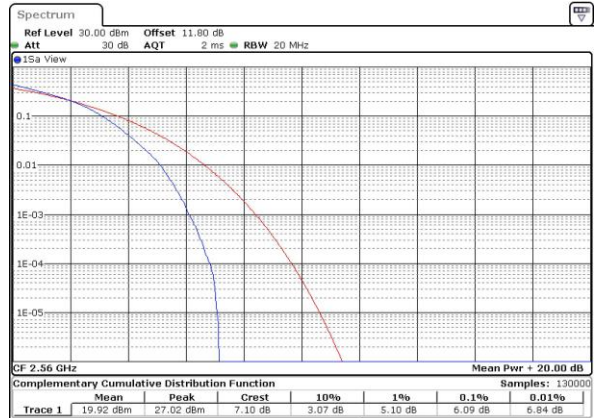

LTE Band 7 / 20MHz / 16QAM

Lowest Channel / 1RB

Date: 6 APR 2017 11:46:27

Lowest Channel / Full RB

Date: 6 APR 2017 11:46:38

Middle Channel / 1RB

Date: 6 APR 2017 11:46:59

Middle Channel / Full RB

Date: 6 APR 2017 11:47:17

Highest Channel / 1RB

Date: 6 APR 2017 11:47:50

Highest Channel / Full RB

Date: 6 APR 2017 11:48:01

LTE Band 7 / 20MHz / 64QAM

Lowest Channel / 1RB

Date: 27 APR 2017 22:21:17

Lowest Channel / Full RB

Date: 27 APR 2017 22:21:27

Middle Channel / 1RB

Date: 27 APR 2017 22:21:36

Middle Channel / Full RB

Date: 27 APR 2017 22:21:47

Highest Channel / 1RB

Date: 27 APR 2017 22:21:59