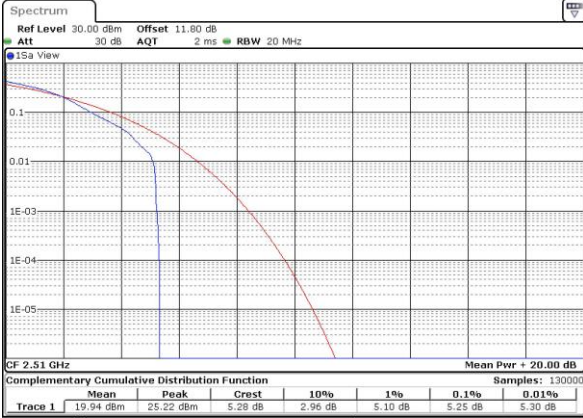

LTE Band 7 / 20MHz / 16QAM

Lowest Channel / 1RB

Date: 6 APR 2017 11:46:27

Lowest Channel / Full RB

Date: 6 APR 2017 11:46:38

Middle Channel / 1RB

Date: 6 APR 2017 11:46:59

Middle Channel / Full RB

Date: 6 APR 2017 11:47:17

Highest Channel / 1RB

Date: 6 APR 2017 11:47:50

Highest Channel / Full RB

Date: 6 APR 2017 11:48:01

LTE Band 7 / 20MHz / 64QAM

Lowest Channel / 1RB

Date: 27 APR 2017 22:21:17