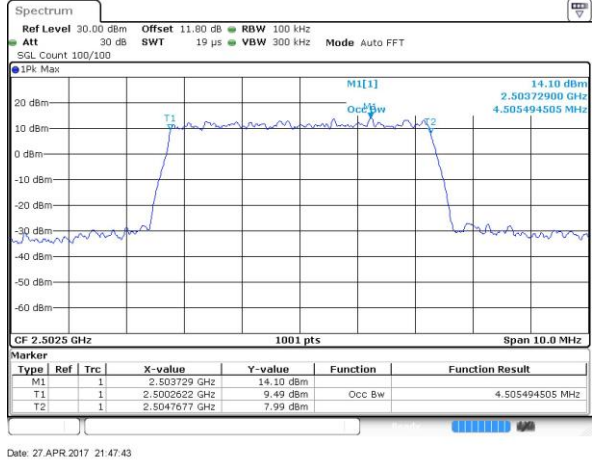

Highest Channel / 20MHz / QPSK

Date: 6 APR 2017 11:14:03

Highest Channel / 20MHz / 16QAM

Date: 6 APR 2017 11:14:13

LTE Band 7

Lowest Channel / 5MHz / 64QAM

Middle Channel / 5MHz / 64QAM

Highest Channel / 5MHz / 64QAM

LTE Band 7

Lowest Channel / 10MHz / 64QAM

Date: 27 APR 2017 21:56:05

Middle Channel / 10MHz / 64QAM

Date: 27 APR 2017 21:59:39

Highest Channel / 10MHz / 64QAM

Date: 27 APR 2017 22:00:54

LTE Band 7