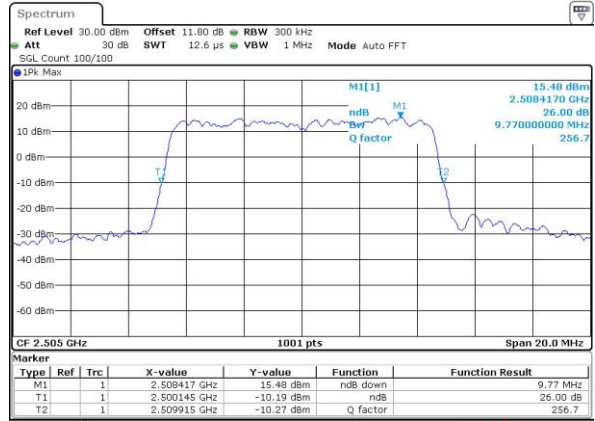

Highest Channel / 20MHz / QPSK

Date: 6 APR 2017 11:14:24

Highest Channel / 20MHz / 16QAM

Date: 6 APR 2017 11:14:34

LTE Band 7

Lowest Channel / 5MHz / 64QAM

Date: 27 APR 2017 21:47:53

Middle Channel / 5MHz / 64QAM

Date: 27 APR 2017 21:51:27

Highest Channel / 5MHz / 64QAM

Date: 27 APR 2017 21:52:41

LTE Band 7

Lowest Channel / 10MHz / 64QAM

Date: 27 APR 2017 21:56:15

Middle Channel / 10MHz / 64QAM

Date: 27 APR 2017 21:59:50

Highest Channel / 10MHz / 64QAM

Date: 27 APR 2017 22:01:04

LTE Band 7

Lowest Channel / 15MHz / 64QAM

Date: 27 APR 2017 22:04:39

Middle Channel / 15MHz / 64QAM

Date: 27 APR 2017 22:08:12

Highest Channel / 15MHz / 64QAM