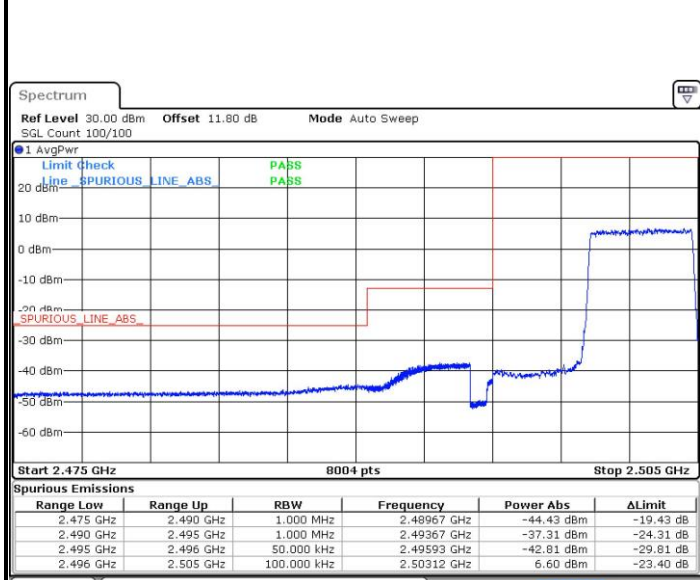

LTE Band 7

Lowest Channel / 10MHz / 64QAM

Date: 27 APR 2017 21:56:05

Middle Channel / 10MHz / 64QAM

Date: 27 APR 2017 21:59:39

Highest Channel / 10MHz / 64QAM

Date: 27 APR 2017 22:00:54

LTE Band 7

Lowest Channel / 15MHz / 64QAM

Middle Channel / 15MHz / 64QAM

Highest Channel / 15MHz / 64QAM

LTE Band 7

Lowest Channel / 20MHz / 64QAM

Date: 27 APR 2017 22:12:50

Middle Channel / 20MHz / 64QAM

Date: 27 APR 2017 22:16:24

Highest Channel / 20MHz / 64QAM

Date: 27 APR 2017 22:17:39

Conducted Band Edge

LTE Band 7 / 5MHz / QPSK

Lowest Band Edge / 1 RB

Date: 6 APR 2017 10:15:50

Highest Band Edge / 1 RB

Date: 6 APR 2017 10:25:27

Lowest Band Edge / Full RB

Date: 6 APR 2017 10:18:09

Highest Band Edge / Full RB

Date: 6 APR 2017 10:27:46