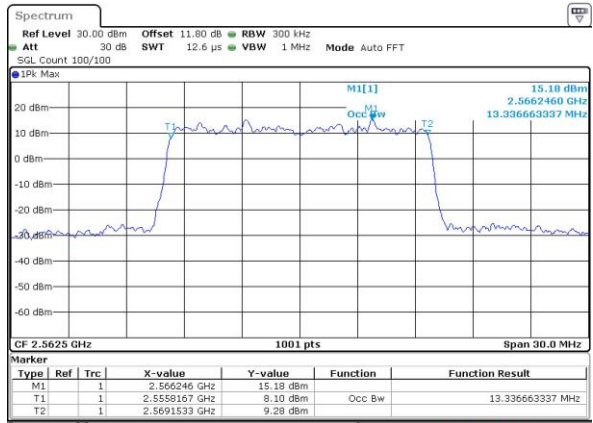

Highest Channel / 20MHz / QPSK

Date: 6 APR 2017 11:14:03

Highest Channel / 20MHz / 16QAM

Date: 6 APR 2017 11:14:13

LTE Band 7

Lowest Channel / 5MHz / 64QAM

Middle Channel / 5MHz / 64QAM

Highest Channel / 5MHz / 64QAM

LTE Band 7

Lowest Channel / 10MHz / 64QAM

Date: 27 APR 2017 21:56:05

Middle Channel / 10MHz / 64QAM

Date: 27 APR 2017 21:59:39

Highest Channel / 10MHz / 64QAM

Date: 27 APR 2017 22:00:54

LTE Band 7

Lowest Channel / 15MHz / 64QAM

Middle Channel / 15MHz / 64QAM

Highest Channel / 15MHz / 64QAM

LTE Band 7

Lowest Channel / 20MHz / 64QAM

Date: 27 APR 2017 22:12:50

Middle Channel / 20MHz / 64QAM

Date: 27 APR 2017 22:16:24

Highest Channel / 20MHz / 64QAM

Date: 27 APR 2017 22:17:39

Conducted Band Edge

LTE Band 7 / 5MHz / QPSK

Lowest Band Edge / 1 RB

Date: 6 APR 2017 10:15:50

Highest Band Edge / 1 RB

Date: 6 APR 2017 10:25:27