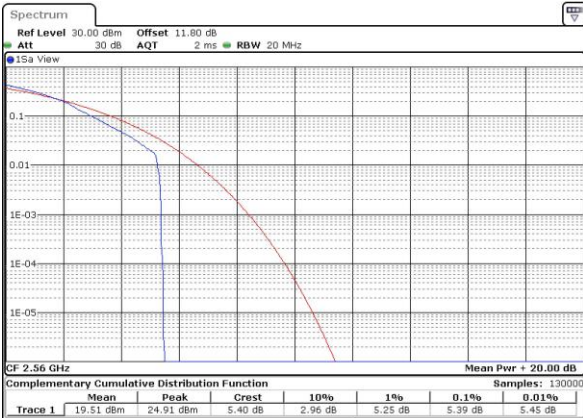

LTE Band 7 / 20MHz / 16QAM

Lowest Channel / 1RB

Date: 6 APR 2017 11:46:27

Lowest Channel / Full RB

Date: 6 APR 2017 11:46:38

Middle Channel / 1RB

Date: 6 APR 2017 11:46:59

Middle Channel / Full RB

Date: 6 APR 2017 11:47:17

Highest Channel / 1RB

Date: 6 APR 2017 11:47:50

Highest Channel / Full RB

Date: 6 APR 2017 11:48:01

LTE Band 7 / 20MHz / 64QAM

Lowest Channel / 1RB

Date: 27 APR 2017 22:21:17