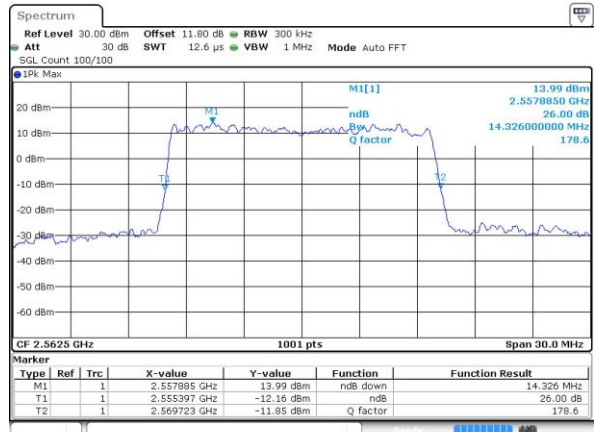

Date: 27 APR 2017 21:51:27

Highest Channel / 5MHz / 64QAM

Date: 27 APR 2017 21:52:41

LTE Band 7

Lowest Channel / 10MHz / 64QAM

Date: 27 APR 2017 21:56:15

Middle Channel / 10MHz / 64QAM

Date: 27 APR 2017 21:59:50

Highest Channel / 10MHz / 64QAM

Date: 27 APR 2017 22:01:04

LTE Band 7

Lowest Channel / 15MHz / 64QAM

Date: 27 APR 2017 22:04:39

Middle Channel / 15MHz / 64QAM

Date: 27 APR 2017 22:08:12

Highest Channel / 15MHz / 64QAM

Date: 27 APR 2017 22:09:27

LTE Band 7

Lowest Channel / 20MHz / 64QAM

Date: 27 APR 2017 22:13:01

Middle Channel / 20MHz / 64QAM

Date: 27 APR 2017 22:16:35

Highest Channel / 20MHz / 64QAM

Date: 27 APR 2017 22:17:49