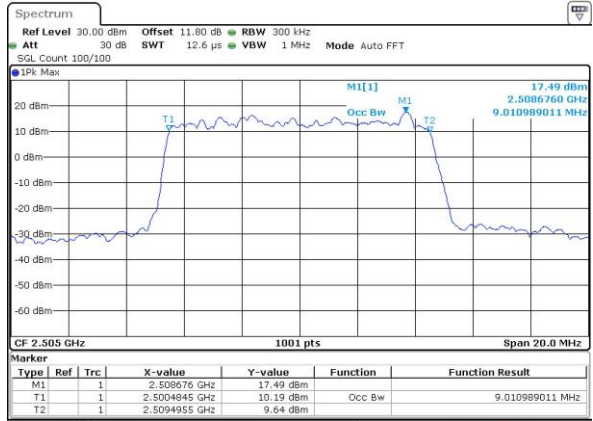

Highest Channel / 20MHz / QPSK

Date: 6 APR 2017 11:14:03

Highest Channel / 20MHz / 16QAM

Date: 6 APR 2017 11:14:13

LTE Band 7

Lowest Channel / 5MHz / 64QAM

Middle Channel / 5MHz / 64QAM

Highest Channel / 5MHz / 64QAM

LTE Band 7

Lowest Channel / 10MHz / 64QAM

Date: 27 APR 2017 21:56:05

Middle Channel / 10MHz / 64QAM

Date: 27 APR 2017 21:59:39

Highest Channel / 10MHz / 64QAM

Date: 27 APR 2017 22:00:54

LTE Band 7