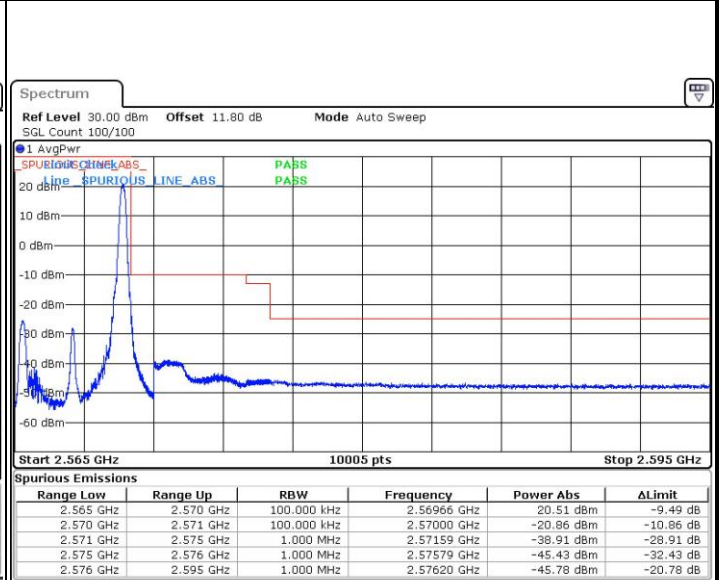

LTE Band 7

Lowest Channel / 10MHz / 64QAM

Date: 27 APR 2017 21:56:05

Middle Channel / 10MHz / 64QAM

Date: 27 APR 2017 21:59:39

Highest Channel / 10MHz / 64QAM

Date: 27 APR 2017 22:00:54

LTE Band 7

Lowest Channel / 15MHz / 64QAM

Middle Channel / 15MHz / 64QAM

Highest Channel / 15MHz / 64QAM

LTE Band 7

Lowest Channel / 20MHz / 64QAM

Date: 27 APR 2017 22:12:50

Middle Channel / 20MHz / 64QAM

Date: 27 APR 2017 22:16:24

Highest Channel / 20MHz / 64QAM

Date: 27 APR 2017 22:17:39

Conducted Band Edge

LTE Band 7 / 5MHz / QPSK

Lowest Band Edge / 1 RB

Date: 6 APR 2017 10:15:50

Highest Band Edge / 1 RB

Date: 6 APR 2017 10:25:27

Lowest Band Edge / Full RB

Date: 6 APR 2017 10:18:09

Highest Band Edge / Full RB

Date: 6 APR 2017 10:27:46