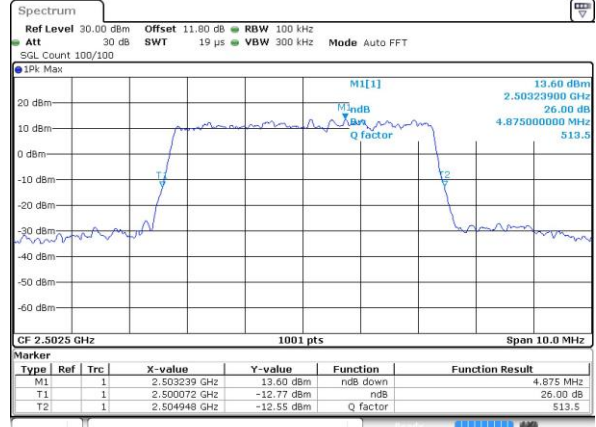

Lowest Channel / Full RB

Date: 27 APR 2017 22:21:27

Middle Channel / 1RB

Date: 27 APR 2017 22:21:36

Middle Channel / Full RB

Date: 27 APR 2017 22:21:47

Highest Channel / 1RB

Date: 27 APR 2017 22:21:59

Highest Channel / Full RB

Date: 27 APR 2017 22:22:09

26dB Bandwidth

Mode	LTE Band 7 : 26dB BW(MHz)											
BW	1.4MHz		3MHz		5MHz		10MHz		15MHz		20MHz	
Mod.	QPSK	16QAM	QPSK	16QAM	QPSK	16QAM	QPSK	16QAM	QPSK	16QAM	QPSK	16QAM
Lowest CH	-	-	-	-	4.94	4.88	9.85	9.75	14.33	14.54	19.94	20.06
Middle CH	-	-	-	-	4.79	4.92	9.85	9.93	14.27	14.24	20.18	20.26
Highest CH	-	-	-	-	4.89	4.81	9.87	9.77	14.36	14.51	20.14	20.26
BW	1.4MHz		3MHz		5MHz		10MHz		15MHz		20MHz	
Mod.	-	64QAM	-	64QAM	-	64QAM	-	64QAM	-	64QAM	-	64QAM
Lowest CH	-	-	-	-	-	4.91	-	9.77	-	14.15	-	20.02
Middle CH	-	-	-	-	-	4.81	-	9.65	-	14.45	-	20.14
Highest CH	-	-	-	-	-	4.97	-	10.03	-	14.33	-	20.14

LTE Band 7

Lowest Channel / 5MHz / QPSK

Date: 6 APR 2017 10:14:31

Lowest Channel / 5MHz / 16QAM

Date: 6 APR 2017 10:14:41

Middle Channel / 5MHz / QPSK

Date: 6 APR 2017 10:21:38

Middle Channel / 5MHz / 16QAM

Date: 6 APR 2017 10:21:45

Highest Channel / 5MHz / QPSK

Date: 6 APR 2017 10:24:07

Highest Channel / 5MHz / 16QAM

Date: 6 APR 2017 10:24:18

LTE Band 7

Lowest Channel / 10MHz / QPSK

Date: 6 APR 2017 10:31:15