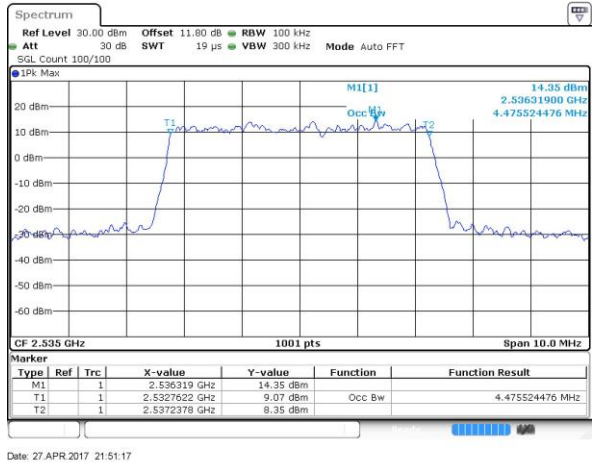

Highest Channel / 20MHz / QPSK

Date: 6 APR 2017 11:14:03

Highest Channel / 20MHz / 16QAM

Date: 6 APR 2017 11:14:13

LTE Band 7

Lowest Channel / 5MHz / 64QAM

Middle Channel / 5MHz / 64QAM

Highest Channel / 5MHz / 64QAM

LTE Band 7

Lowest Channel / 10MHz / 64QAM

Date: 27 APR 2017 21:56:05

Middle Channel / 10MHz / 64QAM

Date: 27 APR 2017 21:59:39

Highest Channel / 10MHz / 64QAM

Date: 27 APR 2017 22:00:54

LTE Band 7