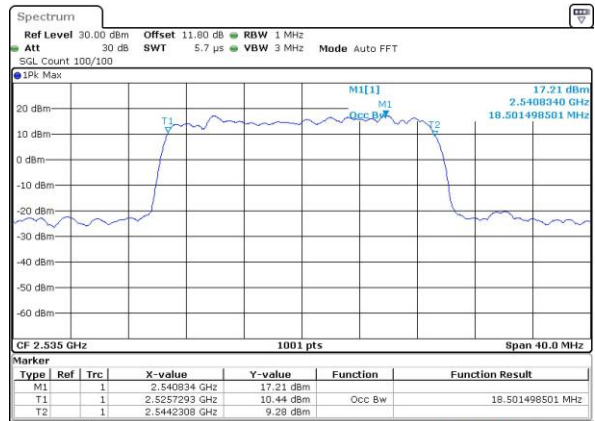

Date: 6 APR 2017 10:54:49

Middle Channel / 15MHz / 16QAM

Date: 6 APR 2017 10:55:00

Highest Channel / 15MHz / QPSK

Date: 6 APR 2017 10:57:18

Highest Channel / 15MHz / 16QAM

Date: 6 APR 2017 10:57:29

LTE Band 7

Lowest Channel / 20MHz / QPSK

Date: 6 APR 2017 11:04:26

Lowest Channel / 20MHz / 16QAM

Date: 6 APR 2017 11:04:37

Middle Channel / 20MHz / QPSK

Date: 6 APR 2017 11:11:34

Middle Channel / 20MHz / 16QAM

Date: 6 APR 2017 11:11:44

Highest Channel / 20MHz / QPSK

Date: 6 APR 2017 11:14:03

Highest Channel / 20MHz / 16QAM

Date: 6 APR 2017 11:14:13

LTE Band 7

Lowest Channel / 5MHz / 64QAM

Middle Channel / 5MHz / 64QAM

Highest Channel / 5MHz / 64QAM