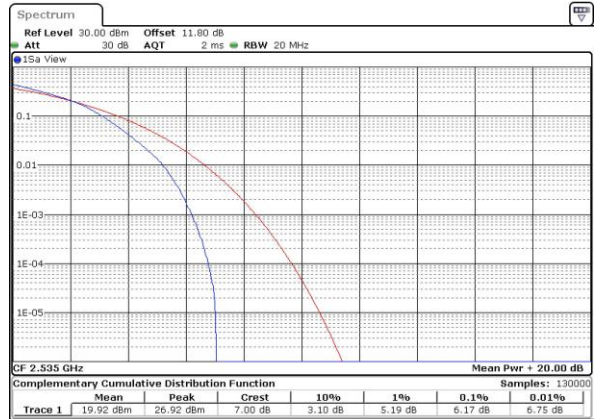

LTE Band 7 / 20MHz / 16QAM

Lowest Channel / 1RB

Date: 6 APR 2017 11:46:27

Lowest Channel / Full RB

Date: 6 APR 2017 11:46:38

Middle Channel / 1RB

Date: 6 APR 2017 11:46:59

Middle Channel / Full RB

Date: 6 APR 2017 11:47:17

Highest Channel / 1RB

Date: 6 APR 2017 11:47:50

Highest Channel / Full RB

Date: 6 APR 2017 11:48:01

LTE Band 7 / 20MHz / 64QAM

Lowest Channel / 1RB

Date: 27 APR 2017 22:21:17

Lowest Channel / Full RB

Date: 27 APR 2017 22:21:27

Middle Channel / 1RB

Date: 27 APR 2017 22:21:36

Middle Channel / Full RB

Date: 27 APR 2017 22:21:47

Highest Channel / 1RB

Date: 27 APR 2017 22:21:59