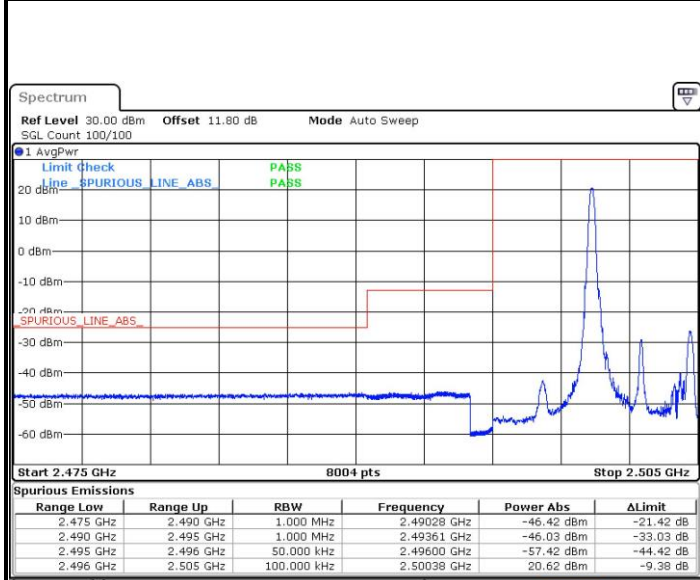

LTE Band 7

Lowest Channel / 10MHz / 64QAM

Date: 27 APR 2017 21:56:05

Middle Channel / 10MHz / 64QAM

Date: 27 APR 2017 21:59:39

Highest Channel / 10MHz / 64QAM

Date: 27 APR 2017 22:00:54

LTE Band 7

Lowest Channel / 15MHz / 64QAM

Middle Channel / 15MHz / 64QAM

Highest Channel / 15MHz / 64QAM

LTE Band 7

Lowest Channel / 20MHz / 64QAM

Date: 27 APR 2017 22:12:50

Middle Channel / 20MHz / 64QAM

Date: 27 APR 2017 22:16:24

Highest Channel / 20MHz / 64QAM

Date: 27 APR 2017 22:17:39

Conducted Band Edge

LTE Band 7 / 5MHz / QPSK

Lowest Band Edge / 1 RB

Date: 6 APR 2017 10:15:50

Highest Band Edge / 1 RB

Date: 6 APR 2017 10:25:27

Lowest Band Edge / Full RB

Date: 6 APR 2017 10:18:09

Highest Band Edge / Full RB

Date: 6 APR 2017 10:27:46