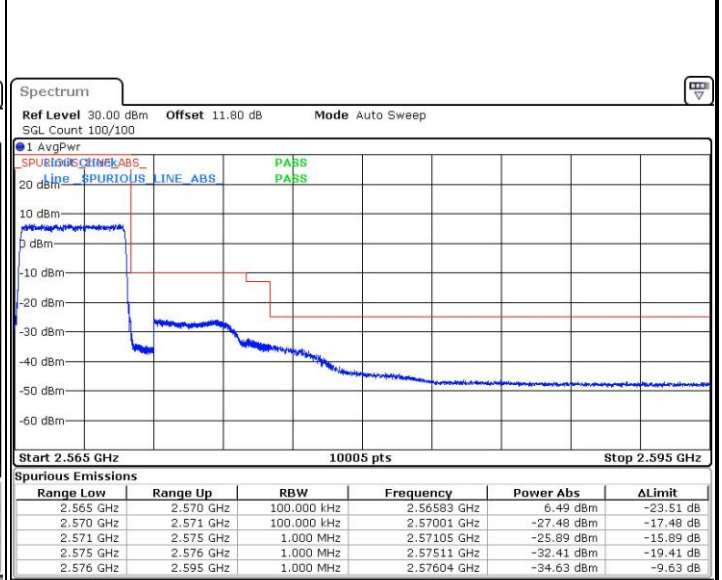

LTE Band 7

Lowest Channel / 10MHz / 64QAM

Date: 27 APR 2017 21:56:05

Middle Channel / 10MHz / 64QAM

Date: 27 APR 2017 21:59:39

Highest Channel / 10MHz / 64QAM

Date: 27 APR 2017 22:00:54

LTE Band 7

Lowest Channel / 15MHz / 64QAM

Middle Channel / 15MHz / 64QAM

Highest Channel / 15MHz / 64QAM

LTE Band 7

Lowest Channel / 20MHz / 64QAM

Date: 27 APR 2017 22:12:50

Middle Channel / 20MHz / 64QAM

Date: 27 APR 2017 22:16:24

Highest Channel / 20MHz / 64QAM

Date: 27 APR 2017 22:17:39

Conducted Band Edge

LTE Band 7 / 5MHz / QPSK

Lowest Band Edge / 1 RB

Date: 6 APR 2017 10:15:50

Highest Band Edge / 1 RB

Date: 6 APR 2017 10:25:27

Lowest Band Edge / Full RB

Date: 6 APR 2017 10:18:09

Highest Band Edge / Full RB

Date: 6 APR 2017 10:27:46