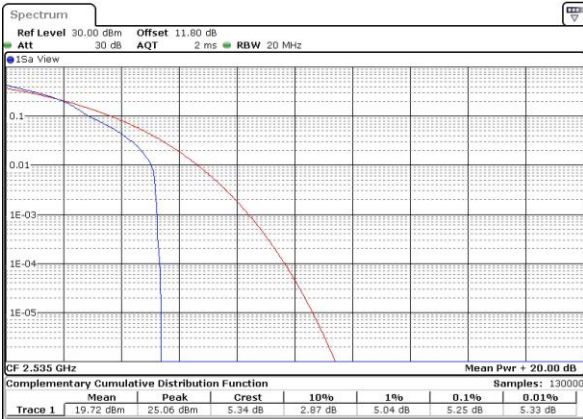

LTE Band 7 / 20MHz / 16QAM

Lowest Channel / 1RB

Date: 6 APR 2017 11:46:27

Lowest Channel / Full RB

Date: 6 APR 2017 11:46:38

Middle Channel / 1RB

Date: 6 APR 2017 11:46:59

Middle Channel / Full RB

Date: 6 APR 2017 11:47:17

Highest Channel / 1RB

Date: 6 APR 2017 11:47:50

Highest Channel / Full RB

Date: 6 APR 2017 11:48:01

LTE Band 7 / 20MHz / 64QAM

Lowest Channel / 1RB

Date: 27 APR 2017 22:21:17

Lowest Channel / Full RB

Date: 27 APR 2017 22:21:27

Middle Channel / 1RB

Date: 27 APR 2017 22:21:36

Middle Channel / Full RB

Date: 27 APR 2017 22:21:47

Highest Channel / 1RB

Date: 27 APR 2017 22:21:59

Highest Channel / Full RB

Date: 27 APR 2017 22:22:09

26dB Bandwidth

Mode	LTE Band 7 : 26dB BW(MHz)											
BW	1.4MHz		3MHz		5MHz		10MHz		15MHz		20MHz	
Mod.	QPSK	16QAM	QPSK	16QAM	QPSK	16QAM	QPSK	16QAM	QPSK	16QAM	QPSK	16QAM
Lowest CH	-	-	-	-	4.94	4.88	9.85	9.75	14.33	14.54	19.94	20.06
Middle CH	-	-	-	-	4.79	4.92	9.85	9.93	14.27	14.24	20.18	20.26
Highest CH	-	-	-	-	4.89	4.81	9.87	9.77	14.36	14.51	20.14	20.26
BW	1.4MHz		3MHz		5MHz		10MHz		15MHz		20MHz	
Mod.	-	64QAM	-	64QAM	-	64QAM	-	64QAM	-	64QAM	-	64QAM
Lowest CH	-	-	-	-	-	4.91	-	9.77	-	14.15	-	20.02
Middle CH	-	-	-	-	-	4.81	-	9.65	-	14.45	-	20.14
Highest CH	-	-	-	-	-	4.97	-	10.03	-	14.33	-	20.14