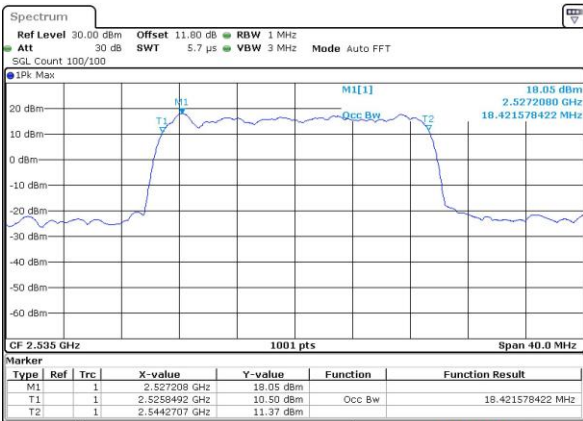

Date: 6 APR 2017 10:54:49

Middle Channel / 15MHz / 16QAM

Date: 6 APR 2017 10:55:00

Highest Channel / 15MHz / QPSK

Date: 6 APR 2017 10:57:18

Highest Channel / 15MHz / 16QAM

Date: 6 APR 2017 10:57:29

LTE Band 7

Lowest Channel / 20MHz / QPSK

Date: 6 APR 2017 11:04:26

Lowest Channel / 20MHz / 16QAM

Date: 6 APR 2017 11:04:37

Middle Channel / 20MHz / QPSK

Date: 6 APR 2017 11:11:34

Middle Channel / 20MHz / 16QAM

Date: 6 APR 2017 11:11:44

Highest Channel / 20MHz / QPSK

Date: 6 APR 2017 11:14:03

Highest Channel / 20MHz / 16QAM

Date: 6 APR 2017 11:14:13

LTE Band 7

Lowest Channel / 5MHz / 64QAM

Middle Channel / 5MHz / 64QAM

Highest Channel / 5MHz / 64QAM