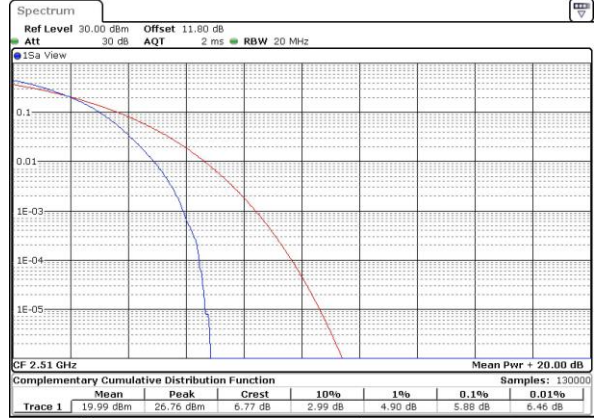

LTE Band 7 / 20MHz / 16QAM

Lowest Channel / 1RB

Date: 6 APR 2017 11:46:27

Lowest Channel / Full RB

Date: 6 APR 2017 11:46:38

Middle Channel / 1RB

Date: 6 APR 2017 11:46:59

Middle Channel / Full RB

Date: 6 APR 2017 11:47:17

Highest Channel / 1RB

Date: 6 APR 2017 11:47:50

Highest Channel / Full RB

Date: 6 APR 2017 11:48:01

LTE Band 7 / 20MHz / 64QAM

Lowest Channel / 1RB

Date: 27 APR 2017 22:21:17