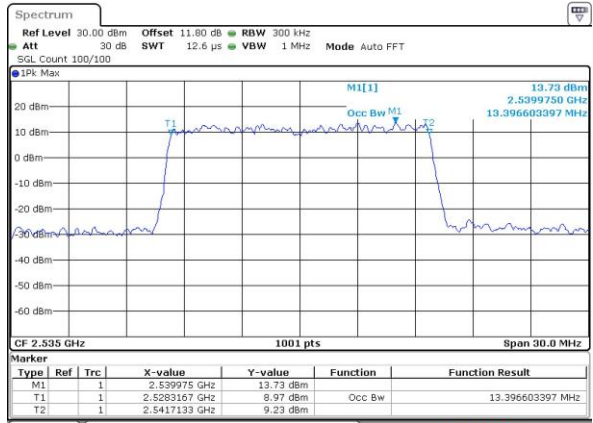

Highest Channel / 20MHz / QPSK

Date: 6 APR 2017 11:14:03

Highest Channel / 20MHz / 16QAM

Date: 6 APR 2017 11:14:13

LTE Band 7

Lowest Channel / 5MHz / 64QAM

Middle Channel / 5MHz / 64QAM

Highest Channel / 5MHz / 64QAM

LTE Band 7

Lowest Channel / 10MHz / 64QAM

Date: 27 APR 2017 21:56:05

Middle Channel / 10MHz / 64QAM

Date: 27 APR 2017 21:59:39

Highest Channel / 10MHz / 64QAM

Date: 27 APR 2017 22:00:54

LTE Band 7

Lowest Channel / 15MHz / 64QAM

Middle Channel / 15MHz / 64QAM

Highest Channel / 15MHz / 64QAM

LTE Band 7

Lowest Channel / 20MHz / 64QAM

Date: 27 APR 2017 22:12:50

Middle Channel / 20MHz / 64QAM

Date: 27 APR 2017 22:16:24

Highest Channel / 20MHz / 64QAM

Date: 27 APR 2017 22:17:39

Conducted Band Edge

LTE Band 7 / 5MHz / QPSK

Lowest Band Edge / 1 RB

Date: 6 APR 2017 10:15:50

Highest Band Edge / 1 RB

Date: 6 APR 2017 10:25:27