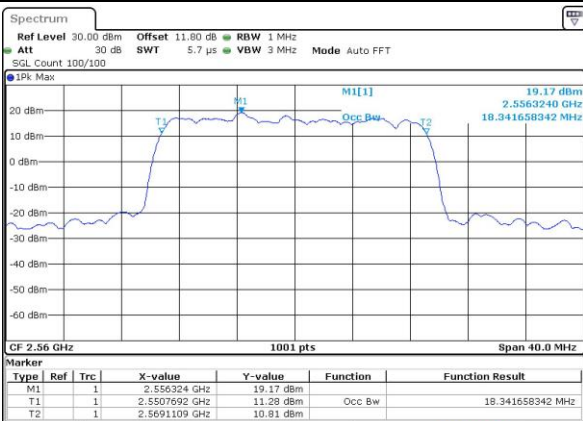

Date: 6 APR 2017 10:54:49

Middle Channel / 15MHz / 16QAM

Date: 6 APR 2017 10:55:00

Highest Channel / 15MHz / QPSK

Date: 6 APR 2017 10:57:18

Highest Channel / 15MHz / 16QAM

Date: 6 APR 2017 10:57:29

LTE Band 7

Lowest Channel / 20MHz / QPSK

Date: 6 APR 2017 11:04:26

Lowest Channel / 20MHz / 16QAM

Date: 6 APR 2017 11:04:37

Middle Channel / 20MHz / QPSK

Date: 6 APR 2017 11:11:34

Middle Channel / 20MHz / 16QAM

Date: 6 APR 2017 11:11:44

Highest Channel / 20MHz / QPSK

Date: 6 APR 2017 11:14:03

Highest Channel / 20MHz / 16QAM

Date: 6 APR 2017 11:14:13

LTE Band 7

Lowest Channel / 5MHz / 64QAM

Middle Channel / 5MHz / 64QAM

Highest Channel / 5MHz / 64QAM