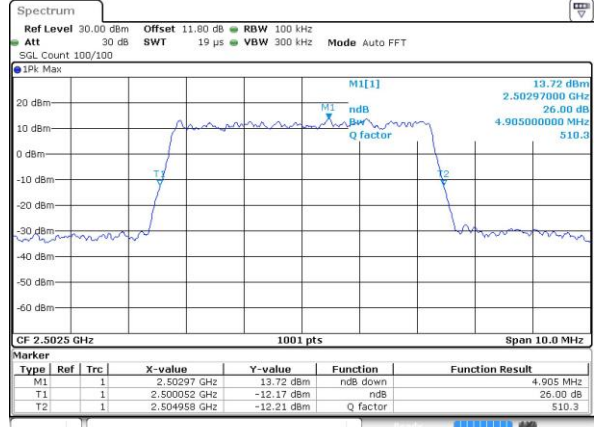

Highest Channel / 20MHz / QPSK

Date: 6 APR 2017 11:14:24

Highest Channel / 20MHz / 16QAM

Date: 6 APR 2017 11:14:34

LTE Band 7

Lowest Channel / 5MHz / 64QAM

Date: 27 APR 2017 21:47:53

Middle Channel / 5MHz / 64QAM

Date: 27 APR 2017 21:51:27

Highest Channel / 5MHz / 64QAM

Date: 27 APR 2017 21:52:41

LTE Band 7

Lowest Channel / 10MHz / 64QAM

Date: 27 APR 2017 21:56:15

Middle Channel / 10MHz / 64QAM

Date: 27 APR 2017 21:59:50