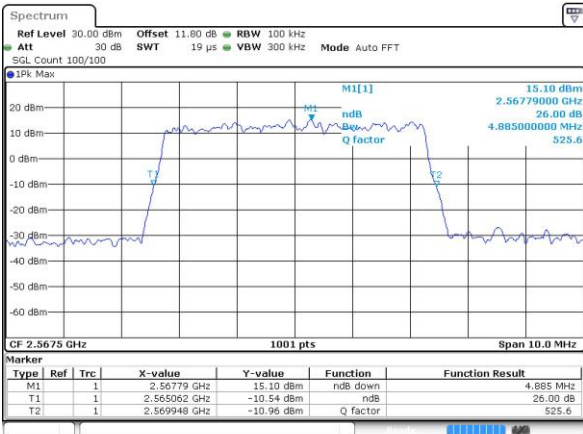

Highest Channel / Full RB

Date: 27 APR 2017 22:22:09

26dB Bandwidth

Mode	LTE Band 7 : 26dB BW(MHz)											
BW	1.4MHz		3MHz		5MHz		10MHz		15MHz		20MHz	
Mod.	QPSK	16QAM	QPSK	16QAM	QPSK	16QAM	QPSK	16QAM	QPSK	16QAM	QPSK	16QAM
Lowest CH	-	-	-	-	4.94	4.88	9.85	9.75	14.33	14.54	19.94	20.06
Middle CH	-	-	-	-	4.79	4.92	9.85	9.93	14.27	14.24	20.18	20.26
Highest CH	-	-	-	-	4.89	4.81	9.87	9.77	14.36	14.51	20.14	20.26
BW	1.4MHz		3MHz		5MHz		10MHz		15MHz		20MHz	
Mod.	-	64QAM	-	64QAM	-	64QAM	-	64QAM	-	64QAM	-	64QAM
Lowest CH	-	-	-	-	-	4.91	-	9.77	-	14.15	-	20.02
Middle CH	-	-	-	-	-	4.81	-	9.65	-	14.45	-	20.14
Highest CH	-	-	-	-	-	4.97	-	10.03	-	14.33	-	20.14

LTE Band 7

Lowest Channel / 5MHz / QPSK

Date: 6 APR 2017 10:14:31

Lowest Channel / 5MHz / 16QAM

Date: 6 APR 2017 10:14:41

Middle Channel / 5MHz / QPSK

Date: 6 APR 2017 10:21:38

Middle Channel / 5MHz / 16QAM

Date: 6 APR 2017 10:21:45

Highest Channel / 5MHz / QPSK

Date: 6 APR 2017 10:24:07

Highest Channel / 5MHz / 16QAM

Date: 6 APR 2017 10:24:18

LTE Band 7

Lowest Channel / 10MHz / QPSK

Date: 6 APR 2017 10:31:15