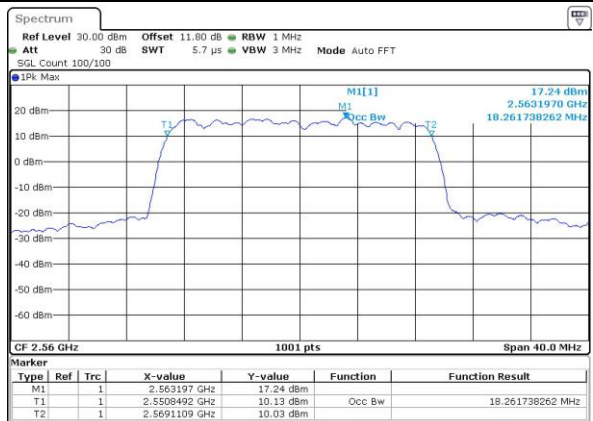

LTE Band 7

Lowest Channel / 10MHz / 64QAM

Date: 27 APR 2017 21:56:05

Middle Channel / 10MHz / 64QAM

Date: 27 APR 2017 21:59:39

Highest Channel / 10MHz / 64QAM

Date: 27 APR 2017 22:00:54

LTE Band 7

Lowest Channel / 15MHz / 64QAM

Middle Channel / 15MHz / 64QAM

Highest Channel / 15MHz / 64QAM

LTE Band 7

Lowest Channel / 20MHz / 64QAM

Date: 27 APR 2017 22:12:50

Middle Channel / 20MHz / 64QAM

Date: 27 APR 2017 22:16:24

Highest Channel / 20MHz / 64QAM

Date: 27 APR 2017 22:17:39

Conducted Band Edge

LTE Band 7 / 5MHz / QPSK

Lowest Band Edge / 1 RB

Date: 6 APR 2017 10:15:50

Highest Band Edge / 1 RB

Date: 6 APR 2017 10:25:27

Lowest Band Edge / Full RB

Date: 6 APR 2017 10:18:09

Highest Band Edge / Full RB

Date: 6 APR 2017 10:27:46