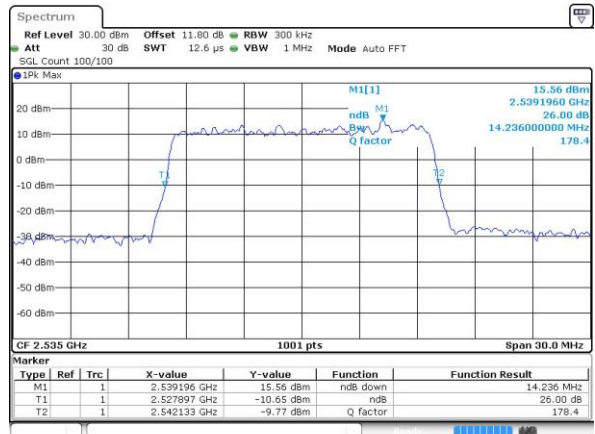

Highest Channel / 10MHz / 16QAM

Date: 6 APR 2017 10:41:03

LTE Band 7

Lowest Channel / 15MHz / QPSK

Date: 6 APR 2017 10:48:02

Lowest Channel / 15MHz / 16QAM

Date: 6 APR 2017 10:48:13

Middle Channel / 15MHz / QPSK

Date: 6 APR 2017 10:55:10

Middle Channel / 15MHz / 16QAM

Date: 6 APR 2017 10:55:20

Highest Channel / 15MHz / QPSK

Date: 6 APR 2017 10:57:39

Highest Channel / 15MHz / 16QAM

Date: 6 APR 2017 10:57:49

LTE Band 7