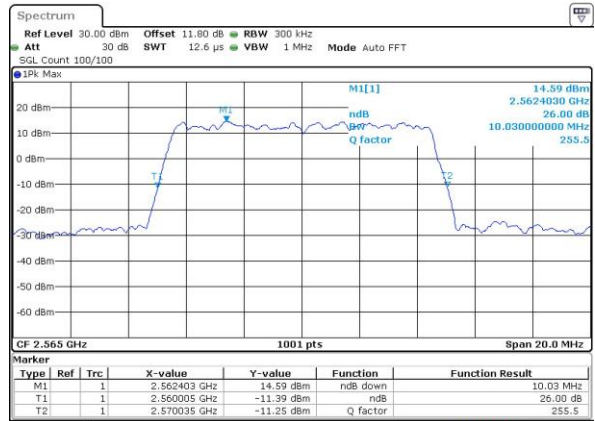

Highest Channel / 20MHz / QPSK

Date: 6 APR 2017 11:14:24

Highest Channel / 20MHz / 16QAM

Date: 6 APR 2017 11:14:34

LTE Band 7

Lowest Channel / 5MHz / 64QAM

Date: 27 APR 2017 21:47:53

Middle Channel / 5MHz / 64QAM

Date: 27 APR 2017 21:51:27

Highest Channel / 5MHz / 64QAM

Date: 27 APR 2017 21:52:41

LTE Band 7

Lowest Channel / 10MHz / 64QAM

Date: 27 APR 2017 21:56:15

Middle Channel / 10MHz / 64QAM

Date: 27 APR 2017 21:59:50

Highest Channel / 10MHz / 64QAM

Date: 27 APR 2017 22:01:04

LTE Band 7

Lowest Channel / 15MHz / 64QAM

Date: 27 APR 2017 22:04:39

Middle Channel / 15MHz / 64QAM

Date: 27 APR 2017 22:08:12

Highest Channel / 15MHz / 64QAM