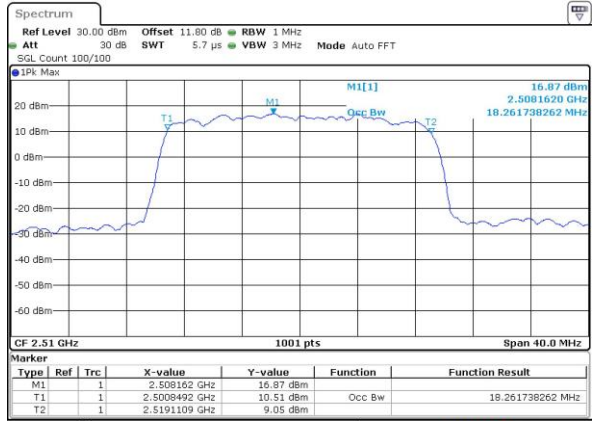

LTE Band 7

Lowest Channel / 10MHz / 64QAM

Date: 27 APR 2017 21:56:05

Middle Channel / 10MHz / 64QAM

Date: 27 APR 2017 21:59:39

Highest Channel / 10MHz / 64QAM

Date: 27 APR 2017 22:00:54

LTE Band 7

Lowest Channel / 15MHz / 64QAM

Middle Channel / 15MHz / 64QAM

Highest Channel / 15MHz / 64QAM

LTE Band 7

Lowest Channel / 20MHz / 64QAM

Date: 27 APR 2017 22:12:50

Middle Channel / 20MHz / 64QAM

Date: 27 APR 2017 22:16:24

Highest Channel / 20MHz / 64QAM

Date: 27 APR 2017 22:17:39

Conducted Band Edge

LTE Band 7 / 5MHz / QPSK

Lowest Band Edge / 1 RB

Date: 6 APR 2017 10:15:50

Highest Band Edge / 1 RB

Date: 6 APR 2017 10:25:27

Lowest Band Edge / Full RB

Date: 6 APR 2017 10:18:09

Highest Band Edge / Full RB

Date: 6 APR 2017 10:27:46