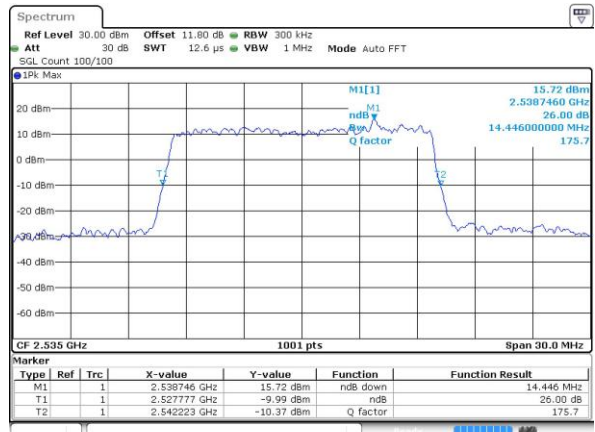

Date: 27 APR 2017 21:51:27

Highest Channel / 5MHz / 64QAM

Date: 27 APR 2017 21:52:41

LTE Band 7

Lowest Channel / 10MHz / 64QAM

Date: 27 APR 2017 21:56:15

Middle Channel / 10MHz / 64QAM

Date: 27 APR 2017 21:59:50

Highest Channel / 10MHz / 64QAM

Date: 27 APR 2017 22:01:04

LTE Band 7

Lowest Channel / 15MHz / 64QAM

Date: 27 APR 2017 22:04:39

Middle Channel / 15MHz / 64QAM

Date: 27 APR 2017 22:08:12

Highest Channel / 15MHz / 64QAM

Date: 27 APR 2017 22:09:27

LTE Band 7

Lowest Channel / 20MHz / 64QAM

Date: 27 APR 2017 22:13:01

Middle Channel / 20MHz / 64QAM

Date: 27 APR 2017 22:16:35

Highest Channel / 20MHz / 64QAM

Date: 27 APR 2017 22:17:49