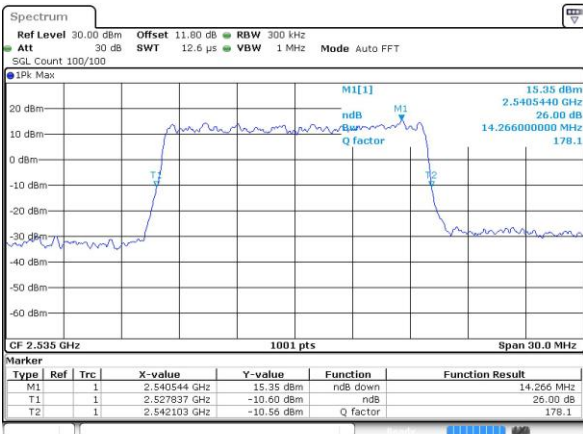

Highest Channel / 10MHz / 16QAM

Date: 6 APR 2017 10:41:03

LTE Band 7

Lowest Channel / 15MHz / QPSK

Date: 6 APR 2017 10:48:02

Lowest Channel / 15MHz / 16QAM

Date: 6 APR 2017 10:48:13

Middle Channel / 15MHz / QPSK

Date: 6 APR 2017 10:55:10

Middle Channel / 15MHz / 16QAM

Date: 6 APR 2017 10:55:20

Highest Channel / 15MHz / QPSK

Date: 6 APR 2017 10:57:39

Highest Channel / 15MHz / 16QAM

Date: 6 APR 2017 10:57:49

LTE Band 7