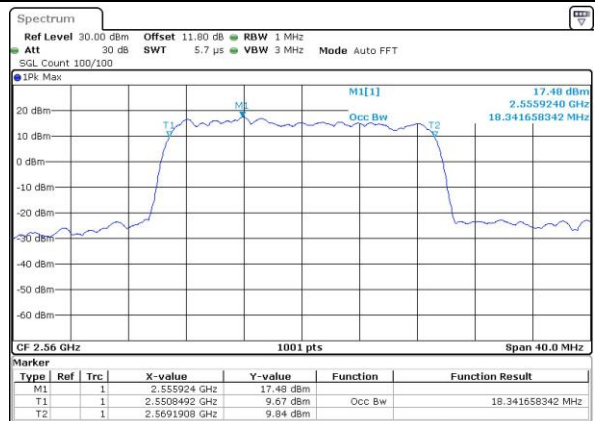

Date: 6 APR 2017 10:54:49

Middle Channel / 15MHz / 16QAM

Date: 6 APR 2017 10:55:00

Highest Channel / 15MHz / QPSK

Date: 6 APR 2017 10:57:18

Highest Channel / 15MHz / 16QAM

Date: 6 APR 2017 10:57:29

LTE Band 7

Lowest Channel / 20MHz / QPSK

Date: 6 APR 2017 11:04:26

Lowest Channel / 20MHz / 16QAM

Date: 6 APR 2017 11:04:37

Middle Channel / 20MHz / QPSK

Date: 6 APR 2017 11:11:34

Middle Channel / 20MHz / 16QAM

Date: 6 APR 2017 11:11:44

Highest Channel / 20MHz / QPSK

Date: 6 APR 2017 11:14:03

Highest Channel / 20MHz / 16QAM

Date: 6 APR 2017 11:14:13

LTE Band 7

Lowest Channel / 5MHz / 64QAM

Middle Channel / 5MHz / 64QAM

Highest Channel / 5MHz / 64QAM