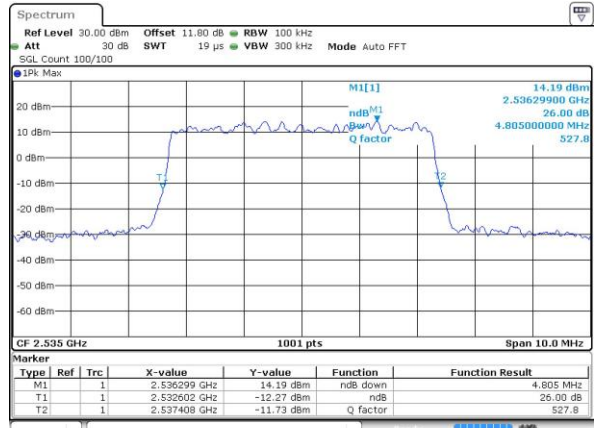

Highest Channel / 20MHz / QPSK

Date: 6 APR 2017 11:14:24

Highest Channel / 20MHz / 16QAM

Date: 6 APR 2017 11:14:34

LTE Band 7

Lowest Channel / 5MHz / 64QAM

Date: 27 APR 2017 21:47:53

Middle Channel / 5MHz / 64QAM

Date: 27 APR 2017 21:51:27

Highest Channel / 5MHz / 64QAM

Date: 27 APR 2017 21:52:41

LTE Band 7

Lowest Channel / 10MHz / 64QAM

Date: 27 APR 2017 21:56:15

Middle Channel / 10MHz / 64QAM

Date: 27 APR 2017 21:59:50