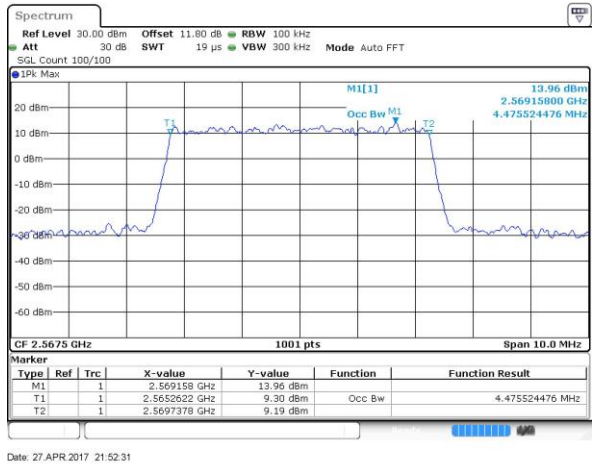

Highest Channel / 20MHz / QPSK

Date: 6 APR 2017 11:14:03

Highest Channel / 20MHz / 16QAM

Date: 6 APR 2017 11:14:13

LTE Band 7

Lowest Channel / 5MHz / 64QAM

Middle Channel / 5MHz / 64QAM

Highest Channel / 5MHz / 64QAM

LTE Band 7

Lowest Channel / 10MHz / 64QAM

Date: 27 APR 2017 21:56:05

Middle Channel / 10MHz / 64QAM

Date: 27 APR 2017 21:59:39

Highest Channel / 10MHz / 64QAM

Date: 27 APR 2017 22:00:54

LTE Band 7