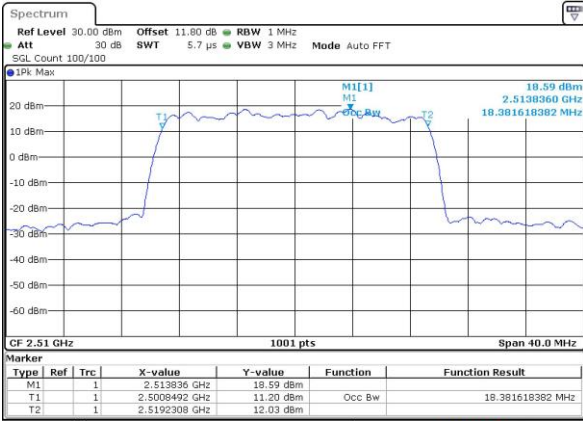

Highest Channel / 10MHz / 16QAM

Date: 6 APR 2017 10:40:42

LTE Band 7

Lowest Channel / 15MHz / QPSK

Date: 6 APR 2017 10:47:41

Lowest Channel / 15MHz / 16QAM

Date: 6 APR 2017 10:47:52

Middle Channel / 15MHz / QPSK

Date: 6 APR 2017 10:54:49

Middle Channel / 15MHz / 16QAM

Date: 6 APR 2017 10:55:00

Highest Channel / 15MHz / QPSK

Date: 6 APR 2017 10:57:18

Highest Channel / 15MHz / 16QAM

Date: 6 APR 2017 10:57:29

LTE Band 7

Lowest Channel / 20MHz / QPSK

Date: 6 APR 2017 11:04:26

Lowest Channel / 20MHz / 16QAM

Date: 6 APR 2017 11:04:37

Middle Channel / 20MHz / QPSK

Date: 6 APR 2017 11:11:34

Middle Channel / 20MHz / 16QAM

Date: 6 APR 2017 11:11:44