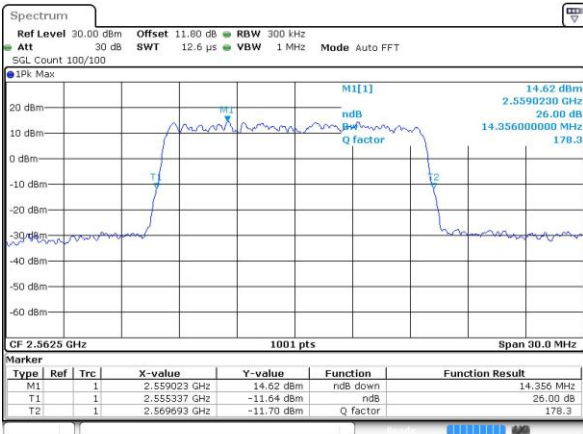

Highest Channel / 10MHz / 16QAM

Date: 6 APR 2017 10:41:03

LTE Band 7

Lowest Channel / 15MHz / QPSK

Date: 6 APR 2017 10:48:02

Lowest Channel / 15MHz / 16QAM

Date: 6 APR 2017 10:48:13

Middle Channel / 15MHz / QPSK

Date: 6 APR 2017 10:55:10

Middle Channel / 15MHz / 16QAM

Date: 6 APR 2017 10:55:20

Highest Channel / 15MHz / QPSK

Date: 6 APR 2017 10:57:39

Highest Channel / 15MHz / 16QAM

Date: 6 APR 2017 10:57:49

LTE Band 7