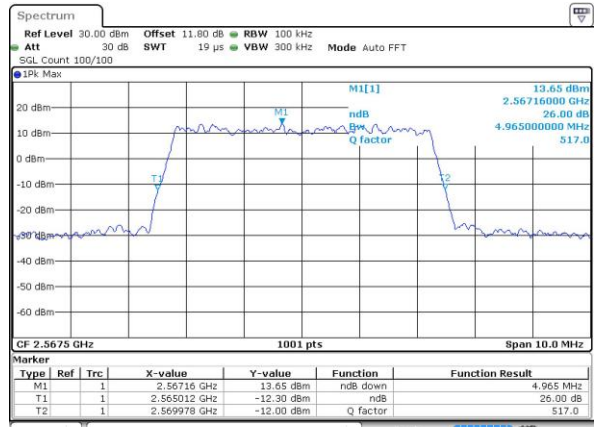

Highest Channel / 20MHz / QPSK

Date: 6 APR 2017 11:14:24

Highest Channel / 20MHz / 16QAM

Date: 6 APR 2017 11:14:34

LTE Band 7

Lowest Channel / 5MHz / 64QAM

Date: 27 APR 2017 21:47:53

Middle Channel / 5MHz / 64QAM

Date: 27 APR 2017 21:51:27

Highest Channel / 5MHz / 64QAM

Date: 27 APR 2017 21:52:41

LTE Band 7

Lowest Channel / 10MHz / 64QAM

Date: 27 APR 2017 21:56:15

Middle Channel / 10MHz / 64QAM

Date: 27 APR 2017 21:59:50