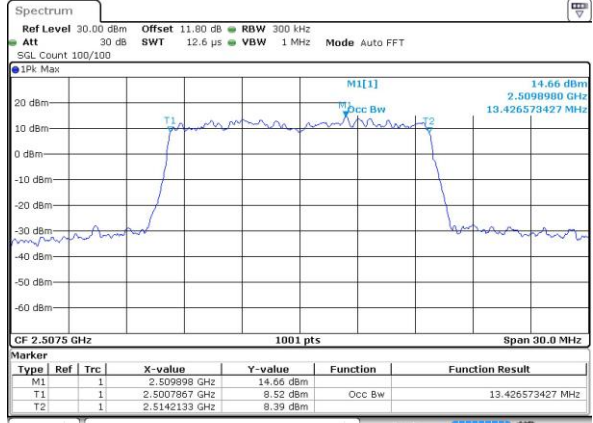

Highest Channel / 20MHz / QPSK

Date: 6 APR 2017 11:14:03

Highest Channel / 20MHz / 16QAM

Date: 6 APR 2017 11:14:13

LTE Band 7

Lowest Channel / 5MHz / 64QAM

Middle Channel / 5MHz / 64QAM

Highest Channel / 5MHz / 64QAM

LTE Band 7

Lowest Channel / 10MHz / 64QAM

Date: 27 APR 2017 21:56:05

Middle Channel / 10MHz / 64QAM

Date: 27 APR 2017 21:59:39

Highest Channel / 10MHz / 64QAM

Date: 27 APR 2017 22:00:54

LTE Band 7

Lowest Channel / 15MHz / 64QAM

Middle Channel / 15MHz / 64QAM

Highest Channel / 15MHz / 64QAM

LTE Band 7

Lowest Channel / 20MHz / 64QAM

Date: 27 APR 2017 22:12:50

Middle Channel / 20MHz / 64QAM

Date: 27 APR 2017 22:16:24

Highest Channel / 20MHz / 64QAM

Date: 27 APR 2017 22:17:39

Conducted Band Edge

LTE Band 7 / 5MHz / QPSK

Lowest Band Edge / 1 RB

Date: 6 APR 2017 10:15:50

Highest Band Edge / 1 RB

Date: 6 APR 2017 10:25:27