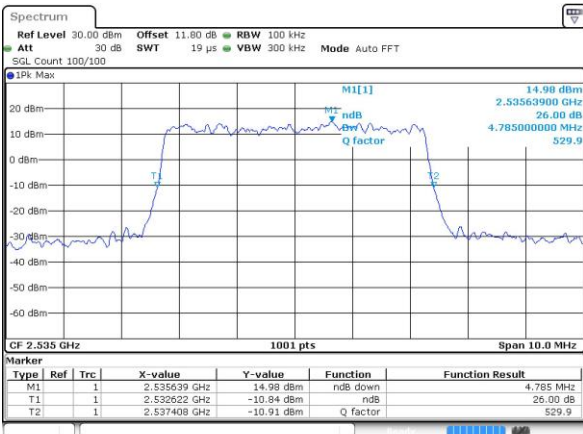

Highest Channel / Full RB

Date: 27 APR 2017 22:22:09

26dB Bandwidth

Mode	LTE Band 7 : 26dB BW(MHz)											
BW	1.4MHz		3MHz		5MHz		10MHz		15MHz		20MHz	
Mod.	QPSK	16QAM	QPSK	16QAM	QPSK	16QAM	QPSK	16QAM	QPSK	16QAM	QPSK	16QAM
Lowest CH	-	-	-	-	4.94	4.88	9.85	9.75	14.33	14.54	19.94	20.06
Middle CH	-	-	-	-	4.79	4.92	9.85	9.93	14.27	14.24	20.18	20.26
Highest CH	-	-	-	-	4.89	4.81	9.87	9.77	14.36	14.51	20.14	20.26
BW	1.4MHz		3MHz		5MHz		10MHz		15MHz		20MHz	
Mod.	-	64QAM	-	64QAM	-	64QAM	-	64QAM	-	64QAM	-	64QAM
Lowest CH	-	-	-	-	-	4.91	-	9.77	-	14.15	-	20.02
Middle CH	-	-	-	-	-	4.81	-	9.65	-	14.45	-	20.14
Highest CH	-	-	-	-	-	4.97	-	10.03	-	14.33	-	20.14

LTE Band 7

Lowest Channel / 5MHz / QPSK

Date: 6 APR 2017 10:14:31

Lowest Channel / 5MHz / 16QAM

Date: 6 APR 2017 10:14:41

Middle Channel / 5MHz / QPSK

Date: 6 APR 2017 10:21:38

Middle Channel / 5MHz / 16QAM

Date: 6 APR 2017 10:21:45

Highest Channel / 5MHz / QPSK

Date: 6 APR 2017 10:24:07

Highest Channel / 5MHz / 16QAM

Date: 6 APR 2017 10:24:18

LTE Band 7

Lowest Channel / 10MHz / QPSK

Date: 6 APR 2017 10:31:15