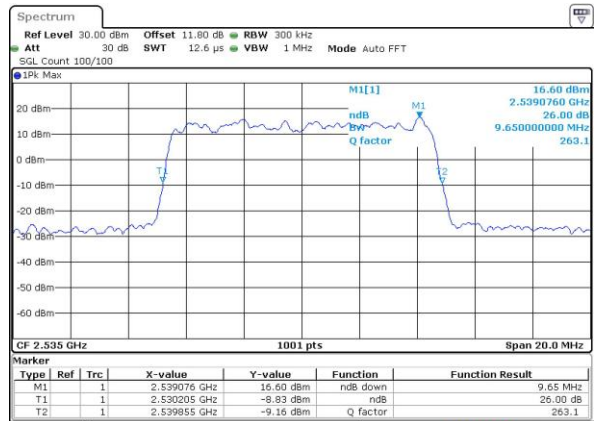

Highest Channel / 20MHz / QPSK

Date: 6 APR 2017 11:14:24

Highest Channel / 20MHz / 16QAM

Date: 6 APR 2017 11:14:34

LTE Band 7

Lowest Channel / 5MHz / 64QAM

Date: 27 APR 2017 21:47:53

Middle Channel / 5MHz / 64QAM

Date: 27 APR 2017 21:51:27

Highest Channel / 5MHz / 64QAM

Date: 27 APR 2017 21:52:41

LTE Band 7

Lowest Channel / 10MHz / 64QAM

Date: 27 APR 2017 21:56:15

Middle Channel / 10MHz / 64QAM

Date: 27 APR 2017 21:59:50

Highest Channel / 10MHz / 64QAM

Date: 27 APR 2017 22:01:04

LTE Band 7

Lowest Channel / 15MHz / 64QAM

Date: 27 APR 2017 22:04:39

Middle Channel / 15MHz / 64QAM

Date: 27 APR 2017 22:08:12

Highest Channel / 15MHz / 64QAM