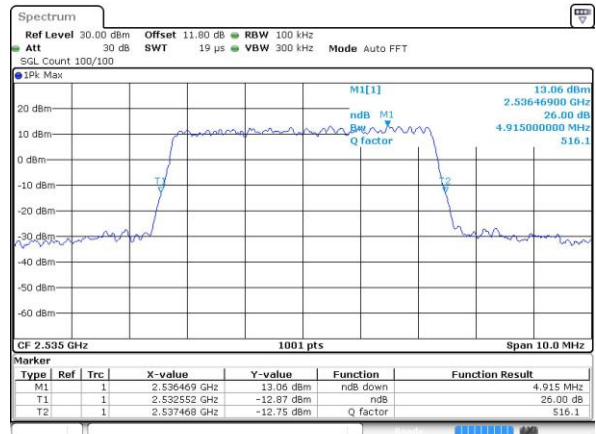

Highest Channel / Full RB

Date: 27 APR 2017 22:22:09

26dB Bandwidth

Mode	LTE Band 7 : 26dB BW(MHz)											
BW	1.4MHz		3MHz		5MHz		10MHz		15MHz		20MHz	
Mod.	QPSK	16QAM	QPSK	16QAM	QPSK	16QAM	QPSK	16QAM	QPSK	16QAM	QPSK	16QAM
Lowest CH	-	-	-	-	4.94	4.88	9.85	9.75	14.33	14.54	19.94	20.06
Middle CH	-	-	-	-	4.79	4.92	9.85	9.93	14.27	14.24	20.18	20.26
Highest CH	-	-	-	-	4.89	4.81	9.87	9.77	14.36	14.51	20.14	20.26
BW	1.4MHz		3MHz		5MHz		10MHz		15MHz		20MHz	
Mod.	-	64QAM	-	64QAM	-	64QAM	-	64QAM	-	64QAM	-	64QAM
Lowest CH	-	-	-	-	-	4.91	-	9.77	-	14.15	-	20.02
Middle CH	-	-	-	-	-	4.81	-	9.65	-	14.45	-	20.14
Highest CH	-	-	-	-	-	4.97	-	10.03	-	14.33	-	20.14

LTE Band 7

Lowest Channel / 5MHz / QPSK

Date: 6 APR 2017 10:14:31

Lowest Channel / 5MHz / 16QAM

Date: 6 APR 2017 10:14:41

Middle Channel / 5MHz / QPSK

Date: 6 APR 2017 10:21:38

Middle Channel / 5MHz / 16QAM

Date: 6 APR 2017 10:21:45

Highest Channel / 5MHz / QPSK

Date: 6 APR 2017 10:24:07

Highest Channel / 5MHz / 16QAM

Date: 6 APR 2017 10:24:18

LTE Band 7

Lowest Channel / 10MHz / QPSK

Date: 6 APR 2017 10:31:15