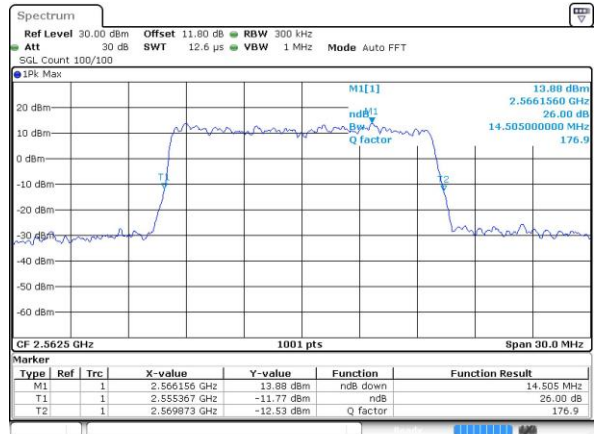

Date: 6 APR 2017 10:55:10

Middle Channel / 15MHz / 16QAM

Date: 6 APR 2017 10:55:20

Highest Channel / 15MHz / QPSK

Date: 6 APR 2017 10:57:39

Highest Channel / 15MHz / 16QAM

Date: 6 APR 2017 10:57:49

LTE Band 7