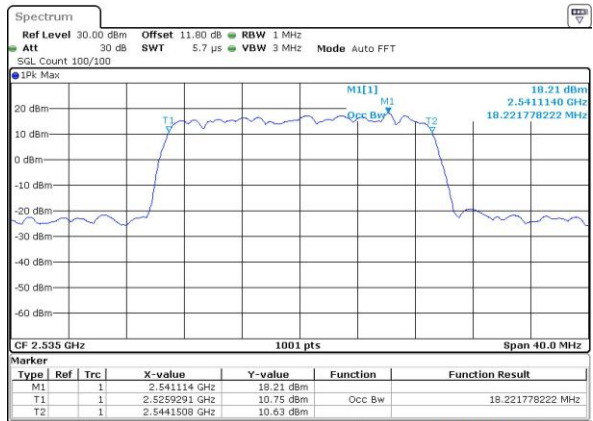

LTE Band 7

Lowest Channel / 10MHz / 64QAM

Date: 27 APR 2017 21:56:05

Middle Channel / 10MHz / 64QAM

Date: 27 APR 2017 21:59:39

Highest Channel / 10MHz / 64QAM

Date: 27 APR 2017 22:00:54

LTE Band 7

Lowest Channel / 15MHz / 64QAM

Middle Channel / 15MHz / 64QAM

Highest Channel / 15MHz / 64QAM

LTE Band 7

Lowest Channel / 20MHz / 64QAM

Date: 27 APR 2017 22:12:50

Middle Channel / 20MHz / 64QAM

Date: 27 APR 2017 22:16:24

Highest Channel / 20MHz / 64QAM

Date: 27 APR 2017 22:17:39

Conducted Band Edge

LTE Band 7 / 5MHz / QPSK

Lowest Band Edge / 1 RB

Date: 6 APR 2017 10:15:50

Highest Band Edge / 1 RB

Date: 6 APR 2017 10:25:27

Lowest Band Edge / Full RB

Date: 6 APR 2017 10:18:09

Highest Band Edge / Full RB

Date: 6 APR 2017 10:27:46