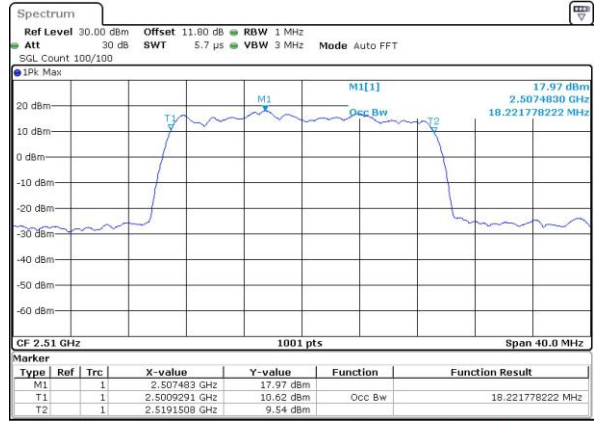

Highest Channel / 10MHz / 16QAM

Date: 6 APR 2017 10:40:42

LTE Band 7

Lowest Channel / 15MHz / QPSK

Date: 6 APR 2017 10:47:41

Lowest Channel / 15MHz / 16QAM

Date: 6 APR 2017 10:47:52

Middle Channel / 15MHz / QPSK

Date: 6 APR 2017 10:54:49

Middle Channel / 15MHz / 16QAM

Date: 6 APR 2017 10:55:00

Highest Channel / 15MHz / QPSK

Date: 6 APR 2017 10:57:18

Highest Channel / 15MHz / 16QAM

Date: 6 APR 2017 10:57:29

LTE Band 7

Lowest Channel / 20MHz / QPSK

Date: 6 APR 2017 11:04:26

Lowest Channel / 20MHz / 16QAM

Date: 6 APR 2017 11:04:37

Middle Channel / 20MHz / QPSK

Date: 6 APR 2017 11:11:34

Middle Channel / 20MHz / 16QAM

Date: 6 APR 2017 11:11:44