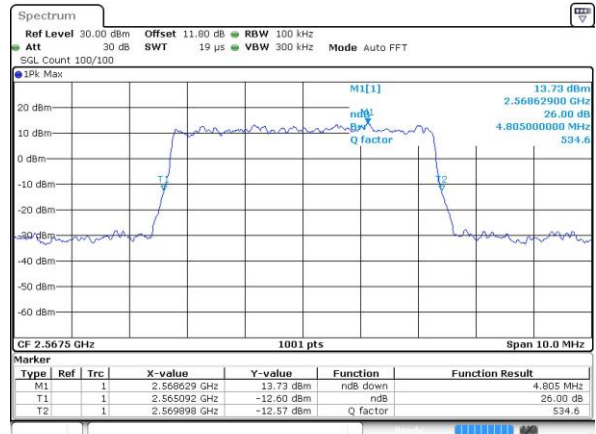

Highest Channel / Full RB

Date: 27 APR 2017 22:22:09

26dB Bandwidth

Mode	LTE Band 7 : 26dB BW(MHz)											
BW	1.4MHz		3MHz		5MHz		10MHz		15MHz		20MHz	
Mod.	QPSK	16QAM	QPSK	16QAM	QPSK	16QAM	QPSK	16QAM	QPSK	16QAM	QPSK	16QAM
Lowest CH	-	-	-	-	4.94	4.88	9.85	9.75	14.33	14.54	19.94	20.06
Middle CH	-	-	-	-	4.79	4.92	9.85	9.93	14.27	14.24	20.18	20.26
Highest CH	-	-	-	-	4.89	4.81	9.87	9.77	14.36	14.51	20.14	20.26
BW	1.4MHz		3MHz		5MHz		10MHz		15MHz		20MHz	
Mod.	-	64QAM	-	64QAM	-	64QAM	-	64QAM	-	64QAM	-	64QAM
Lowest CH	-	-	-	-	-	4.91	-	9.77	-	14.15	-	20.02
Middle CH	-	-	-	-	-	4.81	-	9.65	-	14.45	-	20.14
Highest CH	-	-	-	-	-	4.97	-	10.03	-	14.33	-	20.14

LTE Band 7

Lowest Channel / 5MHz / QPSK

Date: 6 APR 2017 10:14:31

Lowest Channel / 5MHz / 16QAM

Date: 6 APR 2017 10:14:41

Middle Channel / 5MHz / QPSK

Date: 6 APR 2017 10:21:38

Middle Channel / 5MHz / 16QAM

Date: 6 APR 2017 10:21:45

Highest Channel / 5MHz / QPSK

Date: 6 APR 2017 10:24:07

Highest Channel / 5MHz / 16QAM

Date: 6 APR 2017 10:24:18

LTE Band 7

Lowest Channel / 10MHz / QPSK

Date: 6 APR 2017 10:31:15