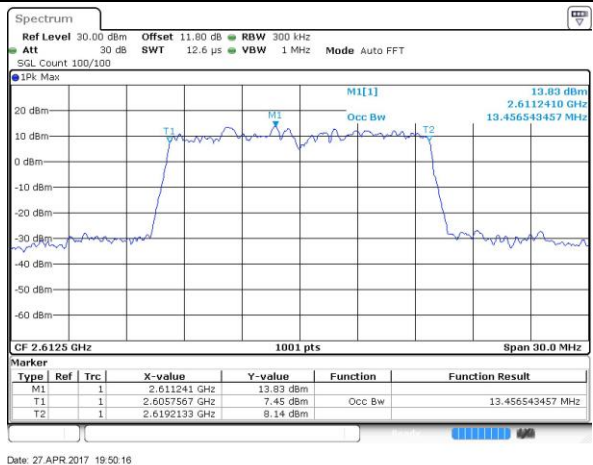

Date: 27 APR 2017 19:47:50

Highest Channel / 5MHz / 64QAM

Date: 27 APR 2017 19:48:11

LTE Band 38

Lowest Channel / 10MHz / 64QAM

Date: 27 APR 2017 19:48:32

Middle Channel / 10MHz / 64QAM

Date: 27 APR 2017 19:48:53

Highest Channel / 10MHz / 64QAM

Date: 27 APR 2017 19:49:13

LTE Band 38

Lowest Channel / 15MHz / 64QAM

Middle Channel / 15MHz / 64QAM

Highest Channel / 15MHz / 64QAM

LTE Band 38

Lowest Channel / 20MHz / 64QAM

Date: 27 APR 2017 19:53:13

Middle Channel / 20MHz / 64QAM

Date: 27 APR 2017 19:53:34

Highest Channel / 20MHz / 64QAM

Date: 27 APR 2017 19:53:55

Conducted Band Edge

LTE Band 38 / 5MHz / QPSK

Lowest Band Edge / 1 RB

Date: 6 APR 2017 13:56:46

Highest Band Edge / 1 RB

Date: 6 APR 2017 14:03:45

Lowest Band Edge / Full RB

Date: 6 APR 2017 13:59:05

Highest Band Edge / Full RB

Date: 6 APR 2017 14:01:25

LTE Band 38 / 5MHz / 16QAM