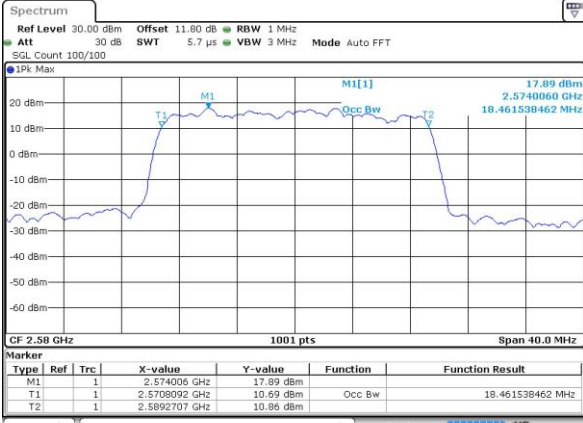

LTE Band 38

Lowest Channel / 20MHz / QPSK

Date: 6 APR 2017 13:45:47