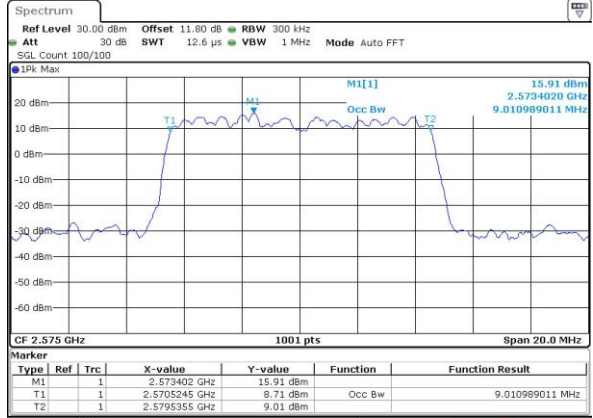

Highest Channel / 20MHz / QPSK

Date: 6 APR 2017 13:47:10

Highest Channel / 20MHz / 16QAM

Date: 6 APR 2017 13:47:20

LTE Band 38

Lowest Channel / 5MHz / 64QAM

Date: 27 APR 2017 19:47:30

Middle Channel / 5MHz / 64QAM

Date: 27 APR 2017 19:47:50

Highest Channel / 5MHz / 64QAM

Date: 27 APR 2017 19:48:11

LTE Band 38

Lowest Channel / 10MHz / 64QAM

Date: 27 APR 2017 19:48:32

Middle Channel / 10MHz / 64QAM

Date: 27 APR 2017 19:48:53

Highest Channel / 10MHz / 64QAM

Date: 27 APR 2017 19:49:13

LTE Band 38

Lowest Channel / 15MHz / 64QAM

Middle Channel / 15MHz / 64QAM

Highest Channel / 15MHz / 64QAM

LTE Band 38

Lowest Channel / 20MHz / 64QAM