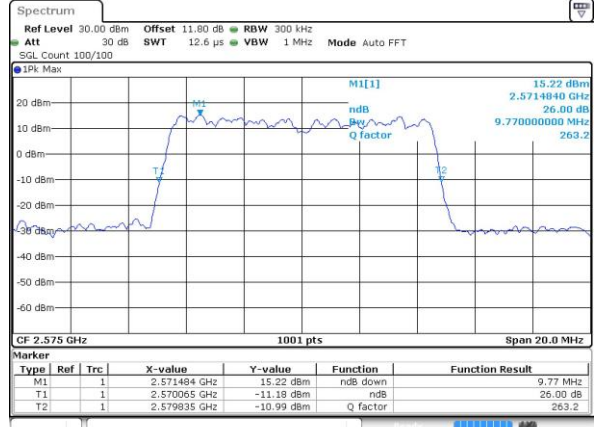

Lowest Channel / 10MHz / 16QAM

Date: 6 APR 2017 13:42:09