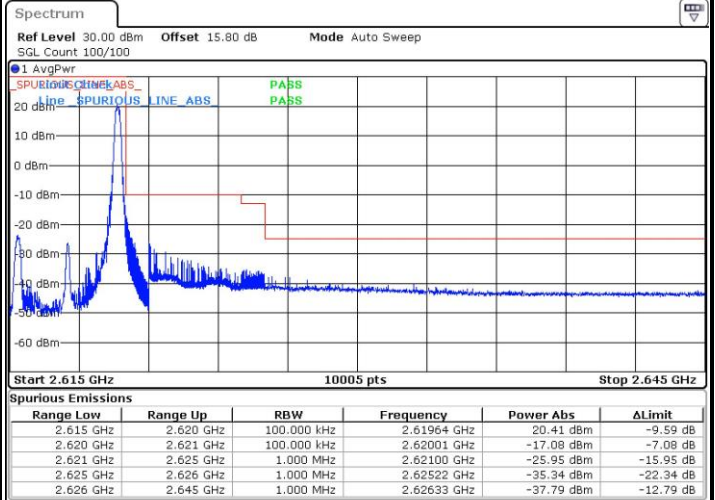

Highest Channel / 10MHz / 64QAM

Date: 27 APR 2017 19:49:13

LTE Band 38

Lowest Channel / 15MHz / 64QAM

Middle Channel / 15MHz / 64QAM

Highest Channel / 15MHz / 64QAM

LTE Band 38

Lowest Channel / 20MHz / 64QAM

Date: 27 APR 2017 19:53:13

Middle Channel / 20MHz / 64QAM

Date: 27 APR 2017 19:53:34

Highest Channel / 20MHz / 64QAM

Date: 27 APR 2017 19:53:55

Conducted Band Edge

LTE Band 38 / 5MHz / QPSK

Lowest Band Edge / 1 RB

Date: 6 APR 2017 13:56:46

Highest Band Edge / 1 RB

Date: 6 APR 2017 14:03:45

Lowest Band Edge / Full RB

Date: 6 APR 2017 13:59:05

Highest Band Edge / Full RB

Date: 6 APR 2017 14:01:25

LTE Band 38 / 5MHz / 16QAM

Lowest Band Edge / 1RB

Date: 6 APR 2017 13:57:56

Highest Band Edge / 1 RB

Date: 6 APR 2017 14:04:55

Lowest Band Edge / Full RB

Date: 6 APR 2017 14:00:16

Highest Band Edge / Full RB

Date: 6 APR 2017 14:02:35