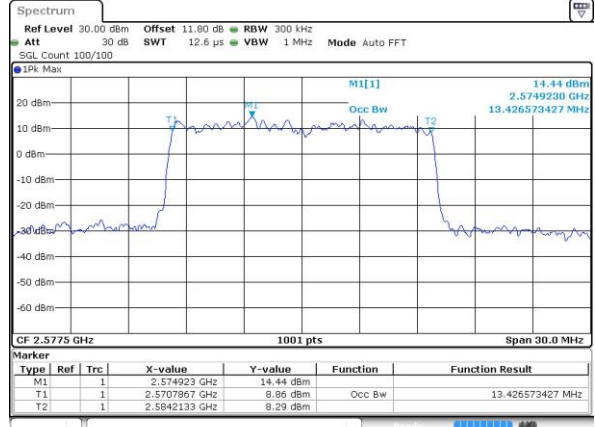

Highest Channel / 10MHz / 16QAM

Date: 6 APR 2017 13:43:11

LTE Band 38

Lowest Channel / 15MHz / QPSK

Date: 6 APR 2017 13:43:42

Lowest Channel / 15MHz / 16QAM

Date: 6 APR 2017 13:43:53

Middle Channel / 15MHz / QPSK

Date: 6 APR 2017 13:44:24

Middle Channel / 15MHz / 16QAM

Date: 6 APR 2017 13:44:34

Highest Channel / 15MHz / QPSK

Date: 6 APR 2017 13:45:05

Highest Channel / 15MHz / 16QAM

Date: 6 APR 2017 13:45:16

LTE Band 38