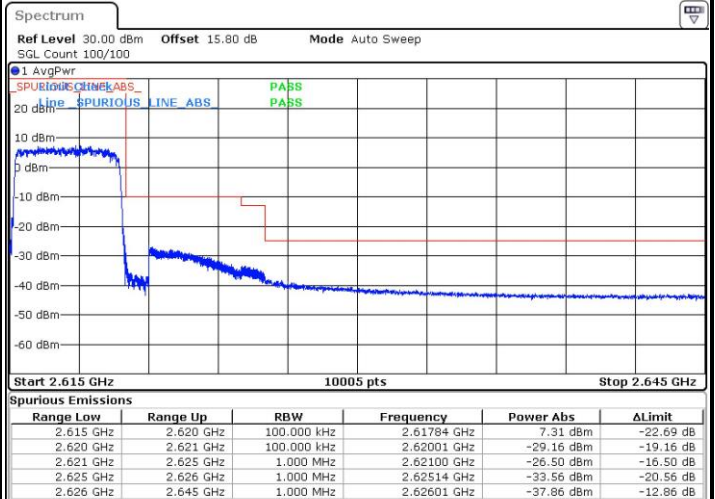

Date: 6 APR 2017 13:56:46

Highest Band Edge / 1 RB

Date: 6 APR 2017 14:03:45

Lowest Band Edge / Full RB

Date: 6 APR 2017 13:59:05

Highest Band Edge / Full RB

Date: 6 APR 2017 14:01:25

LTE Band 38 / 5MHz / 16QAM

Lowest Band Edge / 1RB

Date: 6 APR 2017 13:57:56

Highest Band Edge / 1 RB

Date: 6 APR 2017 14:04:55

Lowest Band Edge / Full RB

Date: 6 APR 2017 14:00:16

Highest Band Edge / Full RB

Date: 6 APR 2017 14:02:35

LTE Band 38 / 5MHz / 64QAM

Lowest Band Edge / 1RB

Date: 27.APR.2017 19:57:07

Highest Band Edge / 1 RB

Date: 27.APR.2017 20:00:36

Lowest Band Edge / Full RB

Date: 27.APR.2017 19:58:16

Highest Band Edge / Full RB