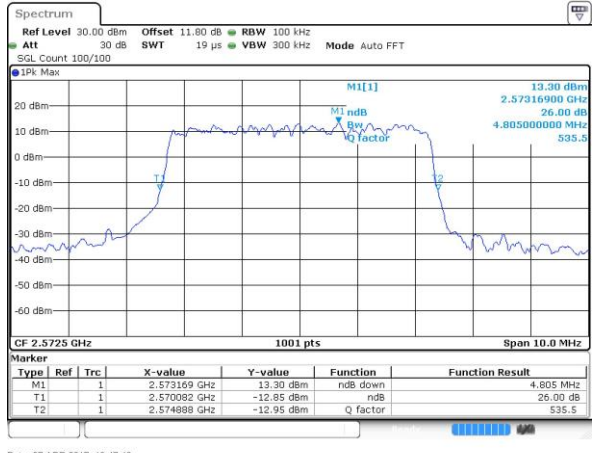

Highest Channel / 20MHz / QPSK

Date: 6 APR 2017 13:47:31

Highest Channel / 20MHz / 16QAM

Date: 6 APR 2017 13:47:41

LTE Band 38

Lowest Channel / 5MHz / 64QAM

Date: 27 APR 2017 19:47:40

Middle Channel / 5MHz / 64QAM

Date: 27 APR 2017 19:48:01

Highest Channel / 5MHz / 64QAM

Date: 27 APR 2017 19:48:21

LTE Band 38

Lowest Channel / 10MHz / 64QAM

Date: 27 APR 2017 19:48:42

Middle Channel / 10MHz / 64QAM

Date: 27 APR 2017 19:49:03