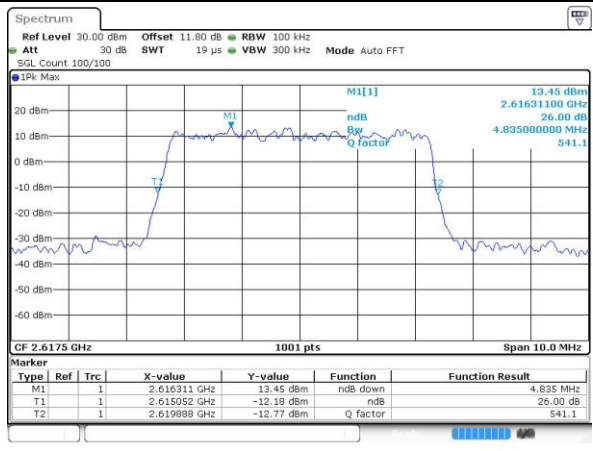

Highest Channel / 20MHz / QPSK

Date: 6 APR 2017 13:47:31

Highest Channel / 20MHz / 16QAM

Date: 6 APR 2017 13:47:41

LTE Band 38

Lowest Channel / 5MHz / 64QAM

Date: 27 APR 2017 19:47:40

Middle Channel / 5MHz / 64QAM

Date: 27 APR 2017 19:48:01

Highest Channel / 5MHz / 64QAM

Date: 27 APR 2017 19:48:21

LTE Band 38

Lowest Channel / 10MHz / 64QAM

Date: 27 APR 2017 19:48:42

Middle Channel / 10MHz / 64QAM

Date: 27 APR 2017 19:49:03