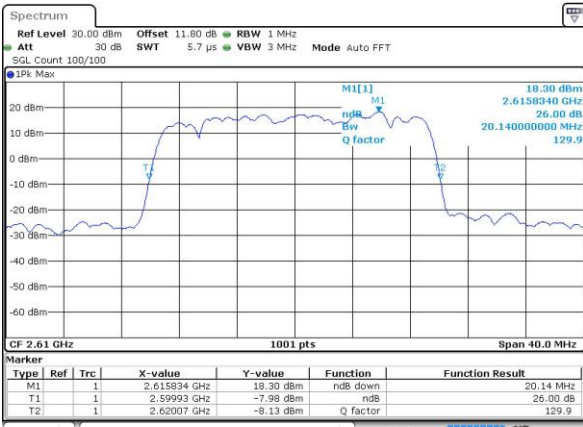

Date: 6 APR 2017 13:44:45

Middle Channel / 15MHz / 16QAM

Date: 6 APR 2017 13:44:55

Highest Channel / 15MHz / QPSK

Date: 6 APR 2017 13:45:26

Highest Channel / 15MHz / 16QAM

Date: 6 APR 2017 13:45:37

LTE Band 38

Lowest Channel / 20MHz / QPSK

Date: 6 APR 2017 13:46:08

Lowest Channel / 20MHz / 16QAM

Date: 6 APR 2017 13:46:18

Middle Channel / 20MHz / QPSK

Date: 6 APR 2017 13:46:49

Middle Channel / 20MHz / 16QAM

Date: 6 APR 2017 13:46:59

Highest Channel / 20MHz / QPSK

Date: 6 APR 2017 13:47:31

Highest Channel / 20MHz / 16QAM

Date: 6 APR 2017 13:47:41

LTE Band 38

Lowest Channel / 5MHz / 64QAM

Date: 27 APR 2017 19:47:40

Middle Channel / 5MHz / 64QAM