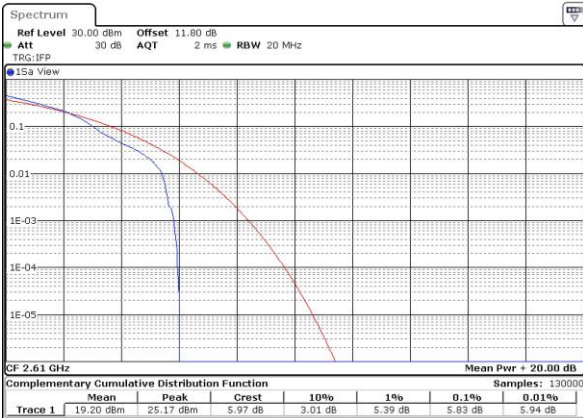

Lowest Channel / Full RB

Date: 27 APR 2017 19:54:39

Middle Channel / 1RB

Date: 27 APR 2017 19:54:59

Middle Channel / Full RB

Date: 27 APR 2017 19:55:14

Highest Channel / 1RB

Date: 27 APR 2017 19:55:31

Highest Channel / Full RB

Date: 27 APR 2017 19:55:47

26dB Bandwidth

Mode	LTE Band 38 : 26dB BW(MHz)											
BW	1.4MHz		3MHz		5MHz		10MHz		15MHz		20MHz	
Mod.	QPSK	16QAM	QPSK	16QAM	QPSK	16QAM	QPSK	16QAM	QPSK	16QAM	QPSK	16QAM
Lowest CH	-	-	-	-	4.83	4.76	9.77	9.77	14.18	14.39	20.26	20.18
Middle CH	-	-	-	-	4.81	4.83	9.83	9.65	14.33	14.30	20.06	20.10
Highest CH	-	-	-	-	4.82	4.89	9.65	9.65	14.24	14.42	20.14	20.02
BW	1.4MHz		3MHz		5MHz		10MHz		15MHz		20MHz	
Mod.	-	64QAM	-	64QAM	-	64QAM	-	64QAM	-	64QAM	-	64QAM
Lowest CH	-	-	-	-	-	4.81	-	9.63	-	14.18	-	20.02
Middle CH	-	-	-	-	-	4.77	-	9.85	-	14.33	-	20.14
Highest CH	-	-	-	-	-	4.84	-	9.67	-	14.15	-	20.18