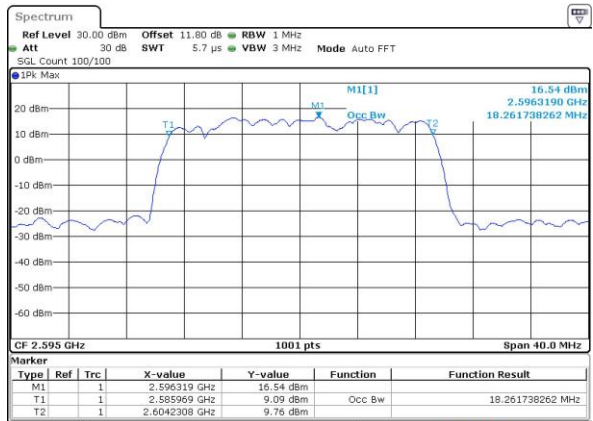

Date: 27 APR 2017 19:47:50

Highest Channel / 5MHz / 64QAM

Date: 27 APR 2017 19:48:11

LTE Band 38

Lowest Channel / 10MHz / 64QAM

Date: 27 APR 2017 19:48:32

Middle Channel / 10MHz / 64QAM

Date: 27 APR 2017 19:48:53

Highest Channel / 10MHz / 64QAM

Date: 27 APR 2017 19:49:13

LTE Band 38

Lowest Channel / 15MHz / 64QAM

Middle Channel / 15MHz / 64QAM

Highest Channel / 15MHz / 64QAM

LTE Band 38

Lowest Channel / 20MHz / 64QAM

Date: 27 APR 2017 19:53:13

Middle Channel / 20MHz / 64QAM

Date: 27 APR 2017 19:53:34

Highest Channel / 20MHz / 64QAM

Date: 27 APR 2017 19:53:55

Conducted Band Edge

LTE Band 38 / 5MHz / QPSK

Lowest Band Edge / 1 RB

Date: 6 APR 2017 13:56:46

Highest Band Edge / 1 RB

Date: 6 APR 2017 14:03:45

Lowest Band Edge / Full RB

Date: 6 APR 2017 13:59:05

Highest Band Edge / Full RB

Date: 6 APR 2017 14:01:25

LTE Band 38 / 5MHz / 16QAM