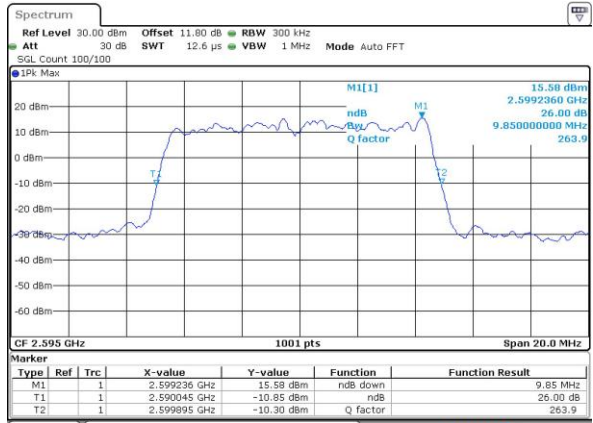

Highest Channel / 20MHz / QPSK

Date: 6 APR 2017 13:47:31

Highest Channel / 20MHz / 16QAM

Date: 6 APR 2017 13:47:41

LTE Band 38

Lowest Channel / 5MHz / 64QAM

Date: 27 APR 2017 19:47:40

Middle Channel / 5MHz / 64QAM

Date: 27 APR 2017 19:48:01

Highest Channel / 5MHz / 64QAM

Date: 27 APR 2017 19:48:21

LTE Band 38

Lowest Channel / 10MHz / 64QAM

Date: 27 APR 2017 19:48:42

Middle Channel / 10MHz / 64QAM

Date: 27 APR 2017 19:49:03

Highest Channel / 10MHz / 64QAM

Date: 27 APR 2017 19:49:24

LTE Band 38

Lowest Channel / 15MHz / 64QAM

Date: 27 APR 2017 19:49:45

Middle Channel / 15MHz / 64QAM

Date: 27 APR 2017 19:50:05

Highest Channel / 15MHz / 64QAM