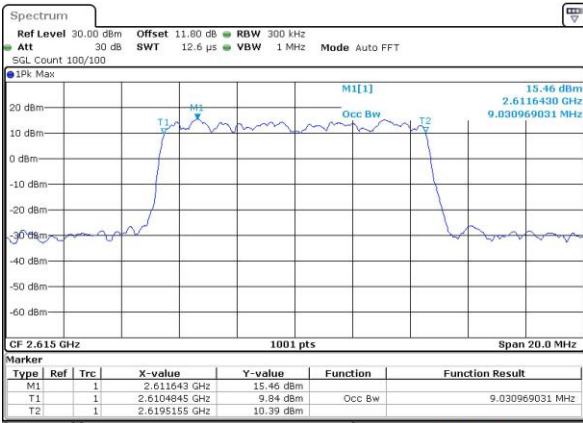

Date: 6 APR 2017 13:40:25

Highest Channel / 5MHz / QPSK

Date: 6 APR 2017 13:40:56

Highest Channel / 5MHz / 16QAM

Date: 6 APR 2017 13:41:07

LTE Band 38

Lowest Channel / 10MHz / QPSK

Date: 6 APR 2017 13:41:38

Lowest Channel / 10MHz / 16QAM

Date: 6 APR 2017 13:41:48

Middle Channel / 10MHz / QPSK

Date: 6 APR 2017 13:42:19

Middle Channel / 10MHz / 16QAM

Date: 6 APR 2017 13:42:30

Highest Channel / 10MHz / QPSK

Date: 6 APR 2017 13:43:01

Highest Channel / 10MHz / 16QAM

Date: 6 APR 2017 13:43:11

LTE Band 38

Lowest Channel / 15MHz / QPSK

Date: 6 APR 2017 13:43:42

Lowest Channel / 15MHz / 16QAM

Date: 6 APR 2017 13:43:53

Middle Channel / 15MHz / QPSK