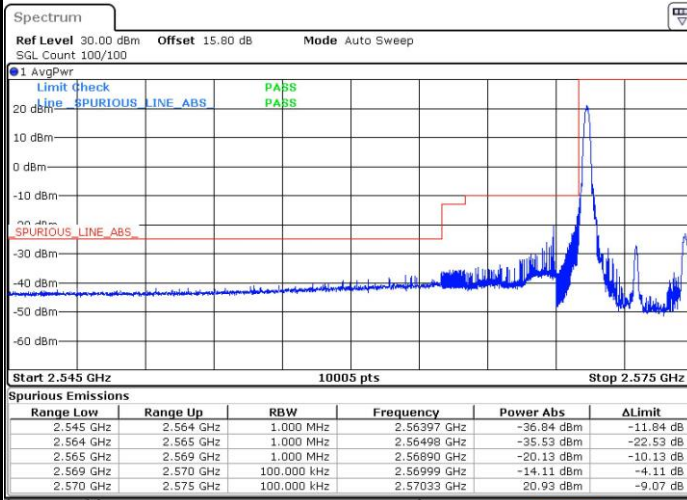

Highest Channel / 10MHz / 64QAM

Date: 27 APR 2017 19:49:13

LTE Band 38

Lowest Channel / 15MHz / 64QAM

Middle Channel / 15MHz / 64QAM

Highest Channel / 15MHz / 64QAM

LTE Band 38

Lowest Channel / 20MHz / 64QAM

Date: 27 APR 2017 19:53:13

Middle Channel / 20MHz / 64QAM

Date: 27 APR 2017 19:53:34

Highest Channel / 20MHz / 64QAM

Date: 27 APR 2017 19:53:55

Conducted Band Edge

LTE Band 38 / 5MHz / QPSK

Lowest Band Edge / 1 RB

Date: 6 APR 2017 13:56:46

Highest Band Edge / 1 RB

Date: 6 APR 2017 14:03:45

Lowest Band Edge / Full RB

Date: 6 APR 2017 13:59:05

Highest Band Edge / Full RB

Date: 6 APR 2017 14:01:25

LTE Band 38 / 5MHz / 16QAM

Lowest Band Edge / 1RB

Date: 6 APR 2017 13:57:56

Highest Band Edge / 1 RB

Date: 6 APR 2017 14:04:55

Lowest Band Edge / Full RB

Date: 6 APR 2017 14:00:16

Highest Band Edge / Full RB

Date: 6 APR 2017 14:02:35