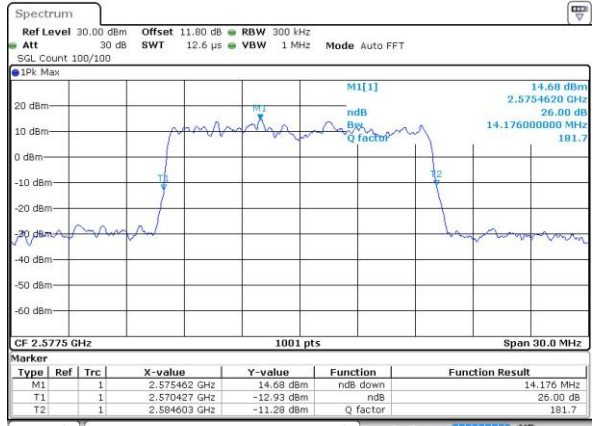

Date: 27 APR 2017 19:48:01

Highest Channel / 5MHz / 64QAM

Date: 27 APR 2017 19:48:21

LTE Band 38

Lowest Channel / 10MHz / 64QAM

Date: 27 APR 2017 19:48:42

Middle Channel / 10MHz / 64QAM

Date: 27 APR 2017 19:49:03

Highest Channel / 10MHz / 64QAM

Date: 27 APR 2017 19:49:24

LTE Band 38

Lowest Channel / 15MHz / 64QAM

Date: 27 APR 2017 19:49:45

Middle Channel / 15MHz / 64QAM

Date: 27 APR 2017 19:50:05

Highest Channel / 15MHz / 64QAM

Date: 27 APR 2017 19:50:26

LTE Band 38

Lowest Channel / 20MHz / 64QAM

Date: 27 APR 2017 19:53:24

Middle Channel / 20MHz / 64QAM

Date: 27 APR 2017 19:53:44

Highest Channel / 20MHz / 64QAM

Date: 27 APR 2017 19:54:05