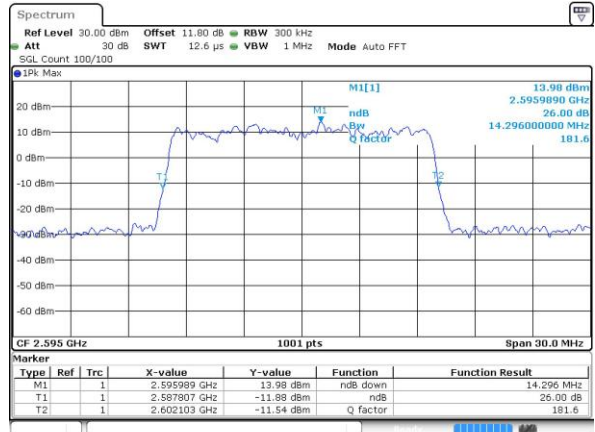

Highest Channel / 10MHz / 16QAM

Date: 6 APR 2017 13:43:32

LTE Band 38

Lowest Channel / 15MHz / QPSK

Date: 6 APR 2017 13:44:03

Lowest Channel / 15MHz / 16QAM

Date: 6 APR 2017 13:44:14

Middle Channel / 15MHz / QPSK

Date: 6 APR 2017 13:44:45

Middle Channel / 15MHz / 16QAM

Date: 6 APR 2017 13:44:55

Highest Channel / 15MHz / QPSK

Date: 6 APR 2017 13:45:26

Highest Channel / 15MHz / 16QAM

Date: 6 APR 2017 13:45:37

LTE Band 38