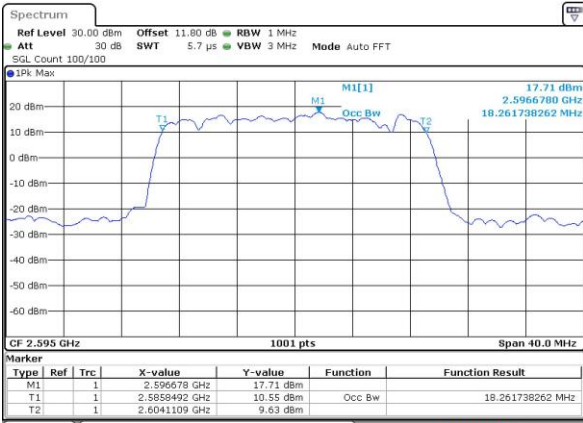

Date: 6 APR 2017 13:44:24

Middle Channel / 15MHz / 16QAM

Date: 6 APR 2017 13:44:34

Highest Channel / 15MHz / QPSK

Date: 6 APR 2017 13:45:05

Highest Channel / 15MHz / 16QAM

Date: 6 APR 2017 13:45:16

LTE Band 38

Lowest Channel / 20MHz / QPSK

Date: 6 APR 2017 13:45:47

Lowest Channel / 20MHz / 16QAM

Date: 6 APR 2017 13:45:57

Middle Channel / 20MHz / QPSK

Date: 6 APR 2017 13:46:28

Middle Channel / 20MHz / 16QAM

Date: 6 APR 2017 13:46:39

Highest Channel / 20MHz / QPSK

Date: 6 APR 2017 13:47:10

Highest Channel / 20MHz / 16QAM

Date: 6 APR 2017 13:47:20

LTE Band 38

Lowest Channel / 5MHz / 64QAM

Date: 27 APR 2017 19:47:30

Middle Channel / 5MHz / 64QAM

Date: 27 APR 2017 19:47:50

Highest Channel / 5MHz / 64QAM

Date: 27 APR 2017 19:48:11

LTE Band 38

Lowest Channel / 10MHz / 64QAM

Date: 27 APR 2017 19:48:32

Middle Channel / 10MHz / 64QAM

Date: 27 APR 2017 19:48:53