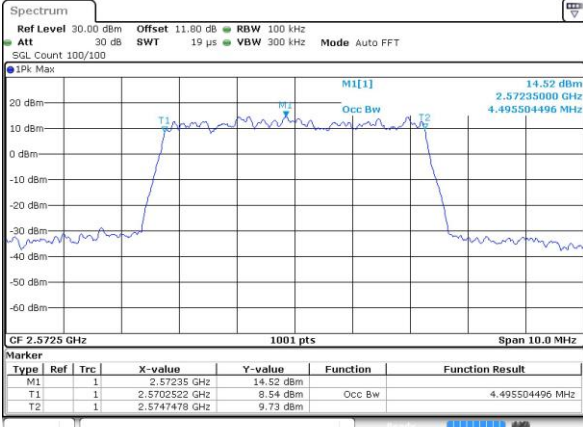

LTE Band 38

Lowest Channel / 5MHz / QPSK

Date: 6 APR 2017 13:38:31