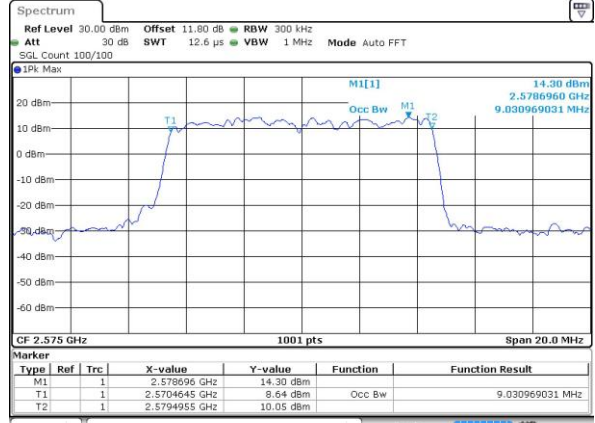

LTE Band 38

Lowest Channel / 5MHz / QPSK

Date: 6 APR 2017 13:38:31

Lowest Channel / 5MHz / 16QAM

Date: 6 APR 2017 13:38:42

Middle Channel / 5MHz / QPSK

Date: 6 APR 2017 13:40:15

Middle Channel / 5MHz / 16QAM

Date: 6 APR 2017 13:40:25

Highest Channel / 5MHz / QPSK

Date: 6 APR 2017 13:40:56

Highest Channel / 5MHz / 16QAM

Date: 6 APR 2017 13:41:07

LTE Band 38

Lowest Channel / 10MHz / QPSK

Date: 6 APR 2017 13:41:38

Lowest Channel / 10MHz / 16QAM

Date: 6 APR 2017 13:41:48

Middle Channel / 10MHz / QPSK

Date: 6 APR 2017 13:42:19

Middle Channel / 10MHz / 16QAM

Date: 6 APR 2017 13:42:30

Highest Channel / 10MHz / QPSK

Date: 6 APR 2017 13:43:01