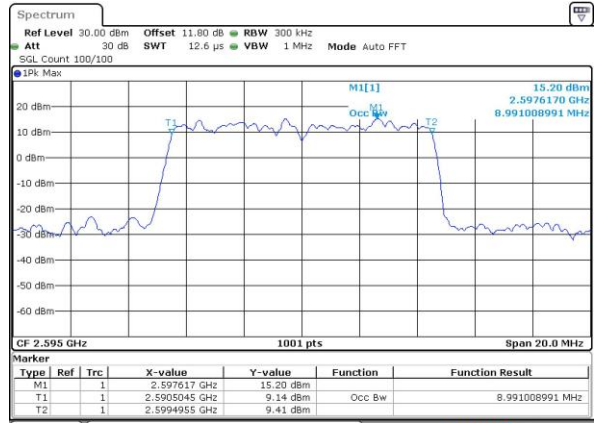

Date: 6 APR 2017 13:40:25

Highest Channel / 5MHz / QPSK

Date: 6 APR 2017 13:40:56

Highest Channel / 5MHz / 16QAM

Date: 6 APR 2017 13:41:07

LTE Band 38

Lowest Channel / 10MHz / QPSK

Date: 6 APR 2017 13:41:38

Lowest Channel / 10MHz / 16QAM

Date: 6 APR 2017 13:41:48

Middle Channel / 10MHz / QPSK

Date: 6 APR 2017 13:42:19

Middle Channel / 10MHz / 16QAM

Date: 6 APR 2017 13:42:30

Highest Channel / 10MHz / QPSK

Date: 6 APR 2017 13:43:01

Highest Channel / 10MHz / 16QAM

Date: 6 APR 2017 13:43:11

LTE Band 38

Lowest Channel / 15MHz / QPSK

Date: 6 APR 2017 13:43:42

Lowest Channel / 15MHz / 16QAM

Date: 6 APR 2017 13:43:53

Middle Channel / 15MHz / QPSK