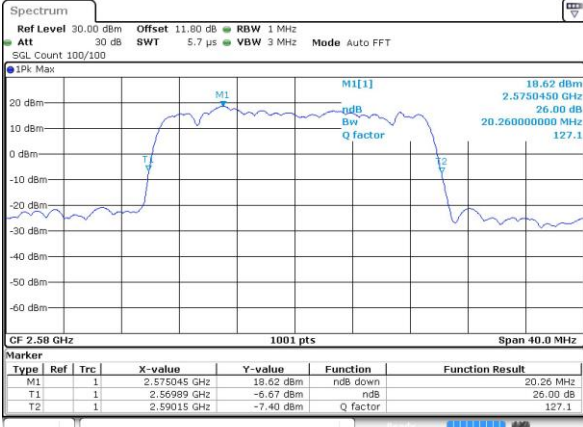

LTE Band 38

Lowest Channel / 20MHz / QPSK

Date: 6 APR 2017 13:46:08