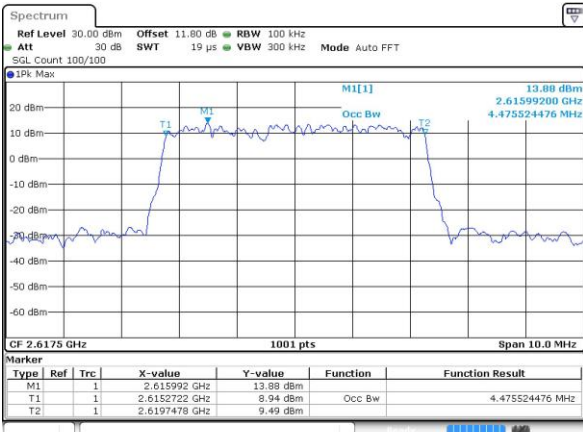

Occupied Bandwidth

Mode	LTE Band 38 : 99%OBW(MHz)											
BW	1.4MHz		3MHz		5MHz		10MHz		15MHz		20MHz	
Mod.	QPSK	16QAM	QPSK	16QAM	QPSK	16QAM	QPSK	16QAM	QPSK	16QAM	QPSK	16QAM
Lowest CH	-	-	-	-	4.5	4.5	9.01	9.03	13.49	13.43	18.46	18.34
Middle CH	-	-	-	-	4.49	4.49	9.05	8.99	13.4	13.46	18.26	18.46
Highest CH	-	-	-	-	4.48	4.47	9.03	9.01	13.4	13.37	18.3	18.26
BW	1.4MHz		3MHz		5MHz		10MHz		15MHz		20MHz	
Mod.	-	64QAM	-	64QAM	-	64QAM	-	64QAM	-	64QAM	-	64QAM
Lowest CH	-	-	-	-	-	4.45	-	9.01	-	13.46	-	18.26
Middle CH	-	-	-	-	-	4.48	-	9.05	-	13.4	-	18.26
Highest CH	-	-	-	-	-	4.49	-	9.01	-	13.46	-	18.34

LTE Band 38

Lowest Channel / 5MHz / QPSK

Date: 6 APR 2017 13:38:31

Lowest Channel / 5MHz / 16QAM

Date: 6 APR 2017 13:38:42

Middle Channel / 5MHz / QPSK

Date: 6 APR 2017 13:40:15

Middle Channel / 5MHz / 16QAM

Date: 6 APR 2017 13:40:25

Highest Channel / 5MHz / QPSK

Date: 6 APR 2017 13:40:56

Highest Channel / 5MHz / 16QAM

Date: 6 APR 2017 13:41:07

LTE Band 38

Lowest Channel / 10MHz / QPSK

Date: 6 APR 2017 13:41:38