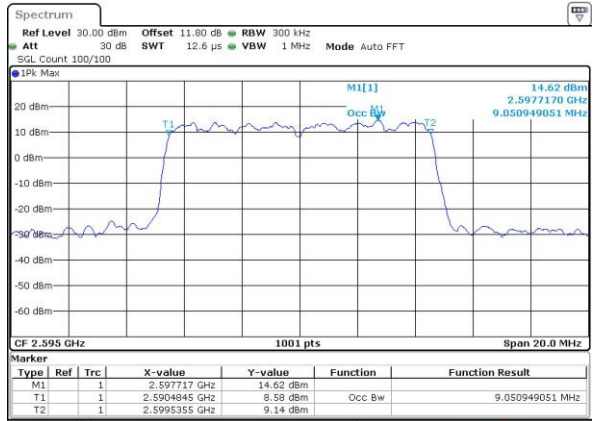

Highest Channel / 20MHz / QPSK

Date: 6 APR 2017 13:47:10

Highest Channel / 20MHz / 16QAM

Date: 6 APR 2017 13:47:20

LTE Band 38

Lowest Channel / 5MHz / 64QAM

Date: 27 APR 2017 19:47:30

Middle Channel / 5MHz / 64QAM

Date: 27 APR 2017 19:47:50

Highest Channel / 5MHz / 64QAM

Date: 27 APR 2017 19:48:11

LTE Band 38

Lowest Channel / 10MHz / 64QAM

Date: 27 APR 2017 19:48:32

Middle Channel / 10MHz / 64QAM

Date: 27 APR 2017 19:48:53

Highest Channel / 10MHz / 64QAM

Date: 27 APR 2017 19:49:13

LTE Band 38

Lowest Channel / 15MHz / 64QAM

Middle Channel / 15MHz / 64QAM

Highest Channel / 15MHz / 64QAM

LTE Band 38

Lowest Channel / 20MHz / 64QAM