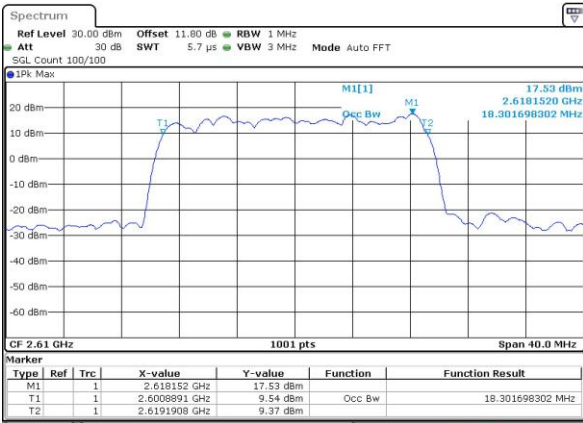

Date: 6 APR 2017 13:44:24

Middle Channel / 15MHz / 16QAM

Date: 6 APR 2017 13:44:34

Highest Channel / 15MHz / QPSK

Date: 6 APR 2017 13:45:05

Highest Channel / 15MHz / 16QAM

Date: 6 APR 2017 13:45:16

LTE Band 38

Lowest Channel / 20MHz / QPSK

Date: 6 APR 2017 13:45:47

Lowest Channel / 20MHz / 16QAM

Date: 6 APR 2017 13:45:57

Middle Channel / 20MHz / QPSK

Date: 6 APR 2017 13:46:28

Middle Channel / 20MHz / 16QAM

Date: 6 APR 2017 13:46:39

Highest Channel / 20MHz / QPSK

Date: 6 APR 2017 13:47:10

Highest Channel / 20MHz / 16QAM

Date: 6 APR 2017 13:47:20

LTE Band 38

Lowest Channel / 5MHz / 64QAM

Date: 27 APR 2017 19:47:30

Middle Channel / 5MHz / 64QAM