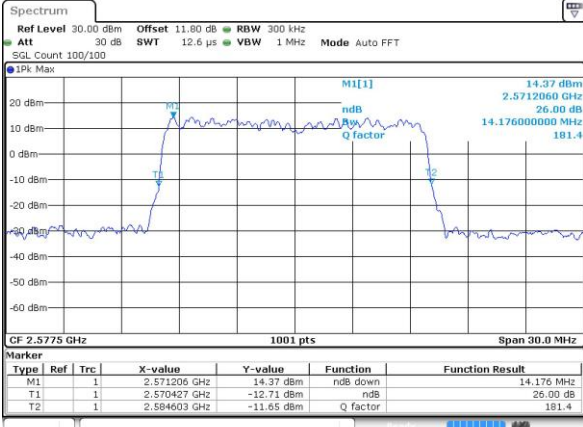

Highest Channel / 10MHz / 16QAM

Date: 6 APR 2017 13:43:32

LTE Band 38

Lowest Channel / 15MHz / QPSK

Date: 6 APR 2017 13:44:03

Lowest Channel / 15MHz / 16QAM

Date: 6 APR 2017 13:44:14

Middle Channel / 15MHz / QPSK

Date: 6 APR 2017 13:44:45

Middle Channel / 15MHz / 16QAM

Date: 6 APR 2017 13:44:55

Highest Channel / 15MHz / QPSK

Date: 6 APR 2017 13:45:26

Highest Channel / 15MHz / 16QAM

Date: 6 APR 2017 13:45:37

LTE Band 38