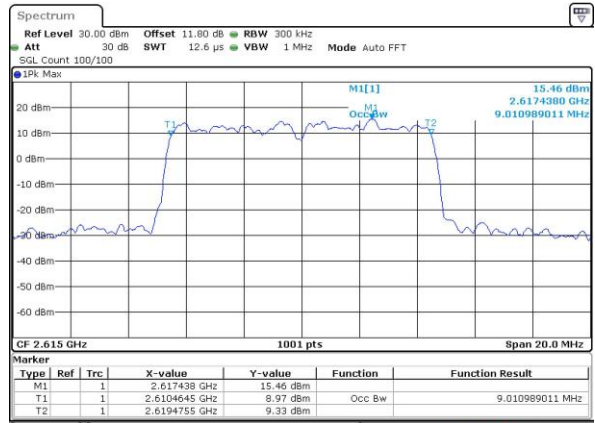

Date: 6 APR 2017 13:40:25

Highest Channel / 5MHz / QPSK

Date: 6 APR 2017 13:40:56

Highest Channel / 5MHz / 16QAM

Date: 6 APR 2017 13:41:07

LTE Band 38

Lowest Channel / 10MHz / QPSK

Date: 6 APR 2017 13:41:38

Lowest Channel / 10MHz / 16QAM

Date: 6 APR 2017 13:41:48

Middle Channel / 10MHz / QPSK

Date: 6 APR 2017 13:42:19

Middle Channel / 10MHz / 16QAM

Date: 6 APR 2017 13:42:30

Highest Channel / 10MHz / QPSK

Date: 6 APR 2017 13:43:01

Highest Channel / 10MHz / 16QAM

Date: 6 APR 2017 13:43:11

LTE Band 38

Lowest Channel / 15MHz / QPSK

Date: 6 APR 2017 13:43:42

Lowest Channel / 15MHz / 16QAM

Date: 6 APR 2017 13:43:53

Middle Channel / 15MHz / QPSK