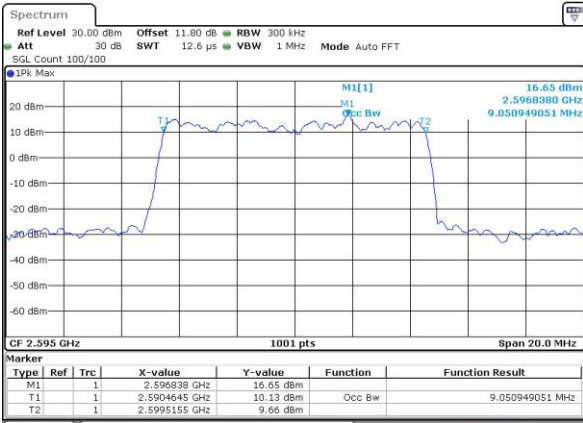

Date: 6 APR 2017 13:40:25

Highest Channel / 5MHz / QPSK

Date: 6 APR 2017 13:40:56

Highest Channel / 5MHz / 16QAM

Date: 6 APR 2017 13:41:07

LTE Band 38

Lowest Channel / 10MHz / QPSK

Date: 6 APR 2017 13:41:38

Lowest Channel / 10MHz / 16QAM

Date: 6 APR 2017 13:41:48

Middle Channel / 10MHz / QPSK

Date: 6 APR 2017 13:42:19

Middle Channel / 10MHz / 16QAM

Date: 6 APR 2017 13:42:30

Highest Channel / 10MHz / QPSK

Date: 6 APR 2017 13:43:01