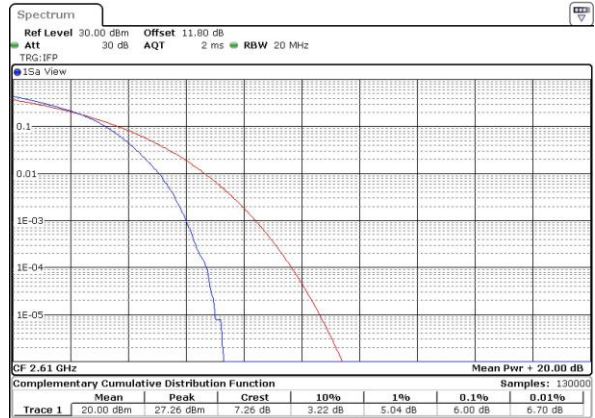

Date: 6 APR 2017 13:48:59

Highest Channel / 1RB

Date: 6 APR 2017 13:49:26

Highest Channel / Full RB

Date: 6 APR 2017 13:49:39

LTE Band 38 / 20MHz / 64QAM

Lowest Channel / 1RB

Date: 27 APR 2017 19:54:23

Lowest Channel / Full RB

Date: 27 APR 2017 19:54:39

Middle Channel / 1RB

Date: 27 APR 2017 19:54:59

Middle Channel / Full RB

Date: 27 APR 2017 19:55:14

Highest Channel / 1RB

Date: 27 APR 2017 19:55:31

Highest Channel / Full RB

Date: 27 APR 2017 19:55:47

26dB Bandwidth

Mode	LTE Band 38 : 26dB BW(MHz)											
BW	1.4MHz		3MHz		5MHz		10MHz		15MHz		20MHz	
Mod.	QPSK	16QAM	QPSK	16QAM	QPSK	16QAM	QPSK	16QAM	QPSK	16QAM	QPSK	16QAM
Lowest CH	-	-	-	-	4.83	4.76	9.77	9.77	14.18	14.39	20.26	20.18
Middle CH	-	-	-	-	4.81	4.83	9.83	9.65	14.33	14.30	20.06	20.10
Highest CH	-	-	-	-	4.82	4.89	9.65	9.65	14.24	14.42	20.14	20.02
BW	1.4MHz		3MHz		5MHz		10MHz		15MHz		20MHz	
Mod.	-	64QAM	-	64QAM	-	64QAM	-	64QAM	-	64QAM	-	64QAM
Lowest CH	-	-	-	-	-	4.81	-	9.63	-	14.18	-	20.02
Middle CH	-	-	-	-	-	4.77	-	9.85	-	14.33	-	20.14
Highest CH	-	-	-	-	-	4.84	-	9.67	-	14.15	-	20.18