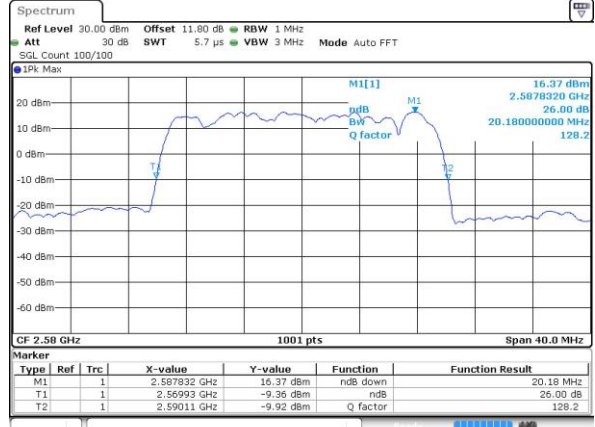

Lowest Channel / 20MHz / 16QAM

Date: 6 APR 2017 13:46:18