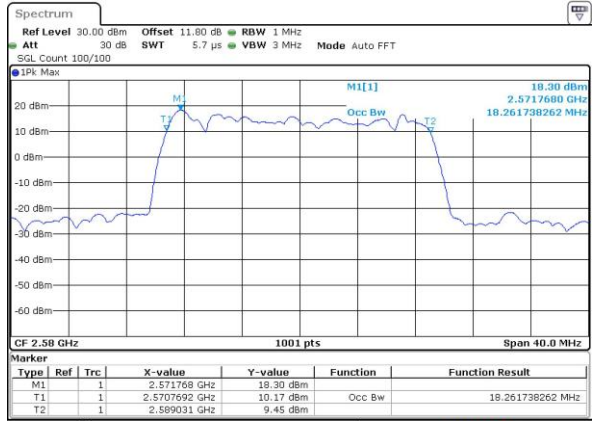

Date: 27 APR 2017 19:47:50

Highest Channel / 5MHz / 64QAM

Date: 27 APR 2017 19:48:11

LTE Band 38

Lowest Channel / 10MHz / 64QAM

Date: 27 APR 2017 19:48:32

Middle Channel / 10MHz / 64QAM

Date: 27 APR 2017 19:48:53

Highest Channel / 10MHz / 64QAM

Date: 27 APR 2017 19:49:13

LTE Band 38

Lowest Channel / 15MHz / 64QAM

Middle Channel / 15MHz / 64QAM

Highest Channel / 15MHz / 64QAM

LTE Band 38

Lowest Channel / 20MHz / 64QAM

Date: 27 APR 2017 19:53:13

Middle Channel / 20MHz / 64QAM

Date: 27 APR 2017 19:53:34

Highest Channel / 20MHz / 64QAM

Date: 27 APR 2017 19:53:55

Conducted Band Edge

LTE Band 38 / 5MHz / QPSK

Lowest Band Edge / 1 RB

Date: 6 APR 2017 13:56:46

Highest Band Edge / 1 RB

Date: 6 APR 2017 14:03:45

Lowest Band Edge / Full RB

Date: 6 APR 2017 13:59:05

Highest Band Edge / Full RB

Date: 6 APR 2017 14:01:25

LTE Band 38 / 5MHz / 16QAM