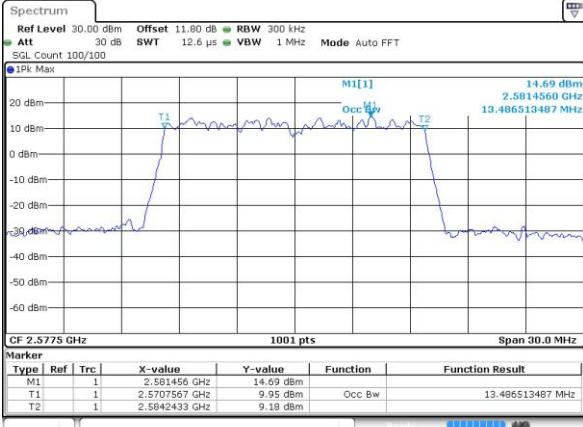

Lowest Channel / 10MHz / 16QAM

Date: 6 APR 2017 13:41:48

Middle Channel / 10MHz / QPSK

Date: 6 APR 2017 13:42:19

Middle Channel / 10MHz / 16QAM

Date: 6 APR 2017 13:42:30

Highest Channel / 10MHz / QPSK

Date: 6 APR 2017 13:43:01

Highest Channel / 10MHz / 16QAM

Date: 6 APR 2017 13:43:11

LTE Band 38

Lowest Channel / 15MHz / QPSK

Date: 6 APR 2017 13:43:42

Lowest Channel / 15MHz / 16QAM

Date: 6 APR 2017 13:43:53

Middle Channel / 15MHz / QPSK

Date: 6 APR 2017 13:44:24

Middle Channel / 15MHz / 16QAM

Date: 6 APR 2017 13:44:34

Highest Channel / 15MHz / QPSK

Date: 6 APR 2017 13:45:05

Highest Channel / 15MHz / 16QAM

Date: 6 APR 2017 13:45:16

LTE Band 38