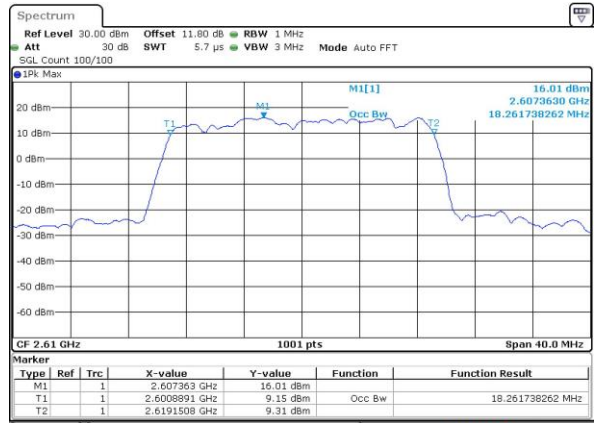

Date: 6 APR 2017 13:44:24

Middle Channel / 15MHz / 16QAM

Date: 6 APR 2017 13:44:34

Highest Channel / 15MHz / QPSK

Date: 6 APR 2017 13:45:05

Highest Channel / 15MHz / 16QAM

Date: 6 APR 2017 13:45:16

LTE Band 38

Lowest Channel / 20MHz / QPSK

Date: 6 APR 2017 13:45:47

Lowest Channel / 20MHz / 16QAM

Date: 6 APR 2017 13:45:57

Middle Channel / 20MHz / QPSK

Date: 6 APR 2017 13:46:28

Middle Channel / 20MHz / 16QAM

Date: 6 APR 2017 13:46:39

Highest Channel / 20MHz / QPSK

Date: 6 APR 2017 13:47:10

Highest Channel / 20MHz / 16QAM

Date: 6 APR 2017 13:47:20

LTE Band 38

Lowest Channel / 5MHz / 64QAM

Date: 27 APR 2017 19:47:30

Middle Channel / 5MHz / 64QAM

Date: 27 APR 2017 19:47:50

Highest Channel / 5MHz / 64QAM

Date: 27 APR 2017 19:48:11

LTE Band 38

Lowest Channel / 10MHz / 64QAM

Date: 27 APR 2017 19:48:32

Middle Channel / 10MHz / 64QAM

Date: 27 APR 2017 19:48:53