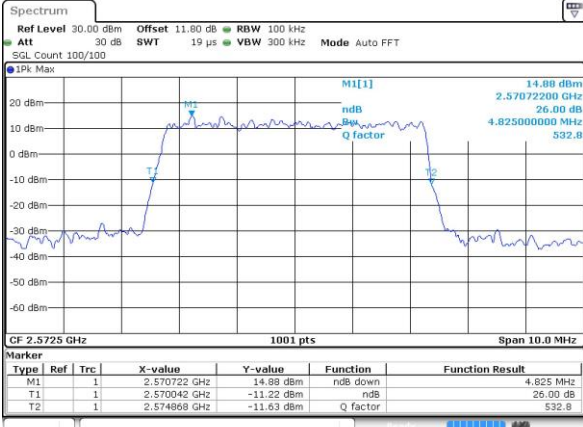

Lowest Channel / Full RB

Date: 27 APR 2017 19:54:39

Middle Channel / 1RB

Date: 27 APR 2017 19:54:59

Middle Channel / Full RB

Date: 27 APR 2017 19:55:14

Highest Channel / 1RB

Date: 27 APR 2017 19:55:31

Highest Channel / Full RB

Date: 27 APR 2017 19:55:47

26dB Bandwidth

Mode	LTE Band 38 : 26dB BW(MHz)											
BW	1.4MHz		3MHz		5MHz		10MHz		15MHz		20MHz	
Mod.	QPSK	16QAM	QPSK	16QAM	QPSK	16QAM	QPSK	16QAM	QPSK	16QAM	QPSK	16QAM
Lowest CH	-	-	-	-	4.83	4.76	9.77	9.77	14.18	14.39	20.26	20.18
Middle CH	-	-	-	-	4.81	4.83	9.83	9.65	14.33	14.30	20.06	20.10
Highest CH	-	-	-	-	4.82	4.89	9.65	9.65	14.24	14.42	20.14	20.02
BW	1.4MHz		3MHz		5MHz		10MHz		15MHz		20MHz	
Mod.	-	64QAM	-	64QAM	-	64QAM	-	64QAM	-	64QAM	-	64QAM
Lowest CH	-	-	-	-	-	4.81	-	9.63	-	14.18	-	20.02
Middle CH	-	-	-	-	-	4.77	-	9.85	-	14.33	-	20.14
Highest CH	-	-	-	-	-	4.84	-	9.67	-	14.15	-	20.18

LTE Band 38

Lowest Channel / 5MHz / QPSK

Date: 6 APR 2017 13:39:54

Lowest Channel / 5MHz / 16QAM

Date: 6 APR 2017 13:40:04

Middle Channel / 5MHz / QPSK

Date: 6 APR 2017 13:40:35

Middle Channel / 5MHz / 16QAM