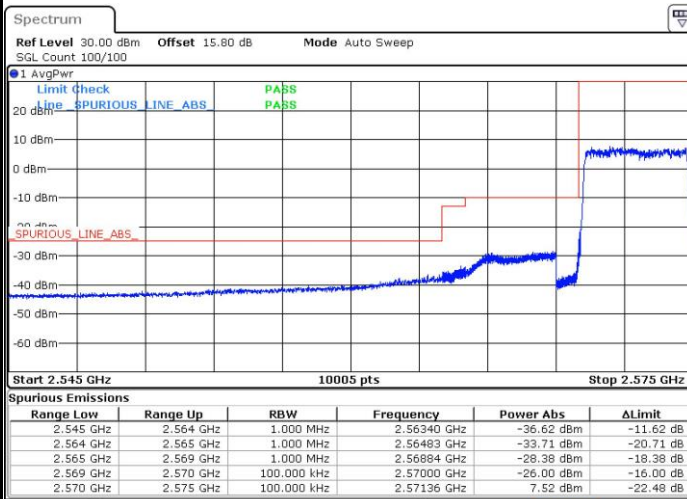

Highest Channel / 10MHz / 64QAM

Date: 27 APR 2017 19:49:13

LTE Band 38

Lowest Channel / 15MHz / 64QAM

Middle Channel / 15MHz / 64QAM

Highest Channel / 15MHz / 64QAM

LTE Band 38

Lowest Channel / 20MHz / 64QAM

Date: 27 APR 2017 19:53:13

Middle Channel / 20MHz / 64QAM

Date: 27 APR 2017 19:53:34

Highest Channel / 20MHz / 64QAM

Date: 27 APR 2017 19:53:55

Conducted Band Edge

LTE Band 38 / 5MHz / QPSK

Lowest Band Edge / 1 RB

Date: 6 APR 2017 13:56:46

Highest Band Edge / 1 RB

Date: 6 APR 2017 14:03:45

Lowest Band Edge / Full RB

Date: 6 APR 2017 13:59:05

Highest Band Edge / Full RB

Date: 6 APR 2017 14:01:25

LTE Band 38 / 5MHz / 16QAM

Lowest Band Edge / 1RB

Date: 6 APR 2017 13:57:56

Highest Band Edge / 1 RB

Date: 6 APR 2017 14:04:55

Lowest Band Edge / Full RB

Date: 6 APR 2017 14:00:16

Highest Band Edge / Full RB

Date: 6 APR 2017 14:02:35