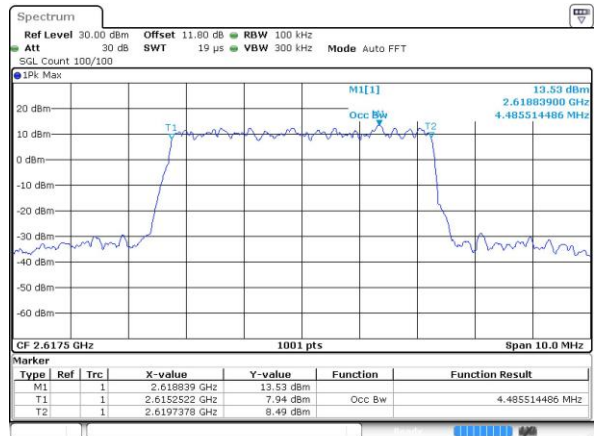

Highest Channel / 20MHz / QPSK

Date: 6 APR 2017 13:47:10

Highest Channel / 20MHz / 16QAM

Date: 6 APR 2017 13:47:20

LTE Band 38

Lowest Channel / 5MHz / 64QAM

Date: 27 APR 2017 19:47:30

Middle Channel / 5MHz / 64QAM

Date: 27 APR 2017 19:47:50

Highest Channel / 5MHz / 64QAM

Date: 27 APR 2017 19:48:11

LTE Band 38

Lowest Channel / 10MHz / 64QAM

Date: 27 APR 2017 19:48:32

Middle Channel / 10MHz / 64QAM

Date: 27 APR 2017 19:48:53