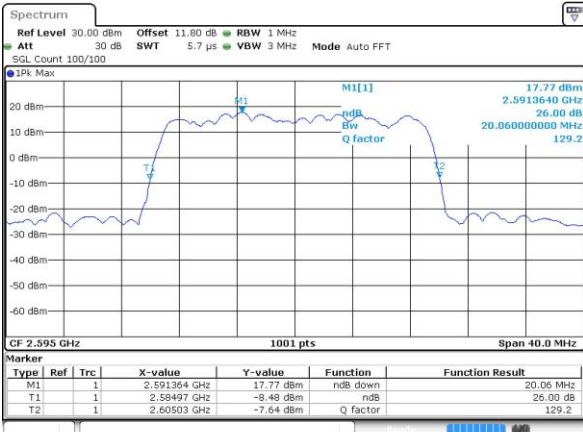

Date: 6 APR 2017 13:44:45

Middle Channel / 15MHz / 16QAM

Date: 6 APR 2017 13:44:55

Highest Channel / 15MHz / QPSK

Date: 6 APR 2017 13:45:26

Highest Channel / 15MHz / 16QAM

Date: 6 APR 2017 13:45:37

LTE Band 38

Lowest Channel / 20MHz / QPSK

Date: 6 APR 2017 13:46:08

Lowest Channel / 20MHz / 16QAM

Date: 6 APR 2017 13:46:18

Middle Channel / 20MHz / QPSK

Date: 6 APR 2017 13:46:49

Middle Channel / 20MHz / 16QAM

Date: 6 APR 2017 13:46:59

Highest Channel / 20MHz / QPSK

Date: 6 APR 2017 13:47:31

Highest Channel / 20MHz / 16QAM

Date: 6 APR 2017 13:47:41

LTE Band 38

Lowest Channel / 5MHz / 64QAM

Date: 27 APR 2017 19:47:40

Middle Channel / 5MHz / 64QAM