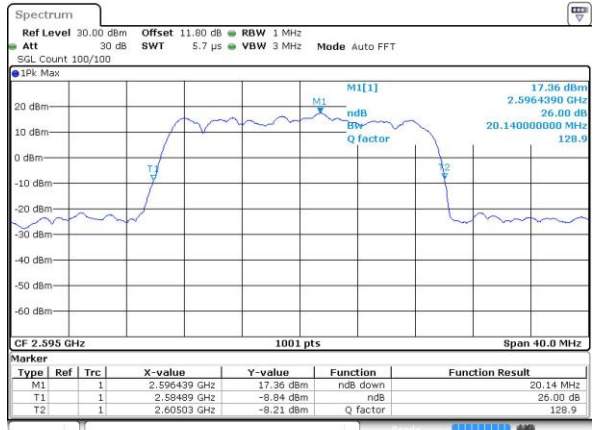

Highest Channel / 10MHz / 64QAM

Date: 27 APR 2017 19:49:24

LTE Band 38

Lowest Channel / 15MHz / 64QAM

Date: 27 APR 2017 19:49:45

Middle Channel / 15MHz / 64QAM

Date: 27 APR 2017 19:50:05

Highest Channel / 15MHz / 64QAM

Date: 27 APR 2017 19:50:26

LTE Band 38

Lowest Channel / 20MHz / 64QAM

Date: 27 APR 2017 19:53:24

Middle Channel / 20MHz / 64QAM

Date: 27 APR 2017 19:53:44

Highest Channel / 20MHz / 64QAM

Date: 27 APR 2017 19:54:05

Occupied Bandwidth

Mode	LTE Band 38 : 99%OBW(MHz)											
BW	1.4MHz		3MHz		5MHz		10MHz		15MHz		20MHz	
Mod.	QPSK	16QAM	QPSK	16QAM	QPSK	16QAM	QPSK	16QAM	QPSK	16QAM	QPSK	16QAM
Lowest CH	-	-	-	-	4.5	4.5	9.01	9.03	13.49	13.43	18.46	18.34
Middle CH	-	-	-	-	4.49	4.49	9.05	8.99	13.4	13.46	18.26	18.46
Highest CH	-	-	-	-	4.48	4.47	9.03	9.01	13.4	13.37	18.3	18.26
BW	1.4MHz		3MHz		5MHz		10MHz		15MHz		20MHz	
Mod.	-	64QAM	-	64QAM	-	64QAM	-	64QAM	-	64QAM	-	64QAM
Lowest CH	-	-	-	-	-	4.45	-	9.01	-	13.46	-	18.26
Middle CH	-	-	-	-	-	4.48	-	9.05	-	13.4	-	18.26
Highest CH	-	-	-	-	-	4.49	-	9.01	-	13.46	-	18.34