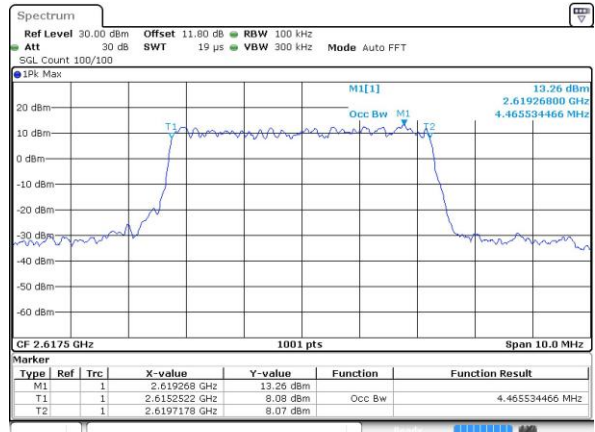

LTE Band 38

Lowest Channel / 5MHz / QPSK

Date: 6 APR 2017 13:38:31

Lowest Channel / 5MHz / 16QAM

Date: 6 APR 2017 13:38:42

Middle Channel / 5MHz / QPSK

Date: 6 APR 2017 13:40:15

Middle Channel / 5MHz / 16QAM

Date: 6 APR 2017 13:40:25

Highest Channel / 5MHz / QPSK

Date: 6 APR 2017 13:40:56

Highest Channel / 5MHz / 16QAM

Date: 6 APR 2017 13:41:07

LTE Band 38

Lowest Channel / 10MHz / QPSK

Date: 6 APR 2017 13:41:38