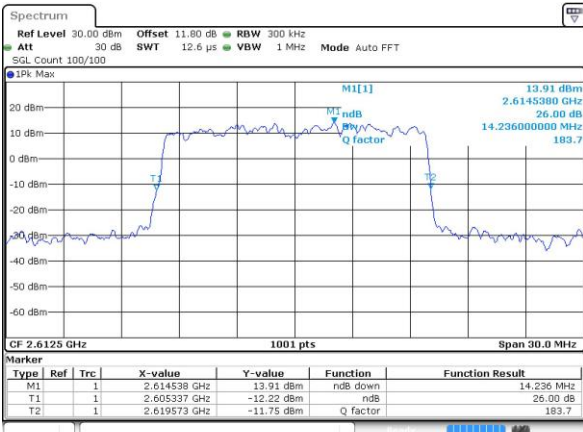

Highest Channel / 10MHz / 16QAM

Date: 6 APR 2017 13:43:32

LTE Band 38

Lowest Channel / 15MHz / QPSK

Date: 6 APR 2017 13:44:03

Lowest Channel / 15MHz / 16QAM

Date: 6 APR 2017 13:44:14

Middle Channel / 15MHz / QPSK

Date: 6 APR 2017 13:44:45

Middle Channel / 15MHz / 16QAM

Date: 6 APR 2017 13:44:55

Highest Channel / 15MHz / QPSK

Date: 6 APR 2017 13:45:26

Highest Channel / 15MHz / 16QAM

Date: 6 APR 2017 13:45:37

LTE Band 38