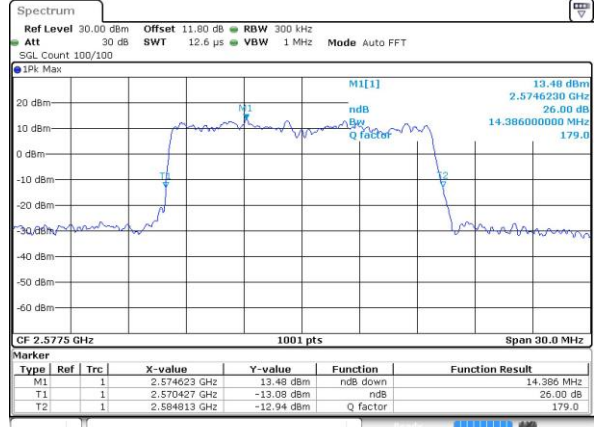

Highest Channel / 10MHz / 16QAM

Date: 6 APR 2017 13:43:32

LTE Band 38

Lowest Channel / 15MHz / QPSK

Date: 6 APR 2017 13:44:03

Lowest Channel / 15MHz / 16QAM

Date: 6 APR 2017 13:44:14

Middle Channel / 15MHz / QPSK

Date: 6 APR 2017 13:44:45

Middle Channel / 15MHz / 16QAM

Date: 6 APR 2017 13:44:55

Highest Channel / 15MHz / QPSK

Date: 6 APR 2017 13:45:26

Highest Channel / 15MHz / 16QAM

Date: 6 APR 2017 13:45:37

LTE Band 38