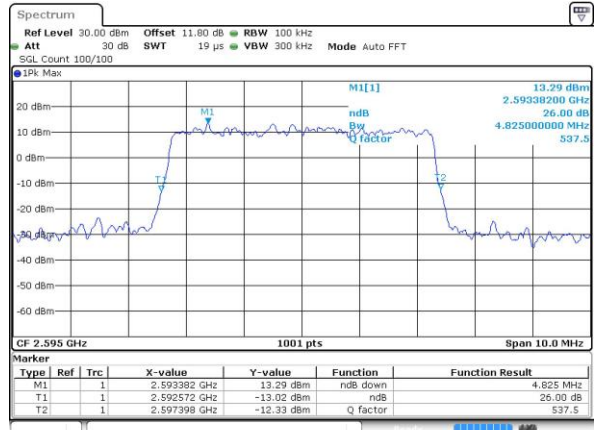

Highest Channel / Full RB

Date: 27 APR 2017 19:55:47

26dB Bandwidth

Mode	LTE Band 38 : 26dB BW(MHz)											
BW	1.4MHz		3MHz		5MHz		10MHz		15MHz		20MHz	
Mod.	QPSK	16QAM	QPSK	16QAM	QPSK	16QAM	QPSK	16QAM	QPSK	16QAM	QPSK	16QAM
Lowest CH	-	-	-	-	4.83	4.76	9.77	9.77	14.18	14.39	20.26	20.18
Middle CH	-	-	-	-	4.81	4.83	9.83	9.65	14.33	14.30	20.06	20.10
Highest CH	-	-	-	-	4.82	4.89	9.65	9.65	14.24	14.42	20.14	20.02
BW	1.4MHz		3MHz		5MHz		10MHz		15MHz		20MHz	
Mod.	-	64QAM	-	64QAM	-	64QAM	-	64QAM	-	64QAM	-	64QAM
Lowest CH	-	-	-	-	-	4.81	-	9.63	-	14.18	-	20.02
Middle CH	-	-	-	-	-	4.77	-	9.85	-	14.33	-	20.14
Highest CH	-	-	-	-	-	4.84	-	9.67	-	14.15	-	20.18

LTE Band 38

Lowest Channel / 5MHz / QPSK

Date: 6 APR 2017 13:39:54

Lowest Channel / 5MHz / 16QAM

Date: 6 APR 2017 13:40:04

Middle Channel / 5MHz / QPSK

Date: 6 APR 2017 13:40:35

Middle Channel / 5MHz / 16QAM

Date: 6 APR 2017 13:40:46

Highest Channel / 5MHz / QPSK

Date: 6 APR 2017 13:41:17

Highest Channel / 5MHz / 16QAM

Date: 6 APR 2017 13:41:27

LTE Band 38

Lowest Channel / 10MHz / QPSK

Date: 6 APR 2017 13:41:58