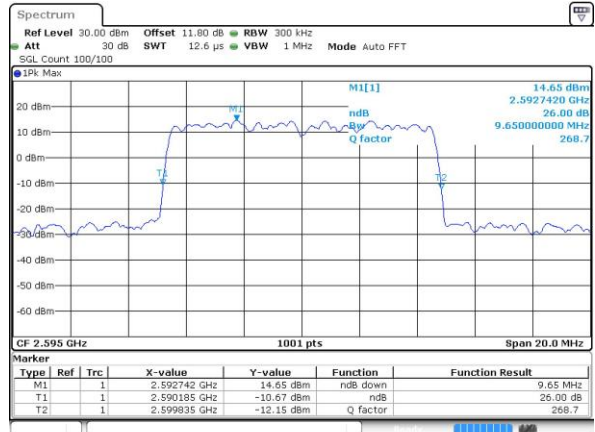

Date: 6 APR 2017 13:40:46

Highest Channel / 5MHz / QPSK

Date: 6 APR 2017 13:41:17

Highest Channel / 5MHz / 16QAM

Date: 6 APR 2017 13:41:27

LTE Band 38

Lowest Channel / 10MHz / QPSK

Date: 6 APR 2017 13:41:58

Lowest Channel / 10MHz / 16QAM

Date: 6 APR 2017 13:42:09

Middle Channel / 10MHz / QPSK

Date: 6 APR 2017 13:42:40

Middle Channel / 10MHz / 16QAM

Date: 6 APR 2017 13:42:50

Highest Channel / 10MHz / QPSK

Date: 6 APR 2017 13:43:21

Highest Channel / 10MHz / 16QAM

Date: 6 APR 2017 13:43:32

LTE Band 38

Lowest Channel / 15MHz / QPSK

Date: 6 APR 2017 13:44:03

Lowest Channel / 15MHz / 16QAM

Date: 6 APR 2017 13:44:14

Middle Channel / 15MHz / QPSK