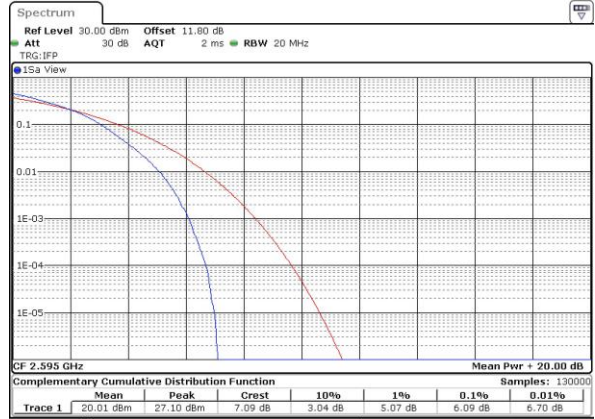

Date: 6 APR 2017 13:48:59

Highest Channel / 1RB

Date: 6 APR 2017 13:49:26

Highest Channel / Full RB

Date: 6 APR 2017 13:49:39

LTE Band 38 / 20MHz / 64QAM

Lowest Channel / 1RB

Date: 27 APR 2017 19:54:23

Lowest Channel / Full RB

Date: 27 APR 2017 19:54:39

Middle Channel / 1RB

Date: 27 APR 2017 19:54:59

Middle Channel / Full RB

Date: 27 APR 2017 19:55:14

Highest Channel / 1RB

Date: 27 APR 2017 19:55:31

Highest Channel / Full RB

Date: 27 APR 2017 19:55:47

26dB Bandwidth

Mode	LTE Band 38 : 26dB BW(MHz)											
BW	1.4MHz		3MHz		5MHz		10MHz		15MHz		20MHz	
Mod.	QPSK	16QAM	QPSK	16QAM	QPSK	16QAM	QPSK	16QAM	QPSK	16QAM	QPSK	16QAM
Lowest CH	-	-	-	-	4.83	4.76	9.77	9.77	14.18	14.39	20.26	20.18
Middle CH	-	-	-	-	4.81	4.83	9.83	9.65	14.33	14.30	20.06	20.10
Highest CH	-	-	-	-	4.82	4.89	9.65	9.65	14.24	14.42	20.14	20.02
BW	1.4MHz		3MHz		5MHz		10MHz		15MHz		20MHz	
Mod.	-	64QAM	-	64QAM	-	64QAM	-	64QAM	-	64QAM	-	64QAM
Lowest CH	-	-	-	-	-	4.81	-	9.63	-	14.18	-	20.02
Middle CH	-	-	-	-	-	4.77	-	9.85	-	14.33	-	20.14
Highest CH	-	-	-	-	-	4.84	-	9.67	-	14.15	-	20.18