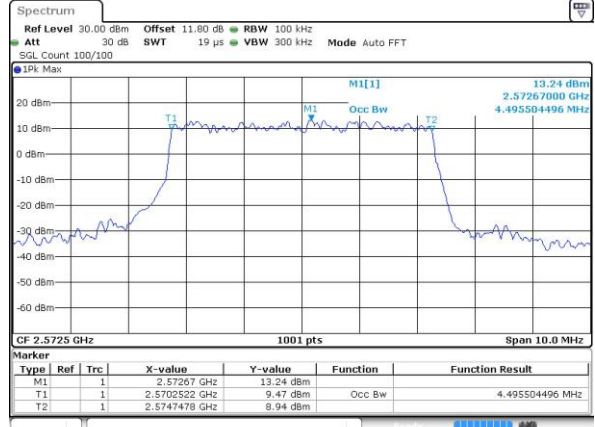

Date: 27 APR 2017 19:50:26

LTE Band 38

Lowest Channel / 20MHz / 64QAM

Date: 27 APR 2017 19:53:24

Middle Channel / 20MHz / 64QAM

Date: 27 APR 2017 19:53:44

Highest Channel / 20MHz / 64QAM

Date: 27 APR 2017 19:54:05

Occupied Bandwidth

Mode	LTE Band 38 : 99%OBW(MHz)											
BW	1.4MHz		3MHz		5MHz		10MHz		15MHz		20MHz	
Mod.	QPSK	16QAM	QPSK	16QAM	QPSK	16QAM	QPSK	16QAM	QPSK	16QAM	QPSK	16QAM
Lowest CH	-	-	-	-	4.5	4.5	9.01	9.03	13.49	13.43	18.46	18.34
Middle CH	-	-	-	-	4.49	4.49	9.05	8.99	13.4	13.46	18.26	18.46
Highest CH	-	-	-	-	4.48	4.47	9.03	9.01	13.4	13.37	18.3	18.26
BW	1.4MHz		3MHz		5MHz		10MHz		15MHz		20MHz	
Mod.	-	64QAM	-	64QAM	-	64QAM	-	64QAM	-	64QAM	-	64QAM
Lowest CH	-	-	-	-	-	4.45	-	9.01	-	13.46	-	18.26
Middle CH	-	-	-	-	-	4.48	-	9.05	-	13.4	-	18.26
Highest CH	-	-	-	-	-	4.49	-	9.01	-	13.46	-	18.34

LTE Band 38

Lowest Channel / 5MHz / QPSK

Date: 6 APR 2017 13:38:31

Lowest Channel / 5MHz / 16QAM

Date: 6 APR 2017 13:38:42

Middle Channel / 5MHz / QPSK

Date: 6 APR 2017 13:40:15

Middle Channel / 5MHz / 16QAM