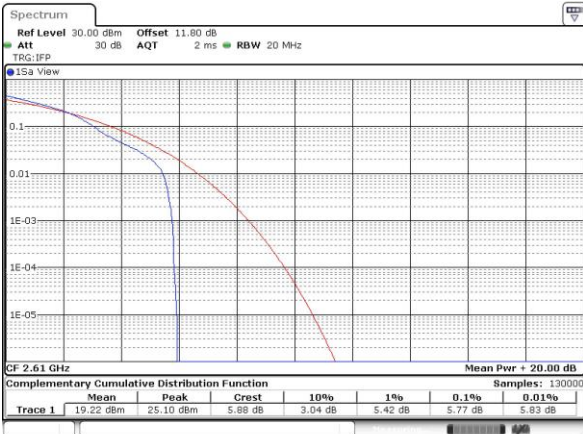

LTE Band 38 / 20MHz / 16QAM

Lowest Channel / 1RB

Date: 6 APR 2017 13:48:14

Lowest Channel / Full RB

Date: 6 APR 2017 13:48:28

Middle Channel / 1RB

Date: 6 APR 2017 13:48:46

Middle Channel / Full RB

Date: 6 APR 2017 13:48:59

Highest Channel / 1RB

Date: 6 APR 2017 13:49:26

Highest Channel / Full RB

Date: 6 APR 2017 13:49:39

LTE Band 38 / 20MHz / 64QAM

Lowest Channel / 1RB

Date: 27 APR 2017 19:54:23