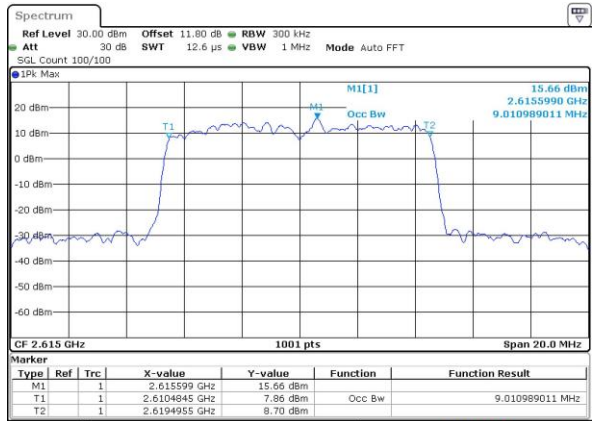

Highest Channel / 20MHz / QPSK

Date: 6 APR 2017 13:47:10

Highest Channel / 20MHz / 16QAM

Date: 6 APR 2017 13:47:20

LTE Band 38

Lowest Channel / 5MHz / 64QAM

Date: 27 APR 2017 19:47:30

Middle Channel / 5MHz / 64QAM

Date: 27 APR 2017 19:47:50

Highest Channel / 5MHz / 64QAM

Date: 27 APR 2017 19:48:11

LTE Band 38

Lowest Channel / 10MHz / 64QAM

Date: 27 APR 2017 19:48:32

Middle Channel / 10MHz / 64QAM

Date: 27 APR 2017 19:48:53

Highest Channel / 10MHz / 64QAM

Date: 27 APR 2017 19:49:13

LTE Band 38

Lowest Channel / 15MHz / 64QAM

Middle Channel / 15MHz / 64QAM

Highest Channel / 15MHz / 64QAM

LTE Band 38

Lowest Channel / 20MHz / 64QAM