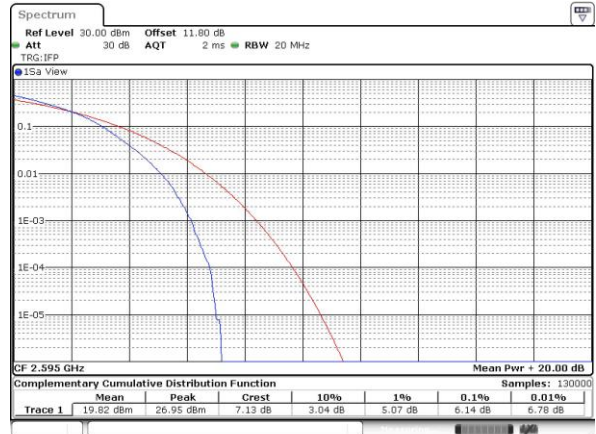

LTE Band 38 / 20MHz / 16QAM

Lowest Channel / 1RB

Date: 6 APR 2017 13:48:14

Lowest Channel / Full RB

Date: 6 APR 2017 13:48:28

Middle Channel / 1RB

Date: 6 APR 2017 13:48:46

Middle Channel / Full RB

Date: 6 APR 2017 13:48:59

Highest Channel / 1RB

Date: 6 APR 2017 13:49:26

Highest Channel / Full RB

Date: 6 APR 2017 13:49:39

LTE Band 38 / 20MHz / 64QAM

Lowest Channel / 1RB

Date: 27 APR 2017 19:54:23

Lowest Channel / Full RB

Date: 27 APR 2017 19:54:39

Middle Channel / 1RB

Date: 27 APR 2017 19:54:59

Middle Channel / Full RB

Date: 27 APR 2017 19:55:14

Highest Channel / 1RB

Date: 27 APR 2017 19:55:31

Highest Channel / Full RB

Date: 27 APR 2017 19:55:47

26dB Bandwidth

Mode	LTE Band 38 : 26dB BW(MHz)											
BW	1.4MHz		3MHz		5MHz		10MHz		15MHz		20MHz	
Mod.	QPSK	16QAM	QPSK	16QAM	QPSK	16QAM	QPSK	16QAM	QPSK	16QAM	QPSK	16QAM
Lowest CH	-	-	-	-	4.83	4.76	9.77	9.77	14.18	14.39	20.26	20.18
Middle CH	-	-	-	-	4.81	4.83	9.83	9.65	14.33	14.30	20.06	20.10
Highest CH	-	-	-	-	4.82	4.89	9.65	9.65	14.24	14.42	20.14	20.02
BW	1.4MHz		3MHz		5MHz		10MHz		15MHz		20MHz	
Mod.	-	64QAM	-	64QAM	-	64QAM	-	64QAM	-	64QAM	-	64QAM
Lowest CH	-	-	-	-	-	4.81	-	9.63	-	14.18	-	20.02
Middle CH	-	-	-	-	-	4.77	-	9.85	-	14.33	-	20.14
Highest CH	-	-	-	-	-	4.84	-	9.67	-	14.15	-	20.18