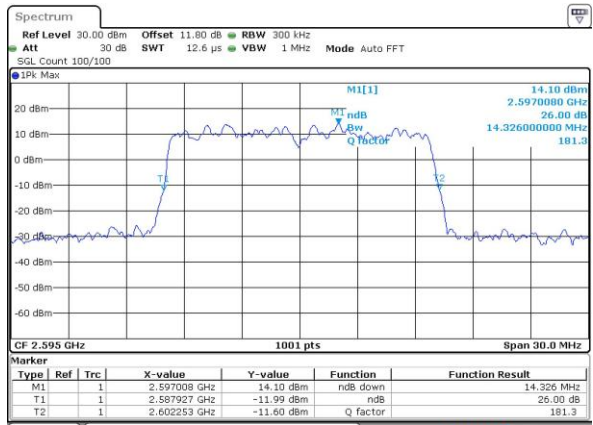

Date: 27 APR 2017 19:48:01

Highest Channel / 5MHz / 64QAM

Date: 27 APR 2017 19:48:21

LTE Band 38

Lowest Channel / 10MHz / 64QAM

Date: 27 APR 2017 19:48:42

Middle Channel / 10MHz / 64QAM

Date: 27 APR 2017 19:49:03

Highest Channel / 10MHz / 64QAM

Date: 27 APR 2017 19:49:24

LTE Band 38

Lowest Channel / 15MHz / 64QAM

Date: 27 APR 2017 19:49:45

Middle Channel / 15MHz / 64QAM

Date: 27 APR 2017 19:50:05

Highest Channel / 15MHz / 64QAM

Date: 27 APR 2017 19:50:26

LTE Band 38

Lowest Channel / 20MHz / 64QAM

Date: 27 APR 2017 19:53:24

Middle Channel / 20MHz / 64QAM

Date: 27 APR 2017 19:53:44

Highest Channel / 20MHz / 64QAM

Date: 27 APR 2017 19:54:05