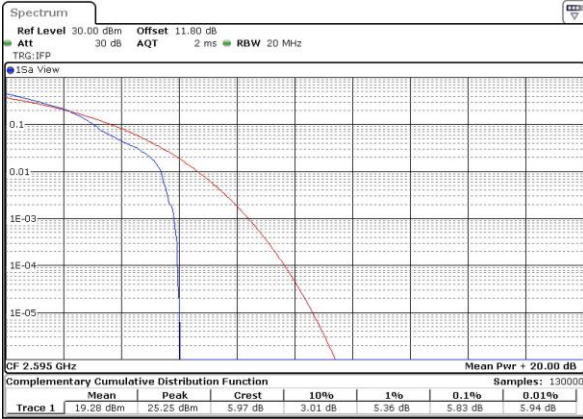

Date: 6 APR 2017 13:48:59

Highest Channel / 1RB

Date: 6 APR 2017 13:49:26

Highest Channel / Full RB

Date: 6 APR 2017 13:49:39

LTE Band 38 / 20MHz / 64QAM

Lowest Channel / 1RB

Date: 27 APR 2017 19:54:23

Lowest Channel / Full RB

Date: 27 APR 2017 19:54:39

Middle Channel / 1RB

Date: 27 APR 2017 19:54:59

Middle Channel / Full RB

Date: 27 APR 2017 19:55:14

Highest Channel / 1RB

Date: 27 APR 2017 19:55:31

Highest Channel / Full RB

Date: 27 APR 2017 19:55:47

26dB Bandwidth

Mode	LTE Band 38 : 26dB BW(MHz)											
BW	1.4MHz		3MHz		5MHz		10MHz		15MHz		20MHz	
Mod.	QPSK	16QAM	QPSK	16QAM	QPSK	16QAM	QPSK	16QAM	QPSK	16QAM	QPSK	16QAM
Lowest CH	-	-	-	-	4.83	4.76	9.77	9.77	14.18	14.39	20.26	20.18
Middle CH	-	-	-	-	4.81	4.83	9.83	9.65	14.33	14.30	20.06	20.10
Highest CH	-	-	-	-	4.82	4.89	9.65	9.65	14.24	14.42	20.14	20.02
BW	1.4MHz		3MHz		5MHz		10MHz		15MHz		20MHz	
Mod.	-	64QAM	-	64QAM	-	64QAM	-	64QAM	-	64QAM	-	64QAM
Lowest CH	-	-	-	-	-	4.81	-	9.63	-	14.18	-	20.02
Middle CH	-	-	-	-	-	4.77	-	9.85	-	14.33	-	20.14
Highest CH	-	-	-	-	-	4.84	-	9.67	-	14.15	-	20.18