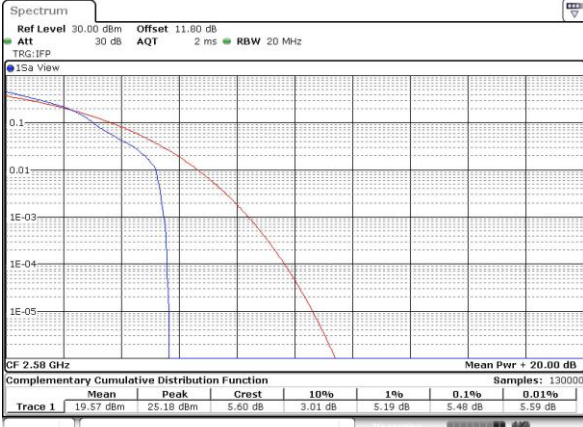

LTE Band 38 / 20MHz / 16QAM

Lowest Channel / 1RB

Date: 6 APR 2017 13:48:14

Lowest Channel / Full RB

Date: 6 APR 2017 13:48:28

Middle Channel / 1RB

Date: 6 APR 2017 13:48:46

Middle Channel / Full RB

Date: 6 APR 2017 13:48:59

Highest Channel / 1RB

Date: 6 APR 2017 13:49:26

Highest Channel / Full RB

Date: 6 APR 2017 13:49:39

LTE Band 38 / 20MHz / 64QAM

Lowest Channel / 1RB

Date: 27 APR 2017 19:54:23

Lowest Channel / Full RB

Date: 27 APR 2017 19:54:39

Middle Channel / 1RB

Date: 27 APR 2017 19:54:59

Middle Channel / Full RB

Date: 27 APR 2017 19:55:14

Highest Channel / 1RB

Date: 27 APR 2017 19:55:31