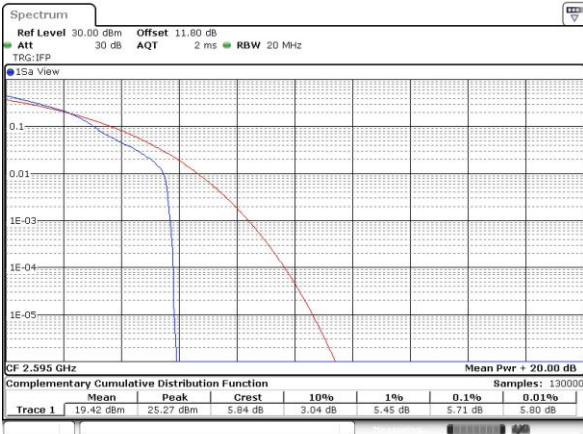

LTE Band 38 / 20MHz / 16QAM

Lowest Channel / 1RB

Date: 6 APR 2017 13:48:14

Lowest Channel / Full RB

Date: 6 APR 2017 13:48:28

Middle Channel / 1RB

Date: 6 APR 2017 13:48:46

Middle Channel / Full RB

Date: 6 APR 2017 13:48:59

Highest Channel / 1RB

Date: 6 APR 2017 13:49:26

Highest Channel / Full RB

Date: 6 APR 2017 13:49:39

LTE Band 38 / 20MHz / 64QAM

Lowest Channel / 1RB

Date: 27 APR 2017 19:54:23