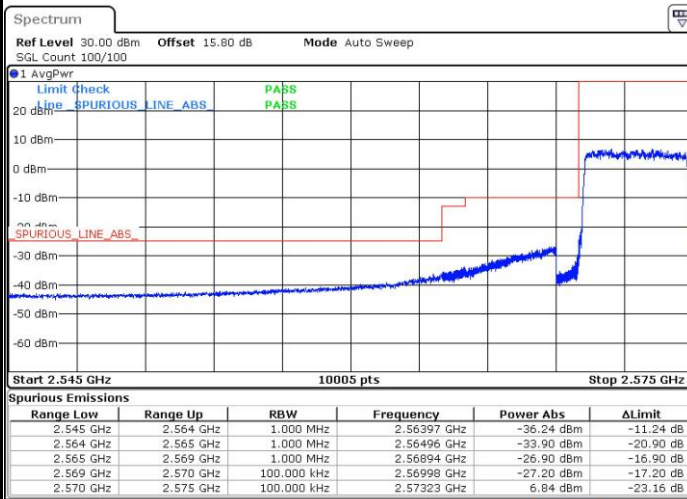

Date: 27 APR 2017 19:53:13

Middle Channel / 20MHz / 64QAM

Date: 27 APR 2017 19:53:34

Highest Channel / 20MHz / 64QAM

Date: 27 APR 2017 19:53:55

Conducted Band Edge

LTE Band 38 / 5MHz / QPSK

Lowest Band Edge / 1 RB

Date: 6 APR 2017 13:56:46

Highest Band Edge / 1 RB

Date: 6 APR 2017 14:03:45

Lowest Band Edge / Full RB

Date: 6 APR 2017 13:59:05

Highest Band Edge / Full RB

Date: 6 APR 2017 14:01:25

LTE Band 38 / 5MHz / 16QAM

Lowest Band Edge / 1RB

Date: 6 APR 2017 13:57:56

Highest Band Edge / 1 RB

Date: 6 APR 2017 14:04:55

Lowest Band Edge / Full RB

Date: 6 APR 2017 14:00:16

Highest Band Edge / Full RB

Date: 6 APR 2017 14:02:35

LTE Band 38 / 5MHz / 64QAM

Lowest Band Edge / 1RB

Date: 27.APR.2017 19:57:07

Highest Band Edge / 1 RB

Date: 27.APR.2017 20:00:36

Lowest Band Edge / Full RB

Date: 27.APR.2017 19:58:16

Highest Band Edge / Full RB