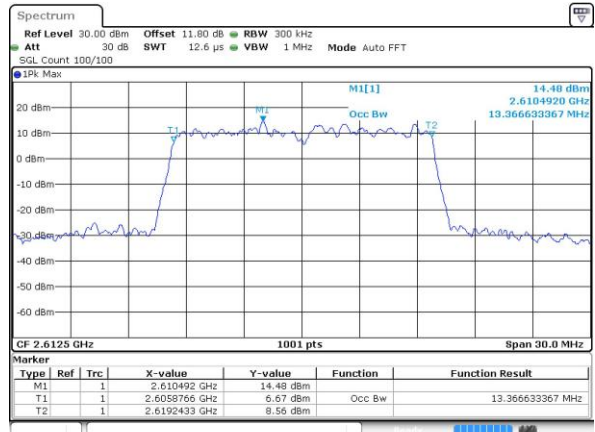

Highest Channel / 10MHz / 16QAM

Date: 6 APR 2017 13:43:11

LTE Band 38

Lowest Channel / 15MHz / QPSK

Date: 6 APR 2017 13:43:42

Lowest Channel / 15MHz / 16QAM

Date: 6 APR 2017 13:43:53

Middle Channel / 15MHz / QPSK

Date: 6 APR 2017 13:44:24

Middle Channel / 15MHz / 16QAM

Date: 6 APR 2017 13:44:34

Highest Channel / 15MHz / QPSK

Date: 6 APR 2017 13:45:05

Highest Channel / 15MHz / 16QAM

Date: 6 APR 2017 13:45:16

LTE Band 38