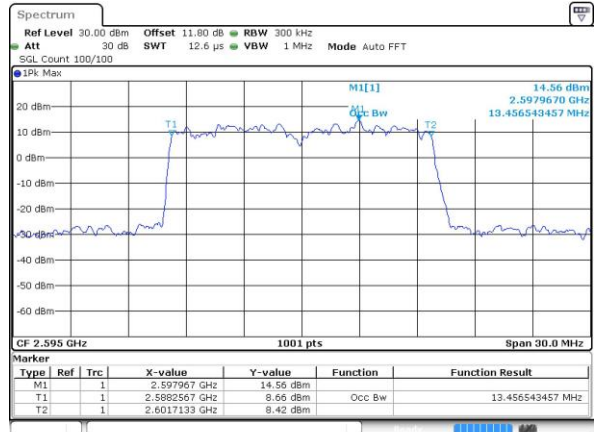

Highest Channel / 10MHz / 16QAM

Date: 6 APR 2017 13:43:11

LTE Band 38

Lowest Channel / 15MHz / QPSK

Date: 6 APR 2017 13:43:42

Lowest Channel / 15MHz / 16QAM

Date: 6 APR 2017 13:43:53

Middle Channel / 15MHz / QPSK

Date: 6 APR 2017 13:44:24

Middle Channel / 15MHz / 16QAM

Date: 6 APR 2017 13:44:34

Highest Channel / 15MHz / QPSK

Date: 6 APR 2017 13:45:05

Highest Channel / 15MHz / 16QAM

Date: 6 APR 2017 13:45:16

LTE Band 38