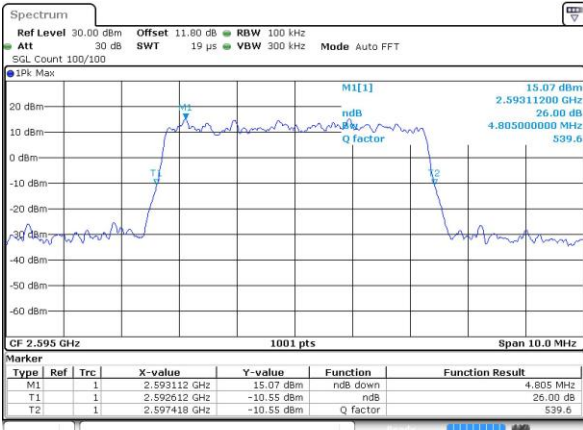

Highest Channel / Full RB

Date: 27 APR 2017 19:55:47

26dB Bandwidth

Mode	LTE Band 38 : 26dB BW(MHz)											
BW	1.4MHz		3MHz		5MHz		10MHz		15MHz		20MHz	
Mod.	QPSK	16QAM	QPSK	16QAM	QPSK	16QAM	QPSK	16QAM	QPSK	16QAM	QPSK	16QAM
Lowest CH	-	-	-	-	4.83	4.76	9.77	9.77	14.18	14.39	20.26	20.18
Middle CH	-	-	-	-	4.81	4.83	9.83	9.65	14.33	14.30	20.06	20.10
Highest CH	-	-	-	-	4.82	4.89	9.65	9.65	14.24	14.42	20.14	20.02
BW	1.4MHz		3MHz		5MHz		10MHz		15MHz		20MHz	
Mod.	-	64QAM	-	64QAM	-	64QAM	-	64QAM	-	64QAM	-	64QAM
Lowest CH	-	-	-	-	-	4.81	-	9.63	-	14.18	-	20.02
Middle CH	-	-	-	-	-	4.77	-	9.85	-	14.33	-	20.14
Highest CH	-	-	-	-	-	4.84	-	9.67	-	14.15	-	20.18

LTE Band 38

Lowest Channel / 5MHz / QPSK

Date: 6 APR 2017 13:39:54

Lowest Channel / 5MHz / 16QAM

Date: 6 APR 2017 13:40:04

Middle Channel / 5MHz / QPSK

Date: 6 APR 2017 13:40:35

Middle Channel / 5MHz / 16QAM

Date: 6 APR 2017 13:40:46

Highest Channel / 5MHz / QPSK

Date: 6 APR 2017 13:41:17

Highest Channel / 5MHz / 16QAM

Date: 6 APR 2017 13:41:27

LTE Band 38

Lowest Channel / 10MHz / QPSK

Date: 6 APR 2017 13:41:58