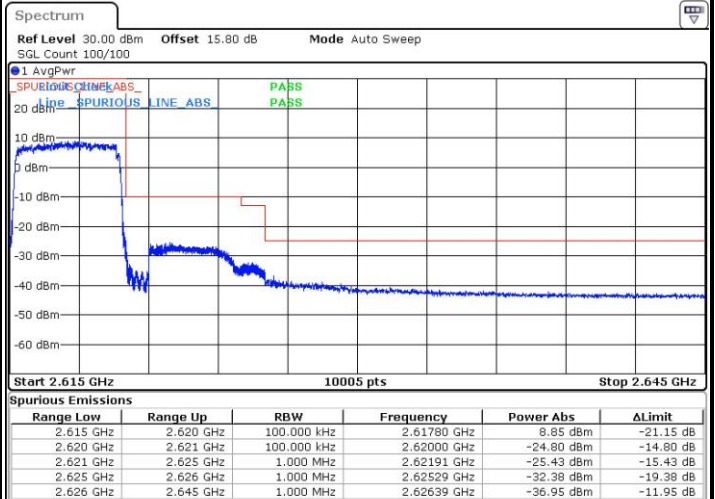

Date: 27 APR 2017 19:53:13

Middle Channel / 20MHz / 64QAM

Date: 27 APR 2017 19:53:34

Highest Channel / 20MHz / 64QAM

Date: 27 APR 2017 19:53:55

Conducted Band Edge

LTE Band 38 / 5MHz / QPSK

Lowest Band Edge / 1 RB

Date: 6 APR 2017 13:56:46

Highest Band Edge / 1 RB

Date: 6 APR 2017 14:03:45

Lowest Band Edge / Full RB

Date: 6 APR 2017 13:59:05

Highest Band Edge / Full RB

Date: 6 APR 2017 14:01:25

LTE Band 38 / 5MHz / 16QAM

Lowest Band Edge / 1RB

Date: 6 APR 2017 13:57:56

Highest Band Edge / 1 RB

Date: 6 APR 2017 14:04:55

Lowest Band Edge / Full RB

Date: 6 APR 2017 14:00:16

Highest Band Edge / Full RB

Date: 6 APR 2017 14:02:35

LTE Band 38 / 5MHz / 64QAM

Lowest Band Edge / 1RB

Date: 27.APR.2017 19:57:07

Highest Band Edge / 1 RB

Date: 27.APR.2017 20:00:36

Lowest Band Edge / Full RB

Date: 27.APR.2017 19:58:16

Highest Band Edge / Full RB