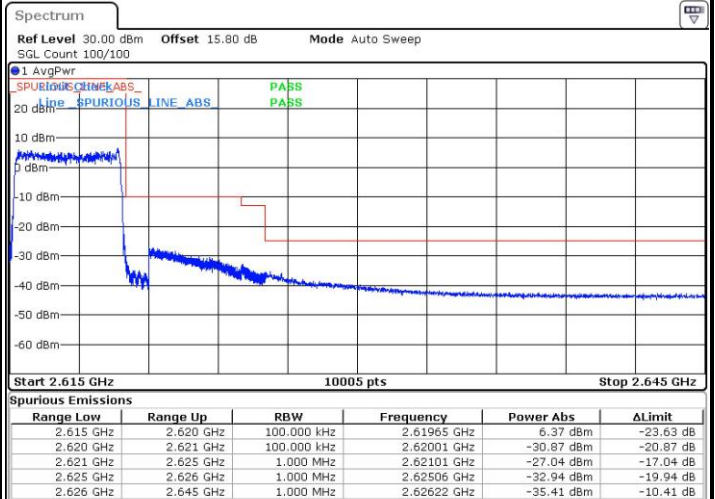

Date: 27 APR 2017 19:53:13

Middle Channel / 20MHz / 64QAM

Date: 27 APR 2017 19:53:34

Highest Channel / 20MHz / 64QAM

Date: 27 APR 2017 19:53:55

Conducted Band Edge

LTE Band 38 / 5MHz / QPSK

Lowest Band Edge / 1 RB

Date: 6 APR 2017 13:56:46

Highest Band Edge / 1 RB

Date: 6 APR 2017 14:03:45

Lowest Band Edge / Full RB

Date: 6 APR 2017 13:59:05

Highest Band Edge / Full RB

Date: 6 APR 2017 14:01:25

LTE Band 38 / 5MHz / 16QAM

Lowest Band Edge / 1RB

Date: 6 APR 2017 13:57:56

Highest Band Edge / 1 RB

Date: 6 APR 2017 14:04:55

Lowest Band Edge / Full RB

Date: 6 APR 2017 14:00:16

Highest Band Edge / Full RB

Date: 6 APR 2017 14:02:35

LTE Band 38 / 5MHz / 64QAM

Lowest Band Edge / 1RB

Date: 27.APR.2017 19:57:07

Highest Band Edge / 1 RB

Date: 27.APR.2017 20:00:36

Lowest Band Edge / Full RB

Date: 27.APR.2017 19:58:16

Highest Band Edge / Full RB