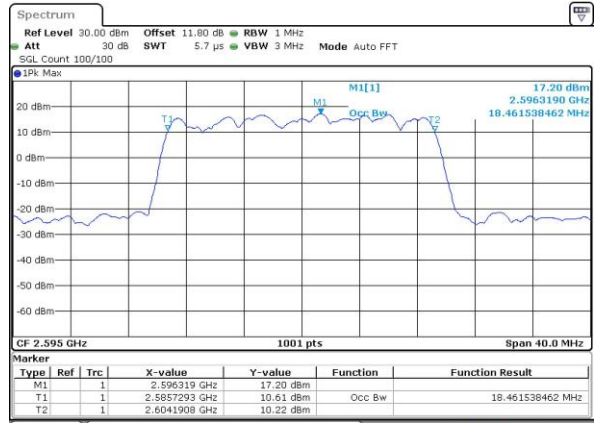

Date: 6 APR 2017 13:44:24

Middle Channel / 15MHz / 16QAM

Date: 6 APR 2017 13:44:34

Highest Channel / 15MHz / QPSK

Date: 6 APR 2017 13:45:05

Highest Channel / 15MHz / 16QAM

Date: 6 APR 2017 13:45:16

LTE Band 38

Lowest Channel / 20MHz / QPSK

Date: 6 APR 2017 13:45:47

Lowest Channel / 20MHz / 16QAM

Date: 6 APR 2017 13:45:57

Middle Channel / 20MHz / QPSK

Date: 6 APR 2017 13:46:28

Middle Channel / 20MHz / 16QAM

Date: 6 APR 2017 13:46:39

Highest Channel / 20MHz / QPSK

Date: 6 APR 2017 13:47:10

Highest Channel / 20MHz / 16QAM

Date: 6 APR 2017 13:47:20

LTE Band 38

Lowest Channel / 5MHz / 64QAM

Date: 27 APR 2017 19:47:30

Middle Channel / 5MHz / 64QAM

Date: 27 APR 2017 19:47:50

Highest Channel / 5MHz / 64QAM

Date: 27 APR 2017 19:48:11

LTE Band 38

Lowest Channel / 10MHz / 64QAM

Date: 27 APR 2017 19:48:32

Middle Channel / 10MHz / 64QAM

Date: 27 APR 2017 19:48:53