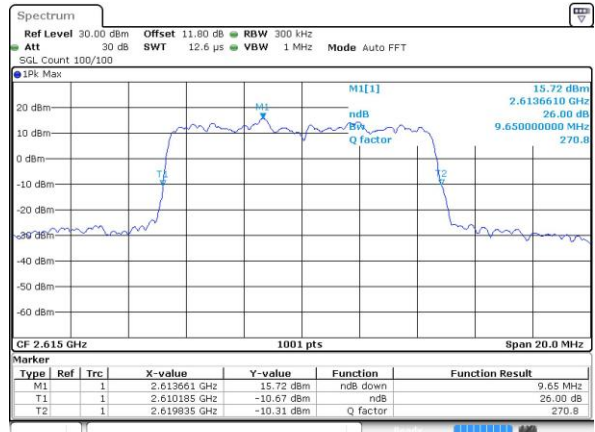

Date: 6 APR 2017 13:40:46

Highest Channel / 5MHz / QPSK

Date: 6 APR 2017 13:41:17

Highest Channel / 5MHz / 16QAM

Date: 6 APR 2017 13:41:27

LTE Band 38

Lowest Channel / 10MHz / QPSK

Date: 6 APR 2017 13:41:58

Lowest Channel / 10MHz / 16QAM

Date: 6 APR 2017 13:42:09

Middle Channel / 10MHz / QPSK

Date: 6 APR 2017 13:42:40

Middle Channel / 10MHz / 16QAM

Date: 6 APR 2017 13:42:50

Highest Channel / 10MHz / QPSK

Date: 6 APR 2017 13:43:21

Highest Channel / 10MHz / 16QAM

Date: 6 APR 2017 13:43:32

LTE Band 38

Lowest Channel / 15MHz / QPSK

Date: 6 APR 2017 13:44:03

Lowest Channel / 15MHz / 16QAM

Date: 6 APR 2017 13:44:14

Middle Channel / 15MHz / QPSK