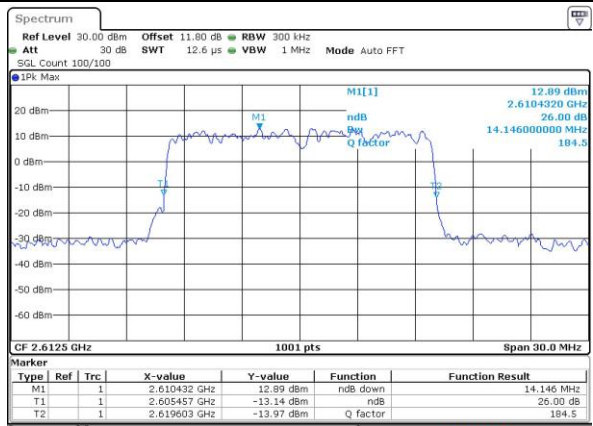

Date: 27 APR 2017 19:48:01

Highest Channel / 5MHz / 64QAM

Date: 27 APR 2017 19:48:21

LTE Band 38

Lowest Channel / 10MHz / 64QAM

Date: 27 APR 2017 19:48:42

Middle Channel / 10MHz / 64QAM

Date: 27 APR 2017 19:49:03

Highest Channel / 10MHz / 64QAM

Date: 27 APR 2017 19:49:24

LTE Band 38

Lowest Channel / 15MHz / 64QAM

Date: 27 APR 2017 19:49:45

Middle Channel / 15MHz / 64QAM

Date: 27 APR 2017 19:50:05

Highest Channel / 15MHz / 64QAM

Date: 27 APR 2017 19:50:26

LTE Band 38

Lowest Channel / 20MHz / 64QAM

Date: 27 APR 2017 19:53:24

Middle Channel / 20MHz / 64QAM

Date: 27 APR 2017 19:53:44

Highest Channel / 20MHz / 64QAM

Date: 27 APR 2017 19:54:05