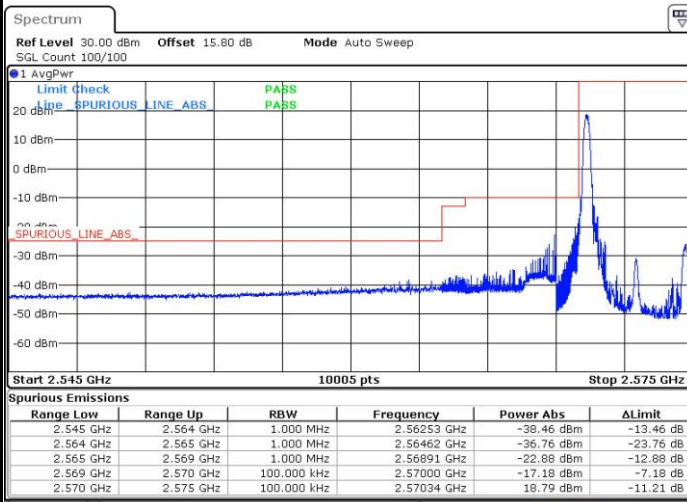

Date: 27 APR 2017 19:53:13

Middle Channel / 20MHz / 64QAM

Date: 27 APR 2017 19:53:34

Highest Channel / 20MHz / 64QAM

Date: 27 APR 2017 19:53:55

Conducted Band Edge

LTE Band 38 / 5MHz / QPSK

Lowest Band Edge / 1 RB

Date: 6 APR 2017 13:56:46

Highest Band Edge / 1 RB

Date: 6 APR 2017 14:03:45

Lowest Band Edge / Full RB

Date: 6 APR 2017 13:59:05

Highest Band Edge / Full RB

Date: 6 APR 2017 14:01:25

LTE Band 38 / 5MHz / 16QAM

Lowest Band Edge / 1RB

Date: 6 APR 2017 13:57:56

Highest Band Edge / 1 RB

Date: 6 APR 2017 14:04:55

Lowest Band Edge / Full RB

Date: 6 APR 2017 14:00:16

Highest Band Edge / Full RB

Date: 6 APR 2017 14:02:35

LTE Band 38 / 5MHz / 64QAM

Lowest Band Edge / 1RB

Date: 27.APR.2017 19:57:07

Highest Band Edge / 1 RB

Date: 27.APR.2017 20:00:36

Lowest Band Edge / Full RB

Date: 27.APR.2017 19:58:16

Highest Band Edge / Full RB