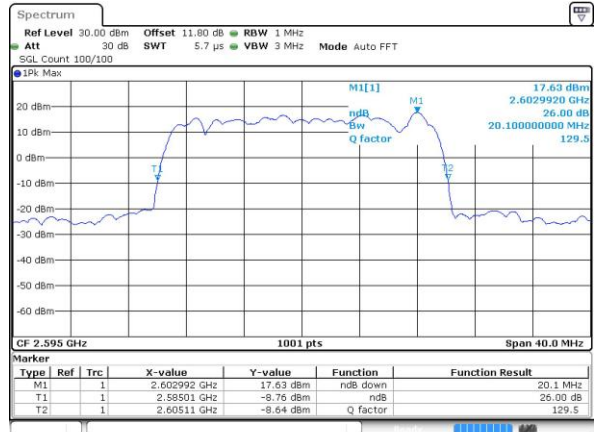

Date: 6 APR 2017 13:44:45

Middle Channel / 15MHz / 16QAM

Date: 6 APR 2017 13:44:55

Highest Channel / 15MHz / QPSK

Date: 6 APR 2017 13:45:26

Highest Channel / 15MHz / 16QAM

Date: 6 APR 2017 13:45:37

LTE Band 38

Lowest Channel / 20MHz / QPSK

Date: 6 APR 2017 13:46:08

Lowest Channel / 20MHz / 16QAM

Date: 6 APR 2017 13:46:18

Middle Channel / 20MHz / QPSK

Date: 6 APR 2017 13:46:49

Middle Channel / 20MHz / 16QAM

Date: 6 APR 2017 13:46:59

Highest Channel / 20MHz / QPSK

Date: 6 APR 2017 13:47:31

Highest Channel / 20MHz / 16QAM

Date: 6 APR 2017 13:47:41

LTE Band 38

Lowest Channel / 5MHz / 64QAM

Date: 27 APR 2017 19:47:40

Middle Channel / 5MHz / 64QAM