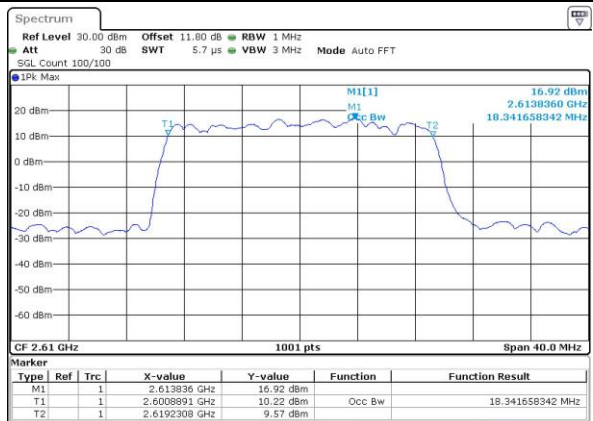

Date: 27 APR 2017 19:47:50

Highest Channel / 5MHz / 64QAM

Date: 27 APR 2017 19:48:11

LTE Band 38

Lowest Channel / 10MHz / 64QAM

Date: 27 APR 2017 19:48:32

Middle Channel / 10MHz / 64QAM

Date: 27 APR 2017 19:48:53

Highest Channel / 10MHz / 64QAM

Date: 27 APR 2017 19:49:13

LTE Band 38

Lowest Channel / 15MHz / 64QAM

Middle Channel / 15MHz / 64QAM

Highest Channel / 15MHz / 64QAM

LTE Band 38

Lowest Channel / 20MHz / 64QAM

Date: 27 APR 2017 19:53:13

Middle Channel / 20MHz / 64QAM

Date: 27 APR 2017 19:53:34

Highest Channel / 20MHz / 64QAM

Date: 27 APR 2017 19:53:55

Conducted Band Edge

LTE Band 38 / 5MHz / QPSK

Lowest Band Edge / 1 RB

Date: 6 APR 2017 13:56:46

Highest Band Edge / 1 RB

Date: 6 APR 2017 14:03:45

Lowest Band Edge / Full RB

Date: 6 APR 2017 13:59:05

Highest Band Edge / Full RB

Date: 6 APR 2017 14:01:25

LTE Band 38 / 5MHz / 16QAM