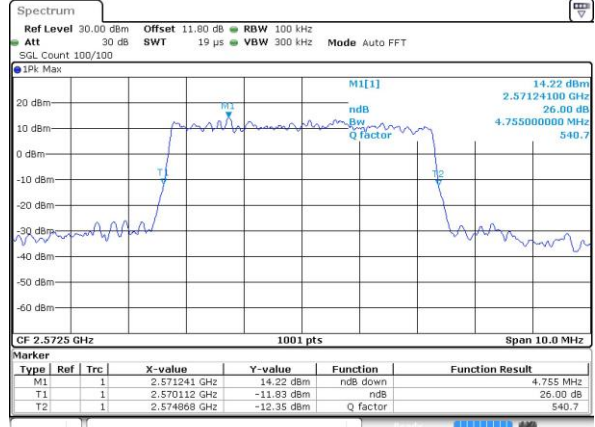

Lowest Channel / Full RB

Date: 27 APR 2017 19:54:39

Middle Channel / 1RB

Date: 27 APR 2017 19:54:59

Middle Channel / Full RB

Date: 27 APR 2017 19:55:14

Highest Channel / 1RB

Date: 27 APR 2017 19:55:31

Highest Channel / Full RB

Date: 27 APR 2017 19:55:47

26dB Bandwidth

Mode	LTE Band 38 : 26dB BW(MHz)											
BW	1.4MHz		3MHz		5MHz		10MHz		15MHz		20MHz	
Mod.	QPSK	16QAM	QPSK	16QAM	QPSK	16QAM	QPSK	16QAM	QPSK	16QAM	QPSK	16QAM
Lowest CH	-	-	-	-	4.83	4.76	9.77	9.77	14.18	14.39	20.26	20.18
Middle CH	-	-	-	-	4.81	4.83	9.83	9.65	14.33	14.30	20.06	20.10
Highest CH	-	-	-	-	4.82	4.89	9.65	9.65	14.24	14.42	20.14	20.02
BW	1.4MHz		3MHz		5MHz		10MHz		15MHz		20MHz	
Mod.	-	64QAM	-	64QAM	-	64QAM	-	64QAM	-	64QAM	-	64QAM
Lowest CH	-	-	-	-	-	4.81	-	9.63	-	14.18	-	20.02
Middle CH	-	-	-	-	-	4.77	-	9.85	-	14.33	-	20.14
Highest CH	-	-	-	-	-	4.84	-	9.67	-	14.15	-	20.18

LTE Band 38

Lowest Channel / 5MHz / QPSK

Date: 6 APR 2017 13:39:54

Lowest Channel / 5MHz / 16QAM

Date: 6 APR 2017 13:40:04

Middle Channel / 5MHz / QPSK

Date: 6 APR 2017 13:40:35

Middle Channel / 5MHz / 16QAM