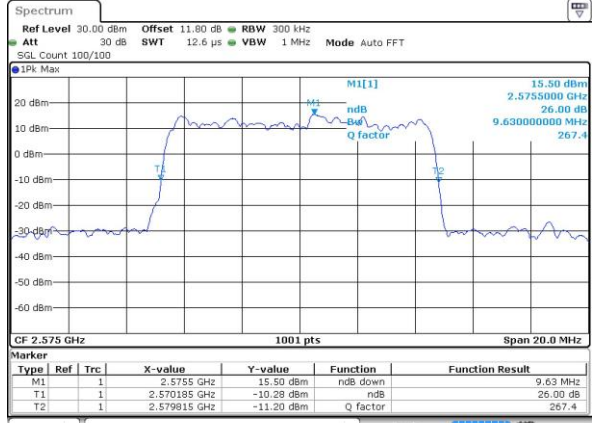

Highest Channel / 20MHz / QPSK

Date: 6 APR 2017 13:47:31

Highest Channel / 20MHz / 16QAM

Date: 6 APR 2017 13:47:41

LTE Band 38

Lowest Channel / 5MHz / 64QAM

Date: 27 APR 2017 19:47:40

Middle Channel / 5MHz / 64QAM

Date: 27 APR 2017 19:48:01

Highest Channel / 5MHz / 64QAM

Date: 27 APR 2017 19:48:21

LTE Band 38

Lowest Channel / 10MHz / 64QAM

Date: 27 APR 2017 19:48:42

Middle Channel / 10MHz / 64QAM

Date: 27 APR 2017 19:49:03

Highest Channel / 10MHz / 64QAM

Date: 27 APR 2017 19:49:24

LTE Band 38

Lowest Channel / 15MHz / 64QAM

Date: 27 APR 2017 19:49:45

Middle Channel / 15MHz / 64QAM

Date: 27 APR 2017 19:50:05

Highest Channel / 15MHz / 64QAM