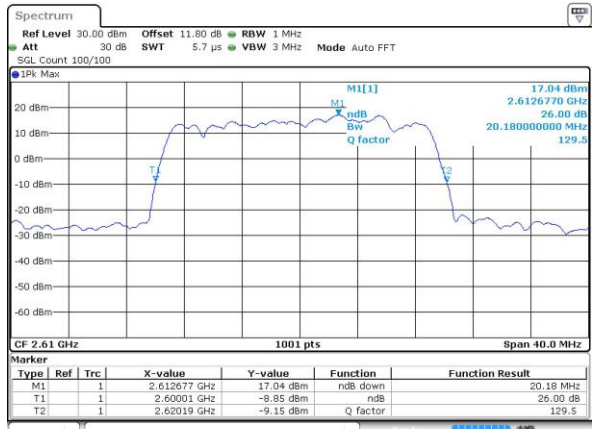

Highest Channel / 10MHz / 64QAM

Date: 27 APR 2017 19:49:24

LTE Band 38

Lowest Channel / 15MHz / 64QAM

Date: 27 APR 2017 19:49:45

Middle Channel / 15MHz / 64QAM

Date: 27 APR 2017 19:50:05

Highest Channel / 15MHz / 64QAM

Date: 27 APR 2017 19:50:26

LTE Band 38

Lowest Channel / 20MHz / 64QAM

Date: 27 APR 2017 19:53:24

Middle Channel / 20MHz / 64QAM

Date: 27 APR 2017 19:53:44

Highest Channel / 20MHz / 64QAM

Date: 27 APR 2017 19:54:05

Occupied Bandwidth

Mode	LTE Band 38 : 99%OBW(MHz)											
BW	1.4MHz		3MHz		5MHz		10MHz		15MHz		20MHz	
Mod.	QPSK	16QAM	QPSK	16QAM	QPSK	16QAM	QPSK	16QAM	QPSK	16QAM	QPSK	16QAM
Lowest CH	-	-	-	-	4.5	4.5	9.01	9.03	13.49	13.43	18.46	18.34
Middle CH	-	-	-	-	4.49	4.49	9.05	8.99	13.4	13.46	18.26	18.46
Highest CH	-	-	-	-	4.48	4.47	9.03	9.01	13.4	13.37	18.3	18.26
BW	1.4MHz		3MHz		5MHz		10MHz		15MHz		20MHz	
Mod.	-	64QAM	-	64QAM	-	64QAM	-	64QAM	-	64QAM	-	64QAM
Lowest CH	-	-	-	-	-	4.45	-	9.01	-	13.46	-	18.26
Middle CH	-	-	-	-	-	4.48	-	9.05	-	13.4	-	18.26
Highest CH	-	-	-	-	-	4.49	-	9.01	-	13.46	-	18.34