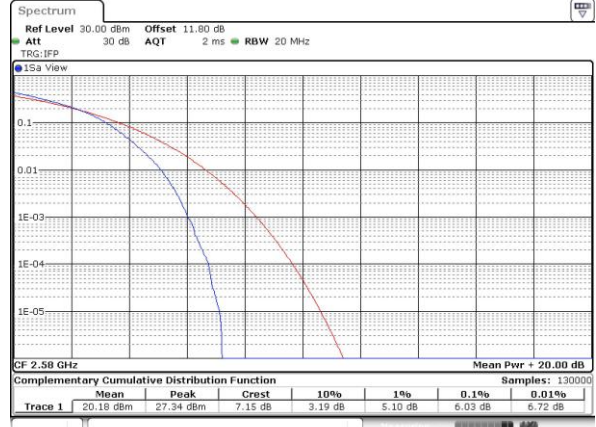

LTE Band 38 / 20MHz / 16QAM

Lowest Channel / 1RB

Date: 6 APR 2017 13:48:14

Lowest Channel / Full RB

Date: 6 APR 2017 13:48:28

Middle Channel / 1RB

Date: 6 APR 2017 13:48:46

Middle Channel / Full RB

Date: 6 APR 2017 13:48:59

Highest Channel / 1RB

Date: 6 APR 2017 13:49:26

Highest Channel / Full RB

Date: 6 APR 2017 13:49:39

LTE Band 38 / 20MHz / 64QAM

Lowest Channel / 1RB

Date: 27 APR 2017 19:54:23