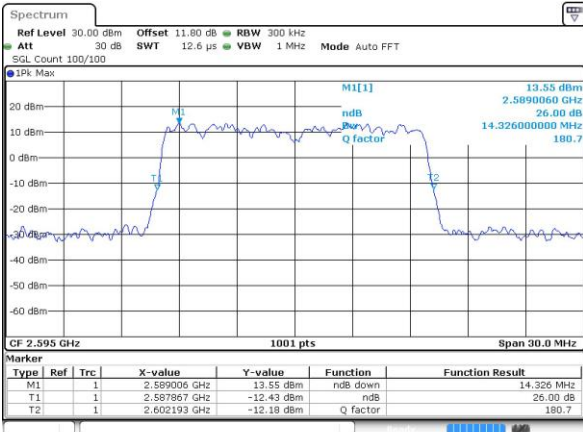

Highest Channel / 10MHz / 16QAM

Date: 6 APR 2017 13:43:32

LTE Band 38

Lowest Channel / 15MHz / QPSK

Date: 6 APR 2017 13:44:03

Lowest Channel / 15MHz / 16QAM

Date: 6 APR 2017 13:44:14

Middle Channel / 15MHz / QPSK

Date: 6 APR 2017 13:44:45

Middle Channel / 15MHz / 16QAM

Date: 6 APR 2017 13:44:55

Highest Channel / 15MHz / QPSK

Date: 6 APR 2017 13:45:26

Highest Channel / 15MHz / 16QAM

Date: 6 APR 2017 13:45:37

LTE Band 38