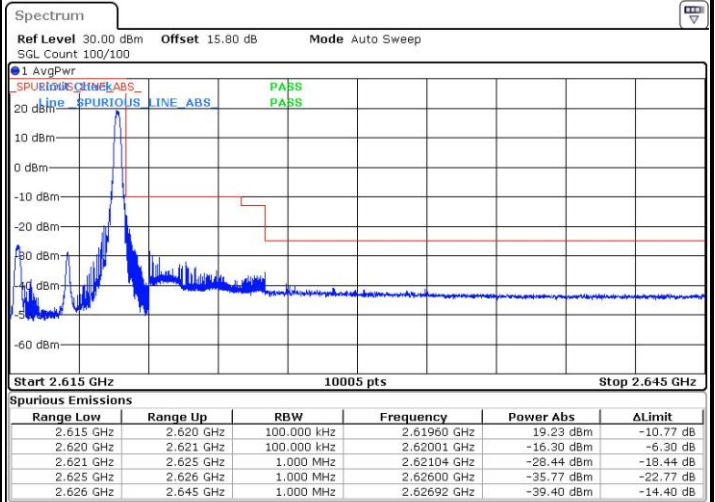

Date: 27 APR 2017 19:53:13

Middle Channel / 20MHz / 64QAM

Date: 27 APR 2017 19:53:34

Highest Channel / 20MHz / 64QAM

Date: 27 APR 2017 19:53:55

Conducted Band Edge

LTE Band 38 / 5MHz / QPSK

Lowest Band Edge / 1 RB

Date: 6 APR 2017 13:56:46

Highest Band Edge / 1 RB

Date: 6 APR 2017 14:03:45

Lowest Band Edge / Full RB

Date: 6 APR 2017 13:59:05

Highest Band Edge / Full RB

Date: 6 APR 2017 14:01:25

LTE Band 38 / 5MHz / 16QAM

Lowest Band Edge / 1RB

Date: 6 APR 2017 13:57:56

Highest Band Edge / 1 RB

Date: 6 APR 2017 14:04:55

Lowest Band Edge / Full RB

Date: 6 APR 2017 14:00:16

Highest Band Edge / Full RB

Date: 6 APR 2017 14:02:35

LTE Band 38 / 5MHz / 64QAM

Lowest Band Edge / 1RB

Date: 27.APR.2017 19:57:07

Highest Band Edge / 1 RB

Date: 27.APR.2017 20:00:36

Lowest Band Edge / Full RB

Date: 27.APR.2017 19:58:16

Highest Band Edge / Full RB