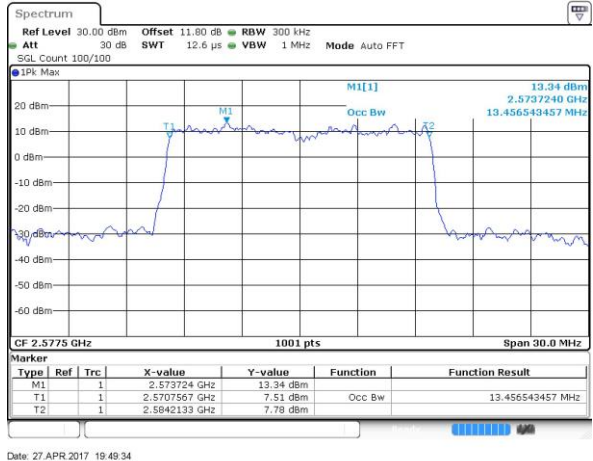

Date: 27 APR 2017 19:47:50

Highest Channel / 5MHz / 64QAM

Date: 27 APR 2017 19:48:11

LTE Band 38

Lowest Channel / 10MHz / 64QAM

Date: 27 APR 2017 19:48:32

Middle Channel / 10MHz / 64QAM

Date: 27 APR 2017 19:48:53

Highest Channel / 10MHz / 64QAM

Date: 27 APR 2017 19:49:13

LTE Band 38

Lowest Channel / 15MHz / 64QAM

Middle Channel / 15MHz / 64QAM

Highest Channel / 15MHz / 64QAM

LTE Band 38

Lowest Channel / 20MHz / 64QAM

Date: 27 APR 2017 19:53:13

Middle Channel / 20MHz / 64QAM

Date: 27 APR 2017 19:53:34

Highest Channel / 20MHz / 64QAM

Date: 27 APR 2017 19:53:55

Conducted Band Edge

LTE Band 38 / 5MHz / QPSK

Lowest Band Edge / 1 RB

Date: 6 APR 2017 13:56:46

Highest Band Edge / 1 RB

Date: 6 APR 2017 14:03:45

Lowest Band Edge / Full RB

Date: 6 APR 2017 13:59:05

Highest Band Edge / Full RB

Date: 6 APR 2017 14:01:25

LTE Band 38 / 5MHz / 16QAM