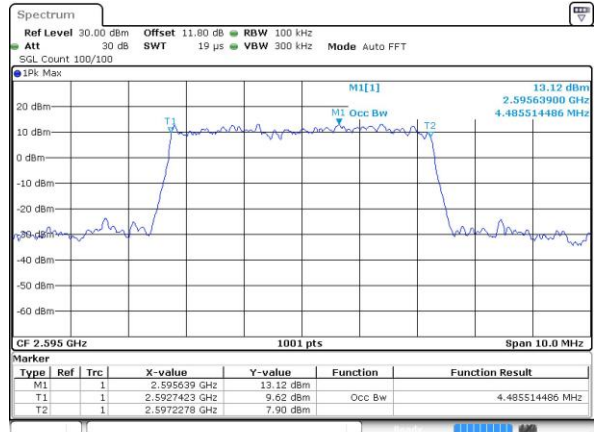

LTE Band 38

Lowest Channel / 5MHz / QPSK

Date: 6 APR 2017 13:38:31

Lowest Channel / 5MHz / 16QAM

Date: 6 APR 2017 13:38:42

Middle Channel / 5MHz / QPSK

Date: 6 APR 2017 13:40:15

Middle Channel / 5MHz / 16QAM

Date: 6 APR 2017 13:40:25

Highest Channel / 5MHz / QPSK

Date: 6 APR 2017 13:40:56

Highest Channel / 5MHz / 16QAM

Date: 6 APR 2017 13:41:07

LTE Band 38

Lowest Channel / 10MHz / QPSK

Date: 6 APR 2017 13:41:38