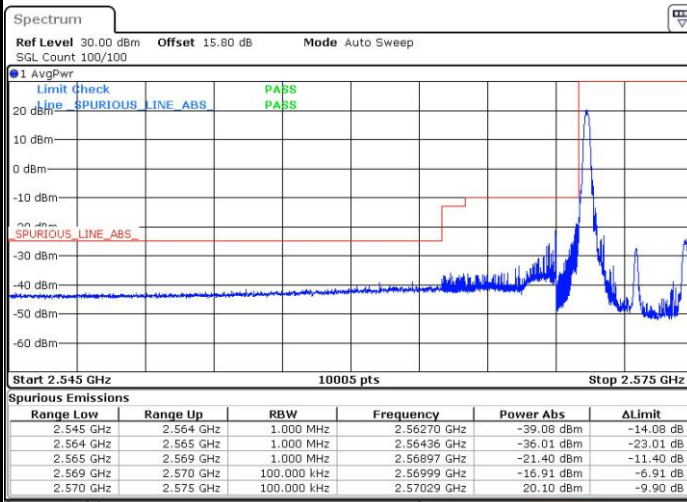

Date: 27 APR 2017 19:53:13

Middle Channel / 20MHz / 64QAM

Date: 27 APR 2017 19:53:34

Highest Channel / 20MHz / 64QAM

Date: 27 APR 2017 19:53:55

Conducted Band Edge

LTE Band 38 / 5MHz / QPSK

Lowest Band Edge / 1 RB

Date: 6 APR 2017 13:56:46

Highest Band Edge / 1 RB

Date: 6 APR 2017 14:03:45

Lowest Band Edge / Full RB

Date: 6 APR 2017 13:59:05

Highest Band Edge / Full RB

Date: 6 APR 2017 14:01:25

LTE Band 38 / 5MHz / 16QAM

Lowest Band Edge / 1RB

Date: 6 APR 2017 13:57:56

Highest Band Edge / 1 RB

Date: 6 APR 2017 14:04:55

Lowest Band Edge / Full RB

Date: 6 APR 2017 14:00:16

Highest Band Edge / Full RB

Date: 6 APR 2017 14:02:35

LTE Band 38 / 5MHz / 64QAM

Lowest Band Edge / 1RB

Date: 27.APR.2017 19:57:07

Highest Band Edge / 1 RB

Date: 27.APR.2017 20:00:36

Lowest Band Edge / Full RB

Date: 27.APR.2017 19:58:16

Highest Band Edge / Full RB