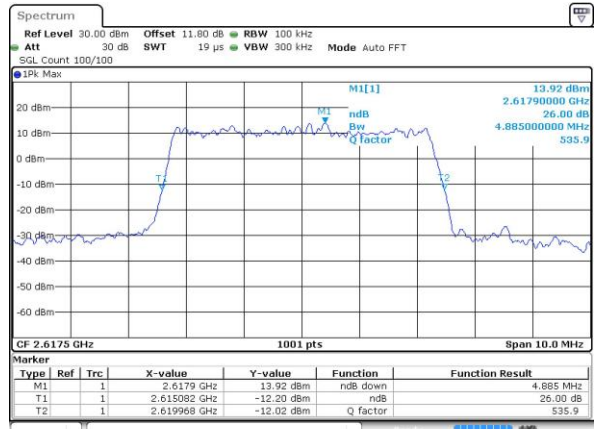

Highest Channel / Full RB

Date: 27 APR 2017 19:55:47

26dB Bandwidth

Mode	LTE Band 38 : 26dB BW(MHz)											
BW	1.4MHz		3MHz		5MHz		10MHz		15MHz		20MHz	
Mod.	QPSK	16QAM	QPSK	16QAM	QPSK	16QAM	QPSK	16QAM	QPSK	16QAM	QPSK	16QAM
Lowest CH	-	-	-	-	4.83	4.76	9.77	9.77	14.18	14.39	20.26	20.18
Middle CH	-	-	-	-	4.81	4.83	9.83	9.65	14.33	14.30	20.06	20.10
Highest CH	-	-	-	-	4.82	4.89	9.65	9.65	14.24	14.42	20.14	20.02
BW	1.4MHz		3MHz		5MHz		10MHz		15MHz		20MHz	
Mod.	-	64QAM	-	64QAM	-	64QAM	-	64QAM	-	64QAM	-	64QAM
Lowest CH	-	-	-	-	-	4.81	-	9.63	-	14.18	-	20.02
Middle CH	-	-	-	-	-	4.77	-	9.85	-	14.33	-	20.14
Highest CH	-	-	-	-	-	4.84	-	9.67	-	14.15	-	20.18

LTE Band 38

Lowest Channel / 5MHz / QPSK

Date: 6 APR 2017 13:39:54

Lowest Channel / 5MHz / 16QAM

Date: 6 APR 2017 13:40:04

Middle Channel / 5MHz / QPSK

Date: 6 APR 2017 13:40:35

Middle Channel / 5MHz / 16QAM

Date: 6 APR 2017 13:40:46

Highest Channel / 5MHz / QPSK

Date: 6 APR 2017 13:41:17

Highest Channel / 5MHz / 16QAM

Date: 6 APR 2017 13:41:27

LTE Band 38

Lowest Channel / 10MHz / QPSK

Date: 6 APR 2017 13:41:58