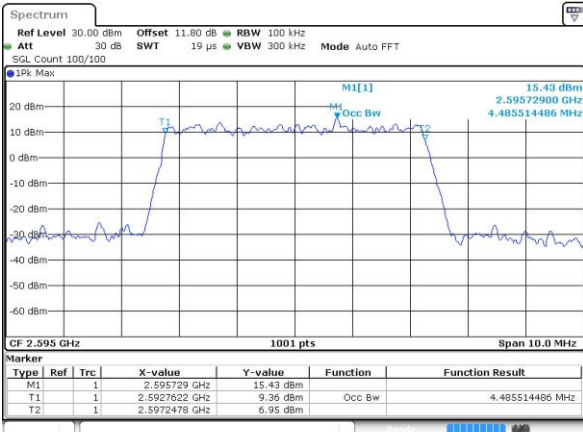

LTE Band 38

Lowest Channel / 5MHz / QPSK

Date: 6 APR 2017 13:38:31

Lowest Channel / 5MHz / 16QAM

Date: 6 APR 2017 13:38:42

Middle Channel / 5MHz / QPSK

Date: 6 APR 2017 13:40:15

Middle Channel / 5MHz / 16QAM

Date: 6 APR 2017 13:40:25

Highest Channel / 5MHz / QPSK

Date: 6 APR 2017 13:40:56

Highest Channel / 5MHz / 16QAM

Date: 6 APR 2017 13:41:07

LTE Band 38

Lowest Channel / 10MHz / QPSK

Date: 6 APR 2017 13:41:38