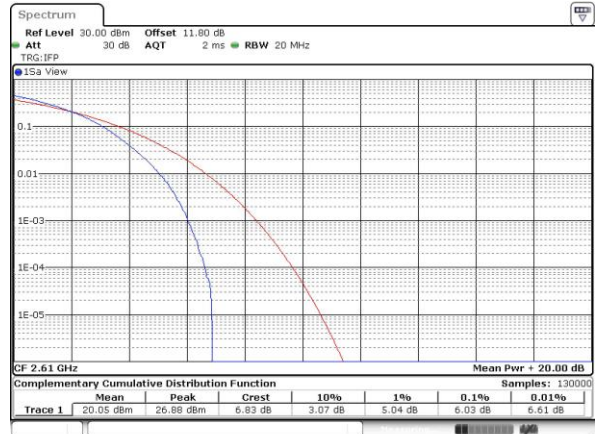

LTE Band 38 / 20MHz / 16QAM

Lowest Channel / 1RB

Date: 6 APR 2017 13:48:14

Lowest Channel / Full RB

Date: 6 APR 2017 13:48:28

Middle Channel / 1RB

Date: 6 APR 2017 13:48:46

Middle Channel / Full RB

Date: 6 APR 2017 13:48:59

Highest Channel / 1RB

Date: 6 APR 2017 13:49:26

Highest Channel / Full RB

Date: 6 APR 2017 13:49:39

LTE Band 38 / 20MHz / 64QAM

Lowest Channel / 1RB

Date: 27 APR 2017 19:54:23