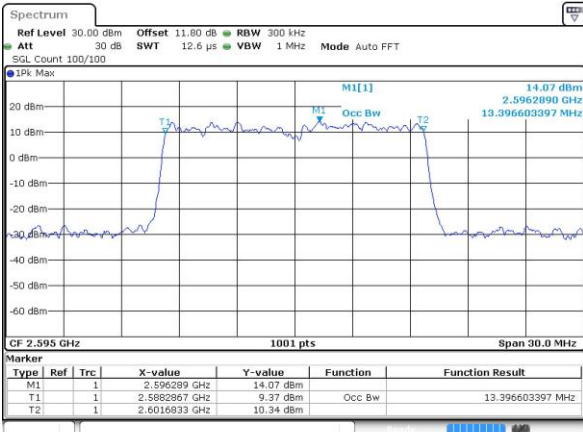

Highest Channel / 10MHz / 16QAM

Date: 6 APR 2017 13:43:11

LTE Band 38

Lowest Channel / 15MHz / QPSK

Date: 6 APR 2017 13:43:42

Lowest Channel / 15MHz / 16QAM

Date: 6 APR 2017 13:43:53

Middle Channel / 15MHz / QPSK

Date: 6 APR 2017 13:44:24

Middle Channel / 15MHz / 16QAM

Date: 6 APR 2017 13:44:34

Highest Channel / 15MHz / QPSK

Date: 6 APR 2017 13:45:05

Highest Channel / 15MHz / 16QAM

Date: 6 APR 2017 13:45:16

LTE Band 38