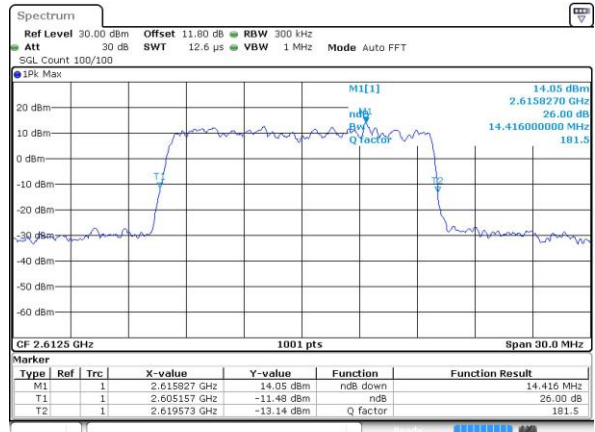

Date: 6 APR 2017 13:44:45

Middle Channel / 15MHz / 16QAM

Date: 6 APR 2017 13:44:55

Highest Channel / 15MHz / QPSK

Date: 6 APR 2017 13:45:26

Highest Channel / 15MHz / 16QAM

Date: 6 APR 2017 13:45:37

LTE Band 38