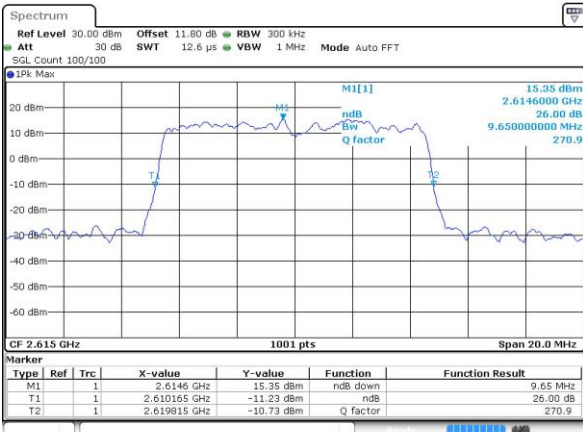

Date: 6 APR 2017 13:40:46

Highest Channel / 5MHz / QPSK

Date: 6 APR 2017 13:41:17

Highest Channel / 5MHz / 16QAM

Date: 6 APR 2017 13:41:27

LTE Band 38

Lowest Channel / 10MHz / QPSK

Date: 6 APR 2017 13:41:58

Lowest Channel / 10MHz / 16QAM

Date: 6 APR 2017 13:42:09

Middle Channel / 10MHz / QPSK

Date: 6 APR 2017 13:42:40

Middle Channel / 10MHz / 16QAM

Date: 6 APR 2017 13:42:50

Highest Channel / 10MHz / QPSK

Date: 6 APR 2017 13:43:21

Highest Channel / 10MHz / 16QAM

Date: 6 APR 2017 13:43:32

LTE Band 38

Lowest Channel / 15MHz / QPSK

Date: 6 APR 2017 13:44:03

Lowest Channel / 15MHz / 16QAM

Date: 6 APR 2017 13:44:14

Middle Channel / 15MHz / QPSK