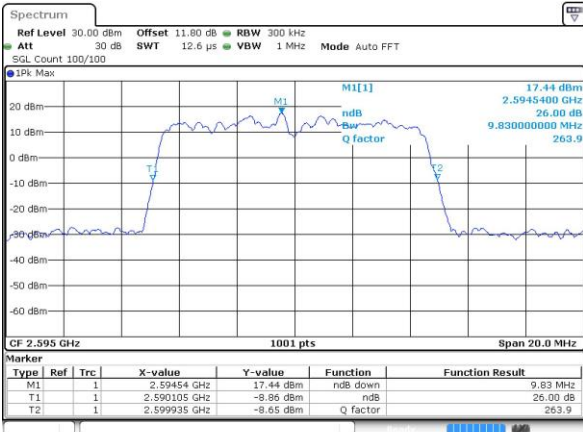

Middle Channel / 10MHz / QPSK

Date: 6 APR 2017 13:42:40