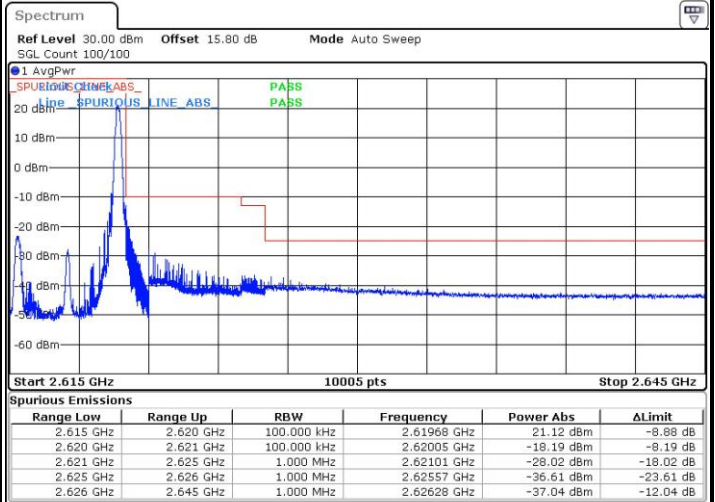

Date: 27 APR 2017 19:53:13

Middle Channel / 20MHz / 64QAM

Date: 27 APR 2017 19:53:34

Highest Channel / 20MHz / 64QAM

Date: 27 APR 2017 19:53:55

Conducted Band Edge

LTE Band 38 / 5MHz / QPSK

Lowest Band Edge / 1 RB

Date: 6 APR 2017 13:56:46

Highest Band Edge / 1 RB

Date: 6 APR 2017 14:03:45

Lowest Band Edge / Full RB

Date: 6 APR 2017 13:59:05

Highest Band Edge / Full RB

Date: 6 APR 2017 14:01:25

LTE Band 38 / 5MHz / 16QAM

Lowest Band Edge / 1RB

Date: 6 APR 2017 13:57:56

Highest Band Edge / 1 RB

Date: 6 APR 2017 14:04:55

Lowest Band Edge / Full RB

Date: 6 APR 2017 14:00:16

Highest Band Edge / Full RB

Date: 6 APR 2017 14:02:35

LTE Band 38 / 5MHz / 64QAM

Lowest Band Edge / 1RB

Date: 27.APR.2017 19:57:07

Highest Band Edge / 1 RB

Date: 27.APR.2017 20:00:36

Lowest Band Edge / Full RB

Date: 27.APR.2017 19:58:16

Highest Band Edge / Full RB