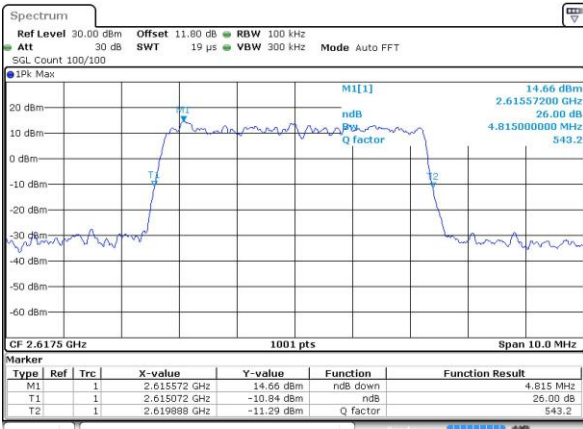

Highest Channel / Full RB

Date: 27 APR 2017 19:55:47

26dB Bandwidth

Mode	LTE Band 38 : 26dB BW(MHz)											
BW	1.4MHz		3MHz		5MHz		10MHz		15MHz		20MHz	
Mod.	QPSK	16QAM	QPSK	16QAM	QPSK	16QAM	QPSK	16QAM	QPSK	16QAM	QPSK	16QAM
Lowest CH	-	-	-	-	4.83	4.76	9.77	9.77	14.18	14.39	20.26	20.18
Middle CH	-	-	-	-	4.81	4.83	9.83	9.65	14.33	14.30	20.06	20.10
Highest CH	-	-	-	-	4.82	4.89	9.65	9.65	14.24	14.42	20.14	20.02
BW	1.4MHz		3MHz		5MHz		10MHz		15MHz		20MHz	
Mod.	-	64QAM	-	64QAM	-	64QAM	-	64QAM	-	64QAM	-	64QAM
Lowest CH	-	-	-	-	-	4.81	-	9.63	-	14.18	-	20.02
Middle CH	-	-	-	-	-	4.77	-	9.85	-	14.33	-	20.14
Highest CH	-	-	-	-	-	4.84	-	9.67	-	14.15	-	20.18

LTE Band 38

Lowest Channel / 5MHz / QPSK

Date: 6 APR 2017 13:39:54

Lowest Channel / 5MHz / 16QAM

Date: 6 APR 2017 13:40:04

Middle Channel / 5MHz / QPSK

Date: 6 APR 2017 13:40:35

Middle Channel / 5MHz / 16QAM

Date: 6 APR 2017 13:40:46

Highest Channel / 5MHz / QPSK

Date: 6 APR 2017 13:41:17

Highest Channel / 5MHz / 16QAM

Date: 6 APR 2017 13:41:27

LTE Band 38

Lowest Channel / 10MHz / QPSK

Date: 6 APR 2017 13:41:58