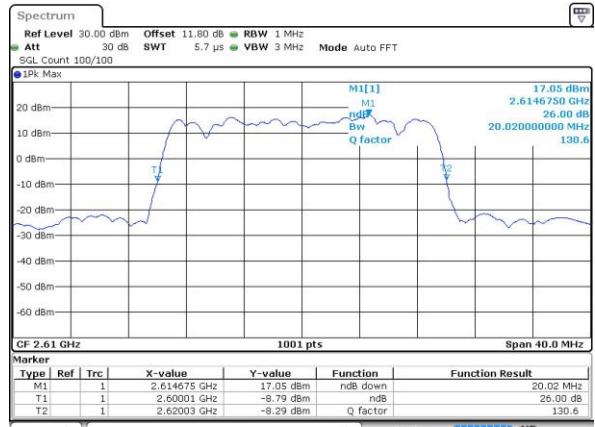

Date: 6 APR 2017 13:44:45

Middle Channel / 15MHz / 16QAM

Date: 6 APR 2017 13:44:55

Highest Channel / 15MHz / QPSK

Date: 6 APR 2017 13:45:26

Highest Channel / 15MHz / 16QAM

Date: 6 APR 2017 13:45:37

LTE Band 38

Lowest Channel / 20MHz / QPSK

Date: 6 APR 2017 13:46:08

Lowest Channel / 20MHz / 16QAM

Date: 6 APR 2017 13:46:18

Middle Channel / 20MHz / QPSK

Date: 6 APR 2017 13:46:49

Middle Channel / 20MHz / 16QAM

Date: 6 APR 2017 13:46:59

Highest Channel / 20MHz / QPSK

Date: 6 APR 2017 13:47:31

Highest Channel / 20MHz / 16QAM

Date: 6 APR 2017 13:47:41

LTE Band 38

Lowest Channel / 5MHz / 64QAM

Date: 27 APR 2017 19:47:40

Middle Channel / 5MHz / 64QAM

Date: 27 APR 2017 19:48:01

Highest Channel / 5MHz / 64QAM

Date: 27 APR 2017 19:48:21

LTE Band 38

Lowest Channel / 10MHz / 64QAM

Date: 27 APR 2017 19:48:42

Middle Channel / 10MHz / 64QAM

Date: 27 APR 2017 19:49:03