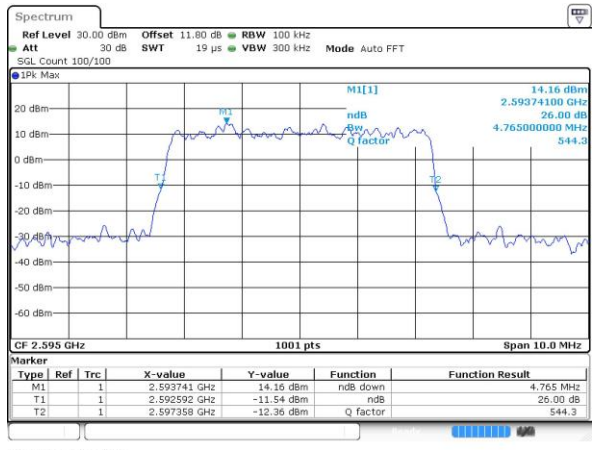

Highest Channel / 20MHz / QPSK

Date: 6 APR 2017 13:47:31

Highest Channel / 20MHz / 16QAM

Date: 6 APR 2017 13:47:41

LTE Band 38

Lowest Channel / 5MHz / 64QAM

Date: 27 APR 2017 19:47:40

Middle Channel / 5MHz / 64QAM

Date: 27 APR 2017 19:48:01

Highest Channel / 5MHz / 64QAM

Date: 27 APR 2017 19:48:21

LTE Band 38

Lowest Channel / 10MHz / 64QAM

Date: 27 APR 2017 19:48:42

Middle Channel / 10MHz / 64QAM

Date: 27 APR 2017 19:49:03