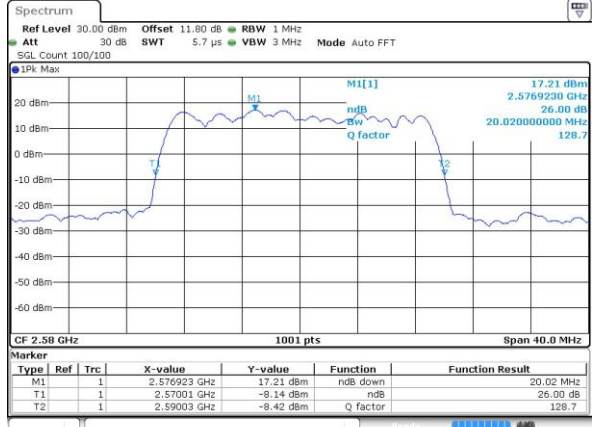

Date: 27 APR 2017 19:48:01

Highest Channel / 5MHz / 64QAM

Date: 27 APR 2017 19:48:21

LTE Band 38

Lowest Channel / 10MHz / 64QAM

Date: 27 APR 2017 19:48:42

Middle Channel / 10MHz / 64QAM

Date: 27 APR 2017 19:49:03

Highest Channel / 10MHz / 64QAM

Date: 27 APR 2017 19:49:24

LTE Band 38

Lowest Channel / 15MHz / 64QAM

Date: 27 APR 2017 19:49:45

Middle Channel / 15MHz / 64QAM

Date: 27 APR 2017 19:50:05

Highest Channel / 15MHz / 64QAM

Date: 27 APR 2017 19:50:26

LTE Band 38

Lowest Channel / 20MHz / 64QAM

Date: 27 APR 2017 19:53:24

Middle Channel / 20MHz / 64QAM

Date: 27 APR 2017 19:53:44

Highest Channel / 20MHz / 64QAM

Date: 27 APR 2017 19:54:05