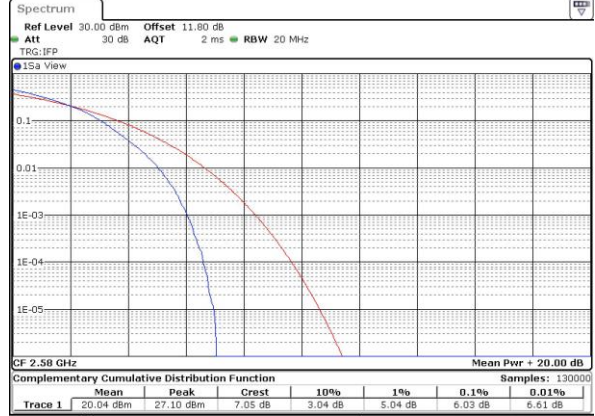

LTE Band 38 / 20MHz / 16QAM

Lowest Channel / 1RB

Date: 6 APR 2017 13:48:14

Lowest Channel / Full RB

Date: 6 APR 2017 13:48:28

Middle Channel / 1RB

Date: 6 APR 2017 13:48:46

Middle Channel / Full RB

Date: 6 APR 2017 13:48:59

Highest Channel / 1RB

Date: 6 APR 2017 13:49:26

Highest Channel / Full RB

Date: 6 APR 2017 13:49:39

LTE Band 38 / 20MHz / 64QAM

Lowest Channel / 1RB

Date: 27 APR 2017 19:54:23

Lowest Channel / Full RB

Date: 27 APR 2017 19:54:39

Middle Channel / 1RB

Date: 27 APR 2017 19:54:59

Middle Channel / Full RB

Date: 27 APR 2017 19:55:14

Highest Channel / 1RB

Date: 27 APR 2017 19:55:31

Highest Channel / Full RB

Date: 27 APR 2017 19:55:47

26dB Bandwidth

Mode	LTE Band 38 : 26dB BW(MHz)											
BW	1.4MHz		3MHz		5MHz		10MHz		15MHz		20MHz	
Mod.	QPSK	16QAM	QPSK	16QAM	QPSK	16QAM	QPSK	16QAM	QPSK	16QAM	QPSK	16QAM
Lowest CH	-	-	-	-	4.83	4.76	9.77	9.77	14.18	14.39	20.26	20.18
Middle CH	-	-	-	-	4.81	4.83	9.83	9.65	14.33	14.30	20.06	20.10
Highest CH	-	-	-	-	4.82	4.89	9.65	9.65	14.24	14.42	20.14	20.02
BW	1.4MHz		3MHz		5MHz		10MHz		15MHz		20MHz	
Mod.	-	64QAM	-	64QAM	-	64QAM	-	64QAM	-	64QAM	-	64QAM
Lowest CH	-	-	-	-	-	4.81	-	9.63	-	14.18	-	20.02
Middle CH	-	-	-	-	-	4.77	-	9.85	-	14.33	-	20.14
Highest CH	-	-	-	-	-	4.84	-	9.67	-	14.15	-	20.18