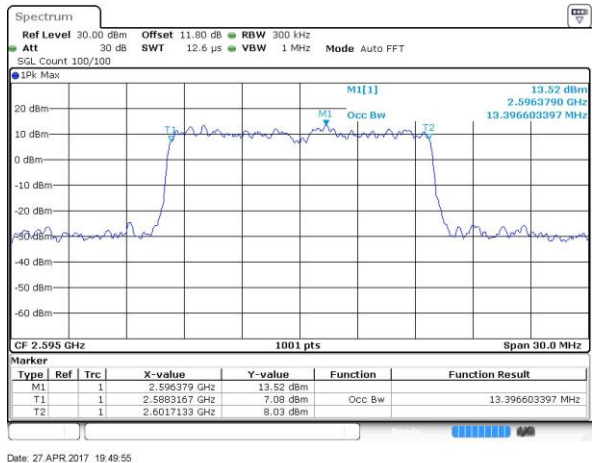

Date: 27 APR 2017 19:47:50

Highest Channel / 5MHz / 64QAM

Date: 27 APR 2017 19:48:11

LTE Band 38

Lowest Channel / 10MHz / 64QAM

Date: 27 APR 2017 19:48:32

Middle Channel / 10MHz / 64QAM

Date: 27 APR 2017 19:48:53

Highest Channel / 10MHz / 64QAM

Date: 27 APR 2017 19:49:13

LTE Band 38

Lowest Channel / 15MHz / 64QAM

Middle Channel / 15MHz / 64QAM

Highest Channel / 15MHz / 64QAM

LTE Band 38

Lowest Channel / 20MHz / 64QAM

Date: 27 APR 2017 19:53:13

Middle Channel / 20MHz / 64QAM

Date: 27 APR 2017 19:53:34

Highest Channel / 20MHz / 64QAM

Date: 27 APR 2017 19:53:55

Conducted Band Edge

LTE Band 38 / 5MHz / QPSK

Lowest Band Edge / 1 RB

Date: 6 APR 2017 13:56:46

Highest Band Edge / 1 RB

Date: 6 APR 2017 14:03:45

Lowest Band Edge / Full RB

Date: 6 APR 2017 13:59:05

Highest Band Edge / Full RB

Date: 6 APR 2017 14:01:25

LTE Band 38 / 5MHz / 16QAM