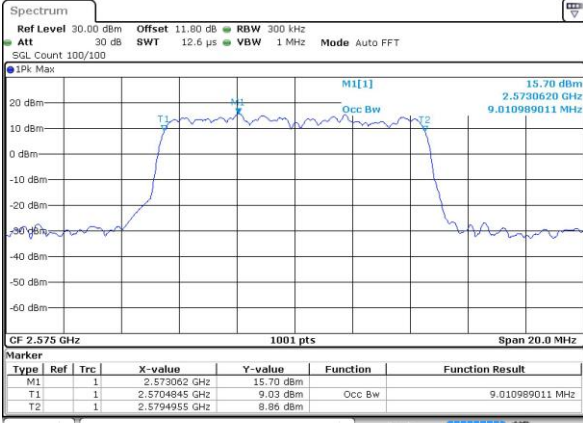

LTE Band 38

Lowest Channel / 5MHz / QPSK

Date: 6 APR 2017 13:38:31

Lowest Channel / 5MHz / 16QAM

Date: 6 APR 2017 13:38:42

Middle Channel / 5MHz / QPSK

Date: 6 APR 2017 13:40:15

Middle Channel / 5MHz / 16QAM

Date: 6 APR 2017 13:40:25

Highest Channel / 5MHz / QPSK

Date: 6 APR 2017 13:40:56

Highest Channel / 5MHz / 16QAM

Date: 6 APR 2017 13:41:07

LTE Band 38

Lowest Channel / 10MHz / QPSK

Date: 6 APR 2017 13:41:38

Lowest Channel / 10MHz / 16QAM

Date: 6 APR 2017 13:41:48

Middle Channel / 10MHz / QPSK

Date: 6 APR 2017 13:42:19

Middle Channel / 10MHz / 16QAM

Date: 6 APR 2017 13:42:30

Highest Channel / 10MHz / QPSK

Date: 6 APR 2017 13:43:01