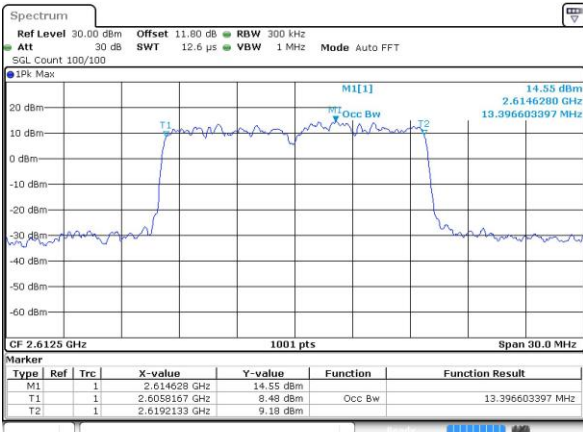

Highest Channel / 10MHz / 16QAM

Date: 6 APR 2017 13:43:11

LTE Band 38

Lowest Channel / 15MHz / QPSK

Date: 6 APR 2017 13:43:42

Lowest Channel / 15MHz / 16QAM

Date: 6 APR 2017 13:43:53

Middle Channel / 15MHz / QPSK

Date: 6 APR 2017 13:44:24

Middle Channel / 15MHz / 16QAM

Date: 6 APR 2017 13:44:34

Highest Channel / 15MHz / QPSK

Date: 6 APR 2017 13:45:05

Highest Channel / 15MHz / 16QAM

Date: 6 APR 2017 13:45:16

LTE Band 38