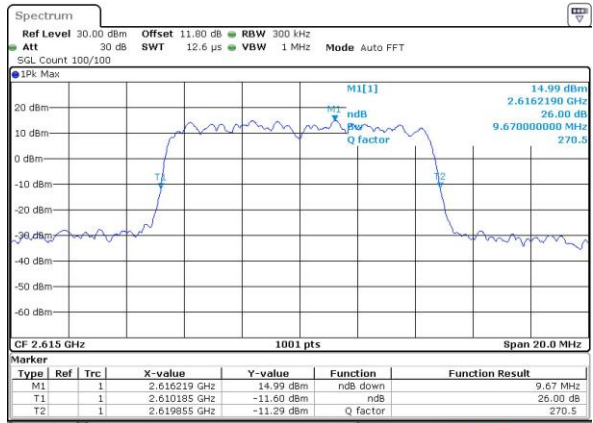

Highest Channel / 20MHz / QPSK

Date: 6 APR 2017 13:47:31

Highest Channel / 20MHz / 16QAM

Date: 6 APR 2017 13:47:41

LTE Band 38

Lowest Channel / 5MHz / 64QAM

Date: 27 APR 2017 19:47:40

Middle Channel / 5MHz / 64QAM

Date: 27 APR 2017 19:48:01

Highest Channel / 5MHz / 64QAM

Date: 27 APR 2017 19:48:21

LTE Band 38

Lowest Channel / 10MHz / 64QAM

Date: 27 APR 2017 19:48:42

Middle Channel / 10MHz / 64QAM

Date: 27 APR 2017 19:49:03

Highest Channel / 10MHz / 64QAM

Date: 27 APR 2017 19:49:24

LTE Band 38

Lowest Channel / 15MHz / 64QAM

Date: 27 APR 2017 19:49:45

Middle Channel / 15MHz / 64QAM

Date: 27 APR 2017 19:50:05

Highest Channel / 15MHz / 64QAM