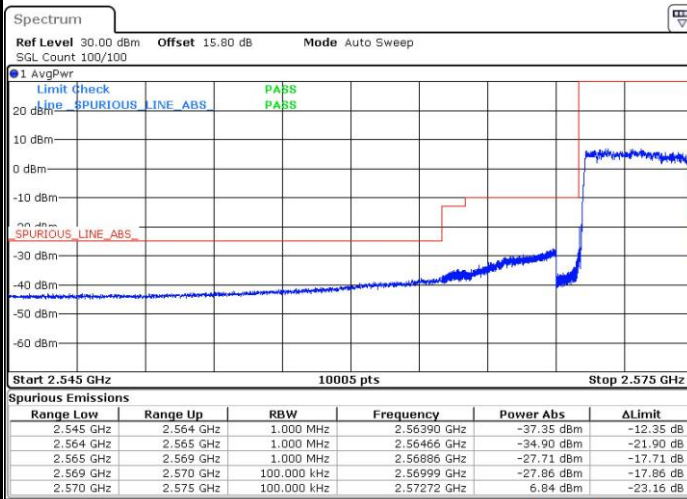

Date: 6 APR 2017 13:56:46

Highest Band Edge / 1 RB

Date: 6 APR 2017 14:03:45

Lowest Band Edge / Full RB

Date: 6 APR 2017 13:59:05

Highest Band Edge / Full RB

Date: 6 APR 2017 14:01:25

LTE Band 38 / 5MHz / 16QAM

Lowest Band Edge / 1RB

Date: 6 APR 2017 13:57:56

Highest Band Edge / 1 RB

Date: 6 APR 2017 14:04:55

Lowest Band Edge / Full RB

Date: 6 APR 2017 14:00:16

Highest Band Edge / Full RB

Date: 6 APR 2017 14:02:35

LTE Band 38 / 5MHz / 64QAM

Lowest Band Edge / 1RB

Date: 27.APR.2017 19:57:07

Highest Band Edge / 1 RB

Date: 27.APR.2017 20:00:36

Lowest Band Edge / Full RB

Date: 27.APR.2017 19:58:16

Highest Band Edge / Full RB