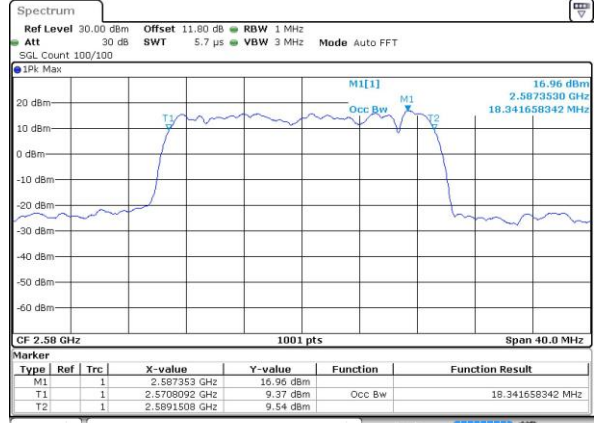

Highest Channel / 10MHz / 16QAM

Date: 6 APR 2017 13:43:11

LTE Band 38

Lowest Channel / 15MHz / QPSK

Date: 6 APR 2017 13:43:42

Lowest Channel / 15MHz / 16QAM

Date: 6 APR 2017 13:43:53

Middle Channel / 15MHz / QPSK

Date: 6 APR 2017 13:44:24

Middle Channel / 15MHz / 16QAM

Date: 6 APR 2017 13:44:34

Highest Channel / 15MHz / QPSK

Date: 6 APR 2017 13:45:05

Highest Channel / 15MHz / 16QAM

Date: 6 APR 2017 13:45:16

LTE Band 38

Lowest Channel / 20MHz / QPSK

Date: 6 APR 2017 13:45:47

Lowest Channel / 20MHz / 16QAM

Date: 6 APR 2017 13:45:57

Middle Channel / 20MHz / QPSK

Date: 6 APR 2017 13:46:28

Middle Channel / 20MHz / 16QAM

Date: 6 APR 2017 13:46:39

Highest Channel / 20MHz / QPSK

Date: 6 APR 2017 13:47:10

Highest Channel / 20MHz / 16QAM

Date: 6 APR 2017 13:47:20

LTE Band 38

Lowest Channel / 5MHz / 64QAM

Date: 27 APR 2017 19:47:30

Middle Channel / 5MHz / 64QAM