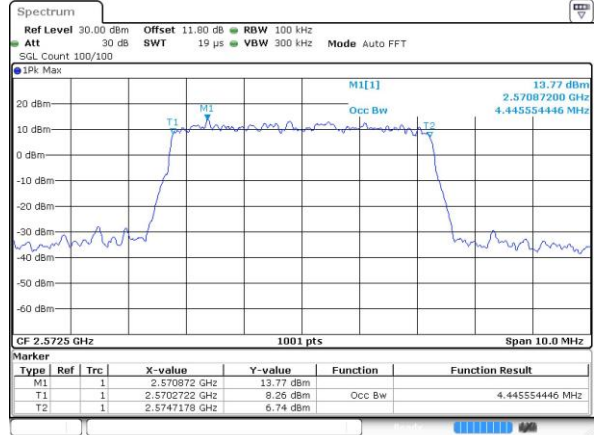

Highest Channel / 20MHz / QPSK

Date: 6 APR 2017 13:47:10

Highest Channel / 20MHz / 16QAM

Date: 6 APR 2017 13:47:20

LTE Band 38

Lowest Channel / 5MHz / 64QAM

Date: 27 APR 2017 19:47:30

Middle Channel / 5MHz / 64QAM

Date: 27 APR 2017 19:47:50

Highest Channel / 5MHz / 64QAM

Date: 27 APR 2017 19:48:11

LTE Band 38

Lowest Channel / 10MHz / 64QAM

Date: 27 APR 2017 19:48:32

Middle Channel / 10MHz / 64QAM

Date: 27 APR 2017 19:48:53