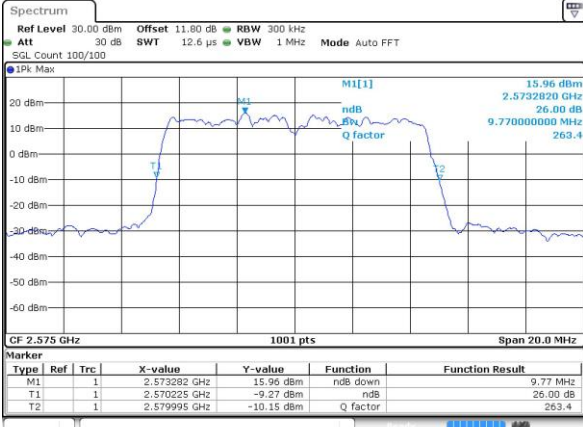

LTE Band 38

Lowest Channel / 5MHz / QPSK

Date: 6 APR 2017 13:39:54

Lowest Channel / 5MHz / 16QAM

Date: 6 APR 2017 13:40:04

Middle Channel / 5MHz / QPSK

Date: 6 APR 2017 13:40:35

Middle Channel / 5MHz / 16QAM

Date: 6 APR 2017 13:40:46

Highest Channel / 5MHz / QPSK

Date: 6 APR 2017 13:41:17

Highest Channel / 5MHz / 16QAM

Date: 6 APR 2017 13:41:27

LTE Band 38

Lowest Channel / 10MHz / QPSK

Date: 6 APR 2017 13:41:58

Lowest Channel / 10MHz / 16QAM

Date: 6 APR 2017 13:42:09

Middle Channel / 10MHz / QPSK

Date: 6 APR 2017 13:42:40

Middle Channel / 10MHz / 16QAM

Date: 6 APR 2017 13:42:50

Highest Channel / 10MHz / QPSK

Date: 6 APR 2017 13:43:21

Highest Channel / 10MHz / 16QAM

Date: 6 APR 2017 13:43:32

LTE Band 38

Lowest Channel / 15MHz / QPSK

Date: 6 APR 2017 13:44:03

Lowest Channel / 15MHz / 16QAM

Date: 6 APR 2017 13:44:14

Middle Channel / 15MHz / QPSK