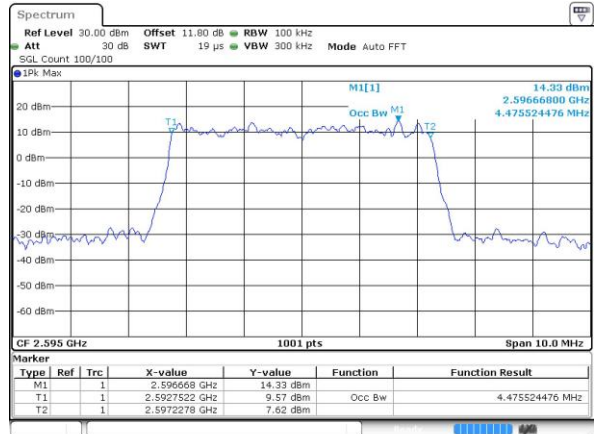

Highest Channel / 20MHz / QPSK

Date: 6 APR 2017 13:47:10

Highest Channel / 20MHz / 16QAM

Date: 6 APR 2017 13:47:20

LTE Band 38

Lowest Channel / 5MHz / 64QAM

Date: 27 APR 2017 19:47:30

Middle Channel / 5MHz / 64QAM

Date: 27 APR 2017 19:47:50

Highest Channel / 5MHz / 64QAM

Date: 27 APR 2017 19:48:11

LTE Band 38

Lowest Channel / 10MHz / 64QAM

Date: 27 APR 2017 19:48:32

Middle Channel / 10MHz / 64QAM

Date: 27 APR 2017 19:48:53