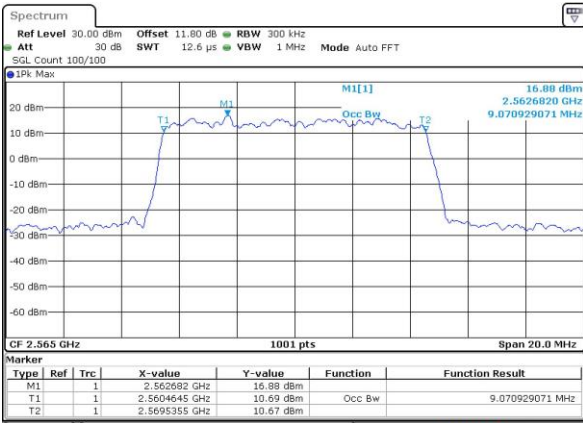

Date: 6 APR 2017 10:21:28

Highest Channel / 5MHz / QPSK

Date: 6 APR 2017 10:23:47

Highest Channel / 5MHz / 16QAM

Date: 6 APR 2017 10:23:57

LTE Band 7

Lowest Channel / 10MHz / QPSK

Date: 6 APR 2017 10:30:55

Lowest Channel / 10MHz / 16QAM

Date: 6 APR 2017 10:31:05

Middle Channel / 10MHz / QPSK

Date: 6 APR 2017 10:38:03

Middle Channel / 10MHz / 16QAM

Date: 6 APR 2017 10:38:13

Highest Channel / 10MHz / QPSK

Date: 6 APR 2017 10:40:32

Highest Channel / 10MHz / 16QAM

Date: 6 APR 2017 10:40:42

LTE Band 7

Lowest Channel / 15MHz / QPSK

Date: 6 APR 2017 10:47:41

Lowest Channel / 15MHz / 16QAM

Date: 6 APR 2017 10:47:52

Middle Channel / 15MHz / QPSK