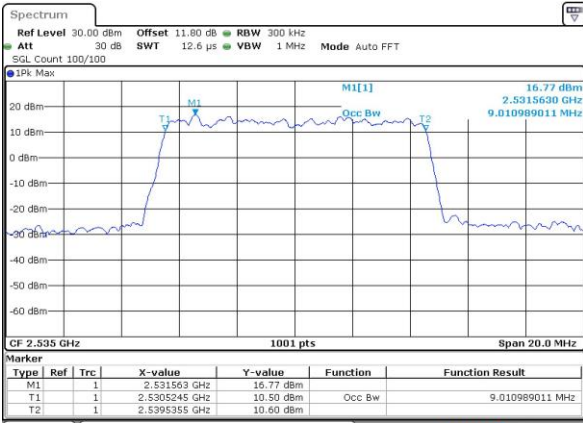

LTE Band 7

Lowest Channel / 5MHz / QPSK

Date: 6 APR 2017 10:14:10

Lowest Channel / 5MHz / 16QAM

Date: 6 APR 2017 10:14:20

Middle Channel / 5MHz / QPSK

Date: 6 APR 2017 10:21:18

Middle Channel / 5MHz / 16QAM

Date: 6 APR 2017 10:21:28

Highest Channel / 5MHz / QPSK

Date: 6 APR 2017 10:23:47

Highest Channel / 5MHz / 16QAM

Date: 6 APR 2017 10:23:57

LTE Band 7

Lowest Channel / 10MHz / QPSK

Date: 6 APR 2017 10:30:55

Lowest Channel / 10MHz / 16QAM

Date: 6 APR 2017 10:31:05

Middle Channel / 10MHz / QPSK

Date: 6 APR 2017 10:38:03

Middle Channel / 10MHz / 16QAM

Date: 6 APR 2017 10:38:13

Highest Channel / 10MHz / QPSK

Date: 6 APR 2017 10:40:32