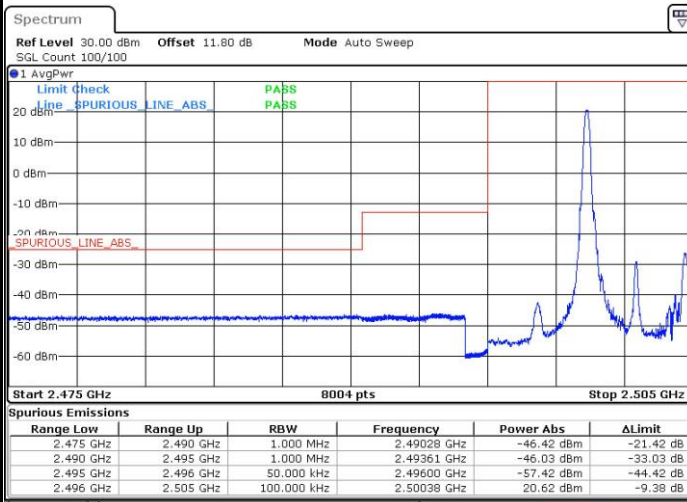

Lowest Channel / 15MHz / 64QAM

Middle Channel / 15MHz / 64QAM

Highest Channel / 15MHz / 64QAM

LTE Band 7

Lowest Channel / 20MHz / 64QAM

Date: 27 APR 2017 22:12:50

Middle Channel / 20MHz / 64QAM

Date: 27 APR 2017 22:16:24

Highest Channel / 20MHz / 64QAM

Date: 27 APR 2017 22:17:39

Conducted Band Edge

LTE Band 7 / 5MHz / QPSK

Lowest Band Edge / 1 RB

Date: 6 APR 2017 10:15:50

Highest Band Edge / 1 RB

Date: 6 APR 2017 10:25:27

Lowest Band Edge / Full RB

Date: 6 APR 2017 10:18:09

Highest Band Edge / Full RB

Date: 6 APR 2017 10:27:46

LTE Band 7 / 5MHz / 16QAM

Lowest Band Edge / 1 RB

Date: 6 APR 2017 10:17:00

Highest Band Edge / 1 RB

Date: 6 APR 2017 10:26:37

Lowest Band Edge / Full RB

Date: 6 APR 2017 10:19:19

Highest Band Edge / Full RB

Date: 6 APR 2017 10:28:56

LTE Band 7 / 5MHz / 64QAM

Lowest Band Edge / 1 RB

Date: 27.APR.2017 21:49:02