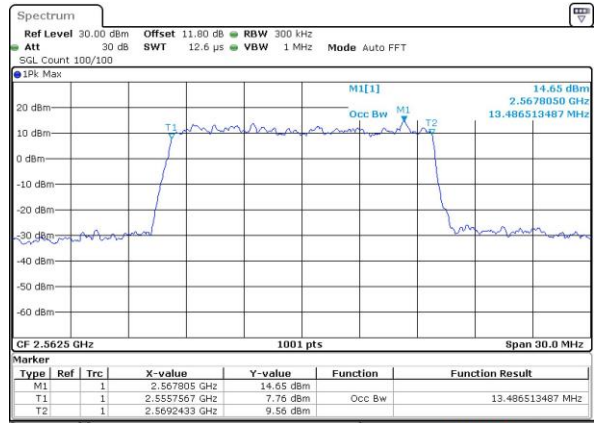

Highest Channel / 10MHz / 16QAM

Date: 6 APR 2017 10:40:42

LTE Band 7

Lowest Channel / 15MHz / QPSK

Date: 6 APR 2017 10:47:41

Lowest Channel / 15MHz / 16QAM

Date: 6 APR 2017 10:47:52

Middle Channel / 15MHz / QPSK

Date: 6 APR 2017 10:54:49

Middle Channel / 15MHz / 16QAM

Date: 6 APR 2017 10:55:00

Highest Channel / 15MHz / QPSK

Date: 6 APR 2017 10:57:18

Highest Channel / 15MHz / 16QAM

Date: 6 APR 2017 10:57:29

LTE Band 7