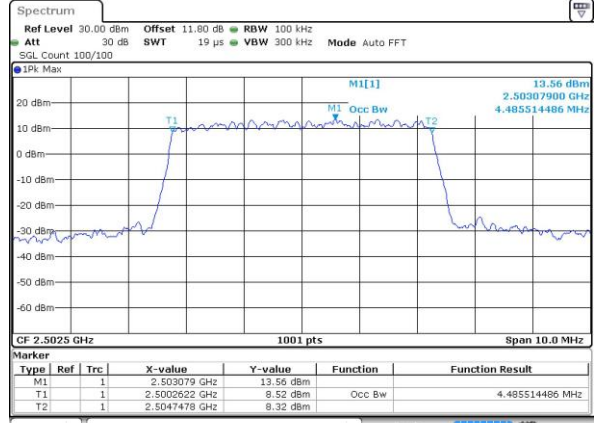

Date: 27 APR 2017 22:09:27

LTE Band 7

Lowest Channel / 20MHz / 64QAM

Date: 27 APR 2017 22:13:01

Middle Channel / 20MHz / 64QAM

Date: 27 APR 2017 22:16:35

Highest Channel / 20MHz / 64QAM

Date: 27 APR 2017 22:17:49

Occupied Bandwidth

Mode	LTE Band 7 : 99%OBW(MHz)											
BW	1.4MHz		3MHz		5MHz		10MHz		15MHz		20MHz	
Mod.	QPSK	16QAM	QPSK	16QAM	QPSK	16QAM	QPSK	16QAM	QPSK	16QAM	QPSK	16QAM
Lowest CH	-	-	-	-	4.51	4.49	9.05	8.97	13.46	13.46	18.38	18.22
Middle CH	-	-	-	-	4.5	4.49	9.01	9.01	13.46	13.43	18.42	18.5
Highest CH	-	-	-	-	4.51	4.51	9.07	9.01	13.43	13.49	18.34	18.34
BW	1.4MHz		3MHz		5MHz		10MHz		15MHz		20MHz	
Mod.	-	64QAM	-	64QAM	-	64QAM	-	64QAM	-	64QAM	-	64QAM
Lowest CH	-	-	-	-	-	4.51	-	9.01	-	13.43	-	18.26
Middle CH	-	-	-	-	-	4.48	-	9.03	-	13.4	-	18.22
Highest CH	-	-	-	-	-	4.48	-	9.03	-	13.34	-	18.26

LTE Band 7

Lowest Channel / 5MHz / QPSK

Date: 6 APR 2017 10:14:10

Lowest Channel / 5MHz / 16QAM

Date: 6 APR 2017 10:14:20

Middle Channel / 5MHz / QPSK

Date: 6 APR 2017 10:21:18

Middle Channel / 5MHz / 16QAM