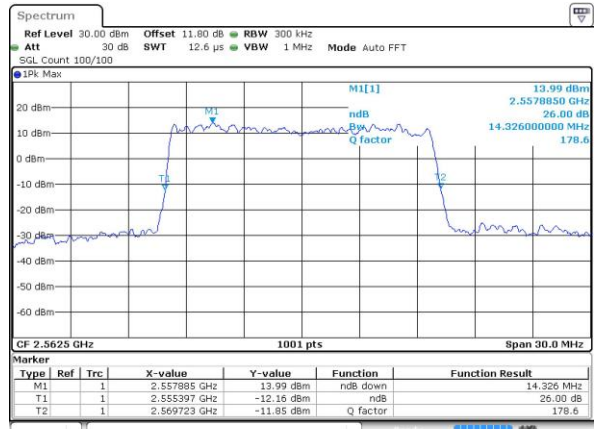

Date: 27 APR 2017 21:51:27

Highest Channel / 5MHz / 64QAM

Date: 27 APR 2017 21:52:41

LTE Band 7

Lowest Channel / 10MHz / 64QAM

Date: 27 APR 2017 21:56:15

Middle Channel / 10MHz / 64QAM

Date: 27 APR 2017 21:59:50

Highest Channel / 10MHz / 64QAM

Date: 27 APR 2017 22:01:04

LTE Band 7

Lowest Channel / 15MHz / 64QAM

Date: 27 APR 2017 22:04:39

Middle Channel / 15MHz / 64QAM

Date: 27 APR 2017 22:08:12

Highest Channel / 15MHz / 64QAM

Date: 27 APR 2017 22:09:27

LTE Band 7

Lowest Channel / 20MHz / 64QAM

Date: 27 APR 2017 22:13:01

Middle Channel / 20MHz / 64QAM

Date: 27 APR 2017 22:16:35

Highest Channel / 20MHz / 64QAM

Date: 27 APR 2017 22:17:49