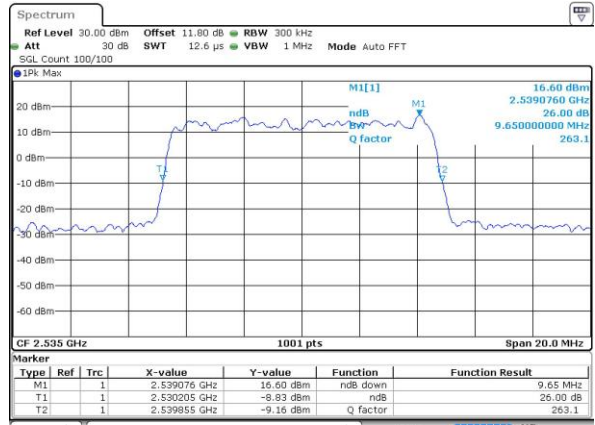

Highest Channel / 20MHz / QPSK

Date: 6 APR 2017 11:14:24

Highest Channel / 20MHz / 16QAM

Date: 6 APR 2017 11:14:34

LTE Band 7

Lowest Channel / 5MHz / 64QAM

Date: 27 APR 2017 21:47:53

Middle Channel / 5MHz / 64QAM

Date: 27 APR 2017 21:51:27

Highest Channel / 5MHz / 64QAM

Date: 27 APR 2017 21:52:41

LTE Band 7

Lowest Channel / 10MHz / 64QAM

Date: 27 APR 2017 21:56:15

Middle Channel / 10MHz / 64QAM

Date: 27 APR 2017 21:59:50

Highest Channel / 10MHz / 64QAM

Date: 27 APR 2017 22:01:04

LTE Band 7

Lowest Channel / 15MHz / 64QAM

Date: 27 APR 2017 22:04:39

Middle Channel / 15MHz / 64QAM

Date: 27 APR 2017 22:08:12

Highest Channel / 15MHz / 64QAM