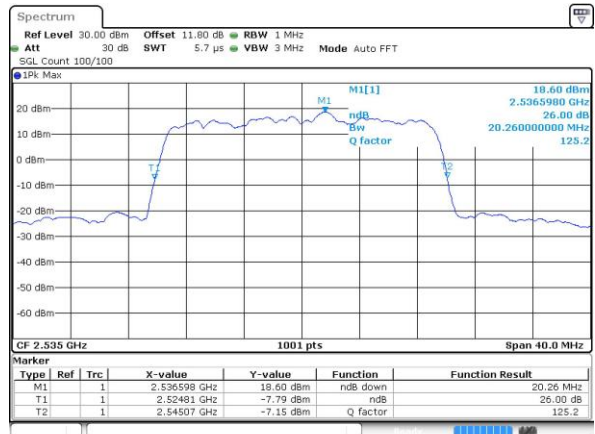

Date: 6 APR 2017 10:55:10

Middle Channel / 15MHz / 16QAM

Date: 6 APR 2017 10:55:20

Highest Channel / 15MHz / QPSK

Date: 6 APR 2017 10:57:39

Highest Channel / 15MHz / 16QAM

Date: 6 APR 2017 10:57:49

LTE Band 7

Lowest Channel / 20MHz / QPSK

Date: 6 APR 2017 11:04:47

Lowest Channel / 20MHz / 16QAM

Date: 6 APR 2017 11:04:57

Middle Channel / 20MHz / QPSK

Date: 6 APR 2017 11:11:55

Middle Channel / 20MHz / 16QAM

Date: 6 APR 2017 11:12:05

Highest Channel / 20MHz / QPSK

Date: 6 APR 2017 11:14:24

Highest Channel / 20MHz / 16QAM

Date: 6 APR 2017 11:14:34

LTE Band 7

Lowest Channel / 5MHz / 64QAM

Date: 27 APR 2017 21:47:53

Middle Channel / 5MHz / 64QAM

Date: 27 APR 2017 21:51:27

Highest Channel / 5MHz / 64QAM

Date: 27 APR 2017 21:52:41

LTE Band 7

Lowest Channel / 10MHz / 64QAM

Date: 27 APR 2017 21:56:15

Middle Channel / 10MHz / 64QAM

Date: 27 APR 2017 21:59:50