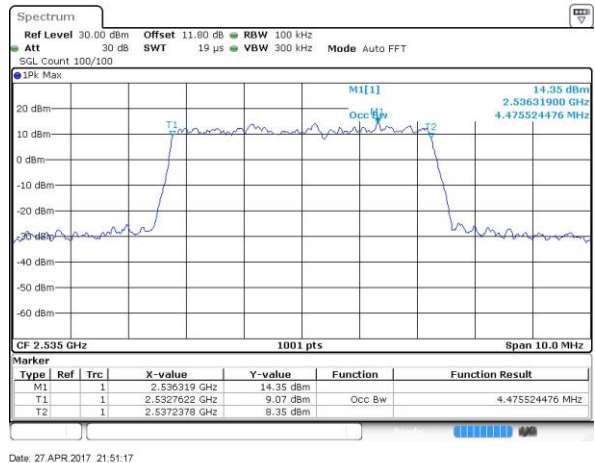

Highest Channel / 20MHz / QPSK

Date: 6 APR 2017 11:14:03

Highest Channel / 20MHz / 16QAM

Date: 6 APR 2017 11:14:13

LTE Band 7

Lowest Channel / 5MHz / 64QAM

Middle Channel / 5MHz / 64QAM

Highest Channel / 5MHz / 64QAM

LTE Band 7

Lowest Channel / 10MHz / 64QAM

Date: 27 APR 2017 21:56:05

Middle Channel / 10MHz / 64QAM

Date: 27 APR 2017 21:59:39

Highest Channel / 10MHz / 64QAM

Date: 27 APR 2017 22:00:54

LTE Band 7