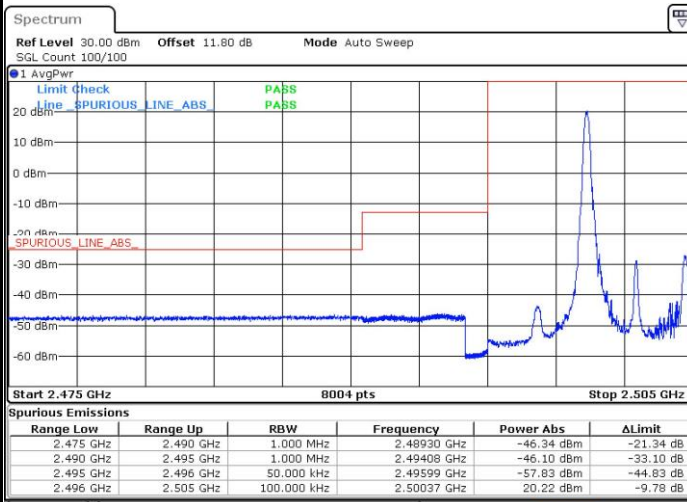

Highest Channel / 20MHz / 64QAM

Date: 27 APR 2017 22:17:39

Conducted Band Edge

LTE Band 7 / 5MHz / QPSK

Lowest Band Edge / 1 RB

Date: 6 APR 2017 10:15:50

Highest Band Edge / 1 RB

Date: 6 APR 2017 10:25:27

Lowest Band Edge / Full RB

Date: 6 APR 2017 10:18:09

Highest Band Edge / Full RB

Date: 6 APR 2017 10:27:46

LTE Band 7 / 5MHz / 16QAM

Lowest Band Edge / 1 RB

Date: 6 APR 2017 10:17:00

Highest Band Edge / 1 RB

Date: 6 APR 2017 10:26:37

Lowest Band Edge / Full RB

Date: 6 APR 2017 10:19:19

Highest Band Edge / Full RB

Date: 6 APR 2017 10:28:56

LTE Band 7 / 5MHz / 64QAM

Lowest Band Edge / 1 RB

Date: 27.APR.2017 21:49:02

Highest Band Edge / 1 RB

Date: 27.APR.2017 21:53:51

Lowest Band Edge / Full RB

Date: 27.APR.2017 21:50:12

Highest Band Edge / Full RB

Date: 27.APR.2017 21:55:00