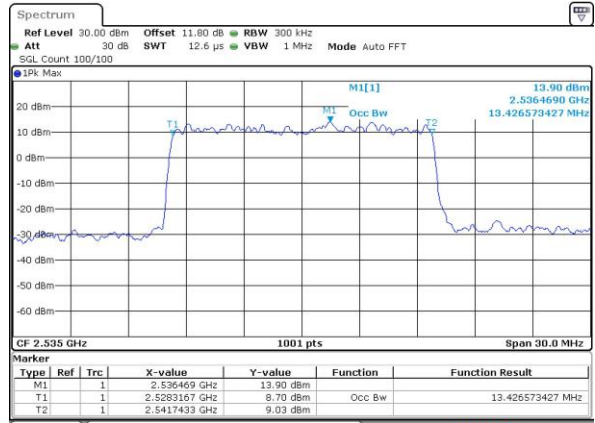

Lowest Channel / 10MHz / 16QAM

Date: 6 APR 2017 10:31:05

Middle Channel / 10MHz / QPSK

Date: 6 APR 2017 10:38:03

Middle Channel / 10MHz / 16QAM

Date: 6 APR 2017 10:38:13

Highest Channel / 10MHz / QPSK

Date: 6 APR 2017 10:40:32

Highest Channel / 10MHz / 16QAM

Date: 6 APR 2017 10:40:42

LTE Band 7

Lowest Channel / 15MHz / QPSK

Date: 6 APR 2017 10:47:41

Lowest Channel / 15MHz / 16QAM

Date: 6 APR 2017 10:47:52

Middle Channel / 15MHz / QPSK

Date: 6 APR 2017 10:54:49

Middle Channel / 15MHz / 16QAM

Date: 6 APR 2017 10:55:00

Highest Channel / 15MHz / QPSK

Date: 6 APR 2017 10:57:18

Highest Channel / 15MHz / 16QAM

Date: 6 APR 2017 10:57:29

LTE Band 7