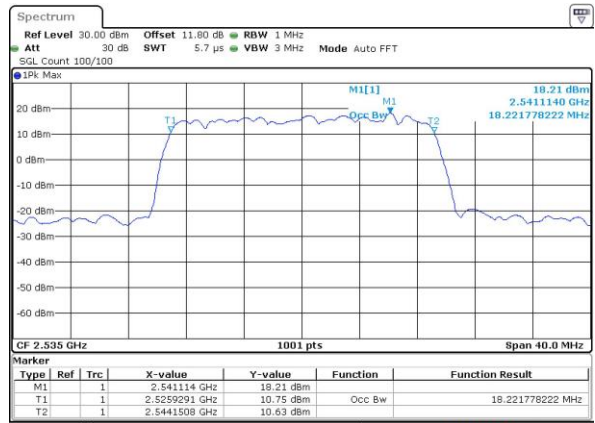

LTE Band 7

Lowest Channel / 10MHz / 64QAM

Date: 27 APR 2017 21:56:05

Middle Channel / 10MHz / 64QAM

Date: 27 APR 2017 21:59:39

Highest Channel / 10MHz / 64QAM

Date: 27 APR 2017 22:00:54

LTE Band 7

Lowest Channel / 15MHz / 64QAM

Middle Channel / 15MHz / 64QAM

Highest Channel / 15MHz / 64QAM

LTE Band 7

Lowest Channel / 20MHz / 64QAM

Date: 27 APR 2017 22:12:50

Middle Channel / 20MHz / 64QAM

Date: 27 APR 2017 22:16:24

Highest Channel / 20MHz / 64QAM

Date: 27 APR 2017 22:17:39

Conducted Band Edge

LTE Band 7 / 5MHz / QPSK

Lowest Band Edge / 1 RB

Date: 6 APR 2017 10:15:50

Highest Band Edge / 1 RB

Date: 6 APR 2017 10:25:27

Lowest Band Edge / Full RB

Date: 6 APR 2017 10:18:09

Highest Band Edge / Full RB

Date: 6 APR 2017 10:27:46

LTE Band 7 / 5MHz / 16QAM

Lowest Band Edge / 1 RB

Date: 6 APR 2017 10:17:00

Highest Band Edge / 1 RB