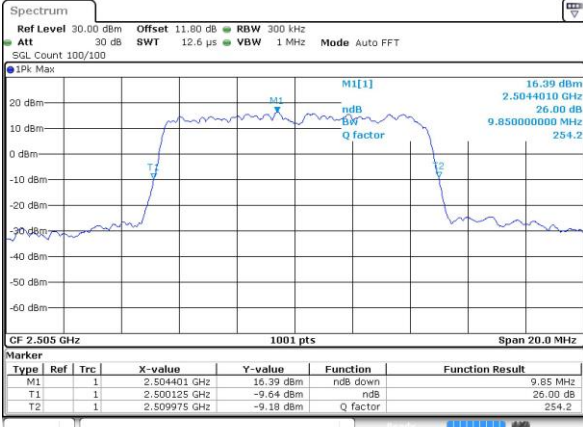

LTE Band 7

Lowest Channel / 5MHz / QPSK

Date: 6 APR 2017 10:14:31

Lowest Channel / 5MHz / 16QAM

Date: 6 APR 2017 10:14:41

Middle Channel / 5MHz / QPSK

Date: 6 APR 2017 10:21:38

Middle Channel / 5MHz / 16QAM

Date: 6 APR 2017 10:21:45

Highest Channel / 5MHz / QPSK

Date: 6 APR 2017 10:24:07

Highest Channel / 5MHz / 16QAM

Date: 6 APR 2017 10:24:18

LTE Band 7

Lowest Channel / 10MHz / QPSK

Date: 6 APR 2017 10:31:15

Lowest Channel / 10MHz / 16QAM

Date: 6 APR 2017 10:31:26

Middle Channel / 10MHz / QPSK

Date: 6 APR 2017 10:38:23

Middle Channel / 10MHz / 16QAM

Date: 6 APR 2017 10:38:34

Highest Channel / 10MHz / QPSK

Date: 6 APR 2017 10:40:52

Highest Channel / 10MHz / 16QAM

Date: 6 APR 2017 10:41:03

LTE Band 7

Lowest Channel / 15MHz / QPSK

Date: 6 APR 2017 10:48:02

Lowest Channel / 15MHz / 16QAM

Date: 6 APR 2017 10:48:13

Middle Channel / 15MHz / QPSK