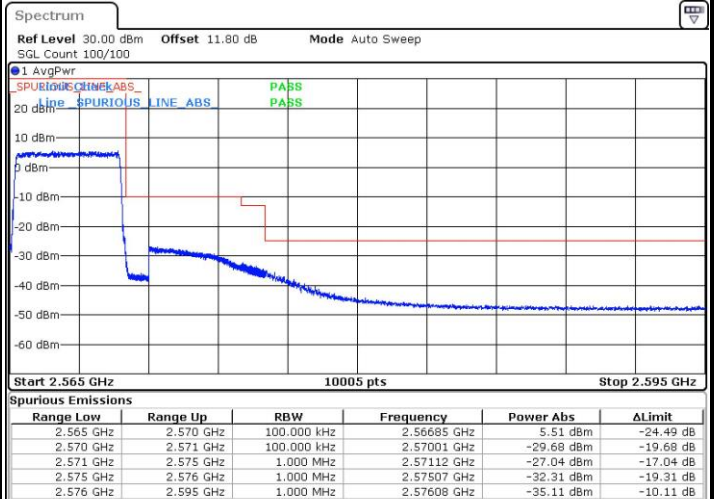

Highest Channel / 20MHz / 64QAM

Date: 27 APR 2017 22:17:39

Conducted Band Edge

LTE Band 7 / 5MHz / QPSK

Lowest Band Edge / 1 RB

Date: 6 APR 2017 10:15:50

Highest Band Edge / 1 RB

Date: 6 APR 2017 10:25:27

Lowest Band Edge / Full RB

Date: 6 APR 2017 10:18:09

Highest Band Edge / Full RB

Date: 6 APR 2017 10:27:46

LTE Band 7 / 5MHz / 16QAM

Lowest Band Edge / 1 RB

Date: 6 APR 2017 10:17:00

Highest Band Edge / 1 RB

Date: 6 APR 2017 10:26:37

Lowest Band Edge / Full RB

Date: 6 APR 2017 10:19:19

Highest Band Edge / Full RB

Date: 6 APR 2017 10:28:56

LTE Band 7 / 5MHz / 64QAM

Lowest Band Edge / 1 RB

Date: 27.APR.2017 21:49:02

Highest Band Edge / 1 RB

Date: 27.APR.2017 21:53:51

Lowest Band Edge / Full RB

Date: 27.APR.2017 21:50:12

Highest Band Edge / Full RB

Date: 27.APR.2017 21:55:00