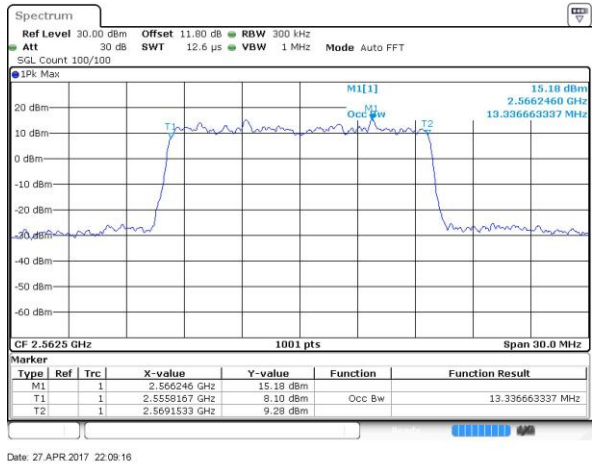

Highest Channel / 15MHz / 64QAM