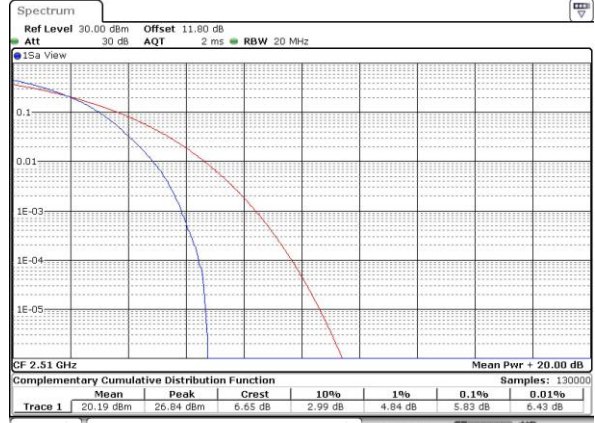

Date: 6 APR 2017 11:47:17

Highest Channel / 1RB

Date: 6 APR 2017 11:47:50

Highest Channel / Full RB

Date: 6 APR 2017 11:48:01

LTE Band 7 / 20MHz / 64QAM

Lowest Channel / 1RB

Date: 27 APR 2017 22:21:17

Lowest Channel / Full RB

Date: 27 APR 2017 22:21:27

Middle Channel / 1RB

Date: 27 APR 2017 22:21:36

Middle Channel / Full RB

Date: 27 APR 2017 22:21:47

Highest Channel / 1RB

Date: 27 APR 2017 22:21:59

Highest Channel / Full RB

Date: 27 APR 2017 22:22:09

26dB Bandwidth

Mode	LTE Band 7 : 26dB BW(MHz)											
BW	1.4MHz		3MHz		5MHz		10MHz		15MHz		20MHz	
Mod.	QPSK	16QAM	QPSK	16QAM	QPSK	16QAM	QPSK	16QAM	QPSK	16QAM	QPSK	16QAM
Lowest CH	-	-	-	-	4.94	4.88	9.85	9.75	14.33	14.54	19.94	20.06
Middle CH	-	-	-	-	4.79	4.92	9.85	9.93	14.27	14.24	20.18	20.26
Highest CH	-	-	-	-	4.89	4.81	9.87	9.77	14.36	14.51	20.14	20.26
BW	1.4MHz		3MHz		5MHz		10MHz		15MHz		20MHz	
Mod.	-	64QAM	-	64QAM	-	64QAM	-	64QAM	-	64QAM	-	64QAM
Lowest CH	-	-	-	-	-	4.91	-	9.77	-	14.15	-	20.02
Middle CH	-	-	-	-	-	4.81	-	9.65	-	14.45	-	20.14
Highest CH	-	-	-	-	-	4.97	-	10.03	-	14.33	-	20.14