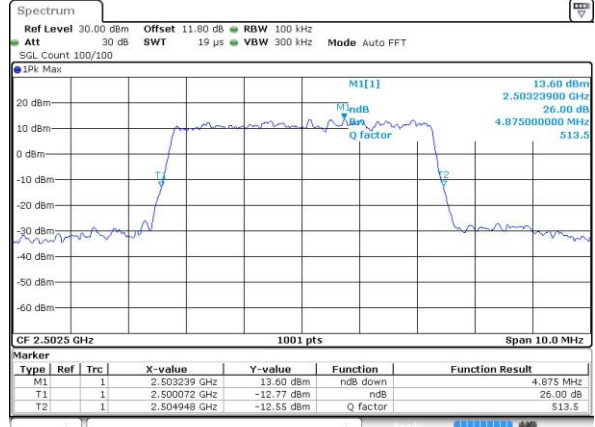

Lowest Channel / Full RB

Date: 27 APR 2017 22:21:27

Middle Channel / 1RB

Date: 27 APR 2017 22:21:36

Middle Channel / Full RB

Date: 27 APR 2017 22:21:47

Highest Channel / 1RB

Date: 27 APR 2017 22:21:59

Highest Channel / Full RB

Date: 27 APR 2017 22:22:09

26dB Bandwidth

Mode	LTE Band 7 : 26dB BW(MHz)											
BW	1.4MHz		3MHz		5MHz		10MHz		15MHz		20MHz	
Mod.	QPSK	16QAM	QPSK	16QAM	QPSK	16QAM	QPSK	16QAM	QPSK	16QAM	QPSK	16QAM
Lowest CH	-	-	-	-	4.94	4.88	9.85	9.75	14.33	14.54	19.94	20.06
Middle CH	-	-	-	-	4.79	4.92	9.85	9.93	14.27	14.24	20.18	20.26
Highest CH	-	-	-	-	4.89	4.81	9.87	9.77	14.36	14.51	20.14	20.26
BW	1.4MHz		3MHz		5MHz		10MHz		15MHz		20MHz	
Mod.	-	64QAM	-	64QAM	-	64QAM	-	64QAM	-	64QAM	-	64QAM
Lowest CH	-	-	-	-	-	4.91	-	9.77	-	14.15	-	20.02
Middle CH	-	-	-	-	-	4.81	-	9.65	-	14.45	-	20.14
Highest CH	-	-	-	-	-	4.97	-	10.03	-	14.33	-	20.14

LTE Band 7

Lowest Channel / 5MHz / QPSK

Date: 6 APR 2017 10:14:31

Lowest Channel / 5MHz / 16QAM

Date: 6 APR 2017 10:14:41

Middle Channel / 5MHz / QPSK

Date: 6 APR 2017 10:21:38

Middle Channel / 5MHz / 16QAM

Date: 6 APR 2017 10:21:45

Highest Channel / 5MHz / QPSK

Date: 6 APR 2017 10:24:07

Highest Channel / 5MHz / 16QAM

Date: 6 APR 2017 10:24:18

LTE Band 7

Lowest Channel / 10MHz / QPSK

Date: 6 APR 2017 10:31:15