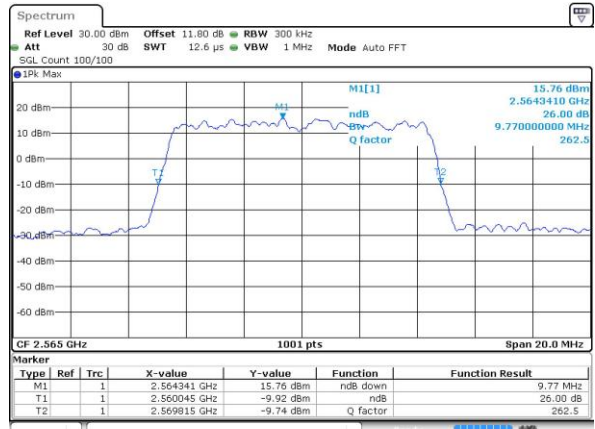

Date: 6 APR 2017 10:21:45

Highest Channel / 5MHz / QPSK

Date: 6 APR 2017 10:24:07

Highest Channel / 5MHz / 16QAM

Date: 6 APR 2017 10:24:18

LTE Band 7

Lowest Channel / 10MHz / QPSK

Date: 6 APR 2017 10:31:15

Lowest Channel / 10MHz / 16QAM

Date: 6 APR 2017 10:31:26

Middle Channel / 10MHz / QPSK

Date: 6 APR 2017 10:38:23

Middle Channel / 10MHz / 16QAM

Date: 6 APR 2017 10:38:34

Highest Channel / 10MHz / QPSK

Date: 6 APR 2017 10:40:52

Highest Channel / 10MHz / 16QAM

Date: 6 APR 2017 10:41:03

LTE Band 7

Lowest Channel / 15MHz / QPSK

Date: 6 APR 2017 10:48:02

Lowest Channel / 15MHz / 16QAM

Date: 6 APR 2017 10:48:13

Middle Channel / 15MHz / QPSK