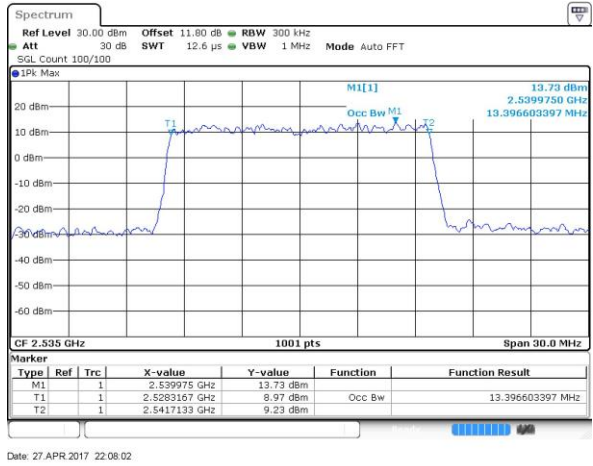

Middle Channel / 15MHz / 64QAM