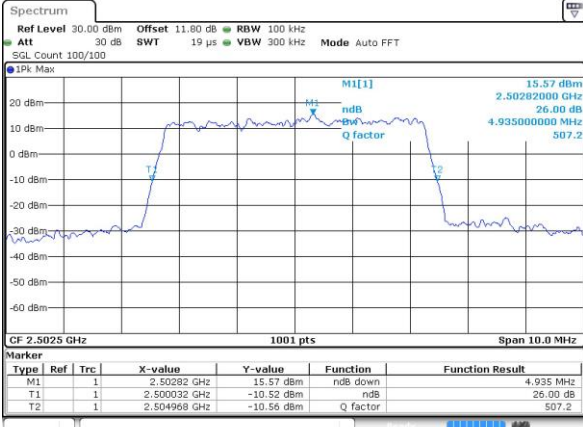

Lowest Channel / Full RB

Date: 27 APR 2017 22:21:27

Middle Channel / 1RB

Date: 27 APR 2017 22:21:36

Middle Channel / Full RB

Date: 27 APR 2017 22:21:47

Highest Channel / 1RB

Date: 27 APR 2017 22:21:59

Highest Channel / Full RB

Date: 27 APR 2017 22:22:09

26dB Bandwidth

Mode	LTE Band 7 : 26dB BW(MHz)											
BW	1.4MHz		3MHz		5MHz		10MHz		15MHz		20MHz	
Mod.	QPSK	16QAM	QPSK	16QAM	QPSK	16QAM	QPSK	16QAM	QPSK	16QAM	QPSK	16QAM
Lowest CH	-	-	-	-	4.94	4.88	9.85	9.75	14.33	14.54	19.94	20.06
Middle CH	-	-	-	-	4.79	4.92	9.85	9.93	14.27	14.24	20.18	20.26
Highest CH	-	-	-	-	4.89	4.81	9.87	9.77	14.36	14.51	20.14	20.26
BW	1.4MHz		3MHz		5MHz		10MHz		15MHz		20MHz	
Mod.	-	64QAM	-	64QAM	-	64QAM	-	64QAM	-	64QAM	-	64QAM
Lowest CH	-	-	-	-	-	4.91	-	9.77	-	14.15	-	20.02
Middle CH	-	-	-	-	-	4.81	-	9.65	-	14.45	-	20.14
Highest CH	-	-	-	-	-	4.97	-	10.03	-	14.33	-	20.14

LTE Band 7

Lowest Channel / 5MHz / QPSK

Date: 6 APR 2017 10:14:31

Lowest Channel / 5MHz / 16QAM

Date: 6 APR 2017 10:14:41

Middle Channel / 5MHz / QPSK

Date: 6 APR 2017 10:21:38

Middle Channel / 5MHz / 16QAM

Date: 6 APR 2017 10:21:45

Highest Channel / 5MHz / QPSK

Date: 6 APR 2017 10:24:07

Highest Channel / 5MHz / 16QAM

Date: 6 APR 2017 10:24:18

LTE Band 7

Lowest Channel / 10MHz / QPSK

Date: 6 APR 2017 10:31:15