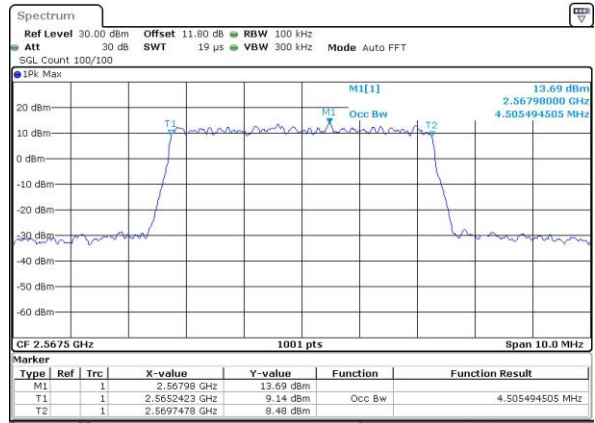

Occupied Bandwidth

Mode	LTE Band 7 : 99%OBW(MHz)											
BW	1.4MHz		3MHz		5MHz		10MHz		15MHz		20MHz	
Mod.	QPSK	16QAM	QPSK	16QAM	QPSK	16QAM	QPSK	16QAM	QPSK	16QAM	QPSK	16QAM
Lowest CH	-	-	-	-	4.51	4.49	9.05	8.97	13.46	13.46	18.38	18.22
Middle CH	-	-	-	-	4.5	4.49	9.01	9.01	13.46	13.43	18.42	18.5
Highest CH	-	-	-	-	4.51	4.51	9.07	9.01	13.43	13.49	18.34	18.34
BW	1.4MHz		3MHz		5MHz		10MHz		15MHz		20MHz	
Mod.	-	64QAM	-	64QAM	-	64QAM	-	64QAM	-	64QAM	-	64QAM
Lowest CH	-	-	-	-	-	4.51	-	9.01	-	13.43	-	18.26
Middle CH	-	-	-	-	-	4.48	-	9.03	-	13.4	-	18.22
Highest CH	-	-	-	-	-	4.48	-	9.03	-	13.34	-	18.26

LTE Band 7

Lowest Channel / 5MHz / QPSK

Date: 6 APR 2017 10:14:10

Lowest Channel / 5MHz / 16QAM

Date: 6 APR 2017 10:14:20

Middle Channel / 5MHz / QPSK

Date: 6 APR 2017 10:21:18

Middle Channel / 5MHz / 16QAM

Date: 6 APR 2017 10:21:28

Highest Channel / 5MHz / QPSK

Date: 6 APR 2017 10:23:47

Highest Channel / 5MHz / 16QAM

Date: 6 APR 2017 10:23:57

LTE Band 7

Lowest Channel / 10MHz / QPSK

Date: 6 APR 2017 10:30:55