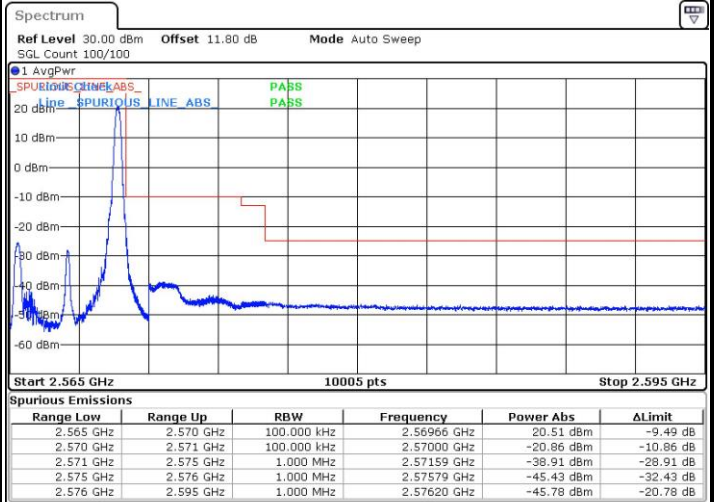

Lowest Channel / 15MHz / 64QAM

Middle Channel / 15MHz / 64QAM

Highest Channel / 15MHz / 64QAM

LTE Band 7

Lowest Channel / 20MHz / 64QAM

Date: 27 APR 2017 22:12:50

Middle Channel / 20MHz / 64QAM

Date: 27 APR 2017 22:16:24

Highest Channel / 20MHz / 64QAM

Date: 27 APR 2017 22:17:39

Conducted Band Edge

LTE Band 7 / 5MHz / QPSK

Lowest Band Edge / 1 RB

Date: 6 APR 2017 10:15:50

Highest Band Edge / 1 RB

Date: 6 APR 2017 10:25:27

Lowest Band Edge / Full RB

Date: 6 APR 2017 10:18:09

Highest Band Edge / Full RB

Date: 6 APR 2017 10:27:46

LTE Band 7 / 5MHz / 16QAM

Lowest Band Edge / 1 RB

Date: 6 APR 2017 10:17:00

Highest Band Edge / 1 RB

Date: 6 APR 2017 10:26:37

Lowest Band Edge / Full RB

Date: 6 APR 2017 10:19:19

Highest Band Edge / Full RB

Date: 6 APR 2017 10:28:56

LTE Band 7 / 5MHz / 64QAM

Lowest Band Edge / 1 RB

Date: 27.APR.2017 21:49:02