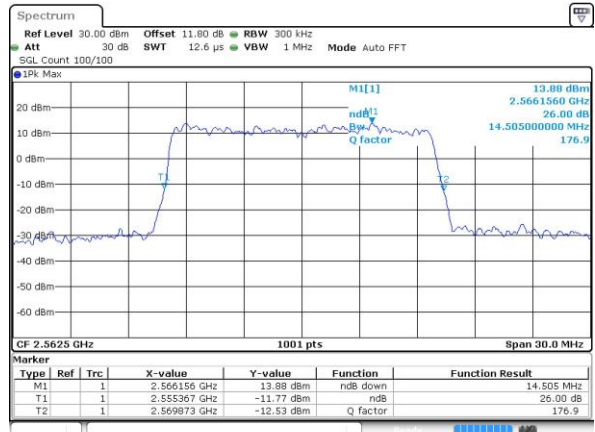

Highest Channel / 10MHz / 16QAM

Date: 6 APR 2017 10:41:03

LTE Band 7

Lowest Channel / 15MHz / QPSK

Date: 6 APR 2017 10:48:02

Lowest Channel / 15MHz / 16QAM

Date: 6 APR 2017 10:48:13

Middle Channel / 15MHz / QPSK

Date: 6 APR 2017 10:55:10

Middle Channel / 15MHz / 16QAM

Date: 6 APR 2017 10:55:20

Highest Channel / 15MHz / QPSK

Date: 6 APR 2017 10:57:39

Highest Channel / 15MHz / 16QAM

Date: 6 APR 2017 10:57:49

LTE Band 7