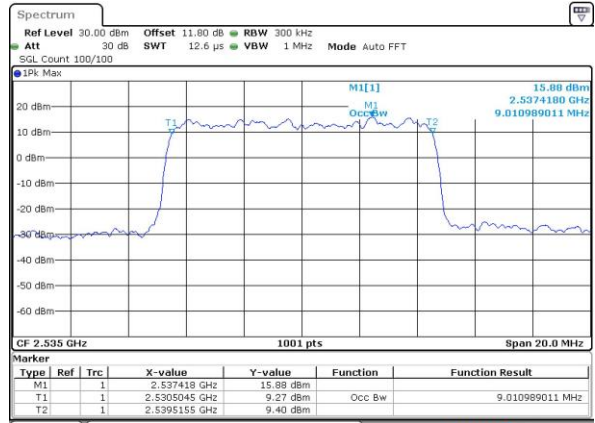

Date: 6 APR 2017 10:21:28

Highest Channel / 5MHz / QPSK

Date: 6 APR 2017 10:23:47

Highest Channel / 5MHz / 16QAM

Date: 6 APR 2017 10:23:57

LTE Band 7

Lowest Channel / 10MHz / QPSK

Date: 6 APR 2017 10:30:55

Lowest Channel / 10MHz / 16QAM

Date: 6 APR 2017 10:31:05

Middle Channel / 10MHz / QPSK

Date: 6 APR 2017 10:38:03

Middle Channel / 10MHz / 16QAM

Date: 6 APR 2017 10:38:13

Highest Channel / 10MHz / QPSK

Date: 6 APR 2017 10:40:32

Highest Channel / 10MHz / 16QAM

Date: 6 APR 2017 10:40:42

LTE Band 7

Lowest Channel / 15MHz / QPSK

Date: 6 APR 2017 10:47:41

Lowest Channel / 15MHz / 16QAM

Date: 6 APR 2017 10:47:52

Middle Channel / 15MHz / QPSK