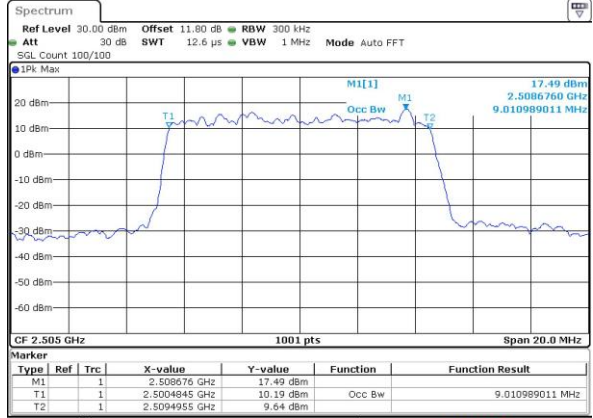

Highest Channel / 20MHz / QPSK

Date: 6 APR 2017 11:14:03

Highest Channel / 20MHz / 16QAM

Date: 6 APR 2017 11:14:13

LTE Band 7

Lowest Channel / 5MHz / 64QAM

Middle Channel / 5MHz / 64QAM

Highest Channel / 5MHz / 64QAM

LTE Band 7

Lowest Channel / 10MHz / 64QAM

Date: 27 APR 2017 21:56:05

Middle Channel / 10MHz / 64QAM

Date: 27 APR 2017 21:59:39

Highest Channel / 10MHz / 64QAM

Date: 27 APR 2017 22:00:54

LTE Band 7