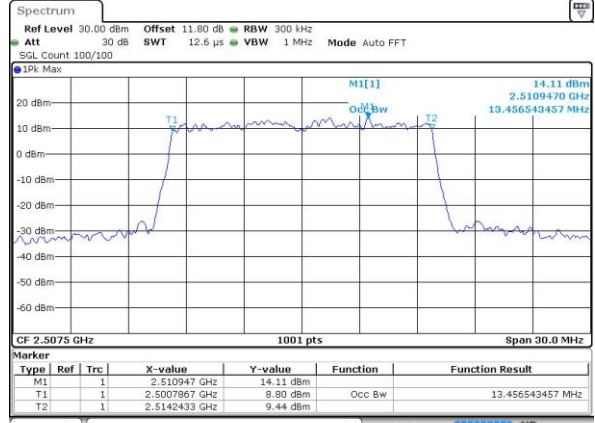

Highest Channel / 10MHz / 16QAM

Date: 6 APR 2017 10:40:42

LTE Band 7

Lowest Channel / 15MHz / QPSK

Date: 6 APR 2017 10:47:41

Lowest Channel / 15MHz / 16QAM

Date: 6 APR 2017 10:47:52

Middle Channel / 15MHz / QPSK

Date: 6 APR 2017 10:54:49

Middle Channel / 15MHz / 16QAM

Date: 6 APR 2017 10:55:00

Highest Channel / 15MHz / QPSK

Date: 6 APR 2017 10:57:18

Highest Channel / 15MHz / 16QAM

Date: 6 APR 2017 10:57:29

LTE Band 7