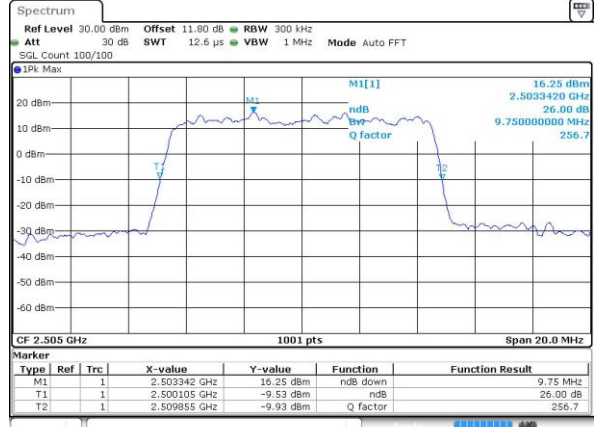

LTE Band 7

Lowest Channel / 5MHz / QPSK

Date: 6 APR 2017 10:14:31

Lowest Channel / 5MHz / 16QAM

Date: 6 APR 2017 10:14:41

Middle Channel / 5MHz / QPSK

Date: 6 APR 2017 10:21:38

Middle Channel / 5MHz / 16QAM

Date: 6 APR 2017 10:21:45

Highest Channel / 5MHz / QPSK

Date: 6 APR 2017 10:24:07

Highest Channel / 5MHz / 16QAM

Date: 6 APR 2017 10:24:18

LTE Band 7

Lowest Channel / 10MHz / QPSK

Date: 6 APR 2017 10:31:15

Lowest Channel / 10MHz / 16QAM

Date: 6 APR 2017 10:31:26

Middle Channel / 10MHz / QPSK

Date: 6 APR 2017 10:38:23

Middle Channel / 10MHz / 16QAM

Date: 6 APR 2017 10:38:34

Highest Channel / 10MHz / QPSK

Date: 6 APR 2017 10:40:52