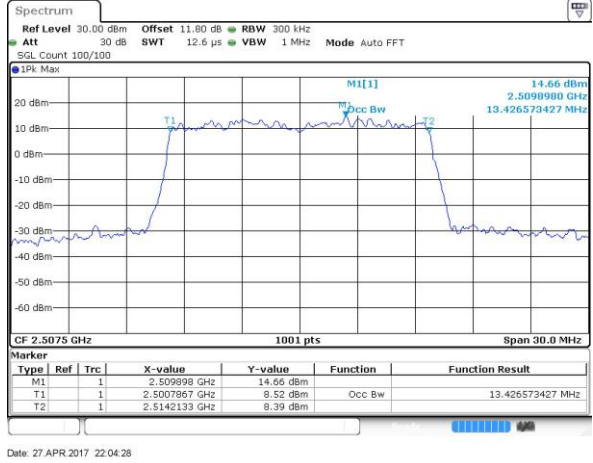

LTE Band 7

Lowest Channel / 15MHz / 64QAM