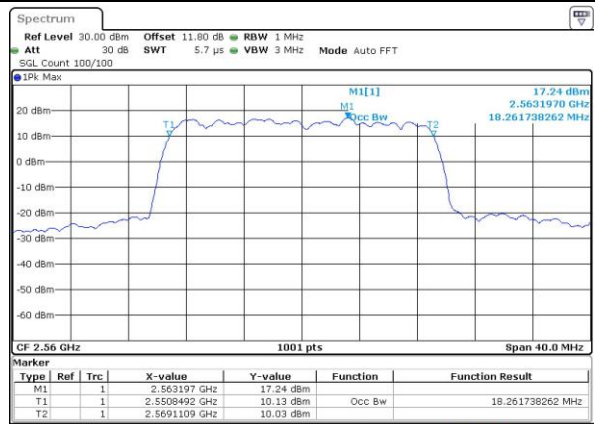

LTE Band 7

Lowest Channel / 10MHz / 64QAM

Date: 27 APR 2017 21:56:05

Middle Channel / 10MHz / 64QAM

Date: 27 APR 2017 21:59:39

Highest Channel / 10MHz / 64QAM

Date: 27 APR 2017 22:00:54

LTE Band 7

Lowest Channel / 15MHz / 64QAM

Middle Channel / 15MHz / 64QAM

Highest Channel / 15MHz / 64QAM

LTE Band 7

Lowest Channel / 20MHz / 64QAM

Date: 27 APR 2017 22:12:50

Middle Channel / 20MHz / 64QAM

Date: 27 APR 2017 22:16:24

Highest Channel / 20MHz / 64QAM

Date: 27 APR 2017 22:17:39

Conducted Band Edge

LTE Band 7 / 5MHz / QPSK

Lowest Band Edge / 1 RB

Date: 6 APR 2017 10:15:50

Highest Band Edge / 1 RB

Date: 6 APR 2017 10:25:27

Lowest Band Edge / Full RB

Date: 6 APR 2017 10:18:09

Highest Band Edge / Full RB

Date: 6 APR 2017 10:27:46

LTE Band 7 / 5MHz / 16QAM

Lowest Band Edge / 1 RB

Date: 6 APR 2017 10:17:00

Highest Band Edge / 1 RB