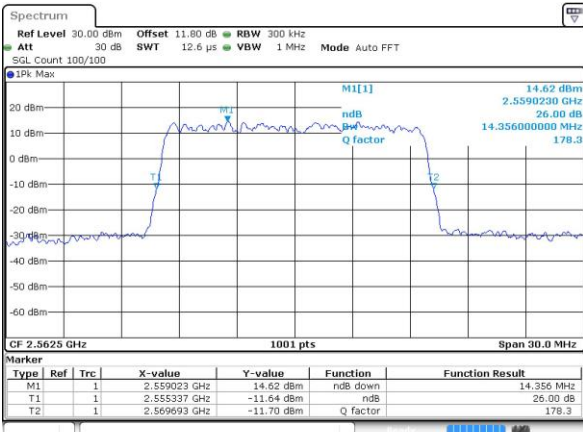

Highest Channel / 10MHz / 16QAM

Date: 6 APR 2017 10:41:03

LTE Band 7

Lowest Channel / 15MHz / QPSK

Date: 6 APR 2017 10:48:02

Lowest Channel / 15MHz / 16QAM

Date: 6 APR 2017 10:48:13

Middle Channel / 15MHz / QPSK

Date: 6 APR 2017 10:55:10

Middle Channel / 15MHz / 16QAM

Date: 6 APR 2017 10:55:20

Highest Channel / 15MHz / QPSK

Date: 6 APR 2017 10:57:39

Highest Channel / 15MHz / 16QAM

Date: 6 APR 2017 10:57:49

LTE Band 7