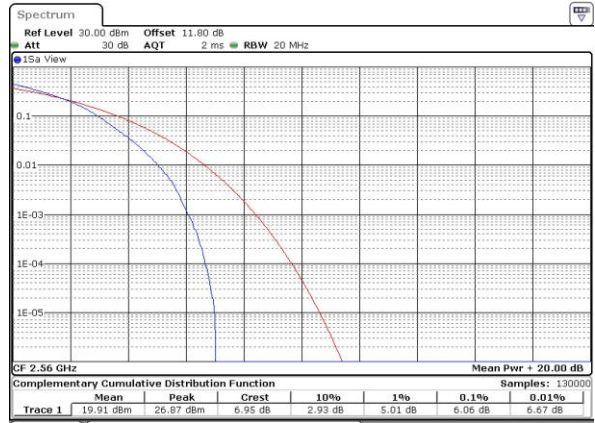

Date: 6 APR 2017 11:47:17

Highest Channel / 1RB

Date: 6 APR 2017 11:47:50

Highest Channel / Full RB

Date: 6 APR 2017 11:48:01

LTE Band 7 / 20MHz / 64QAM

Lowest Channel / 1RB

Date: 27 APR 2017 22:21:17

Lowest Channel / Full RB

Date: 27 APR 2017 22:21:27

Middle Channel / 1RB

Date: 27 APR 2017 22:21:36

Middle Channel / Full RB

Date: 27 APR 2017 22:21:47

Highest Channel / 1RB

Date: 27 APR 2017 22:21:59

Highest Channel / Full RB

Date: 27 APR 2017 22:22:09

26dB Bandwidth

Mode	LTE Band 7 : 26dB BW(MHz)											
BW	1.4MHz		3MHz		5MHz		10MHz		15MHz		20MHz	
Mod.	QPSK	16QAM	QPSK	16QAM	QPSK	16QAM	QPSK	16QAM	QPSK	16QAM	QPSK	16QAM
Lowest CH	-	-	-	-	4.94	4.88	9.85	9.75	14.33	14.54	19.94	20.06
Middle CH	-	-	-	-	4.79	4.92	9.85	9.93	14.27	14.24	20.18	20.26
Highest CH	-	-	-	-	4.89	4.81	9.87	9.77	14.36	14.51	20.14	20.26
BW	1.4MHz		3MHz		5MHz		10MHz		15MHz		20MHz	
Mod.	-	64QAM	-	64QAM	-	64QAM	-	64QAM	-	64QAM	-	64QAM
Lowest CH	-	-	-	-	-	4.91	-	9.77	-	14.15	-	20.02
Middle CH	-	-	-	-	-	4.81	-	9.65	-	14.45	-	20.14
Highest CH	-	-	-	-	-	4.97	-	10.03	-	14.33	-	20.14