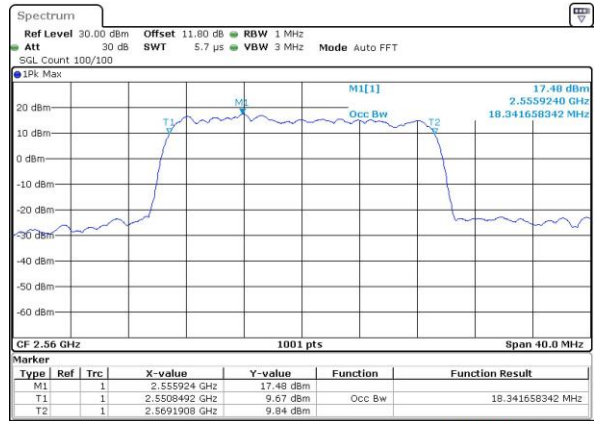

Date: 6 APR 2017 10:54:49

Middle Channel / 15MHz / 16QAM

Date: 6 APR 2017 10:55:00

Highest Channel / 15MHz / QPSK

Date: 6 APR 2017 10:57:18

Highest Channel / 15MHz / 16QAM

Date: 6 APR 2017 10:57:29

LTE Band 7

Lowest Channel / 20MHz / QPSK

Date: 6 APR 2017 11:04:26

Lowest Channel / 20MHz / 16QAM

Date: 6 APR 2017 11:04:37

Middle Channel / 20MHz / QPSK

Date: 6 APR 2017 11:11:34

Middle Channel / 20MHz / 16QAM

Date: 6 APR 2017 11:11:44

Highest Channel / 20MHz / QPSK

Date: 6 APR 2017 11:14:03

Highest Channel / 20MHz / 16QAM

Date: 6 APR 2017 11:14:13

LTE Band 7

Lowest Channel / 5MHz / 64QAM

Middle Channel / 5MHz / 64QAM

Highest Channel / 5MHz / 64QAM