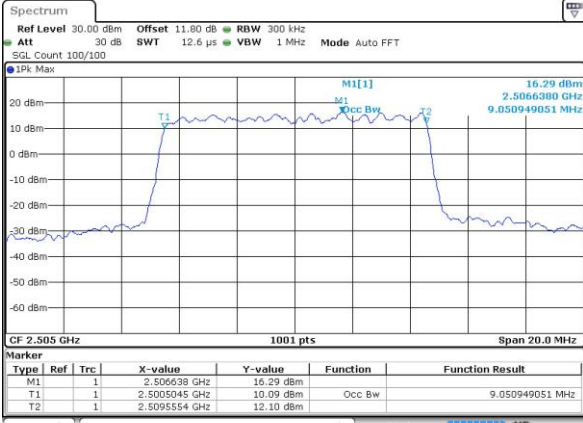

LTE Band 7

Lowest Channel / 5MHz / QPSK

Date: 6 APR 2017 10:14:10

Lowest Channel / 5MHz / 16QAM

Date: 6 APR 2017 10:14:20

Middle Channel / 5MHz / QPSK

Date: 6 APR 2017 10:21:18

Middle Channel / 5MHz / 16QAM

Date: 6 APR 2017 10:21:28

Highest Channel / 5MHz / QPSK

Date: 6 APR 2017 10:23:47

Highest Channel / 5MHz / 16QAM

Date: 6 APR 2017 10:23:57

LTE Band 7

Lowest Channel / 10MHz / QPSK

Date: 6 APR 2017 10:30:55

Lowest Channel / 10MHz / 16QAM

Date: 6 APR 2017 10:31:05

Middle Channel / 10MHz / QPSK

Date: 6 APR 2017 10:38:03

Middle Channel / 10MHz / 16QAM

Date: 6 APR 2017 10:38:13

Highest Channel / 10MHz / QPSK

Date: 6 APR 2017 10:40:32