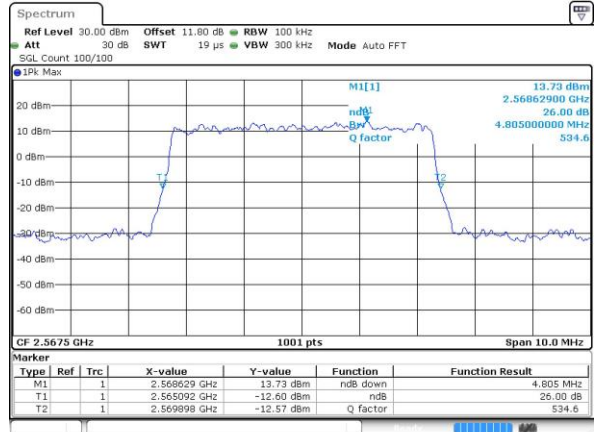

Highest Channel / Full RB

Date: 27 APR 2017 22:22:09

26dB Bandwidth

Mode	LTE Band 7 : 26dB BW(MHz)											
BW	1.4MHz		3MHz		5MHz		10MHz		15MHz		20MHz	
Mod.	QPSK	16QAM	QPSK	16QAM	QPSK	16QAM	QPSK	16QAM	QPSK	16QAM	QPSK	16QAM
Lowest CH	-	-	-	-	4.94	4.88	9.85	9.75	14.33	14.54	19.94	20.06
Middle CH	-	-	-	-	4.79	4.92	9.85	9.93	14.27	14.24	20.18	20.26
Highest CH	-	-	-	-	4.89	4.81	9.87	9.77	14.36	14.51	20.14	20.26
BW	1.4MHz		3MHz		5MHz		10MHz		15MHz		20MHz	
Mod.	-	64QAM	-	64QAM	-	64QAM	-	64QAM	-	64QAM	-	64QAM
Lowest CH	-	-	-	-	-	4.91	-	9.77	-	14.15	-	20.02
Middle CH	-	-	-	-	-	4.81	-	9.65	-	14.45	-	20.14
Highest CH	-	-	-	-	-	4.97	-	10.03	-	14.33	-	20.14

LTE Band 7

Lowest Channel / 5MHz / QPSK

Date: 6 APR 2017 10:14:31

Lowest Channel / 5MHz / 16QAM

Date: 6 APR 2017 10:14:41

Middle Channel / 5MHz / QPSK

Date: 6 APR 2017 10:21:38

Middle Channel / 5MHz / 16QAM

Date: 6 APR 2017 10:21:45

Highest Channel / 5MHz / QPSK

Date: 6 APR 2017 10:24:07

Highest Channel / 5MHz / 16QAM

Date: 6 APR 2017 10:24:18

LTE Band 7

Lowest Channel / 10MHz / QPSK

Date: 6 APR 2017 10:31:15