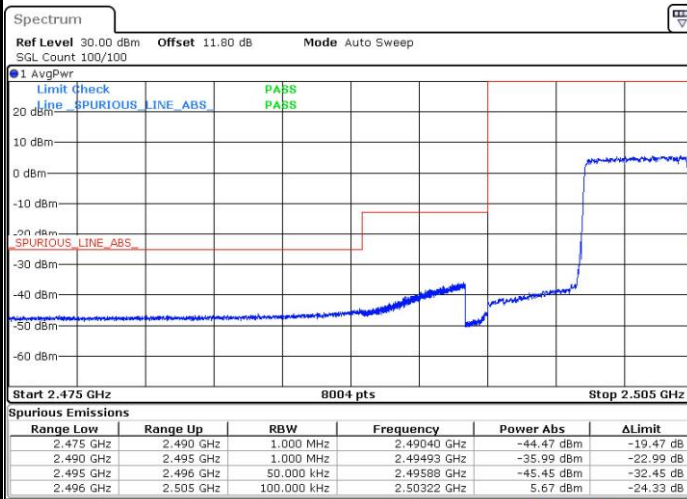

Highest Channel / 20MHz / 64QAM

Date: 27 APR 2017 22:17:39

Conducted Band Edge

LTE Band 7 / 5MHz / QPSK

Lowest Band Edge / 1 RB

Date: 6 APR 2017 10:15:50

Highest Band Edge / 1 RB

Date: 6 APR 2017 10:25:27

Lowest Band Edge / Full RB

Date: 6 APR 2017 10:18:09

Highest Band Edge / Full RB

Date: 6 APR 2017 10:27:46

LTE Band 7 / 5MHz / 16QAM

Lowest Band Edge / 1 RB

Date: 6 APR 2017 10:17:00

Highest Band Edge / 1 RB

Date: 6 APR 2017 10:26:37

Lowest Band Edge / Full RB

Date: 6 APR 2017 10:19:19

Highest Band Edge / Full RB

Date: 6 APR 2017 10:28:56

LTE Band 7 / 5MHz / 64QAM

Lowest Band Edge / 1 RB

Date: 27.APR.2017 21:49:02

Highest Band Edge / 1 RB

Date: 27.APR.2017 21:53:51

Lowest Band Edge / Full RB

Date: 27.APR.2017 21:50:12

Highest Band Edge / Full RB

Date: 27.APR.2017 21:55:00