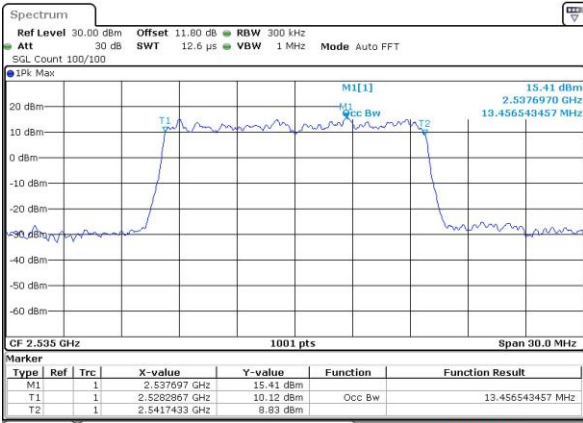

Lowest Channel / 10MHz / 16QAM

Date: 6 APR 2017 10:31:05

Middle Channel / 10MHz / QPSK

Date: 6 APR 2017 10:38:03

Middle Channel / 10MHz / 16QAM

Date: 6 APR 2017 10:38:13

Highest Channel / 10MHz / QPSK

Date: 6 APR 2017 10:40:32

Highest Channel / 10MHz / 16QAM

Date: 6 APR 2017 10:40:42

LTE Band 7

Lowest Channel / 15MHz / QPSK

Date: 6 APR 2017 10:47:41

Lowest Channel / 15MHz / 16QAM

Date: 6 APR 2017 10:47:52

Middle Channel / 15MHz / QPSK

Date: 6 APR 2017 10:54:49

Middle Channel / 15MHz / 16QAM

Date: 6 APR 2017 10:55:00

Highest Channel / 15MHz / QPSK

Date: 6 APR 2017 10:57:18

Highest Channel / 15MHz / 16QAM

Date: 6 APR 2017 10:57:29

LTE Band 7