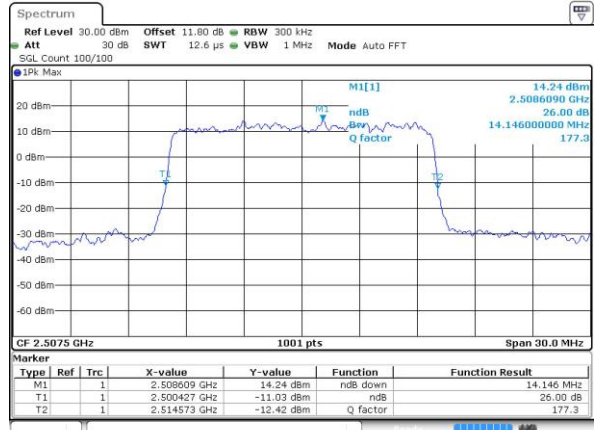

Date: 27 APR 2017 21:51:27

Highest Channel / 5MHz / 64QAM

Date: 27 APR 2017 21:52:41

LTE Band 7

Lowest Channel / 10MHz / 64QAM

Date: 27 APR 2017 21:56:15

Middle Channel / 10MHz / 64QAM

Date: 27 APR 2017 21:59:50

Highest Channel / 10MHz / 64QAM

Date: 27 APR 2017 22:01:04

LTE Band 7

Lowest Channel / 15MHz / 64QAM

Date: 27 APR 2017 22:04:39

Middle Channel / 15MHz / 64QAM

Date: 27 APR 2017 22:08:12

Highest Channel / 15MHz / 64QAM

Date: 27 APR 2017 22:09:27

LTE Band 7

Lowest Channel / 20MHz / 64QAM

Date: 27 APR 2017 22:13:01

Middle Channel / 20MHz / 64QAM

Date: 27 APR 2017 22:16:35

Highest Channel / 20MHz / 64QAM

Date: 27 APR 2017 22:17:49