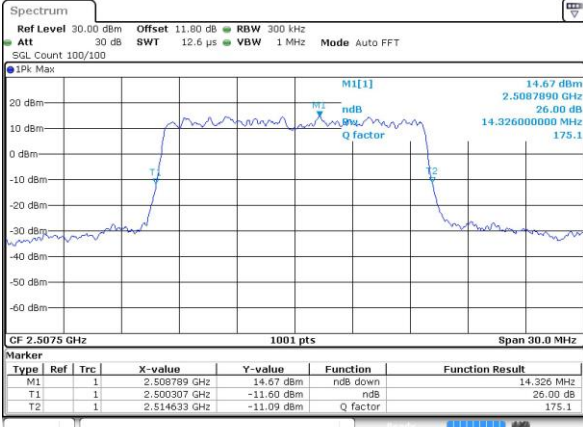

Highest Channel / 10MHz / 16QAM

Date: 6 APR 2017 10:41:03

LTE Band 7

Lowest Channel / 15MHz / QPSK

Date: 6 APR 2017 10:48:02

Lowest Channel / 15MHz / 16QAM

Date: 6 APR 2017 10:48:13

Middle Channel / 15MHz / QPSK

Date: 6 APR 2017 10:55:10

Middle Channel / 15MHz / 16QAM

Date: 6 APR 2017 10:55:20

Highest Channel / 15MHz / QPSK

Date: 6 APR 2017 10:57:39

Highest Channel / 15MHz / 16QAM

Date: 6 APR 2017 10:57:49

LTE Band 7