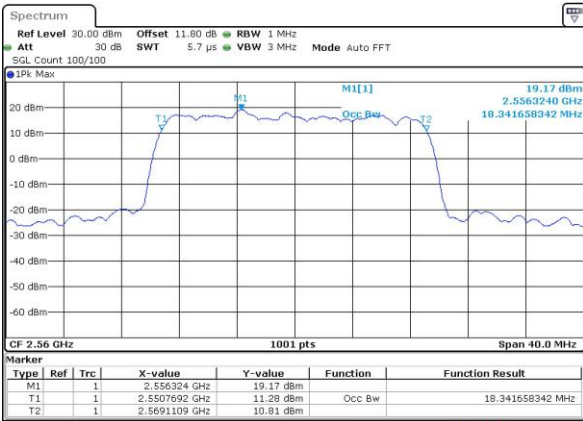

Date: 6 APR 2017 10:54:49

Middle Channel / 15MHz / 16QAM

Date: 6 APR 2017 10:55:00

Highest Channel / 15MHz / QPSK

Date: 6 APR 2017 10:57:18

Highest Channel / 15MHz / 16QAM

Date: 6 APR 2017 10:57:29

LTE Band 7

Lowest Channel / 20MHz / QPSK

Date: 6 APR 2017 11:04:26

Lowest Channel / 20MHz / 16QAM

Date: 6 APR 2017 11:04:37

Middle Channel / 20MHz / QPSK

Date: 6 APR 2017 11:11:34

Middle Channel / 20MHz / 16QAM

Date: 6 APR 2017 11:11:44

Highest Channel / 20MHz / QPSK

Date: 6 APR 2017 11:14:03

Highest Channel / 20MHz / 16QAM

Date: 6 APR 2017 11:14:13

LTE Band 7

Lowest Channel / 5MHz / 64QAM

Middle Channel / 5MHz / 64QAM

Highest Channel / 5MHz / 64QAM