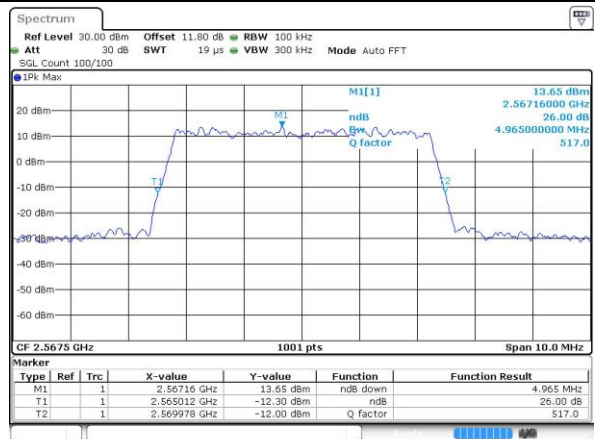

Highest Channel / 20MHz / QPSK

Date: 6 APR 2017 11:14:24

Highest Channel / 20MHz / 16QAM

Date: 6 APR 2017 11:14:34

LTE Band 7

Lowest Channel / 5MHz / 64QAM

Date: 27 APR 2017 21:47:53

Middle Channel / 5MHz / 64QAM

Date: 27 APR 2017 21:51:27

Highest Channel / 5MHz / 64QAM

Date: 27 APR 2017 21:52:41

LTE Band 7

Lowest Channel / 10MHz / 64QAM

Date: 27 APR 2017 21:56:15

Middle Channel / 10MHz / 64QAM

Date: 27 APR 2017 21:59:50