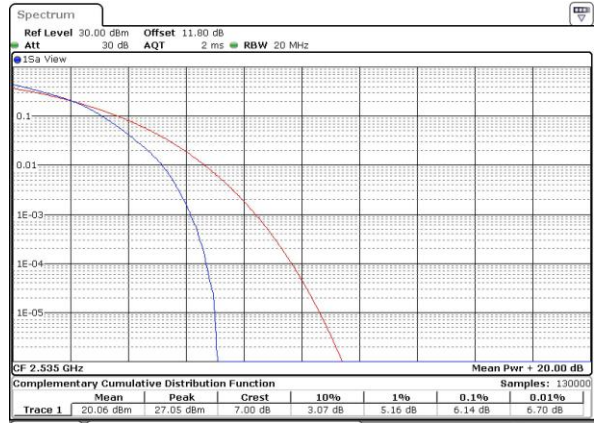

Date: 6 APR 2017 11:47:17

Highest Channel / 1RB

Date: 6 APR 2017 11:47:50

Highest Channel / Full RB

Date: 6 APR 2017 11:48:01

LTE Band 7 / 20MHz / 64QAM

Lowest Channel / 1RB

Date: 27 APR 2017 22:21:17

Lowest Channel / Full RB

Date: 27 APR 2017 22:21:27

Middle Channel / 1RB

Date: 27 APR 2017 22:21:36

Middle Channel / Full RB

Date: 27 APR 2017 22:21:47

Highest Channel / 1RB

Date: 27 APR 2017 22:21:59

Highest Channel / Full RB

Date: 27 APR 2017 22:22:09

26dB Bandwidth

Mode	LTE Band 7 : 26dB BW(MHz)											
BW	1.4MHz		3MHz		5MHz		10MHz		15MHz		20MHz	
Mod.	QPSK	16QAM	QPSK	16QAM	QPSK	16QAM	QPSK	16QAM	QPSK	16QAM	QPSK	16QAM
Lowest CH	-	-	-	-	4.94	4.88	9.85	9.75	14.33	14.54	19.94	20.06
Middle CH	-	-	-	-	4.79	4.92	9.85	9.93	14.27	14.24	20.18	20.26
Highest CH	-	-	-	-	4.89	4.81	9.87	9.77	14.36	14.51	20.14	20.26
BW	1.4MHz		3MHz		5MHz		10MHz		15MHz		20MHz	
Mod.	-	64QAM	-	64QAM	-	64QAM	-	64QAM	-	64QAM	-	64QAM
Lowest CH	-	-	-	-	-	4.91	-	9.77	-	14.15	-	20.02
Middle CH	-	-	-	-	-	4.81	-	9.65	-	14.45	-	20.14
Highest CH	-	-	-	-	-	4.97	-	10.03	-	14.33	-	20.14