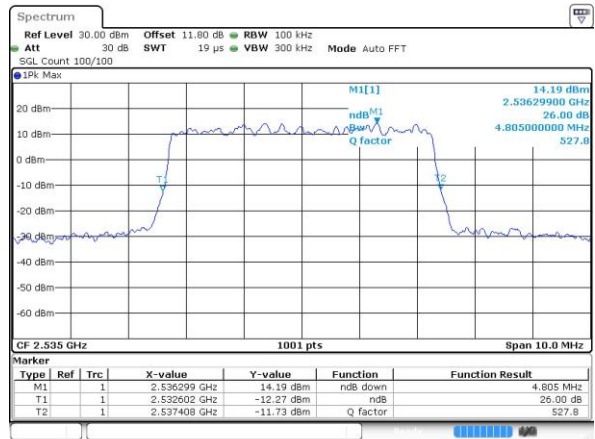

Highest Channel / 20MHz / QPSK

Date: 6 APR 2017 11:14:24

Highest Channel / 20MHz / 16QAM

Date: 6 APR 2017 11:14:34

LTE Band 7

Lowest Channel / 5MHz / 64QAM

Date: 27 APR 2017 21:47:53

Middle Channel / 5MHz / 64QAM

Date: 27 APR 2017 21:51:27

Highest Channel / 5MHz / 64QAM

Date: 27 APR 2017 21:52:41

LTE Band 7

Lowest Channel / 10MHz / 64QAM

Date: 27 APR 2017 21:56:15

Middle Channel / 10MHz / 64QAM

Date: 27 APR 2017 21:59:50