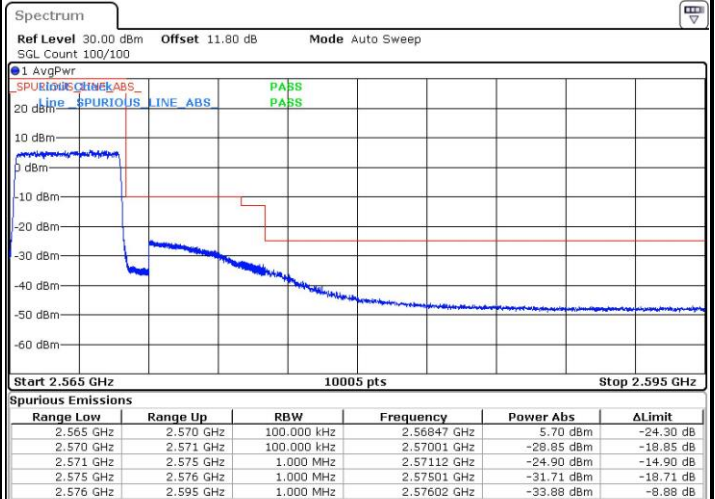

Highest Channel / 20MHz / 64QAM

Date: 27 APR 2017 22:17:39

Conducted Band Edge

LTE Band 7 / 5MHz / QPSK

Lowest Band Edge / 1 RB

Date: 6 APR 2017 10:15:50

Highest Band Edge / 1 RB

Date: 6 APR 2017 10:25:27

Lowest Band Edge / Full RB

Date: 6 APR 2017 10:18:09

Highest Band Edge / Full RB

Date: 6 APR 2017 10:27:46

LTE Band 7 / 5MHz / 16QAM

Lowest Band Edge / 1 RB

Date: 6 APR 2017 10:17:00

Highest Band Edge / 1 RB

Date: 6 APR 2017 10:26:37

Lowest Band Edge / Full RB

Date: 6 APR 2017 10:19:19

Highest Band Edge / Full RB

Date: 6 APR 2017 10:28:56

LTE Band 7 / 5MHz / 64QAM

Lowest Band Edge / 1 RB

Date: 27.APR.2017 21:49:02

Highest Band Edge / 1 RB

Date: 27.APR.2017 21:53:51

Lowest Band Edge / Full RB

Date: 27.APR.2017 21:50:12

Highest Band Edge / Full RB

Date: 27.APR.2017 21:55:00