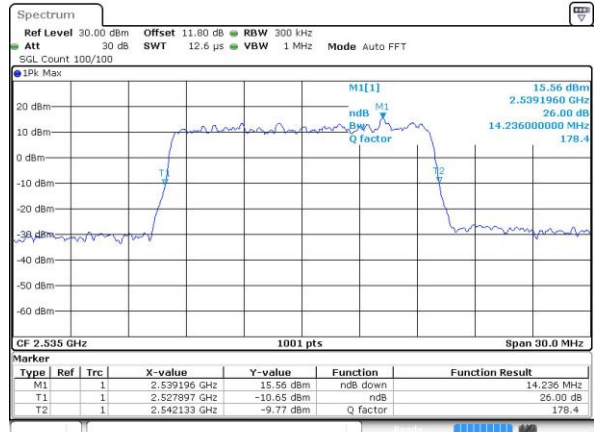

Highest Channel / 10MHz / 16QAM

Date: 6 APR 2017 10:41:03

LTE Band 7

Lowest Channel / 15MHz / QPSK

Date: 6 APR 2017 10:48:02

Lowest Channel / 15MHz / 16QAM

Date: 6 APR 2017 10:48:13

Middle Channel / 15MHz / QPSK

Date: 6 APR 2017 10:55:10

Middle Channel / 15MHz / 16QAM

Date: 6 APR 2017 10:55:20

Highest Channel / 15MHz / QPSK

Date: 6 APR 2017 10:57:39

Highest Channel / 15MHz / 16QAM

Date: 6 APR 2017 10:57:49

LTE Band 7