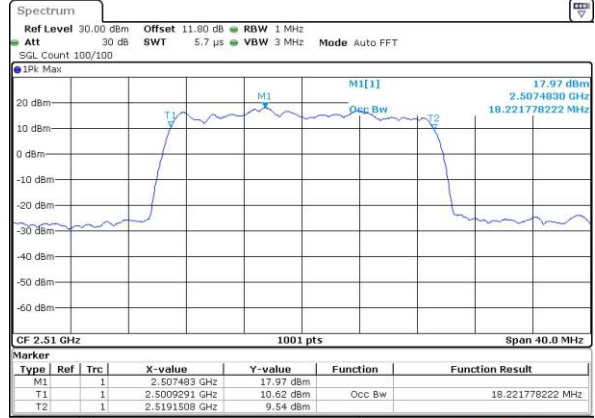

Highest Channel / 10MHz / 16QAM

Date: 6 APR 2017 10:40:42

LTE Band 7

Lowest Channel / 15MHz / QPSK

Date: 6 APR 2017 10:47:41

Lowest Channel / 15MHz / 16QAM

Date: 6 APR 2017 10:47:52

Middle Channel / 15MHz / QPSK

Date: 6 APR 2017 10:54:49

Middle Channel / 15MHz / 16QAM

Date: 6 APR 2017 10:55:00

Highest Channel / 15MHz / QPSK

Date: 6 APR 2017 10:57:18

Highest Channel / 15MHz / 16QAM

Date: 6 APR 2017 10:57:29

LTE Band 7

Lowest Channel / 20MHz / QPSK

Date: 6 APR 2017 11:04:26

Lowest Channel / 20MHz / 16QAM

Date: 6 APR 2017 11:04:37

Middle Channel / 20MHz / QPSK

Date: 6 APR 2017 11:11:34

Middle Channel / 20MHz / 16QAM

Date: 6 APR 2017 11:11:44