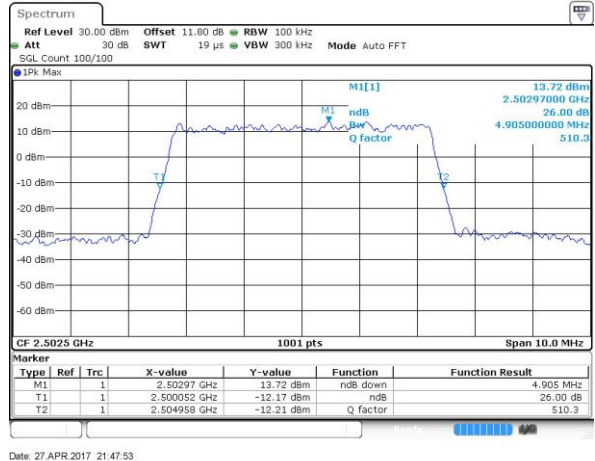

Highest Channel / 20MHz / QPSK

Date: 6 APR 2017 11:14:24

Highest Channel / 20MHz / 16QAM

Date: 6 APR 2017 11:14:34

LTE Band 7

Lowest Channel / 5MHz / 64QAM

Date: 27 APR 2017 21:47:53

Middle Channel / 5MHz / 64QAM

Date: 27 APR 2017 21:51:27

Highest Channel / 5MHz / 64QAM

Date: 27 APR 2017 21:52:41

LTE Band 7

Lowest Channel / 10MHz / 64QAM

Date: 27 APR 2017 21:56:15

Middle Channel / 10MHz / 64QAM

Date: 27 APR 2017 21:59:50