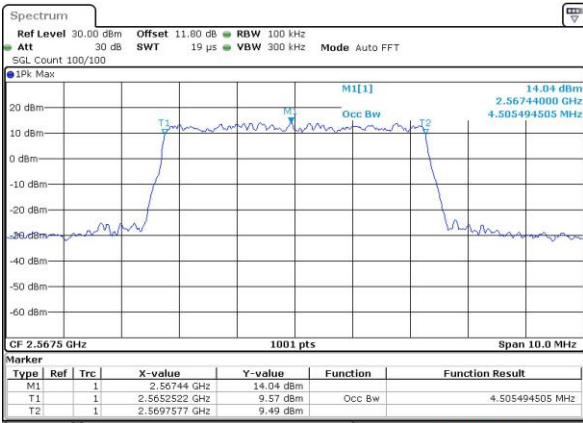

Occupied Bandwidth

Mode	LTE Band 7 : 99%OBW(MHz)											
BW	1.4MHz		3MHz		5MHz		10MHz		15MHz		20MHz	
Mod.	QPSK	16QAM	QPSK	16QAM	QPSK	16QAM	QPSK	16QAM	QPSK	16QAM	QPSK	16QAM
Lowest CH	-	-	-	-	4.51	4.49	9.05	8.97	13.46	13.46	18.38	18.22
Middle CH	-	-	-	-	4.5	4.49	9.01	9.01	13.46	13.43	18.42	18.5
Highest CH	-	-	-	-	4.51	4.51	9.07	9.01	13.43	13.49	18.34	18.34
BW	1.4MHz		3MHz		5MHz		10MHz		15MHz		20MHz	
Mod.	-	64QAM	-	64QAM	-	64QAM	-	64QAM	-	64QAM	-	64QAM
Lowest CH	-	-	-	-	-	4.51	-	9.01	-	13.43	-	18.26
Middle CH	-	-	-	-	-	4.48	-	9.03	-	13.4	-	18.22
Highest CH	-	-	-	-	-	4.48	-	9.03	-	13.34	-	18.26

LTE Band 7

Lowest Channel / 5MHz / QPSK

Date: 6 APR 2017 10:14:10

Lowest Channel / 5MHz / 16QAM

Date: 6 APR 2017 10:14:20

Middle Channel / 5MHz / QPSK

Date: 6 APR 2017 10:21:18

Middle Channel / 5MHz / 16QAM

Date: 6 APR 2017 10:21:28

Highest Channel / 5MHz / QPSK

Date: 6 APR 2017 10:23:47

Highest Channel / 5MHz / 16QAM

Date: 6 APR 2017 10:23:57

LTE Band 7

Lowest Channel / 10MHz / QPSK

Date: 6 APR 2017 10:30:55