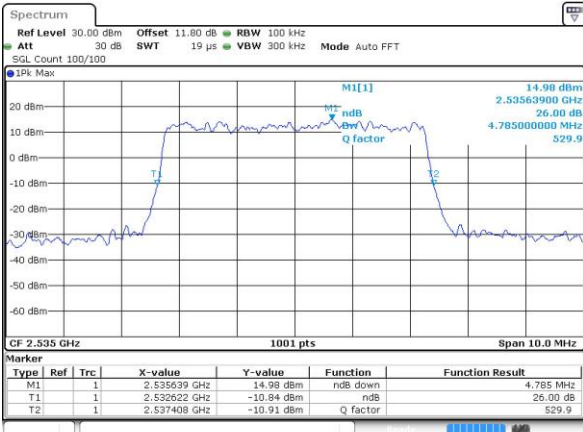

Highest Channel / Full RB

Date: 27 APR 2017 22:22:09

26dB Bandwidth

Mode	LTE Band 7 : 26dB BW(MHz)											
BW	1.4MHz		3MHz		5MHz		10MHz		15MHz		20MHz	
Mod.	QPSK	16QAM	QPSK	16QAM	QPSK	16QAM	QPSK	16QAM	QPSK	16QAM	QPSK	16QAM
Lowest CH	-	-	-	-	4.94	4.88	9.85	9.75	14.33	14.54	19.94	20.06
Middle CH	-	-	-	-	4.79	4.92	9.85	9.93	14.27	14.24	20.18	20.26
Highest CH	-	-	-	-	4.89	4.81	9.87	9.77	14.36	14.51	20.14	20.26
BW	1.4MHz		3MHz		5MHz		10MHz		15MHz		20MHz	
Mod.	-	64QAM	-	64QAM	-	64QAM	-	64QAM	-	64QAM	-	64QAM
Lowest CH	-	-	-	-	-	4.91	-	9.77	-	14.15	-	20.02
Middle CH	-	-	-	-	-	4.81	-	9.65	-	14.45	-	20.14
Highest CH	-	-	-	-	-	4.97	-	10.03	-	14.33	-	20.14

LTE Band 7

Lowest Channel / 5MHz / QPSK

Date: 6 APR 2017 10:14:31

Lowest Channel / 5MHz / 16QAM

Date: 6 APR 2017 10:14:41

Middle Channel / 5MHz / QPSK

Date: 6 APR 2017 10:21:38

Middle Channel / 5MHz / 16QAM

Date: 6 APR 2017 10:21:45

Highest Channel / 5MHz / QPSK

Date: 6 APR 2017 10:24:07

Highest Channel / 5MHz / 16QAM

Date: 6 APR 2017 10:24:18

LTE Band 7

Lowest Channel / 10MHz / QPSK

Date: 6 APR 2017 10:31:15