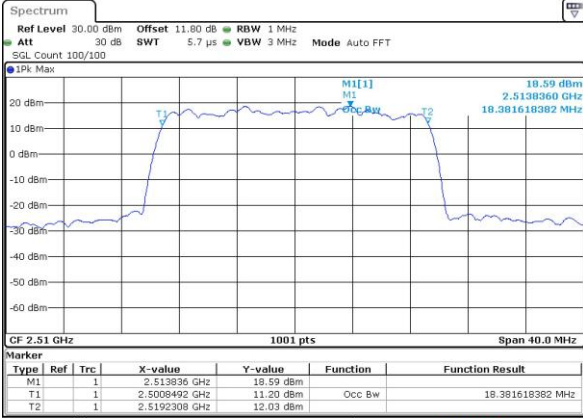

LTE Band 7

Lowest Channel / 20MHz / QPSK

Date: 6 APR 2017 11:04:26