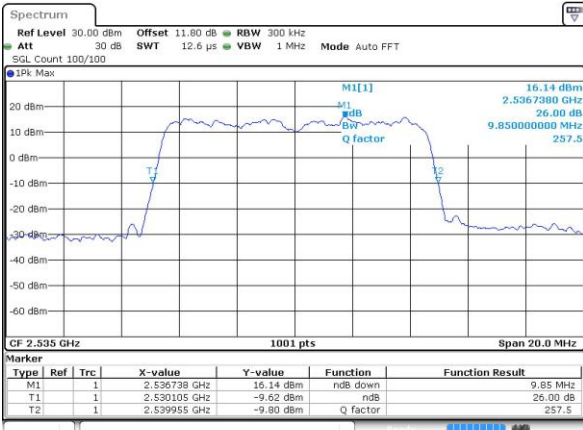

Middle Channel / 10MHz / QPSK

Date: 6 APR 2017 10:38:23