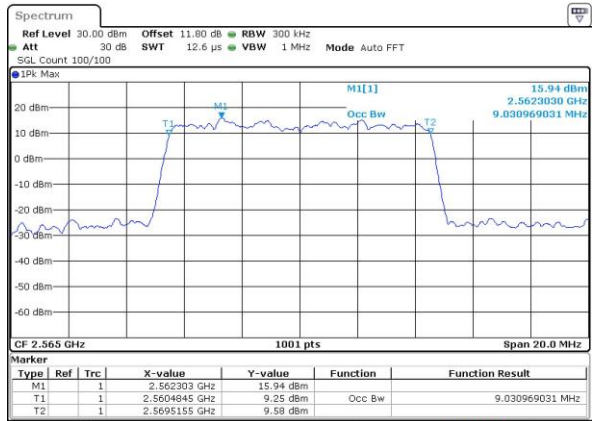

Highest Channel / 20MHz / QPSK

Date: 6 APR 2017 11:14:03

Highest Channel / 20MHz / 16QAM

Date: 6 APR 2017 11:14:13

LTE Band 7

Lowest Channel / 5MHz / 64QAM

Middle Channel / 5MHz / 64QAM

Highest Channel / 5MHz / 64QAM

LTE Band 7

Lowest Channel / 10MHz / 64QAM

Date: 27 APR 2017 21:56:05

Middle Channel / 10MHz / 64QAM

Date: 27 APR 2017 21:59:39

Highest Channel / 10MHz / 64QAM

Date: 27 APR 2017 22:00:54

LTE Band 7

Lowest Channel / 15MHz / 64QAM

Middle Channel / 15MHz / 64QAM

Highest Channel / 15MHz / 64QAM

LTE Band 7

Lowest Channel / 20MHz / 64QAM

Date: 27 APR 2017 22:12:50

Middle Channel / 20MHz / 64QAM

Date: 27 APR 2017 22:16:24

Highest Channel / 20MHz / 64QAM

Date: 27 APR 2017 22:17:39

Conducted Band Edge

LTE Band 7 / 5MHz / QPSK

Lowest Band Edge / 1 RB

Date: 6 APR 2017 10:15:50

Highest Band Edge / 1 RB

Date: 6 APR 2017 10:25:27