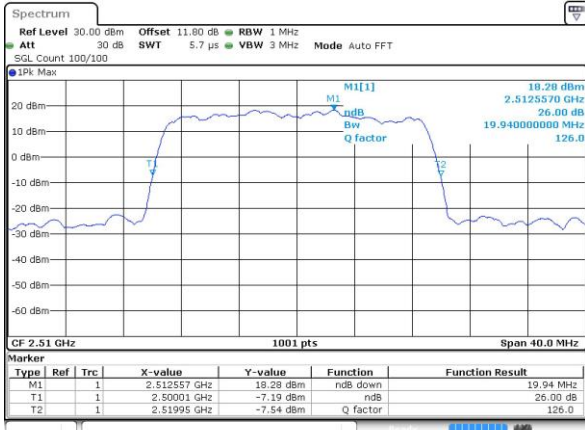

LTE Band 7

Lowest Channel / 20MHz / QPSK

Date: 6 APR 2017 11:04:47