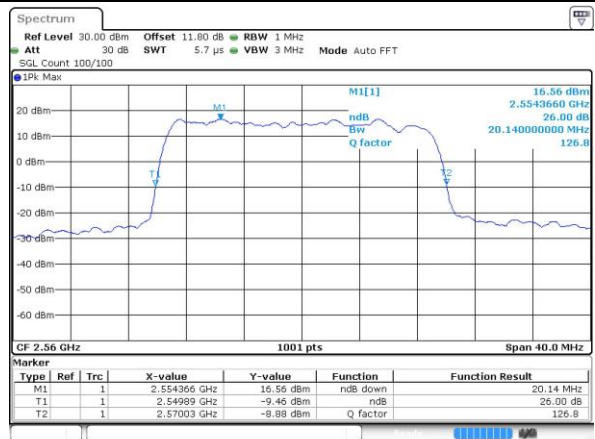

Highest Channel / 10MHz / 64QAM

Date: 27 APR 2017 22:01:04

LTE Band 7

Lowest Channel / 15MHz / 64QAM

Date: 27 APR 2017 22:04:39

Middle Channel / 15MHz / 64QAM

Date: 27 APR 2017 22:08:12

Highest Channel / 15MHz / 64QAM

Date: 27 APR 2017 22:09:27

LTE Band 7

Lowest Channel / 20MHz / 64QAM

Date: 27 APR 2017 22:13:01

Middle Channel / 20MHz / 64QAM

Date: 27 APR 2017 22:16:35

Highest Channel / 20MHz / 64QAM

Date: 27 APR 2017 22:17:49

Occupied Bandwidth

Mode	LTE Band 7 : 99%OBW(MHz)											
BW	1.4MHz		3MHz		5MHz		10MHz		15MHz		20MHz	
Mod.	QPSK	16QAM	QPSK	16QAM	QPSK	16QAM	QPSK	16QAM	QPSK	16QAM	QPSK	16QAM
Lowest CH	-	-	-	-	4.51	4.49	9.05	8.97	13.46	13.46	18.38	18.22
Middle CH	-	-	-	-	4.5	4.49	9.01	9.01	13.46	13.43	18.42	18.5
Highest CH	-	-	-	-	4.51	4.51	9.07	9.01	13.43	13.49	18.34	18.34
BW	1.4MHz		3MHz		5MHz		10MHz		15MHz		20MHz	
Mod.	-	64QAM	-	64QAM	-	64QAM	-	64QAM	-	64QAM	-	64QAM
Lowest CH	-	-	-	-	-	4.51	-	9.01	-	13.43	-	18.26
Middle CH	-	-	-	-	-	4.48	-	9.03	-	13.4	-	18.22
Highest CH	-	-	-	-	-	4.48	-	9.03	-	13.34	-	18.26