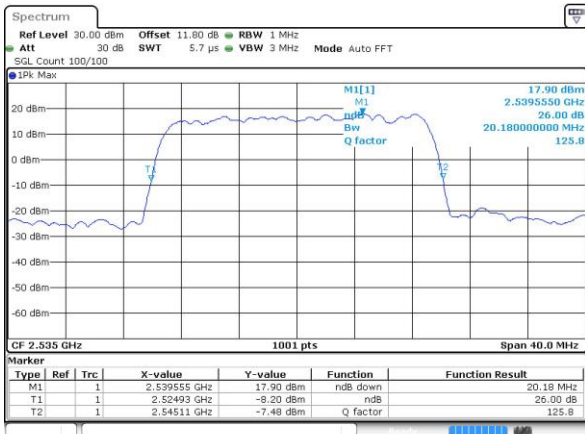

Lowest Channel / 20MHz / QPSK

Date: 6 APR 2017 11:04:47

Lowest Channel / 20MHz / 16QAM

Date: 6 APR 2017 11:04:57

Middle Channel / 20MHz / QPSK

Date: 6 APR 2017 11:11:55

Middle Channel / 20MHz / 16QAM

Date: 6 APR 2017 11:12:05

Highest Channel / 20MHz / QPSK

Date: 6 APR 2017 11:14:24

Highest Channel / 20MHz / 16QAM

Date: 6 APR 2017 11:14:34

LTE Band 7

Lowest Channel / 5MHz / 64QAM

Date: 27 APR 2017 21:47:53

Middle Channel / 5MHz / 64QAM