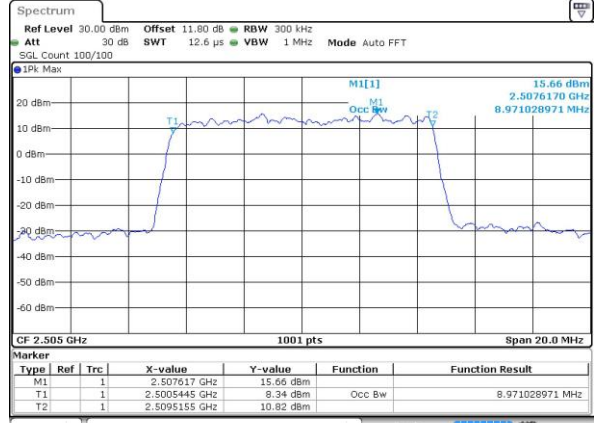

LTE Band 7

Lowest Channel / 5MHz / QPSK

Date: 6 APR 2017 10:14:10

Lowest Channel / 5MHz / 16QAM

Date: 6 APR 2017 10:14:20

Middle Channel / 5MHz / QPSK

Date: 6 APR 2017 10:21:18

Middle Channel / 5MHz / 16QAM

Date: 6 APR 2017 10:21:28

Highest Channel / 5MHz / QPSK

Date: 6 APR 2017 10:23:47

Highest Channel / 5MHz / 16QAM

Date: 6 APR 2017 10:23:57

LTE Band 7

Lowest Channel / 10MHz / QPSK

Date: 6 APR 2017 10:30:55

Lowest Channel / 10MHz / 16QAM

Date: 6 APR 2017 10:31:05

Middle Channel / 10MHz / QPSK

Date: 6 APR 2017 10:38:03

Middle Channel / 10MHz / 16QAM

Date: 6 APR 2017 10:38:13

Highest Channel / 10MHz / QPSK

Date: 6 APR 2017 10:40:32