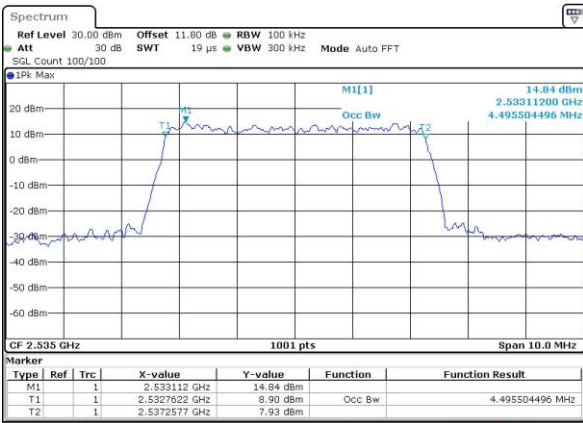

LTE Band 7

Lowest Channel / 5MHz / QPSK

Date: 6 APR 2017 10:14:10

Lowest Channel / 5MHz / 16QAM

Date: 6 APR 2017 10:14:20

Middle Channel / 5MHz / QPSK

Date: 6 APR 2017 10:21:18

Middle Channel / 5MHz / 16QAM

Date: 6 APR 2017 10:21:28

Highest Channel / 5MHz / QPSK

Date: 6 APR 2017 10:23:47

Highest Channel / 5MHz / 16QAM

Date: 6 APR 2017 10:23:57

LTE Band 7

Lowest Channel / 10MHz / QPSK

Date: 6 APR 2017 10:30:55