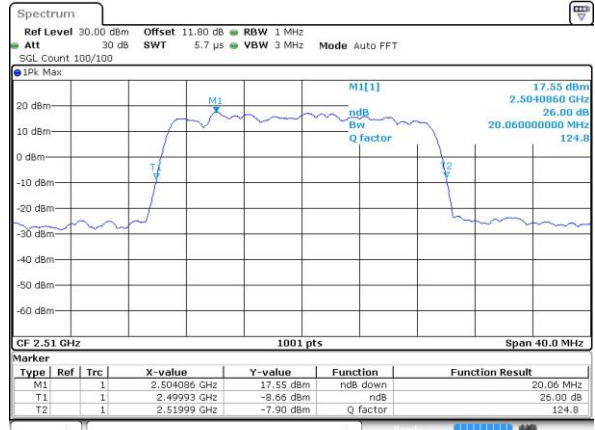

Lowest Channel / 20MHz / 16QAM

Date: 6 APR 2017 11:04:57