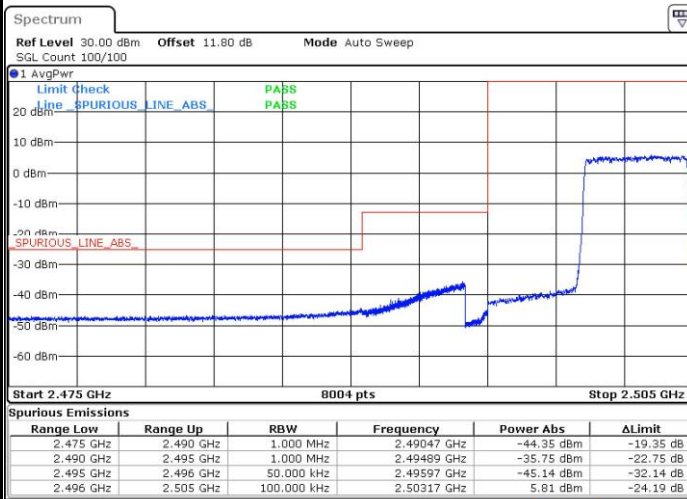

Highest Channel / 20MHz / 64QAM

Date: 27 APR 2017 22:17:39

Conducted Band Edge

LTE Band 7 / 5MHz / QPSK

Lowest Band Edge / 1 RB

Date: 6 APR 2017 10:15:50

Highest Band Edge / 1 RB

Date: 6 APR 2017 10:25:27

Lowest Band Edge / Full RB

Date: 6 APR 2017 10:18:09

Highest Band Edge / Full RB

Date: 6 APR 2017 10:27:46

LTE Band 7 / 5MHz / 16QAM

Lowest Band Edge / 1 RB

Date: 6 APR 2017 10:17:00

Highest Band Edge / 1 RB

Date: 6 APR 2017 10:26:37

Lowest Band Edge / Full RB

Date: 6 APR 2017 10:19:19

Highest Band Edge / Full RB

Date: 6 APR 2017 10:28:56

LTE Band 7 / 5MHz / 64QAM

Lowest Band Edge / 1 RB

Date: 27.APR.2017 21:49:02

Highest Band Edge / 1 RB

Date: 27.APR.2017 21:53:51

Lowest Band Edge / Full RB

Date: 27.APR.2017 21:50:12

Highest Band Edge / Full RB

Date: 27.APR.2017 21:55:00