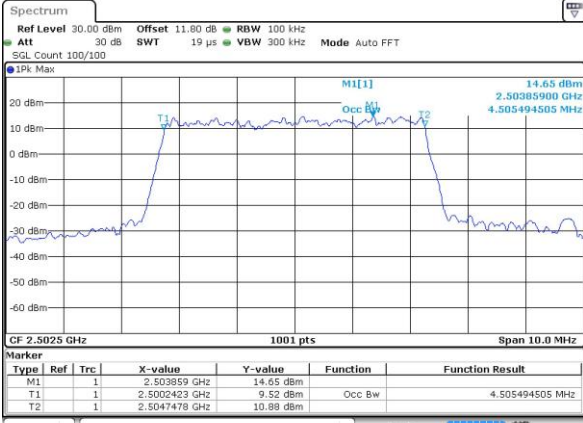

LTE Band 7

Lowest Channel / 5MHz / QPSK

Date: 6 APR 2017 10:14:10