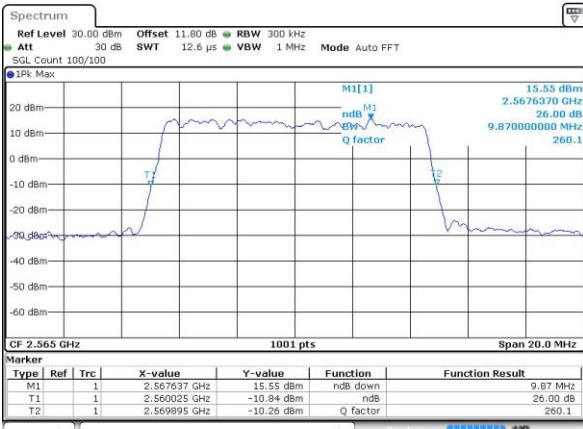

Date: 6 APR 2017 10:21:45

Highest Channel / 5MHz / QPSK

Date: 6 APR 2017 10:24:07

Highest Channel / 5MHz / 16QAM

Date: 6 APR 2017 10:24:18

LTE Band 7

Lowest Channel / 10MHz / QPSK

Date: 6 APR 2017 10:31:15

Lowest Channel / 10MHz / 16QAM

Date: 6 APR 2017 10:31:26

Middle Channel / 10MHz / QPSK

Date: 6 APR 2017 10:38:23

Middle Channel / 10MHz / 16QAM

Date: 6 APR 2017 10:38:34

Highest Channel / 10MHz / QPSK

Date: 6 APR 2017 10:40:52

Highest Channel / 10MHz / 16QAM

Date: 6 APR 2017 10:41:03

LTE Band 7

Lowest Channel / 15MHz / QPSK

Date: 6 APR 2017 10:48:02

Lowest Channel / 15MHz / 16QAM

Date: 6 APR 2017 10:48:13

Middle Channel / 15MHz / QPSK