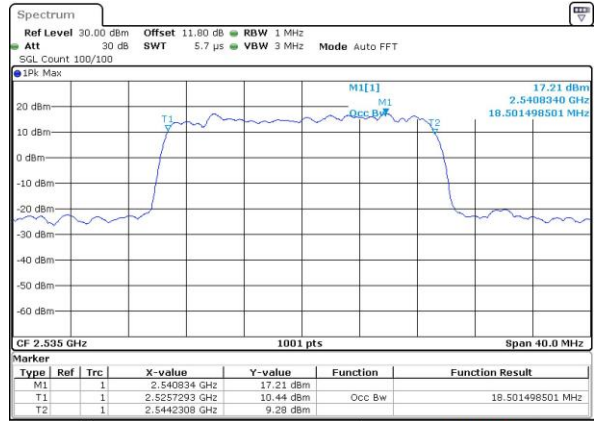

Date: 6 APR 2017 10:54:49

Middle Channel / 15MHz / 16QAM

Date: 6 APR 2017 10:55:00

Highest Channel / 15MHz / QPSK

Date: 6 APR 2017 10:57:18

Highest Channel / 15MHz / 16QAM

Date: 6 APR 2017 10:57:29

LTE Band 7

Lowest Channel / 20MHz / QPSK

Date: 6 APR 2017 11:04:26

Lowest Channel / 20MHz / 16QAM

Date: 6 APR 2017 11:04:37

Middle Channel / 20MHz / QPSK

Date: 6 APR 2017 11:11:34

Middle Channel / 20MHz / 16QAM

Date: 6 APR 2017 11:11:44

Highest Channel / 20MHz / QPSK

Date: 6 APR 2017 11:14:03

Highest Channel / 20MHz / 16QAM

Date: 6 APR 2017 11:14:13

LTE Band 7

Lowest Channel / 5MHz / 64QAM

Middle Channel / 5MHz / 64QAM

Highest Channel / 5MHz / 64QAM