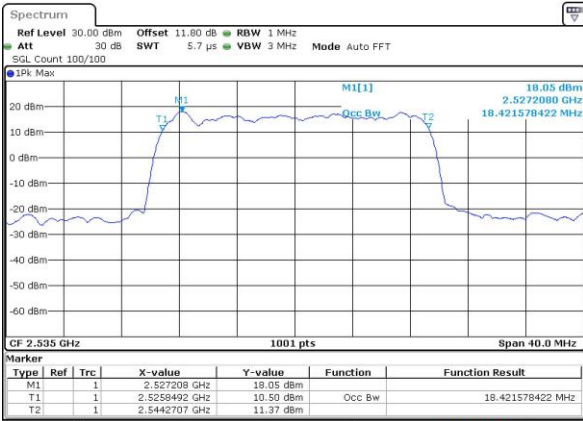

Date: 6 APR 2017 10:54:49

Middle Channel / 15MHz / 16QAM

Date: 6 APR 2017 10:55:00

Highest Channel / 15MHz / QPSK

Date: 6 APR 2017 10:57:18

Highest Channel / 15MHz / 16QAM

Date: 6 APR 2017 10:57:29

LTE Band 7

Lowest Channel / 20MHz / QPSK

Date: 6 APR 2017 11:04:26

Lowest Channel / 20MHz / 16QAM

Date: 6 APR 2017 11:04:37

Middle Channel / 20MHz / QPSK

Date: 6 APR 2017 11:11:34

Middle Channel / 20MHz / 16QAM

Date: 6 APR 2017 11:11:44

Highest Channel / 20MHz / QPSK

Date: 6 APR 2017 11:14:03

Highest Channel / 20MHz / 16QAM

Date: 6 APR 2017 11:14:13

LTE Band 7

Lowest Channel / 5MHz / 64QAM

Middle Channel / 5MHz / 64QAM

Highest Channel / 5MHz / 64QAM