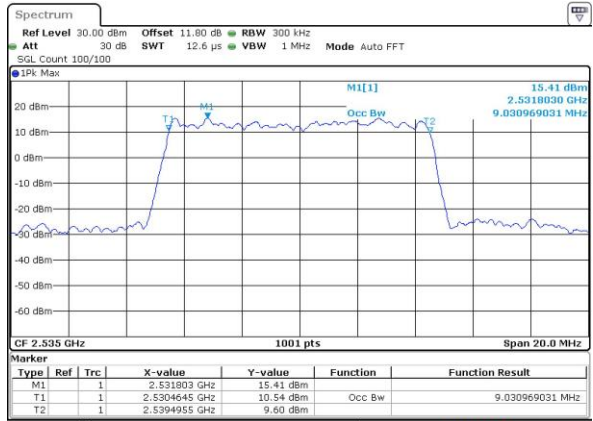

Highest Channel / 20MHz / QPSK

Date: 6 APR 2017 11:14:03

Highest Channel / 20MHz / 16QAM

Date: 6 APR 2017 11:14:13

LTE Band 7

Lowest Channel / 5MHz / 64QAM

Middle Channel / 5MHz / 64QAM

Highest Channel / 5MHz / 64QAM

LTE Band 7

Lowest Channel / 10MHz / 64QAM

Date: 27 APR 2017 21:56:05

Middle Channel / 10MHz / 64QAM

Date: 27 APR 2017 21:59:39

Highest Channel / 10MHz / 64QAM

Date: 27 APR 2017 22:00:54

LTE Band 7