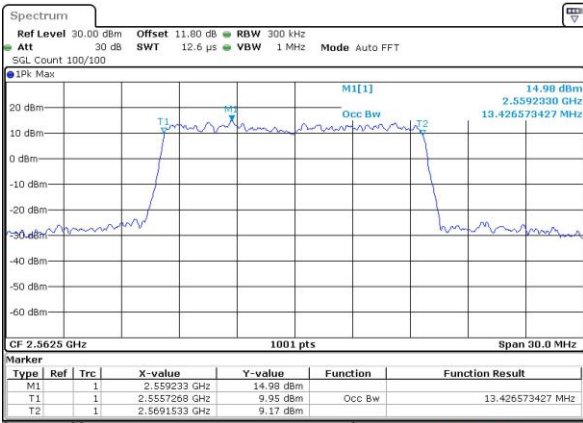

Highest Channel / 10MHz / 16QAM

Date: 6 APR 2017 10:40:42

LTE Band 7

Lowest Channel / 15MHz / QPSK

Date: 6 APR 2017 10:47:41

Lowest Channel / 15MHz / 16QAM

Date: 6 APR 2017 10:47:52

Middle Channel / 15MHz / QPSK

Date: 6 APR 2017 10:54:49

Middle Channel / 15MHz / 16QAM

Date: 6 APR 2017 10:55:00

Highest Channel / 15MHz / QPSK

Date: 6 APR 2017 10:57:18

Highest Channel / 15MHz / 16QAM

Date: 6 APR 2017 10:57:29

LTE Band 7