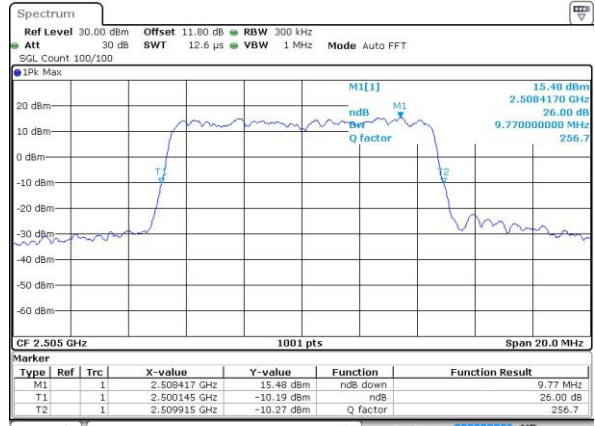

Highest Channel / 20MHz / QPSK

Date: 6 APR 2017 11:14:24

Highest Channel / 20MHz / 16QAM

Date: 6 APR 2017 11:14:34

LTE Band 7

Lowest Channel / 5MHz / 64QAM

Date: 27 APR 2017 21:47:53

Middle Channel / 5MHz / 64QAM

Date: 27 APR 2017 21:51:27

Highest Channel / 5MHz / 64QAM

Date: 27 APR 2017 21:52:41

LTE Band 7

Lowest Channel / 10MHz / 64QAM

Date: 27 APR 2017 21:56:15

Middle Channel / 10MHz / 64QAM

Date: 27 APR 2017 21:59:50

Highest Channel / 10MHz / 64QAM

Date: 27 APR 2017 22:01:04

LTE Band 7

Lowest Channel / 15MHz / 64QAM

Date: 27 APR 2017 22:04:39

Middle Channel / 15MHz / 64QAM

Date: 27 APR 2017 22:08:12

Highest Channel / 15MHz / 64QAM