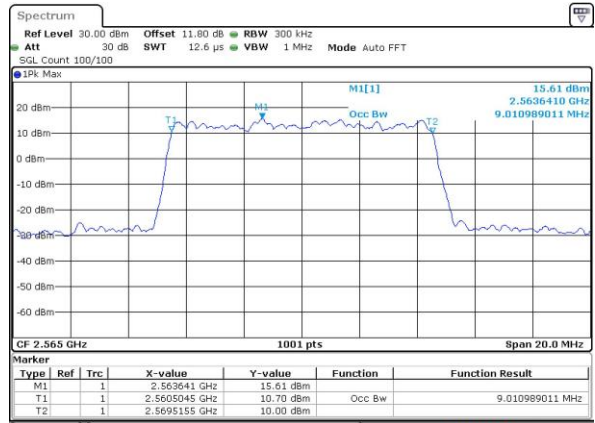

Date: 6 APR 2017 10:21:28

Highest Channel / 5MHz / QPSK

Date: 6 APR 2017 10:23:47

Highest Channel / 5MHz / 16QAM

Date: 6 APR 2017 10:23:57

LTE Band 7

Lowest Channel / 10MHz / QPSK

Date: 6 APR 2017 10:30:55

Lowest Channel / 10MHz / 16QAM

Date: 6 APR 2017 10:31:05

Middle Channel / 10MHz / QPSK

Date: 6 APR 2017 10:38:03

Middle Channel / 10MHz / 16QAM

Date: 6 APR 2017 10:38:13

Highest Channel / 10MHz / QPSK

Date: 6 APR 2017 10:40:32

Highest Channel / 10MHz / 16QAM

Date: 6 APR 2017 10:40:42

LTE Band 7

Lowest Channel / 15MHz / QPSK

Date: 6 APR 2017 10:47:41

Lowest Channel / 15MHz / 16QAM

Date: 6 APR 2017 10:47:52

Middle Channel / 15MHz / QPSK