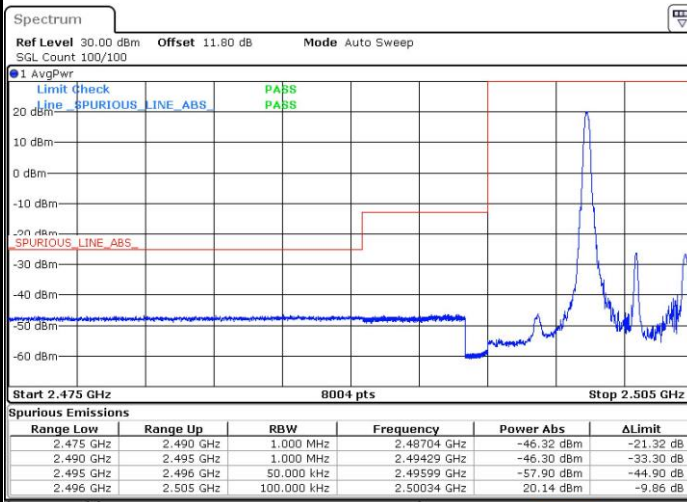

Highest Channel / 20MHz / 64QAM

Date: 27 APR 2017 22:17:39

Conducted Band Edge

LTE Band 7 / 5MHz / QPSK

Lowest Band Edge / 1 RB

Date: 6 APR 2017 10:15:50

Highest Band Edge / 1 RB

Date: 6 APR 2017 10:25:27

Lowest Band Edge / Full RB

Date: 6 APR 2017 10:18:09

Highest Band Edge / Full RB

Date: 6 APR 2017 10:27:46

LTE Band 7 / 5MHz / 16QAM

Lowest Band Edge / 1 RB

Date: 6 APR 2017 10:17:00

Highest Band Edge / 1 RB

Date: 6 APR 2017 10:26:37

Lowest Band Edge / Full RB

Date: 6 APR 2017 10:19:19

Highest Band Edge / Full RB

Date: 6 APR 2017 10:28:56

LTE Band 7 / 5MHz / 64QAM

Lowest Band Edge / 1 RB

Date: 27.APR.2017 21:49:02

Highest Band Edge / 1 RB

Date: 27.APR.2017 21:53:51

Lowest Band Edge / Full RB

Date: 27.APR.2017 21:50:12

Highest Band Edge / Full RB

Date: 27.APR.2017 21:55:00