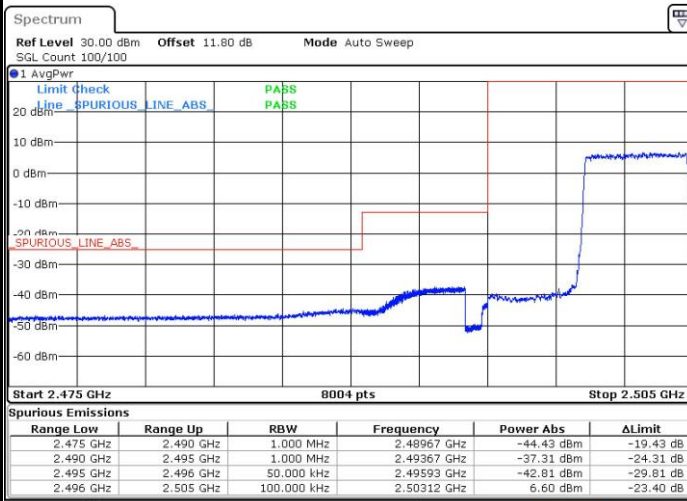

Lowest Channel / 15MHz / 64QAM

Middle Channel / 15MHz / 64QAM

Highest Channel / 15MHz / 64QAM

LTE Band 7

Lowest Channel / 20MHz / 64QAM

Date: 27 APR 2017 22:12:50

Middle Channel / 20MHz / 64QAM

Date: 27 APR 2017 22:16:24

Highest Channel / 20MHz / 64QAM

Date: 27 APR 2017 22:17:39

Conducted Band Edge

LTE Band 7 / 5MHz / QPSK

Lowest Band Edge / 1 RB

Date: 6 APR 2017 10:15:50

Highest Band Edge / 1 RB

Date: 6 APR 2017 10:25:27

Lowest Band Edge / Full RB

Date: 6 APR 2017 10:18:09

Highest Band Edge / Full RB

Date: 6 APR 2017 10:27:46

LTE Band 7 / 5MHz / 16QAM

Lowest Band Edge / 1 RB

Date: 6 APR 2017 10:17:00

Highest Band Edge / 1 RB

Date: 6 APR 2017 10:26:37

Lowest Band Edge / Full RB

Date: 6 APR 2017 10:19:19

Highest Band Edge / Full RB

Date: 6 APR 2017 10:28:56

LTE Band 7 / 5MHz / 64QAM

Lowest Band Edge / 1 RB

Date: 27.APR.2017 21:49:02