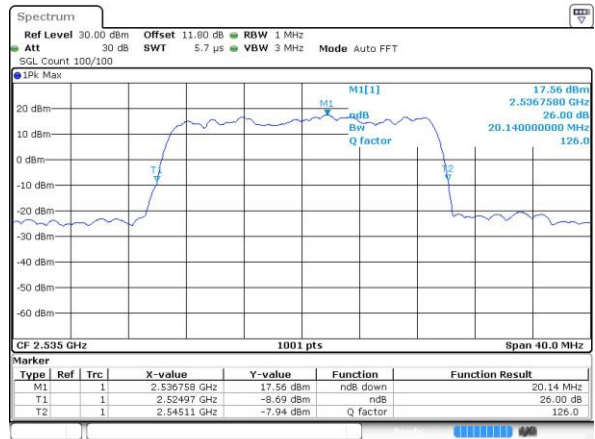

Highest Channel / 10MHz / 64QAM

Date: 27 APR 2017 22:01:04

LTE Band 7

Lowest Channel / 15MHz / 64QAM

Date: 27 APR 2017 22:04:39

Middle Channel / 15MHz / 64QAM

Date: 27 APR 2017 22:08:12

Highest Channel / 15MHz / 64QAM

Date: 27 APR 2017 22:09:27

LTE Band 7

Lowest Channel / 20MHz / 64QAM

Date: 27 APR 2017 22:13:01

Middle Channel / 20MHz / 64QAM

Date: 27 APR 2017 22:16:35

Highest Channel / 20MHz / 64QAM

Date: 27 APR 2017 22:17:49

Occupied Bandwidth

Mode	LTE Band 7 : 99%OBW(MHz)											
BW	1.4MHz		3MHz		5MHz		10MHz		15MHz		20MHz	
Mod.	QPSK	16QAM	QPSK	16QAM	QPSK	16QAM	QPSK	16QAM	QPSK	16QAM	QPSK	16QAM
Lowest CH	-	-	-	-	4.51	4.49	9.05	8.97	13.46	13.46	18.38	18.22
Middle CH	-	-	-	-	4.5	4.49	9.01	9.01	13.46	13.43	18.42	18.5
Highest CH	-	-	-	-	4.51	4.51	9.07	9.01	13.43	13.49	18.34	18.34
BW	1.4MHz		3MHz		5MHz		10MHz		15MHz		20MHz	
Mod.	-	64QAM	-	64QAM	-	64QAM	-	64QAM	-	64QAM	-	64QAM
Lowest CH	-	-	-	-	-	4.51	-	9.01	-	13.43	-	18.26
Middle CH	-	-	-	-	-	4.48	-	9.03	-	13.4	-	18.22
Highest CH	-	-	-	-	-	4.48	-	9.03	-	13.34	-	18.26