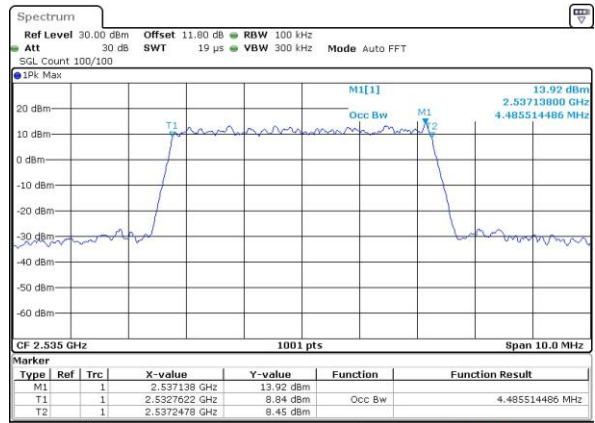

LTE Band 7

Lowest Channel / 5MHz / QPSK

Date: 6 APR 2017 10:14:10

Lowest Channel / 5MHz / 16QAM

Date: 6 APR 2017 10:14:20

Middle Channel / 5MHz / QPSK

Date: 6 APR 2017 10:21:18

Middle Channel / 5MHz / 16QAM

Date: 6 APR 2017 10:21:28

Highest Channel / 5MHz / QPSK

Date: 6 APR 2017 10:23:47

Highest Channel / 5MHz / 16QAM

Date: 6 APR 2017 10:23:57

LTE Band 7

Lowest Channel / 10MHz / QPSK

Date: 6 APR 2017 10:30:55