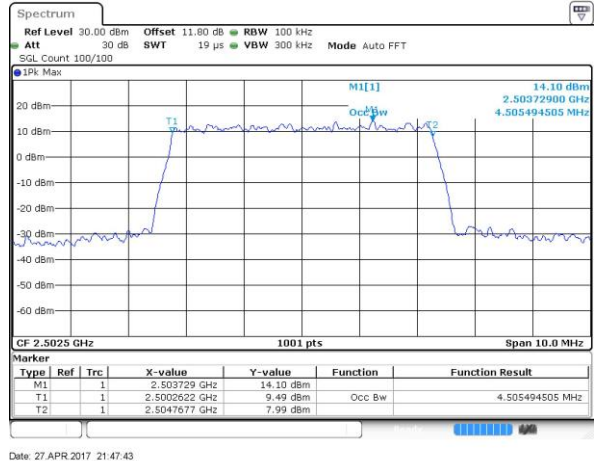

Highest Channel / 20MHz / QPSK

Date: 6 APR 2017 11:14:03

Highest Channel / 20MHz / 16QAM

Date: 6 APR 2017 11:14:13

LTE Band 7

Lowest Channel / 5MHz / 64QAM

Middle Channel / 5MHz / 64QAM

Highest Channel / 5MHz / 64QAM

LTE Band 7

Lowest Channel / 10MHz / 64QAM

Date: 27 APR 2017 21:56:05

Middle Channel / 10MHz / 64QAM

Date: 27 APR 2017 21:59:39

Highest Channel / 10MHz / 64QAM

Date: 27 APR 2017 22:00:54

LTE Band 7