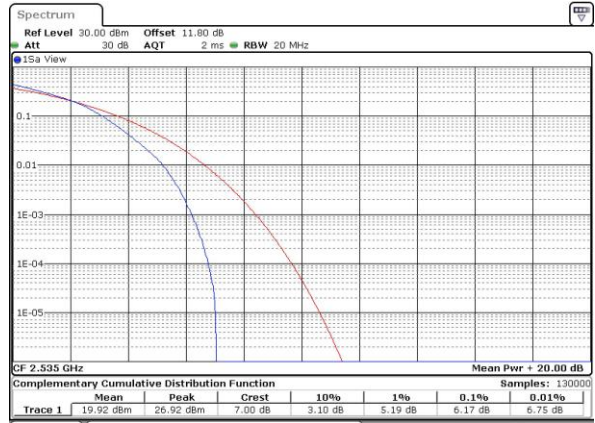

LTE Band 7 / 20MHz / 16QAM

Lowest Channel / 1RB

Date: 6 APR 2017 11:46:27

Lowest Channel / Full RB

Date: 6 APR 2017 11:46:38

Middle Channel / 1RB

Date: 6 APR 2017 11:46:59

Middle Channel / Full RB

Date: 6 APR 2017 11:47:17

Highest Channel / 1RB

Date: 6 APR 2017 11:47:50

Highest Channel / Full RB

Date: 6 APR 2017 11:48:01

LTE Band 7 / 20MHz / 64QAM

Lowest Channel / 1RB

Date: 27 APR 2017 22:21:17

Lowest Channel / Full RB

Date: 27 APR 2017 22:21:27

Middle Channel / 1RB

Date: 27 APR 2017 22:21:36

Middle Channel / Full RB

Date: 27 APR 2017 22:21:47

Highest Channel / 1RB

Date: 27 APR 2017 22:21:59

Highest Channel / Full RB

Date: 27 APR 2017 22:22:09

26dB Bandwidth

Mode	LTE Band 7 : 26dB BW(MHz)											
BW	1.4MHz		3MHz		5MHz		10MHz		15MHz		20MHz	
Mod.	QPSK	16QAM	QPSK	16QAM	QPSK	16QAM	QPSK	16QAM	QPSK	16QAM	QPSK	16QAM
Lowest CH	-	-	-	-	4.94	4.88	9.85	9.75	14.33	14.54	19.94	20.06
Middle CH	-	-	-	-	4.79	4.92	9.85	9.93	14.27	14.24	20.18	20.26
Highest CH	-	-	-	-	4.89	4.81	9.87	9.77	14.36	14.51	20.14	20.26
BW	1.4MHz		3MHz		5MHz		10MHz		15MHz		20MHz	
Mod.	-	64QAM	-	64QAM	-	64QAM	-	64QAM	-	64QAM	-	64QAM
Lowest CH	-	-	-	-	-	4.91	-	9.77	-	14.15	-	20.02
Middle CH	-	-	-	-	-	4.81	-	9.65	-	14.45	-	20.14
Highest CH	-	-	-	-	-	4.97	-	10.03	-	14.33	-	20.14