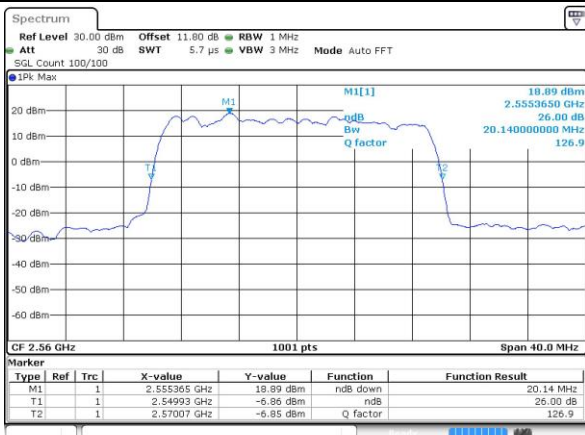

Date: 6 APR 2017 10:55:10

Middle Channel / 15MHz / 16QAM

Date: 6 APR 2017 10:55:20

Highest Channel / 15MHz / QPSK

Date: 6 APR 2017 10:57:39

Highest Channel / 15MHz / 16QAM

Date: 6 APR 2017 10:57:49

LTE Band 7

Lowest Channel / 20MHz / QPSK

Date: 6 APR 2017 11:04:47

Lowest Channel / 20MHz / 16QAM

Date: 6 APR 2017 11:04:57

Middle Channel / 20MHz / QPSK

Date: 6 APR 2017 11:11:55

Middle Channel / 20MHz / 16QAM

Date: 6 APR 2017 11:12:05

Highest Channel / 20MHz / QPSK

Date: 6 APR 2017 11:14:24

Highest Channel / 20MHz / 16QAM

Date: 6 APR 2017 11:14:34

LTE Band 7

Lowest Channel / 5MHz / 64QAM

Date: 27 APR 2017 21:47:53

Middle Channel / 5MHz / 64QAM