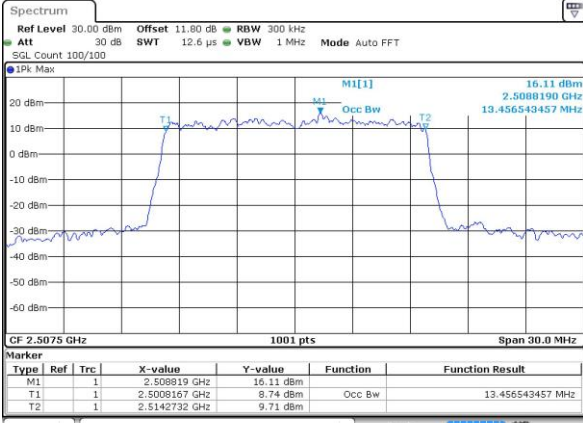

Lowest Channel / 10MHz / 16QAM

Date: 6 APR 2017 10:31:05

Middle Channel / 10MHz / QPSK

Date: 6 APR 2017 10:38:03

Middle Channel / 10MHz / 16QAM

Date: 6 APR 2017 10:38:13

Highest Channel / 10MHz / QPSK

Date: 6 APR 2017 10:40:32

Highest Channel / 10MHz / 16QAM

Date: 6 APR 2017 10:40:42

LTE Band 7

Lowest Channel / 15MHz / QPSK

Date: 6 APR 2017 10:47:41

Lowest Channel / 15MHz / 16QAM

Date: 6 APR 2017 10:47:52

Middle Channel / 15MHz / QPSK

Date: 6 APR 2017 10:54:49

Middle Channel / 15MHz / 16QAM

Date: 6 APR 2017 10:55:00

Highest Channel / 15MHz / QPSK

Date: 6 APR 2017 10:57:18

Highest Channel / 15MHz / 16QAM

Date: 6 APR 2017 10:57:29

LTE Band 7