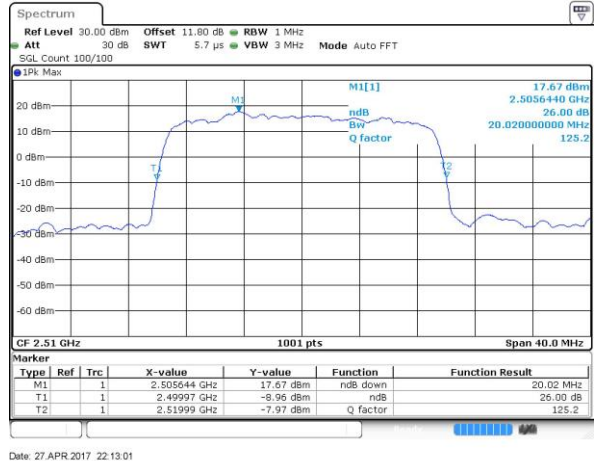

Date: 27 APR 2017 21:51:27

Highest Channel / 5MHz / 64QAM

Date: 27 APR 2017 21:52:41

LTE Band 7

Lowest Channel / 10MHz / 64QAM

Date: 27 APR 2017 21:56:15

Middle Channel / 10MHz / 64QAM

Date: 27 APR 2017 21:59:50

Highest Channel / 10MHz / 64QAM

Date: 27 APR 2017 22:01:04

LTE Band 7

Lowest Channel / 15MHz / 64QAM

Date: 27 APR 2017 22:04:39

Middle Channel / 15MHz / 64QAM

Date: 27 APR 2017 22:08:12

Highest Channel / 15MHz / 64QAM

Date: 27 APR 2017 22:09:27

LTE Band 7

Lowest Channel / 20MHz / 64QAM

Date: 27 APR 2017 22:13:01

Middle Channel / 20MHz / 64QAM

Date: 27 APR 2017 22:16:35

Highest Channel / 20MHz / 64QAM

Date: 27 APR 2017 22:17:49