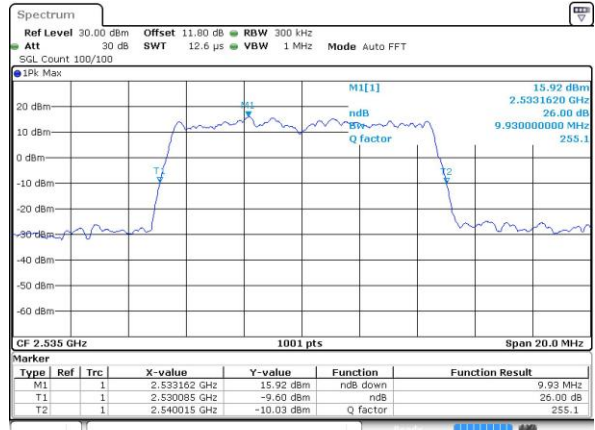

Date: 6 APR 2017 10:21:45

Highest Channel / 5MHz / QPSK

Date: 6 APR 2017 10:24:07

Highest Channel / 5MHz / 16QAM

Date: 6 APR 2017 10:24:18

LTE Band 7

Lowest Channel / 10MHz / QPSK

Date: 6 APR 2017 10:31:15

Lowest Channel / 10MHz / 16QAM

Date: 6 APR 2017 10:31:26

Middle Channel / 10MHz / QPSK

Date: 6 APR 2017 10:38:23

Middle Channel / 10MHz / 16QAM

Date: 6 APR 2017 10:38:34

Highest Channel / 10MHz / QPSK

Date: 6 APR 2017 10:40:52

Highest Channel / 10MHz / 16QAM

Date: 6 APR 2017 10:41:03

LTE Band 7

Lowest Channel / 15MHz / QPSK

Date: 6 APR 2017 10:48:02

Lowest Channel / 15MHz / 16QAM

Date: 6 APR 2017 10:48:13

Middle Channel / 15MHz / QPSK

Date: 6 APR 2017 10:55:10

Middle Channel / 15MHz / 16QAM

Date: 6 APR 2017 10:55:20

Highest Channel / 15MHz / QPSK

Date: 6 APR 2017 10:57:39

Highest Channel / 15MHz / 16QAM

Date: 6 APR 2017 10:57:49

LTE Band 7