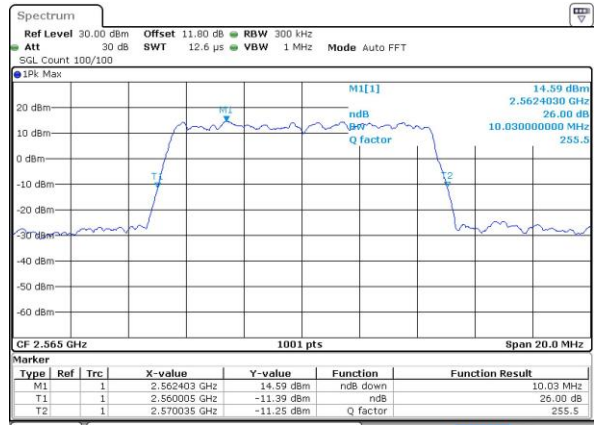

Highest Channel / 20MHz / QPSK

Date: 6 APR 2017 11:14:24

Highest Channel / 20MHz / 16QAM

Date: 6 APR 2017 11:14:34

LTE Band 7

Lowest Channel / 5MHz / 64QAM

Date: 27 APR 2017 21:47:53

Middle Channel / 5MHz / 64QAM

Date: 27 APR 2017 21:51:27

Highest Channel / 5MHz / 64QAM

Date: 27 APR 2017 21:52:41

LTE Band 7

Lowest Channel / 10MHz / 64QAM

Date: 27 APR 2017 21:56:15

Middle Channel / 10MHz / 64QAM

Date: 27 APR 2017 21:59:50

Highest Channel / 10MHz / 64QAM

Date: 27 APR 2017 22:01:04

LTE Band 7

Lowest Channel / 15MHz / 64QAM

Date: 27 APR 2017 22:04:39

Middle Channel / 15MHz / 64QAM

Date: 27 APR 2017 22:08:12

Highest Channel / 15MHz / 64QAM