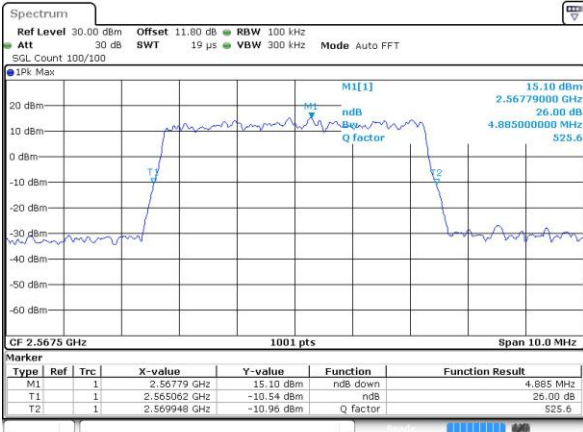

Highest Channel / Full RB

Date: 27 APR 2017 22:22:09

26dB Bandwidth

Mode	LTE Band 7 : 26dB BW(MHz)											
BW	1.4MHz		3MHz		5MHz		10MHz		15MHz		20MHz	
Mod.	QPSK	16QAM	QPSK	16QAM	QPSK	16QAM	QPSK	16QAM	QPSK	16QAM	QPSK	16QAM
Lowest CH	-	-	-	-	4.94	4.88	9.85	9.75	14.33	14.54	19.94	20.06
Middle CH	-	-	-	-	4.79	4.92	9.85	9.93	14.27	14.24	20.18	20.26
Highest CH	-	-	-	-	4.89	4.81	9.87	9.77	14.36	14.51	20.14	20.26
BW	1.4MHz		3MHz		5MHz		10MHz		15MHz		20MHz	
Mod.	-	64QAM	-	64QAM	-	64QAM	-	64QAM	-	64QAM	-	64QAM
Lowest CH	-	-	-	-	-	4.91	-	9.77	-	14.15	-	20.02
Middle CH	-	-	-	-	-	4.81	-	9.65	-	14.45	-	20.14
Highest CH	-	-	-	-	-	4.97	-	10.03	-	14.33	-	20.14

LTE Band 7

Lowest Channel / 5MHz / QPSK

Date: 6 APR 2017 10:14:31

Lowest Channel / 5MHz / 16QAM

Date: 6 APR 2017 10:14:41

Middle Channel / 5MHz / QPSK

Date: 6 APR 2017 10:21:38

Middle Channel / 5MHz / 16QAM

Date: 6 APR 2017 10:21:45

Highest Channel / 5MHz / QPSK

Date: 6 APR 2017 10:24:07

Highest Channel / 5MHz / 16QAM

Date: 6 APR 2017 10:24:18

LTE Band 7

Lowest Channel / 10MHz / QPSK

Date: 6 APR 2017 10:31:15