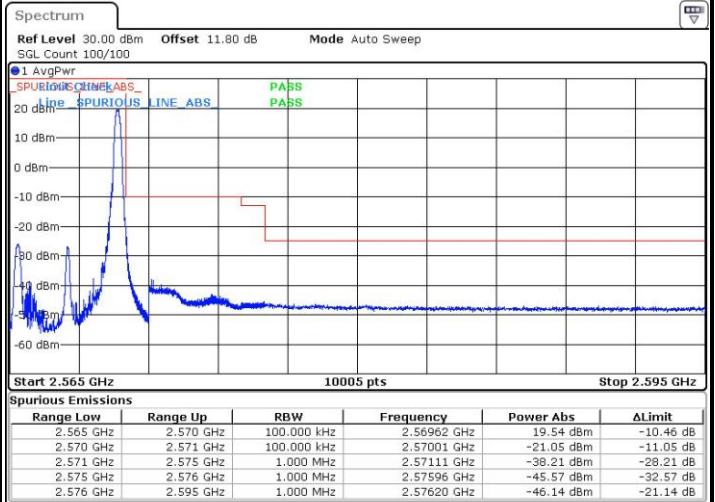

Highest Channel / 20MHz / 64QAM

Date: 27 APR 2017 22:17:39

Conducted Band Edge

LTE Band 7 / 5MHz / QPSK

Lowest Band Edge / 1 RB

Date: 6 APR 2017 10:15:50

Highest Band Edge / 1 RB

Date: 6 APR 2017 10:25:27

Lowest Band Edge / Full RB

Date: 6 APR 2017 10:18:09

Highest Band Edge / Full RB

Date: 6 APR 2017 10:27:46

LTE Band 7 / 5MHz / 16QAM

Lowest Band Edge / 1 RB

Date: 6 APR 2017 10:17:00

Highest Band Edge / 1 RB

Date: 6 APR 2017 10:26:37

Lowest Band Edge / Full RB

Date: 6 APR 2017 10:19:19

Highest Band Edge / Full RB

Date: 6 APR 2017 10:28:56

LTE Band 7 / 5MHz / 64QAM

Lowest Band Edge / 1 RB

Date: 27.APR.2017 21:49:02

Highest Band Edge / 1 RB

Date: 27.APR.2017 21:53:51

Lowest Band Edge / Full RB

Date: 27.APR.2017 21:50:12

Highest Band Edge / Full RB

Date: 27.APR.2017 21:55:00