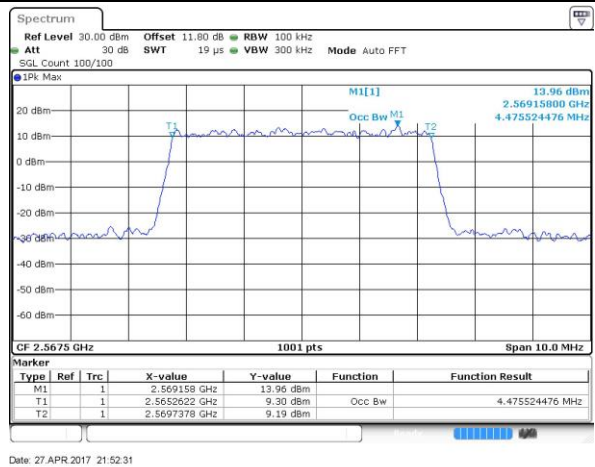

Highest Channel / 20MHz / QPSK

Date: 6 APR 2017 11:14:03

Highest Channel / 20MHz / 16QAM

Date: 6 APR 2017 11:14:13

LTE Band 7

Lowest Channel / 5MHz / 64QAM

Middle Channel / 5MHz / 64QAM

Highest Channel / 5MHz / 64QAM

LTE Band 7

Lowest Channel / 10MHz / 64QAM

Date: 27 APR 2017 21:56:05

Middle Channel / 10MHz / 64QAM

Date: 27 APR 2017 21:59:39

Highest Channel / 10MHz / 64QAM

Date: 27 APR 2017 22:00:54

LTE Band 7