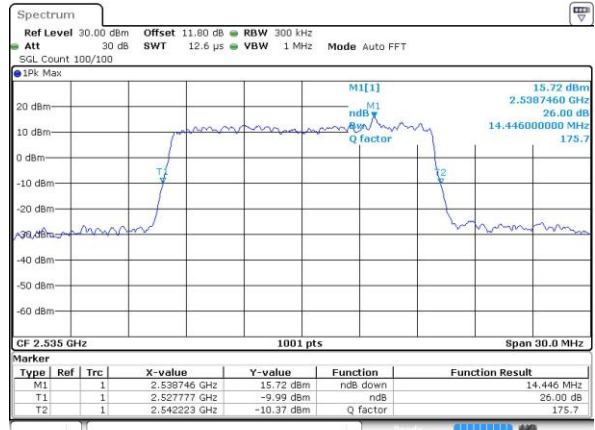

Date: 27 APR 2017 21:51:27

Highest Channel / 5MHz / 64QAM

Date: 27 APR 2017 21:52:41

LTE Band 7

Lowest Channel / 10MHz / 64QAM

Date: 27 APR 2017 21:56:15

Middle Channel / 10MHz / 64QAM

Date: 27 APR 2017 21:59:50

Highest Channel / 10MHz / 64QAM

Date: 27 APR 2017 22:01:04

LTE Band 7

Lowest Channel / 15MHz / 64QAM

Date: 27 APR 2017 22:04:39

Middle Channel / 15MHz / 64QAM

Date: 27 APR 2017 22:08:12

Highest Channel / 15MHz / 64QAM

Date: 27 APR 2017 22:09:27

LTE Band 7

Lowest Channel / 20MHz / 64QAM

Date: 27 APR 2017 22:13:01

Middle Channel / 20MHz / 64QAM

Date: 27 APR 2017 22:16:35

Highest Channel / 20MHz / 64QAM

Date: 27 APR 2017 22:17:49