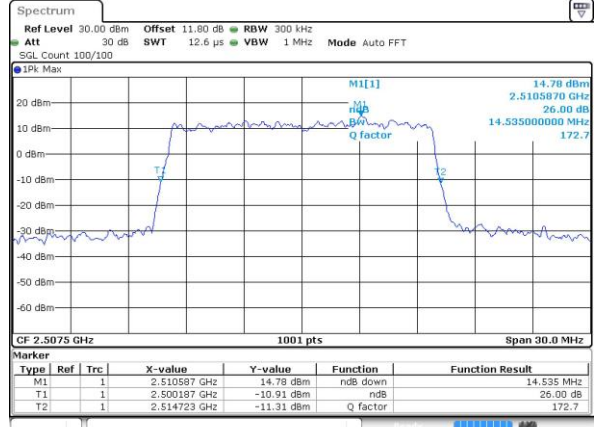

Highest Channel / 10MHz / 16QAM

Date: 6 APR 2017 10:41:03

LTE Band 7

Lowest Channel / 15MHz / QPSK

Date: 6 APR 2017 10:48:02

Lowest Channel / 15MHz / 16QAM

Date: 6 APR 2017 10:48:13

Middle Channel / 15MHz / QPSK

Date: 6 APR 2017 10:55:10

Middle Channel / 15MHz / 16QAM

Date: 6 APR 2017 10:55:20

Highest Channel / 15MHz / QPSK

Date: 6 APR 2017 10:57:39

Highest Channel / 15MHz / 16QAM

Date: 6 APR 2017 10:57:49

LTE Band 7