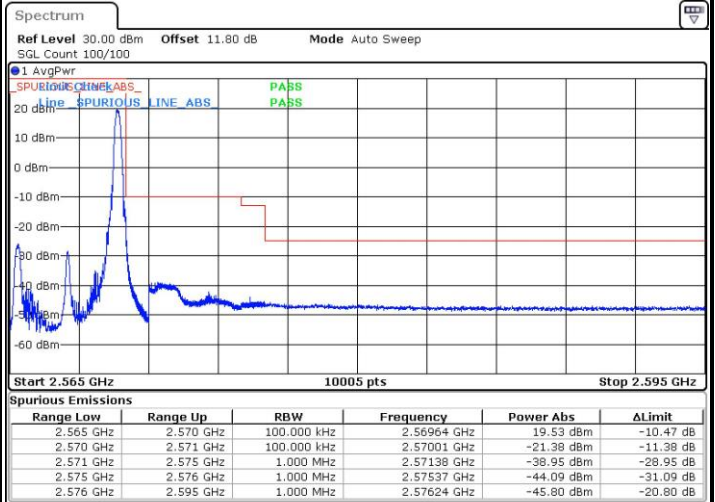

Highest Channel / 20MHz / 64QAM

Date: 27 APR 2017 22:17:39

Conducted Band Edge

LTE Band 7 / 5MHz / QPSK

Lowest Band Edge / 1 RB

Date: 6 APR 2017 10:15:50

Highest Band Edge / 1 RB

Date: 6 APR 2017 10:25:27

Lowest Band Edge / Full RB

Date: 6 APR 2017 10:18:09

Highest Band Edge / Full RB

Date: 6 APR 2017 10:27:46

LTE Band 7 / 5MHz / 16QAM

Lowest Band Edge / 1 RB

Date: 6 APR 2017 10:17:00

Highest Band Edge / 1 RB

Date: 6 APR 2017 10:26:37

Lowest Band Edge / Full RB

Date: 6 APR 2017 10:19:19

Highest Band Edge / Full RB

Date: 6 APR 2017 10:28:56

LTE Band 7 / 5MHz / 64QAM

Lowest Band Edge / 1 RB

Date: 27.APR.2017 21:49:02

Highest Band Edge / 1 RB

Date: 27.APR.2017 21:53:51

Lowest Band Edge / Full RB

Date: 27.APR.2017 21:50:12

Highest Band Edge / Full RB

Date: 27.APR.2017 21:55:00