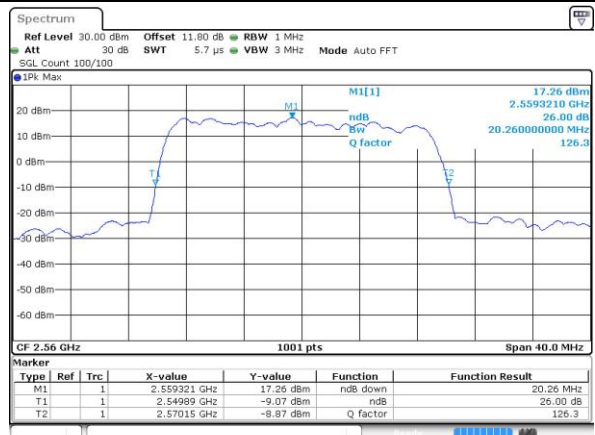

Date: 6 APR 2017 10:55:10

Middle Channel / 15MHz / 16QAM

Date: 6 APR 2017 10:55:20

Highest Channel / 15MHz / QPSK

Date: 6 APR 2017 10:57:39

Highest Channel / 15MHz / 16QAM

Date: 6 APR 2017 10:57:49

LTE Band 7

Lowest Channel / 20MHz / QPSK

Date: 6 APR 2017 11:04:47

Lowest Channel / 20MHz / 16QAM

Date: 6 APR 2017 11:04:57

Middle Channel / 20MHz / QPSK

Date: 6 APR 2017 11:11:55

Middle Channel / 20MHz / 16QAM

Date: 6 APR 2017 11:12:05

Highest Channel / 20MHz / QPSK

Date: 6 APR 2017 11:14:24

Highest Channel / 20MHz / 16QAM

Date: 6 APR 2017 11:14:34

LTE Band 7

Lowest Channel / 5MHz / 64QAM

Date: 27 APR 2017 21:47:53

Middle Channel / 5MHz / 64QAM