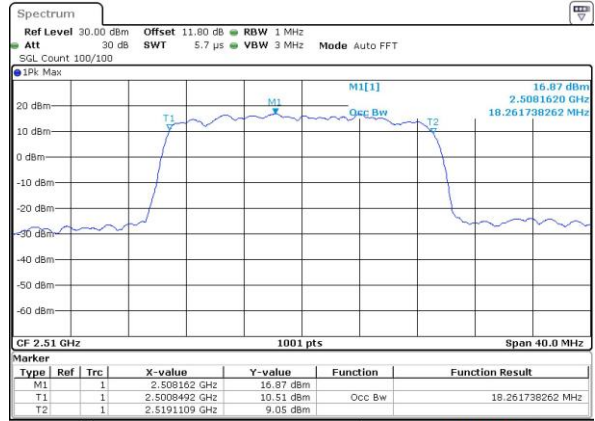

LTE Band 7

Lowest Channel / 10MHz / 64QAM

Date: 27 APR 2017 21:56:05

Middle Channel / 10MHz / 64QAM

Date: 27 APR 2017 21:59:39

Highest Channel / 10MHz / 64QAM

Date: 27 APR 2017 22:00:54

LTE Band 7

Lowest Channel / 15MHz / 64QAM

Middle Channel / 15MHz / 64QAM

Highest Channel / 15MHz / 64QAM

LTE Band 7

Lowest Channel / 20MHz / 64QAM

Date: 27 APR 2017 22:12:50

Middle Channel / 20MHz / 64QAM

Date: 27 APR 2017 22:16:24

Highest Channel / 20MHz / 64QAM

Date: 27 APR 2017 22:17:39

Conducted Band Edge

LTE Band 7 / 5MHz / QPSK

Lowest Band Edge / 1 RB

Date: 6 APR 2017 10:15:50

Highest Band Edge / 1 RB

Date: 6 APR 2017 10:25:27

Lowest Band Edge / Full RB

Date: 6 APR 2017 10:18:09

Highest Band Edge / Full RB

Date: 6 APR 2017 10:27:46

LTE Band 7 / 5MHz / 16QAM

Lowest Band Edge / 1 RB

Date: 6 APR 2017 10:17:00

Highest Band Edge / 1 RB