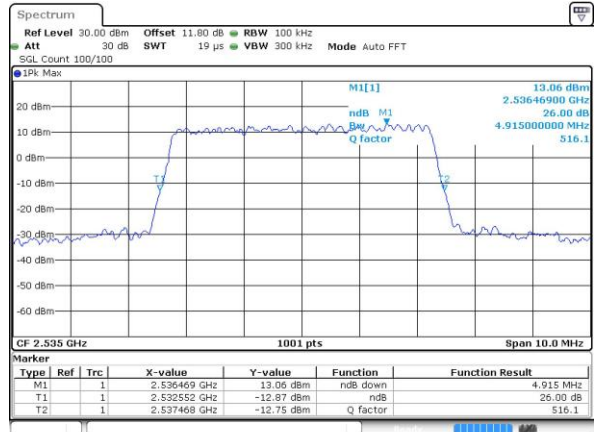

Highest Channel / Full RB

Date: 27 APR 2017 22:22:09

26dB Bandwidth

Mode	LTE Band 7 : 26dB BW(MHz)											
BW	1.4MHz		3MHz		5MHz		10MHz		15MHz		20MHz	
Mod.	QPSK	16QAM	QPSK	16QAM	QPSK	16QAM	QPSK	16QAM	QPSK	16QAM	QPSK	16QAM
Lowest CH	-	-	-	-	4.94	4.88	9.85	9.75	14.33	14.54	19.94	20.06
Middle CH	-	-	-	-	4.79	4.92	9.85	9.93	14.27	14.24	20.18	20.26
Highest CH	-	-	-	-	4.89	4.81	9.87	9.77	14.36	14.51	20.14	20.26
BW	1.4MHz		3MHz		5MHz		10MHz		15MHz		20MHz	
Mod.	-	64QAM	-	64QAM	-	64QAM	-	64QAM	-	64QAM	-	64QAM
Lowest CH	-	-	-	-	-	4.91	-	9.77	-	14.15	-	20.02
Middle CH	-	-	-	-	-	4.81	-	9.65	-	14.45	-	20.14
Highest CH	-	-	-	-	-	4.97	-	10.03	-	14.33	-	20.14

LTE Band 7

Lowest Channel / 5MHz / QPSK

Date: 6 APR 2017 10:14:31

Lowest Channel / 5MHz / 16QAM

Date: 6 APR 2017 10:14:41

Middle Channel / 5MHz / QPSK

Date: 6 APR 2017 10:21:38

Middle Channel / 5MHz / 16QAM

Date: 6 APR 2017 10:21:45

Highest Channel / 5MHz / QPSK

Date: 6 APR 2017 10:24:07

Highest Channel / 5MHz / 16QAM

Date: 6 APR 2017 10:24:18

LTE Band 7

Lowest Channel / 10MHz / QPSK

Date: 6 APR 2017 10:31:15