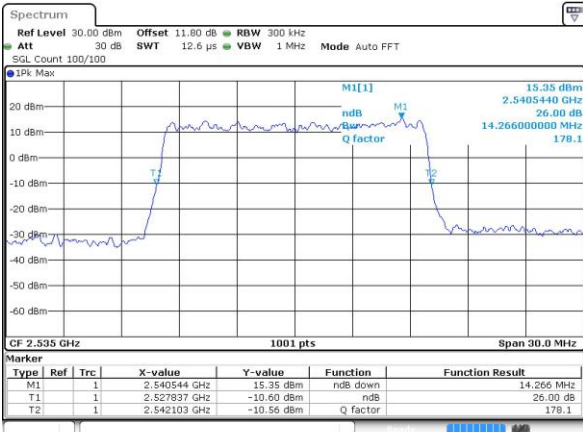

Highest Channel / 10MHz / 16QAM

Date: 6 APR 2017 10:41:03

LTE Band 7

Lowest Channel / 15MHz / QPSK

Date: 6 APR 2017 10:48:02

Lowest Channel / 15MHz / 16QAM

Date: 6 APR 2017 10:48:13

Middle Channel / 15MHz / QPSK

Date: 6 APR 2017 10:55:10

Middle Channel / 15MHz / 16QAM

Date: 6 APR 2017 10:55:20

Highest Channel / 15MHz / QPSK

Date: 6 APR 2017 10:57:39

Highest Channel / 15MHz / 16QAM

Date: 6 APR 2017 10:57:49

LTE Band 7