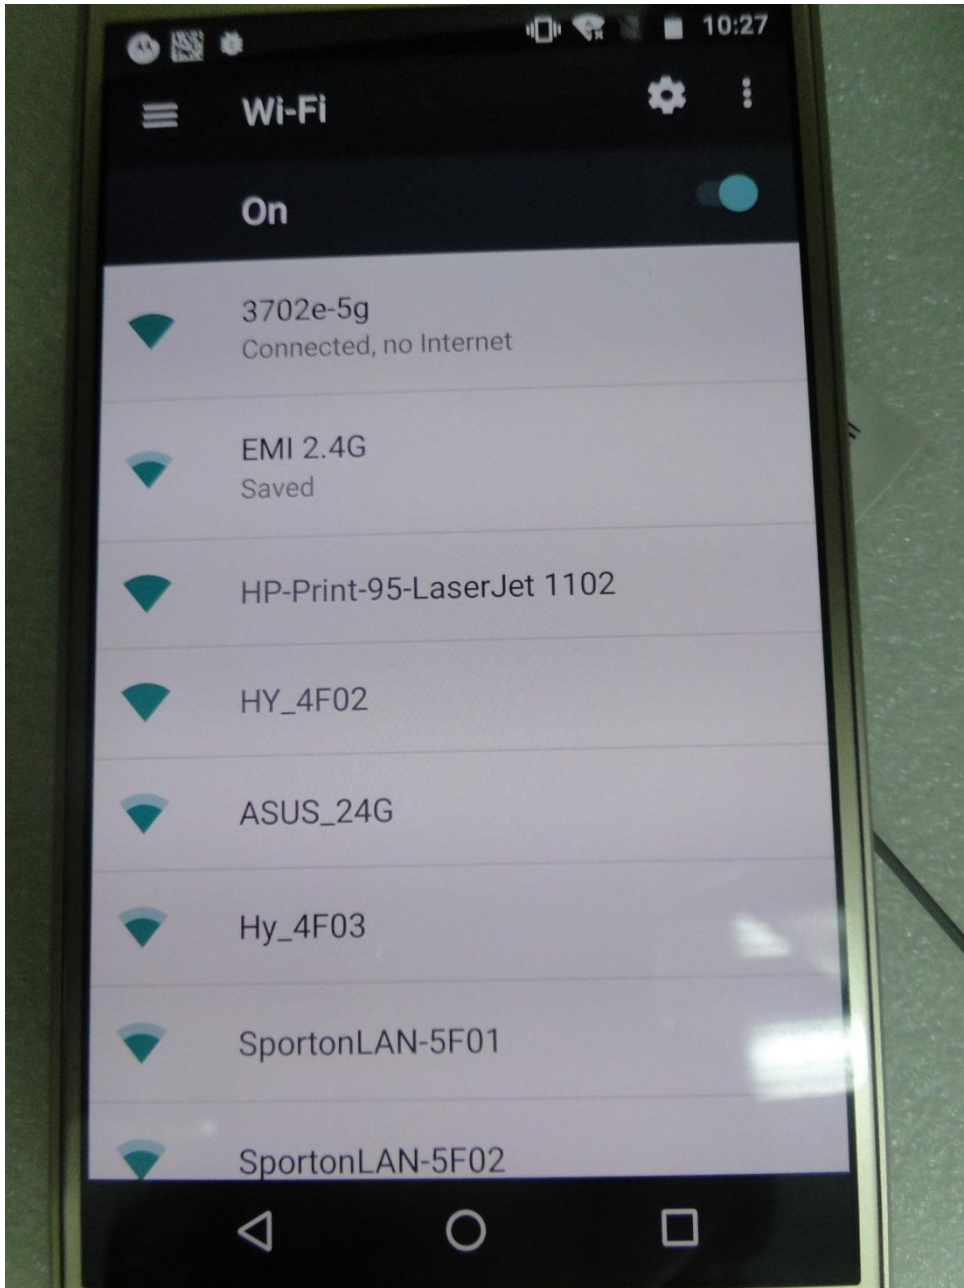

## Short-Term Confidentiality Requested RF DFS Test Setup Photos

### Front View

**Note:** The FZ720310-06 report reuses setup photo from the FZ720310 report.

EUT

**Note:** The FZ720310-06 report reuses setup photo from the FZ720310 report.