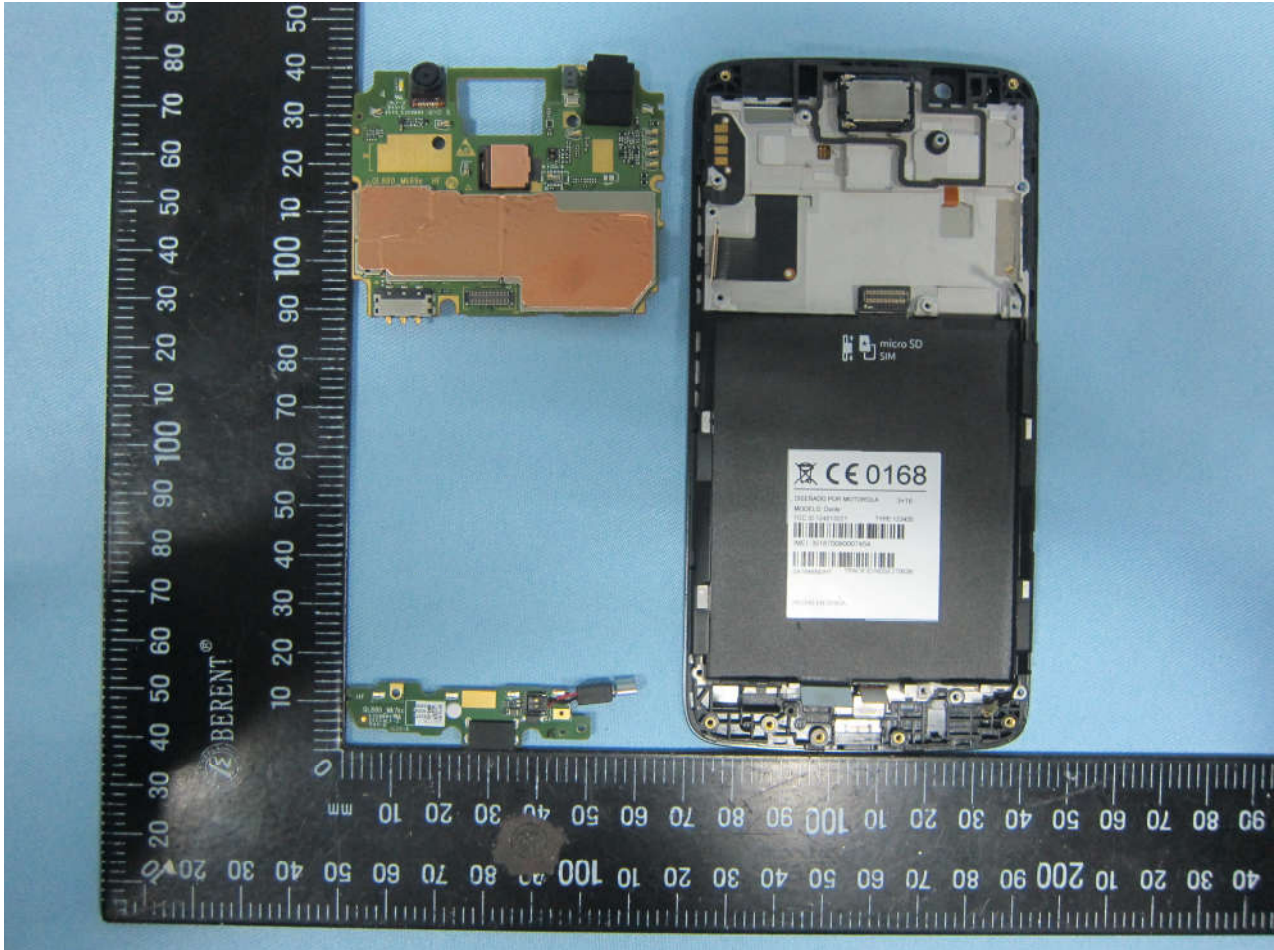

Brand Name: Motorola; Model Name: 9845, 9850