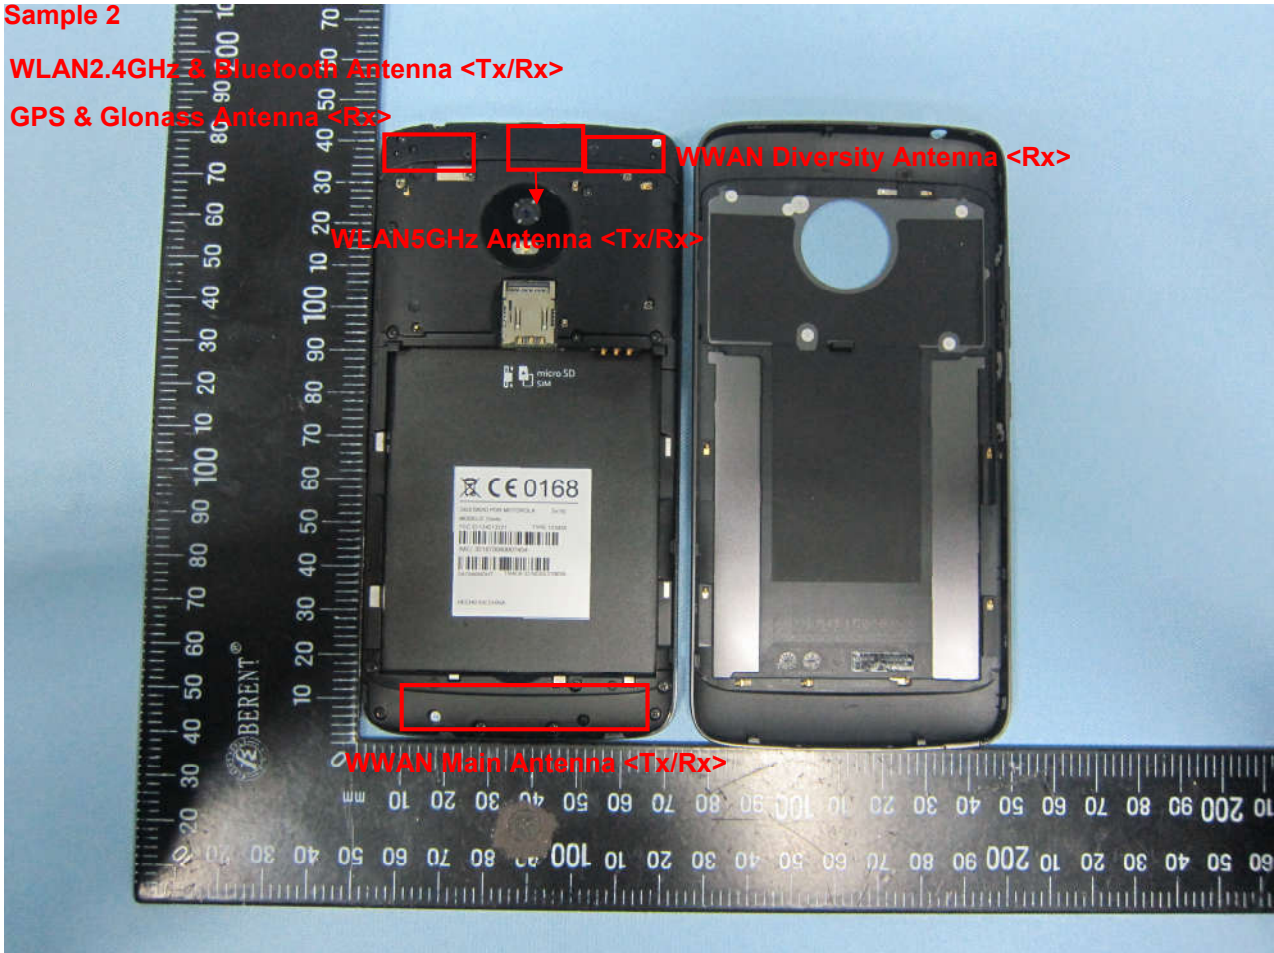

Brand Name: Motorola; Model Name: 9845, 9850

Sample 2

WLAN2.4GHz & Bluetooth Antenna <Tx/Rx>

GPS & Glonass Antenna <Rx>

WWAN Diversity Antenna <Rx>

WLAN5GHz Antenna <Tx/Rx>

WWAN Main Antenna <Tx/Rx>