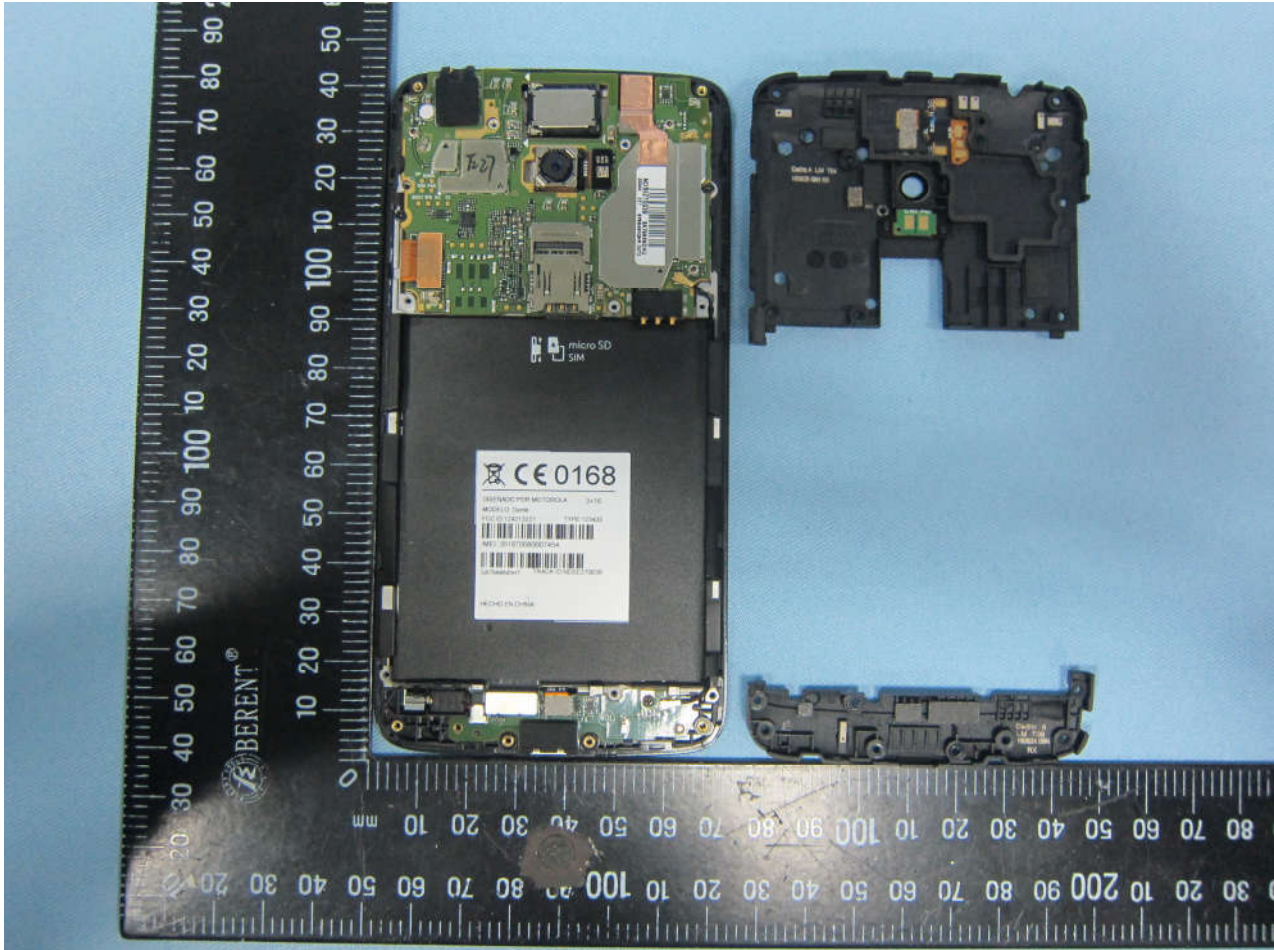

Brand Name: Motorola; Model Name: 9845, 9850