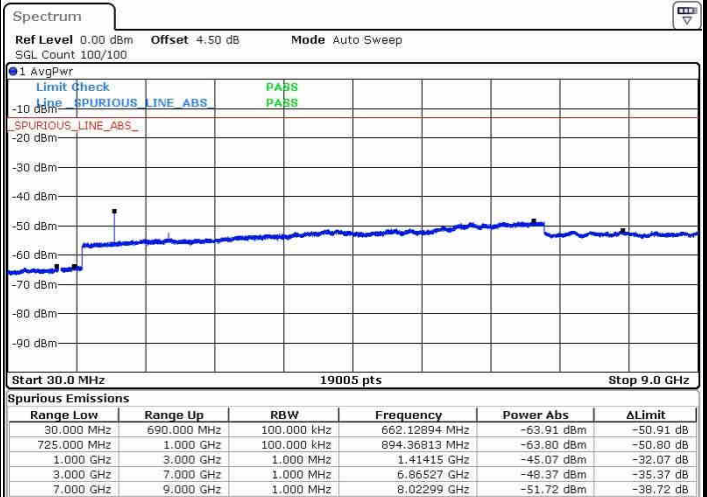

Middle Channel / 16QAM

Date: 21.OCT.2016 03:53:23

Date: 21.OCT.2016 03:52:28

Highest Channel / QPSK

Highest Channel / 16QAM

Date: 21.OCT.2016 03:54:18

Date: 21.OCT.2016 03:55:12

LTE Band 12 / 1.4MHz

Lowest Channel / QPSK

Lowest Channel / 16QAM

Date: 21.OCT.2016 11:28:55

Date: 21.OCT.2016 11:29:50

Middle Channel / QPSK

Middle Channel / 16QAM

Date: 21.OCT.2016 11:31:40

Date: 21.OCT.2016 11:30:45

LTE Band 12 / 1.4MHz

Highest Channel / QPSK

Date: 21.OCT.2016 11:32:35

Highest Channel / 16QAM

Date: 21.OCT.2016 11:33:30

LTE Band 12 / 3MHz

Lowest Channel / QPSK

Date: 21.OCT.2016 11:45:35