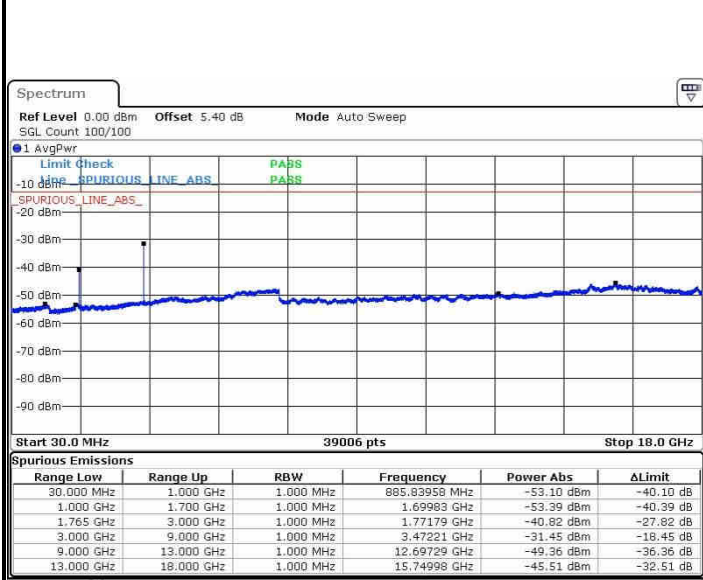

Highest Channel / 16QAM

Date: 20.OCT.2016 02:40:38

Date: 20.OCT.2016 02:41:33

LTE Band 4 / 15MHz

Lowest Channel / QPSK

Lowest Channel / 16QAM

Date: 20.OCT.2016 02:47:42

Date: 20.OCT.2016 02:48:37

Middle Channel / QPSK

Middle Channel / 16QAM

Date: 20.OCT.2016 02:50:15

Date: 20.OCT.2016 02:51:10

LTE Band 4 / 15MHz

Highest Channel / QPSK

Date: 20.OCT.2016 02:57:19

Highest Channel / 16QAM

Date: 20.OCT.2016 02:58:15

LTE Band 4 / 20MHz

Lowest Channel / QPSK

Date: 20.OCT.2016 03:04:23

Lowest Channel / 16QAM

Date: 20.OCT.2016 03:05:19

LTE Band 4 / 20MHz

Middle Channel / QPSK

Date: 20.OCT.2016 03:06:56

Middle Channel / 16QAM

Date: 20.OCT.2016 03:07:51

Highest Channel / QPSK

Date: 20.OCT.2016 03:14:00

Highest Channel / 16QAM

Date: 20.OCT.2016 03:14:55

LTE Band 5 / 1.4MHz