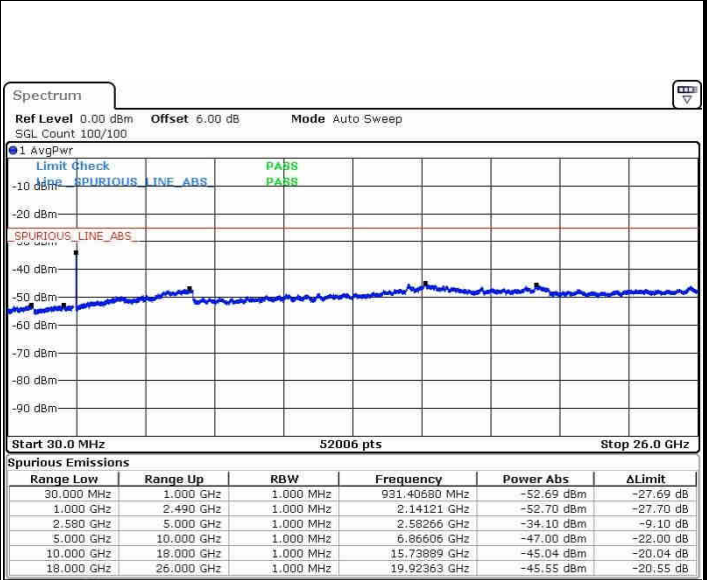

Date: 21.OCT.2016 03:20:51

Highest Channel / 16QAM

Date: 21.OCT.2016 03:21:46

LTE Band 7 / 15MHz

Lowest Channel / QPSK

Lowest Channel / 16QAM

Date: 21.OCT.2016 03:33:55

Date: 21.OCT.2016 03:34:50

Middle Channel / QPSK

Middle Channel / 16QAM

Date: 21.OCT.2016 03:36:39

Date: 21.OCT.2016 03:35:45

LTE Band 7 / 15MHz

Highest Channel / QPSK

Date: 21.OCT.2016 03:37:34

Highest Channel / 16QAM

Date: 21.OCT.2016 03:38:29

LTE Band 7 / 20MHz

Lowest Channel / QPSK

Date: 21.OCT.2016 03:50:39

Lowest Channel / 16QAM

Date: 21.OCT.2016 03:51:33

LTE Band 7 / 20MHz

Middle Channel / QPSK

Middle Channel / 16QAM

Date: 21.OCT.2016 03:53:23

Date: 21.OCT.2016 03:52:28

Highest Channel / QPSK

Highest Channel / 16QAM

Date: 21.OCT.2016 03:54:18

Date: 21.OCT.2016 03:55:12

LTE Band 12 / 1.4MHz