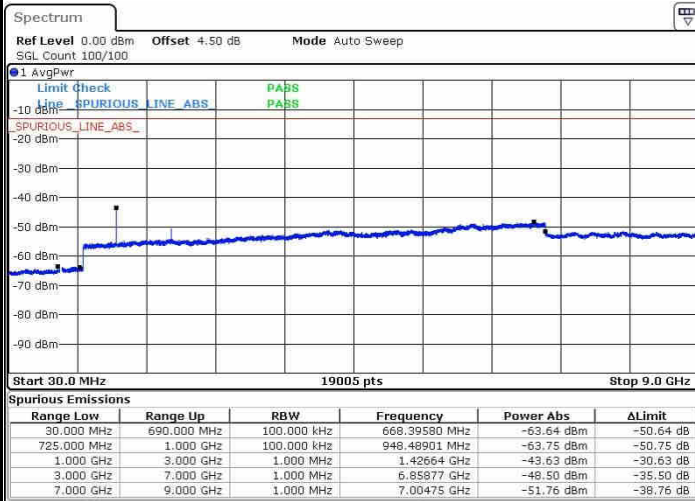

LTE Band 12 / 1.4MHz

Highest Channel / QPSK

Date: 21.OCT.2016 11:32:35

Highest Channel / 16QAM

Date: 21.OCT.2016 11:33:30

LTE Band 12 / 3MHz

Lowest Channel / QPSK

Date: 21.OCT.2016 11:45:35

Lowest Channel / 16QAM

Date: 21.OCT.2016 11:46:30

LTE Band 12 / 3MHz

Middle Channel / QPSK

Middle Channel / 16QAM

Date: 21.OCT.2016 11:48:20

Date: 21.OCT.2016 11:47:25

Highest Channel / QPSK

Highest Channel / 16QAM

Date: 21.OCT.2016 11:48:15

Date: 21.OCT.2016 11:50:10