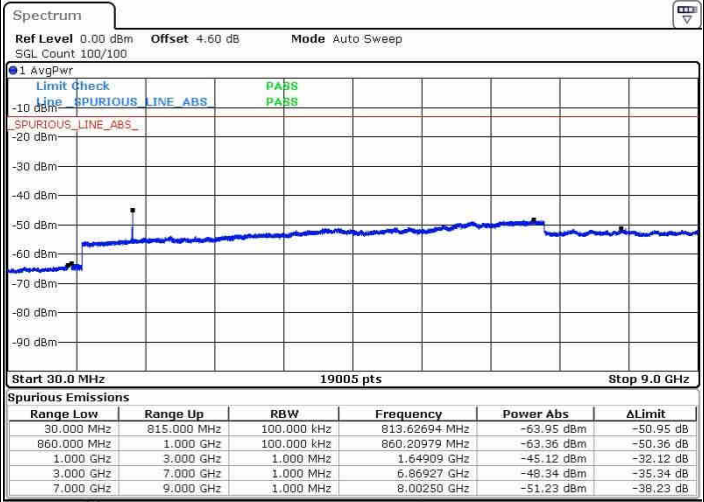

Lowest Channel / 16QAM

Date: 20.OCT.2016 04:10:03

LTE Band 5 / 3MHz

Middle Channel / QPSK

Middle Channel / 16QAM

Date: 20.OCT.2016 04:11:40

Date: 20.OCT.2016 04:12:35

Highest Channel / QPSK

Highest Channel / 16QAM

Date: 20.OCT.2016 04:20:48

Date: 20.OCT.2016 04:21:43

LTE Band 5 / 5MHz

Lowest Channel / QPSK

Lowest Channel / 16QAM

Date: 20.OCT.2016 04:29:55

Date: 20.OCT.2016 04:30:50

Middle Channel / QPSK

Middle Channel / 16QAM

Date: 20.OCT.2016 04:32:27

Date: 20.OCT.2016 04:33:22

LTE Band 5 / 5MHz

Highest Channel / QPSK

Date: 20.OCT.2016 04:41:31

Highest Channel / 16QAM