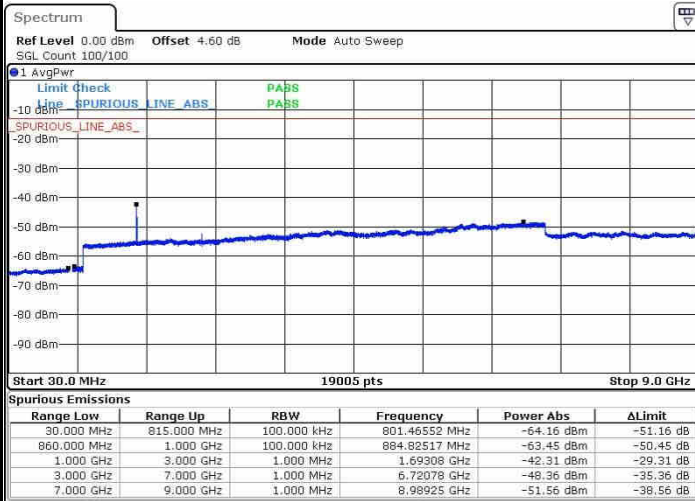

LTE Band 5 / 1.4MHz

Highest Channel / QPSK

Date: 20.OCT.2016 04:00:05

Highest Channel / 16QAM

Date: 20.OCT.2016 04:00:59

LTE Band 5 / 3MHz

Lowest Channel / QPSK

Date: 20.OCT.2016 04:09:08

Lowest Channel / 16QAM

Date: 20.OCT.2016 04:10:03

LTE Band 5 / 3MHz

Middle Channel / QPSK

Middle Channel / 16QAM

Date: 20.OCT.2016 04:11:40

Date: 20.OCT.2016 04:12:35

Highest Channel / QPSK

Highest Channel / 16QAM

Date: 20.OCT.2016 04:20:48

Date: 20.OCT.2016 04:21:43

LTE Band 5 / 5MHz

Lowest Channel / QPSK

Lowest Channel / 16QAM

Date: 20.OCT.2016 04:29:55

Date: 20.OCT.2016 04:30:50