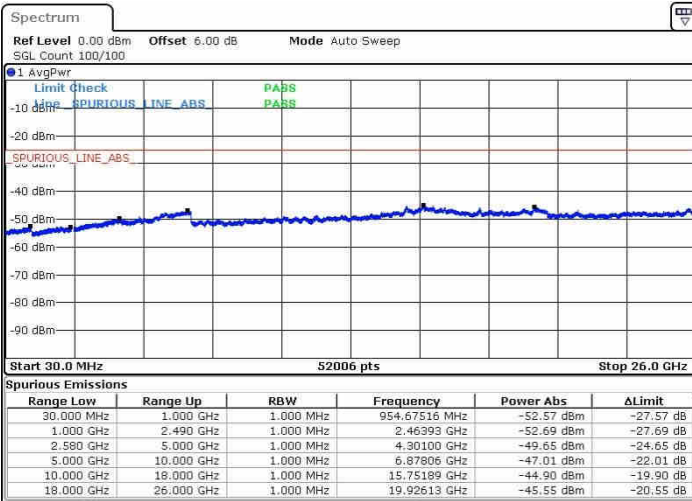

Lowest Channel / 16QAM

Date: 21.OCT.2016 03:18:07

LTE Band 7 / 10MHz

Middle Channel / QPSK

Date: 21.OCT.2016 03:19:57

Middle Channel / 16QAM

Date: 21.OCT.2016 03:19:02

Highest Channel / QPSK

Date: 21.OCT.2016 03:20:51

Highest Channel / 16QAM

Date: 21.OCT.2016 03:21:46

LTE Band 7 / 15MHz

Lowest Channel / QPSK

Lowest Channel / 16QAM

Date: 21.OCT.2016 03:33:55

Date: 21.OCT.2016 03:34:50

Middle Channel / QPSK

Middle Channel / 16QAM

Date: 21.OCT.2016 03:36:39

Date: 21.OCT.2016 03:35:45

LTE Band 7 / 15MHz

Highest Channel / QPSK

Date: 21.OCT.2016 03:37:34

Highest Channel / 16QAM