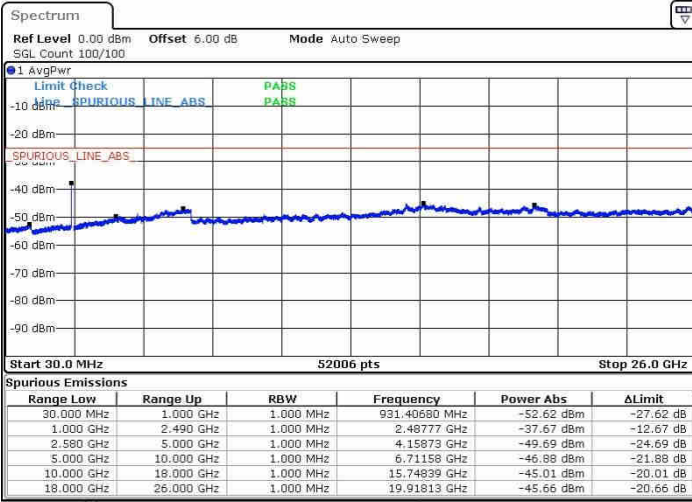

Lowest Channel / 16QAM

Date: 21.OCT.2016 03:18:07

LTE Band 7 / 10MHz

Middle Channel / QPSK

Date: 21.OCT.2016 03:19:57

Middle Channel / 16QAM

Date: 21.OCT.2016 03:19:02

Highest Channel / QPSK

Date: 21.OCT.2016 03:20:51

Highest Channel / 16QAM

Date: 21.OCT.2016 03:21:46

LTE Band 7 / 15MHz

Lowest Channel / QPSK

Lowest Channel / 16QAM

Date: 21.OCT.2016 03:33:55

Date: 21.OCT.2016 03:34:50

Middle Channel / QPSK

Middle Channel / 16QAM

Date: 21.OCT.2016 03:36:39

Date: 21.OCT.2016 03:35:45

LTE Band 7 / 15MHz

Highest Channel / QPSK

Date: 21.OCT.2016 03:37:34

Highest Channel / 16QAM