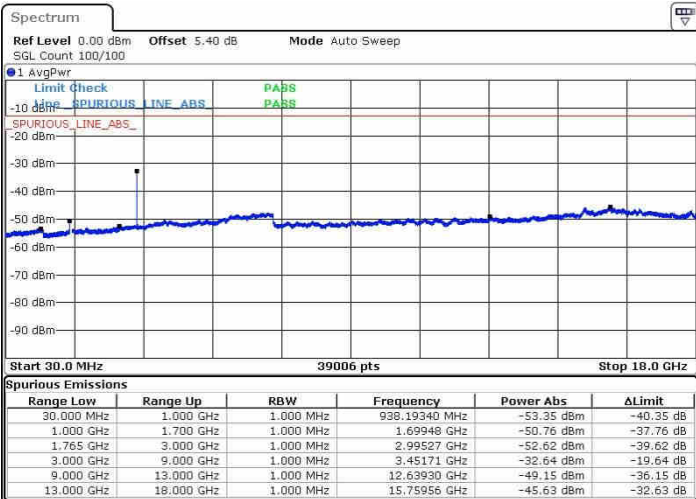

Lowest Channel / 16QAM

Date: 20.OCT.2016 02:31:56

LTE Band 4 / 10MHz

Middle Channel / QPSK

Middle Channel / 16QAM

Date: 20.OCT.2016 02:33:34

Date: 20.OCT.2016 02:34:29

Highest Channel / QPSK

Highest Channel / 16QAM

Date: 20.OCT.2016 02:40:38

Date: 20.OCT.2016 02:41:33

LTE Band 4 / 15MHz

Lowest Channel / QPSK

Lowest Channel / 16QAM

Date: 20.OCT.2016 02:47:42

Date: 20.OCT.2016 02:48:37

Middle Channel / QPSK

Middle Channel / 16QAM

Date: 20.OCT.2016 02:50:15

Date: 20.OCT.2016 02:51:10

LTE Band 4 / 15MHz

Highest Channel / QPSK

Date: 20.OCT.2016 02:57:19

Highest Channel / 16QAM