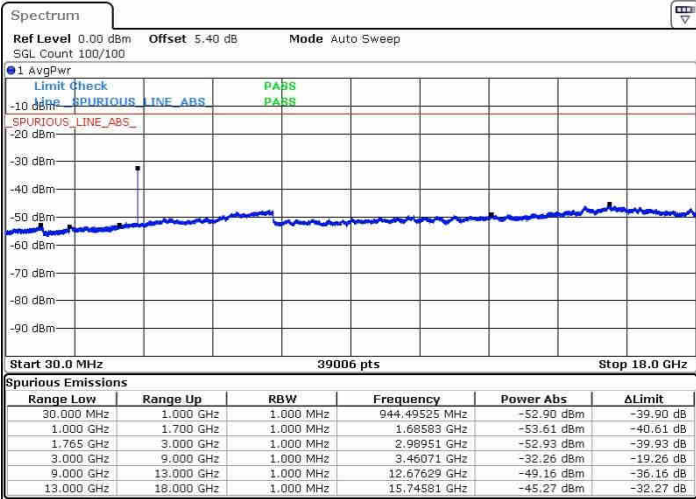

Middle Channel / 16QAM

Date: 20.OCT.2016 01:52:51

Date: 20.OCT.2016 01:53:46

Highest Channel / QPSK

Highest Channel / 16QAM

Date: 20.OCT.2016 01:58:56

Date: 20.OCT.2016 02:00:51

LTE Band 4 / 5MHz

Lowest Channel / QPSK

Lowest Channel / 16QAM

Date: 20.OCT.2016 02:07:00

Date: 20.OCT.2016 02:07:55

Middle Channel / QPSK

Middle Channel / 16QAM

Date: 20.OCT.2016 02:09:32

Date: 20.OCT.2016 02:10:28

LTE Band 4 / 5MHz

Highest Channel / QPSK

Date: 20.OCT.2016 02:16:37

Highest Channel / 16QAM

Date: 20.OCT.2016 02:17:32

LTE Band 4 / 10MHz

Lowest Channel / QPSK

Date: 20.OCT.2016 02:31:01