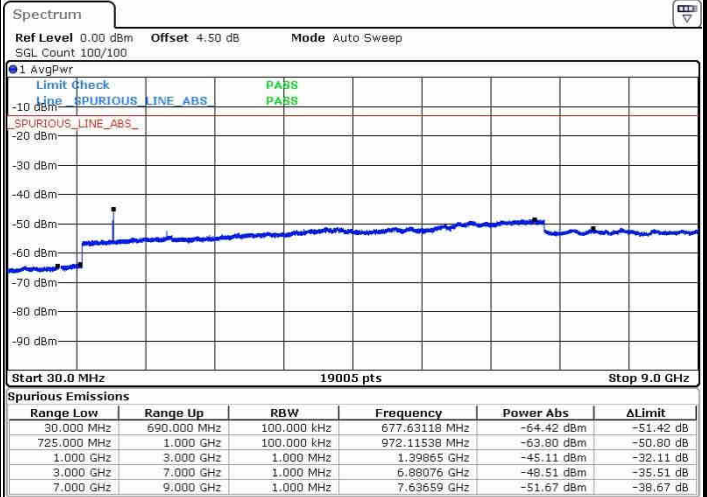

LTE Band 12 / 1.4MHz

Lowest Channel / QPSK

Lowest Channel / 16QAM

Date: 21.OCT.2016 11:28:55

Date: 21.OCT.2016 11:29:50