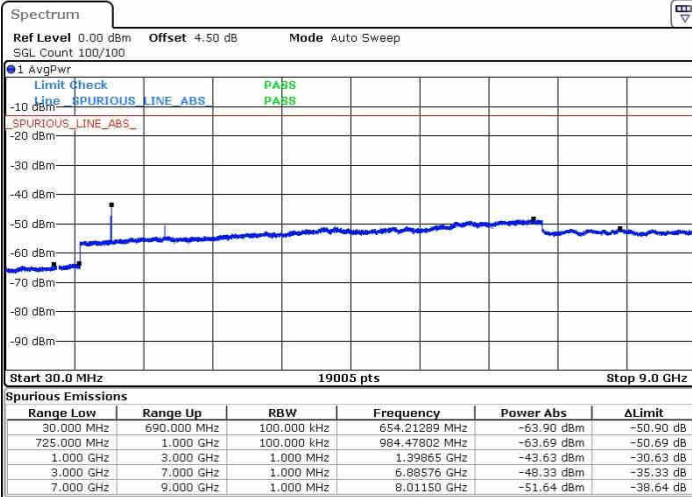

LTE Band 12 / 1.4MHz

Lowest Channel / QPSK

Lowest Channel / 16QAM

Date: 21.OCT.2016 11:28:55

Date: 21.OCT.2016 11:29:50