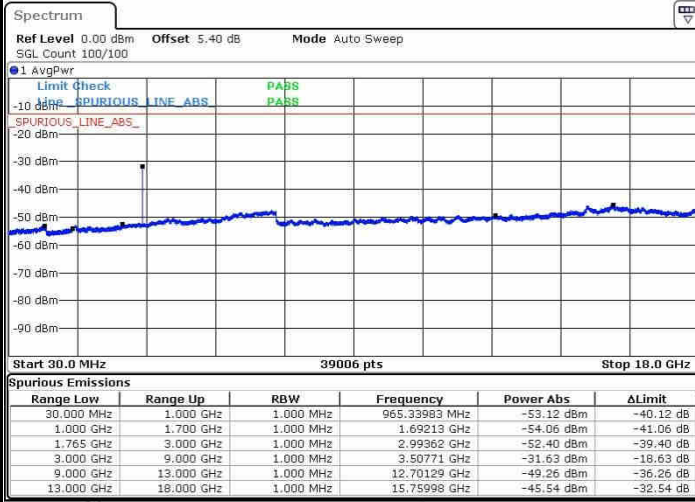

Highest Channel / 16QAM

Date: 20.OCT.2016 01:09:12

Date: 20.OCT.2016 00:59:23

LTE Band 4 / 1.4MHz

Lowest Channel / QPSK

Lowest Channel / 16QAM

Date: 20.OCT.2016 01:33:36

Date: 20.OCT.2016 01:34:32

Middle Channel / QPSK

Middle Channel / 16QAM

Date: 20.OCT.2016 01:36:09

Date: 20.OCT.2016 01:37:05

LTE Band 4 / 1.4MHz

Highest Channel / QPSK

Date: 20.OCT.2016 01:43:14

Highest Channel / 16QAM

Date: 20.OCT.2016 01:44:09

LTE Band 4 / 3MHz

Lowest Channel / QPSK

Date: 20.OCT.2016 01:50:19

Lowest Channel / 16QAM

Date: 20.OCT.2016 01:51:14

LTE Band 4 / 3MHz

Middle Channel / QPSK