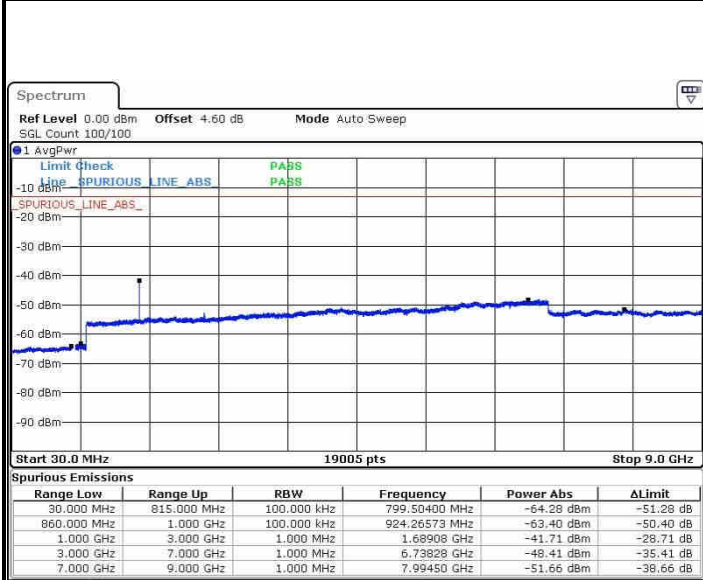

Highest Channel / 16QAM

Date: 20.OCT.2016 04:20:48

Date: 20.OCT.2016 04:21:43

LTE Band 5 / 5MHz

Lowest Channel / QPSK

Lowest Channel / 16QAM

Date: 20.OCT.2016 04:29:55

Date: 20.OCT.2016 04:30:50

Middle Channel / QPSK

Middle Channel / 16QAM

Date: 20.OCT.2016 04:32:27

Date: 20.OCT.2016 04:33:22

LTE Band 5 / 5MHz

Highest Channel / QPSK

Date: 20.OCT.2016 04:41:31

Highest Channel / 16QAM

Date: 20.OCT.2016 04:42:26

LTE Band 5 / 10MHz

Lowest Channel / QPSK

Date: 20.OCT.2016 04:50:35

Lowest Channel / 16QAM

Date: 20.OCT.2016 04:51:30

LTE Band 5 / 10MHz

Middle Channel / QPSK

Middle Channel / 16QAM

Date: 20.OCT.2016 04:53:07

Date: 20.OCT.2016 04:54:02

Highest Channel / QPSK

Highest Channel / 16QAM

Date: 20.OCT.2016 05:02:10

Date: 20.OCT.2016 05:03:05

LTE Band 7 / 5MHz