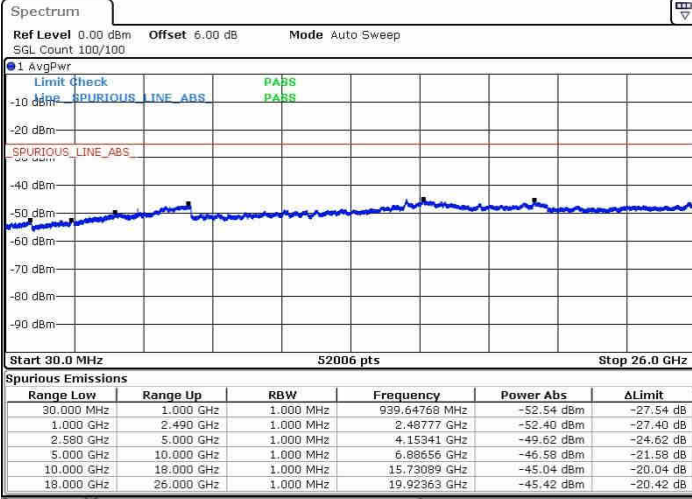

Date: 20.OCT.2016 04:42:26

LTE Band 5 / 10MHz

Lowest Channel / QPSK

Date: 20.OCT.2016 04:50:35

Lowest Channel / 16QAM

Date: 20.OCT.2016 04:51:30

LTE Band 5 / 10MHz

Middle Channel / QPSK

Middle Channel / 16QAM

Date: 20.OCT.2016 04:53:07

Date: 20.OCT.2016 04:54:02

Highest Channel / QPSK

Highest Channel / 16QAM

Date: 20.OCT.2016 05:02:10

Date: 20.OCT.2016 05:03:05

LTE Band 7 / 5MHz

Lowest Channel / QPSK

Lowest Channel / 16QAM

Date: 21.OCT.2016 03:00:30

Date: 21.OCT.2016 03:01:25

Middle Channel / QPSK

Middle Channel / 16QAM

Date: 21.OCT.2016 03:03:14

Date: 21.OCT.2016 03:02:19