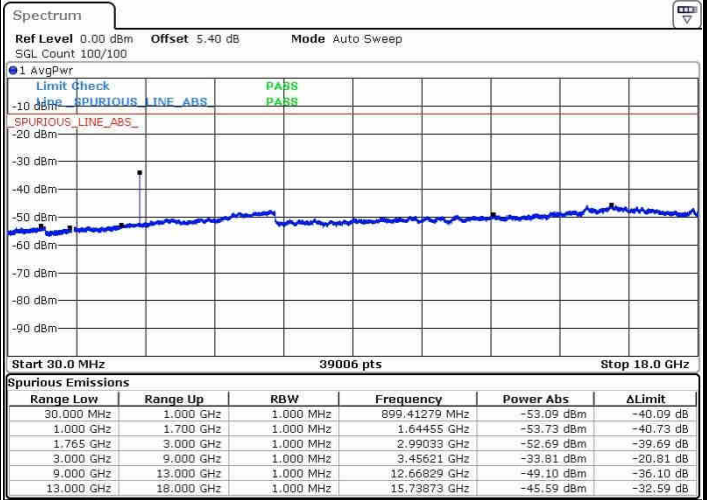

LTE Band 4 / 5MHz

Highest Channel / QPSK

Date: 20.OCT.2016 02:16:37

Highest Channel / 16QAM

Date: 20.OCT.2016 02:17:32

LTE Band 4 / 10MHz

Lowest Channel / QPSK

Date: 20.OCT.2016 02:31:01

Lowest Channel / 16QAM

Date: 20.OCT.2016 02:31:56

LTE Band 4 / 10MHz

Middle Channel / QPSK

Middle Channel / 16QAM

Date: 20.OCT.2016 02:33:34

Date: 20.OCT.2016 02:34:29

Highest Channel / QPSK

Highest Channel / 16QAM

Date: 20.OCT.2016 02:40:38

Date: 20.OCT.2016 02:41:33

LTE Band 4 / 15MHz

Lowest Channel / QPSK

Lowest Channel / 16QAM

Date: 20.OCT.2016 02:47:42

Date: 20.OCT.2016 02:48:37