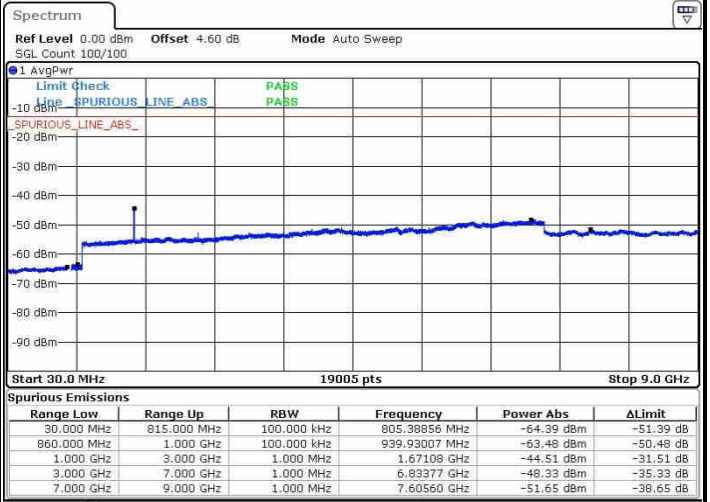

LTE Band 5 / 1.4MHz

Highest Channel / QPSK

Date: 20.OCT.2016 04:00:05

Highest Channel / 16QAM

Date: 20.OCT.2016 04:00:59

LTE Band 5 / 3MHz

Lowest Channel / QPSK

Date: 20.OCT.2016 04:09:08

Lowest Channel / 16QAM

Date: 20.OCT.2016 04:10:03

LTE Band 5 / 3MHz

Middle Channel / QPSK

Middle Channel / 16QAM

Date: 20.OCT.2016 04:11:40

Date: 20.OCT.2016 04:12:35

Highest Channel / QPSK

Highest Channel / 16QAM

Date: 20.OCT.2016 04:20:48

Date: 20.OCT.2016 04:21:43

LTE Band 5 / 5MHz

Lowest Channel / QPSK

Lowest Channel / 16QAM

Date: 20.OCT.2016 04:29:55

Date: 20.OCT.2016 04:30:50