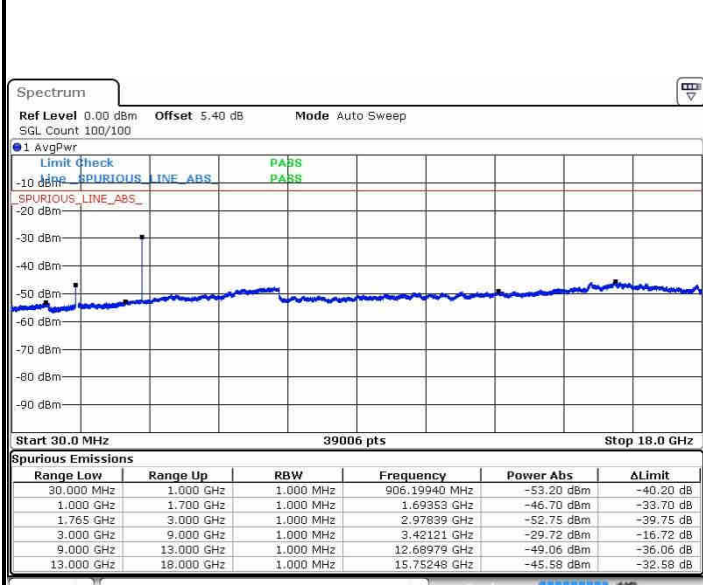

LTE Band 4 / 5MHz

Highest Channel / QPSK

Date: 20.OCT.2016 02:16:37

Highest Channel / 16QAM

Date: 20.OCT.2016 02:17:32

LTE Band 4 / 10MHz

Lowest Channel / QPSK

Date: 20.OCT.2016 02:31:01

Lowest Channel / 16QAM

Date: 20.OCT.2016 02:31:56

LTE Band 4 / 10MHz

Middle Channel / QPSK

Middle Channel / 16QAM

Date: 20.OCT.2016 02:33:34

Date: 20.OCT.2016 02:34:29

Highest Channel / QPSK

Highest Channel / 16QAM

Date: 20.OCT.2016 02:40:38

Date: 20.OCT.2016 02:41:33

LTE Band 4 / 15MHz

Lowest Channel / QPSK

Lowest Channel / 16QAM

Date: 20.OCT.2016 02:47:42

Date: 20.OCT.2016 02:48:37