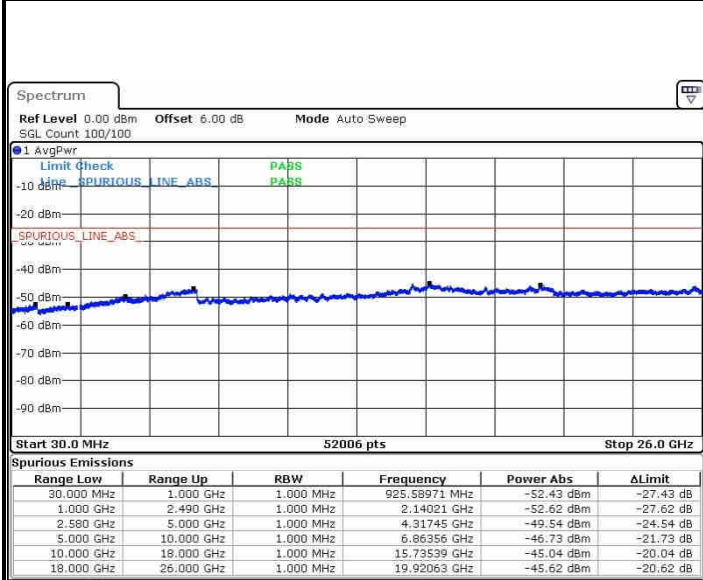

LTE Band 7 / 5MHz

Highest Channel / QPSK

Date: 21.OCT.2016 03:04:09

Highest Channel / 16QAM

Date: 21.OCT.2016 03:05:03

LTE Band 7 / 10MHz

Lowest Channel / QPSK

Date: 21.OCT.2016 03:17:13

Lowest Channel / 16QAM

Date: 21.OCT.2016 03:18:07

LTE Band 7 / 10MHz

Middle Channel / QPSK

Date: 21.OCT.2016 03:19:57

Middle Channel / 16QAM

Date: 21.OCT.2016 03:19:02

Highest Channel / QPSK

Date: 21.OCT.2016 03:20:51

Highest Channel / 16QAM

Date: 21.OCT.2016 03:21:46

LTE Band 7 / 15MHz

Lowest Channel / QPSK

Lowest Channel / 16QAM

Date: 21.OCT.2016 03:33:55

Date: 21.OCT.2016 03:34:50

Middle Channel / QPSK

Middle Channel / 16QAM

Date: 21.OCT.2016 03:36:39

Date: 21.OCT.2016 03:35:45

LTE Band 7 / 15MHz

Highest Channel / QPSK

Date: 21.OCT.2016 03:37:34

Highest Channel / 16QAM