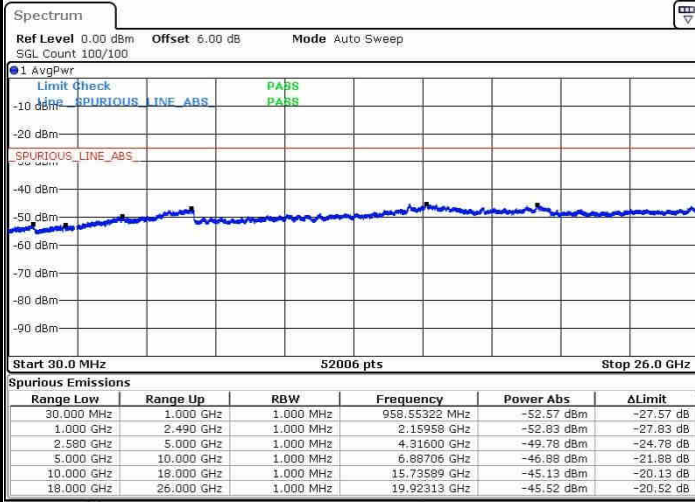

Middle Channel / 16QAM

Date: 20.OCT.2016 04:53:07

Date: 20.OCT.2016 04:54:02

Highest Channel / QPSK

Highest Channel / 16QAM

Date: 20.OCT.2016 05:02:10

Date: 20.OCT.2016 05:03:05

LTE Band 7 / 5MHz

Lowest Channel / QPSK

Lowest Channel / 16QAM

Date: 21.OCT.2016 03:00:30

Date: 21.OCT.2016 03:01:25

Middle Channel / QPSK

Middle Channel / 16QAM

Date: 21.OCT.2016 03:03:14

Date: 21.OCT.2016 03:02:19

LTE Band 7 / 5MHz

Highest Channel / QPSK

Date: 21.OCT.2016 03:04:09

Highest Channel / 16QAM

Date: 21.OCT.2016 03:05:03

LTE Band 7 / 10MHz

Lowest Channel / QPSK

Date: 21.OCT.2016 03:17:13