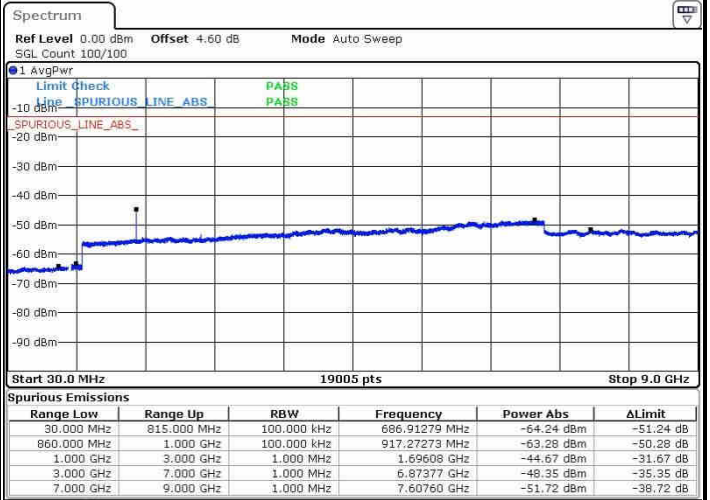

Date: 20.OCT.2016 03:06:56

Middle Channel / 16QAM

Date: 20.OCT.2016 03:07:51

Highest Channel / QPSK

Date: 20.OCT.2016 03:14:00

Highest Channel / 16QAM

Date: 20.OCT.2016 03:14:55

LTE Band 5 / 1.4MHz

Lowest Channel / QPSK

Lowest Channel / 16QAM

Date: 20.OCT.2016 03:48:29

Date: 20.OCT.2016 03:49:24

Middle Channel / QPSK

Middle Channel / 16QAM

Date: 20.OCT.2016 03:51:01

Date: 20.OCT.2016 03:51:56

LTE Band 5 / 1.4MHz

Highest Channel / QPSK

Date: 20.OCT.2016 04:00:05

Highest Channel / 16QAM

Date: 20.OCT.2016 04:00:59

LTE Band 5 / 3MHz

Lowest Channel / QPSK

Date: 20.OCT.2016 04:09:08