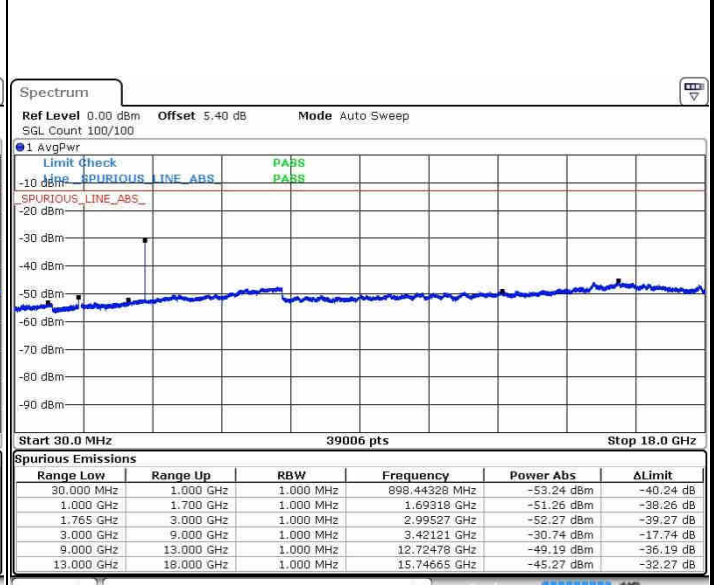

Lowest Channel / QPSK

Lowest Channel / 16QAM

Date: 20.OCT.2016 02:07:00

Date: 20.OCT.2016 02:07:55

Middle Channel / QPSK

Middle Channel / 16QAM

Date: 20.OCT.2016 02:09:32

Date: 20.OCT.2016 02:10:28

LTE Band 4 / 5MHz

Highest Channel / QPSK

Date: 20.OCT.2016 02:16:37

Highest Channel / 16QAM

Date: 20.OCT.2016 02:17:32

LTE Band 4 / 10MHz

Lowest Channel / QPSK

Date: 20.OCT.2016 02:31:01

Lowest Channel / 16QAM

Date: 20.OCT.2016 02:31:56

LTE Band 4 / 10MHz

Middle Channel / QPSK

Middle Channel / 16QAM

Date: 20.OCT.2016 02:33:34

Date: 20.OCT.2016 02:34:29

Highest Channel / QPSK

Highest Channel / 16QAM

Date: 20.OCT.2016 02:40:38

Date: 20.OCT.2016 02:41:33

LTE Band 4 / 15MHz

Lowest Channel / QPSK

Lowest Channel / 16QAM

Date: 20.OCT.2016 02:47:42

Date: 20.OCT.2016 02:48:37