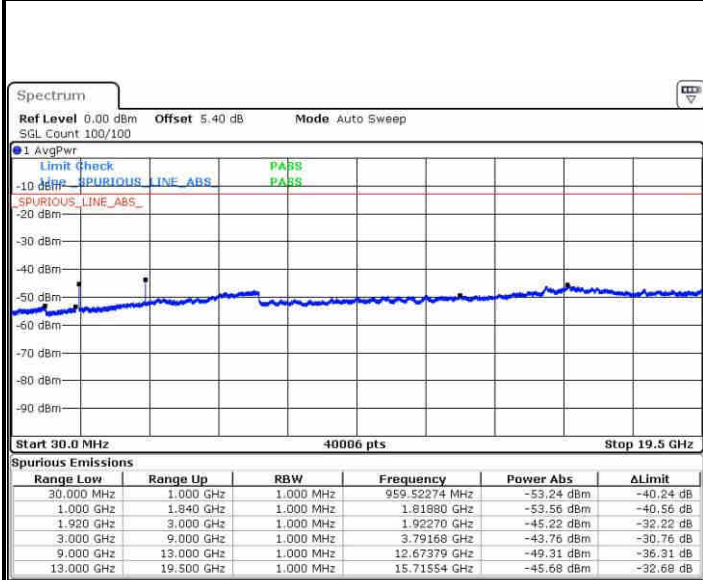

LTE Band 2 / 15MHz

Highest Channel / QPSK

Date: 20.OCT.2016 00:41:49

Highest Channel / 16QAM

Date: 20.OCT.2016 00:42:44

LTE Band 2 / 20MHz

Lowest Channel / QPSK

Date: 20.OCT.2016 00:48:53

Lowest Channel / 16QAM

Date: 20.OCT.2016 00:49:48

LTE Band 2 / 20MHz

Middle Channel / QPSK

Middle Channel / 16QAM

Date: 20.OCT.2016 00:51:25

Date: 20.OCT.2016 00:52:20

Highest Channel / QPSK

Highest Channel / 16QAM

Date: 20.OCT.2016 01:09:12

Date: 20.OCT.2016 00:59:23

LTE Band 4 / 1.4MHz

Lowest Channel / QPSK

Lowest Channel / 16QAM

Date: 20.OCT.2016 01:33:36

Date: 20.OCT.2016 01:34:32