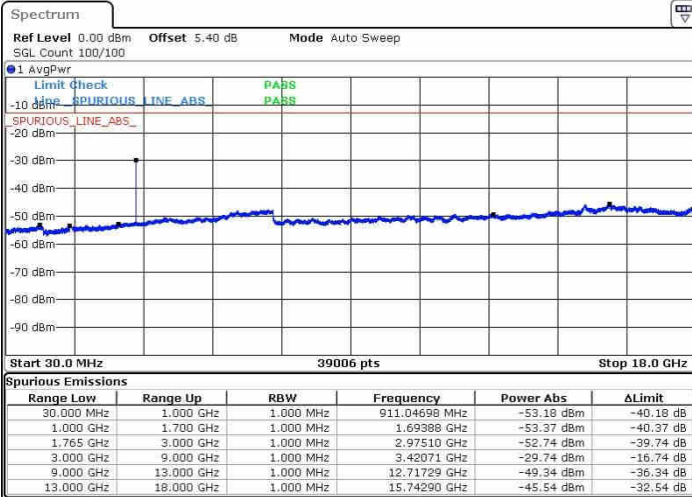

Lowest Channel / 16QAM

Date: 20.OCT.2016 00:49:48

LTE Band 2 / 20MHz

Middle Channel / QPSK

Middle Channel / 16QAM

Date: 20.OCT.2016 00:51:25

Date: 20.OCT.2016 00:52:20

Highest Channel / QPSK

Highest Channel / 16QAM

Date: 20.OCT.2016 01:09:12

Date: 20.OCT.2016 00:59:23

LTE Band 4 / 1.4MHz

Lowest Channel / QPSK

Lowest Channel / 16QAM

Date: 20.OCT.2016 01:33:36

Date: 20.OCT.2016 01:34:32

Middle Channel / QPSK

Middle Channel / 16QAM

Date: 20.OCT.2016 01:36:09

Date: 20.OCT.2016 01:37:05

LTE Band 4 / 1.4MHz

Highest Channel / QPSK

Date: 20.OCT.2016 01:43:14

Highest Channel / 16QAM