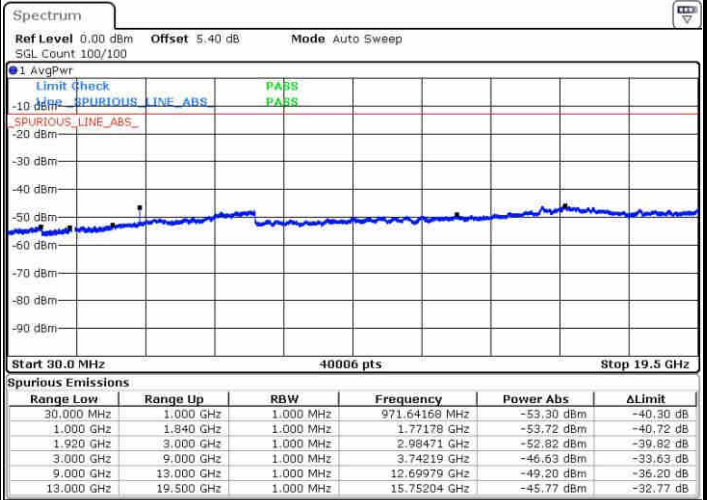

LTE Band 2 / 15MHz

Highest Channel / QPSK

Date: 20.OCT.2016 00:41:49

Highest Channel / 16QAM

Date: 20.OCT.2016 00:42:44

LTE Band 2 / 20MHz

Lowest Channel / QPSK

Date: 20.OCT.2016 00:48:53

Lowest Channel / 16QAM

Date: 20.OCT.2016 00:49:48

LTE Band 2 / 20MHz

Middle Channel / QPSK

Middle Channel / 16QAM

Date: 20.OCT.2016 00:51:25

Date: 20.OCT.2016 00:52:20

Highest Channel / QPSK

Highest Channel / 16QAM

Date: 20.OCT.2016 01:09:12

Date: 20.OCT.2016 00:59:23

LTE Band 4 / 1.4MHz

Lowest Channel / QPSK

Lowest Channel / 16QAM

Date: 20.OCT.2016 01:33:36

Date: 20.OCT.2016 01:34:32

Middle Channel / QPSK

Middle Channel / 16QAM

Date: 20.OCT.2016 01:36:09

Date: 20.OCT.2016 01:37:05

LTE Band 4 / 1.4MHz

Highest Channel / QPSK

Date: 20.OCT.2016 01:43:14

Highest Channel / 16QAM