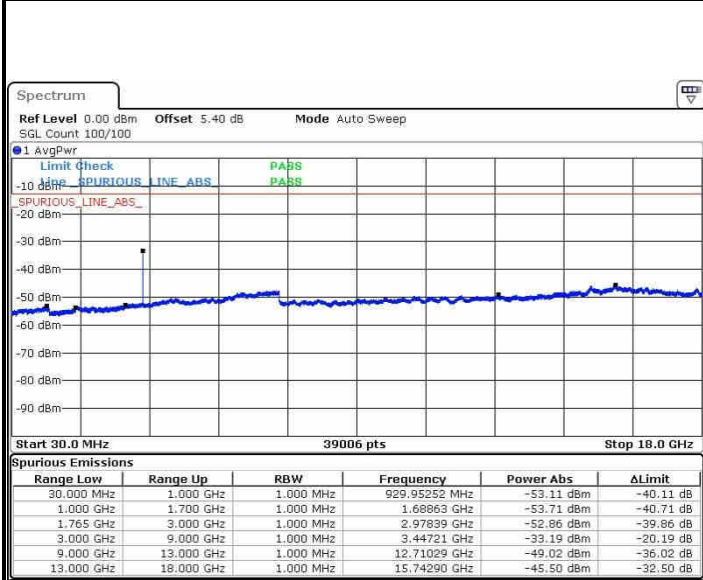

Highest Channel / 16QAM

Date: 20.OCT.2016 02:40:38

Date: 20.OCT.2016 02:41:33

LTE Band 4 / 15MHz

Lowest Channel / QPSK

Lowest Channel / 16QAM

Date: 20.OCT.2016 02:47:42

Date: 20.OCT.2016 02:48:37

Middle Channel / QPSK

Middle Channel / 16QAM

Date: 20.OCT.2016 02:50:15

Date: 20.OCT.2016 02:51:10

LTE Band 4 / 15MHz

Highest Channel / QPSK

Date: 20.OCT.2016 02:57:19

Highest Channel / 16QAM

Date: 20.OCT.2016 02:58:15

LTE Band 4 / 20MHz

Lowest Channel / QPSK

Date: 20.OCT.2016 03:04:23

Lowest Channel / 16QAM

Date: 20.OCT.2016 03:05:19

LTE Band 4 / 20MHz

Middle Channel / QPSK

Date: 20.OCT.2016 03:06:56

Middle Channel / 16QAM

Date: 20.OCT.2016 03:07:51

Highest Channel / QPSK

Date: 20.OCT.2016 03:14:00

Highest Channel / 16QAM

Date: 20.OCT.2016 03:14:55

LTE Band 5 / 1.4MHz