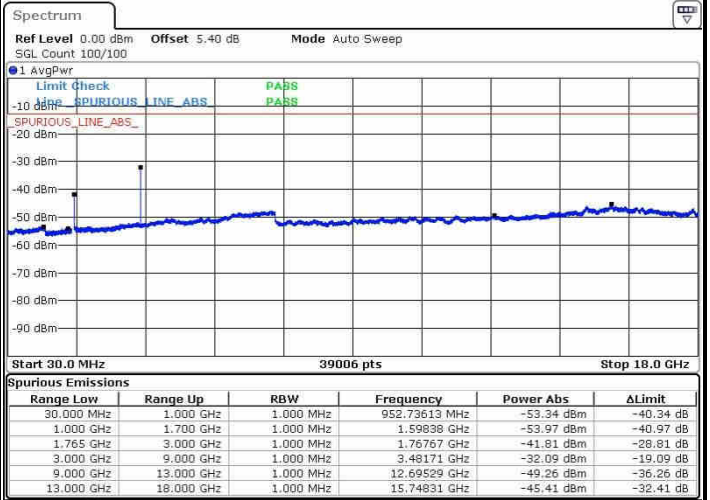

Highest Channel / 16QAM

Date: 20.OCT.2016 02:40:38

Date: 20.OCT.2016 02:41:33

LTE Band 4 / 15MHz

Lowest Channel / QPSK

Lowest Channel / 16QAM

Date: 20.OCT.2016 02:47:42

Date: 20.OCT.2016 02:48:37

Middle Channel / QPSK

Middle Channel / 16QAM

Date: 20.OCT.2016 02:50:15

Date: 20.OCT.2016 02:51:10

LTE Band 4 / 15MHz

Highest Channel / QPSK

Date: 20.OCT.2016 02:57:19

Highest Channel / 16QAM

Date: 20.OCT.2016 02:58:15

LTE Band 4 / 20MHz

Lowest Channel / QPSK

Date: 20.OCT.2016 03:04:23

Lowest Channel / 16QAM

Date: 20.OCT.2016 03:05:19

LTE Band 4 / 20MHz

Middle Channel / QPSK