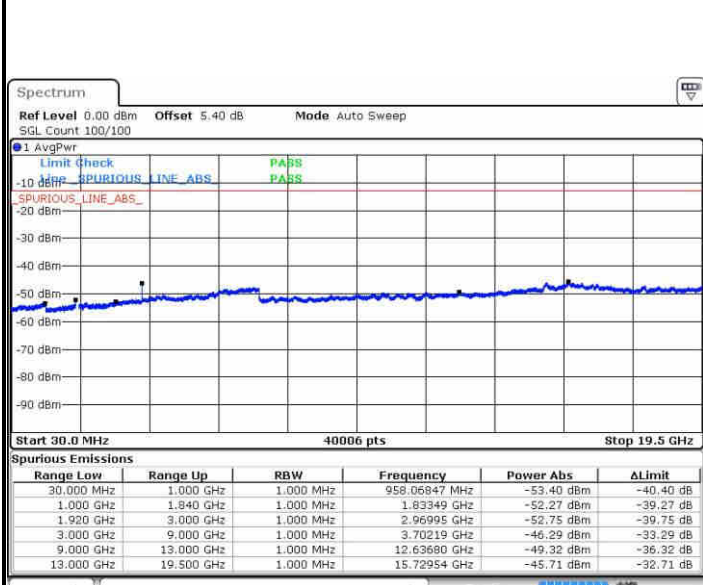

LTE Band 2 / 15MHz

Highest Channel / QPSK

Date: 20.OCT.2016 00:41:49

Highest Channel / 16QAM

Date: 20.OCT.2016 00:42:44

LTE Band 2 / 20MHz

Lowest Channel / QPSK

Date: 20.OCT.2016 00:48:53

Lowest Channel / 16QAM

Date: 20.OCT.2016 00:49:48

LTE Band 2 / 20MHz

Middle Channel / QPSK

Middle Channel / 16QAM

Date: 20.OCT.2016 00:51:25

Date: 20.OCT.2016 00:52:20

Highest Channel / QPSK

Highest Channel / 16QAM

Date: 20.OCT.2016 01:09:12

Date: 20.OCT.2016 00:59:23

LTE Band 4 / 1.4MHz

Lowest Channel / QPSK

Lowest Channel / 16QAM

Date: 20.OCT.2016 01:33:36

Date: 20.OCT.2016 01:34:32