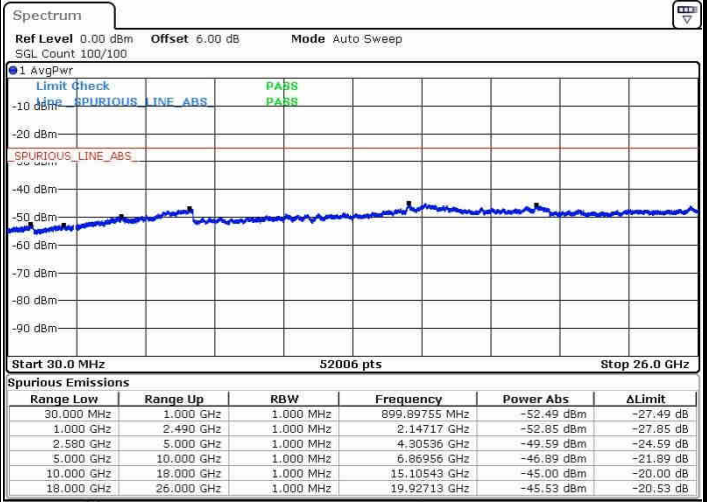

Middle Channel / QPSK

Middle Channel / 16QAM

Date: 21.OCT.2016 03:36:39

Date: 21.OCT.2016 03:35:45

LTE Band 7 / 15MHz

Highest Channel / QPSK

Date: 21.OCT.2016 03:37:34

Highest Channel / 16QAM

Date: 21.OCT.2016 03:38:29

LTE Band 7 / 20MHz

Lowest Channel / QPSK

Date: 21.OCT.2016 03:50:39

Lowest Channel / 16QAM

Date: 21.OCT.2016 03:51:33

LTE Band 7 / 20MHz

Middle Channel / QPSK

Middle Channel / 16QAM

Date: 21.OCT.2016 03:53:23

Date: 21.OCT.2016 03:52:28

Highest Channel / QPSK

Highest Channel / 16QAM

Date: 21.OCT.2016 03:54:18

Date: 21.OCT.2016 03:55:12

LTE Band 12 / 1.4MHz