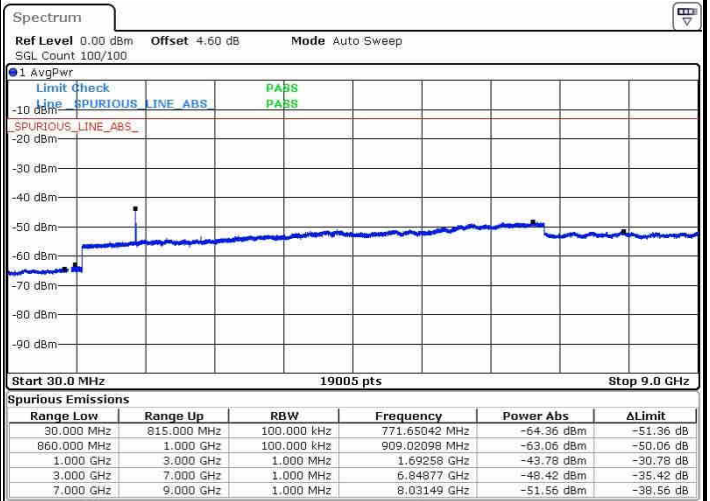

LTE Band 5 / 1.4MHz

Highest Channel / QPSK

Date: 20.OCT.2016 04:00:05

Highest Channel / 16QAM

Date: 20.OCT.2016 04:00:59

LTE Band 5 / 3MHz

Lowest Channel / QPSK

Date: 20.OCT.2016 04:09:08

Lowest Channel / 16QAM

Date: 20.OCT.2016 04:10:03

LTE Band 5 / 3MHz

Middle Channel / QPSK

Middle Channel / 16QAM

Date: 20.OCT.2016 04:11:40

Date: 20.OCT.2016 04:12:35

Highest Channel / QPSK

Highest Channel / 16QAM

Date: 20.OCT.2016 04:20:48

Date: 20.OCT.2016 04:21:43

LTE Band 5 / 5MHz

Lowest Channel / QPSK

Lowest Channel / 16QAM

Date: 20.OCT.2016 04:29:55

Date: 20.OCT.2016 04:30:50