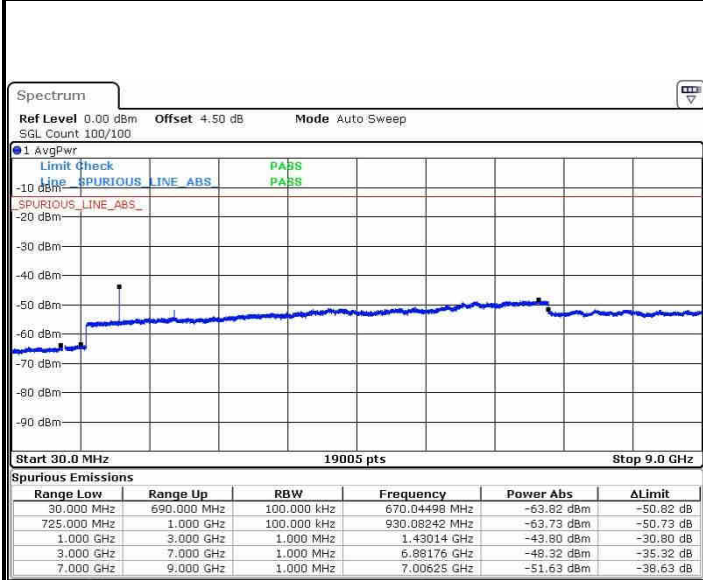

Middle Channel / 16QAM

Date: 21.OCT.2016 03:53:23

Date: 21.OCT.2016 03:52:28

Highest Channel / QPSK

Highest Channel / 16QAM

Date: 21.OCT.2016 03:54:18

Date: 21.OCT.2016 03:55:12

LTE Band 12 / 1.4MHz

Lowest Channel / QPSK

Lowest Channel / 16QAM

Date: 21.OCT.2016 11:28:55

Date: 21.OCT.2016 11:29:50

Middle Channel / QPSK

Middle Channel / 16QAM

Date: 21.OCT.2016 11:31:40

Date: 21.OCT.2016 11:30:45

LTE Band 12 / 1.4MHz

Highest Channel / QPSK

Date: 21.OCT.2016 11:32:35

Highest Channel / 16QAM

Date: 21.OCT.2016 11:33:30

LTE Band 12 / 3MHz

Lowest Channel / QPSK

Date: 21.OCT.2016 11:45:35