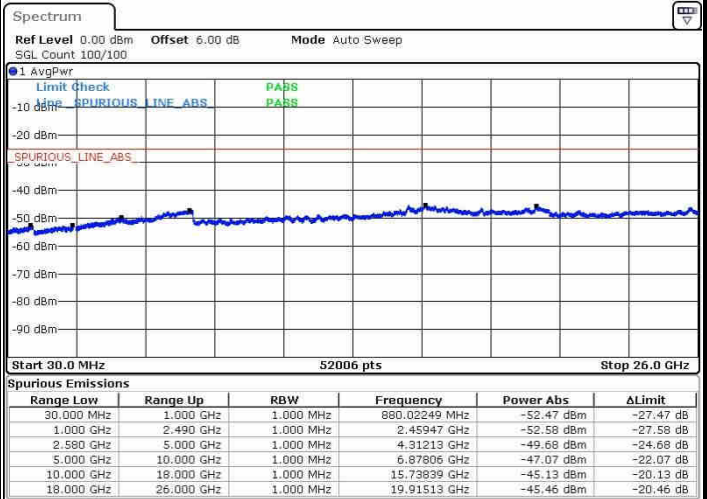

Middle Channel / 16QAM

Date: 20.OCT.2016 04:53:07

Date: 20.OCT.2016 04:54:02

Highest Channel / QPSK

Highest Channel / 16QAM

Date: 20.OCT.2016 05:02:10

Date: 20.OCT.2016 05:03:05

LTE Band 7 / 5MHz

Lowest Channel / QPSK

Lowest Channel / 16QAM

Date: 21.OCT.2016 03:00:30

Date: 21.OCT.2016 03:01:25

Middle Channel / QPSK

Middle Channel / 16QAM

Date: 21.OCT.2016 03:03:14

Date: 21.OCT.2016 03:02:19

LTE Band 7 / 5MHz

Highest Channel / QPSK

Date: 21.OCT.2016 03:04:09

Highest Channel / 16QAM

Date: 21.OCT.2016 03:05:03

LTE Band 7 / 10MHz

Lowest Channel / QPSK

Date: 21.OCT.2016 03:17:13