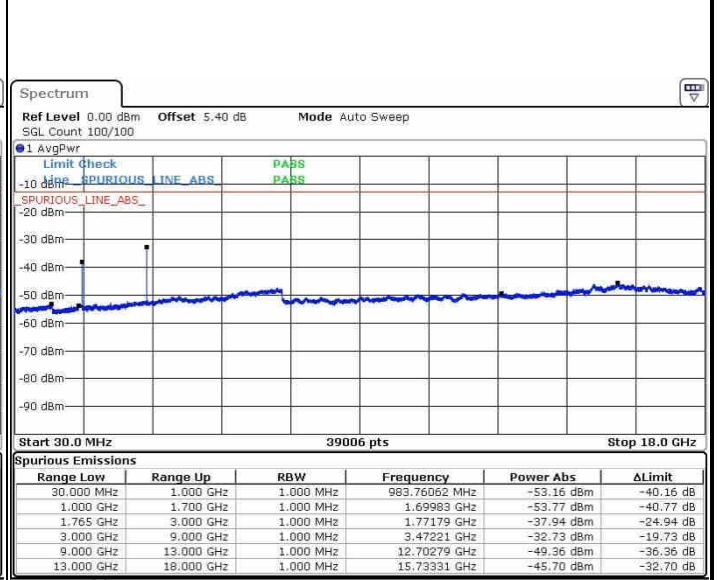

Date: 20.OCT.2016 02:58:15

LTE Band 4 / 20MHz

Lowest Channel / QPSK

Date: 20.OCT.2016 03:04:23

Lowest Channel / 16QAM

Date: 20.OCT.2016 03:05:19

LTE Band 4 / 20MHz

Middle Channel / QPSK

Date: 20.OCT.2016 03:06:56

Middle Channel / 16QAM

Date: 20.OCT.2016 03:07:51

Highest Channel / QPSK

Date: 20.OCT.2016 03:14:00

Highest Channel / 16QAM

Date: 20.OCT.2016 03:14:55

LTE Band 5 / 1.4MHz

Lowest Channel / QPSK

Lowest Channel / 16QAM

Date: 20.OCT.2016 03:48:29

Date: 20.OCT.2016 03:49:24

Middle Channel / QPSK

Middle Channel / 16QAM

Date: 20.OCT.2016 03:51:01

Date: 20.OCT.2016 03:51:56

LTE Band 5 / 1.4MHz

Highest Channel / QPSK

Date: 20.OCT.2016 04:00:05

Highest Channel / 16QAM

Date: 20.OCT.2016 04:00:59

LTE Band 5 / 3MHz

Lowest Channel / QPSK

Date: 20.OCT.2016 04:09:08