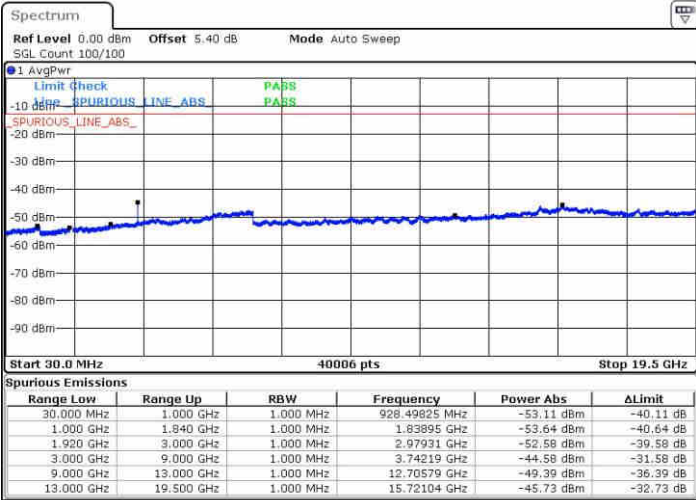

LTE Band 2 / 15MHz

Highest Channel / QPSK

Date: 20.OCT.2016 00:41:49

Highest Channel / 16QAM

Date: 20.OCT.2016 00:42:44

LTE Band 2 / 20MHz

Lowest Channel / QPSK

Date: 20.OCT.2016 00:48:53

Lowest Channel / 16QAM

Date: 20.OCT.2016 00:49:48

LTE Band 2 / 20MHz

Middle Channel / QPSK

Middle Channel / 16QAM

Date: 20.OCT.2016 00:51:25

Date: 20.OCT.2016 00:52:20

Highest Channel / QPSK

Highest Channel / 16QAM

Date: 20.OCT.2016 01:09:12

Date: 20.OCT.2016 00:59:23

LTE Band 4 / 1.4MHz

Lowest Channel / QPSK

Lowest Channel / 16QAM

Date: 20.OCT.2016 01:33:36

Date: 20.OCT.2016 01:34:32