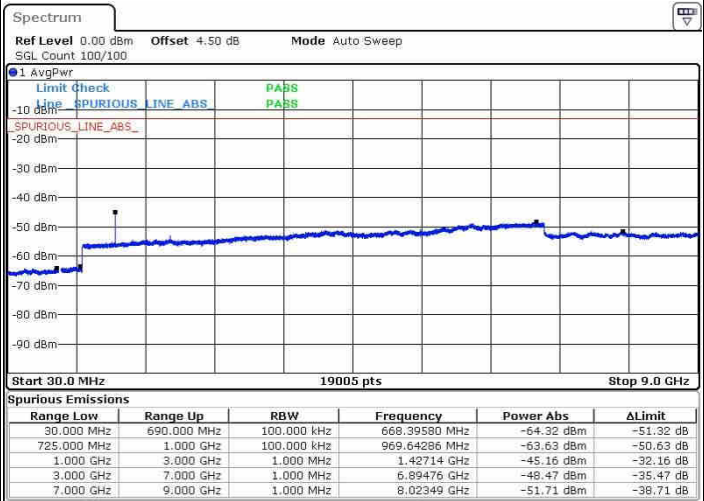

LTE Band 12 / 1.4MHz

Highest Channel / QPSK

Date: 21.OCT.2016 11:32:35

Highest Channel / 16QAM

Date: 21.OCT.2016 11:33:30

LTE Band 12 / 3MHz

Lowest Channel / QPSK

Date: 21.OCT.2016 11:45:35

Lowest Channel / 16QAM

Date: 21.OCT.2016 11:46:30

LTE Band 12 / 3MHz

Middle Channel / QPSK

Middle Channel / 16QAM

Date: 21.OCT.2016 11:48:20

Date: 21.OCT.2016 11:47:25

Highest Channel / QPSK

Highest Channel / 16QAM

Date: 21.OCT.2016 11:48:15

Date: 21.OCT.2016 11:50:10