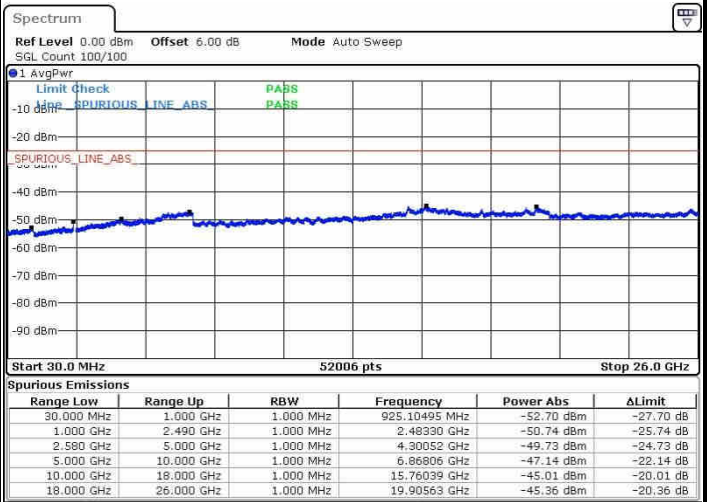

LTE Band 7 / 5MHz

Highest Channel / QPSK

Date: 21.OCT.2016 03:04:09

Highest Channel / 16QAM

Date: 21.OCT.2016 03:05:03

LTE Band 7 / 10MHz

Lowest Channel / QPSK

Date: 21.OCT.2016 03:17:13

Lowest Channel / 16QAM

Date: 21.OCT.2016 03:18:07

LTE Band 7 / 10MHz

Middle Channel / QPSK

Date: 21.OCT.2016 03:19:57

Middle Channel / 16QAM

Date: 21.OCT.2016 03:19:02

Highest Channel / QPSK