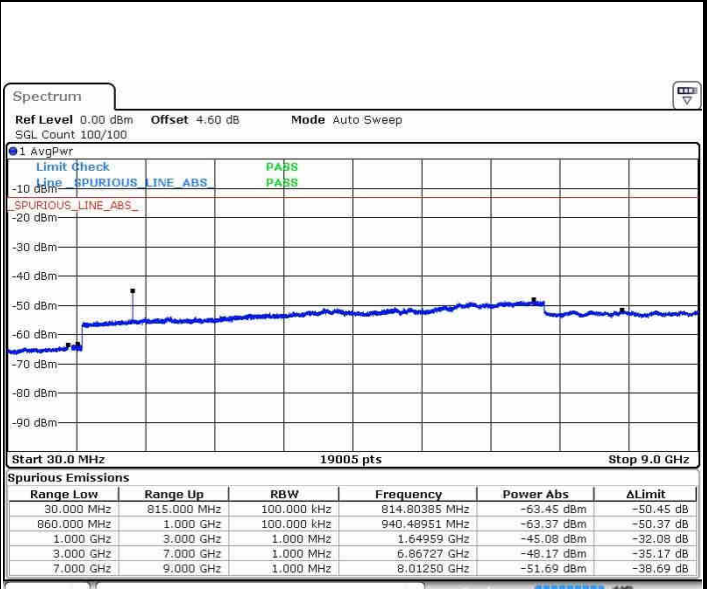

Middle Channel / QPSK

Middle Channel / 16QAM

Date: 20.OCT.2016 04:32:27

Date: 20.OCT.2016 04:33:22

LTE Band 5 / 5MHz

Highest Channel / QPSK

Date: 20.OCT.2016 04:41:31

Highest Channel / 16QAM

Date: 20.OCT.2016 04:42:26

LTE Band 5 / 10MHz

Lowest Channel / QPSK

Date: 20.OCT.2016 04:50:35

Lowest Channel / 16QAM

Date: 20.OCT.2016 04:51:30

LTE Band 5 / 10MHz

Middle Channel / QPSK

Middle Channel / 16QAM

Date: 20.OCT.2016 04:53:07

Date: 20.OCT.2016 04:54:02

Highest Channel / QPSK

Highest Channel / 16QAM

Date: 20.OCT.2016 05:02:10

Date: 20.OCT.2016 05:03:05

LTE Band 7 / 5MHz