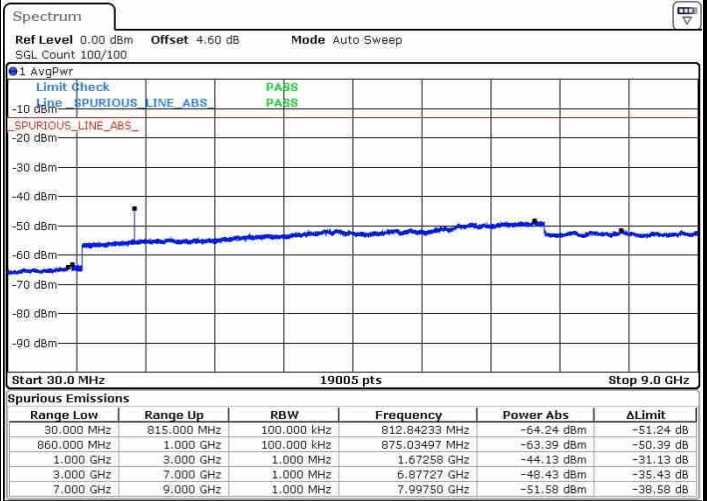

Date: 20.OCT.2016 03:06:56

Middle Channel / 16QAM

Date: 20.OCT.2016 03:07:51

Highest Channel / QPSK

Date: 20.OCT.2016 03:14:00

Highest Channel / 16QAM

Date: 20.OCT.2016 03:14:55

LTE Band 5 / 1.4MHz

Lowest Channel / QPSK

Lowest Channel / 16QAM

Date: 20.OCT.2016 03:48:29

Date: 20.OCT.2016 03:49:24

Middle Channel / QPSK

Middle Channel / 16QAM

Date: 20.OCT.2016 03:51:01

Date: 20.OCT.2016 03:51:56

LTE Band 5 / 1.4MHz

Highest Channel / QPSK

Date: 20.OCT.2016 04:00:05

Highest Channel / 16QAM

Date: 20.OCT.2016 04:00:59

LTE Band 5 / 3MHz

Lowest Channel / QPSK

Date: 20.OCT.2016 04:09:08