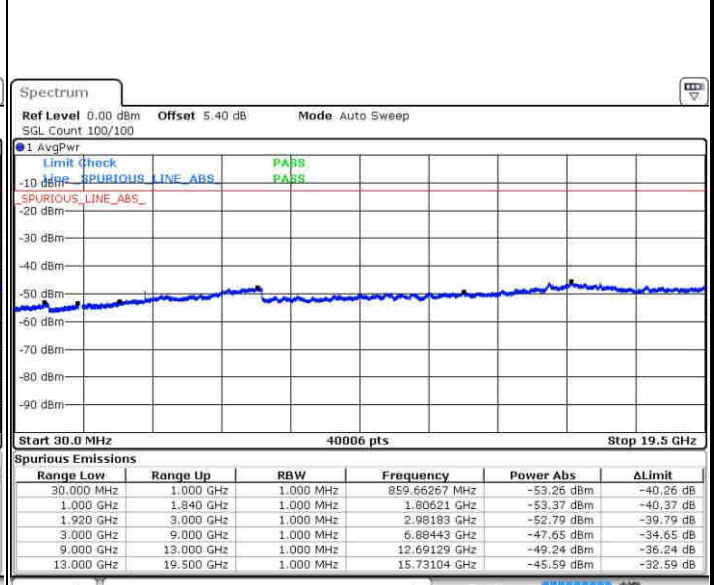

LTE Band 2 / 15MHz

Highest Channel / QPSK

Date: 20.OCT.2016 00:41:49

Highest Channel / 16QAM

Date: 20.OCT.2016 00:42:44

LTE Band 2 / 20MHz

Lowest Channel / QPSK

Date: 20.OCT.2016 00:48:53

Lowest Channel / 16QAM

Date: 20.OCT.2016 00:49:48

LTE Band 2 / 20MHz

Middle Channel / QPSK

Middle Channel / 16QAM

Date: 20.OCT.2016 00:51:25

Date: 20.OCT.2016 00:52:20

Highest Channel / QPSK

Highest Channel / 16QAM

Date: 20.OCT.2016 01:09:12

Date: 20.OCT.2016 00:59:23

LTE Band 4 / 1.4MHz

Lowest Channel / QPSK

Lowest Channel / 16QAM

Date: 20.OCT.2016 01:33:36

Date: 20.OCT.2016 01:34:32