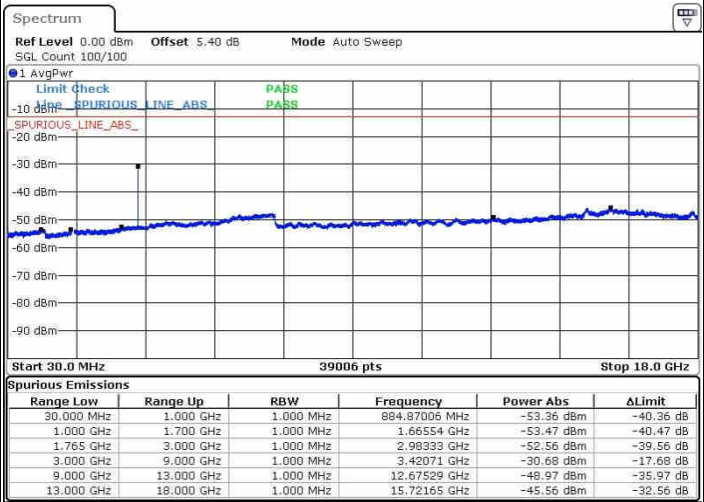

Middle Channel / QPSK

Middle Channel / 16QAM

Date: 20.OCT.2016 01:36:09

Date: 20.OCT.2016 01:37:05

LTE Band 4 / 1.4MHz

Highest Channel / QPSK

Date: 20.OCT.2016 01:43:14

Highest Channel / 16QAM

Date: 20.OCT.2016 01:44:09

LTE Band 4 / 3MHz

Lowest Channel / QPSK

Date: 20.OCT.2016 01:50:19

Lowest Channel / 16QAM

Date: 20.OCT.2016 01:51:14

LTE Band 4 / 3MHz

Middle Channel / QPSK

Middle Channel / 16QAM

Date: 20.OCT.2016 01:52:51

Date: 20.OCT.2016 01:53:46

Highest Channel / QPSK

Highest Channel / 16QAM

Date: 20.OCT.2016 01:58:56

Date: 20.OCT.2016 02:00:51

LTE Band 4 / 5MHz