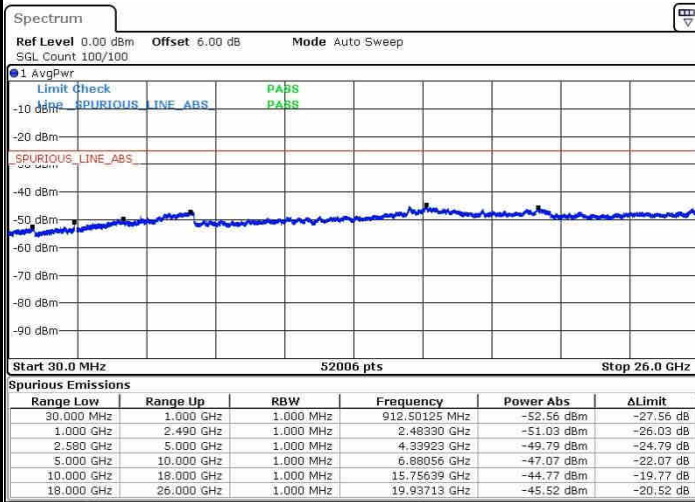

LTE Band 7 / 5MHz

Highest Channel / QPSK

Date: 21.OCT.2016 03:04:09

Highest Channel / 16QAM

Date: 21.OCT.2016 03:05:03

LTE Band 7 / 10MHz

Lowest Channel / QPSK

Date: 21.OCT.2016 03:17:13

Lowest Channel / 16QAM

Date: 21.OCT.2016 03:18:07

LTE Band 7 / 10MHz

Middle Channel / QPSK

Date: 21.OCT.2016 03:19:57

Middle Channel / 16QAM

Date: 21.OCT.2016 03:19:02

Highest Channel / QPSK