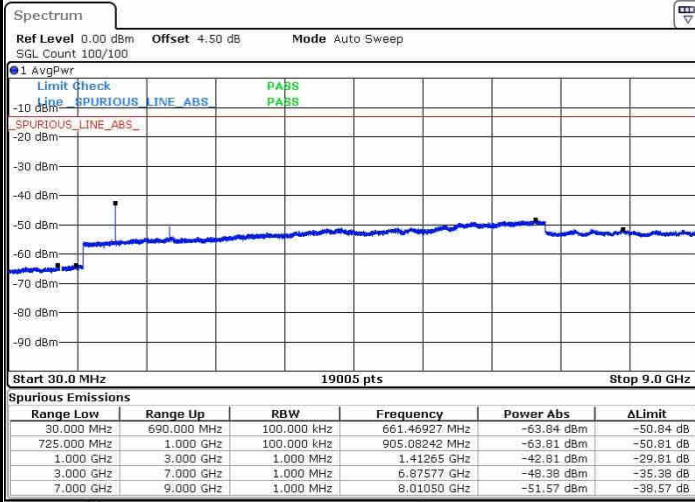

LTE Band 12 / 1.4MHz

Highest Channel / QPSK

Date: 21.OCT.2016 11:32:35

Highest Channel / 16QAM

Date: 21.OCT.2016 11:33:30

LTE Band 12 / 3MHz

Lowest Channel / QPSK

Date: 21.OCT.2016 11:45:35

Lowest Channel / 16QAM

Date: 21.OCT.2016 11:46:30

LTE Band 12 / 3MHz

Middle Channel / QPSK

Middle Channel / 16QAM

Date: 21.OCT.2016 11:48:20

Date: 21.OCT.2016 11:47:25

Highest Channel / QPSK

Highest Channel / 16QAM

Date: 21.OCT.2016 11:48:15

Date: 21.OCT.2016 11:50:10