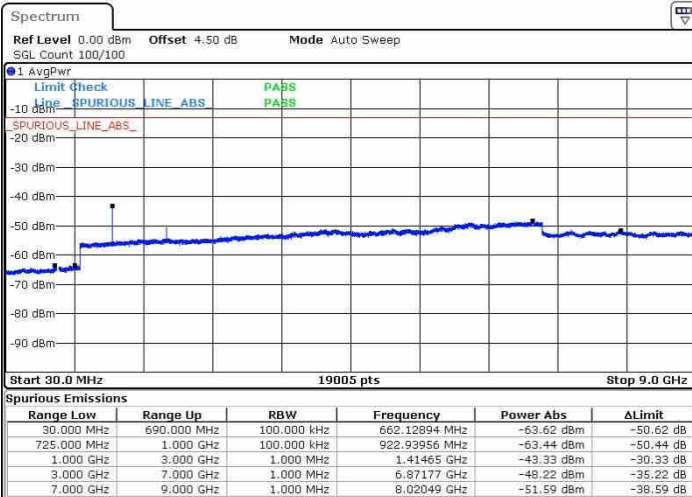

Middle Channel / 16QAM

Date: 21.OCT.2016 03:53:23

Date: 21.OCT.2016 03:52:28

Highest Channel / QPSK

Highest Channel / 16QAM

Date: 21.OCT.2016 03:54:18

Date: 21.OCT.2016 03:55:12

LTE Band 12 / 1.4MHz

Lowest Channel / QPSK

Lowest Channel / 16QAM

Date: 21.OCT.2016 11:28:55

Date: 21.OCT.2016 11:29:50

Middle Channel / QPSK

Middle Channel / 16QAM

Date: 21.OCT.2016 11:31:40

Date: 21.OCT.2016 11:30:45

LTE Band 12 / 1.4MHz

Highest Channel / QPSK

Date: 21.OCT.2016 11:32:35

Highest Channel / 16QAM

Date: 21.OCT.2016 11:33:30

LTE Band 12 / 3MHz

Lowest Channel / QPSK

Date: 21.OCT.2016 11:45:35