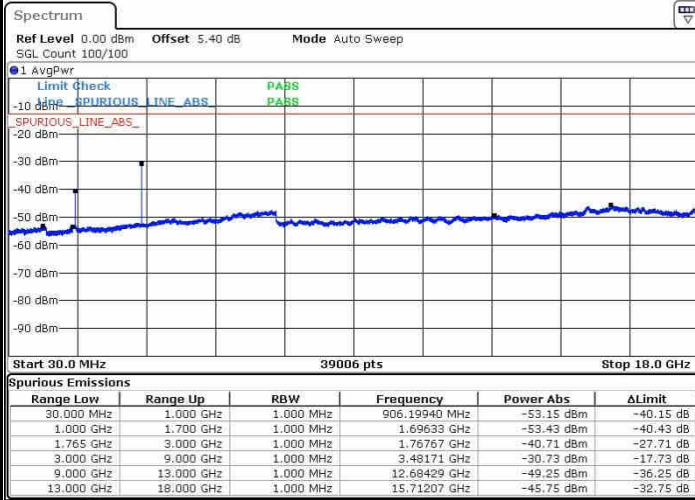

Highest Channel / 16QAM

Date: 20.OCT.2016 02:40:38

Date: 20.OCT.2016 02:41:33

LTE Band 4 / 15MHz

Lowest Channel / QPSK

Lowest Channel / 16QAM

Date: 20.OCT.2016 02:47:42

Date: 20.OCT.2016 02:48:37

Middle Channel / QPSK

Middle Channel / 16QAM

Date: 20.OCT.2016 02:50:15

Date: 20.OCT.2016 02:51:10

LTE Band 4 / 15MHz

Highest Channel / QPSK

Date: 20.OCT.2016 02:57:19

Highest Channel / 16QAM

Date: 20.OCT.2016 02:58:15

LTE Band 4 / 20MHz

Lowest Channel / QPSK

Date: 20.OCT.2016 03:04:23

Lowest Channel / 16QAM

Date: 20.OCT.2016 03:05:19

LTE Band 4 / 20MHz

Middle Channel / QPSK