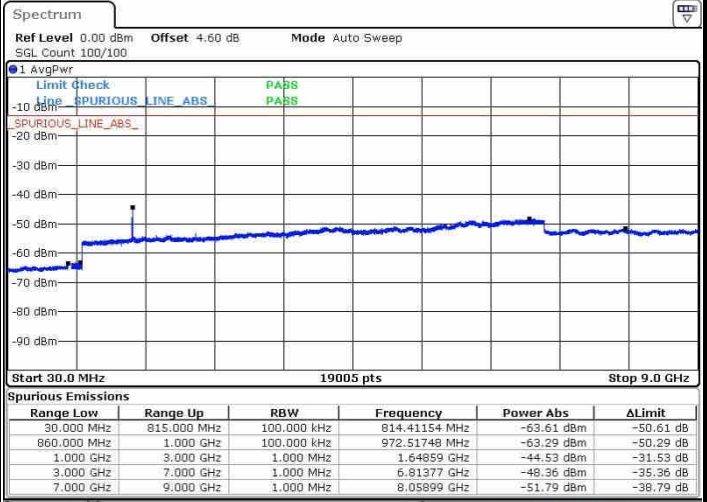

Date: 20.OCT.2016 02:58:15

LTE Band 4 / 20MHz

Lowest Channel / QPSK

Date: 20.OCT.2016 03:04:23

Lowest Channel / 16QAM

Date: 20.OCT.2016 03:05:19

LTE Band 4 / 20MHz

Middle Channel / QPSK

Date: 20.OCT.2016 03:06:56

Middle Channel / 16QAM

Date: 20.OCT.2016 03:07:51

Highest Channel / QPSK

Date: 20.OCT.2016 03:14:00

Highest Channel / 16QAM

Date: 20.OCT.2016 03:14:55

LTE Band 5 / 1.4MHz

Lowest Channel / QPSK

Lowest Channel / 16QAM

Date: 20.OCT.2016 03:48:29

Date: 20.OCT.2016 03:49:24

Middle Channel / QPSK

Middle Channel / 16QAM

Date: 20.OCT.2016 03:51:01

Date: 20.OCT.2016 03:51:56

LTE Band 5 / 1.4MHz

Highest Channel / QPSK

Date: 20.OCT.2016 04:00:05

Highest Channel / 16QAM

Date: 20.OCT.2016 04:00:59

LTE Band 5 / 3MHz

Lowest Channel / QPSK

Date: 20.OCT.2016 04:09:08