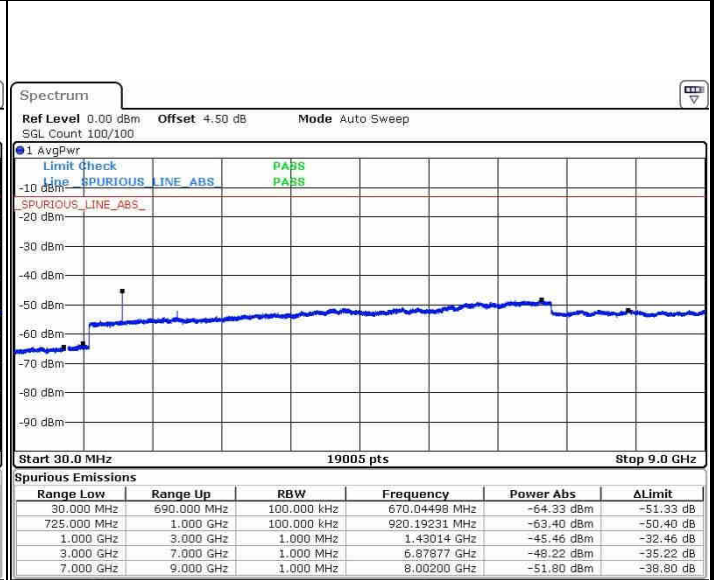

Middle Channel / 16QAM

Date: 21.OCT.2016 03:53:23

Date: 21.OCT.2016 03:52:28

Highest Channel / QPSK

Highest Channel / 16QAM

Date: 21.OCT.2016 03:54:18

Date: 21.OCT.2016 03:55:12

LTE Band 12 / 1.4MHz

Lowest Channel / QPSK

Lowest Channel / 16QAM

Date: 21.OCT.2016 11:28:55

Date: 21.OCT.2016 11:29:50

Middle Channel / QPSK

Middle Channel / 16QAM

Date: 21.OCT.2016 11:31:40

Date: 21.OCT.2016 11:30:45

LTE Band 12 / 1.4MHz

Highest Channel / QPSK

Date: 21.OCT.2016 11:32:35

Highest Channel / 16QAM

Date: 21.OCT.2016 11:33:30

LTE Band 12 / 3MHz

Lowest Channel / QPSK

Date: 21.OCT.2016 11:45:35