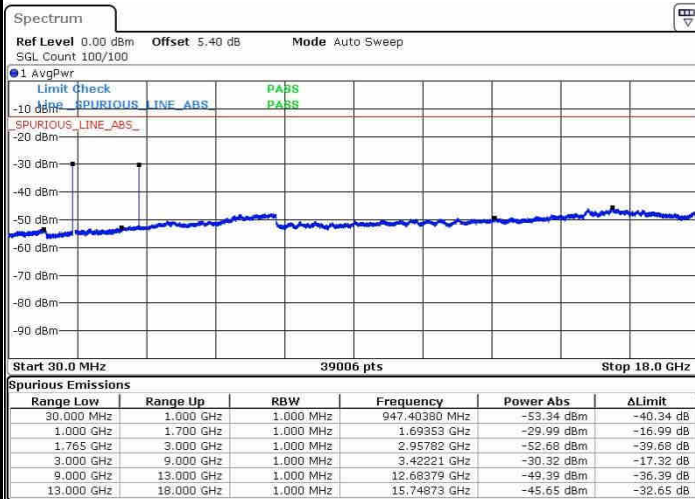

LTE Band 4 / 20MHz

Lowest Channel / QPSK

Date: 20.OCT.2016 03:04:23