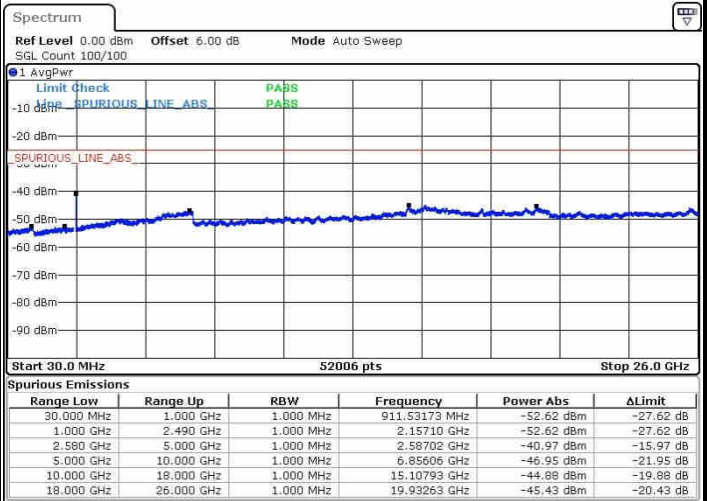

Date: 21.OCT.2016 03:38:29

LTE Band 7 / 20MHz

Lowest Channel / QPSK

Date: 21.OCT.2016 03:50:39

Lowest Channel / 16QAM

Date: 21.OCT.2016 03:51:33

LTE Band 7 / 20MHz

Middle Channel / QPSK

Middle Channel / 16QAM

Date: 21.OCT.2016 03:53:23

Date: 21.OCT.2016 03:52:28

Highest Channel / QPSK

Highest Channel / 16QAM

Date: 21.OCT.2016 03:54:18

Date: 21.OCT.2016 03:55:12

LTE Band 12 / 1.4MHz

Lowest Channel / QPSK

Lowest Channel / 16QAM

Date: 21.OCT.2016 11:28:55

Date: 21.OCT.2016 11:29:50

Middle Channel / QPSK

Middle Channel / 16QAM

Date: 21.OCT.2016 11:31:40

Date: 21.OCT.2016 11:30:45

LTE Band 12 / 1.4MHz

Highest Channel / QPSK

Date: 21.OCT.2016 11:32:35

Highest Channel / 16QAM

Date: 21.OCT.2016 11:33:30

LTE Band 12 / 3MHz

Lowest Channel / QPSK

Date: 21.OCT.2016 11:45:35