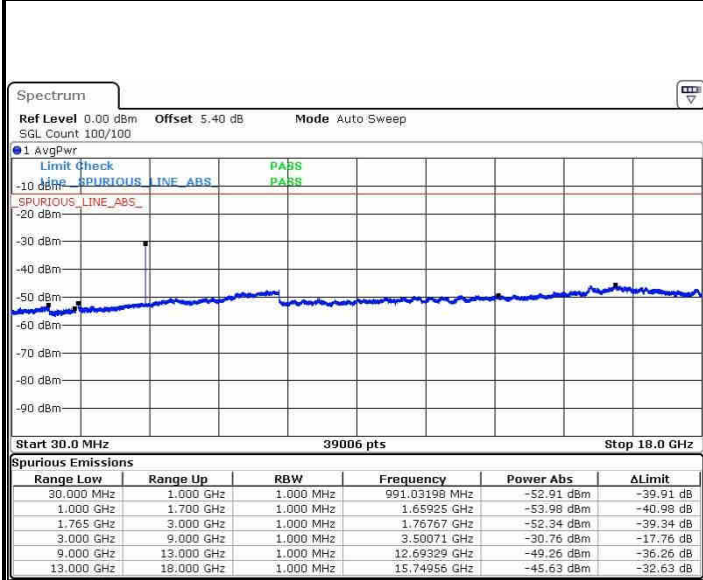

Middle Channel / 16QAM

Date: 20.OCT.2016 01:52:51

Date: 20.OCT.2016 01:53:46

Highest Channel / QPSK

Highest Channel / 16QAM

Date: 20.OCT.2016 01:58:56

Date: 20.OCT.2016 02:00:51

LTE Band 4 / 5MHz

Lowest Channel / QPSK

Lowest Channel / 16QAM

Date: 20.OCT.2016 02:07:00

Date: 20.OCT.2016 02:07:55

Middle Channel / QPSK

Middle Channel / 16QAM

Date: 20.OCT.2016 02:09:32

Date: 20.OCT.2016 02:10:28

LTE Band 4 / 5MHz

Highest Channel / QPSK

Date: 20.OCT.2016 02:16:37

Highest Channel / 16QAM

Date: 20.OCT.2016 02:17:32

LTE Band 4 / 10MHz

Lowest Channel / QPSK

Date: 20.OCT.2016 02:31:01

Lowest Channel / 16QAM

Date: 20.OCT.2016 02:31:56

LTE Band 4 / 10MHz

Middle Channel / QPSK

Middle Channel / 16QAM

Date: 20.OCT.2016 02:33:34

Date: 20.OCT.2016 02:34:29

Highest Channel / QPSK