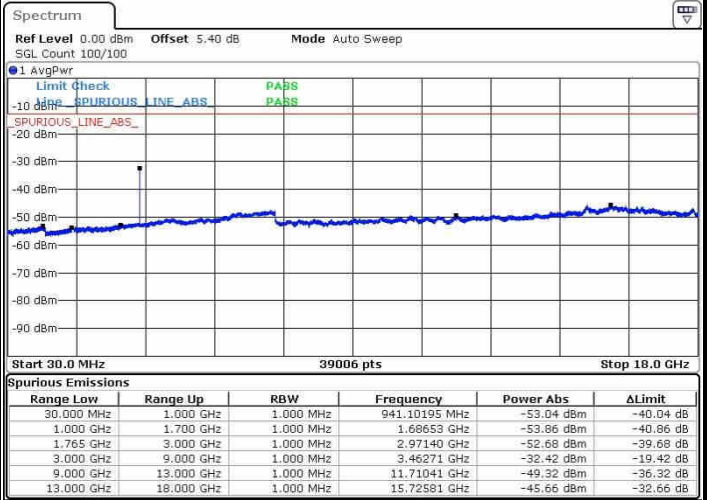

Middle Channel / QPSK

Middle Channel / 16QAM

Date: 20.OCT.2016 01:36:09

Date: 20.OCT.2016 01:37:05

LTE Band 4 / 1.4MHz

Highest Channel / QPSK

Date: 20.OCT.2016 01:43:14

Highest Channel / 16QAM

Date: 20.OCT.2016 01:44:09

LTE Band 4 / 3MHz

Lowest Channel / QPSK

Date: 20.OCT.2016 01:50:19

Lowest Channel / 16QAM

Date: 20.OCT.2016 01:51:14

LTE Band 4 / 3MHz

Middle Channel / QPSK

Middle Channel / 16QAM

Date: 20.OCT.2016 01:52:51

Date: 20.OCT.2016 01:53:46

Highest Channel / QPSK

Highest Channel / 16QAM

Date: 20.OCT.2016 01:58:56

Date: 20.OCT.2016 02:00:51

LTE Band 4 / 5MHz