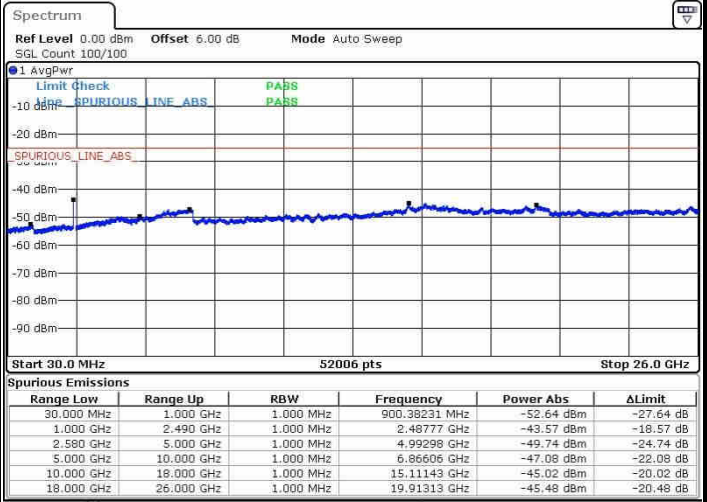

LTE Band 7 / 5MHz

Highest Channel / QPSK

Date: 21.OCT.2016 03:04:09

Highest Channel / 16QAM

Date: 21.OCT.2016 03:05:03

LTE Band 7 / 10MHz

Lowest Channel / QPSK

Date: 21.OCT.2016 03:17:13

Lowest Channel / 16QAM

Date: 21.OCT.2016 03:18:07

LTE Band 7 / 10MHz

Middle Channel / QPSK

Date: 21.OCT.2016 03:19:57

Middle Channel / 16QAM

Date: 21.OCT.2016 03:19:02

Highest Channel / QPSK

Date: 21.OCT.2016 03:20:51

Highest Channel / 16QAM

Date: 21.OCT.2016 03:21:46

LTE Band 7 / 15MHz

Lowest Channel / QPSK

Lowest Channel / 16QAM

Date: 21.OCT.2016 03:33:55

Date: 21.OCT.2016 03:34:50

Middle Channel / QPSK

Middle Channel / 16QAM

Date: 21.OCT.2016 03:36:39

Date: 21.OCT.2016 03:35:45

LTE Band 7 / 15MHz

Highest Channel / QPSK

Date: 21.OCT.2016 03:37:34

Highest Channel / 16QAM