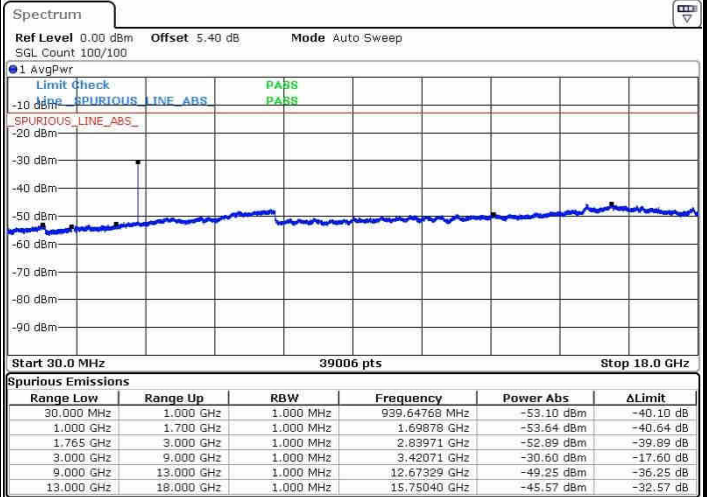

Lowest Channel / 16QAM

Date: 20.OCT.2016 00:49:48

LTE Band 2 / 20MHz

Middle Channel / QPSK

Middle Channel / 16QAM

Date: 20.OCT.2016 00:51:25

Date: 20.OCT.2016 00:52:20

Highest Channel / QPSK

Highest Channel / 16QAM

Date: 20.OCT.2016 01:09:12

Date: 20.OCT.2016 00:59:23

LTE Band 4 / 1.4MHz

Lowest Channel / QPSK

Lowest Channel / 16QAM

Date: 20.OCT.2016 01:33:36

Date: 20.OCT.2016 01:34:32

Middle Channel / QPSK

Middle Channel / 16QAM

Date: 20.OCT.2016 01:36:09

Date: 20.OCT.2016 01:37:05

LTE Band 4 / 1.4MHz

Highest Channel / QPSK

Date: 20.OCT.2016 01:43:14

Highest Channel / 16QAM