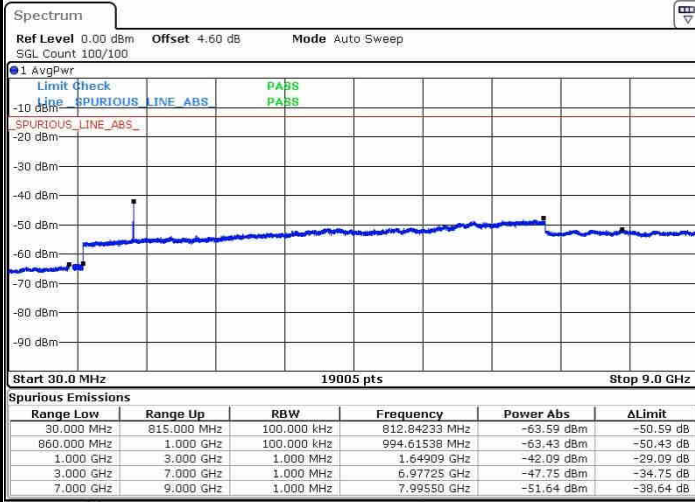

Lowest Channel / 16QAM

Date: 20.OCT.2016 04:10:03

LTE Band 5 / 3MHz

Middle Channel / QPSK

Middle Channel / 16QAM

Date: 20.OCT.2016 04:11:40

Date: 20.OCT.2016 04:12:35

Highest Channel / QPSK

Highest Channel / 16QAM

Date: 20.OCT.2016 04:20:48

Date: 20.OCT.2016 04:21:43

LTE Band 5 / 5MHz

Lowest Channel / QPSK

Lowest Channel / 16QAM

Date: 20.OCT.2016 04:29:55

Date: 20.OCT.2016 04:30:50

Middle Channel / QPSK

Middle Channel / 16QAM

Date: 20.OCT.2016 04:32:27

Date: 20.OCT.2016 04:33:22

LTE Band 5 / 5MHz

Highest Channel / QPSK

Date: 20.OCT.2016 04:41:31

Highest Channel / 16QAM