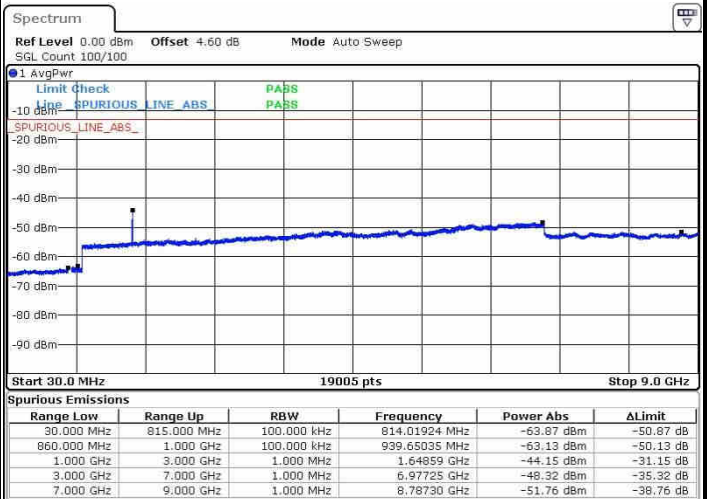

LTE Band 5 / 1.4MHz

Highest Channel / QPSK

Date: 20.OCT.2016 04:00:05

Highest Channel / 16QAM

Date: 20.OCT.2016 04:00:59

LTE Band 5 / 3MHz

Lowest Channel / QPSK

Date: 20.OCT.2016 04:09:08

Lowest Channel / 16QAM

Date: 20.OCT.2016 04:10:03

LTE Band 5 / 3MHz

Middle Channel / QPSK

Middle Channel / 16QAM

Date: 20.OCT.2016 04:11:40

Date: 20.OCT.2016 04:12:35

Highest Channel / QPSK