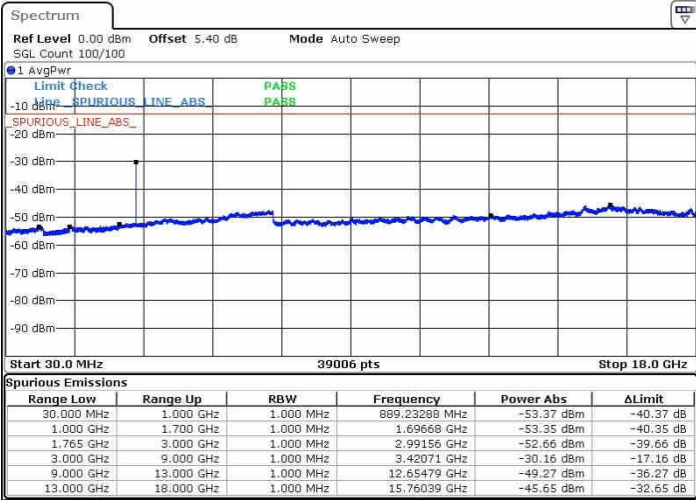

Date: 20.OCT.2016 01:44:09

LTE Band 4 / 3MHz

Lowest Channel / QPSK

Date: 20.OCT.2016 01:50:19

Lowest Channel / 16QAM

Date: 20.OCT.2016 01:51:14

LTE Band 4 / 3MHz

Middle Channel / QPSK

Middle Channel / 16QAM

Date: 20.OCT.2016 01:52:51

Date: 20.OCT.2016 01:53:46

Highest Channel / QPSK

Highest Channel / 16QAM

Date: 20.OCT.2016 01:58:56

Date: 20.OCT.2016 02:00:51

LTE Band 4 / 5MHz

Lowest Channel / QPSK

Lowest Channel / 16QAM

Date: 20.OCT.2016 02:07:00

Date: 20.OCT.2016 02:07:55

Middle Channel / QPSK

Middle Channel / 16QAM

Date: 20.OCT.2016 02:09:32

Date: 20.OCT.2016 02:10:28

LTE Band 4 / 5MHz

Highest Channel / QPSK

Date: 20.OCT.2016 02:16:37

Highest Channel / 16QAM

Date: 20.OCT.2016 02:17:32

LTE Band 4 / 10MHz

Lowest Channel / QPSK

Date: 20.OCT.2016 02:31:01