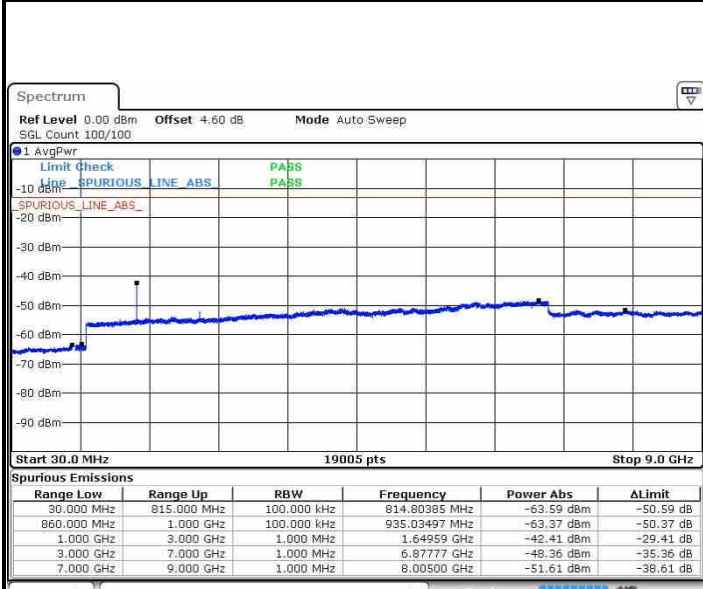

Highest Channel / 16QAM

Date: 20.OCT.2016 04:20:48

Date: 20.OCT.2016 04:21:43

LTE Band 5 / 5MHz

Lowest Channel / QPSK

Lowest Channel / 16QAM

Date: 20.OCT.2016 04:29:55

Date: 20.OCT.2016 04:30:50

Middle Channel / QPSK

Middle Channel / 16QAM

Date: 20.OCT.2016 04:32:27

Date: 20.OCT.2016 04:33:22

LTE Band 5 / 5MHz

Highest Channel / QPSK

Date: 20.OCT.2016 04:41:31

Highest Channel / 16QAM

Date: 20.OCT.2016 04:42:26

LTE Band 5 / 10MHz

Lowest Channel / QPSK

Date: 20.OCT.2016 04:50:35

Lowest Channel / 16QAM

Date: 20.OCT.2016 04:51:30

LTE Band 5 / 10MHz

Middle Channel / QPSK