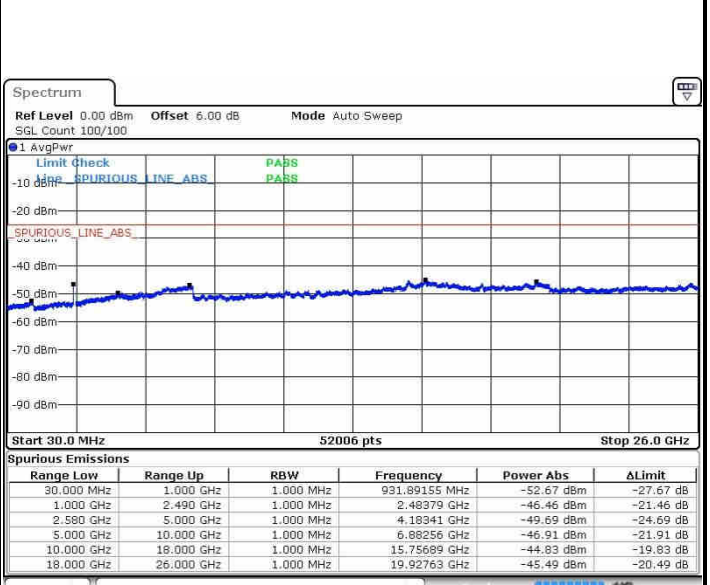

Date: 21.OCT.2016 03:20:51

Highest Channel / 16QAM

Date: 21.OCT.2016 03:21:46

LTE Band 7 / 15MHz

Lowest Channel / QPSK

Lowest Channel / 16QAM

Date: 21.OCT.2016 03:33:55

Date: 21.OCT.2016 03:34:50

Middle Channel / QPSK

Middle Channel / 16QAM

Date: 21.OCT.2016 03:36:39

Date: 21.OCT.2016 03:35:45

LTE Band 7 / 15MHz

Highest Channel / QPSK

Date: 21.OCT.2016 03:37:34

Highest Channel / 16QAM

Date: 21.OCT.2016 03:38:29

LTE Band 7 / 20MHz

Lowest Channel / QPSK

Date: 21.OCT.2016 03:50:39

Lowest Channel / 16QAM

Date: 21.OCT.2016 03:51:33

LTE Band 7 / 20MHz

Middle Channel / QPSK

Middle Channel / 16QAM

Date: 21.OCT.2016 03:53:23

Date: 21.OCT.2016 03:52:28

Highest Channel / QPSK

Highest Channel / 16QAM

Date: 21.OCT.2016 03:54:18

Date: 21.OCT.2016 03:55:12

LTE Band 12 / 1.4MHz