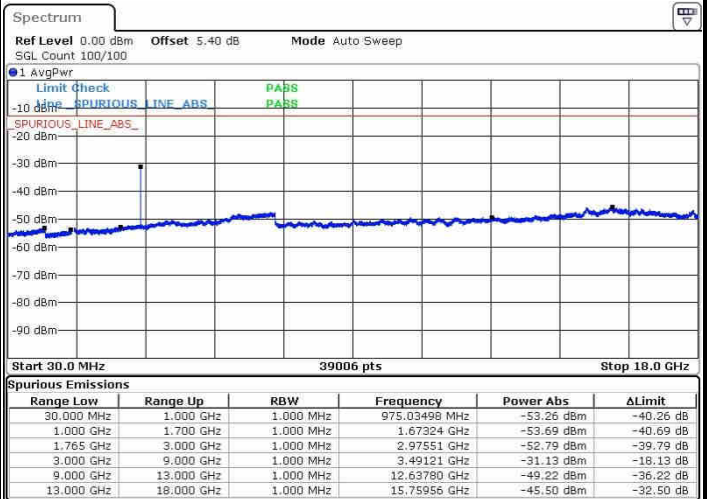

LTE Band 4 / 5MHz

Highest Channel / QPSK

Date: 20.OCT.2016 02:16:37

Highest Channel / 16QAM

Date: 20.OCT.2016 02:17:32

LTE Band 4 / 10MHz

Lowest Channel / QPSK

Date: 20.OCT.2016 02:31:01

Lowest Channel / 16QAM

Date: 20.OCT.2016 02:31:56

LTE Band 4 / 10MHz

Middle Channel / QPSK

Middle Channel / 16QAM

Date: 20.OCT.2016 02:33:34

Date: 20.OCT.2016 02:34:29

Highest Channel / QPSK

Highest Channel / 16QAM

Date: 20.OCT.2016 02:40:38

Date: 20.OCT.2016 02:41:33

LTE Band 4 / 15MHz

Lowest Channel / QPSK

Lowest Channel / 16QAM

Date: 20.OCT.2016 02:47:42

Date: 20.OCT.2016 02:48:37