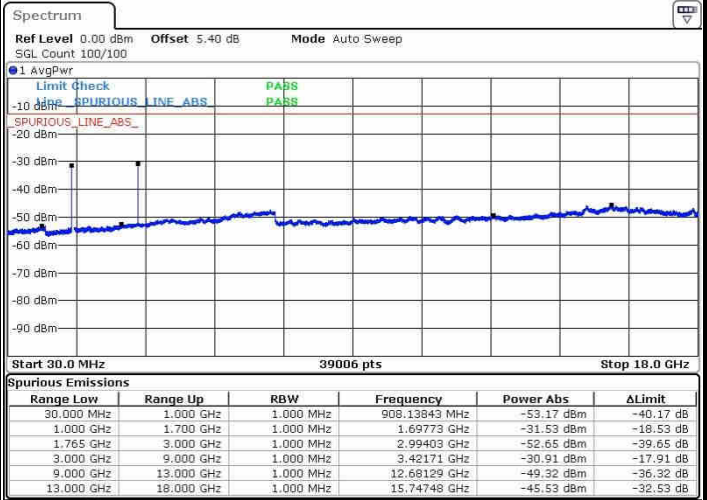

Lowest Channel / 16QAM

Date: 20.OCT.2016 02:31:56

LTE Band 4 / 10MHz

Middle Channel / QPSK

Middle Channel / 16QAM

Date: 20.OCT.2016 02:33:34

Date: 20.OCT.2016 02:34:29

Highest Channel / QPSK

Highest Channel / 16QAM

Date: 20.OCT.2016 02:40:38

Date: 20.OCT.2016 02:41:33

LTE Band 4 / 15MHz

Lowest Channel / QPSK

Lowest Channel / 16QAM

Date: 20.OCT.2016 02:47:42

Date: 20.OCT.2016 02:48:37

Middle Channel / QPSK

Middle Channel / 16QAM

Date: 20.OCT.2016 02:50:15

Date: 20.OCT.2016 02:51:10

LTE Band 4 / 15MHz

Highest Channel / QPSK

Date: 20.OCT.2016 02:57:19

Highest Channel / 16QAM