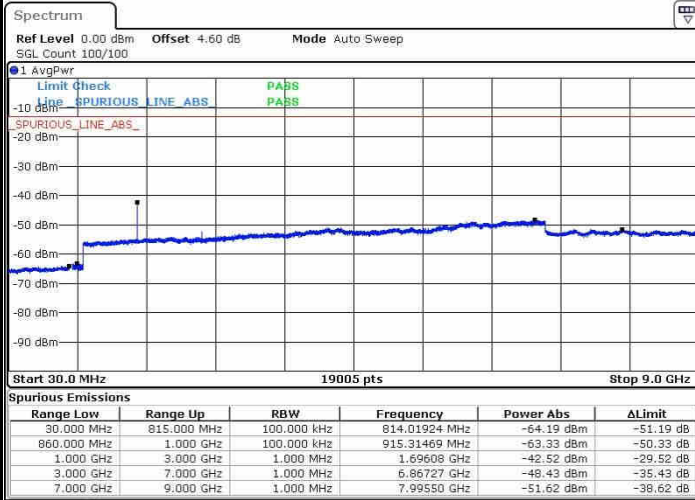

Date: 20.OCT.2016 03:06:56

Middle Channel / 16QAM

Date: 20.OCT.2016 03:07:51

Highest Channel / QPSK

Date: 20.OCT.2016 03:14:00

Highest Channel / 16QAM

Date: 20.OCT.2016 03:14:55

LTE Band 5 / 1.4MHz

Lowest Channel / QPSK

Lowest Channel / 16QAM

Date: 20.OCT.2016 03:48:29

Date: 20.OCT.2016 03:49:24

Middle Channel / QPSK

Middle Channel / 16QAM

Date: 20.OCT.2016 03:51:01

Date: 20.OCT.2016 03:51:56

LTE Band 5 / 1.4MHz

Highest Channel / QPSK

Date: 20.OCT.2016 04:00:05

Highest Channel / 16QAM

Date: 20.OCT.2016 04:00:59

LTE Band 5 / 3MHz

Lowest Channel / QPSK

Date: 20.OCT.2016 04:09:08