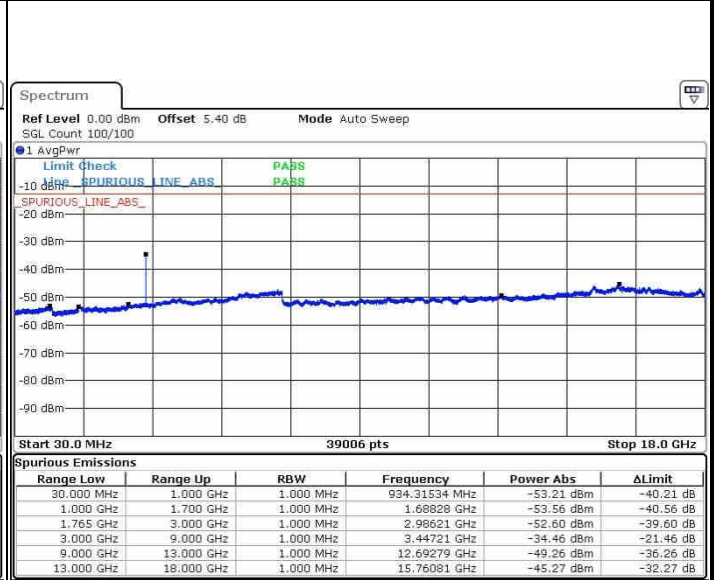

Middle Channel / QPSK

Middle Channel / 16QAM

Date: 20.OCT.2016 02:50:15

Date: 20.OCT.2016 02:51:10

LTE Band 4 / 15MHz

Highest Channel / QPSK

Date: 20.OCT.2016 02:57:19

Highest Channel / 16QAM

Date: 20.OCT.2016 02:58:15

LTE Band 4 / 20MHz

Lowest Channel / QPSK

Date: 20.OCT.2016 03:04:23

Lowest Channel / 16QAM

Date: 20.OCT.2016 03:05:19

LTE Band 4 / 20MHz

Middle Channel / QPSK

Date: 20.OCT.2016 03:06:56

Middle Channel / 16QAM

Date: 20.OCT.2016 03:07:51

Highest Channel / QPSK

Date: 20.OCT.2016 03:14:00

Highest Channel / 16QAM

Date: 20.OCT.2016 03:14:55

LTE Band 5 / 1.4MHz