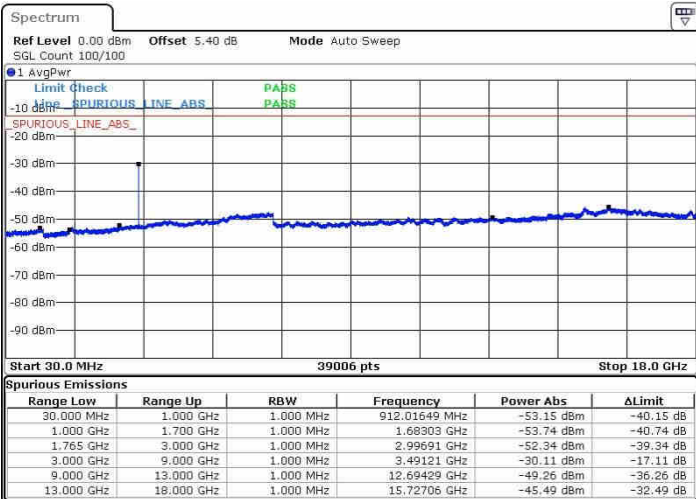

LTE Band 4 / 5MHz

Highest Channel / QPSK

Date: 20.OCT.2016 02:16:37

Highest Channel / 16QAM

Date: 20.OCT.2016 02:17:32

LTE Band 4 / 10MHz

Lowest Channel / QPSK

Date: 20.OCT.2016 02:31:01

Lowest Channel / 16QAM

Date: 20.OCT.2016 02:31:56

LTE Band 4 / 10MHz

Middle Channel / QPSK

Middle Channel / 16QAM

Date: 20.OCT.2016 02:33:34

Date: 20.OCT.2016 02:34:29

Highest Channel / QPSK

Highest Channel / 16QAM

Date: 20.OCT.2016 02:40:38

Date: 20.OCT.2016 02:41:33

LTE Band 4 / 15MHz

Lowest Channel / QPSK

Lowest Channel / 16QAM

Date: 20.OCT.2016 02:47:42

Date: 20.OCT.2016 02:48:37