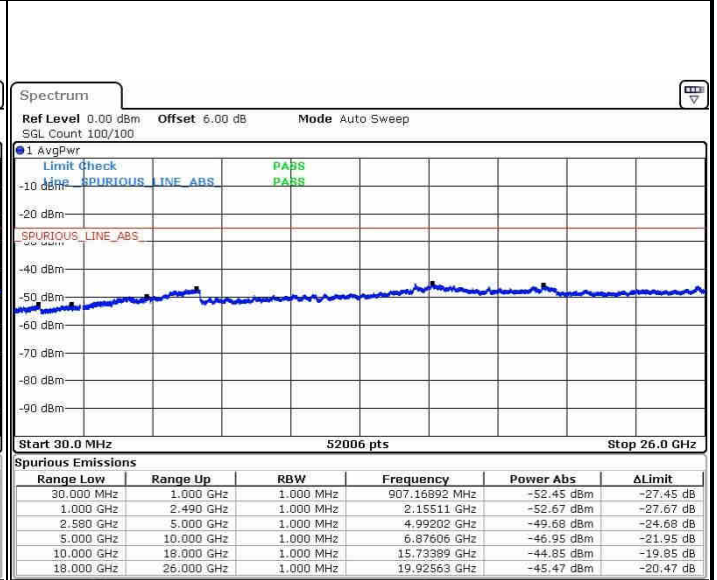

LTE Band 7 / 5MHz

Highest Channel / QPSK

Date: 21.OCT.2016 03:04:09

Highest Channel / 16QAM

Date: 21.OCT.2016 03:05:03

LTE Band 7 / 10MHz

Lowest Channel / QPSK

Date: 21.OCT.2016 03:17:13

Lowest Channel / 16QAM

Date: 21.OCT.2016 03:18:07

LTE Band 7 / 10MHz

Middle Channel / QPSK

Date: 21.OCT.2016 03:19:57

Middle Channel / 16QAM

Date: 21.OCT.2016 03:19:02

Highest Channel / QPSK

Date: 21.OCT.2016 03:20:51

Highest Channel / 16QAM

Date: 21.OCT.2016 03:21:46

LTE Band 7 / 15MHz

Lowest Channel / QPSK

Lowest Channel / 16QAM

Date: 21.OCT.2016 03:33:55

Date: 21.OCT.2016 03:34:50