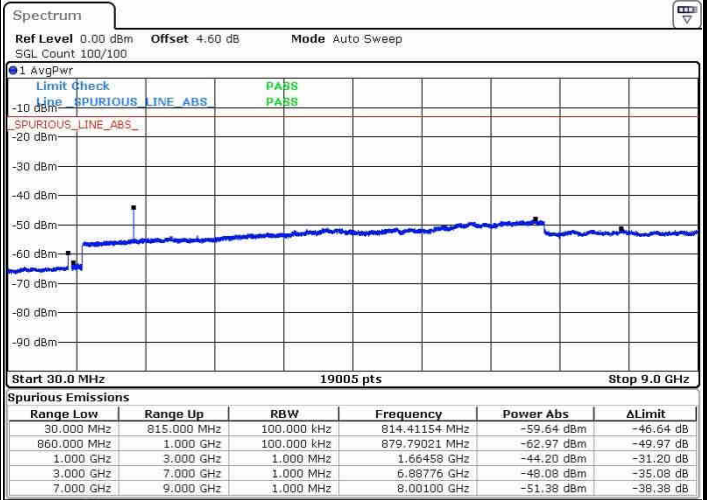

Middle Channel / QPSK

Middle Channel / 16QAM

Date: 20.OCT.2016 04:32:27

Date: 20.OCT.2016 04:33:22

LTE Band 5 / 5MHz

Highest Channel / QPSK

Date: 20.OCT.2016 04:41:31

Highest Channel / 16QAM

Date: 20.OCT.2016 04:42:26

LTE Band 5 / 10MHz

Lowest Channel / QPSK

Date: 20.OCT.2016 04:50:35

Lowest Channel / 16QAM

Date: 20.OCT.2016 04:51:30

LTE Band 5 / 10MHz

Middle Channel / QPSK

Middle Channel / 16QAM

Date: 20.OCT.2016 04:53:07

Date: 20.OCT.2016 04:54:02

Highest Channel / QPSK

Highest Channel / 16QAM

Date: 20.OCT.2016 05:02:10

Date: 20.OCT.2016 05:03:05

LTE Band 7 / 5MHz