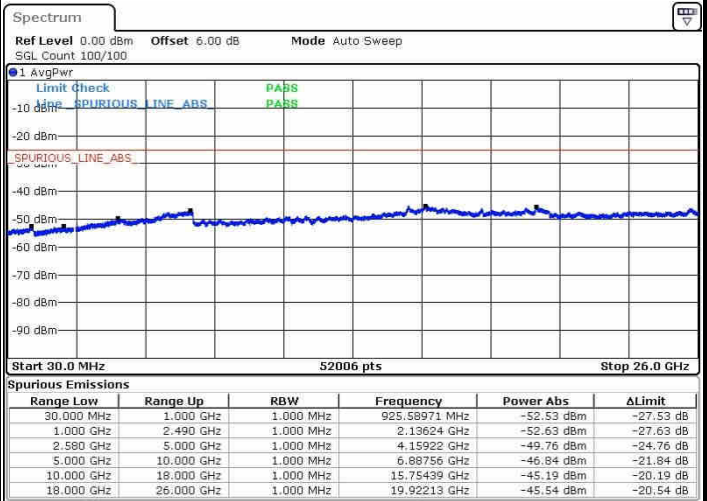

LTE Band 7 / 5MHz

Highest Channel / QPSK

Date: 21.OCT.2016 03:04:09

Highest Channel / 16QAM

Date: 21.OCT.2016 03:05:03

LTE Band 7 / 10MHz

Lowest Channel / QPSK

Date: 21.OCT.2016 03:17:13

Lowest Channel / 16QAM

Date: 21.OCT.2016 03:18:07

LTE Band 7 / 10MHz

Middle Channel / QPSK

Date: 21.OCT.2016 03:19:57

Middle Channel / 16QAM

Date: 21.OCT.2016 03:19:02

Highest Channel / QPSK

Date: 21.OCT.2016 03:20:51

Highest Channel / 16QAM

Date: 21.OCT.2016 03:21:46

LTE Band 7 / 15MHz

Lowest Channel / QPSK

Lowest Channel / 16QAM

Date: 21.OCT.2016 03:33:55

Date: 21.OCT.2016 03:34:50

Middle Channel / QPSK

Middle Channel / 16QAM

Date: 21.OCT.2016 03:36:39

Date: 21.OCT.2016 03:35:45

LTE Band 7 / 15MHz

Highest Channel / QPSK

Date: 21.OCT.2016 03:37:34

Highest Channel / 16QAM