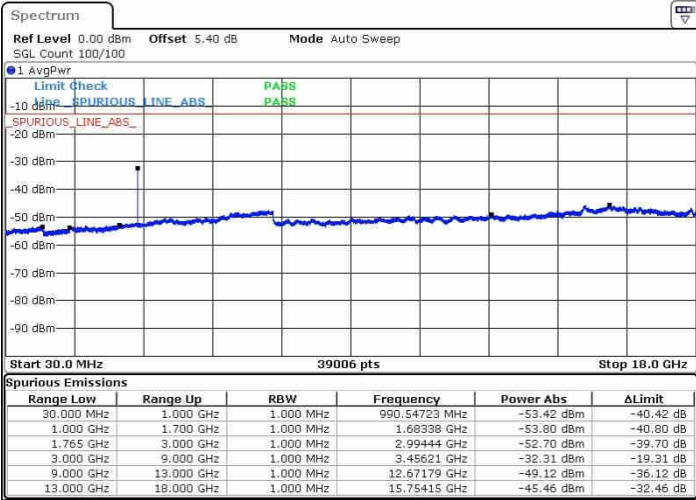

LTE Band 4 / 5MHz

Highest Channel / QPSK

Date: 20.OCT.2016 02:16:37

Highest Channel / 16QAM

Date: 20.OCT.2016 02:17:32

LTE Band 4 / 10MHz

Lowest Channel / QPSK

Date: 20.OCT.2016 02:31:01

Lowest Channel / 16QAM

Date: 20.OCT.2016 02:31:56

LTE Band 4 / 10MHz

Middle Channel / QPSK

Middle Channel / 16QAM

Date: 20.OCT.2016 02:33:34

Date: 20.OCT.2016 02:34:29

Highest Channel / QPSK

Highest Channel / 16QAM

Date: 20.OCT.2016 02:40:38

Date: 20.OCT.2016 02:41:33

LTE Band 4 / 15MHz

Lowest Channel / QPSK

Lowest Channel / 16QAM

Date: 20.OCT.2016 02:47:42

Date: 20.OCT.2016 02:48:37

Middle Channel / QPSK

Middle Channel / 16QAM

Date: 20.OCT.2016 02:50:15

Date: 20.OCT.2016 02:51:10

LTE Band 4 / 15MHz

Highest Channel / QPSK

Date: 20.OCT.2016 02:57:19

Highest Channel / 16QAM