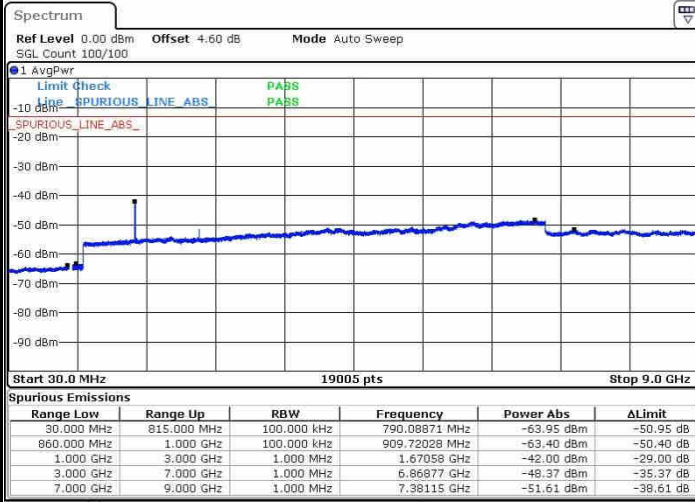

LTE Band 5 / 1.4MHz

Highest Channel / QPSK

Date: 20.OCT.2016 04:00:05

Highest Channel / 16QAM

Date: 20.OCT.2016 04:00:59

LTE Band 5 / 3MHz

Lowest Channel / QPSK

Date: 20.OCT.2016 04:09:08

Lowest Channel / 16QAM

Date: 20.OCT.2016 04:10:03

LTE Band 5 / 3MHz

Middle Channel / QPSK

Middle Channel / 16QAM

Date: 20.OCT.2016 04:11:40

Date: 20.OCT.2016 04:12:35

Highest Channel / QPSK

Highest Channel / 16QAM

Date: 20.OCT.2016 04:20:48

Date: 20.OCT.2016 04:21:43

LTE Band 5 / 5MHz

Lowest Channel / QPSK

Lowest Channel / 16QAM

Date: 20.OCT.2016 04:29:55

Date: 20.OCT.2016 04:30:50