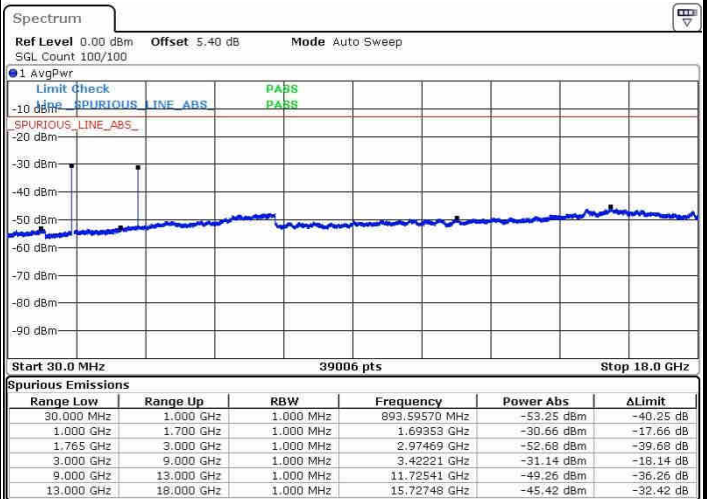

Middle Channel / QPSK

Middle Channel / 16QAM

Date: 20.OCT.2016 02:50:15

Date: 20.OCT.2016 02:51:10

LTE Band 4 / 15MHz

Highest Channel / QPSK

Date: 20.OCT.2016 02:57:19

Highest Channel / 16QAM

Date: 20.OCT.2016 02:58:15

LTE Band 4 / 20MHz

Lowest Channel / QPSK

Date: 20.OCT.2016 03:04:23

Lowest Channel / 16QAM

Date: 20.OCT.2016 03:05:19

LTE Band 4 / 20MHz

Middle Channel / QPSK

Date: 20.OCT.2016 03:06:56

Middle Channel / 16QAM

Date: 20.OCT.2016 03:07:51

Highest Channel / QPSK

Date: 20.OCT.2016 03:14:00

Highest Channel / 16QAM

Date: 20.OCT.2016 03:14:55

LTE Band 5 / 1.4MHz