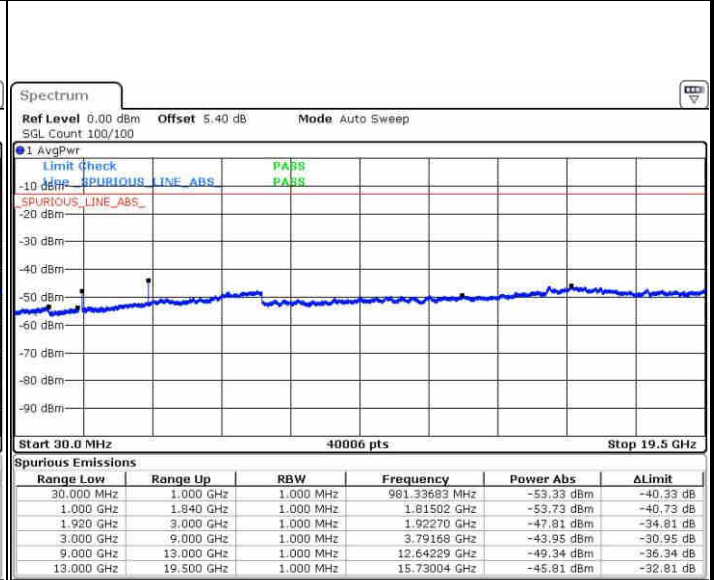

LTE Band 2 / 15MHz

Highest Channel / QPSK

Date: 20.OCT.2016 00:41:49

Highest Channel / 16QAM

Date: 20.OCT.2016 00:42:44

LTE Band 2 / 20MHz

Lowest Channel / QPSK

Date: 20.OCT.2016 00:48:53

Lowest Channel / 16QAM

Date: 20.OCT.2016 00:49:48

LTE Band 2 / 20MHz

Middle Channel / QPSK

Middle Channel / 16QAM

Date: 20.OCT.2016 00:51:25

Date: 20.OCT.2016 00:52:20

Highest Channel / QPSK

Highest Channel / 16QAM

Date: 20.OCT.2016 01:09:12

Date: 20.OCT.2016 00:59:23

LTE Band 4 / 1.4MHz

Lowest Channel / QPSK

Lowest Channel / 16QAM

Date: 20.OCT.2016 01:33:36

Date: 20.OCT.2016 01:34:32