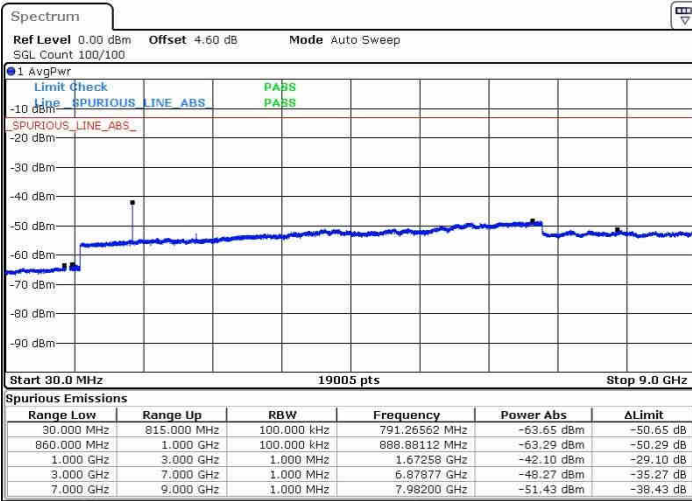

Date: 20.OCT.2016 03:06:56

Middle Channel / 16QAM

Date: 20.OCT.2016 03:07:51

Highest Channel / QPSK

Date: 20.OCT.2016 03:14:00

Highest Channel / 16QAM

Date: 20.OCT.2016 03:14:55

LTE Band 5 / 1.4MHz

Lowest Channel / QPSK

Lowest Channel / 16QAM

Date: 20.OCT.2016 03:48:29

Date: 20.OCT.2016 03:49:24

Middle Channel / QPSK

Middle Channel / 16QAM

Date: 20.OCT.2016 03:51:01

Date: 20.OCT.2016 03:51:56

LTE Band 5 / 1.4MHz

Highest Channel / QPSK

Date: 20.OCT.2016 04:00:05

Highest Channel / 16QAM

Date: 20.OCT.2016 04:00:59

LTE Band 5 / 3MHz

Lowest Channel / QPSK

Date: 20.OCT.2016 04:09:08