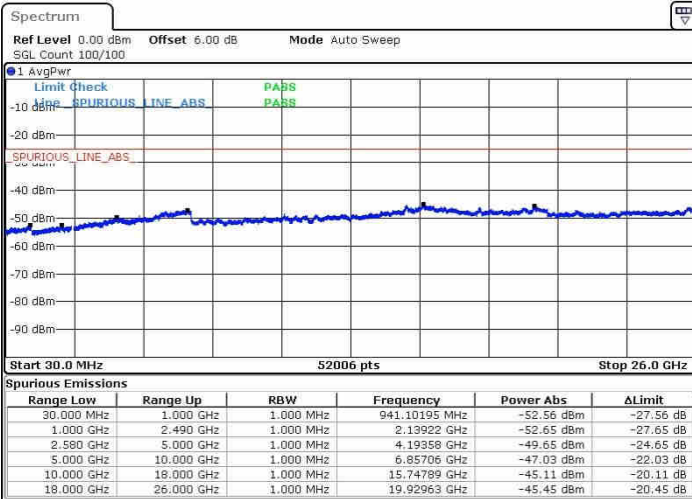

Middle Channel / 16QAM

Date: 20.OCT.2016 04:53:07

Date: 20.OCT.2016 04:54:02

Highest Channel / QPSK

Highest Channel / 16QAM

Date: 20.OCT.2016 05:02:10

Date: 20.OCT.2016 05:03:05

LTE Band 7 / 5MHz

Lowest Channel / QPSK

Lowest Channel / 16QAM

Date: 21.OCT.2016 03:00:30

Date: 21.OCT.2016 03:01:25

Middle Channel / QPSK

Middle Channel / 16QAM

Date: 21.OCT.2016 03:03:14

Date: 21.OCT.2016 03:02:19

LTE Band 7 / 5MHz

Highest Channel / QPSK

Date: 21.OCT.2016 03:04:09

Highest Channel / 16QAM

Date: 21.OCT.2016 03:05:03

LTE Band 7 / 10MHz

Lowest Channel / QPSK

Date: 21.OCT.2016 03:17:13