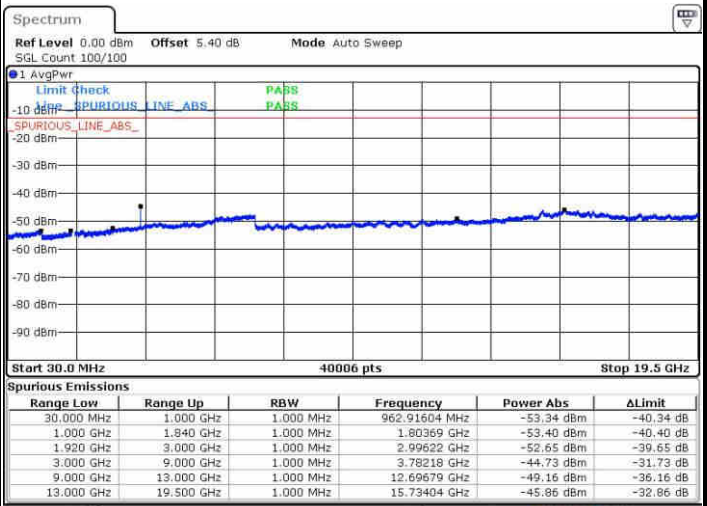

LTE Band 2 / 15MHz

Highest Channel / QPSK

Date: 20.OCT.2016 00:41:49

Highest Channel / 16QAM

Date: 20.OCT.2016 00:42:44

LTE Band 2 / 20MHz

Lowest Channel / QPSK

Date: 20.OCT.2016 00:48:53

Lowest Channel / 16QAM

Date: 20.OCT.2016 00:49:48

LTE Band 2 / 20MHz

Middle Channel / QPSK

Middle Channel / 16QAM

Date: 20.OCT.2016 00:51:25

Date: 20.OCT.2016 00:52:20

Highest Channel / QPSK

Highest Channel / 16QAM

Date: 20.OCT.2016 01:09:12

Date: 20.OCT.2016 00:59:23

LTE Band 4 / 1.4MHz

Lowest Channel / QPSK

Lowest Channel / 16QAM

Date: 20.OCT.2016 01:33:36

Date: 20.OCT.2016 01:34:32