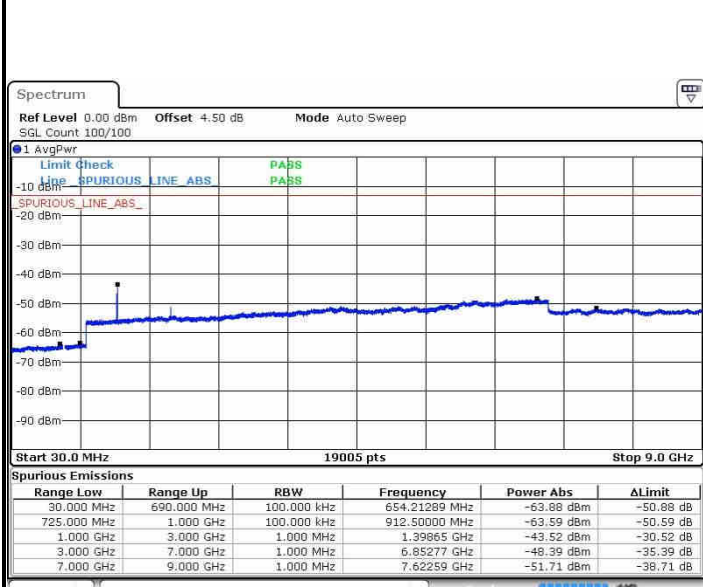

Middle Channel / 16QAM

Date: 21.OCT.2016 03:53:23

Date: 21.OCT.2016 03:52:28

Highest Channel / QPSK

Highest Channel / 16QAM

Date: 21.OCT.2016 03:54:18

Date: 21.OCT.2016 03:55:12

LTE Band 12 / 1.4MHz

Lowest Channel / QPSK

Lowest Channel / 16QAM

Date: 21.OCT.2016 11:28:55

Date: 21.OCT.2016 11:29:50

Middle Channel / QPSK

Middle Channel / 16QAM

Date: 21.OCT.2016 11:31:40

Date: 21.OCT.2016 11:30:45

LTE Band 12 / 1.4MHz

Highest Channel / QPSK

Date: 21.OCT.2016 11:32:35

Highest Channel / 16QAM

Date: 21.OCT.2016 11:33:30

LTE Band 12 / 3MHz

Lowest Channel / QPSK

Date: 21.OCT.2016 11:45:35

Lowest Channel / 16QAM

Date: 21.OCT.2016 11:46:30

LTE Band 12 / 3MHz

Middle Channel / QPSK

Middle Channel / 16QAM

Date: 21.OCT.2016 11:48:20

Date: 21.OCT.2016 11:47:25

Highest Channel / QPSK