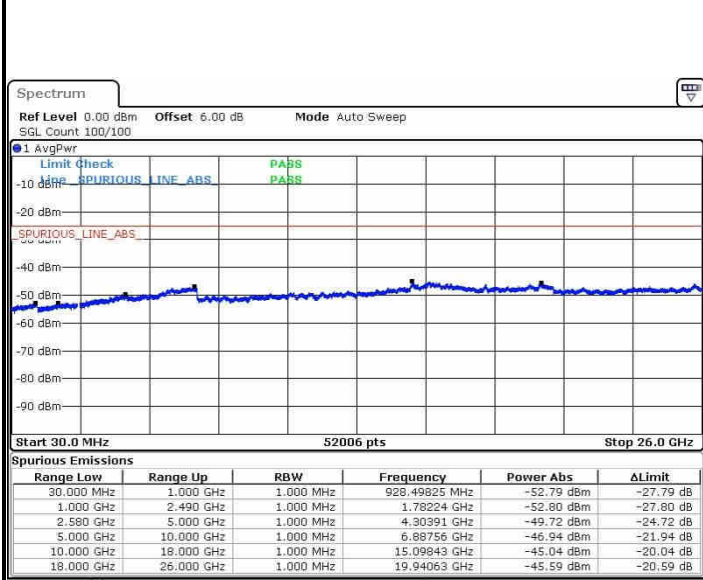

LTE Band 7 / 5MHz

Highest Channel / QPSK

Date: 21.OCT.2016 03:04:09

Highest Channel / 16QAM

Date: 21.OCT.2016 03:05:03

LTE Band 7 / 10MHz

Lowest Channel / QPSK

Date: 21.OCT.2016 03:17:13

Lowest Channel / 16QAM

Date: 21.OCT.2016 03:18:07

LTE Band 7 / 10MHz

Middle Channel / QPSK

Date: 21.OCT.2016 03:19:57

Middle Channel / 16QAM

Date: 21.OCT.2016 03:19:02

Highest Channel / QPSK

Date: 21.OCT.2016 03:20:51

Highest Channel / 16QAM

Date: 21.OCT.2016 03:21:46

LTE Band 7 / 15MHz

Lowest Channel / QPSK

Lowest Channel / 16QAM

Date: 21.OCT.2016 03:33:55

Date: 21.OCT.2016 03:34:50