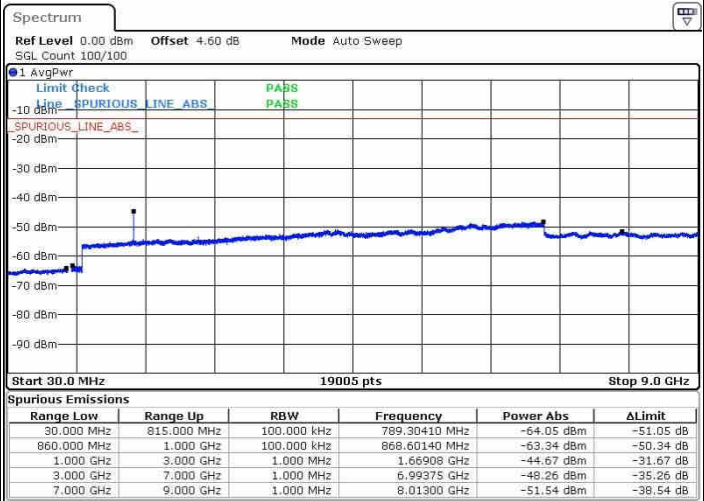

Lowest Channel / 16QAM

Date: 20.OCT.2016 04:10:03

LTE Band 5 / 3MHz

Middle Channel / QPSK

Middle Channel / 16QAM

Date: 20.OCT.2016 04:11:40

Date: 20.OCT.2016 04:12:35

Highest Channel / QPSK

Highest Channel / 16QAM

Date: 20.OCT.2016 04:20:48

Date: 20.OCT.2016 04:21:43

LTE Band 5 / 5MHz

Lowest Channel / QPSK

Lowest Channel / 16QAM

Date: 20.OCT.2016 04:29:55

Date: 20.OCT.2016 04:30:50

Middle Channel / QPSK

Middle Channel / 16QAM

Date: 20.OCT.2016 04:32:27

Date: 20.OCT.2016 04:33:22

LTE Band 5 / 5MHz

Highest Channel / QPSK

Date: 20.OCT.2016 04:41:31

Highest Channel / 16QAM