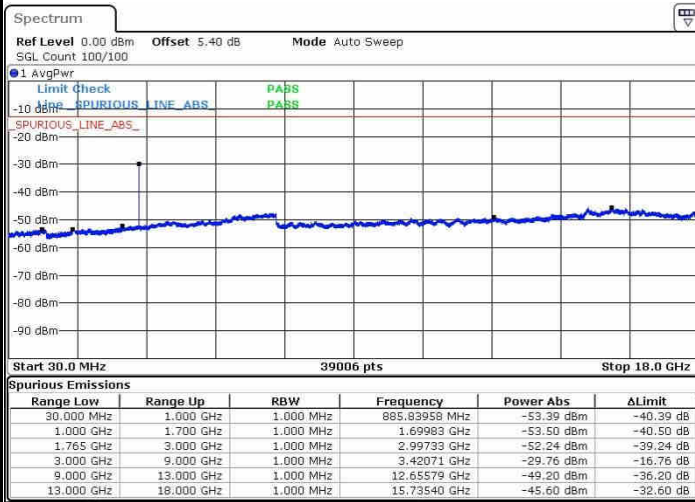

Highest Channel / 16QAM

Date: 20.OCT.2016 01:09:12

Date: 20.OCT.2016 00:59:23

LTE Band 4 / 1.4MHz

Lowest Channel / QPSK

Lowest Channel / 16QAM

Date: 20.OCT.2016 01:33:36

Date: 20.OCT.2016 01:34:32

Middle Channel / QPSK

Middle Channel / 16QAM

Date: 20.OCT.2016 01:36:09

Date: 20.OCT.2016 01:37:05

LTE Band 4 / 1.4MHz

Highest Channel / QPSK

Date: 20.OCT.2016 01:43:14

Highest Channel / 16QAM

Date: 20.OCT.2016 01:44:09

LTE Band 4 / 3MHz

Lowest Channel / QPSK

Date: 20.OCT.2016 01:50:19

Lowest Channel / 16QAM

Date: 20.OCT.2016 01:51:14

LTE Band 4 / 3MHz

Middle Channel / QPSK