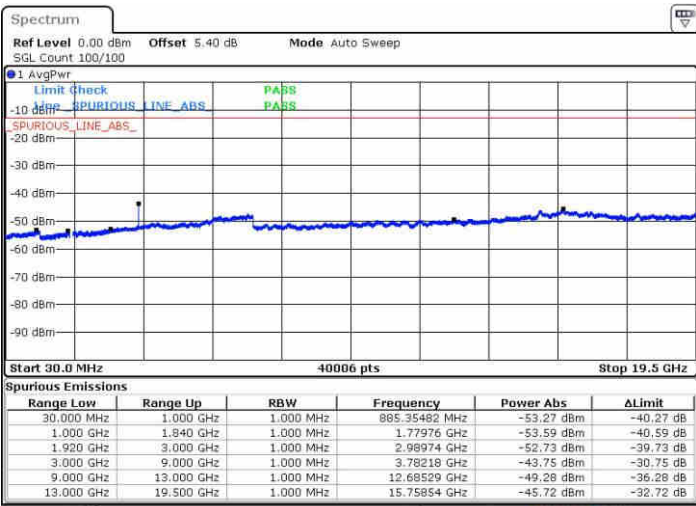

LTE Band 2 / 15MHz

Highest Channel / QPSK

Date: 20.OCT.2016 00:41:49

Highest Channel / 16QAM

Date: 20.OCT.2016 00:42:44

LTE Band 2 / 20MHz

Lowest Channel / QPSK

Date: 20.OCT.2016 00:48:53

Lowest Channel / 16QAM

Date: 20.OCT.2016 00:49:48

LTE Band 2 / 20MHz

Middle Channel / QPSK

Middle Channel / 16QAM

Date: 20.OCT.2016 00:51:25

Date: 20.OCT.2016 00:52:20

Highest Channel / QPSK

Highest Channel / 16QAM

Date: 20.OCT.2016 01:09:12

Date: 20.OCT.2016 00:59:23

LTE Band 4 / 1.4MHz

Lowest Channel / QPSK

Lowest Channel / 16QAM

Date: 20.OCT.2016 01:33:36

Date: 20.OCT.2016 01:34:32