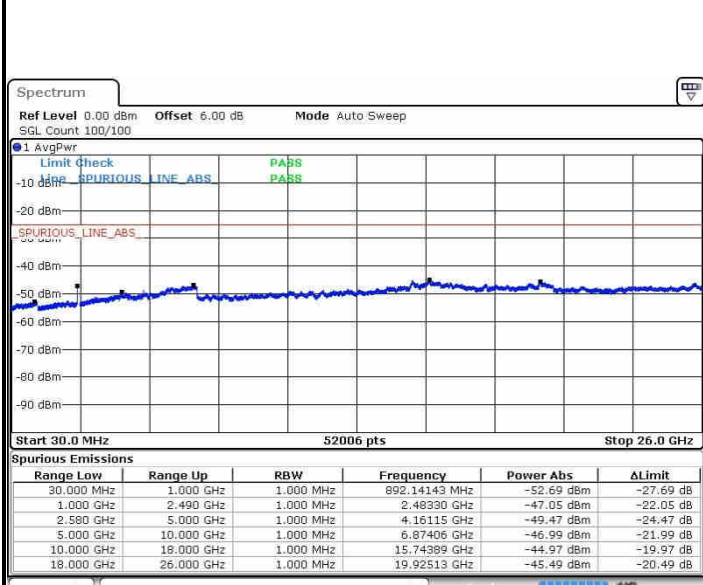

Date: 21.OCT.2016 03:20:51

Highest Channel / 16QAM

Date: 21.OCT.2016 03:21:46

LTE Band 7 / 15MHz

Lowest Channel / QPSK

Lowest Channel / 16QAM

Date: 21.OCT.2016 03:33:55

Date: 21.OCT.2016 03:34:50

Middle Channel / QPSK

Middle Channel / 16QAM

Date: 21.OCT.2016 03:36:39

Date: 21.OCT.2016 03:35:45

LTE Band 7 / 15MHz

Highest Channel / QPSK

Date: 21.OCT.2016 03:37:34

Highest Channel / 16QAM

Date: 21.OCT.2016 03:38:29

LTE Band 7 / 20MHz

Lowest Channel / QPSK

Date: 21.OCT.2016 03:50:39

Lowest Channel / 16QAM

Date: 21.OCT.2016 03:51:33

LTE Band 7 / 20MHz

Middle Channel / QPSK