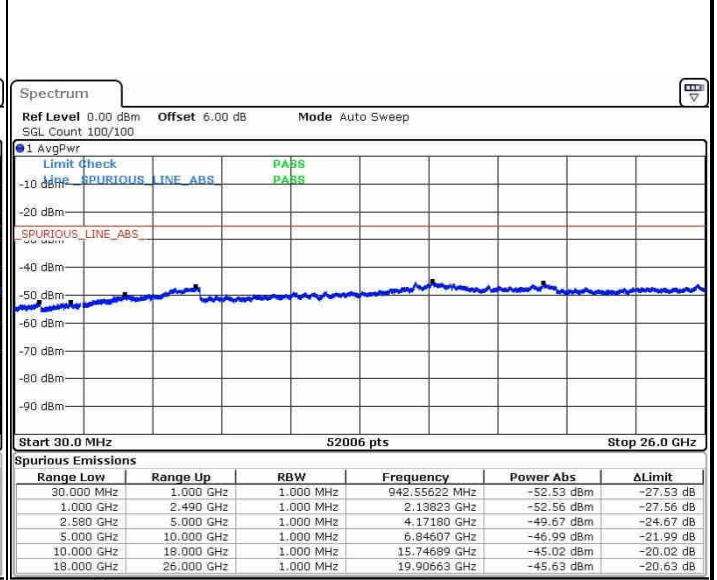

LTE Band 7 / 5MHz

Highest Channel / QPSK

Date: 21.OCT.2016 03:04:09

Highest Channel / 16QAM

Date: 21.OCT.2016 03:05:03

LTE Band 7 / 10MHz

Lowest Channel / QPSK

Date: 21.OCT.2016 03:17:13

Lowest Channel / 16QAM

Date: 21.OCT.2016 03:18:07

LTE Band 7 / 10MHz

Middle Channel / QPSK

Date: 21.OCT.2016 03:19:57

Middle Channel / 16QAM

Date: 21.OCT.2016 03:19:02

Highest Channel / QPSK

Date: 21.OCT.2016 03:20:51

Highest Channel / 16QAM

Date: 21.OCT.2016 03:21:46

LTE Band 7 / 15MHz

Lowest Channel / QPSK

Lowest Channel / 16QAM

Date: 21.OCT.2016 03:33:55

Date: 21.OCT.2016 03:34:50