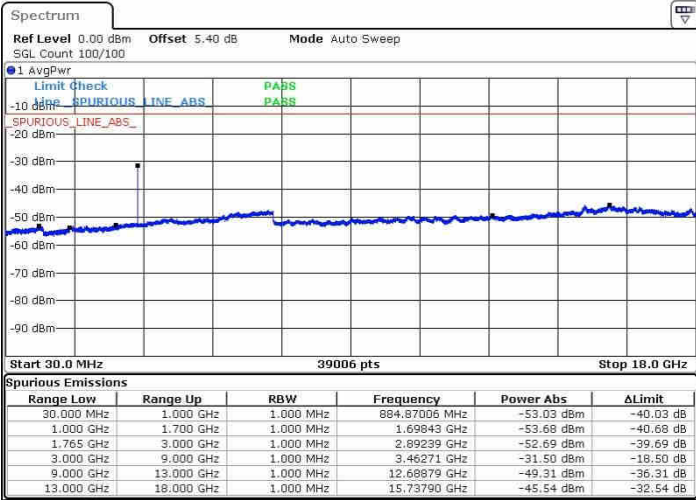

Middle Channel / QPSK

Middle Channel / 16QAM

Date: 20.OCT.2016 01:36:09

Date: 20.OCT.2016 01:37:05

LTE Band 4 / 1.4MHz

Highest Channel / QPSK

Date: 20.OCT.2016 01:43:14

Highest Channel / 16QAM

Date: 20.OCT.2016 01:44:09

LTE Band 4 / 3MHz

Lowest Channel / QPSK

Date: 20.OCT.2016 01:50:19

Lowest Channel / 16QAM

Date: 20.OCT.2016 01:51:14

LTE Band 4 / 3MHz

Middle Channel / QPSK

Middle Channel / 16QAM

Date: 20.OCT.2016 01:52:51

Date: 20.OCT.2016 01:53:46

Highest Channel / QPSK

Highest Channel / 16QAM

Date: 20.OCT.2016 01:58:56

Date: 20.OCT.2016 02:00:51

LTE Band 4 / 5MHz