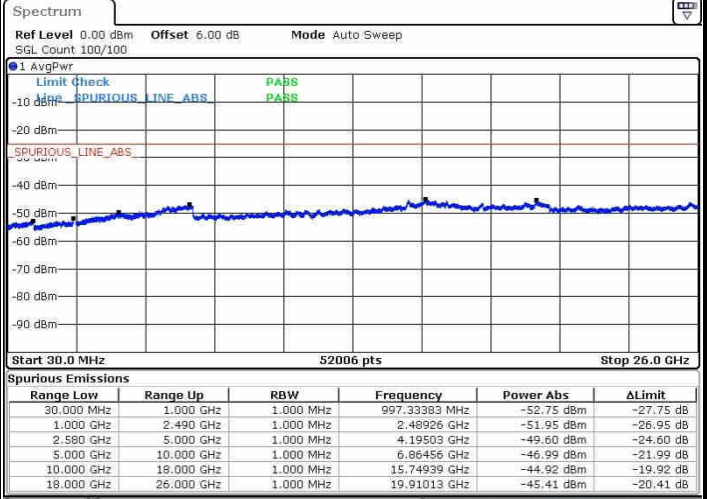

Date: 21.OCT.2016 03:01:25