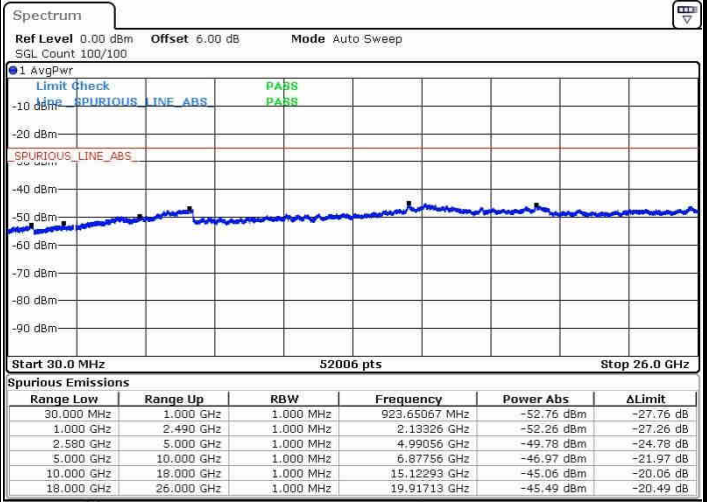

Middle Channel / 16QAM

Date: 20.OCT.2016 04:53:07

Date: 20.OCT.2016 04:54:02

Highest Channel / QPSK

Highest Channel / 16QAM

Date: 20.OCT.2016 05:02:10

Date: 20.OCT.2016 05:03:05

LTE Band 7 / 5MHz

Lowest Channel / QPSK

Lowest Channel / 16QAM

Date: 21.OCT.2016 03:00:30

Date: 21.OCT.2016 03:01:25

Middle Channel / QPSK

Middle Channel / 16QAM

Date: 21.OCT.2016 03:03:14

Date: 21.OCT.2016 03:02:19

LTE Band 7 / 5MHz

Highest Channel / QPSK

Date: 21.OCT.2016 03:04:09

Highest Channel / 16QAM

Date: 21.OCT.2016 03:05:03

LTE Band 7 / 10MHz

Lowest Channel / QPSK

Date: 21.OCT.2016 03:17:13