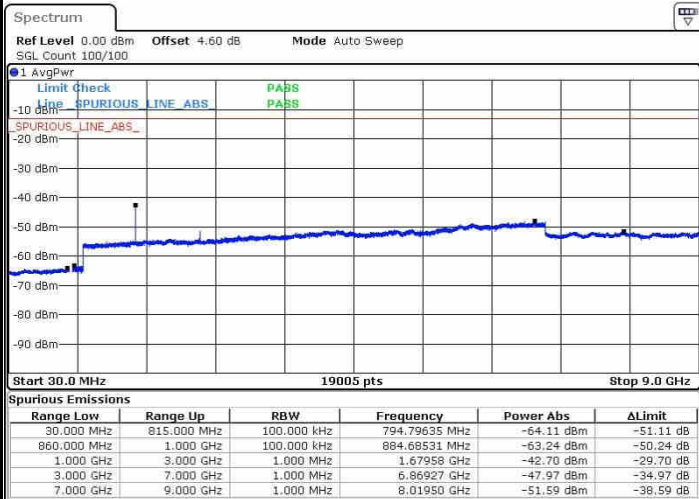

Date: 20.OCT.2016 04:42:26

LTE Band 5 / 10MHz

Lowest Channel / QPSK

Date: 20.OCT.2016 04:50:35

Lowest Channel / 16QAM

Date: 20.OCT.2016 04:51:30

LTE Band 5 / 10MHz

Middle Channel / QPSK

Middle Channel / 16QAM

Date: 20.OCT.2016 04:53:07

Date: 20.OCT.2016 04:54:02

Highest Channel / QPSK

Highest Channel / 16QAM

Date: 20.OCT.2016 05:02:10

Date: 20.OCT.2016 05:03:05

LTE Band 7 / 5MHz