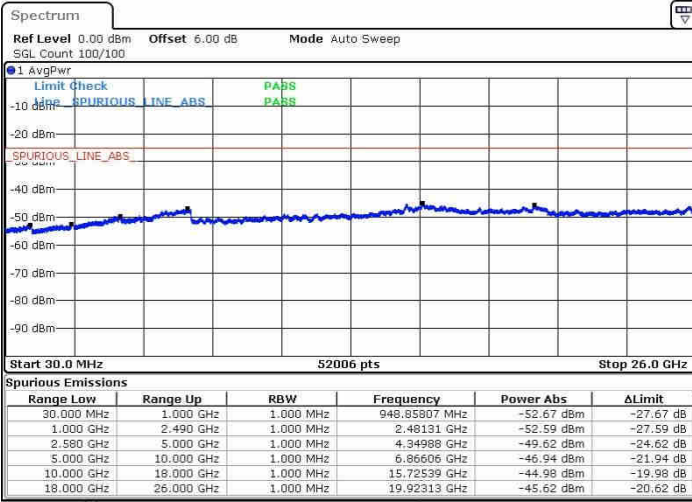

Middle Channel / QPSK

Middle Channel / 16QAM

Date: 21.OCT.2016 03:36:39

Date: 21.OCT.2016 03:35:45

LTE Band 7 / 15MHz

Highest Channel / QPSK

Date: 21.OCT.2016 03:37:34

Highest Channel / 16QAM

Date: 21.OCT.2016 03:38:29

LTE Band 7 / 20MHz

Lowest Channel / QPSK

Date: 21.OCT.2016 03:50:39

Lowest Channel / 16QAM

Date: 21.OCT.2016 03:51:33

LTE Band 7 / 20MHz

Middle Channel / QPSK

Middle Channel / 16QAM

Date: 21.OCT.2016 03:53:23

Date: 21.OCT.2016 03:52:28

Highest Channel / QPSK

Highest Channel / 16QAM

Date: 21.OCT.2016 03:54:18

Date: 21.OCT.2016 03:55:12

LTE Band 12 / 1.4MHz