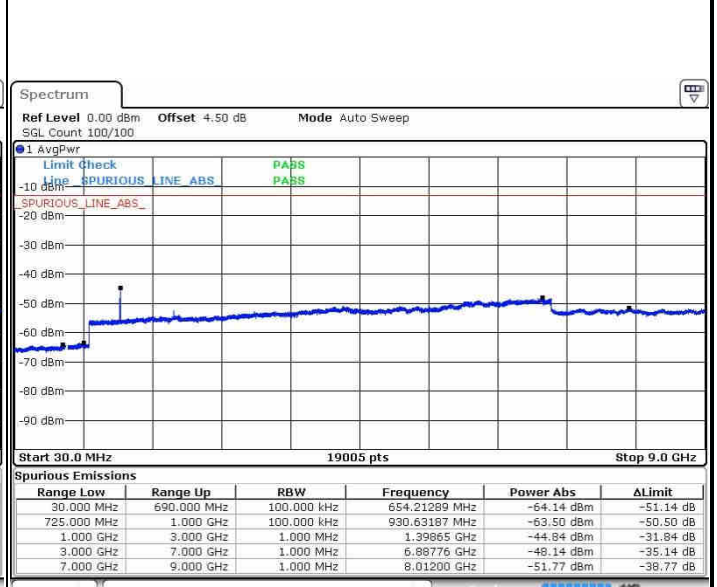

Middle Channel / 16QAM

Date: 21.OCT.2016 03:53:23

Date: 21.OCT.2016 03:52:28

Highest Channel / QPSK

Highest Channel / 16QAM

Date: 21.OCT.2016 03:54:18

Date: 21.OCT.2016 03:55:12

LTE Band 12 / 1.4MHz

Lowest Channel / QPSK

Lowest Channel / 16QAM

Date: 21.OCT.2016 11:28:55

Date: 21.OCT.2016 11:29:50

Middle Channel / QPSK

Middle Channel / 16QAM

Date: 21.OCT.2016 11:31:40

Date: 21.OCT.2016 11:30:45

LTE Band 12 / 1.4MHz

Highest Channel / QPSK

Date: 21.OCT.2016 11:32:35

Highest Channel / 16QAM

Date: 21.OCT.2016 11:33:30

LTE Band 12 / 3MHz

Lowest Channel / QPSK

Date: 21.OCT.2016 11:45:35

Lowest Channel / 16QAM

Date: 21.OCT.2016 11:46:30

LTE Band 12 / 3MHz

Middle Channel / QPSK

Middle Channel / 16QAM

Date: 21.OCT.2016 11:48:20

Date: 21.OCT.2016 11:47:25

Highest Channel / QPSK