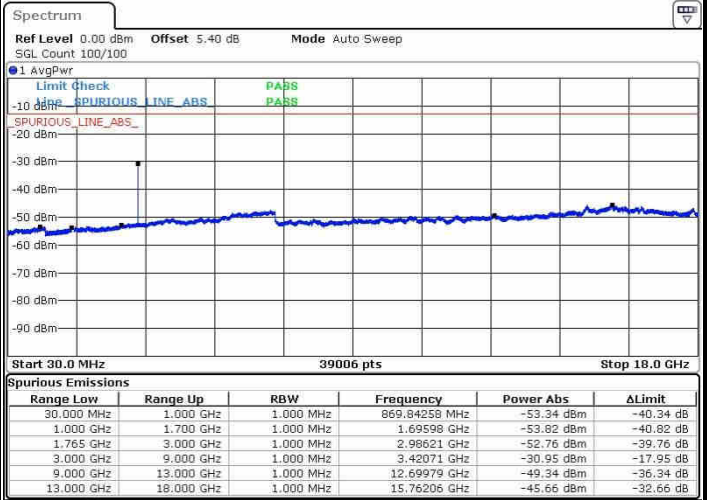

LTE Band 4 / 5MHz

Lowest Channel / QPSK

Lowest Channel / 16QAM

Date: 20.OCT.2016 02:07:00

Date: 20.OCT.2016 02:07:55