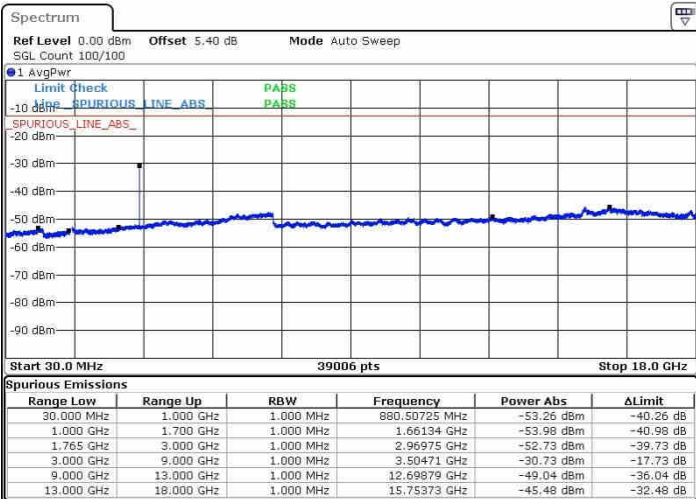

Date: 20.OCT.2016 01:44:09

LTE Band 4 / 3MHz

Lowest Channel / QPSK

Date: 20.OCT.2016 01:50:19

Lowest Channel / 16QAM

Date: 20.OCT.2016 01:51:14

LTE Band 4 / 3MHz

Middle Channel / QPSK

Middle Channel / 16QAM

Date: 20.OCT.2016 01:52:51

Date: 20.OCT.2016 01:53:46

Highest Channel / QPSK

Highest Channel / 16QAM

Date: 20.OCT.2016 01:58:56

Date: 20.OCT.2016 02:00:51

LTE Band 4 / 5MHz