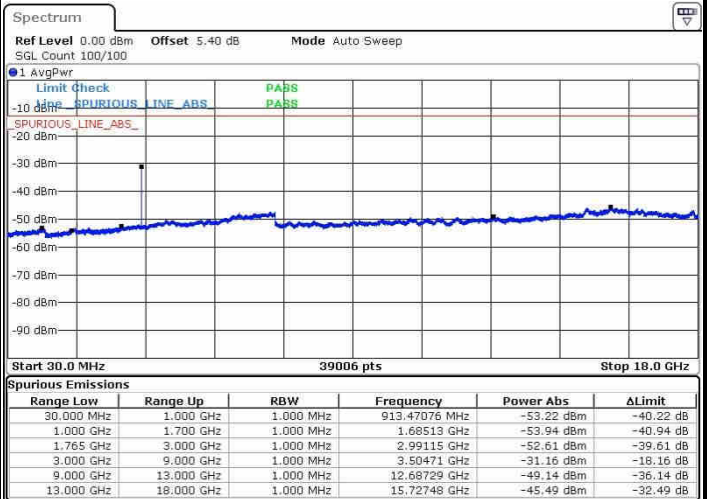

Date: 20.OCT.2016 01:44:09

LTE Band 4 / 3MHz

Lowest Channel / QPSK

Date: 20.OCT.2016 01:50:19

Lowest Channel / 16QAM

Date: 20.OCT.2016 01:51:14

LTE Band 4 / 3MHz

Middle Channel / QPSK

Middle Channel / 16QAM

Date: 20.OCT.2016 01:52:51

Date: 20.OCT.2016 01:53:46

Highest Channel / QPSK

Highest Channel / 16QAM

Date: 20.OCT.2016 01:58:56

Date: 20.OCT.2016 02:00:51

LTE Band 4 / 5MHz