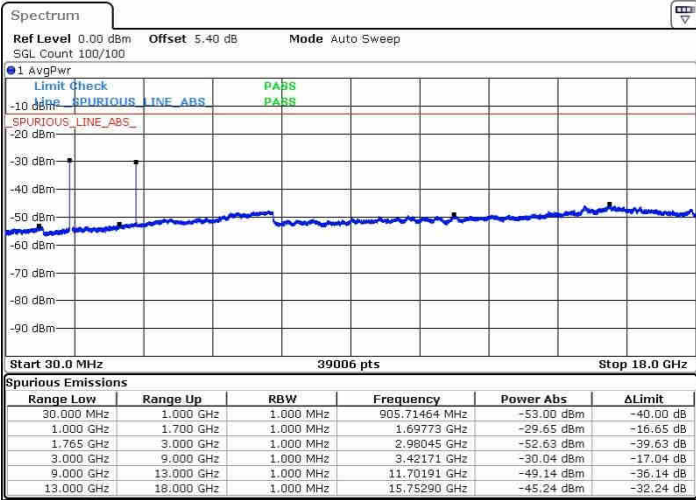

Lowest Channel / 16QAM

Date: 20.OCT.2016 02:31:56

LTE Band 4 / 10MHz

Middle Channel / QPSK

Middle Channel / 16QAM

Date: 20.OCT.2016 02:33:34

Date: 20.OCT.2016 02:34:29

Highest Channel / QPSK

Highest Channel / 16QAM

Date: 20.OCT.2016 02:40:38

Date: 20.OCT.2016 02:41:33

LTE Band 4 / 15MHz

Lowest Channel / QPSK

Lowest Channel / 16QAM

Date: 20.OCT.2016 02:47:42

Date: 20.OCT.2016 02:48:37

Middle Channel / QPSK

Middle Channel / 16QAM

Date: 20.OCT.2016 02:50:15

Date: 20.OCT.2016 02:51:10

LTE Band 4 / 15MHz

Highest Channel / QPSK

Date: 20.OCT.2016 02:57:19

Highest Channel / 16QAM