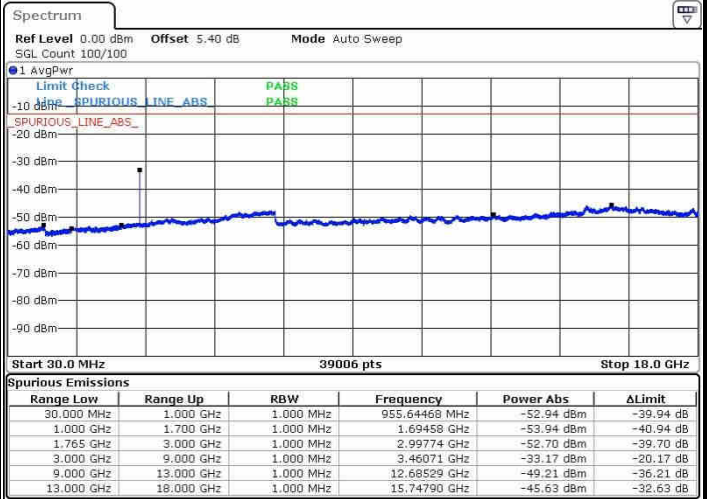

Middle Channel / 16QAM

Date: 20.OCT.2016 01:52:51

Date: 20.OCT.2016 01:53:46

Highest Channel / QPSK

Highest Channel / 16QAM

Date: 20.OCT.2016 01:58:56

Date: 20.OCT.2016 02:00:51

LTE Band 4 / 5MHz

Lowest Channel / QPSK

Lowest Channel / 16QAM

Date: 20.OCT.2016 02:07:00

Date: 20.OCT.2016 02:07:55

Middle Channel / QPSK

Middle Channel / 16QAM

Date: 20.OCT.2016 02:09:32

Date: 20.OCT.2016 02:10:28

LTE Band 4 / 5MHz

Highest Channel / QPSK

Date: 20.OCT.2016 02:16:37

Highest Channel / 16QAM

Date: 20.OCT.2016 02:17:32

LTE Band 4 / 10MHz

Lowest Channel / QPSK

Date: 20.OCT.2016 02:31:01