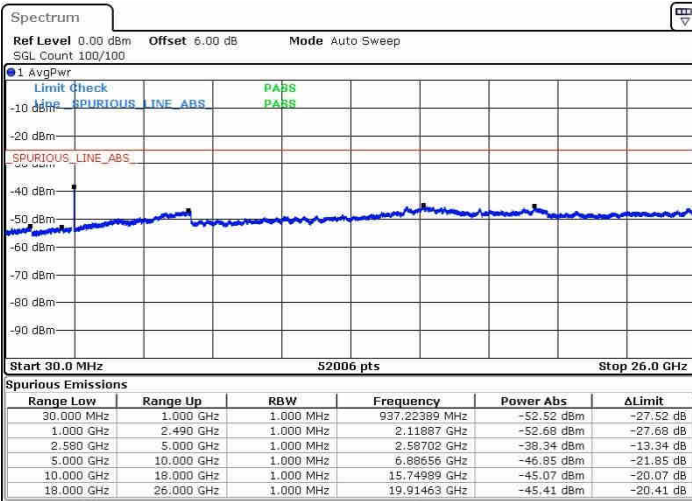

Date: 21.OCT.2016 03:38:29

LTE Band 7 / 20MHz

Lowest Channel / QPSK

Date: 21.OCT.2016 03:50:39

Lowest Channel / 16QAM

Date: 21.OCT.2016 03:51:33

LTE Band 7 / 20MHz

Middle Channel / QPSK

Middle Channel / 16QAM

Date: 21.OCT.2016 03:53:23

Date: 21.OCT.2016 03:52:28

Highest Channel / QPSK

Highest Channel / 16QAM

Date: 21.OCT.2016 03:54:18

Date: 21.OCT.2016 03:55:12

LTE Band 12 / 1.4MHz

Lowest Channel / QPSK

Lowest Channel / 16QAM

Date: 21.OCT.2016 11:28:55

Date: 21.OCT.2016 11:29:50

Middle Channel / QPSK

Middle Channel / 16QAM

Date: 21.OCT.2016 11:31:40

Date: 21.OCT.2016 11:30:45