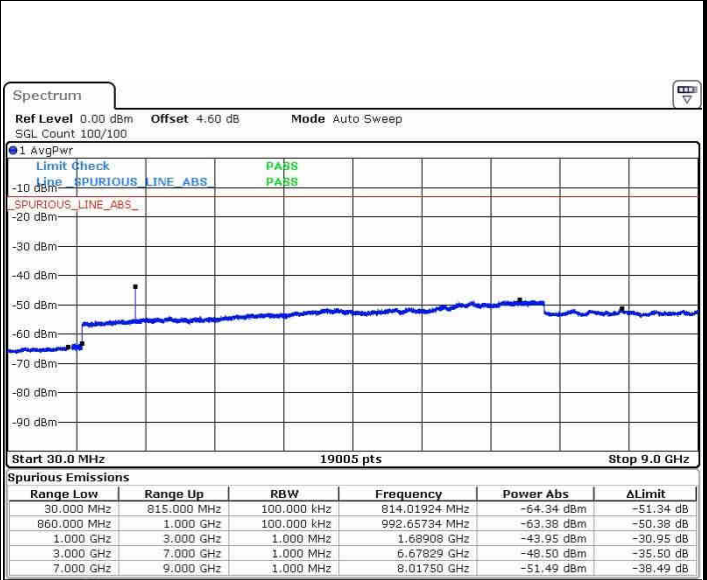

Highest Channel / 16QAM

Date: 20.OCT.2016 04:20:48

Date: 20.OCT.2016 04:21:43

LTE Band 5 / 5MHz

Lowest Channel / QPSK

Lowest Channel / 16QAM

Date: 20.OCT.2016 04:29:55

Date: 20.OCT.2016 04:30:50

Middle Channel / QPSK

Middle Channel / 16QAM

Date: 20.OCT.2016 04:32:27

Date: 20.OCT.2016 04:33:22

LTE Band 5 / 5MHz

Highest Channel / QPSK

Date: 20.OCT.2016 04:41:31

Highest Channel / 16QAM

Date: 20.OCT.2016 04:42:26

LTE Band 5 / 10MHz

Lowest Channel / QPSK

Date: 20.OCT.2016 04:50:35

Lowest Channel / 16QAM

Date: 20.OCT.2016 04:51:30

LTE Band 5 / 10MHz

Middle Channel / QPSK