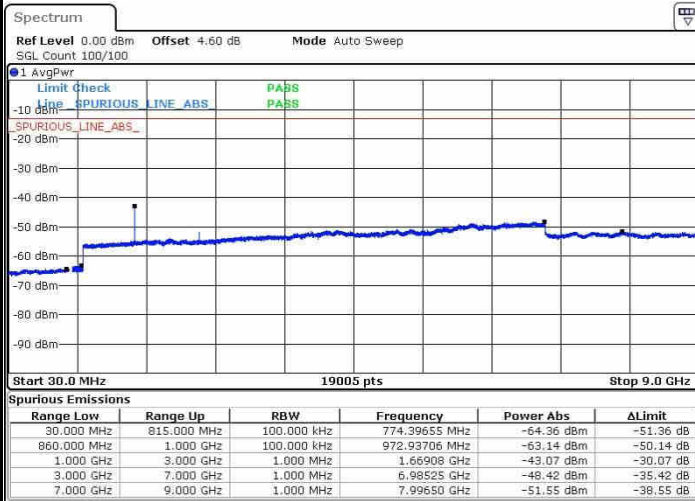

Lowest Channel / 16QAM

Date: 20.OCT.2016 04:10:03

LTE Band 5 / 3MHz

Middle Channel / QPSK

Middle Channel / 16QAM

Date: 20.OCT.2016 04:11:40

Date: 20.OCT.2016 04:12:35

Highest Channel / QPSK

Highest Channel / 16QAM

Date: 20.OCT.2016 04:20:48

Date: 20.OCT.2016 04:21:43

LTE Band 5 / 5MHz

Lowest Channel / QPSK

Lowest Channel / 16QAM

Date: 20.OCT.2016 04:29:55

Date: 20.OCT.2016 04:30:50

Middle Channel / QPSK

Middle Channel / 16QAM

Date: 20.OCT.2016 04:32:27

Date: 20.OCT.2016 04:33:22

LTE Band 5 / 5MHz

Highest Channel / QPSK

Date: 20.OCT.2016 04:41:31

Highest Channel / 16QAM