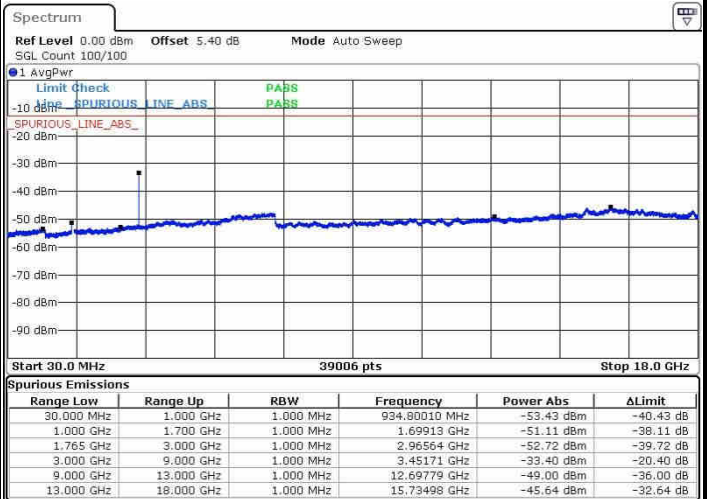

Lowest Channel / 16QAM

Date: 20.OCT.2016 02:31:56

LTE Band 4 / 10MHz

Middle Channel / QPSK

Middle Channel / 16QAM

Date: 20.OCT.2016 02:33:34

Date: 20.OCT.2016 02:34:29

Highest Channel / QPSK

Highest Channel / 16QAM

Date: 20.OCT.2016 02:40:38

Date: 20.OCT.2016 02:41:33

LTE Band 4 / 15MHz

Lowest Channel / QPSK

Lowest Channel / 16QAM

Date: 20.OCT.2016 02:47:42

Date: 20.OCT.2016 02:48:37

Middle Channel / QPSK

Middle Channel / 16QAM

Date: 20.OCT.2016 02:50:15

Date: 20.OCT.2016 02:51:10

LTE Band 4 / 15MHz

Highest Channel / QPSK

Date: 20.OCT.2016 02:57:19

Highest Channel / 16QAM