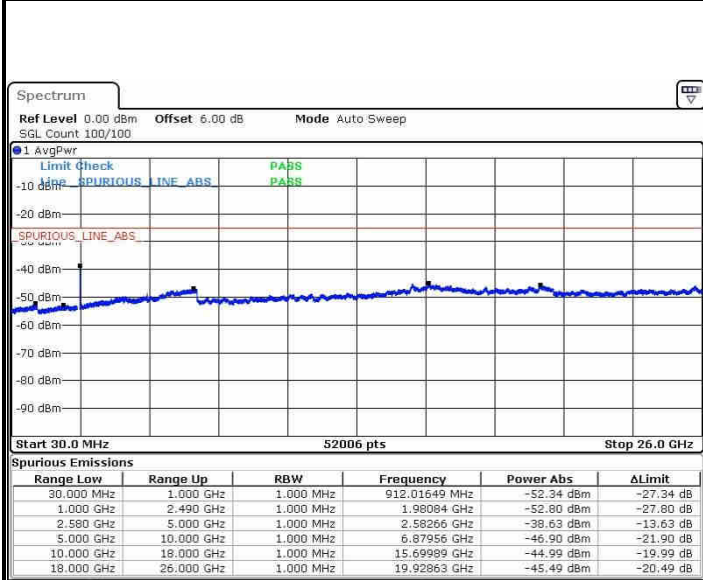

Date: 21.OCT.2016 03:20:51

Highest Channel / 16QAM

Date: 21.OCT.2016 03:21:46

LTE Band 7 / 15MHz

Lowest Channel / QPSK

Lowest Channel / 16QAM

Date: 21.OCT.2016 03:33:55

Date: 21.OCT.2016 03:34:50

Middle Channel / QPSK

Middle Channel / 16QAM

Date: 21.OCT.2016 03:36:39

Date: 21.OCT.2016 03:35:45

LTE Band 7 / 15MHz

Highest Channel / QPSK

Date: 21.OCT.2016 03:37:34

Highest Channel / 16QAM

Date: 21.OCT.2016 03:38:29

LTE Band 7 / 20MHz

Lowest Channel / QPSK

Date: 21.OCT.2016 03:50:39

Lowest Channel / 16QAM

Date: 21.OCT.2016 03:51:33

LTE Band 7 / 20MHz

Middle Channel / QPSK

Middle Channel / 16QAM

Date: 21.OCT.2016 03:53:23

Date: 21.OCT.2016 03:52:28

Highest Channel / QPSK

Highest Channel / 16QAM

Date: 21.OCT.2016 03:54:18

Date: 21.OCT.2016 03:55:12

LTE Band 12 / 1.4MHz