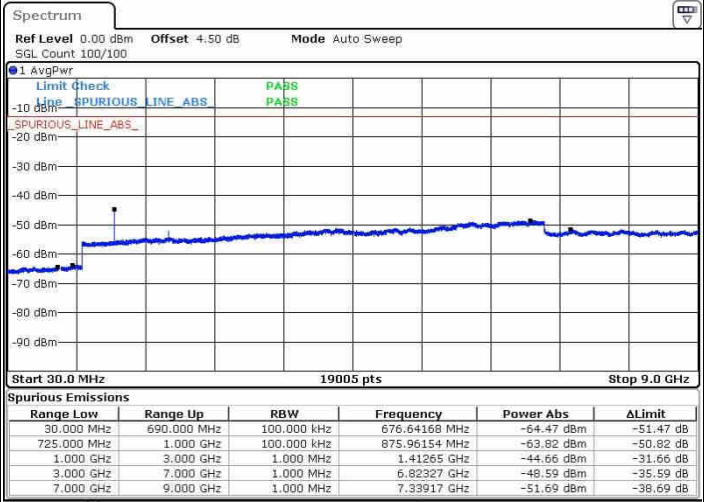

LTE Band 12 / 1.4MHz

Highest Channel / QPSK

Date: 21.OCT.2016 11:32:35

Highest Channel / 16QAM

Date: 21.OCT.2016 11:33:30

LTE Band 12 / 3MHz

Lowest Channel / QPSK

Date: 21.OCT.2016 11:45:35

Lowest Channel / 16QAM

Date: 21.OCT.2016 11:46:30

LTE Band 12 / 3MHz

Middle Channel / QPSK

Middle Channel / 16QAM

Date: 21.OCT.2016 11:48:20

Date: 21.OCT.2016 11:47:25

Highest Channel / QPSK

Highest Channel / 16QAM

Date: 21.OCT.2016 11:48:15

Date: 21.OCT.2016 11:50:10