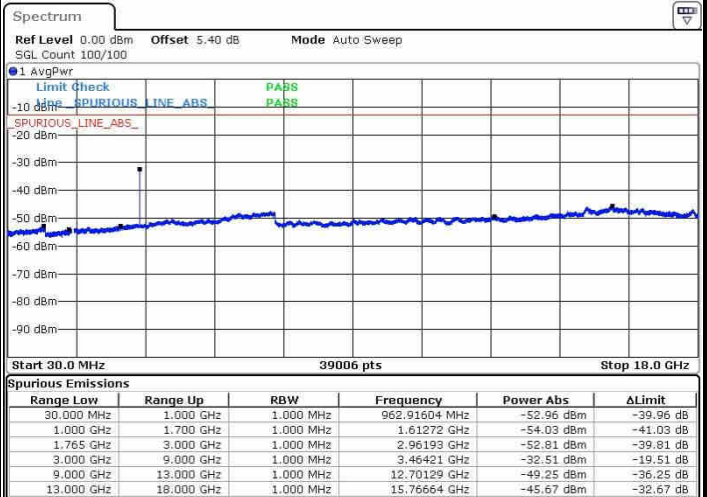

Lowest Channel / 16QAM

Date: 20.OCT.2016 00:49:48

LTE Band 2 / 20MHz

Middle Channel / QPSK

Middle Channel / 16QAM

Date: 20.OCT.2016 00:51:25

Date: 20.OCT.2016 00:52:20

Highest Channel / QPSK

Highest Channel / 16QAM

Date: 20.OCT.2016 01:09:12

Date: 20.OCT.2016 00:59:23

LTE Band 4 / 1.4MHz

Lowest Channel / QPSK

Lowest Channel / 16QAM

Date: 20.OCT.2016 01:33:36

Date: 20.OCT.2016 01:34:32

Middle Channel / QPSK

Middle Channel / 16QAM

Date: 20.OCT.2016 01:36:09

Date: 20.OCT.2016 01:37:05

LTE Band 4 / 1.4MHz

Highest Channel / QPSK

Date: 20.OCT.2016 01:43:14

Highest Channel / 16QAM