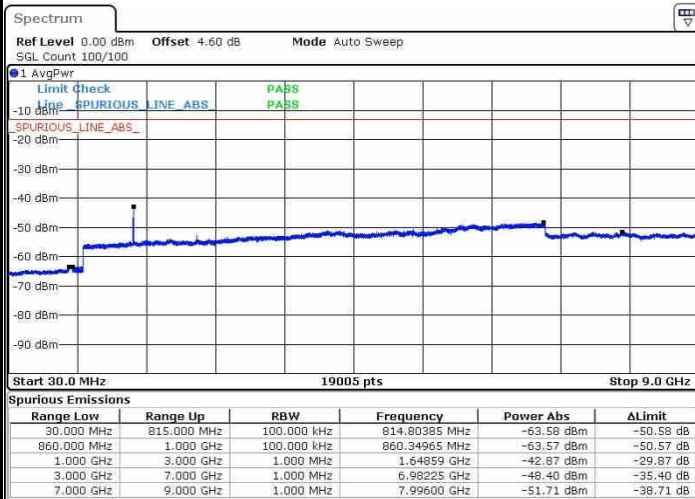

LTE Band 5 / 1.4MHz

Highest Channel / QPSK

Date: 20.OCT.2016 04:00:05

Highest Channel / 16QAM

Date: 20.OCT.2016 04:00:59

LTE Band 5 / 3MHz

Lowest Channel / QPSK

Date: 20.OCT.2016 04:09:08