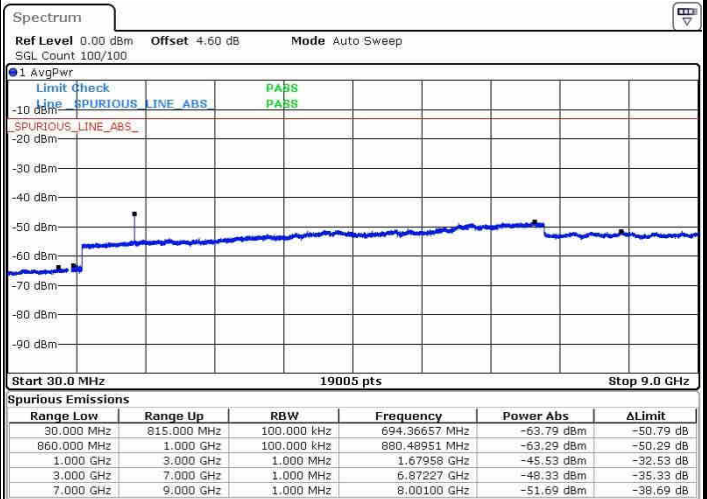

Date: 20.OCT.2016 04:42:26

LTE Band 5 / 10MHz

Lowest Channel / QPSK

Date: 20.OCT.2016 04:50:35

Lowest Channel / 16QAM

Date: 20.OCT.2016 04:51:30

LTE Band 5 / 10MHz

Middle Channel / QPSK

Middle Channel / 16QAM

Date: 20.OCT.2016 04:53:07

Date: 20.OCT.2016 04:54:02

Highest Channel / QPSK

Highest Channel / 16QAM

Date: 20.OCT.2016 05:02:10

Date: 20.OCT.2016 05:03:05

LTE Band 7 / 5MHz

Lowest Channel / QPSK

Lowest Channel / 16QAM

Date: 21.OCT.2016 03:00:30

Date: 21.OCT.2016 03:01:25

Middle Channel / QPSK

Middle Channel / 16QAM

Date: 21.OCT.2016 03:03:14

Date: 21.OCT.2016 03:02:19

LTE Band 7 / 5MHz

Highest Channel / QPSK

Date: 21.OCT.2016 03:04:09

Highest Channel / 16QAM

Date: 21.OCT.2016 03:05:03

LTE Band 7 / 10MHz

Lowest Channel / QPSK

Date: 21.OCT.2016 03:17:13