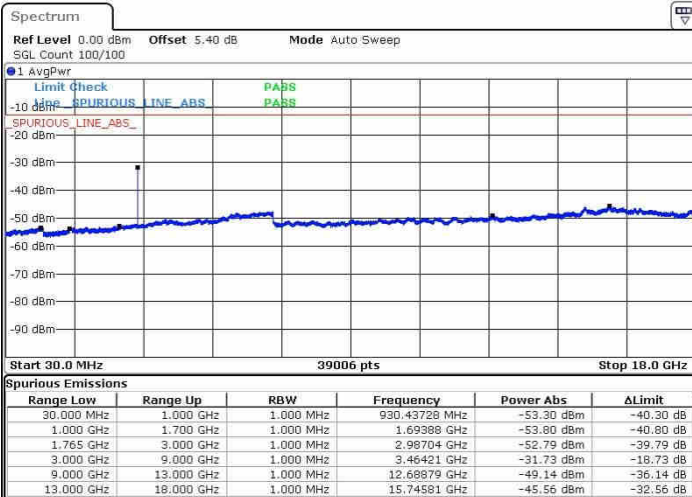

Highest Channel / 16QAM

Date: 20.OCT.2016 01:09:12

Date: 20.OCT.2016 00:59:23

LTE Band 4 / 1.4MHz

Lowest Channel / QPSK

Lowest Channel / 16QAM

Date: 20.OCT.2016 01:33:36

Date: 20.OCT.2016 01:34:32

Middle Channel / QPSK

Middle Channel / 16QAM

Date: 20.OCT.2016 01:36:09

Date: 20.OCT.2016 01:37:05

LTE Band 4 / 1.4MHz

Highest Channel / QPSK

Date: 20.OCT.2016 01:43:14

Highest Channel / 16QAM