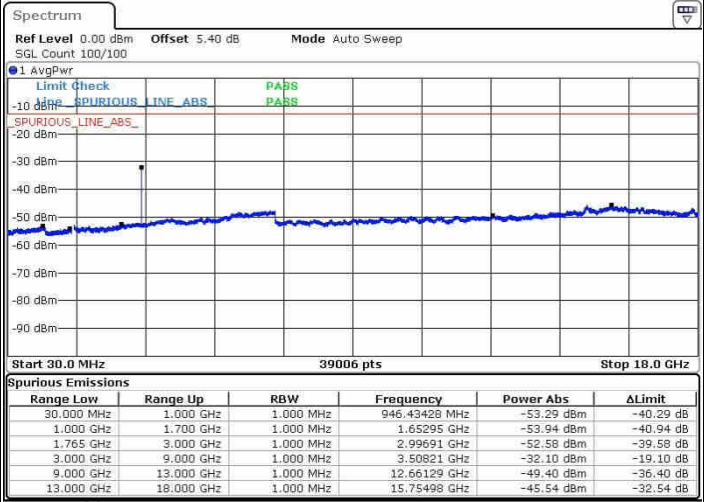

Highest Channel / 16QAM

Date: 20.OCT.2016 01:09:12

Date: 20.OCT.2016 00:59:23

LTE Band 4 / 1.4MHz

Lowest Channel / QPSK

Lowest Channel / 16QAM

Date: 20.OCT.2016 01:33:36

Date: 20.OCT.2016 01:34:32

Middle Channel / QPSK

Middle Channel / 16QAM

Date: 20.OCT.2016 01:36:09

Date: 20.OCT.2016 01:37:05

LTE Band 4 / 1.4MHz

Highest Channel / QPSK

Date: 20.OCT.2016 01:43:14

Highest Channel / 16QAM

Date: 20.OCT.2016 01:44:09

LTE Band 4 / 3MHz

Lowest Channel / QPSK

Date: 20.OCT.2016 01:50:19

Lowest Channel / 16QAM

Date: 20.OCT.2016 01:51:14

LTE Band 4 / 3MHz

Middle Channel / QPSK

Middle Channel / 16QAM

Date: 20.OCT.2016 01:52:51

Date: 20.OCT.2016 01:53:46

Highest Channel / QPSK

Highest Channel / 16QAM

Date: 20.OCT.2016 01:58:56

Date: 20.OCT.2016 02:00:51

LTE Band 4 / 5MHz