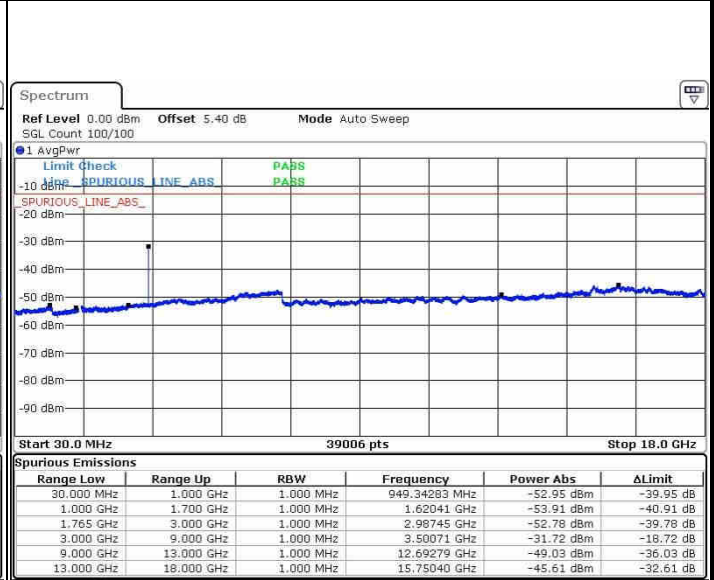

Middle Channel / 16QAM

Date: 20.OCT.2016 01:52:51

Date: 20.OCT.2016 01:53:46

Highest Channel / QPSK

Highest Channel / 16QAM

Date: 20.OCT.2016 01:58:56

Date: 20.OCT.2016 02:00:51

LTE Band 4 / 5MHz

Lowest Channel / QPSK

Lowest Channel / 16QAM

Date: 20.OCT.2016 02:07:00

Date: 20.OCT.2016 02:07:55

Middle Channel / QPSK

Middle Channel / 16QAM

Date: 20.OCT.2016 02:09:32

Date: 20.OCT.2016 02:10:28

LTE Band 4 / 5MHz

Highest Channel / QPSK

Date: 20.OCT.2016 02:16:37

Highest Channel / 16QAM

Date: 20.OCT.2016 02:17:32

LTE Band 4 / 10MHz

Lowest Channel / QPSK

Date: 20.OCT.2016 02:31:01