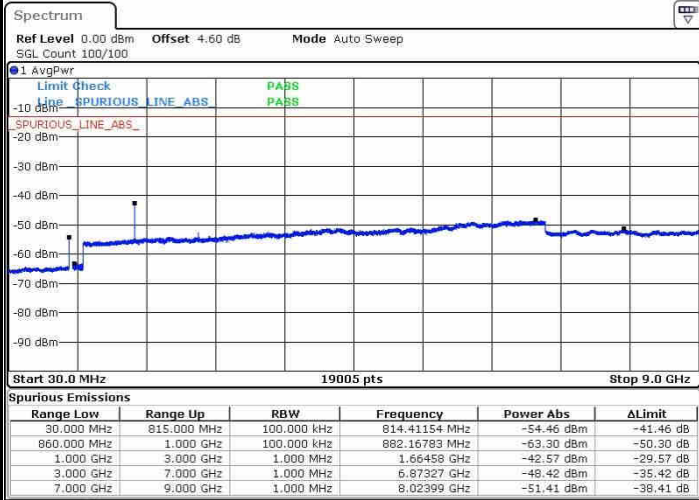

Middle Channel / QPSK

Middle Channel / 16QAM

Date: 20.OCT.2016 04:32:27

Date: 20.OCT.2016 04:33:22

LTE Band 5 / 5MHz

Highest Channel / QPSK

Date: 20.OCT.2016 04:41:31

Highest Channel / 16QAM

Date: 20.OCT.2016 04:42:26

LTE Band 5 / 10MHz

Lowest Channel / QPSK

Date: 20.OCT.2016 04:50:35

Lowest Channel / 16QAM

Date: 20.OCT.2016 04:51:30

LTE Band 5 / 10MHz

Middle Channel / QPSK

Middle Channel / 16QAM

Date: 20.OCT.2016 04:53:07

Date: 20.OCT.2016 04:54:02

Highest Channel / QPSK

Highest Channel / 16QAM

Date: 20.OCT.2016 05:02:10

Date: 20.OCT.2016 05:03:05

LTE Band 7 / 5MHz