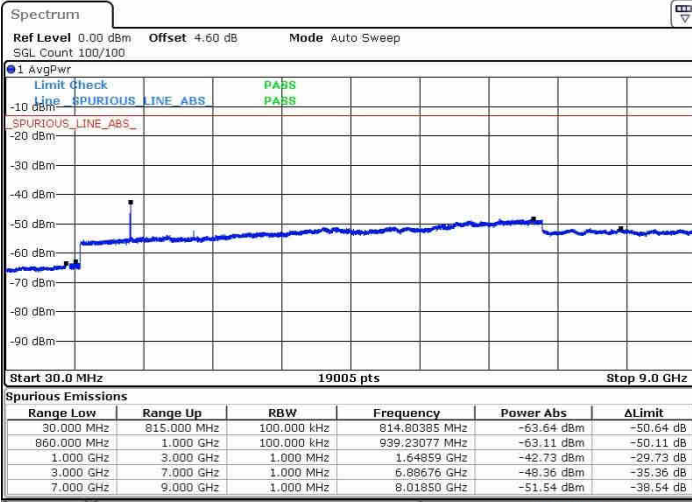

LTE Band 5 / 1.4MHz

Lowest Channel / QPSK

Lowest Channel / 16QAM

Date: 20.OCT.2016 03:48:29

Date: 20.OCT.2016 03:49:24