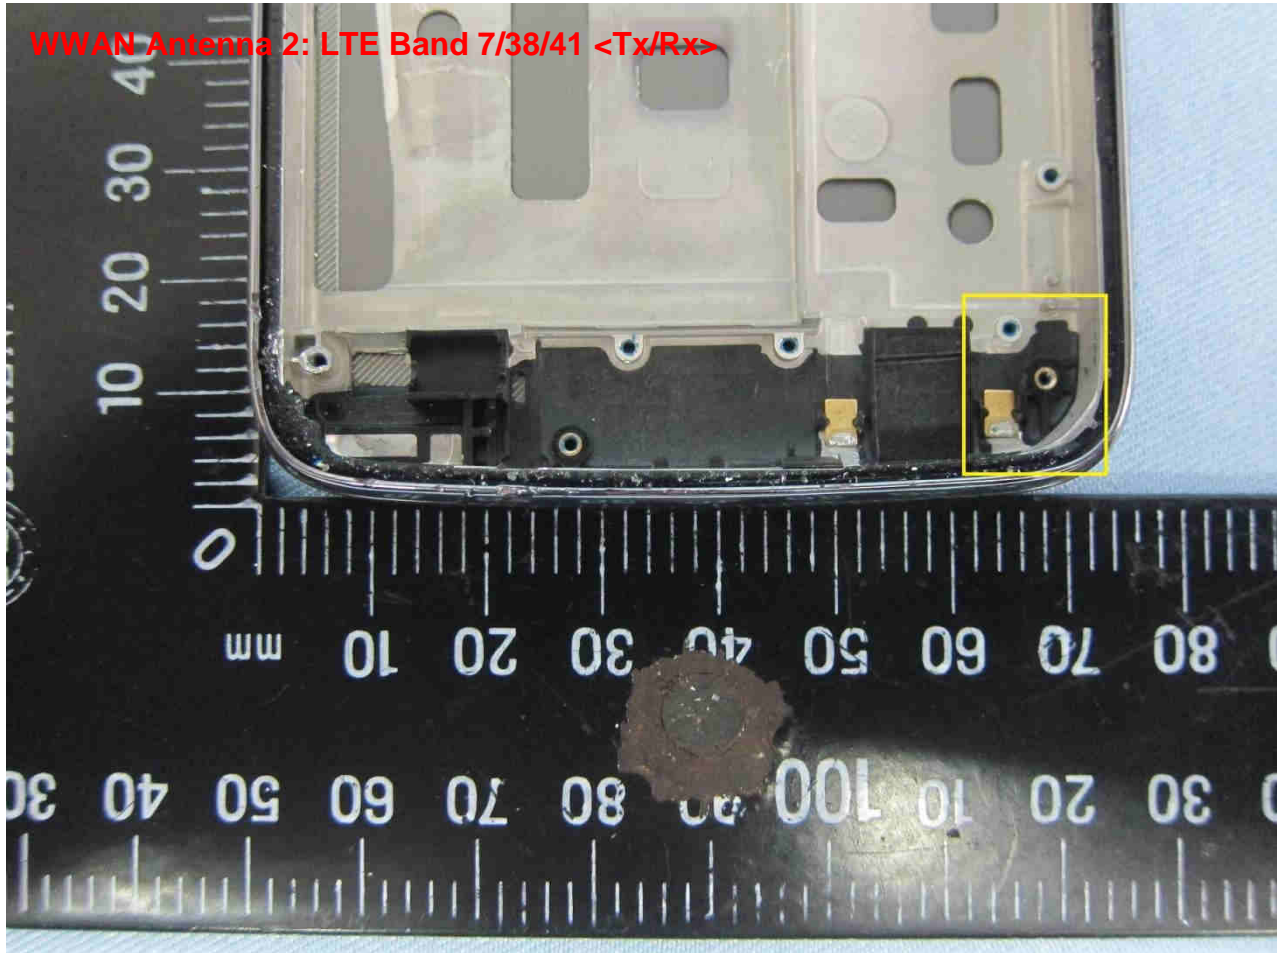

Brand Name: Motorola / Model Name: 9840, 9841

**Brand Name: Motorola / Model Name: 9840, 9841**

**Brand Name: Motorola / Model Name: 9840, 9841**

**Brand Name: Motorola / Model Name: 9840, 9841**

Brand Name: Motorola / Model Name: 9840, 9841

WWAN Antenna 1: GSM850/1900, WCDMA Band 2/5, LTE Band 5 <Tx/Rx>

Brand Name: Motorola / Model Name: 9840, 9841

Brand Name: Motorola / Model Name: 9840, 9841

Brand Name: Motorola / Model Name: 9840, 9841

Brand Name: Motorola / Model Name: 9840, 9841