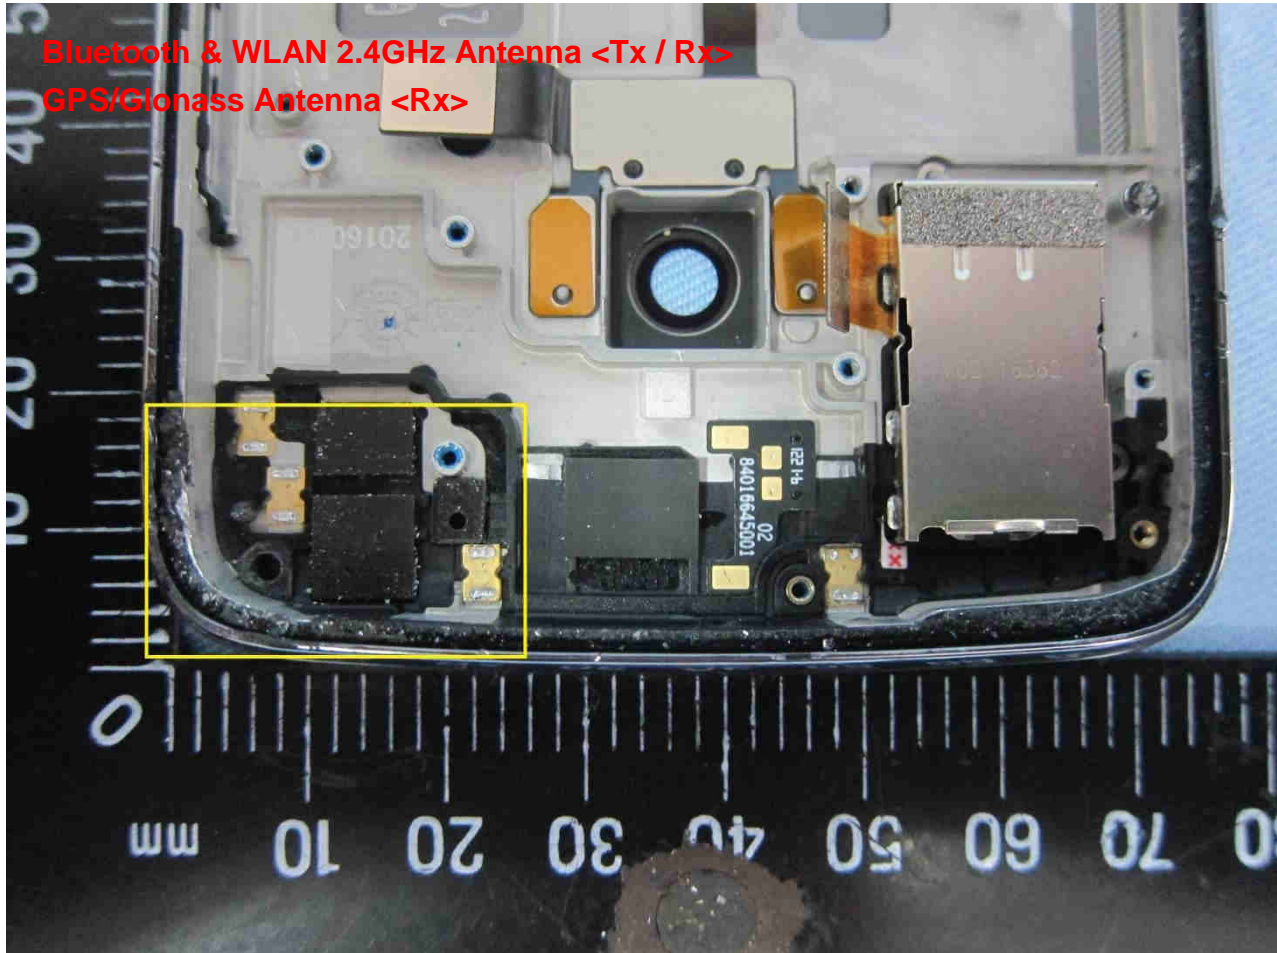

WWAN Antenna 1: GSM850/1900, WCDMA Band 2/5, LTE Band 5 <Tx/Rx>

Brand Name: Motorola / Model Name: 9840, 9841

Brand Name: Motorola / Model Name: 9840, 9841

Brand Name: Motorola / Model Name: 9840, 9841

Brand Name: Motorola / Model Name: 9840, 9841

Brand Name: Motorola / Model Name: 9840, 9841