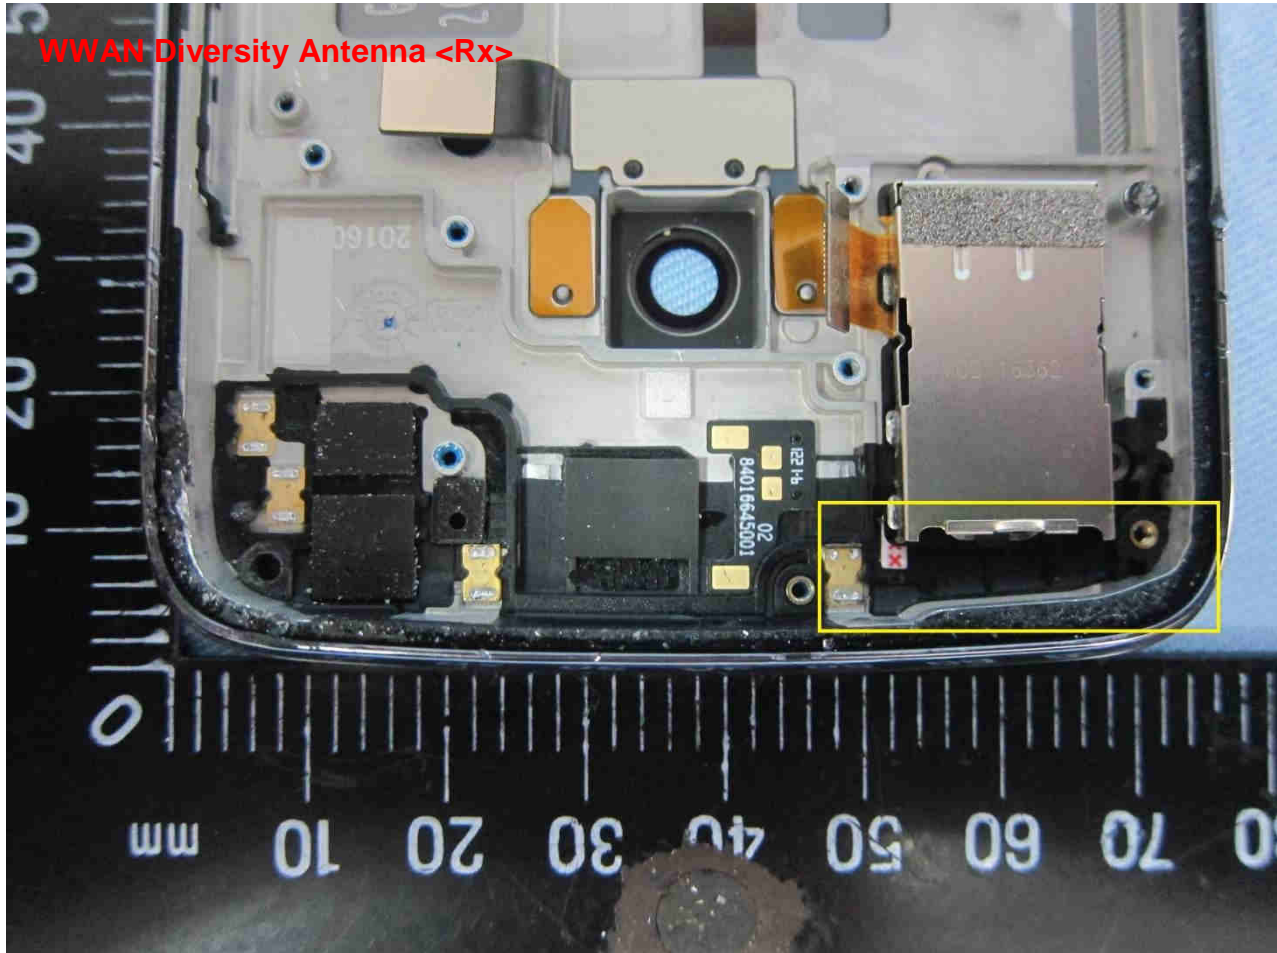

Brand Name: Motorola / Model Name: 9840, 9841

**Brand Name: Motorola / Model Name: 9840, 9841**

**Brand Name: Motorola / Model Name: 9840, 9841**

**Brand Name: Motorola / Model Name: 9840, 9841**

Brand Name: Motorola / Model Name: 9840, 9841

WWAN Antenna 1: GSM850/1900, WCDMA Band 2/5, LTE Band 5 <Tx/Rx>

Brand Name: Motorola / Model Name: 9840, 9841

Brand Name: Motorola / Model Name: 9840, 9841

Brand Name: Motorola / Model Name: 9840, 9841

Brand Name: Motorola / Model Name: 9840, 9841