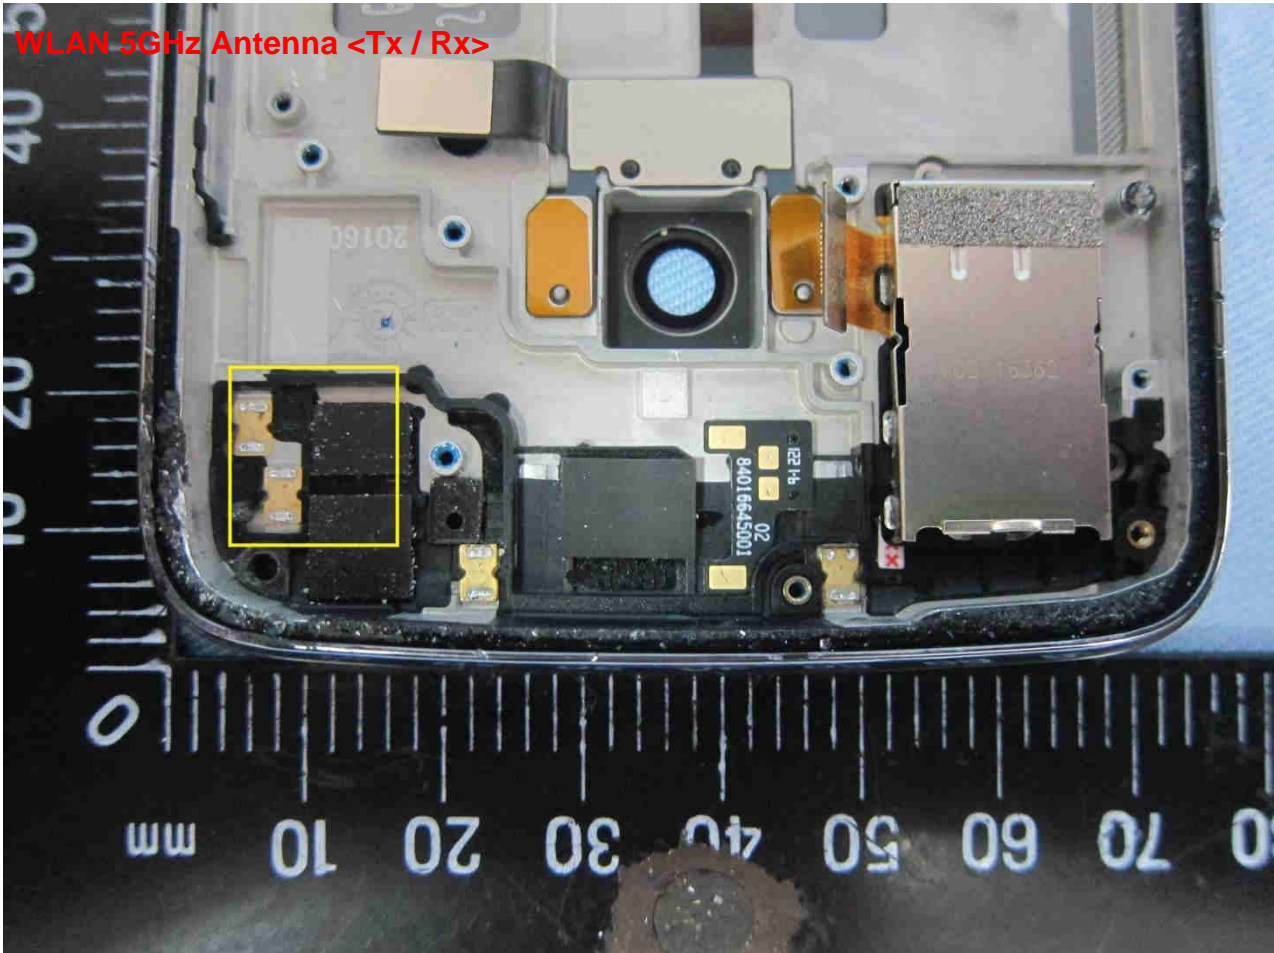

WWAN Antenna 1: GSM850/1900, WCDMA Band 2/5, LTE Band 5 <Tx/Rx>

Brand Name: Motorola / Model Name: 9840, 9841

Brand Name: Motorola / Model Name: 9840, 9841

Brand Name: Motorola / Model Name: 9840, 9841

Brand Name: Motorola / Model Name: 9840, 9841

Brand Name: Motorola / Model Name: 9840, 9841