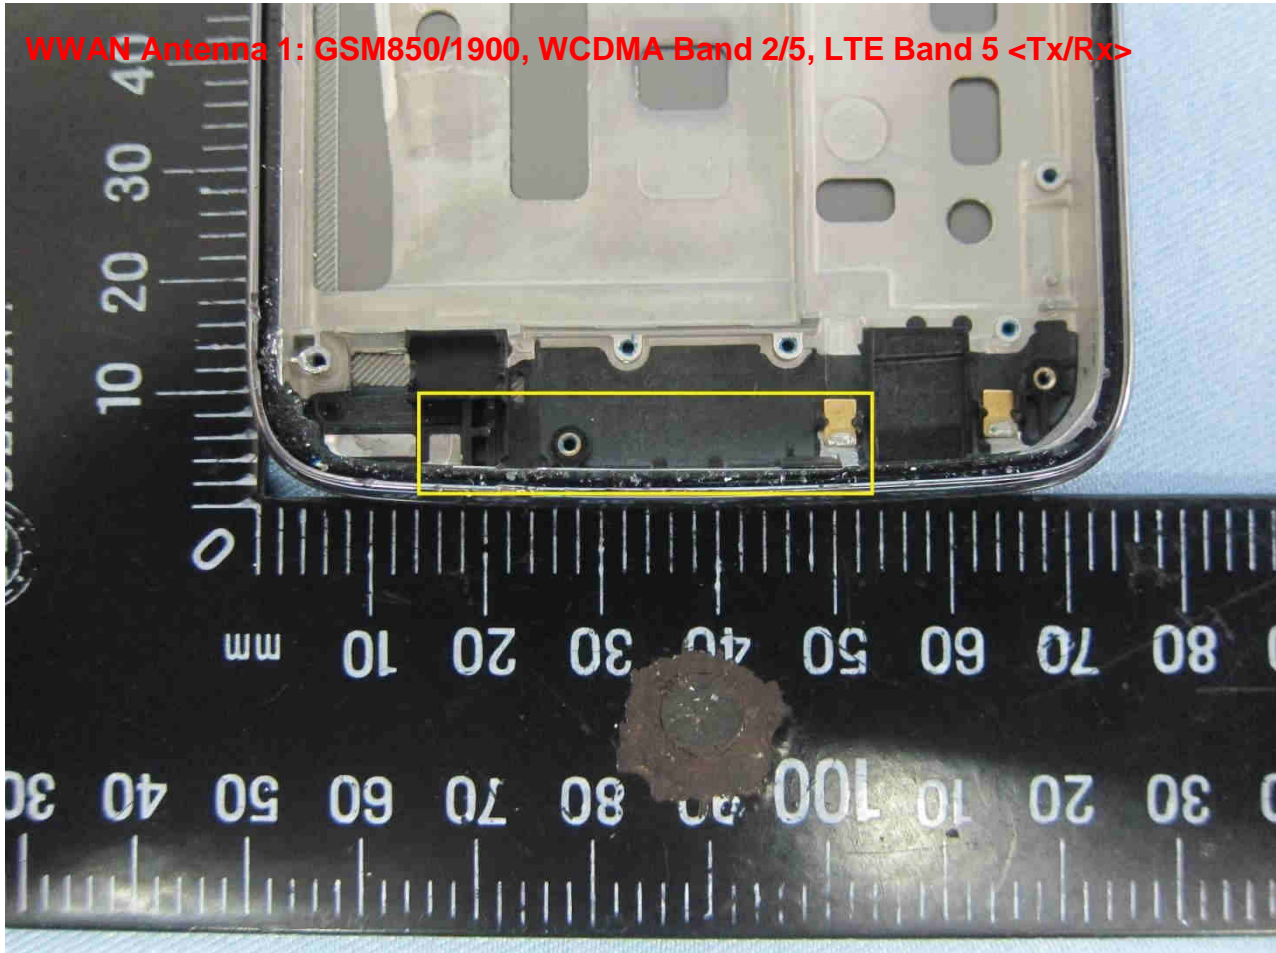

Brand Name: Motorola / Model Name: 9840, 9841

**Brand Name: Motorola / Model Name: 9840, 9841**

**Brand Name: Motorola / Model Name: 9840, 9841**

**Brand Name: Motorola / Model Name: 9840, 9841**

Brand Name: Motorola / Model Name: 9840, 9841

WWAN Antenna 1: GSM850/1900, WCDMA Band 2/5, LTE Band 5 <Tx/Rx>

Brand Name: Motorola / Model Name: 9840, 9841

Brand Name: Motorola / Model Name: 9840, 9841

Brand Name: Motorola / Model Name: 9840, 9841

Brand Name: Motorola / Model Name: 9840, 9841