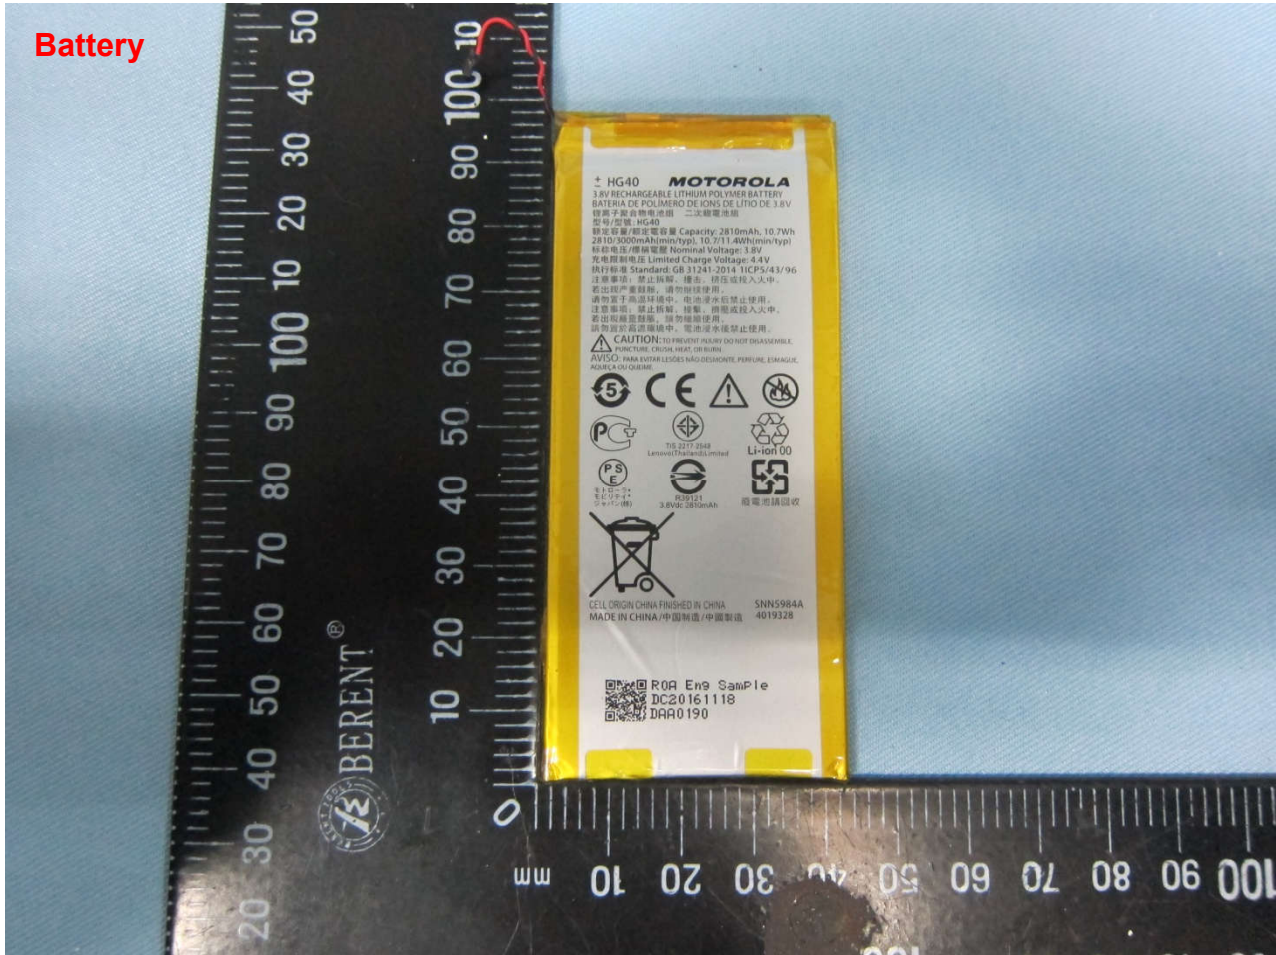

Brand Name: Motorola / Model Name: 9839

2. Photograph of Accessory

Brand Name: Motorola / Model Name: 9839

List of Accessory:

Specification of Accessory				
AC Adapter	Brand Name	Motorola(Salom)	Model Name	SSW-2680BR
	Power Rating	I/P: 100-240 Vac, 500mA, O/P: 5 Vdc,1600mA or 9Vdc,1600mA or 12Vdc,1200mA		
Battery	Brand Name	motorola(SUNWODA)	Model Name	HG40
	Power Rating	3.8Vdc,2810/3000mAh (Min/Typ)	Type	Li-ion
USB Cable	Brand Name	Motorola	Model Name	SKN6461A
	Signal Line Type	1.0 meter, non-shielded cable, without ferrite core		
Earphone	Brand Name	Motorola (Jiangxi Lianchuang)	Model Name	MEMD1532B080008
	Signal Line Type	1.2 meter, non-shielded cable, without ferrite core		
DTV Dongle	Signal Line Type	0.16 meter, non-shielded cable, without ferrite core		

Remark: For accessories equipped with this EUT, please refer to the following photos.

Brand Name: Motorola / Model Name: 9839

Brand Name: Motorola / Model Name: 9839

AC Adapter(BR)

Brand Name: Motorola / Model Name: 9839