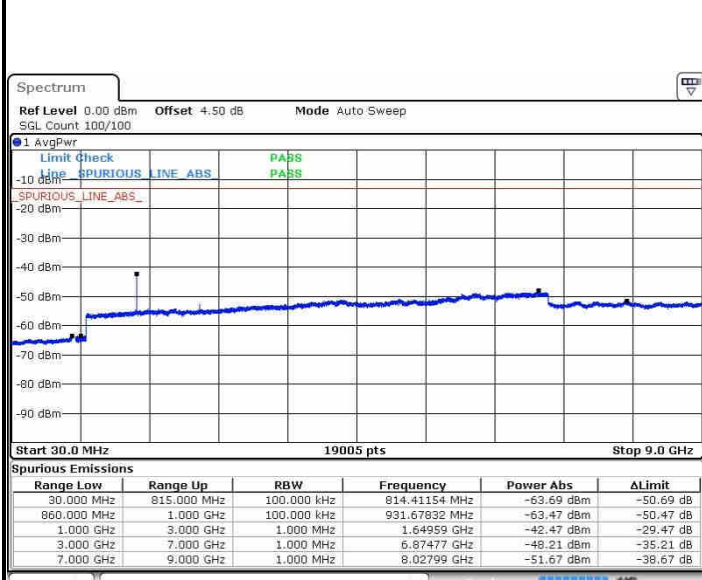

Date: 22.OCT.2016 02:18:03

Highest Channel / QPSK

Highest Channel / 16QAM

Date: 22.OCT.2016 02:19:27

Date: 22.OCT.2016 02:18:43

LTE Band 26 / 5MHz

Lowest Channel / QPSK

Lowest Channel / 16QAM

Date: 22.OCT.2016 02:42:46

Date: 22.OCT.2016 02:42:20

Middle Channel / QPSK

Middle Channel / 16QAM

Date: 22.OCT.2016 02:43:13

Date: 22.OCT.2016 02:43:43

LTE Band 26 / 5MHz

Highest Channel / QPSK

Date: 22.OCT.2016 02:45:09

Highest Channel / 16QAM

Date: 22.OCT.2016 02:44:38

LTE Band 26 / 10MHz

Lowest Channel / QPSK

Date: 22.OCT.2016 02:58:58

Lowest Channel / 16QAM

Date: 22.OCT.2016 02:59:29

LTE Band 26 / 10MHz

Middle Channel / QPSK

Middle Channel / 16QAM

Date: 22.OCT.2016 03:01:45

Date: 22.OCT.2016 03:03:18

Highest Channel / QPSK

Highest Channel / 16QAM

Date: 22.OCT.2016 03:04:54