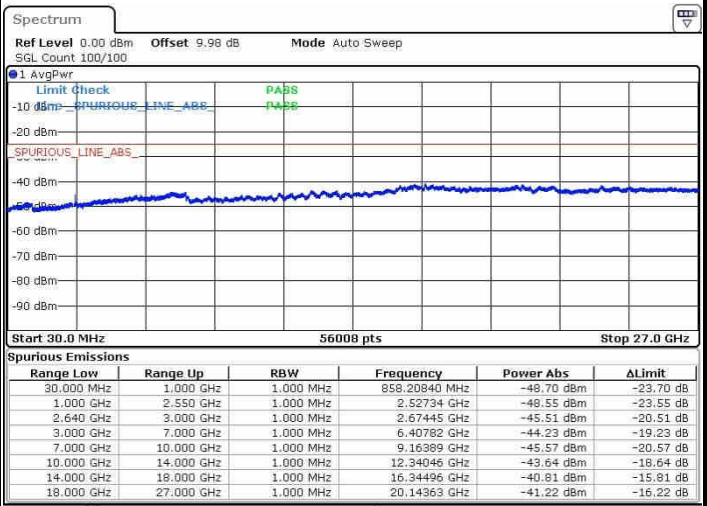

Date: 21.OCT.2016 22:28:53

Middle Channel / 16QAM

Date: 21.OCT.2016 22:31:48

LTE Band 38 / 5MHz

Highest Channel / QPSK

Highest Channel / 16QAM

Date: 21.OCT.2016 22:29:46

Date: 21.OCT.2016 22:32:52

LTE Band 38 / 10MHz

Lowest Channel / QPSK

Lowest Channel / 16QAM

Date: 21.OCT.2016 23:45:24

Date: 21.OCT.2016 23:50:56

LTE Band 38 / 10MHz

Middle Channel / QPSK

Middle Channel / 16QAM

Date: 21.OCT.2016 23:47:13

Date: 21.OCT.2016 23:51:47

Highest Channel / QPSK

Highest Channel / 16QAM

Date: 21.OCT.2016 23:48:58

Date: 21.OCT.2016 23:52:48

LTE Band 38 / 15MHz

Lowest Channel / QPSK