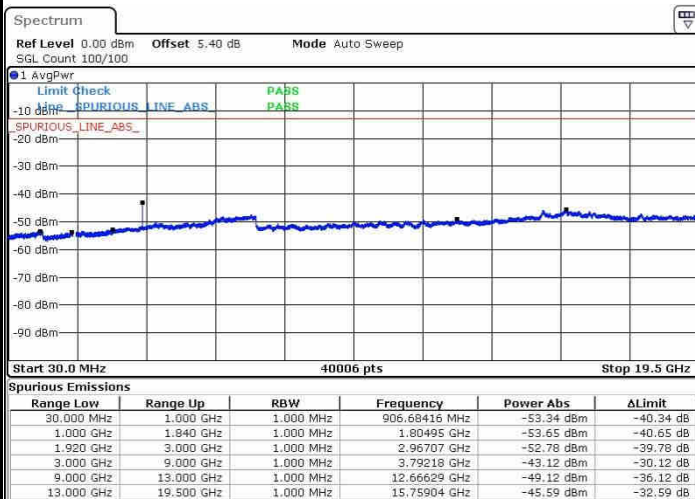

Highest Channel / 16QAM

Date: 21.OCT.2016 17:09:19

LTE Band 25 / 10MHz

Highest Channel / QPSK

Date: 21.OCT.2016 17:15:29

Highest Channel / 16QAM

Date: 21.OCT.2016 17:16:24

LTE Band 25 / 15MHz

Highest Channel / QPSK

Date: 21.OCT.2016 17:22:35

Highest Channel / 16QAM

Date: 21.OCT.2016 17:23:30

LTE Band 25 / 20MHz

Highest Channel / QPSK

Date: 21.OCT.2016 17:29:40

Highest Channel / 16QAM

Date: 21.OCT.2016 17:30:36

LTE Band 26 / 1.4MHz

Lowest Channel / QPSK

Lowest Channel / 16QAM

Date: 22.OCT.2016 01:48:58

Date: 22.OCT.2016 01:48:32

Middle Channel / QPSK

Middle Channel / 16QAM