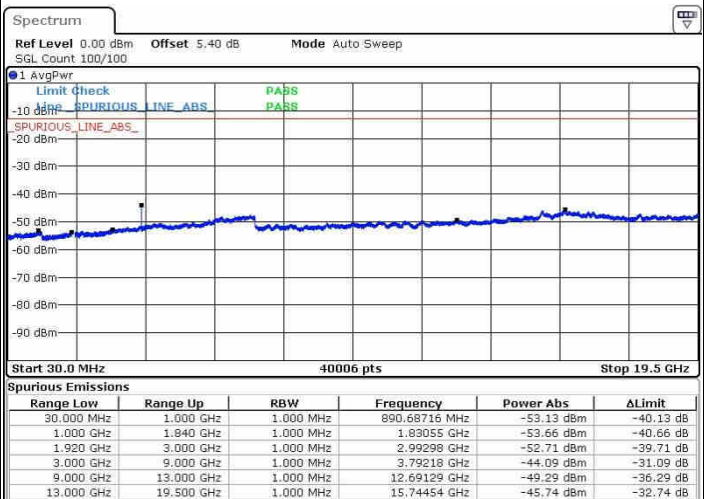

Highest Channel / 16QAM

Date: 21.OCT.2016 17:09:19

LTE Band 25 / 10MHz

Highest Channel / QPSK

Date: 21.OCT.2016 17:15:29

Highest Channel / 16QAM

Date: 21.OCT.2016 17:16:24

LTE Band 25 / 15MHz

Highest Channel / QPSK

Date: 21.OCT.2016 17:22:35

Highest Channel / 16QAM

Date: 21.OCT.2016 17:23:30

LTE Band 25 / 20MHz

Highest Channel / QPSK

Date: 21.OCT.2016 17:29:40

Highest Channel / 16QAM

Date: 21.OCT.2016 17:30:36

LTE Band 26 / 1.4MHz

Lowest Channel / QPSK

Lowest Channel / 16QAM

Date: 22.OCT.2016 01:48:58

Date: 22.OCT.2016 01:48:32

Middle Channel / QPSK

Middle Channel / 16QAM