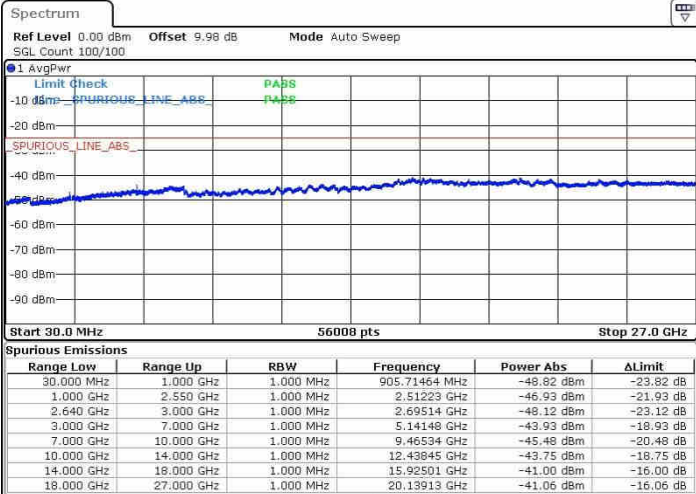

Date: 21.OCT.2016 22:28:53

Middle Channel / 16QAM

Date: 21.OCT.2016 22:31:48

LTE Band 38 / 5MHz

Highest Channel / QPSK

Highest Channel / 16QAM

Date: 21.OCT.2016 22:29:46

Date: 21.OCT.2016 22:32:52

LTE Band 38 / 10MHz

Lowest Channel / QPSK

Lowest Channel / 16QAM

Date: 21.OCT.2016 23:45:24

Date: 21.OCT.2016 23:50:56

LTE Band 38 / 10MHz

Middle Channel / QPSK

Middle Channel / 16QAM