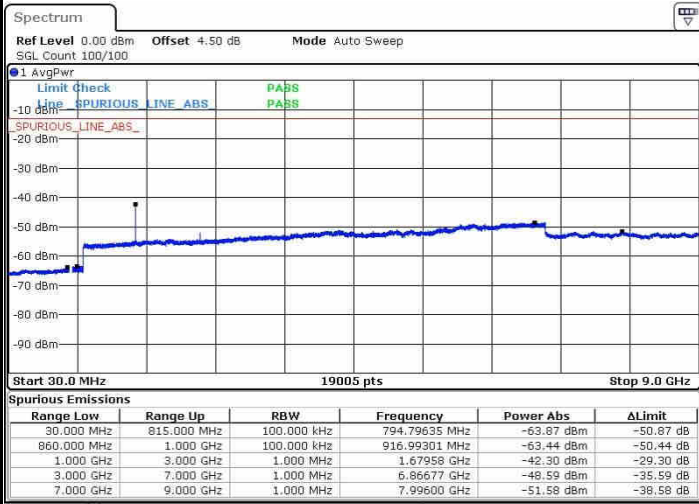

Date: 22.OCT.2016 02:45:09

Highest Channel / 16QAM

Date: 22.OCT.2016 02:44:38

LTE Band 26 / 10MHz

Lowest Channel / QPSK

Date: 22.OCT.2016 02:58:58

Lowest Channel / 16QAM

Date: 22.OCT.2016 02:59:29

LTE Band 26 / 10MHz

Middle Channel / QPSK

Middle Channel / 16QAM

Date: 22.OCT.2016 03:01:45

Date: 22.OCT.2016 03:03:18

Highest Channel / QPSK

Highest Channel / 16QAM

Date: 22.OCT.2016 03:04:54