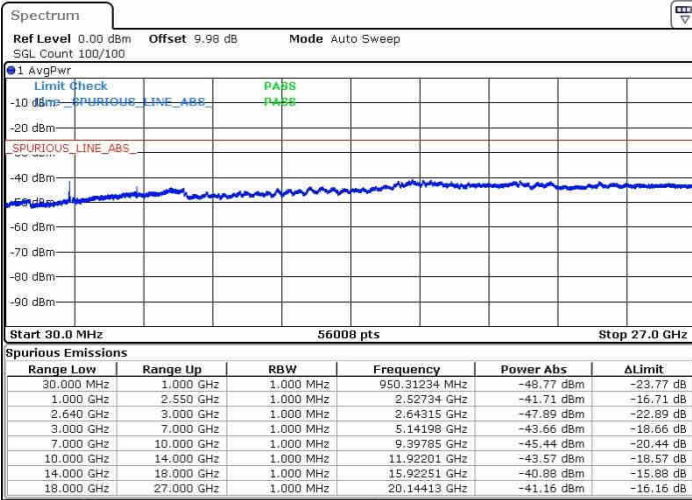

LTE Band 38 / 10MHz

Lowest Channel / QPSK

Lowest Channel / 16QAM

Date: 21.OCT.2016 23:45:24

Date: 21.OCT.2016 23:50:56

LTE Band 38 / 10MHz

Middle Channel / QPSK

Middle Channel / 16QAM

Date: 21.OCT.2016 23:47:13

Date: 21.OCT.2016 23:51:47

Highest Channel / QPSK

Highest Channel / 16QAM

Date: 21.OCT.2016 23:48:58

Date: 21.OCT.2016 23:52:48

LTE Band 38 / 15MHz

Lowest Channel / QPSK

Lowest Channel / 16QAM

Date: 22.OCT.2016 00:30:07

Date: 22.OCT.2016 00:34:56

Middle Channel / QPSK

Middle Channel / 16QAM

Date: 22.OCT.2016 00:31:51

Date: 22.OCT.2016 00:36:56

LTE Band 38 / 15MHz