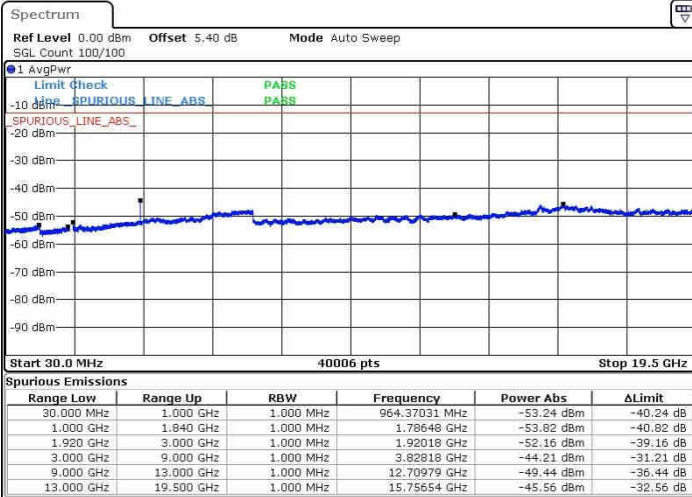

Highest Channel / 16QAM

Date: 21.OCT.2016 16:30:12

Date: 21.OCT.2016 16:31:07

LTE Band 25 / 1.4MHz

Highest Channel / QPSK

Highest Channel / 16QAM

Date: 21.OCT.2016 17:57:41

Date: 21.OCT.2016 17:58:38

LTE Band 25 / 3MHz

Highest Channel / QPSK

Highest Channel / 16QAM

Date: 21.OCT.2016 17:01:17

Date: 21.OCT.2016 17:02:13

LTE Band 25 / 5MHz

Highest Channel / QPSK

Date: 21.OCT.2016 17:08:23