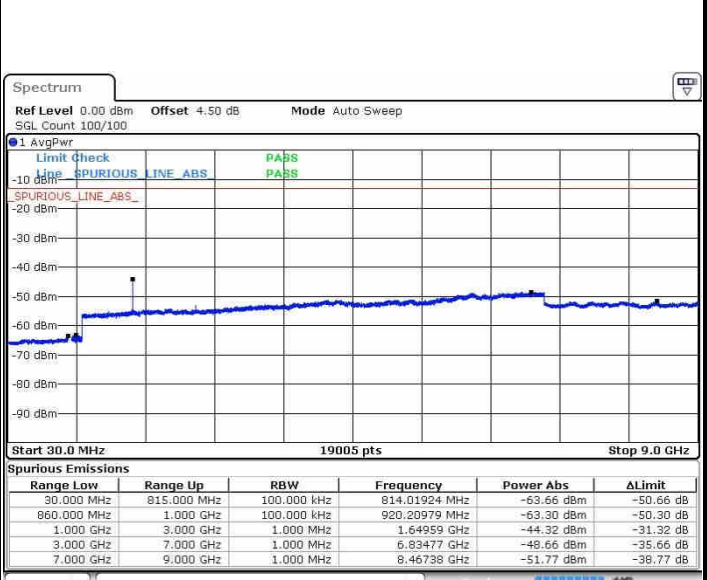

Date: 22.OCT.2016 02:42:46

Date: 22.OCT.2016 02:42:20

Middle Channel / QPSK

Middle Channel / 16QAM

Date: 22.OCT.2016 02:43:13

Date: 22.OCT.2016 02:43:43

LTE Band 26 / 5MHz

Highest Channel / QPSK

Date: 22.OCT.2016 02:45:09

Highest Channel / 16QAM

Date: 22.OCT.2016 02:44:38

LTE Band 26 / 10MHz

Lowest Channel / QPSK

Date: 22.OCT.2016 02:58:58

Lowest Channel / 16QAM

Date: 22.OCT.2016 02:59:29

LTE Band 26 / 10MHz

Middle Channel / QPSK

Middle Channel / 16QAM

Date: 22.OCT.2016 03:01:45

Date: 22.OCT.2016 03:03:18

Highest Channel / QPSK

Highest Channel / 16QAM

Date: 22.OCT.2016 03:04:54