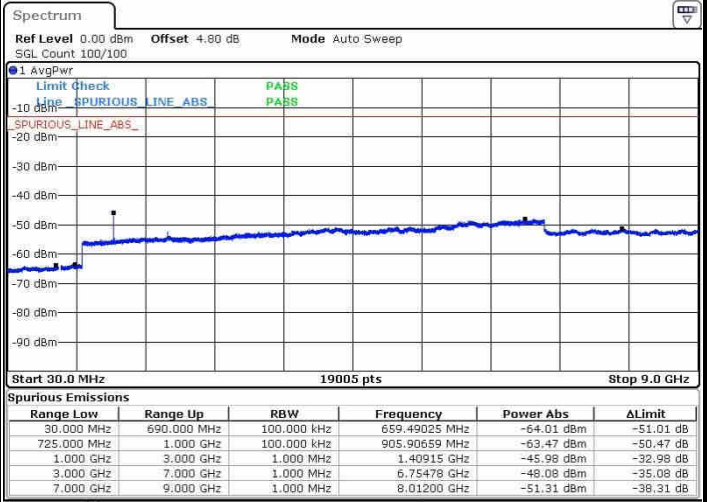

LTE Band 17 / 5MHz

Lowest Channel / QPSK

Lowest Channel / 16QAM

Date: 21.OCT.2016 16:03:55

Date: 21.OCT.2016 16:04:50