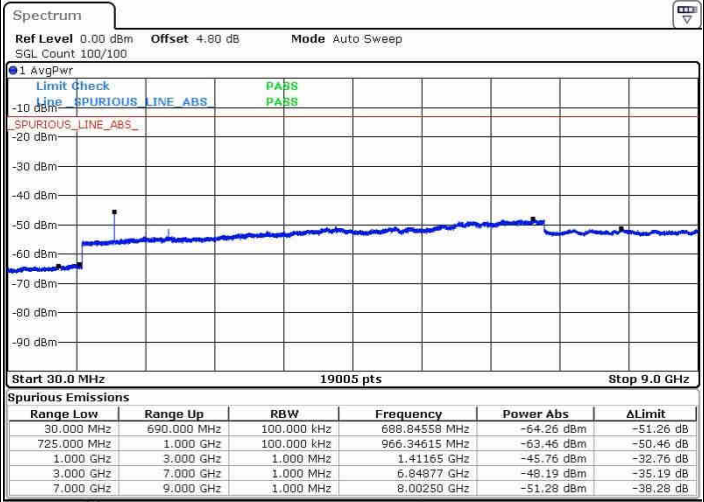

LTE Band 17 / 5MHz

Highest Channel / QPSK

Date: 21.OCT.2016 16:13:31

Highest Channel / 16QAM

Date: 21.OCT.2016 16:14:26

LTE Band 17 / 10MHz

Lowest Channel / QPSK

Date: 21.OCT.2016 16:20:36

Lowest Channel / 16QAM

Date: 21.OCT.2016 16:21:31

LTE Band 17 / 10MHz

Middle Channel / QPSK

Middle Channel / 16QAM

Date: 21.OCT.2016 16:23:08

Date: 21.OCT.2016 16:24:03

Highest Channel / QPSK

Highest Channel / 16QAM

Date: 21.OCT.2016 16:30:12

Date: 21.OCT.2016 16:31:07

LTE Band 25 / 1.4MHz

Highest Channel / QPSK

Highest Channel / 16QAM

Date: 21.OCT.2016 17:57:41

Date: 21.OCT.2016 17:58:38

LTE Band 25 / 3MHz

Highest Channel / QPSK

Highest Channel / 16QAM

Date: 21.OCT.2016 17:01:17

Date: 21.OCT.2016 17:02:13

LTE Band 25 / 5MHz

Highest Channel / QPSK

Date: 21.OCT.2016 17:08:23