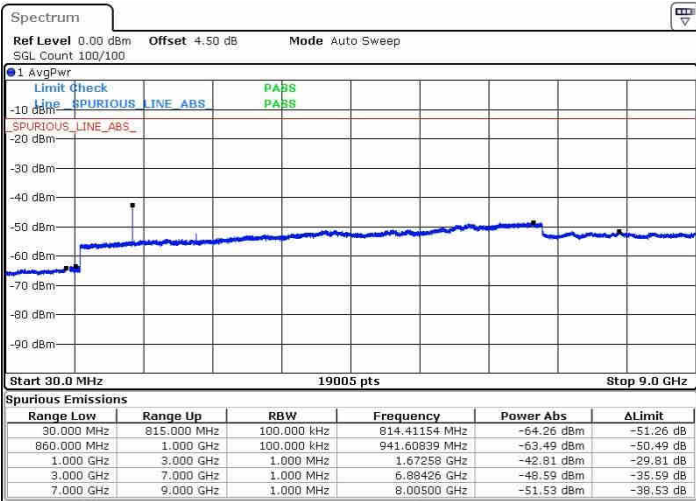

Highest Channel / QPSK

Date: 21.OCT.2016 17:22:35

Highest Channel / 16QAM

Date: 21.OCT.2016 17:23:30

LTE Band 25 / 20MHz

Highest Channel / QPSK

Date: 21.OCT.2016 17:29:40

Highest Channel / 16QAM

Date: 21.OCT.2016 17:30:36

LTE Band 26 / 1.4MHz

Lowest Channel / QPSK

Lowest Channel / 16QAM

Date: 22.OCT.2016 01:48:58

Date: 22.OCT.2016 01:48:32

Middle Channel / QPSK

Middle Channel / 16QAM

Date: 22.OCT.2016 01:48:26

Date: 22.OCT.2016 01:50:18

LTE Band 26 / 1.4MHz

Highest Channel / QPSK

Highest Channel / 16QAM

Date: 22.OCT.2016 01:51:16

Date: 22.OCT.2016 01:50:47

LTE Band 26 / 3MHz