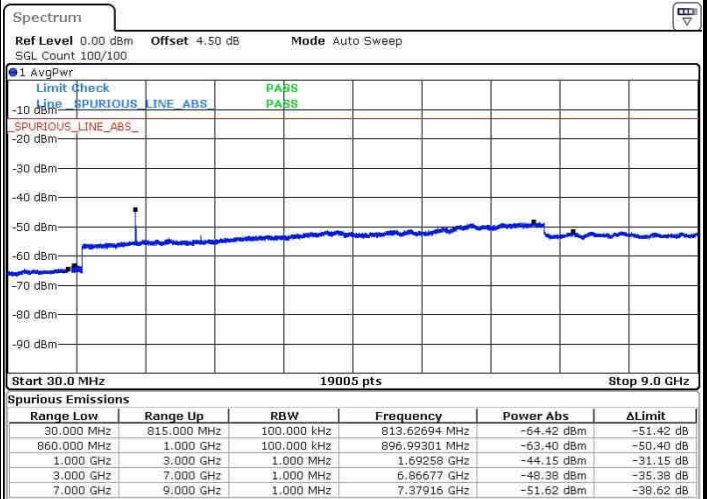

Date: 22.OCT.2016 01:48:26

Date: 22.OCT.2016 01:50:18

LTE Band 26 / 1.4MHz

Highest Channel / QPSK

Highest Channel / 16QAM

Date: 22.OCT.2016 01:51:16

Date: 22.OCT.2016 01:50:47

LTE Band 26 / 3MHz

Lowest Channel / QPSK

Lowest Channel / 16QAM

Date: 22.OCT.2016 02:16:42

Date: 22.OCT.2016 02:15:08

LTE Band 26 / 3MHz

Middle Channel / QPSK

Middle Channel / 16QAM

Date: 22.OCT.2016 02:17:30

Date: 22.OCT.2016 02:18:03

Highest Channel / QPSK

Highest Channel / 16QAM

Date: 22.OCT.2016 02:19:27

Date: 22.OCT.2016 02:18:43

LTE Band 26 / 5MHz

Lowest Channel / QPSK

Lowest Channel / 16QAM

Date: 22.OCT.2016 02:42:46

Date: 22.OCT.2016 02:42:20

Middle Channel / QPSK

Middle Channel / 16QAM

Date: 22.OCT.2016 02:43:13

Date: 22.OCT.2016 02:43:43

LTE Band 26 / 5MHz

Highest Channel / QPSK