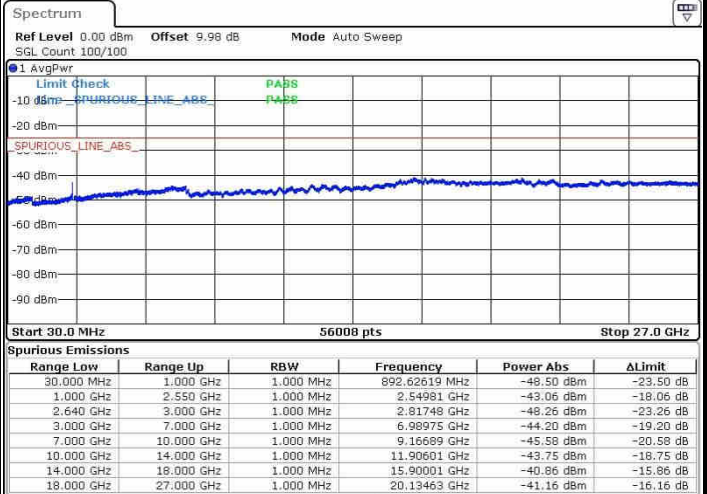

LTE Band 38 / 10MHz

Lowest Channel / QPSK

Lowest Channel / 16QAM

Date: 21.OCT.2016 23:45:24

Date: 21.OCT.2016 23:50:56