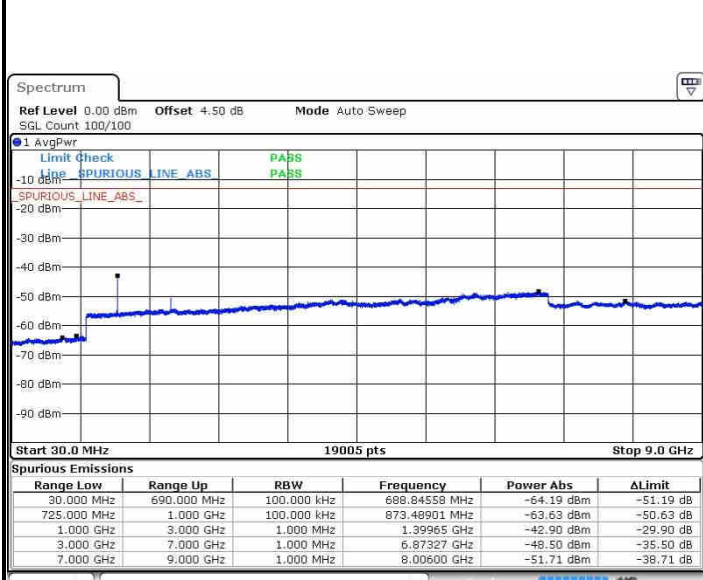

LTE Band 12 / 5MHz

Lowest Channel / QPSK

Lowest Channel / 16QAM

Date: 21.OCT.2016 12:02:15

Date: 21.OCT.2016 12:03:10

Middle Channel / QPSK

Middle Channel / 16QAM

Date: 21.OCT.2016 12:05:00

Date: 21.OCT.2016 12:04:05

LTE Band 12 / 5MHz

Highest Channel / QPSK

Date: 21.OCT.2016 12:05:55

Highest Channel / 16QAM

Date: 21.OCT.2016 12:06:50

LTE Band 12 / 10MHz

Lowest Channel / QPSK

Date: 21.OCT.2016 12:18:56

Lowest Channel / 16QAM

Date: 21.OCT.2016 12:19:51

LTE Band 12 / 10MHz

Middle Channel / QPSK

Middle Channel / 16QAM

Date: 21.OCT.2016 12:21:40

Date: 21.OCT.2016 12:20:45

Highest Channel / QPSK

Highest Channel / 16QAM

Date: 21.OCT.2016 12:22:35

Date: 21.OCT.2016 12:23:30

LTE Band 13 / 5MHz

Lowest Channel / QPSK

Lowest Channel / 16QAM

Date: 21.OCT.2016 13:00:20