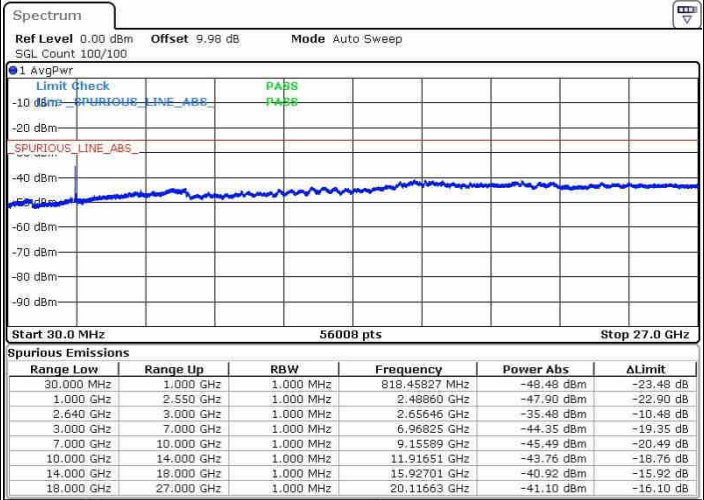

Date: 21.OCT.2016 23:47:13

Date: 21.OCT.2016 23:51:47

Highest Channel / QPSK

Highest Channel / 16QAM

Date: 21.OCT.2016 23:48:58

Date: 21.OCT.2016 23:52:48

LTE Band 38 / 15MHz

Lowest Channel / QPSK

Lowest Channel / 16QAM

Date: 22.OCT.2016 00:30:07

Date: 22.OCT.2016 00:34:56

Middle Channel / QPSK

Middle Channel / 16QAM

Date: 22.OCT.2016 00:31:51

Date: 22.OCT.2016 00:36:56

LTE Band 38 / 15MHz

Highest Channel / QPSK

Date: 22.OCT.2016 00:32:42

Highest Channel / 16QAM

Date: 22.OCT.2016 00:38:02

LTE Band 38 / 20MHz

Lowest Channel / QPSK

Date: 22.OCT.2016 01:27:52

Lowest Channel / 16QAM