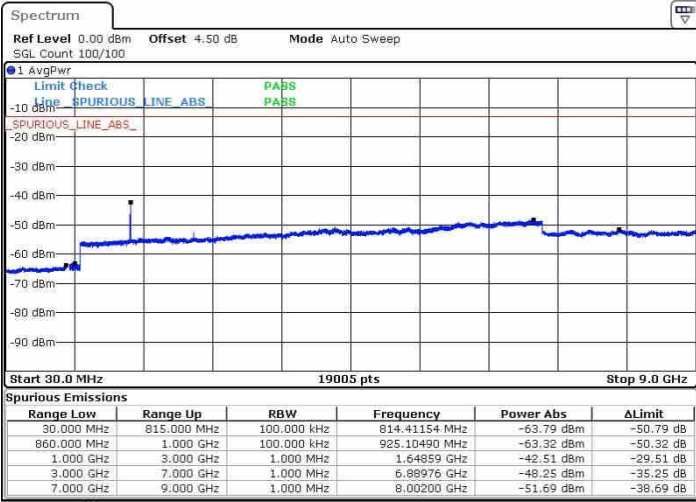

Highest Channel / 16QAM

Date: 21.OCT.2016 17:09:19

LTE Band 25 / 10MHz

Highest Channel / QPSK

Date: 21.OCT.2016 17:15:29

Highest Channel / 16QAM

Date: 21.OCT.2016 17:16:24

LTE Band 25 / 15MHz

Highest Channel / QPSK

Date: 21.OCT.2016 17:22:35

Highest Channel / 16QAM

Date: 21.OCT.2016 17:23:30

LTE Band 25 / 20MHz

Highest Channel / QPSK

Date: 21.OCT.2016 17:29:40

Highest Channel / 16QAM

Date: 21.OCT.2016 17:30:36

LTE Band 26 / 1.4MHz

Lowest Channel / QPSK

Lowest Channel / 16QAM

Date: 22.OCT.2016 01:48:58

Date: 22.OCT.2016 01:48:32

Middle Channel / QPSK

Middle Channel / 16QAM