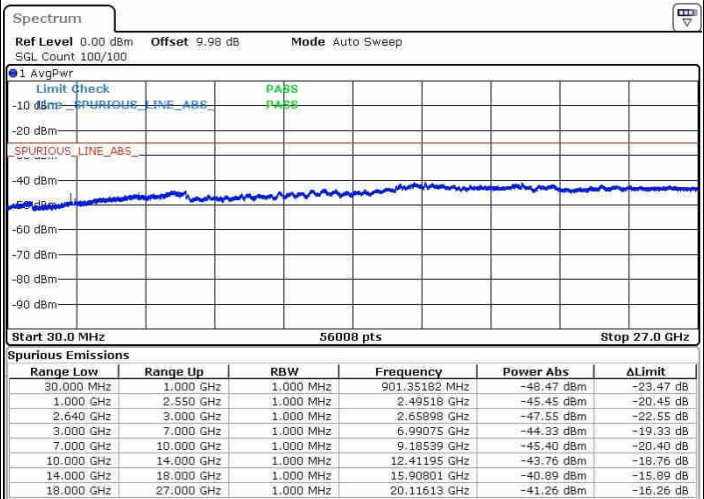

Lowest Channel / 16QAM

Date: 22.OCT.2016 00:30:07

Date: 22.OCT.2016 00:34:56

Middle Channel / QPSK

Middle Channel / 16QAM

Date: 22.OCT.2016 00:31:51

Date: 22.OCT.2016 00:36:56

LTE Band 38 / 15MHz

Highest Channel / QPSK

Date: 22.OCT.2016 00:32:42

Highest Channel / 16QAM

Date: 22.OCT.2016 00:38:02

LTE Band 38 / 20MHz

Lowest Channel / QPSK

Date: 22.OCT.2016 01:27:52

Lowest Channel / 16QAM

Date: 22.OCT.2016 01:34:17

LTE Band 38 / 20MHz

Middle Channel / QPSK

Middle Channel / 16QAM

Date: 22.OCT.2016 01:29:35

Date: 22.OCT.2016 01:35:09

Highest Channel / QPSK

Highest Channel / 16QAM