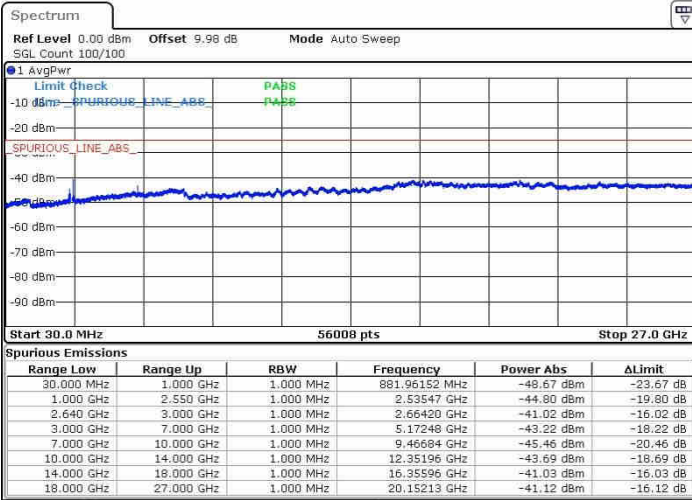

Lowest Channel / 16QAM

Date: 22.OCT.2016 00:30:07

Date: 22.OCT.2016 00:34:56

Middle Channel / QPSK

Middle Channel / 16QAM

Date: 22.OCT.2016 00:31:51

Date: 22.OCT.2016 00:36:56

LTE Band 38 / 15MHz

Highest Channel / QPSK

Date: 22.OCT.2016 00:32:42

Highest Channel / 16QAM

Date: 22.OCT.2016 00:38:02

LTE Band 38 / 20MHz

Lowest Channel / QPSK

Date: 22.OCT.2016 01:27:52

Lowest Channel / 16QAM

Date: 22.OCT.2016 01:34:17

LTE Band 38 / 20MHz

Middle Channel / QPSK

Middle Channel / 16QAM

Date: 22.OCT.2016 01:29:35

Date: 22.OCT.2016 01:35:09

Highest Channel / QPSK

Highest Channel / 16QAM