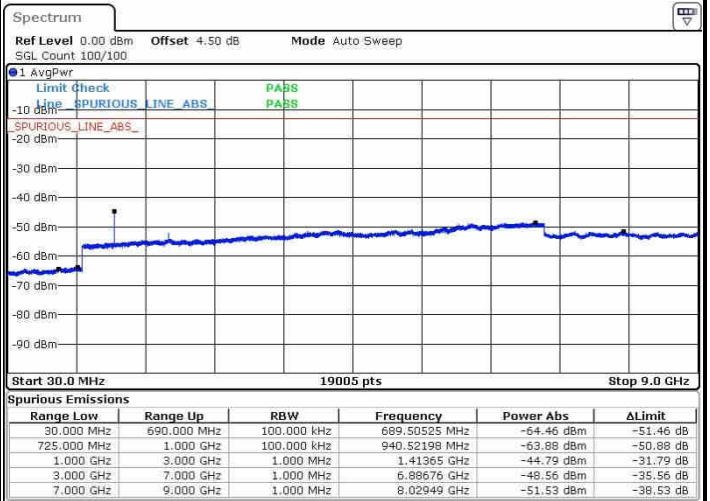

Date: 21.OCT.2016 12:04:05

LTE Band 12 / 5MHz

Highest Channel / QPSK

Date: 21.OCT.2016 12:05:55

Highest Channel / 16QAM

Date: 21.OCT.2016 12:06:50

LTE Band 12 / 10MHz

Lowest Channel / QPSK

Date: 21.OCT.2016 12:18:56

Lowest Channel / 16QAM

Date: 21.OCT.2016 12:19:51

LTE Band 12 / 10MHz

Middle Channel / QPSK

Middle Channel / 16QAM

Date: 21.OCT.2016 12:21:40

Date: 21.OCT.2016 12:20:45

Highest Channel / QPSK

Highest Channel / 16QAM

Date: 21.OCT.2016 12:22:35

Date: 21.OCT.2016 12:23:30

LTE Band 13 / 5MHz

Lowest Channel / QPSK

Lowest Channel / 16QAM

Date: 21.OCT.2016 13:00:20