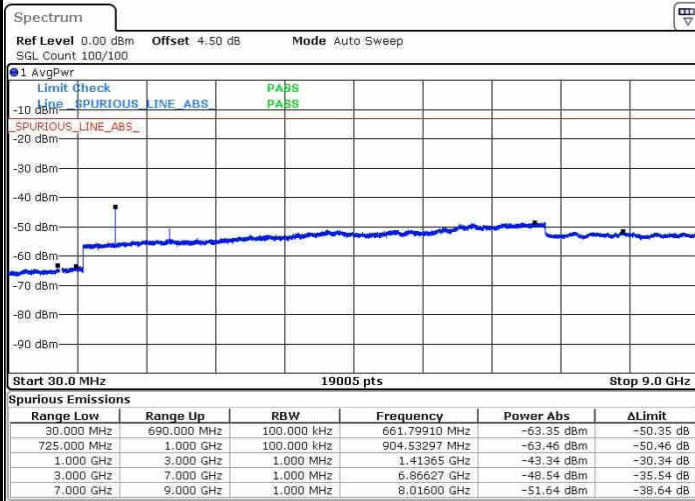

Date: 21.OCT.2016 12:18:56

Lowest Channel / 16QAM

Date: 21.OCT.2016 12:19:51

LTE Band 12 / 10MHz

Middle Channel / QPSK

Middle Channel / 16QAM

Date: 21.OCT.2016 12:21:40

Date: 21.OCT.2016 12:20:45

Highest Channel / QPSK

Highest Channel / 16QAM

Date: 21.OCT.2016 12:22:35

Date: 21.OCT.2016 12:23:30

LTE Band 13 / 5MHz

Lowest Channel / QPSK

Lowest Channel / 16QAM

Date: 21.OCT.2016 13:00:20