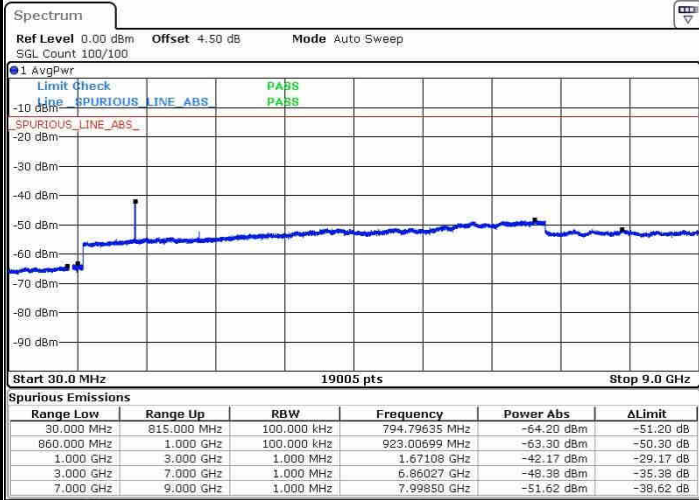

Date: 22.OCT.2016 01:48:26

Date: 22.OCT.2016 01:50:18

LTE Band 26 / 1.4MHz

Highest Channel / QPSK

Highest Channel / 16QAM

Date: 22.OCT.2016 01:51:16

Date: 22.OCT.2016 01:50:47

LTE Band 26 / 3MHz

Lowest Channel / QPSK

Lowest Channel / 16QAM

Date: 22.OCT.2016 02:16:42

Date: 22.OCT.2016 02:15:08

LTE Band 26 / 3MHz

Middle Channel / QPSK

Middle Channel / 16QAM

Date: 22.OCT.2016 02:17:30

Date: 22.OCT.2016 02:18:03

Highest Channel / QPSK

Highest Channel / 16QAM

Date: 22.OCT.2016 02:19:27

Date: 22.OCT.2016 02:18:43

LTE Band 26 / 5MHz

Lowest Channel / QPSK

Lowest Channel / 16QAM