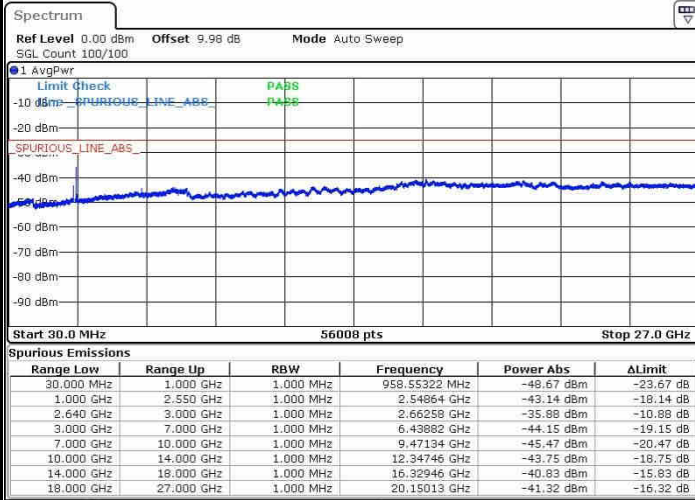

Date: 21.OCT.2016 23:47:13

Date: 21.OCT.2016 23:51:47

Highest Channel / QPSK

Highest Channel / 16QAM

Date: 21.OCT.2016 23:48:58

Date: 21.OCT.2016 23:52:48

LTE Band 38 / 15MHz

Lowest Channel / QPSK

Lowest Channel / 16QAM

Date: 22.OCT.2016 00:30:07

Date: 22.OCT.2016 00:34:56

Middle Channel / QPSK

Middle Channel / 16QAM

Date: 22.OCT.2016 00:31:51

Date: 22.OCT.2016 00:36:56

LTE Band 38 / 15MHz

Highest Channel / QPSK

Date: 22.OCT.2016 00:32:42

Highest Channel / 16QAM

Date: 22.OCT.2016 00:38:02

LTE Band 38 / 20MHz

Lowest Channel / QPSK

Date: 22.OCT.2016 01:27:52

Lowest Channel / 16QAM