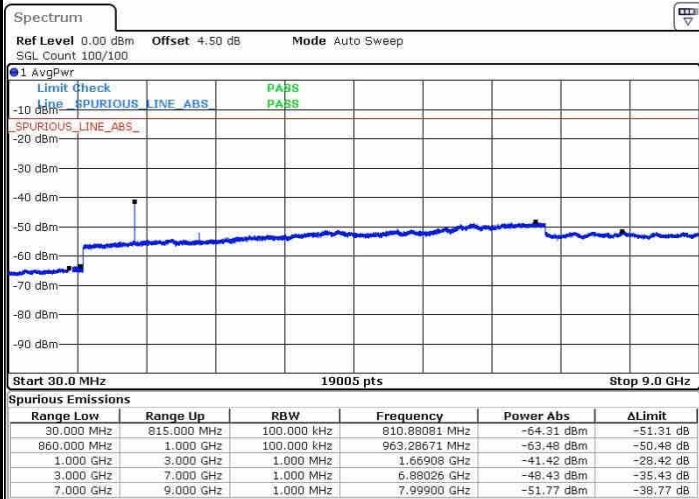

Date: 22.OCT.2016 02:18:03

Highest Channel / QPSK

Highest Channel / 16QAM

Date: 22.OCT.2016 02:19:27

Date: 22.OCT.2016 02:18:43

LTE Band 26 / 5MHz

Lowest Channel / QPSK

Lowest Channel / 16QAM

Date: 22.OCT.2016 02:42:46

Date: 22.OCT.2016 02:42:20

Middle Channel / QPSK

Middle Channel / 16QAM

Date: 22.OCT.2016 02:43:13

Date: 22.OCT.2016 02:43:43

LTE Band 26 / 5MHz

Highest Channel / QPSK