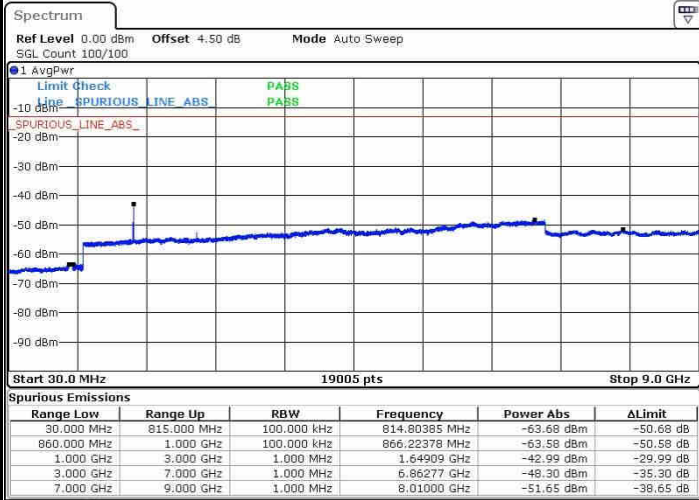

Lowest Channel / QPSK

Lowest Channel / 16QAM

Date: 22.OCT.2016 02:16:42

Date: 22.OCT.2016 02:15:08

LTE Band 26 / 3MHz

Middle Channel / QPSK

Middle Channel / 16QAM

Date: 22.OCT.2016 02:17:30

Date: 22.OCT.2016 02:18:03

Highest Channel / QPSK

Highest Channel / 16QAM

Date: 22.OCT.2016 02:19:27

Date: 22.OCT.2016 02:18:43

LTE Band 26 / 5MHz

Lowest Channel / QPSK

Lowest Channel / 16QAM

Date: 22.OCT.2016 02:42:46

Date: 22.OCT.2016 02:42:20

Middle Channel / QPSK

Middle Channel / 16QAM

Date: 22.OCT.2016 02:43:13

Date: 22.OCT.2016 02:43:43

LTE Band 26 / 5MHz

Highest Channel / QPSK