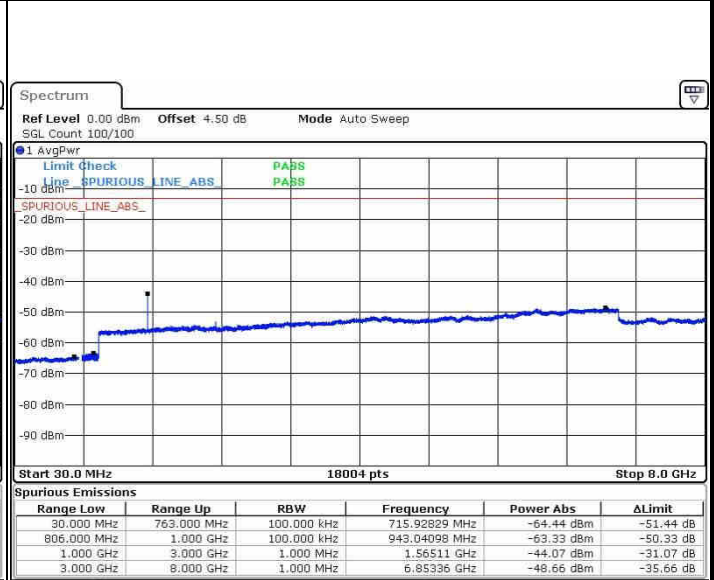

Highest Channel / QPSK

Highest Channel / 16QAM

Date: 21.OCT.2016 12:22:35

Date: 21.OCT.2016 12:23:30

LTE Band 13 / 5MHz

Lowest Channel / QPSK

Lowest Channel / 16QAM

Date: 21.OCT.2016 13:00:20

Date: 21.OCT.2016 13:01:15

Middle Channel / QPSK

Middle Channel / 16QAM

Date: 21.OCT.2016 13:03:05

Date: 21.OCT.2016 13:02:10

LTE Band 13 / 5MHz

Highest Channel / QPSK

Date: 21.OCT.2016 13:03:59

Highest Channel / 16QAM

Date: 21.OCT.2016 13:04:54

LTE Band 13 / 10MHz

Middle Channel / QPSK

Date: 21.OCT.2016 13:07:28

Middle Channel / 16QAM

Date: 21.OCT.2016 13:06:31

LTE Band 17 / 5MHz