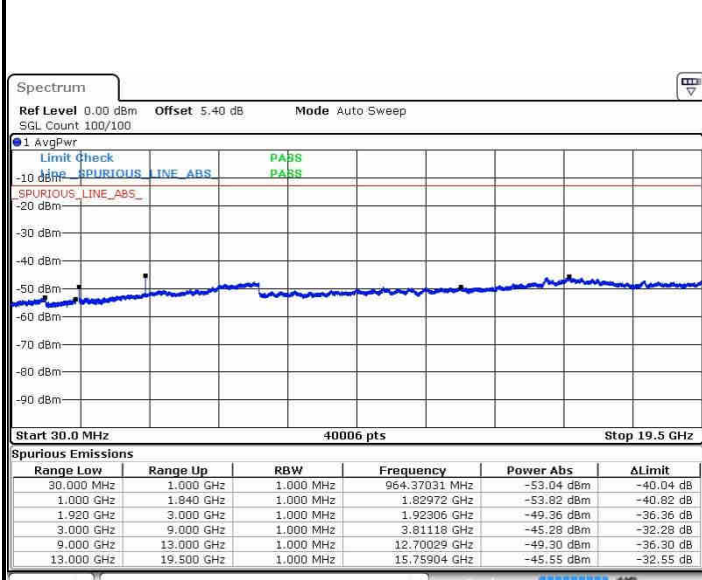

Highest Channel / 16QAM

Date: 21.OCT.2016 16:30:12

Date: 21.OCT.2016 16:31:07

LTE Band 25 / 1.4MHz

Highest Channel / QPSK

Highest Channel / 16QAM

Date: 21.OCT.2016 17:57:41

Date: 21.OCT.2016 17:58:38

LTE Band 25 / 3MHz

Highest Channel / QPSK

Highest Channel / 16QAM

Date: 21.OCT.2016 17:01:17

Date: 21.OCT.2016 17:02:13

LTE Band 25 / 5MHz

Highest Channel / QPSK

Date: 21.OCT.2016 17:08:23

Highest Channel / 16QAM

Date: 21.OCT.2016 17:09:19

LTE Band 25 / 10MHz

Highest Channel / QPSK

Date: 21.OCT.2016 17:15:29

Highest Channel / 16QAM

Date: 21.OCT.2016 17:16:24

LTE Band 25 / 15MHz

Highest Channel / QPSK

Date: 21.OCT.2016 17:22:35

Highest Channel / 16QAM

Date: 21.OCT.2016 17:23:30

LTE Band 25 / 20MHz

Highest Channel / QPSK

Date: 21.OCT.2016 17:29:40

Highest Channel / 16QAM