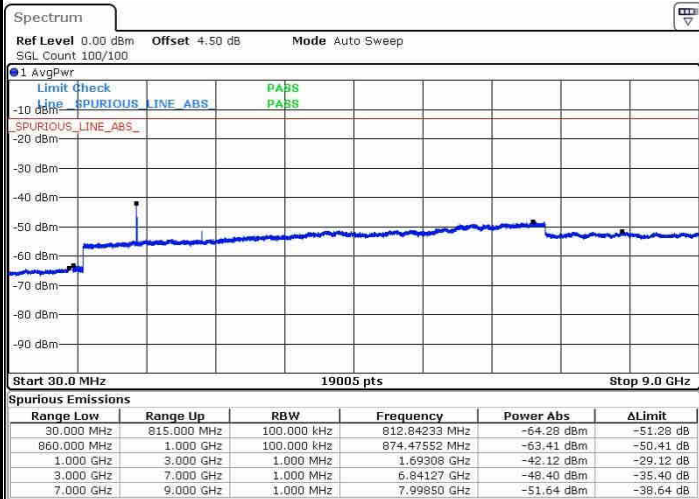

Date: 22.OCT.2016 01:48:26

Date: 22.OCT.2016 01:50:18

LTE Band 26 / 1.4MHz

Highest Channel / QPSK

Highest Channel / 16QAM

Date: 22.OCT.2016 01:51:16

Date: 22.OCT.2016 01:50:47

LTE Band 26 / 3MHz

Lowest Channel / QPSK

Lowest Channel / 16QAM

Date: 22.OCT.2016 02:16:42

Date: 22.OCT.2016 02:15:08

LTE Band 26 / 3MHz

Middle Channel / QPSK

Middle Channel / 16QAM

Date: 22.OCT.2016 02:17:30

Date: 22.OCT.2016 02:18:03

Highest Channel / QPSK

Highest Channel / 16QAM

Date: 22.OCT.2016 02:19:27

Date: 22.OCT.2016 02:18:43

LTE Band 26 / 5MHz

Lowest Channel / QPSK

Lowest Channel / 16QAM