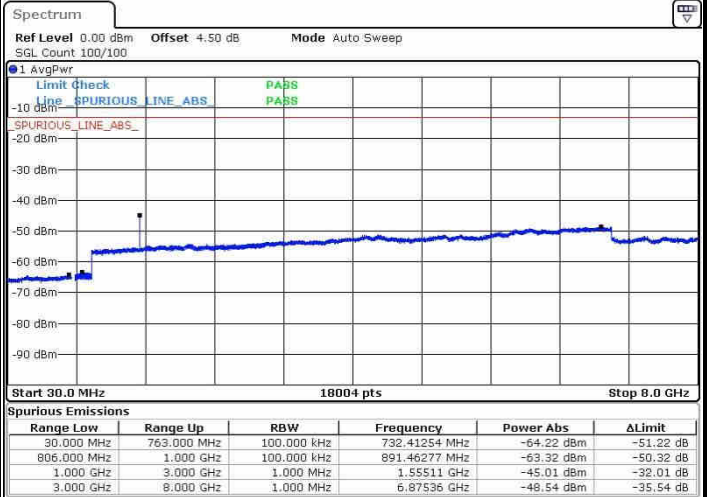

Highest Channel / QPSK

Highest Channel / 16QAM

Date: 21.OCT.2016 12:22:35

Date: 21.OCT.2016 12:23:30

LTE Band 13 / 5MHz

Lowest Channel / QPSK

Lowest Channel / 16QAM

Date: 21.OCT.2016 13:00:20

Date: 21.OCT.2016 13:01:15

Middle Channel / QPSK

Middle Channel / 16QAM

Date: 21.OCT.2016 13:03:05

Date: 21.OCT.2016 13:02:10

LTE Band 13 / 5MHz

Highest Channel / QPSK

Date: 21.OCT.2016 13:03:59