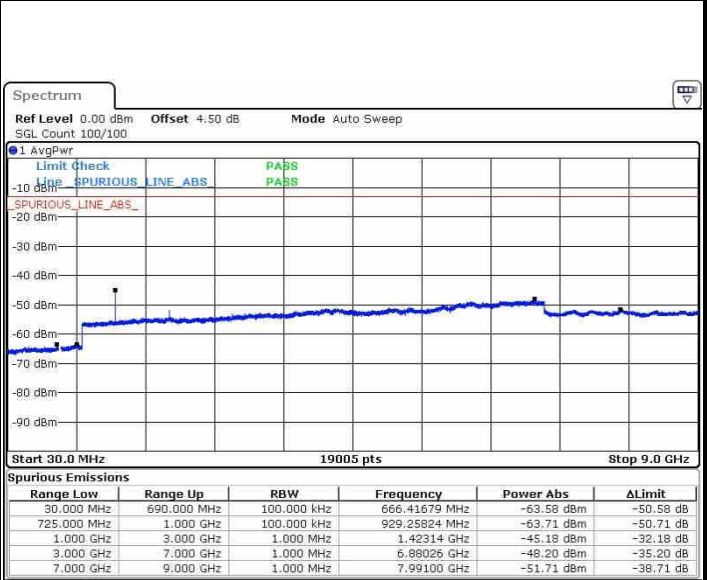

LTE Band 12 / 5MHz

Lowest Channel / QPSK

Lowest Channel / 16QAM

Date: 21.OCT.2016 12:02:15

Date: 21.OCT.2016 12:03:10

Middle Channel / QPSK

Middle Channel / 16QAM

Date: 21.OCT.2016 12:05:00

Date: 21.OCT.2016 12:04:05

LTE Band 12 / 5MHz

Highest Channel / QPSK

Date: 21.OCT.2016 12:05:55

Highest Channel / 16QAM

Date: 21.OCT.2016 12:06:50

LTE Band 12 / 10MHz

Lowest Channel / QPSK

Date: 21.OCT.2016 12:18:56

Lowest Channel / 16QAM

Date: 21.OCT.2016 12:19:51

LTE Band 12 / 10MHz

Middle Channel / QPSK

Middle Channel / 16QAM

Date: 21.OCT.2016 12:21:40

Date: 21.OCT.2016 12:20:45

Highest Channel / QPSK

Highest Channel / 16QAM

Date: 21.OCT.2016 12:22:35

Date: 21.OCT.2016 12:23:30

LTE Band 13 / 5MHz

Lowest Channel / QPSK

Lowest Channel / 16QAM

Date: 21.OCT.2016 13:00:20