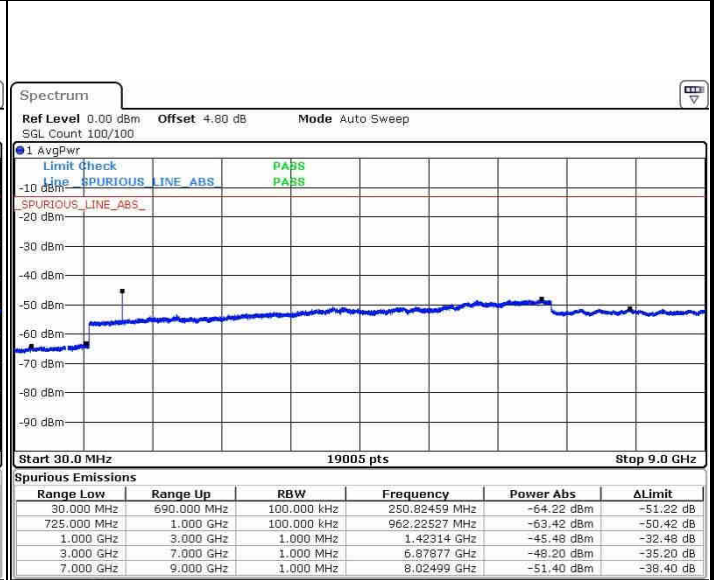

Highest Channel / 16QAM

Date: 21.OCT.2016 13:04:54

LTE Band 13 / 10MHz

Middle Channel / QPSK

Date: 21.OCT.2016 13:07:28

Middle Channel / 16QAM

Date: 21.OCT.2016 13:06:31

LTE Band 17 / 5MHz

Lowest Channel / QPSK

Lowest Channel / 16QAM

Date: 21.OCT.2016 16:03:55

Date: 21.OCT.2016 16:04:50

Middle Channel / QPSK

Middle Channel / 16QAM

Date: 21.OCT.2016 18:06:27

Date: 21.OCT.2016 18:07:22

LTE Band 17 / 5MHz

Highest Channel / QPSK

Date: 21.OCT.2016 16:13:31

Highest Channel / 16QAM

Date: 21.OCT.2016 16:14:26

LTE Band 17 / 10MHz

Lowest Channel / QPSK

Date: 21.OCT.2016 16:20:36

Lowest Channel / 16QAM

Date: 21.OCT.2016 16:21:31

LTE Band 17 / 10MHz

Middle Channel / QPSK

Middle Channel / 16QAM

Date: 21.OCT.2016 16:23:08

Date: 21.OCT.2016 16:24:03

Highest Channel / QPSK