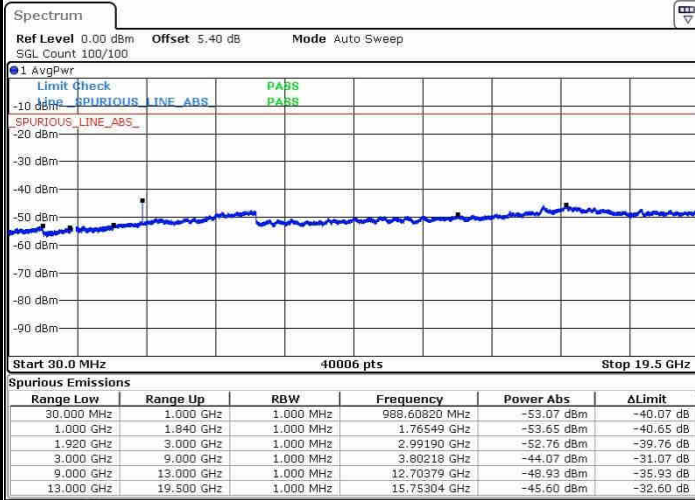

LTE Band 25 / 3MHz

Highest Channel / QPSK

Highest Channel / 16QAM

Date: 21.OCT.2016 17:01:17

Date: 21.OCT.2016 17:02:13

LTE Band 25 / 5MHz

Highest Channel / QPSK

Date: 21.OCT.2016 17:08:23

Highest Channel / 16QAM

Date: 21.OCT.2016 17:09:19

LTE Band 25 / 10MHz

Highest Channel / QPSK

Date: 21.OCT.2016 17:15:29

Highest Channel / 16QAM

Date: 21.OCT.2016 17:16:24

LTE Band 25 / 15MHz

Highest Channel / QPSK

Date: 21.OCT.2016 17:22:35

Highest Channel / 16QAM

Date: 21.OCT.2016 17:23:30

LTE Band 25 / 20MHz

Highest Channel / QPSK

Date: 21.OCT.2016 17:29:40

Highest Channel / 16QAM