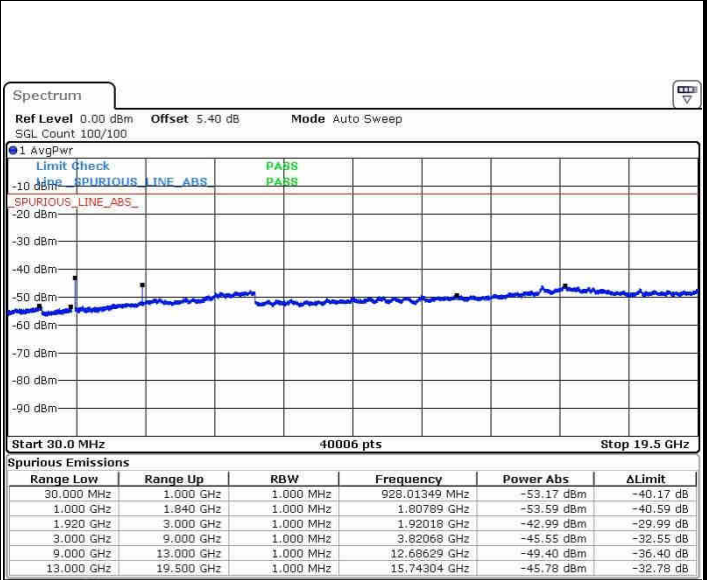

Highest Channel / 16QAM

Date: 21.OCT.2016 16:30:12

Date: 21.OCT.2016 16:31:07

LTE Band 25 / 1.4MHz

Highest Channel / QPSK

Highest Channel / 16QAM

Date: 21.OCT.2016 17:57:41

Date: 21.OCT.2016 17:58:38

LTE Band 25 / 3MHz

Highest Channel / QPSK

Highest Channel / 16QAM

Date: 21.OCT.2016 17:01:17

Date: 21.OCT.2016 17:02:13

LTE Band 25 / 5MHz

Highest Channel / QPSK

Date: 21.OCT.2016 17:08:23

Highest Channel / 16QAM

Date: 21.OCT.2016 17:09:19

LTE Band 25 / 10MHz

Highest Channel / QPSK

Date: 21.OCT.2016 17:15:29

Highest Channel / 16QAM

Date: 21.OCT.2016 17:16:24

LTE Band 25 / 15MHz

Highest Channel / QPSK

Date: 21.OCT.2016 17:22:35

Highest Channel / 16QAM

Date: 21.OCT.2016 17:23:30

LTE Band 25 / 20MHz

Highest Channel / QPSK

Date: 21.OCT.2016 17:29:40

Highest Channel / 16QAM