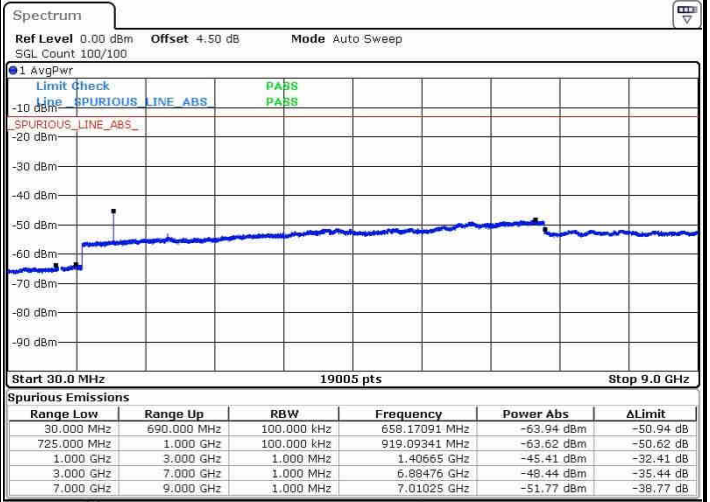

Date: 21.OCT.2016 12:04:05

LTE Band 12 / 5MHz

Highest Channel / QPSK

Date: 21.OCT.2016 12:05:55

Highest Channel / 16QAM

Date: 21.OCT.2016 12:06:50

LTE Band 12 / 10MHz

Lowest Channel / QPSK

Date: 21.OCT.2016 12:18:56

Lowest Channel / 16QAM

Date: 21.OCT.2016 12:19:51

LTE Band 12 / 10MHz

Middle Channel / QPSK

Middle Channel / 16QAM

Date: 21.OCT.2016 12:21:40

Date: 21.OCT.2016 12:20:45

Highest Channel / QPSK

Highest Channel / 16QAM

Date: 21.OCT.2016 12:22:35

Date: 21.OCT.2016 12:23:30

LTE Band 13 / 5MHz

Lowest Channel / QPSK

Lowest Channel / 16QAM

Date: 21.OCT.2016 13:00:20