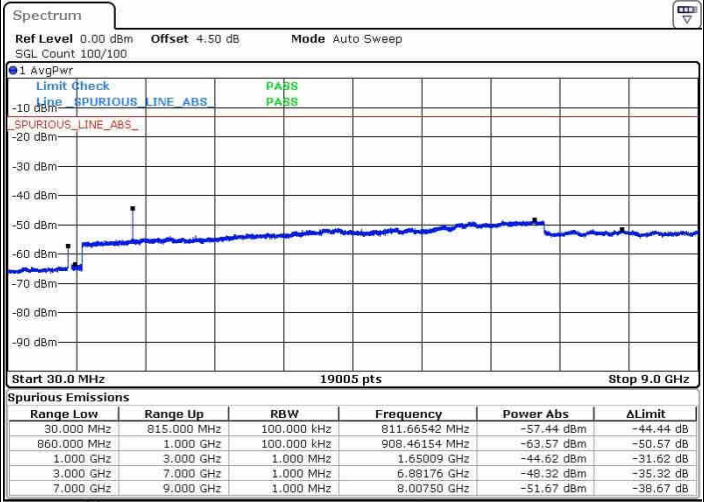

LTE Band 26 / 10MHz

Middle Channel / QPSK

Middle Channel / 16QAM

Date: 22.OCT.2016 03:01:45

Date: 22.OCT.2016 03:03:18

Highest Channel / QPSK

Highest Channel / 16QAM

Date: 22.OCT.2016 03:04:54

Date: 22.OCT.2016 03:03:46

LTE Band 26 / 15MHz

Lowest Channel / QPSK

Date: 22.OCT.2016 03:20:01

Lowest Channel / 16QAM

Date: 22.OCT.2016 03:19:25

Middle Channel / QPSK

Date: 22.OCT.2016 03:20:33

Middle Channel / 16QAM

Date: 22.OCT.2016 03:20:59

LTE Band 38 / 5MHz

Lowest Channel / QPSK

Date: 21.OCT.2016 22:26:46

Lowest Channel / 16QAM

Date: 21.OCT.2016 22:30:46

Middle Channel / QPSK

Date: 21.OCT.2016 22:28:53

Middle Channel / 16QAM

Date: 21.OCT.2016 22:31:48

LTE Band 38 / 5MHz

Highest Channel / QPSK

Highest Channel / 16QAM

Date: 21.OCT.2016 22:29:46

Date: 21.OCT.2016 22:32:52