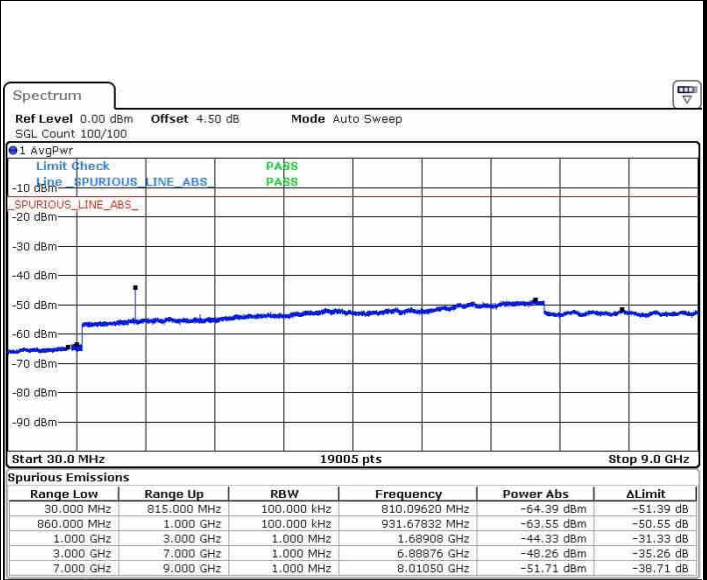

Date: 22.OCT.2016 02:18:03

Highest Channel / QPSK

Highest Channel / 16QAM

Date: 22.OCT.2016 02:19:27

Date: 22.OCT.2016 02:18:43

LTE Band 26 / 5MHz

Lowest Channel / QPSK

Lowest Channel / 16QAM

Date: 22.OCT.2016 02:42:46

Date: 22.OCT.2016 02:42:20

Middle Channel / QPSK

Middle Channel / 16QAM

Date: 22.OCT.2016 02:43:13

Date: 22.OCT.2016 02:43:43

LTE Band 26 / 5MHz

Highest Channel / QPSK

Date: 22.OCT.2016 02:45:09

Highest Channel / 16QAM

Date: 22.OCT.2016 02:44:38

LTE Band 26 / 10MHz

Lowest Channel / QPSK

Date: 22.OCT.2016 02:58:58

Lowest Channel / 16QAM

Date: 22.OCT.2016 02:59:29

LTE Band 26 / 10MHz

Middle Channel / QPSK

Middle Channel / 16QAM

Date: 22.OCT.2016 03:01:45

Date: 22.OCT.2016 03:03:18

Highest Channel / QPSK

Highest Channel / 16QAM

Date: 22.OCT.2016 03:04:54