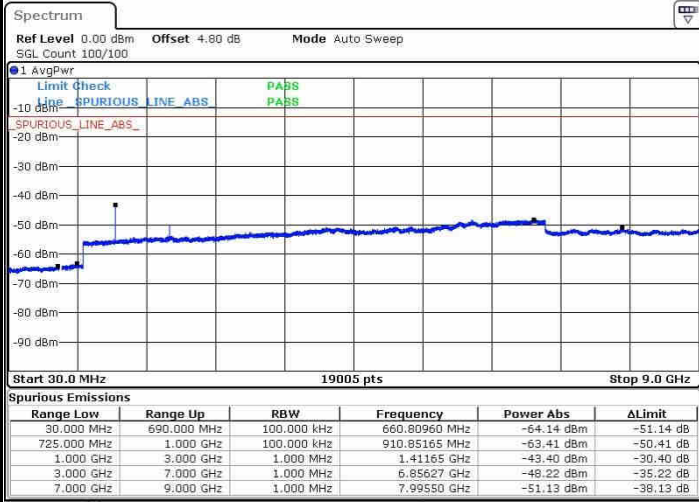

LTE Band 17 / 5MHz

Highest Channel / QPSK

Date: 21.OCT.2016 16:13:31

Highest Channel / 16QAM

Date: 21.OCT.2016 16:14:26

LTE Band 17 / 10MHz

Lowest Channel / QPSK

Date: 21.OCT.2016 16:20:36

Lowest Channel / 16QAM

Date: 21.OCT.2016 16:21:31

LTE Band 17 / 10MHz

Middle Channel / QPSK

Middle Channel / 16QAM

Date: 21.OCT.2016 16:23:08

Date: 21.OCT.2016 16:24:03

Highest Channel / QPSK

Highest Channel / 16QAM

Date: 21.OCT.2016 16:30:12

Date: 21.OCT.2016 16:31:07

LTE Band 25 / 1.4MHz

Highest Channel / QPSK

Highest Channel / 16QAM

Date: 21.OCT.2016 17:57:41

Date: 21.OCT.2016 17:58:38