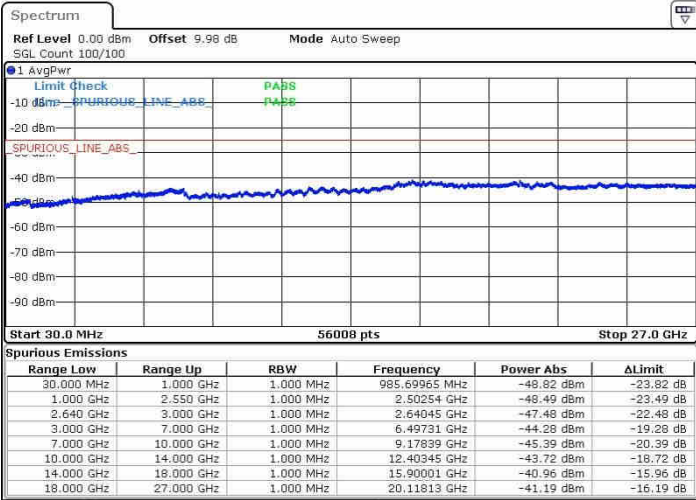

Date: 21.OCT.2016 22:28:53

Middle Channel / 16QAM

Date: 21.OCT.2016 22:31:48

LTE Band 38 / 5MHz

Highest Channel / QPSK

Highest Channel / 16QAM

Date: 21.OCT.2016 22:29:46

Date: 21.OCT.2016 22:32:52

LTE Band 38 / 10MHz

Lowest Channel / QPSK

Lowest Channel / 16QAM

Date: 21.OCT.2016 23:45:24

Date: 21.OCT.2016 23:50:56

LTE Band 38 / 10MHz

Middle Channel / QPSK

Middle Channel / 16QAM