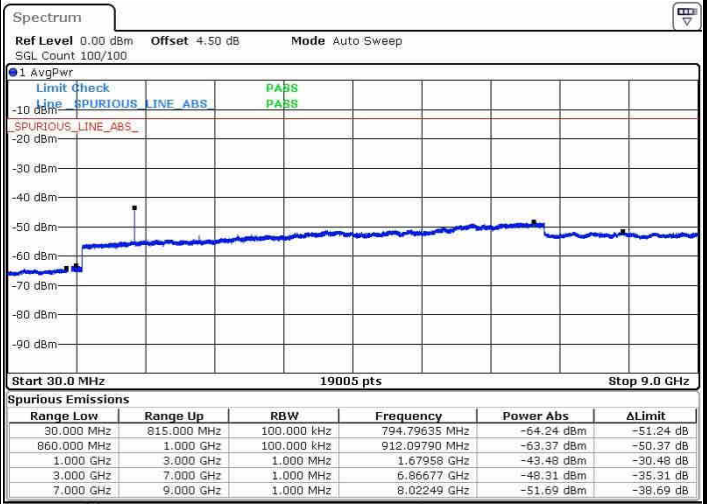

Date: 22.OCT.2016 02:45:09

Highest Channel / 16QAM

Date: 22.OCT.2016 02:44:38

LTE Band 26 / 10MHz

Lowest Channel / QPSK

Date: 22.OCT.2016 02:58:58

Lowest Channel / 16QAM

Date: 22.OCT.2016 02:59:29

LTE Band 26 / 10MHz

Middle Channel / QPSK

Middle Channel / 16QAM

Date: 22.OCT.2016 03:01:45

Date: 22.OCT.2016 03:03:18

Highest Channel / QPSK

Highest Channel / 16QAM

Date: 22.OCT.2016 03:04:54

Date: 22.OCT.2016 03:03:46

LTE Band 26 / 15MHz

Lowest Channel / QPSK

Date: 22.OCT.2016 03:20:01

Lowest Channel / 16QAM

Date: 22.OCT.2016 03:19:25

Middle Channel / QPSK

Date: 22.OCT.2016 03:20:33