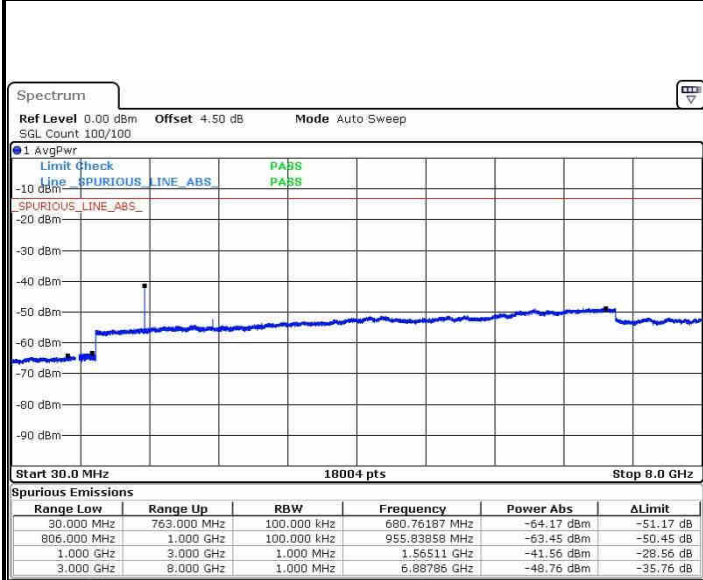

Highest Channel / QPSK

Highest Channel / 16QAM

Date: 21.OCT.2016 12:22:35

Date: 21.OCT.2016 12:23:30

LTE Band 13 / 5MHz

Lowest Channel / QPSK

Lowest Channel / 16QAM

Date: 21.OCT.2016 13:00:20

Date: 21.OCT.2016 13:01:15

Middle Channel / QPSK

Middle Channel / 16QAM

Date: 21.OCT.2016 13:03:05

Date: 21.OCT.2016 13:02:10

LTE Band 13 / 5MHz

Highest Channel / QPSK

Date: 21.OCT.2016 13:03:59

Highest Channel / 16QAM

Date: 21.OCT.2016 13:04:54

LTE Band 13 / 10MHz

Middle Channel / QPSK

Date: 21.OCT.2016 13:07:28

Middle Channel / 16QAM

Date: 21.OCT.2016 13:06:31

LTE Band 17 / 5MHz