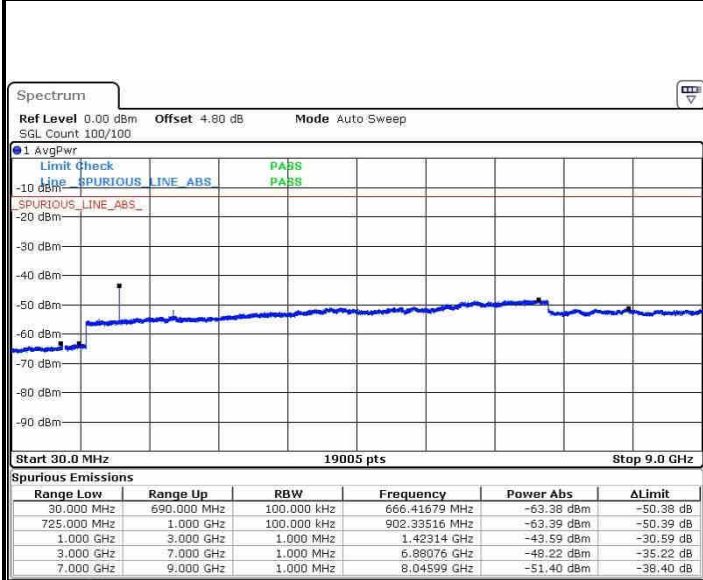

Highest Channel / 16QAM

Date: 21.OCT.2016 13:04:54

LTE Band 13 / 10MHz

Middle Channel / QPSK

Date: 21.OCT.2016 13:07:28

Middle Channel / 16QAM

Date: 21.OCT.2016 13:06:31

LTE Band 17 / 5MHz

Lowest Channel / QPSK

Lowest Channel / 16QAM

Date: 21.OCT.2016 16:03:55

Date: 21.OCT.2016 16:04:50

Middle Channel / QPSK

Middle Channel / 16QAM

Date: 21.OCT.2016 18:06:27

Date: 21.OCT.2016 18:07:22

LTE Band 17 / 5MHz

Highest Channel / QPSK

Date: 21.OCT.2016 16:13:31

Highest Channel / 16QAM

Date: 21.OCT.2016 16:14:26

LTE Band 17 / 10MHz

Lowest Channel / QPSK

Date: 21.OCT.2016 16:20:36

Lowest Channel / 16QAM

Date: 21.OCT.2016 16:21:31

LTE Band 17 / 10MHz

Middle Channel / QPSK

Middle Channel / 16QAM

Date: 21.OCT.2016 16:23:08

Date: 21.OCT.2016 16:24:03

Highest Channel / QPSK