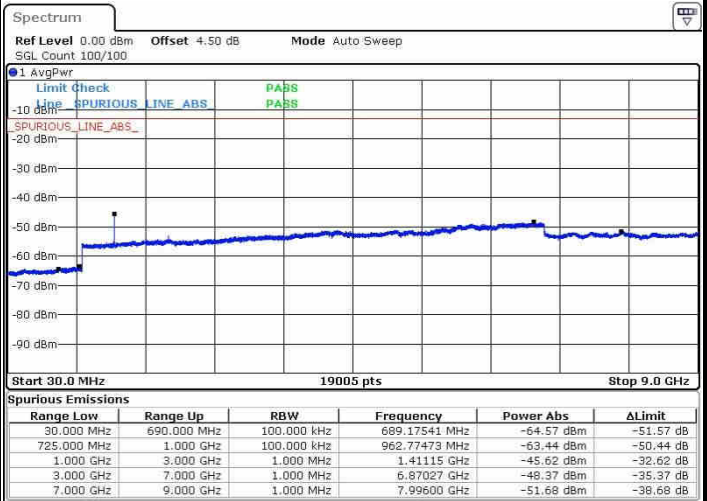

LTE Band 12 / 5MHz

Lowest Channel / QPSK

Lowest Channel / 16QAM

Date: 21.OCT.2016 12:02:15

Date: 21.OCT.2016 12:03:10

Middle Channel / QPSK

Middle Channel / 16QAM

Date: 21.OCT.2016 12:05:00

Date: 21.OCT.2016 12:04:05

LTE Band 12 / 5MHz

Highest Channel / QPSK

Date: 21.OCT.2016 12:05:55

Highest Channel / 16QAM

Date: 21.OCT.2016 12:06:50

LTE Band 12 / 10MHz

Lowest Channel / QPSK