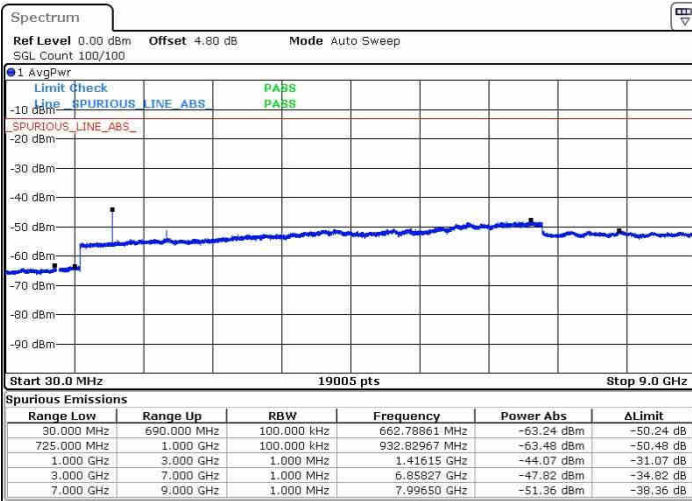

Highest Channel / 16QAM

Date: 21.OCT.2016 13:04:54

LTE Band 13 / 10MHz

Middle Channel / QPSK

Date: 21.OCT.2016 13:07:28

Middle Channel / 16QAM

Date: 21.OCT.2016 13:06:31

LTE Band 17 / 5MHz

Lowest Channel / QPSK

Lowest Channel / 16QAM

Date: 21.OCT.2016 16:03:55

Date: 21.OCT.2016 16:04:50

Middle Channel / QPSK

Middle Channel / 16QAM

Date: 21.OCT.2016 18:06:27

Date: 21.OCT.2016 18:07:22

LTE Band 17 / 5MHz

Highest Channel / QPSK

Date: 21.OCT.2016 16:13:31

Highest Channel / 16QAM

Date: 21.OCT.2016 16:14:26

LTE Band 17 / 10MHz

Lowest Channel / QPSK

Date: 21.OCT.2016 16:20:36