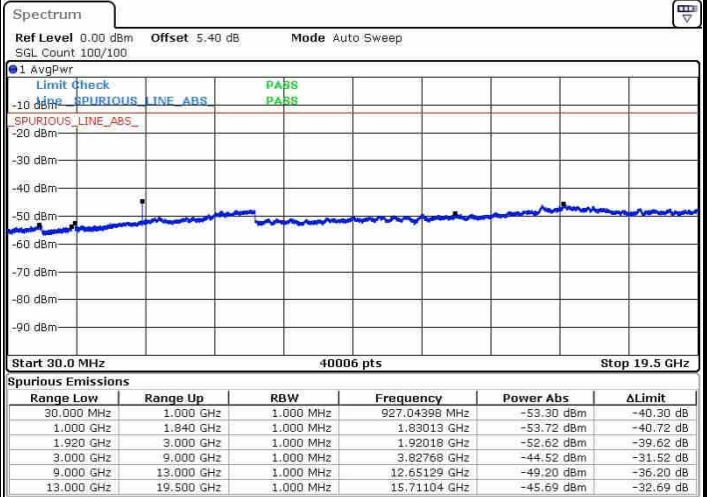

Highest Channel / 16QAM

Date: 21.OCT.2016 16:30:12

Date: 21.OCT.2016 16:31:07

LTE Band 25 / 1.4MHz

Highest Channel / QPSK

Highest Channel / 16QAM

Date: 21.OCT.2016 17:57:41

Date: 21.OCT.2016 17:58:38

LTE Band 25 / 3MHz

Highest Channel / QPSK

Highest Channel / 16QAM

Date: 21.OCT.2016 17:01:17

Date: 21.OCT.2016 17:02:13

LTE Band 25 / 5MHz

Highest Channel / QPSK

Date: 21.OCT.2016 17:08:23