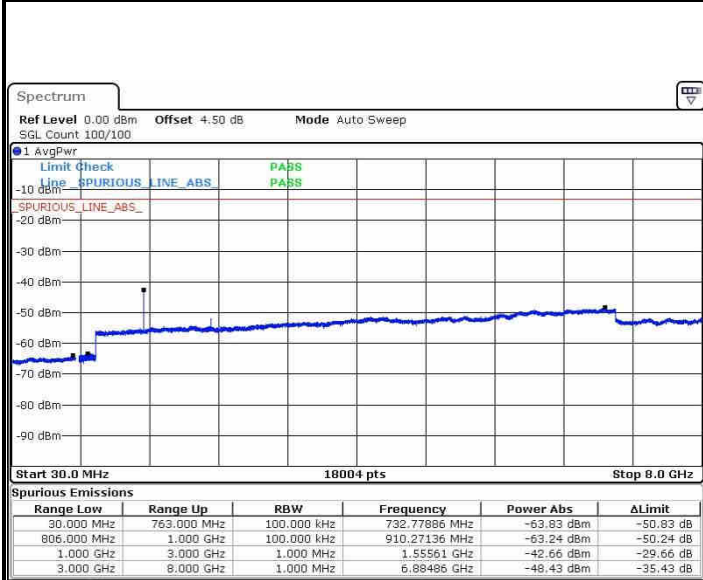

Highest Channel / QPSK

Highest Channel / 16QAM

Date: 21.OCT.2016 12:22:35

Date: 21.OCT.2016 12:23:30

LTE Band 13 / 5MHz

Lowest Channel / QPSK

Lowest Channel / 16QAM

Date: 21.OCT.2016 13:00:20

Date: 21.OCT.2016 13:01:15

Middle Channel / QPSK

Middle Channel / 16QAM

Date: 21.OCT.2016 13:03:05

Date: 21.OCT.2016 13:02:10

LTE Band 13 / 5MHz

Highest Channel / QPSK

Date: 21.OCT.2016 13:03:59

Highest Channel / 16QAM

Date: 21.OCT.2016 13:04:54

LTE Band 13 / 10MHz

Middle Channel / QPSK

Date: 21.OCT.2016 13:07:28

Middle Channel / 16QAM

Date: 21.OCT.2016 13:06:31

LTE Band 17 / 5MHz