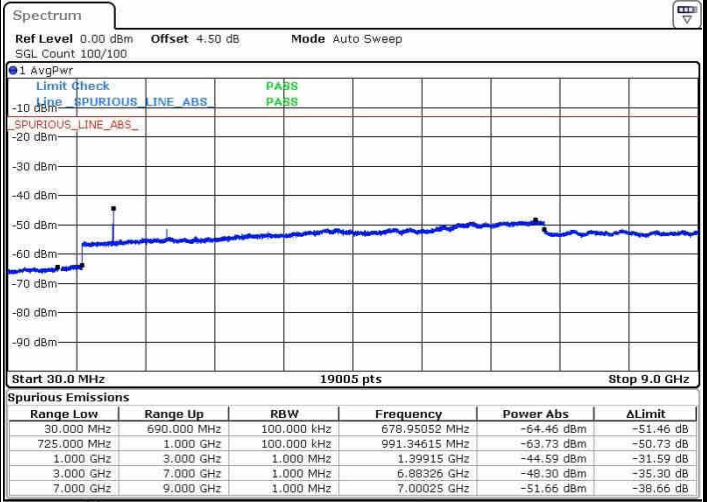

LTE Band 12 / 5MHz

Lowest Channel / QPSK

Lowest Channel / 16QAM

Date: 21.OCT.2016 12:02:15

Date: 21.OCT.2016 12:03:10

Middle Channel / QPSK

Middle Channel / 16QAM

Date: 21.OCT.2016 12:05:00

Date: 21.OCT.2016 12:04:05

LTE Band 12 / 5MHz

Highest Channel / QPSK

Date: 21.OCT.2016 12:05:55

Highest Channel / 16QAM

Date: 21.OCT.2016 12:06:50

LTE Band 12 / 10MHz

Lowest Channel / QPSK