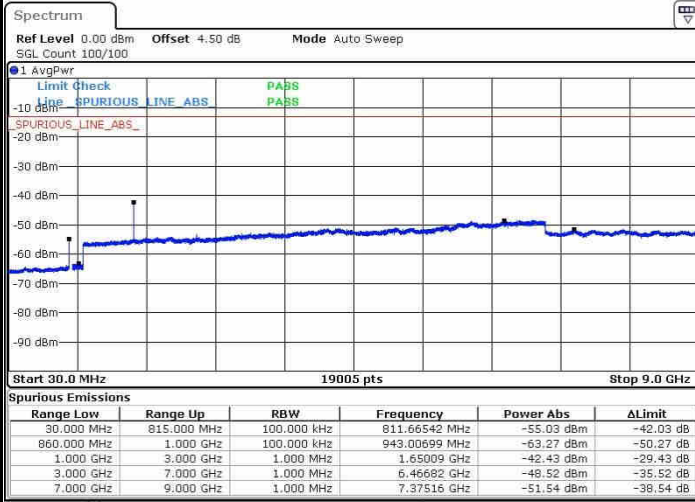

Date: 22.OCT.2016 02:45:09

Highest Channel / 16QAM

Date: 22.OCT.2016 02:44:38

LTE Band 26 / 10MHz

Lowest Channel / QPSK

Date: 22.OCT.2016 02:58:58

Lowest Channel / 16QAM

Date: 22.OCT.2016 02:59:29

LTE Band 26 / 10MHz

Middle Channel / QPSK

Middle Channel / 16QAM

Date: 22.OCT.2016 03:01:45

Date: 22.OCT.2016 03:03:18

Highest Channel / QPSK

Highest Channel / 16QAM

Date: 22.OCT.2016 03:04:54

Date: 22.OCT.2016 03:03:46

LTE Band 26 / 15MHz

Lowest Channel / QPSK

Date: 22.OCT.2016 03:20:01

Lowest Channel / 16QAM

Date: 22.OCT.2016 03:19:25

Middle Channel / QPSK

Date: 22.OCT.2016 03:20:33