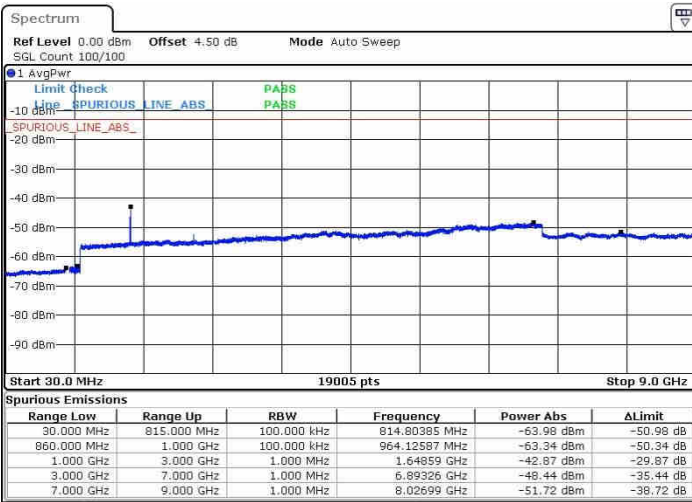

Date: 21.OCT.2016 17:30:36

LTE Band 26 / 1.4MHz

Lowest Channel / QPSK

Lowest Channel / 16QAM

Date: 22.OCT.2016 01:48:58

Date: 22.OCT.2016 01:48:32

Middle Channel / QPSK

Middle Channel / 16QAM

Date: 22.OCT.2016 01:48:26

Date: 22.OCT.2016 01:50:18

LTE Band 26 / 1.4MHz

Highest Channel / QPSK

Highest Channel / 16QAM

Date: 22.OCT.2016 01:51:16

Date: 22.OCT.2016 01:50:47

LTE Band 26 / 3MHz

Lowest Channel / QPSK

Lowest Channel / 16QAM

Date: 22.OCT.2016 02:16:42

Date: 22.OCT.2016 02:15:08

LTE Band 26 / 3MHz

Middle Channel / QPSK

Middle Channel / 16QAM

Date: 22.OCT.2016 02:17:30