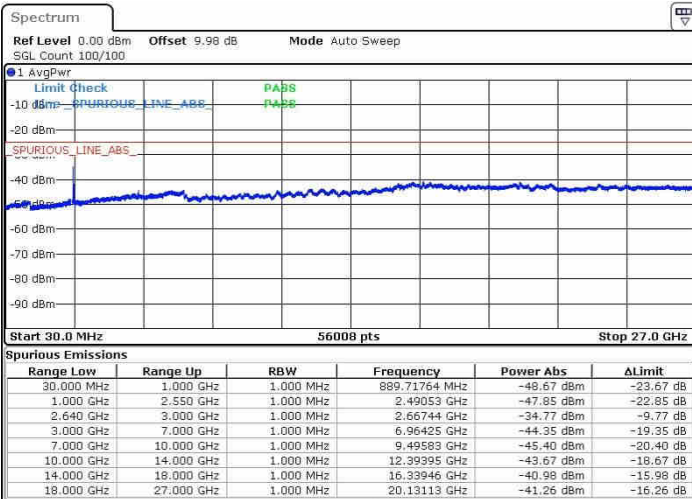

Highest Channel / QPSK

Date: 22.OCT.2016 00:32:42

Highest Channel / 16QAM

Date: 22.OCT.2016 00:38:02

LTE Band 38 / 20MHz

Lowest Channel / QPSK

Date: 22.OCT.2016 01:27:52

Lowest Channel / 16QAM

Date: 22.OCT.2016 01:34:17

LTE Band 38 / 20MHz

Middle Channel / QPSK

Middle Channel / 16QAM

Date: 22.OCT.2016 01:29:35

Date: 22.OCT.2016 01:35:09

Highest Channel / QPSK

Highest Channel / 16QAM