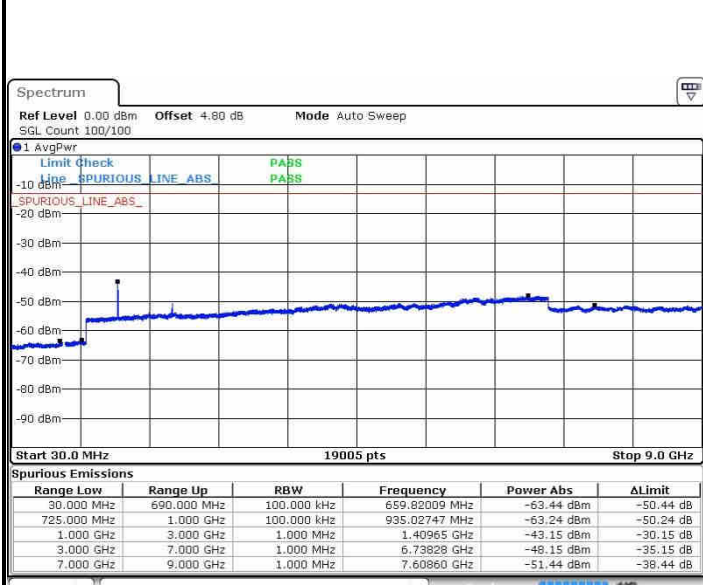

Highest Channel / 16QAM

Date: 21.OCT.2016 13:04:54

LTE Band 13 / 10MHz

Middle Channel / QPSK

Date: 21.OCT.2016 13:07:28

Middle Channel / 16QAM

Date: 21.OCT.2016 13:06:31

LTE Band 17 / 5MHz

LTE Band 17 / 5MHz

Highest Channel / QPSK

Date: 21.OCT.2016 16:13:31

Highest Channel / 16QAM

Date: 21.OCT.2016 16:14:26

LTE Band 17 / 10MHz

Lowest Channel / QPSK

Date: 21.OCT.2016 16:20:36

Lowest Channel / 16QAM

Date: 21.OCT.2016 16:21:31

LTE Band 17 / 10MHz

Middle Channel / QPSK

Middle Channel / 16QAM

Date: 21.OCT.2016 16:23:08

Date: 21.OCT.2016 16:24:03

Highest Channel / QPSK

Highest Channel / 16QAM

Date: 21.OCT.2016 16:30:12

Date: 21.OCT.2016 16:31:07

LTE Band 25 / 1.4MHz

Highest Channel / QPSK

Highest Channel / 16QAM

Date: 21.OCT.2016 17:57:41

Date: 21.OCT.2016 17:58:38