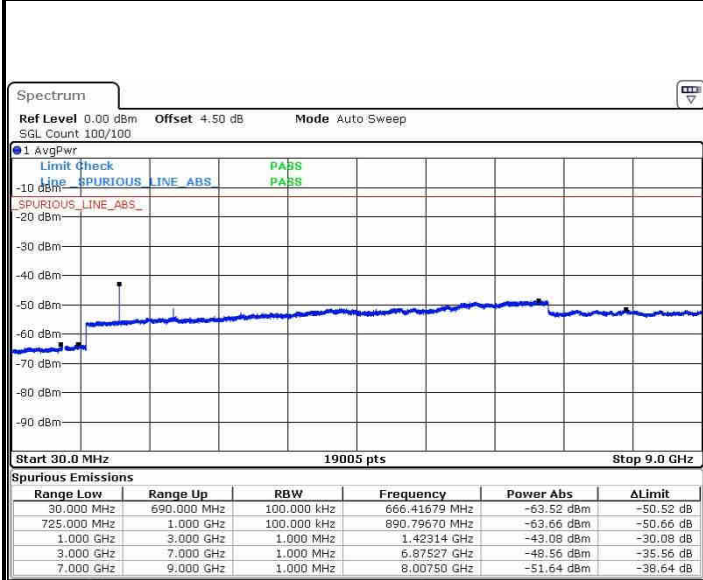

LTE Band 12 / 5MHz

Lowest Channel / QPSK

Lowest Channel / 16QAM

Date: 21.OCT.2016 12:02:15

Date: 21.OCT.2016 12:03:10

Middle Channel / QPSK

Middle Channel / 16QAM

Date: 21.OCT.2016 12:05:00

Date: 21.OCT.2016 12:04:05

LTE Band 12 / 5MHz

Highest Channel / QPSK

Date: 21.OCT.2016 12:05:55

Highest Channel / 16QAM

Date: 21.OCT.2016 12:06:50

LTE Band 12 / 10MHz

Lowest Channel / QPSK

Date: 21.OCT.2016 12:18:56

Lowest Channel / 16QAM

Date: 21.OCT.2016 12:19:51

LTE Band 12 / 10MHz

Middle Channel / QPSK

Middle Channel / 16QAM

Date: 21.OCT.2016 12:21:40

Date: 21.OCT.2016 12:20:45