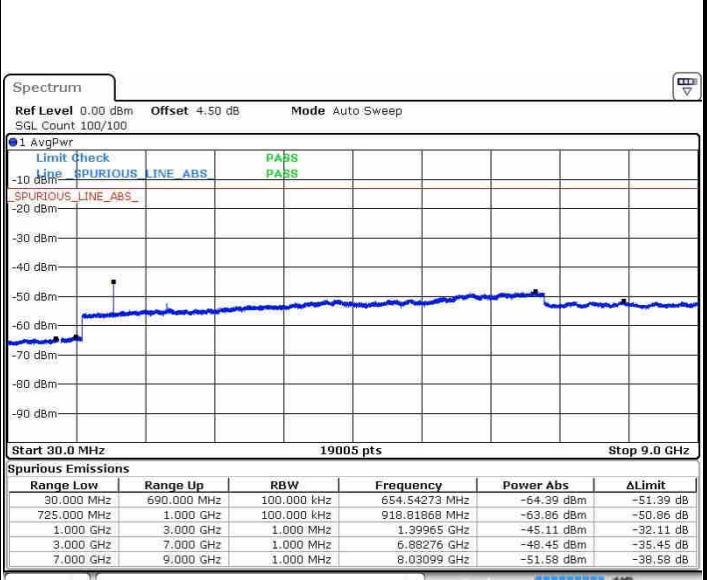

LTE Band 12 / 5MHz

Lowest Channel / QPSK

Lowest Channel / 16QAM

Date: 21.OCT.2016 12:02:15

Date: 21.OCT.2016 12:03:10

Middle Channel / QPSK

Middle Channel / 16QAM

Date: 21.OCT.2016 12:05:00

Date: 21.OCT.2016 12:04:05

LTE Band 12 / 5MHz

Highest Channel / QPSK

Date: 21.OCT.2016 12:05:55

Highest Channel / 16QAM

Date: 21.OCT.2016 12:06:50

LTE Band 12 / 10MHz

Lowest Channel / QPSK

Date: 21.OCT.2016 12:18:56

Lowest Channel / 16QAM

Date: 21.OCT.2016 12:19:51

LTE Band 12 / 10MHz

Middle Channel / QPSK

Middle Channel / 16QAM

Date: 21.OCT.2016 12:21:40

Date: 21.OCT.2016 12:20:45

Highest Channel / QPSK

Highest Channel / 16QAM

Date: 21.OCT.2016 12:22:35

Date: 21.OCT.2016 12:23:30

LTE Band 13 / 5MHz

Lowest Channel / QPSK

Lowest Channel / 16QAM

Date: 21.OCT.2016 13:00:20