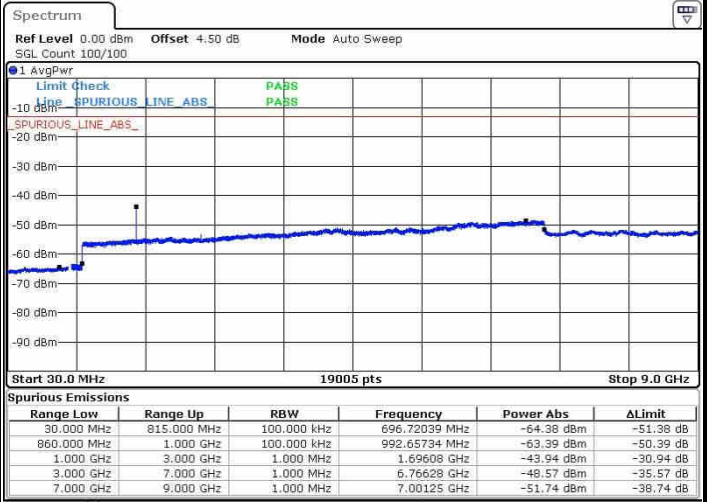

Date: 21.OCT.2016 17:30:36

LTE Band 26 / 1.4MHz

Lowest Channel / QPSK

Lowest Channel / 16QAM

Date: 22.OCT.2016 01:48:58

Date: 22.OCT.2016 01:48:32

Middle Channel / QPSK

Middle Channel / 16QAM

Date: 22.OCT.2016 01:48:26

Date: 22.OCT.2016 01:50:18

LTE Band 26 / 1.4MHz

Highest Channel / QPSK

Highest Channel / 16QAM

Date: 22.OCT.2016 01:51:16

Date: 22.OCT.2016 01:50:47

LTE Band 26 / 3MHz

Lowest Channel / QPSK

Lowest Channel / 16QAM

Date: 22.OCT.2016 02:16:42

Date: 22.OCT.2016 02:15:08

LTE Band 26 / 3MHz

Middle Channel / QPSK

Middle Channel / 16QAM

Date: 22.OCT.2016 02:17:30