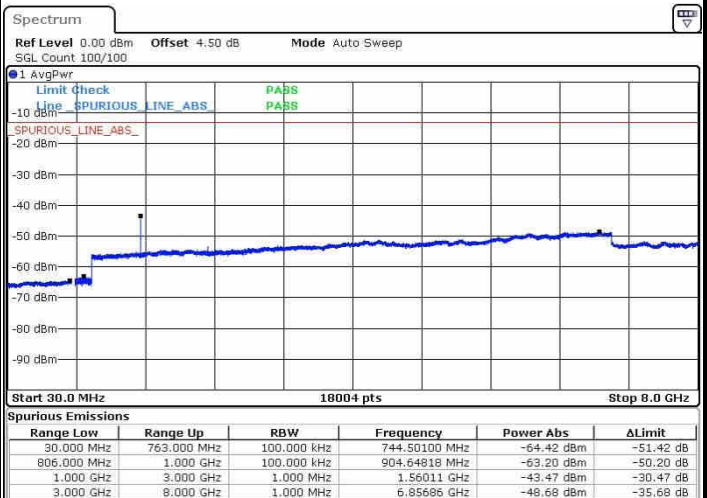

Date: 21.OCT.2016 12:18:56

Lowest Channel / 16QAM

Date: 21.OCT.2016 12:19:51

LTE Band 12 / 10MHz

Middle Channel / QPSK

Middle Channel / 16QAM

Date: 21.OCT.2016 12:21:40

Date: 21.OCT.2016 12:20:45

Highest Channel / QPSK

Highest Channel / 16QAM

Date: 21.OCT.2016 12:22:35

Date: 21.OCT.2016 12:23:30

LTE Band 13 / 5MHz

Lowest Channel / QPSK

Lowest Channel / 16QAM

Date: 21.OCT.2016 13:00:20

Date: 21.OCT.2016 13:01:15

Middle Channel / QPSK

Middle Channel / 16QAM

Date: 21.OCT.2016 13:03:05

Date: 21.OCT.2016 13:02:10

LTE Band 13 / 5MHz

Highest Channel / QPSK

Date: 21.OCT.2016 13:03:59