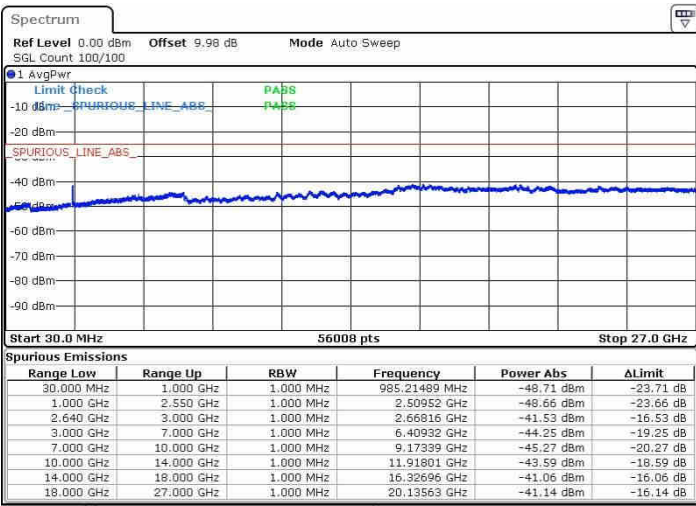

Date: 21.OCT.2016 22:28:53

Middle Channel / 16QAM

Date: 21.OCT.2016 22:31:48

LTE Band 38 / 5MHz

Highest Channel / QPSK

Highest Channel / 16QAM

Date: 21.OCT.2016 22:29:46

Date: 21.OCT.2016 22:32:52

LTE Band 38 / 10MHz

Lowest Channel / QPSK

Lowest Channel / 16QAM

Date: 21.OCT.2016 23:45:24

Date: 21.OCT.2016 23:50:56

LTE Band 38 / 10MHz

Middle Channel / QPSK

Middle Channel / 16QAM

Date: 21.OCT.2016 23:47:13

Date: 21.OCT.2016 23:51:47

Highest Channel / QPSK

Highest Channel / 16QAM

Date: 21.OCT.2016 23:48:58

Date: 21.OCT.2016 23:52:48

LTE Band 38 / 15MHz

Lowest Channel / QPSK