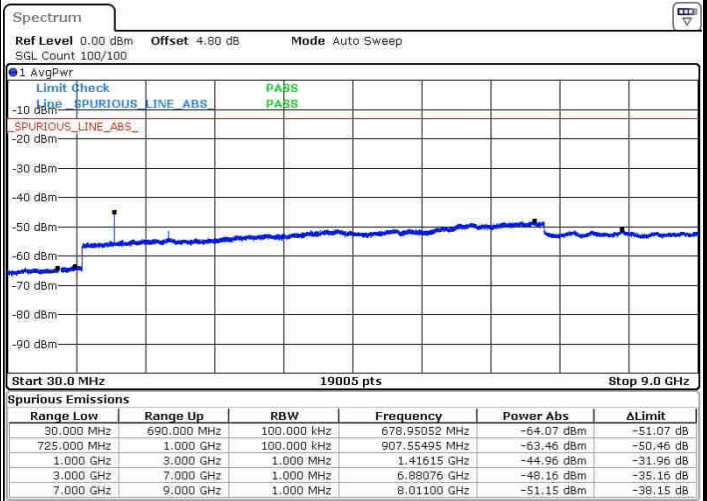

Highest Channel / 16QAM

Date: 21.OCT.2016 13:04:54

LTE Band 13 / 10MHz

Middle Channel / QPSK

Date: 21.OCT.2016 13:07:28

Middle Channel / 16QAM

Date: 21.OCT.2016 13:06:31

LTE Band 17 / 5MHz

Lowest Channel / QPSK

Lowest Channel / 16QAM

Date: 21.OCT.2016 16:03:55

Date: 21.OCT.2016 16:04:50

Middle Channel / QPSK

Middle Channel / 16QAM

Date: 21.OCT.2016 18:06:27

Date: 21.OCT.2016 18:07:22

LTE Band 17 / 5MHz

Highest Channel / QPSK

Date: 21.OCT.2016 16:13:31

Highest Channel / 16QAM

Date: 21.OCT.2016 16:14:26

LTE Band 17 / 10MHz

Lowest Channel / QPSK

Date: 21.OCT.2016 16:20:36