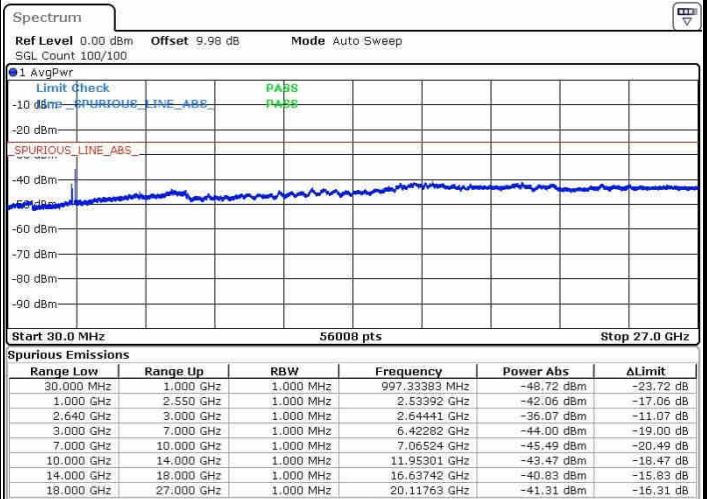

Date: 21.OCT.2016 23:47:13

Date: 21.OCT.2016 23:51:47

Highest Channel / QPSK

Highest Channel / 16QAM

Date: 21.OCT.2016 23:48:58

Date: 21.OCT.2016 23:52:48

LTE Band 38 / 15MHz

Lowest Channel / QPSK

Lowest Channel / 16QAM

Date: 22.OCT.2016 00:30:07

Date: 22.OCT.2016 00:34:56

Middle Channel / QPSK

Middle Channel / 16QAM

Date: 22.OCT.2016 00:31:51

Date: 22.OCT.2016 00:36:56

LTE Band 38 / 15MHz

Highest Channel / QPSK

Date: 22.OCT.2016 00:32:42

Highest Channel / 16QAM

Date: 22.OCT.2016 00:38:02

LTE Band 38 / 20MHz

Lowest Channel / QPSK

Date: 22.OCT.2016 01:27:52

Lowest Channel / 16QAM