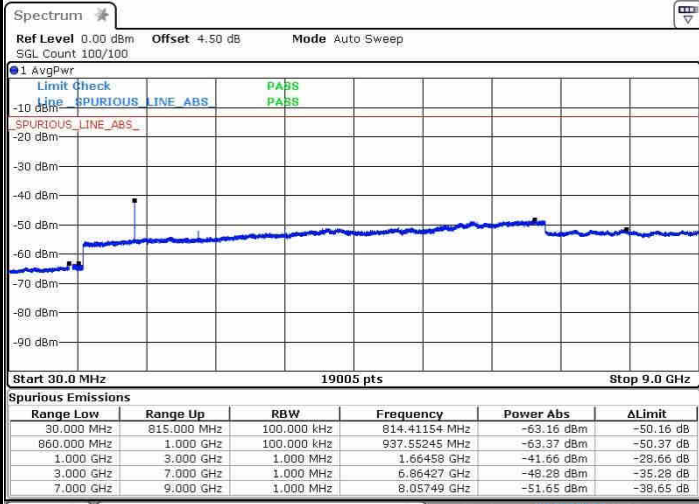

Date: 22.OCT.2016 02:42:46

Date: 22.OCT.2016 02:42:20

Middle Channel / QPSK

Middle Channel / 16QAM

Date: 22.OCT.2016 02:43:13

Date: 22.OCT.2016 02:43:43

LTE Band 26 / 5MHz

Highest Channel / QPSK

Date: 22.OCT.2016 02:45:09

Highest Channel / 16QAM

Date: 22.OCT.2016 02:44:38

LTE Band 26 / 10MHz

Lowest Channel / QPSK

Date: 22.OCT.2016 02:58:58

Lowest Channel / 16QAM

Date: 22.OCT.2016 02:59:29

LTE Band 26 / 10MHz

Middle Channel / QPSK

Middle Channel / 16QAM

Date: 22.OCT.2016 03:01:45

Date: 22.OCT.2016 03:03:18

Highest Channel / QPSK

Highest Channel / 16QAM

Date: 22.OCT.2016 03:04:54