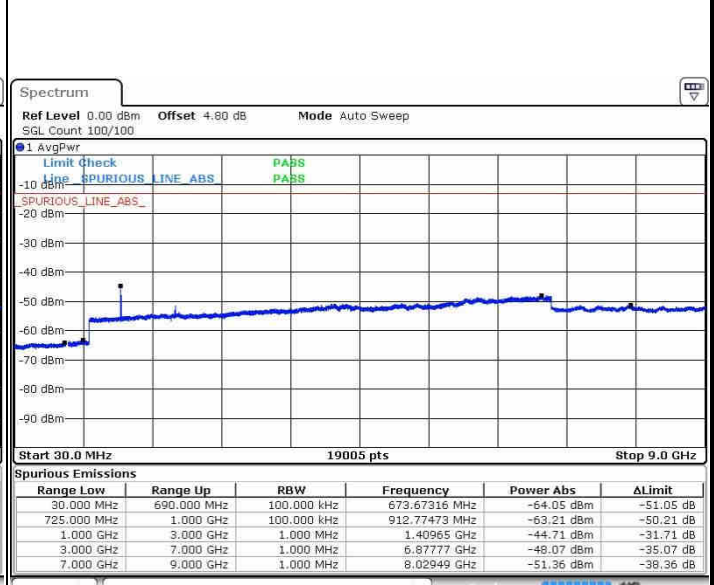

LTE Band 17 / 5MHz

Highest Channel / QPSK

Date: 21.OCT.2016 16:13:31

Highest Channel / 16QAM

Date: 21.OCT.2016 16:14:26

LTE Band 17 / 10MHz

Lowest Channel / QPSK

Date: 21.OCT.2016 16:20:36

Lowest Channel / 16QAM

Date: 21.OCT.2016 16:21:31

LTE Band 17 / 10MHz

Middle Channel / QPSK

Middle Channel / 16QAM

Date: 21.OCT.2016 16:23:08

Date: 21.OCT.2016 16:24:03

Highest Channel / QPSK

Highest Channel / 16QAM

Date: 21.OCT.2016 16:30:12

Date: 21.OCT.2016 16:31:07

LTE Band 25 / 1.4MHz

Highest Channel / QPSK

Highest Channel / 16QAM

Date: 21.OCT.2016 17:57:41

Date: 21.OCT.2016 17:58:38