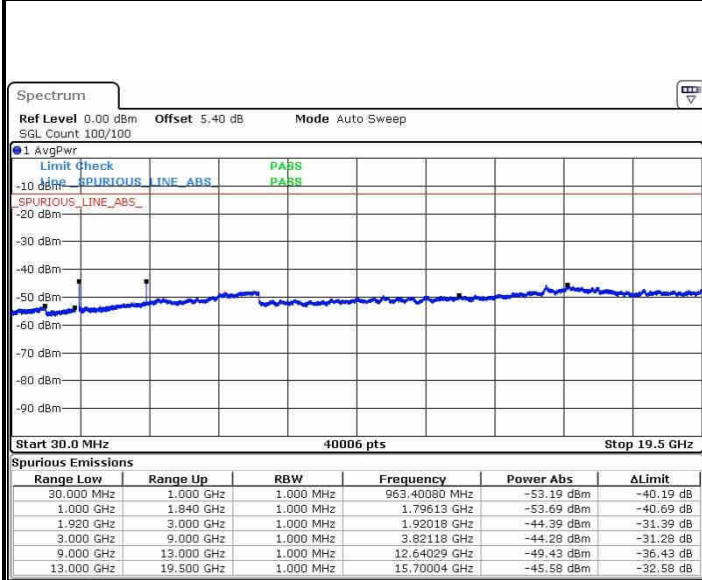

Highest Channel / 16QAM

Date: 21.OCT.2016 16:30:12

Date: 21.OCT.2016 16:31:07

LTE Band 25 / 1.4MHz

Highest Channel / QPSK

Highest Channel / 16QAM

Date: 21.OCT.2016 17:57:41

Date: 21.OCT.2016 17:58:38

LTE Band 25 / 3MHz

Highest Channel / QPSK

Highest Channel / 16QAM

Date: 21.OCT.2016 17:01:17

Date: 21.OCT.2016 17:02:13

LTE Band 25 / 5MHz

Highest Channel / QPSK

Date: 21.OCT.2016 17:08:23

Highest Channel / 16QAM

Date: 21.OCT.2016 17:09:19

LTE Band 25 / 10MHz

Highest Channel / QPSK

Date: 21.OCT.2016 17:15:29

Highest Channel / 16QAM

Date: 21.OCT.2016 17:16:24

LTE Band 25 / 15MHz

Highest Channel / QPSK

Date: 21.OCT.2016 17:22:35

Highest Channel / 16QAM

Date: 21.OCT.2016 17:23:30

LTE Band 25 / 20MHz

Highest Channel / QPSK

Date: 21.OCT.2016 17:29:40

Highest Channel / 16QAM