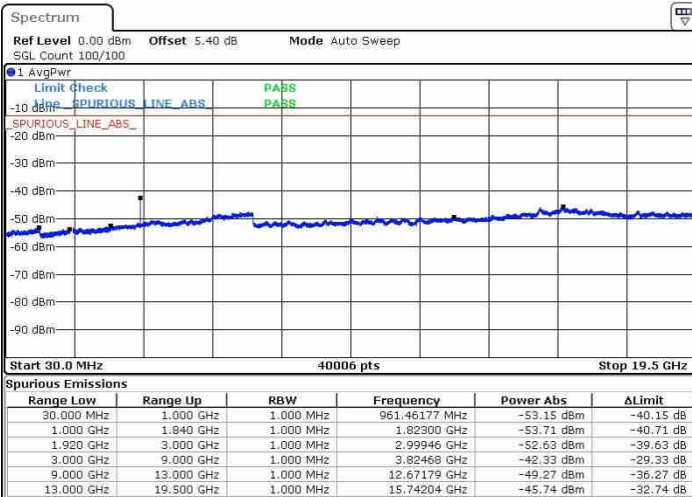

Lowest Channel / 16QAM

Date: 21.OCT.2016 16:21:31

LTE Band 17 / 10MHz

Middle Channel / QPSK

Middle Channel / 16QAM

Date: 21.OCT.2016 16:23:08

Date: 21.OCT.2016 16:24:03

Highest Channel / QPSK

Highest Channel / 16QAM

Date: 21.OCT.2016 16:30:12

Date: 21.OCT.2016 16:31:07

LTE Band 25 / 1.4MHz

Highest Channel / QPSK

Highest Channel / 16QAM

Date: 21.OCT.2016 17:57:41

Date: 21.OCT.2016 17:58:38

LTE Band 25 / 3MHz

Highest Channel / QPSK

Highest Channel / 16QAM

Date: 21.OCT.2016 17:01:17

Date: 21.OCT.2016 17:02:13

LTE Band 25 / 5MHz

Highest Channel / QPSK

Date: 21.OCT.2016 17:08:23