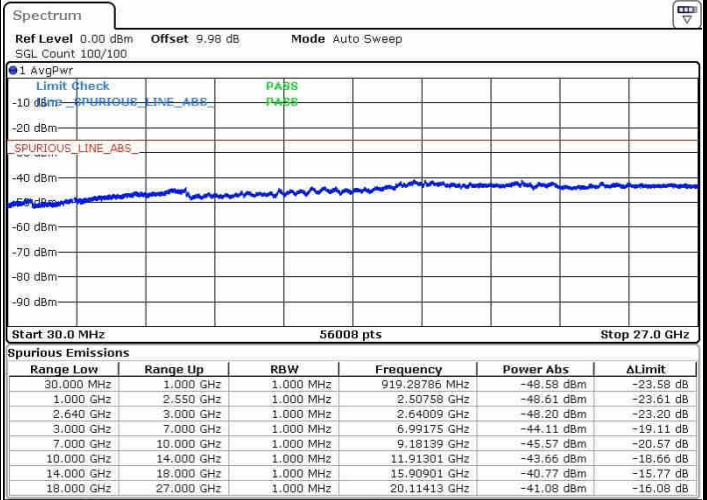

Date: 21.OCT.2016 22:28:53

Middle Channel / 16QAM

Date: 21.OCT.2016 22:31:48

LTE Band 38 / 5MHz

Highest Channel / QPSK

Highest Channel / 16QAM

Date: 21.OCT.2016 22:29:46

Date: 21.OCT.2016 22:32:52

LTE Band 38 / 10MHz

Lowest Channel / QPSK

Lowest Channel / 16QAM

Date: 21.OCT.2016 23:45:24

Date: 21.OCT.2016 23:50:56

LTE Band 38 / 10MHz

Middle Channel / QPSK

Middle Channel / 16QAM