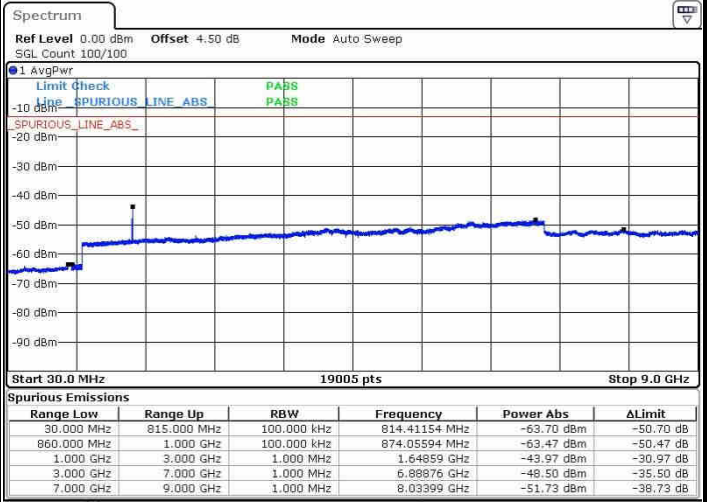

Highest Channel / 16QAM

Date: 21.OCT.2016 17:09:19

LTE Band 25 / 10MHz

Highest Channel / QPSK

Date: 21.OCT.2016 17:15:29

Highest Channel / 16QAM

Date: 21.OCT.2016 17:16:24

LTE Band 25 / 15MHz

Highest Channel / QPSK

Date: 21.OCT.2016 17:22:35

Highest Channel / 16QAM

Date: 21.OCT.2016 17:23:30

LTE Band 25 / 20MHz

Highest Channel / QPSK

Date: 21.OCT.2016 17:29:40

Highest Channel / 16QAM

Date: 21.OCT.2016 17:30:36

LTE Band 26 / 1.4MHz

Lowest Channel / QPSK

Lowest Channel / 16QAM

Date: 22.OCT.2016 01:48:58

Date: 22.OCT.2016 01:48:32

Middle Channel / QPSK

Middle Channel / 16QAM

Date: 22.OCT.2016 01:48:26

Date: 22.OCT.2016 01:50:18

LTE Band 26 / 1.4MHz

Highest Channel / QPSK

Highest Channel / 16QAM

Date: 22.OCT.2016 01:51:16

Date: 22.OCT.2016 01:50:47

LTE Band 26 / 3MHz