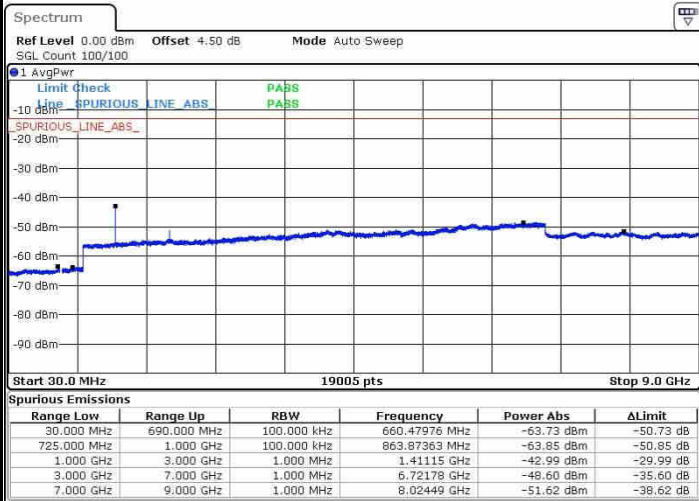

LTE Band 12 / 5MHz

Lowest Channel / QPSK

Lowest Channel / 16QAM

Date: 21.OCT.2016 12:02:15

Date: 21.OCT.2016 12:03:10

Middle Channel / QPSK

Middle Channel / 16QAM

Date: 21.OCT.2016 12:05:00

Date: 21.OCT.2016 12:04:05

LTE Band 12 / 5MHz

Highest Channel / QPSK

Date: 21.OCT.2016 12:05:55

Highest Channel / 16QAM

Date: 21.OCT.2016 12:06:50

LTE Band 12 / 10MHz

Lowest Channel / QPSK