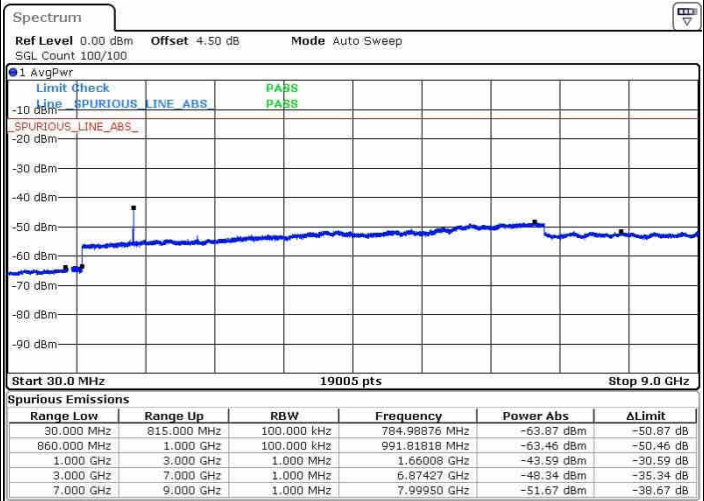

LTE Band 26 / 10MHz

Middle Channel / QPSK

Middle Channel / 16QAM

Date: 22.OCT.2016 03:01:45

Date: 22.OCT.2016 03:03:18

Highest Channel / QPSK

Highest Channel / 16QAM

Date: 22.OCT.2016 03:04:54

Date: 22.OCT.2016 03:03:46

LTE Band 26 / 15MHz

Lowest Channel / QPSK

Date: 22.OCT.2016 03:20:01

Lowest Channel / 16QAM

Date: 22.OCT.2016 03:19:25

Middle Channel / QPSK

Date: 22.OCT.2016 03:20:33

Middle Channel / 16QAM

Date: 22.OCT.2016 03:20:59

LTE Band 38 / 5MHz

Lowest Channel / QPSK

Date: 21.OCT.2016 22:26:46

Lowest Channel / 16QAM

Date: 21.OCT.2016 22:30:46

Middle Channel / QPSK

Date: 21.OCT.2016 22:28:53

Middle Channel / 16QAM

Date: 21.OCT.2016 22:31:48

LTE Band 38 / 5MHz

Highest Channel / QPSK

Highest Channel / 16QAM

Date: 21.OCT.2016 22:29:46

Date: 21.OCT.2016 22:32:52