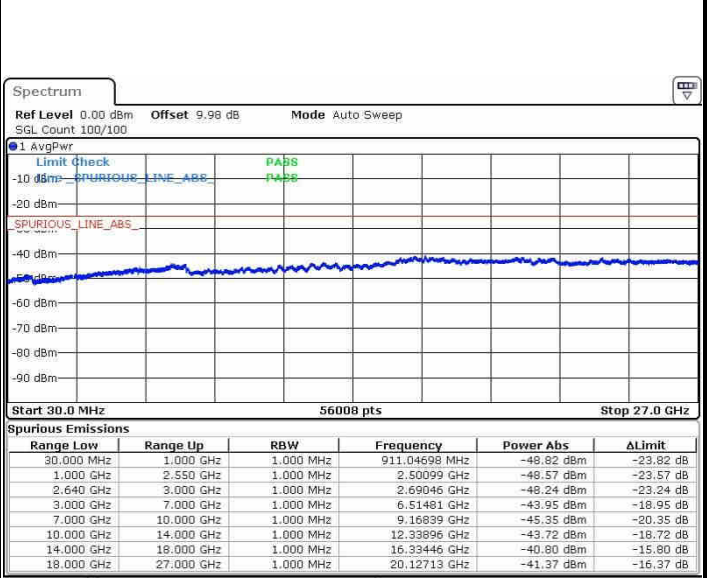

Date: 22.OCT.2016 03:03:46

LTE Band 26 / 15MHz

Lowest Channel / QPSK

Date: 22.OCT.2016 03:20:01

Lowest Channel / 16QAM

Date: 22.OCT.2016 03:19:25

Middle Channel / QPSK

Date: 22.OCT.2016 03:20:33

Middle Channel / 16QAM

Date: 22.OCT.2016 03:20:59

LTE Band 38 / 5MHz

Lowest Channel / QPSK

Date: 21.OCT.2016 22:26:46

Lowest Channel / 16QAM

Date: 21.OCT.2016 22:30:46

Middle Channel / QPSK

Date: 21.OCT.2016 22:28:53

Middle Channel / 16QAM

Date: 21.OCT.2016 22:31:48

LTE Band 38 / 5MHz

Highest Channel / QPSK

Highest Channel / 16QAM

Date: 21.OCT.2016 22:29:46

Date: 21.OCT.2016 22:32:52