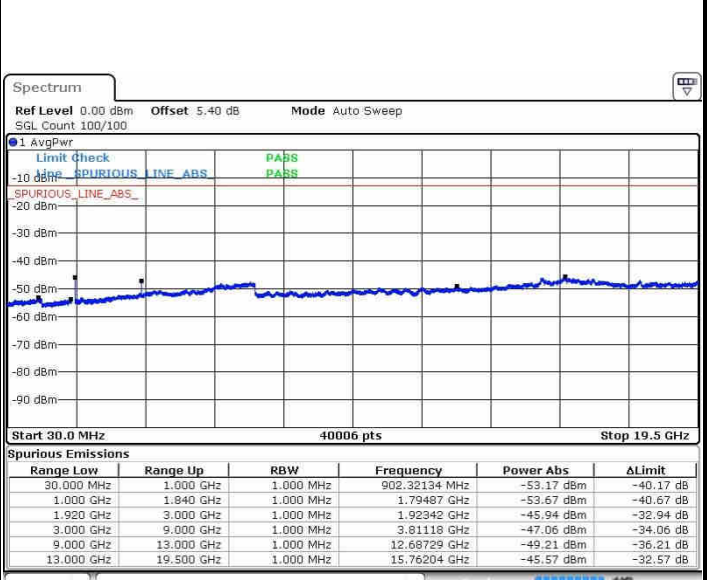

LTE Band 25 / 3MHz

Highest Channel / QPSK

Highest Channel / 16QAM

Date: 21.OCT.2016 17:01:17

Date: 21.OCT.2016 17:02:13

LTE Band 25 / 5MHz

Highest Channel / QPSK

Date: 21.OCT.2016 17:08:23

Highest Channel / 16QAM

Date: 21.OCT.2016 17:09:19

LTE Band 25 / 10MHz

Highest Channel / QPSK

Date: 21.OCT.2016 17:15:29

Highest Channel / 16QAM

Date: 21.OCT.2016 17:16:24

LTE Band 25 / 15MHz

Highest Channel / QPSK

Date: 21.OCT.2016 17:22:35

Highest Channel / 16QAM

Date: 21.OCT.2016 17:23:30

LTE Band 25 / 20MHz

Highest Channel / QPSK

Date: 21.OCT.2016 17:29:40

Highest Channel / 16QAM