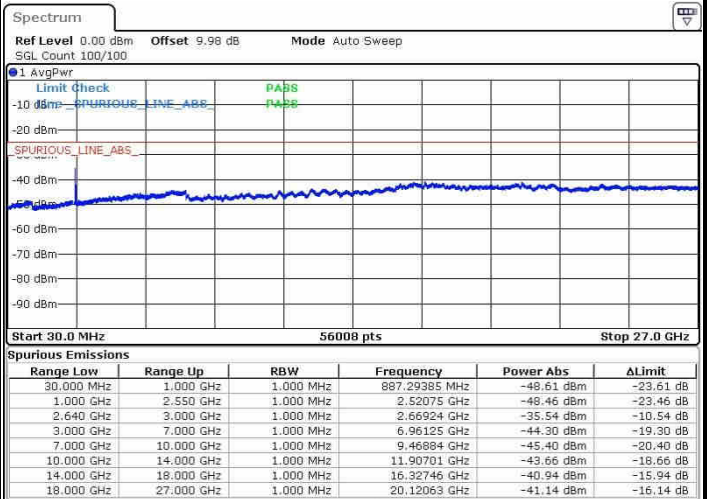

Highest Channel / QPSK

Date: 22.OCT.2016 00:32:42

Highest Channel / 16QAM

Date: 22.OCT.2016 00:38:02

LTE Band 38 / 20MHz

Lowest Channel / QPSK

Date: 22.OCT.2016 01:27:52

Lowest Channel / 16QAM

Date: 22.OCT.2016 01:34:17

LTE Band 38 / 20MHz

Middle Channel / QPSK

Middle Channel / 16QAM

Date: 22.OCT.2016 01:29:35

Date: 22.OCT.2016 01:35:09

Highest Channel / QPSK

Highest Channel / 16QAM