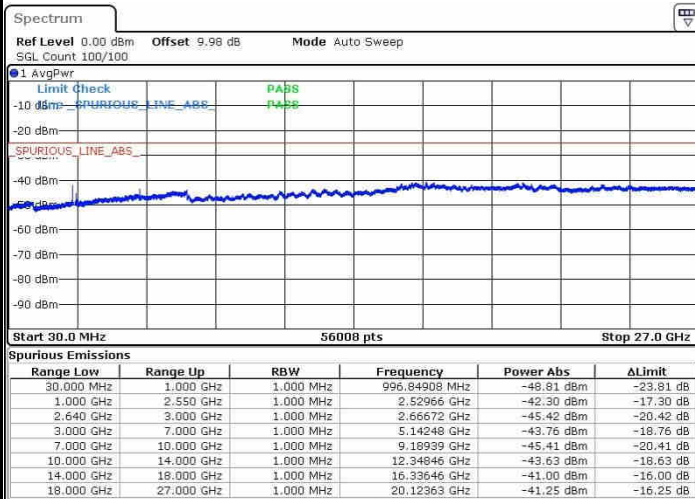

Lowest Channel / 16QAM

Date: 22.OCT.2016 00:30:07

Date: 22.OCT.2016 00:34:56

Middle Channel / QPSK

Middle Channel / 16QAM

Date: 22.OCT.2016 00:31:51

Date: 22.OCT.2016 00:36:56

LTE Band 38 / 15MHz

Highest Channel / QPSK

Date: 22.OCT.2016 00:32:42

Highest Channel / 16QAM

Date: 22.OCT.2016 00:38:02

LTE Band 38 / 20MHz

Lowest Channel / QPSK

Date: 22.OCT.2016 01:27:52

Lowest Channel / 16QAM

Date: 22.OCT.2016 01:34:17

LTE Band 38 / 20MHz

Middle Channel / QPSK

Middle Channel / 16QAM

Date: 22.OCT.2016 01:29:35

Date: 22.OCT.2016 01:35:09

Highest Channel / QPSK

Highest Channel / 16QAM