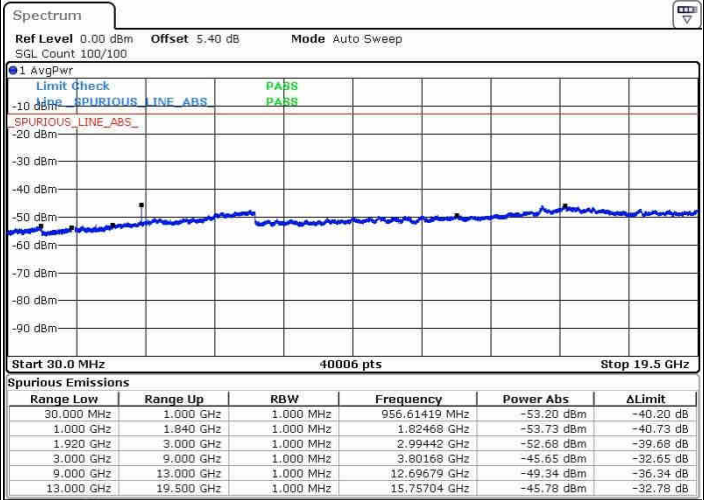

LTE Band 25 / 3MHz

Highest Channel / QPSK

Highest Channel / 16QAM

Date: 21.OCT.2016 17:01:17

Date: 21.OCT.2016 17:02:13

LTE Band 25 / 5MHz

Highest Channel / QPSK

Date: 21.OCT.2016 17:08:23

Highest Channel / 16QAM

Date: 21.OCT.2016 17:09:19

LTE Band 25 / 10MHz

Highest Channel / QPSK

Date: 21.OCT.2016 17:15:29

Highest Channel / 16QAM

Date: 21.OCT.2016 17:16:24

LTE Band 25 / 15MHz

Highest Channel / QPSK

Date: 21.OCT.2016 17:22:35

Highest Channel / 16QAM

Date: 21.OCT.2016 17:23:30

LTE Band 25 / 20MHz

Highest Channel / QPSK

Date: 21.OCT.2016 17:29:40

Highest Channel / 16QAM