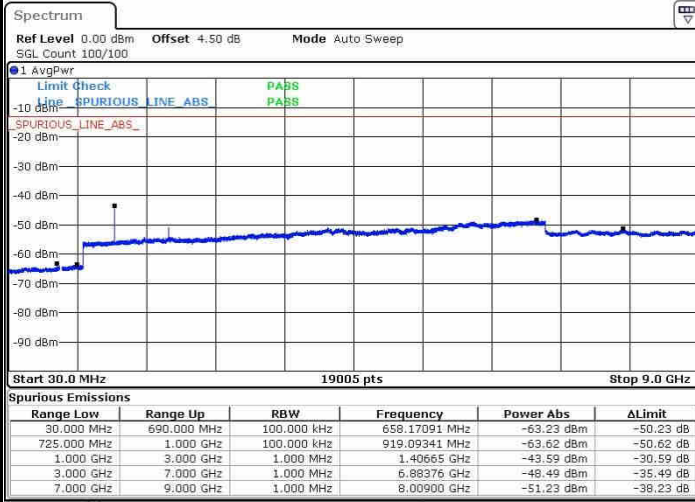

Date: 21.OCT.2016 12:18:56

Lowest Channel / 16QAM

Date: 21.OCT.2016 12:19:51

LTE Band 12 / 10MHz

Middle Channel / QPSK

Middle Channel / 16QAM

Date: 21.OCT.2016 12:21:40

Date: 21.OCT.2016 12:20:45

Highest Channel / QPSK

Highest Channel / 16QAM

Date: 21.OCT.2016 12:22:35

Date: 21.OCT.2016 12:23:30

LTE Band 13 / 5MHz

Lowest Channel / QPSK

Lowest Channel / 16QAM

Date: 21.OCT.2016 13:00:20