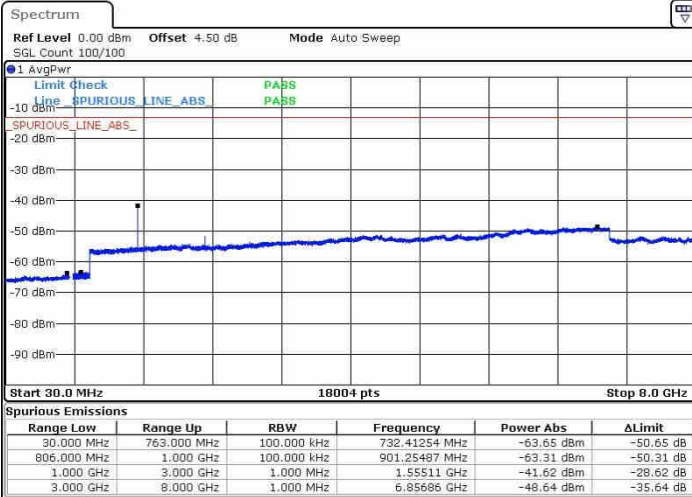

Highest Channel / QPSK

Highest Channel / 16QAM

Date: 21.OCT.2016 12:22:35

Date: 21.OCT.2016 12:23:30

LTE Band 13 / 5MHz

Lowest Channel / QPSK

Lowest Channel / 16QAM

Date: 21.OCT.2016 13:00:20

Date: 21.OCT.2016 13:01:15

Middle Channel / QPSK

Middle Channel / 16QAM

Date: 21.OCT.2016 13:03:05

Date: 21.OCT.2016 13:02:10

LTE Band 13 / 5MHz

Highest Channel / QPSK

Date: 21.OCT.2016 13:03:59