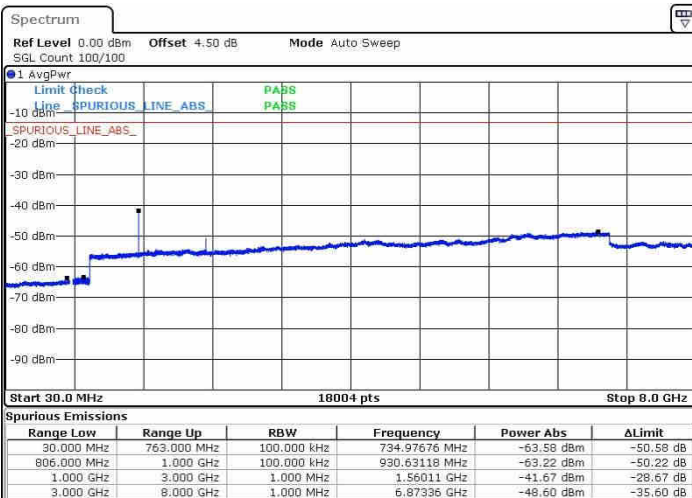

Date: 21.OCT.2016 12:18:56

Lowest Channel / 16QAM

Date: 21.OCT.2016 12:19:51

LTE Band 12 / 10MHz

Middle Channel / QPSK

Middle Channel / 16QAM

Date: 21.OCT.2016 12:21:40

Date: 21.OCT.2016 12:20:45

Highest Channel / QPSK

Highest Channel / 16QAM

Date: 21.OCT.2016 12:22:35

Date: 21.OCT.2016 12:23:30

LTE Band 13 / 5MHz

Lowest Channel / QPSK

Lowest Channel / 16QAM

Date: 21.OCT.2016 13:00:20

Date: 21.OCT.2016 13:01:15

Middle Channel / QPSK

Middle Channel / 16QAM

Date: 21.OCT.2016 13:03:05

Date: 21.OCT.2016 13:02:10

LTE Band 13 / 5MHz

Highest Channel / QPSK

Date: 21.OCT.2016 13:03:59