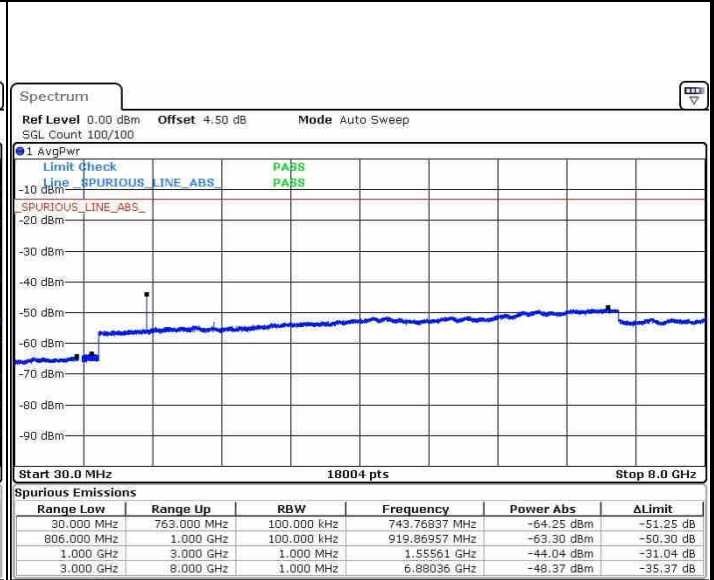

Date: 21.OCT.2016 13:01:15

Middle Channel / QPSK

Middle Channel / 16QAM

Date: 21.OCT.2016 13:03:05

Date: 21.OCT.2016 13:02:10

LTE Band 13 / 5MHz

Highest Channel / QPSK

Date: 21.OCT.2016 13:03:59

Highest Channel / 16QAM

Date: 21.OCT.2016 13:04:54

LTE Band 13 / 10MHz

Middle Channel / QPSK

Date: 21.OCT.2016 13:07:28

Middle Channel / 16QAM

Date: 21.OCT.2016 13:06:31

LTE Band 17 / 5MHz

Lowest Channel / QPSK

Lowest Channel / 16QAM

Date: 21.OCT.2016 16:03:55

Date: 21.OCT.2016 16:04:50

Middle Channel / QPSK

Middle Channel / 16QAM

Date: 21.OCT.2016 18:06:27

Date: 21.OCT.2016 18:07:22

LTE Band 17 / 5MHz

Highest Channel / QPSK

Date: 21.OCT.2016 16:13:31

Highest Channel / 16QAM

Date: 21.OCT.2016 16:14:26

LTE Band 17 / 10MHz

Lowest Channel / QPSK

Date: 21.OCT.2016 16:20:36