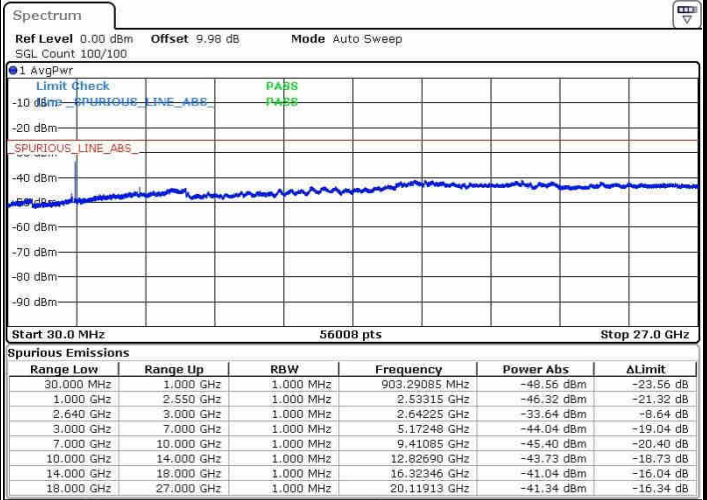

Lowest Channel / 16QAM

Date: 22.OCT.2016 00:30:07

Date: 22.OCT.2016 00:34:56

Middle Channel / QPSK

Middle Channel / 16QAM

Date: 22.OCT.2016 00:31:51

Date: 22.OCT.2016 00:36:56

LTE Band 38 / 15MHz

Highest Channel / QPSK

Date: 22.OCT.2016 00:32:42

Highest Channel / 16QAM

Date: 22.OCT.2016 00:38:02

LTE Band 38 / 20MHz

Lowest Channel / QPSK

Date: 22.OCT.2016 01:27:52

Lowest Channel / 16QAM

Date: 22.OCT.2016 01:34:17

LTE Band 38 / 20MHz

Middle Channel / QPSK

Middle Channel / 16QAM

Date: 22.OCT.2016 01:29:35

Date: 22.OCT.2016 01:35:09

Highest Channel / QPSK

Highest Channel / 16QAM