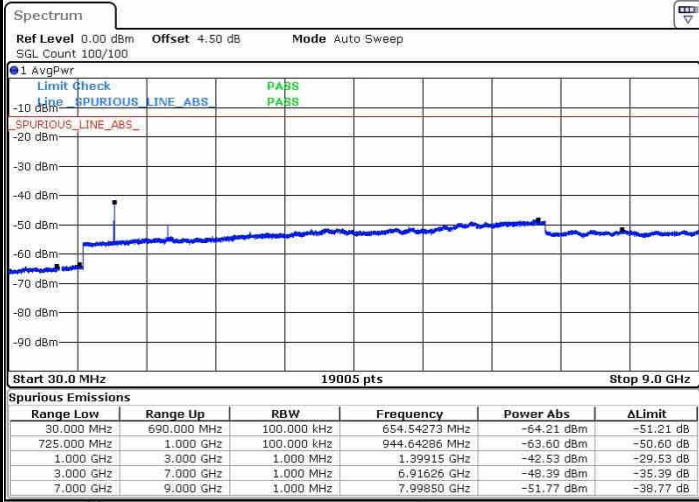

LTE Band 12 / 5MHz

Lowest Channel / QPSK

Lowest Channel / 16QAM

Date: 21.OCT.2016 12:02:15

Date: 21.OCT.2016 12:03:10

Middle Channel / QPSK

Middle Channel / 16QAM

Date: 21.OCT.2016 12:05:00

Date: 21.OCT.2016 12:04:05

LTE Band 12 / 5MHz

Highest Channel / QPSK

Date: 21.OCT.2016 12:05:55

Highest Channel / 16QAM

Date: 21.OCT.2016 12:06:50

LTE Band 12 / 10MHz

Lowest Channel / QPSK