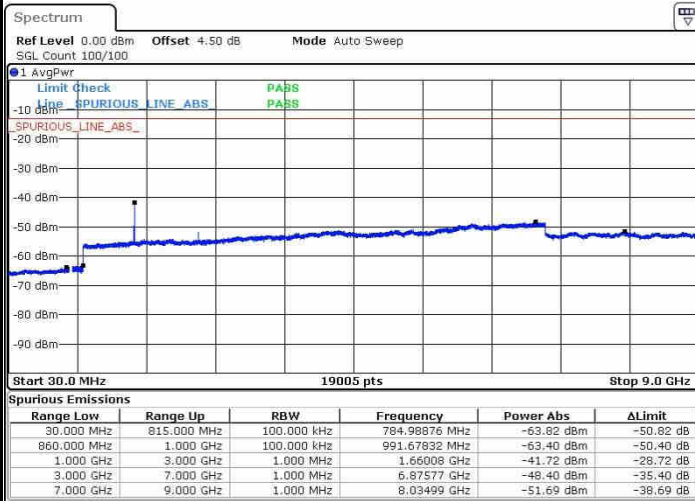

LTE Band 26 / 10MHz

Middle Channel / QPSK

Middle Channel / 16QAM

Date: 22.OCT.2016 03:01:45

Date: 22.OCT.2016 03:03:18

Highest Channel / QPSK

Highest Channel / 16QAM

Date: 22.OCT.2016 03:04:54

Date: 22.OCT.2016 03:03:46

LTE Band 26 / 15MHz

Lowest Channel / QPSK

Date: 22.OCT.2016 03:20:01

Lowest Channel / 16QAM

Date: 22.OCT.2016 03:19:25

Middle Channel / QPSK

Date: 22.OCT.2016 03:20:33

Middle Channel / 16QAM

Date: 22.OCT.2016 03:20:59

LTE Band 38 / 5MHz

Lowest Channel / QPSK

Date: 21.OCT.2016 22:26:46

Lowest Channel / 16QAM

Date: 21.OCT.2016 22:30:46

Middle Channel / QPSK