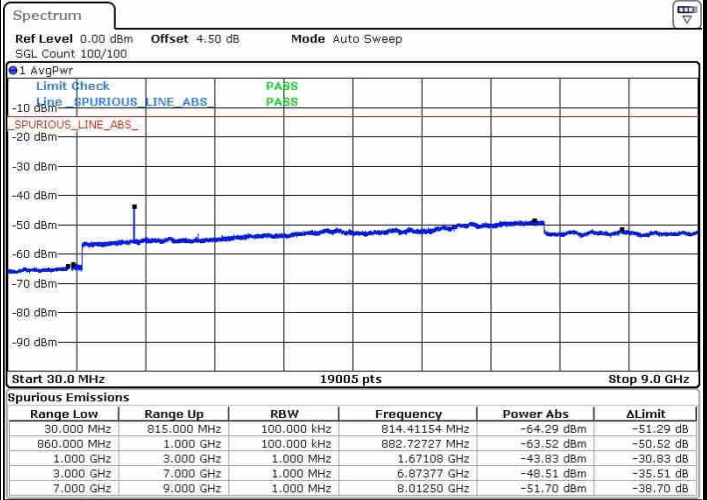

Date: 22.OCT.2016 01:48:26

Date: 22.OCT.2016 01:50:18

LTE Band 26 / 1.4MHz

Highest Channel / QPSK

Highest Channel / 16QAM

Date: 22.OCT.2016 01:51:16

Date: 22.OCT.2016 01:50:47

LTE Band 26 / 3MHz

Lowest Channel / QPSK

Lowest Channel / 16QAM

Date: 22.OCT.2016 02:16:42

Date: 22.OCT.2016 02:15:08

LTE Band 26 / 3MHz

Middle Channel / QPSK

Middle Channel / 16QAM

Date: 22.OCT.2016 02:17:30

Date: 22.OCT.2016 02:18:03

Highest Channel / QPSK

Highest Channel / 16QAM

Date: 22.OCT.2016 02:19:27

Date: 22.OCT.2016 02:18:43

LTE Band 26 / 5MHz

Lowest Channel / QPSK

Lowest Channel / 16QAM