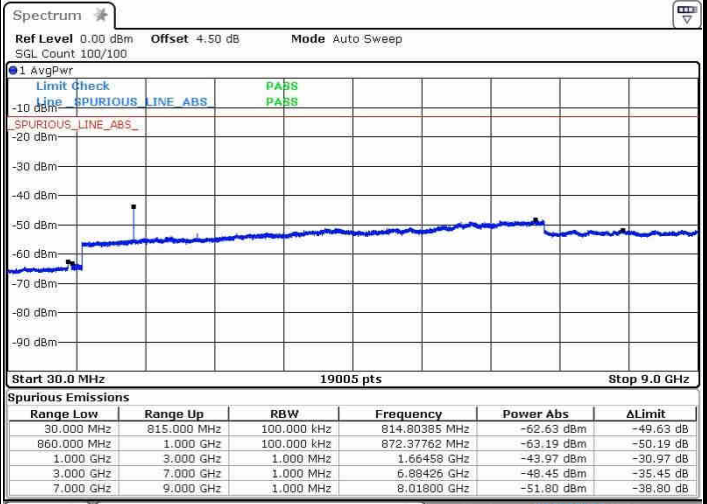

Date: 22.OCT.2016 02:42:46

Date: 22.OCT.2016 02:42:20

Middle Channel / QPSK

Middle Channel / 16QAM

Date: 22.OCT.2016 02:43:13

Date: 22.OCT.2016 02:43:43

LTE Band 26 / 5MHz

Highest Channel / QPSK

Date: 22.OCT.2016 02:45:09

Highest Channel / 16QAM

Date: 22.OCT.2016 02:44:38

LTE Band 26 / 10MHz

Lowest Channel / QPSK

Date: 22.OCT.2016 02:58:58

Lowest Channel / 16QAM

Date: 22.OCT.2016 02:59:29

LTE Band 26 / 10MHz

Middle Channel / QPSK

Middle Channel / 16QAM

Date: 22.OCT.2016 03:01:45

Date: 22.OCT.2016 03:03:18

Highest Channel / QPSK

Highest Channel / 16QAM

Date: 22.OCT.2016 03:04:54