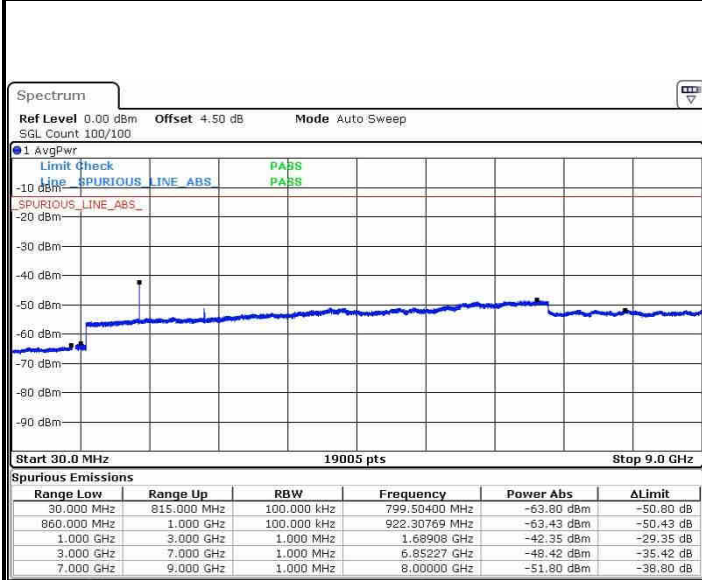

Date: 22.OCT.2016 02:18:03

Highest Channel / QPSK

Highest Channel / 16QAM

Date: 22.OCT.2016 02:19:27

Date: 22.OCT.2016 02:18:43

LTE Band 26 / 5MHz

Lowest Channel / QPSK

Lowest Channel / 16QAM

Date: 22.OCT.2016 02:42:46

Date: 22.OCT.2016 02:42:20

Middle Channel / QPSK

Middle Channel / 16QAM

Date: 22.OCT.2016 02:43:13

Date: 22.OCT.2016 02:43:43

LTE Band 26 / 5MHz

Highest Channel / QPSK

Date: 22.OCT.2016 02:45:09

Highest Channel / 16QAM

Date: 22.OCT.2016 02:44:38

LTE Band 26 / 10MHz

Lowest Channel / QPSK

Date: 22.OCT.2016 02:58:58

Lowest Channel / 16QAM

Date: 22.OCT.2016 02:59:29