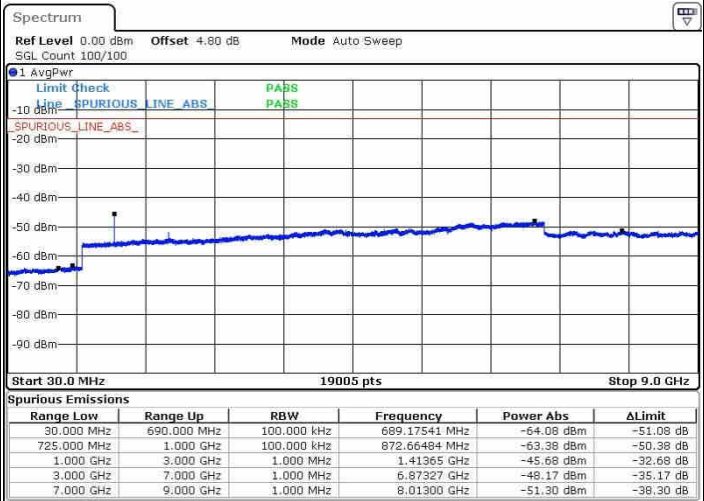

LTE Band 17 / 5MHz

Highest Channel / QPSK

Date: 21.OCT.2016 16:13:31

Highest Channel / 16QAM

Date: 21.OCT.2016 16:14:26

LTE Band 17 / 10MHz

Lowest Channel / QPSK

Date: 21.OCT.2016 16:20:36

Lowest Channel / 16QAM

Date: 21.OCT.2016 16:21:31

LTE Band 17 / 10MHz

Middle Channel / QPSK

Middle Channel / 16QAM

Date: 21.OCT.2016 16:23:08

Date: 21.OCT.2016 16:24:03

Highest Channel / QPSK

Highest Channel / 16QAM

Date: 21.OCT.2016 16:30:12

Date: 21.OCT.2016 16:31:07

LTE Band 25 / 1.4MHz

Highest Channel / QPSK

Highest Channel / 16QAM

Date: 21.OCT.2016 17:57:41

Date: 21.OCT.2016 17:58:38