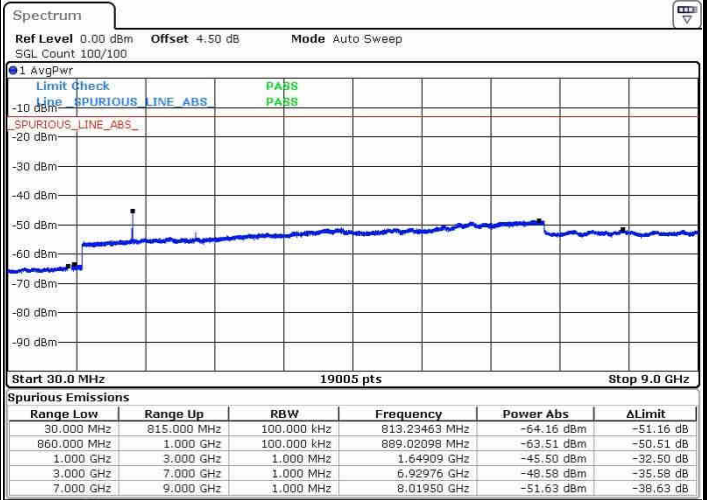

Lowest Channel / QPSK

Lowest Channel / 16QAM

Date: 22.OCT.2016 02:16:42

Date: 22.OCT.2016 02:15:08

LTE Band 26 / 3MHz

Middle Channel / QPSK

Middle Channel / 16QAM

Date: 22.OCT.2016 02:17:30

Date: 22.OCT.2016 02:18:03

Highest Channel / QPSK

Highest Channel / 16QAM

Date: 22.OCT.2016 02:19:27

Date: 22.OCT.2016 02:18:43

LTE Band 26 / 5MHz

Lowest Channel / QPSK

Lowest Channel / 16QAM

Date: 22.OCT.2016 02:42:46

Date: 22.OCT.2016 02:42:20

Middle Channel / QPSK

Middle Channel / 16QAM

Date: 22.OCT.2016 02:43:13

Date: 22.OCT.2016 02:43:43

LTE Band 26 / 5MHz

Highest Channel / QPSK