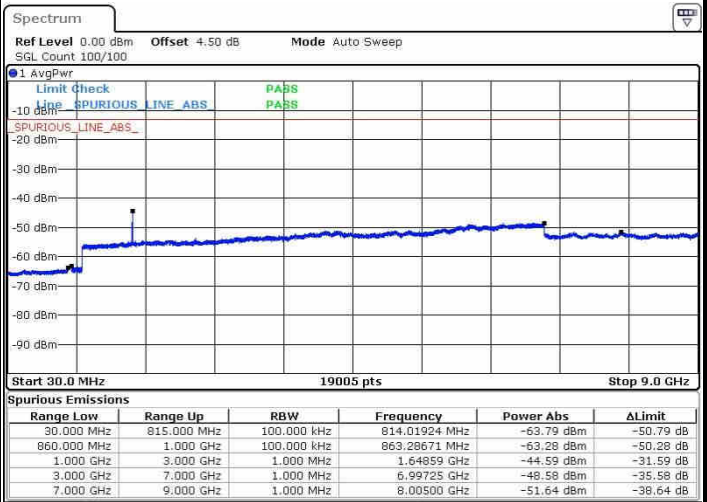

Date: 21.OCT.2016 17:30:36

LTE Band 26 / 1.4MHz

Lowest Channel / QPSK

Lowest Channel / 16QAM

Date: 22.OCT.2016 01:48:58

Date: 22.OCT.2016 01:48:32

Middle Channel / QPSK

Middle Channel / 16QAM

Date: 22.OCT.2016 01:48:26

Date: 22.OCT.2016 01:50:18

LTE Band 26 / 1.4MHz

Highest Channel / QPSK

Highest Channel / 16QAM

Date: 22.OCT.2016 01:51:16

Date: 22.OCT.2016 01:50:47

LTE Band 26 / 3MHz

Lowest Channel / QPSK

Lowest Channel / 16QAM

Date: 22.OCT.2016 02:16:42

Date: 22.OCT.2016 02:15:08

LTE Band 26 / 3MHz

Middle Channel / QPSK

Middle Channel / 16QAM

Date: 22.OCT.2016 02:17:30