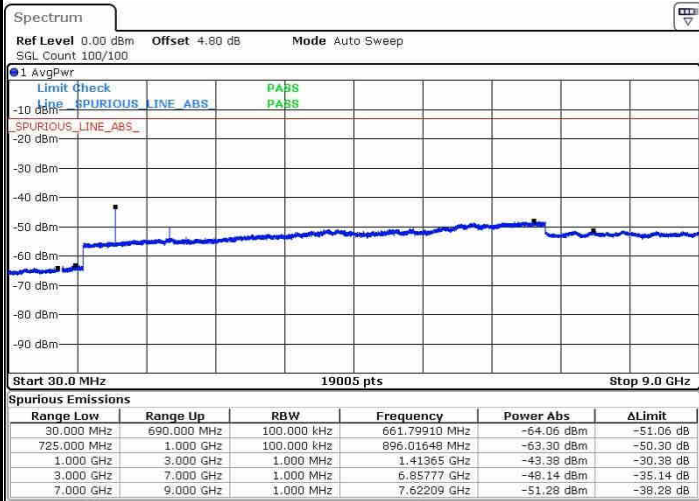

LTE Band 17 / 5MHz

Highest Channel / QPSK

Date: 21.OCT.2016 16:13:31

Highest Channel / 16QAM

Date: 21.OCT.2016 16:14:26

LTE Band 17 / 10MHz

Lowest Channel / QPSK

Date: 21.OCT.2016 16:20:36

Lowest Channel / 16QAM

Date: 21.OCT.2016 16:21:31

LTE Band 17 / 10MHz

Middle Channel / QPSK

Middle Channel / 16QAM

Date: 21.OCT.2016 16:23:08

Date: 21.OCT.2016 16:24:03

Highest Channel / QPSK

Highest Channel / 16QAM

Date: 21.OCT.2016 16:30:12

Date: 21.OCT.2016 16:31:07

LTE Band 25 / 1.4MHz

Highest Channel / QPSK

Highest Channel / 16QAM

Date: 21.OCT.2016 17:57:41

Date: 21.OCT.2016 17:58:38