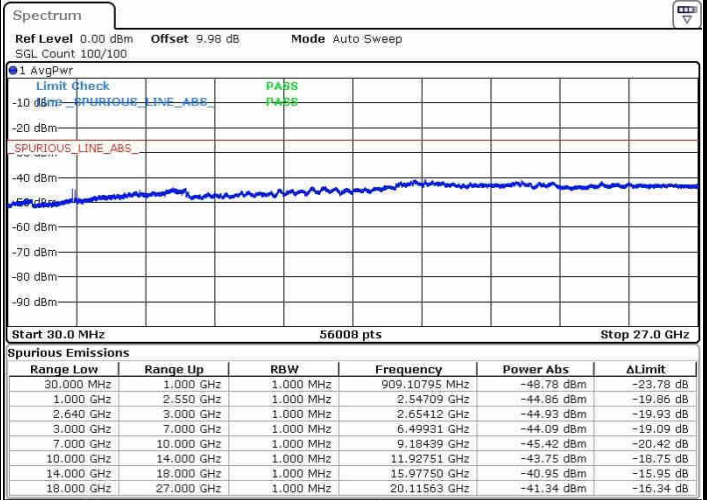

Date: 21.OCT.2016 22:28:53

Middle Channel / 16QAM

Date: 21.OCT.2016 22:31:48

LTE Band 38 / 5MHz

Highest Channel / QPSK

Highest Channel / 16QAM

Date: 21.OCT.2016 22:29:46

Date: 21.OCT.2016 22:32:52

LTE Band 38 / 10MHz

Lowest Channel / QPSK

Lowest Channel / 16QAM

Date: 21.OCT.2016 23:45:24

Date: 21.OCT.2016 23:50:56

LTE Band 38 / 10MHz

Middle Channel / QPSK

Middle Channel / 16QAM

Date: 21.OCT.2016 23:47:13

Date: 21.OCT.2016 23:51:47

Highest Channel / QPSK

Highest Channel / 16QAM

Date: 21.OCT.2016 23:48:58

Date: 21.OCT.2016 23:52:48

LTE Band 38 / 15MHz

Lowest Channel / QPSK