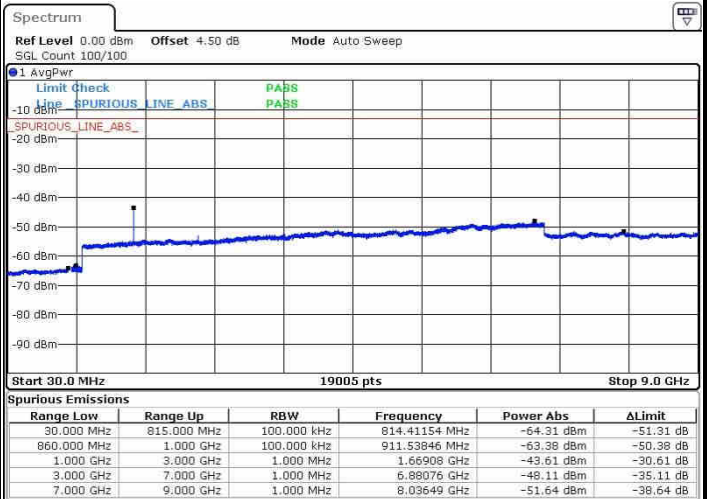

Lowest Channel / QPSK

Lowest Channel / 16QAM

Date: 22.OCT.2016 02:16:42

Date: 22.OCT.2016 02:15:08

LTE Band 26 / 3MHz

Middle Channel / QPSK

Middle Channel / 16QAM

Date: 22.OCT.2016 02:17:30

Date: 22.OCT.2016 02:18:03

Highest Channel / QPSK

Highest Channel / 16QAM

Date: 22.OCT.2016 02:19:27

Date: 22.OCT.2016 02:18:43

LTE Band 26 / 5MHz

Lowest Channel / QPSK

Lowest Channel / 16QAM

Date: 22.OCT.2016 02:42:46

Date: 22.OCT.2016 02:42:20

Middle Channel / QPSK

Middle Channel / 16QAM

Date: 22.OCT.2016 02:43:13

Date: 22.OCT.2016 02:43:43

LTE Band 26 / 5MHz

Highest Channel / QPSK