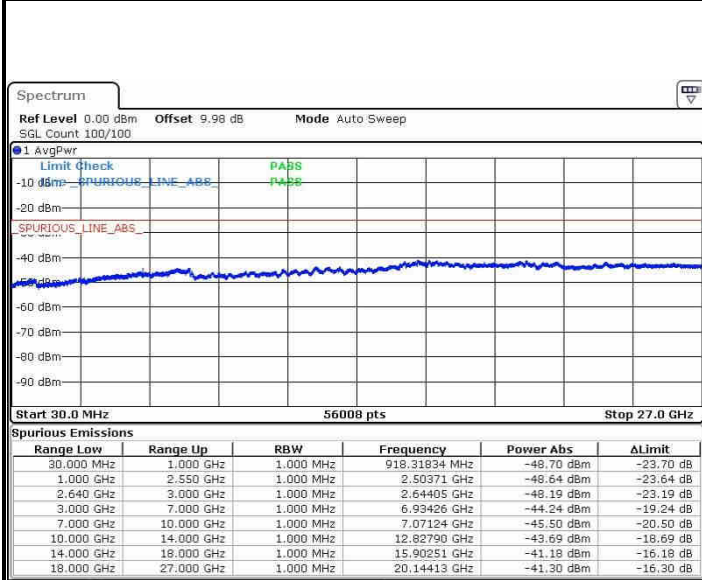

Date: 22.OCT.2016 03:03:46

LTE Band 26 / 15MHz

Lowest Channel / QPSK

Date: 22.OCT.2016 03:20:01

Lowest Channel / 16QAM

Date: 22.OCT.2016 03:19:25

Middle Channel / QPSK

Date: 22.OCT.2016 03:20:33

Middle Channel / 16QAM

Date: 22.OCT.2016 03:20:59

LTE Band 38 / 5MHz

Lowest Channel / QPSK

Date: 21.OCT.2016 22:26:46

Lowest Channel / 16QAM

Date: 21.OCT.2016 22:30:46

Middle Channel / QPSK

Date: 21.OCT.2016 22:28:53

Middle Channel / 16QAM

Date: 21.OCT.2016 22:31:48

LTE Band 38 / 5MHz

Highest Channel / QPSK

Highest Channel / 16QAM

Date: 21.OCT.2016 22:29:46

Date: 21.OCT.2016 22:32:52