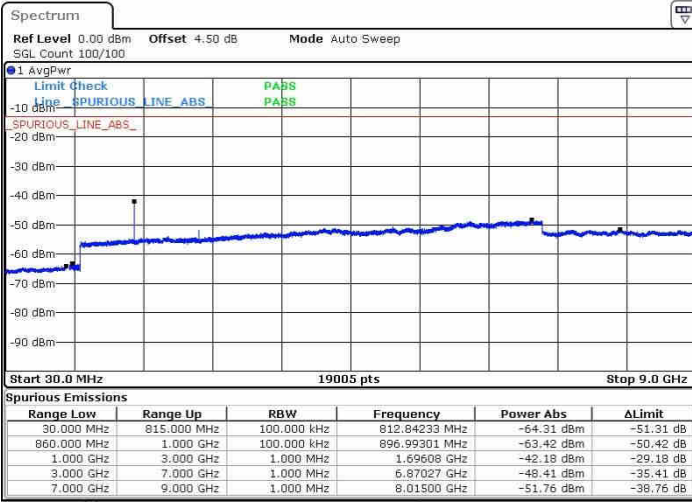

Date: 21.OCT.2016 17:30:36

LTE Band 26 / 1.4MHz

Lowest Channel / QPSK

Lowest Channel / 16QAM

Date: 22.OCT.2016 01:48:58

Date: 22.OCT.2016 01:48:32

Middle Channel / QPSK

Middle Channel / 16QAM

Date: 22.OCT.2016 01:48:26

Date: 22.OCT.2016 01:50:18

LTE Band 26 / 1.4MHz

Highest Channel / QPSK

Highest Channel / 16QAM

Date: 22.OCT.2016 01:51:16

Date: 22.OCT.2016 01:50:47

LTE Band 26 / 3MHz

Lowest Channel / QPSK

Lowest Channel / 16QAM

Date: 22.OCT.2016 02:16:42

Date: 22.OCT.2016 02:15:08

LTE Band 26 / 3MHz

Middle Channel / QPSK

Middle Channel / 16QAM

Date: 22.OCT.2016 02:17:30