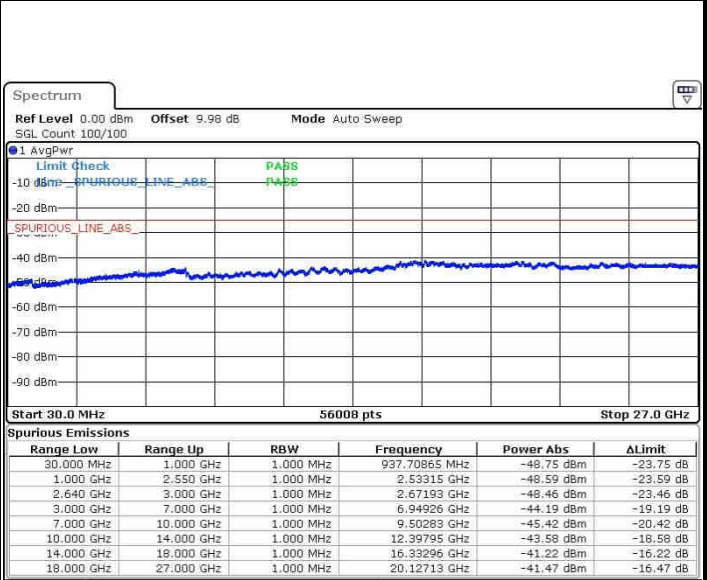

Date: 22.OCT.2016 03:03:46

LTE Band 26 / 15MHz

Lowest Channel / QPSK

Date: 22.OCT.2016 03:20:01

Lowest Channel / 16QAM

Date: 22.OCT.2016 03:19:25

Middle Channel / QPSK

Date: 22.OCT.2016 03:20:33

Middle Channel / 16QAM

Date: 22.OCT.2016 03:20:59

LTE Band 38 / 5MHz

Lowest Channel / QPSK

Date: 21.OCT.2016 22:26:46

Lowest Channel / 16QAM

Date: 21.OCT.2016 22:30:46

Middle Channel / QPSK

Date: 21.OCT.2016 22:28:53

Middle Channel / 16QAM

Date: 21.OCT.2016 22:31:48

LTE Band 38 / 5MHz

Highest Channel / QPSK

Highest Channel / 16QAM

Date: 21.OCT.2016 22:29:46

Date: 21.OCT.2016 22:32:52