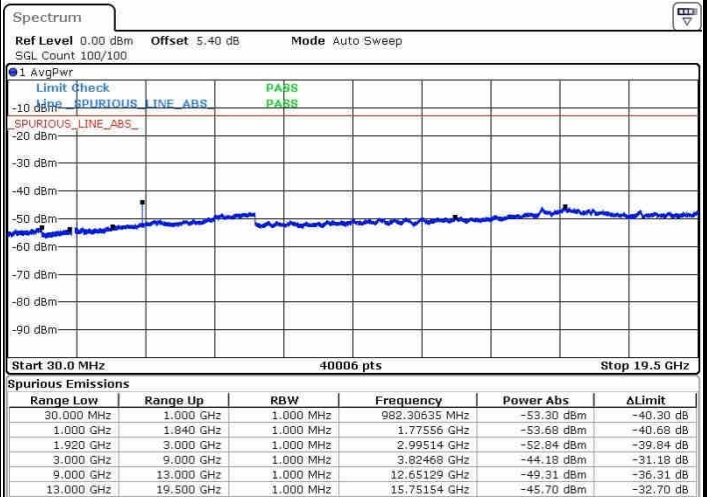

Lowest Channel / 16QAM

Date: 21.OCT.2016 16:21:31

LTE Band 17 / 10MHz

Middle Channel / QPSK

Middle Channel / 16QAM

Date: 21.OCT.2016 16:23:08

Date: 21.OCT.2016 16:24:03

Highest Channel / QPSK

Highest Channel / 16QAM

Date: 21.OCT.2016 16:30:12

Date: 21.OCT.2016 16:31:07

LTE Band 25 / 1.4MHz

Highest Channel / QPSK

Highest Channel / 16QAM

Date: 21.OCT.2016 17:57:41

Date: 21.OCT.2016 17:58:38

LTE Band 25 / 3MHz

Highest Channel / QPSK

Highest Channel / 16QAM

Date: 21.OCT.2016 17:01:17

Date: 21.OCT.2016 17:02:13

LTE Band 25 / 5MHz

Highest Channel / QPSK

Date: 21.OCT.2016 17:08:23

Highest Channel / 16QAM

Date: 21.OCT.2016 17:09:19

LTE Band 25 / 10MHz

Highest Channel / QPSK

Date: 21.OCT.2016 17:15:29

Highest Channel / 16QAM

Date: 21.OCT.2016 17:16:24

LTE Band 25 / 15MHz