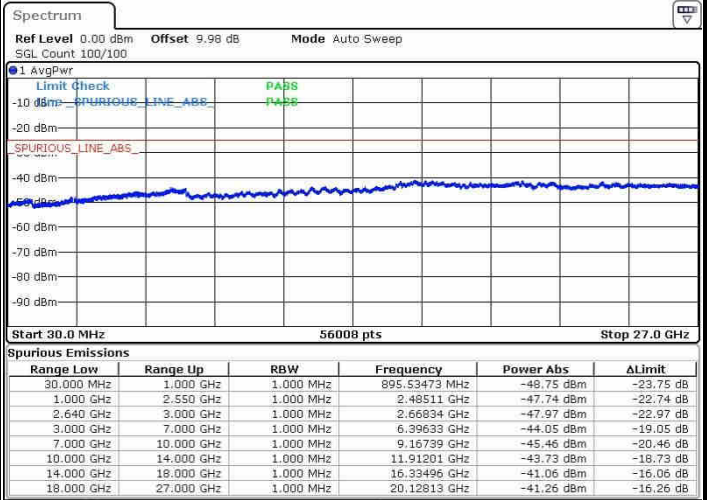

Date: 21.OCT.2016 23:47:13

Date: 21.OCT.2016 23:51:47

Highest Channel / QPSK

Highest Channel / 16QAM

Date: 21.OCT.2016 23:48:58

Date: 21.OCT.2016 23:52:48

LTE Band 38 / 15MHz

Lowest Channel / QPSK

Lowest Channel / 16QAM

Date: 22.OCT.2016 00:30:07

Date: 22.OCT.2016 00:34:56

Middle Channel / QPSK

Middle Channel / 16QAM

Date: 22.OCT.2016 00:31:51

Date: 22.OCT.2016 00:36:56

LTE Band 38 / 15MHz