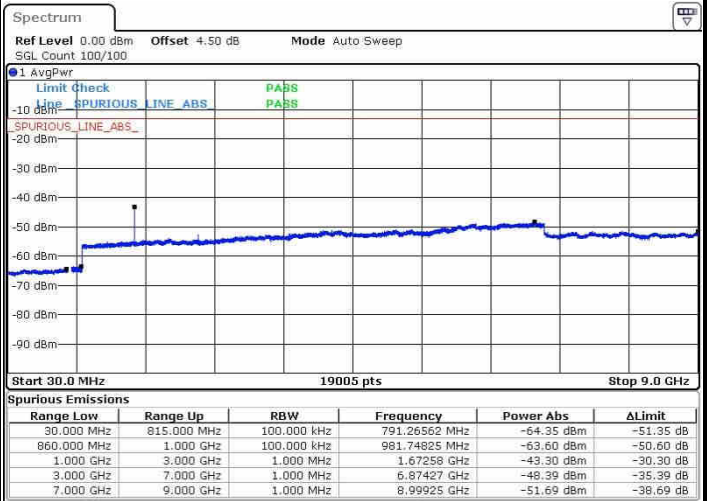

Highest Channel / QPSK

Date: 21.OCT.2016 17:22:35

Highest Channel / 16QAM

Date: 21.OCT.2016 17:23:30

LTE Band 25 / 20MHz

Highest Channel / QPSK

Date: 21.OCT.2016 17:29:40

Highest Channel / 16QAM

Date: 21.OCT.2016 17:30:36

LTE Band 26 / 1.4MHz

Lowest Channel / QPSK

Lowest Channel / 16QAM

Date: 22.OCT.2016 01:48:58

Date: 22.OCT.2016 01:48:32

Middle Channel / QPSK

Middle Channel / 16QAM

Date: 22.OCT.2016 01:48:26

Date: 22.OCT.2016 01:50:18

LTE Band 26 / 1.4MHz

Highest Channel / QPSK

Highest Channel / 16QAM

Date: 22.OCT.2016 01:51:16

Date: 22.OCT.2016 01:50:47

LTE Band 26 / 3MHz