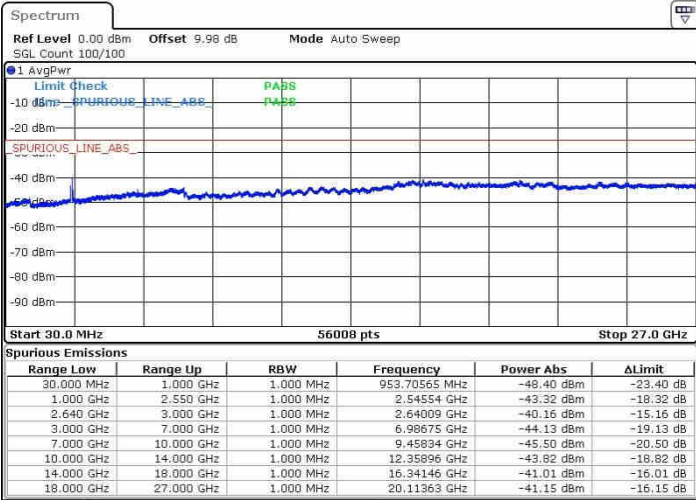

Date: 21.OCT.2016 22:28:53

Middle Channel / 16QAM

Date: 21.OCT.2016 22:31:48

LTE Band 38 / 5MHz

Highest Channel / QPSK

Highest Channel / 16QAM

Date: 21.OCT.2016 22:29:46

Date: 21.OCT.2016 22:32:52

LTE Band 38 / 10MHz

Lowest Channel / QPSK

Lowest Channel / 16QAM

Date: 21.OCT.2016 23:45:24

Date: 21.OCT.2016 23:50:56

LTE Band 38 / 10MHz

Middle Channel / QPSK

Middle Channel / 16QAM

Date: 21.OCT.2016 23:47:13

Date: 21.OCT.2016 23:51:47

Highest Channel / QPSK

Highest Channel / 16QAM

Date: 21.OCT.2016 23:48:58

Date: 21.OCT.2016 23:52:48

LTE Band 38 / 15MHz

Lowest Channel / QPSK