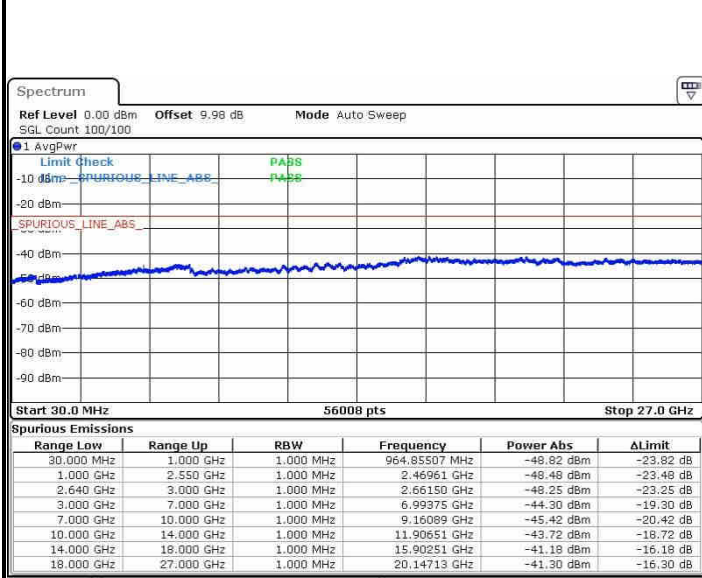

LTE Band 26 / 10MHz

Middle Channel / QPSK

Middle Channel / 16QAM

Date: 22.OCT.2016 03:01:45

Date: 22.OCT.2016 03:03:18

Highest Channel / QPSK

Highest Channel / 16QAM

Date: 22.OCT.2016 03:04:54

Date: 22.OCT.2016 03:03:46

LTE Band 26 / 15MHz

Lowest Channel / QPSK

Date: 22.OCT.2016 03:20:01

Lowest Channel / 16QAM

Date: 22.OCT.2016 03:19:25

Middle Channel / QPSK

Date: 22.OCT.2016 03:20:33

Middle Channel / 16QAM

Date: 22.OCT.2016 03:20:59

LTE Band 38 / 5MHz

Lowest Channel / QPSK

Date: 21.OCT.2016 22:26:46

Lowest Channel / 16QAM

Date: 21.OCT.2016 22:30:46

Middle Channel / QPSK

Date: 21.OCT.2016 22:28:53

Middle Channel / 16QAM

Date: 21.OCT.2016 22:31:48

LTE Band 38 / 5MHz

Highest Channel / QPSK

Highest Channel / 16QAM

Date: 21.OCT.2016 22:29:46

Date: 21.OCT.2016 22:32:52