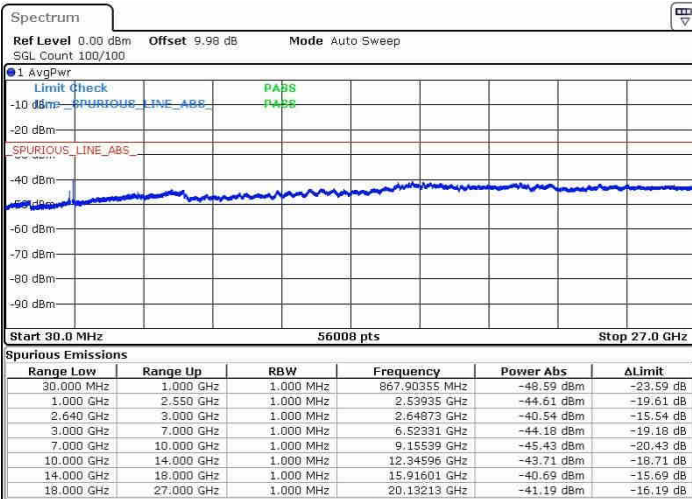

Date: 21.OCT.2016 23:47:13

Date: 21.OCT.2016 23:51:47

Highest Channel / QPSK

Highest Channel / 16QAM

Date: 21.OCT.2016 23:48:58

Date: 21.OCT.2016 23:52:48

LTE Band 38 / 15MHz

Lowest Channel / QPSK

Lowest Channel / 16QAM

Date: 22.OCT.2016 00:30:07

Date: 22.OCT.2016 00:34:56

Middle Channel / QPSK

Middle Channel / 16QAM

Date: 22.OCT.2016 00:31:51

Date: 22.OCT.2016 00:36:56

LTE Band 38 / 15MHz

Highest Channel / QPSK

Date: 22.OCT.2016 00:32:42

Highest Channel / 16QAM

Date: 22.OCT.2016 00:38:02

LTE Band 38 / 20MHz

Lowest Channel / QPSK

Date: 22.OCT.2016 01:27:52

Lowest Channel / 16QAM