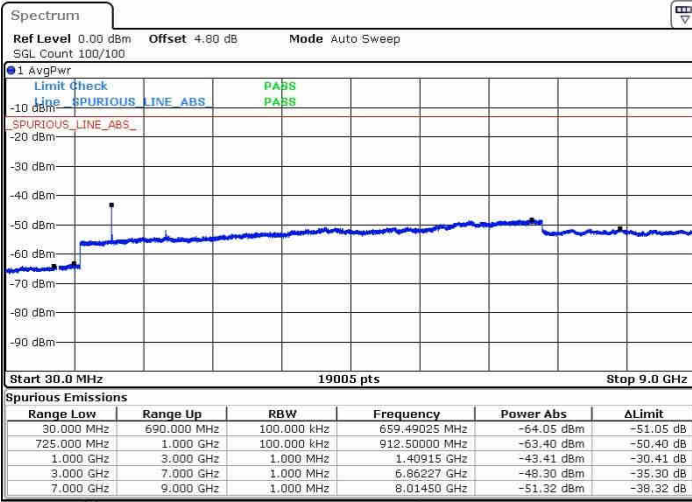

LTE Band 17 / 5MHz

Lowest Channel / QPSK

Lowest Channel / 16QAM

Date: 21.OCT.2016 16:03:55

Date: 21.OCT.2016 16:04:50