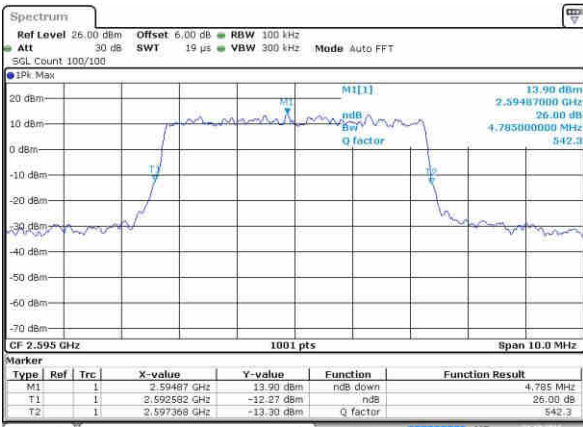

Middle Channel / 5MHz / QPSK

Date: 21.OCT.2016 21:08:45