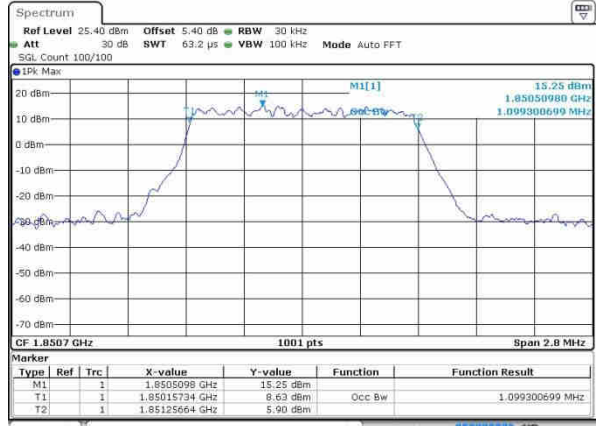

Lowest Channel / 1.4MHz / 16QAM

Date: 19.OCT.2016 23:19:48