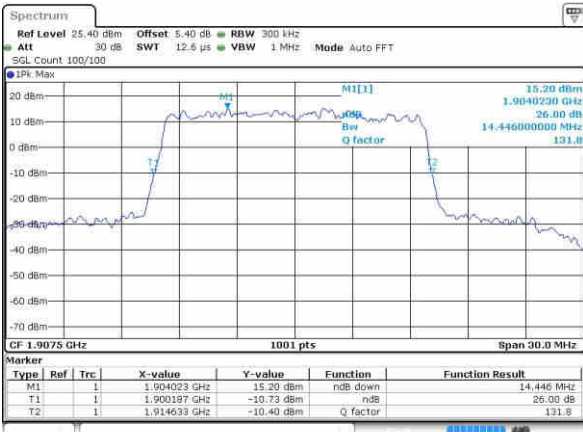

Highest Channel / 15MHz / QPSK

Date: 21 OCT 2016 17:17:08