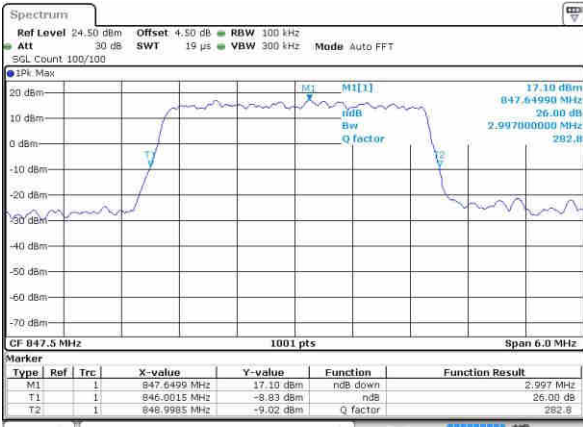

Date: 22.OCT.2016 01:47:48

LTE Band 26

Lowest Channel / 3MHz / QPSK

Date: 22.OCT.2016 02:07:16

Lowest Channel / 3MHz / 16QAM

Date: 22.OCT.2016 02:08:20

Middle Channel / 3MHz / QPSK

Date: 22.OCT.2016 02:10:33

Middle Channel / 3MHz / 16QAM

Date: 22.OCT.2016 02:09:14

Highest Channel / 3MHz / QPSK

Date: 22.OCT.2016 02:11:05

Highest Channel / 3MHz / 16QAM

Date: 22.OCT.2016 02:12:01

LTE Band 26

Lowest Channel / 5MHz / QPSK