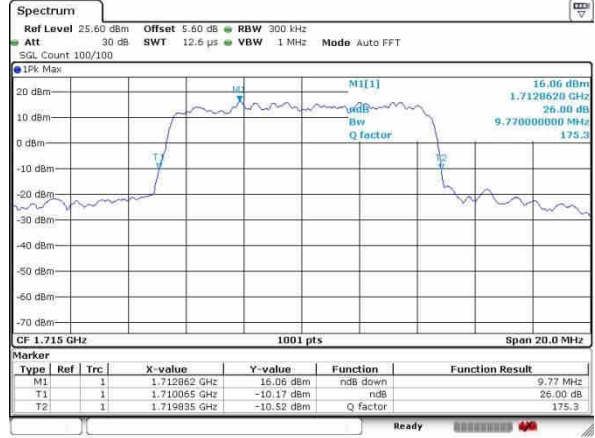

Lowest Channel / 10MHz / 16QAM

Date: 24.OCT.2016 14:16:38