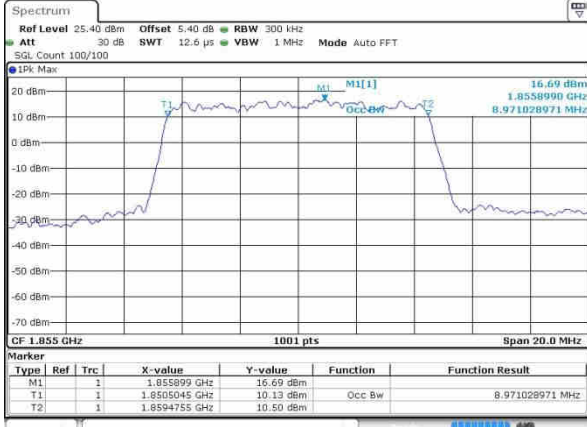

LTE Band 2

Lowest Channel / 10MHz / QPSK

Date: 20 OCT 2016 00:09:37