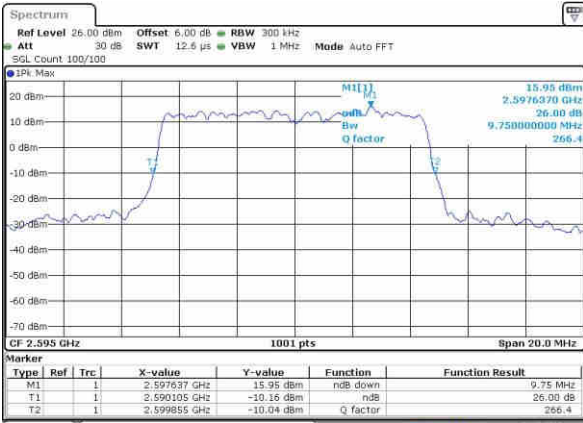

Highest Channel / 5MHz / 16QAM

Date: 21.OCT.2016 21:10:18

LTE Band 38

Lowest Channel / 10MHz / QPSK

Date: 21.OCT.2016 21:11:37

Lowest Channel / 10MHz / 16QAM

Date: 21.OCT.2016 21:12:41

Middle Channel / 10MHz / QPSK

Date: 21.OCT.2016 21:11:58

Middle Channel / 10MHz / 16QAM

Date: 21.OCT.2016 21:13:02

Highest Channel / 10MHz / QPSK

Date: 21.OCT.2016 21:12:18

Highest Channel / 10MHz / 16QAM

Date: 21.OCT.2016 21:13:21

LTE Band 38