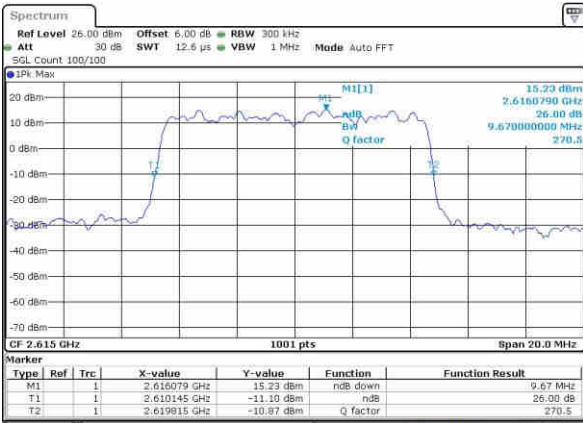

Highest Channel / 5MHz / 16QAM

Date: 21.OCT.2016 21:10:18

LTE Band 38

Lowest Channel / 10MHz / QPSK

Date: 21.OCT.2016 21:11:37

Lowest Channel / 10MHz / 16QAM

Date: 21.OCT.2016 21:12:41

Middle Channel / 10MHz / QPSK

Date: 21.OCT.2016 21:11:58

Middle Channel / 10MHz / 16QAM

Date: 21.OCT.2016 21:13:02

Highest Channel / 10MHz / QPSK

Date: 21.OCT.2016 21:12:18

Highest Channel / 10MHz / 16QAM

Date: 21.OCT.2016 21:13:21

LTE Band 38