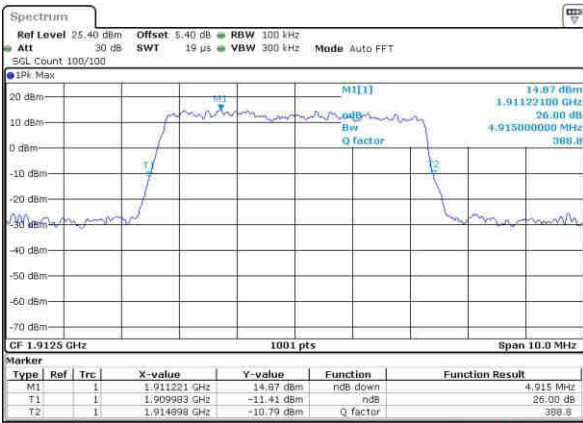

LTE Band 25

Highest Channel / 1.4MHz / QPSK

Date: 21 OCT 2016 17:52:14

Highest Channel / 1.4MHz / 16QAM

Date: 21 OCT 2016 17:52:03

Highest Channel / 3MHz / QPSK

Date: 21 OCT 2016 16:55:50

Highest Channel / 3MHz / 16QAM

Date: 21 OCT 2016 16:55:40

Highest Channel / 5MHz / QPSK

Date: 21 OCT 2016 17:02:58

Highest Channel / 5MHz / 16QAM

Date: 21 OCT 2016 17:02:45

LTE Band 25

Highest Channel / 10MHz / QPSK

Date: 21 OCT 2016 17:10:02