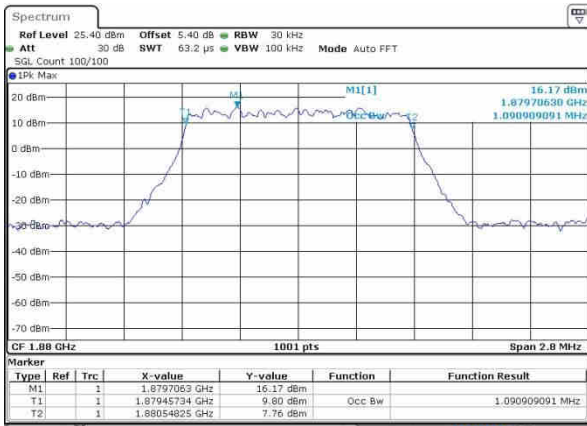

Mode	LTE Band 66 : 99%OBW(MHz)											
BW	1.4MHz		3MHz		5MHz		10MHz		15MHz		20MHz	
Mod.	QPSK	16QAM	QPSK	16QAM	QPSK	16QAM	QPSK	16QAM	QPSK	16QAM	QPSK	16QAM
Lowest CH	1.09	1.09	2.72	2.73	4.50	4.50	9.05	9.01	13.46	13.40	18.22	18.22
Middle CH	1.10	1.10	2.71	2.71	4.48	4.49	8.99	8.97	13.49	13.43	18.14	18.42
Highest CH	1.08	1.09	2.73	2.74	4.51	4.49	8.95	9.05	13.43	13.37	18.34	18.30

LTE Band 2

Lowest Channel / 1.4MHz / QPSK

Date: 19.OCT.2016 23:19:37

Lowest Channel / 1.4MHz / 16QAM

Date: 19.OCT.2016 23:19:48

Middle Channel / 1.4MHz / QPSK

Date: 19.OCT.2016 23:28:42

Middle Channel / 1.4MHz / 16QAM

Date: 19.OCT.2016 23:28:52

Highest Channel / 1.4MHz / QPSK

Date: 19.OCT.2016 23:28:14

Highest Channel / 1.4MHz / 16QAM

Date: 19.OCT.2016 23:28:24

LTE Band 2

Lowest Channel / 3MHz / QPSK

Date: 19.OCT.2016 23:36:18