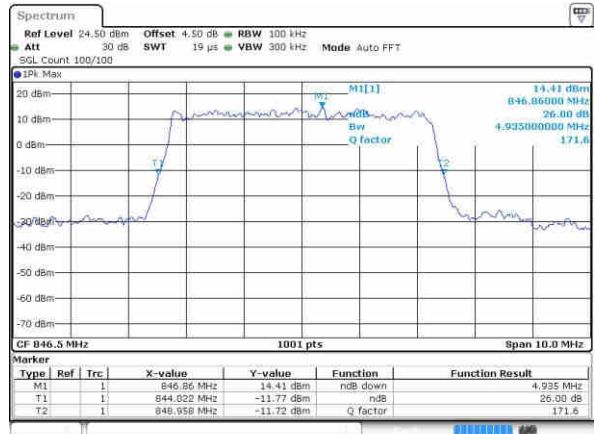

Middle Channel / 3MHz / 16QAM

Date: 22.OCT.2016 02:09:14

Highest Channel / 3MHz / QPSK

Date: 22.OCT.2016 02:11:05

Highest Channel / 3MHz / 16QAM

Date: 22.OCT.2016 02:12:01

LTE Band 26

Lowest Channel / 5MHz / QPSK

Date: 22.OCT.2016 02:33:00

Lowest Channel / 5MHz / 16QAM

Date: 22.OCT.2016 02:34:16

Middle Channel / 5MHz / QPSK

Date: 22.OCT.2016 02:41:02

Middle Channel / 5MHz / 16QAM

Date: 22.OCT.2016 02:40:29

Highest Channel / 5MHz / QPSK

Date: 22.OCT.2016 02:41:25

Highest Channel / 5MHz / 16QAM

Date: 22.OCT.2016 02:41:47

LTE Band 26

Lowest Channel / 10MHz / QPSK

Date: 22.OCT.2016 02:53:48

Lowest Channel / 10MHz / 16QAM

Date: 22.OCT.2016 02:54:48