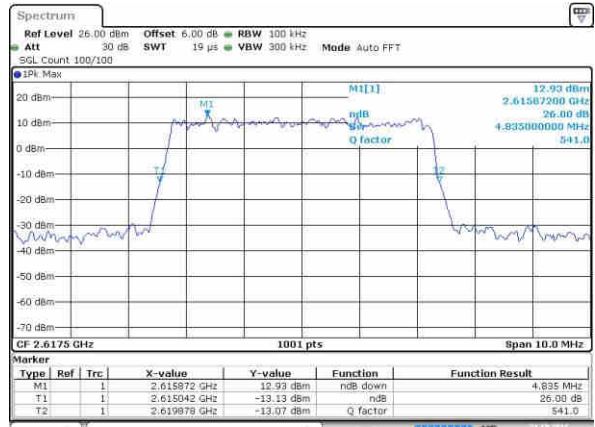

Date: 22.OCT.2016 03:17:01

Highest Channel / 15MHz / QPSK

Date: 22.OCT.2016 03:18:21

Highest Channel / 15MHz / 16QAM

Date: 22.OCT.2016 03:18:47

LTE Band 38

Lowest Channel / 5MHz / QPSK

Date: 21.OCT.2016 21:07:58

Lowest Channel / 5MHz / 16QAM

Date: 21.OCT.2016 21:09:38

Middle Channel / 5MHz / QPSK

Date: 21.OCT.2016 21:08:45

Middle Channel / 5MHz / 16QAM

Date: 21.OCT.2016 21:09:58

Highest Channel / 5MHz / QPSK

Date: 21.OCT.2016 21:09:08

Highest Channel / 5MHz / 16QAM

Date: 21.OCT.2016 21:10:18

LTE Band 38

Lowest Channel / 10MHz / QPSK

Date: 21.OCT.2016 21:11:37

Lowest Channel / 10MHz / 16QAM

Date: 21.OCT.2016 21:12:41

Middle Channel / 10MHz / QPSK