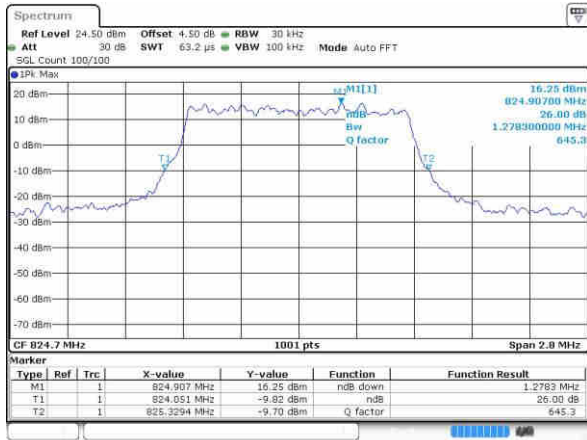

Date: 21 OCT 2016 17:24:13

Highest Channel / 20MHz / 16QAM

Date: 21 OCT 2016 17:24:03

LTE Band 26

Lowest Channel / 1.4MHz / QPSK

Date: 22.OCT.2016 01:43:26

Lowest Channel / 1.4MHz / 16QAM

Date: 22.OCT.2016 01:43:53