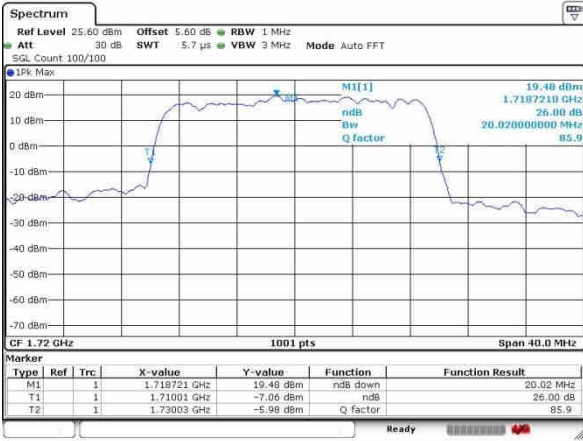

Date: 24.OCT.2016 14:42:57

Highest Channel / 10MHz / 16QAM

Date: 24.OCT.2016 14:43:48

LTE Band 66

Lowest Channel / 15MHz / QPSK

Date: 24.OCT.2016 15:02:21

Lowest Channel / 15MHz / 16QAM

Date: 24.OCT.2016 15:01:39

Middle Channel / 15MHz / QPSK

Date: 24.OCT.2016 15:16:08

Middle Channel / 15MHz / 16QAM

Date: 24.OCT.2016 15:16:53

Highest Channel / 15MHz / QPSK

Date: 24.OCT.2016 15:31:46

Highest Channel / 15MHz / 16QAM

Date: 24.OCT.2016 15:29:38

LTE Band 66

Lowest Channel / 20MHz / QPSK

Date: 24.OCT.2016 15:43:03

Lowest Channel / 20MHz / 16QAM

Date: 24.OCT.2016 15:43:27

Middle Channel / 20MHz / QPSK

Date: 24.OCT.2016 15:52:59

Middle Channel / 20MHz / 16QAM