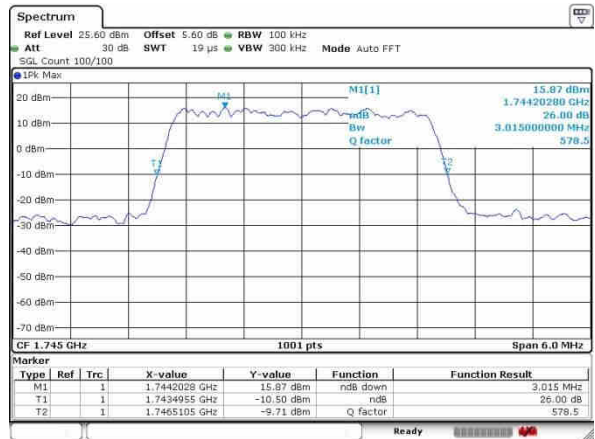

Middle Channel / 3MHz / 16QAM

Date: 3.NOV.2016 10:51:04