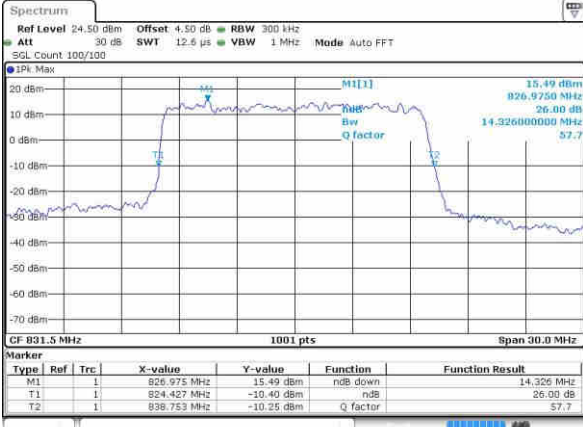

Date: 22.OCT.2016 02:41:25

Highest Channel / 5MHz / 16QAM

Date: 22.OCT.2016 02:41:47

LTE Band 26

Lowest Channel / 10MHz / QPSK

Date: 22.OCT.2016 02:53:48

Lowest Channel / 10MHz / 16QAM

Date: 22.OCT.2016 02:54:48

Middle Channel / 10MHz / QPSK

Date: 22.OCT.2016 02:58:45

Middle Channel / 10MHz / 16QAM

Date: 22.OCT.2016 02:58:59

Highest Channel / 10MHz / QPSK

Date: 22.OCT.2016 02:57:59

Highest Channel / 10MHz / 16QAM

Date: 22.OCT.2016 02:58:32

LTE Band 26

Lowest Channel / 15MHz / QPSK

Date: 22.OCT.2016 03:15:58

Lowest Channel / 15MHz / 16QAM

Date: 22.OCT.2016 03:16:22

Middle Channel / 15MHz / QPSK

Date: 22.OCT.2016 03:17:28

Middle Channel / 15MHz / 16QAM