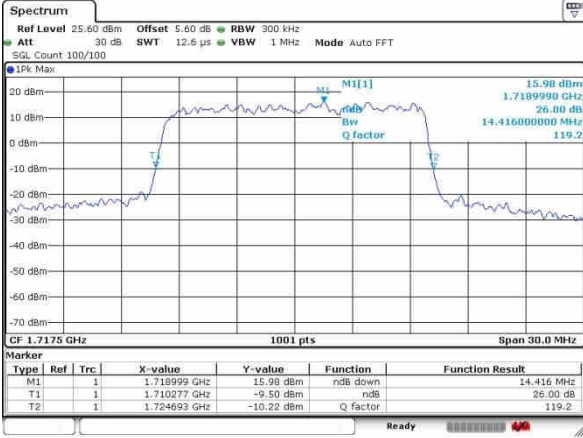

Date: 24.OCT.2016 14:42:57

Highest Channel / 10MHz / 16QAM

Date: 24.OCT.2016 14:43:48

LTE Band 66

Lowest Channel / 15MHz / QPSK

Date: 24.OCT.2016 15:02:21

Lowest Channel / 15MHz / 16QAM

Date: 24.OCT.2016 15:01:39