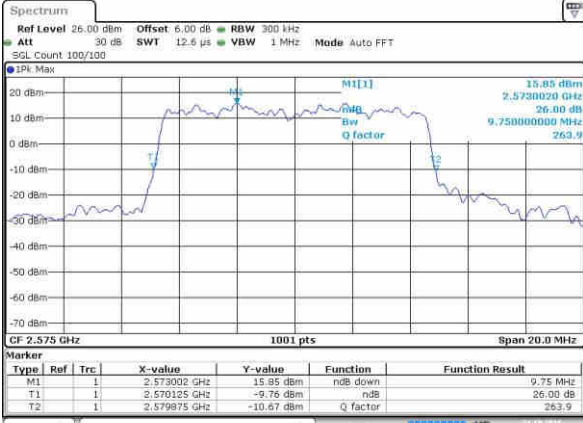

Lowest Channel / 5MHz / 16QAM

Date: 21.OCT.2016 21:09:38

Middle Channel / 5MHz / QPSK

Date: 21.OCT.2016 21:08:45

Middle Channel / 5MHz / 16QAM

Date: 21.OCT.2016 21:09:58

Highest Channel / 5MHz / QPSK

Date: 21.OCT.2016 21:09:08

Highest Channel / 5MHz / 16QAM

Date: 21.OCT.2016 21:10:18

LTE Band 38

Lowest Channel / 10MHz / QPSK

Date: 21.OCT.2016 21:11:37

Lowest Channel / 10MHz / 16QAM

Date: 21.OCT.2016 21:12:41

Middle Channel / 10MHz / QPSK

Date: 21.OCT.2016 21:11:58

Middle Channel / 10MHz / 16QAM

Date: 21.OCT.2016 21:13:02

Highest Channel / 10MHz / QPSK

Date: 21.OCT.2016 21:12:18

Highest Channel / 10MHz / 16QAM

Date: 21.OCT.2016 21:13:21

LTE Band 38