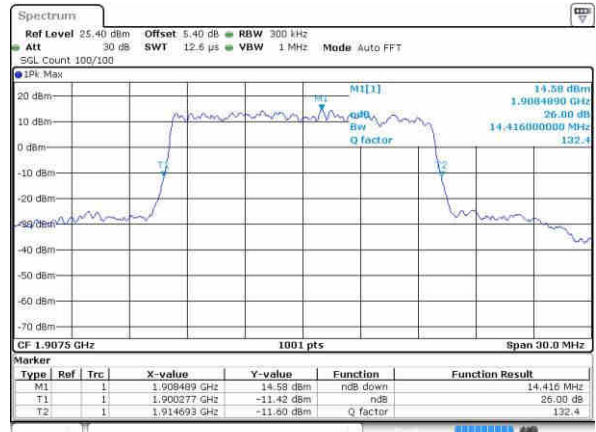

Date: 21 OCT 2016 16:55:40

Highest Channel / 5MHz / QPSK

Date: 21 OCT 2016 17:02:58

Highest Channel / 5MHz / 16QAM

Date: 21 OCT 2016 17:02:45

LTE Band 25

Highest Channel / 10MHz / QPSK

Date: 21 OCT 2016 17:10:02

Highest Channel / 10MHz / 16QAM

Date: 21 OCT 2016 17:09:51

Highest Channel / 15MHz / QPSK

Date: 21 OCT 2016 17:17:08

Highest Channel / 15MHz / 16QAM

Date: 21 OCT 2016 17:18:57

Highest Channel / 20MHz / QPSK

Date: 21 OCT 2016 17:24:13

Highest Channel / 20MHz / 16QAM

Date: 21 OCT 2016 17:24:03

LTE Band 26

Lowest Channel / 1.4MHz / QPSK

Date: 22.OCT.2016 01:43:26

Lowest Channel / 1.4MHz / 16QAM

Date: 22.OCT.2016 01:43:53