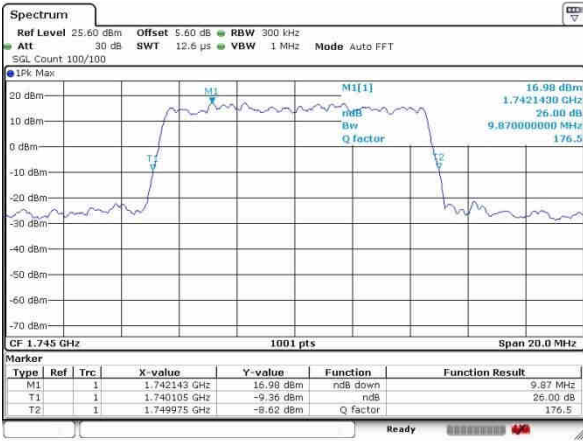

Date: 3.NOV.2016 10:58:19

LTE Band 66

Lowest Channel / 5MHz / QPSK

Date: 24.OCT.2016 12:00:01

Lowest Channel / 5MHz / 16QAM

Date: 24.OCT.2016 11:59:32

Middle Channel / 5MHz / QPSK

Date: 24.OCT.2016 13:50:20

Middle Channel / 5MHz / 16QAM

Date: 24.OCT.2016 13:51:01

Highest Channel / 5MHz / QPSK

Date: 24.OCT.2016 14:09:51

Highest Channel / 5MHz / 16QAM

Date: 24.OCT.2016 14:10:17

LTE Band 66

Lowest Channel / 10MHz / QPSK

Date: 24.OCT.2016 14:17:36

Lowest Channel / 10MHz / 16QAM

Date: 24.OCT.2016 14:16:38

Middle Channel / 10MHz / QPSK

Date: 24.OCT.2016 14:40:48

Middle Channel / 10MHz / 16QAM

Date: 24.OCT.2016 14:38:38

Highest Channel / 10MHz / QPSK