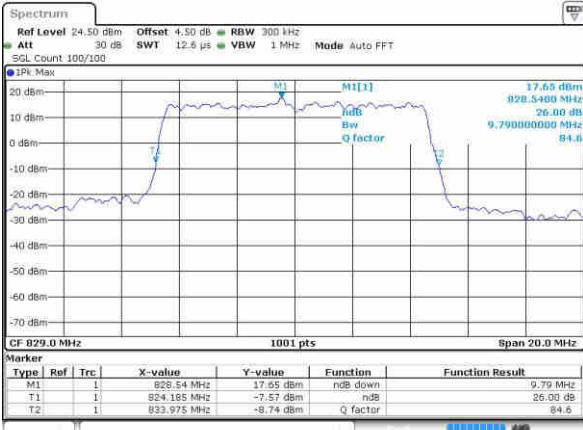

Date: 22.OCT.2016 02:41:25

Highest Channel / 5MHz / 16QAM

Date: 22.OCT.2016 02:41:47

LTE Band 26

Lowest Channel / 10MHz / QPSK

Date: 22.OCT.2016 02:53:48

Lowest Channel / 10MHz / 16QAM

Date: 22.OCT.2016 02:54:48