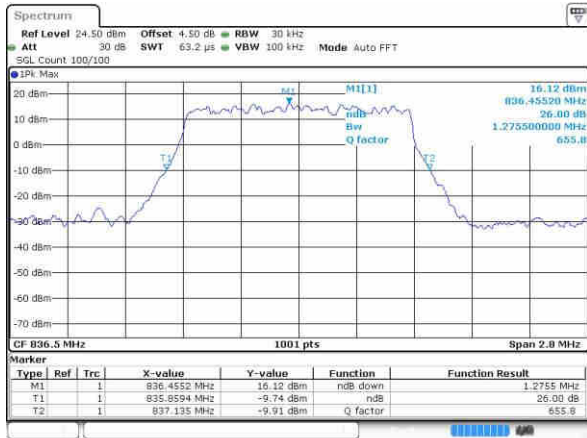

Middle Channel / 1.4MHz / QPSK

Date: 22.OCT.2016 01:45:54