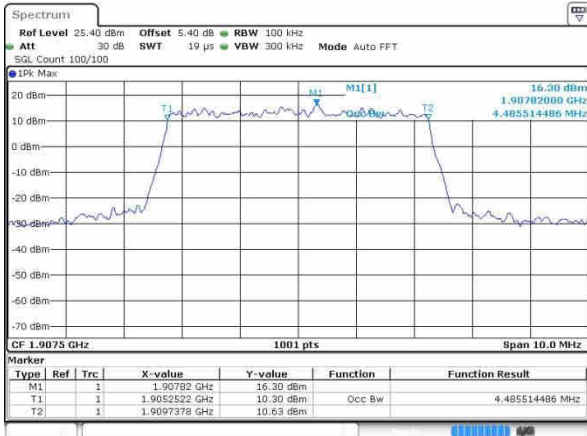

Highest Channel / 5MHz / QPSK

Date: 20 OCT 2016 00:02:33