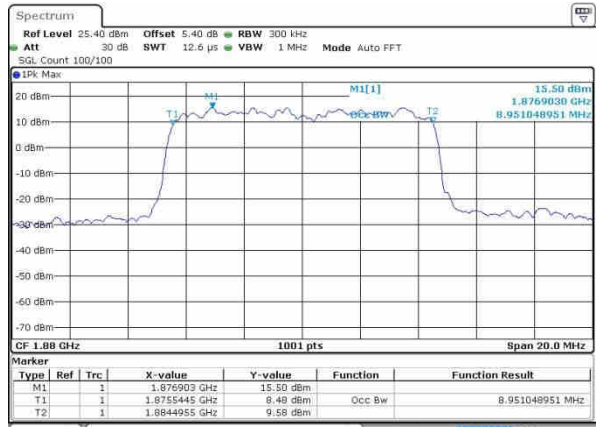

Date: 20 OCT 2016 00:00:01

Middle Channel / 5MHz / 16QAM

Date: 20 OCT 2016 00:00:12

Highest Channel / 5MHz / QPSK

Date: 20 OCT 2016 00:02:33

Highest Channel / 5MHz / 16QAM

Date: 20 OCT 2016 00:02:44

LTE Band 2

Lowest Channel / 10MHz / QPSK

Date: 20 OCT 2016 00:09:37

Lowest Channel / 10MHz / 16QAM

Date: 20 OCT 2016 00:09:47

Middle Channel / 10MHz / QPSK

Date: 20 OCT 2016 00:16:40

Middle Channel / 10MHz / 16QAM

Date: 20 OCT 2016 00:16:50