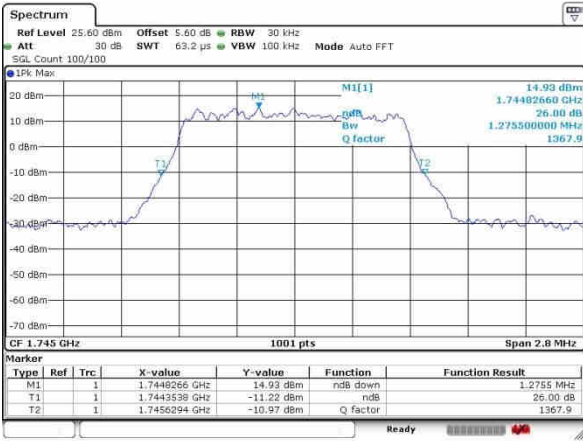

Date: 23.OCT.2016 23:13:32

Middle Channel / 20MHz / 16QAM

Date: 23.OCT.2016 23:14:35

Highest Channel / 20MHz / QPSK

Date: 23.OCT.2016 23:16:04

Highest Channel / 20MHz / 16QAM

Date: 23.OCT.2016 23:15:30

LTE Band 66

Lowest Channel / 1.4MHz / QPSK

Date: 3.NOV.2016 10:00:32

Lowest Channel / 1.4MHz / 16QAM

Date: 3.NOV.2016 10:01:12

Middle Channel / 1.4MHz / QPSK

Date: 3.NOV.2016 10:01:37

Middle Channel / 1.4MHz / 16QAM

Date: 3.NOV.2016 10:01:54

Highest Channel / 1.4MHz / QPSK

Date: 3.NOV.2016 10:03:54

Highest Channel / 1.4MHz / 16QAM

Date: 3.NOV.2016 10:04:17

LTE Band 66

Lowest Channel / 3MHz / QPSK

Date: 3.NOV.2016 10:43:17

Lowest Channel / 3MHz / 16QAM