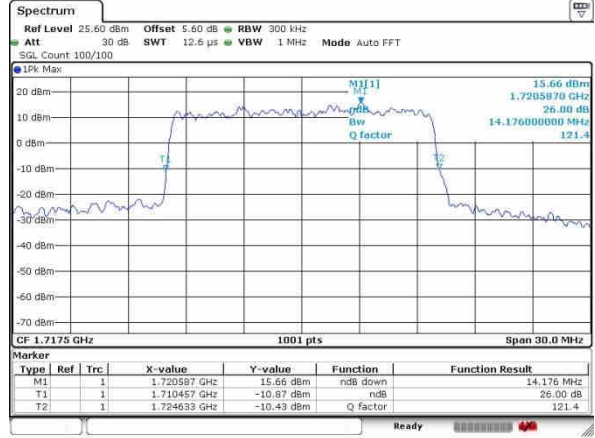

Date: 24.OCT.2016 14:42:57

Highest Channel / 10MHz / 16QAM

Date: 24.OCT.2016 14:43:48

LTE Band 66

Lowest Channel / 15MHz / QPSK

Date: 24.OCT.2016 15:02:21

Lowest Channel / 15MHz / 16QAM

Date: 24.OCT.2016 15:01:39