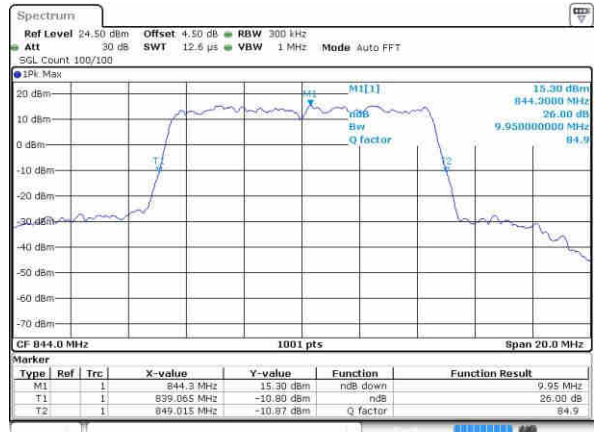

Date: 22.OCT.2016 02:41:25

Highest Channel / 5MHz / 16QAM

Date: 22.OCT.2016 02:41:47

LTE Band 26

Lowest Channel / 10MHz / QPSK

Date: 22.OCT.2016 02:53:48

Lowest Channel / 10MHz / 16QAM

Date: 22.OCT.2016 02:54:48

Middle Channel / 10MHz / QPSK

Date: 22.OCT.2016 02:58:45

Middle Channel / 10MHz / 16QAM

Date: 22.OCT.2016 02:58:59

Highest Channel / 10MHz / QPSK

Date: 22.OCT.2016 02:57:59

Highest Channel / 10MHz / 16QAM

Date: 22.OCT.2016 02:58:32

LTE Band 26

Lowest Channel / 15MHz / QPSK

Date: 22.OCT.2016 03:15:58

Lowest Channel / 15MHz / 16QAM

Date: 22.OCT.2016 03:16:22

Middle Channel / 15MHz / QPSK

Date: 22.OCT.2016 03:17:28

Middle Channel / 15MHz / 16QAM