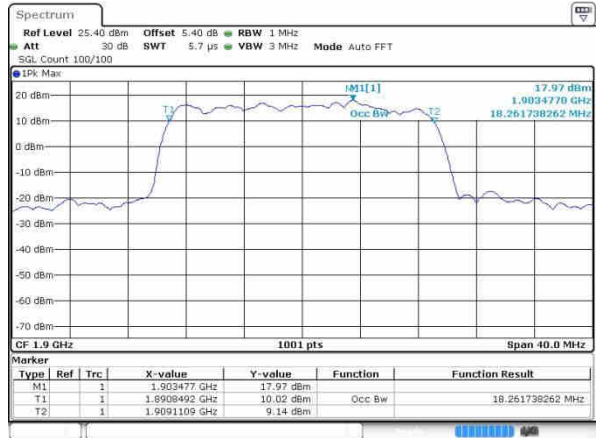

Middle Channel / 20MHz / 16QAM

Date: 20 OCT 2016 00:50:10

Highest Channel / 20MHz / QPSK

Date: 20 OCT 2016 00:52:31

Highest Channel / 20MHz / 16QAM

Date: 20 OCT 2016 00:52:42