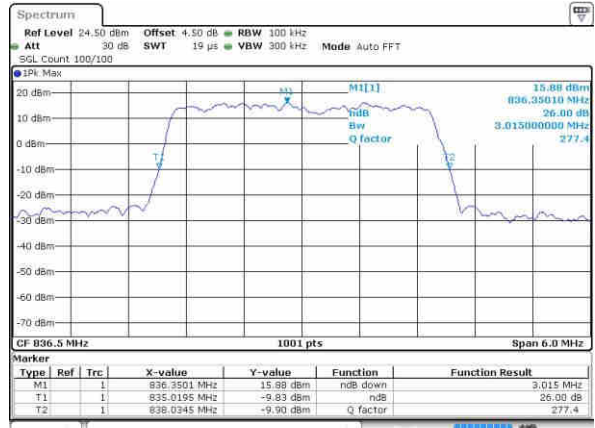

Date: 22.OCT.2016 01:47:48

LTE Band 26

Lowest Channel / 3MHz / QPSK

Date: 22.OCT.2016 02:07:16

Lowest Channel / 3MHz / 16QAM

Date: 22.OCT.2016 02:08:20

Middle Channel / 3MHz / QPSK

Date: 22.OCT.2016 02:10:33

Middle Channel / 3MHz / 16QAM

Date: 22.OCT.2016 02:09:14

Highest Channel / 3MHz / QPSK

Date: 22.OCT.2016 02:11:05

Highest Channel / 3MHz / 16QAM

Date: 22.OCT.2016 02:12:01

LTE Band 26

Lowest Channel / 5MHz / QPSK