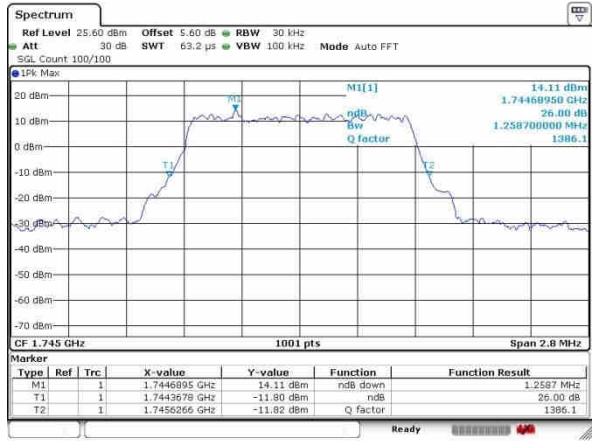

Date: 23.OCT.2016 23:13:32

Middle Channel / 20MHz / 16QAM

Date: 23.OCT.2016 23:14:35

Highest Channel / 20MHz / QPSK

Date: 23.OCT.2016 23:16:04

Highest Channel / 20MHz / 16QAM

Date: 23.OCT.2016 23:15:30

LTE Band 66

Lowest Channel / 1.4MHz / QPSK

Date: 3.NOV.2016 10:00:32

Lowest Channel / 1.4MHz / 16QAM

Date: 3.NOV.2016 10:01:12

Middle Channel / 1.4MHz / QPSK

Date: 3.NOV.2016 10:01:37

Middle Channel / 1.4MHz / 16QAM

Date: 3.NOV.2016 10:01:54

Highest Channel / 1.4MHz / QPSK

Date: 3.NOV.2016 10:03:54

Highest Channel / 1.4MHz / 16QAM

Date: 3.NOV.2016 10:04:17

LTE Band 66

Lowest Channel / 3MHz / QPSK

Date: 3.NOV.2016 10:43:17

Lowest Channel / 3MHz / 16QAM