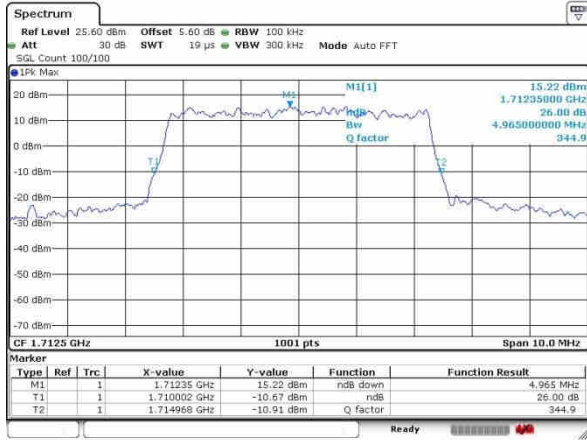

Highest Channel / 1.4MHz / QPSK

Date: 3.NOV.2016 10:03:54

Highest Channel / 1.4MHz / 16QAM

Date: 3.NOV.2016 10:04:17

LTE Band 66

Lowest Channel / 3MHz / QPSK

Date: 3.NOV.2016 10:43:17

Lowest Channel / 3MHz / 16QAM

Date: 3.NOV.2016 10:42:54

Middle Channel / 3MHz / QPSK

Date: 3.NOV.2016 10:50:45

Middle Channel / 3MHz / 16QAM

Date: 3.NOV.2016 10:51:04

Highest Channel / 3MHz / QPSK

Date: 3.NOV.2016 10:58:39

Highest Channel / 3MHz / 16QAM

Date: 3.NOV.2016 10:58:19

LTE Band 66

Lowest Channel / 5MHz / QPSK

Date: 24.OCT.2016 12:00:01

Lowest Channel / 5MHz / 16QAM

Date: 24.OCT.2016 11:59:32

Middle Channel / 5MHz / QPSK

Date: 24.OCT.2016 13:50:20