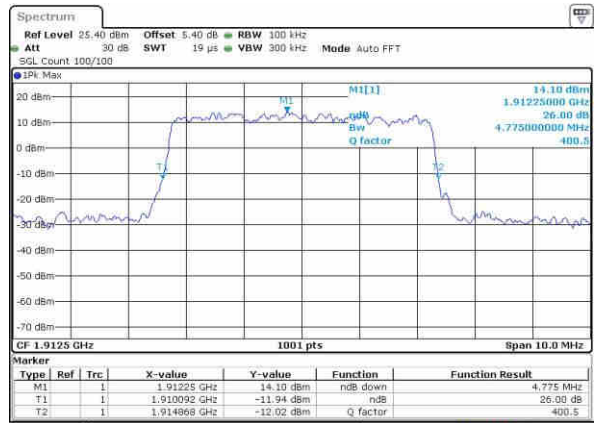

LTE Band 25

Highest Channel / 1.4MHz / QPSK

Date: 21 OCT 2016 17:52:14

Highest Channel / 1.4MHz / 16QAM

Date: 21 OCT 2016 17:52:03

Highest Channel / 3MHz / QPSK

Date: 21 OCT 2016 16:55:50

Highest Channel / 3MHz / 16QAM

Date: 21 OCT 2016 16:55:40

Highest Channel / 5MHz / QPSK

Date: 21 OCT 2016 17:02:58

Highest Channel / 5MHz / 16QAM

Date: 21 OCT 2016 17:02:45

LTE Band 25

Highest Channel / 10MHz / QPSK

Date: 21 OCT 2016 17:10:02