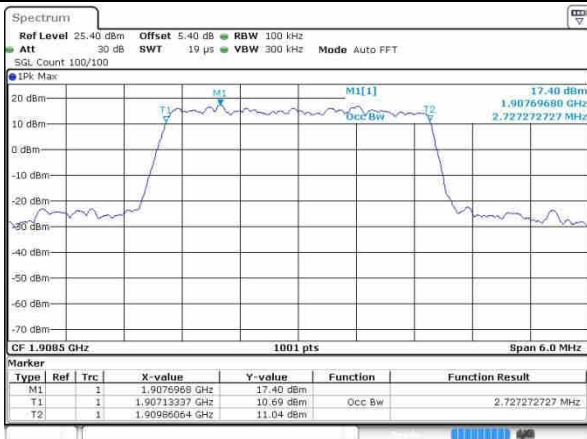

Lowest Channel / 3MHz / 16QAM

Date: 19.OCT.2016 23:36:28

Middle Channel / 3MHz / QPSK

Date: 19.OCT.2016 23:43:22

Middle Channel / 3MHz / 16QAM

Date: 19.OCT.2016 23:43:32

Highest Channel / 3MHz / QPSK

Date: 19.OCT.2016 23:45:54