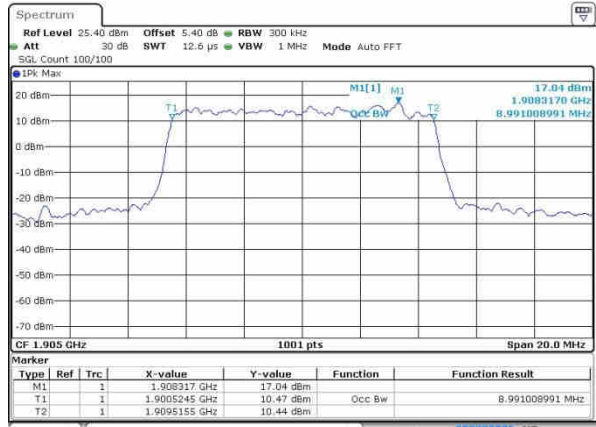

Date: 20 OCT 2016 00:00:01

Middle Channel / 5MHz / 16QAM

Date: 20 OCT 2016 00:00:12

Highest Channel / 5MHz / QPSK

Date: 20 OCT 2016 00:02:33

Highest Channel / 5MHz / 16QAM

Date: 20 OCT 2016 00:02:44

LTE Band 2

Lowest Channel / 10MHz / QPSK

Date: 20 OCT 2016 00:09:37

Lowest Channel / 10MHz / 16QAM

Date: 20 OCT 2016 00:09:47

Middle Channel / 10MHz / QPSK

Date: 20 OCT 2016 00:16:40

Middle Channel / 10MHz / 16QAM

Date: 20 OCT 2016 00:16:50

Highest Channel / 10MHz / QPSK

Date: 20 OCT 2016 00:19:12

Highest Channel / 10MHz / 16QAM

Date: 20 OCT 2016 00:19:22

LTE Band 2

Lowest Channel / 15MHz / QPSK

Date: 20 OCT 2016 00:28:16

Lowest Channel / 15MHz / 16QAM