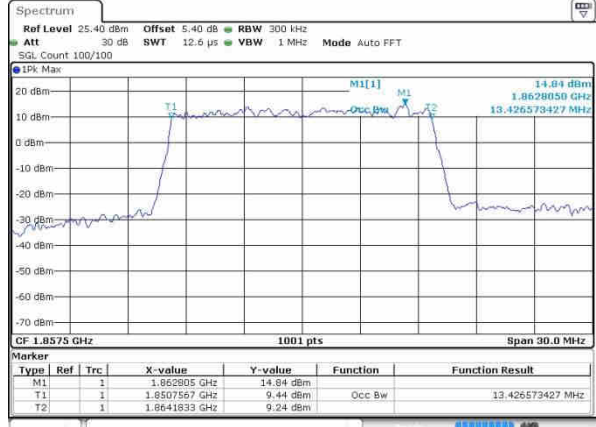

Highest Channel / 10MHz / QPSK

Date: 20 OCT 2016 00:19:12

Highest Channel / 10MHz / 16QAM

Date: 20 OCT 2016 00:19:22

LTE Band 2

Lowest Channel / 15MHz / QPSK

Date: 20 OCT 2016 00:28:16

Lowest Channel / 15MHz / 16QAM