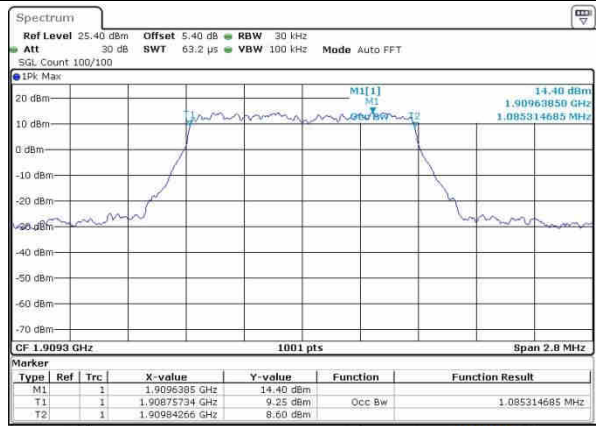

Mode	LTE Band 66 : 99%OBW(MHz)											
BW	1.4MHz		3MHz		5MHz		10MHz		15MHz		20MHz	
Mod.	QPSK	16QAM	QPSK	16QAM	QPSK	16QAM	QPSK	16QAM	QPSK	16QAM	QPSK	16QAM
Lowest CH	1.09	1.09	2.72	2.73	4.50	4.50	9.05	9.01	13.46	13.40	18.22	18.22
Middle CH	1.10	1.10	2.71	2.71	4.48	4.49	8.99	8.97	13.49	13.43	18.14	18.42
Highest CH	1.08	1.09	2.73	2.74	4.51	4.49	8.95	9.05	13.43	13.37	18.34	18.30

LTE Band 2

Lowest Channel / 1.4MHz / QPSK

Date: 19.OCT.2016 23:19:37

Lowest Channel / 1.4MHz / 16QAM

Date: 19.OCT.2016 23:19:48

Middle Channel / 1.4MHz / QPSK

Date: 19.OCT.2016 23:28:42

Middle Channel / 1.4MHz / 16QAM

Date: 19.OCT.2016 23:28:52

Highest Channel / 1.4MHz / QPSK

Date: 19.OCT.2016 23:28:14

Highest Channel / 1.4MHz / 16QAM

Date: 19.OCT.2016 23:28:24

LTE Band 2

Lowest Channel / 3MHz / QPSK

Date: 19.OCT.2016 23:36:18