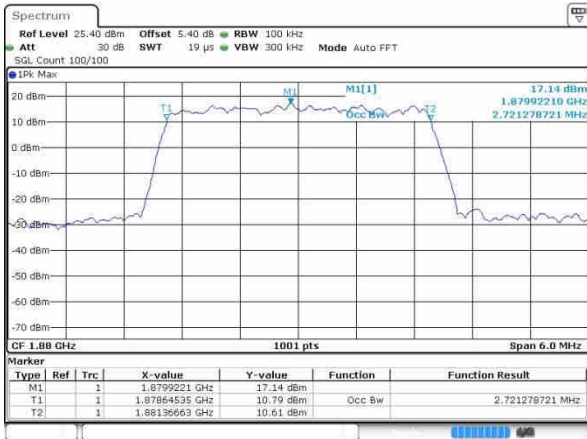

Middle Channel / 3MHz / QPSK

Date: 19.OCT.2016 23:43:22