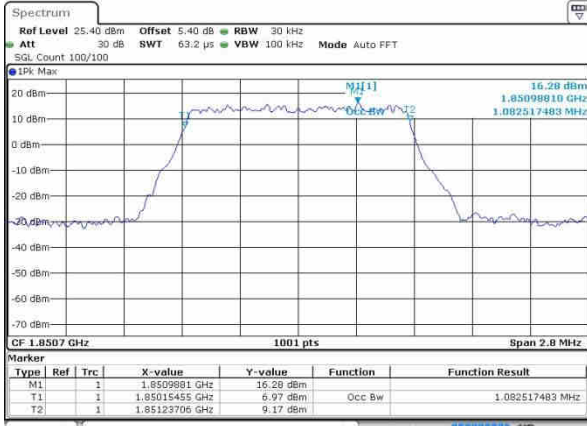

LTE Band 2

Lowest Channel / 1.4MHz / QPSK

Date: 19.OCT.2016 23:19:37