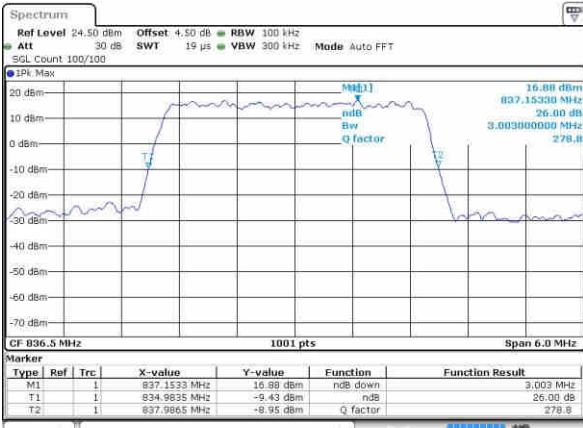

Date: 22.OCT.2016 01:47:48

LTE Band 26

Lowest Channel / 3MHz / QPSK

Date: 22.OCT.2016 02:07:16

Lowest Channel / 3MHz / 16QAM

Date: 22.OCT.2016 02:08:20

Middle Channel / 3MHz / QPSK

Date: 22.OCT.2016 02:10:33

Middle Channel / 3MHz / 16QAM

Date: 22.OCT.2016 02:09:14

Highest Channel / 3MHz / QPSK

Date: 22.OCT.2016 02:11:05

Highest Channel / 3MHz / 16QAM

Date: 22.OCT.2016 02:12:01

LTE Band 26

Lowest Channel / 5MHz / QPSK