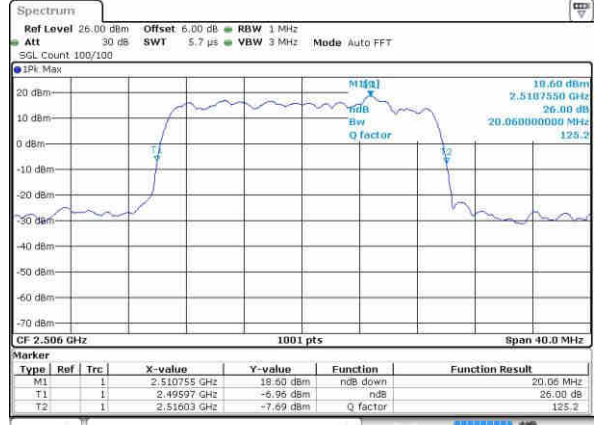

Lowest Channel / 15MHz / 16QAM

Date: 23.OCT.2016 23:05:45

Middle Channel / 15MHz / QPSK

Date: 23.OCT.2016 23:08:16

Middle Channel / 15MHz / 16QAM

Date: 23.OCT.2016 23:07:02

Highest Channel / 15MHz / QPSK

Date: 23.OCT.2016 23:09:00

Highest Channel / 15MHz / 16QAM

Date: 23.OCT.2016 23:09:26

LTE Band 41

Lowest Channel / 20MHz / QPSK

Date: 23.OCT.2016 23:12:41

Lowest Channel / 20MHz / 16QAM

Date: 23.OCT.2016 23:11:12

Middle Channel / 20MHz / QPSK

Date: 23.OCT.2016 23:13:32

Middle Channel / 20MHz / 16QAM

Date: 23.OCT.2016 23:14:35

Highest Channel / 20MHz / QPSK

Date: 23.OCT.2016 23:16:04

Highest Channel / 20MHz / 16QAM

Date: 23.OCT.2016 23:15:30

LTE Band 66