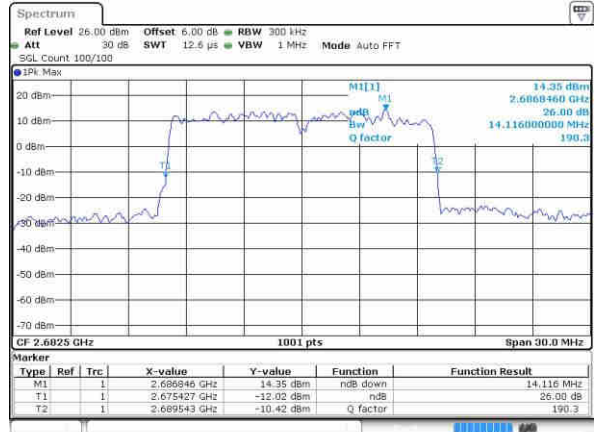

Lowest Channel / 15MHz / 16QAM

Date: 23.OCT.2016 23:05:45

Middle Channel / 15MHz / QPSK

Date: 23.OCT.2016 23:08:16

Middle Channel / 15MHz / 16QAM

Date: 23.OCT.2016 23:07:02

Highest Channel / 15MHz / QPSK

Date: 23.OCT.2016 23:09:00

Highest Channel / 15MHz / 16QAM

Date: 23.OCT.2016 23:09:26

LTE Band 41

Lowest Channel / 20MHz / QPSK

Date: 23.OCT.2016 23:12:41

Lowest Channel / 20MHz / 16QAM

Date: 23.OCT.2016 23:11:12

Middle Channel / 20MHz / QPSK