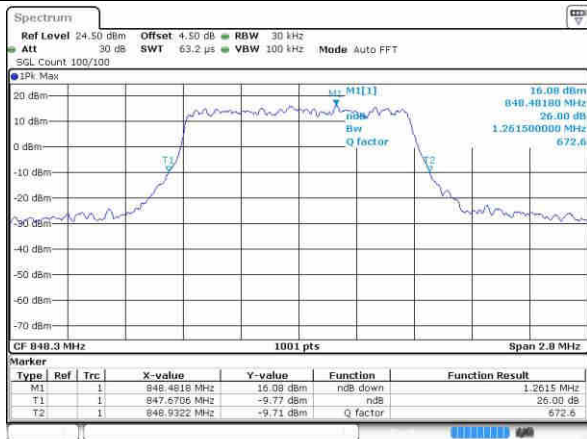

Date: 21 OCT 2016 17:24:13

Highest Channel / 20MHz / 16QAM

Date: 21 OCT 2016 17:24:03

LTE Band 26

Lowest Channel / 1.4MHz / QPSK

Date: 22.OCT.2016 01:43:26

Lowest Channel / 1.4MHz / 16QAM

Date: 22.OCT.2016 01:43:53

Middle Channel / 1.4MHz / QPSK

Date: 22.OCT.2016 01:45:54

Middle Channel / 1.4MHz / 16QAM

Date: 22.OCT.2016 01:45:26

Highest Channel / 1.4MHz / QPSK

Date: 22.OCT.2016 01:47:05

Highest Channel / 1.4MHz / 16QAM