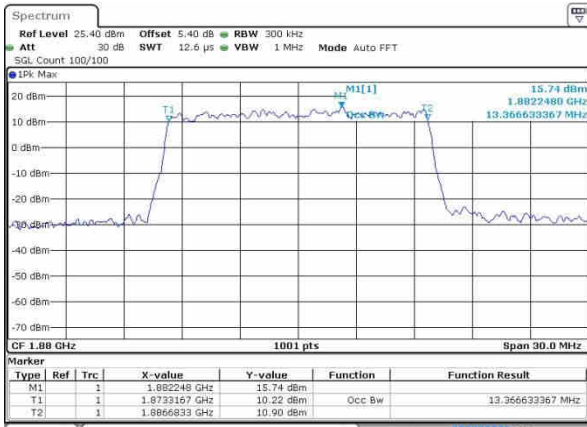

Middle Channel / 15MHz / QPSK

Date: 20 OCT 2016 00:33:20