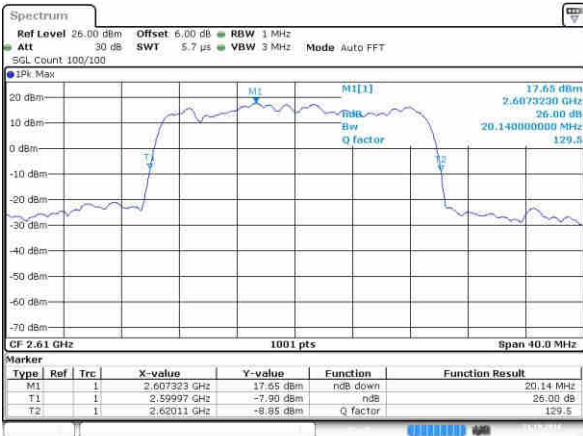

Highest Channel / 15MHz / QPSK

Date: 21.OCT.2016 21:14:43

Highest Channel / 15MHz / 16QAM

Date: 21.OCT.2016 21:15:51

LTE Band 38

Lowest Channel / 20MHz / QPSK

Date: 21.OCT.2016 21:16:22

Lowest Channel / 20MHz / 16QAM

Date: 21.OCT.2016 21:17:58

Middle Channel / 20MHz / QPSK

Date: 21.OCT.2016 21:16:48

Middle Channel / 20MHz / 16QAM

Date: 21.OCT.2016 21:18:19

Highest Channel / 20MHz / QPSK

Date: 21.OCT.2016 21:17:28

Highest Channel / 20MHz / 16QAM