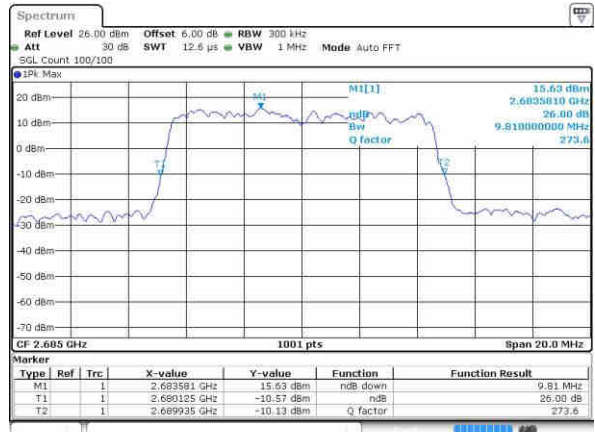

LTE Band 41

Lowest Channel / 10MHz / QPSK

Date: 23.OCT.2016 23.01.40

Lowest Channel / 10MHz / 16QAM

Date: 23.OCT.2016 23.00.57

Middle Channel / 10MHz / QPSK

Date: 23.OCT.2016 23.02.13

Middle Channel / 10MHz / 16QAM

Date: 23.OCT.2016 23.02.46

Highest Channel / 10MHz / QPSK

Date: 23.OCT.2016 23.03.42

Highest Channel / 10MHz / 16QAM

Date: 23.OCT.2016 23.03.20

LTE Band 41

Lowest Channel / 15MHz / QPSK

Date: 23.OCT.2016 23:05:23