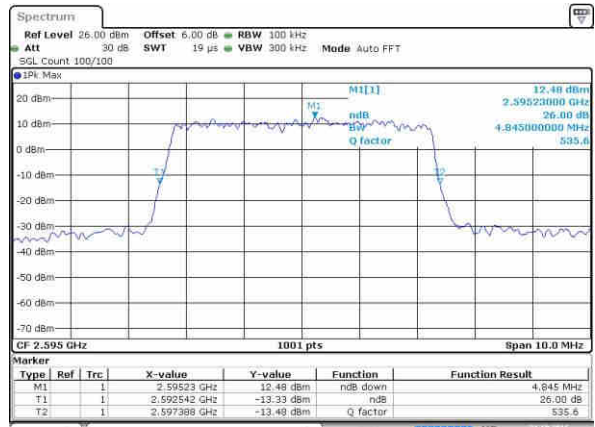

Date: 22.OCT.2016 03:17:01

Highest Channel / 15MHz / QPSK

Date: 22.OCT.2016 03:18:21

Highest Channel / 15MHz / 16QAM

Date: 22.OCT.2016 03:18:47

LTE Band 38

Lowest Channel / 5MHz / QPSK

Date: 21.OCT.2016 21:07:58

Lowest Channel / 5MHz / 16QAM

Date: 21.OCT.2016 21:09:38

Middle Channel / 5MHz / QPSK

Date: 21.OCT.2016 21:08:45

Middle Channel / 5MHz / 16QAM

Date: 21.OCT.2016 21:09:58

Highest Channel / 5MHz / QPSK

Date: 21.OCT.2016 21:09:08

Highest Channel / 5MHz / 16QAM

Date: 21.OCT.2016 21:10:18

LTE Band 38

Lowest Channel / 10MHz / QPSK

Date: 21.OCT.2016 21:11:37

Lowest Channel / 10MHz / 16QAM

Date: 21.OCT.2016 21:12:41

Middle Channel / 10MHz / QPSK