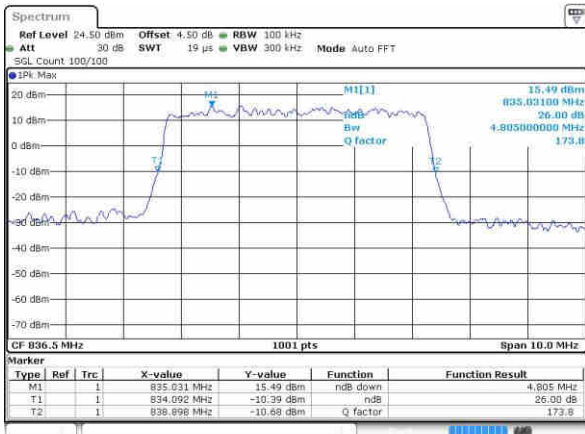

Middle Channel / 5MHz / QPSK

Date: 22.OCT.2016 02:41:02