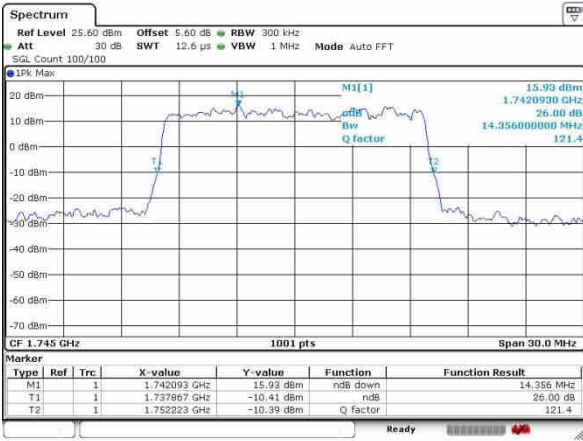

Middle Channel / 15MHz / QPSK

Date: 24.OCT.2016 15:16:08