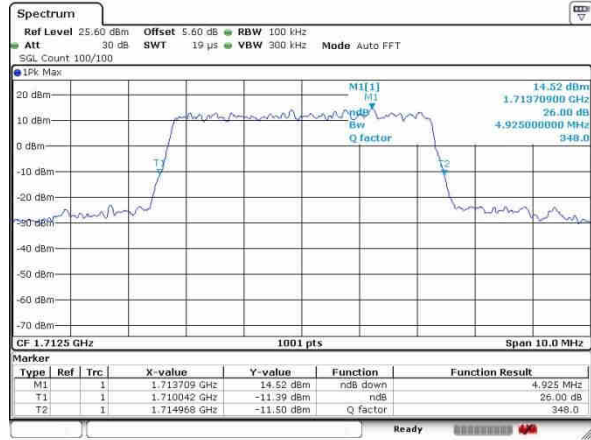

Date: 3.NOV.2016 10:58:19

LTE Band 66

Lowest Channel / 5MHz / QPSK

Date: 24.OCT.2016 12:00:01

Lowest Channel / 5MHz / 16QAM

Date: 24.OCT.2016 11:59:32

Middle Channel / 5MHz / QPSK

Date: 24.OCT.2016 13:50:20

Middle Channel / 5MHz / 16QAM

Date: 24.OCT.2016 13:51:01

Highest Channel / 5MHz / QPSK

Date: 24.OCT.2016 14:09:51

Highest Channel / 5MHz / 16QAM

Date: 24.OCT.2016 14:10:17

LTE Band 66

Lowest Channel / 10MHz / QPSK