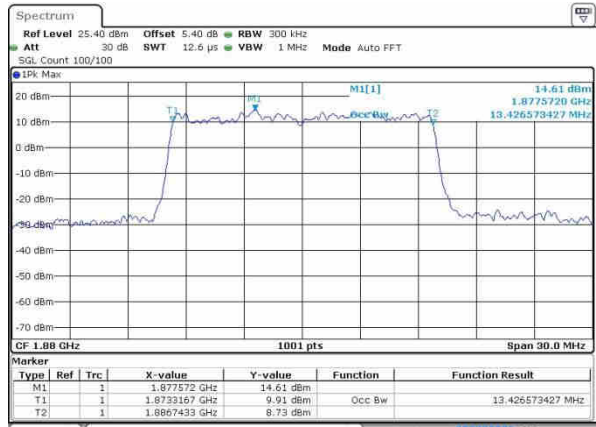

Middle Channel / 15MHz / 16QAM

Date: 20 OCT 2016 00:33:30