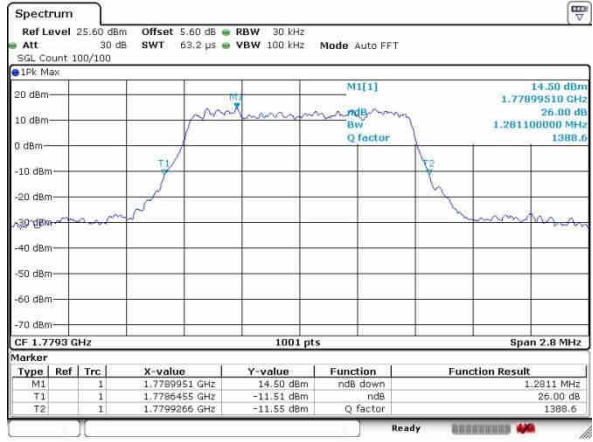

Date: 23.OCT.2016 23:13:32

Middle Channel / 20MHz / 16QAM

Date: 23.OCT.2016 23:14:35

Highest Channel / 20MHz / QPSK

Date: 23.OCT.2016 23:16:04

Highest Channel / 20MHz / 16QAM

Date: 23.OCT.2016 23:15:30

LTE Band 66

Lowest Channel / 1.4MHz / QPSK

Date: 3.NOV.2016 10:00:32

Lowest Channel / 1.4MHz / 16QAM

Date: 3.NOV.2016 10:01:12

Middle Channel / 1.4MHz / QPSK

Date: 3.NOV.2016 10:01:37

Middle Channel / 1.4MHz / 16QAM

Date: 3.NOV.2016 10:01:54

Highest Channel / 1.4MHz / QPSK

Date: 3.NOV.2016 10:03:54

Highest Channel / 1.4MHz / 16QAM

Date: 3.NOV.2016 10:04:17

LTE Band 66

Lowest Channel / 3MHz / QPSK

Date: 3.NOV.2016 10:43:17

Lowest Channel / 3MHz / 16QAM