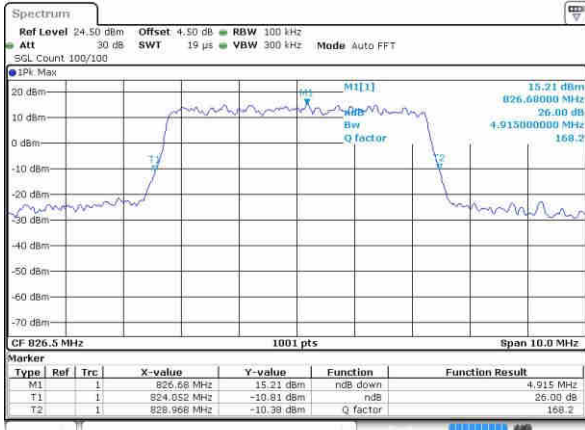

Middle Channel / 3MHz / 16QAM

Date: 22.OCT.2016 02:09:14

Highest Channel / 3MHz / QPSK

Date: 22.OCT.2016 02:11:05

Highest Channel / 3MHz / 16QAM

Date: 22.OCT.2016 02:12:01

LTE Band 26

Lowest Channel / 5MHz / QPSK