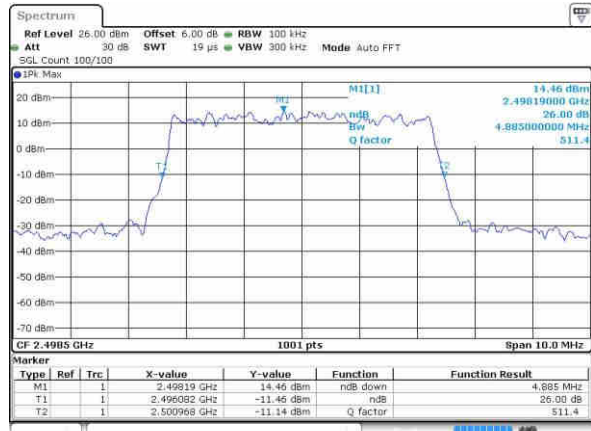

Date: 21.OCT.2016 21:18:40

LTE Band 41

Lowest Channel / 5MHz / QPSK

Lowest Channel / 5MHz / 16QAM

Middle Channel / 5MHz / QPSK

Middle Channel / 5MHz / 16QAM

Highest Channel / 5MHz / QPSK

Highest Channel / 5MHz / 16QAM