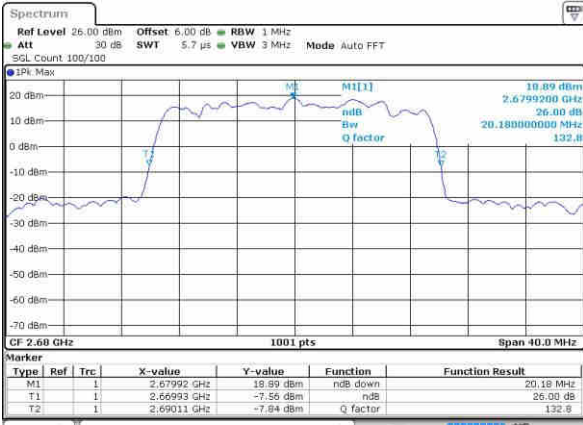

Highest Channel / 15MHz / 16QAM

Date: 23.OCT.2016 23:09:26

LTE Band 41

Lowest Channel / 20MHz / QPSK

Date: 23.OCT.2016 23:12:41

Lowest Channel / 20MHz / 16QAM

Date: 23.OCT.2016 23:11:12

Middle Channel / 20MHz / QPSK

Date: 23.OCT.2016 23:13:32

Middle Channel / 20MHz / 16QAM

Date: 23.OCT.2016 23:14:35

Highest Channel / 20MHz / QPSK

Date: 23.OCT.2016 23:16:04

Highest Channel / 20MHz / 16QAM

Date: 23.OCT.2016 23:15:30

LTE Band 66