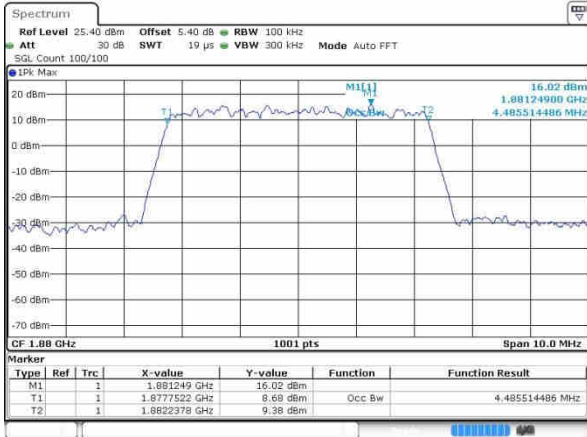

Highest Channel / 3MHz / 16QAM

Date: 19.OCT.2016 23:46:04

LTE Band 2

Lowest Channel / 5MHz / QPSK

Date: 19 OCT 2016 23:52:58

Lowest Channel / 5MHz / 16QAM

Date: 19 OCT 2016 23:53:08

Middle Channel / 5MHz / QPSK