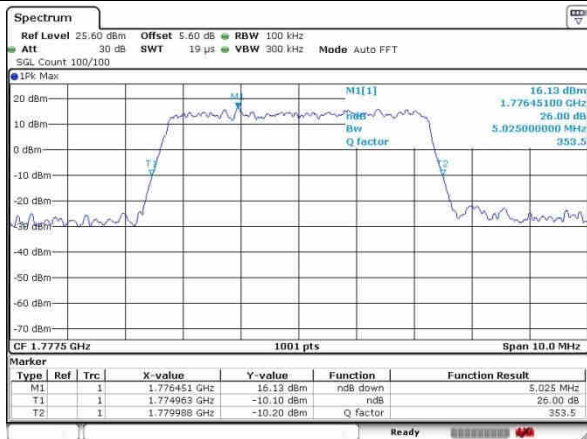

Date: 3.NOV.2016 10:58:19

LTE Band 66

Lowest Channel / 5MHz / QPSK

Date: 24.OCT.2016 12:00:01

Lowest Channel / 5MHz / 16QAM

Date: 24.OCT.2016 11:59:32

Middle Channel / 5MHz / QPSK

Date: 24.OCT.2016 13:50:20

Middle Channel / 5MHz / 16QAM

Date: 24.OCT.2016 13:51:01

Highest Channel / 5MHz / QPSK

Date: 24.OCT.2016 14:09:51

Highest Channel / 5MHz / 16QAM

Date: 24.OCT.2016 14:10:17

LTE Band 66

Lowest Channel / 10MHz / QPSK