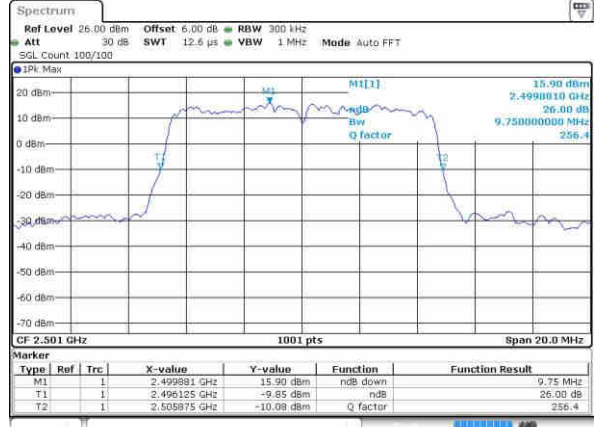

Lowest Channel / 10MHz / 16QAM

Date: 23.OCT.2016 23.00.57