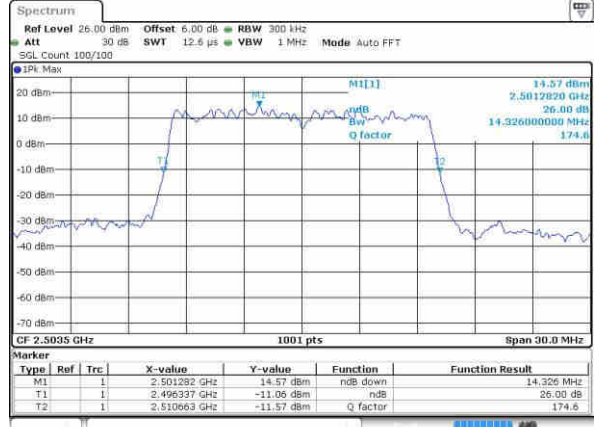

Lowest Channel / 15MHz / 16QAM

Date: 23.OCT.2016 23:05:45