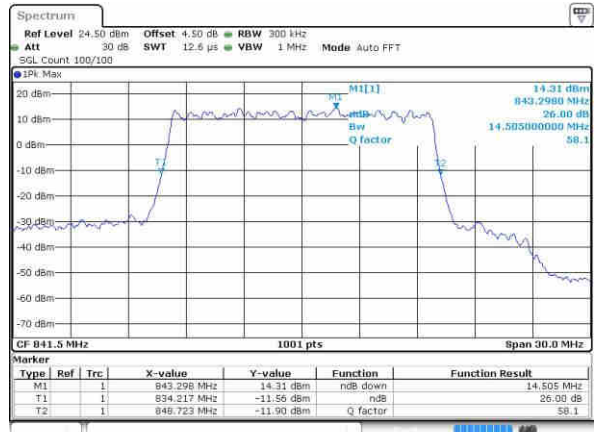

LTE Band 26

Lowest Channel / 15MHz / QPSK

Date: 22.OCT.2016 03:15:58

Lowest Channel / 15MHz / 16QAM

Date: 22.OCT.2016 03:16:22

Middle Channel / 15MHz / QPSK

Date: 22.OCT.2016 03:17:28

Middle Channel / 15MHz / 16QAM

Date: 22.OCT.2016 03:17:01

Highest Channel / 15MHz / QPSK

Date: 22.OCT.2016 03:18:21

Highest Channel / 15MHz / 16QAM

Date: 22.OCT.2016 03:18:47

LTE Band 38

Lowest Channel / 5MHz / QPSK

Date: 21.OCT.2016 21:07:58