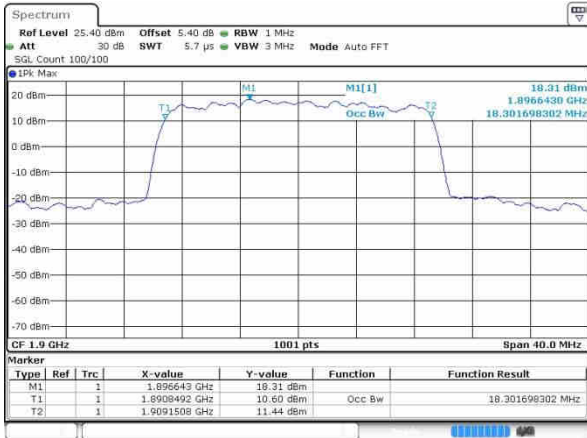

Highest Channel / 20MHz / QPSK

Date: 20 OCT 2016 00:52:31