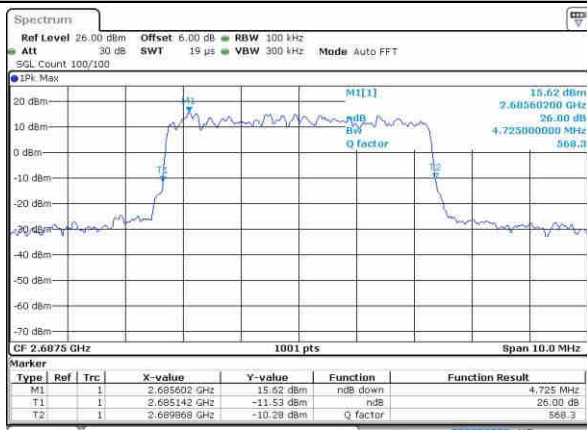

Date: 21.OCT.2016 21:18:40

LTE Band 41

Lowest Channel / 5MHz / QPSK

Lowest Channel / 5MHz / 16QAM

Middle Channel / 5MHz / QPSK

Middle Channel / 5MHz / 16QAM

Highest Channel / 5MHz / QPSK

Highest Channel / 5MHz / 16QAM