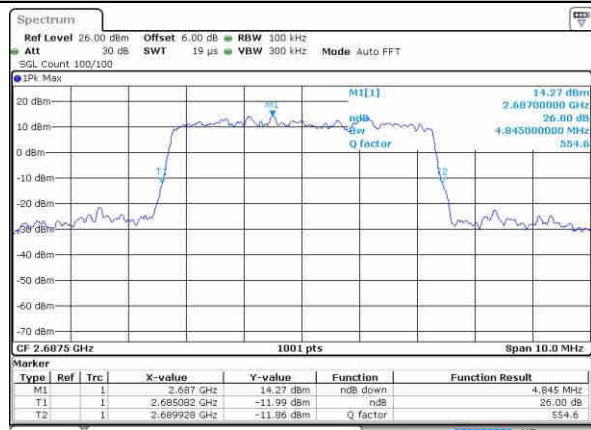

Date: 21.OCT.2016 21:18:40

LTE Band 41

Lowest Channel / 5MHz / QPSK

Lowest Channel / 5MHz / 16QAM

Middle Channel / 5MHz / QPSK

Middle Channel / 5MHz / 16QAM

Highest Channel / 5MHz / QPSK

Highest Channel / 5MHz / 16QAM