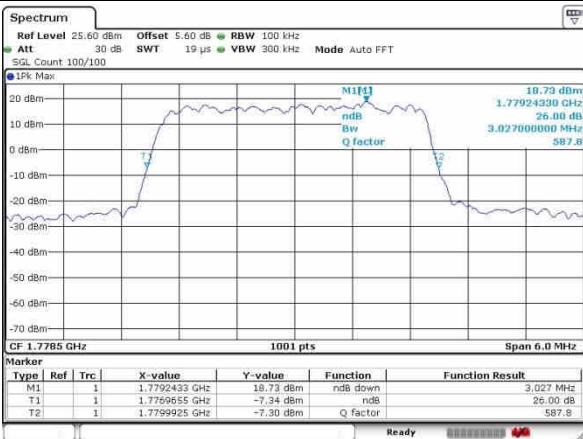

Highest Channel / 1.4MHz / QPSK

Date: 3.NOV.2016 10:03:54

Highest Channel / 1.4MHz / 16QAM

Date: 3.NOV.2016 10:04:17

LTE Band 66

Lowest Channel / 3MHz / QPSK

Date: 3.NOV.2016 10:43:17

Lowest Channel / 3MHz / 16QAM

Date: 3.NOV.2016 10:42:54

Middle Channel / 3MHz / QPSK

Date: 3.NOV.2016 10:50:45

Middle Channel / 3MHz / 16QAM

Date: 3.NOV.2016 10:51:04

Highest Channel / 3MHz / QPSK

Date: 3.NOV.2016 10:58:39

Highest Channel / 3MHz / 16QAM

Date: 3.NOV.2016 10:58:19

LTE Band 66

Lowest Channel / 5MHz / QPSK

Date: 24.OCT.2016 12:00:01

Lowest Channel / 5MHz / 16QAM

Date: 24.OCT.2016 11:59:32

Middle Channel / 5MHz / QPSK

Date: 24.OCT.2016 13:50:20