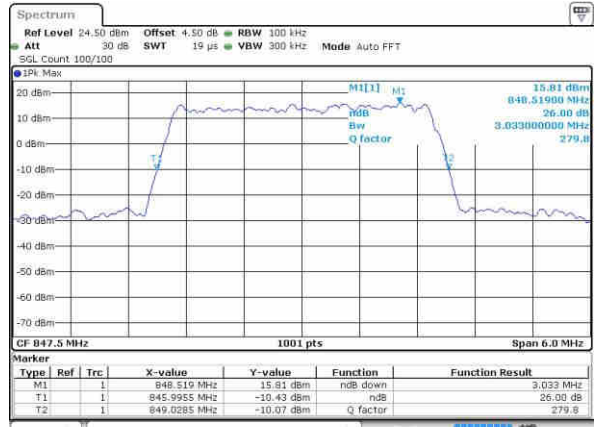

Date: 22.OCT.2016 01:47:48

LTE Band 26

Lowest Channel / 3MHz / QPSK

Date: 22.OCT.2016 02:07:16

Lowest Channel / 3MHz / 16QAM

Date: 22.OCT.2016 02:08:20

Middle Channel / 3MHz / QPSK

Date: 22.OCT.2016 02:10:33

Middle Channel / 3MHz / 16QAM

Date: 22.OCT.2016 02:09:14

Highest Channel / 3MHz / QPSK

Date: 22.OCT.2016 02:11:05

Highest Channel / 3MHz / 16QAM

Date: 22.OCT.2016 02:12:01

LTE Band 26

Lowest Channel / 5MHz / QPSK

Date: 22.OCT.2016 02:33:00

Lowest Channel / 5MHz / 16QAM

Date: 22.OCT.2016 02:34:16

Middle Channel / 5MHz / QPSK

Date: 22.OCT.2016 02:41:02

Middle Channel / 5MHz / 16QAM

Date: 22.OCT.2016 02:40:29

Highest Channel / 5MHz / QPSK

Date: 22.OCT.2016 02:41:25

Highest Channel / 5MHz / 16QAM

Date: 22.OCT.2016 02:41:47

LTE Band 26

Lowest Channel / 10MHz / QPSK

Date: 22.OCT.2016 02:53:48

Lowest Channel / 10MHz / 16QAM

Date: 22.OCT.2016 02:54:48