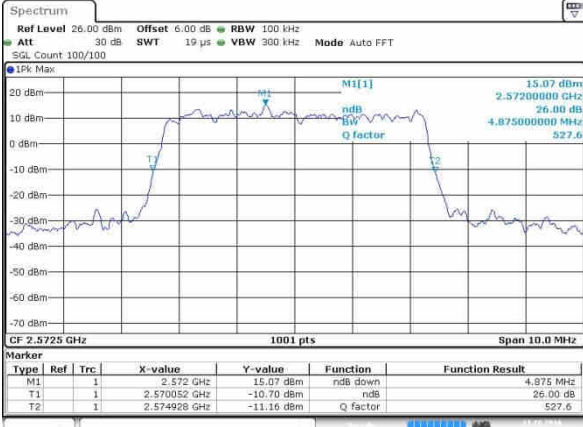

Date: 22.OCT.2016 03:17:01

Highest Channel / 15MHz / QPSK

Date: 22.OCT.2016 03:18:21

Highest Channel / 15MHz / 16QAM

Date: 22.OCT.2016 03:18:47

LTE Band 38

Lowest Channel / 5MHz / QPSK

Date: 21.OCT.2016 21:07:58