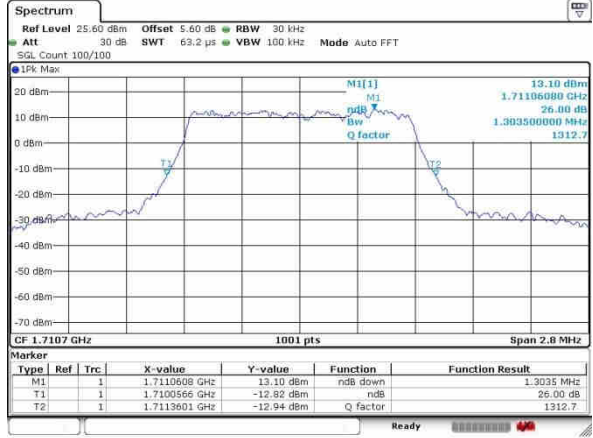

Lowest Channel / 1.4MHz / 16QAM

Date: 3.NOV.2016 10:01:12