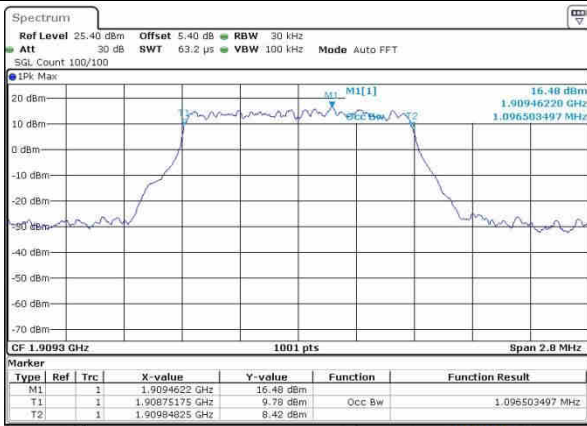

Highest Channel / 1.4MHz / QPSK

Date: 19.OCT.2016 23:28:14