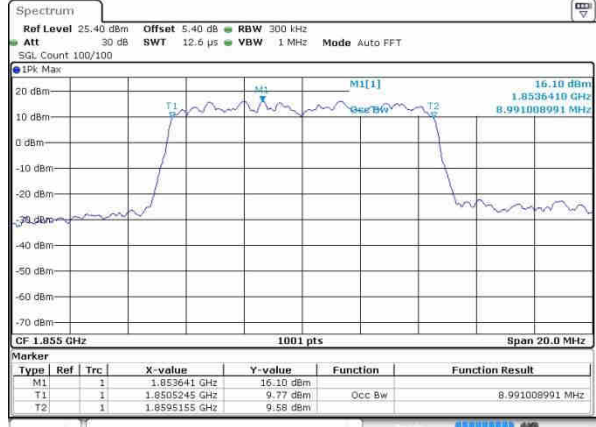

Lowest Channel / 10MHz / 16QAM

Date: 20 OCT 2016 00:09:47