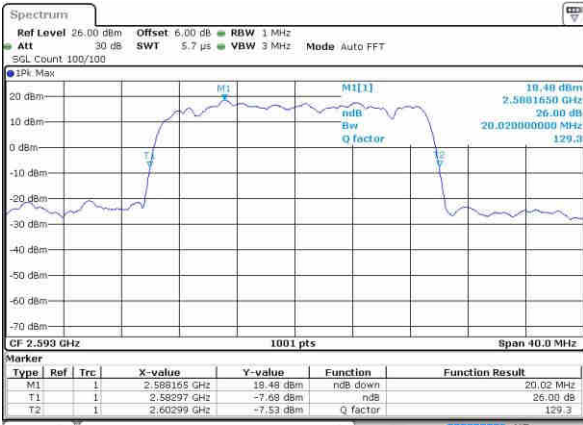

Highest Channel / 15MHz / 16QAM

Date: 23.OCT.2016 23:09:26

LTE Band 41

Lowest Channel / 20MHz / QPSK

Date: 23.OCT.2016 23:12:41

Lowest Channel / 20MHz / 16QAM

Date: 23.OCT.2016 23:11:12

Middle Channel / 20MHz / QPSK

Date: 23.OCT.2016 23:13:32

Middle Channel / 20MHz / 16QAM

Date: 23.OCT.2016 23:14:35

Highest Channel / 20MHz / QPSK

Date: 23.OCT.2016 23:16:04

Highest Channel / 20MHz / 16QAM

Date: 23.OCT.2016 23:15:30

LTE Band 66