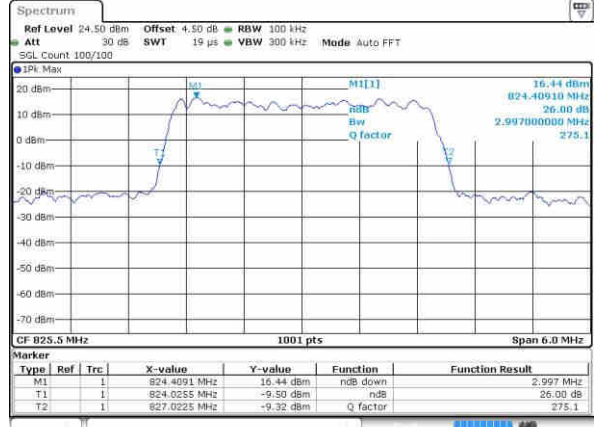

Date: 22.OCT.2016 01:47:48

LTE Band 26

Lowest Channel / 3MHz / QPSK

Date: 22.OCT.2016 02:07:16

Lowest Channel / 3MHz / 16QAM

Date: 22.OCT.2016 02:08:20

Middle Channel / 3MHz / QPSK

Date: 22.OCT.2016 02:10:33

Middle Channel / 3MHz / 16QAM

Date: 22.OCT.2016 02:09:14

Highest Channel / 3MHz / QPSK

Date: 22.OCT.2016 02:11:05

Highest Channel / 3MHz / 16QAM

Date: 22.OCT.2016 02:12:01

LTE Band 26

Lowest Channel / 5MHz / QPSK