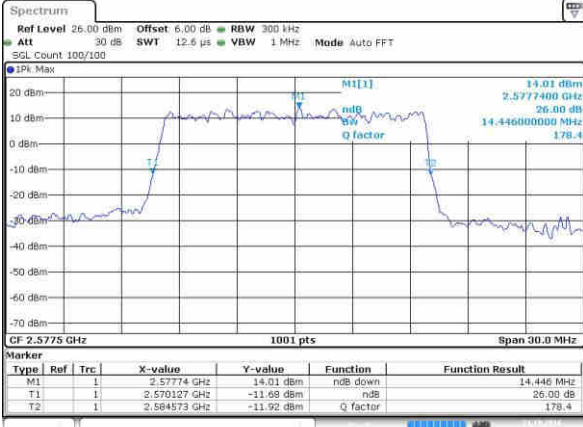

LTE Band 38

Lowest Channel / 15MHz / QPSK

Date: 21.OCT.2016 21:13:56