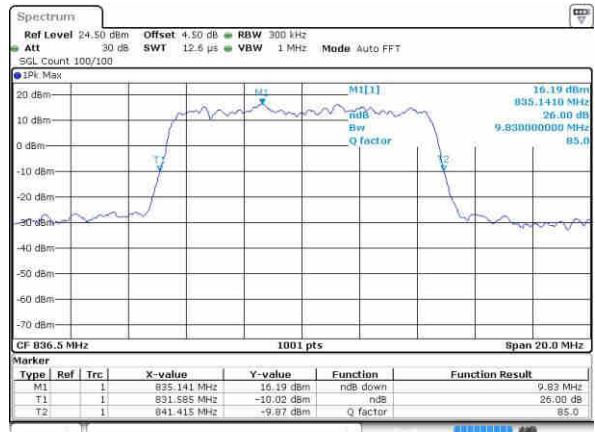

Middle Channel / 10MHz / 16QAM

Date: 22.OCT.2016 02:58:59