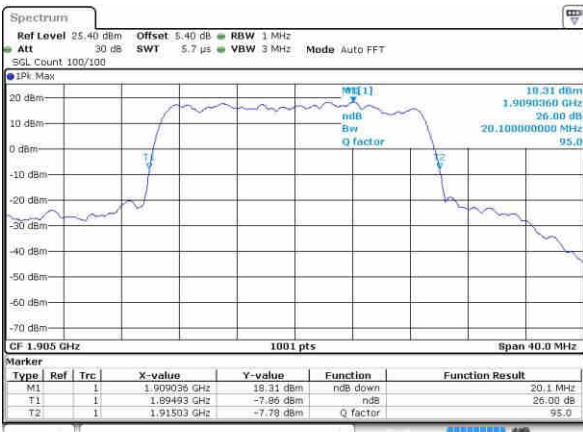

Highest Channel / 10MHz / 16QAM

Date: 21 OCT 2016 17:09:51

Highest Channel / 15MHz / QPSK

Date: 21 OCT 2016 17:17:08

Highest Channel / 15MHz / 16QAM

Date: 21 OCT 2016 17:18:57

Highest Channel / 20MHz / QPSK

Date: 21 OCT 2016 17:24:13

Highest Channel / 20MHz / 16QAM

Date: 21 OCT 2016 17:24:03

LTE Band 26

Lowest Channel / 1.4MHz / QPSK

Date: 22.OCT.2016 01:43:26

Lowest Channel / 1.4MHz / 16QAM

Date: 22.OCT.2016 01:43:53