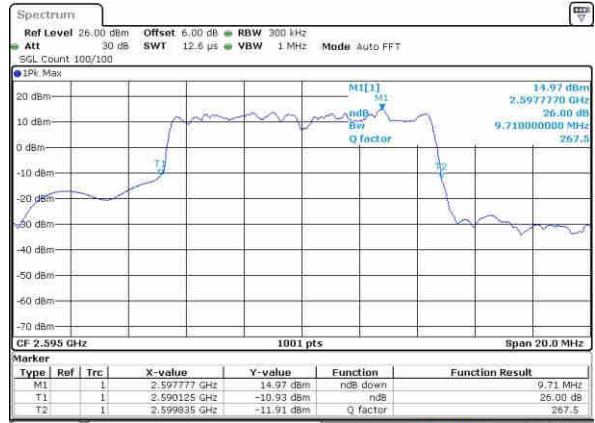

Date: 22.OCT.2016 03:17:01

Highest Channel / 15MHz / QPSK

Date: 22.OCT.2016 03:18:21

Highest Channel / 15MHz / 16QAM

Date: 22.OCT.2016 03:18:47

LTE Band 38

Lowest Channel / 5MHz / QPSK

Date: 21.OCT.2016 21:07:58

Lowest Channel / 5MHz / 16QAM

Date: 21.OCT.2016 21:09:38

Middle Channel / 5MHz / QPSK

Date: 21.OCT.2016 21:08:45

Middle Channel / 5MHz / 16QAM

Date: 21.OCT.2016 21:09:58

Highest Channel / 5MHz / QPSK

Date: 21.OCT.2016 21:09:08

Highest Channel / 5MHz / 16QAM

Date: 21.OCT.2016 21:10:18

LTE Band 38

Lowest Channel / 10MHz / QPSK

Date: 21.OCT.2016 21:11:37

Lowest Channel / 10MHz / 16QAM

Date: 21.OCT.2016 21:12:41

Middle Channel / 10MHz / QPSK

Date: 21.OCT.2016 21:11:58

Middle Channel / 10MHz / 16QAM

Date: 21.OCT.2016 21:13:02

Highest Channel / 10MHz / QPSK

Date: 21.OCT.2016 21:12:18

Highest Channel / 10MHz / 16QAM

Date: 21.OCT.2016 21:13:21

LTE Band 38