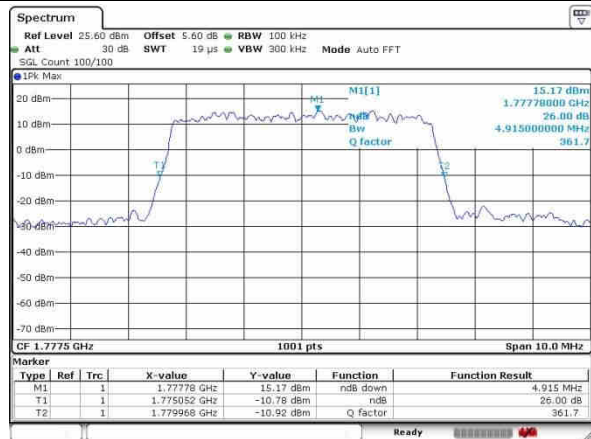

Middle Channel / 5MHz / 16QAM

Date: 24.OCT.2016 13:51:01

Highest Channel / 5MHz / QPSK

Date: 24.OCT.2016 14:09:51

Highest Channel / 5MHz / 16QAM

Date: 24.OCT.2016 14:10:17

LTE Band 66

Lowest Channel / 10MHz / QPSK