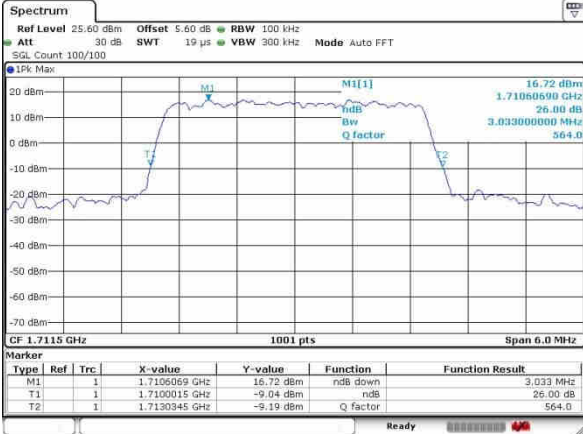

Highest Channel / 1.4MHz / QPSK

Date: 3.NOV.2016 10:03:54

Highest Channel / 1.4MHz / 16QAM

Date: 3.NOV.2016 10:04:17

LTE Band 66

Lowest Channel / 3MHz / QPSK

Date: 3.NOV.2016 10:43:17

Lowest Channel / 3MHz / 16QAM