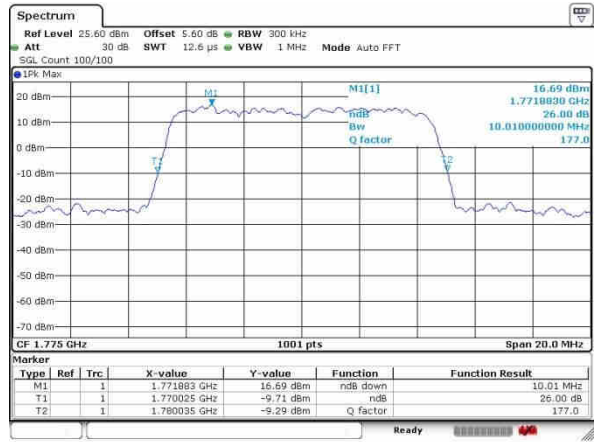

Middle Channel / 5MHz / 16QAM

Date: 24.OCT.2016 13:51:01

Highest Channel / 5MHz / QPSK

Date: 24.OCT.2016 14:09:51

Highest Channel / 5MHz / 16QAM

Date: 24.OCT.2016 14:10:17

LTE Band 66

Lowest Channel / 10MHz / QPSK

Date: 24.OCT.2016 14:17:36

Lowest Channel / 10MHz / 16QAM

Date: 24.OCT.2016 14:16:38

Middle Channel / 10MHz / QPSK

Date: 24.OCT.2016 14:40:48

Middle Channel / 10MHz / 16QAM

Date: 24.OCT.2016 14:38:38

Highest Channel / 10MHz / QPSK

Date: 24.OCT.2016 14:42:57

Highest Channel / 10MHz / 16QAM

Date: 24.OCT.2016 14:43:48

LTE Band 66

Lowest Channel / 15MHz / QPSK

Date: 24.OCT.2016 15:02:21

Lowest Channel / 15MHz / 16QAM

Date: 24.OCT.2016 15:01:39