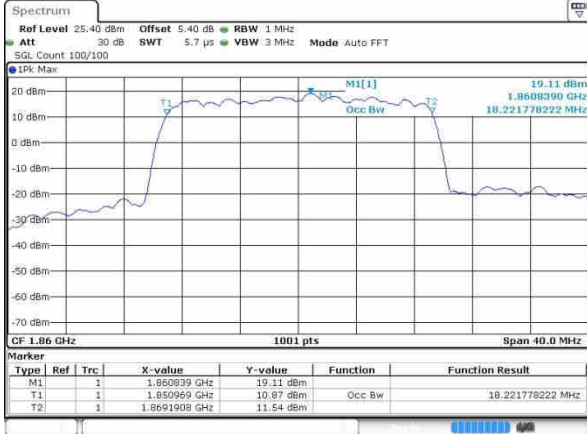

LTE Band 2

Lowest Channel / 20MHz / QPSK

Date: 20 OCT 2016 00:42:55