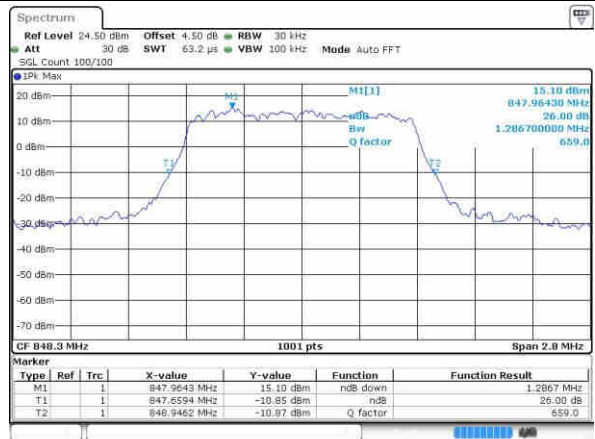

Middle Channel / 1.4MHz / QPSK

Date: 22.OCT.2016 01:45:54

Middle Channel / 1.4MHz / 16QAM

Date: 22.OCT.2016 01:45:26

Highest Channel / 1.4MHz / QPSK

Date: 22.OCT.2016 01:47:05

Highest Channel / 1.4MHz / 16QAM