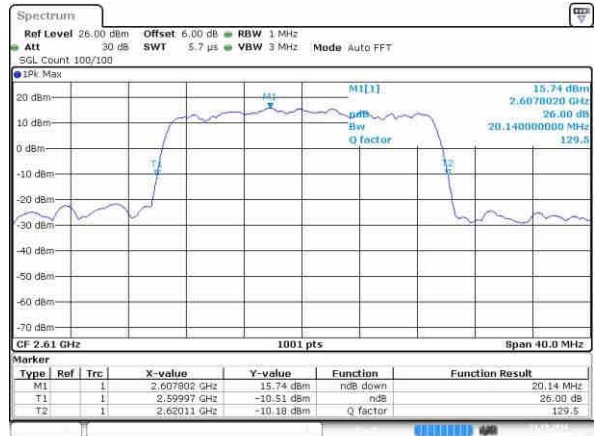

Date: 21.OCT.2016 21:17:58

Middle Channel / 20MHz / QPSK

Date: 21.OCT.2016 21:16:48

Middle Channel / 20MHz / 16QAM

Date: 21.OCT.2016 21:18:19

Highest Channel / 20MHz / QPSK

Date: 21.OCT.2016 21:17:28

Highest Channel / 20MHz / 16QAM