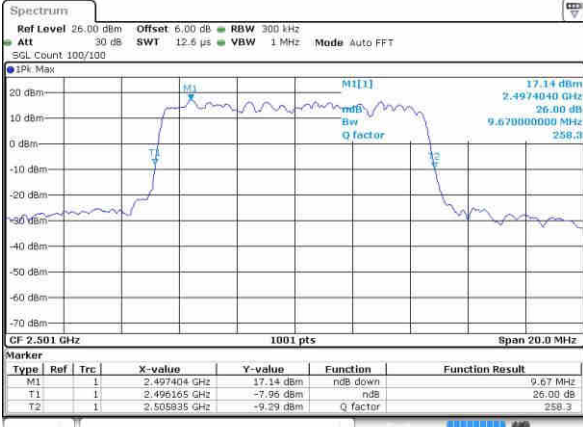

LTE Band 41

Lowest Channel / 10MHz / QPSK

Date: 23.OCT.2016 23.01.40