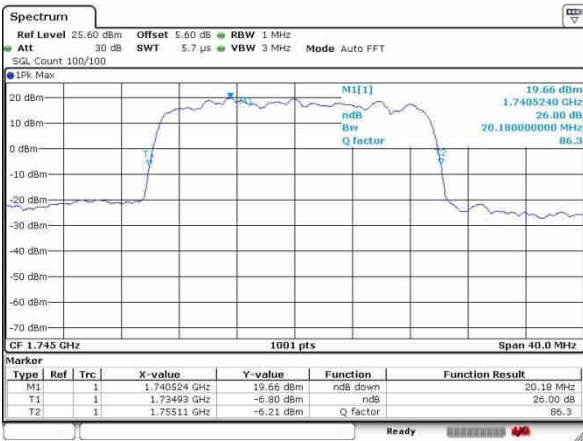

LTE Band 66

Lowest Channel / 20MHz / QPSK

Date: 24.OCT.2016 15:43:03

Lowest Channel / 20MHz / 16QAM

Date: 24.OCT.2016 15:43:27

Middle Channel / 20MHz / QPSK

Date: 24.OCT.2016 15:52:59

Middle Channel / 20MHz / 16QAM

Date: 24.OCT.2016 15:52:18

Highest Channel / 20MHz / QPSK

Date: 24.OCT.2016 16:09:22

Highest Channel / 20MHz / 16QAM

Date: 24.OCT.2016 16:10:14