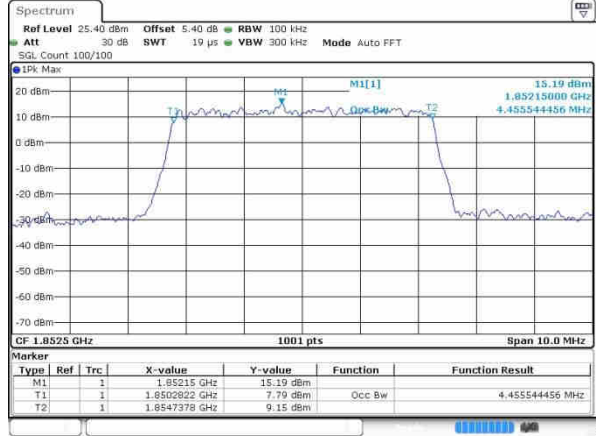

Highest Channel / 3MHz / 16QAM

Date: 19.OCT.2016 23:46:04

LTE Band 2

Lowest Channel / 5MHz / QPSK

Date: 19 OCT 2016 23:52:58

Lowest Channel / 5MHz / 16QAM

Date: 19 OCT 2016 23:53:08

Middle Channel / 5MHz / QPSK

Date: 20 OCT 2016 00:00:01

Middle Channel / 5MHz / 16QAM

Date: 20 OCT 2016 00:00:12

Highest Channel / 5MHz / QPSK

Date: 20 OCT 2016 00:02:33

Highest Channel / 5MHz / 16QAM

Date: 20 OCT 2016 00:02:44

LTE Band 2