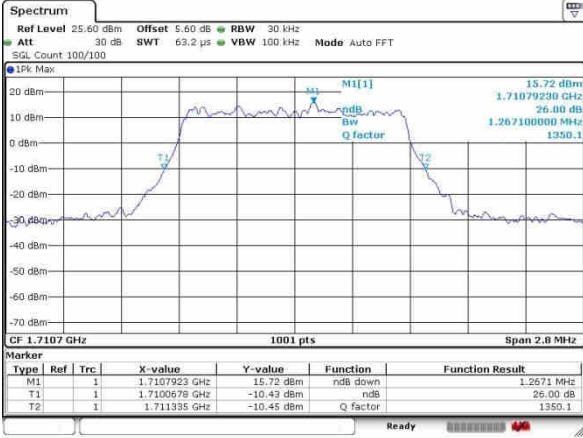

Highest Channel / 15MHz / 16QAM

Date: 23.OCT.2016 23:09:26

LTE Band 41

Lowest Channel / 20MHz / QPSK

Date: 23.OCT.2016 23:12:41

Lowest Channel / 20MHz / 16QAM

Date: 23.OCT.2016 23:11:12

Middle Channel / 20MHz / QPSK

Date: 23.OCT.2016 23:13:32

Middle Channel / 20MHz / 16QAM

Date: 23.OCT.2016 23:14:35

Highest Channel / 20MHz / QPSK

Date: 23.OCT.2016 23:16:04

Highest Channel / 20MHz / 16QAM

Date: 23.OCT.2016 23:15:30

LTE Band 66

Lowest Channel / 1.4MHz / QPSK

Date: 3.NOV.2016 10:00:32

Lowest Channel / 1.4MHz / 16QAM

Date: 3.NOV.2016 10:01:12

Middle Channel / 1.4MHz / QPSK

Date: 3.NOV.2016 10:01:37

Middle Channel / 1.4MHz / 16QAM

Date: 3.NOV.2016 10:01:54

Highest Channel / 1.4MHz / QPSK

Date: 3.NOV.2016 10:03:54

Highest Channel / 1.4MHz / 16QAM

Date: 3.NOV.2016 10:04:17

LTE Band 66

Lowest Channel / 3MHz / QPSK

Date: 3.NOV.2016 10:43:17

Lowest Channel / 3MHz / 16QAM