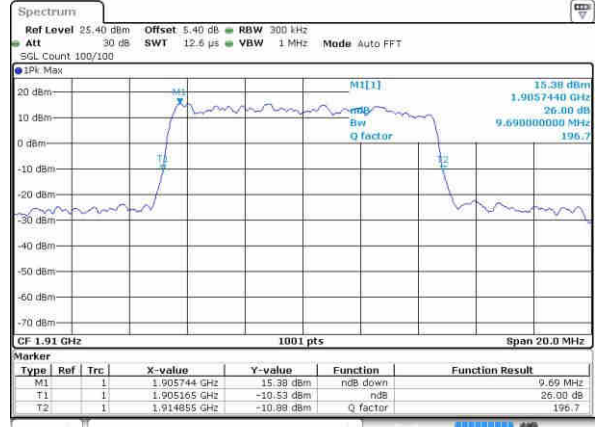

LTE Band 25

Highest Channel / 1.4MHz / QPSK

Date: 21 OCT 2016 17:52:14

Highest Channel / 1.4MHz / 16QAM

Date: 21 OCT 2016 17:52:03

Highest Channel / 3MHz / QPSK

Date: 21 OCT 2016 16:55:50

Highest Channel / 3MHz / 16QAM

Date: 21 OCT 2016 16:55:40

Highest Channel / 5MHz / QPSK

Date: 21 OCT 2016 17:02:58

Highest Channel / 5MHz / 16QAM

Date: 21 OCT 2016 17:02:45

LTE Band 25

Highest Channel / 10MHz / QPSK

Date: 21 OCT 2016 17:10:02

Highest Channel / 10MHz / 16QAM

Date: 21 OCT 2016 17:09:51

Highest Channel / 15MHz / QPSK

Date: 21 OCT 2016 17:17:08

Highest Channel / 15MHz / 16QAM

Date: 21 OCT 2016 17:18:57

Highest Channel / 20MHz / QPSK

Date: 21 OCT 2016 17:24:13

Highest Channel / 20MHz / 16QAM

Date: 21 OCT 2016 17:24:03

LTE Band 26

Lowest Channel / 1.4MHz / QPSK

Date: 22.OCT.2016 01:43:26

Lowest Channel / 1.4MHz / 16QAM

Date: 22.OCT.2016 01:43:53