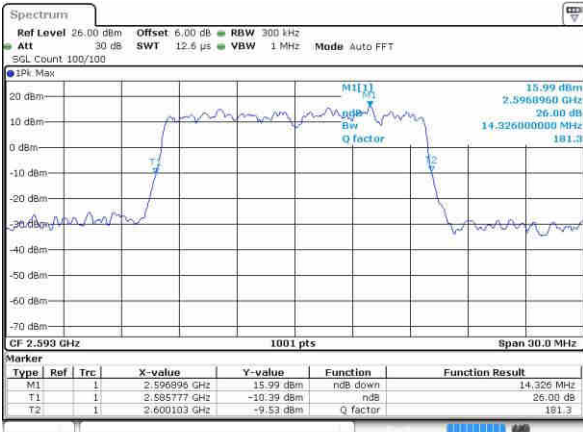

Middle Channel / 15MHz / QPSK

Date: 23.OCT.2016 23:08:16