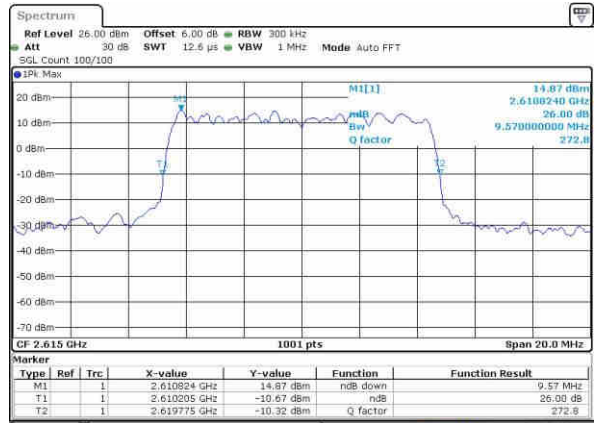

Highest Channel / 5MHz / 16QAM

Date: 21.OCT.2016 21:10:18

LTE Band 38

Lowest Channel / 10MHz / QPSK

Date: 21.OCT.2016 21:11:37

Lowest Channel / 10MHz / 16QAM

Date: 21.OCT.2016 21:12:41

Middle Channel / 10MHz / QPSK

Date: 21.OCT.2016 21:11:58

Middle Channel / 10MHz / 16QAM

Date: 21.OCT.2016 21:13:02

Highest Channel / 10MHz / QPSK

Date: 21.OCT.2016 21:12:18

Highest Channel / 10MHz / 16QAM

Date: 21.OCT.2016 21:13:21

LTE Band 38

Highest Channel / 15MHz / QPSK

Date: 21.OCT.2016 21:14:43

Highest Channel / 15MHz / 16QAM

Date: 21.OCT.2016 21:15:51

LTE Band 38

Lowest Channel / 20MHz / QPSK

Date: 21.OCT.2016 21:16:22

Lowest Channel / 20MHz / 16QAM