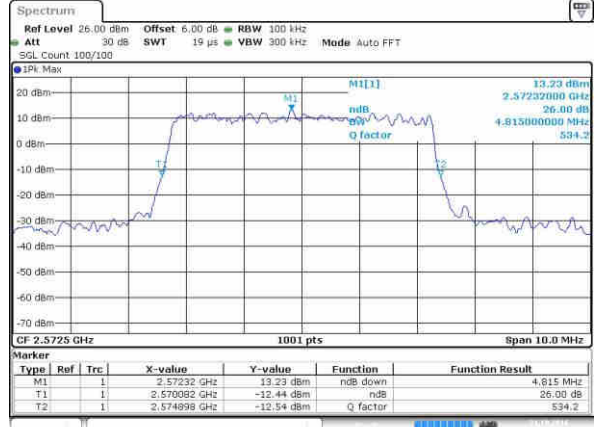

Lowest Channel / 5MHz / 16QAM

Date: 21.OCT.2016 21:09:38