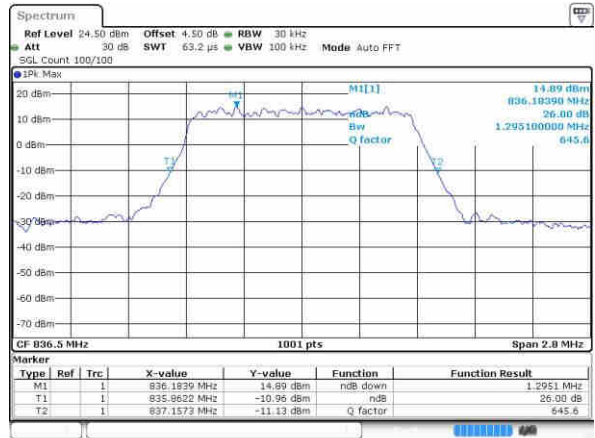

Highest Channel / 10MHz / 16QAM

Date: 21 OCT 2016 17:09:51

Highest Channel / 15MHz / QPSK

Date: 21 OCT 2016 17:17:08

Highest Channel / 15MHz / 16QAM

Date: 21 OCT 2016 17:18:57

Highest Channel / 20MHz / QPSK

Date: 21 OCT 2016 17:24:13

Highest Channel / 20MHz / 16QAM

Date: 21 OCT 2016 17:24:03

LTE Band 26

Lowest Channel / 1.4MHz / QPSK

Date: 22.OCT.2016 01:43:26

Lowest Channel / 1.4MHz / 16QAM

Date: 22.OCT.2016 01:43:53

Middle Channel / 1.4MHz / QPSK

Date: 22.OCT.2016 01:45:54

Middle Channel / 1.4MHz / 16QAM

Date: 22.OCT.2016 01:45:26

Highest Channel / 1.4MHz / QPSK

Date: 22.OCT.2016 01:47:05

Highest Channel / 1.4MHz / 16QAM