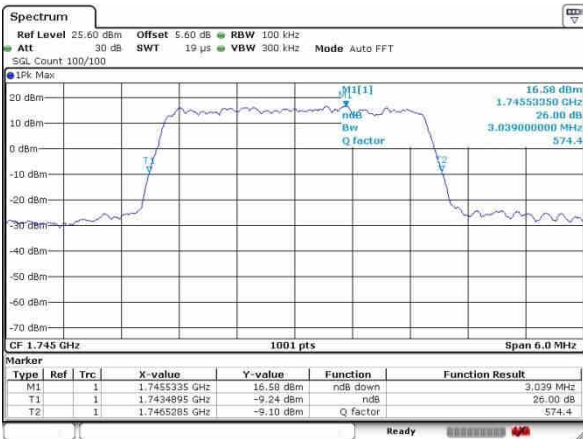

Middle Channel / 3MHz / QPSK

Date: 3.NOV.2016 10:50:45