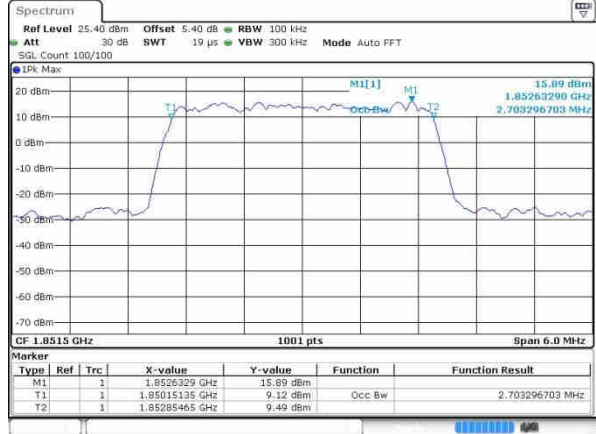

Lowest Channel / 3MHz / 16QAM

Date: 19.OCT.2016 23:36:28