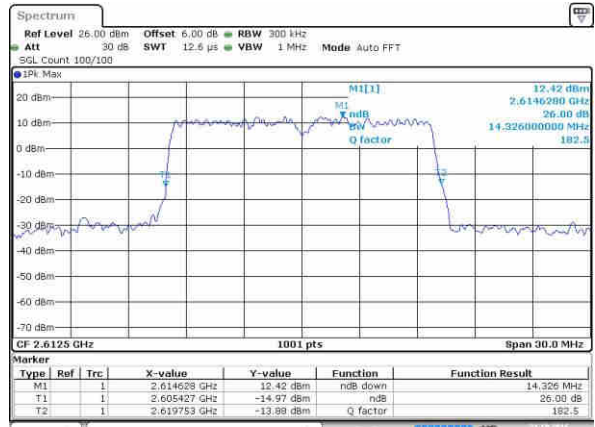

Date: 21.OCT.2016 21:11:58

Middle Channel / 10MHz / 16QAM

Date: 21.OCT.2016 21:13:02

Highest Channel / 10MHz / QPSK

Date: 21.OCT.2016 21:12:18

Highest Channel / 10MHz / 16QAM

Date: 21.OCT.2016 21:13:21

LTE Band 38

Lowest Channel / 15MHz / QPSK

Date: 21.OCT.2016 21:13:56

Lowest Channel / 15MHz / 16QAM

Date: 21.OCT.2016 21:15:09

Middle Channel / 15MHz / QPSK

Date: 21.OCT.2016 21:14:21

Middle Channel / 15MHz / 16QAM

Date: 21.OCT.2016 21:15:30

Highest Channel / 15MHz / QPSK

Date: 21.OCT.2016 21:14:43

Highest Channel / 15MHz / 16QAM

Date: 21.OCT.2016 21:15:51

LTE Band 38

Lowest Channel / 20MHz / QPSK

Date: 21.OCT.2016 21:16:22

Lowest Channel / 20MHz / 16QAM