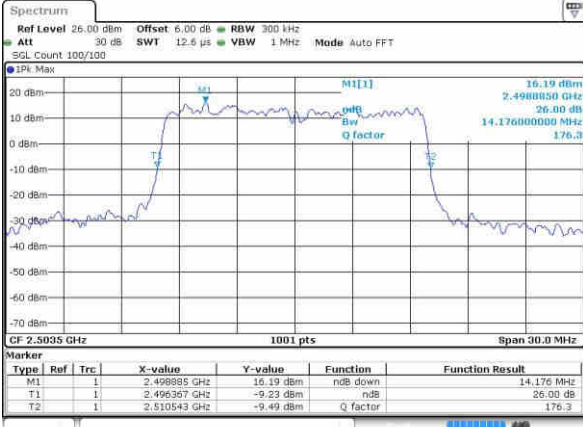

Date: 23.OCT.2016 23.02.46

Highest Channel / 10MHz / QPSK

Date: 23.OCT.2016 23.03.42

Highest Channel / 10MHz / 16QAM

Date: 23.OCT.2016 23.03.20

LTE Band 41

Lowest Channel / 15MHz / QPSK

Date: 23.OCT.2016 23:05:23