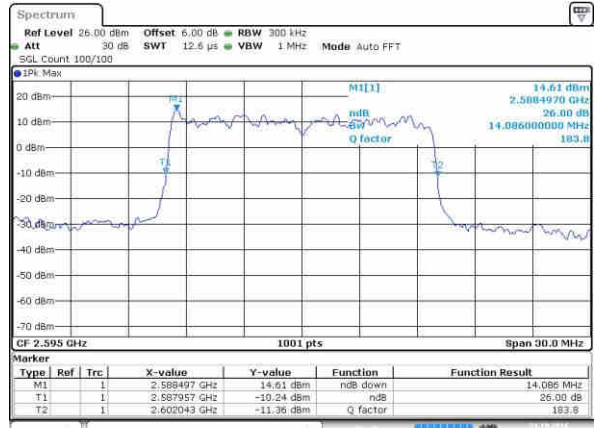

Date: 21.OCT.2016 21:11:58

Middle Channel / 10MHz / 16QAM

Date: 21.OCT.2016 21:13:02

Highest Channel / 10MHz / QPSK

Date: 21.OCT.2016 21:12:18

Highest Channel / 10MHz / 16QAM

Date: 21.OCT.2016 21:13:21

LTE Band 38

Lowest Channel / 15MHz / QPSK

Date: 21.OCT.2016 21:13:56

Lowest Channel / 15MHz / 16QAM

Date: 21.OCT.2016 21:15:09

Middle Channel / 15MHz / QPSK

Date: 21.OCT.2016 21:14:21

Middle Channel / 15MHz / 16QAM

Date: 21.OCT.2016 21:15:30

Highest Channel / 15MHz / QPSK

Date: 21.OCT.2016 21:14:43

Highest Channel / 15MHz / 16QAM

Date: 21.OCT.2016 21:15:51

LTE Band 38

Lowest Channel / 20MHz / QPSK

Date: 21.OCT.2016 21:16:22

Lowest Channel / 20MHz / 16QAM