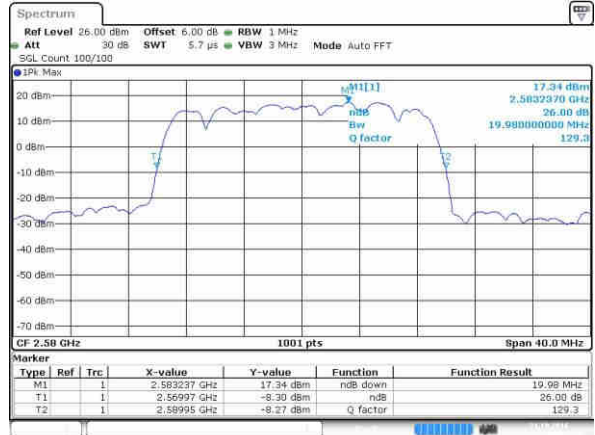

Highest Channel / 15MHz / QPSK

Date: 21.OCT.2016 21:14:43

Highest Channel / 15MHz / 16QAM

Date: 21.OCT.2016 21:15:51

LTE Band 38

Lowest Channel / 20MHz / QPSK

Date: 21.OCT.2016 21:16:22

Lowest Channel / 20MHz / 16QAM