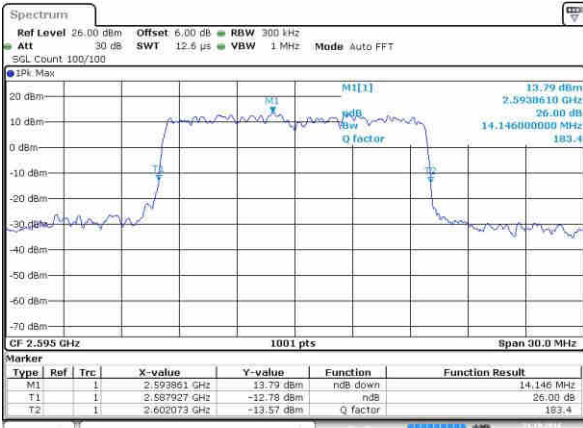

Date: 21.OCT.2016 21:11:58

Middle Channel / 10MHz / 16QAM

Date: 21.OCT.2016 21:13:02

Highest Channel / 10MHz / QPSK

Date: 21.OCT.2016 21:12:18

Highest Channel / 10MHz / 16QAM

Date: 21.OCT.2016 21:13:21

LTE Band 38

Lowest Channel / 15MHz / QPSK

Date: 21.OCT.2016 21:13:56

Lowest Channel / 15MHz / 16QAM

Date: 21.OCT.2016 21:15:09

Middle Channel / 15MHz / QPSK

Date: 21.OCT.2016 21:14:21

Middle Channel / 15MHz / 16QAM

Date: 21.OCT.2016 21:15:30

Highest Channel / 15MHz / QPSK

Date: 21.OCT.2016 21:14:43

Highest Channel / 15MHz / 16QAM

Date: 21.OCT.2016 21:15:51

LTE Band 38

Lowest Channel / 20MHz / QPSK

Date: 21.OCT.2016 21:16:22

Lowest Channel / 20MHz / 16QAM