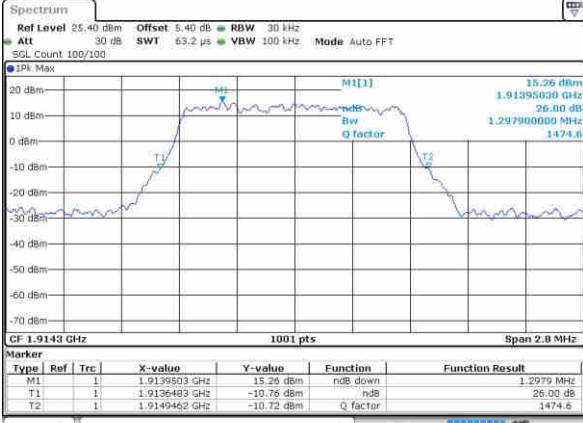

LTE Band 25

Highest Channel / 1.4MHz / QPSK

Date: 21 OCT 2016 17:52:14

Highest Channel / 1.4MHz / 16QAM

Date: 21 OCT 2016 17:52:03

Highest Channel / 3MHz / QPSK

Date: 21 OCT 2016 16:55:50

Highest Channel / 3MHz / 16QAM

Date: 21 OCT 2016 16:55:40

Highest Channel / 5MHz / QPSK

Date: 21 OCT 2016 17:02:58

Highest Channel / 5MHz / 16QAM

Date: 21 OCT 2016 17:02:45

LTE Band 25

Highest Channel / 10MHz / QPSK

Date: 21 OCT 2016 17:10:02