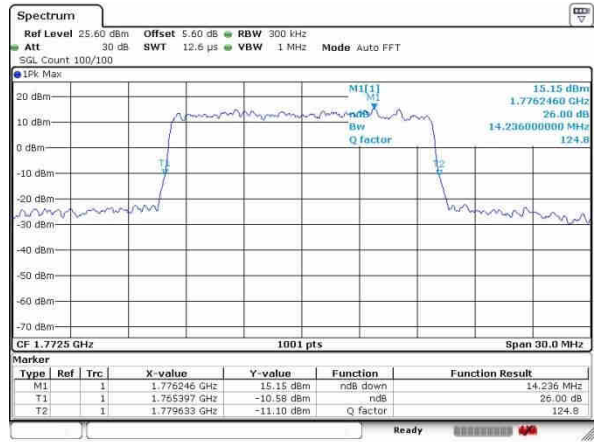

Date: 24.OCT.2016 14:42:57

Highest Channel / 10MHz / 16QAM

Date: 24.OCT.2016 14:43:48

LTE Band 66

Lowest Channel / 15MHz / QPSK

Date: 24.OCT.2016 15:02:21

Lowest Channel / 15MHz / 16QAM

Date: 24.OCT.2016 15:01:39

Middle Channel / 15MHz / QPSK

Date: 24.OCT.2016 15:16:08

Middle Channel / 15MHz / 16QAM

Date: 24.OCT.2016 15:16:53

Highest Channel / 15MHz / QPSK

Date: 24.OCT.2016 15:31:46

Highest Channel / 15MHz / 16QAM

Date: 24.OCT.2016 15:29:38

LTE Band 66

Lowest Channel / 20MHz / QPSK

Date: 24.OCT.2016 15:43:03

Lowest Channel / 20MHz / 16QAM

Date: 24.OCT.2016 15:43:27

Middle Channel / 20MHz / QPSK

Date: 24.OCT.2016 15:52:59

Middle Channel / 20MHz / 16QAM