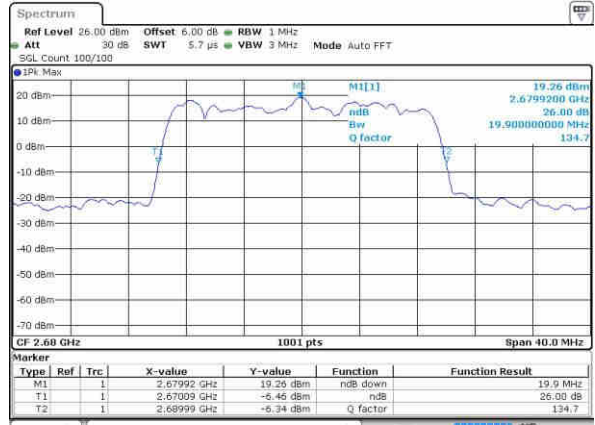

Highest Channel / 15MHz / 16QAM

Date: 23.OCT.2016 23:09:26

LTE Band 41

Lowest Channel / 20MHz / QPSK

Date: 23.OCT.2016 23:12:41

Lowest Channel / 20MHz / 16QAM

Date: 23.OCT.2016 23:11:12

Middle Channel / 20MHz / QPSK

Date: 23.OCT.2016 23:13:32

Middle Channel / 20MHz / 16QAM

Date: 23.OCT.2016 23:14:35

Highest Channel / 20MHz / QPSK

Date: 23.OCT.2016 23:16:04

Highest Channel / 20MHz / 16QAM

Date: 23.OCT.2016 23:15:30

LTE Band 66

Lowest Channel / 1.4MHz / QPSK

Date: 3.NOV.2016 10:00:32

Lowest Channel / 1.4MHz / 16QAM

Date: 3.NOV.2016 10:01:12

Middle Channel / 1.4MHz / QPSK

Date: 3.NOV.2016 10:01:37

Middle Channel / 1.4MHz / 16QAM

Date: 3.NOV.2016 10:01:54

Highest Channel / 1.4MHz / QPSK

Date: 3.NOV.2016 10:03:54

Highest Channel / 1.4MHz / 16QAM

Date: 3.NOV.2016 10:04:17

LTE Band 66

Lowest Channel / 3MHz / QPSK

Date: 3.NOV.2016 10:43:17

Lowest Channel / 3MHz / 16QAM