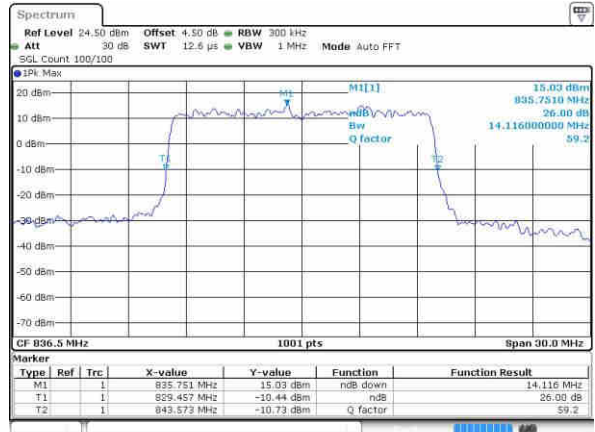

LTE Band 26

Lowest Channel / 15MHz / QPSK

Date: 22.OCT.2016 03:15:58

Lowest Channel / 15MHz / 16QAM

Date: 22.OCT.2016 03:16:22

Middle Channel / 15MHz / QPSK

Date: 22.OCT.2016 03:17:28

Middle Channel / 15MHz / 16QAM

Date: 22.OCT.2016 03:17:01

Highest Channel / 15MHz / QPSK

Date: 22.OCT.2016 03:18:21

Highest Channel / 15MHz / 16QAM

Date: 22.OCT.2016 03:18:47

LTE Band 38

Lowest Channel / 5MHz / QPSK

Date: 21.OCT.2016 21:07:58