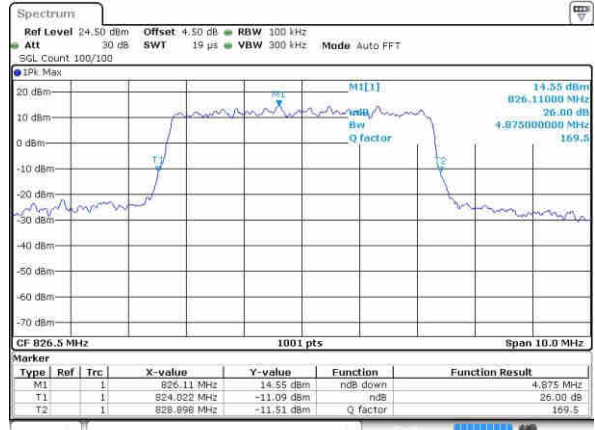

Lowest Channel / 5MHz / 16QAM

Date: 22.OCT.2016 02:34:16