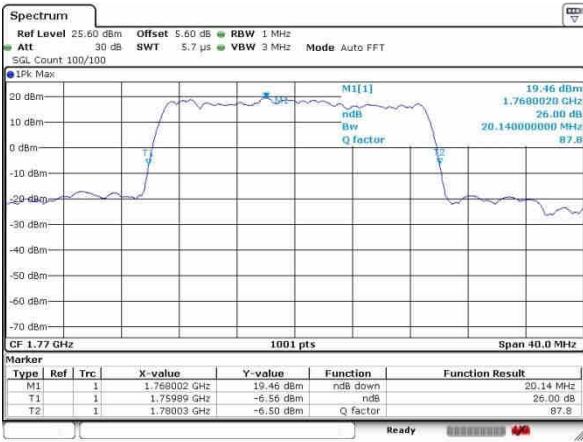

LTE Band 66

Lowest Channel / 20MHz / QPSK

Date: 24.OCT.2016 15:43:03

Lowest Channel / 20MHz / 16QAM

Date: 24.OCT.2016 15:43:27

Middle Channel / 20MHz / QPSK

Date: 24.OCT.2016 15:52:59

Middle Channel / 20MHz / 16QAM

Date: 24.OCT.2016 15:52:18

Highest Channel / 20MHz / QPSK

Date: 24.OCT.2016 16:09:22

Highest Channel / 20MHz / 16QAM

Date: 24.OCT.2016 16:10:14