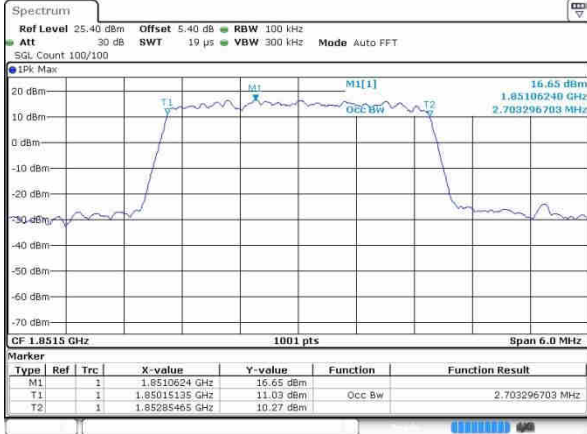

Date: 19.OCT.2016 23:28:52

Highest Channel / 1.4MHz / QPSK

Date: 19.OCT.2016 23:28:14

Highest Channel / 1.4MHz / 16QAM

Date: 19.OCT.2016 23:28:24

LTE Band 2

Lowest Channel / 3MHz / QPSK

Date: 19.OCT.2016 23:36:18