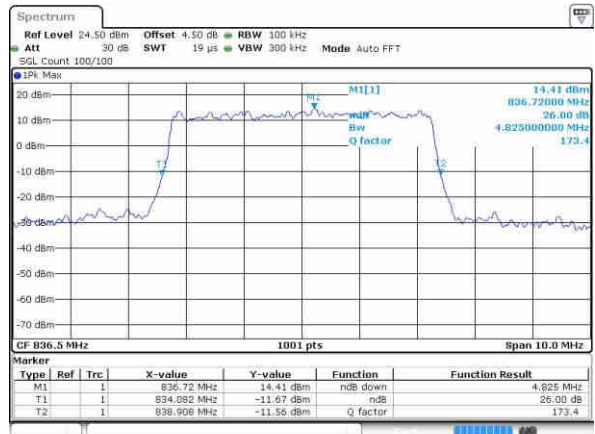

Middle Channel / 3MHz / 16QAM

Date: 22.OCT.2016 02:09:14

Highest Channel / 3MHz / QPSK

Date: 22.OCT.2016 02:11:05

Highest Channel / 3MHz / 16QAM

Date: 22.OCT.2016 02:12:01

LTE Band 26

Lowest Channel / 5MHz / QPSK

Date: 22.OCT.2016 02:33:00

Lowest Channel / 5MHz / 16QAM

Date: 22.OCT.2016 02:34:16

Middle Channel / 5MHz / QPSK

Date: 22.OCT.2016 02:41:02

Middle Channel / 5MHz / 16QAM

Date: 22.OCT.2016 02:40:29

Highest Channel / 5MHz / QPSK

Date: 22.OCT.2016 02:41:25

Highest Channel / 5MHz / 16QAM

Date: 22.OCT.2016 02:41:47

LTE Band 26

Lowest Channel / 10MHz / QPSK

Date: 22.OCT.2016 02:53:48

Lowest Channel / 10MHz / 16QAM

Date: 22.OCT.2016 02:54:48