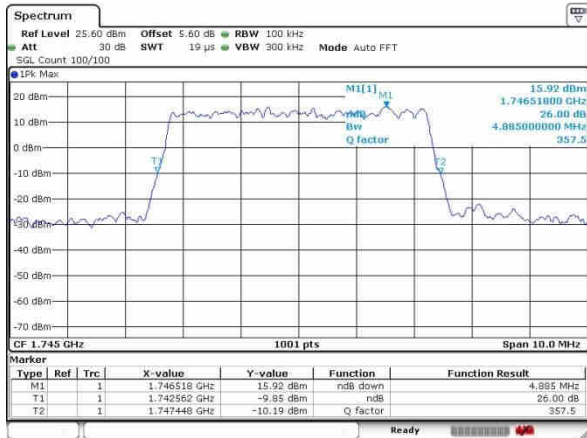

Date: 3.NOV.2016 10:58:19

LTE Band 66

Lowest Channel / 5MHz / QPSK

Date: 24.OCT.2016 12:00:01

Lowest Channel / 5MHz / 16QAM

Date: 24.OCT.2016 11:59:32

Middle Channel / 5MHz / QPSK

Date: 24.OCT.2016 13:50:20

Middle Channel / 5MHz / 16QAM

Date: 24.OCT.2016 13:51:01

Highest Channel / 5MHz / QPSK

Date: 24.OCT.2016 14:09:51

Highest Channel / 5MHz / 16QAM

Date: 24.OCT.2016 14:10:17

LTE Band 66

Lowest Channel / 10MHz / QPSK