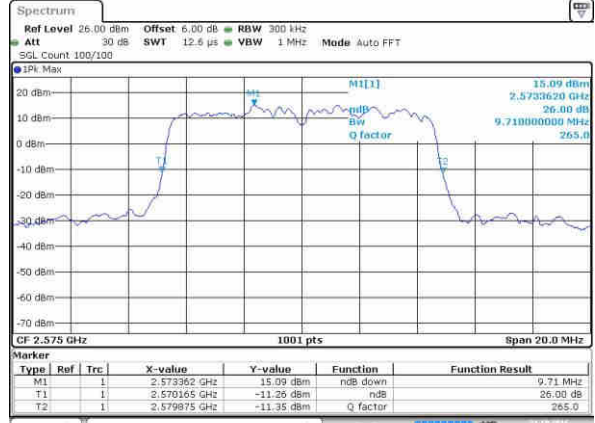

Lowest Channel / 5MHz / 16QAM

Date: 21.OCT.2016 21:09:38

Middle Channel / 5MHz / QPSK

Date: 21.OCT.2016 21:08:45

Middle Channel / 5MHz / 16QAM

Date: 21.OCT.2016 21:09:58

Highest Channel / 5MHz / QPSK

Date: 21.OCT.2016 21:09:08

Highest Channel / 5MHz / 16QAM

Date: 21.OCT.2016 21:10:18

LTE Band 38

Lowest Channel / 10MHz / QPSK

Date: 21.OCT.2016 21:11:37

Lowest Channel / 10MHz / 16QAM

Date: 21.OCT.2016 21:12:41

Middle Channel / 10MHz / QPSK

Date: 21.OCT.2016 21:11:58

Middle Channel / 10MHz / 16QAM

Date: 21.OCT.2016 21:13:02

Highest Channel / 10MHz / QPSK

Date: 21.OCT.2016 21:12:18

Highest Channel / 10MHz / 16QAM

Date: 21.OCT.2016 21:13:21

LTE Band 38