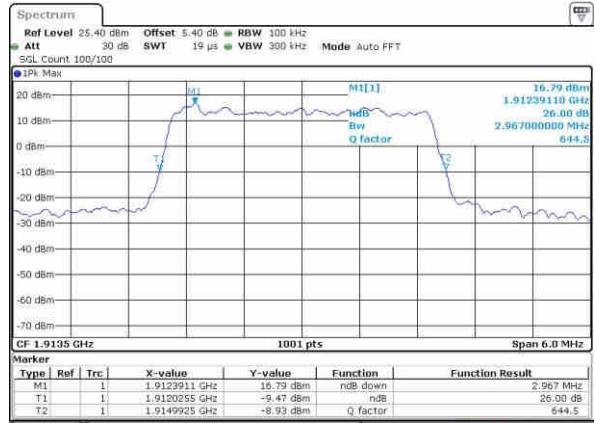

LTE Band 25

Highest Channel / 1.4MHz / QPSK

Date: 21 OCT 2016 17:52:14

Highest Channel / 1.4MHz / 16QAM

Date: 21 OCT 2016 17:52:03

Highest Channel / 3MHz / QPSK

Date: 21 OCT 2016 16:55:50

Highest Channel / 3MHz / 16QAM

Date: 21 OCT 2016 16:55:40

Highest Channel / 5MHz / QPSK

Date: 21 OCT 2016 17:02:58

Highest Channel / 5MHz / 16QAM

Date: 21 OCT 2016 17:02:45

LTE Band 25

Highest Channel / 10MHz / QPSK

Date: 21 OCT 2016 17:10:02

Highest Channel / 10MHz / 16QAM

Date: 21 OCT 2016 17:09:51

Highest Channel / 15MHz / QPSK

Date: 21 OCT 2016 17:17:08

Highest Channel / 15MHz / 16QAM

Date: 21 OCT 2016 17:18:57

Highest Channel / 20MHz / QPSK