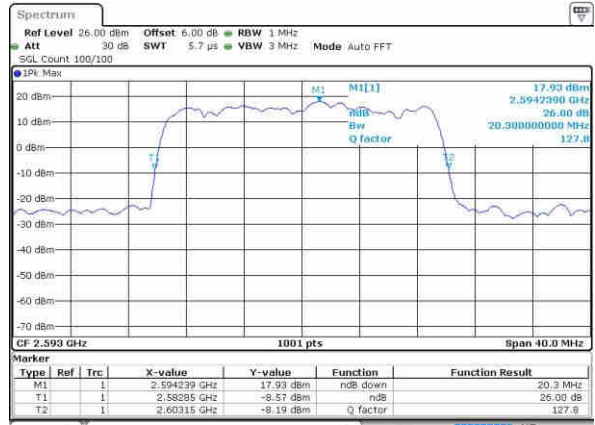

Date: 23.OCT.2016 23.02.46

Highest Channel / 10MHz / QPSK

Date: 23.OCT.2016 23.03.42

Highest Channel / 10MHz / 16QAM

Date: 23.OCT.2016 23.03.20

LTE Band 41

Lowest Channel / 15MHz / QPSK

Date: 23.OCT.2016 23:05:23

Lowest Channel / 15MHz / 16QAM

Date: 23.OCT.2016 23:05:45

Middle Channel / 15MHz / QPSK

Date: 23.OCT.2016 23:08:16

Middle Channel / 15MHz / 16QAM

Date: 23.OCT.2016 23:07:02

Highest Channel / 15MHz / QPSK

Date: 23.OCT.2016 23:09:00

Highest Channel / 15MHz / 16QAM

Date: 23.OCT.2016 23:09:26

LTE Band 41

Lowest Channel / 20MHz / QPSK

Date: 23.OCT.2016 23:12:41

Lowest Channel / 20MHz / 16QAM

Date: 23.OCT.2016 23:11:12

Middle Channel / 20MHz / QPSK

Date: 23.OCT.2016 23:13:32

Middle Channel / 20MHz / 16QAM

Date: 23.OCT.2016 23:14:35

Highest Channel / 20MHz / QPSK

Date: 23.OCT.2016 23:16:04

Highest Channel / 20MHz / 16QAM

Date: 23.OCT.2016 23:15:30

LTE Band 66