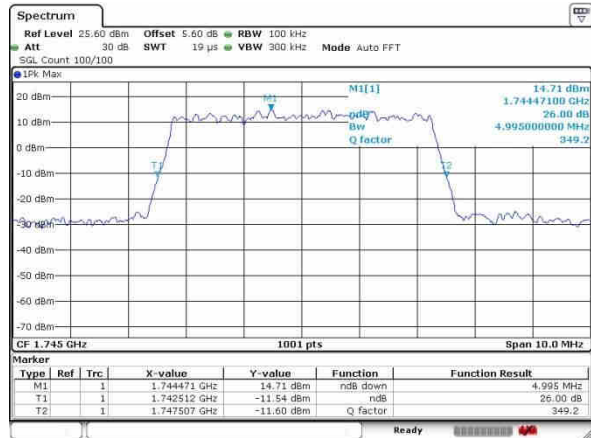

Date: 3.NOV.2016 10:58:19

LTE Band 66

Lowest Channel / 5MHz / QPSK

Date: 24.OCT.2016 12:00:01

Lowest Channel / 5MHz / 16QAM

Date: 24.OCT.2016 11:59:32

Middle Channel / 5MHz / QPSK

Date: 24.OCT.2016 13:50:20

Middle Channel / 5MHz / 16QAM

Date: 24.OCT.2016 13:51:01

Highest Channel / 5MHz / QPSK

Date: 24.OCT.2016 14:09:51

Highest Channel / 5MHz / 16QAM

Date: 24.OCT.2016 14:10:17

LTE Band 66

Lowest Channel / 10MHz / QPSK