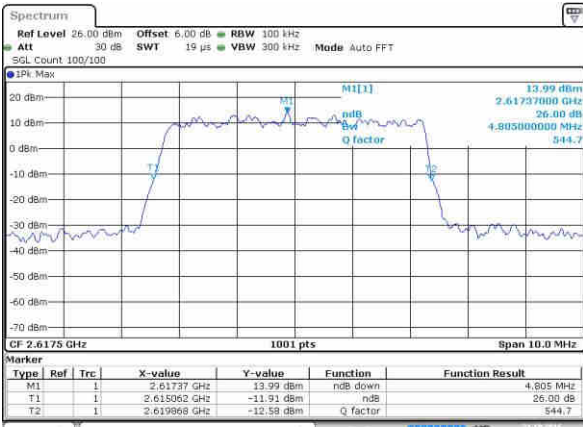

Date: 22.OCT.2016 03:17:01

Highest Channel / 15MHz / QPSK

Date: 22.OCT.2016 03:18:21

Highest Channel / 15MHz / 16QAM

Date: 22.OCT.2016 03:18:47

LTE Band 38

Lowest Channel / 5MHz / QPSK

Date: 21.OCT.2016 21:07:58

Lowest Channel / 5MHz / 16QAM

Date: 21.OCT.2016 21:09:38

Middle Channel / 5MHz / QPSK

Date: 21.OCT.2016 21:08:45

Middle Channel / 5MHz / 16QAM

Date: 21.OCT.2016 21:09:58

Highest Channel / 5MHz / QPSK

Date: 21.OCT.2016 21:09:08

Highest Channel / 5MHz / 16QAM

Date: 21.OCT.2016 21:10:18

LTE Band 38

Lowest Channel / 10MHz / QPSK

Date: 21.OCT.2016 21:11:37

Lowest Channel / 10MHz / 16QAM

Date: 21.OCT.2016 21:12:41

Middle Channel / 10MHz / QPSK