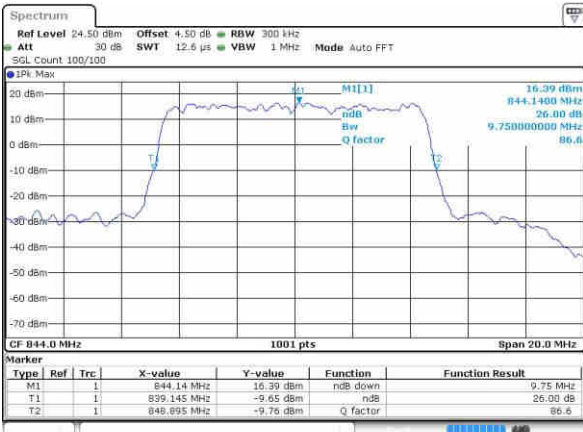

Date: 22.OCT.2016 02:41:25

Highest Channel / 5MHz / 16QAM

Date: 22.OCT.2016 02:41:47

LTE Band 26

Lowest Channel / 10MHz / QPSK

Date: 22.OCT.2016 02:53:48

Lowest Channel / 10MHz / 16QAM

Date: 22.OCT.2016 02:54:48

Middle Channel / 10MHz / QPSK

Date: 22.OCT.2016 02:58:45

Middle Channel / 10MHz / 16QAM

Date: 22.OCT.2016 02:58:59

Highest Channel / 10MHz / QPSK

Date: 22.OCT.2016 02:57:59

Highest Channel / 10MHz / 16QAM

Date: 22.OCT.2016 02:58:32

LTE Band 26

Lowest Channel / 15MHz / QPSK

Date: 22.OCT.2016 03:15:58

Lowest Channel / 15MHz / 16QAM

Date: 22.OCT.2016 03:16:22

Middle Channel / 15MHz / QPSK

Date: 22.OCT.2016 03:17:28

Middle Channel / 15MHz / 16QAM