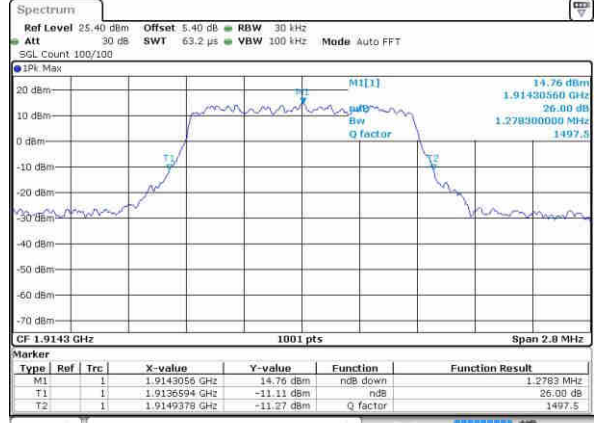

LTE Band 25

Highest Channel / 1.4MHz / QPSK

Date: 21 OCT 2016 17:52:14

Highest Channel / 1.4MHz / 16QAM

Date: 21 OCT 2016 17:52:03

Highest Channel / 3MHz / QPSK

Date: 21 OCT 2016 16:55:50

Highest Channel / 3MHz / 16QAM

Date: 21 OCT 2016 16:55:40

Highest Channel / 5MHz / QPSK

Date: 21 OCT 2016 17:02:58

Highest Channel / 5MHz / 16QAM

Date: 21 OCT 2016 17:02:45

LTE Band 25

Highest Channel / 10MHz / QPSK

Date: 21 OCT 2016 17:10:02

Highest Channel / 10MHz / 16QAM

Date: 21 OCT 2016 17:09:51

Highest Channel / 15MHz / QPSK

Date: 21 OCT 2016 17:17:08

Highest Channel / 15MHz / 16QAM

Date: 21 OCT 2016 17:18:57

Highest Channel / 20MHz / QPSK