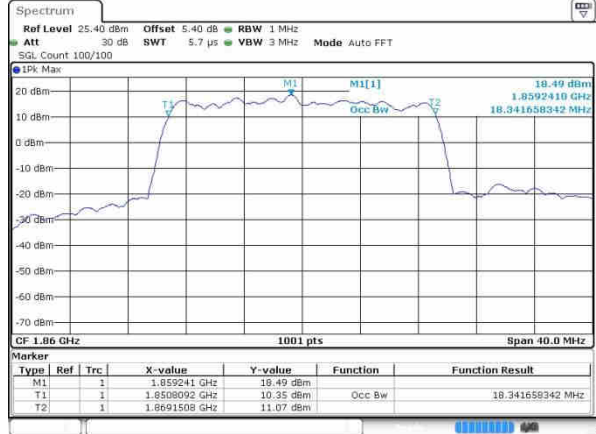

Date: 20 OCT 2016 00:36:02

LTE Band 2

Lowest Channel / 20MHz / QPSK

Date: 20 OCT 2016 00:42:55

Lowest Channel / 20MHz / 16QAM

Date: 20 OCT 2016 00:43:06

Middle Channel / 20MHz / QPSK

Date: 20 OCT 2016 00:48:59