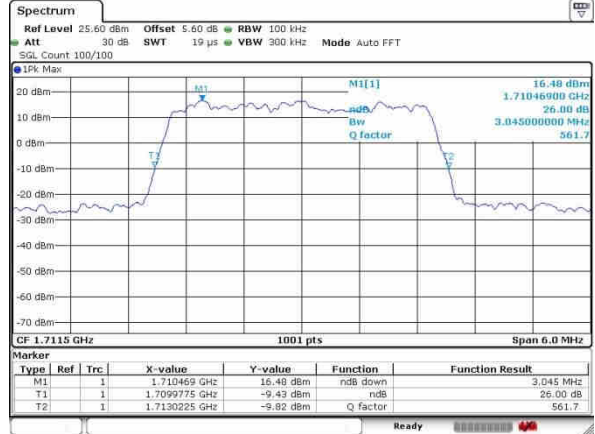

Highest Channel / 1.4MHz / QPSK

Date: 3.NOV.2016 10:03:54

Highest Channel / 1.4MHz / 16QAM

Date: 3.NOV.2016 10:04:17

LTE Band 66

Lowest Channel / 3MHz / QPSK

Date: 3.NOV.2016 10:43:17

Lowest Channel / 3MHz / 16QAM