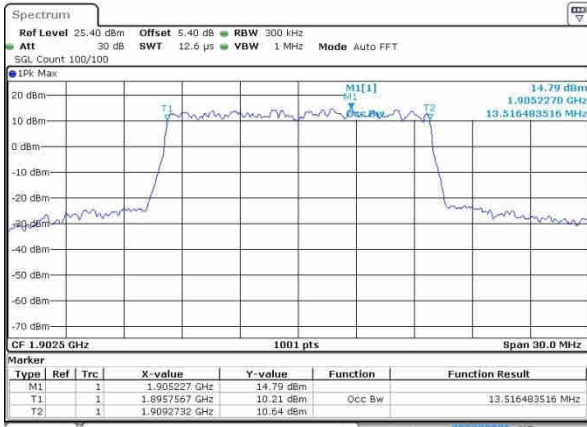

Date: 20 OCT 2016 00:28:26

Middle Channel / 15MHz / QPSK

Date: 20 OCT 2016 00:33:20

Middle Channel / 15MHz / 16QAM

Date: 20 OCT 2016 00:33:30

Highest Channel / 15MHz / QPSK

Date: 20 OCT 2016 00:35:52

Highest Channel / 15MHz / 16QAM