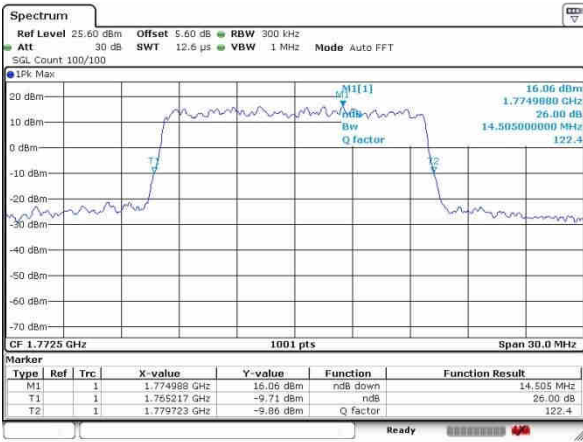

Date: 24.OCT.2016 14:42:57

Highest Channel / 10MHz / 16QAM

Date: 24.OCT.2016 14:43:48

LTE Band 66

Lowest Channel / 15MHz / QPSK

Date: 24.OCT.2016 15:02:21

Lowest Channel / 15MHz / 16QAM

Date: 24.OCT.2016 15:01:39

Middle Channel / 15MHz / QPSK

Date: 24.OCT.2016 15:16:08

Middle Channel / 15MHz / 16QAM

Date: 24.OCT.2016 15:16:53

Highest Channel / 15MHz / QPSK

Date: 24.OCT.2016 15:31:46

Highest Channel / 15MHz / 16QAM

Date: 24.OCT.2016 15:29:38

LTE Band 66

Lowest Channel / 20MHz / QPSK

Date: 24.OCT.2016 15:43:03

Lowest Channel / 20MHz / 16QAM

Date: 24.OCT.2016 15:43:27

Middle Channel / 20MHz / QPSK

Date: 24.OCT.2016 15:52:59

Middle Channel / 20MHz / 16QAM