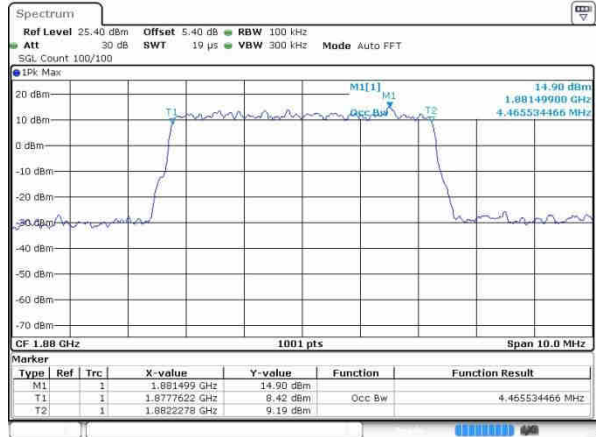

Middle Channel / 5MHz / 16QAM

Date: 20 OCT 2016 00:00:12