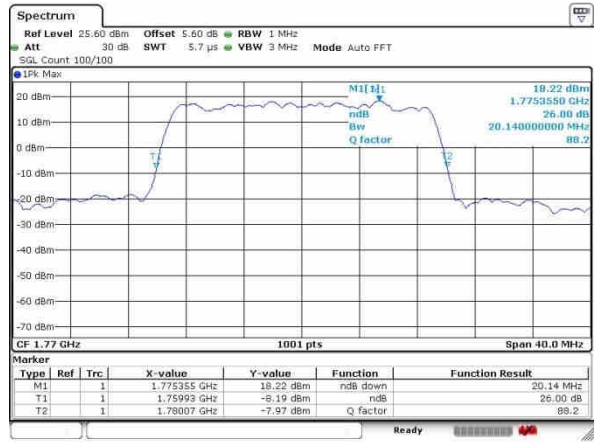

Highest Channel / 20MHz / 16QAM

Date: 24.OCT.2016 16:10:14