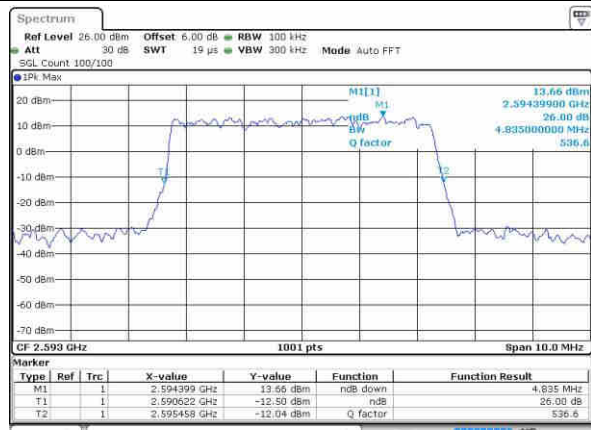

Date: 21.OCT.2016 21:18:40

LTE Band 41

Lowest Channel / 5MHz / QPSK

Lowest Channel / 5MHz / 16QAM

Middle Channel / 5MHz / QPSK

Middle Channel / 5MHz / 16QAM

Highest Channel / 5MHz / QPSK

Highest Channel / 5MHz / 16QAM