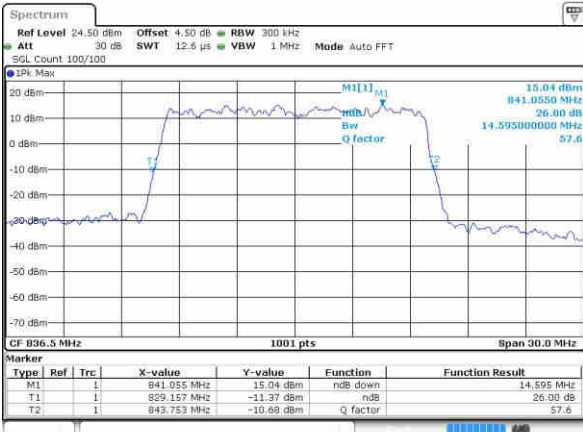

LTE Band 26

Lowest Channel / 15MHz / QPSK

Date: 22.OCT.2016 03:15:58

Lowest Channel / 15MHz / 16QAM

Date: 22.OCT.2016 03:16:22

Middle Channel / 15MHz / QPSK

Date: 22.OCT.2016 03:17:28

Middle Channel / 15MHz / 16QAM

Date: 22.OCT.2016 03:17:01

Highest Channel / 15MHz / QPSK

Date: 22.OCT.2016 03:18:21

Highest Channel / 15MHz / 16QAM

Date: 22.OCT.2016 03:18:47

LTE Band 38

Lowest Channel / 5MHz / QPSK

Date: 21.OCT.2016 21:07:58