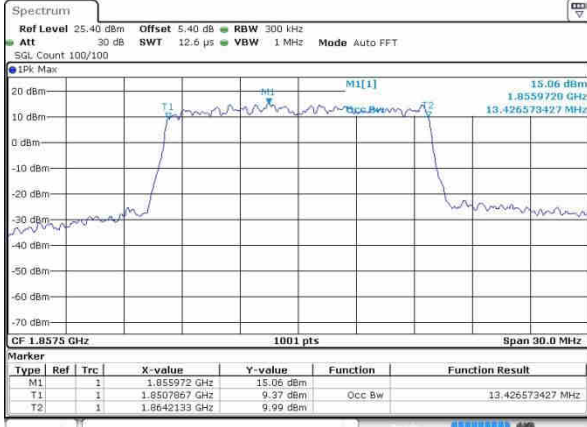

Highest Channel / 10MHz / QPSK

Date: 20 OCT 2016 00:19:12

Highest Channel / 10MHz / 16QAM

Date: 20 OCT 2016 00:19:22

LTE Band 2

Lowest Channel / 15MHz / QPSK

Date: 20 OCT 2016 00:28:16

Lowest Channel / 15MHz / 16QAM