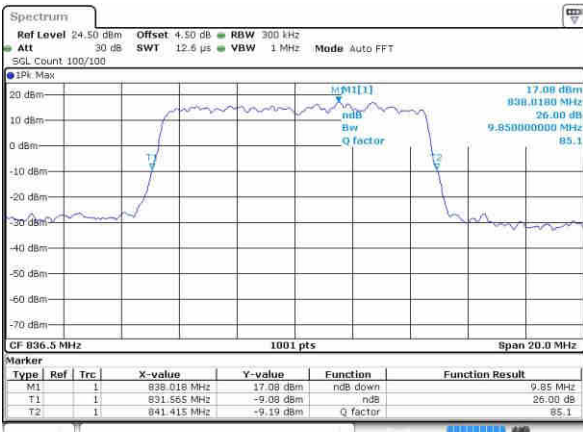

Middle Channel / 10MHz / QPSK

Date: 22.OCT.2016 02:58:45