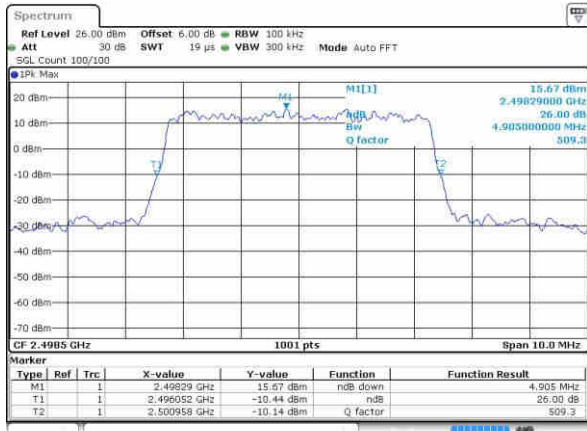

LTE Band 41

Lowest Channel / 5MHz / QPSK