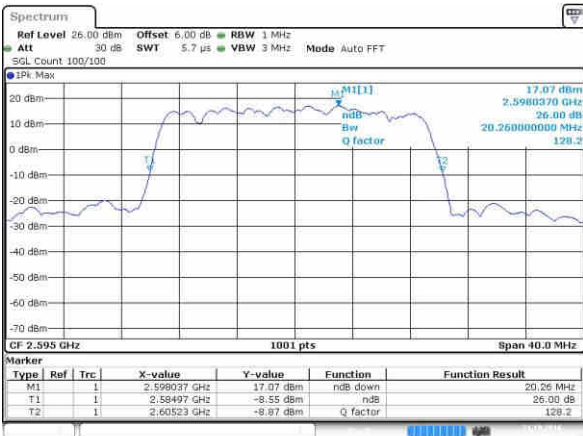

Middle Channel / 20MHz / QPSK

Date: 21.OCT.2016 21:16:48