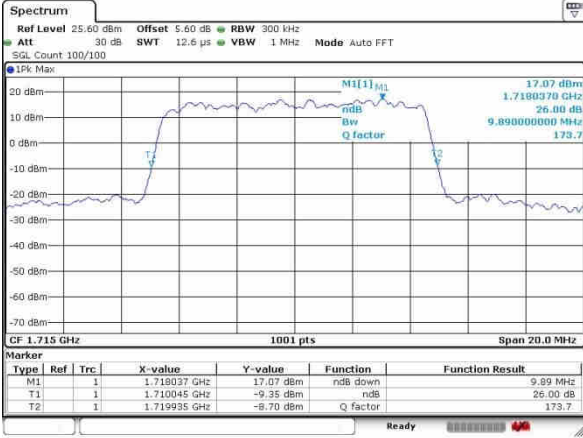

Date: 3.NOV.2016 10:58:19

LTE Band 66

Lowest Channel / 5MHz / QPSK

Date: 24.OCT.2016 12:00:01

Lowest Channel / 5MHz / 16QAM

Date: 24.OCT.2016 11:59:32

Middle Channel / 5MHz / QPSK

Date: 24.OCT.2016 13:50:20

Middle Channel / 5MHz / 16QAM

Date: 24.OCT.2016 13:51:01

Highest Channel / 5MHz / QPSK

Date: 24.OCT.2016 14:09:51

Highest Channel / 5MHz / 16QAM

Date: 24.OCT.2016 14:10:17

LTE Band 66

Lowest Channel / 10MHz / QPSK