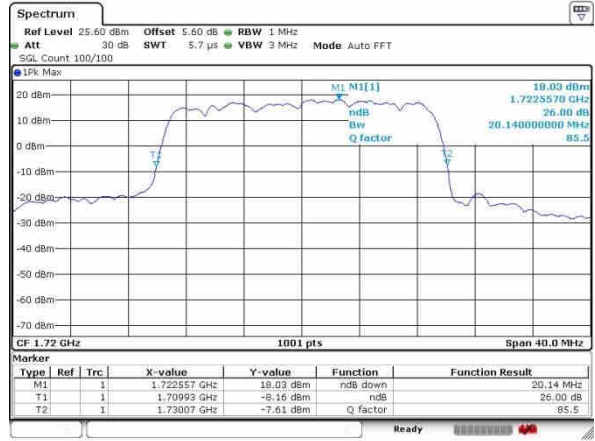

Date: 24.OCT.2016 14:42:57

Highest Channel / 10MHz / 16QAM

Date: 24.OCT.2016 14:43:48

LTE Band 66

Lowest Channel / 15MHz / QPSK

Date: 24.OCT.2016 15:02:21

Lowest Channel / 15MHz / 16QAM

Date: 24.OCT.2016 15:01:39

Middle Channel / 15MHz / QPSK

Date: 24.OCT.2016 15:16:08

Middle Channel / 15MHz / 16QAM

Date: 24.OCT.2016 15:16:53

Highest Channel / 15MHz / QPSK

Date: 24.OCT.2016 15:31:46

Highest Channel / 15MHz / 16QAM

Date: 24.OCT.2016 15:29:38

LTE Band 66

Lowest Channel / 20MHz / QPSK

Date: 24.OCT.2016 15:43:03

Lowest Channel / 20MHz / 16QAM

Date: 24.OCT.2016 15:43:27

Middle Channel / 20MHz / QPSK

Date: 24.OCT.2016 15:52:59

Middle Channel / 20MHz / 16QAM