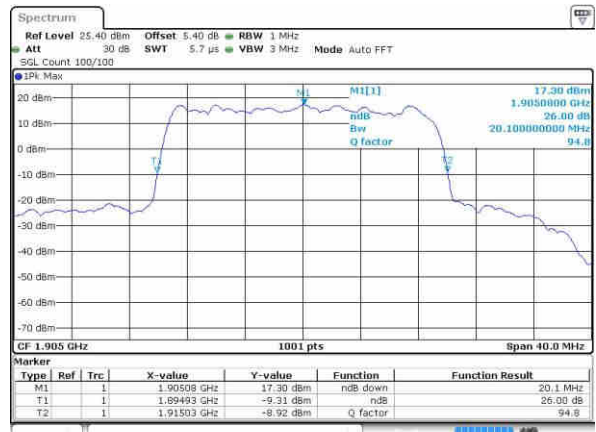

Date: 21 OCT 2016 16:55:40

Highest Channel / 5MHz / QPSK

Date: 21 OCT 2016 17:02:58

Highest Channel / 5MHz / 16QAM

Date: 21 OCT 2016 17:02:45

LTE Band 25

Highest Channel / 10MHz / QPSK

Date: 21 OCT 2016 17:10:02

Highest Channel / 10MHz / 16QAM

Date: 21 OCT 2016 17:09:51

Highest Channel / 15MHz / QPSK

Date: 21 OCT 2016 17:17:08

Highest Channel / 15MHz / 16QAM

Date: 21 OCT 2016 17:18:57

Highest Channel / 20MHz / QPSK

Date: 21 OCT 2016 17:24:13

Highest Channel / 20MHz / 16QAM

Date: 21 OCT 2016 17:24:03

LTE Band 26

Lowest Channel / 1.4MHz / QPSK

Date: 22.OCT.2016 01:43:26

Lowest Channel / 1.4MHz / 16QAM

Date: 22.OCT.2016 01:43:53