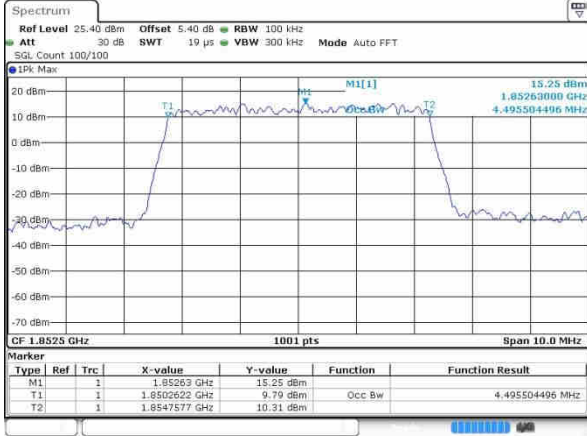

Highest Channel / 3MHz / 16QAM

Date: 19.OCT.2016 23:46:04

LTE Band 2

Lowest Channel / 5MHz / QPSK

Date: 19 OCT 2016 23:52:58

Lowest Channel / 5MHz / 16QAM

Date: 19 OCT 2016 23:53:08

Middle Channel / 5MHz / QPSK