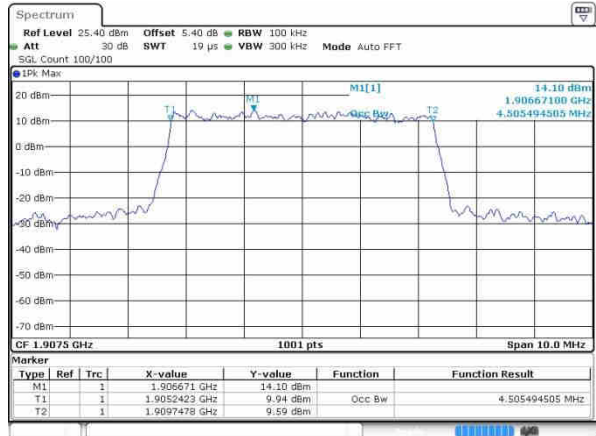

Date: 20 OCT 2016 00:00:01

Middle Channel / 5MHz / 16QAM

Date: 20 OCT 2016 00:00:12

Highest Channel / 5MHz / QPSK

Date: 20 OCT 2016 00:02:33

Highest Channel / 5MHz / 16QAM

Date: 20 OCT 2016 00:02:44

LTE Band 2