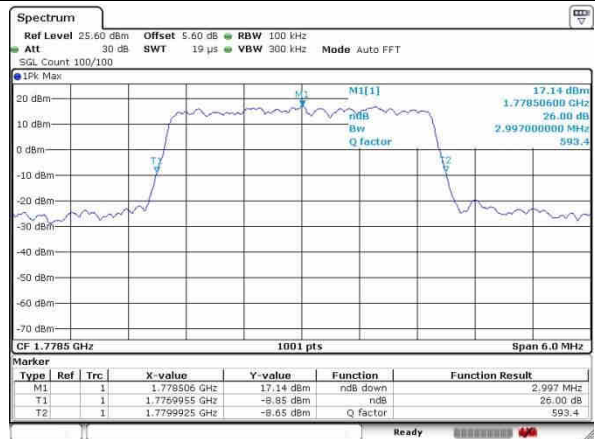

Highest Channel / 1.4MHz / QPSK

Date: 3.NOV.2016 10:03:54

Highest Channel / 1.4MHz / 16QAM

Date: 3.NOV.2016 10:04:17

LTE Band 66

Lowest Channel / 3MHz / QPSK

Date: 3.NOV.2016 10:43:17

Lowest Channel / 3MHz / 16QAM

Date: 3.NOV.2016 10:42:54

Middle Channel / 3MHz / QPSK

Date: 3.NOV.2016 10:50:45

Middle Channel / 3MHz / 16QAM

Date: 3.NOV.2016 10:51:04

Highest Channel / 3MHz / QPSK

Date: 3.NOV.2016 10:58:39

Highest Channel / 3MHz / 16QAM

Date: 3.NOV.2016 10:58:19

LTE Band 66

Lowest Channel / 5MHz / QPSK

Date: 24.OCT.2016 12:00:01

Lowest Channel / 5MHz / 16QAM

Date: 24.OCT.2016 11:59:32

Middle Channel / 5MHz / QPSK

Date: 24.OCT.2016 13:50:20