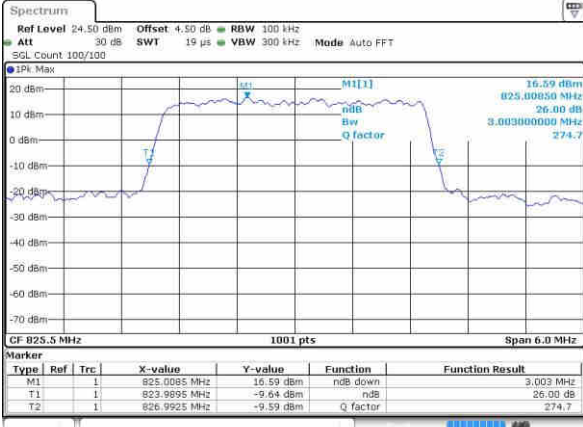

Date: 21 OCT 2016 17:24:13

Highest Channel / 20MHz / 16QAM

Date: 21 OCT 2016 17:24:03

LTE Band 26

Lowest Channel / 1.4MHz / QPSK

Date: 22.OCT.2016 01:43:26

Lowest Channel / 1.4MHz / 16QAM

Date: 22.OCT.2016 01:43:53

Middle Channel / 1.4MHz / QPSK

Date: 22.OCT.2016 01:45:54

Middle Channel / 1.4MHz / 16QAM

Date: 22.OCT.2016 01:45:26

Highest Channel / 1.4MHz / QPSK

Date: 22.OCT.2016 01:47:05

Highest Channel / 1.4MHz / 16QAM

Date: 22.OCT.2016 01:47:48

LTE Band 26

Lowest Channel / 3MHz / QPSK

Date: 22.OCT.2016 02:07:16

Lowest Channel / 3MHz / 16QAM

Date: 22.OCT.2016 02:08:20

Middle Channel / 3MHz / QPSK

Date: 22.OCT.2016 02:10:33