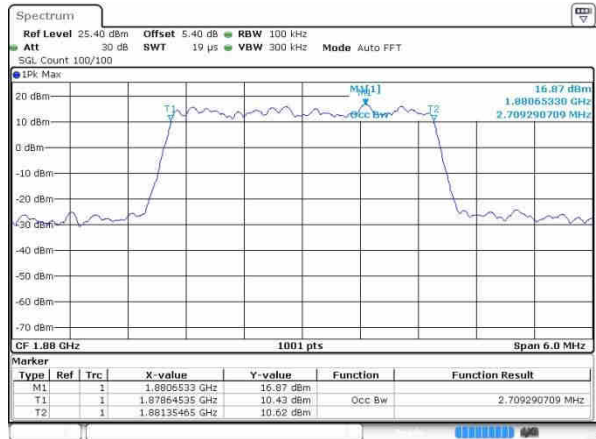

Lowest Channel / 3MHz / 16QAM

Date: 19.OCT.2016 23:36:28

Middle Channel / 3MHz / QPSK

Date: 19.OCT.2016 23:43:22

Middle Channel / 3MHz / 16QAM

Date: 19.OCT.2016 23:43:32

Highest Channel / 3MHz / QPSK

Date: 19.OCT.2016 23:45:54