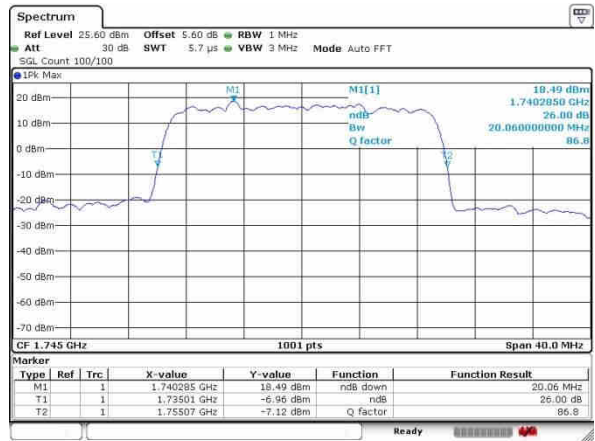

LTE Band 66

Lowest Channel / 20MHz / QPSK

Date: 24.OCT.2016 15:43:03

Lowest Channel / 20MHz / 16QAM

Date: 24.OCT.2016 15:43:27

Middle Channel / 20MHz / QPSK

Date: 24.OCT.2016 15:52:59

Middle Channel / 20MHz / 16QAM