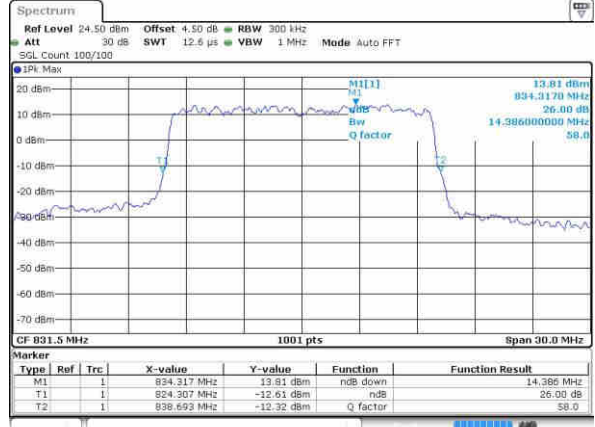

Lowest Channel / 15MHz / 16QAM

Date: 22.OCT.2016 03:16:22