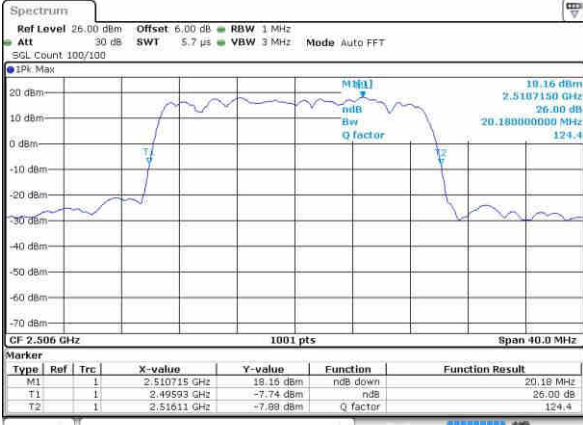

Highest Channel / 15MHz / 16QAM

Date: 23.OCT.2016 23:09:26

LTE Band 41

Lowest Channel / 20MHz / QPSK

Date: 23.OCT.2016 23:12:41

Lowest Channel / 20MHz / 16QAM

Date: 23.OCT.2016 23:11:12

Middle Channel / 20MHz / QPSK

Date: 23.OCT.2016 23:13:32

Middle Channel / 20MHz / 16QAM

Date: 23.OCT.2016 23:14:35

Highest Channel / 20MHz / QPSK

Date: 23.OCT.2016 23:16:04

Highest Channel / 20MHz / 16QAM

Date: 23.OCT.2016 23:15:30

LTE Band 66