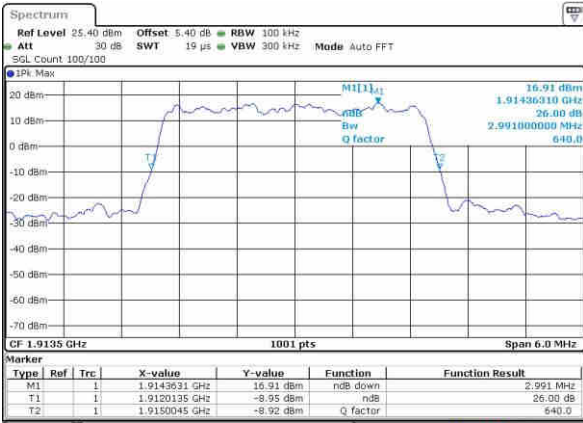

LTE Band 25

Highest Channel / 1.4MHz / QPSK

Date: 21 OCT 2016 17:52:14

Highest Channel / 1.4MHz / 16QAM

Date: 21 OCT 2016 17:52:03

Highest Channel / 3MHz / QPSK

Date: 21 OCT 2016 16:55:50

Highest Channel / 3MHz / 16QAM

Date: 21 OCT 2016 16:55:40

Highest Channel / 5MHz / QPSK

Date: 21 OCT 2016 17:02:58

Highest Channel / 5MHz / 16QAM

Date: 21 OCT 2016 17:02:45

LTE Band 25

Highest Channel / 10MHz / QPSK

Date: 21 OCT 2016 17:10:02