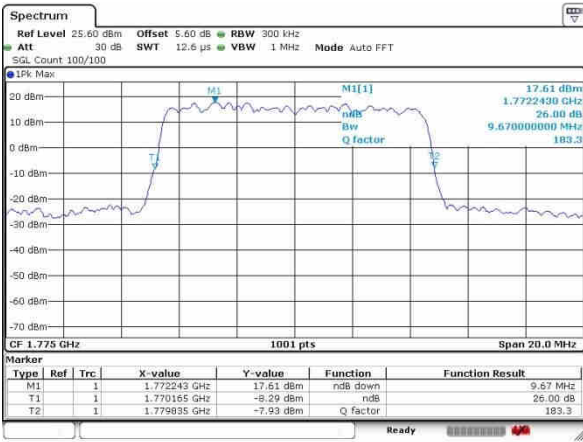

Middle Channel / 5MHz / 16QAM

Date: 24.OCT.2016 13:51:01

Highest Channel / 5MHz / QPSK

Date: 24.OCT.2016 14:09:51

Highest Channel / 5MHz / 16QAM

Date: 24.OCT.2016 14:10:17

LTE Band 66

Lowest Channel / 10MHz / QPSK

Date: 24.OCT.2016 14:17:36

Lowest Channel / 10MHz / 16QAM

Date: 24.OCT.2016 14:16:38

Middle Channel / 10MHz / QPSK

Date: 24.OCT.2016 14:40:48

Middle Channel / 10MHz / 16QAM

Date: 24.OCT.2016 14:38:38

Highest Channel / 10MHz / QPSK

Date: 24.OCT.2016 14:42:57

Highest Channel / 10MHz / 16QAM

Date: 24.OCT.2016 14:43:48

LTE Band 66

Lowest Channel / 15MHz / QPSK

Date: 24.OCT.2016 15:02:21

Lowest Channel / 15MHz / 16QAM

Date: 24.OCT.2016 15:01:39