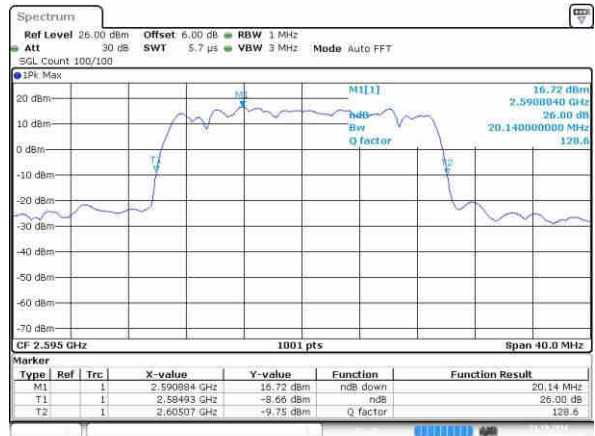

Middle Channel / 20MHz / 16QAM

Date: 21.OCT.2016 21:18:19