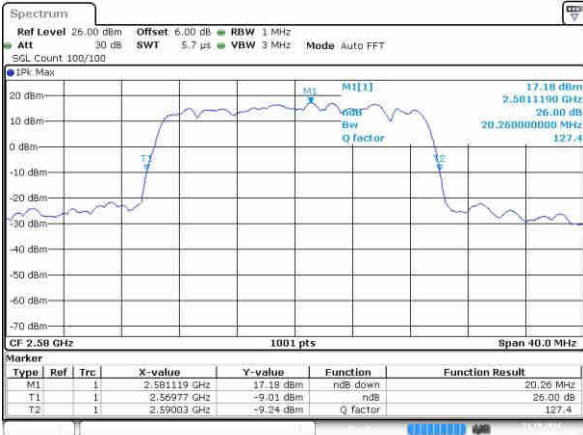

Highest Channel / 15MHz / QPSK

Date: 21.OCT.2016 21:14:43

Highest Channel / 15MHz / 16QAM

Date: 21.OCT.2016 21:15:51

LTE Band 38

Lowest Channel / 20MHz / QPSK

Date: 21.OCT.2016 21:16:22

Lowest Channel / 20MHz / 16QAM