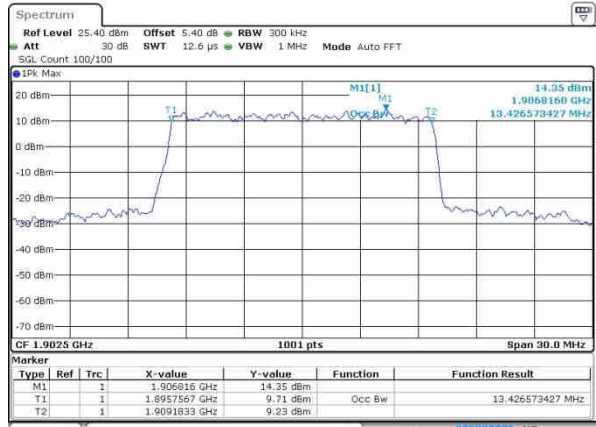

Highest Channel / 10MHz / QPSK

Date: 20 OCT 2016 00:19:12

Highest Channel / 10MHz / 16QAM

Date: 20 OCT 2016 00:19:22

LTE Band 2

Lowest Channel / 15MHz / QPSK

Date: 20 OCT 2016 00:28:16

Lowest Channel / 15MHz / 16QAM

Date: 20 OCT 2016 00:28:26

Middle Channel / 15MHz / QPSK

Date: 20 OCT 2016 00:33:20

Middle Channel / 15MHz / 16QAM

Date: 20 OCT 2016 00:33:30

Highest Channel / 15MHz / QPSK

Date: 20 OCT 2016 00:35:52

Highest Channel / 15MHz / 16QAM