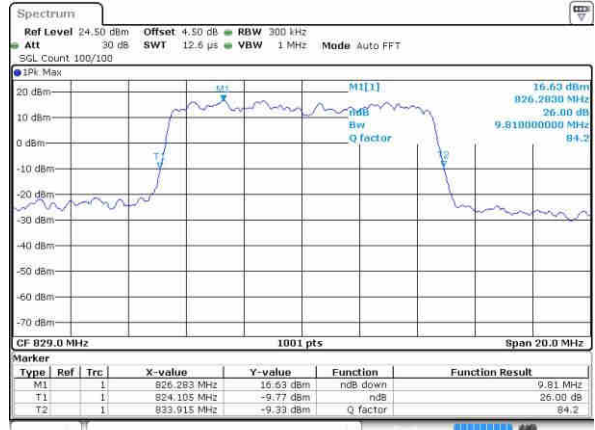

Date: 22.OCT.2016 02:41:25

Highest Channel / 5MHz / 16QAM

Date: 22.OCT.2016 02:41:47

LTE Band 26

Lowest Channel / 10MHz / QPSK

Date: 22.OCT.2016 02:53:48

Lowest Channel / 10MHz / 16QAM

Date: 22.OCT.2016 02:54:48