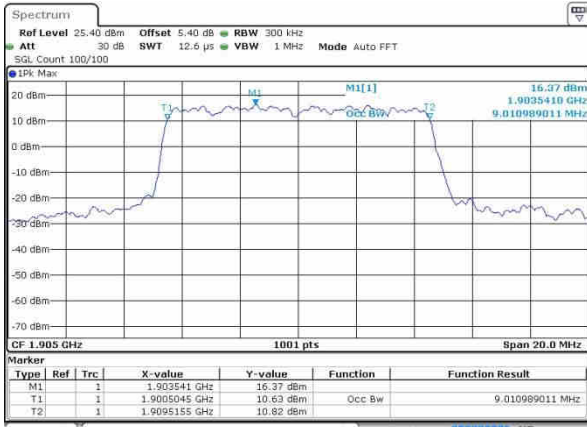

Date: 20 OCT 2016 00:00:01

Middle Channel / 5MHz / 16QAM

Date: 20 OCT 2016 00:00:12

Highest Channel / 5MHz / QPSK

Date: 20 OCT 2016 00:02:33

Highest Channel / 5MHz / 16QAM

Date: 20 OCT 2016 00:02:44

LTE Band 2

Lowest Channel / 10MHz / QPSK

Date: 20 OCT 2016 00:09:37

Lowest Channel / 10MHz / 16QAM

Date: 20 OCT 2016 00:09:47

Middle Channel / 10MHz / QPSK

Date: 20 OCT 2016 00:16:40

Middle Channel / 10MHz / 16QAM

Date: 20 OCT 2016 00:16:50

Highest Channel / 10MHz / QPSK

Date: 20 OCT 2016 00:19:12

Highest Channel / 10MHz / 16QAM

Date: 20 OCT 2016 00:19:22

LTE Band 2

Lowest Channel / 15MHz / QPSK

Date: 20 OCT 2016 00:28:16

Lowest Channel / 15MHz / 16QAM