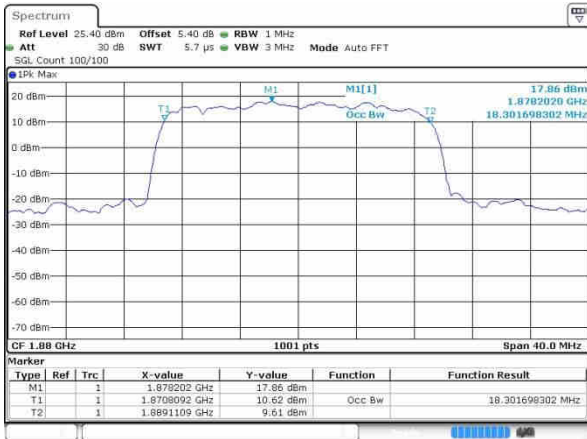

Date: 20 OCT 2016 00:36:02

LTE Band 2

Lowest Channel / 20MHz / QPSK

Date: 20 OCT 2016 00:42:55

Lowest Channel / 20MHz / 16QAM

Date: 20 OCT 2016 00:43:06

Middle Channel / 20MHz / QPSK

Date: 20 OCT 2016 00:48:59