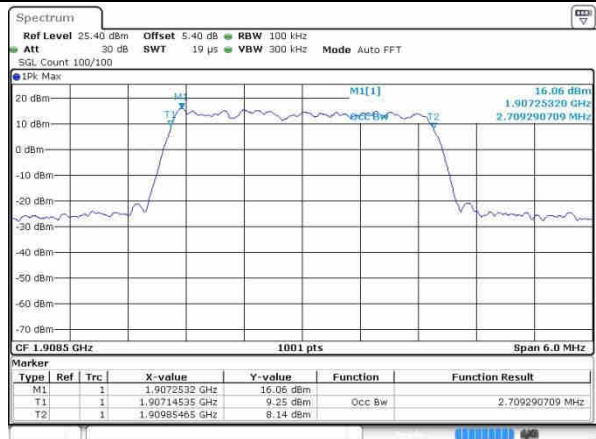

Highest Channel / 3MHz / 16QAM

Date: 19.OCT.2016 23:46:04