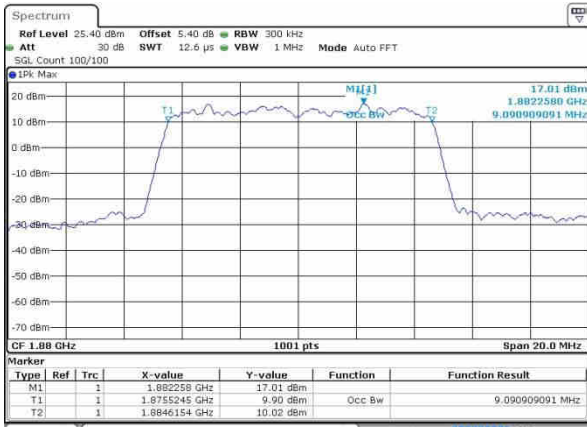

Date: 20 OCT 2016 00:00:01

Middle Channel / 5MHz / 16QAM

Date: 20 OCT 2016 00:00:12

Highest Channel / 5MHz / QPSK

Date: 20 OCT 2016 00:02:33

Highest Channel / 5MHz / 16QAM

Date: 20 OCT 2016 00:02:44

LTE Band 2

Lowest Channel / 10MHz / QPSK

Date: 20 OCT 2016 00:09:37

Lowest Channel / 10MHz / 16QAM

Date: 20 OCT 2016 00:09:47

Middle Channel / 10MHz / QPSK

Date: 20 OCT 2016 00:16:40

Middle Channel / 10MHz / 16QAM

Date: 20 OCT 2016 00:16:50

Highest Channel / 10MHz / QPSK

Date: 20 OCT 2016 00:19:12

Highest Channel / 10MHz / 16QAM

Date: 20 OCT 2016 00:19:22

LTE Band 2

Lowest Channel / 15MHz / QPSK

Date: 20 OCT 2016 00:28:16

Lowest Channel / 15MHz / 16QAM