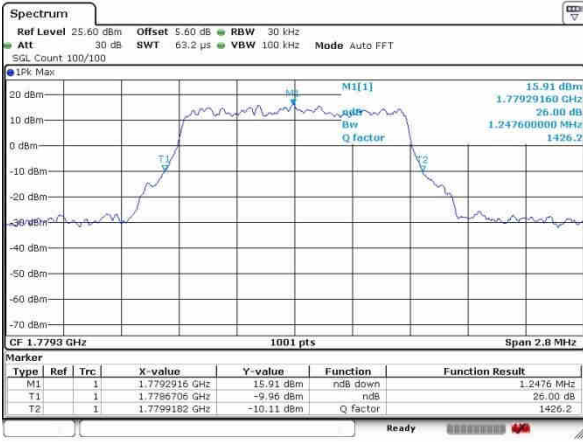

Date: 23.OCT.2016 23:13:32

Middle Channel / 20MHz / 16QAM

Date: 23.OCT.2016 23:14:35

Highest Channel / 20MHz / QPSK

Date: 23.OCT.2016 23:16:04

Highest Channel / 20MHz / 16QAM

Date: 23.OCT.2016 23:15:30

LTE Band 66

Lowest Channel / 1.4MHz / QPSK

Date: 3.NOV.2016 10:00:32

Lowest Channel / 1.4MHz / 16QAM

Date: 3.NOV.2016 10:01:12

Middle Channel / 1.4MHz / QPSK

Date: 3.NOV.2016 10:01:37

Middle Channel / 1.4MHz / 16QAM

Date: 3.NOV.2016 10:01:54

Highest Channel / 1.4MHz / QPSK

Date: 3.NOV.2016 10:03:54

Highest Channel / 1.4MHz / 16QAM

Date: 3.NOV.2016 10:04:17

LTE Band 66

Lowest Channel / 3MHz / QPSK

Date: 3.NOV.2016 10:43:17

Lowest Channel / 3MHz / 16QAM