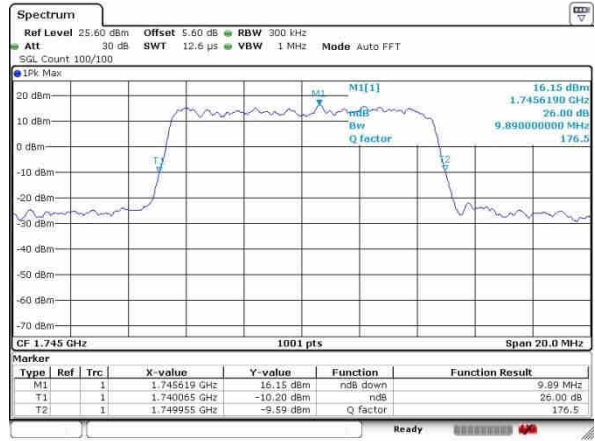

Middle Channel / 5MHz / 16QAM

Date: 24.OCT.2016 13:51:01

Highest Channel / 5MHz / QPSK

Date: 24.OCT.2016 14:09:51

Highest Channel / 5MHz / 16QAM

Date: 24.OCT.2016 14:10:17

LTE Band 66

Lowest Channel / 10MHz / QPSK

Date: 24.OCT.2016 14:17:36

Lowest Channel / 10MHz / 16QAM

Date: 24.OCT.2016 14:16:38

Middle Channel / 10MHz / QPSK

Date: 24.OCT.2016 14:40:48

Middle Channel / 10MHz / 16QAM

Date: 24.OCT.2016 14:38:38

Highest Channel / 10MHz / QPSK

Date: 24.OCT.2016 14:42:57

Highest Channel / 10MHz / 16QAM

Date: 24.OCT.2016 14:43:48

LTE Band 66

Lowest Channel / 15MHz / QPSK

Date: 24.OCT.2016 15:02:21

Lowest Channel / 15MHz / 16QAM

Date: 24.OCT.2016 15:01:39