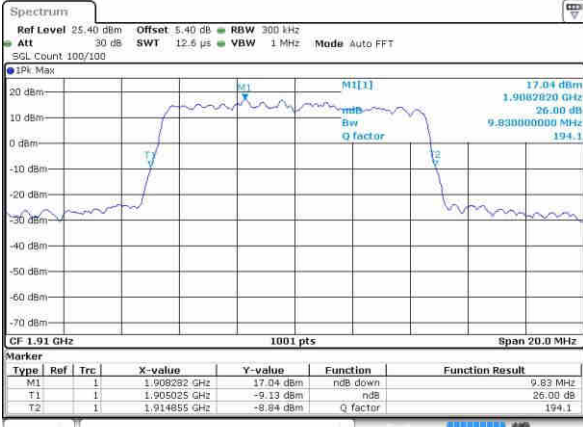

Date: 21 OCT 2016 16:55:40

Highest Channel / 5MHz / QPSK

Date: 21 OCT 2016 17:02:58

Highest Channel / 5MHz / 16QAM

Date: 21 OCT 2016 17:02:45

LTE Band 25

Highest Channel / 10MHz / QPSK

Date: 21 OCT 2016 17:10:02