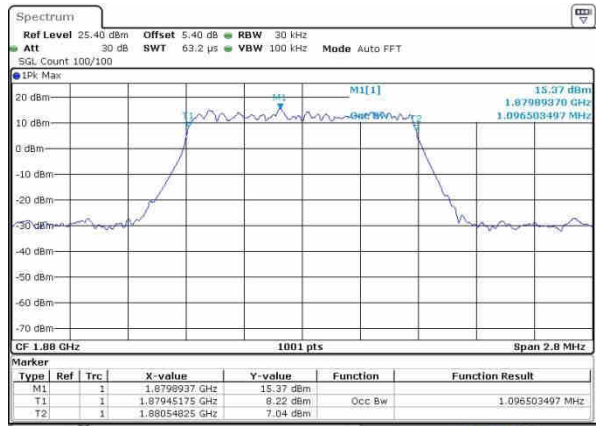

Mode	LTE Band 66 : 99%OBW(MHz)											
BW	1.4MHz		3MHz		5MHz		10MHz		15MHz		20MHz	
Mod.	QPSK	16QAM	QPSK	16QAM	QPSK	16QAM	QPSK	16QAM	QPSK	16QAM	QPSK	16QAM
Lowest CH	1.09	1.09	2.72	2.73	4.50	4.50	9.05	9.01	13.46	13.40	18.22	18.22
Middle CH	1.10	1.10	2.71	2.71	4.48	4.49	8.99	8.97	13.49	13.43	18.14	18.42
Highest CH	1.08	1.09	2.73	2.74	4.51	4.49	8.95	9.05	13.43	13.37	18.34	18.30

LTE Band 2

Lowest Channel / 1.4MHz / QPSK

Date: 19.OCT.2016 23:19:37

Lowest Channel / 1.4MHz / 16QAM

Date: 19.OCT.2016 23:19:48

Middle Channel / 1.4MHz / QPSK

Date: 19.OCT.2016 23:28:42

Middle Channel / 1.4MHz / 16QAM

Date: 19.OCT.2016 23:28:52

Highest Channel / 1.4MHz / QPSK

Date: 19.OCT.2016 23:28:14

Highest Channel / 1.4MHz / 16QAM

Date: 19.OCT.2016 23:28:24

LTE Band 2

Lowest Channel / 3MHz / QPSK

Date: 19.OCT.2016 23:36:18