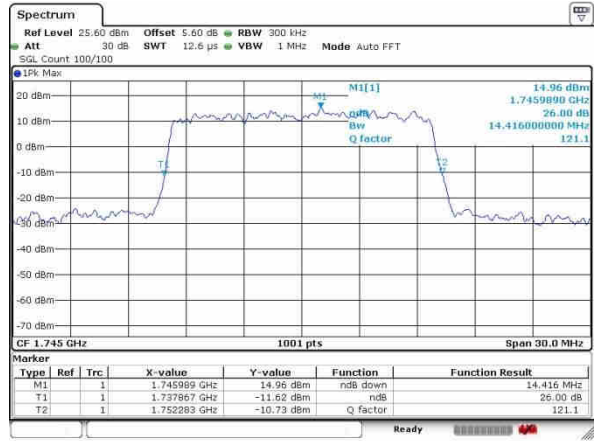

Middle Channel / 15MHz / 16QAM

Date: 24.OCT.2016 15:16:53