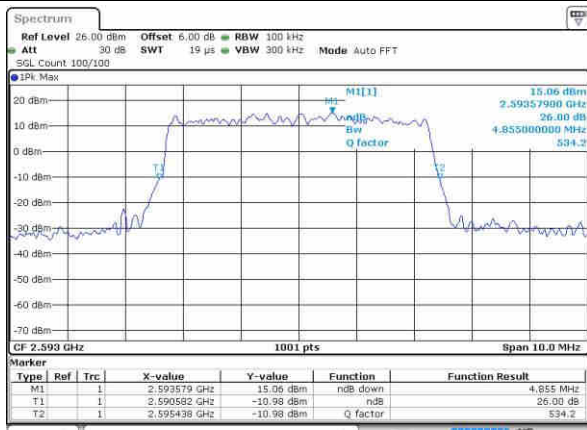

Date: 21.OCT.2016 21:18:40

LTE Band 41

Lowest Channel / 5MHz / QPSK

Lowest Channel / 5MHz / 16QAM

Middle Channel / 5MHz / QPSK

Middle Channel / 5MHz / 16QAM

Highest Channel / 5MHz / QPSK

Highest Channel / 5MHz / 16QAM