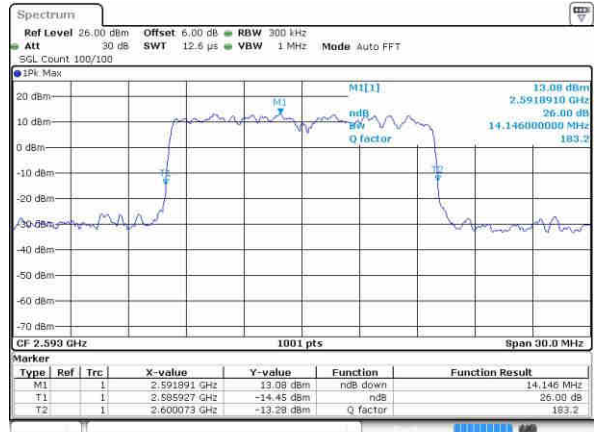

Lowest Channel / 15MHz / 16QAM

Date: 23.OCT.2016 23:05:45

Middle Channel / 15MHz / QPSK

Date: 23.OCT.2016 23:08:16

Middle Channel / 15MHz / 16QAM

Date: 23.OCT.2016 23:07:02

Highest Channel / 15MHz / QPSK

Date: 23.OCT.2016 23:09:00

Highest Channel / 15MHz / 16QAM

Date: 23.OCT.2016 23:09:26

LTE Band 41

Lowest Channel / 20MHz / QPSK

Date: 23.OCT.2016 23:12:41

Lowest Channel / 20MHz / 16QAM

Date: 23.OCT.2016 23:11:12

Middle Channel / 20MHz / QPSK