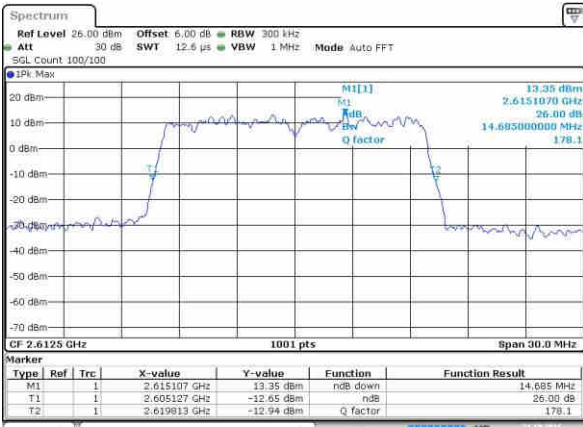

Lowest Channel / 15MHz / QPSK

Date: 21.OCT.2016 21:13:56

Lowest Channel / 15MHz / 16QAM

Date: 21.OCT.2016 21:15:09

Middle Channel / 15MHz / QPSK

Date: 21.OCT.2016 21:14:21

Middle Channel / 15MHz / 16QAM

Date: 21.OCT.2016 21:15:30

Highest Channel / 15MHz / QPSK

Date: 21.OCT.2016 21:14:43

Highest Channel / 15MHz / 16QAM

Date: 21.OCT.2016 21:15:51

LTE Band 38

Lowest Channel / 20MHz / QPSK

Date: 21.OCT.2016 21:16:22

Lowest Channel / 20MHz / 16QAM