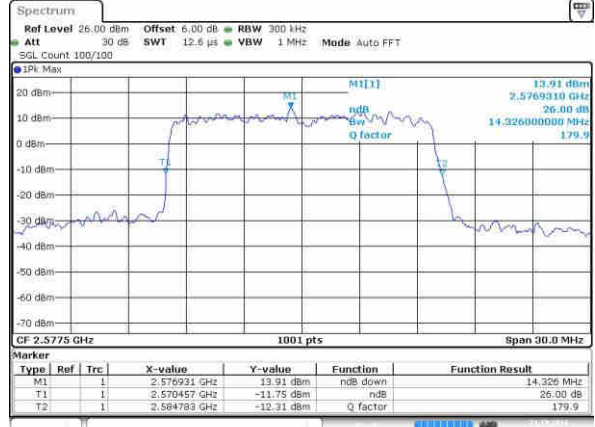

Lowest Channel / 15MHz / 16QAM

Date: 21.OCT.2016 21:15:09