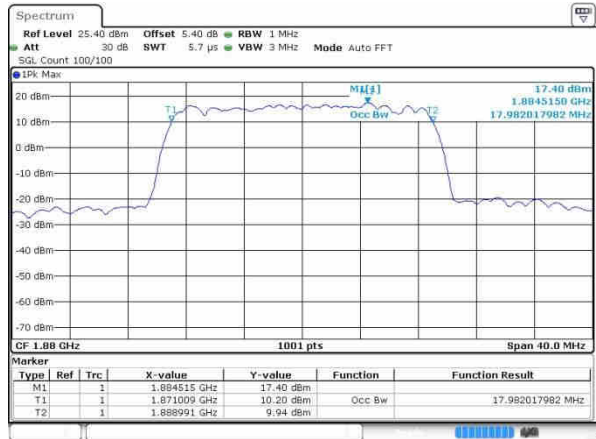

Middle Channel / 20MHz / 16QAM

Date: 20 OCT 2016 00:50:10