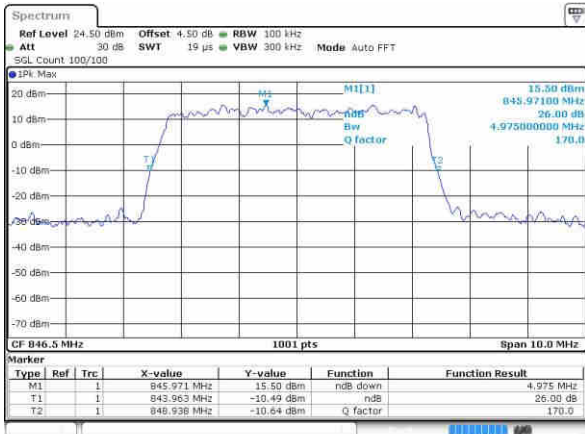

Date: 22.OCT.2016 02:33:00

Lowest Channel / 5MHz / 16QAM

Date: 22.OCT.2016 02:34:16

Middle Channel / 5MHz / QPSK

Date: 22.OCT.2016 02:41:02

Middle Channel / 5MHz / 16QAM

Date: 22.OCT.2016 02:40:29

Highest Channel / 5MHz / QPSK

Date: 22.OCT.2016 02:41:25

Highest Channel / 5MHz / 16QAM

Date: 22.OCT.2016 02:41:47

LTE Band 26

Lowest Channel / 10MHz / QPSK

Date: 22.OCT.2016 02:53:48

Lowest Channel / 10MHz / 16QAM

Date: 22.OCT.2016 02:54:48