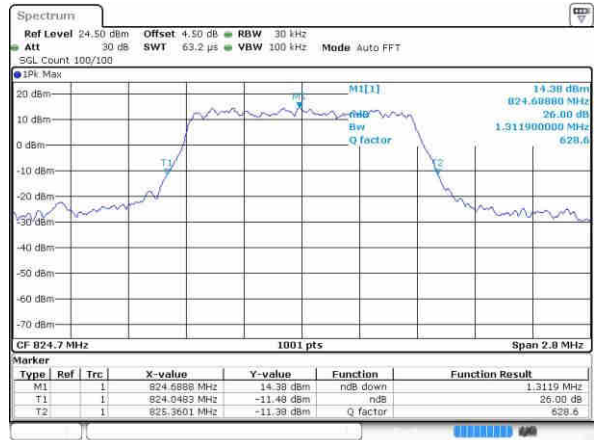

Date: 21 OCT 2016 17:24:13

Highest Channel / 20MHz / 16QAM

Date: 21 OCT 2016 17:24:03

LTE Band 26

Lowest Channel / 1.4MHz / QPSK

Date: 22.OCT.2016 01:43:26

Lowest Channel / 1.4MHz / 16QAM

Date: 22.OCT.2016 01:43:53