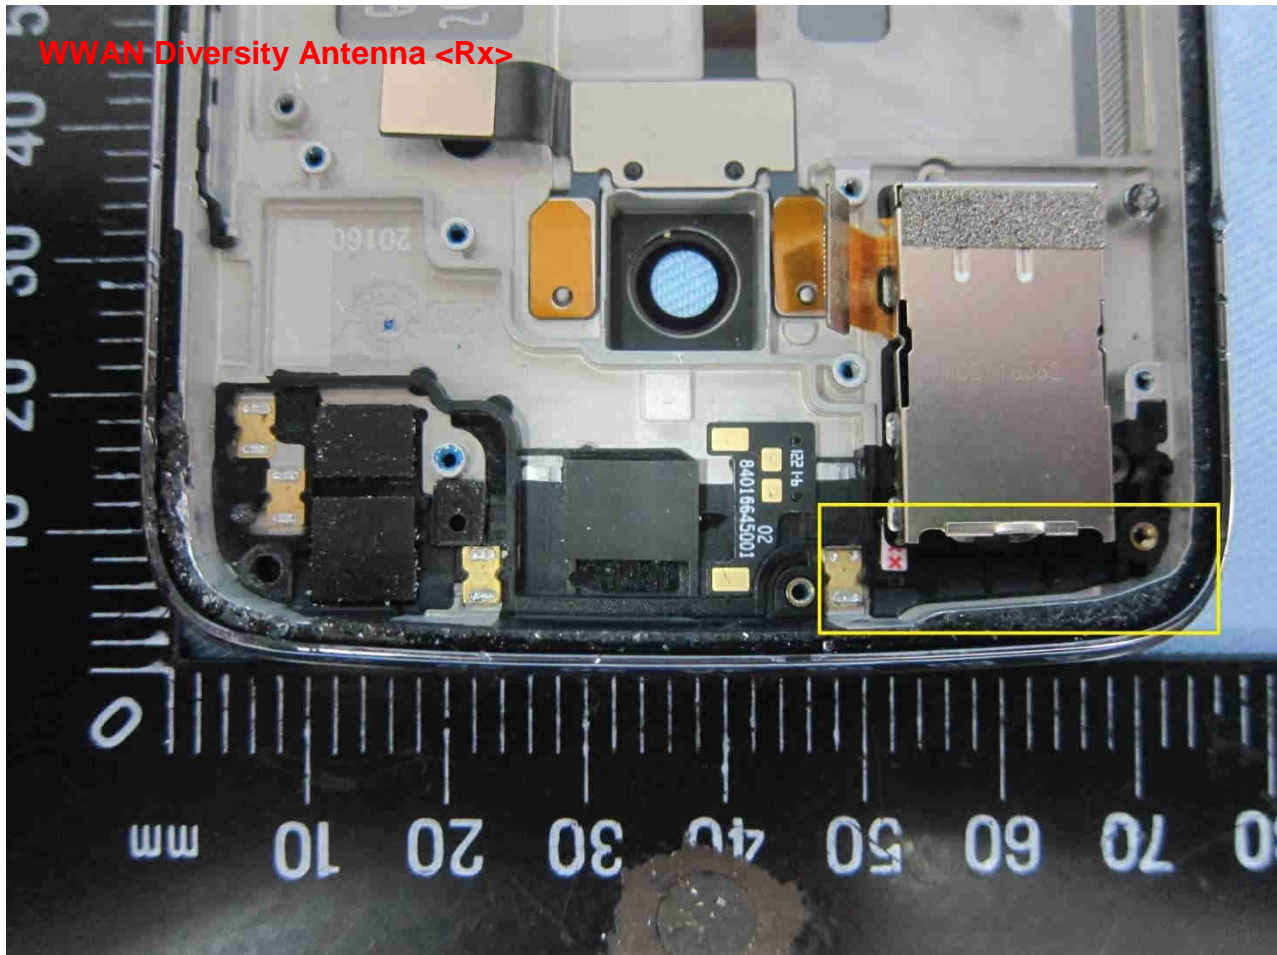

Brand Name: Motorola / Model Name: 9370, 9842

Brand Name: Motorola / Model Name: 9370, 9842

Brand Name: Motorola / Model Name: 9370, 9842

Brand Name: Motorola / Model Name: 9370, 9842

Brand Name: Motorola / Model Name: 9370, 9842

Brand Name: Motorola / Model Name: 9370, 9842

Brand Name: Motorola / Model Name: 9370, 9842

Brand Name: Motorola / Model Name: 9370, 9842

Bluetooth & WLAN 2.4GHz Antenna <Tx / Rx>
GPS/Glonass Antenna <Rx>