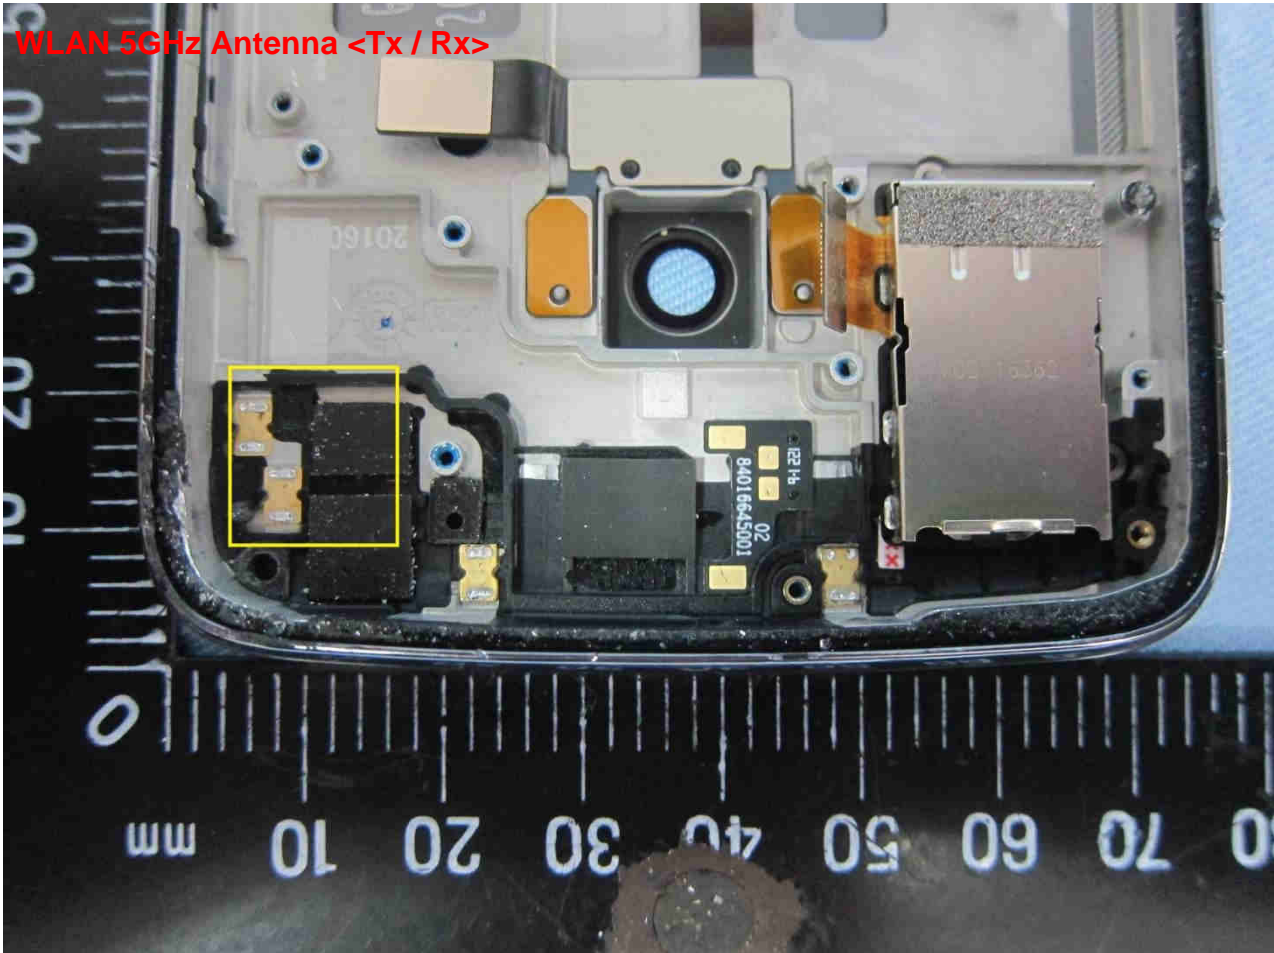

Brand Name: Motorola / Model Name: 9370, 9842