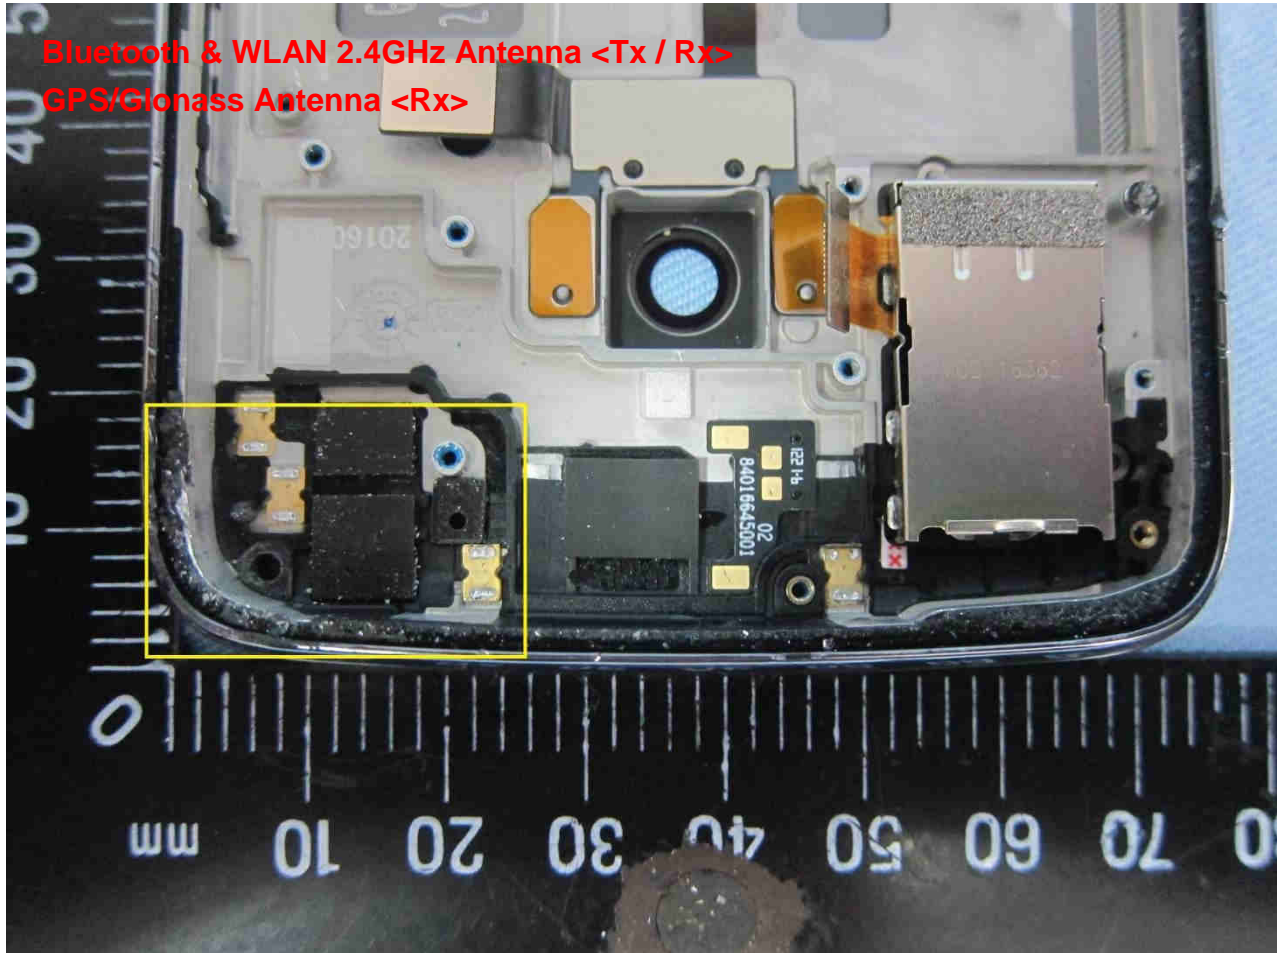

Brand Name: Motorola / Model Name: 9370, 9842

Brand Name: Motorola / Model Name: 9370, 9842

Brand Name: Motorola / Model Name: 9370, 9842

Brand Name: Motorola / Model Name: 9370, 9842

Brand Name: Motorola / Model Name: 9370, 9842

Brand Name: Motorola / Model Name: 9370, 9842

Brand Name: Motorola / Model Name: 9370, 9842

Brand Name: Motorola / Model Name: 9370, 9842

Bluetooth & WLAN 2.4GHz Antenna <Tx / Rx>
GPS/Glonass Antenna <Rx>