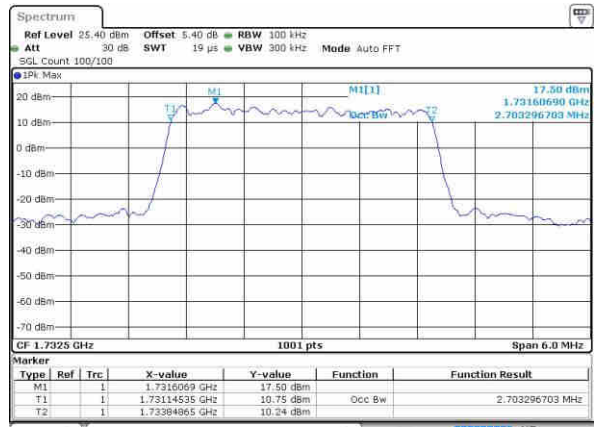

Date: 20 OCT 2016 01:34:54

Highest Channel / 1.4MHz / QPSK

Date: 20 OCT 2016 01:37:16

Highest Channel / 1.4MHz / 16QAM

Date: 20 OCT 2016 01:37:27

LTE Band 4

Lowest Channel / 3MHz / QPSK

Date: 20 OCT 2016 01:44:21

Lowest Channel / 3MHz / 16QAM

Date: 20 OCT 2016 01:44:31

Middle Channel / 3MHz / QPSK

Date: 20 OCT 2016 01:51:25

Middle Channel / 3MHz / 16QAM

Date: 20 OCT 2016 01:51:36

Highest Channel / 3MHz / QPSK

Date: 20 OCT 2016 01:53:58

Highest Channel / 3MHz / 16QAM

Date: 20 OCT 2016 01:54:08

LTE Band 4

Lowest Channel / 5MHz / QPSK

Date: 20 OCT 2016 02:01:02

Lowest Channel / 5MHz / 16QAM

Date: 20 OCT 2016 02:01:13

Middle Channel / 5MHz / QPSK

Date: 20 OCT 2016 02:08:07

Middle Channel / 5MHz / 16QAM

Date: 20 OCT 2016 02:08:17

Highest Channel / 5MHz / QPSK

Date: 20 OCT 2016 02:19:39

Highest Channel / 5MHz / 16QAM

Date: 20 OCT 2016 02:10:50

LTE Band 4