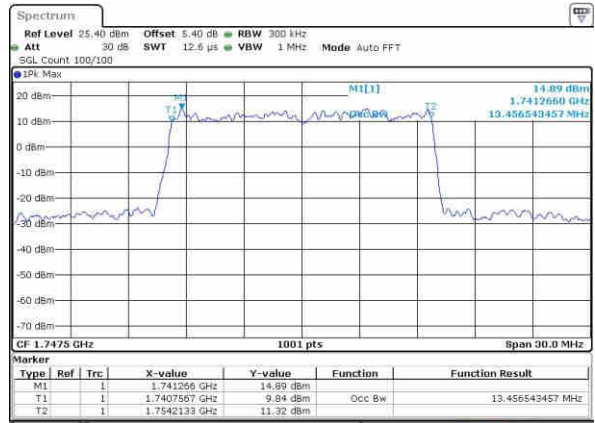

Highest Channel / 10MHz / QPSK

Date: 20 OCT 2016 02:34:40

Highest Channel / 10MHz / 16QAM

Date: 20 OCT 2016 02:34:51

LTE Band 4

Lowest Channel / 15MHz / QPSK

Date: 20 OCT 2016 02:41:45

Lowest Channel / 15MHz / 16QAM

Date: 20 OCT 2016 02:41:55

Middle Channel / 15MHz / QPSK

Date: 20 OCT 2016 02:48:49

Middle Channel / 15MHz / 16QAM

Date: 20 OCT 2016 02:49:00

Highest Channel / 15MHz / QPSK

Date: 20 OCT 2016 02:51:22

Highest Channel / 15MHz / 16QAM