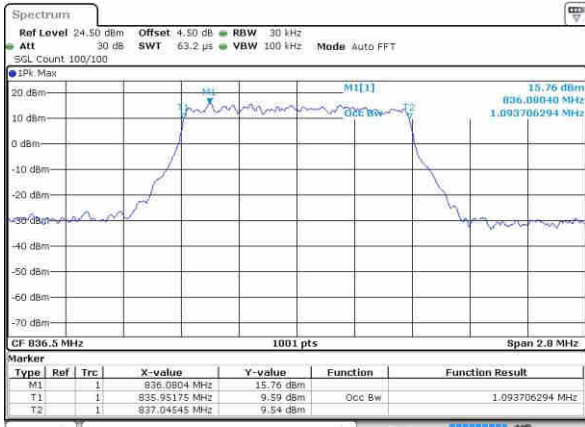

Date: 21 OCT 2016 17:23:52

LTE Band 26

Lowest Channel / 1.4MHz / QPSK

Date: 22.OCT.2016 01:43:15

Lowest Channel / 1.4MHz / 16QAM

Date: 22.OCT.2016 01:43:42

Middle Channel / 1.4MHz / QPSK

Date: 22.OCT.2016 01:45:43

Middle Channel / 1.4MHz / 16QAM

Date: 22.OCT.2016 01:45:17

Highest Channel / 1.4MHz / QPSK

Date: 22.OCT.2016 01:46:32

Highest Channel / 1.4MHz / 16QAM

Date: 22.OCT.2016 01:47:28

LTE Band 26

Lowest Channel / 3MHz / QPSK