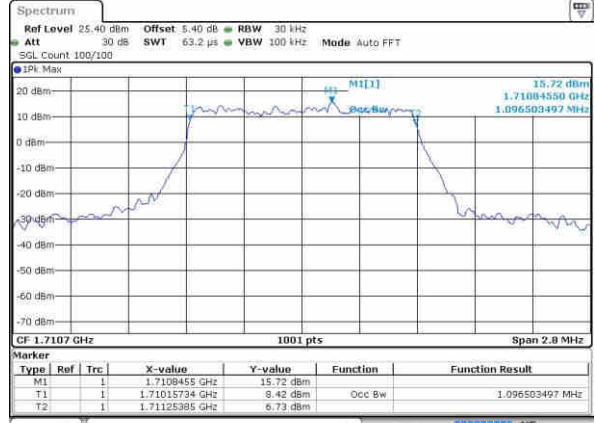

LTE Band 4

Lowest Channel / 1.4MHz / QPSK

Date: 20 OCT 2016 01:27:37

Lowest Channel / 1.4MHz / 16QAM

Date: 20 OCT 2016 01:27:49

Middle Channel / 1.4MHz / QPSK

Date: 20 OCT 2016 01:34:43

Middle Channel / 1.4MHz / 16QAM

Date: 20 OCT 2016 01:34:54

Highest Channel / 1.4MHz / QPSK

Date: 20 OCT 2016 01:37:16

Highest Channel / 1.4MHz / 16QAM

Date: 20 OCT 2016 01:37:27

LTE Band 4

Lowest Channel / 3MHz / QPSK

Date: 20 OCT 2016 01:44:21