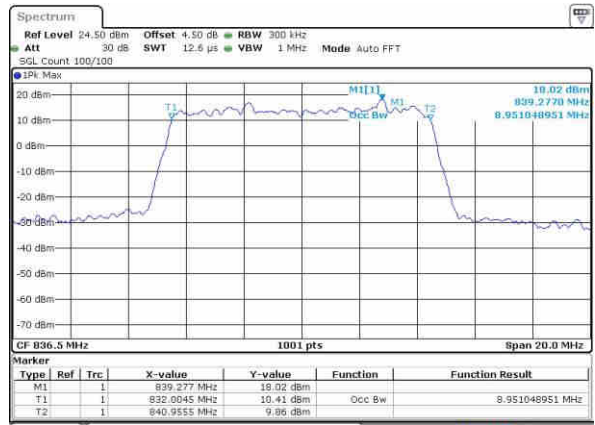

LTE Band 26

Lowest Channel / 10MHz / QPSK

Date: 22.OCT.2016 02:53:34

Lowest Channel / 10MHz / 16QAM

Date: 22.OCT.2016 02:54:34

Middle Channel / 10MHz / QPSK

Date: 22.OCT.2016 02:58:12

Middle Channel / 10MHz / 16QAM

Date: 22.OCT.2016 02:58:28

Highest Channel / 10MHz / QPSK

Date: 22.OCT.2016 02:57:35

Highest Channel / 10MHz / 16QAM

Date: 22.OCT.2016 02:58:21

LTE Band 26

Lowest Channel / 15MHz / QPSK

Date: 22.OCT.2016 03:14:28