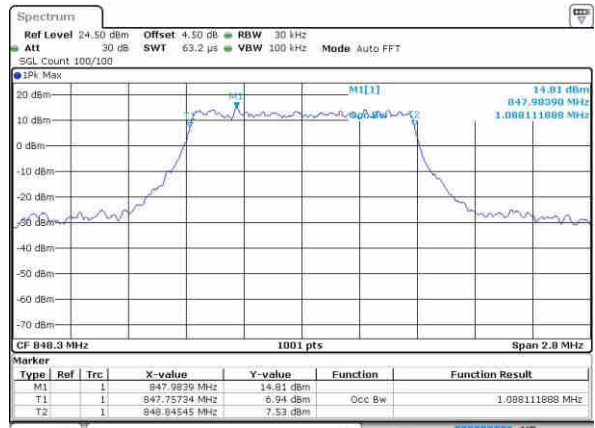

Date: 21 OCT 2016 17:23:52

LTE Band 26

Lowest Channel / 1.4MHz / QPSK

Date: 22.OCT.2016 01:43:15

Lowest Channel / 1.4MHz / 16QAM

Date: 22.OCT.2016 01:43:42

Middle Channel / 1.4MHz / QPSK

Date: 22.OCT.2016 01:45:43

Middle Channel / 1.4MHz / 16QAM

Date: 22.OCT.2016 01:45:17

Highest Channel / 1.4MHz / QPSK

Date: 22.OCT.2016 01:46:32

Highest Channel / 1.4MHz / 16QAM

Date: 22.OCT.2016 01:47:28

LTE Band 26

Lowest Channel / 3MHz / QPSK