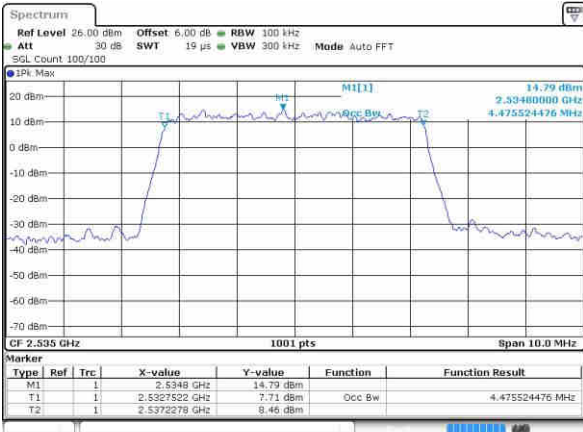

Highest Channel / 10MHz / 16QAM

Date: 20 OCT 2016 04:54:23

LTE Band 7

Lowest Channel / 5MHz / QPSK

Date: 21.OCT.2016 02:48:31

Lowest Channel / 5MHz / 16QAM

Date: 21.OCT.2016 02:48:53

Middle Channel / 5MHz / QPSK

Date: 21.OCT.2016 02:49:35

Middle Channel / 5MHz / 16QAM

Date: 21.OCT.2016 02:49:14

Highest Channel / 5MHz / QPSK

Date: 21.OCT.2016 02:49:56

Highest Channel / 5MHz / 16QAM

Date: 21.OCT.2016 02:50:17

LTE Band 7