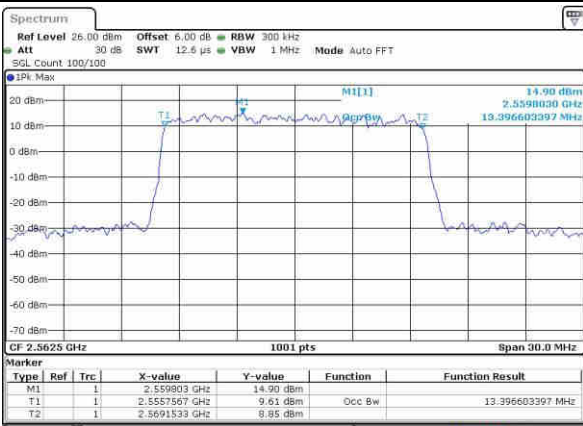

Highest Channel / 10MHz / QPSK

Date: 21.OCT.2016 03:06:39

Highest Channel / 10MHz / 16QAM

Date: 21.OCT.2016 03:07:00

LTE Band 7

Lowest Channel / 15MHz / QPSK

Date: 21.OCT.2016 03:22:18

Lowest Channel / 15MHz / 16QAM

Date: 21.OCT.2016 03:21:57

Middle Channel / 15MHz / QPSK

Date: 21.OCT.2016 03:22:39

Middle Channel / 15MHz / 16QAM

Date: 21.OCT.2016 03:23:00

Highest Channel / 15MHz / QPSK

Date: 21.OCT.2016 03:23:43

Highest Channel / 15MHz / 16QAM