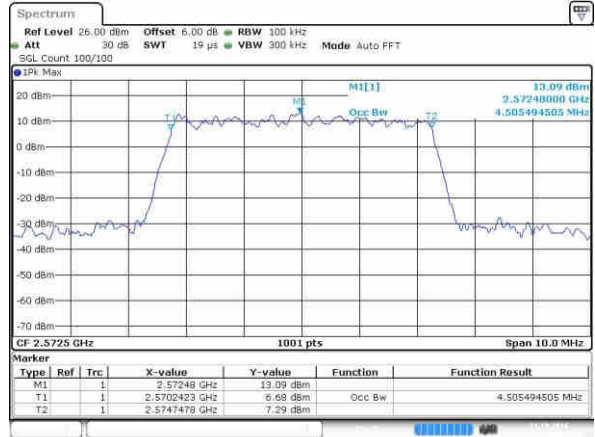

Highest Channel / 15MHz / 16QAM

Date: 22.OCT.2016 03:18:35

LTE Band 38

Lowest Channel / 5MHz / QPSK

Date: 21.OCT.2016 21:08:18

Lowest Channel / 5MHz / 16QAM

Date: 21.OCT.2016 21:09:26

Middle Channel / 5MHz / QPSK