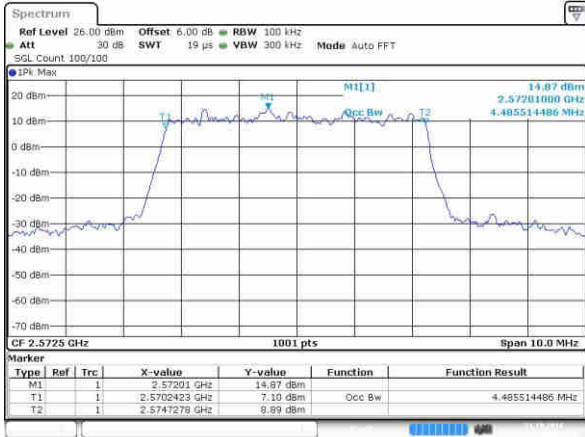

Highest Channel / 15MHz / 16QAM

Date: 22.OCT.2016 03:18:35

LTE Band 38

Lowest Channel / 5MHz / QPSK

Date: 21.OCT.2016 21:08:18

Lowest Channel / 5MHz / 16QAM

Date: 21.OCT.2016 21:09:26

Middle Channel / 5MHz / QPSK