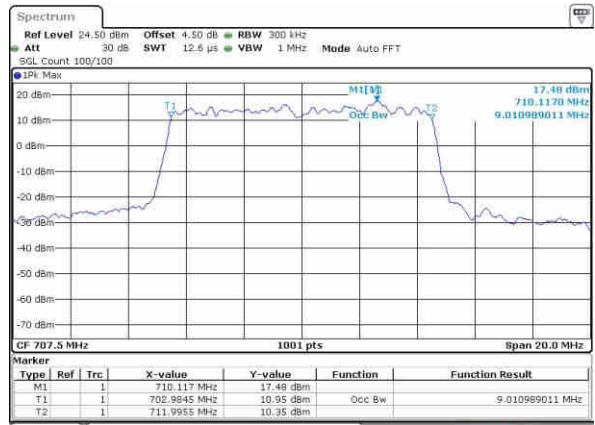

Date: 21.OCT.2016 11:59:46

Highest Channel / 5MHz / QPSK

Date: 21.OCT.2016 12:00:07

Highest Channel / 5MHz / 16QAM

Date: 21.OCT.2016 12:00:18

LTE Band 12

Lowest Channel / 10MHz / QPSK

Date: 21.OCT.2016 12:16:05

Lowest Channel / 10MHz / 16QAM

Date: 21.OCT.2016 12:16:16

Middle Channel / 10MHz / QPSK

Date: 21.OCT.2016 12:16:37

Middle Channel / 10MHz / 16QAM

Date: 21.OCT.2016 12:16:26

Highest Channel / 10MHz / QPSK

Date: 21.OCT.2016 12:16:48

Highest Channel / 10MHz / 16QAM

Date: 21.OCT.2016 12:16:58

LTE Band 13

Lowest Channel / 5MHz / QPSK

Date: 21.OCT.2016 12:44:24

Lowest Channel / 5MHz / 16QAM

Date: 21.OCT.2016 12:44:34

Middle Channel / 5MHz / QPSK