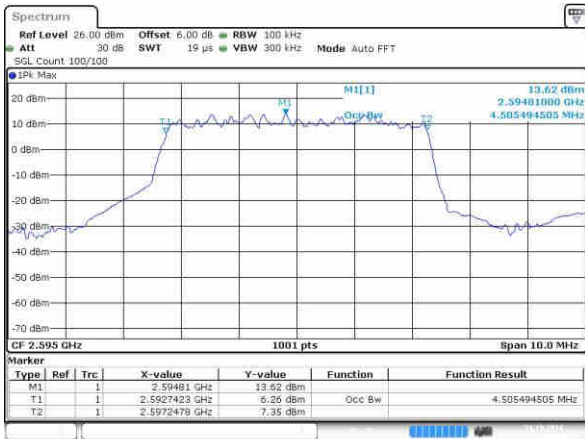

Highest Channel / 15MHz / 16QAM

Date: 22.OCT.2016 03:18:35

LTE Band 38

Lowest Channel / 5MHz / QPSK

Date: 21.OCT.2016 21:08:18

Lowest Channel / 5MHz / 16QAM

Date: 21.OCT.2016 21:09:26

Middle Channel / 5MHz / QPSK