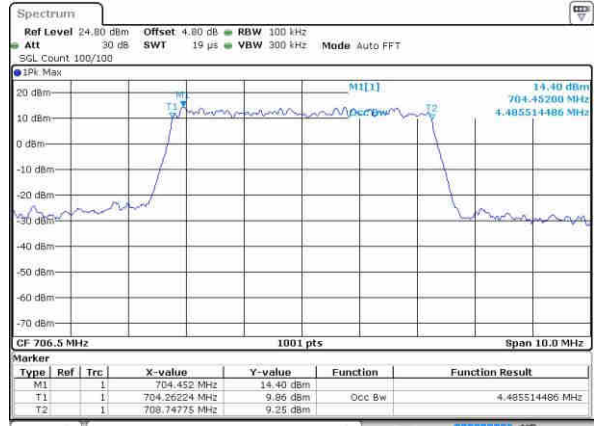

Middle Channel / 10MHz / QPSK

Date: 21.OCT.2016 13:05:16

Middle Channel / 10MHz / 16QAM

Date: 21.OCT.2016 13:05:05

LTE Band 17

Lowest Channel / 5MHz / QPSK

Date: 21.OCT.2016 15:57:57

Lowest Channel / 5MHz / 16QAM