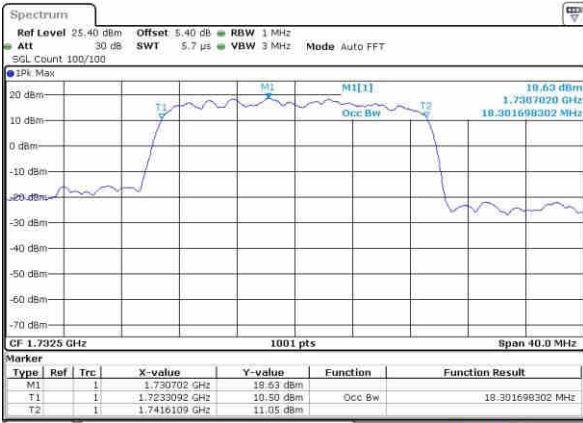

Date: 20 OCT 2016 02:51:32

LTE Band 4

Lowest Channel / 20MHz / QPSK

Date: 20 OCT 2016 02:58:26

Lowest Channel / 20MHz / 16QAM

Date: 20 OCT 2016 02:58:37

Middle Channel / 20MHz / QPSK

Date: 20 OCT 2016 03:05:30

Middle Channel / 20MHz / 16QAM

Date: 20 OCT 2016 03:05:41

Highest Channel / 20MHz / QPSK

Date: 20 OCT 2016 03:08:03

Highest Channel / 20MHz / 16QAM

Date: 20 OCT 2016 03:08:13

LTE Band 5

Lowest Channel / 1.4MHz / QPSK