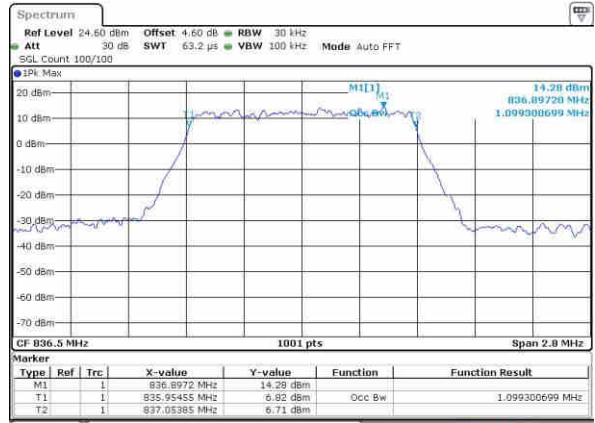

Middle Channel / 20MHz / 16QAM

Date: 20 OCT 2016 03:05:41

Highest Channel / 20MHz / QPSK

Date: 20 OCT 2016 03:08:03

Highest Channel / 20MHz / 16QAM

Date: 20 OCT 2016 03:08:13

LTE Band 5

Lowest Channel / 1.4MHz / QPSK

Date: 20 OCT 2016 03:40:32

Lowest Channel / 1.4MHz / 16QAM

Date: 20 OCT 2016 03:40:42

Middle Channel / 1.4MHz / QPSK

Date: 20 OCT 2016 03:49:35

Middle Channel / 1.4MHz / 16QAM

Date: 20 OCT 2016 03:49:46

Highest Channel / 1.4MHz / QPSK

Date: 20 OCT 2016 03:52:07

Highest Channel / 1.4MHz / 16QAM

Date: 20 OCT 2016 03:52:18

LTE Band 5

Lowest Channel / 3MHz / QPSK

Date: 20.OCT.2016 04:01:11

Lowest Channel / 3MHz / 16QAM

Date: 20.OCT.2016 04:01:21