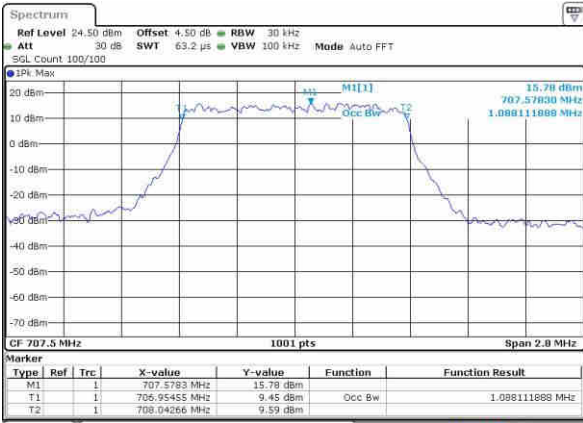

Date: 21.OCT.2016 03:23:21

LTE Band 7

Lowest Channel / 20MHz / QPSK

Date: 21.OCT.2016 03:39:01

Lowest Channel / 20MHz / 16QAM

Date: 21.OCT.2016 03:38:40

Middle Channel / 20MHz / QPSK

Date: 21.OCT.2016 03:39:22

Middle Channel / 20MHz / 16QAM

Date: 21.OCT.2016 03:39:43

Highest Channel / 20MHz / QPSK

Date: 21.OCT.2016 03:40:28

Highest Channel / 20MHz / 16QAM

Date: 21.OCT.2016 03:40:05

LTE Band 12

Lowest Channel / 1.4MHz / QPSK

Date: 21.OCT.2016 11:26:04

Lowest Channel / 1.4MHz / 16QAM

Date: 21.OCT.2016 11:26:14

Middle Channel / 1.4MHz / QPSK

Date: 21.OCT.2016 11:26:36

Middle Channel / 1.4MHz / 16QAM

Date: 21.OCT.2016 11:26:25

Highest Channel / 1.4MHz / QPSK