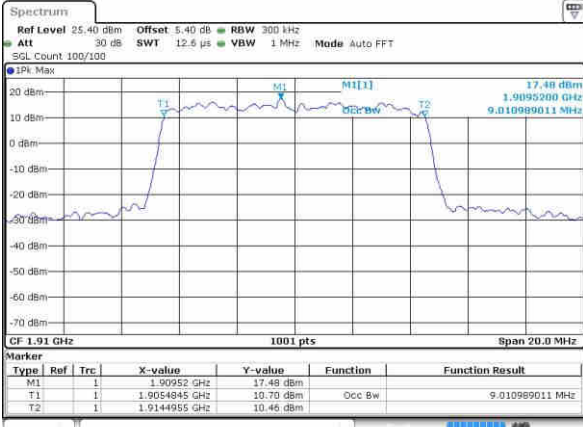

Date: 21.OCT.2016 17:02:24

Highest Channel / 5MHz / 16QAM

Date: 21.OCT.2016 17:02:35

LTE Band 25

Highest Channel / 10MHz / QPSK

Date: 21 OCT 2016 17:09:30

Highest Channel / 10MHz / 16QAM

Date: 21 OCT 2016 17:09:41