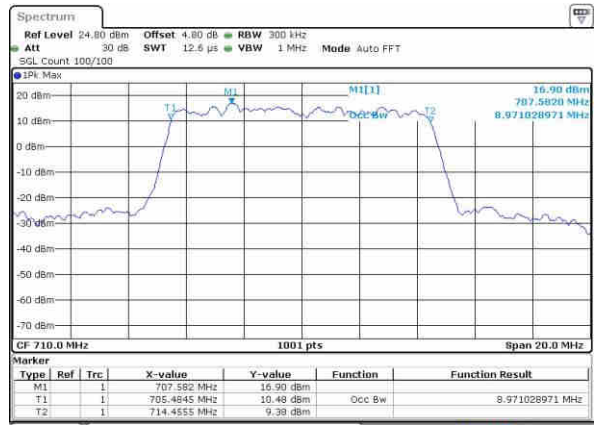

Date: 21.OCT.2016 16:07:44

LTE Band 17

Lowest Channel / 10MHz / QPSK

Date: 21.OCT.2016 16:14:37

Lowest Channel / 10MHz / 16QAM

Date: 21.OCT.2016 16:14:48

Middle Channel / 10MHz / QPSK

Date: 21.OCT.2016 16:21:42

Middle Channel / 10MHz / 16QAM

Date: 21.OCT.2016 16:21:52

Highest Channel / 10MHz / QPSK

Date: 21.OCT.2016 16:24:14

Highest Channel / 10MHz / 16QAM

Date: 21.OCT.2016 16:24:24

LTE Band 25

Highest Channel / 1.4MHz / QPSK