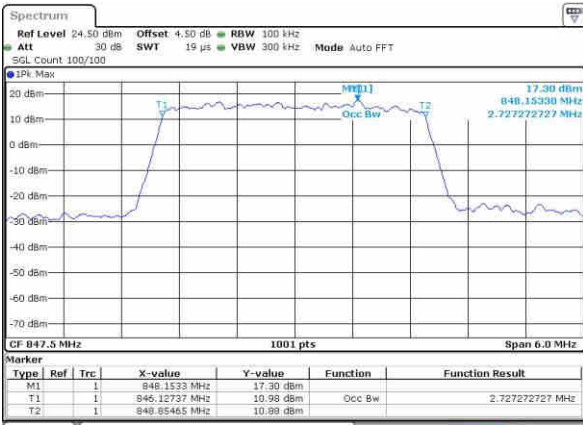

Middle Channel / 1.4MHz / 16QAM

Date: 22.OCT.2016 01:45:17

Highest Channel / 1.4MHz / QPSK

Date: 22.OCT.2016 01:46:32

Highest Channel / 1.4MHz / 16QAM

Date: 22.OCT.2016 01:47:28

LTE Band 26

Lowest Channel / 3MHz / QPSK

Date: 22.OCT.2016 02:07:03

Lowest Channel / 3MHz / 16QAM

Date: 22.OCT.2016 02:07:39

Middle Channel / 3MHz / QPSK

Date: 22.OCT.2016 02:09:34

Middle Channel / 3MHz / 16QAM

Date: 22.OCT.2016 02:08:58

Highest Channel / 3MHz / QPSK

Date: 22.OCT.2016 02:10:52

Highest Channel / 3MHz / 16QAM

Date: 22.OCT.2016 02:11:38

LTE Band 26

Lowest Channel / 5MHz / QPSK

Date: 22.OCT.2016 02:30:51

Lowest Channel / 5MHz / 16QAM

Date: 22.OCT.2016 02:33:48