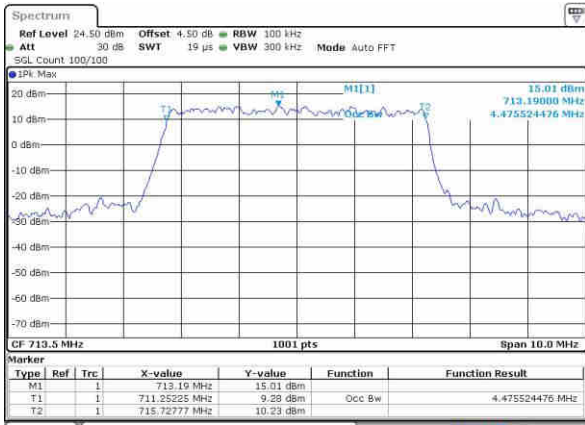

LTE Band 12

Lowest Channel / 5MHz / QPSK

Date: 21.OCT.2016 11:59:25

Lowest Channel / 5MHz / 16QAM

Date: 21.OCT.2016 11:59:38

Middle Channel / 5MHz / QPSK

Date: 21.OCT.2016 11:59:57

Middle Channel / 5MHz / 16QAM

Date: 21.OCT.2016 11:59:46

Highest Channel / 5MHz / QPSK

Date: 21.OCT.2016 12:00:07

Highest Channel / 5MHz / 16QAM

Date: 21.OCT.2016 12:00:18

LTE Band 12

Lowest Channel / 10MHz / QPSK

Date: 21.OCT.2016 12:16:05