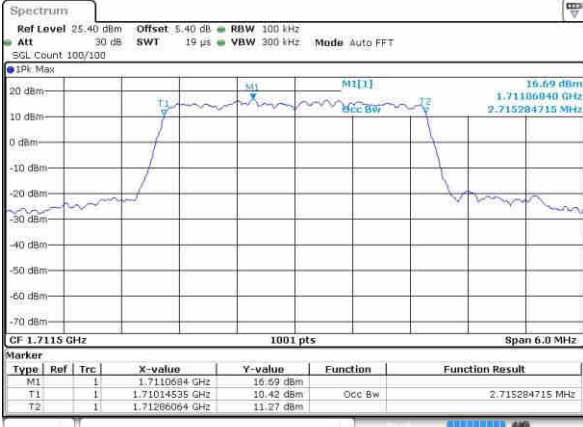

Date: 20 OCT 2016 01:34:54

Highest Channel / 1.4MHz / QPSK

Date: 20 OCT 2016 01:37:16

Highest Channel / 1.4MHz / 16QAM

Date: 20 OCT 2016 01:37:27

LTE Band 4

Lowest Channel / 3MHz / QPSK

Date: 20 OCT 2016 01:44:21