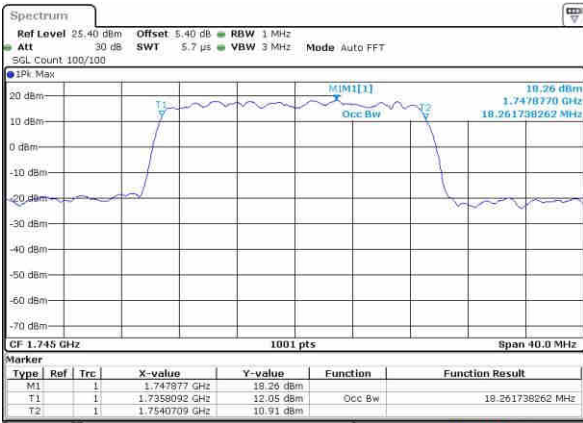

Date: 20 OCT 2016 02:51:32

LTE Band 4

Lowest Channel / 20MHz / QPSK

Date: 20 OCT 2016 02:58:26

Lowest Channel / 20MHz / 16QAM

Date: 20 OCT 2016 02:58:37

Middle Channel / 20MHz / QPSK

Date: 20 OCT 2016 03:05:30

Middle Channel / 20MHz / 16QAM

Date: 20 OCT 2016 03:05:41

Highest Channel / 20MHz / QPSK

Date: 20 OCT 2016 03:08:03

Highest Channel / 20MHz / 16QAM

Date: 20 OCT 2016 03:08:13

LTE Band 5

Lowest Channel / 1.4MHz / QPSK