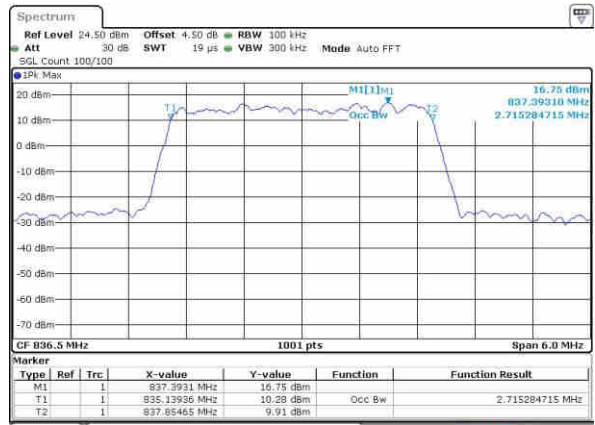

Middle Channel / 1.4MHz / 16QAM

Date: 22.OCT.2016 01:45:17

Highest Channel / 1.4MHz / QPSK

Date: 22.OCT.2016 01:46:32

Highest Channel / 1.4MHz / 16QAM

Date: 22.OCT.2016 01:47:28

LTE Band 26

Lowest Channel / 3MHz / QPSK

Date: 22.OCT.2016 02:07:03

Lowest Channel / 3MHz / 16QAM

Date: 22.OCT.2016 02:07:39

Middle Channel / 3MHz / QPSK

Date: 22.OCT.2016 02:09:34

Middle Channel / 3MHz / 16QAM

Date: 22.OCT.2016 02:08:58

Highest Channel / 3MHz / QPSK

Date: 22.OCT.2016 02:10:52

Highest Channel / 3MHz / 16QAM

Date: 22.OCT.2016 02:11:38

LTE Band 26

Lowest Channel / 5MHz / QPSK

Date: 22.OCT.2016 02:30:51

Lowest Channel / 5MHz / 16QAM

Date: 22.OCT.2016 02:33:48