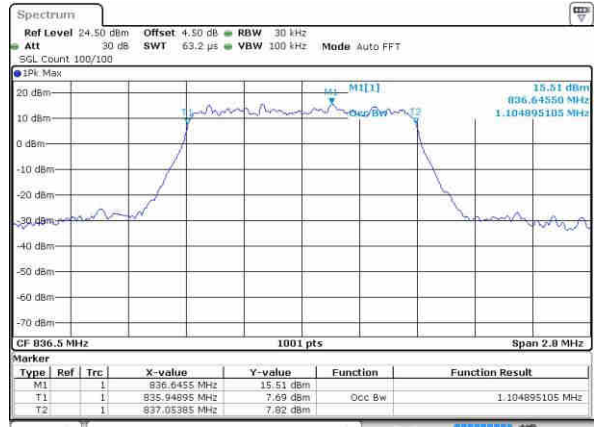

Date: 21 OCT 2016 17:23:52

LTE Band 26

Lowest Channel / 1.4MHz / QPSK

Date: 22.OCT.2016 01:43:15

Lowest Channel / 1.4MHz / 16QAM

Date: 22.OCT.2016 01:43:42

Middle Channel / 1.4MHz / QPSK

Date: 22.OCT.2016 01:45:43

Middle Channel / 1.4MHz / 16QAM

Date: 22.OCT.2016 01:45:17

Highest Channel / 1.4MHz / QPSK

Date: 22.OCT.2016 01:46:32

Highest Channel / 1.4MHz / 16QAM

Date: 22.OCT.2016 01:47:28

LTE Band 26

Lowest Channel / 3MHz / QPSK