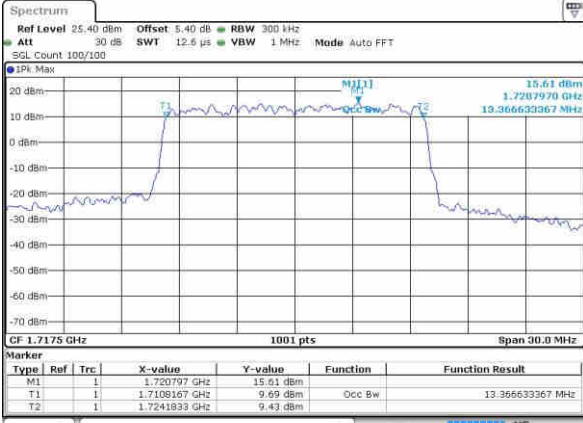

Highest Channel / 10MHz / QPSK

Date: 20 OCT 2016 02:34:40

Highest Channel / 10MHz / 16QAM

Date: 20 OCT 2016 02:34:51

LTE Band 4

Lowest Channel / 15MHz / QPSK

Date: 20 OCT 2016 02:41:45

Lowest Channel / 15MHz / 16QAM