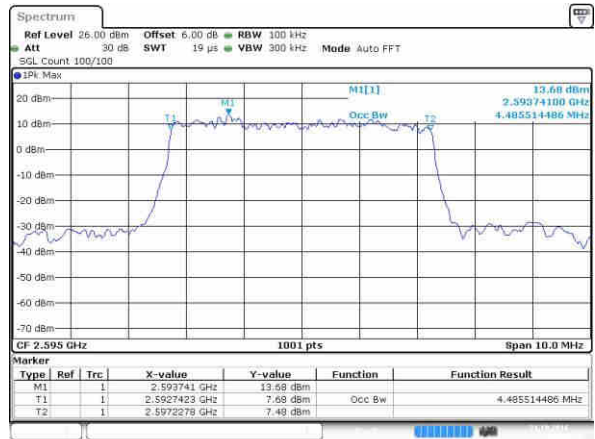

Middle Channel / 5MHz / 16QAM

Date: 21.OCT.2016 21:09:48