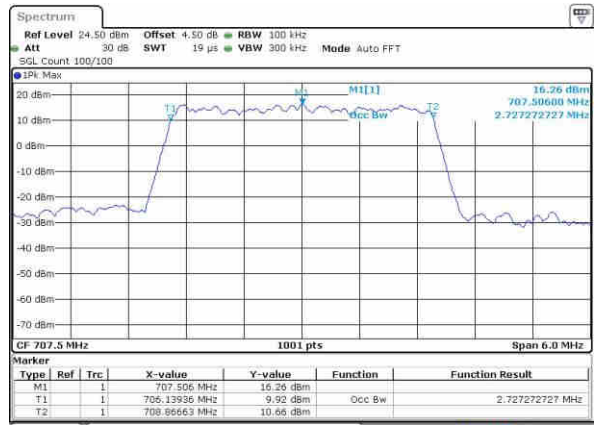

Middle Channel / 3MHz / 16QAM

Date: 21.OCT.2016 11:43:08