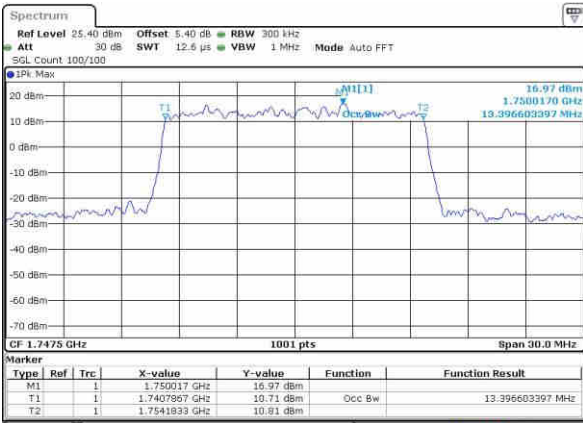

Highest Channel / 10MHz / QPSK

Date: 20 OCT 2016 02:34:40

Highest Channel / 10MHz / 16QAM

Date: 20 OCT 2016 02:34:51

LTE Band 4

Lowest Channel / 15MHz / QPSK

Date: 20 OCT 2016 02:41:45

Lowest Channel / 15MHz / 16QAM

Date: 20 OCT 2016 02:41:55

Middle Channel / 15MHz / QPSK

Date: 20 OCT 2016 02:48:49

Middle Channel / 15MHz / 16QAM

Date: 20 OCT 2016 02:49:00

Highest Channel / 15MHz / QPSK

Date: 20 OCT 2016 02:51:22

Highest Channel / 15MHz / 16QAM

Date: 20 OCT 2016 02:51:32

LTE Band 4

Lowest Channel / 20MHz / QPSK

Date: 20 OCT 2016 02:58:26

Lowest Channel / 20MHz / 16QAM

Date: 20 OCT 2016 02:58:37

Middle Channel / 20MHz / QPSK

Date: 20 OCT 2016 03:05:30