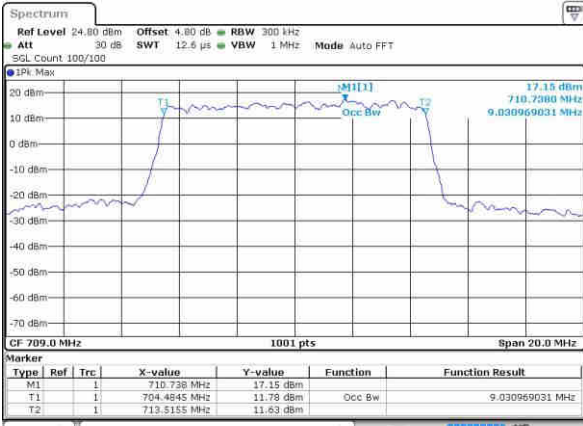

LTE Band 17

Lowest Channel / 10MHz / QPSK

Date: 21.OCT.2016 16:14:37