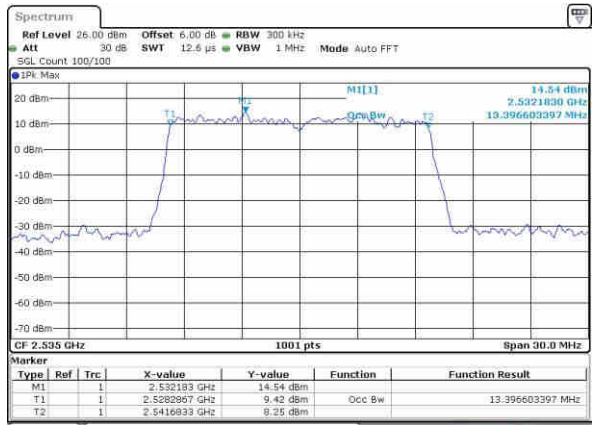

Middle Channel / 15MHz / 16QAM

Date: 21.OCT.2016 03:23:00