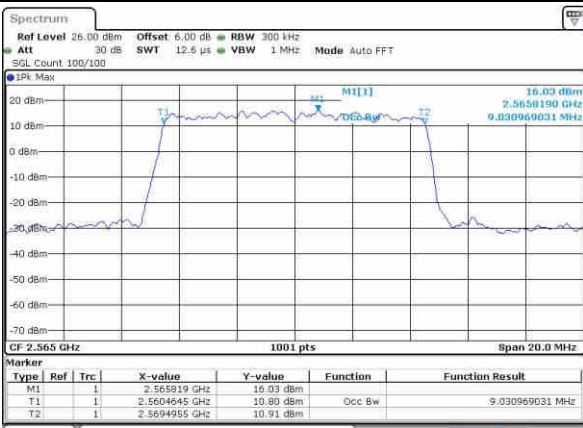

Highest Channel / 10MHz / QPSK

Date: 21.OCT.2016 03:06:39

Highest Channel / 10MHz / 16QAM

Date: 21.OCT.2016 03:07:00

LTE Band 7

Lowest Channel / 15MHz / QPSK

Date: 21.OCT.2016 03:22:18

Lowest Channel / 15MHz / 16QAM