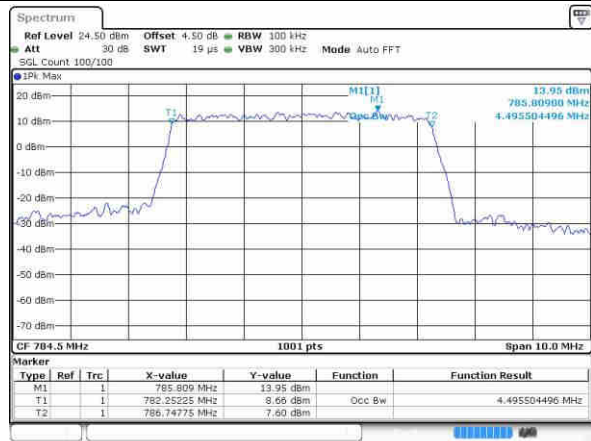

Date: 21.OCT.2016 12:44:56

Middle Channel / 5MHz / 16QAM

Date: 21.OCT.2016 12:44:45

Highest Channel / 5MHz / QPSK

Date: 21.OCT.2016 12:45:08

Highest Channel / 5MHz / 16QAM

Date: 21.OCT.2016 12:45:17

LTE Band 13