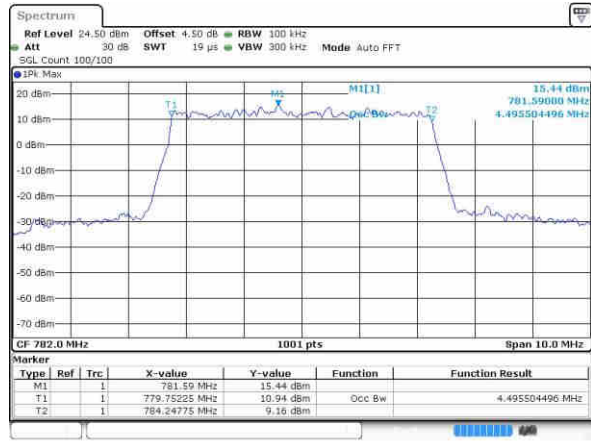

Highest Channel / 10MHz / 16QAM

Date: 21.OCT.2016 12:16:58

LTE Band 13

Lowest Channel / 5MHz / QPSK

Date: 21.OCT.2016 12:44:24

Lowest Channel / 5MHz / 16QAM

Date: 21.OCT.2016 12:44:34

Middle Channel / 5MHz / QPSK

Date: 21.OCT.2016 12:44:56

Middle Channel / 5MHz / 16QAM

Date: 21.OCT.2016 12:44:45

Highest Channel / 5MHz / QPSK

Date: 21.OCT.2016 12:45:08

Highest Channel / 5MHz / 16QAM

Date: 21.OCT.2016 12:45:17

LTE Band 13