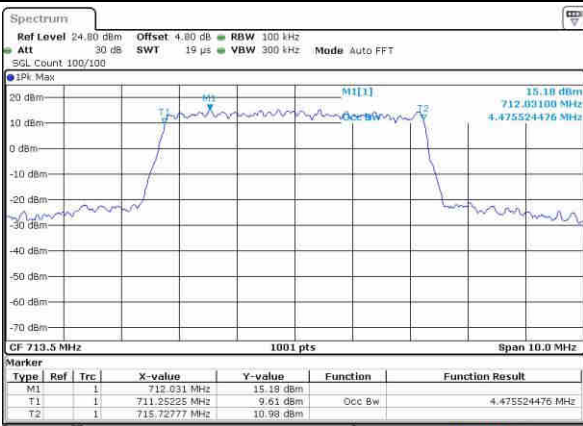

Date: 21.OCT.2016 15:58:07

Middle Channel / 5MHz / QPSK

Date: 21.OCT.2016 16:05:01

Middle Channel / 5MHz / 16QAM

Date: 21.OCT.2016 16:05:12

Highest Channel / 5MHz / QPSK

Date: 21.OCT.2016 16:07:33

Highest Channel / 5MHz / 16QAM