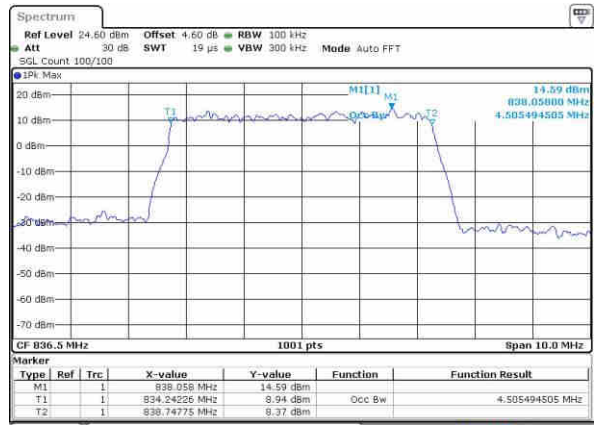

LTE Band 5

Lowest Channel / 5MHz / QPSK

Date: 20 OCT 2016 04:21:55

Lowest Channel / 5MHz / 16QAM

Date: 20 OCT 2016 04:22:06

Middle Channel / 5MHz / QPSK

Date: 20 OCT 2016 04:31:02

Middle Channel / 5MHz / 16QAM

Date: 20 OCT 2016 04:31:12

Highest Channel / 5MHz / QPSK

Date: 20 OCT 2016 04:33:33

Highest Channel / 5MHz / 16QAM

Date: 20 OCT 2016 04:33:44

LTE Band 5

Lowest Channel / 10MHz / QPSK

Date: 20 OCT 2016 04:42:37