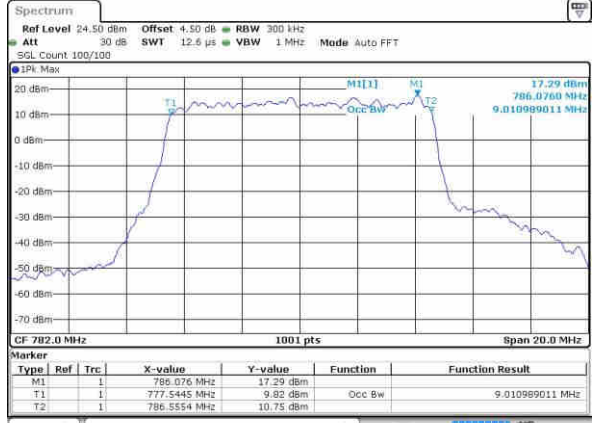

Middle Channel / 10MHz / 16QAM

Date: 21.OCT.2016 13:05:05