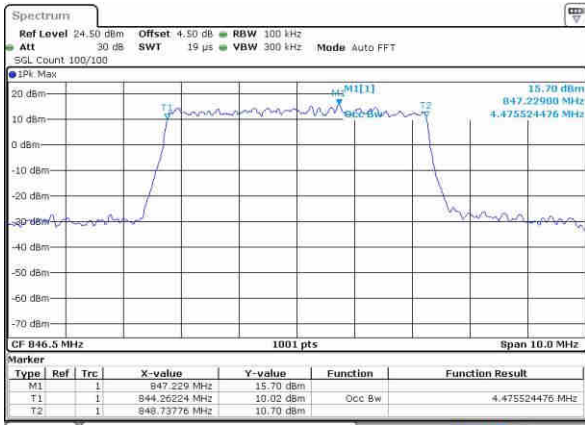

Middle Channel / 5MHz / QPSK

Date: 22.OCT.2016 02:40:52

Middle Channel / 5MHz / 16QAM

Date: 22.OCT.2016 02:40:19

Highest Channel / 5MHz / QPSK

Date: 22.OCT.2016 02:41:16

Highest Channel / 5MHz / 16QAM

Date: 22.OCT.2016 02:41:37