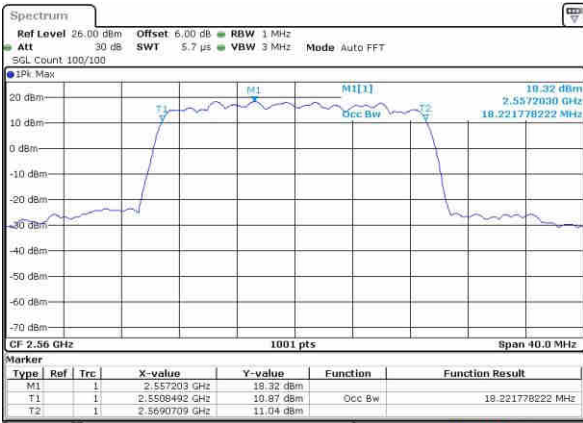

Date: 21.OCT.2016 03:23:21

LTE Band 7

Lowest Channel / 20MHz / QPSK

Date: 21.OCT.2016 03:39:01

Lowest Channel / 20MHz / 16QAM

Date: 21.OCT.2016 03:38:40

Middle Channel / 20MHz / QPSK

Date: 21.OCT.2016 03:39:22

Middle Channel / 20MHz / 16QAM

Date: 21.OCT.2016 03:39:43

Highest Channel / 20MHz / QPSK

Date: 21.OCT.2016 03:40:28

Highest Channel / 20MHz / 16QAM

Date: 21.OCT.2016 03:40:05

LTE Band 12

Lowest Channel / 1.4MHz / QPSK