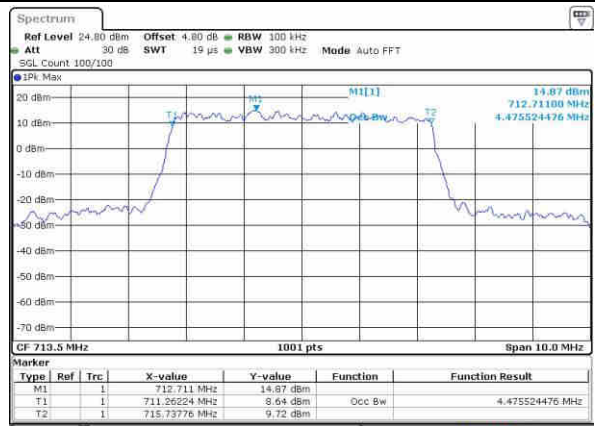

Date: 21.OCT.2016 15:58:07

Middle Channel / 5MHz / QPSK

Date: 21.OCT.2016 16:05:01

Middle Channel / 5MHz / 16QAM

Date: 21.OCT.2016 16:05:12

Highest Channel / 5MHz / QPSK

Date: 21.OCT.2016 16:07:33

Highest Channel / 5MHz / 16QAM