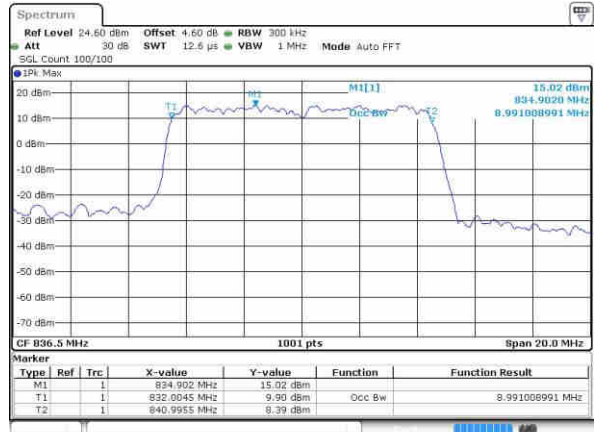

Date: 20 OCT 2016 04:31:12

Highest Channel / 5MHz / QPSK

Date: 20 OCT 2016 04:33:33

Highest Channel / 5MHz / 16QAM

Date: 20 OCT 2016 04:33:44

LTE Band 5

Lowest Channel / 10MHz / QPSK

Date: 20 OCT 2016 04:42:37

Lowest Channel / 10MHz / 16QAM

Date: 20 OCT 2016 04:42:48

Middle Channel / 10MHz / QPSK

Date: 20 OCT 2016 04:51:41

Middle Channel / 10MHz / 16QAM

Date: 20 OCT 2016 04:51:51

Highest Channel / 10MHz / QPSK

Date: 20 OCT 2016 04:54:13

Highest Channel / 10MHz / 16QAM

Date: 20 OCT 2016 04:54:23

LTE Band 7

Lowest Channel / 5MHz / QPSK

Date: 21.OCT.2016 02:48:31

Lowest Channel / 5MHz / 16QAM

Date: 21.OCT.2016 02:48:53

Middle Channel / 5MHz / QPSK