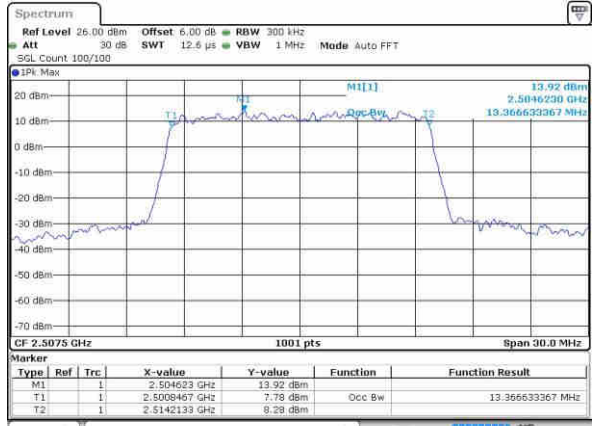

Highest Channel / 10MHz / QPSK

Date: 21.OCT.2016 03:06:39

Highest Channel / 10MHz / 16QAM

Date: 21.OCT.2016 03:07:00

LTE Band 7

Lowest Channel / 15MHz / QPSK

Date: 21.OCT.2016 03:22:18

Lowest Channel / 15MHz / 16QAM