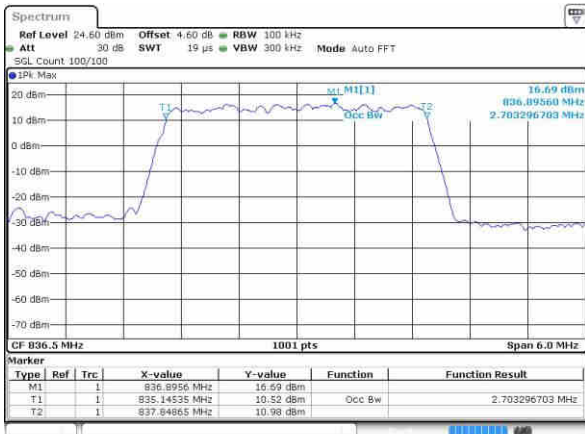

Middle Channel / 3MHz / QPSK

Date: 20.OCT.2016 04:10:14