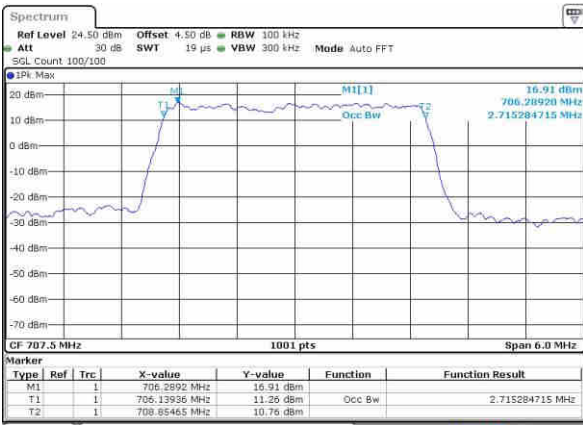

Middle Channel / 3MHz / QPSK

Date: 21.OCT.2016 11:43:17