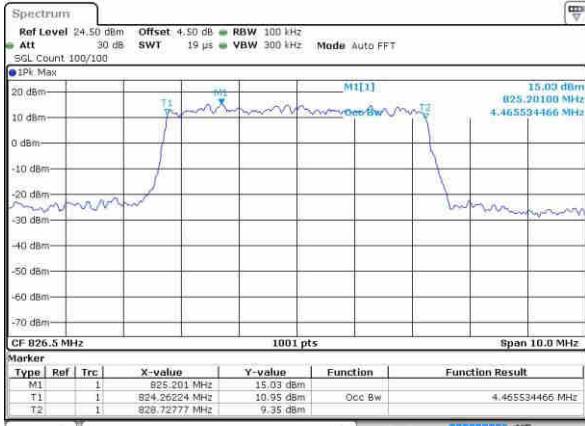

Date: 22.OCT.2016 02:10:52

Highest Channel / 3MHz / 16QAM

Date: 22.OCT.2016 02:11:38

LTE Band 26

Lowest Channel / 5MHz / QPSK

Date: 22.OCT.2016 02:30:51

Lowest Channel / 5MHz / 16QAM

Date: 22.OCT.2016 02:33:48