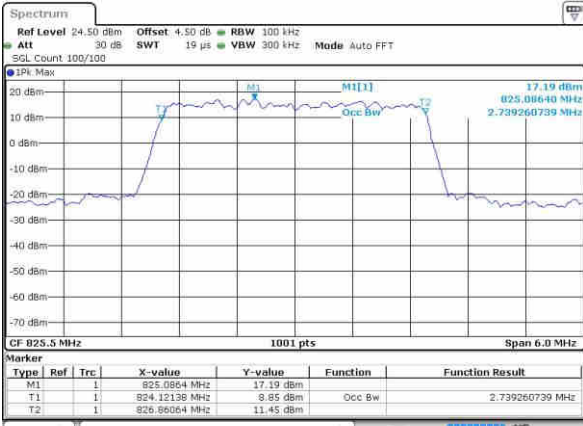

Middle Channel / 1.4MHz / 16QAM

Date: 22.OCT.2016 01:45:17

Highest Channel / 1.4MHz / QPSK

Date: 22.OCT.2016 01:46:32

Highest Channel / 1.4MHz / 16QAM

Date: 22.OCT.2016 01:47:28

LTE Band 26

Lowest Channel / 3MHz / QPSK