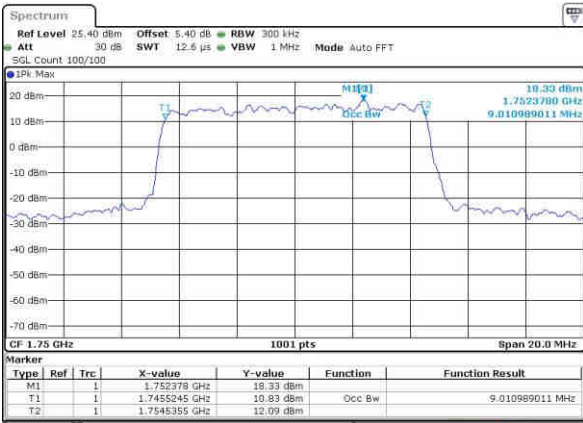

Date: 20 OCT 2016 02:08:07

Middle Channel / 5MHz / 16QAM

Date: 20 OCT 2016 02:08:17

Highest Channel / 5MHz / QPSK

Date: 20 OCT 2016 02:19:39

Highest Channel / 5MHz / 16QAM

Date: 20 OCT 2016 02:10:50

LTE Band 4

Lowest Channel / 10MHz / QPSK

Date: 20 OCT 2016 02:25:04

Lowest Channel / 10MHz / 16QAM

Date: 20 OCT 2016 02:25:14

Middle Channel / 10MHz / QPSK

Date: 20 OCT 2016 02:32:08

Middle Channel / 10MHz / 16QAM

Date: 20 OCT 2016 02:32:18

Highest Channel / 10MHz / QPSK

Date: 20 OCT 2016 02:34:40

Highest Channel / 10MHz / 16QAM

Date: 20 OCT 2016 02:34:51

LTE Band 4

Lowest Channel / 15MHz / QPSK

Date: 20 OCT 2016 02:41:45

Lowest Channel / 15MHz / 16QAM