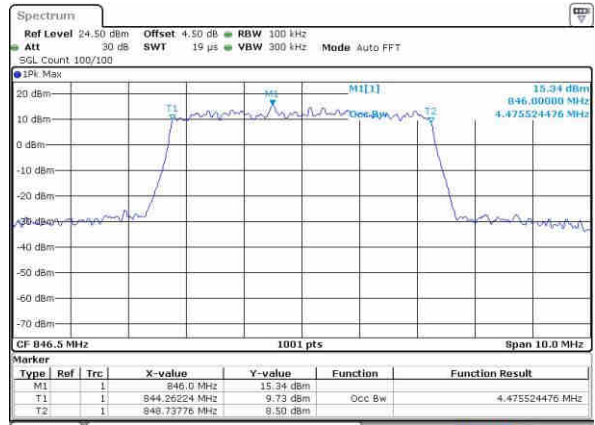

Date: 22.OCT.2016 02:10:52

Highest Channel / 3MHz / 16QAM

Date: 22.OCT.2016 02:11:38

LTE Band 26

Lowest Channel / 5MHz / QPSK

Date: 22.OCT.2016 02:30:51

Lowest Channel / 5MHz / 16QAM

Date: 22.OCT.2016 02:33:48

Middle Channel / 5MHz / QPSK

Date: 22.OCT.2016 02:40:52

Middle Channel / 5MHz / 16QAM

Date: 22.OCT.2016 02:40:19

Highest Channel / 5MHz / QPSK

Date: 22.OCT.2016 02:41:16

Highest Channel / 5MHz / 16QAM

Date: 22.OCT.2016 02:41:37