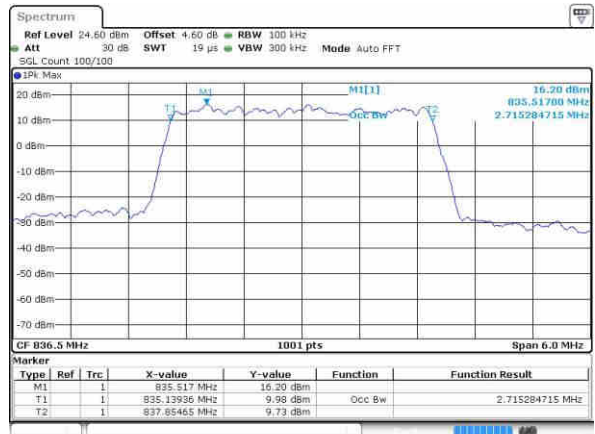

Middle Channel / 3MHz / 16QAM

Date: 20.OCT.2016 04:10:25