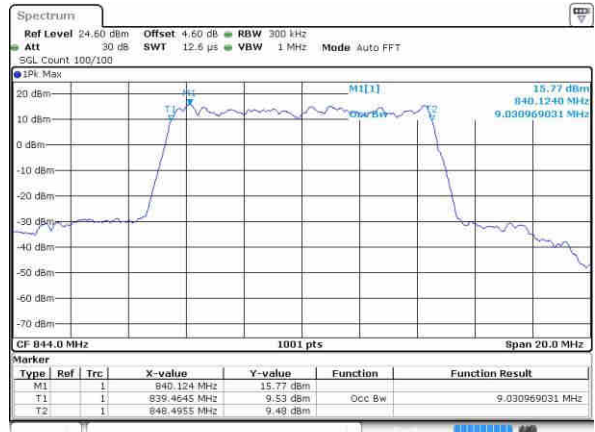

Date: 20 OCT 2016 04:31:12

Highest Channel / 5MHz / QPSK

Date: 20 OCT 2016 04:33:33

Highest Channel / 5MHz / 16QAM

Date: 20 OCT 2016 04:33:44

LTE Band 5

Lowest Channel / 10MHz / QPSK

Date: 20 OCT 2016 04:42:37

Lowest Channel / 10MHz / 16QAM

Date: 20 OCT 2016 04:42:48

Middle Channel / 10MHz / QPSK

Date: 20 OCT 2016 04:51:41

Middle Channel / 10MHz / 16QAM

Date: 20 OCT 2016 04:51:51

Highest Channel / 10MHz / QPSK

Date: 20 OCT 2016 04:54:13

Highest Channel / 10MHz / 16QAM

Date: 20 OCT 2016 04:54:23

LTE Band 7

Lowest Channel / 5MHz / QPSK

Date: 21.OCT.2016 02:48:31

Lowest Channel / 5MHz / 16QAM

Date: 21.OCT.2016 02:48:53

Middle Channel / 5MHz / QPSK