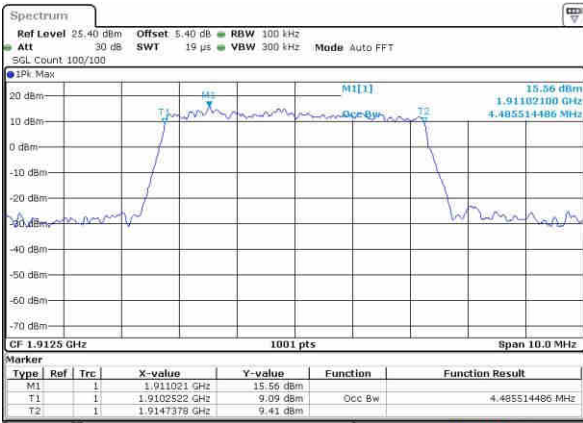

Middle Channel / 10MHz / 16QAM

Date: 21.OCT.2016 16:21:52

Highest Channel / 10MHz / QPSK

Date: 21.OCT.2016 16:24:14

Highest Channel / 10MHz / 16QAM

Date: 21.OCT.2016 16:24:24

LTE Band 25

Highest Channel / 1.4MHz / QPSK

Date: 21.OCT.2016 17:51:42

Highest Channel / 1.4MHz / 16QAM

Date: 21.OCT.2016 17:51:53

Highest Channel / 3MHz / QPSK

Date: 21.OCT.2016 16:55:19

Highest Channel / 3MHz / 16QAM

Date: 21.OCT.2016 16:55:29

Highest Channel / 5MHz / QPSK

Date: 21.OCT.2016 17:02:24

Highest Channel / 5MHz / 16QAM

Date: 21.OCT.2016 17:02:35

LTE Band 25

Highest Channel / 10MHz / QPSK

Date: 21 OCT 2016 17:09:30

Highest Channel / 10MHz / 16QAM

Date: 21 OCT 2016 17:09:41