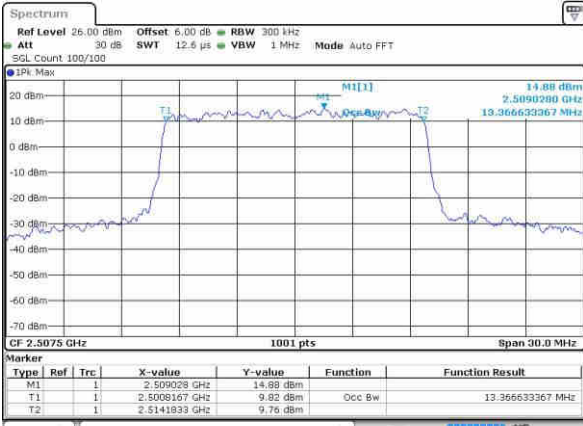

Highest Channel / 10MHz / QPSK

Date: 21.OCT.2016 03:06:39

Highest Channel / 10MHz / 16QAM

Date: 21.OCT.2016 03:07:00

LTE Band 7

Lowest Channel / 15MHz / QPSK

Date: 21.OCT.2016 03:22:18

Lowest Channel / 15MHz / 16QAM