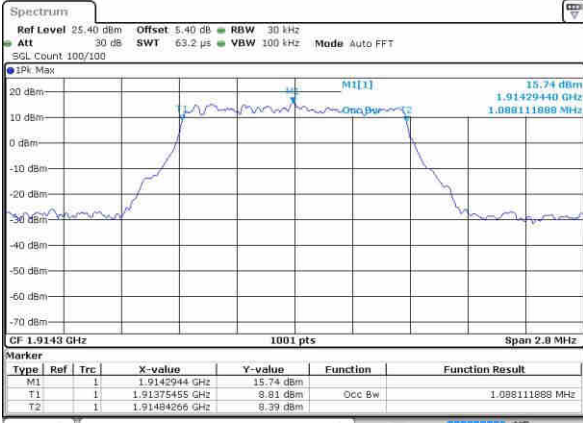

Date: 21.OCT.2016 16:07:44

LTE Band 17

Lowest Channel / 10MHz / QPSK

Date: 21.OCT.2016 16:14:37

Lowest Channel / 10MHz / 16QAM

Date: 21.OCT.2016 16:14:48

Middle Channel / 10MHz / QPSK

Date: 21.OCT.2016 16:21:42

Middle Channel / 10MHz / 16QAM

Date: 21.OCT.2016 16:21:52

Highest Channel / 10MHz / QPSK

Date: 21.OCT.2016 16:24:14

Highest Channel / 10MHz / 16QAM

Date: 21.OCT.2016 16:24:24

LTE Band 25

Highest Channel / 1.4MHz / QPSK

Date: 21.OCT.2016 17:51:42

Highest Channel / 1.4MHz / 16QAM

Date: 21.OCT.2016 17:51:53

Highest Channel / 3MHz / QPSK

Date: 21.OCT.2016 16:55:19

Highest Channel / 3MHz / 16QAM

Date: 21.OCT.2016 16:55:29

Highest Channel / 5MHz / QPSK