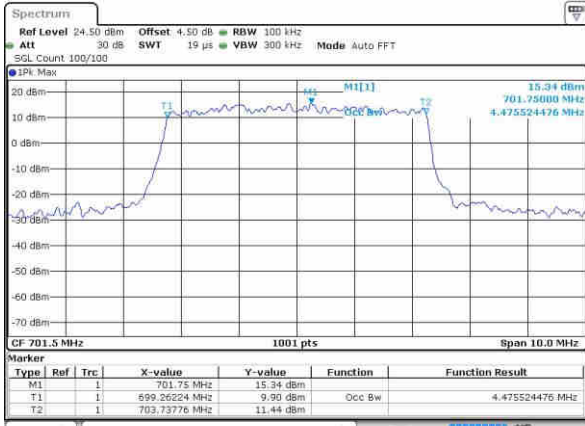

LTE Band 12

Lowest Channel / 5MHz / QPSK

Date: 21.OCT.2016 11:59:25