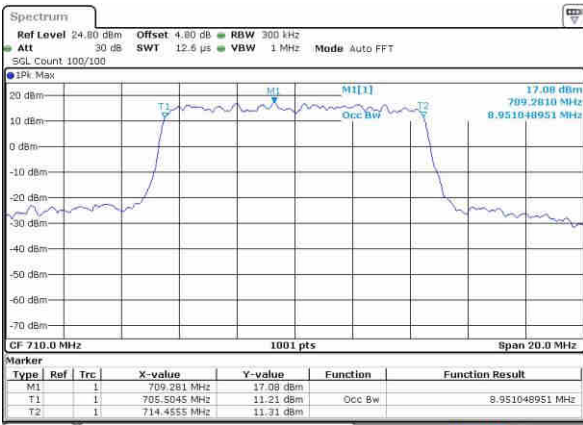

Date: 21.OCT.2016 16:07:44

LTE Band 17

Lowest Channel / 10MHz / QPSK

Date: 21.OCT.2016 16:14:37

Lowest Channel / 10MHz / 16QAM

Date: 21.OCT.2016 16:14:48

Middle Channel / 10MHz / QPSK

Date: 21.OCT.2016 16:21:42

Middle Channel / 10MHz / 16QAM

Date: 21.OCT.2016 16:21:52

Highest Channel / 10MHz / QPSK

Date: 21.OCT.2016 16:24:14

Highest Channel / 10MHz / 16QAM

Date: 21.OCT.2016 16:24:24

LTE Band 25

Highest Channel / 1.4MHz / QPSK