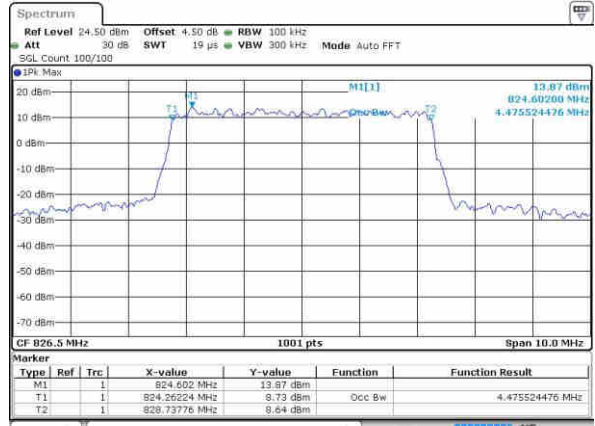

Date: 22.OCT.2016 02:10:52

Highest Channel / 3MHz / 16QAM

Date: 22.OCT.2016 02:11:38

LTE Band 26

Lowest Channel / 5MHz / QPSK

Date: 22.OCT.2016 02:30:51

Lowest Channel / 5MHz / 16QAM

Date: 22.OCT.2016 02:33:48