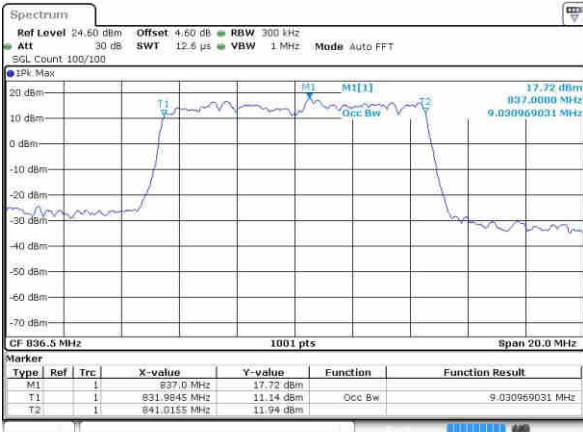

Middle Channel / 10MHz / QPSK

Date: 20 OCT 2016 04:51:41