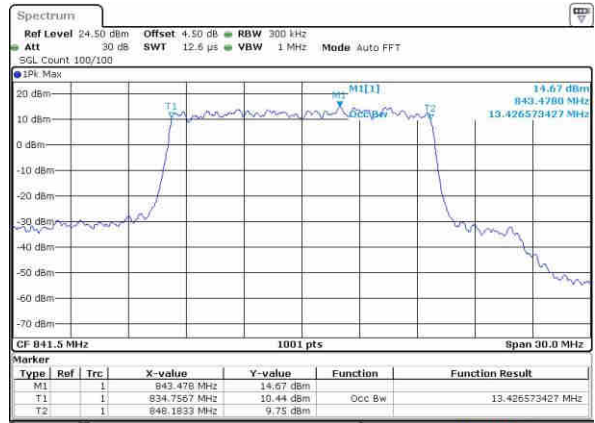

Date: 22.OCT.2016 02:58:28

Highest Channel / 10MHz / QPSK

Date: 22.OCT.2016 02:57:35

Highest Channel / 10MHz / 16QAM

Date: 22.OCT.2016 02:58:21

LTE Band 26

Lowest Channel / 15MHz / QPSK

Date: 22.OCT.2016 03:14:28

Lowest Channel / 15MHz / 16QAM

Date: 22.OCT.2016 03:16:10

Middle Channel / 15MHz / QPSK

Date: 22.OCT.2016 03:17:17

Middle Channel / 15MHz / 16QAM

Date: 22.OCT.2016 03:16:51

Highest Channel / 15MHz / QPSK

Date: 22.OCT.2016 03:18:11

Highest Channel / 15MHz / 16QAM

Date: 22.OCT.2016 03:18:35

LTE Band 38

Lowest Channel / 5MHz / QPSK

Date: 21.OCT.2016 21:08:18

Lowest Channel / 5MHz / 16QAM

Date: 21.OCT.2016 21:09:26

Middle Channel / 5MHz / QPSK