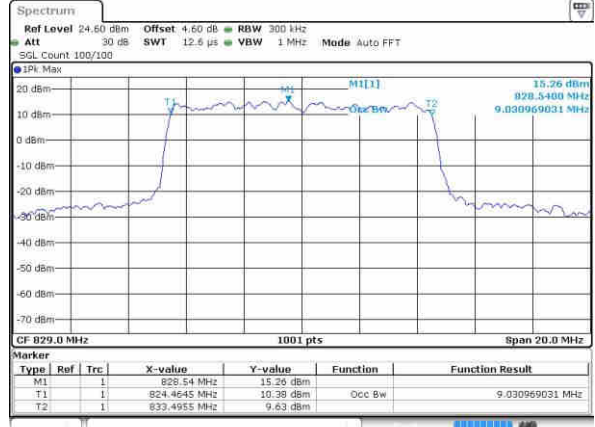

Lowest Channel / 10MHz / 16QAM

Date: 20 OCT 2016 04:42:48