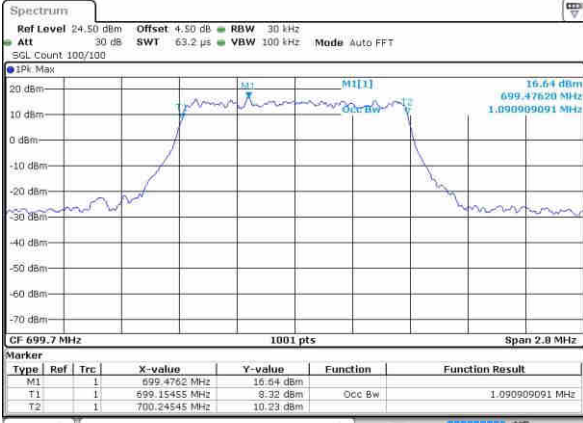

Date: 21.OCT.2016 03:23:21

LTE Band 7

Lowest Channel / 20MHz / QPSK

Date: 21.OCT.2016 03:39:01

Lowest Channel / 20MHz / 16QAM

Date: 21.OCT.2016 03:38:40

Middle Channel / 20MHz / QPSK

Date: 21.OCT.2016 03:39:22

Middle Channel / 20MHz / 16QAM

Date: 21.OCT.2016 03:39:43

Highest Channel / 20MHz / QPSK

Date: 21.OCT.2016 03:40:28

Highest Channel / 20MHz / 16QAM

Date: 21.OCT.2016 03:40:05

LTE Band 12

Lowest Channel / 1.4MHz / QPSK

Date: 21.OCT.2016 11:26:04

Lowest Channel / 1.4MHz / 16QAM

Date: 21.OCT.2016 11:26:14

Middle Channel / 1.4MHz / QPSK

Date: 21.OCT.2016 11:26:36

Middle Channel / 1.4MHz / 16QAM

Date: 21.OCT.2016 11:26:25

Highest Channel / 1.4MHz / QPSK