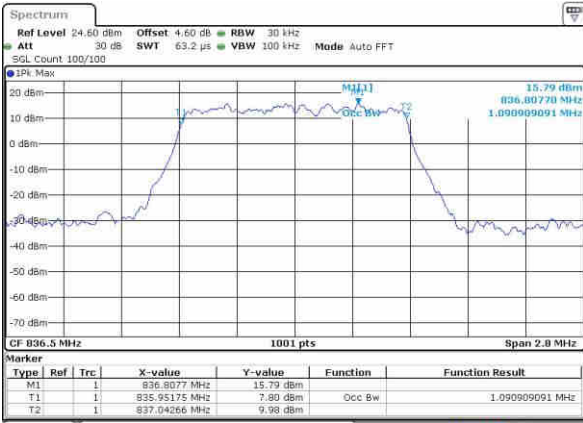

Date: 20 OCT 2016 02:51:32

LTE Band 4

Lowest Channel / 20MHz / QPSK

Date: 20 OCT 2016 02:58:26

Lowest Channel / 20MHz / 16QAM

Date: 20 OCT 2016 02:58:37

Middle Channel / 20MHz / QPSK

Date: 20 OCT 2016 03:05:30

Middle Channel / 20MHz / 16QAM

Date: 20 OCT 2016 03:05:41

Highest Channel / 20MHz / QPSK

Date: 20 OCT 2016 03:08:03

Highest Channel / 20MHz / 16QAM

Date: 20 OCT 2016 03:08:13

LTE Band 5

Lowest Channel / 1.4MHz / QPSK

Date: 20 OCT 2016 03:40:32

Lowest Channel / 1.4MHz / 16QAM

Date: 20 OCT 2016 03:40:42

Middle Channel / 1.4MHz / QPSK

Date: 20 OCT 2016 03:49:35

Middle Channel / 1.4MHz / 16QAM

Date: 20 OCT 2016 03:49:46

Highest Channel / 1.4MHz / QPSK

Date: 20 OCT 2016 03:52:07

Highest Channel / 1.4MHz / 16QAM

Date: 20 OCT 2016 03:52:18

LTE Band 5

Lowest Channel / 3MHz / QPSK

Date: 20.OCT.2016 04:01:11

Lowest Channel / 3MHz / 16QAM

Date: 20.OCT.2016 04:01:21