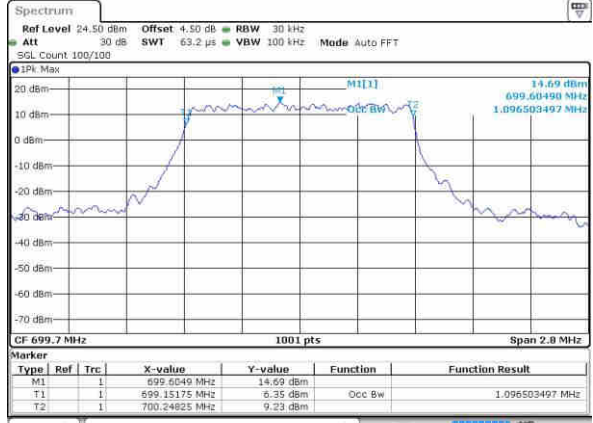

Middle Channel / 20MHz / 16QAM

Date: 21.OCT.2016 03:39:43

Highest Channel / 20MHz / QPSK

Date: 21.OCT.2016 03:40:28

Highest Channel / 20MHz / 16QAM

Date: 21.OCT.2016 03:40:05

LTE Band 12

Lowest Channel / 1.4MHz / QPSK

Date: 21.OCT.2016 11:26:04

Lowest Channel / 1.4MHz / 16QAM

Date: 21.OCT.2016 11:26:14

Middle Channel / 1.4MHz / QPSK

Date: 21.OCT.2016 11:26:36

Middle Channel / 1.4MHz / 16QAM

Date: 21.OCT.2016 11:26:25

Highest Channel / 1.4MHz / QPSK