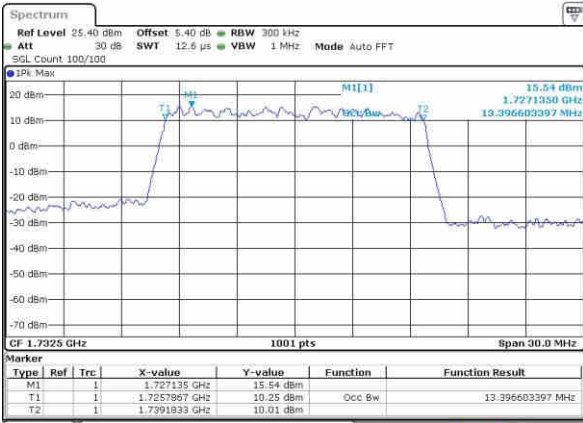

Middle Channel / 15MHz / QPSK

Date: 20 OCT 2016 02:48:49