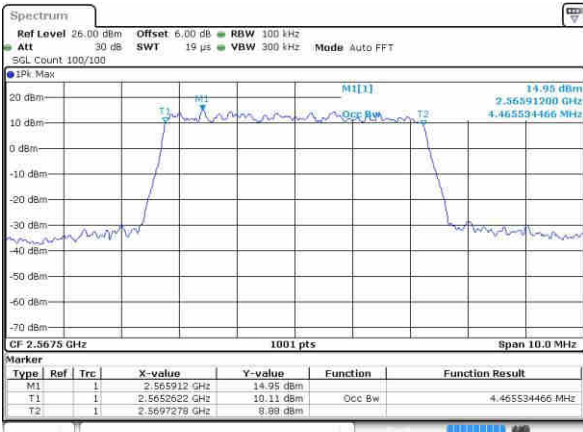

Highest Channel / 10MHz / 16QAM

Date: 20 OCT 2016 04:54:23

LTE Band 7

Lowest Channel / 5MHz / QPSK

Date: 21.OCT.2016 02:48:31

Lowest Channel / 5MHz / 16QAM

Date: 21.OCT.2016 02:48:53

Middle Channel / 5MHz / QPSK

Date: 21.OCT.2016 02:49:35

Middle Channel / 5MHz / 16QAM

Date: 21.OCT.2016 02:49:14

Highest Channel / 5MHz / QPSK

Date: 21.OCT.2016 02:49:56

Highest Channel / 5MHz / 16QAM

Date: 21.OCT.2016 02:50:17

LTE Band 7