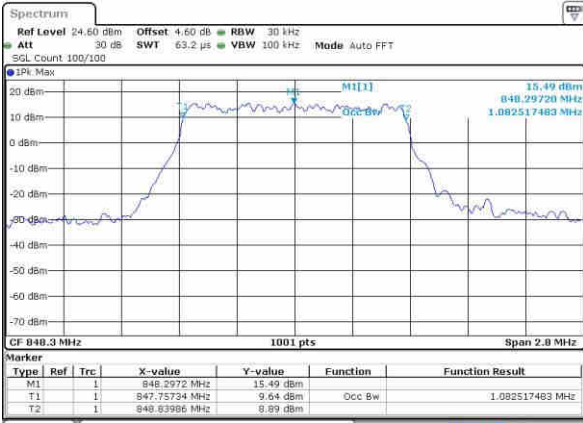

Middle Channel / 20MHz / 16QAM

Date: 20 OCT 2016 03:05:41

Highest Channel / 20MHz / QPSK

Date: 20 OCT 2016 03:08:03

Highest Channel / 20MHz / 16QAM

Date: 20 OCT 2016 03:08:13

LTE Band 5

Lowest Channel / 1.4MHz / QPSK

Date: 20 OCT 2016 03:40:32

Lowest Channel / 1.4MHz / 16QAM

Date: 20 OCT 2016 03:40:42

Middle Channel / 1.4MHz / QPSK

Date: 20 OCT 2016 03:49:35

Middle Channel / 1.4MHz / 16QAM

Date: 20 OCT 2016 03:49:46

Highest Channel / 1.4MHz / QPSK

Date: 20 OCT 2016 03:52:07

Highest Channel / 1.4MHz / 16QAM

Date: 20 OCT 2016 03:52:18

LTE Band 5

Lowest Channel / 3MHz / QPSK

Date: 20.OCT.2016 04:01:11

Lowest Channel / 3MHz / 16QAM

Date: 20.OCT.2016 04:01:21