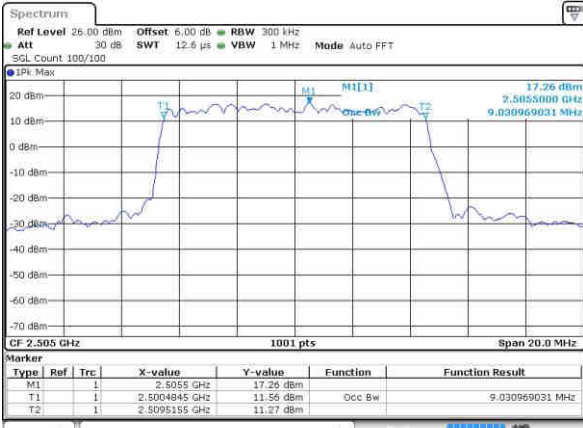

LTE Band 7

Lowest Channel / 10MHz / QPSK

Date: 21.OCT.2016 03:05:15