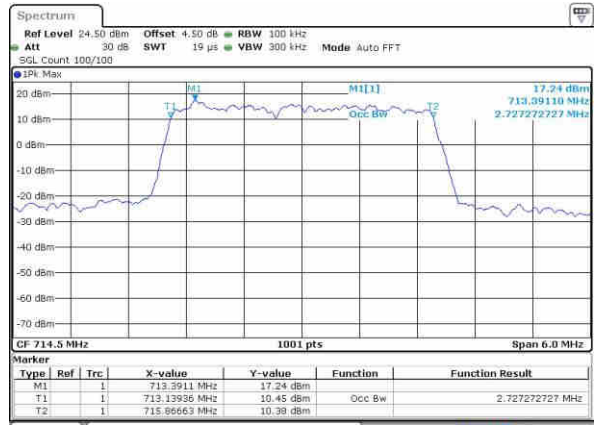

Date: 21.OCT.2016 11:26:46

Highest Channel / 1.4MHz / 16QAM

Date: 21.OCT.2016 11:26:57

LTE Band 12

Lowest Channel / 3MHz / QPSK

Date: 21.OCT.2016 11:42:45

Lowest Channel / 3MHz / 16QAM

Date: 21.OCT.2016 11:42:55

Middle Channel / 3MHz / QPSK

Date: 21.OCT.2016 11:43:17

Middle Channel / 3MHz / 16QAM

Date: 21.OCT.2016 11:43:08

Highest Channel / 3MHz / QPSK

Date: 21.OCT.2016 11:43:27

Highest Channel / 3MHz / 16QAM

Date: 21.OCT.2016 11:43:38

LTE Band 12

Lowest Channel / 5MHz / QPSK

Date: 21.OCT.2016 11:59:25

Lowest Channel / 5MHz / 16QAM

Date: 21.OCT.2016 11:59:38

Middle Channel / 5MHz / QPSK

Date: 21.OCT.2016 11:59:57

Middle Channel / 5MHz / 16QAM