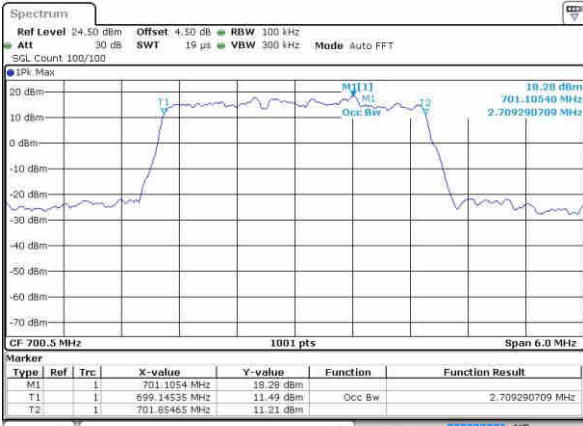

Date: 21.OCT.2016 11:26:46

Highest Channel / 1.4MHz / 16QAM

Date: 21.OCT.2016 11:26:57

LTE Band 12

Lowest Channel / 3MHz / QPSK

Date: 21.OCT.2016 11:42:45

Lowest Channel / 3MHz / 16QAM

Date: 21.OCT.2016 11:42:55