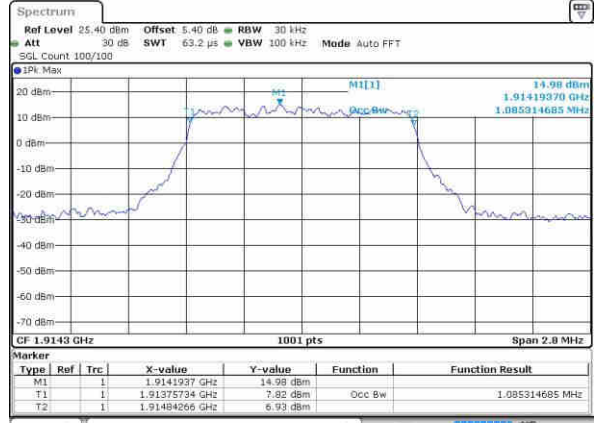

Middle Channel / 10MHz / 16QAM

Date: 21.OCT.2016 16:21:52

Highest Channel / 10MHz / QPSK

Date: 21.OCT.2016 16:24:14

Highest Channel / 10MHz / 16QAM

Date: 21.OCT.2016 16:24:24

LTE Band 25

Highest Channel / 1.4MHz / QPSK

Date: 21.OCT.2016 17:51:42

Highest Channel / 1.4MHz / 16QAM

Date: 21.OCT.2016 17:51:53

Highest Channel / 3MHz / QPSK

Date: 21.OCT.2016 16:55:19

Highest Channel / 3MHz / 16QAM

Date: 21.OCT.2016 16:55:29

Highest Channel / 5MHz / QPSK