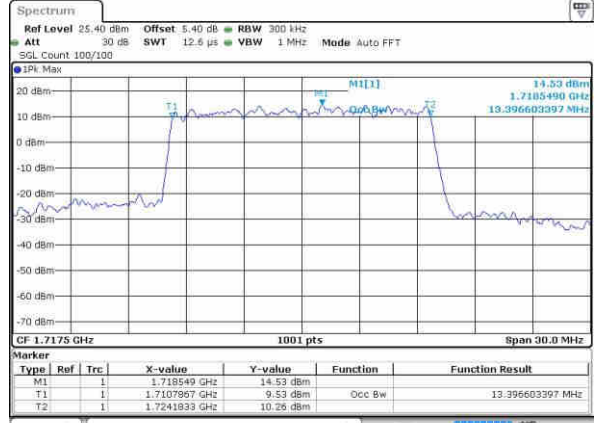

Highest Channel / 10MHz / QPSK

Date: 20 OCT 2016 02:34:40

Highest Channel / 10MHz / 16QAM

Date: 20 OCT 2016 02:34:51

LTE Band 4

Lowest Channel / 15MHz / QPSK

Date: 20 OCT 2016 02:41:45

Lowest Channel / 15MHz / 16QAM