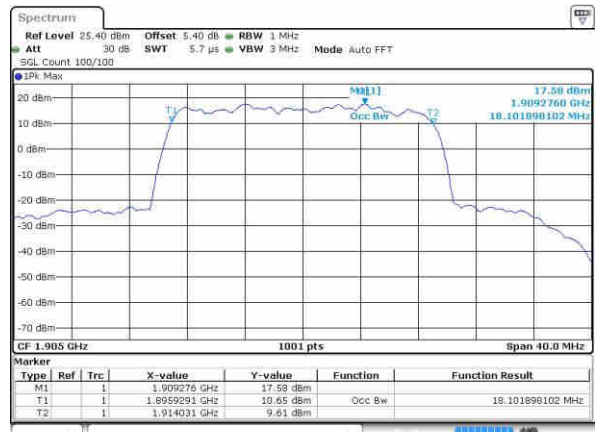

Date: 21.OCT.2016 17:02:24

Highest Channel / 5MHz / 16QAM

Date: 21.OCT.2016 17:02:35

LTE Band 25

Highest Channel / 10MHz / QPSK

Date: 21 OCT 2016 17:09:30

Highest Channel / 10MHz / 16QAM

Date: 21 OCT 2016 17:09:41

Highest Channel / 15MHz / QPSK

Date: 21 OCT 2016 17:16:36

Highest Channel / 15MHz / 16QAM

Date: 21 OCT 2016 17:16:47

Highest Channel / 20MHz / QPSK

Date: 21 OCT 2016 17:23:42

Highest Channel / 20MHz / 16QAM

Date: 21 OCT 2016 17:23:52

LTE Band 26

Lowest Channel / 1.4MHz / QPSK

Date: 22.OCT.2016 01:43:15

Lowest Channel / 1.4MHz / 16QAM

Date: 22.OCT.2016 01:43:42

Middle Channel / 1.4MHz / QPSK

Date: 22.OCT.2016 01:45:43