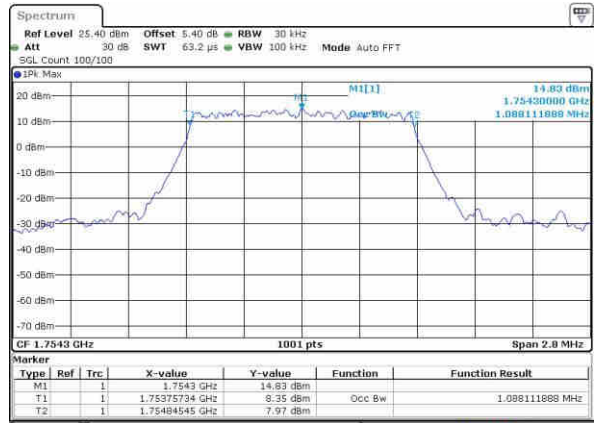

LTE Band 4

Lowest Channel / 1.4MHz / QPSK

Date: 20 OCT 2016 01:27:37

Lowest Channel / 1.4MHz / 16QAM

Date: 20 OCT 2016 01:27:49

Middle Channel / 1.4MHz / QPSK

Date: 20 OCT 2016 01:34:43

Middle Channel / 1.4MHz / 16QAM

Date: 20 OCT 2016 01:34:54

Highest Channel / 1.4MHz / QPSK

Date: 20 OCT 2016 01:37:16

Highest Channel / 1.4MHz / 16QAM

Date: 20 OCT 2016 01:37:27

LTE Band 4

Lowest Channel / 3MHz / QPSK

Date: 20 OCT 2016 01:44:21