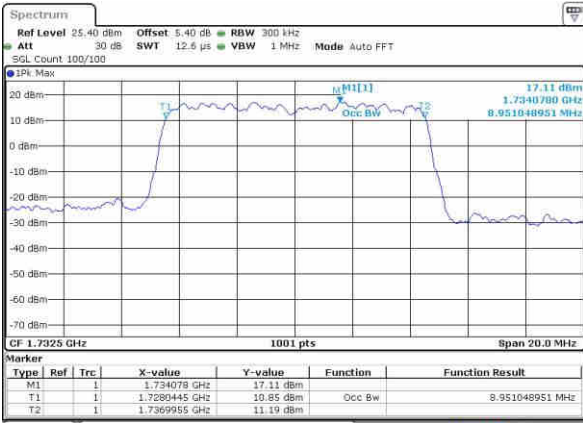

Date: 20 OCT 2016 02:08:07

Middle Channel / 5MHz / 16QAM

Date: 20 OCT 2016 02:08:17

Highest Channel / 5MHz / QPSK

Date: 20 OCT 2016 02:19:39

Highest Channel / 5MHz / 16QAM

Date: 20 OCT 2016 02:10:50

LTE Band 4

Lowest Channel / 10MHz / QPSK

Date: 20 OCT 2016 02:25:04

Lowest Channel / 10MHz / 16QAM

Date: 20 OCT 2016 02:25:14

Middle Channel / 10MHz / QPSK

Date: 20 OCT 2016 02:32:08

Middle Channel / 10MHz / 16QAM

Date: 20 OCT 2016 02:32:18

Highest Channel / 10MHz / QPSK

Date: 20 OCT 2016 02:34:40

Highest Channel / 10MHz / 16QAM

Date: 20 OCT 2016 02:34:51

LTE Band 4

Lowest Channel / 15MHz / QPSK

Date: 20 OCT 2016 02:41:45

Lowest Channel / 15MHz / 16QAM