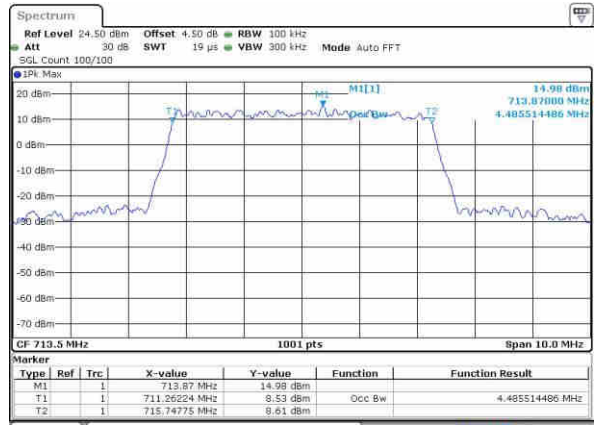

LTE Band 12

Lowest Channel / 5MHz / QPSK

Date: 21.OCT.2016 11:59:25

Lowest Channel / 5MHz / 16QAM

Date: 21.OCT.2016 11:59:38

Middle Channel / 5MHz / QPSK

Date: 21.OCT.2016 11:59:57

Middle Channel / 5MHz / 16QAM

Date: 21.OCT.2016 11:59:46

Highest Channel / 5MHz / QPSK

Date: 21.OCT.2016 12:00:07

Highest Channel / 5MHz / 16QAM

Date: 21.OCT.2016 12:00:18

LTE Band 12

Lowest Channel / 10MHz / QPSK

Date: 21.OCT.2016 12:16:05