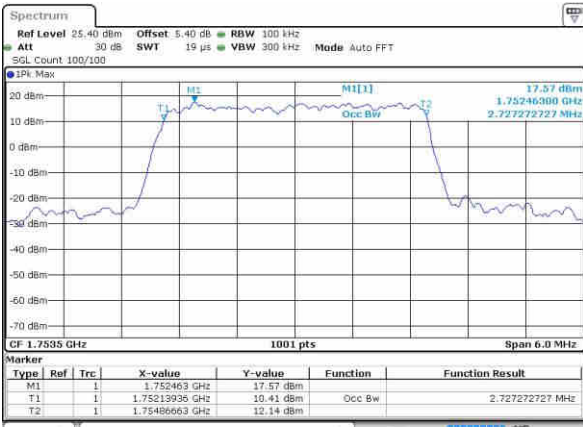

Date: 20 OCT 2016 01:34:54

Highest Channel / 1.4MHz / QPSK

Date: 20 OCT 2016 01:37:16

Highest Channel / 1.4MHz / 16QAM

Date: 20 OCT 2016 01:37:27

LTE Band 4

Lowest Channel / 3MHz / QPSK

Date: 20 OCT 2016 01:44:21

Lowest Channel / 3MHz / 16QAM

Date: 20 OCT 2016 01:44:31

Middle Channel / 3MHz / QPSK

Date: 20 OCT 2016 01:51:25

Middle Channel / 3MHz / 16QAM

Date: 20 OCT 2016 01:51:36

Highest Channel / 3MHz / QPSK

Date: 20 OCT 2016 01:53:58

Highest Channel / 3MHz / 16QAM

Date: 20 OCT 2016 01:54:08

LTE Band 4

Lowest Channel / 5MHz / QPSK

Date: 20 OCT 2016 02:01:02

Lowest Channel / 5MHz / 16QAM

Date: 20 OCT 2016 02:01:13

Middle Channel / 5MHz / QPSK