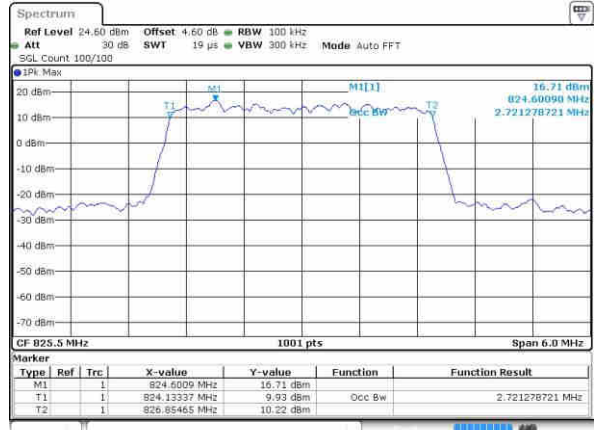

Date: 20 OCT 2016 03:52:07

Highest Channel / 1.4MHz / 16QAM

Date: 20 OCT 2016 03:52:18

LTE Band 5

Lowest Channel / 3MHz / QPSK

Date: 20.OCT.2016 04:01:11

Lowest Channel / 3MHz / 16QAM

Date: 20.OCT.2016 04:01:21