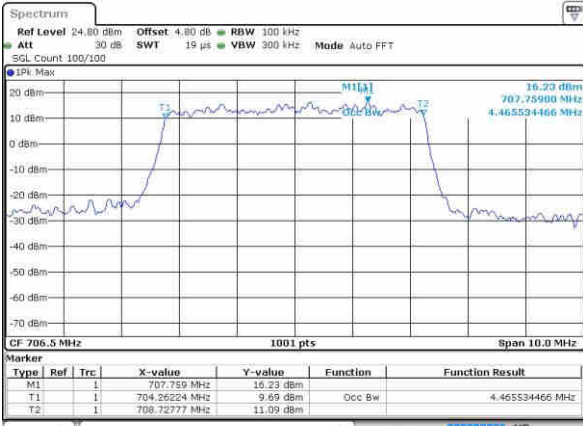

Middle Channel / 10MHz / QPSK

Date: 21.OCT.2016 13:05:16

Middle Channel / 10MHz / 16QAM

Date: 21.OCT.2016 13:05:05

LTE Band 17

Lowest Channel / 5MHz / QPSK

Date: 21.OCT.2016 15:57:57

Lowest Channel / 5MHz / 16QAM