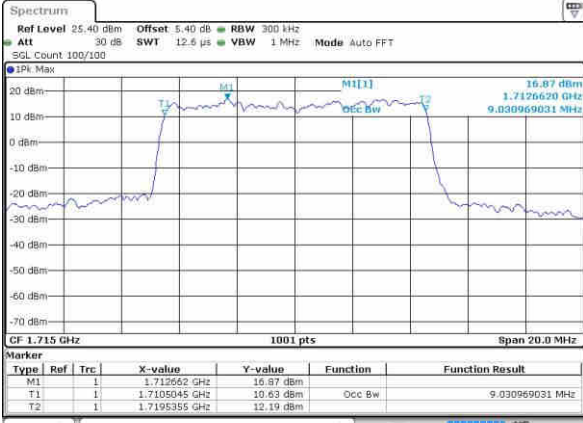

LTE Band 4

Lowest Channel / 10MHz / QPSK

Date: 20 OCT 2016 02:25:04