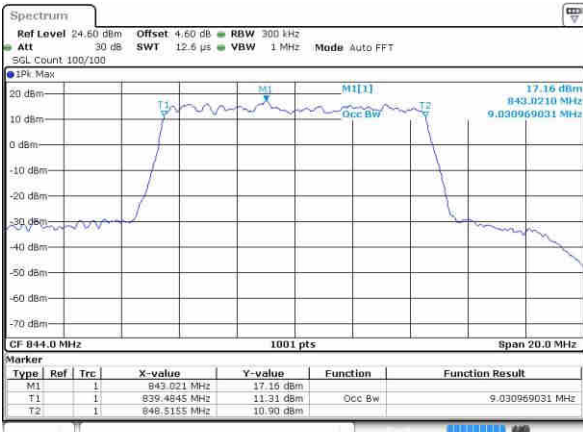

Date: 20 OCT 2016 04:31:12

Highest Channel / 5MHz / QPSK

Date: 20 OCT 2016 04:33:33

Highest Channel / 5MHz / 16QAM

Date: 20 OCT 2016 04:33:44

LTE Band 5

Lowest Channel / 10MHz / QPSK

Date: 20 OCT 2016 04:42:37

Lowest Channel / 10MHz / 16QAM

Date: 20 OCT 2016 04:42:48

Middle Channel / 10MHz / QPSK

Date: 20 OCT 2016 04:51:41

Middle Channel / 10MHz / 16QAM

Date: 20 OCT 2016 04:51:51

Highest Channel / 10MHz / QPSK

Date: 20 OCT 2016 04:54:13

Highest Channel / 10MHz / 16QAM

Date: 20 OCT 2016 04:54:23

LTE Band 7

Lowest Channel / 5MHz / QPSK

Date: 21.OCT.2016 02:48:31

Lowest Channel / 5MHz / 16QAM

Date: 21.OCT.2016 02:48:53

Middle Channel / 5MHz / QPSK