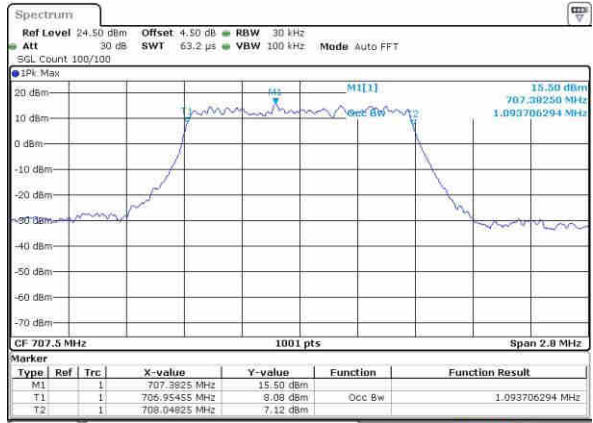

Middle Channel / 20MHz / 16QAM

Date: 21.OCT.2016 03:39:43

Highest Channel / 20MHz / QPSK

Date: 21.OCT.2016 03:40:28

Highest Channel / 20MHz / 16QAM

Date: 21.OCT.2016 03:40:05

LTE Band 12

Lowest Channel / 1.4MHz / QPSK

Date: 21.OCT.2016 11:26:04

Lowest Channel / 1.4MHz / 16QAM

Date: 21.OCT.2016 11:26:14

Middle Channel / 1.4MHz / QPSK

Date: 21.OCT.2016 11:26:36

Middle Channel / 1.4MHz / 16QAM

Date: 21.OCT.2016 11:26:25

Highest Channel / 1.4MHz / QPSK

Date: 21.OCT.2016 11:26:46

Highest Channel / 1.4MHz / 16QAM

Date: 21.OCT.2016 11:26:57

LTE Band 12

Lowest Channel / 3MHz / QPSK

Date: 21.OCT.2016 11:42:45

Lowest Channel / 3MHz / 16QAM

Date: 21.OCT.2016 11:42:55