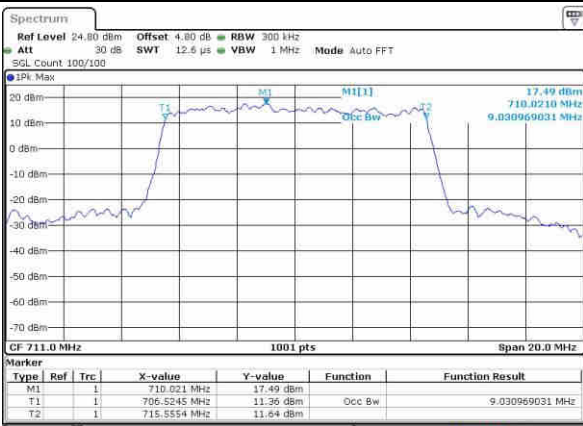

Date: 21.OCT.2016 16:07:44

LTE Band 17

Lowest Channel / 10MHz / QPSK

Date: 21.OCT.2016 16:14:37

Lowest Channel / 10MHz / 16QAM

Date: 21.OCT.2016 16:14:48

Middle Channel / 10MHz / QPSK

Date: 21.OCT.2016 16:21:42

Middle Channel / 10MHz / 16QAM

Date: 21.OCT.2016 16:21:52

Highest Channel / 10MHz / QPSK

Date: 21.OCT.2016 16:24:14

Highest Channel / 10MHz / 16QAM

Date: 21.OCT.2016 16:24:24

LTE Band 25

Highest Channel / 1.4MHz / QPSK