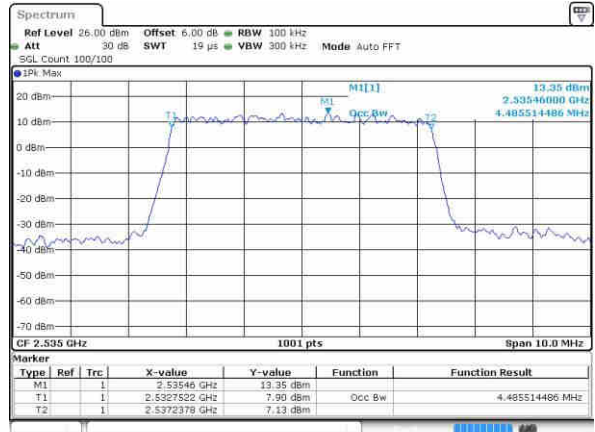

Highest Channel / 10MHz / 16QAM

Date: 20 OCT 2016 04:54:23

LTE Band 7

Lowest Channel / 5MHz / QPSK

Date: 21.OCT.2016 02:48:31

Lowest Channel / 5MHz / 16QAM

Date: 21.OCT.2016 02:48:53

Middle Channel / 5MHz / QPSK

Date: 21.OCT.2016 02:49:35

Middle Channel / 5MHz / 16QAM

Date: 21.OCT.2016 02:49:14

Highest Channel / 5MHz / QPSK

Date: 21.OCT.2016 02:49:56

Highest Channel / 5MHz / 16QAM

Date: 21.OCT.2016 02:50:17

LTE Band 7