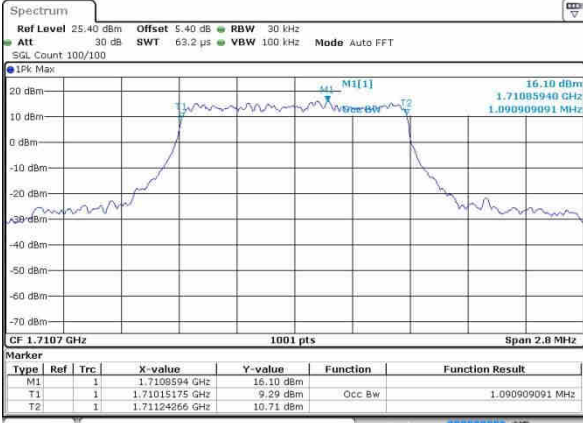

LTE Band 4

Lowest Channel / 1.4MHz / QPSK

Date: 20 OCT 2016 01:27:37

Lowest Channel / 1.4MHz / 16QAM

Date: 20 OCT 2016 01:27:49

Middle Channel / 1.4MHz / QPSK

Date: 20 OCT 2016 01:34:43

Middle Channel / 1.4MHz / 16QAM

Date: 20 OCT 2016 01:34:54

Highest Channel / 1.4MHz / QPSK

Date: 20 OCT 2016 01:37:16

Highest Channel / 1.4MHz / 16QAM

Date: 20 OCT 2016 01:37:27

LTE Band 4

Lowest Channel / 3MHz / QPSK

Date: 20 OCT 2016 01:44:21