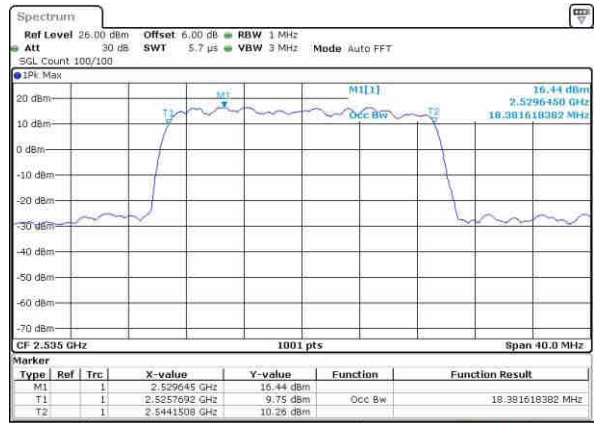

Date: 21.OCT.2016 03:23:21

LTE Band 7

Lowest Channel / 20MHz / QPSK

Date: 21.OCT.2016 03:39:01

Lowest Channel / 20MHz / 16QAM

Date: 21.OCT.2016 03:38:40

Middle Channel / 20MHz / QPSK

Date: 21.OCT.2016 03:39:22

Middle Channel / 20MHz / 16QAM

Date: 21.OCT.2016 03:39:43

Highest Channel / 20MHz / QPSK

Date: 21.OCT.2016 03:40:28

Highest Channel / 20MHz / 16QAM

Date: 21.OCT.2016 03:40:05

LTE Band 12

Lowest Channel / 1.4MHz / QPSK