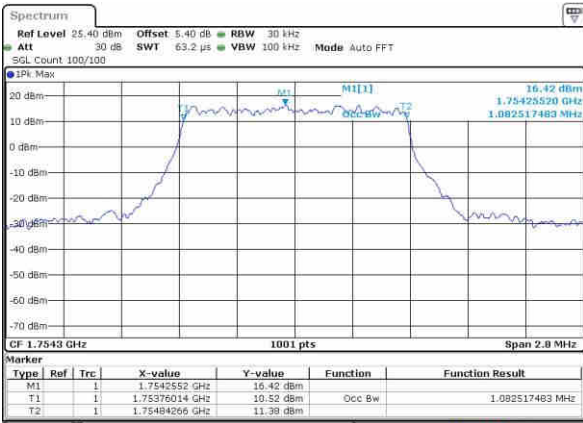

LTE Band 4

Lowest Channel / 1.4MHz / QPSK

Date: 20 OCT 2016 01:27:37

Lowest Channel / 1.4MHz / 16QAM

Date: 20 OCT 2016 01:27:49

Middle Channel / 1.4MHz / QPSK

Date: 20 OCT 2016 01:34:43

Middle Channel / 1.4MHz / 16QAM

Date: 20 OCT 2016 01:34:54

Highest Channel / 1.4MHz / QPSK

Date: 20 OCT 2016 01:37:16

Highest Channel / 1.4MHz / 16QAM

Date: 20 OCT 2016 01:37:27

LTE Band 4

Lowest Channel / 3MHz / QPSK

Date: 20 OCT 2016 01:44:21