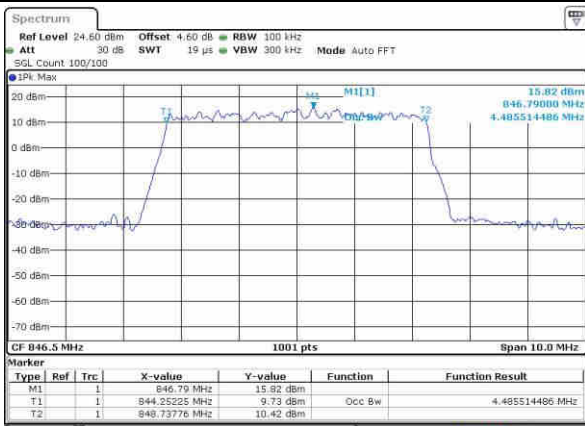

LTE Band 5

Lowest Channel / 5MHz / QPSK

Date: 20 OCT 2016 04:21:55

Lowest Channel / 5MHz / 16QAM

Date: 20 OCT 2016 04:22:06

Middle Channel / 5MHz / QPSK

Date: 20 OCT 2016 04:31:02

Middle Channel / 5MHz / 16QAM

Date: 20 OCT 2016 04:31:12

Highest Channel / 5MHz / QPSK

Date: 20 OCT 2016 04:33:33

Highest Channel / 5MHz / 16QAM

Date: 20 OCT 2016 04:33:44

LTE Band 5

Lowest Channel / 10MHz / QPSK

Date: 20 OCT 2016 04:42:37