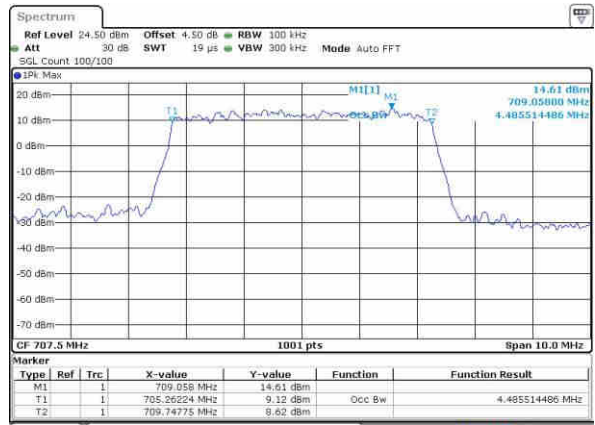

LTE Band 12

Lowest Channel / 5MHz / QPSK

Date: 21.OCT.2016 11:59:25

Lowest Channel / 5MHz / 16QAM

Date: 21.OCT.2016 11:59:38

Middle Channel / 5MHz / QPSK

Date: 21.OCT.2016 11:59:57

Middle Channel / 5MHz / 16QAM

Date: 21.OCT.2016 11:59:46

Highest Channel / 5MHz / QPSK

Date: 21.OCT.2016 12:00:07

Highest Channel / 5MHz / 16QAM

Date: 21.OCT.2016 12:00:18

LTE Band 12

Lowest Channel / 10MHz / QPSK

Date: 21.OCT.2016 12:16:05