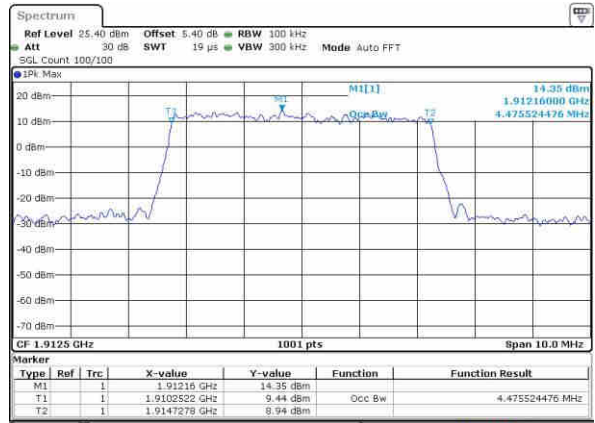

Middle Channel / 10MHz / 16QAM

Date: 21.OCT.2016 16:21:52

Highest Channel / 10MHz / QPSK

Date: 21.OCT.2016 16:24:14

Highest Channel / 10MHz / 16QAM

Date: 21.OCT.2016 16:24:24

LTE Band 25

Highest Channel / 1.4MHz / QPSK

Date: 21.OCT.2016 17:51:42

Highest Channel / 1.4MHz / 16QAM

Date: 21.OCT.2016 17:51:53

Highest Channel / 3MHz / QPSK

Date: 21.OCT.2016 16:55:19

Highest Channel / 3MHz / 16QAM

Date: 21.OCT.2016 16:55:29

Highest Channel / 5MHz / QPSK

Date: 21.OCT.2016 17:02:24

Highest Channel / 5MHz / 16QAM

Date: 21.OCT.2016 17:02:35

LTE Band 25

Highest Channel / 10MHz / QPSK

Date: 21 OCT 2016 17:09:30

Highest Channel / 10MHz / 16QAM

Date: 21 OCT 2016 17:09:41