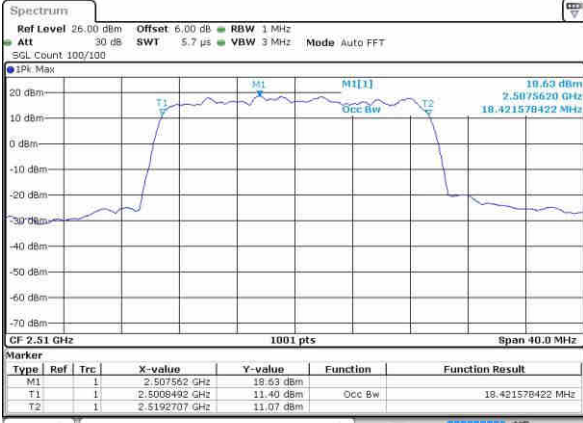

Highest Channel / 10MHz / QPSK

Date: 21.OCT.2016 03:06:39

Highest Channel / 10MHz / 16QAM

Date: 21.OCT.2016 03:07:00

LTE Band 7

Lowest Channel / 15MHz / QPSK

Date: 21.OCT.2016 03:22:18

Lowest Channel / 15MHz / 16QAM

Date: 21.OCT.2016 03:21:57

Middle Channel / 15MHz / QPSK

Date: 21.OCT.2016 03:22:39

Middle Channel / 15MHz / 16QAM

Date: 21.OCT.2016 03:23:00

Highest Channel / 15MHz / QPSK

Date: 21.OCT.2016 03:23:43

Highest Channel / 15MHz / 16QAM

Date: 21.OCT.2016 03:23:21

LTE Band 7

Lowest Channel / 20MHz / QPSK

Date: 21.OCT.2016 03:39:01

Lowest Channel / 20MHz / 16QAM

Date: 21.OCT.2016 03:38:40

Middle Channel / 20MHz / QPSK

Date: 21.OCT.2016 03:39:22