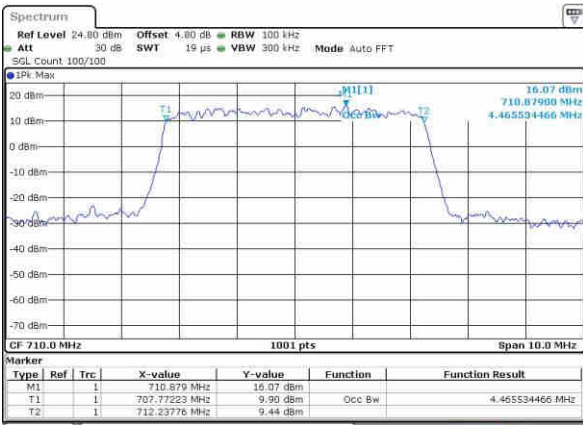

Middle Channel / 5MHz / QPSK

Date: 21.OCT.2016 16:05:01