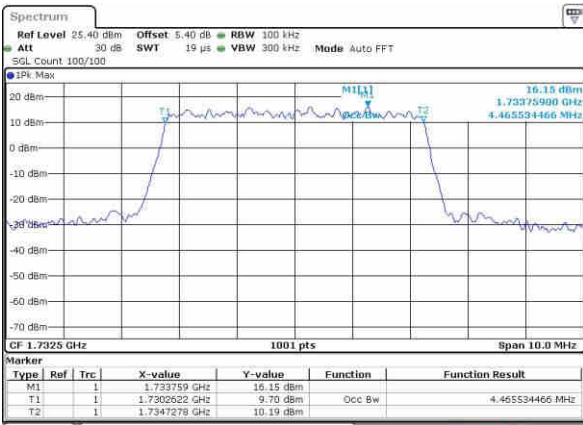

Highest Channel / 3MHz / 16QAM

Date: 20 OCT 2016 01:54:08

LTE Band 4

Lowest Channel / 5MHz / QPSK

Date: 20 OCT 2016 02:01:02

Lowest Channel / 5MHz / 16QAM

Date: 20 OCT 2016 02:01:13

Middle Channel / 5MHz / QPSK

Date: 20 OCT 2016 02:08:07

Middle Channel / 5MHz / 16QAM

Date: 20 OCT 2016 02:08:17

Highest Channel / 5MHz / QPSK

Date: 20 OCT 2016 02:19:39

Highest Channel / 5MHz / 16QAM

Date: 20 OCT 2016 02:10:50

LTE Band 4