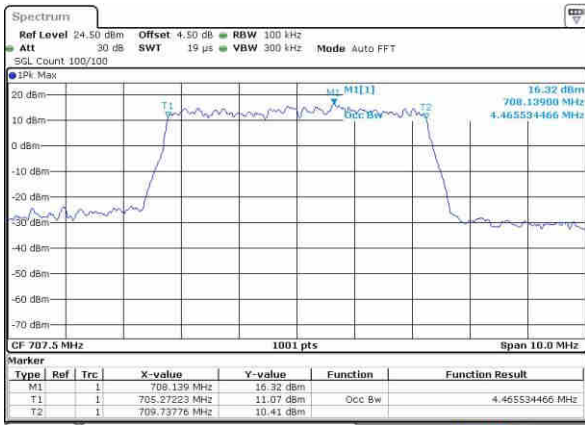

LTE Band 12

Lowest Channel / 5MHz / QPSK

Date: 21.OCT.2016 11:59:25

Lowest Channel / 5MHz / 16QAM

Date: 21.OCT.2016 11:59:38

Middle Channel / 5MHz / QPSK

Date: 21.OCT.2016 11:59:57

Middle Channel / 5MHz / 16QAM

Date: 21.OCT.2016 11:59:46

Highest Channel / 5MHz / QPSK

Date: 21.OCT.2016 12:00:07

Highest Channel / 5MHz / 16QAM

Date: 21.OCT.2016 12:00:18

LTE Band 12

Lowest Channel / 10MHz / QPSK

Date: 21.OCT.2016 12:16:05