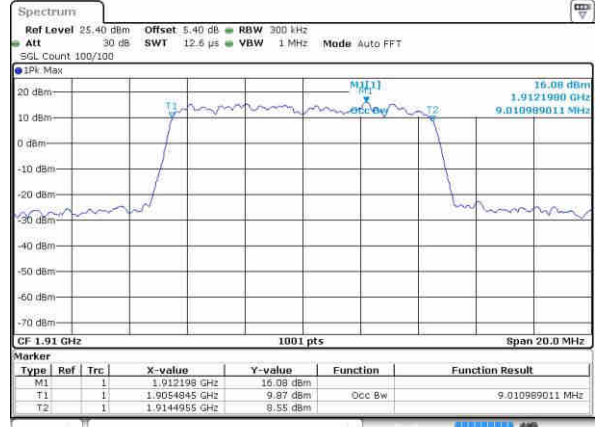

Date: 21.OCT.2016 17:02:24

Highest Channel / 5MHz / 16QAM

Date: 21.OCT.2016 17:02:35

LTE Band 25

Highest Channel / 10MHz / QPSK

Date: 21 OCT 2016 17:09:30

Highest Channel / 10MHz / 16QAM

Date: 21 OCT 2016 17:09:41

Highest Channel / 15MHz / QPSK

Date: 21 OCT 2016 17:16:36

Highest Channel / 15MHz / 16QAM

Date: 21 OCT 2016 17:16:47

Highest Channel / 20MHz / QPSK

Date: 21 OCT 2016 17:23:42

Highest Channel / 20MHz / 16QAM