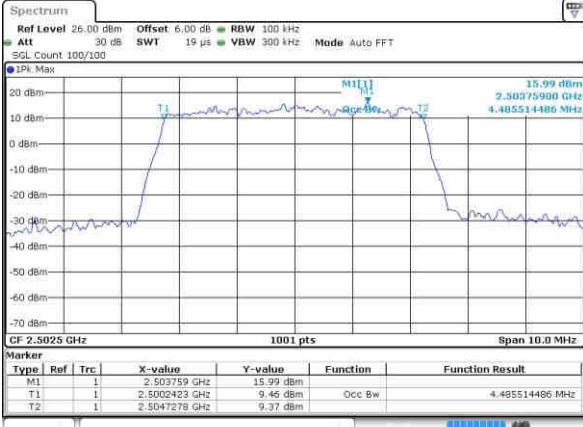

Highest Channel / 10MHz / 16QAM

Date: 20 OCT 2016 04:54:23

LTE Band 7

Lowest Channel / 5MHz / QPSK

Date: 21.OCT.2016 02:48:31

Lowest Channel / 5MHz / 16QAM

Date: 21.OCT.2016 02:48:53

Middle Channel / 5MHz / QPSK

Date: 21.OCT.2016 02:49:35

Middle Channel / 5MHz / 16QAM

Date: 21.OCT.2016 02:49:14

Highest Channel / 5MHz / QPSK

Date: 21.OCT.2016 02:49:56

Highest Channel / 5MHz / 16QAM

Date: 21.OCT.2016 02:50:17

LTE Band 7