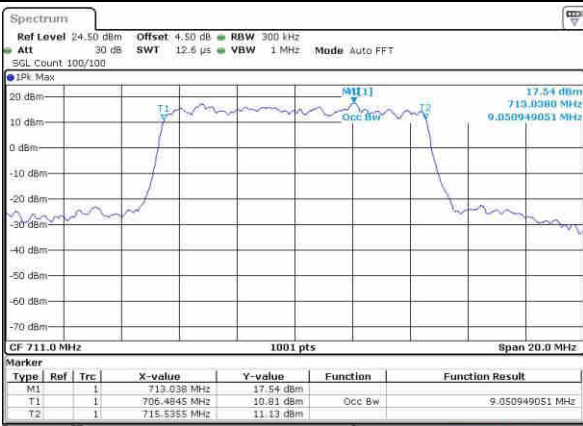

Date: 21.OCT.2016 11:59:46

Highest Channel / 5MHz / QPSK

Date: 21.OCT.2016 12:00:07

Highest Channel / 5MHz / 16QAM

Date: 21.OCT.2016 12:00:18

LTE Band 12

Lowest Channel / 10MHz / QPSK

Date: 21.OCT.2016 12:16:05

Lowest Channel / 10MHz / 16QAM

Date: 21.OCT.2016 12:16:16

Middle Channel / 10MHz / QPSK

Date: 21.OCT.2016 12:16:37

Middle Channel / 10MHz / 16QAM

Date: 21.OCT.2016 12:16:26

Highest Channel / 10MHz / QPSK

Date: 21.OCT.2016 12:16:48

Highest Channel / 10MHz / 16QAM

Date: 21.OCT.2016 12:16:58

LTE Band 13

Lowest Channel / 5MHz / QPSK

Date: 21.OCT.2016 12:44:24

Lowest Channel / 5MHz / 16QAM

Date: 21.OCT.2016 12:44:34

Middle Channel / 5MHz / QPSK