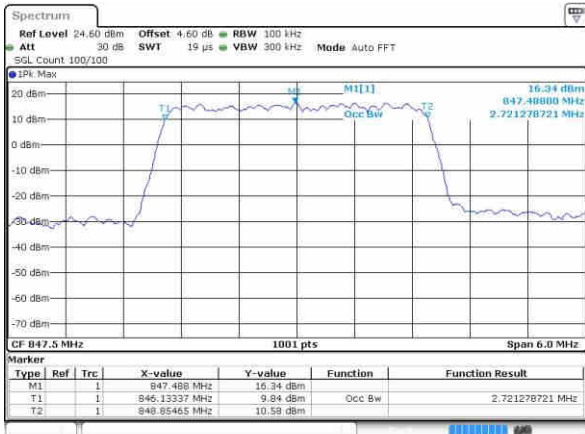

Highest Channel / 3MHz / QPSK

Date: 20.OCT.2016 04:12:46