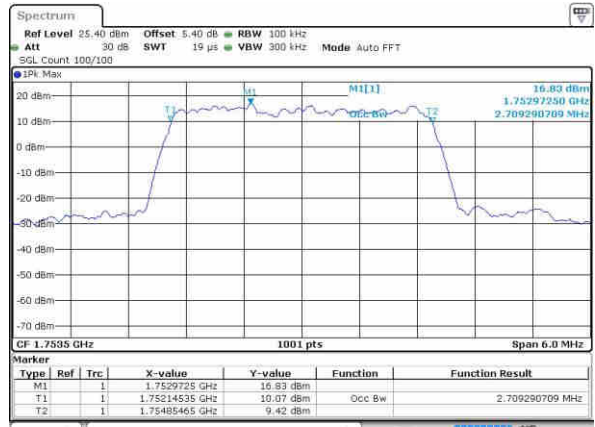

Date: 20 OCT 2016 01:34:54

Highest Channel / 1.4MHz / QPSK

Date: 20 OCT 2016 01:37:16

Highest Channel / 1.4MHz / 16QAM

Date: 20 OCT 2016 01:37:27

LTE Band 4

Lowest Channel / 3MHz / QPSK

Date: 20 OCT 2016 01:44:21

Lowest Channel / 3MHz / 16QAM

Date: 20 OCT 2016 01:44:31

Middle Channel / 3MHz / QPSK

Date: 20 OCT 2016 01:51:25

Middle Channel / 3MHz / 16QAM

Date: 20 OCT 2016 01:51:36

Highest Channel / 3MHz / QPSK

Date: 20 OCT 2016 01:53:58

Highest Channel / 3MHz / 16QAM

Date: 20 OCT 2016 01:54:08

LTE Band 4

Lowest Channel / 5MHz / QPSK

Date: 20 OCT 2016 02:01:02

Lowest Channel / 5MHz / 16QAM

Date: 20 OCT 2016 02:01:13

Middle Channel / 5MHz / QPSK