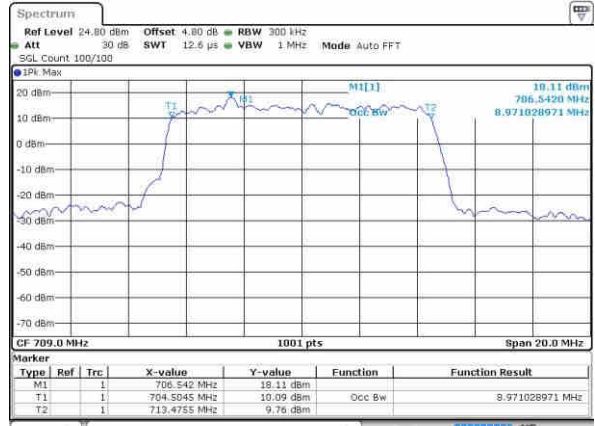

Date: 21.OCT.2016 16:07:44

LTE Band 17

Lowest Channel / 10MHz / QPSK

Date: 21.OCT.2016 16:14:37

Lowest Channel / 10MHz / 16QAM

Date: 21.OCT.2016 16:14:48

Middle Channel / 10MHz / QPSK

Date: 21.OCT.2016 16:21:42

Middle Channel / 10MHz / 16QAM

Date: 21.OCT.2016 16:21:52

Highest Channel / 10MHz / QPSK

Date: 21.OCT.2016 16:24:14

Highest Channel / 10MHz / 16QAM

Date: 21.OCT.2016 16:24:24

LTE Band 25

Highest Channel / 1.4MHz / QPSK