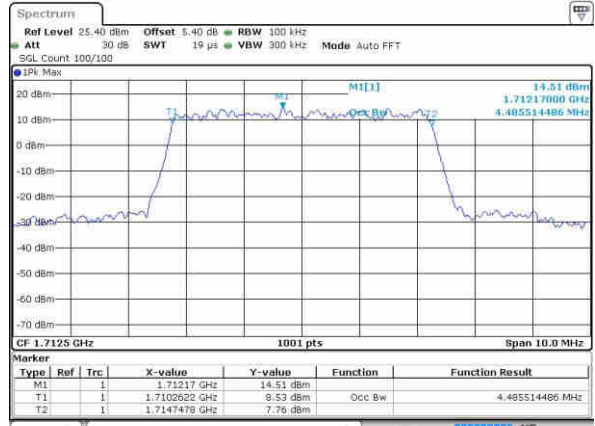

Highest Channel / 3MHz / 16QAM

Date: 20 OCT 2016 01:54:08

LTE Band 4

Lowest Channel / 5MHz / QPSK

Date: 20 OCT 2016 02:01:02

Lowest Channel / 5MHz / 16QAM

Date: 20 OCT 2016 02:01:13

Middle Channel / 5MHz / QPSK

Date: 20 OCT 2016 02:08:07

Middle Channel / 5MHz / 16QAM

Date: 20 OCT 2016 02:08:17

Highest Channel / 5MHz / QPSK

Date: 20 OCT 2016 02:19:39

Highest Channel / 5MHz / 16QAM

Date: 20 OCT 2016 02:10:50

LTE Band 4