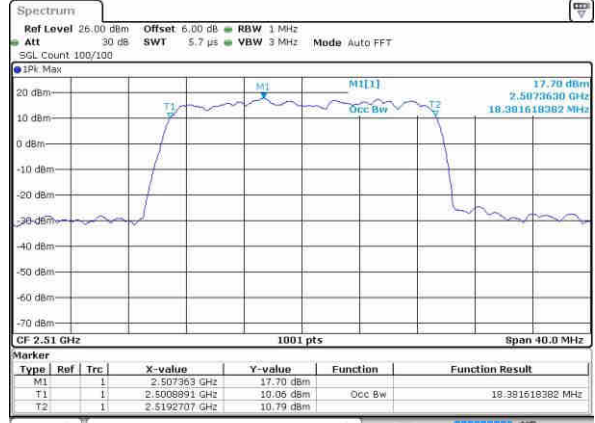

Date: 21.OCT.2016 03:23:21

LTE Band 7

Lowest Channel / 20MHz / QPSK

Date: 21.OCT.2016 03:39:01

Lowest Channel / 20MHz / 16QAM

Date: 21.OCT.2016 03:38:40

Middle Channel / 20MHz / QPSK

Date: 21.OCT.2016 03:39:22

Middle Channel / 20MHz / 16QAM

Date: 21.OCT.2016 03:39:43

Highest Channel / 20MHz / QPSK

Date: 21.OCT.2016 03:40:28

Highest Channel / 20MHz / 16QAM

Date: 21.OCT.2016 03:40:05

LTE Band 12

Lowest Channel / 1.4MHz / QPSK