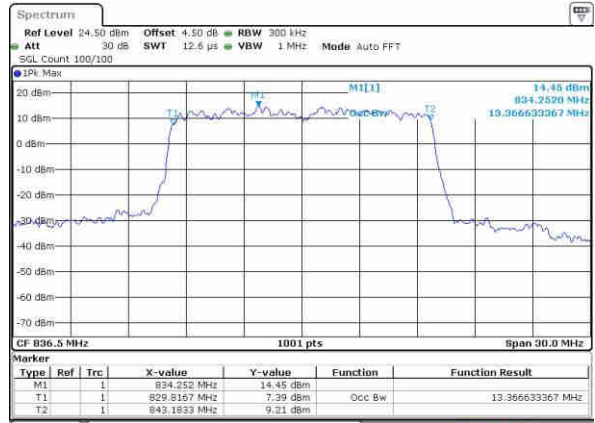

Date: 22.OCT.2016 02:58:28

Highest Channel / 10MHz / QPSK

Date: 22.OCT.2016 02:57:35

Highest Channel / 10MHz / 16QAM

Date: 22.OCT.2016 02:58:21

LTE Band 26

Lowest Channel / 15MHz / QPSK

Date: 22.OCT.2016 03:14:28

Lowest Channel / 15MHz / 16QAM

Date: 22.OCT.2016 03:16:10

Middle Channel / 15MHz / QPSK

Date: 22.OCT.2016 03:17:17

Middle Channel / 15MHz / 16QAM

Date: 22.OCT.2016 03:16:51

Highest Channel / 15MHz / QPSK

Date: 22.OCT.2016 03:18:11

Highest Channel / 15MHz / 16QAM

Date: 22.OCT.2016 03:18:35

LTE Band 38

Lowest Channel / 5MHz / QPSK

Date: 21.OCT.2016 21:08:18

Lowest Channel / 5MHz / 16QAM

Date: 21.OCT.2016 21:09:26

Middle Channel / 5MHz / QPSK