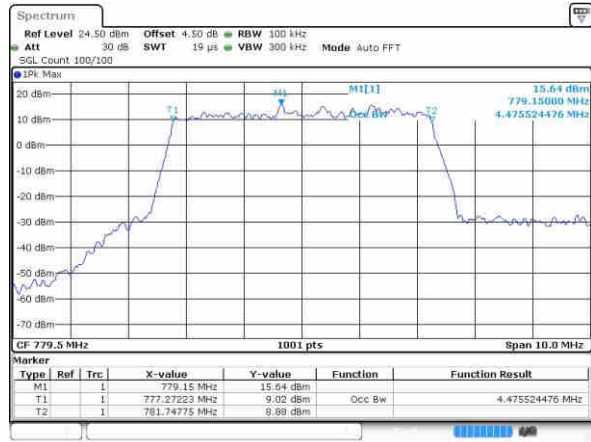

Highest Channel / 10MHz / 16QAM

Date: 21.OCT.2016 12:16:58

LTE Band 13

Lowest Channel / 5MHz / QPSK

Date: 21.OCT.2016 12:44:24

Lowest Channel / 5MHz / 16QAM

Date: 21.OCT.2016 12:44:34

Middle Channel / 5MHz / QPSK