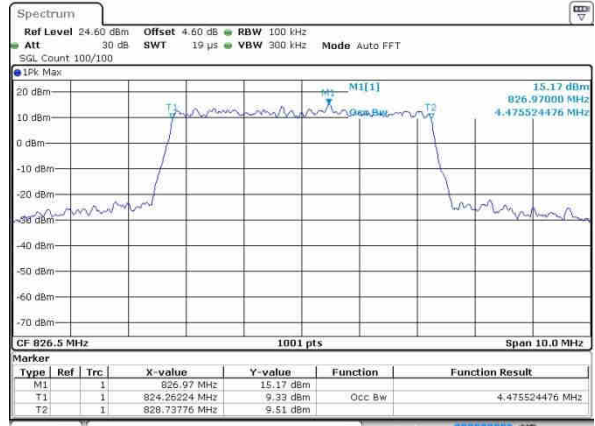

Lowest Channel / 5MHz / 16QAM

Date: 20 OCT 2016 04:22:06