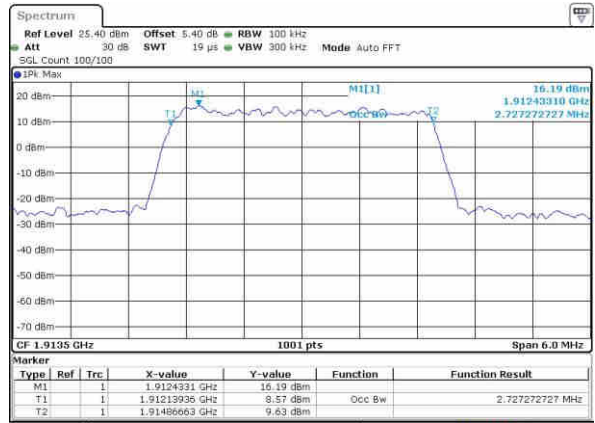

Middle Channel / 10MHz / 16QAM

Date: 21.OCT.2016 16:21:52

Highest Channel / 10MHz / QPSK

Date: 21.OCT.2016 16:24:14

Highest Channel / 10MHz / 16QAM

Date: 21.OCT.2016 16:24:24

LTE Band 25

Highest Channel / 1.4MHz / QPSK

Date: 21.OCT.2016 17:51:42

Highest Channel / 1.4MHz / 16QAM

Date: 21.OCT.2016 17:51:53

Highest Channel / 3MHz / QPSK

Date: 21.OCT.2016 16:55:19

Highest Channel / 3MHz / 16QAM

Date: 21.OCT.2016 16:55:29

Highest Channel / 5MHz / QPSK

Date: 21.OCT.2016 17:02:24

Highest Channel / 5MHz / 16QAM

Date: 21.OCT.2016 17:02:35

LTE Band 25

Highest Channel / 10MHz / QPSK

Date: 21 OCT 2016 17:09:30

Highest Channel / 10MHz / 16QAM

Date: 21 OCT 2016 17:09:41