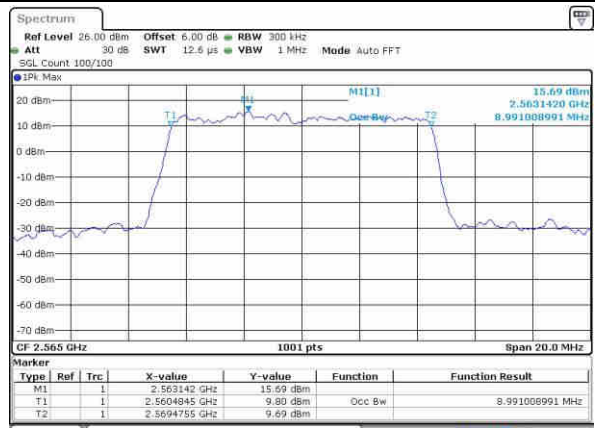

Highest Channel / 10MHz / QPSK

Date: 21.OCT.2016 03:06:39

Highest Channel / 10MHz / 16QAM

Date: 21.OCT.2016 03:07:00

LTE Band 7

Lowest Channel / 15MHz / QPSK

Date: 21.OCT.2016 03:22:18

Lowest Channel / 15MHz / 16QAM