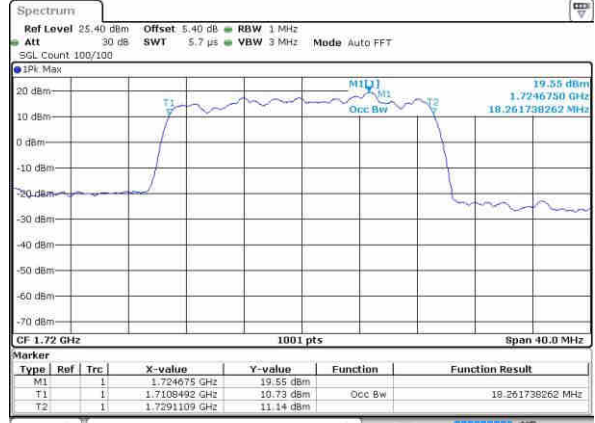

Date: 20 OCT 2016 02:51:32

LTE Band 4

Lowest Channel / 20MHz / QPSK

Date: 20 OCT 2016 02:58:26

Lowest Channel / 20MHz / 16QAM

Date: 20 OCT 2016 02:58:37

Middle Channel / 20MHz / QPSK

Date: 20 OCT 2016 03:05:30

Middle Channel / 20MHz / 16QAM

Date: 20 OCT 2016 03:05:41

Highest Channel / 20MHz / QPSK

Date: 20 OCT 2016 03:08:03

Highest Channel / 20MHz / 16QAM

Date: 20 OCT 2016 03:08:13

LTE Band 5

Lowest Channel / 1.4MHz / QPSK