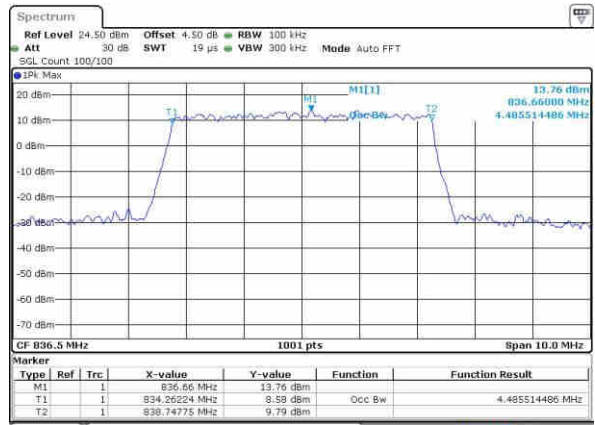

Middle Channel / 5MHz / 16QAM

Date: 22.OCT.2016 02:40:19