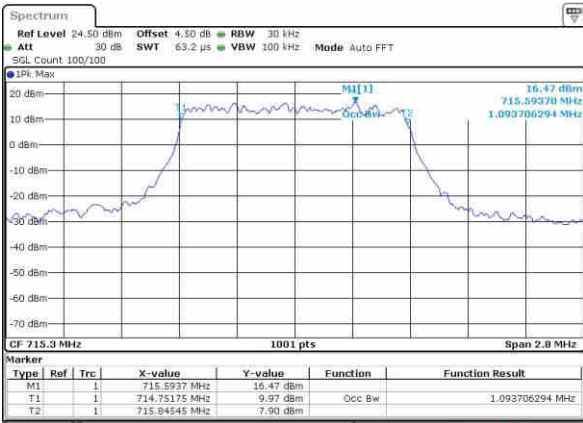

Middle Channel / 20MHz / 16QAM

Date: 21.OCT.2016 03:39:43

Highest Channel / 20MHz / QPSK

Date: 21.OCT.2016 03:40:28

Highest Channel / 20MHz / 16QAM

Date: 21.OCT.2016 03:40:05

LTE Band 12

Lowest Channel / 1.4MHz / QPSK

Date: 21.OCT.2016 11:26:04

Lowest Channel / 1.4MHz / 16QAM

Date: 21.OCT.2016 11:26:14

Middle Channel / 1.4MHz / QPSK

Date: 21.OCT.2016 11:26:36

Middle Channel / 1.4MHz / 16QAM

Date: 21.OCT.2016 11:26:25

Highest Channel / 1.4MHz / QPSK

Date: 21.OCT.2016 11:26:46

Highest Channel / 1.4MHz / 16QAM

Date: 21.OCT.2016 11:26:57

LTE Band 12

Lowest Channel / 3MHz / QPSK

Date: 21.OCT.2016 11:42:45

Lowest Channel / 3MHz / 16QAM

Date: 21.OCT.2016 11:42:55