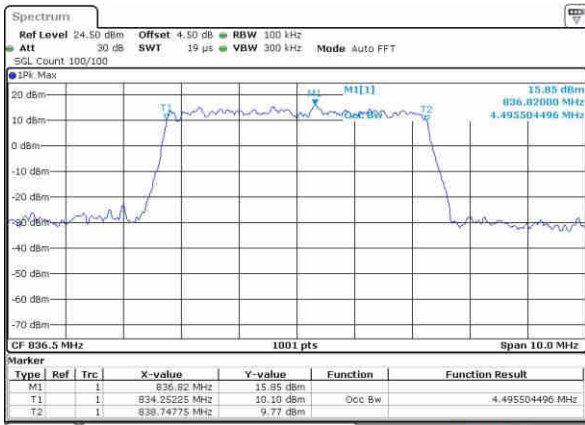

Middle Channel / 5MHz / QPSK

Date: 22.OCT.2016 02:40:52