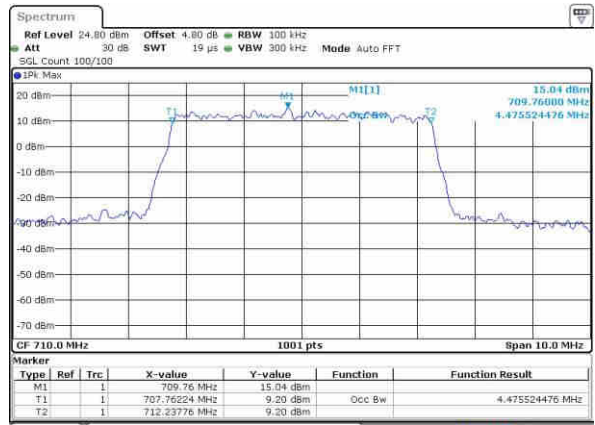

Middle Channel / 5MHz / 16QAM

Date: 21.OCT.2016 16:05:12