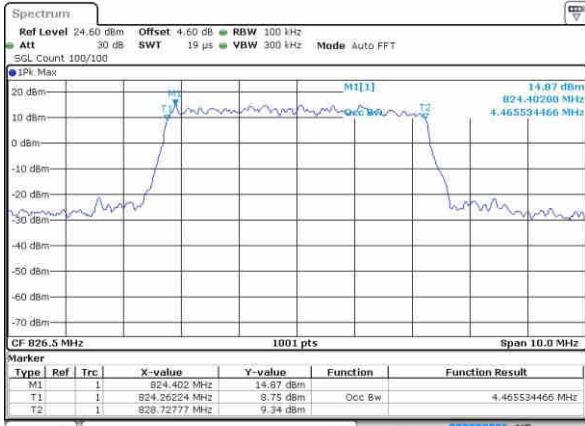

Date: 20 OCT 2016 03:52:07

Highest Channel / 1.4MHz / 16QAM

Date: 20 OCT 2016 03:52:18

LTE Band 5

Lowest Channel / 3MHz / QPSK

Date: 20.OCT.2016 04:01:11

Lowest Channel / 3MHz / 16QAM

Date: 20.OCT.2016 04:01:21

Middle Channel / 3MHz / QPSK

Date: 20.OCT.2016 04:10:14

Middle Channel / 3MHz / 16QAM

Date: 20.OCT.2016 04:10:25

Highest Channel / 3MHz / QPSK

Date: 20.OCT.2016 04:12:46

Highest Channel / 3MHz / 16QAM

Date: 20.OCT.2016 04:12:57

LTE Band 5

Lowest Channel / 5MHz / QPSK

Date: 20 OCT 2016 04:21:55

Lowest Channel / 5MHz / 16QAM

Date: 20 OCT 2016 04:22:06

Middle Channel / 5MHz / QPSK

Date: 20 OCT 2016 04:31:02

Middle Channel / 5MHz / 16QAM