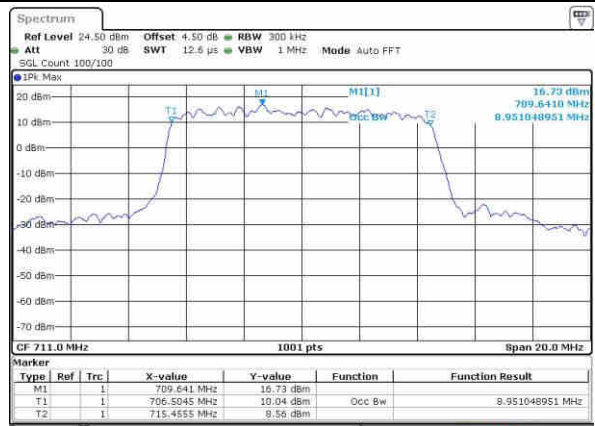

Date: 21.OCT.2016 11:59:46

Highest Channel / 5MHz / QPSK

Date: 21.OCT.2016 12:00:07

Highest Channel / 5MHz / 16QAM

Date: 21.OCT.2016 12:00:18

LTE Band 12

Lowest Channel / 10MHz / QPSK

Date: 21.OCT.2016 12:16:05

Lowest Channel / 10MHz / 16QAM

Date: 21.OCT.2016 12:16:16

Middle Channel / 10MHz / QPSK

Date: 21.OCT.2016 12:16:37

Middle Channel / 10MHz / 16QAM

Date: 21.OCT.2016 12:16:26

Highest Channel / 10MHz / QPSK

Date: 21.OCT.2016 12:16:48

Highest Channel / 10MHz / 16QAM

Date: 21.OCT.2016 12:16:58

LTE Band 13

Lowest Channel / 5MHz / QPSK

Date: 21.OCT.2016 12:44:24

Lowest Channel / 5MHz / 16QAM

Date: 21.OCT.2016 12:44:34

Middle Channel / 5MHz / QPSK