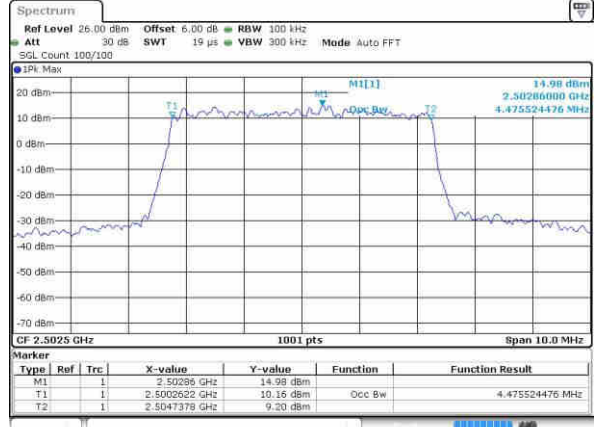

Highest Channel / 10MHz / 16QAM

Date: 20 OCT 2016 04:54:23

LTE Band 7

Lowest Channel / 5MHz / QPSK

Date: 21.OCT.2016 02:48:31

Lowest Channel / 5MHz / 16QAM

Date: 21.OCT.2016 02:48:53

Middle Channel / 5MHz / QPSK

Date: 21.OCT.2016 02:49:35

Middle Channel / 5MHz / 16QAM

Date: 21.OCT.2016 02:49:14

Highest Channel / 5MHz / QPSK

Date: 21.OCT.2016 02:49:56

Highest Channel / 5MHz / 16QAM

Date: 21.OCT.2016 02:50:17

LTE Band 7