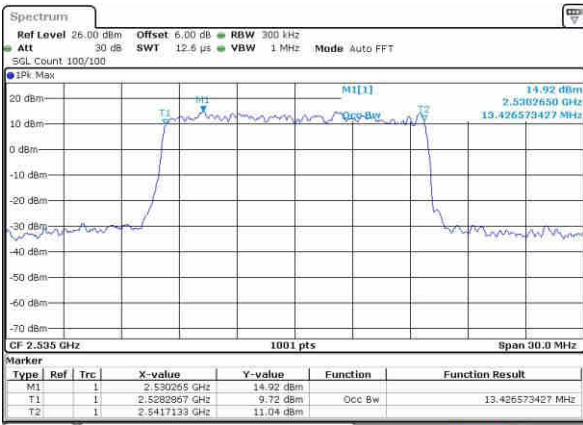

Middle Channel / 15MHz / QPSK

Date: 21.OCT.2016 03:22:39