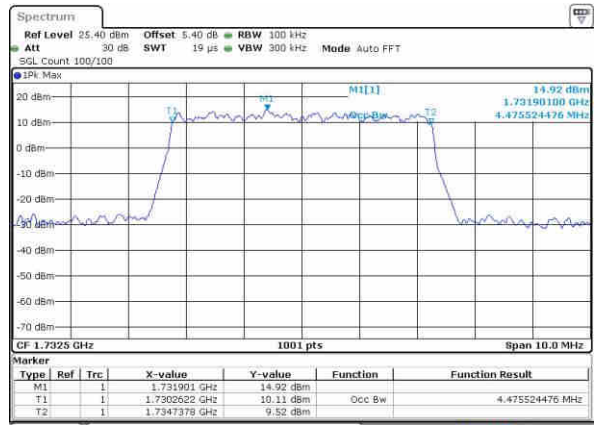

Highest Channel / 3MHz / 16QAM

Date: 20 OCT 2016 01:54:08

LTE Band 4

Lowest Channel / 5MHz / QPSK

Date: 20 OCT 2016 02:01:02

Lowest Channel / 5MHz / 16QAM

Date: 20 OCT 2016 02:01:13

Middle Channel / 5MHz / QPSK

Date: 20 OCT 2016 02:08:07

Middle Channel / 5MHz / 16QAM

Date: 20 OCT 2016 02:08:17

Highest Channel / 5MHz / QPSK

Date: 20 OCT 2016 02:19:39

Highest Channel / 5MHz / 16QAM

Date: 20 OCT 2016 02:10:50

LTE Band 4