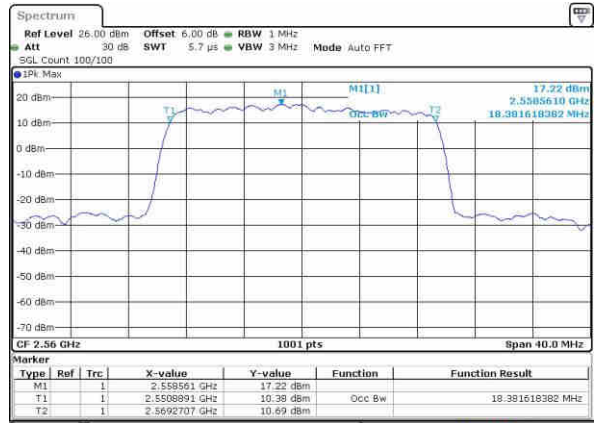

Date: 21.OCT.2016 03:23:21

LTE Band 7

Lowest Channel / 20MHz / QPSK

Date: 21.OCT.2016 03:39:01

Lowest Channel / 20MHz / 16QAM

Date: 21.OCT.2016 03:38:40

Middle Channel / 20MHz / QPSK

Date: 21.OCT.2016 03:39:22

Middle Channel / 20MHz / 16QAM

Date: 21.OCT.2016 03:39:43

Highest Channel / 20MHz / QPSK

Date: 21.OCT.2016 03:40:28

Highest Channel / 20MHz / 16QAM

Date: 21.OCT.2016 03:40:05

LTE Band 12

Lowest Channel / 1.4MHz / QPSK

Date: 21.OCT.2016 11:26:04

Lowest Channel / 1.4MHz / 16QAM

Date: 21.OCT.2016 11:26:14

Middle Channel / 1.4MHz / QPSK

Date: 21.OCT.2016 11:26:36

Middle Channel / 1.4MHz / 16QAM

Date: 21.OCT.2016 11:26:25

Highest Channel / 1.4MHz / QPSK