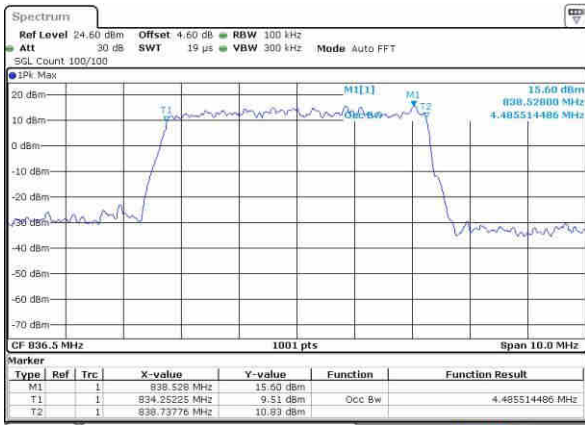

LTE Band 5

Lowest Channel / 5MHz / QPSK

Date: 20 OCT 2016 04:21:55

Lowest Channel / 5MHz / 16QAM

Date: 20 OCT 2016 04:22:06

Middle Channel / 5MHz / QPSK

Date: 20 OCT 2016 04:31:02

Middle Channel / 5MHz / 16QAM

Date: 20 OCT 2016 04:31:12

Highest Channel / 5MHz / QPSK

Date: 20 OCT 2016 04:33:33

Highest Channel / 5MHz / 16QAM

Date: 20 OCT 2016 04:33:44

LTE Band 5

Lowest Channel / 10MHz / QPSK

Date: 20 OCT 2016 04:42:37