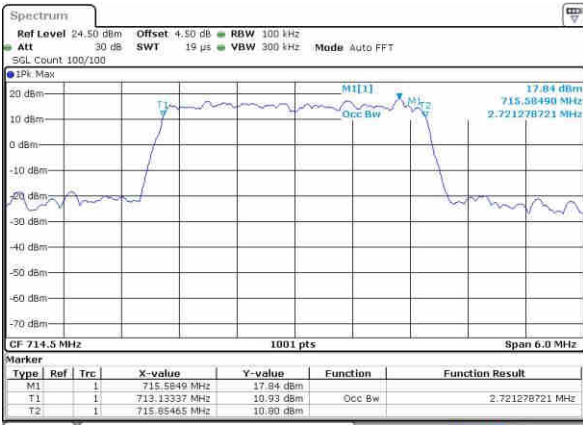

Middle Channel / 3MHz / QPSK

Date: 21.OCT.2016 11:43:17

Middle Channel / 3MHz / 16QAM

Date: 21.OCT.2016 11:43:08

Highest Channel / 3MHz / QPSK

Date: 21.OCT.2016 11:43:27

Highest Channel / 3MHz / 16QAM

Date: 21.OCT.2016 11:43:38