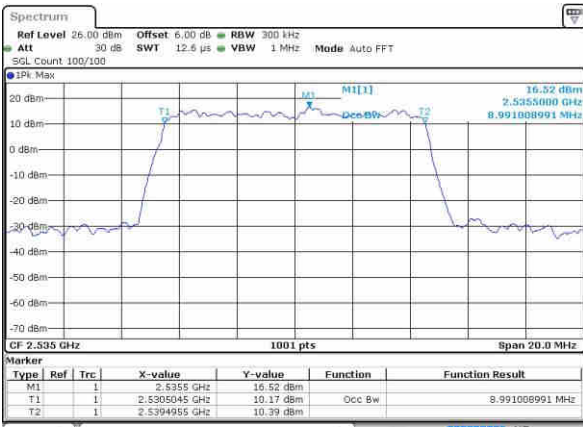

Lowest Channel / 10MHz / QPSK

Date: 21.OCT.2016 03:05:15

Lowest Channel / 10MHz / 16QAM

Date: 21.OCT.2016 03:05:36

Middle Channel / 10MHz / QPSK

Date: 21.OCT.2016 03:06:18

Middle Channel / 10MHz / 16QAM

Date: 21.OCT.2016 03:05:57

Highest Channel / 10MHz / QPSK

Date: 21.OCT.2016 03:06:39

Highest Channel / 10MHz / 16QAM

Date: 21.OCT.2016 03:07:00

LTE Band 7

Lowest Channel / 15MHz / QPSK

Date: 21.OCT.2016 03:22:18

Lowest Channel / 15MHz / 16QAM