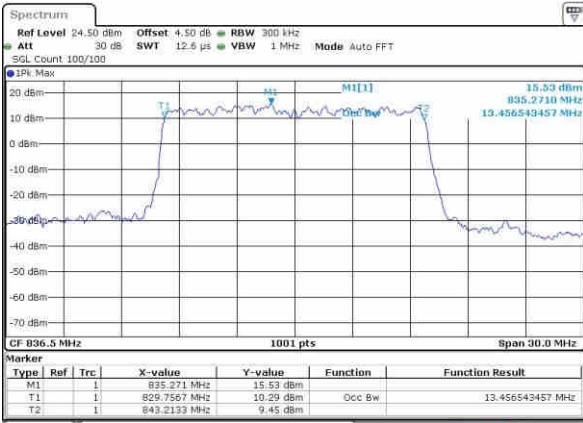

Middle Channel / 15MHz / QPSK

Date: 22.OCT.2016 03:17:17