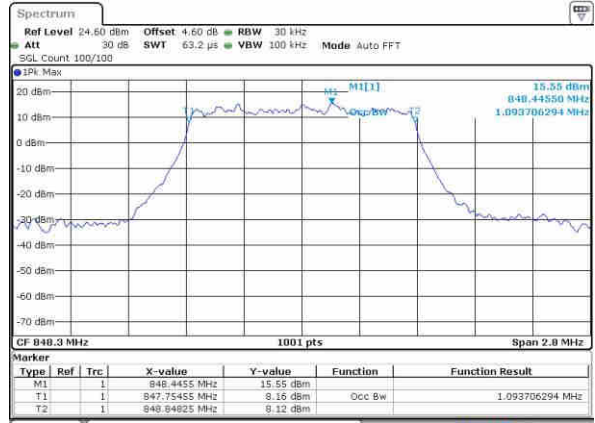

Middle Channel / 20MHz / 16QAM

Date: 20 OCT 2016 03:05:41

Highest Channel / 20MHz / QPSK

Date: 20 OCT 2016 03:08:03

Highest Channel / 20MHz / 16QAM

Date: 20 OCT 2016 03:08:13

LTE Band 5

Lowest Channel / 1.4MHz / QPSK

Date: 20 OCT 2016 03:40:32

Lowest Channel / 1.4MHz / 16QAM

Date: 20 OCT 2016 03:40:42

Middle Channel / 1.4MHz / QPSK

Date: 20 OCT 2016 03:49:35

Middle Channel / 1.4MHz / 16QAM

Date: 20 OCT 2016 03:49:46

Highest Channel / 1.4MHz / QPSK

Date: 20 OCT 2016 03:52:07

Highest Channel / 1.4MHz / 16QAM

Date: 20 OCT 2016 03:52:18

LTE Band 5

Lowest Channel / 3MHz / QPSK

Date: 20.OCT.2016 04:01:11

Lowest Channel / 3MHz / 16QAM

Date: 20.OCT.2016 04:01:21