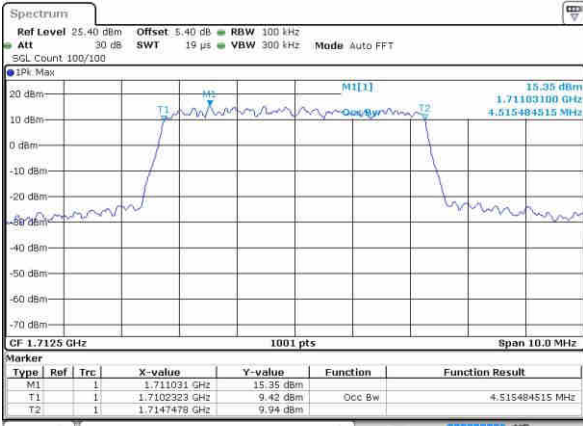

Highest Channel / 3MHz / 16QAM

Date: 20 OCT 2016 01:54:08

LTE Band 4

Lowest Channel / 5MHz / QPSK

Date: 20 OCT 2016 02:01:02

Lowest Channel / 5MHz / 16QAM

Date: 20 OCT 2016 02:01:13

Middle Channel / 5MHz / QPSK