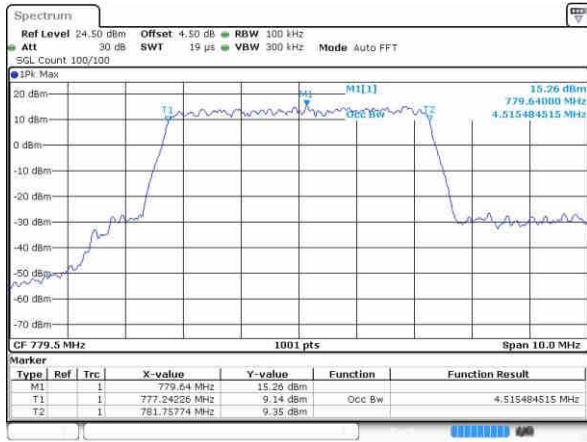

Highest Channel / 10MHz / 16QAM

Date: 21.OCT.2016 12:16:58

LTE Band 13

Lowest Channel / 5MHz / QPSK

Date: 21.OCT.2016 12:44:24

Lowest Channel / 5MHz / 16QAM

Date: 21.OCT.2016 12:44:34

Middle Channel / 5MHz / QPSK