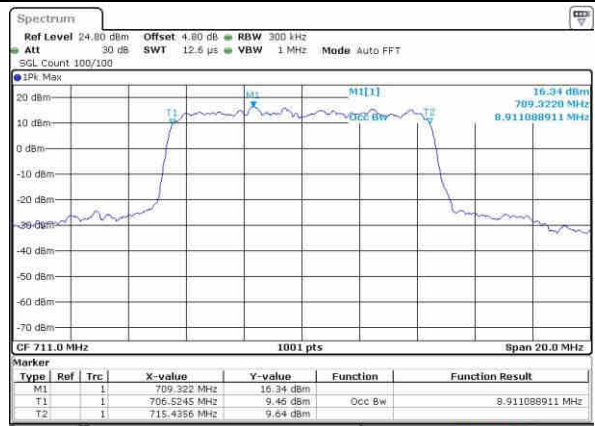

Middle Channel / 10MHz / 16QAM

Date: 21.OCT.2016 16:21:52

Highest Channel / 10MHz / QPSK

Date: 21.OCT.2016 16:24:14

Highest Channel / 10MHz / 16QAM

Date: 21.OCT.2016 16:24:24

LTE Band 25

Highest Channel / 1.4MHz / QPSK

Date: 21.OCT.2016 17:51:42

Highest Channel / 1.4MHz / 16QAM

Date: 21.OCT.2016 17:51:53

Highest Channel / 3MHz / QPSK

Date: 21.OCT.2016 16:55:19

Highest Channel / 3MHz / 16QAM

Date: 21.OCT.2016 16:55:29

Highest Channel / 5MHz / QPSK