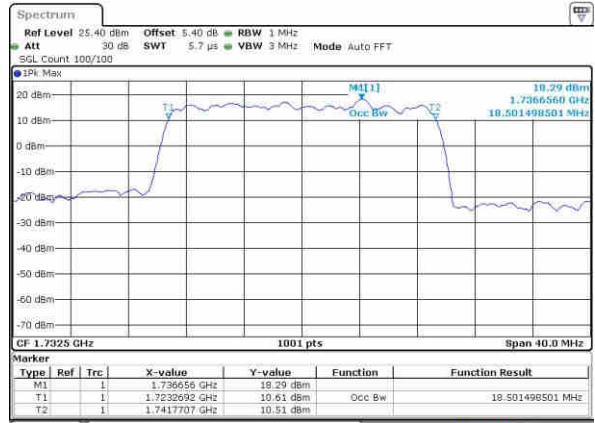

Date: 20 OCT 2016 02:51:32

LTE Band 4

Lowest Channel / 20MHz / QPSK

Date: 20 OCT 2016 02:58:26

Lowest Channel / 20MHz / 16QAM

Date: 20 OCT 2016 02:58:37

Middle Channel / 20MHz / QPSK

Date: 20 OCT 2016 03:05:30

Middle Channel / 20MHz / 16QAM

Date: 20 OCT 2016 03:05:41

Highest Channel / 20MHz / QPSK

Date: 20 OCT 2016 03:08:03

Highest Channel / 20MHz / 16QAM

Date: 20 OCT 2016 03:08:13

LTE Band 5

Lowest Channel / 1.4MHz / QPSK