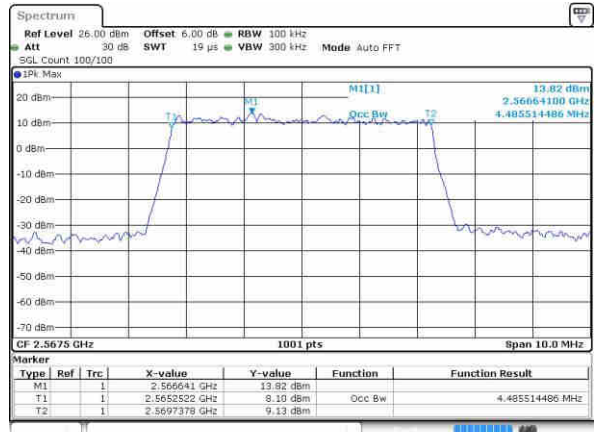

Highest Channel / 10MHz / 16QAM

Date: 20 OCT 2016 04:54:23

LTE Band 7

Lowest Channel / 5MHz / QPSK

Date: 21.OCT.2016 02:48:31

Lowest Channel / 5MHz / 16QAM

Date: 21.OCT.2016 02:48:53

Middle Channel / 5MHz / QPSK

Date: 21.OCT.2016 02:49:35

Middle Channel / 5MHz / 16QAM

Date: 21.OCT.2016 02:49:14

Highest Channel / 5MHz / QPSK

Date: 21.OCT.2016 02:49:56

Highest Channel / 5MHz / 16QAM

Date: 21.OCT.2016 02:50:17

LTE Band 7