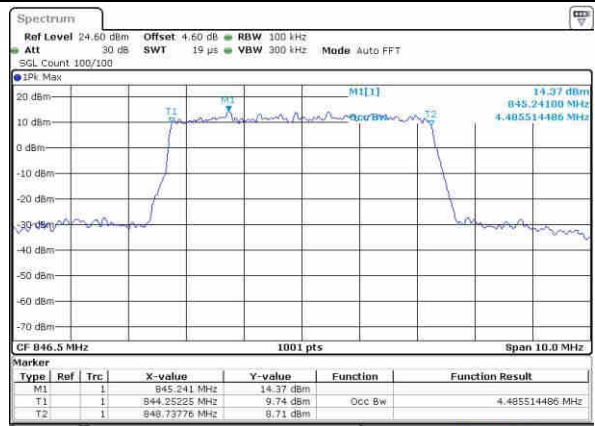

LTE Band 5

Lowest Channel / 5MHz / QPSK

Date: 20 OCT 2016 04:21:55

Lowest Channel / 5MHz / 16QAM

Date: 20 OCT 2016 04:22:06

Middle Channel / 5MHz / QPSK

Date: 20 OCT 2016 04:31:02

Middle Channel / 5MHz / 16QAM

Date: 20 OCT 2016 04:31:12

Highest Channel / 5MHz / QPSK

Date: 20 OCT 2016 04:33:33

Highest Channel / 5MHz / 16QAM

Date: 20 OCT 2016 04:33:44

LTE Band 5

Lowest Channel / 10MHz / QPSK

Date: 20 OCT 2016 04:42:37