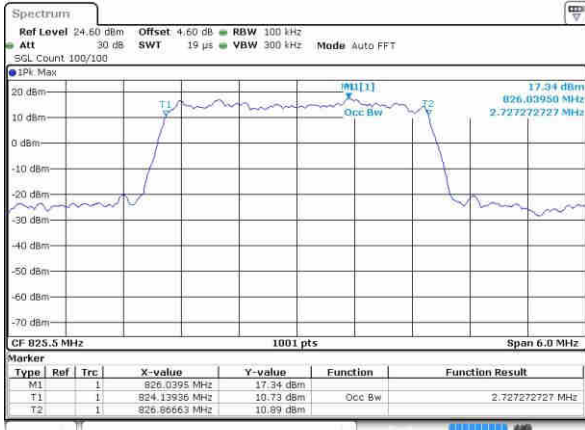

Date: 20 OCT 2016 03:52:07

Highest Channel / 1.4MHz / 16QAM

Date: 20 OCT 2016 03:52:18

LTE Band 5

Lowest Channel / 3MHz / QPSK

Date: 20.OCT.2016 04:01:11

Lowest Channel / 3MHz / 16QAM

Date: 20.OCT.2016 04:01:21