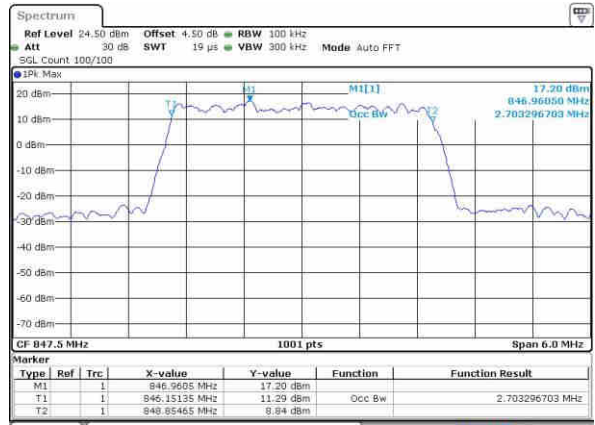

Middle Channel / 1.4MHz / 16QAM

Date: 22.OCT.2016 01:45:17

Highest Channel / 1.4MHz / QPSK

Date: 22.OCT.2016 01:46:32

Highest Channel / 1.4MHz / 16QAM

Date: 22.OCT.2016 01:47:28

LTE Band 26

Lowest Channel / 3MHz / QPSK

Date: 22.OCT.2016 02:07:03

Lowest Channel / 3MHz / 16QAM

Date: 22.OCT.2016 02:07:39

Middle Channel / 3MHz / QPSK

Date: 22.OCT.2016 02:09:34

Middle Channel / 3MHz / 16QAM

Date: 22.OCT.2016 02:08:58

Highest Channel / 3MHz / QPSK

Date: 22.OCT.2016 02:10:52

Highest Channel / 3MHz / 16QAM

Date: 22.OCT.2016 02:11:38

LTE Band 26

Lowest Channel / 5MHz / QPSK

Date: 22.OCT.2016 02:30:51

Lowest Channel / 5MHz / 16QAM

Date: 22.OCT.2016 02:33:48