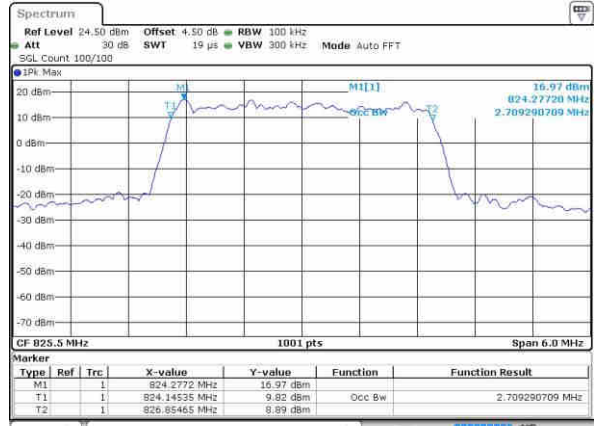

Lowest Channel / 3MHz / 16QAM

Date: 22.OCT.2016 02:07:39