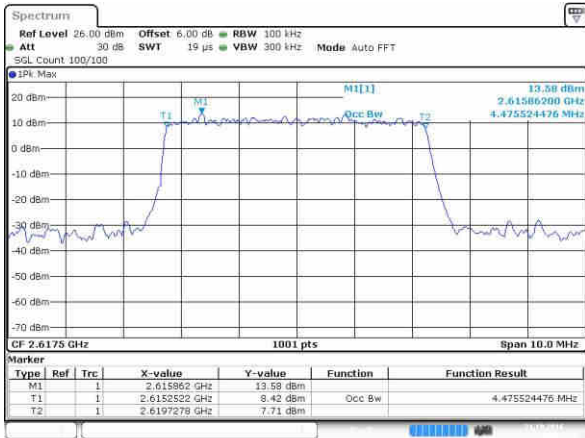

Highest Channel / 5MHz / QPSK

Date: 21.OCT.2016 21:08:57