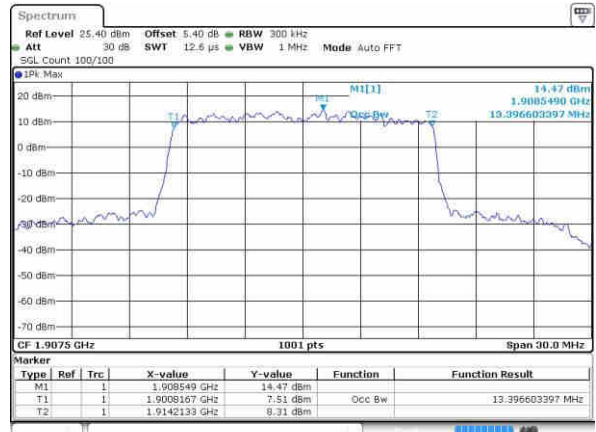

Date: 21.OCT.2016 17:02:24

Highest Channel / 5MHz / 16QAM

Date: 21.OCT.2016 17:02:35

LTE Band 25

Highest Channel / 10MHz / QPSK

Date: 21 OCT 2016 17:09:30

Highest Channel / 10MHz / 16QAM

Date: 21 OCT 2016 17:09:41

Highest Channel / 15MHz / QPSK

Date: 21 OCT 2016 17:16:36

Highest Channel / 15MHz / 16QAM

Date: 21 OCT 2016 17:16:47

Highest Channel / 20MHz / QPSK

Date: 21 OCT 2016 17:23:42

Highest Channel / 20MHz / 16QAM