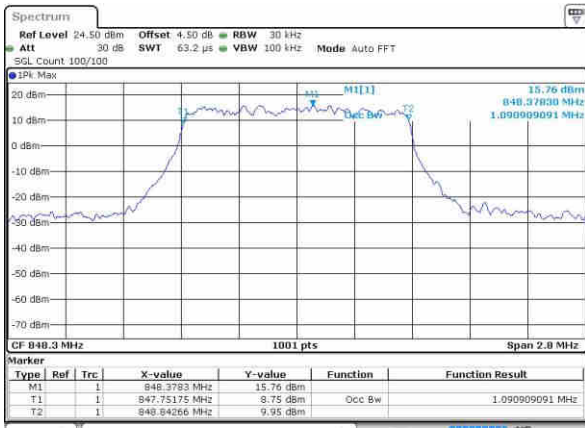

Date: 21 OCT 2016 17:23:52

LTE Band 26

Lowest Channel / 1.4MHz / QPSK

Date: 22.OCT.2016 01:43:15

Lowest Channel / 1.4MHz / 16QAM

Date: 22.OCT.2016 01:43:42

Middle Channel / 1.4MHz / QPSK

Date: 22.OCT.2016 01:45:43

Middle Channel / 1.4MHz / 16QAM

Date: 22.OCT.2016 01:45:17

Highest Channel / 1.4MHz / QPSK

Date: 22.OCT.2016 01:46:32

Highest Channel / 1.4MHz / 16QAM

Date: 22.OCT.2016 01:47:28

LTE Band 26

Lowest Channel / 3MHz / QPSK