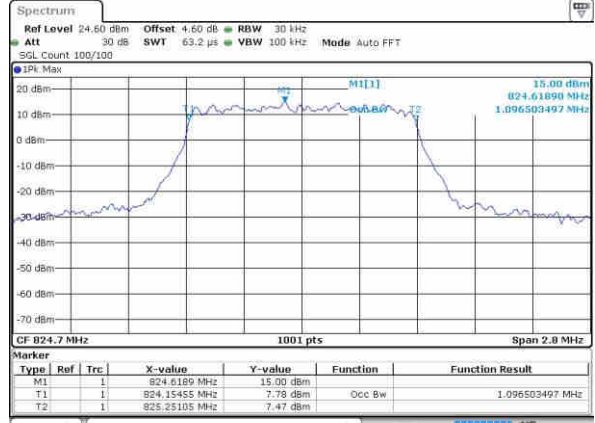

Date: 20 OCT 2016 02:51:32

LTE Band 4

Lowest Channel / 20MHz / QPSK

Date: 20 OCT 2016 02:58:26

Lowest Channel / 20MHz / 16QAM

Date: 20 OCT 2016 02:58:37

Middle Channel / 20MHz / QPSK

Date: 20 OCT 2016 03:05:30

Middle Channel / 20MHz / 16QAM

Date: 20 OCT 2016 03:05:41

Highest Channel / 20MHz / QPSK

Date: 20 OCT 2016 03:08:03

Highest Channel / 20MHz / 16QAM

Date: 20 OCT 2016 03:08:13

LTE Band 5

Lowest Channel / 1.4MHz / QPSK

Date: 20 OCT 2016 03:40:32

Lowest Channel / 1.4MHz / 16QAM

Date: 20 OCT 2016 03:40:42

Middle Channel / 1.4MHz / QPSK

Date: 20 OCT 2016 03:49:35

Middle Channel / 1.4MHz / 16QAM

Date: 20 OCT 2016 03:49:46

Highest Channel / 1.4MHz / QPSK