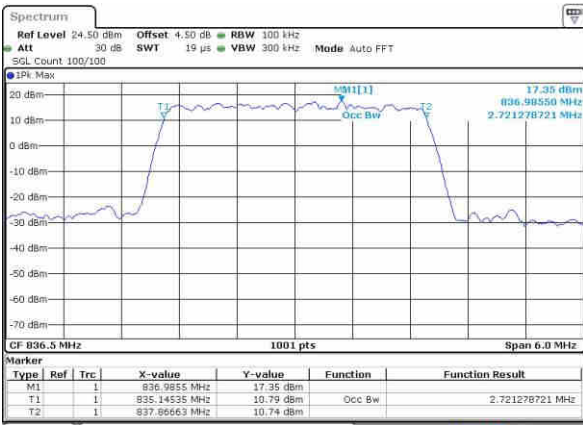

Middle Channel / 3MHz / QPSK

Date: 22.OCT.2016 02:09:34