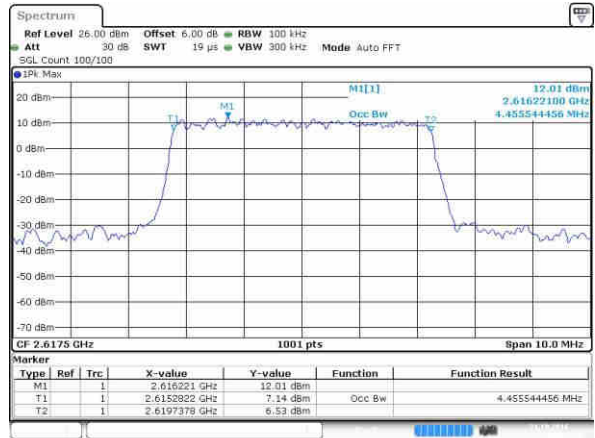

Highest Channel / 15MHz / 16QAM

Date: 22.OCT.2016 03:18:35

LTE Band 38

Lowest Channel / 5MHz / QPSK

Date: 21.OCT.2016 21:08:18

Lowest Channel / 5MHz / 16QAM

Date: 21.OCT.2016 21:09:26

Middle Channel / 5MHz / QPSK

Date: 21.OCT.2016 21:08:34

Middle Channel / 5MHz / 16QAM

Date: 21.OCT.2016 21:09:48

Highest Channel / 5MHz / QPSK

Date: 21.OCT.2016 21:08:57

Highest Channel / 5MHz / 16QAM

Date: 21.OCT.2016 21:10:10