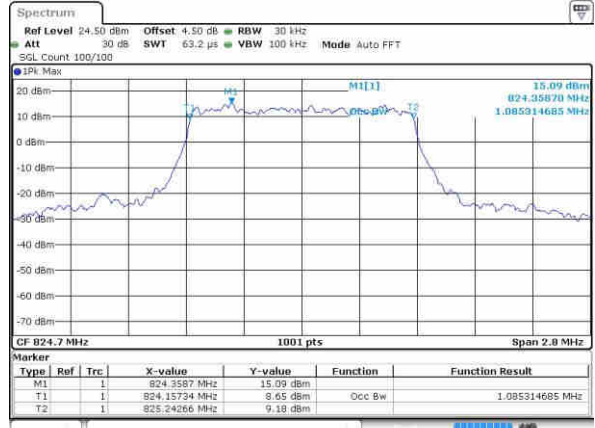

Date: 21 OCT 2016 17:23:52

LTE Band 26

Lowest Channel / 1.4MHz / QPSK

Date: 22.OCT.2016 01:43:15

Lowest Channel / 1.4MHz / 16QAM

Date: 22.OCT.2016 01:43:42

Middle Channel / 1.4MHz / QPSK

Date: 22.OCT.2016 01:45:43

Middle Channel / 1.4MHz / 16QAM

Date: 22.OCT.2016 01:45:17

Highest Channel / 1.4MHz / QPSK

Date: 22.OCT.2016 01:46:32

Highest Channel / 1.4MHz / 16QAM

Date: 22.OCT.2016 01:47:28

LTE Band 26

Lowest Channel / 3MHz / QPSK