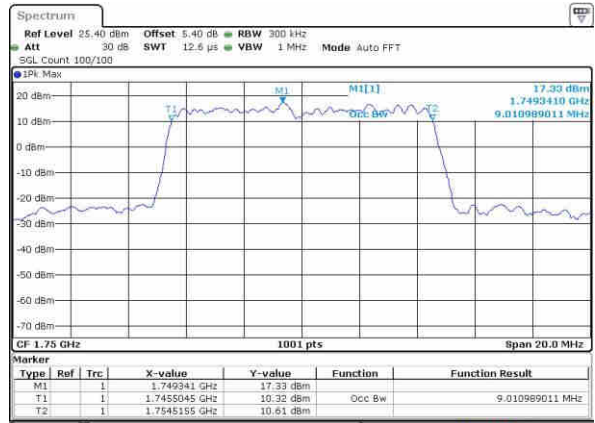

Date: 20 OCT 2016 02:08:07

Middle Channel / 5MHz / 16QAM

Date: 20 OCT 2016 02:08:17

Highest Channel / 5MHz / QPSK

Date: 20 OCT 2016 02:19:39

Highest Channel / 5MHz / 16QAM

Date: 20 OCT 2016 02:10:50

LTE Band 4

Lowest Channel / 10MHz / QPSK

Date: 20 OCT 2016 02:25:04

Lowest Channel / 10MHz / 16QAM

Date: 20 OCT 2016 02:25:14

Middle Channel / 10MHz / QPSK

Date: 20 OCT 2016 02:32:08

Middle Channel / 10MHz / 16QAM

Date: 20 OCT 2016 02:32:18

Highest Channel / 10MHz / QPSK

Date: 20 OCT 2016 02:34:40

Highest Channel / 10MHz / 16QAM

Date: 20 OCT 2016 02:34:51

LTE Band 4

Lowest Channel / 15MHz / QPSK

Date: 20 OCT 2016 02:41:45

Lowest Channel / 15MHz / 16QAM