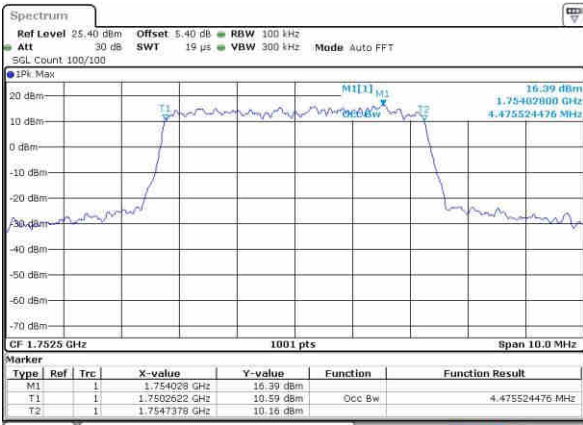

Highest Channel / 3MHz / 16QAM

Date: 20 OCT 2016 01:54:08

LTE Band 4

Lowest Channel / 5MHz / QPSK

Date: 20 OCT 2016 02:01:02

Lowest Channel / 5MHz / 16QAM

Date: 20 OCT 2016 02:01:13

Middle Channel / 5MHz / QPSK

Date: 20 OCT 2016 02:08:07

Middle Channel / 5MHz / 16QAM

Date: 20 OCT 2016 02:08:17

Highest Channel / 5MHz / QPSK

Date: 20 OCT 2016 02:19:39

Highest Channel / 5MHz / 16QAM

Date: 20 OCT 2016 02:10:50

LTE Band 4