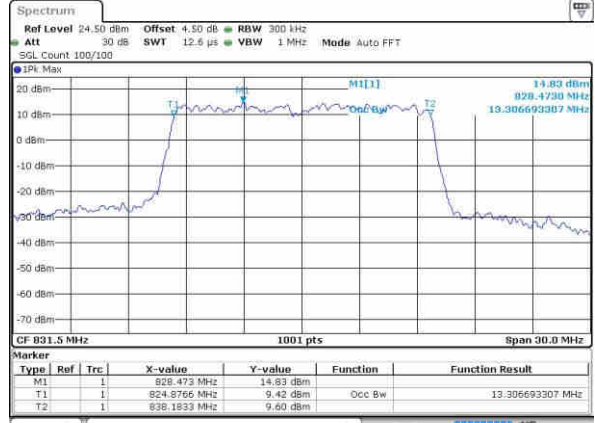

Lowest Channel / 15MHz / 16QAM

Date: 22.OCT.2016 03:16:10