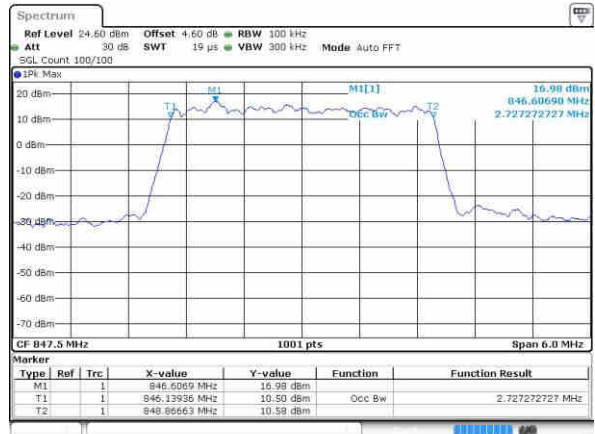

Date: 20 OCT 2016 03:52:07

Highest Channel / 1.4MHz / 16QAM

Date: 20 OCT 2016 03:52:18

LTE Band 5

Lowest Channel / 3MHz / QPSK

Date: 20.OCT.2016 04:01:11

Lowest Channel / 3MHz / 16QAM

Date: 20.OCT.2016 04:01:21

Middle Channel / 3MHz / QPSK

Date: 20.OCT.2016 04:10:14

Middle Channel / 3MHz / 16QAM

Date: 20.OCT.2016 04:10:25

Highest Channel / 3MHz / QPSK

Date: 20.OCT.2016 04:12:46

Highest Channel / 3MHz / 16QAM

Date: 20.OCT.2016 04:12:57

LTE Band 5

Lowest Channel / 5MHz / QPSK

Date: 20 OCT 2016 04:21:55

Lowest Channel / 5MHz / 16QAM

Date: 20 OCT 2016 04:22:06

Middle Channel / 5MHz / QPSK

Date: 20 OCT 2016 04:31:02

Middle Channel / 5MHz / 16QAM