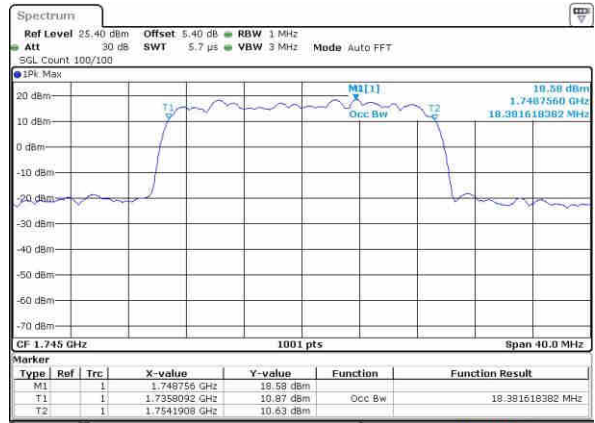

Date: 20 OCT 2016 02:51:32

LTE Band 4

Lowest Channel / 20MHz / QPSK

Date: 20 OCT 2016 02:58:26

Lowest Channel / 20MHz / 16QAM

Date: 20 OCT 2016 02:58:37

Middle Channel / 20MHz / QPSK

Date: 20 OCT 2016 03:05:30

Middle Channel / 20MHz / 16QAM

Date: 20 OCT 2016 03:05:41

Highest Channel / 20MHz / QPSK

Date: 20 OCT 2016 03:08:03

Highest Channel / 20MHz / 16QAM

Date: 20 OCT 2016 03:08:13

LTE Band 5

Lowest Channel / 1.4MHz / QPSK

Date: 20 OCT 2016 03:40:32

Lowest Channel / 1.4MHz / 16QAM

Date: 20 OCT 2016 03:40:42

Middle Channel / 1.4MHz / QPSK

Date: 20 OCT 2016 03:49:35

Middle Channel / 1.4MHz / 16QAM

Date: 20 OCT 2016 03:49:46

Highest Channel / 1.4MHz / QPSK