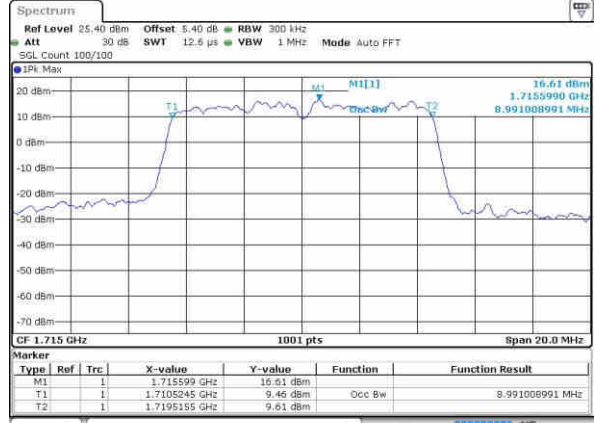

Lowest Channel / 10MHz / 16QAM

Date: 20 OCT 2016 02:25:14