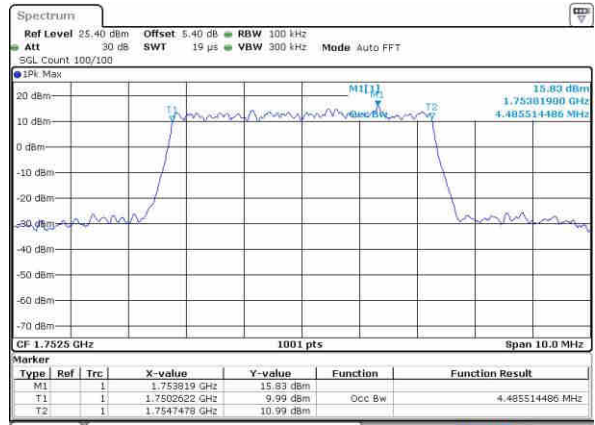

Date: 20 OCT 2016 02:08:07

Middle Channel / 5MHz / 16QAM

Date: 20 OCT 2016 02:08:17

Highest Channel / 5MHz / QPSK

Date: 20 OCT 2016 02:19:39

Highest Channel / 5MHz / 16QAM

Date: 20 OCT 2016 02:10:50

LTE Band 4