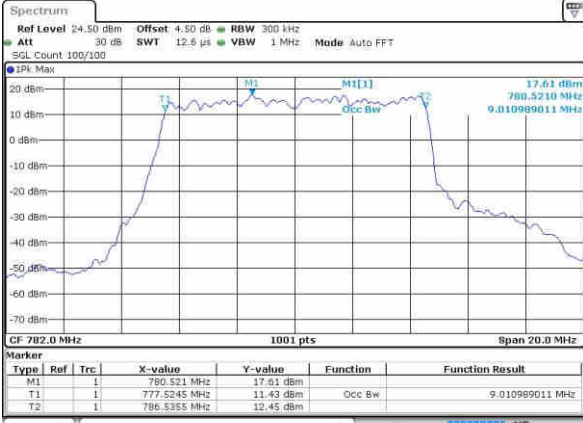

Highest Channel / 10MHz / 16QAM

Date: 21.OCT.2016 12:16:58

LTE Band 13

Lowest Channel / 5MHz / QPSK

Date: 21.OCT.2016 12:44:24

Lowest Channel / 5MHz / 16QAM

Date: 21.OCT.2016 12:44:34

Middle Channel / 5MHz / QPSK

Date: 21.OCT.2016 12:44:56

Middle Channel / 5MHz / 16QAM

Date: 21.OCT.2016 12:44:45

Highest Channel / 5MHz / QPSK

Date: 21.OCT.2016 12:45:08

Highest Channel / 5MHz / 16QAM

Date: 21.OCT.2016 12:45:17

LTE Band 13

Middle Channel / 10MHz / QPSK

Date: 21.OCT.2016 13:05:16

Middle Channel / 10MHz / 16QAM

Date: 21.OCT.2016 13:05:05

LTE Band 17

Lowest Channel / 5MHz / QPSK

Date: 21.OCT.2016 15:57:57

Lowest Channel / 5MHz / 16QAM