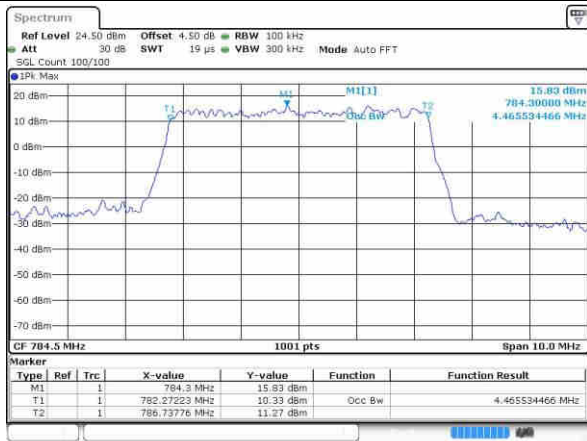

Highest Channel / 5MHz / QPSK

Date: 21.OCT.2016 12:45:08