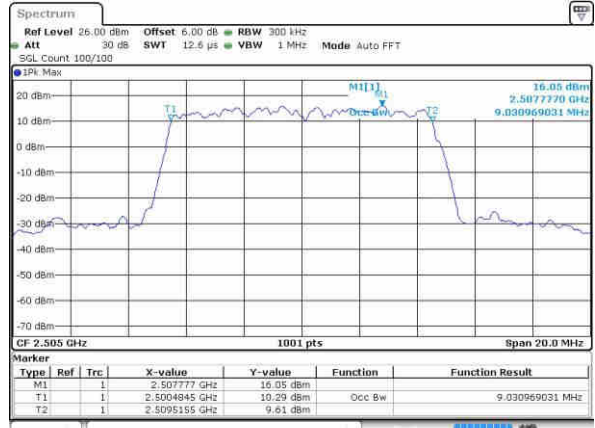

Lowest Channel / 10MHz / 16QAM

Date: 21.OCT.2016 03:05:36