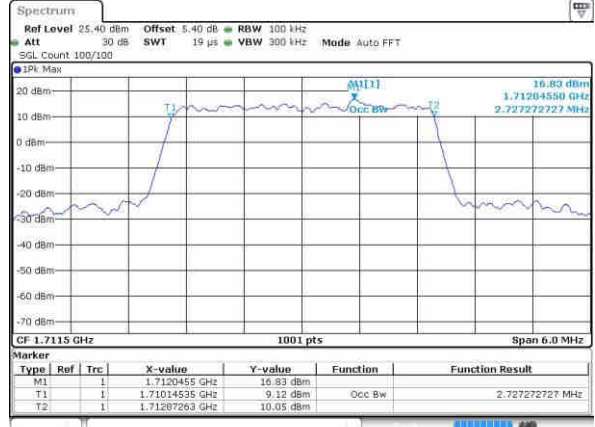

Lowest Channel / 3MHz / 16QAM

Date: 20 OCT 2016 01:44:31