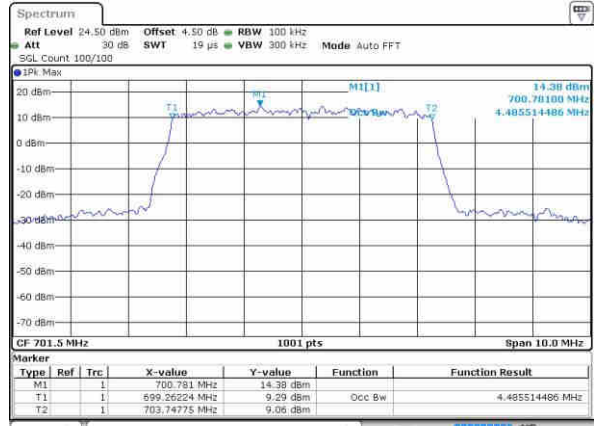

Lowest Channel / 5MHz / 16QAM

Date: 21.OCT.2016 11:59:38