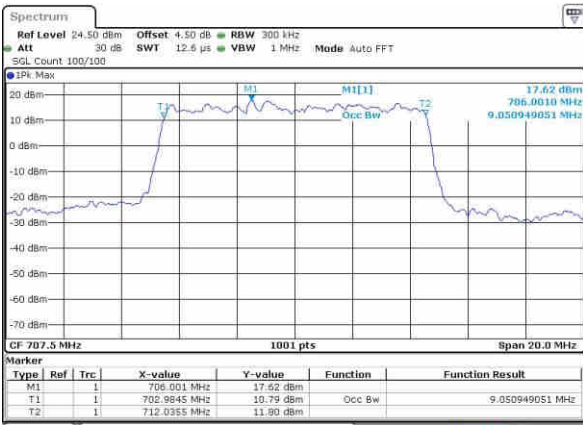

Middle Channel / 10MHz / QPSK

Date: 21.OCT.2016 12:16:37