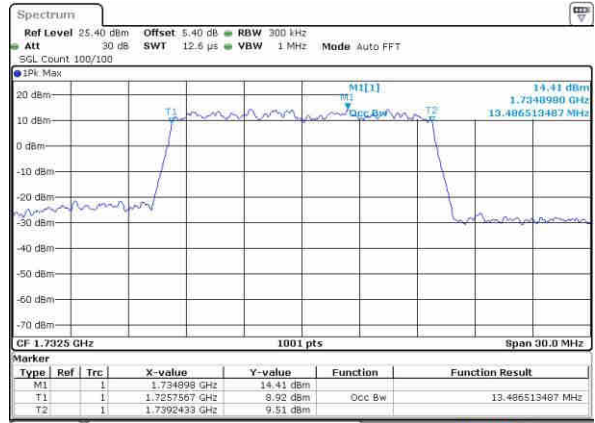

Middle Channel / 15MHz / 16QAM

Date: 20 OCT 2016 02:49:00