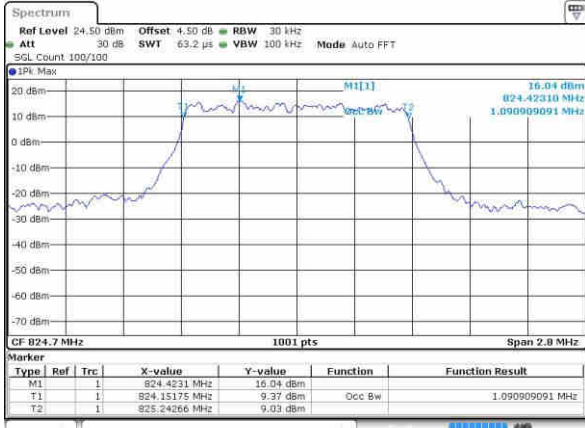

Date: 21.OCT.2016 17:02:24

Highest Channel / 5MHz / 16QAM

Date: 21.OCT.2016 17:02:35

LTE Band 25

Highest Channel / 10MHz / QPSK

Date: 21 OCT 2016 17:09:30

Highest Channel / 10MHz / 16QAM

Date: 21 OCT 2016 17:09:41

Highest Channel / 15MHz / QPSK

Date: 21 OCT 2016 17:16:36

Highest Channel / 15MHz / 16QAM

Date: 21 OCT 2016 17:16:47

Highest Channel / 20MHz / QPSK

Date: 21 OCT 2016 17:23:42

Highest Channel / 20MHz / 16QAM

Date: 21 OCT 2016 17:23:52

LTE Band 26

Lowest Channel / 1.4MHz / QPSK

Date: 22.OCT.2016 01:43:15

Lowest Channel / 1.4MHz / 16QAM

Date: 22.OCT.2016 01:43:42

Middle Channel / 1.4MHz / QPSK

Date: 22.OCT.2016 01:45:43