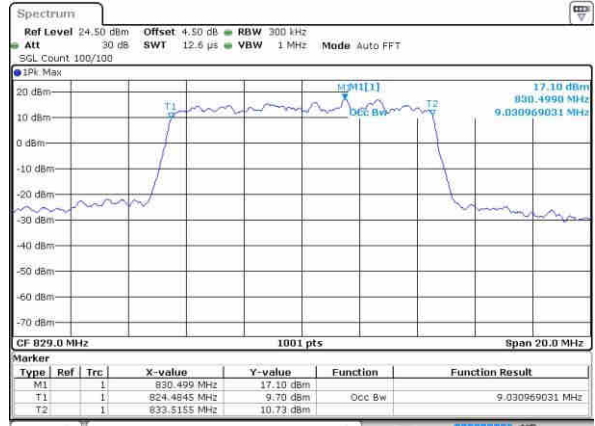

Lowest Channel / 10MHz / 16QAM

Date: 22.OCT.2016 02:54:34