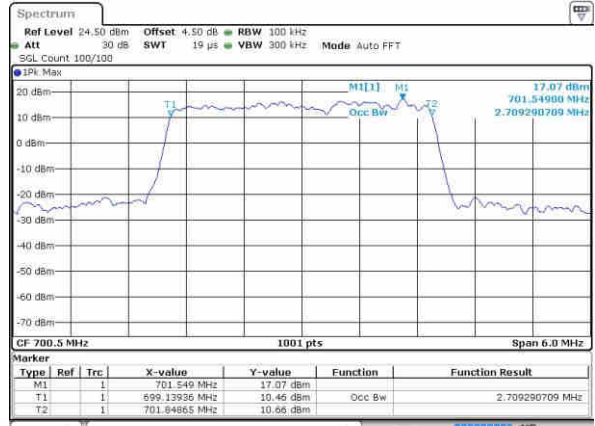

Date: 21.OCT.2016 11:26:46

Highest Channel / 1.4MHz / 16QAM

Date: 21.OCT.2016 11:26:57

LTE Band 12

Lowest Channel / 3MHz / QPSK

Date: 21.OCT.2016 11:42:45

Lowest Channel / 3MHz / 16QAM

Date: 21.OCT.2016 11:42:55