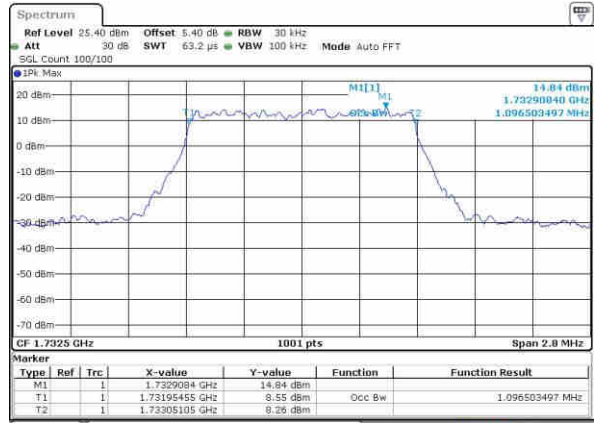

LTE Band 4

Lowest Channel / 1.4MHz / QPSK

Date: 20 OCT 2016 01:27:37

Lowest Channel / 1.4MHz / 16QAM

Date: 20 OCT 2016 01:27:49

Middle Channel / 1.4MHz / QPSK

Date: 20 OCT 2016 01:34:43

Middle Channel / 1.4MHz / 16QAM

Date: 20 OCT 2016 01:34:54

Highest Channel / 1.4MHz / QPSK

Date: 20 OCT 2016 01:37:16

Highest Channel / 1.4MHz / 16QAM

Date: 20 OCT 2016 01:37:27

LTE Band 4

Lowest Channel / 3MHz / QPSK

Date: 20 OCT 2016 01:44:21