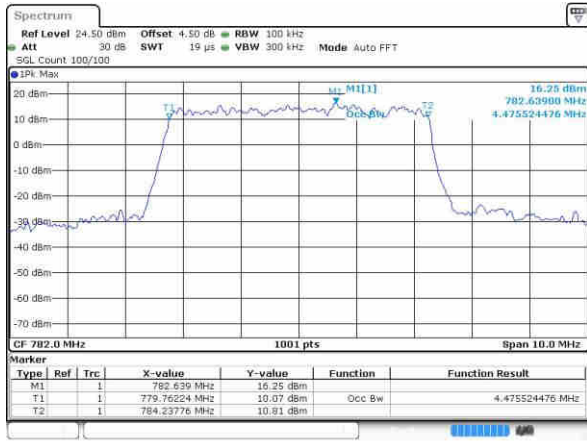

Highest Channel / 10MHz / 16QAM

Date: 21.OCT.2016 12:16:58

LTE Band 13

Lowest Channel / 5MHz / QPSK

Date: 21.OCT.2016 12:44:24

Lowest Channel / 5MHz / 16QAM

Date: 21.OCT.2016 12:44:34

Middle Channel / 5MHz / QPSK

Date: 21.OCT.2016 12:44:56

Middle Channel / 5MHz / 16QAM

Date: 21.OCT.2016 12:44:45

Highest Channel / 5MHz / QPSK

Date: 21.OCT.2016 12:45:08

Highest Channel / 5MHz / 16QAM

Date: 21.OCT.2016 12:45:17

LTE Band 13