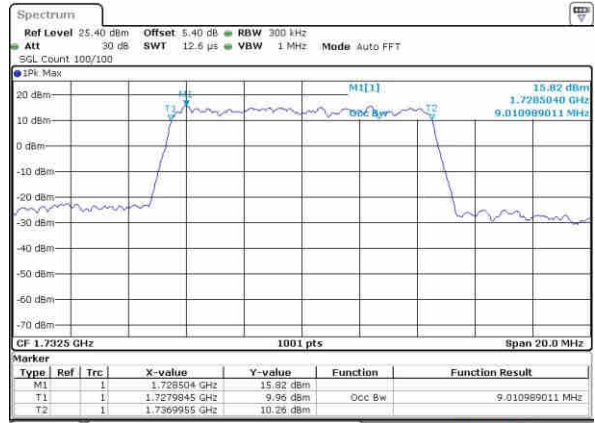

Date: 20 OCT 2016 02:08:07

Middle Channel / 5MHz / 16QAM

Date: 20 OCT 2016 02:08:17

Highest Channel / 5MHz / QPSK

Date: 20 OCT 2016 02:19:39

Highest Channel / 5MHz / 16QAM

Date: 20 OCT 2016 02:10:50

LTE Band 4

Lowest Channel / 10MHz / QPSK

Date: 20 OCT 2016 02:25:04

Lowest Channel / 10MHz / 16QAM

Date: 20 OCT 2016 02:25:14

Middle Channel / 10MHz / QPSK

Date: 20 OCT 2016 02:32:08

Middle Channel / 10MHz / 16QAM

Date: 20 OCT 2016 02:32:18

Highest Channel / 10MHz / QPSK

Date: 20 OCT 2016 02:34:40

Highest Channel / 10MHz / 16QAM

Date: 20 OCT 2016 02:34:51

LTE Band 4

Lowest Channel / 15MHz / QPSK

Date: 20 OCT 2016 02:41:45

Lowest Channel / 15MHz / 16QAM