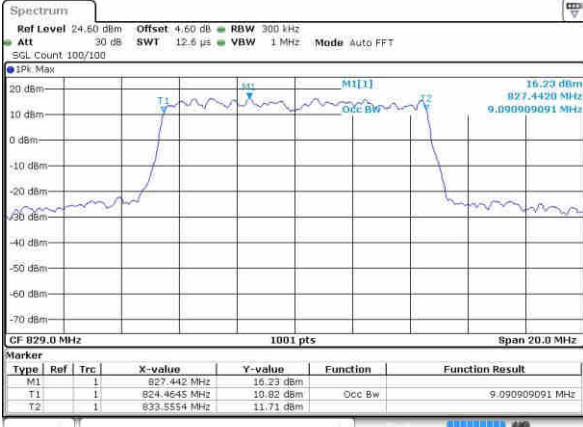

Date: 20 OCT 2016 04:31:12

Highest Channel / 5MHz / QPSK

Date: 20 OCT 2016 04:33:33

Highest Channel / 5MHz / 16QAM

Date: 20 OCT 2016 04:33:44

LTE Band 5

Lowest Channel / 10MHz / QPSK

Date: 20 OCT 2016 04:42:37