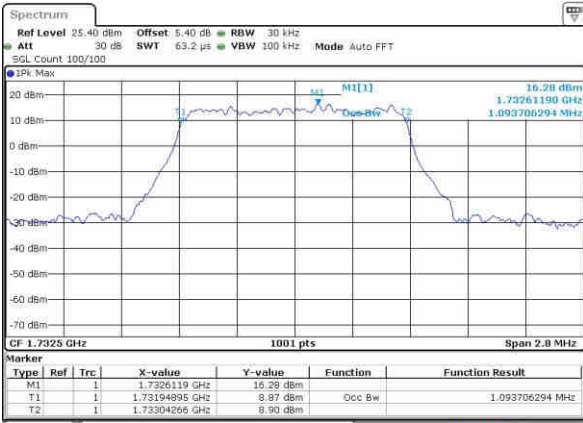

LTE Band 4

Lowest Channel / 1.4MHz / QPSK

Date: 20 OCT 2016 01:27:37

Lowest Channel / 1.4MHz / 16QAM

Date: 20 OCT 2016 01:27:49

Middle Channel / 1.4MHz / QPSK

Date: 20 OCT 2016 01:34:43

Middle Channel / 1.4MHz / 16QAM

Date: 20 OCT 2016 01:34:54

Highest Channel / 1.4MHz / QPSK

Date: 20 OCT 2016 01:37:16

Highest Channel / 1.4MHz / 16QAM

Date: 20 OCT 2016 01:37:27

LTE Band 4

Lowest Channel / 3MHz / QPSK

Date: 20 OCT 2016 01:44:21