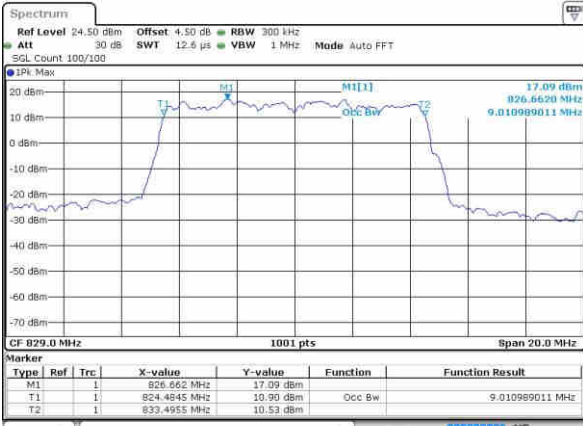

LTE Band 26

Lowest Channel / 10MHz / QPSK

Date: 22.OCT.2016 02:53:34