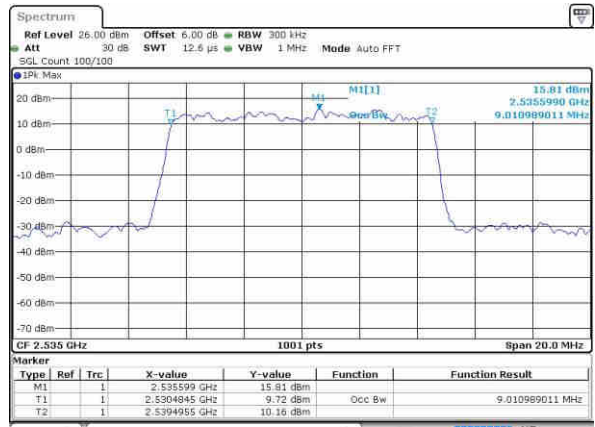

Date: 21.OCT.2016 02:49:35

Middle Channel / 5MHz / 16QAM

Date: 21.OCT.2016 02:49:14

Highest Channel / 5MHz / QPSK

Date: 21.OCT.2016 02:49:56

Highest Channel / 5MHz / 16QAM

Date: 21.OCT.2016 02:50:17

LTE Band 7

Lowest Channel / 10MHz / QPSK

Date: 21.OCT.2016 03:05:15

Lowest Channel / 10MHz / 16QAM

Date: 21.OCT.2016 03:05:36

Middle Channel / 10MHz / QPSK

Date: 21.OCT.2016 03:06:18

Middle Channel / 10MHz / 16QAM

Date: 21.OCT.2016 03:05:57

Highest Channel / 10MHz / QPSK

Date: 21.OCT.2016 03:06:39

Highest Channel / 10MHz / 16QAM

Date: 21.OCT.2016 03:07:00

LTE Band 7

Lowest Channel / 15MHz / QPSK

Date: 21.OCT.2016 03:22:18

Lowest Channel / 15MHz / 16QAM