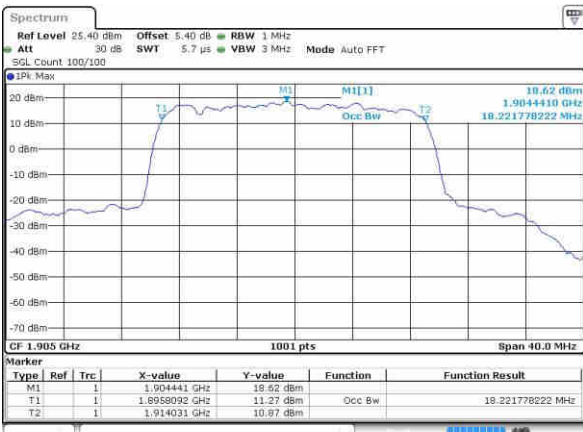

Date: 21.OCT.2016 17:02:24

Highest Channel / 5MHz / 16QAM

Date: 21.OCT.2016 17:02:35

LTE Band 25

Highest Channel / 10MHz / QPSK

Date: 21 OCT 2016 17:09:30

Highest Channel / 10MHz / 16QAM

Date: 21 OCT 2016 17:09:41

Highest Channel / 15MHz / QPSK

Date: 21 OCT 2016 17:16:36

Highest Channel / 15MHz / 16QAM

Date: 21 OCT 2016 17:16:47

Highest Channel / 20MHz / QPSK

Date: 21 OCT 2016 17:23:42

Highest Channel / 20MHz / 16QAM

Date: 21 OCT 2016 17:23:52

LTE Band 26

Lowest Channel / 1.4MHz / QPSK

Date: 22.OCT.2016 01:43:15

Lowest Channel / 1.4MHz / 16QAM

Date: 22.OCT.2016 01:43:42

Middle Channel / 1.4MHz / QPSK

Date: 22.OCT.2016 01:45:43