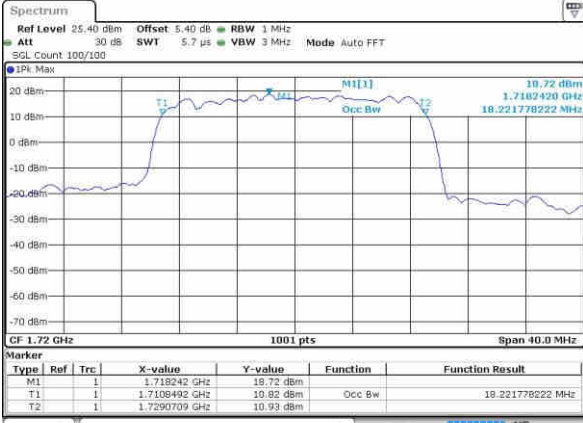

Highest Channel / 10MHz / QPSK

Date: 20 OCT 2016 02:34:40

Highest Channel / 10MHz / 16QAM

Date: 20 OCT 2016 02:34:51

LTE Band 4

Lowest Channel / 15MHz / QPSK

Date: 20 OCT 2016 02:41:45

Lowest Channel / 15MHz / 16QAM

Date: 20 OCT 2016 02:41:55

Middle Channel / 15MHz / QPSK

Date: 20 OCT 2016 02:48:49

Middle Channel / 15MHz / 16QAM

Date: 20 OCT 2016 02:49:00

Highest Channel / 15MHz / QPSK

Date: 20 OCT 2016 02:51:22

Highest Channel / 15MHz / 16QAM

Date: 20 OCT 2016 02:51:32

LTE Band 4

Lowest Channel / 20MHz / QPSK

Date: 20 OCT 2016 02:58:26

Lowest Channel / 20MHz / 16QAM

Date: 20 OCT 2016 02:58:37

Middle Channel / 20MHz / QPSK

Date: 20 OCT 2016 03:05:30

Middle Channel / 20MHz / 16QAM

Date: 20 OCT 2016 03:05:41

Highest Channel / 20MHz / QPSK

Date: 20 OCT 2016 03:08:03

Highest Channel / 20MHz / 16QAM

Date: 20 OCT 2016 03:08:13

LTE Band 5

Lowest Channel / 1.4MHz / QPSK