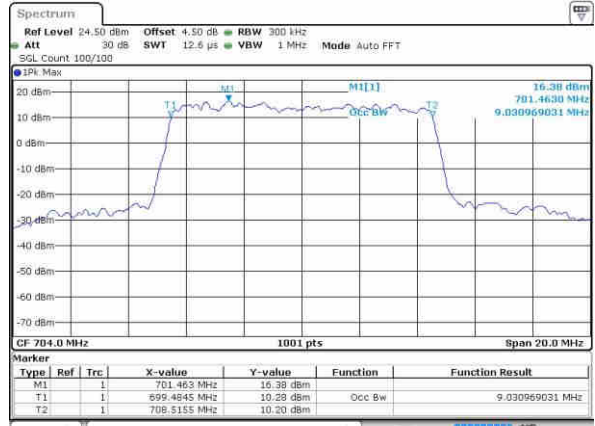

Lowest Channel / 10MHz / 16QAM

Date: 21.OCT.2016 12:16:16