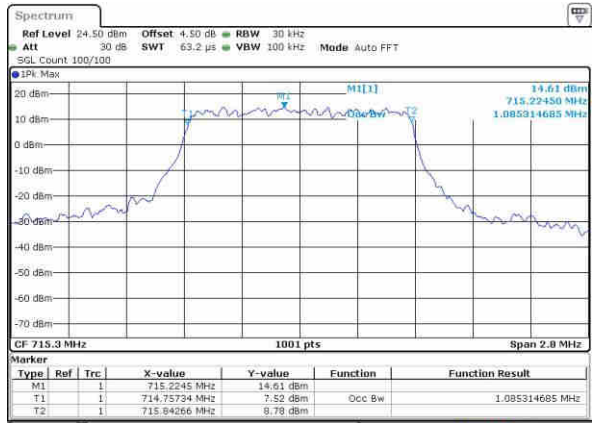

Middle Channel / 20MHz / 16QAM

Date: 21.OCT.2016 03:39:43

Highest Channel / 20MHz / QPSK

Date: 21.OCT.2016 03:40:28

Highest Channel / 20MHz / 16QAM

Date: 21.OCT.2016 03:40:05

LTE Band 12

Lowest Channel / 1.4MHz / QPSK

Date: 21.OCT.2016 11:26:04

Lowest Channel / 1.4MHz / 16QAM

Date: 21.OCT.2016 11:26:14

Middle Channel / 1.4MHz / QPSK

Date: 21.OCT.2016 11:26:36

Middle Channel / 1.4MHz / 16QAM

Date: 21.OCT.2016 11:26:25

Highest Channel / 1.4MHz / QPSK

Date: 21.OCT.2016 11:26:46

Highest Channel / 1.4MHz / 16QAM

Date: 21.OCT.2016 11:26:57

LTE Band 12

Lowest Channel / 3MHz / QPSK

Date: 21.OCT.2016 11:42:45

Lowest Channel / 3MHz / 16QAM

Date: 21.OCT.2016 11:42:55