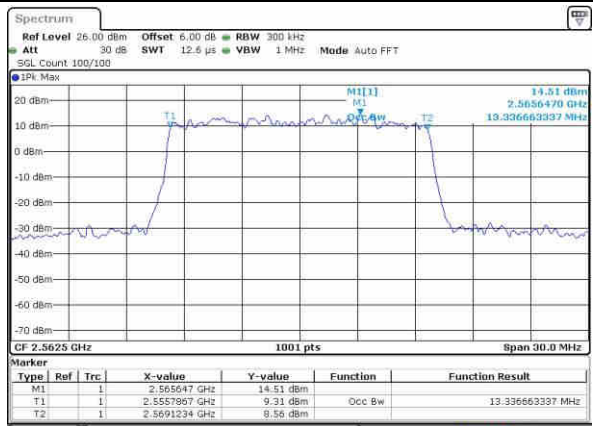

Highest Channel / 10MHz / QPSK

Date: 21.OCT.2016 03:06:39

Highest Channel / 10MHz / 16QAM

Date: 21.OCT.2016 03:07:00

LTE Band 7

Lowest Channel / 15MHz / QPSK

Date: 21.OCT.2016 03:22:18

Lowest Channel / 15MHz / 16QAM

Date: 21.OCT.2016 03:21:57

Middle Channel / 15MHz / QPSK

Date: 21.OCT.2016 03:22:39

Middle Channel / 15MHz / 16QAM

Date: 21.OCT.2016 03:23:00

Highest Channel / 15MHz / QPSK

Date: 21.OCT.2016 03:23:43

Highest Channel / 15MHz / 16QAM