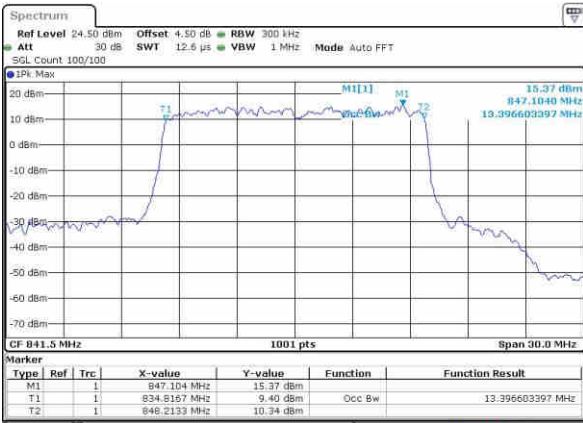

Date: 22.OCT.2016 02:58:28

Highest Channel / 10MHz / QPSK

Date: 22.OCT.2016 02:57:35

Highest Channel / 10MHz / 16QAM

Date: 22.OCT.2016 02:58:21

LTE Band 26

Lowest Channel / 15MHz / QPSK

Date: 22.OCT.2016 03:14:28

Lowest Channel / 15MHz / 16QAM

Date: 22.OCT.2016 03:16:10

Middle Channel / 15MHz / QPSK

Date: 22.OCT.2016 03:17:17

Middle Channel / 15MHz / 16QAM

Date: 22.OCT.2016 03:16:51

Highest Channel / 15MHz / QPSK

Date: 22.OCT.2016 03:18:11

Highest Channel / 15MHz / 16QAM

Date: 22.OCT.2016 03:18:35

LTE Band 38

Lowest Channel / 5MHz / QPSK

Date: 21.OCT.2016 21:08:18

Lowest Channel / 5MHz / 16QAM

Date: 21.OCT.2016 21:09:26

Middle Channel / 5MHz / QPSK