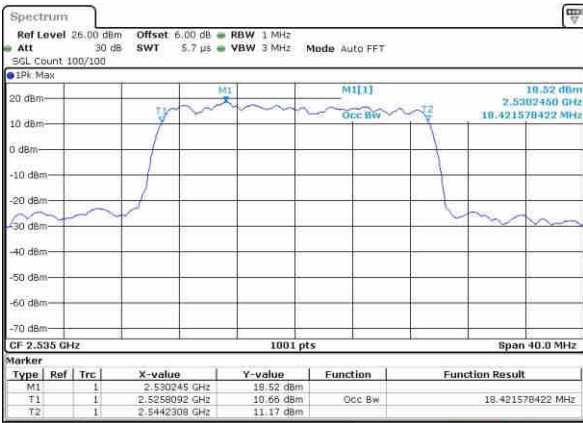

Date: 21.OCT.2016 03:23:21

LTE Band 7

Lowest Channel / 20MHz / QPSK

Date: 21.OCT.2016 03:39:01

Lowest Channel / 20MHz / 16QAM

Date: 21.OCT.2016 03:38:40

Middle Channel / 20MHz / QPSK

Date: 21.OCT.2016 03:39:22

Middle Channel / 20MHz / 16QAM

Date: 21.OCT.2016 03:39:43

Highest Channel / 20MHz / QPSK

Date: 21.OCT.2016 03:40:28

Highest Channel / 20MHz / 16QAM

Date: 21.OCT.2016 03:40:05

LTE Band 12

Lowest Channel / 1.4MHz / QPSK