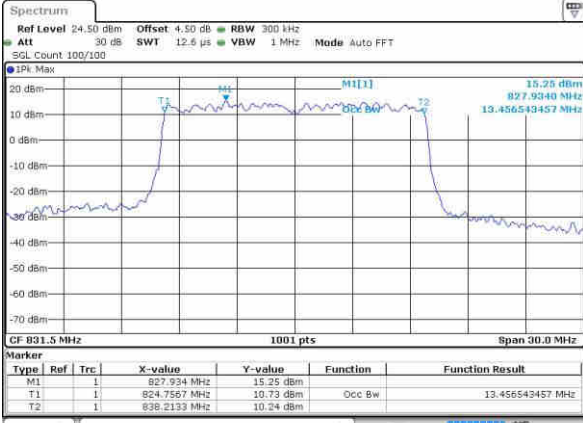

Date: 22.OCT.2016 02:58:28

Highest Channel / 10MHz / QPSK

Date: 22.OCT.2016 02:57:35

Highest Channel / 10MHz / 16QAM

Date: 22.OCT.2016 02:58:21

LTE Band 26

Lowest Channel / 15MHz / QPSK

Date: 22.OCT.2016 03:14:28