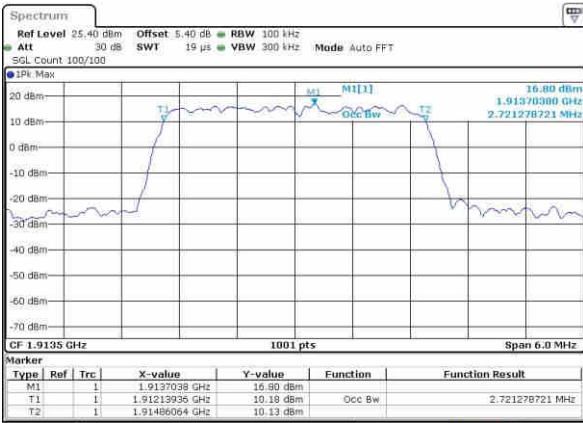

Date: 21.OCT.2016 16:07:44

LTE Band 17

Lowest Channel / 10MHz / QPSK

Date: 21.OCT.2016 16:14:37

Lowest Channel / 10MHz / 16QAM

Date: 21.OCT.2016 16:14:48

Middle Channel / 10MHz / QPSK

Date: 21.OCT.2016 16:21:42

Middle Channel / 10MHz / 16QAM

Date: 21.OCT.2016 16:21:52

Highest Channel / 10MHz / QPSK

Date: 21.OCT.2016 16:24:14

Highest Channel / 10MHz / 16QAM

Date: 21.OCT.2016 16:24:24

LTE Band 25

Highest Channel / 1.4MHz / QPSK

Date: 21.OCT.2016 17:51:42

Highest Channel / 1.4MHz / 16QAM

Date: 21.OCT.2016 17:51:53

Highest Channel / 3MHz / QPSK

Date: 21.OCT.2016 16:55:19

Highest Channel / 3MHz / 16QAM

Date: 21.OCT.2016 16:55:29

Highest Channel / 5MHz / QPSK