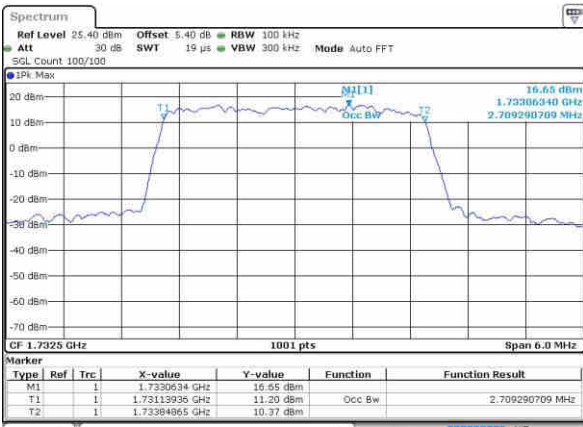

Middle Channel / 3MHz / QPSK

Date: 20 OCT 2016 01:51:25