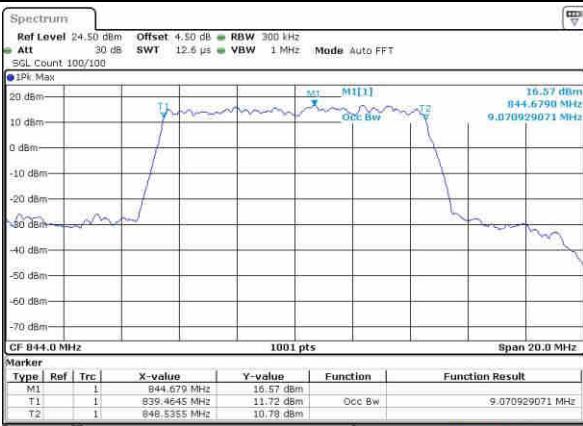

LTE Band 26

Lowest Channel / 10MHz / QPSK

Date: 22.OCT.2016 02:53:34

Lowest Channel / 10MHz / 16QAM

Date: 22.OCT.2016 02:54:34

Middle Channel / 10MHz / QPSK

Date: 22.OCT.2016 02:58:12

Middle Channel / 10MHz / 16QAM

Date: 22.OCT.2016 02:58:28

Highest Channel / 10MHz / QPSK

Date: 22.OCT.2016 02:57:35

Highest Channel / 10MHz / 16QAM

Date: 22.OCT.2016 02:58:21

LTE Band 26

Lowest Channel / 15MHz / QPSK

Date: 22.OCT.2016 03:14:28