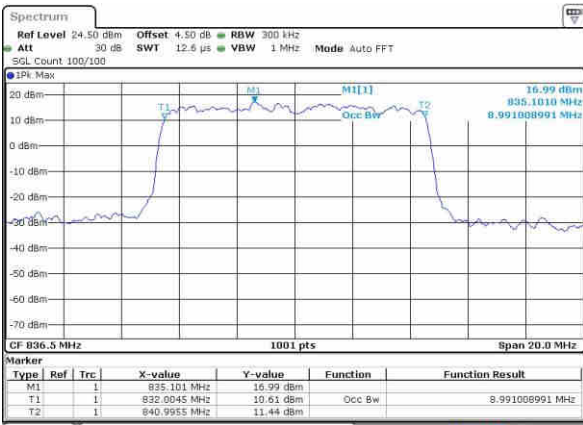

LTE Band 26

Lowest Channel / 10MHz / QPSK

Date: 22.OCT.2016 02:53:34

Lowest Channel / 10MHz / 16QAM

Date: 22.OCT.2016 02:54:34

Middle Channel / 10MHz / QPSK

Date: 22.OCT.2016 02:58:12

Middle Channel / 10MHz / 16QAM

Date: 22.OCT.2016 02:58:28

Highest Channel / 10MHz / QPSK

Date: 22.OCT.2016 02:57:35

Highest Channel / 10MHz / 16QAM

Date: 22.OCT.2016 02:58:21

LTE Band 26

Lowest Channel / 15MHz / QPSK

Date: 22.OCT.2016 03:14:28