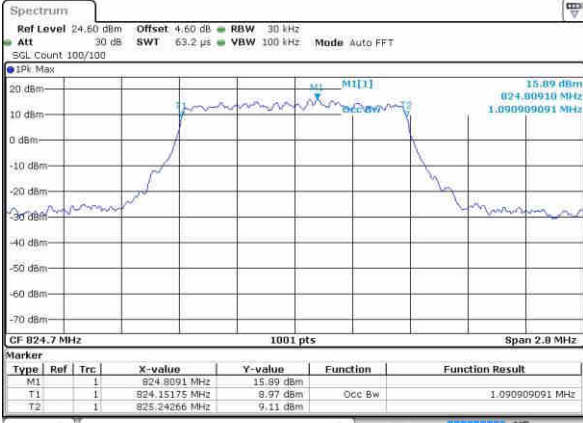

Date: 20 OCT 2016 02:51:32

LTE Band 4

Lowest Channel / 20MHz / QPSK

Date: 20 OCT 2016 02:58:26

Lowest Channel / 20MHz / 16QAM

Date: 20 OCT 2016 02:58:37

Middle Channel / 20MHz / QPSK

Date: 20 OCT 2016 03:05:30

Middle Channel / 20MHz / 16QAM

Date: 20 OCT 2016 03:05:41

Highest Channel / 20MHz / QPSK

Date: 20 OCT 2016 03:08:03

Highest Channel / 20MHz / 16QAM

Date: 20 OCT 2016 03:08:13

LTE Band 5

Lowest Channel / 1.4MHz / QPSK

Date: 20 OCT 2016 03:40:32

Lowest Channel / 1.4MHz / 16QAM

Date: 20 OCT 2016 03:40:42

Middle Channel / 1.4MHz / QPSK

Date: 20 OCT 2016 03:49:35

Middle Channel / 1.4MHz / 16QAM

Date: 20 OCT 2016 03:49:46

Highest Channel / 1.4MHz / QPSK