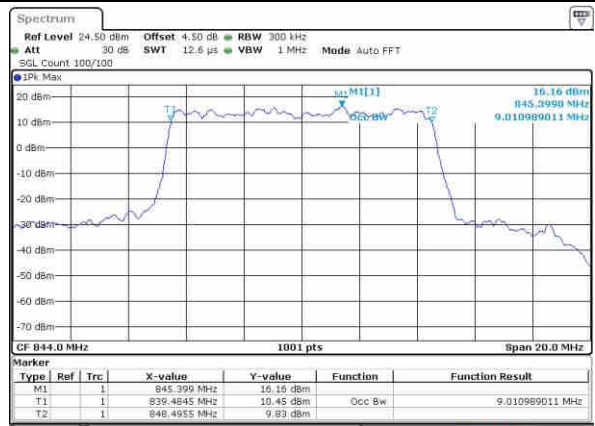

LTE Band 26

Lowest Channel / 10MHz / QPSK

Date: 22.OCT.2016 02:53:34

Lowest Channel / 10MHz / 16QAM

Date: 22.OCT.2016 02:54:34

Middle Channel / 10MHz / QPSK

Date: 22.OCT.2016 02:58:12

Middle Channel / 10MHz / 16QAM

Date: 22.OCT.2016 02:58:28

Highest Channel / 10MHz / QPSK

Date: 22.OCT.2016 02:57:35

Highest Channel / 10MHz / 16QAM

Date: 22.OCT.2016 02:58:21

LTE Band 26

Lowest Channel / 15MHz / QPSK

Date: 22.OCT.2016 03:14:28