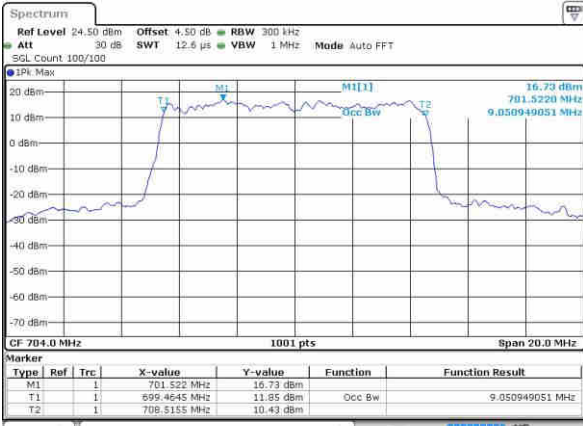

Date: 21.OCT.2016 11:59:46

Highest Channel / 5MHz / QPSK

Date: 21.OCT.2016 12:00:07

Highest Channel / 5MHz / 16QAM

Date: 21.OCT.2016 12:00:18

LTE Band 12

Lowest Channel / 10MHz / QPSK

Date: 21.OCT.2016 12:16:05