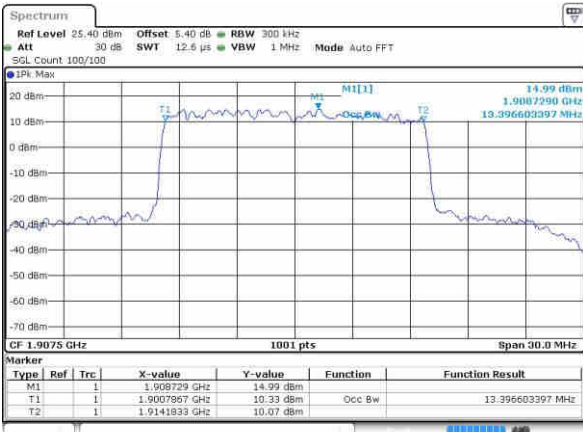

Highest Channel / 15MHz / QPSK

Date: 21 OCT 2016 17:16:36