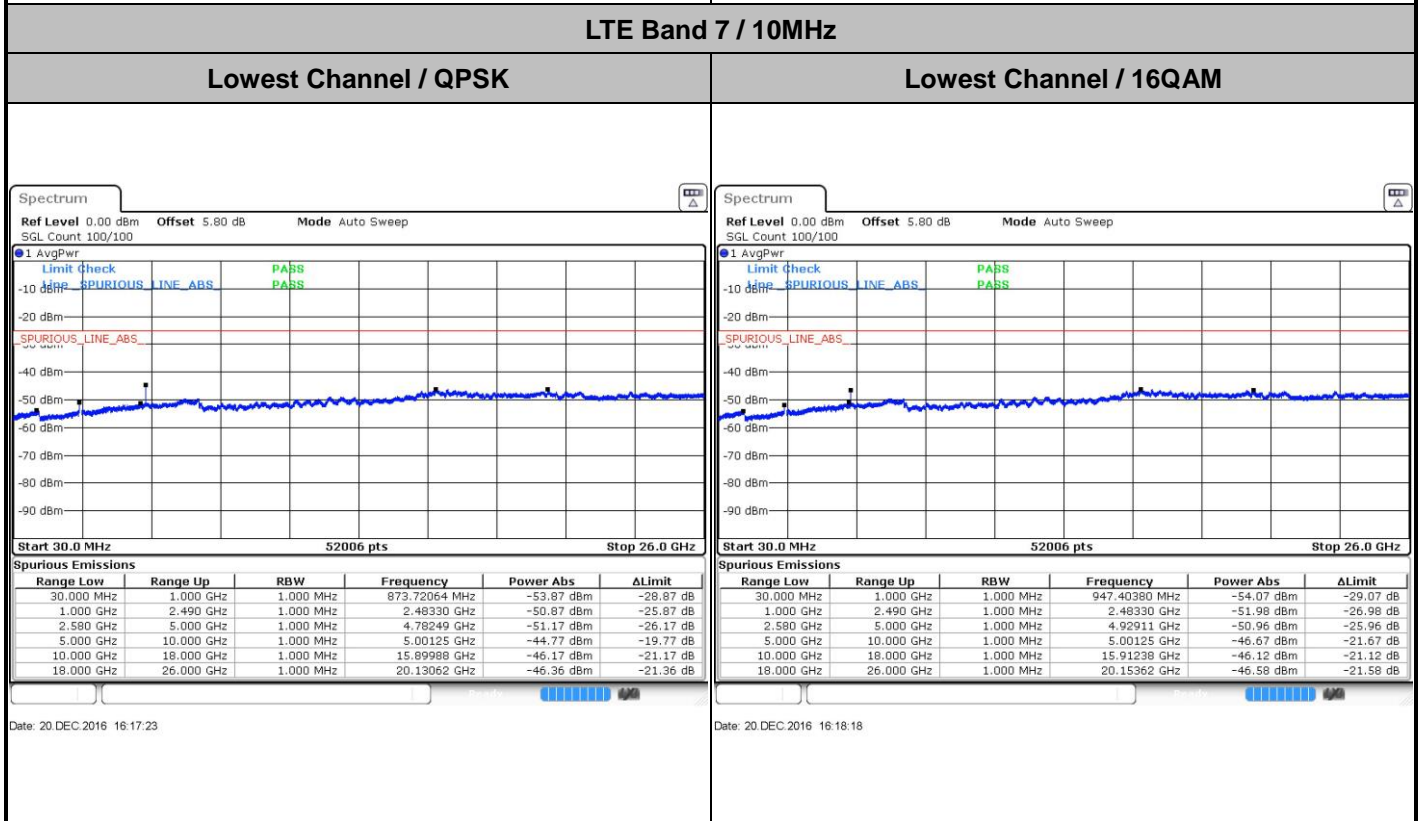

Highest Channel / 16QAM

Date: 20 DEC 2016 14:29:13

LTE Band 4 / 20MHz

Lowest Channel / QPSK

Date: 20 DEC 2016 14:35:22

Lowest Channel / 16QAM

Date: 20 DEC 2016 14:36:18

LTE Band 7 / 5MHz

Lowest Channel / QPSK

Lowest Channel / 16QAM

Date: 20 DEC 2016 16:00:40

Date: 20 DEC 2016 16:01:34

Middle Channel / QPSK

Middle Channel / 16QAM

Date: 20 DEC 2016 16:03:24

Date: 20 DEC 2016 16:02:29

LTE Band 7 / 15MHz

Lowest Channel / QPSK

Lowest Channel / 16QAM

Date: 20 DEC 2016 16:34:05

Date: 20 DEC 2016 16:35:00

Middle Channel / QPSK

Middle Channel / 16QAM

Date: 20 DEC 2016 16:36:49

Date: 20 DEC 2016 16:35:55

LTE Band7 / 15MHz

Highest Channel / QPSK

Date: 20 DEC 2016 16:37:44

Highest Channel / 16QAM

Date: 20 DEC 2016 16:38:39

LTE Band 7 / 20MHz

Lowest Channel / QPSK