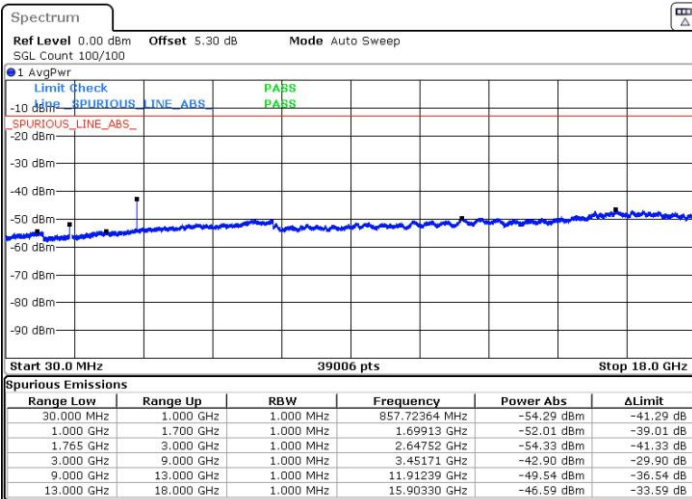

Highest Channel / QPSK

Date: 20 DEC 2016 14:11:23

Highest Channel / 16QAM

Date: 20 DEC 2016 14:12:19

LTE Band 4 / 15MHz

Lowest Channel / QPSK

Lowest Channel / 16QAM

Date: 20 DEC.2016 14:18:29

Date: 20 DEC.2016 14:19:35

Middle Channel / QPSK

Middle Channel / 16QAM

Date: 20 DEC.2016 14:21:12

Date: 20 DEC.2016 14:22:08

LTE Band 4 / 15MHz

Highest Channel / QPSK

Date: 20 DEC 2016 14:28:17

Highest Channel / 16QAM

Date: 20 DEC 2016 14:29:13

LTE Band 4 / 20MHz

Lowest Channel / QPSK

Date: 20 DEC 2016 14:35:22

Lowest Channel / 16QAM

Date: 20 DEC 2016 14:36:18

LTE Band 7 / 5MHz