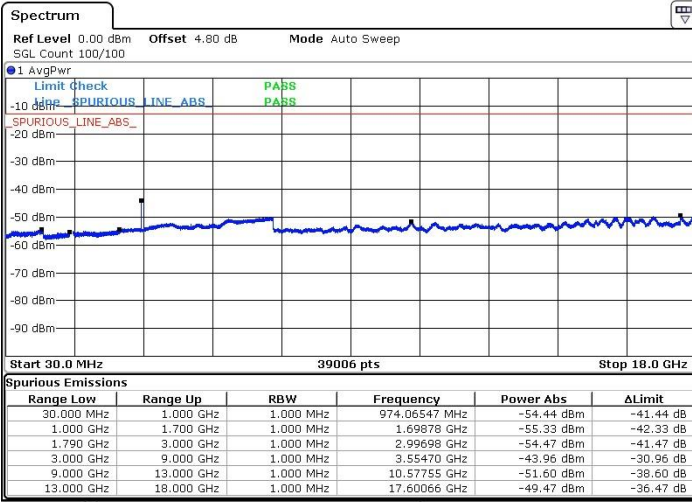

Highest Channel / 16QAM

Date: 20.DEC.2016 21:20:04

LTE Band 66 / 3MHz

Lowest Channel / QPSK

Date: 20.DEC.2016 22:32:45

Lowest Channel / 16QAM

Date: 20.DEC.2016 22:33:39

LTE Band 4 / 3MHz

Middle Channel / QPSK

Middle Channel / 16QAM

Date: 20 DEC.2016 22:30:55

Date: 20 DEC.2016 22:30:07

Highest Channel / QPSK

Highest Channel / 16QAM

Date: 20 DEC.2016 22:28:29

Date: 20 DEC.2016 22:28:08

LTE Band 66 / 5MHz

Lowest Channel / QPSK

Ready [Progress Bar] [Signal Icon]

Date: 20 DEC.2016 23:08:48

Lowest Channel / 16QAM

Ready [Progress Bar] [Signal Icon]

Date: 20 DEC.2016 23:09:29

Middle Channel / QPSK