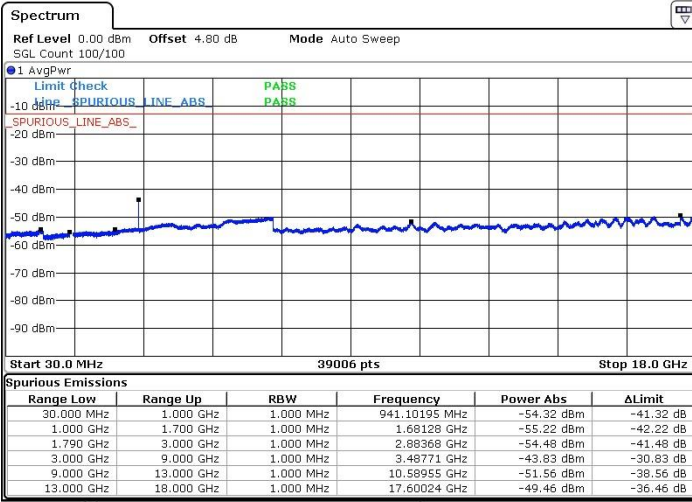

LTE Band 4 / 3MHz

Middle Channel / QPSK

Middle Channel / 16QAM

Date: 20 DEC.2016 22:30:55

Date: 20 DEC.2016 22:30:07