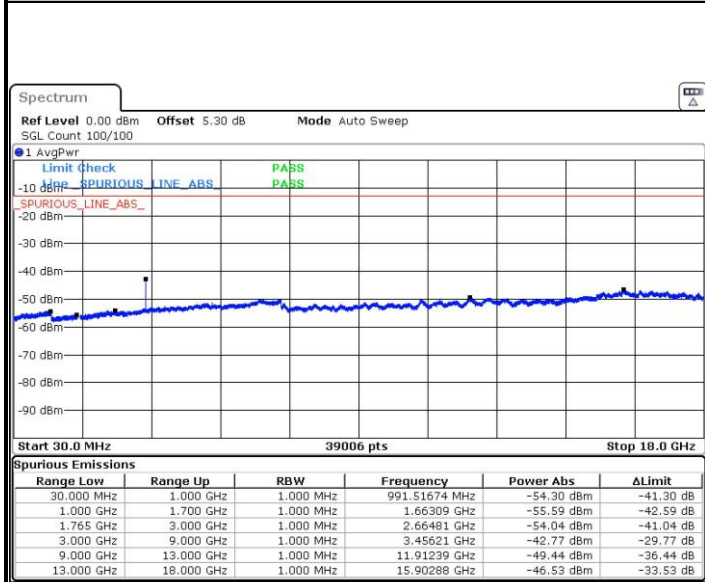

Date: 20 DEC 2016 13:31:46

LTE Band 4 / 5MHz

Highest Channel / QPSK

Date: 20 DEC 2016 13:37:56

Highest Channel / 16QAM

Date: 20 DEC 2016 13:38:51

LTE Band 4 / 10MHz

Lowest Channel / QPSK

Date: 20 DEC 2016 13:45:01

Lowest Channel / 16QAM

Date: 20 DEC 2016 13:45:56

LTE Band 4 / 10MHz

Middle Channel / QPSK

Date: 20 DEC 2016 13:47:34

Middle Channel / 16QAM

Date: 20 DEC 2016 13:48:29

Highest Channel / QPSK

Date: 20 DEC 2016 14:11:23

Highest Channel / 16QAM

Date: 20 DEC 2016 14:12:19

LTE Band 4 / 15MHz

Lowest Channel / QPSK

Lowest Channel / 16QAM

Date: 20 DEC.2016 14:18:29

Date: 20 DEC.2016 14:19:35

Middle Channel / QPSK

Middle Channel / 16QAM

Date: 20 DEC.2016 14:21:12

Date: 20 DEC.2016 14:22:08

LTE Band 4 / 15MHz

Highest Channel / QPSK

Date: 20 DEC 2016 14:28:17