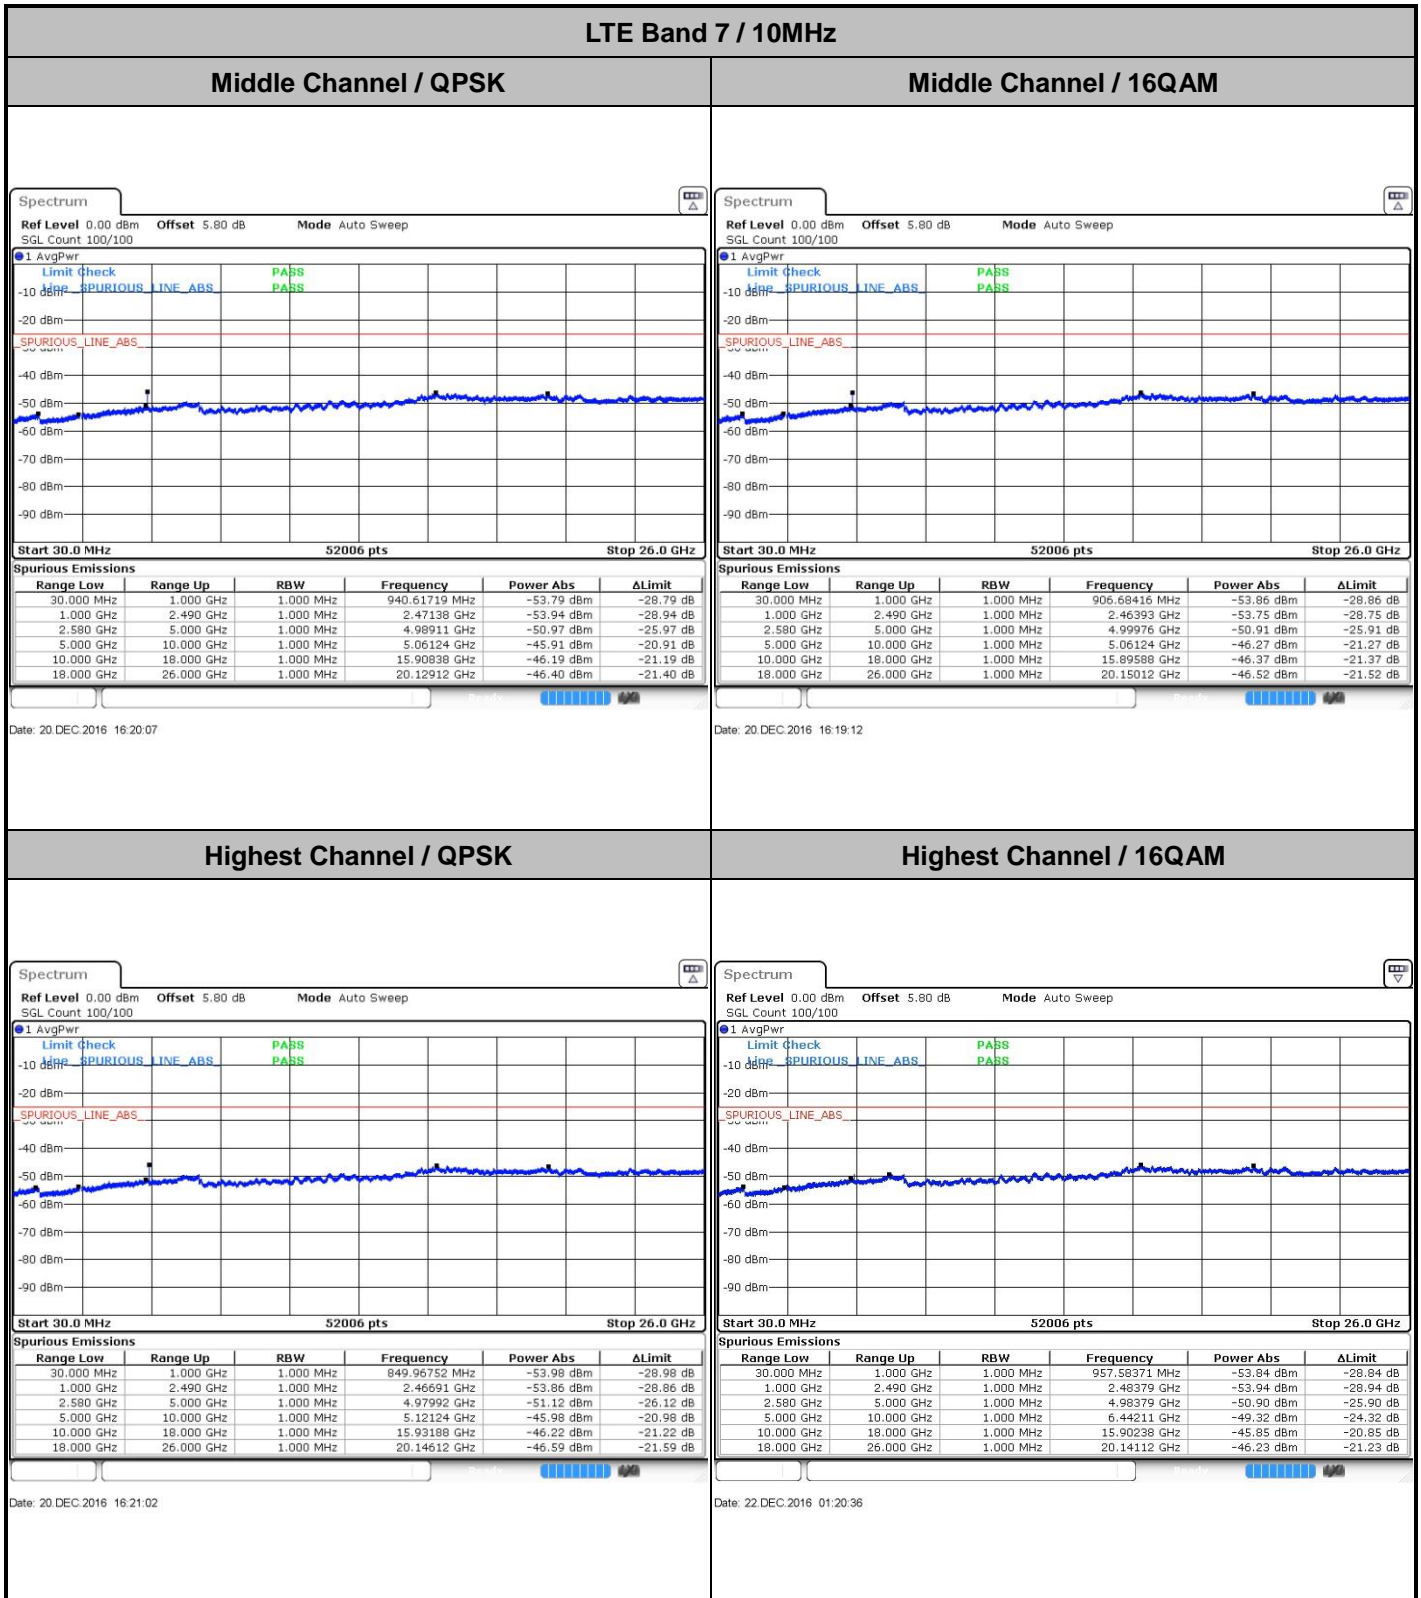

Highest Channel / 16QAM

Date: 20 DEC 2016 14:29:13

LTE Band 4 / 20MHz

Lowest Channel / QPSK

Date: 20 DEC 2016 14:35:22

Lowest Channel / 16QAM

Date: 20 DEC 2016 14:36:18

LTE Band 7 / 5MHz

Lowest Channel / QPSK

Lowest Channel / 16QAM

Date: 20 DEC 2016 16:00:40

Date: 20 DEC 2016 16:01:34

Middle Channel / QPSK

Middle Channel / 16QAM

Date: 20 DEC 2016 16:03:24

Date: 20 DEC 2016 16:02:29

LTE Band 7 / 15MHz

Lowest Channel / QPSK

Lowest Channel / 16QAM

Date: 20 DEC 2016 16:34:05

Date: 20 DEC 2016 16:35:00

Middle Channel / QPSK

Middle Channel / 16QAM

Date: 20 DEC 2016 16:36:49

Date: 20 DEC 2016 16:35:55

LTE Band7 / 15MHz

Highest Channel / QPSK

Date: 20 DEC 2016 16:37:44

Highest Channel / 16QAM

Date: 20 DEC 2016 16:38:39

LTE Band 7 / 20MHz

Lowest Channel / QPSK