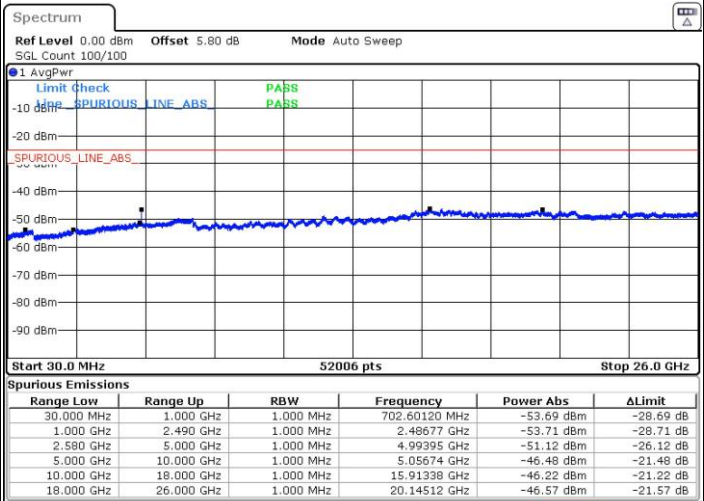

LTE Band 7 / 15MHz

Lowest Channel / QPSK

Lowest Channel / 16QAM

Date: 20 DEC 2016 16:34:05

Date: 20 DEC 2016 16:35:00

Middle Channel / QPSK

Middle Channel / 16QAM

Date: 20 DEC 2016 16:36:49

Date: 20 DEC 2016 16:35:55

LTE Band7 / 15MHz

Highest Channel / QPSK

Date: 20 DEC 2016 16:37:44

Highest Channel / 16QAM

Date: 20 DEC 2016 16:38:39

LTE Band 7 / 20MHz

Lowest Channel / QPSK

Date: 20 DEC 2016 16:50:48

Lowest Channel / 16QAM

Date: 20 DEC 2016 16:51:42

LTE Band 7 / 20MHz

Middle Channel / QPSK

Middle Channel / 16QAM

Date: 20 DEC 2016 16:53:32

Date: 20 DEC 2016 16:52:37