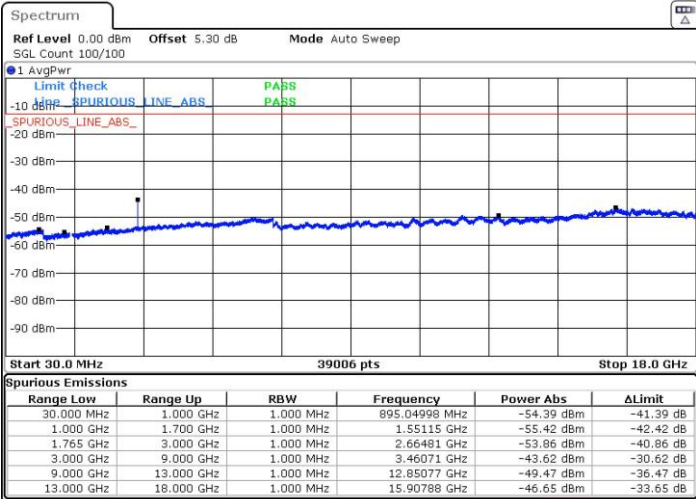

LTE Band 4 / 5MHz

Lowest Channel / QPSK

Lowest Channel / 16QAM

Date: 20 DEC 2016 13:28:18

Date: 20 DEC 2016 13:29:14

Middle Channel / QPSK

Middle Channel / 16QAM

Date: 20 DEC 2016 13:30:51

Date: 20 DEC 2016 13:31:46

LTE Band 4 / 5MHz

Highest Channel / QPSK

Date: 20 DEC 2016 13:37:56

Highest Channel / 16QAM

Date: 20 DEC 2016 13:38:51

LTE Band 4 / 10MHz

Lowest Channel / QPSK