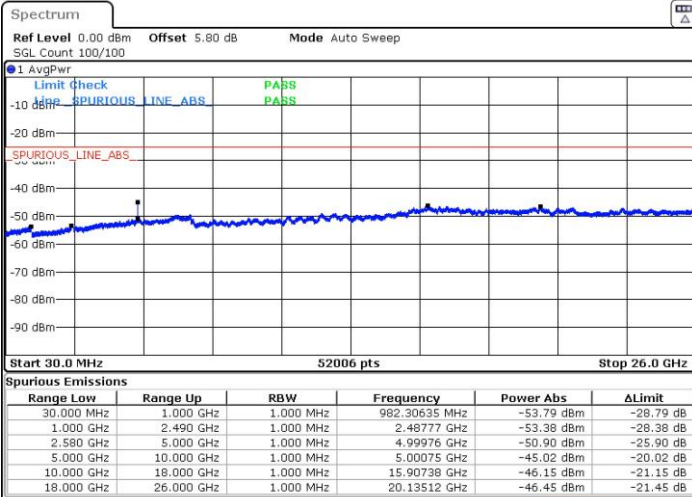

LTE Band 7 / 5MHz

Lowest Channel / QPSK

Lowest Channel / 16QAM

Date: 20 DEC 2016 16:00:40