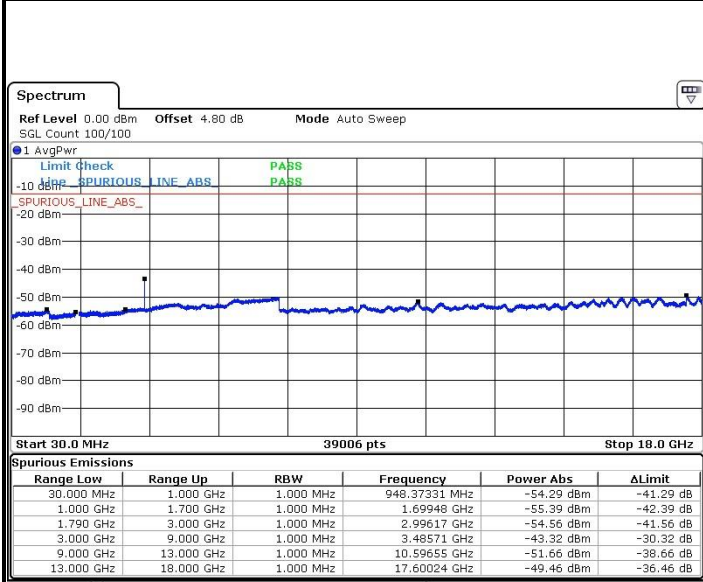

Highest Channel / 16QAM

Date: 20.DEC.2016 21:20:04

LTE Band 66 / 3MHz

Lowest Channel / QPSK

Date: 20.DEC.2016 22:32:45

Lowest Channel / 16QAM

Date: 20.DEC.2016 22:33:39

LTE Band 4 / 3MHz

Middle Channel / QPSK

Middle Channel / 16QAM

Date: 20 DEC.2016 22:30:55

Date: 20 DEC.2016 22:30:07

Highest Channel / QPSK

Highest Channel / 16QAM

Date: 20 DEC.2016 22:28:29

Date: 20 DEC.2016 22:28:08

LTE Band 66 / 5MHz

Lowest Channel / QPSK

Ready [Progress Bar] [Signal Icon]

Date: 20 DEC.2016 23:08:48

Lowest Channel / 16QAM

Ready [Progress Bar] [Signal Icon]

Date: 20 DEC.2016 23:09:29

Middle Channel / QPSK

Ready [Progress Bar] [Signal Icon]

Date: 20 DEC.2016 23:11:14

Middle Channel / 16QAM

Ready [Progress Bar] [Signal Icon]

Date: 20 DEC.2016 23:10:28