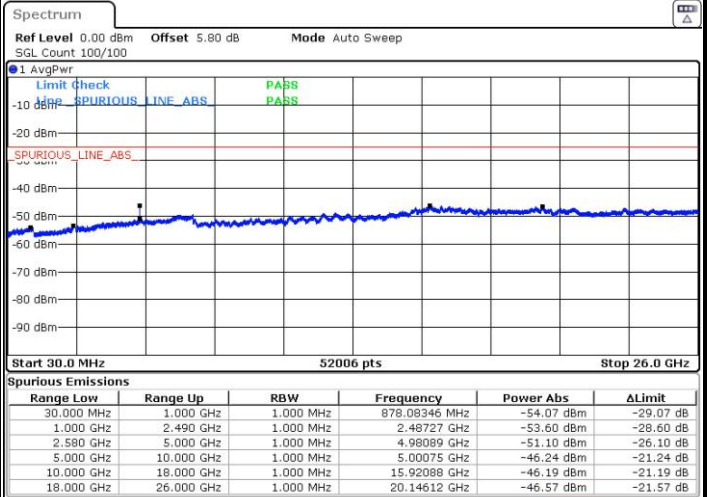

Date: 20 DEC 2016 16:01:34