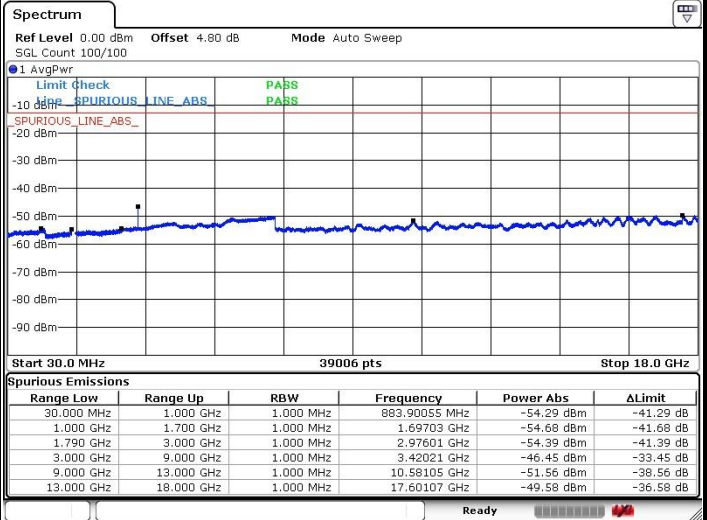

Highest Channel / QPSK

Highest Channel / 16QAM

Date: 20 DEC 2016 16:54:26

Date: 20 DEC 2016 16:55:21

LTE Band 66 / 1.4MHz

Lowest Channel / QPSK

Lowest Channel / 16QAM

Date: 20.DEC.2016 21:26:19

Date: 20.DEC.2016 21:25:27

Middle Channel / QPSK

Middle Channel / 16QAM

Date: 20.DEC.2016 21:22:30

Date: 20.DEC.2016 21:23:44

LTE Band 66 / 1.4MHz

Highest Channel / QPSK

Date: 20.DEC.2016 21:21:20