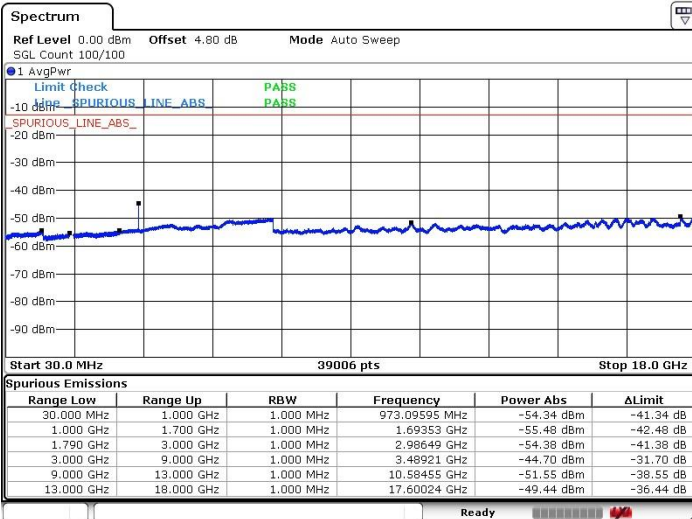

Highest Channel / QPSK

Highest Channel / 16QAM

Date: 20 DEC 2016 16:54:26

Date: 20 DEC 2016 16:55:21

LTE Band 66 / 1.4MHz

Lowest Channel / QPSK

Lowest Channel / 16QAM

Date: 20.DEC.2016 21:26:19

Date: 20.DEC.2016 21:25:27

Middle Channel / QPSK

Middle Channel / 16QAM

Date: 20.DEC.2016 21:22:30

Date: 20.DEC.2016 21:23:44

LTE Band 66 / 1.4MHz

Highest Channel / QPSK

Date: 20.DEC.2016 21:21:20