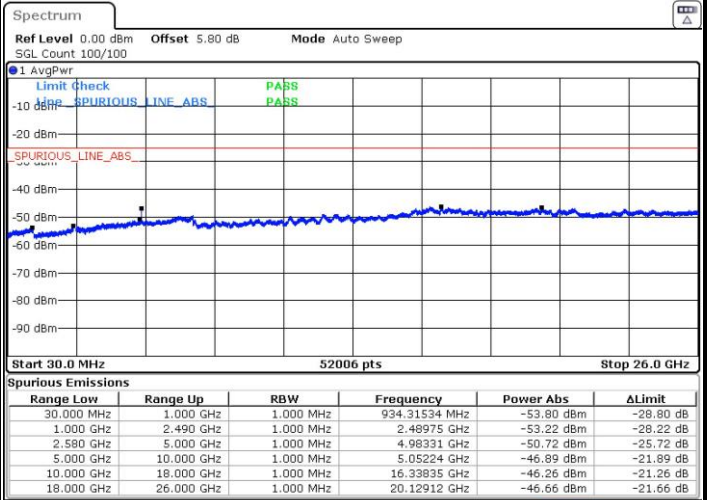

Date: 20 DEC 2016 16:35:55

LTE Band7 / 15MHz

Highest Channel / QPSK

Date: 20 DEC 2016 16:37:44

Highest Channel / 16QAM

Date: 20 DEC 2016 16:38:39

LTE Band 7 / 20MHz

Lowest Channel / QPSK

Date: 20 DEC 2016 16:50:48

Lowest Channel / 16QAM

Date: 20 DEC 2016 16:51:42

LTE Band 7 / 20MHz

Middle Channel / QPSK

Middle Channel / 16QAM

Date: 20 DEC 2016 16:53:32

Date: 20 DEC 2016 16:52:37

Highest Channel / QPSK

Highest Channel / 16QAM

Date: 20 DEC 2016 16:54:26

Date: 20 DEC 2016 16:55:21

LTE Band 66 / 1.4MHz

Lowest Channel / QPSK

Lowest Channel / 16QAM

Date: 20.DEC.2016 21:26:19

Date: 20.DEC.2016 21:25:27

Middle Channel / QPSK

Middle Channel / 16QAM

Date: 20.DEC.2016 21:22:30

Date: 20.DEC.2016 21:23:44

LTE Band 66 / 1.4MHz

Highest Channel / QPSK

Date: 20.DEC.2016 21:21:20