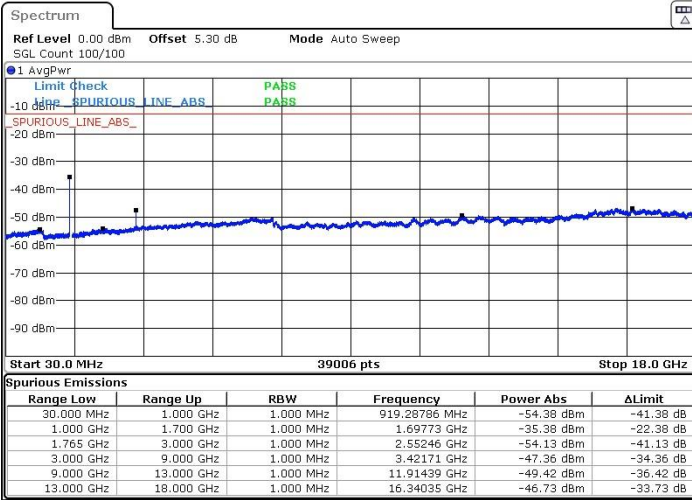

Date: 20 DEC 2016 13:45:01

Lowest Channel / 16QAM

Date: 20 DEC 2016 13:45:56

LTE Band 4 / 10MHz

Middle Channel / QPSK

Date: 20 DEC 2016 13:47:34

Middle Channel / 16QAM

Date: 20 DEC 2016 13:48:29

Highest Channel / QPSK

Date: 20 DEC 2016 14:11:23

Highest Channel / 16QAM

Date: 20 DEC 2016 14:12:19

LTE Band 4 / 15MHz

Lowest Channel / QPSK

Lowest Channel / 16QAM

Date: 20 DEC.2016 14:18:29

Date: 20 DEC.2016 14:19:35

Middle Channel / QPSK

Middle Channel / 16QAM

Date: 20 DEC.2016 14:21:12

Date: 20 DEC.2016 14:22:08

LTE Band 4 / 15MHz

Highest Channel / QPSK

Date: 20 DEC 2016 14:28:17

Highest Channel / 16QAM

Date: 20 DEC 2016 14:29:13

LTE Band 4 / 20MHz

Lowest Channel / QPSK

Date: 20 DEC 2016 14:35:22

Lowest Channel / 16QAM

Date: 20 DEC 2016 14:36:18

LTE Band 7 / 5MHz