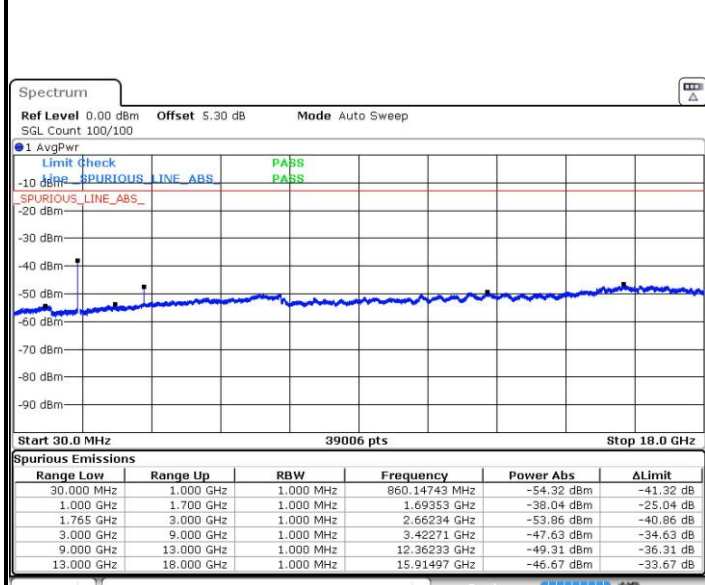

Highest Channel / QPSK

Date: 20 DEC 2016 14:11:23

Highest Channel / 16QAM

Date: 20 DEC 2016 14:12:19

LTE Band 4 / 15MHz

Lowest Channel / QPSK

Lowest Channel / 16QAM

Date: 20 DEC.2016 14:18:29

Date: 20 DEC.2016 14:19:35

Middle Channel / QPSK

Middle Channel / 16QAM

Date: 20 DEC.2016 14:21:12

Date: 20 DEC.2016 14:22:08

LTE Band 4 / 15MHz

Highest Channel / QPSK

Date: 20 DEC 2016 14:28:17

Highest Channel / 16QAM

Date: 20 DEC 2016 14:29:13

LTE Band 4 / 20MHz

Lowest Channel / QPSK

Date: 20 DEC 2016 14:35:22

Lowest Channel / 16QAM

Date: 20 DEC 2016 14:36:18

LTE Band 7 / 5MHz