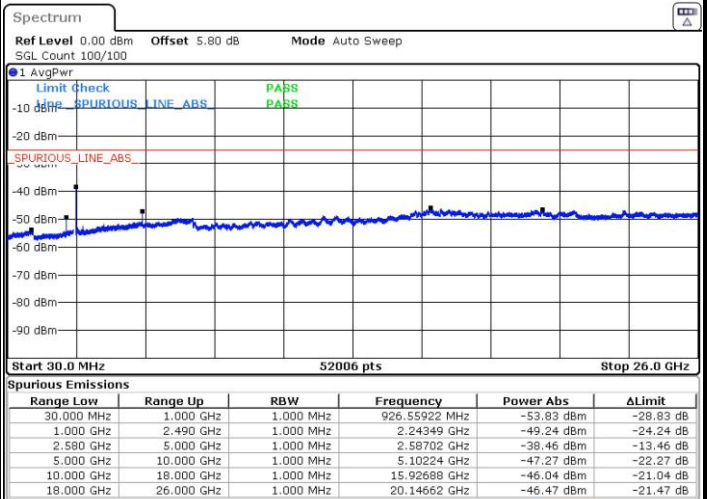

Date: 20 DEC 2016 16:35:55

LTE Band7 / 15MHz

Highest Channel / QPSK

Date: 20 DEC 2016 16:37:44

Highest Channel / 16QAM

Date: 20 DEC 2016 16:38:39

LTE Band 7 / 20MHz

Lowest Channel / QPSK

Date: 20 DEC 2016 16:50:48

Lowest Channel / 16QAM

Date: 20 DEC 2016 16:51:42

LTE Band 7 / 20MHz

Middle Channel / QPSK

Middle Channel / 16QAM

Date: 20 DEC 2016 16:53:32

Date: 20 DEC 2016 16:52:37

Highest Channel / QPSK

Highest Channel / 16QAM

Date: 20 DEC 2016 16:54:26

Date: 20 DEC 2016 16:55:21

LTE Band 66 / 1.4MHz

Lowest Channel / QPSK

Lowest Channel / 16QAM

Date: 20.DEC.2016 21:26:19

Date: 20.DEC.2016 21:25:27

Middle Channel / QPSK

Middle Channel / 16QAM

Date: 20.DEC.2016 21:22:30

Date: 20.DEC.2016 21:23:44

LTE Band 66 / 1.4MHz

Highest Channel / QPSK

Date: 20.DEC.2016 21:21:20