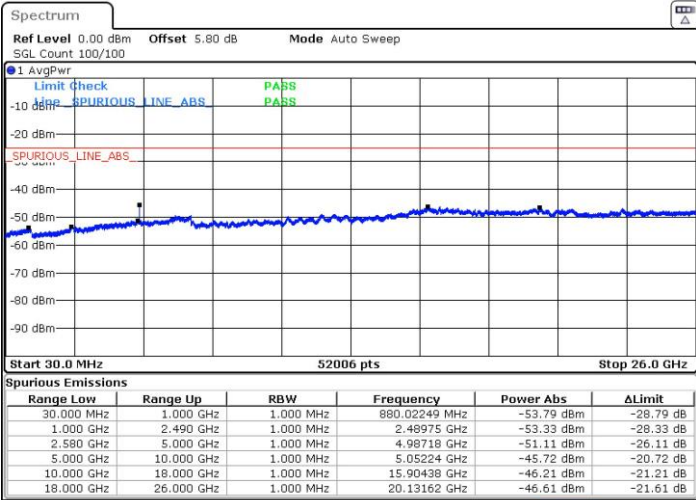

Date: 20 DEC 2016 16:35:55

LTE Band7 / 15MHz

Highest Channel / QPSK

Date: 20 DEC 2016 16:37:44

Highest Channel / 16QAM

Date: 20 DEC 2016 16:38:39

LTE Band 7 / 20MHz

Lowest Channel / QPSK

Date: 20 DEC 2016 16:50:48

Lowest Channel / 16QAM

Date: 20 DEC 2016 16:51:42

LTE Band 7 / 20MHz

Middle Channel / QPSK

Middle Channel / 16QAM

Date: 20 DEC 2016 16:53:32

Date: 20 DEC 2016 16:52:37

Highest Channel / QPSK

Highest Channel / 16QAM

Date: 20 DEC 2016 16:54:26

Date: 20 DEC 2016 16:55:21

LTE Band 66 / 1.4MHz

Lowest Channel / QPSK

Lowest Channel / 16QAM

Date: 20.DEC.2016 21:26:19

Date: 20.DEC.2016 21:25:27

Middle Channel / QPSK

Middle Channel / 16QAM

Date: 20.DEC.2016 21:22:30

Date: 20.DEC.2016 21:23:44

LTE Band 66 / 1.4MHz

Highest Channel / QPSK

Date: 20.DEC.2016 21:21:20