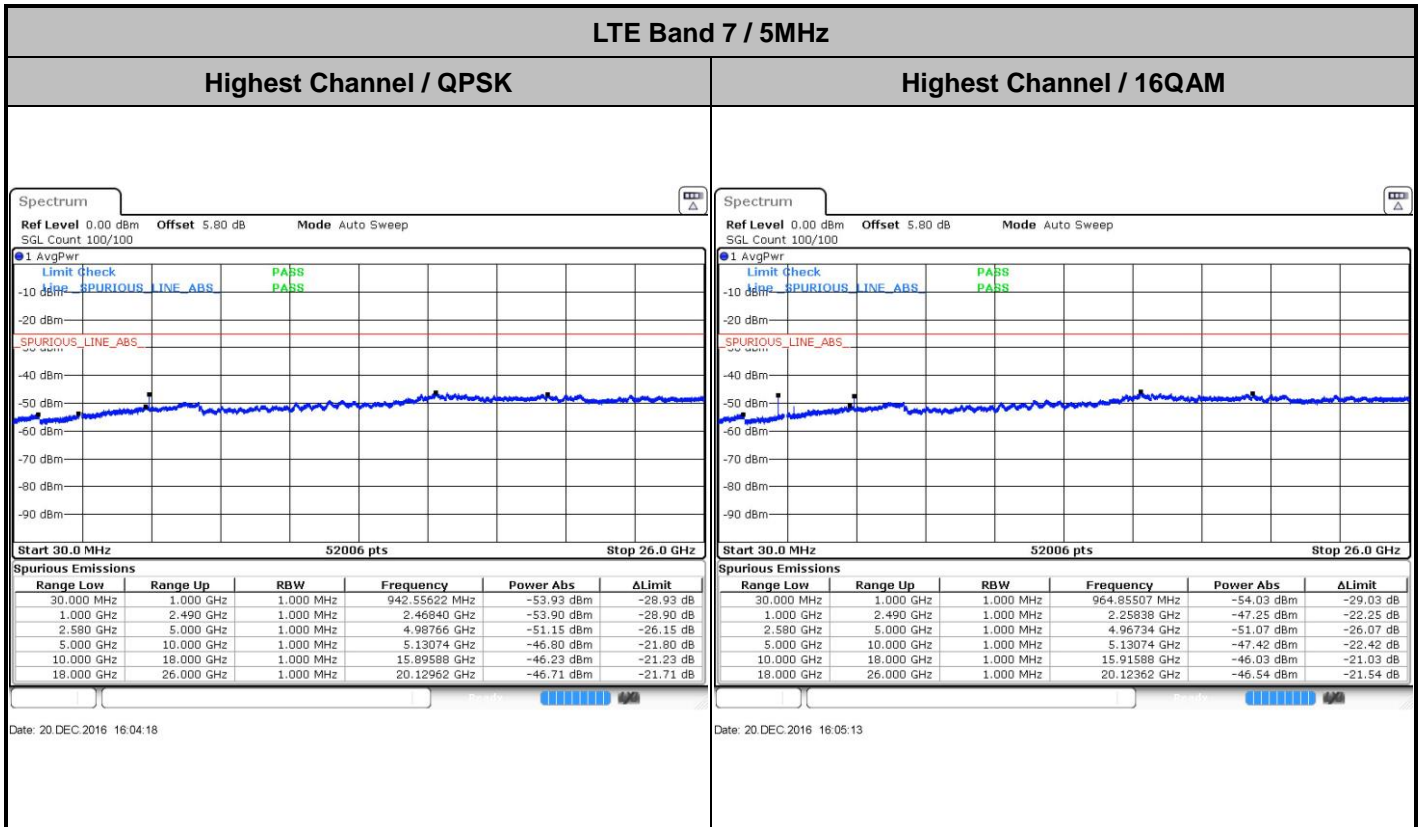

Highest Channel / 16QAM

Date: 20 DEC 2016 14:29:13

LTE Band 4 / 20MHz

Lowest Channel / QPSK

Date: 20 DEC 2016 14:35:22

Lowest Channel / 16QAM

Date: 20 DEC 2016 14:36:18

LTE Band 7 / 5MHz

Lowest Channel / QPSK

Lowest Channel / 16QAM

Date: 20 DEC 2016 16:00:40

Date: 20 DEC 2016 16:01:34

Middle Channel / QPSK

Middle Channel / 16QAM

Date: 20 DEC 2016 16:03:24

Date: 20 DEC 2016 16:02:29

LTE Band 7 / 15MHz

Lowest Channel / QPSK

Lowest Channel / 16QAM

Date: 20 DEC 2016 16:34:05

Date: 20 DEC 2016 16:35:00

Middle Channel / QPSK

Middle Channel / 16QAM

Date: 20 DEC 2016 16:36:49

Date: 20 DEC 2016 16:35:55

LTE Band7 / 15MHz

Highest Channel / QPSK

Date: 20 DEC 2016 16:37:44

Highest Channel / 16QAM

Date: 20 DEC 2016 16:38:39

LTE Band 7 / 20MHz

Lowest Channel / QPSK