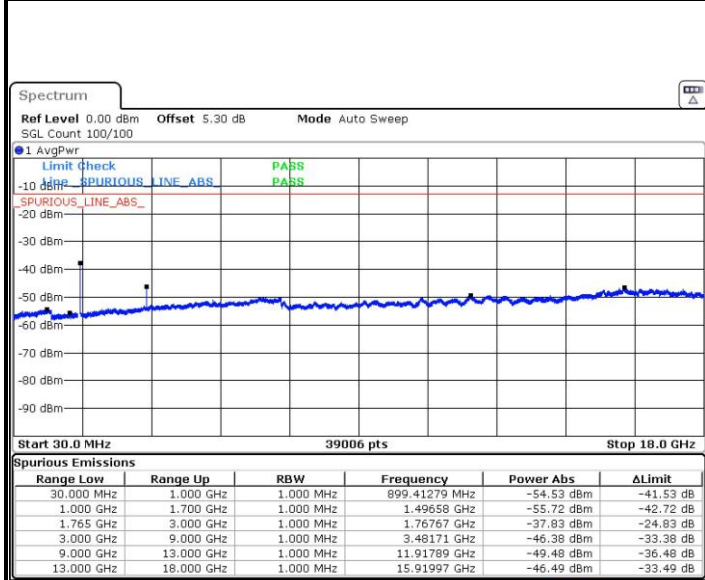

Highest Channel / QPSK

Date: 20 DEC 2016 14:11:23

Highest Channel / 16QAM

Date: 20 DEC 2016 14:12:19

LTE Band 4 / 15MHz

Lowest Channel / QPSK

Lowest Channel / 16QAM

Date: 20 DEC.2016 14:18:29

Date: 20 DEC.2016 14:19:35

Middle Channel / QPSK

Middle Channel / 16QAM

Date: 20 DEC.2016 14:21:12

Date: 20 DEC.2016 14:22:08

LTE Band 4 / 15MHz

Highest Channel / QPSK

Date: 20 DEC 2016 14:28:17

Highest Channel / 16QAM

Date: 20 DEC 2016 14:29:13

LTE Band 4 / 20MHz

Lowest Channel / QPSK

Date: 20 DEC 2016 14:35:22

Lowest Channel / 16QAM

Date: 20 DEC 2016 14:36:18

LTE Band 7 / 5MHz