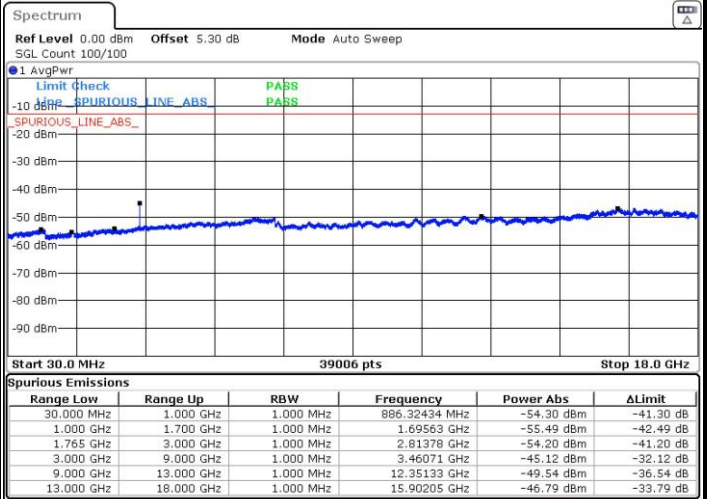

LTE Band 4 / 5MHz

Lowest Channel / QPSK

Lowest Channel / 16QAM

Date: 20 DEC 2016 13:28:18

Date: 20 DEC 2016 13:29:14

Middle Channel / QPSK

Middle Channel / 16QAM

Date: 20 DEC 2016 13:30:51

Date: 20 DEC 2016 13:31:46

LTE Band 4 / 5MHz

Highest Channel / QPSK

Date: 20 DEC 2016 13:37:56

Highest Channel / 16QAM

Date: 20 DEC 2016 13:38:51

LTE Band 4 / 10MHz

Lowest Channel / QPSK