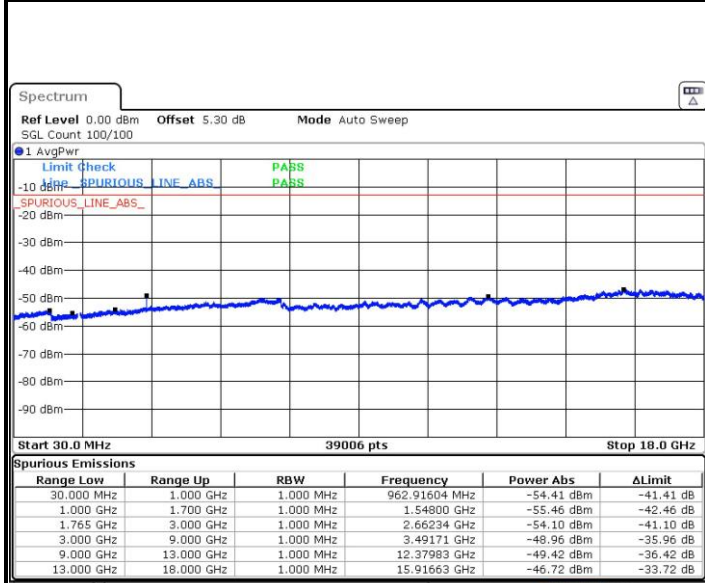

Date: 20 DEC 2016 13:31:46

LTE Band 4 / 5MHz

Highest Channel / QPSK

Date: 20 DEC 2016 13:37:56

Highest Channel / 16QAM

Date: 20 DEC 2016 13:38:51

LTE Band 4 / 10MHz

Lowest Channel / QPSK

Date: 20 DEC 2016 13:45:01

Lowest Channel / 16QAM

Date: 20 DEC 2016 13:45:56

LTE Band 4 / 10MHz

Middle Channel / QPSK

Date: 20 DEC 2016 13:47:34

Middle Channel / 16QAM

Date: 20 DEC 2016 13:48:29

Highest Channel / QPSK

Date: 20 DEC 2016 14:11:23

Highest Channel / 16QAM

Date: 20 DEC 2016 14:12:19

LTE Band 4 / 15MHz

Lowest Channel / QPSK

Lowest Channel / 16QAM

Date: 20 DEC.2016 14:18:29

Date: 20 DEC.2016 14:19:35

Middle Channel / QPSK

Middle Channel / 16QAM

Date: 20 DEC.2016 14:21:12

Date: 20 DEC.2016 14:22:08

LTE Band 4 / 15MHz

Highest Channel / QPSK

Date: 20 DEC 2016 14:28:17