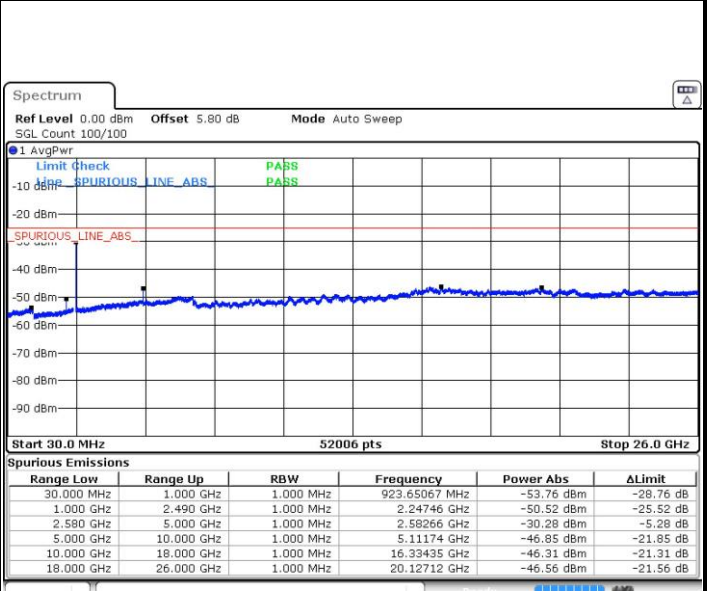

LTE Band 7 / 15MHz

Lowest Channel / QPSK

Lowest Channel / 16QAM

Date: 20 DEC 2016 16:34:05

Date: 20 DEC 2016 16:35:00

Middle Channel / QPSK

Middle Channel / 16QAM

Date: 20 DEC 2016 16:36:49

Date: 20 DEC 2016 16:35:55

LTE Band7 / 15MHz

Highest Channel / QPSK

Date: 20 DEC 2016 16:37:44

Highest Channel / 16QAM

Date: 20 DEC 2016 16:38:39

LTE Band 7 / 20MHz

Lowest Channel / QPSK

Date: 20 DEC 2016 16:50:48

Lowest Channel / 16QAM

Date: 20 DEC 2016 16:51:42

LTE Band 7 / 20MHz

Middle Channel / QPSK

Middle Channel / 16QAM

Date: 20 DEC 2016 16:53:32

Date: 20 DEC 2016 16:52:37

Highest Channel / QPSK

Highest Channel / 16QAM

Date: 20 DEC 2016 16:54:26

Date: 20 DEC 2016 16:55:21

LTE Band 66 / 1.4MHz

Lowest Channel / QPSK

Lowest Channel / 16QAM

Date: 20.DEC.2016 21:26:19