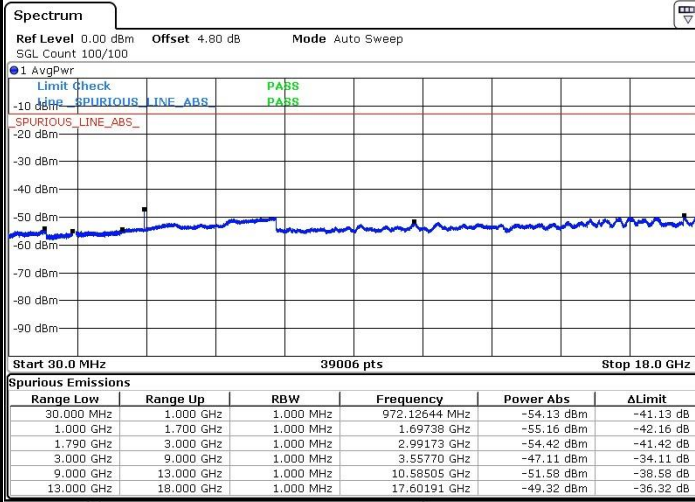

Highest Channel / QPSK

Highest Channel / 16QAM

Date: 20 DEC 2016 16:54:26

Date: 20 DEC 2016 16:55:21

LTE Band 66 / 1.4MHz

Lowest Channel / QPSK

Lowest Channel / 16QAM

Date: 20.DEC.2016 21:26:19

Date: 20.DEC.2016 21:25:27

Middle Channel / QPSK

Middle Channel / 16QAM

Date: 20.DEC.2016 21:22:30

Date: 20.DEC.2016 21:23:44

LTE Band 66 / 1.4MHz

Highest Channel / QPSK

Date: 20.DEC.2016 21:21:20

Highest Channel / 16QAM

Date: 20.DEC.2016 21:20:04

LTE Band 66 / 3MHz

Lowest Channel / QPSK

Date: 20.DEC.2016 22:32:45

Lowest Channel / 16QAM

Date: 20.DEC.2016 22:33:39

LTE Band 4 / 3MHz