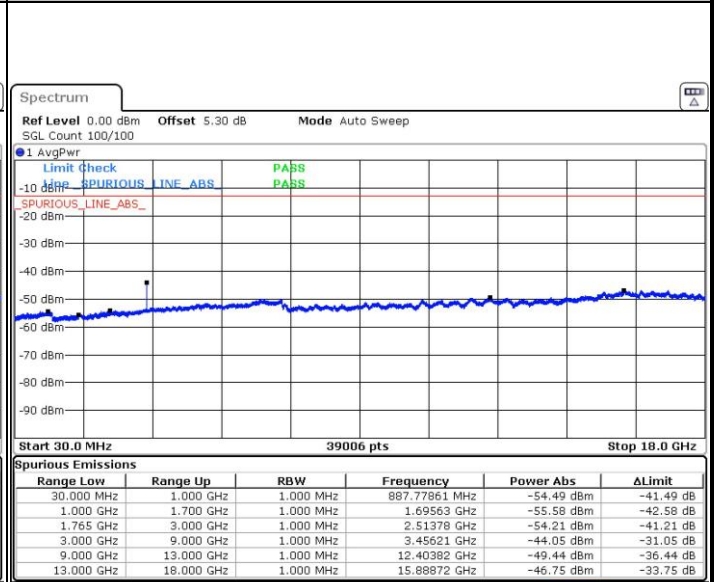

Date: 20 DEC 2016 13:31:46

LTE Band 4 / 5MHz

Highest Channel / QPSK

Date: 20 DEC 2016 13:37:56

Highest Channel / 16QAM

Date: 20 DEC 2016 13:38:51

LTE Band 4 / 10MHz

Lowest Channel / QPSK

Date: 20 DEC 2016 13:45:01

Lowest Channel / 16QAM

Date: 20 DEC 2016 13:45:56

LTE Band 4 / 10MHz

Middle Channel / QPSK

Date: 20 DEC 2016 13:47:34

Middle Channel / 16QAM

Date: 20 DEC 2016 13:48:29

Highest Channel / QPSK

Date: 20 DEC 2016 14:11:23

Highest Channel / 16QAM

Date: 20 DEC 2016 14:12:19

LTE Band 4 / 15MHz

Lowest Channel / QPSK

Lowest Channel / 16QAM

Date: 20 DEC.2016 14:18:29

Date: 20 DEC.2016 14:19:35

Middle Channel / QPSK

Middle Channel / 16QAM

Date: 20 DEC.2016 14:21:12

Date: 20 DEC.2016 14:22:08

LTE Band 4 / 15MHz

Highest Channel / QPSK

Date: 20 DEC 2016 14:28:17