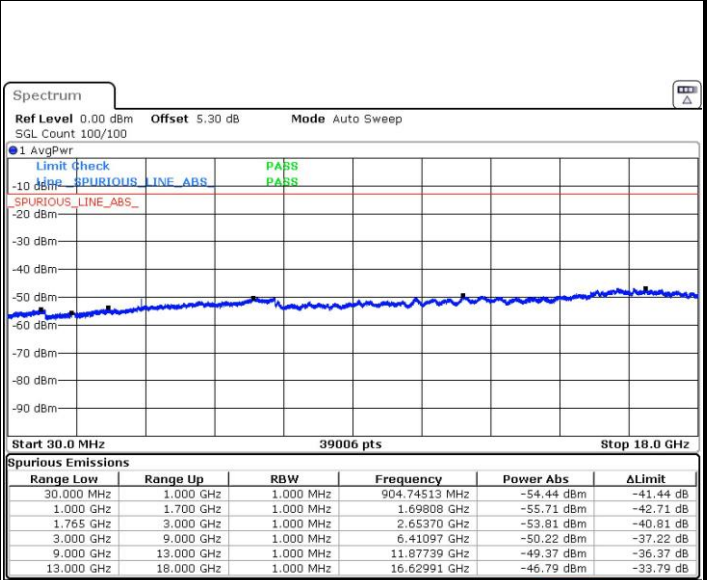

LTE Band 4 / 5MHz

Lowest Channel / QPSK

Lowest Channel / 16QAM

Date: 20 DEC 2016 13:28:18

Date: 20 DEC 2016 13:29:14

Middle Channel / QPSK

Middle Channel / 16QAM

Date: 20 DEC 2016 13:30:51

Date: 20 DEC 2016 13:31:46

LTE Band 4 / 5MHz

Highest Channel / QPSK

Date: 20 DEC 2016 13:37:56

Highest Channel / 16QAM

Date: 20 DEC 2016 13:38:51

LTE Band 4 / 10MHz

Lowest Channel / QPSK

Date: 20 DEC 2016 13:45:01

Lowest Channel / 16QAM

Date: 20 DEC 2016 13:45:56

LTE Band 4 / 10MHz

Middle Channel / QPSK

Date: 20 DEC 2016 13:47:34

Middle Channel / 16QAM

Date: 20 DEC 2016 13:48:29

Highest Channel / QPSK

Date: 20 DEC 2016 14:11:23

Highest Channel / 16QAM

Date: 20 DEC 2016 14:12:19

LTE Band 4 / 15MHz

Lowest Channel / QPSK

Lowest Channel / 16QAM

Date: 20 DEC.2016 14:18:29