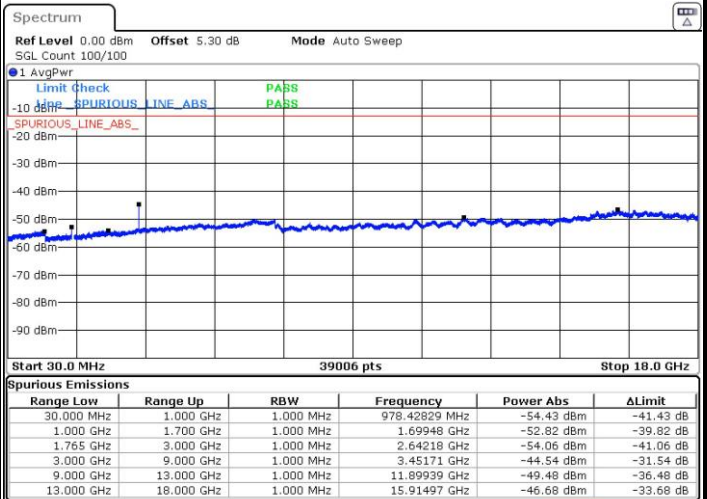

Date: 20 DEC 2016 13:45:01

Lowest Channel / 16QAM

Date: 20 DEC 2016 13:45:56

LTE Band 4 / 10MHz

Middle Channel / QPSK

Date: 20 DEC 2016 13:47:34

Middle Channel / 16QAM

Date: 20 DEC 2016 13:48:29

Highest Channel / QPSK

Date: 20 DEC 2016 14:11:23

Highest Channel / 16QAM

Date: 20 DEC 2016 14:12:19

LTE Band 4 / 15MHz

Lowest Channel / QPSK

Lowest Channel / 16QAM

Date: 20 DEC.2016 14:18:29

Date: 20 DEC.2016 14:19:35

Middle Channel / QPSK

Middle Channel / 16QAM

Date: 20 DEC.2016 14:21:12

Date: 20 DEC.2016 14:22:08

LTE Band 4 / 15MHz

Highest Channel / QPSK

Date: 20 DEC 2016 14:28:17

Highest Channel / 16QAM

Date: 20 DEC 2016 14:29:13

LTE Band 4 / 20MHz

Lowest Channel / QPSK

Date: 20 DEC 2016 14:35:22

Lowest Channel / 16QAM

Date: 20 DEC 2016 14:36:18

LTE Band 7 / 5MHz