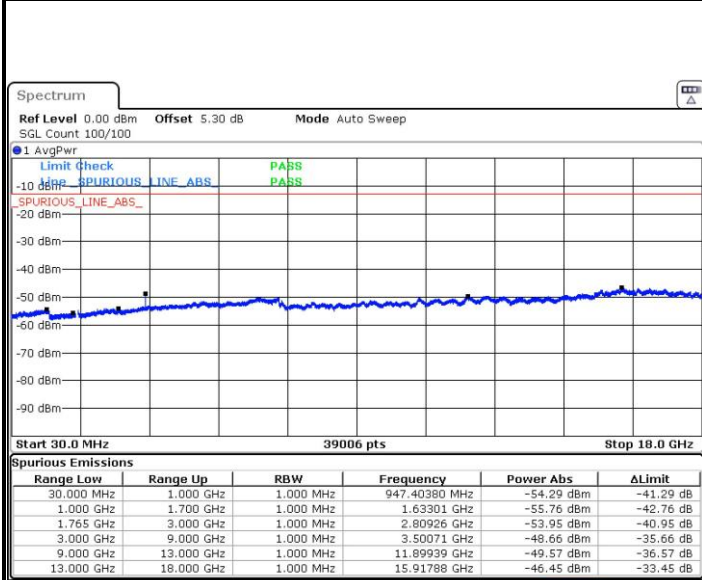

LTE Band 4 / 5MHz

Lowest Channel / QPSK

Lowest Channel / 16QAM

Date: 20 DEC 2016 13:28:18

Date: 20 DEC 2016 13:29:14

Middle Channel / QPSK

Middle Channel / 16QAM

Date: 20 DEC 2016 13:30:51

Date: 20 DEC 2016 13:31:46

LTE Band 4 / 5MHz

Highest Channel / QPSK

Date: 20 DEC 2016 13:37:56

Highest Channel / 16QAM

Date: 20 DEC 2016 13:38:51

LTE Band 4 / 10MHz

Lowest Channel / QPSK

Date: 20 DEC 2016 13:45:01

Lowest Channel / 16QAM

Date: 20 DEC 2016 13:45:56

LTE Band 4 / 10MHz

Middle Channel / QPSK

Date: 20 DEC 2016 13:47:34

Middle Channel / 16QAM

Date: 20 DEC 2016 13:48:29