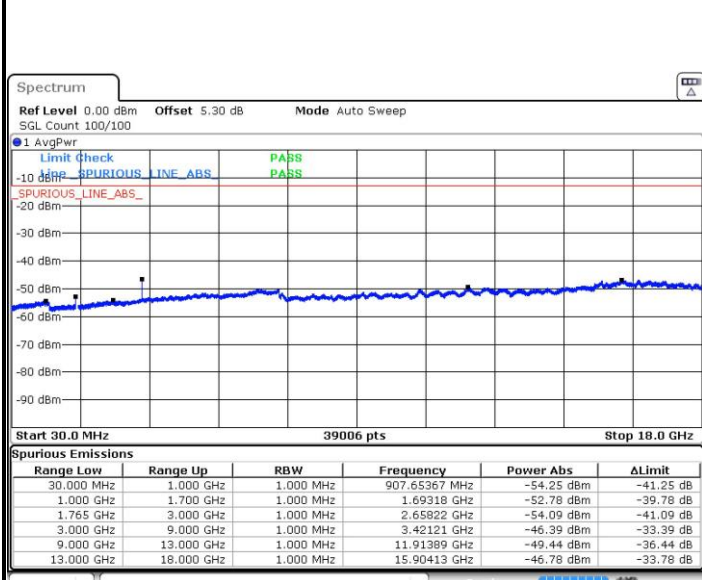

LTE Band 4 / 5MHz

Lowest Channel / QPSK

Lowest Channel / 16QAM

Date: 20 DEC 2016 13:28:18

Date: 20 DEC 2016 13:29:14

Middle Channel / QPSK

Middle Channel / 16QAM

Date: 20 DEC 2016 13:30:51

Date: 20 DEC 2016 13:31:46

LTE Band 4 / 5MHz

Highest Channel / QPSK

Date: 20 DEC 2016 13:37:56

Highest Channel / 16QAM

Date: 20 DEC 2016 13:38:51

LTE Band 4 / 10MHz

Lowest Channel / QPSK

Date: 20 DEC 2016 13:45:01

Lowest Channel / 16QAM

Date: 20 DEC 2016 13:45:56

LTE Band 4 / 10MHz

Middle Channel / QPSK

Date: 20 DEC 2016 13:47:34

Middle Channel / 16QAM

Date: 20 DEC 2016 13:48:29

Highest Channel / QPSK

Date: 20 DEC 2016 14:11:23

Highest Channel / 16QAM

Date: 20 DEC 2016 14:12:19

LTE Band 4 / 15MHz

Lowest Channel / QPSK

Lowest Channel / 16QAM

Date: 20 DEC.2016 14:18:29