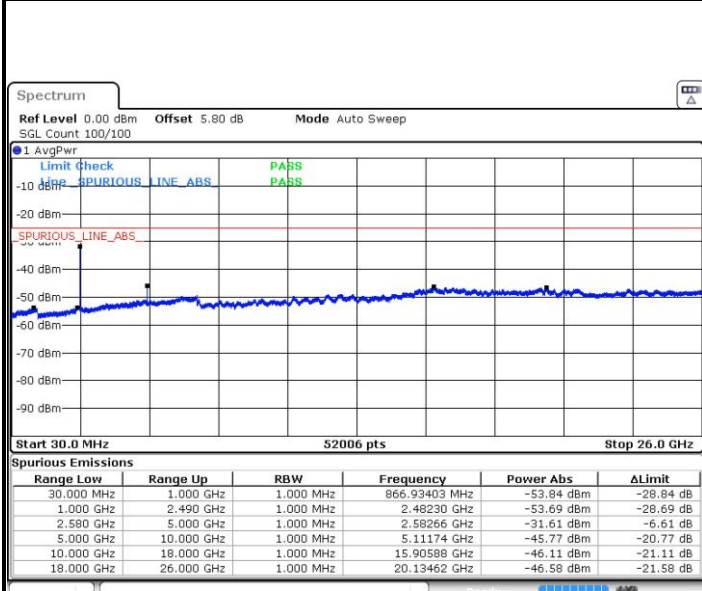

Lowest Channel / QPSK

Lowest Channel / 16QAM

Date: 20 DEC 2016 16:00:40

Date: 20 DEC 2016 16:01:34

Middle Channel / QPSK

Middle Channel / 16QAM

Date: 20 DEC 2016 16:03:24

Date: 20 DEC 2016 16:02:29

LTE Band 7 / 15MHz

Lowest Channel / QPSK

Lowest Channel / 16QAM

Date: 20 DEC 2016 16:34:05

Date: 20 DEC 2016 16:35:00

Middle Channel / QPSK

Middle Channel / 16QAM

Date: 20 DEC 2016 16:36:49

Date: 20 DEC 2016 16:35:55

LTE Band7 / 15MHz

Highest Channel / QPSK

Date: 20 DEC 2016 16:37:44

Highest Channel / 16QAM

Date: 20 DEC 2016 16:38:39

LTE Band 7 / 20MHz

Lowest Channel / QPSK

Date: 20 DEC 2016 16:50:48

Lowest Channel / 16QAM

Date: 20 DEC 2016 16:51:42

LTE Band 7 / 20MHz

Middle Channel / QPSK

Middle Channel / 16QAM

Date: 20 DEC 2016 16:53:32

Date: 20 DEC 2016 16:52:37