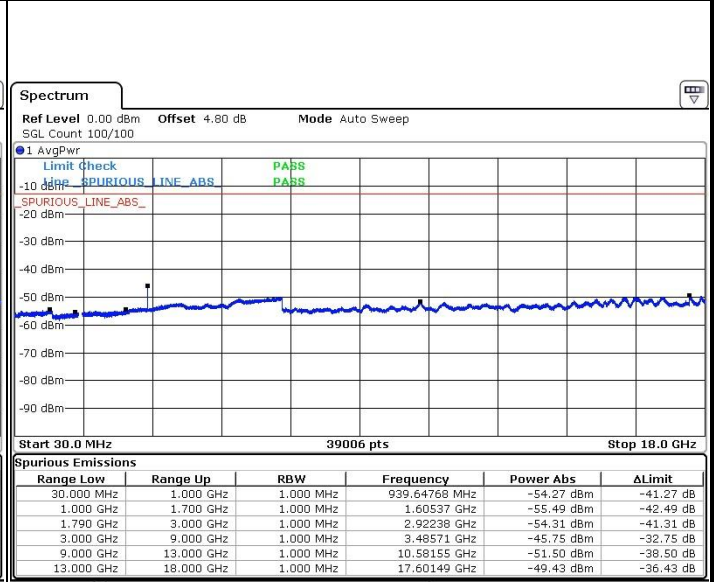

Highest Channel / 16QAM

Date: 20.DEC.2016 21:20:04

LTE Band 66 / 3MHz

Lowest Channel / QPSK

Date: 20.DEC.2016 22:32:45

Lowest Channel / 16QAM

Date: 20.DEC.2016 22:33:39

LTE Band 4 / 3MHz

LTE Band 66 / 5MHz

Lowest Channel / QPSK

Ready [Progress Bar] [Signal Icon]

Date: 20 DEC.2016 23:08:48

Lowest Channel / 16QAM

Ready [Progress Bar] [Signal Icon]

Date: 20 DEC.2016 23:09:29

Middle Channel / QPSK

Ready [Progress Bar] [Signal Icon]

Date: 20 DEC.2016 23:11:14

Middle Channel / 16QAM

Ready [Progress Bar] [Signal Icon]

Date: 20 DEC.2016 23:10:28