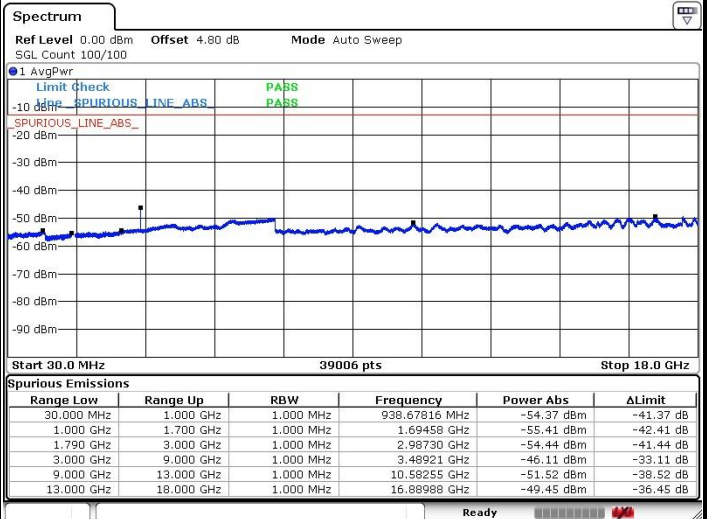

Highest Channel / QPSK

Highest Channel / 16QAM

Date: 20 DEC 2016 16:54:26

Date: 20 DEC 2016 16:55:21

LTE Band 66 / 1.4MHz

Lowest Channel / QPSK

Lowest Channel / 16QAM

Date: 20.DEC.2016 21:26:19

Date: 20.DEC.2016 21:25:27

Middle Channel / QPSK

Middle Channel / 16QAM

Date: 20.DEC.2016 21:22:30

Date: 20.DEC.2016 21:23:44

LTE Band 66 / 1.4MHz

Highest Channel / QPSK

Date: 20.DEC.2016 21:21:20