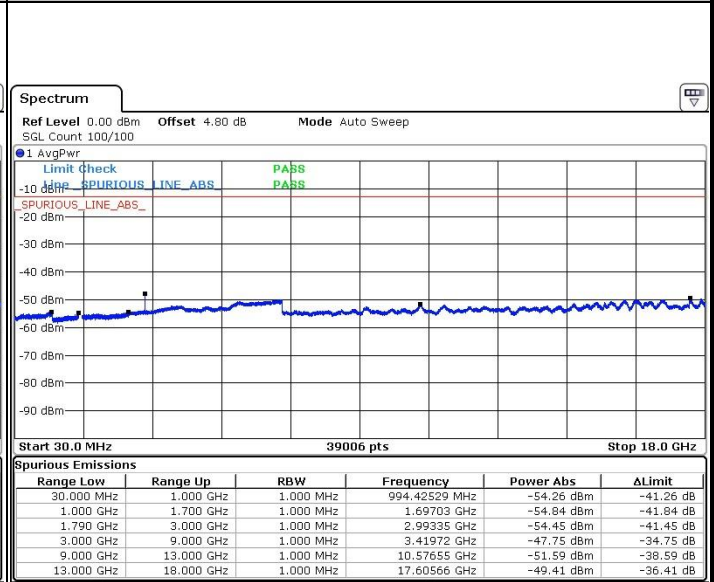

LTE Band 66 / 5MHz

Lowest Channel / QPSK

Ready [Progress Bar] [Signal Icon]

Date: 20 DEC.2016 23:08:48

Lowest Channel / 16QAM

Ready [Progress Bar] [Signal Icon]

Date: 20 DEC.2016 23:09:29

Middle Channel / QPSK

Ready [Progress Bar] [Signal Icon]

Date: 20 DEC.2016 23:11:14

Middle Channel / 16QAM

Ready [Progress Bar] [Signal Icon]

Date: 20 DEC.2016 23:10:28