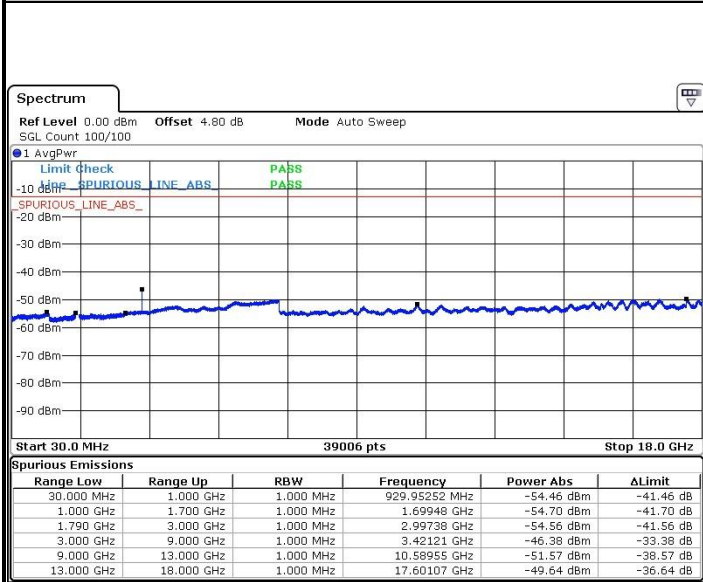

Highest Channel / 16QAM

Date: 20.DEC.2016 21:20:04

LTE Band 66 / 3MHz

Lowest Channel / QPSK

Date: 20.DEC.2016 22:32:45

Lowest Channel / 16QAM

Date: 20.DEC.2016 22:33:39

LTE Band 4 / 3MHz

Middle Channel / QPSK

Middle Channel / 16QAM

Date: 20 DEC.2016 22:30:55

Date: 20 DEC.2016 22:30:07

Highest Channel / QPSK

Highest Channel / 16QAM

Date: 20 DEC.2016 22:28:29

Date: 20 DEC.2016 22:28:08

LTE Band 66 / 5MHz

Lowest Channel / QPSK

Ready [Progress Bar] [Signal Icon]

Date: 20 DEC.2016 23:08:48

Lowest Channel / 16QAM

Ready [Progress Bar] [Signal Icon]

Date: 20 DEC.2016 23:09:29

Middle Channel / QPSK