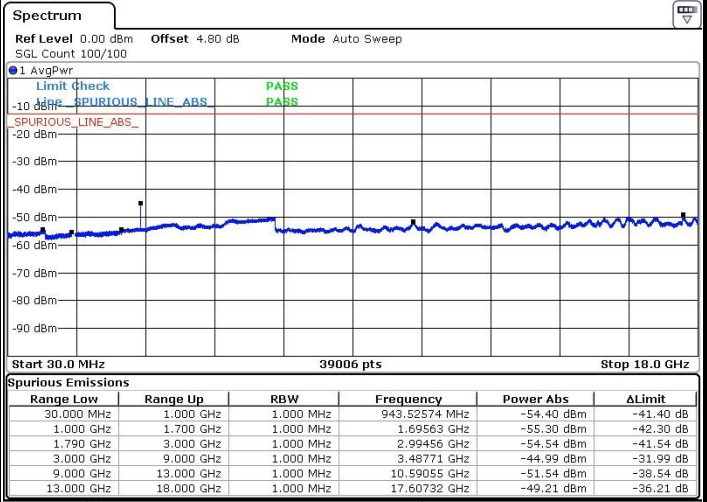

Date: 20.DEC.2016 21:25:27

Middle Channel / QPSK

Middle Channel / 16QAM

Date: 20.DEC.2016 21:22:30

Date: 20.DEC.2016 21:23:44

LTE Band 66 / 1.4MHz

Highest Channel / QPSK

Date: 20.DEC.2016 21:21:20

Highest Channel / 16QAM

Date: 20.DEC.2016 21:20:04

LTE Band 66 / 3MHz

Lowest Channel / QPSK

Date: 20.DEC.2016 22:32:45

Lowest Channel / 16QAM

Date: 20.DEC.2016 22:33:39

LTE Band 4 / 3MHz

Middle Channel / QPSK

Middle Channel / 16QAM

Date: 20 DEC.2016 22:30:55

Date: 20 DEC.2016 22:30:07

Highest Channel / QPSK

Highest Channel / 16QAM

Date: 20 DEC.2016 22:28:29

Date: 20 DEC.2016 22:28:08