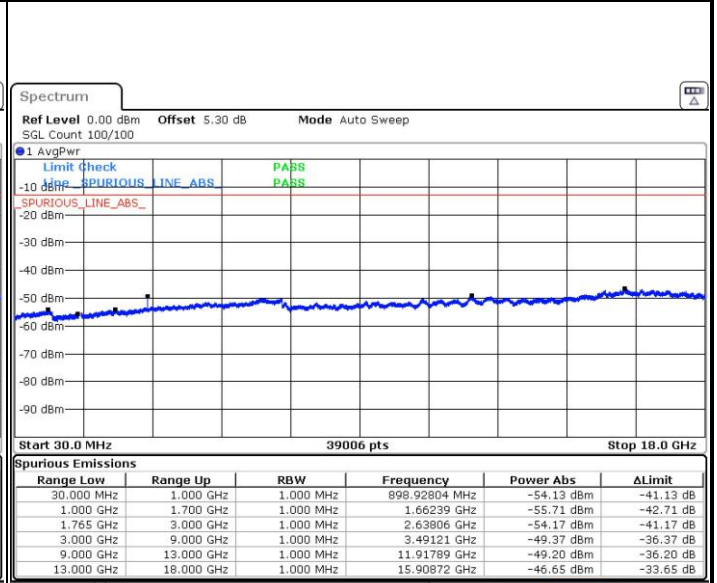

Date: 20 DEC 2016 13:31:46

LTE Band 4 / 5MHz

Highest Channel / QPSK

Date: 20 DEC 2016 13:37:56

Highest Channel / 16QAM

Date: 20 DEC 2016 13:38:51

LTE Band 4 / 10MHz

Lowest Channel / QPSK

Date: 20 DEC 2016 13:45:01

Lowest Channel / 16QAM

Date: 20 DEC 2016 13:45:56

LTE Band 4 / 10MHz

Middle Channel / QPSK

Date: 20 DEC 2016 13:47:34

Middle Channel / 16QAM

Date: 20 DEC 2016 13:48:29

Highest Channel / QPSK

Date: 20 DEC 2016 14:11:23

Highest Channel / 16QAM

Date: 20 DEC 2016 14:12:19

LTE Band 4 / 15MHz

Lowest Channel / QPSK

Lowest Channel / 16QAM

Date: 20 DEC.2016 14:18:29

Date: 20 DEC.2016 14:19:35

Middle Channel / QPSK

Middle Channel / 16QAM

Date: 20 DEC.2016 14:21:12

Date: 20 DEC.2016 14:22:08

LTE Band 4 / 15MHz

Highest Channel / QPSK

Date: 20 DEC 2016 14:28:17