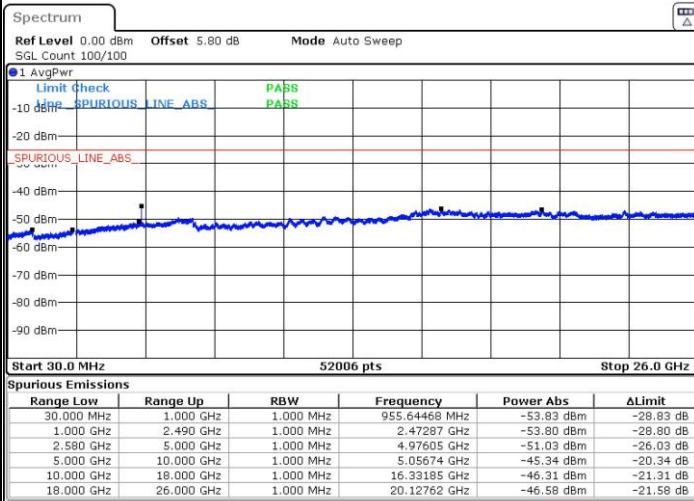

LTE Band 7 / 15MHz

Lowest Channel / QPSK

Lowest Channel / 16QAM

Date: 20 DEC 2016 16:34:05

Date: 20 DEC 2016 16:35:00

Middle Channel / QPSK

Middle Channel / 16QAM

Date: 20 DEC 2016 16:36:49

Date: 20 DEC 2016 16:35:55

LTE Band7 / 15MHz

Highest Channel / QPSK

Date: 20 DEC 2016 16:37:44

Highest Channel / 16QAM

Date: 20 DEC 2016 16:38:39

LTE Band 7 / 20MHz

Lowest Channel / QPSK