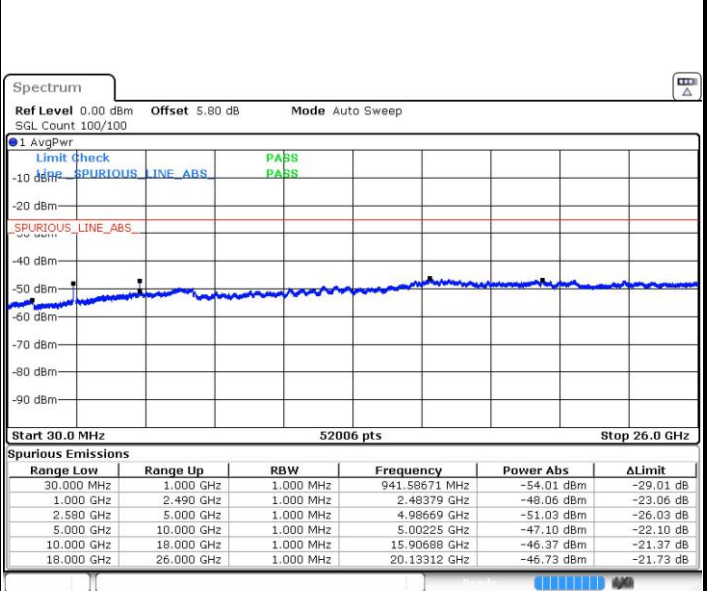

LTE Band 7 / 15MHz

Lowest Channel / QPSK

Lowest Channel / 16QAM

Date: 20 DEC 2016 16:34:05

Date: 20 DEC 2016 16:35:00

Middle Channel / QPSK

Middle Channel / 16QAM

Date: 20 DEC 2016 16:36:49

Date: 20 DEC 2016 16:35:55

LTE Band7 / 15MHz

Highest Channel / QPSK

Date: 20 DEC 2016 16:37:44

Highest Channel / 16QAM

Date: 20 DEC 2016 16:38:39

LTE Band 7 / 20MHz

Lowest Channel / QPSK

Date: 20 DEC 2016 16:50:48

Lowest Channel / 16QAM

Date: 20 DEC 2016 16:51:42

LTE Band 7 / 20MHz

Middle Channel / QPSK

Middle Channel / 16QAM

Date: 20 DEC 2016 16:53:32

Date: 20 DEC 2016 16:52:37

Highest Channel / QPSK

Highest Channel / 16QAM

Date: 20 DEC 2016 16:54:26

Date: 20 DEC 2016 16:55:21

LTE Band 66 / 1.4MHz

Lowest Channel / QPSK

Lowest Channel / 16QAM

Date: 20.DEC.2016 21:26:19