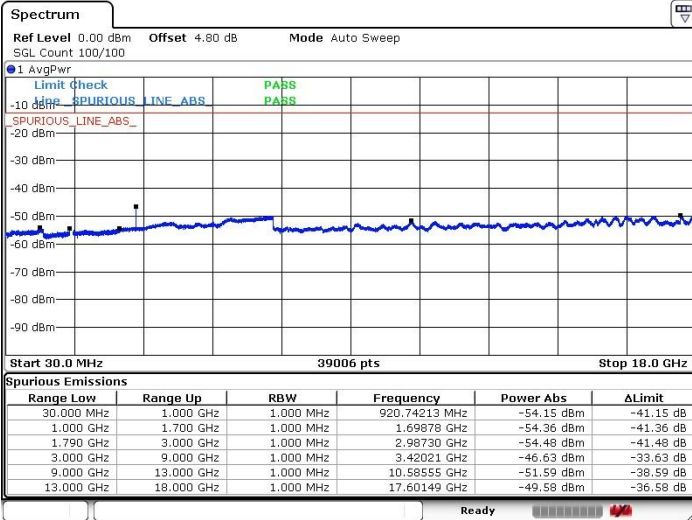

Date: 20 DEC 2016 16:50:48

Lowest Channel / 16QAM

Date: 20 DEC 2016 16:51:42

LTE Band 7 / 20MHz

Middle Channel / QPSK

Middle Channel / 16QAM

Date: 20 DEC 2016 16:53:32

Date: 20 DEC 2016 16:52:37

Highest Channel / QPSK

Highest Channel / 16QAM

Date: 20 DEC 2016 16:54:26

Date: 20 DEC 2016 16:55:21

LTE Band 66 / 1.4MHz

Lowest Channel / QPSK

Lowest Channel / 16QAM

Date: 20.DEC.2016 21:26:19

Date: 20.DEC.2016 21:25:27

Middle Channel / QPSK

Middle Channel / 16QAM

Date: 20.DEC.2016 21:22:30

Date: 20.DEC.2016 21:23:44

LTE Band 66 / 1.4MHz

Highest Channel / QPSK

Date: 20.DEC.2016 21:21:20

Highest Channel / 16QAM

Date: 20.DEC.2016 21:20:04

LTE Band 66 / 3MHz

Lowest Channel / QPSK

Date: 20.DEC.2016 22:32:45

Lowest Channel / 16QAM

Date: 20.DEC.2016 22:33:39

LTE Band 4 / 3MHz