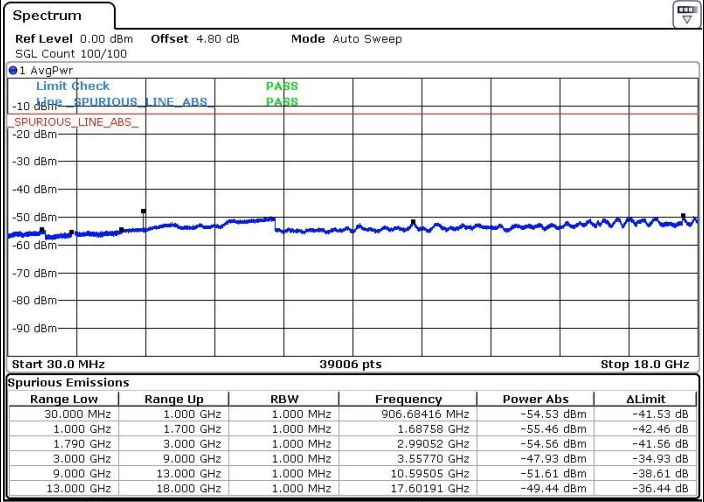

Highest Channel / QPSK

Highest Channel / 16QAM

Date: 20 DEC 2016 16:54:26

Date: 20 DEC 2016 16:55:21

LTE Band 66 / 1.4MHz

Lowest Channel / QPSK

Lowest Channel / 16QAM

Date: 20.DEC.2016 21:26:19

Date: 20.DEC.2016 21:25:27

Middle Channel / QPSK

Middle Channel / 16QAM

Date: 20.DEC.2016 21:22:30

Date: 20.DEC.2016 21:23:44

LTE Band 66 / 1.4MHz

Highest Channel / QPSK

Date: 20.DEC.2016 21:21:20

Highest Channel / 16QAM

Date: 20.DEC.2016 21:20:04

LTE Band 66 / 3MHz

Lowest Channel / QPSK

Date: 20.DEC.2016 22:32:45

Lowest Channel / 16QAM

Date: 20.DEC.2016 22:33:39

LTE Band 4 / 3MHz