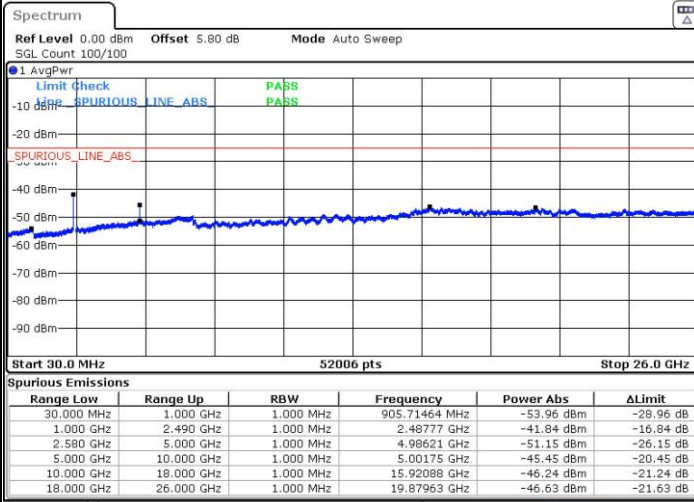

Highest Channel / 16QAM

Date: 20 DEC 2016 14:29:13

LTE Band 4 / 20MHz

Lowest Channel / QPSK

Date: 20 DEC 2016 14:35:22

Lowest Channel / 16QAM

Date: 20 DEC 2016 14:36:18

LTE Band 7 / 5MHz

Lowest Channel / QPSK

Lowest Channel / 16QAM

Date: 20 DEC 2016 16:00:40

Date: 20 DEC 2016 16:01:34

Middle Channel / QPSK

Middle Channel / 16QAM

Date: 20 DEC 2016 16:03:24

Date: 20 DEC 2016 16:02:29

LTE Band 7 / 15MHz

Lowest Channel / QPSK

Lowest Channel / 16QAM

Date: 20 DEC 2016 16:34:05

Date: 20 DEC 2016 16:35:00

Middle Channel / QPSK

Middle Channel / 16QAM

Date: 20 DEC 2016 16:36:49

Date: 20 DEC 2016 16:35:55

LTE Band7 / 15MHz

Highest Channel / QPSK

Date: 20 DEC 2016 16:37:44

Highest Channel / 16QAM

Date: 20 DEC 2016 16:38:39

LTE Band 7 / 20MHz

Lowest Channel / QPSK