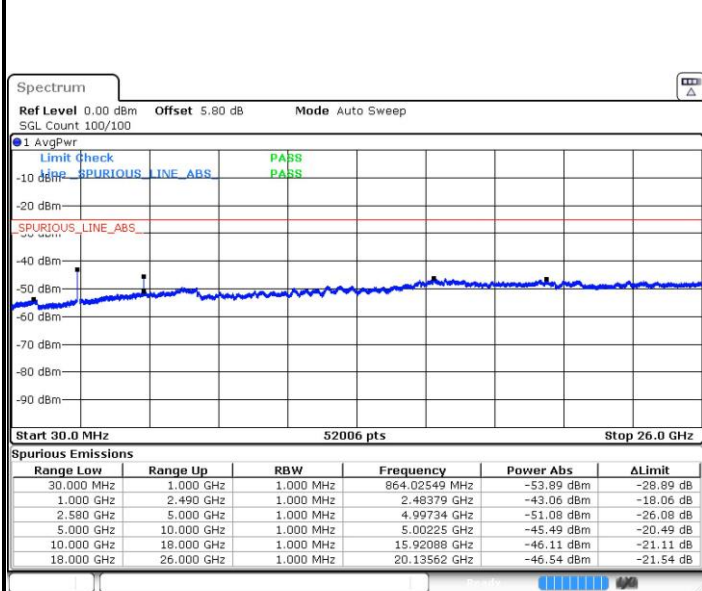

LTE Band 7 / 15MHz

Lowest Channel / QPSK

Lowest Channel / 16QAM

Date: 20 DEC 2016 16:34:05

Date: 20 DEC 2016 16:35:00

Middle Channel / QPSK

Middle Channel / 16QAM

Date: 20 DEC 2016 16:36:49

Date: 20 DEC 2016 16:35:55

LTE Band7 / 15MHz

Highest Channel / QPSK

Date: 20 DEC 2016 16:37:44

Highest Channel / 16QAM

Date: 20 DEC 2016 16:38:39

LTE Band 7 / 20MHz

Lowest Channel / QPSK

Date: 20 DEC 2016 16:50:48

Lowest Channel / 16QAM

Date: 20 DEC 2016 16:51:42

LTE Band 7 / 20MHz

Middle Channel / QPSK

Middle Channel / 16QAM

Date: 20 DEC 2016 16:53:32

Date: 20 DEC 2016 16:52:37

Highest Channel / QPSK

Highest Channel / 16QAM

Date: 20 DEC 2016 16:54:26

Date: 20 DEC 2016 16:55:21

LTE Band 66 / 1.4MHz

Lowest Channel / QPSK

Lowest Channel / 16QAM

Date: 20.DEC.2016 21:26:19