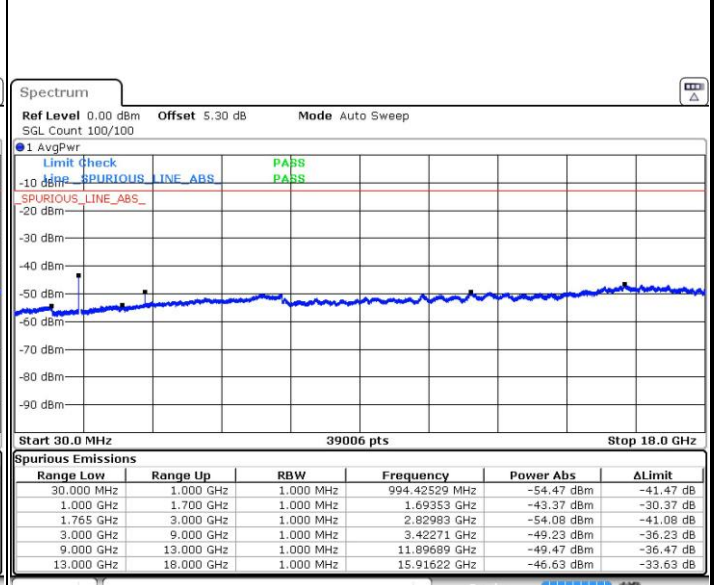

Date: 20 DEC.2016 14:19:35

Middle Channel / QPSK

Middle Channel / 16QAM

Date: 20 DEC.2016 14:21:12

Date: 20 DEC.2016 14:22:08

LTE Band 4 / 15MHz

Highest Channel / QPSK

Date: 20 DEC 2016 14:28:17

Highest Channel / 16QAM

Date: 20 DEC 2016 14:29:13

LTE Band 4 / 20MHz

Lowest Channel / QPSK

Date: 20 DEC 2016 14:35:22

Lowest Channel / 16QAM

Date: 20 DEC 2016 14:36:18

LTE Band 7 / 5MHz

Lowest Channel / QPSK

Lowest Channel / 16QAM

Date: 20 DEC 2016 16:00:40

Date: 20 DEC 2016 16:01:34

Middle Channel / QPSK

Middle Channel / 16QAM

Date: 20 DEC 2016 16:03:24

Date: 20 DEC 2016 16:02:29

LTE Band 7 / 15MHz

Lowest Channel / QPSK

Lowest Channel / 16QAM

Date: 20 DEC 2016 16:34:05

Date: 20 DEC 2016 16:35:00

Middle Channel / QPSK

Middle Channel / 16QAM

Date: 20 DEC 2016 16:36:49