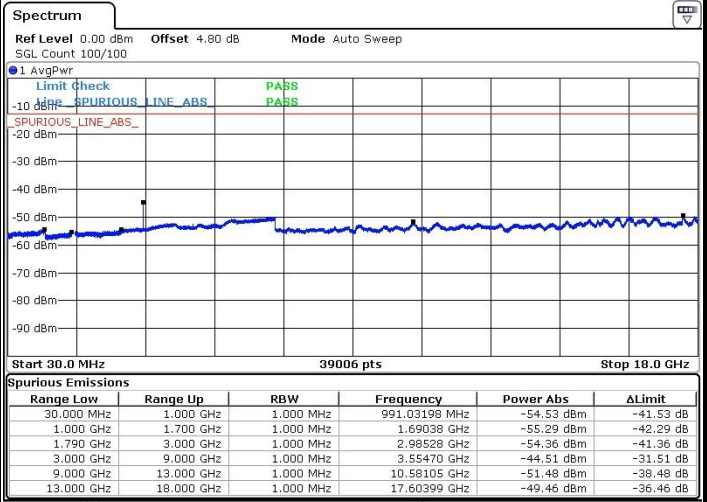

Highest Channel / 16QAM

Date: 20.DEC.2016 21:20:04

LTE Band 66 / 3MHz

Lowest Channel / QPSK

Date: 20.DEC.2016 22:32:45

Lowest Channel / 16QAM

Date: 20.DEC.2016 22:33:39

LTE Band 4 / 3MHz

Middle Channel / QPSK

Middle Channel / 16QAM

Date: 20 DEC.2016 22:30:55

Date: 20 DEC.2016 22:30:07

Highest Channel / QPSK

Highest Channel / 16QAM

Date: 20 DEC.2016 22:28:29

Date: 20 DEC.2016 22:28:08

LTE Band 66 / 5MHz

Lowest Channel / QPSK

Ready [Progress Bar] [Signal Icon]

Date: 20 DEC.2016 23:08:48

Lowest Channel / 16QAM

Ready [Progress Bar] [Signal Icon]

Date: 20 DEC.2016 23:09:29

Middle Channel / QPSK