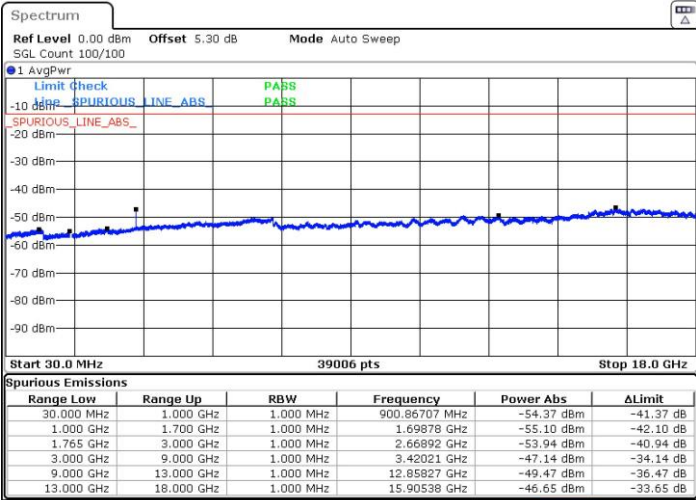

LTE Band 4 / 5MHz

Lowest Channel / QPSK

Lowest Channel / 16QAM

Date: 20 DEC 2016 13:28:18

Date: 20 DEC 2016 13:29:14

Middle Channel / QPSK

Middle Channel / 16QAM

Date: 20 DEC 2016 13:30:51

Date: 20 DEC 2016 13:31:46

LTE Band 4 / 5MHz

Highest Channel / QPSK

Date: 20 DEC 2016 13:37:56

Highest Channel / 16QAM

Date: 20 DEC 2016 13:38:51

LTE Band 4 / 10MHz

Lowest Channel / QPSK

Date: 20 DEC 2016 13:45:01

Lowest Channel / 16QAM

Date: 20 DEC 2016 13:45:56

LTE Band 4 / 10MHz

Middle Channel / QPSK

Date: 20 DEC 2016 13:47:34

Middle Channel / 16QAM

Date: 20 DEC 2016 13:48:29