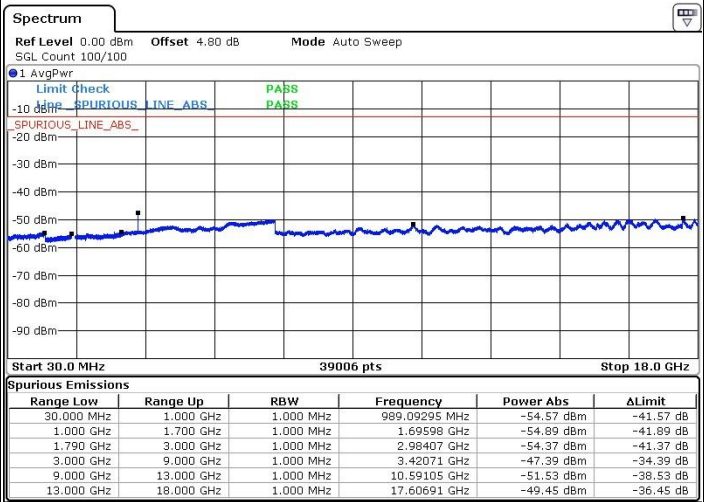

Highest Channel / QPSK

Highest Channel / 16QAM

Date: 20 DEC 2016 16:54:26

Date: 20 DEC 2016 16:55:21

LTE Band 66 / 1.4MHz

Lowest Channel / QPSK

Lowest Channel / 16QAM

Date: 20.DEC.2016 21:26:19

Date: 20.DEC.2016 21:25:27

Middle Channel / QPSK

Middle Channel / 16QAM

Date: 20.DEC.2016 21:22:30

Date: 20.DEC.2016 21:23:44

LTE Band 66 / 1.4MHz

Highest Channel / QPSK

Date: 20.DEC.2016 21:21:20

Highest Channel / 16QAM

Date: 20.DEC.2016 21:20:04

LTE Band 66 / 3MHz

Lowest Channel / QPSK

Date: 20.DEC.2016 22:32:45

Lowest Channel / 16QAM

Date: 20.DEC.2016 22:33:39

LTE Band 4 / 3MHz

Middle Channel / QPSK

Middle Channel / 16QAM

Date: 20 DEC.2016 22:30:55

Date: 20 DEC.2016 22:30:07

Highest Channel / QPSK

Highest Channel / 16QAM

Date: 20 DEC.2016 22:28:29

Date: 20 DEC.2016 22:28:08