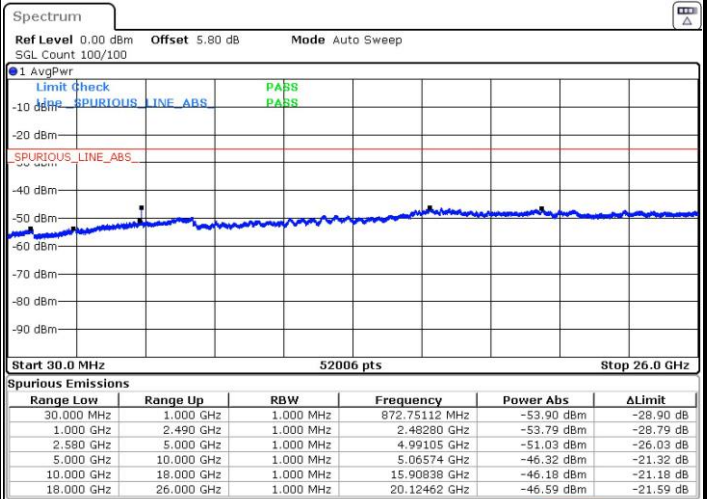

Highest Channel / 16QAM

Date: 20 DEC 2016 14:29:13

LTE Band 4 / 20MHz

Lowest Channel / QPSK

Date: 20 DEC 2016 14:35:22

Lowest Channel / 16QAM

Date: 20 DEC 2016 14:36:18

LTE Band 7 / 5MHz

Lowest Channel / QPSK

Lowest Channel / 16QAM

Date: 20 DEC 2016 16:00:40

Date: 20 DEC 2016 16:01:34

Middle Channel / QPSK

Middle Channel / 16QAM

Date: 20 DEC 2016 16:03:24

Date: 20 DEC 2016 16:02:29

LTE Band 7 / 15MHz

Lowest Channel / QPSK

Lowest Channel / 16QAM

Date: 20 DEC 2016 16:34:05

Date: 20 DEC 2016 16:35:00

Middle Channel / QPSK

Middle Channel / 16QAM

Date: 20 DEC 2016 16:36:49

Date: 20 DEC 2016 16:35:55

LTE Band7 / 15MHz

Highest Channel / QPSK

Date: 20 DEC 2016 16:37:44

Highest Channel / 16QAM

Date: 20 DEC 2016 16:38:39

LTE Band 7 / 20MHz

Lowest Channel / QPSK