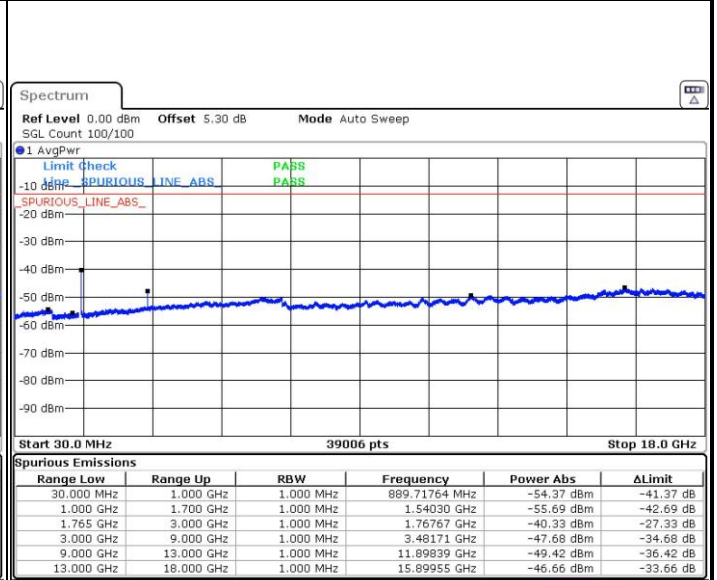

Highest Channel / QPSK

Date: 20 DEC 2016 14:11:23

Highest Channel / 16QAM

Date: 20 DEC 2016 14:12:19

LTE Band 4 / 15MHz

Lowest Channel / QPSK

Lowest Channel / 16QAM

Date: 20 DEC.2016 14:18:29

Date: 20 DEC.2016 14:19:35

Middle Channel / QPSK

Middle Channel / 16QAM

Date: 20 DEC.2016 14:21:12

Date: 20 DEC.2016 14:22:08

LTE Band 4 / 15MHz

Highest Channel / QPSK

Date: 20 DEC 2016 14:28:17

Highest Channel / 16QAM

Date: 20 DEC 2016 14:29:13

LTE Band 4 / 20MHz

Lowest Channel / QPSK

Date: 20 DEC 2016 14:35:22

Lowest Channel / 16QAM

Date: 20 DEC 2016 14:36:18

LTE Band 7 / 5MHz