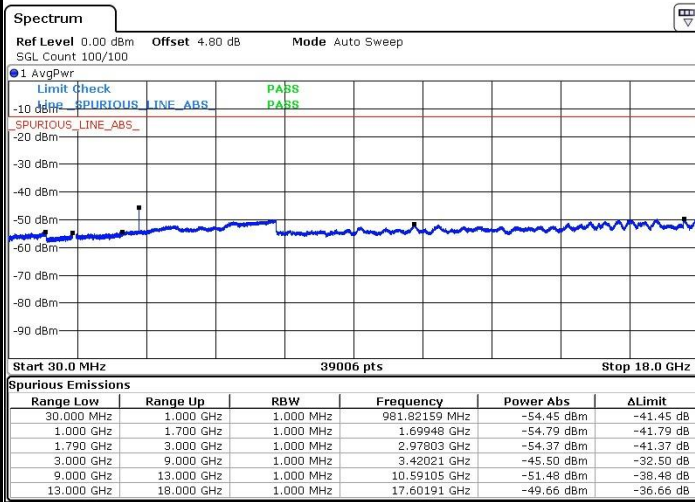

Highest Channel / QPSK

Highest Channel / 16QAM

Date: 20 DEC 2016 16:54:26

Date: 20 DEC 2016 16:55:21

LTE Band 66 / 1.4MHz

Lowest Channel / QPSK

Lowest Channel / 16QAM

Date: 20.DEC.2016 21:26:19

Date: 20.DEC.2016 21:25:27

Middle Channel / QPSK

Middle Channel / 16QAM

Date: 20.DEC.2016 21:22:30

Date: 20.DEC.2016 21:23:44

LTE Band 66 / 1.4MHz

Highest Channel / QPSK

Date: 20.DEC.2016 21:21:20

Highest Channel / 16QAM

Date: 20.DEC.2016 21:20:04

LTE Band 66 / 3MHz

Lowest Channel / QPSK

Date: 20.DEC.2016 22:32:45

Lowest Channel / 16QAM

Date: 20.DEC.2016 22:33:39

LTE Band 4 / 3MHz