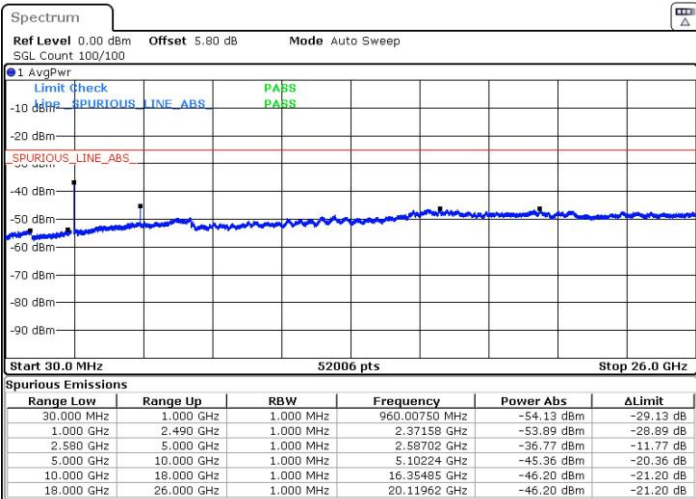

Date: 20 DEC 2016 16:35:55

LTE Band7 / 15MHz

Highest Channel / QPSK

Date: 20 DEC 2016 16:37:44

Highest Channel / 16QAM

Date: 20 DEC 2016 16:38:39

LTE Band 7 / 20MHz

Lowest Channel / QPSK

Date: 20 DEC 2016 16:50:48

Lowest Channel / 16QAM

Date: 20 DEC 2016 16:51:42

LTE Band 7 / 20MHz

Middle Channel / QPSK

Middle Channel / 16QAM

Date: 20 DEC 2016 16:53:32

Date: 20 DEC 2016 16:52:37

Highest Channel / QPSK

Highest Channel / 16QAM

Date: 20 DEC 2016 16:54:26

Date: 20 DEC 2016 16:55:21

LTE Band 66 / 1.4MHz

Lowest Channel / QPSK

Lowest Channel / 16QAM

Date: 20.DEC.2016 21:26:19

Date: 20.DEC.2016 21:25:27

Middle Channel / QPSK

Middle Channel / 16QAM

Date: 20.DEC.2016 21:22:30

Date: 20.DEC.2016 21:23:44

LTE Band 66 / 1.4MHz

Highest Channel / QPSK

Date: 20.DEC.2016 21:21:20