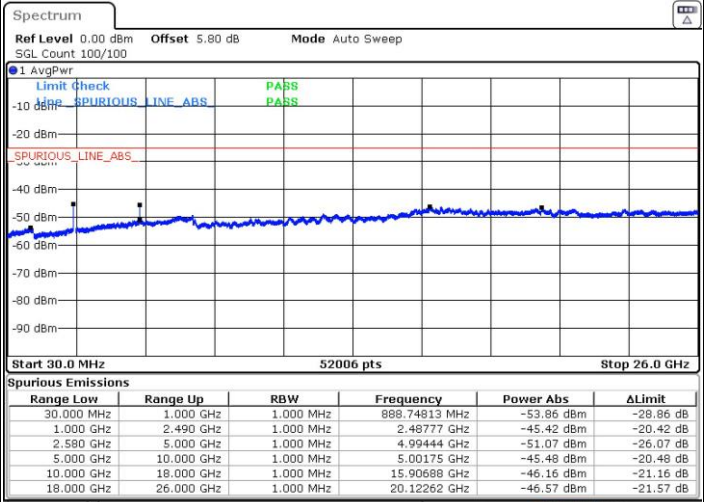

Highest Channel / 16QAM

Date: 20 DEC 2016 14:29:13

LTE Band 4 / 20MHz

Lowest Channel / QPSK

Date: 20 DEC 2016 14:35:22

Lowest Channel / 16QAM

Date: 20 DEC 2016 14:36:18

LTE Band 7 / 5MHz

Lowest Channel / QPSK

Lowest Channel / 16QAM

Date: 20 DEC 2016 16:00:40

Date: 20 DEC 2016 16:01:34

Middle Channel / QPSK

Middle Channel / 16QAM

Date: 20 DEC 2016 16:03:24

Date: 20 DEC 2016 16:02:29

LTE Band 7 / 15MHz

Lowest Channel / QPSK

Lowest Channel / 16QAM

Date: 20 DEC 2016 16:34:05

Date: 20 DEC 2016 16:35:00

Middle Channel / QPSK

Middle Channel / 16QAM

Date: 20 DEC 2016 16:36:49

Date: 20 DEC 2016 16:35:55

LTE Band7 / 15MHz

Highest Channel / QPSK

Date: 20 DEC 2016 16:37:44

Highest Channel / 16QAM

Date: 20 DEC 2016 16:38:39

LTE Band 7 / 20MHz

Lowest Channel / QPSK