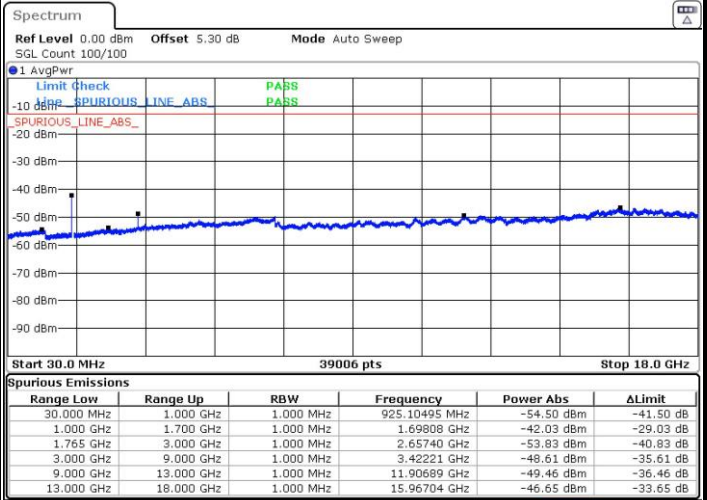

Date: 20 DEC 2016 13:45:01

Lowest Channel / 16QAM

Date: 20 DEC 2016 13:45:56

LTE Band 4 / 10MHz

Middle Channel / QPSK

Date: 20 DEC 2016 13:47:34

Middle Channel / 16QAM

Date: 20 DEC 2016 13:48:29

Highest Channel / QPSK

Date: 20 DEC 2016 14:11:23

Highest Channel / 16QAM

Date: 20 DEC 2016 14:12:19

LTE Band 4 / 15MHz

Lowest Channel / QPSK

Lowest Channel / 16QAM

Date: 20 DEC.2016 14:18:29

Date: 20 DEC.2016 14:19:35

Middle Channel / QPSK

Middle Channel / 16QAM

Date: 20 DEC.2016 14:21:12

Date: 20 DEC.2016 14:22:08

LTE Band 4 / 15MHz

Highest Channel / QPSK

Date: 20 DEC 2016 14:28:17

Highest Channel / 16QAM

Date: 20 DEC 2016 14:29:13

LTE Band 4 / 20MHz

Lowest Channel / QPSK

Date: 20 DEC 2016 14:35:22

Lowest Channel / 16QAM

Date: 20 DEC 2016 14:36:18

LTE Band 7 / 5MHz