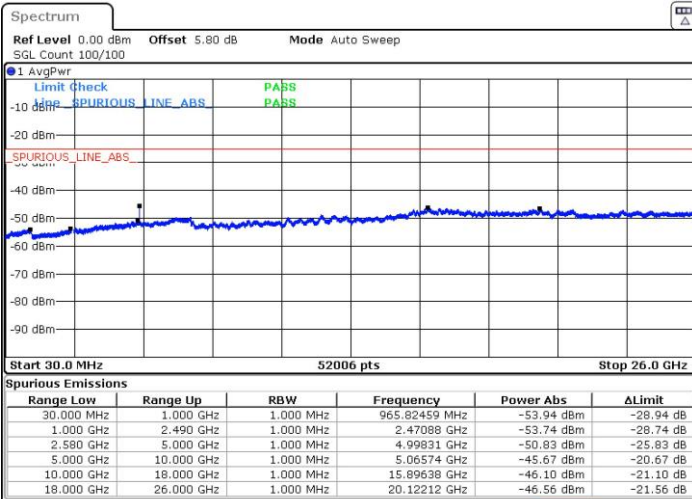

Highest Channel / 16QAM

Date: 20 DEC 2016 14:29:13

LTE Band 4 / 20MHz

Lowest Channel / QPSK

Date: 20 DEC 2016 14:35:22

Lowest Channel / 16QAM

Date: 20 DEC 2016 14:36:18

LTE Band 7 / 5MHz

Lowest Channel / QPSK

Lowest Channel / 16QAM

Date: 20 DEC 2016 16:00:40

Date: 20 DEC 2016 16:01:34

Middle Channel / QPSK

Middle Channel / 16QAM

Date: 20 DEC 2016 16:03:24

Date: 20 DEC 2016 16:02:29

LTE Band 7 / 15MHz

Lowest Channel / QPSK

Lowest Channel / 16QAM

Date: 20 DEC 2016 16:34:05

Date: 20 DEC 2016 16:35:00

Middle Channel / QPSK

Middle Channel / 16QAM

Date: 20 DEC 2016 16:36:49

Date: 20 DEC 2016 16:35:55

LTE Band7 / 15MHz

Highest Channel / QPSK

Date: 20 DEC 2016 16:37:44

Highest Channel / 16QAM

Date: 20 DEC 2016 16:38:39

LTE Band 7 / 20MHz

Lowest Channel / QPSK