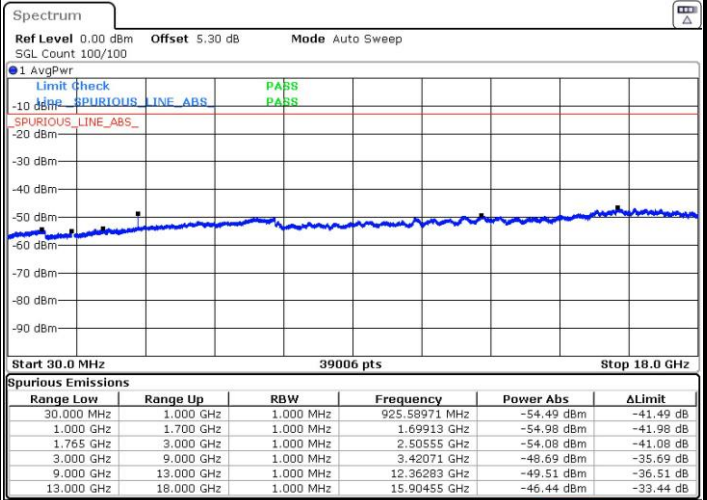

LTE Band 4 / 5MHz

Lowest Channel / QPSK

Lowest Channel / 16QAM

Date: 20 DEC 2016 13:28:18

Date: 20 DEC 2016 13:29:14

Middle Channel / QPSK

Middle Channel / 16QAM

Date: 20 DEC 2016 13:30:51

Date: 20 DEC 2016 13:31:46

LTE Band 4 / 5MHz

Highest Channel / QPSK

Date: 20 DEC 2016 13:37:56

Highest Channel / 16QAM

Date: 20 DEC 2016 13:38:51

LTE Band 4 / 10MHz

Lowest Channel / QPSK

Date: 20 DEC 2016 13:45:01

Lowest Channel / 16QAM

Date: 20 DEC 2016 13:45:56

LTE Band 4 / 10MHz

Middle Channel / QPSK

Date: 20 DEC 2016 13:47:34

Middle Channel / 16QAM

Date: 20 DEC 2016 13:48:29