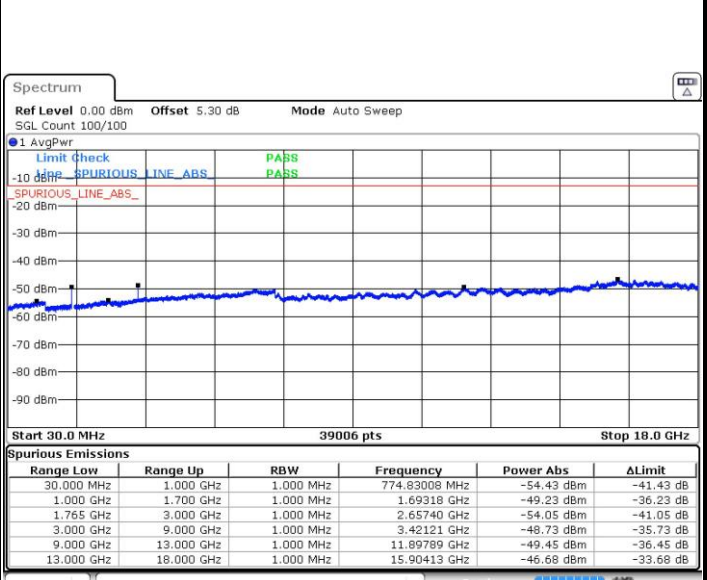

LTE Band 4 / 5MHz

Lowest Channel / QPSK

Lowest Channel / 16QAM

Date: 20 DEC 2016 13:28:18

Date: 20 DEC 2016 13:29:14

Middle Channel / QPSK

Middle Channel / 16QAM

Date: 20 DEC 2016 13:30:51

Date: 20 DEC 2016 13:31:46

LTE Band 4 / 5MHz

Highest Channel / QPSK

Date: 20 DEC 2016 13:37:56

Highest Channel / 16QAM

Date: 20 DEC 2016 13:38:51

LTE Band 4 / 10MHz

Lowest Channel / QPSK

Date: 20 DEC 2016 13:45:01

Lowest Channel / 16QAM

Date: 20 DEC 2016 13:45:56

LTE Band 4 / 10MHz

Middle Channel / QPSK

Date: 20 DEC 2016 13:47:34

Middle Channel / 16QAM

Date: 20 DEC 2016 13:48:29

Highest Channel / QPSK

Date: 20 DEC 2016 14:11:23

Highest Channel / 16QAM

Date: 20 DEC 2016 14:12:19

LTE Band 4 / 15MHz

Lowest Channel / QPSK

Lowest Channel / 16QAM

Date: 20 DEC.2016 14:18:29