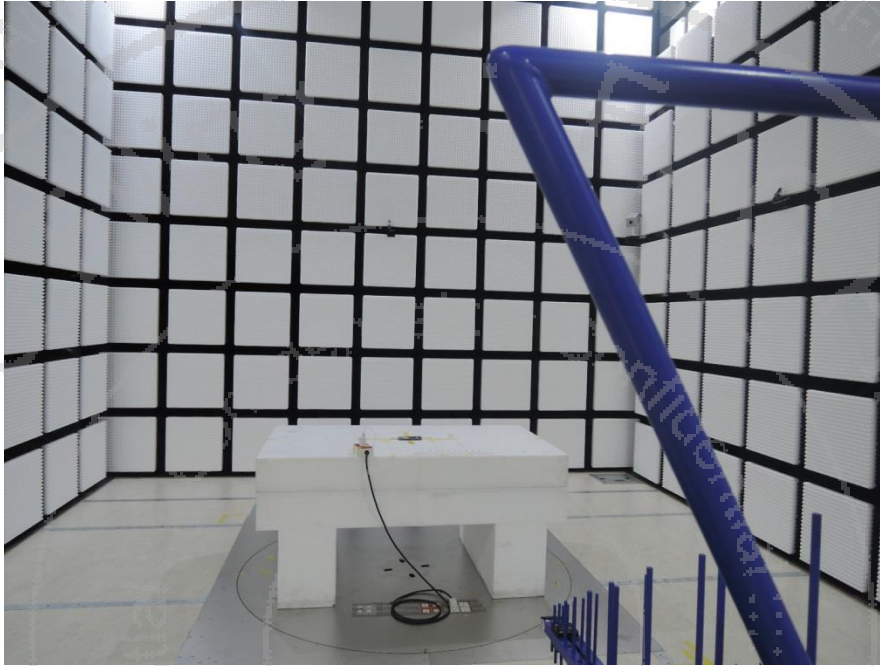

Short-Term Confidentiality Requested RF LTE Test Setup Photos

<Radiated Emission>

X Plane

LF

HF

Note: The FW651006-01B reuses setup photo from the FW651006B report.