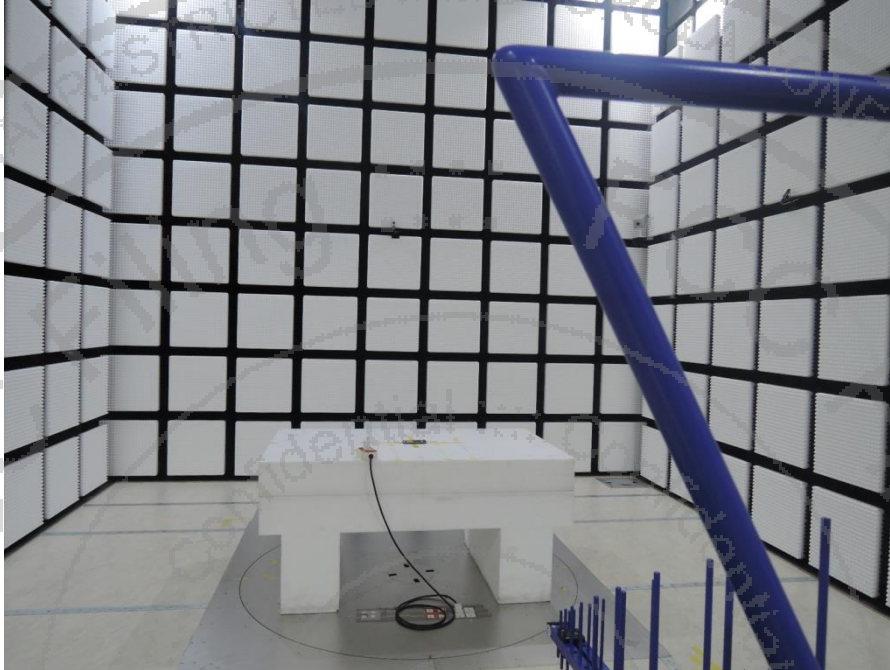

Short-Term Confidentiality Requested RF WWAN Test Setup Photos

<Radiated Emission>

Z Plane for AWS Band with Battery 1 and Adapter 1

LF

HF

Z Plane for AWS Band with Battery 2 and Adapter 2

LF

HF

X Plane for Cellular Band

LF

HF

Note: The FG651006-01A reuses setup photo from the FG651006A report.

Y Plane for PCS Band

LF

HF

Note: The FG651006-01A reuses setup photo from the FG651006A report.