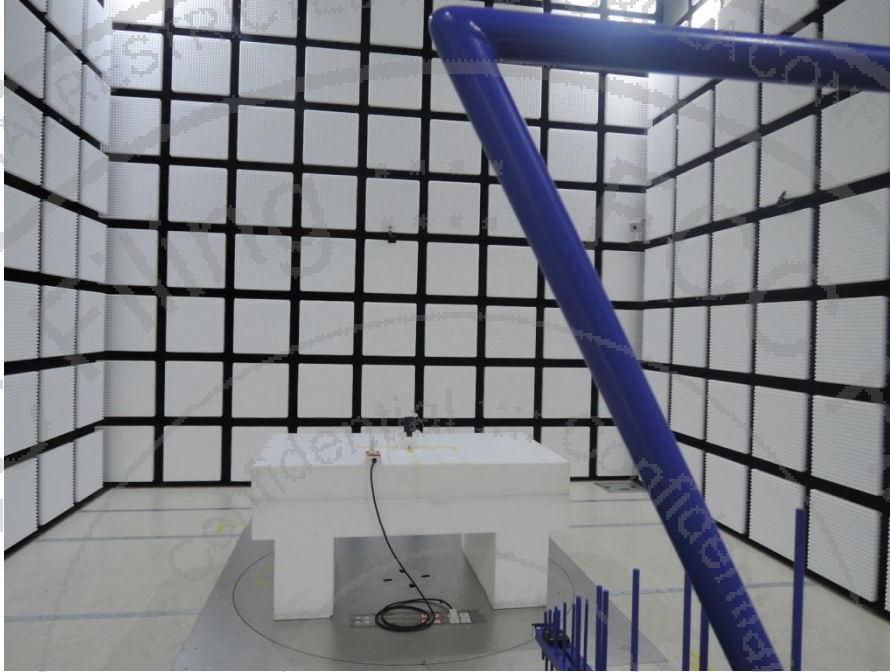

Short-Term Confidentiality Requested RF WWAN Test Setup Photos

<Radiated Emission>

Z Plane for AWS Band with Battery 1 and Adapter 1

LF

HF

Z Plane for AWS Band with Battery 2 and Adapter 2

LF

HF

X Plane for Cellular Band

LF

HF

Note: The FG651006-01A reuses setup photo from the FG651006A report.

Y Plane for PCS Band

LF

HF

Note: The FG651006-01A reuses setup photo from the FG651006A report.

Z Plane for AWS Band

LF

HF

Note: The FG651006-01A reuses setup photo from the FG651006A report.