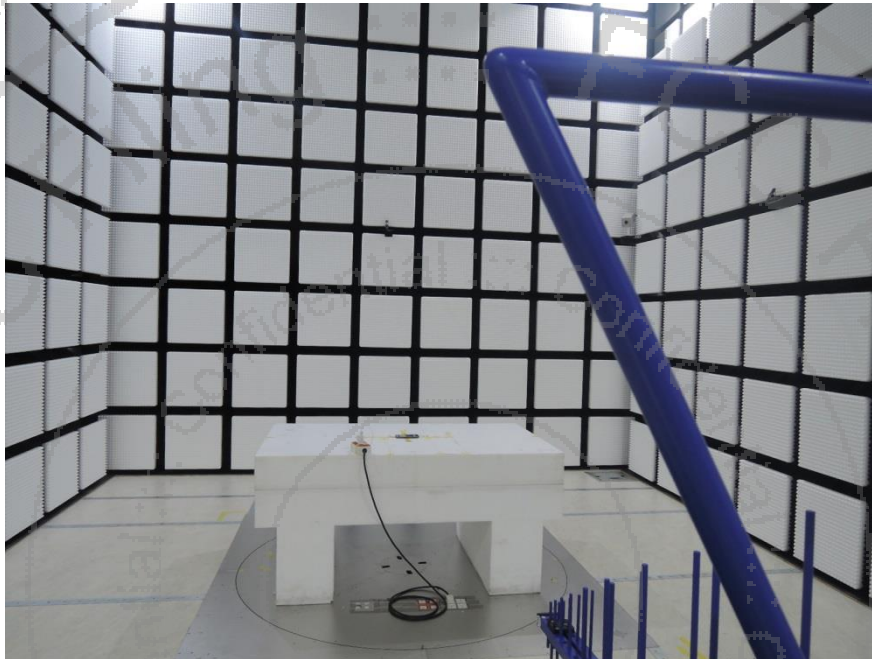

Short-Term Confidentiality Requested RF WWAN Test Setup Photos

<Radiated Emission>

X Plane

LF

HF

Note: The FW651006-01A report reuses setup photo from the FW651006A report.