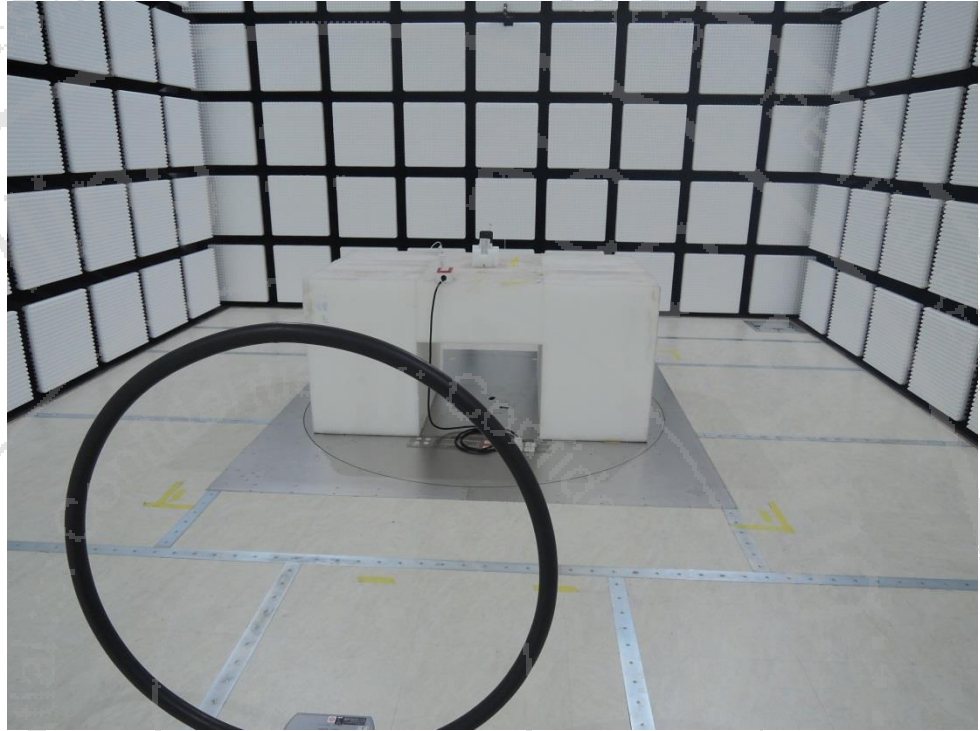

Short-Term Confidentiality Requested
RF NFC Test Setup Photos

<Conducted Emission>

Mode 2

Remote View

Rear View

<Radiated Emission>

Y Plane

From 9kHz~30MHz