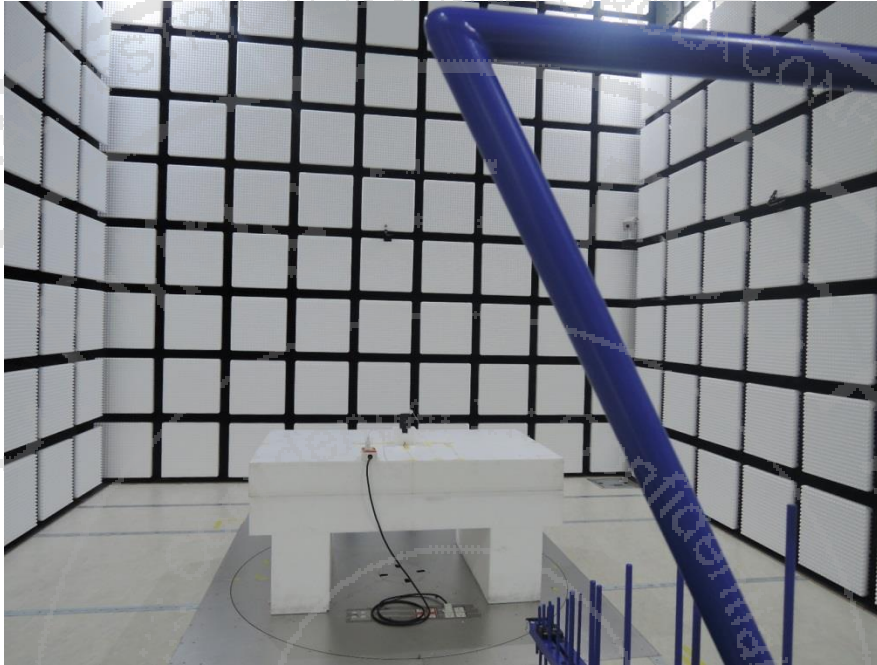

Short-Term Confidentiality Requested RF LTE Test Setup Photos

<Radiated Emission>

X Plane for LTE Band 5

LF

HF

Note: The FG651022B reuses setup photo from the FG651006B report.

Y Plane for LTE Band 7

LF

HF

Note: The FG651022B reuses setup photo from the FG651006B report.