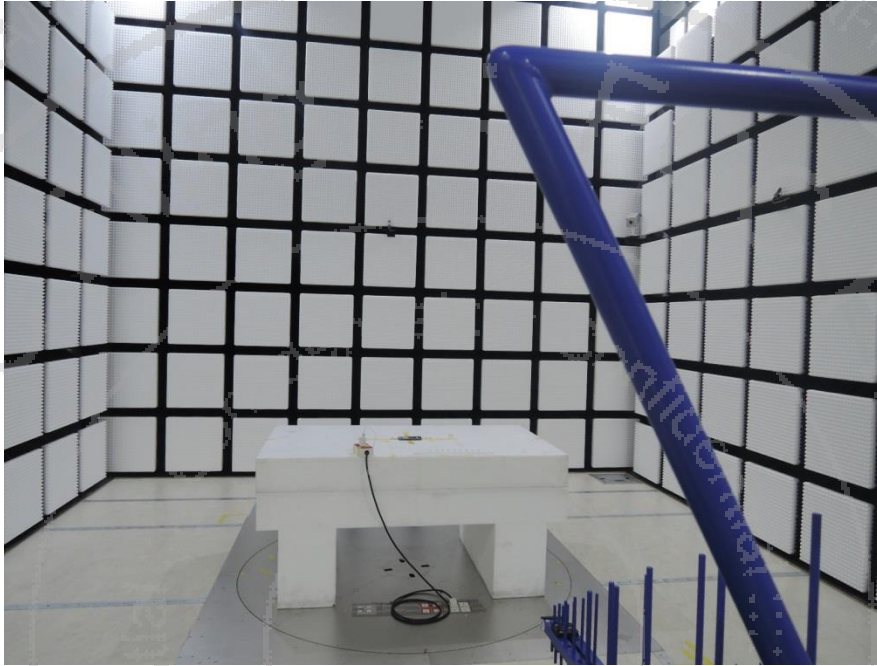

Short-Term Confidentiality Requested RF LTE Test Setup Photos

<Radiated Emission>

X Plane for LTE Band 5

LF

HF

Note: The FG651022B reuses setup photo from the FG651006B report.

Y Plane for LTE Band 7

LF

HF

Note: The FG651022B reuses setup photo from the FG651006B report.