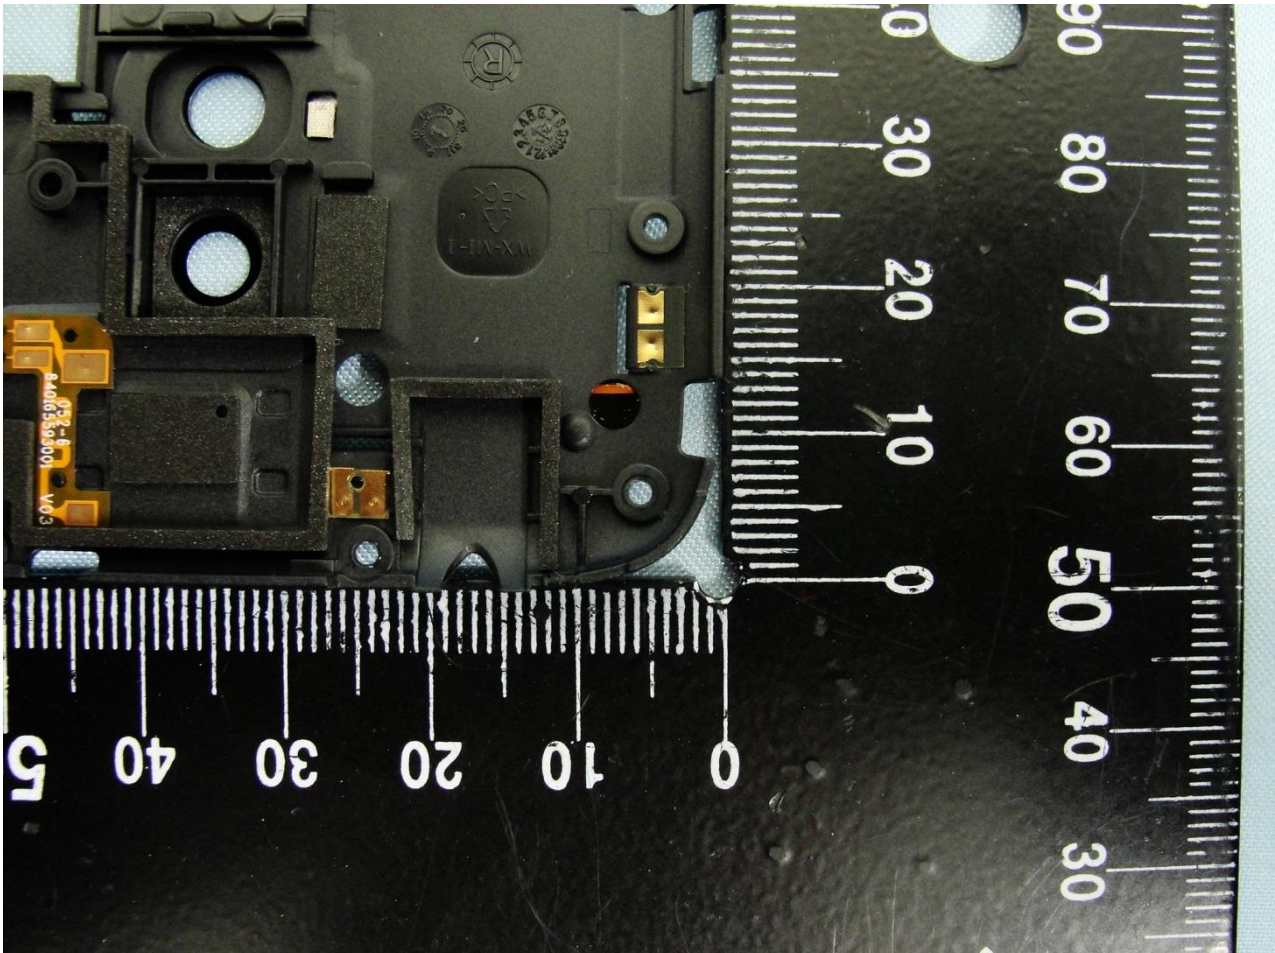

WWAN Antenna

Brand Name: Motorola / Model Name: 7383

Brand Name: Motorola / Model Name: 7383

Bluetooth & WLAN Antenna

Brand Name: Motorola / Model Name: 7383

Brand Name: Motorola / Model Name: 7383

Brand Name: Motorola / Model Name: 7383