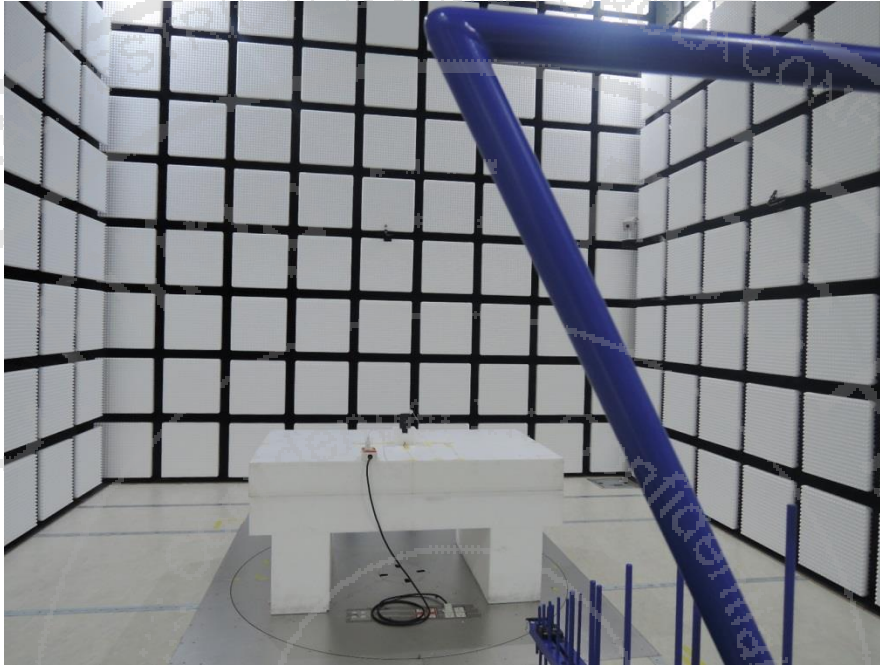

Short-Term Confidentiality Requested RF LTE Test Setup Photos

<Radiated Emission>

X Plane for LTE Band 5

LF

HF

Note: The FG651022-01B reuses setup photo from the FG651006B report.

Y Plane for LTE Band 7

LF

HF

Note: The FG651022-01B reuses setup photo from the FG651006B report.