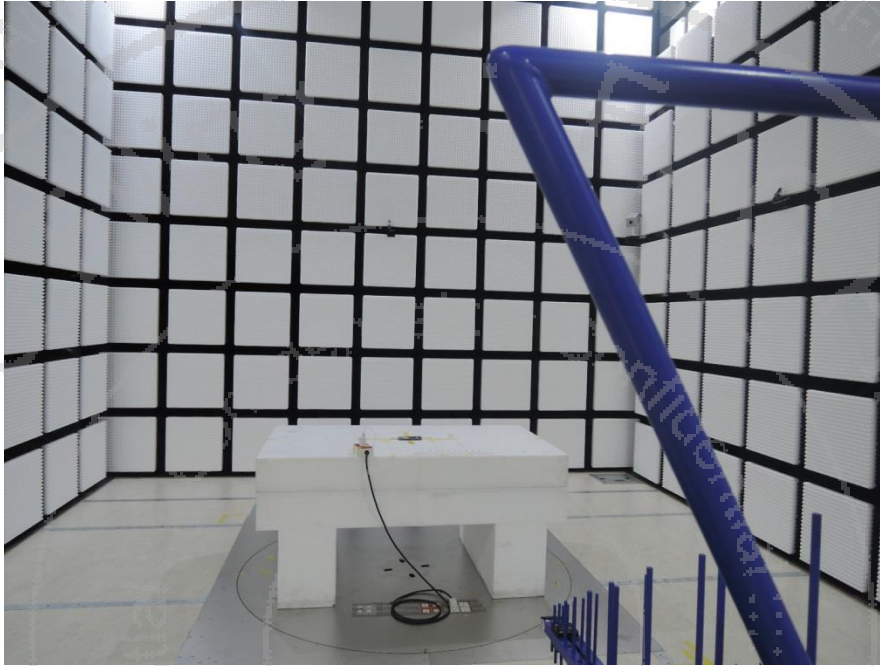

Short-Term Confidentiality Requested RF LTE Test Setup Photos

<Radiated Emission>

X Plane for LTE Band 5

LF

HF

Note: The FG651022-01B reuses setup photo from the FG651006B report.

Y Plane for LTE Band 7

LF

HF

Note: The FG651022-01B reuses setup photo from the FG651006B report.