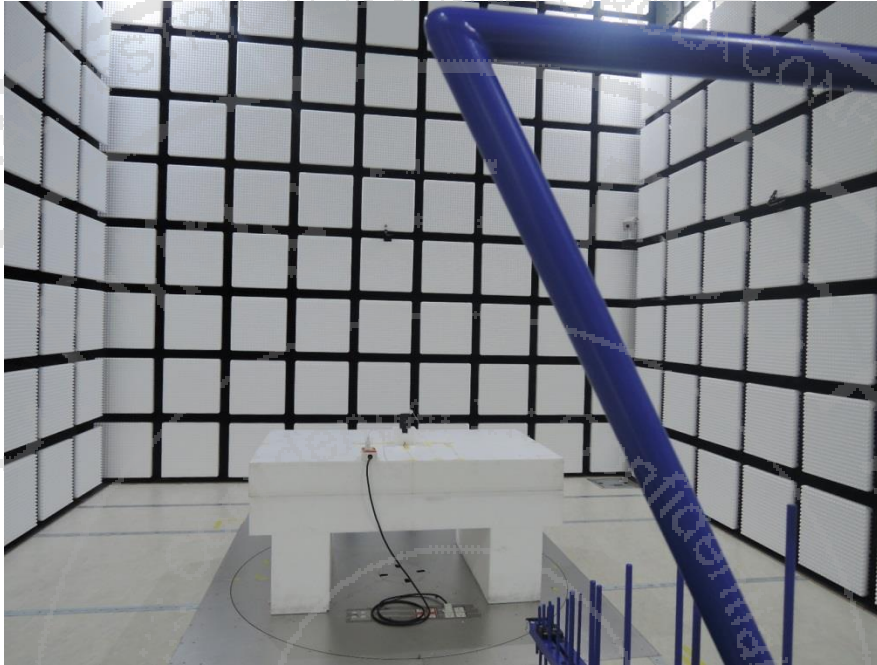

Short-Term Confidentiality Requested RF LTE Test Setup Photos

<Radiated Emission>

X Plane for LTE Band 5

LF

HF

Note: The FG642906B reuses setup photo from the FG651006B report.

Y Plane for LTE Band 2, 4, 7, 17

LF

HF

Note: The FG642906B reuses setup photo from the FG651006B report.

Z Plane for LTE Band 12

LF

HF

Note: The FG642906B reuses setup photo from the FG651006B report.