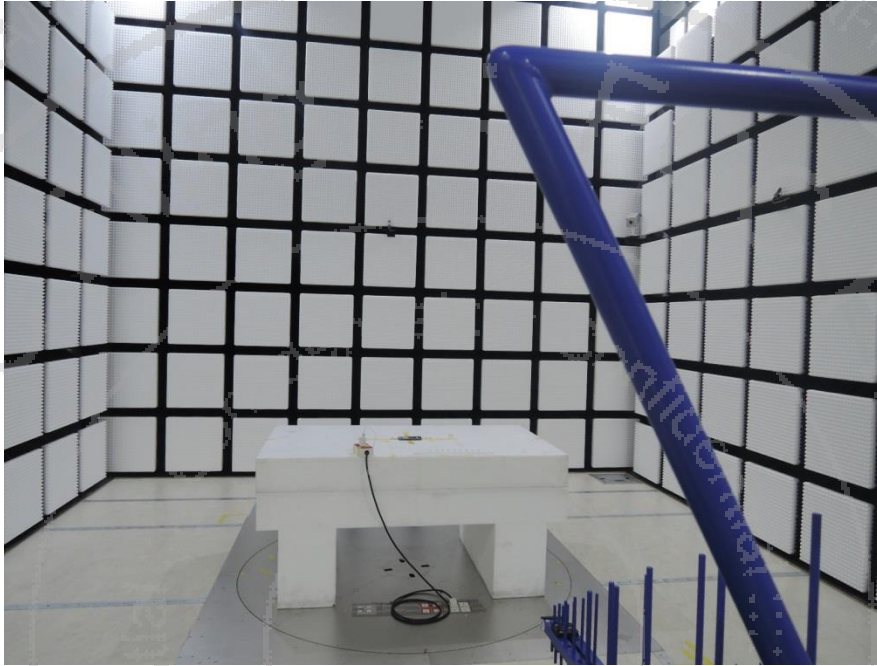

Short-Term Confidentiality Requested RF LTE Test Setup Photos

<Radiated Emission>

X Plane for LTE Band 5

LF

HF

Note: The FG642906B reuses setup photo from the FG651006B report.

Y Plane for LTE Band 2, 4, 7, 17

LF

HF

Note: The FG642906B reuses setup photo from the FG651006B report.

Z Plane for LTE Band 12

LF

HF

Note: The FG642906B reuses setup photo from the FG651006B report.