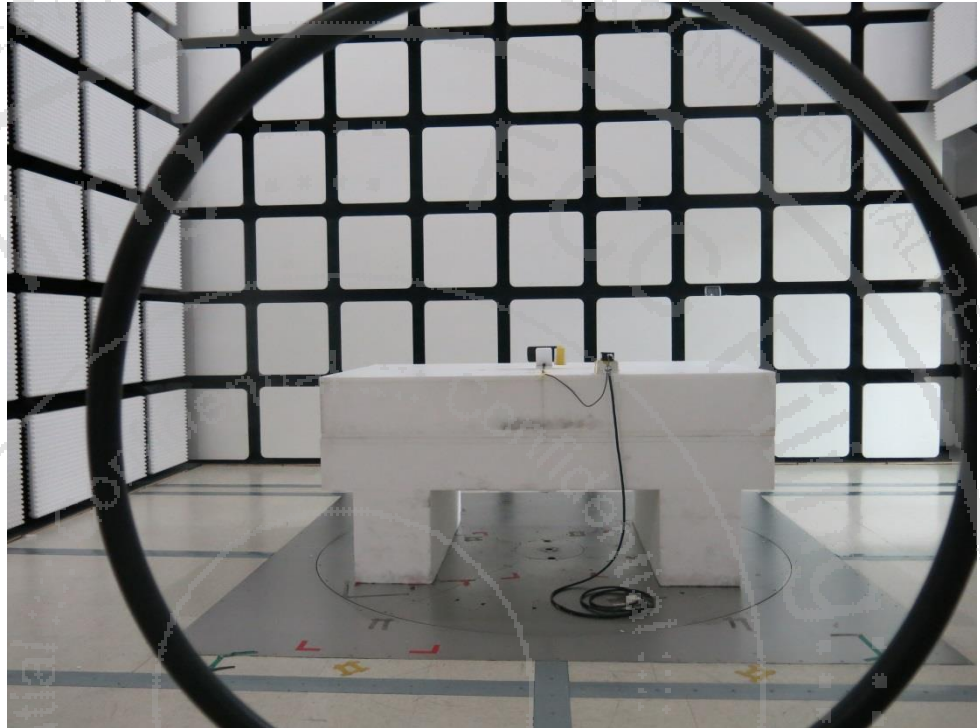

**Short-Term Confidentiality Requested**  
**RF NFC Test Setup Photos**

<Conducted Emission>

Mode 1

Remote View

Rear View

Mode 2

Remote View

Rear View

<Radiated Emission>

WPC Charging Mode

From 9kHz~30MHz

From 30MHz~1GHz

PMA Charging Mode

From 9kHz~30MHz

From 30MHz~1GHz