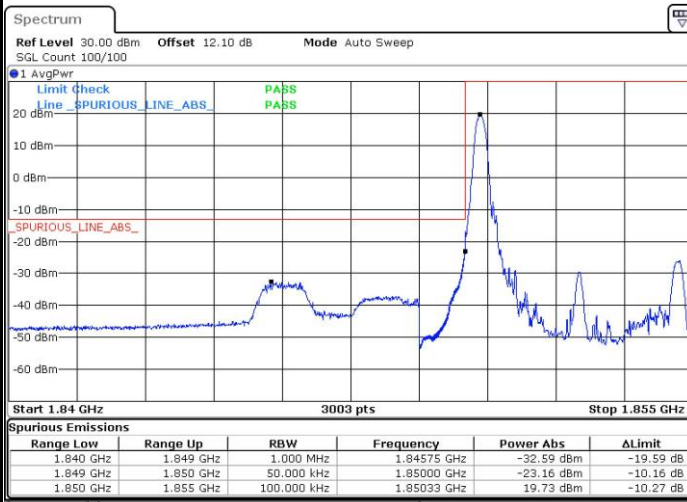

LTE Band 25 / 5MHz / QPSK

Lowest Band Edge / 1 RB

Date: 7.MAY.2016 13:31:05

Highest Band Edge / 1 RB

Date: 7.MAY.2016 11:23:54

Lowest Band Edge / Full RB

Date: 7.MAY.2016 12:49:23

Highest Band Edge / Full RB

Date: 7.MAY.2016 11:20:24

LTE Band 25 / 5MHz / 16QAM

Lowest Band Edge / 1RB

Date: 7.MAY.2016 13:29:56

Highest Band Edge / 1 RB

Date: 7.MAY.2016 11:22:44

Lowest Band Edge / Full RB

Date: 7.MAY.2016 12:50:33

Highest Band Edge / Full RB

Date: 7.MAY.2016 11:21:34

LTE Band 25 / 10MHz / QPSK

Lowest Band Edge / 1 RB

Date: 7.MAY.2016 13:36:26

Highest Band Edge / 1 RB

Date: 7.MAY.2016 11:31:20

Lowest Band Edge / Full RB