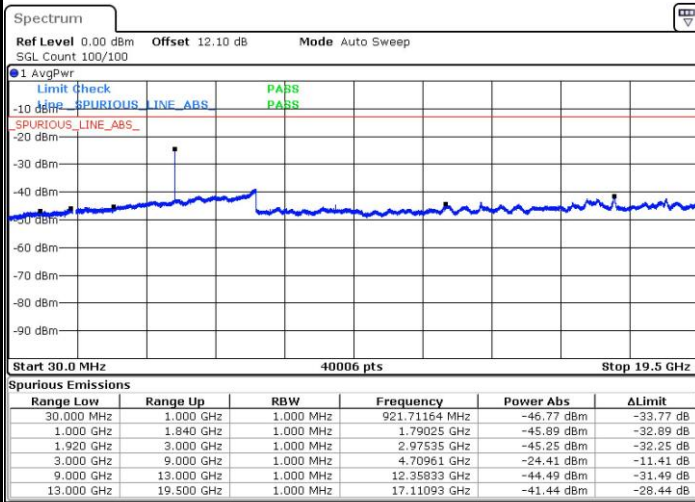

LTE Band 25 / 3MHz

Lowest Channel / QPSK

Date: 7.MAY.2016 12:02:02