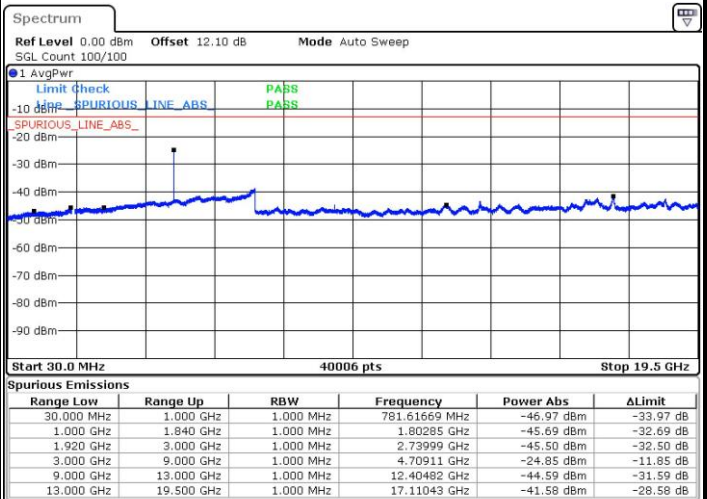

Date: 7.MAY.2016 12:53:49

Date: 7.MAY.2016 12:54:48

Middle Channel / QPSK

Middle Channel / 16QAM

Date: 7.MAY.2016 13:33:08

Date: 7.MAY.2016 13:34:06

LTE Band 25 / 5MHz

Highest Channel / QPSK

Highest Channel / 16QAM

Date: 7.MAY.2016 11:24:52

Date: 7.MAY.2016 11:25:51

LTE Band 25 / 10MHz

Lowest Channel / QPSK

Lowest Channel / 16QAM

Date: 7.MAY.2016 13:01:17

Date: 7.MAY.2016 13:02:15

LTE Band 25 / 10MHz

Middle Channel / QPSK

Middle Channel / 16QAM

Date: 7.MAY.2016 13:07:10

Date: 7.MAY.2016 13:08:09

Highest Channel / QPSK

Highest Channel / 16QAM

Date: 7.MAY.2016 11:32:17