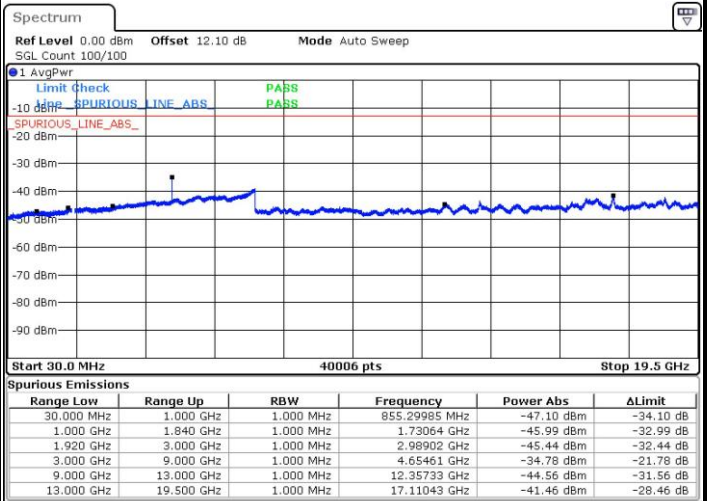

Lowest Channel / QPSK

Date: 7.MAY.2016 12:02:02

Lowest Channel / 16QAM

Date: 7.MAY.2016 12:03:00

LTE Band 25 / 3MHz

Middle Channel / QPSK

Middle Channel / 16QAM

Date: 7.MAY.2016 13:27:47

Date: 7.MAY.2016 13:28:45

Highest Channel / QPSK

Highest Channel / 16QAM

Date: 7.MAY.2016 11:17:26

Date: 7.MAY.2016 11:18:25

LTE Band 25 / 5MHz

Lowest Channel / QPSK

Lowest Channel / 16QAM

Date: 7.MAY.2016 12:53:49

Date: 7.MAY.2016 12:54:48

Middle Channel / QPSK

Middle Channel / 16QAM

Date: 7.MAY.2016 13:33:08

Date: 7.MAY.2016 13:34:06

LTE Band 25 / 5MHz

Highest Channel / QPSK

Highest Channel / 16QAM

Date: 7.MAY.2016 11:24:52

Date: 7.MAY.2016 11:25:51

LTE Band 25 / 10MHz

Lowest Channel / QPSK

Lowest Channel / 16QAM

Date: 7.MAY.2016 13:01:17

Date: 7.MAY.2016 13:02:15