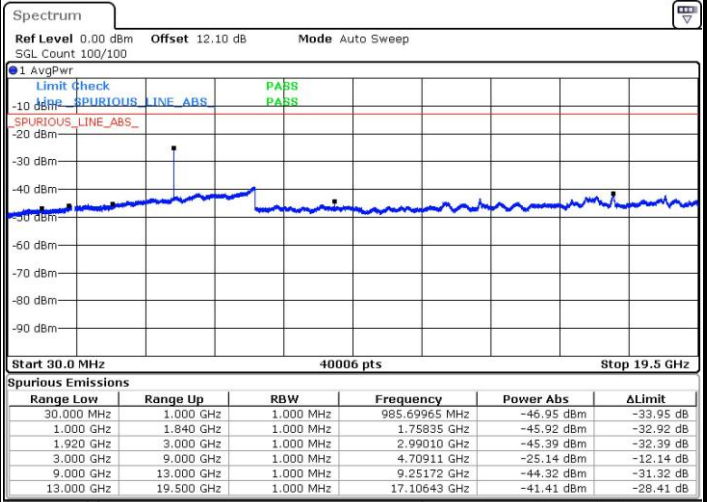

Lowest Channel / QPSK

Date: 7.MAY.2016 12:02:02

Lowest Channel / 16QAM

Date: 7.MAY.2016 12:03:00

LTE Band 25 / 3MHz

Middle Channel / QPSK

Middle Channel / 16QAM

Date: 7.MAY.2016 13:27:47

Date: 7.MAY.2016 13:28:45

Highest Channel / QPSK

Highest Channel / 16QAM

Date: 7.MAY.2016 11:17:26

Date: 7.MAY.2016 11:18:25

LTE Band 25 / 5MHz

Lowest Channel / QPSK

Lowest Channel / 16QAM

Date: 7.MAY.2016 12:53:49

Date: 7.MAY.2016 12:54:48

Middle Channel / QPSK

Middle Channel / 16QAM

Date: 7.MAY.2016 13:33:08

Date: 7.MAY.2016 13:34:06

LTE Band 25 / 5MHz

Highest Channel / QPSK

Highest Channel / 16QAM

Date: 7.MAY.2016 11:24:52

Date: 7.MAY.2016 11:25:51

LTE Band 25 / 10MHz

Lowest Channel / QPSK

Lowest Channel / 16QAM

Date: 7.MAY.2016 13:01:17

Date: 7.MAY.2016 13:02:15