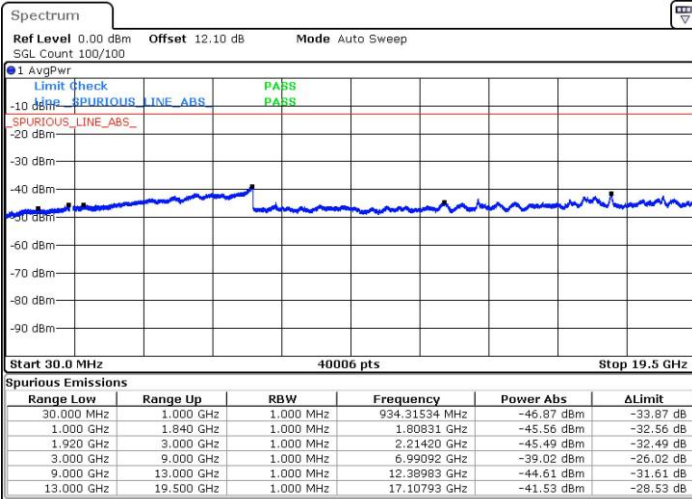

Date: 7.MAY.2016 14:14:53

Date: 7.MAY.2016 14:15:53

LTE Band 25 / 1.4MHz

Highest Channel / QPSK

Date: 7.MAY.2016 14:31:19

Highest Channel / 16QAM

Date: 7.MAY.2016 14:32:17

LTE Band 25 / 3MHz

Lowest Channel / QPSK

Date: 7.MAY.2016 12:02:02

Lowest Channel / 16QAM

Date: 7.MAY.2016 12:03:00

LTE Band 25 / 3MHz

Middle Channel / QPSK

Middle Channel / 16QAM

Date: 7.MAY.2016 13:27:47

Date: 7.MAY.2016 13:28:45

Highest Channel / QPSK

Highest Channel / 16QAM

Date: 7.MAY.2016 11:17:26

Date: 7.MAY.2016 11:18:25

LTE Band 25 / 5MHz

Lowest Channel / QPSK

Lowest Channel / 16QAM