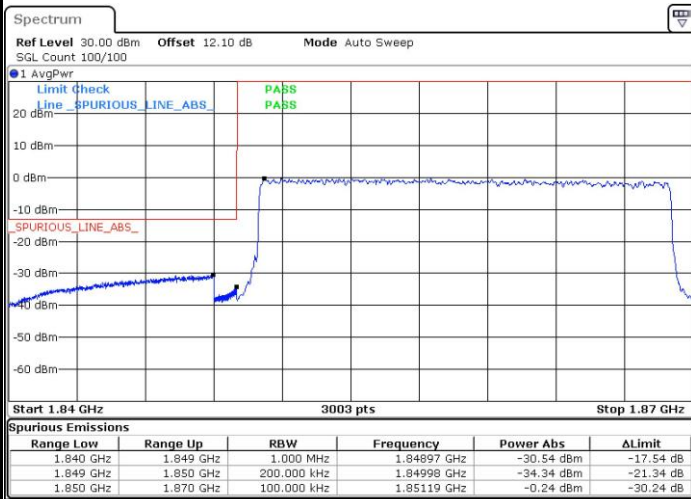

Lowest Band Edge / 1 RB

Date: 7.MAY.2016 13:56:38

Highest Band Edge / 1 RB

Date: 7.MAY.2016 11:45:01

Lowest Band Edge / Full RB

Date: 7.MAY.2016 13:55:29

Highest Band Edge / Full RB

Date: 7.MAY.2016 11:43:51

Conducted Spurious Emission

LTE Band 25 / 1.4MHz

Lowest Channel / QPSK

Lowest Channel / 16QAM

Date: 7.MAY.2016 14:12:05

Date: 7.MAY.2016 14:13:03

Middle Channel / QPSK

Middle Channel / 16QAM