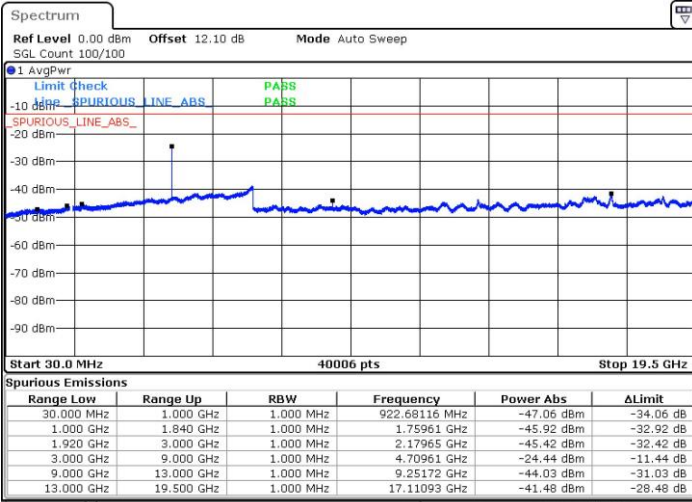

Date: 7.MAY.2016 13:28:45

Highest Channel / QPSK

Highest Channel / 16QAM

Date: 7.MAY.2016 11:17:26

Date: 7.MAY.2016 11:18:25

LTE Band 25 / 5MHz

Lowest Channel / QPSK

Lowest Channel / 16QAM

Date: 7.MAY.2016 12:53:49

Date: 7.MAY.2016 12:54:48

Middle Channel / QPSK

Middle Channel / 16QAM

Date: 7.MAY.2016 13:33:08

Date: 7.MAY.2016 13:34:06

LTE Band 25 / 5MHz

Highest Channel / QPSK