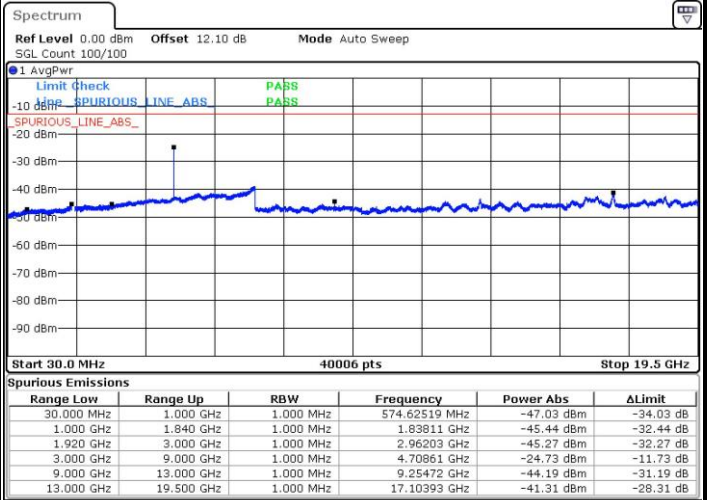

Highest Channel / 16QAM

Date: 7.MAY.2016 11:24:52

Date: 7.MAY.2016 11:25:51

LTE Band 25 / 10MHz

Lowest Channel / QPSK

Lowest Channel / 16QAM

Date: 7.MAY.2016 13:01:17

Date: 7.MAY.2016 13:02:15

LTE Band 25 / 10MHz

Middle Channel / QPSK

Middle Channel / 16QAM

Date: 7.MAY.2016 13:07:10

Date: 7.MAY.2016 13:08:09

Highest Channel / QPSK

Highest Channel / 16QAM

Date: 7.MAY.2016 11:32:17

Date: 7.MAY.2016 11:33:16

LTE Band 25 / 15MHz

Lowest Channel / QPSK

Lowest Channel / 16QAM

Date: 7.MAY.2016 13:42:49

Date: 7.MAY.2016 13:43:48

Middle Channel / QPSK

Middle Channel / 16QAM