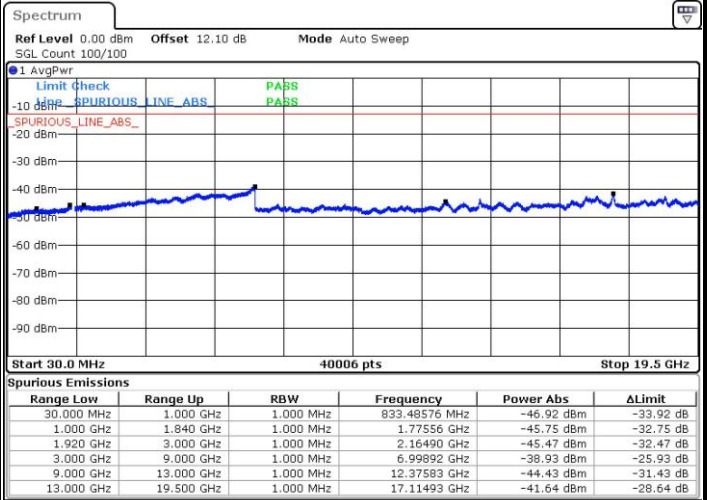

Date: 7.MAY.2016 13:28:45

Highest Channel / QPSK

Highest Channel / 16QAM

Date: 7.MAY.2016 11:17:26

Date: 7.MAY.2016 11:18:25

LTE Band 25 / 5MHz

Lowest Channel / QPSK

Lowest Channel / 16QAM

Date: 7.MAY.2016 12:53:49

Date: 7.MAY.2016 12:54:48

Middle Channel / QPSK

Middle Channel / 16QAM

Date: 7.MAY.2016 13:33:08

Date: 7.MAY.2016 13:34:06

LTE Band 25 / 5MHz

Highest Channel / QPSK

Highest Channel / 16QAM

Date: 7.MAY.2016 11:24:52

Date: 7.MAY.2016 11:25:51

LTE Band 25 / 10MHz

Lowest Channel / QPSK

Lowest Channel / 16QAM

Date: 7.MAY.2016 13:01:17

Date: 7.MAY.2016 13:02:15