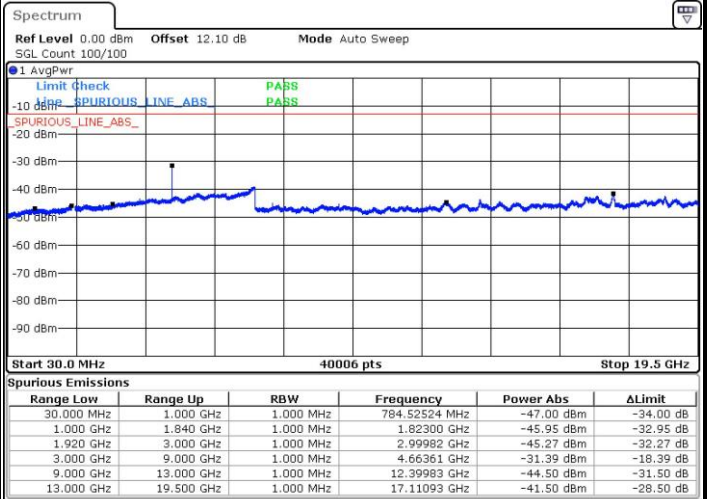

LTE Band 25 / 10MHz

Middle Channel / QPSK

Middle Channel / 16QAM

Date: 7.MAY.2016 13:07:10

Date: 7.MAY.2016 13:08:09

Highest Channel / QPSK

Highest Channel / 16QAM

Date: 7.MAY.2016 11:32:17

Date: 7.MAY.2016 11:33:16

LTE Band 25 / 15MHz

Lowest Channel / QPSK

Lowest Channel / 16QAM

Date: 7.MAY.2016 13:42:49

Date: 7.MAY.2016 13:43:48

Middle Channel / QPSK

Middle Channel / 16QAM