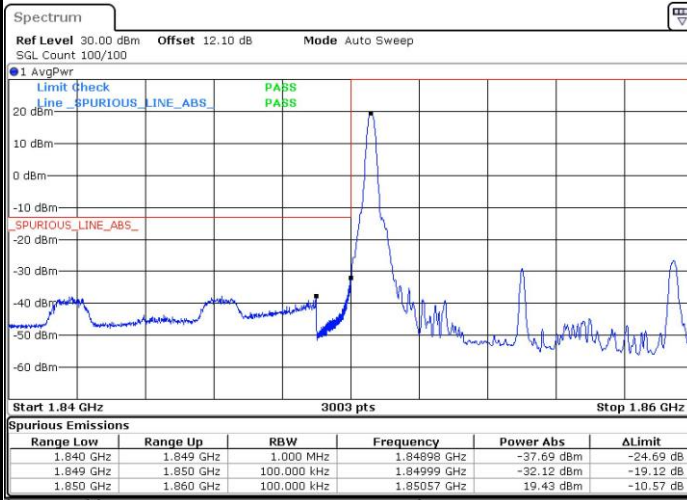

Highest Band Edge / Full RB

Date: 7.MAY.2016 11:21:34

LTE Band 25 / 10MHz / QPSK

Lowest Band Edge / 1 RB

Date: 7.MAY.2016 13:36:26

Highest Band Edge / 1 RB

Date: 7.MAY.2016 11:31:20

Lowest Band Edge / Full RB

Date: 7.MAY.2016 12:56:51

Highest Band Edge / Full RB

Date: 7.MAY.2016 11:27:50

LTE Band 25 / 10MHz / 16QAM

Lowest Band Edge / 1 RB

Date: 7.MAY.2016 13:35:17

Highest Band Edge / 1 RB

Date: 7.MAY.2016 11:30:10

Lowest Band Edge / Full RB

Date: 7.MAY.2016 12:58:00

Highest Band Edge / Full RB

Date: 7.MAY.2016 11:29:00

LTE Band 25 / 15MHz / QPSK

Lowest Band Edge / 1 RB

Date: 7.MAY.2016 13:41:51

Highest Band Edge / 1 RB

Date: 7.MAY.2016 11:38:46

Lowest Band Edge / Full RB

Date: 7.MAY.2016 13:38:23

Highest Band Edge / Full RB

Date: 7.MAY.2016 11:35:16

LTE Band 25 / 15MHz / 16QAM

Lowest Band Edge / 1 RB

Date: 7.MAY.2016 13:40:42