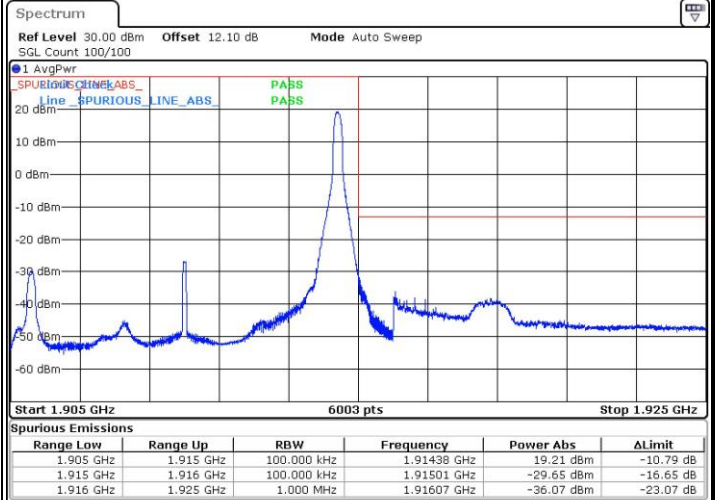

Highest Band Edge / Full RB

Date: 7.MAY.2016 11:21:34

LTE Band 25 / 10MHz / QPSK

Lowest Band Edge / 1 RB

Date: 7.MAY.2016 13:36:26

Highest Band Edge / 1 RB

Date: 7.MAY.2016 11:31:20

Lowest Band Edge / Full RB

Date: 7.MAY.2016 12:56:51

Highest Band Edge / Full RB

Date: 7.MAY.2016 11:27:50

LTE Band 25 / 10MHz / 16QAM

Lowest Band Edge / 1 RB

Date: 7.MAY.2016 13:35:17

Highest Band Edge / 1 RB

Date: 7.MAY.2016 11:30:10

Lowest Band Edge / Full RB

Date: 7.MAY.2016 12:58:00

Highest Band Edge / Full RB

Date: 7.MAY.2016 11:29:00

LTE Band 25 / 15MHz / QPSK

Lowest Band Edge / 1 RB

Date: 7.MAY.2016 13:41:51

Highest Band Edge / 1 RB

Date: 7.MAY.2016 11:38:46

Lowest Band Edge / Full RB

Date: 7.MAY.2016 13:38:23

Highest Band Edge / Full RB

Date: 7.MAY.2016 11:35:16

LTE Band 25 / 15MHz / 16QAM

Lowest Band Edge / 1 RB

Date: 7.MAY.2016 13:40:42