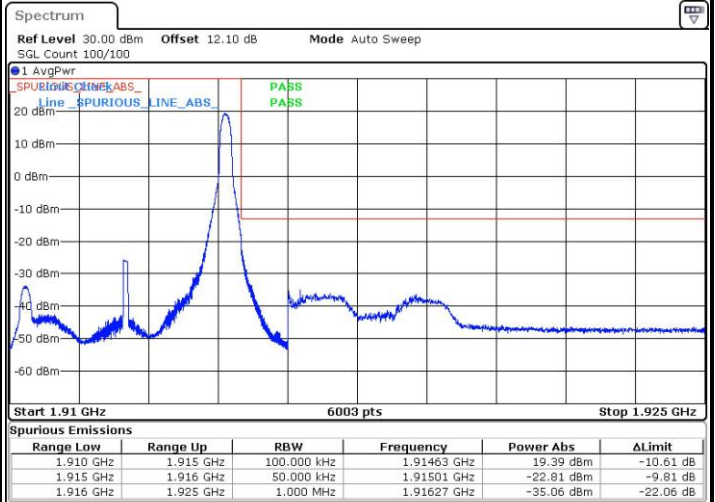

LTE Band 25 / 5MHz / QPSK

Lowest Band Edge / 1 RB

Date: 7.MAY.2016 13:31:05

Highest Band Edge / 1 RB

Date: 7.MAY.2016 11:23:54

Lowest Band Edge / Full RB

Date: 7.MAY.2016 12:49:23

Highest Band Edge / Full RB

Date: 7.MAY.2016 11:20:24

LTE Band 25 / 5MHz / 16QAM

Lowest Band Edge / 1RB

Date: 7.MAY.2016 13:29:56

Highest Band Edge / 1 RB

Date: 7.MAY.2016 11:22:44

Lowest Band Edge / Full RB

Date: 7.MAY.2016 12:50:33

Highest Band Edge / Full RB

Date: 7.MAY.2016 11:21:34

LTE Band 25 / 10MHz / QPSK

Lowest Band Edge / 1 RB

Date: 7.MAY.2016 13:36:26

Highest Band Edge / 1 RB

Date: 7.MAY.2016 11:31:20

Lowest Band Edge / Full RB

Date: 7.MAY.2016 12:56:51

Highest Band Edge / Full RB

Date: 7.MAY.2016 11:27:50

LTE Band 25 / 10MHz / 16QAM

Lowest Band Edge / 1 RB

Date: 7.MAY.2016 13:35:17

Highest Band Edge / 1 RB

Date: 7.MAY.2016 11:30:10