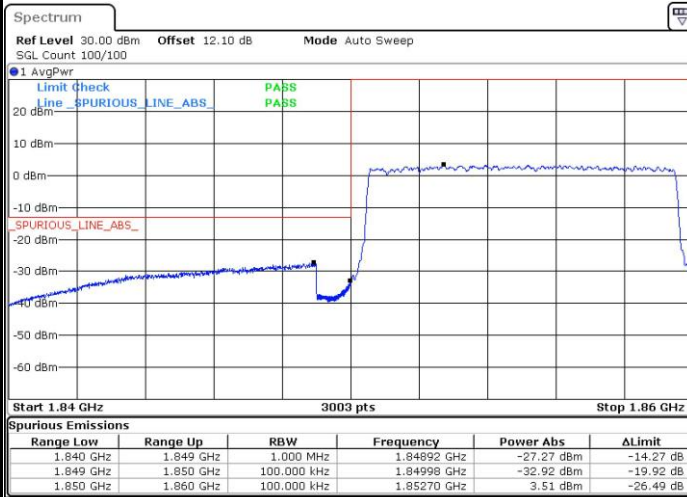

Highest Band Edge / Full RB

Date: 7.MAY.2016 11:21:34

LTE Band 25 / 10MHz / QPSK

Lowest Band Edge / 1 RB

Date: 7.MAY.2016 13:36:26

Highest Band Edge / 1 RB

Date: 7.MAY.2016 11:31:20

Lowest Band Edge / Full RB

Date: 7.MAY.2016 12:56:51

Highest Band Edge / Full RB

Date: 7.MAY.2016 11:27:50

LTE Band 25 / 10MHz / 16QAM

Lowest Band Edge / 1 RB

Date: 7.MAY.2016 13:35:17

Highest Band Edge / 1 RB

Date: 7.MAY.2016 11:30:10