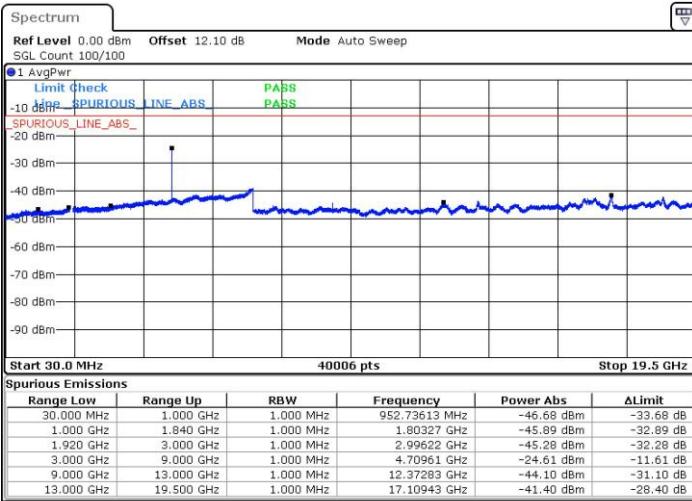

Date: 7.MAY.2016 13:57:48

Highest Band Edge / 1 RB

Date: 7.MAY.2016 11:46:11

Lowest Band Edge / Full RB

Date: 7.MAY.2016 13:54:19

Highest Band Edge / Full RB

Date: 7.MAY.2016 11:42:41

LTE Band 25 / 20MHz / 16QAM

Lowest Band Edge / 1 RB

Date: 7.MAY.2016 13:56:38

Highest Band Edge / 1 RB

Date: 7.MAY.2016 11:45:01

Lowest Band Edge / Full RB

Date: 7.MAY.2016 13:55:29

Highest Band Edge / Full RB

Date: 7.MAY.2016 11:43:51

Conducted Spurious Emission

LTE Band 25 / 1.4MHz

Lowest Channel / QPSK

Lowest Channel / 16QAM

Date: 7.MAY.2016 14:12:05

Date: 7.MAY.2016 14:13:03

Middle Channel / QPSK

Middle Channel / 16QAM