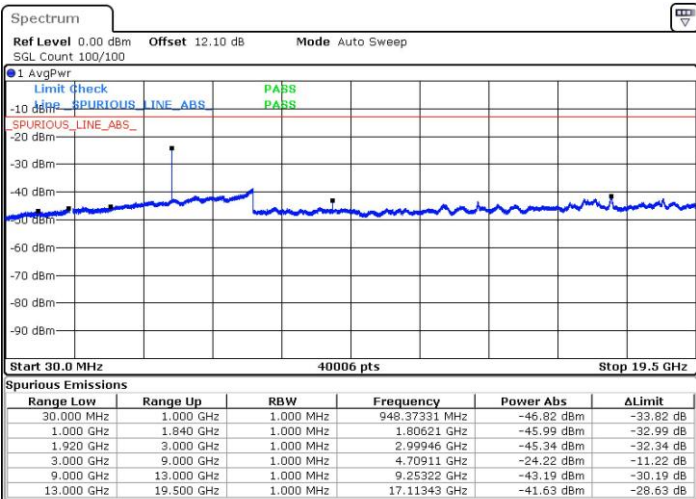

Date: 7.MAY.2016 12:53:49

Date: 7.MAY.2016 12:54:48

Middle Channel / QPSK

Middle Channel / 16QAM

Date: 7.MAY.2016 13:33:08

Date: 7.MAY.2016 13:34:06

LTE Band 25 / 5MHz

Highest Channel / QPSK

Highest Channel / 16QAM

Date: 7.MAY.2016 11:24:52

Date: 7.MAY.2016 11:25:51

LTE Band 25 / 10MHz

Lowest Channel / QPSK

Lowest Channel / 16QAM

Date: 7.MAY.2016 13:01:17

Date: 7.MAY.2016 13:02:15

LTE Band 25 / 10MHz

Middle Channel / QPSK

Middle Channel / 16QAM

Date: 7.MAY.2016 13:07:10

Date: 7.MAY.2016 13:08:09

Highest Channel / QPSK

Highest Channel / 16QAM

Date: 7.MAY.2016 11:32:17