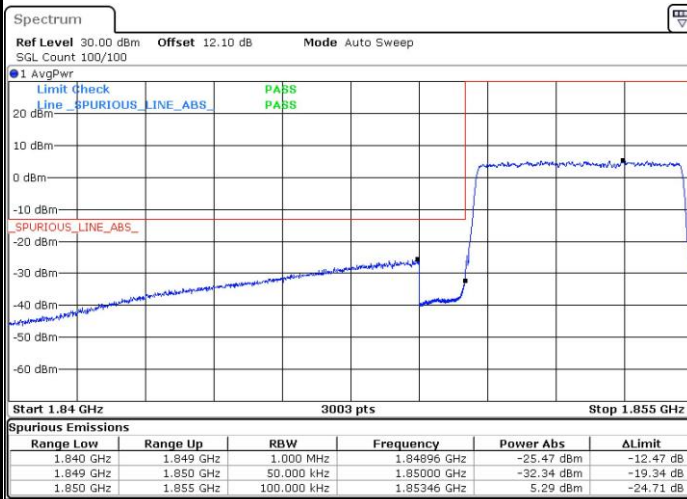

Date: 7.MAY.2016 11:20:24

LTE Band 25 / 5MHz / 16QAM

Lowest Band Edge / 1RB

Date: 7.MAY.2016 13:29:56

Highest Band Edge / 1 RB

Date: 7.MAY.2016 11:22:44

Lowest Band Edge / Full RB

Date: 7.MAY.2016 12:50:33

Highest Band Edge / Full RB

Date: 7.MAY.2016 11:21:34

LTE Band 25 / 10MHz / QPSK

Lowest Band Edge / 1 RB

Date: 7.MAY.2016 13:36:26

Highest Band Edge / 1 RB

Date: 7.MAY.2016 11:31:20

Lowest Band Edge / Full RB

Date: 7.MAY.2016 12:56:51

Highest Band Edge / Full RB

Date: 7.MAY.2016 11:27:50

LTE Band 25 / 10MHz / 16QAM

Lowest Band Edge / 1 RB

Date: 7.MAY.2016 13:35:17

Highest Band Edge / 1 RB

Date: 7.MAY.2016 11:30:10