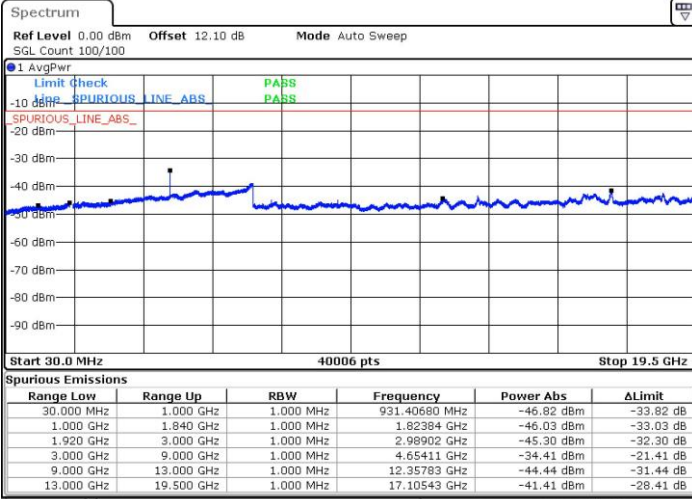

Date: 7.MAY.2016 12:53:49

Date: 7.MAY.2016 12:54:48

Middle Channel / QPSK

Middle Channel / 16QAM

Date: 7.MAY.2016 13:33:08

Date: 7.MAY.2016 13:34:06

LTE Band 25 / 5MHz

Highest Channel / QPSK

Highest Channel / 16QAM

Date: 7.MAY.2016 11:24:52

Date: 7.MAY.2016 11:25:51

LTE Band 25 / 10MHz

Lowest Channel / QPSK

Lowest Channel / 16QAM

Date: 7.MAY.2016 13:01:17

Date: 7.MAY.2016 13:02:15

LTE Band 25 / 10MHz

Middle Channel / QPSK

Middle Channel / 16QAM

Date: 7.MAY.2016 13:07:10

Date: 7.MAY.2016 13:08:09

Highest Channel / QPSK

Highest Channel / 16QAM

Date: 7.MAY.2016 11:32:17