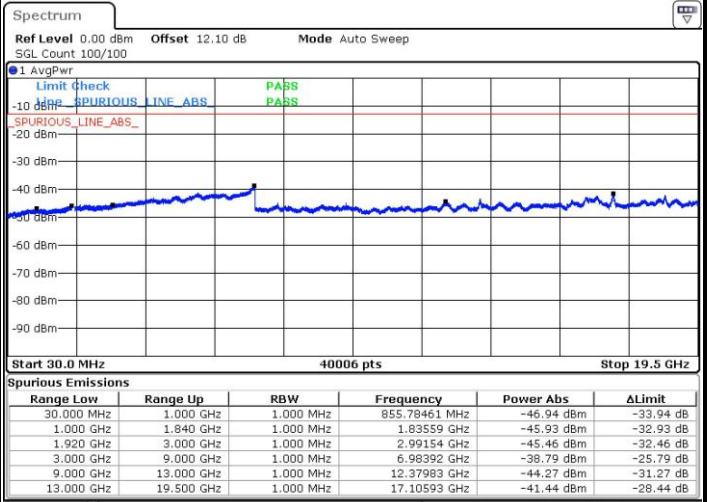

Conducted Spurious Emission

LTE Band 25 / 1.4MHz

Lowest Channel / QPSK

Lowest Channel / 16QAM

Date: 7.MAY.2016 14:12:05

Date: 7.MAY.2016 14:13:03

Middle Channel / QPSK

Middle Channel / 16QAM

Date: 7.MAY.2016 14:14:53

Date: 7.MAY.2016 14:15:53

LTE Band 25 / 1.4MHz

Highest Channel / QPSK

Date: 7.MAY.2016 14:31:19

Highest Channel / 16QAM

Date: 7.MAY.2016 14:32:17

LTE Band 25 / 3MHz

Lowest Channel / QPSK

Date: 7.MAY.2016 12:02:02

Lowest Channel / 16QAM

Date: 7.MAY.2016 12:03:00

LTE Band 25 / 3MHz

Middle Channel / QPSK

Middle Channel / 16QAM

Date: 7.MAY.2016 13:27:47