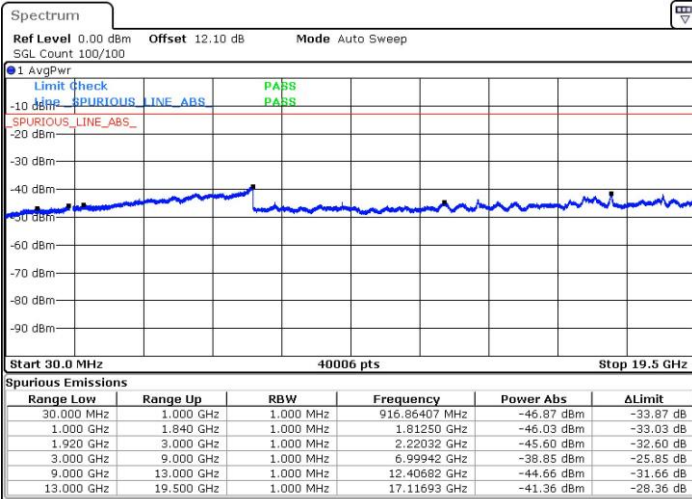

Highest Channel / 16QAM

Date: 7.MAY.2016 11:24:52

Date: 7.MAY.2016 11:25:51

LTE Band 25 / 10MHz

Lowest Channel / QPSK

Lowest Channel / 16QAM

Date: 7.MAY.2016 13:01:17

Date: 7.MAY.2016 13:02:15

LTE Band 25 / 10MHz

Middle Channel / QPSK

Middle Channel / 16QAM

Date: 7.MAY.2016 13:07:10

Date: 7.MAY.2016 13:08:09

Highest Channel / QPSK

Highest Channel / 16QAM

Date: 7.MAY.2016 11:32:17

Date: 7.MAY.2016 11:33:16

LTE Band 25 / 15MHz

Lowest Channel / QPSK

Lowest Channel / 16QAM

Date: 7.MAY.2016 13:42:49

Date: 7.MAY.2016 13:43:48

Middle Channel / QPSK

Middle Channel / 16QAM