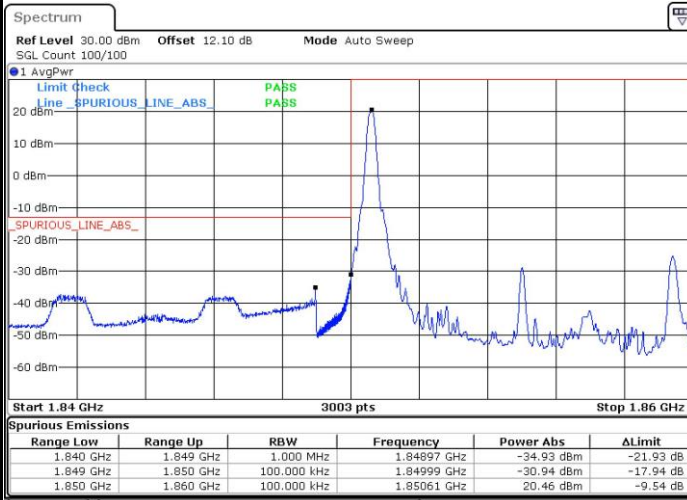

Date: 7.MAY.2016 11:20:24

LTE Band 25 / 5MHz / 16QAM

Lowest Band Edge / 1RB

Date: 7.MAY.2016 13:29:56

Highest Band Edge / 1 RB

Date: 7.MAY.2016 11:22:44

Lowest Band Edge / Full RB

Date: 7.MAY.2016 12:50:33

Highest Band Edge / Full RB

Date: 7.MAY.2016 11:21:34

LTE Band 25 / 10MHz / QPSK

Lowest Band Edge / 1 RB

Date: 7.MAY.2016 13:36:26

Highest Band Edge / 1 RB

Date: 7.MAY.2016 11:31:20

Lowest Band Edge / Full RB

Date: 7.MAY.2016 12:56:51

Highest Band Edge / Full RB

Date: 7.MAY.2016 11:27:50

LTE Band 25 / 10MHz / 16QAM

Lowest Band Edge / 1 RB

Date: 7.MAY.2016 13:35:17

Highest Band Edge / 1 RB

Date: 7.MAY.2016 11:30:10

Lowest Band Edge / Full RB

Date: 7.MAY.2016 12:58:00

Highest Band Edge / Full RB

Date: 7.MAY.2016 11:29:00

LTE Band 25 / 15MHz / QPSK

Lowest Band Edge / 1 RB

Date: 7.MAY.2016 13:41:51

Highest Band Edge / 1 RB