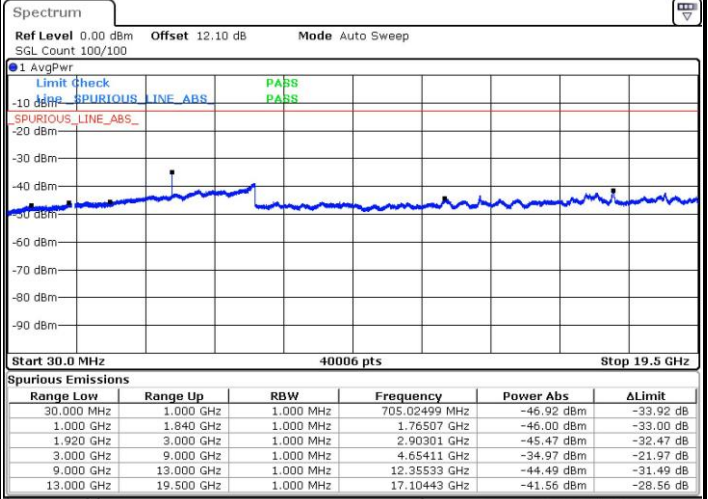

Date: 7.MAY.2016 12:53:49

Date: 7.MAY.2016 12:54:48

Middle Channel / QPSK

Middle Channel / 16QAM

Date: 7.MAY.2016 13:33:08

Date: 7.MAY.2016 13:34:06

LTE Band 25 / 5MHz

Highest Channel / QPSK

Highest Channel / 16QAM

Date: 7.MAY.2016 11:24:52

Date: 7.MAY.2016 11:25:51

LTE Band 25 / 10MHz

Lowest Channel / QPSK

Lowest Channel / 16QAM

Date: 7.MAY.2016 13:01:17

Date: 7.MAY.2016 13:02:15

LTE Band 25 / 10MHz

Middle Channel / QPSK

Middle Channel / 16QAM

Date: 7.MAY.2016 13:07:10

Date: 7.MAY.2016 13:08:09

Highest Channel / QPSK

Highest Channel / 16QAM

Date: 7.MAY.2016 11:32:17