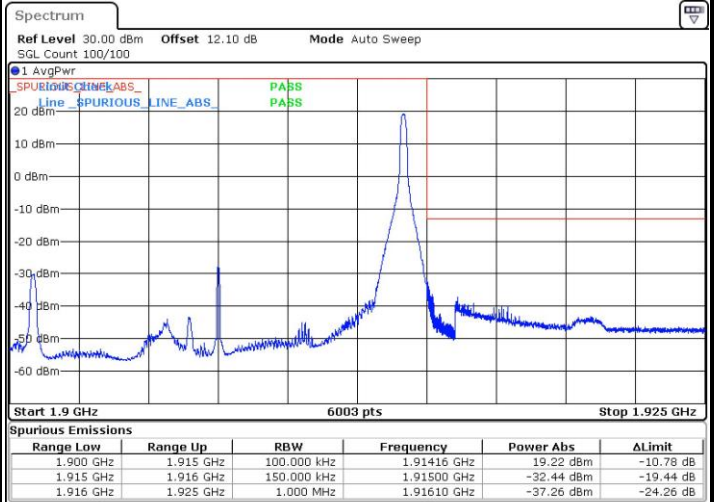

Lowest Band Edge / Full RB

Date: 7.MAY.2016 12:58:00

Highest Band Edge / Full RB

Date: 7.MAY.2016 11:29:00

LTE Band 25 / 15MHz / QPSK

Lowest Band Edge / 1 RB

Date: 7.MAY.2016 13:41:51

Highest Band Edge / 1 RB

Date: 7.MAY.2016 11:38:46

Lowest Band Edge / Full RB

Date: 7.MAY.2016 13:38:23

Highest Band Edge / Full RB

Date: 7.MAY.2016 11:35:16

LTE Band 25 / 15MHz / 16QAM

Lowest Band Edge / 1 RB

Date: 7.MAY.2016 13:40:42

Highest Band Edge / 1 RB

Date: 7.MAY.2016 11:37:36

Lowest Band Edge / Full RB

Date: 7.MAY.2016 13:39:32

Highest Band Edge / Full RB

Date: 7.MAY.2016 11:36:26

LTE Band 25 / 20MHz / QPSK

Lowest Band Edge / 1 RB

Date: 7.MAY.2016 13:57:48

Highest Band Edge / 1 RB

Date: 7.MAY.2016 11:46:11

Lowest Band Edge / Full RB

Date: 7.MAY.2016 13:54:19

Highest Band Edge / Full RB

Date: 7.MAY.2016 11:42:41

LTE Band 25 / 20MHz / 16QAM