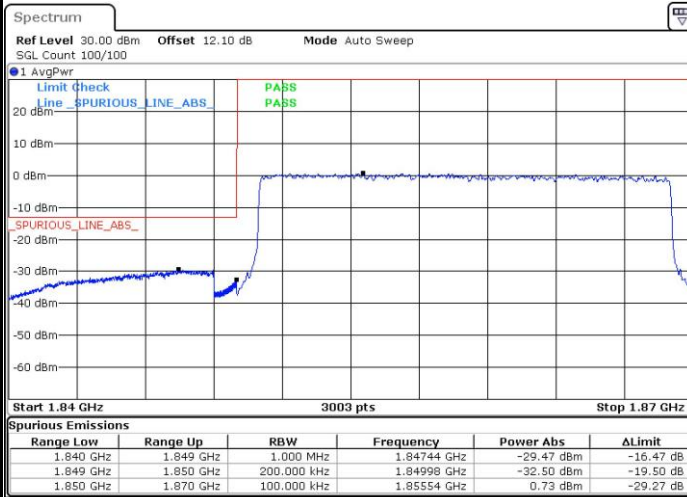

Highest Band Edge / 1 RB

Date: 7.MAY.2016 11:37:36

Lowest Band Edge / Full RB

Date: 7.MAY.2016 13:39:32

Highest Band Edge / Full RB

Date: 7.MAY.2016 11:36:26

LTE Band 25 / 20MHz / QPSK

Lowest Band Edge / 1 RB

Date: 7.MAY.2016 13:57:48

Highest Band Edge / 1 RB

Date: 7.MAY.2016 11:46:11

Lowest Band Edge / Full RB

Date: 7.MAY.2016 13:54:19

Highest Band Edge / Full RB

Date: 7.MAY.2016 11:42:41

LTE Band 25 / 20MHz / 16QAM