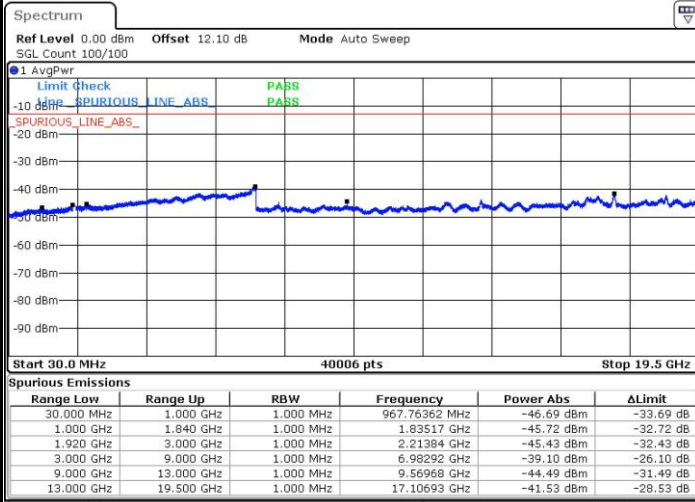

Lowest Band Edge / 1 RB

Date: 7.MAY.2016 13:56:38

Highest Band Edge / 1 RB

Date: 7.MAY.2016 11:45:01

Lowest Band Edge / Full RB

Date: 7.MAY.2016 13:55:29

Highest Band Edge / Full RB

Date: 7.MAY.2016 11:43:51

Conducted Spurious Emission

LTE Band 25 / 1.4MHz

Lowest Channel / QPSK

Lowest Channel / 16QAM

Date: 7.MAY.2016 14:12:05

Date: 7.MAY.2016 14:13:03

Middle Channel / QPSK

Middle Channel / 16QAM

Date: 7.MAY.2016 14:14:53

Date: 7.MAY.2016 14:15:53

LTE Band 25 / 1.4MHz

Highest Channel / QPSK

Date: 7.MAY.2016 14:31:19

Highest Channel / 16QAM

Date: 7.MAY.2016 14:32:17

LTE Band 25 / 3MHz