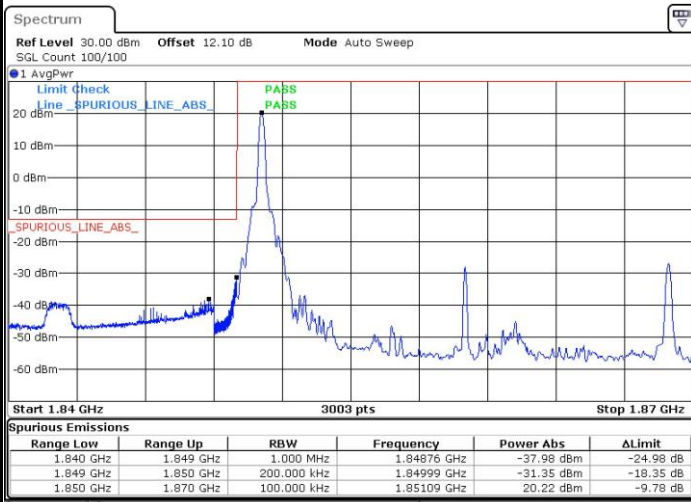

Highest Band Edge / 1 RB

Date: 7.MAY.2016 11:37:36

Lowest Band Edge / Full RB

Date: 7.MAY.2016 13:39:32

Highest Band Edge / Full RB

Date: 7.MAY.2016 11:36:26

LTE Band 25 / 20MHz / QPSK

Lowest Band Edge / 1 RB

Date: 7.MAY.2016 13:57:48

Highest Band Edge / 1 RB

Date: 7.MAY.2016 11:46:11

Lowest Band Edge / Full RB

Date: 7.MAY.2016 13:54:19

Highest Band Edge / Full RB

Date: 7.MAY.2016 11:42:41

LTE Band 25 / 20MHz / 16QAM

Lowest Band Edge / 1 RB

Date: 7.MAY.2016 13:56:38

Highest Band Edge / 1 RB

Date: 7.MAY.2016 11:45:01

Lowest Band Edge / Full RB

Date: 7.MAY.2016 13:55:29

Highest Band Edge / Full RB

Date: 7.MAY.2016 11:43:51