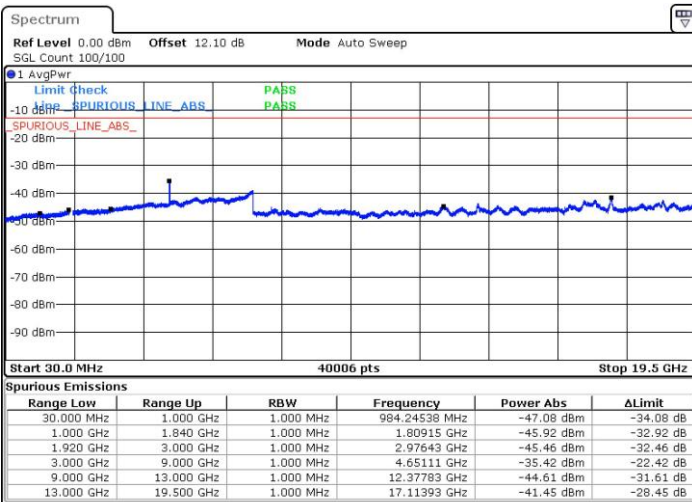

Lowest Band Edge / 1 RB

Date: 7.MAY.2016 13:56:38

Highest Band Edge / 1 RB

Date: 7.MAY.2016 11:45:01

Lowest Band Edge / Full RB

Date: 7.MAY.2016 13:55:29

Highest Band Edge / Full RB

Date: 7.MAY.2016 11:43:51

Conducted Spurious Emission

LTE Band 25 / 1.4MHz

Lowest Channel / QPSK

Lowest Channel / 16QAM

Date: 7.MAY.2016 14:12:05

Date: 7.MAY.2016 14:13:03

Middle Channel / QPSK

Middle Channel / 16QAM

Date: 7.MAY.2016 14:14:53

Date: 7.MAY.2016 14:15:53

LTE Band 25 / 1.4MHz

Highest Channel / QPSK

Date: 7.MAY.2016 14:31:19

Highest Channel / 16QAM

Date: 7.MAY.2016 14:32:17

LTE Band 25 / 3MHz