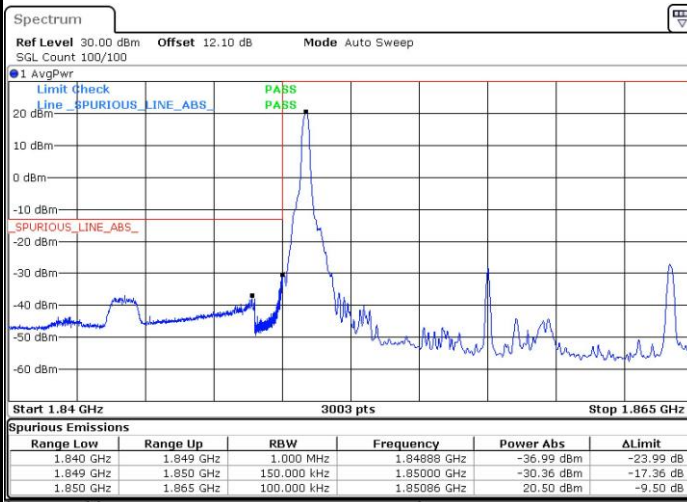

Date: 7.MAY.2016 12:56:51

Highest Band Edge / Full RB

Date: 7.MAY.2016 11:27:50

LTE Band 25 / 10MHz / 16QAM

Lowest Band Edge / 1 RB

Date: 7.MAY.2016 13:35:17

Highest Band Edge / 1 RB

Date: 7.MAY.2016 11:30:10

Lowest Band Edge / Full RB

Date: 7.MAY.2016 12:58:00

Highest Band Edge / Full RB

Date: 7.MAY.2016 11:29:00

LTE Band 25 / 15MHz / QPSK

Lowest Band Edge / 1 RB

Date: 7.MAY.2016 13:41:51

Highest Band Edge / 1 RB

Date: 7.MAY.2016 11:38:46

Lowest Band Edge / Full RB

Date: 7.MAY.2016 13:38:23

Highest Band Edge / Full RB

Date: 7.MAY.2016 11:35:16

LTE Band 25 / 15MHz / 16QAM

Lowest Band Edge / 1 RB

Date: 7.MAY.2016 13:40:42

Highest Band Edge / 1 RB

Date: 7.MAY.2016 11:37:36

Lowest Band Edge / Full RB

Date: 7.MAY.2016 13:39:32

Highest Band Edge / Full RB

Date: 7.MAY.2016 11:36:26

LTE Band 25 / 20MHz / QPSK

Lowest Band Edge / 1 RB