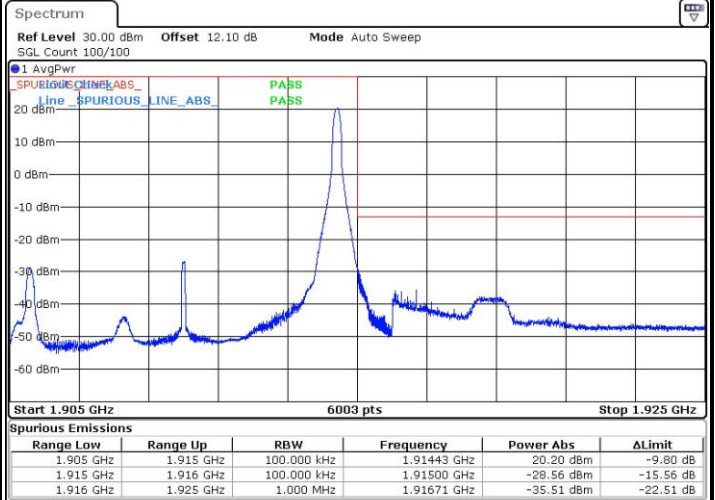

Highest Band Edge / Full RB

Date: 7.MAY.2016 11:21:34

LTE Band 25 / 10MHz / QPSK

Lowest Band Edge / 1 RB

Date: 7.MAY.2016 13:36:26

Highest Band Edge / 1 RB

Date: 7.MAY.2016 11:31:20

Lowest Band Edge / Full RB

Date: 7.MAY.2016 12:56:51

Highest Band Edge / Full RB

Date: 7.MAY.2016 11:27:50

LTE Band 25 / 10MHz / 16QAM

Lowest Band Edge / 1 RB

Date: 7.MAY.2016 13:35:17

Highest Band Edge / 1 RB

Date: 7.MAY.2016 11:30:10

Lowest Band Edge / Full RB

Date: 7.MAY.2016 12:58:00

Highest Band Edge / Full RB

Date: 7.MAY.2016 11:29:00

LTE Band 25 / 15MHz / QPSK

Lowest Band Edge / 1 RB

Date: 7.MAY.2016 13:41:51

Highest Band Edge / 1 RB