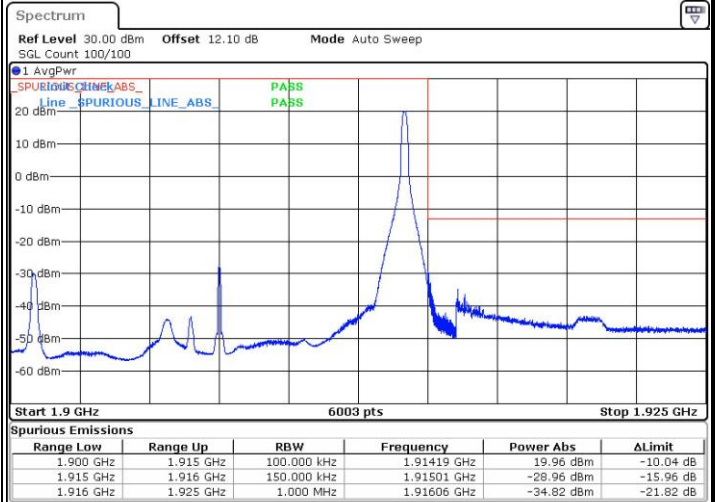

Date: 7.MAY.2016 12:56:51

Highest Band Edge / Full RB

Date: 7.MAY.2016 11:27:50

LTE Band 25 / 10MHz / 16QAM

Lowest Band Edge / 1 RB

Date: 7.MAY.2016 13:35:17

Highest Band Edge / 1 RB

Date: 7.MAY.2016 11:30:10

Lowest Band Edge / Full RB

Date: 7.MAY.2016 12:58:00

Highest Band Edge / Full RB

Date: 7.MAY.2016 11:29:00

LTE Band 25 / 15MHz / QPSK

Lowest Band Edge / 1 RB

Date: 7.MAY.2016 13:41:51

Highest Band Edge / 1 RB

Date: 7.MAY.2016 11:38:46

Lowest Band Edge / Full RB

Date: 7.MAY.2016 13:38:23

Highest Band Edge / Full RB

Date: 7.MAY.2016 11:35:16

LTE Band 25 / 15MHz / 16QAM

Lowest Band Edge / 1 RB

Date: 7.MAY.2016 13:40:42

Highest Band Edge / 1 RB

Date: 7.MAY.2016 11:37:36

Lowest Band Edge / Full RB

Date: 7.MAY.2016 13:39:32

Highest Band Edge / Full RB

Date: 7.MAY.2016 11:36:26

LTE Band 25 / 20MHz / QPSK

Lowest Band Edge / 1 RB