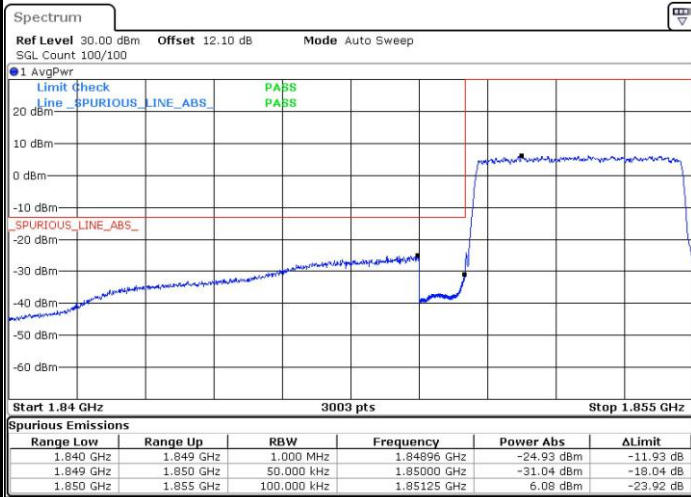

LTE Band 25 / 5MHz / QPSK

Lowest Band Edge / 1 RB

Date: 7.MAY.2016 13:31:05

Highest Band Edge / 1 RB

Date: 7.MAY.2016 11:23:54

Lowest Band Edge / Full RB

Date: 7.MAY.2016 12:49:23

Highest Band Edge / Full RB

Date: 7.MAY.2016 11:20:24

LTE Band 25 / 5MHz / 16QAM

Lowest Band Edge / 1RB

Date: 7.MAY.2016 13:29:56

Highest Band Edge / 1 RB

Date: 7.MAY.2016 11:22:44

Lowest Band Edge / Full RB

Date: 7.MAY.2016 12:50:33

Highest Band Edge / Full RB

Date: 7.MAY.2016 11:21:34

LTE Band 25 / 10MHz / QPSK

Lowest Band Edge / 1 RB

Date: 7.MAY.2016 13:36:26

Highest Band Edge / 1 RB

Date: 7.MAY.2016 11:31:20

Lowest Band Edge / Full RB