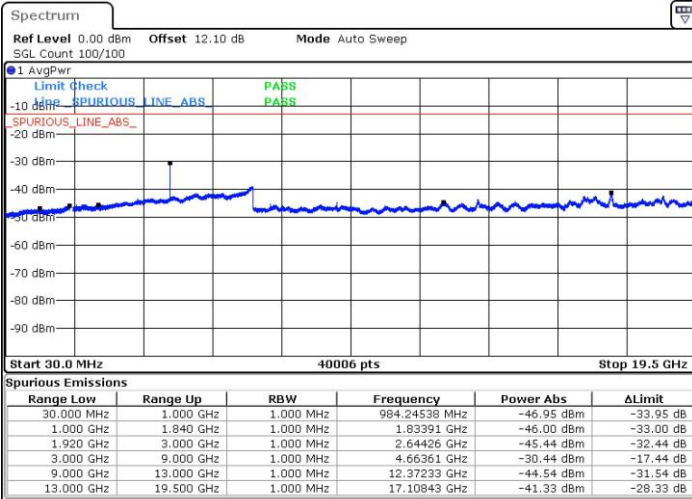

Highest Channel / 16QAM

Date: 7.MAY.2016 11:24:52

Date: 7.MAY.2016 11:25:51

LTE Band 25 / 10MHz

Lowest Channel / QPSK

Lowest Channel / 16QAM

Date: 7.MAY.2016 13:01:17

Date: 7.MAY.2016 13:02:15

LTE Band 25 / 10MHz

Middle Channel / QPSK

Middle Channel / 16QAM

Date: 7.MAY.2016 13:07:10

Date: 7.MAY.2016 13:08:09

Highest Channel / QPSK

Highest Channel / 16QAM

Date: 7.MAY.2016 11:32:17

Date: 7.MAY.2016 11:33:16

LTE Band 25 / 15MHz

Lowest Channel / QPSK

Lowest Channel / 16QAM

Date: 7.MAY.2016 13:42:49

Date: 7.MAY.2016 13:43:48

Middle Channel / QPSK

Middle Channel / 16QAM