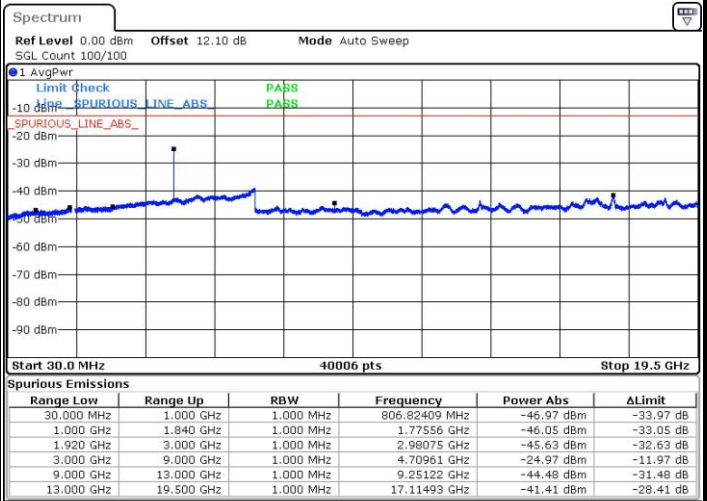

Date: 7.MAY.2016 13:57:48

Highest Band Edge / 1 RB

Date: 7.MAY.2016 11:46:11

Lowest Band Edge / Full RB

Date: 7.MAY.2016 13:54:19

Highest Band Edge / Full RB

Date: 7.MAY.2016 11:42:41

LTE Band 25 / 20MHz / 16QAM

Lowest Band Edge / 1 RB

Date: 7.MAY.2016 13:56:38

Highest Band Edge / 1 RB

Date: 7.MAY.2016 11:45:01

Lowest Band Edge / Full RB

Date: 7.MAY.2016 13:55:29

Highest Band Edge / Full RB

Date: 7.MAY.2016 11:43:51

Conducted Spurious Emission

LTE Band 25 / 1.4MHz

Lowest Channel / QPSK

Lowest Channel / 16QAM

Date: 7.MAY.2016 14:12:05

Date: 7.MAY.2016 14:13:03

Middle Channel / QPSK

Middle Channel / 16QAM