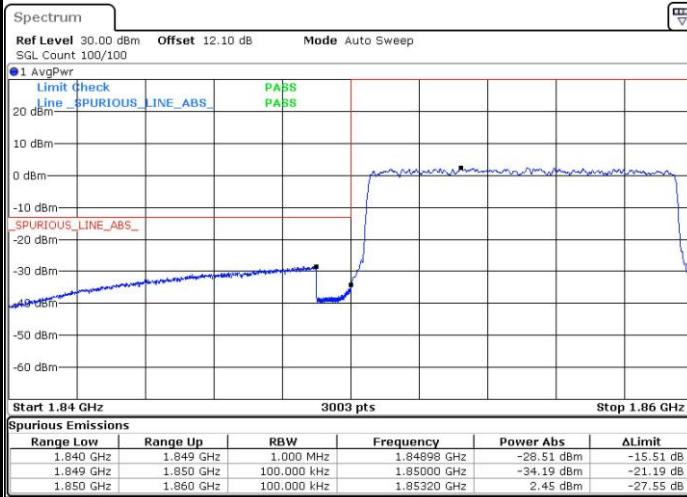

Highest Band Edge / Full RB

Date: 7.MAY.2016 11:21:34

LTE Band 25 / 10MHz / QPSK

Lowest Band Edge / 1 RB

Date: 7.MAY.2016 13:36:26

Highest Band Edge / 1 RB

Date: 7.MAY.2016 11:31:20

Lowest Band Edge / Full RB

Date: 7.MAY.2016 12:56:51

Highest Band Edge / Full RB

Date: 7.MAY.2016 11:27:50

LTE Band 25 / 10MHz / 16QAM

Lowest Band Edge / 1 RB

Date: 7.MAY.2016 13:35:17

Highest Band Edge / 1 RB

Date: 7.MAY.2016 11:30:10

Lowest Band Edge / Full RB

Date: 7.MAY.2016 12:58:00

Highest Band Edge / Full RB

Date: 7.MAY.2016 11:29:00

LTE Band 25 / 15MHz / QPSK

Lowest Band Edge / 1 RB

Date: 7.MAY.2016 13:41:51

Highest Band Edge / 1 RB