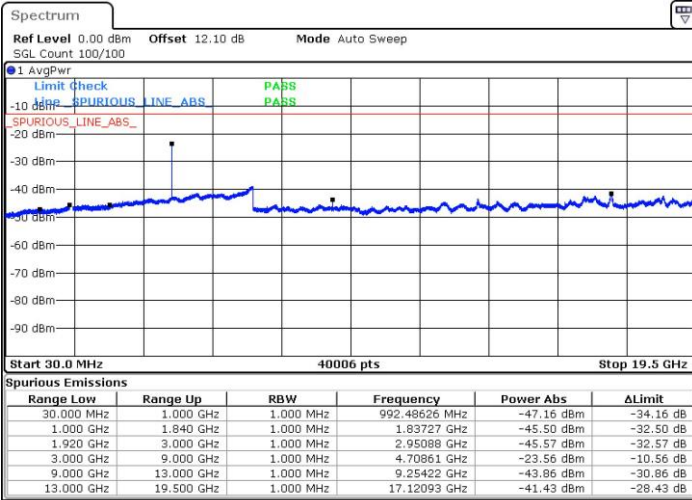

Highest Channel / 16QAM

Date: 7.MAY.2016 11:24:52

Date: 7.MAY.2016 11:25:51

LTE Band 25 / 10MHz

Lowest Channel / QPSK

Lowest Channel / 16QAM

Date: 7.MAY.2016 13:01:17

Date: 7.MAY.2016 13:02:15

LTE Band 25 / 10MHz

Middle Channel / QPSK

Middle Channel / 16QAM

Date: 7.MAY.2016 13:07:10

Date: 7.MAY.2016 13:08:09

Highest Channel / QPSK

Highest Channel / 16QAM

Date: 7.MAY.2016 11:32:17

Date: 7.MAY.2016 11:33:16

LTE Band 25 / 15MHz

Lowest Channel / QPSK

Lowest Channel / 16QAM

Date: 7.MAY.2016 13:42:49

Date: 7.MAY.2016 13:43:48

Middle Channel / QPSK

Middle Channel / 16QAM