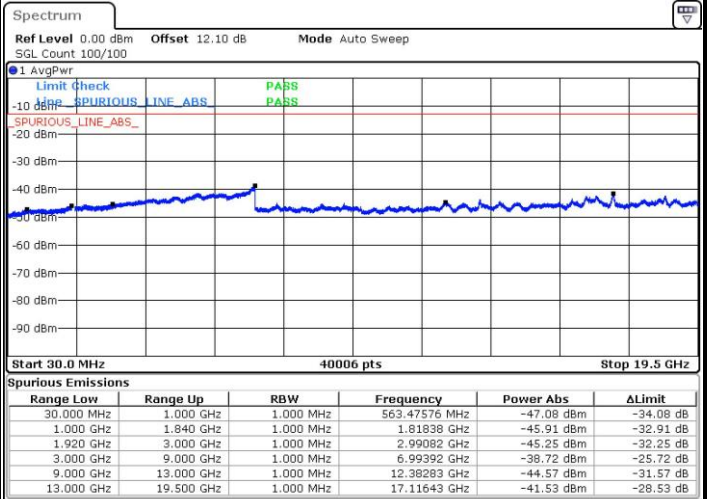

Highest Channel / 16QAM

Date: 7.MAY.2016 11:24:52

Date: 7.MAY.2016 11:25:51

LTE Band 25 / 10MHz

Lowest Channel / QPSK

Lowest Channel / 16QAM

Date: 7.MAY.2016 13:01:17

Date: 7.MAY.2016 13:02:15

LTE Band 25 / 10MHz

Middle Channel / QPSK

Middle Channel / 16QAM

Date: 7.MAY.2016 13:07:10

Date: 7.MAY.2016 13:08:09

Highest Channel / QPSK

Highest Channel / 16QAM

Date: 7.MAY.2016 11:32:17

Date: 7.MAY.2016 11:33:16

LTE Band 25 / 15MHz

Lowest Channel / QPSK

Lowest Channel / 16QAM

Date: 7.MAY.2016 13:42:49

Date: 7.MAY.2016 13:43:48

Middle Channel / QPSK

Middle Channel / 16QAM