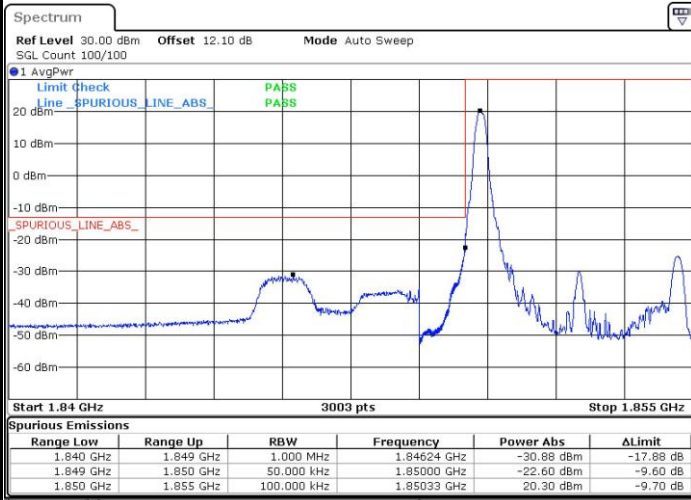

LTE Band 25 / 5MHz / QPSK

Lowest Band Edge / 1 RB

Date: 7.MAY.2016 13:31:05

Highest Band Edge / 1 RB

Date: 7.MAY.2016 11:23:54

Lowest Band Edge / Full RB

Date: 7.MAY.2016 12:49:23

Highest Band Edge / Full RB

Date: 7.MAY.2016 11:20:24

LTE Band 25 / 5MHz / 16QAM

Lowest Band Edge / 1RB

Date: 7.MAY.2016 13:29:56

Highest Band Edge / 1 RB

Date: 7.MAY.2016 11:22:44

Lowest Band Edge / Full RB

Date: 7.MAY.2016 12:50:33

Highest Band Edge / Full RB

Date: 7.MAY.2016 11:21:34

LTE Band 25 / 10MHz / QPSK

Lowest Band Edge / 1 RB

Date: 7.MAY.2016 13:36:26

Highest Band Edge / 1 RB

Date: 7.MAY.2016 11:31:20

Lowest Band Edge / Full RB