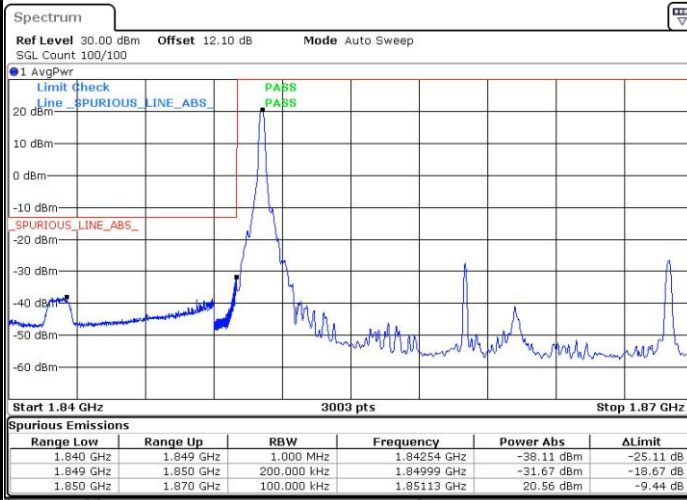

Date: 7.MAY.2016 11:38:46

Lowest Band Edge / Full RB

Date: 7.MAY.2016 13:38:23

Highest Band Edge / Full RB

Date: 7.MAY.2016 11:35:16

LTE Band 25 / 15MHz / 16QAM

Lowest Band Edge / 1 RB

Date: 7.MAY.2016 13:40:42

Highest Band Edge / 1 RB

Date: 7.MAY.2016 11:37:36

Lowest Band Edge / Full RB

Date: 7.MAY.2016 13:39:32

Highest Band Edge / Full RB

Date: 7.MAY.2016 11:36:26

LTE Band 25 / 20MHz / QPSK

Lowest Band Edge / 1 RB

Date: 7.MAY.2016 13:57:48

Highest Band Edge / 1 RB

Date: 7.MAY.2016 11:46:11

Lowest Band Edge / Full RB

Date: 7.MAY.2016 13:54:19

Highest Band Edge / Full RB

Date: 7.MAY.2016 11:42:41

LTE Band 25 / 20MHz / 16QAM

Lowest Band Edge / 1 RB

Date: 7.MAY.2016 13:56:38

Highest Band Edge / 1 RB

Date: 7.MAY.2016 11:45:01

Lowest Band Edge / Full RB

Date: 7.MAY.2016 13:55:29

Highest Band Edge / Full RB

Date: 7.MAY.2016 11:43:51