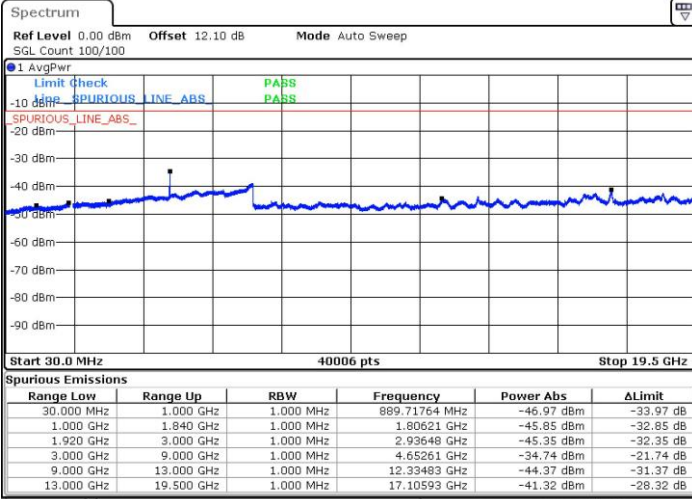

Date: 7.MAY.2016 14:14:53

Date: 7.MAY.2016 14:15:53

LTE Band 25 / 1.4MHz

Highest Channel / QPSK

Date: 7.MAY.2016 14:31:19

Highest Channel / 16QAM

Date: 7.MAY.2016 14:32:17

LTE Band 25 / 3MHz

Lowest Channel / QPSK

Date: 7.MAY.2016 12:02:02

Lowest Channel / 16QAM

Date: 7.MAY.2016 12:03:00

LTE Band 25 / 3MHz

Middle Channel / QPSK

Middle Channel / 16QAM

Date: 7.MAY.2016 13:27:47

Date: 7.MAY.2016 13:28:45

Highest Channel / QPSK

Highest Channel / 16QAM

Date: 7.MAY.2016 11:17:26

Date: 7.MAY.2016 11:18:25

LTE Band 25 / 5MHz

Lowest Channel / QPSK

Lowest Channel / 16QAM