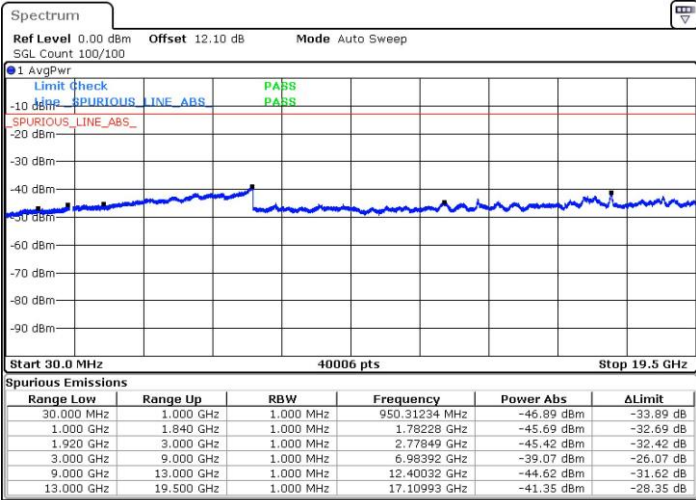

Date: 7.MAY.2016 13:28:45

Highest Channel / QPSK

Highest Channel / 16QAM

Date: 7.MAY.2016 11:17:26

Date: 7.MAY.2016 11:18:25

LTE Band 25 / 5MHz

Lowest Channel / QPSK

Lowest Channel / 16QAM

Date: 7.MAY.2016 12:53:49

Date: 7.MAY.2016 12:54:48

Middle Channel / QPSK

Middle Channel / 16QAM

Date: 7.MAY.2016 13:33:08

Date: 7.MAY.2016 13:34:06

LTE Band 25 / 5MHz

Highest Channel / QPSK

Highest Channel / 16QAM

Date: 7.MAY.2016 11:24:52

Date: 7.MAY.2016 11:25:51

LTE Band 25 / 10MHz

Lowest Channel / QPSK

Lowest Channel / 16QAM

Date: 7.MAY.2016 13:01:17

Date: 7.MAY.2016 13:02:15