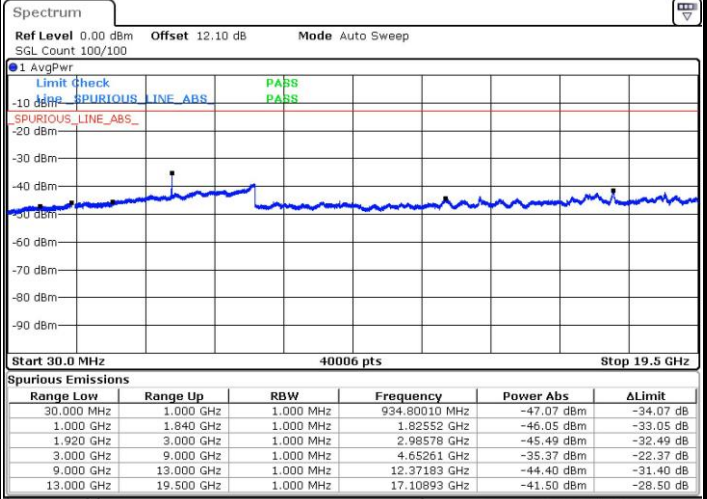

Date: 7.MAY.2016 14:14:53

Date: 7.MAY.2016 14:15:53

LTE Band 25 / 1.4MHz

Highest Channel / QPSK

Date: 7.MAY.2016 14:31:19

Highest Channel / 16QAM

Date: 7.MAY.2016 14:32:17

LTE Band 25 / 3MHz

Lowest Channel / QPSK

Date: 7.MAY.2016 12:02:02

Lowest Channel / 16QAM

Date: 7.MAY.2016 12:03:00

LTE Band 25 / 3MHz

Middle Channel / QPSK

Middle Channel / 16QAM

Date: 7.MAY.2016 13:27:47

Date: 7.MAY.2016 13:28:45

Highest Channel / QPSK

Highest Channel / 16QAM

Date: 7.MAY.2016 11:17:26

Date: 7.MAY.2016 11:18:25

LTE Band 25 / 5MHz

Lowest Channel / QPSK

Lowest Channel / 16QAM