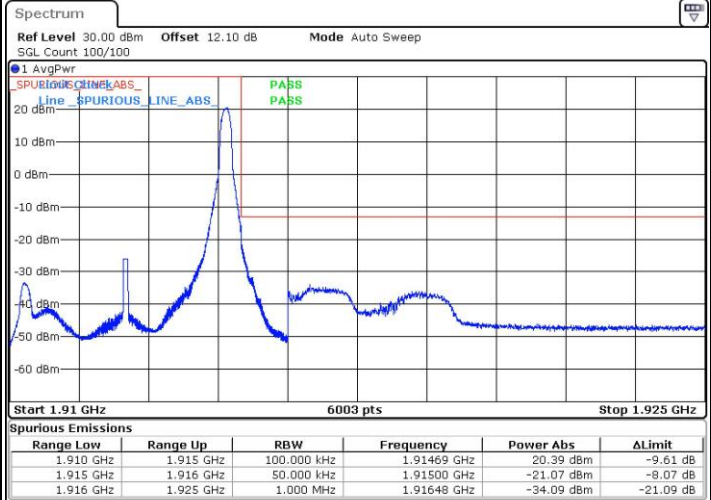

LTE Band 25 / 5MHz / QPSK

Lowest Band Edge / 1 RB

Date: 7.MAY.2016 13:31:05

Highest Band Edge / 1 RB

Date: 7.MAY.2016 11:23:54

Lowest Band Edge / Full RB

Date: 7.MAY.2016 12:49:23

Highest Band Edge / Full RB

Date: 7.MAY.2016 11:20:24

LTE Band 25 / 5MHz / 16QAM

Lowest Band Edge / 1RB

Date: 7.MAY.2016 13:29:56

Highest Band Edge / 1 RB

Date: 7.MAY.2016 11:22:44

Lowest Band Edge / Full RB

Date: 7.MAY.2016 12:50:33

Highest Band Edge / Full RB

Date: 7.MAY.2016 11:21:34

LTE Band 25 / 10MHz / QPSK

Lowest Band Edge / 1 RB

Date: 7.MAY.2016 13:36:26

Highest Band Edge / 1 RB

Date: 7.MAY.2016 11:31:20

Lowest Band Edge / Full RB