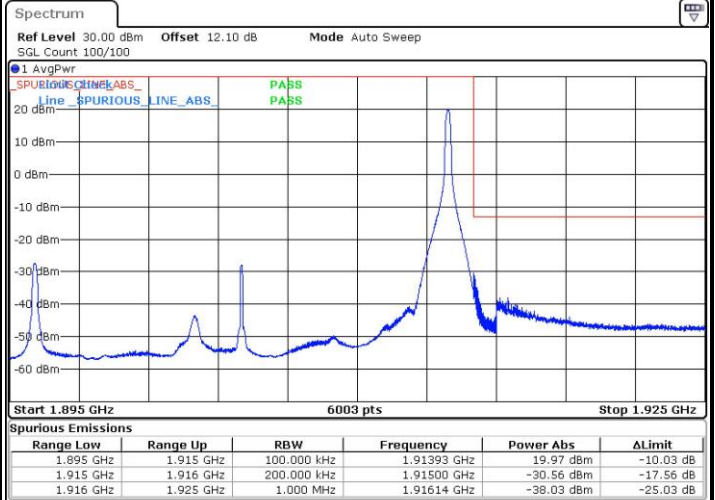

Highest Band Edge / 1 RB

Date: 7.MAY.2016 11:37:36

Lowest Band Edge / Full RB

Date: 7.MAY.2016 13:39:32

Highest Band Edge / Full RB

Date: 7.MAY.2016 11:36:26

LTE Band 25 / 20MHz / QPSK

Lowest Band Edge / 1 RB

Date: 7.MAY.2016 13:57:48

Highest Band Edge / 1 RB

Date: 7.MAY.2016 11:46:11

Lowest Band Edge / Full RB

Date: 7.MAY.2016 13:54:19

Highest Band Edge / Full RB

Date: 7.MAY.2016 11:42:41

LTE Band 25 / 20MHz / 16QAM