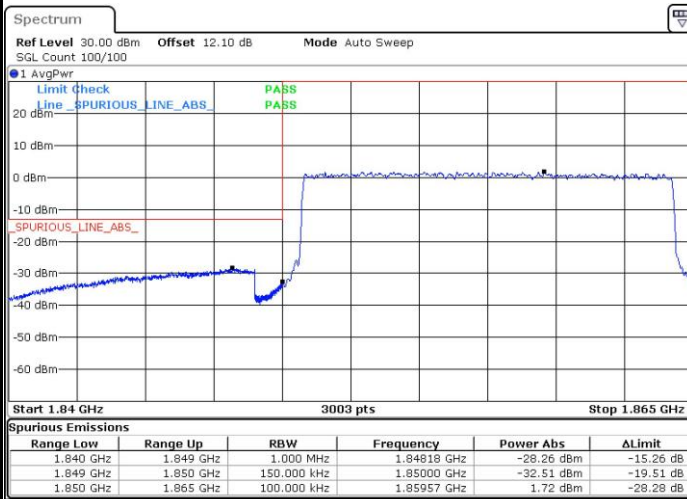

Lowest Band Edge / Full RB

Date: 7.MAY.2016 12:58:00

Highest Band Edge / Full RB

Date: 7.MAY.2016 11:29:00

LTE Band 25 / 15MHz / QPSK

Lowest Band Edge / 1 RB

Date: 7.MAY.2016 13:41:51

Highest Band Edge / 1 RB

Date: 7.MAY.2016 11:38:46

Lowest Band Edge / Full RB

Date: 7.MAY.2016 13:38:23

Highest Band Edge / Full RB

Date: 7.MAY.2016 11:35:16

LTE Band 25 / 15MHz / 16QAM

Lowest Band Edge / 1 RB

Date: 7.MAY.2016 13:40:42