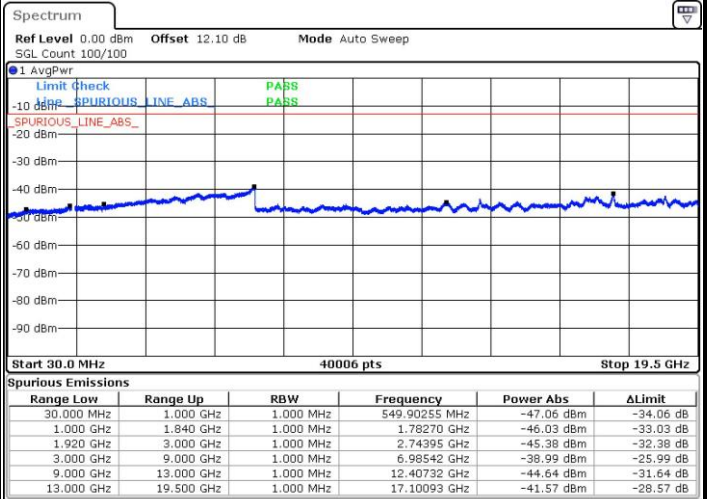

Date: 7.MAY.2016 14:14:53

Date: 7.MAY.2016 14:15:53

LTE Band 25 / 1.4MHz

Highest Channel / QPSK

Date: 7.MAY.2016 14:31:19

Highest Channel / 16QAM

Date: 7.MAY.2016 14:32:17

LTE Band 25 / 3MHz

Lowest Channel / QPSK

Date: 7.MAY.2016 12:02:02

Lowest Channel / 16QAM

Date: 7.MAY.2016 12:03:00

LTE Band 25 / 3MHz

Middle Channel / QPSK

Middle Channel / 16QAM

Date: 7.MAY.2016 13:27:47

Date: 7.MAY.2016 13:28:45

Highest Channel / QPSK

Highest Channel / 16QAM

Date: 7.MAY.2016 11:17:26

Date: 7.MAY.2016 11:18:25

LTE Band 25 / 5MHz

Lowest Channel / QPSK

Lowest Channel / 16QAM