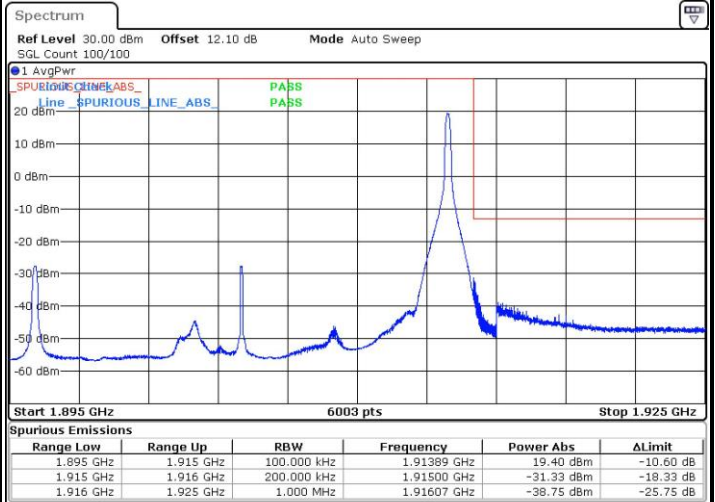

Highest Band Edge / 1 RB

Date: 7.MAY.2016 11:37:36

Lowest Band Edge / Full RB

Date: 7.MAY.2016 13:39:32

Highest Band Edge / Full RB

Date: 7.MAY.2016 11:36:26

LTE Band 25 / 20MHz / QPSK

Lowest Band Edge / 1 RB

Date: 7.MAY.2016 13:57:48

Highest Band Edge / 1 RB

Date: 7.MAY.2016 11:46:11

Lowest Band Edge / Full RB

Date: 7.MAY.2016 13:54:19

Highest Band Edge / Full RB

Date: 7.MAY.2016 11:42:41

LTE Band 25 / 20MHz / 16QAM

Lowest Band Edge / 1 RB

Date: 7.MAY.2016 13:56:38

Highest Band Edge / 1 RB

Date: 7.MAY.2016 11:45:01

Lowest Band Edge / Full RB

Date: 7.MAY.2016 13:55:29

Highest Band Edge / Full RB

Date: 7.MAY.2016 11:43:51