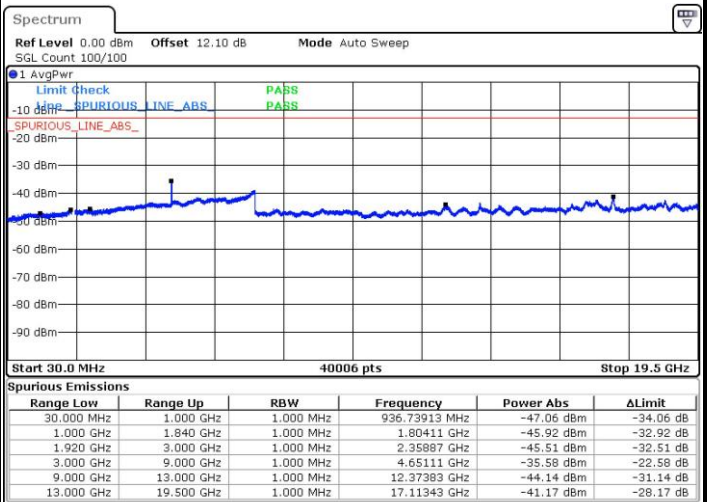

Lowest Band Edge / 1 RB

Date: 7.MAY.2016 13:56:38

Highest Band Edge / 1 RB

Date: 7.MAY.2016 11:45:01

Lowest Band Edge / Full RB

Date: 7.MAY.2016 13:55:29

Highest Band Edge / Full RB

Date: 7.MAY.2016 11:43:51

Conducted Spurious Emission

LTE Band 25 / 1.4MHz

Lowest Channel / QPSK

Lowest Channel / 16QAM

Date: 7.MAY.2016 14:12:05

Date: 7.MAY.2016 14:13:03

Middle Channel / QPSK

Middle Channel / 16QAM

Date: 7.MAY.2016 14:14:53

Date: 7.MAY.2016 14:15:53

LTE Band 25 / 1.4MHz

Highest Channel / QPSK

Date: 7.MAY.2016 14:31:19

Highest Channel / 16QAM

Date: 7.MAY.2016 14:32:17

LTE Band 25 / 3MHz