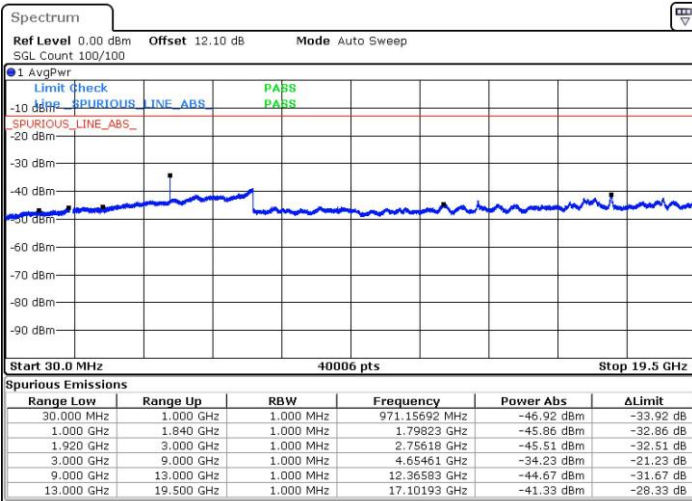

Lowest Channel / QPSK

Date: 7.MAY.2016 12:02:02

Lowest Channel / 16QAM

Date: 7.MAY.2016 12:03:00

LTE Band 25 / 3MHz

Middle Channel / QPSK

Middle Channel / 16QAM

Date: 7.MAY.2016 13:27:47

Date: 7.MAY.2016 13:28:45

Highest Channel / QPSK

Highest Channel / 16QAM

Date: 7.MAY.2016 11:17:26

Date: 7.MAY.2016 11:18:25

LTE Band 25 / 5MHz

Lowest Channel / QPSK

Lowest Channel / 16QAM

Date: 7.MAY.2016 12:53:49

Date: 7.MAY.2016 12:54:48

Middle Channel / QPSK

Middle Channel / 16QAM

Date: 7.MAY.2016 13:33:08

Date: 7.MAY.2016 13:34:06

LTE Band 25 / 5MHz

Highest Channel / QPSK

Highest Channel / 16QAM

Date: 7.MAY.2016 11:24:52

Date: 7.MAY.2016 11:25:51

LTE Band 25 / 10MHz

Lowest Channel / QPSK

Lowest Channel / 16QAM

Date: 7.MAY.2016 13:01:17

Date: 7.MAY.2016 13:02:15