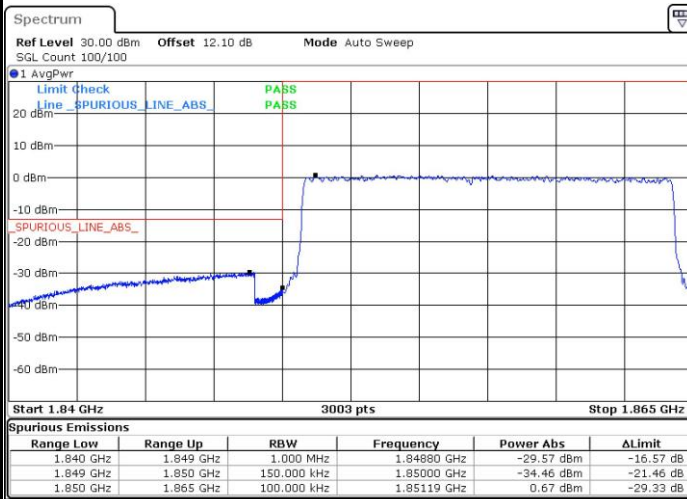

Date: 7.MAY.2016 11:38:46

Lowest Band Edge / Full RB

Date: 7.MAY.2016 13:38:23

Highest Band Edge / Full RB

Date: 7.MAY.2016 11:35:16

LTE Band 25 / 15MHz / 16QAM

Lowest Band Edge / 1 RB

Date: 7.MAY.2016 13:40:42

Highest Band Edge / 1 RB

Date: 7.MAY.2016 11:37:36

Lowest Band Edge / Full RB

Date: 7.MAY.2016 13:39:32

Highest Band Edge / Full RB

Date: 7.MAY.2016 11:36:26

LTE Band 25 / 20MHz / QPSK

Lowest Band Edge / 1 RB