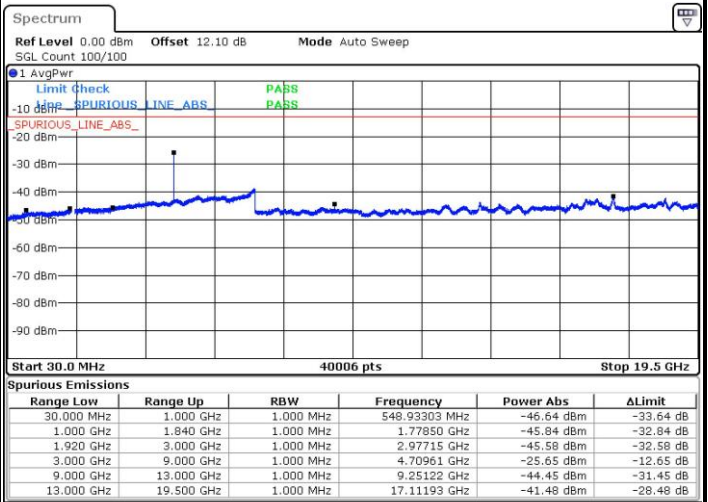

Date: 7.MAY.2016 14:14:53

Date: 7.MAY.2016 14:15:53

LTE Band 25 / 1.4MHz

Highest Channel / QPSK

Date: 7.MAY.2016 14:31:19

Highest Channel / 16QAM

Date: 7.MAY.2016 14:32:17

LTE Band 25 / 3MHz

Lowest Channel / QPSK

Date: 7.MAY.2016 12:02:02

Lowest Channel / 16QAM

Date: 7.MAY.2016 12:03:00

LTE Band 25 / 3MHz

Middle Channel / QPSK

Middle Channel / 16QAM

Date: 7.MAY.2016 13:27:47