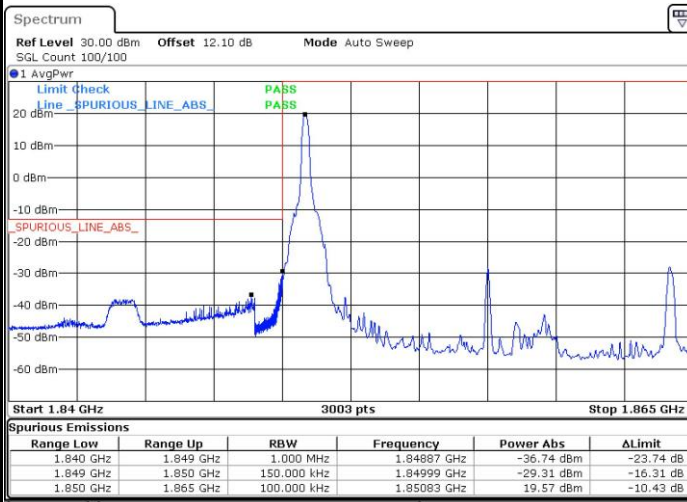

Lowest Band Edge / Full RB

Date: 7.MAY.2016 12:58:00

Highest Band Edge / Full RB

Date: 7.MAY.2016 11:29:00

LTE Band 25 / 15MHz / QPSK

Lowest Band Edge / 1 RB

Date: 7.MAY.2016 13:41:51

Highest Band Edge / 1 RB

Date: 7.MAY.2016 11:38:46

Lowest Band Edge / Full RB

Date: 7.MAY.2016 13:38:23

Highest Band Edge / Full RB

Date: 7.MAY.2016 11:35:16

LTE Band 25 / 15MHz / 16QAM

Lowest Band Edge / 1 RB

Date: 7.MAY.2016 13:40:42

Highest Band Edge / 1 RB

Date: 7.MAY.2016 11:37:36

Lowest Band Edge / Full RB

Date: 7.MAY.2016 13:39:32

Highest Band Edge / Full RB

Date: 7.MAY.2016 11:36:26

LTE Band 25 / 20MHz / QPSK

Lowest Band Edge / 1 RB

Date: 7.MAY.2016 13:57:48

Highest Band Edge / 1 RB

Date: 7.MAY.2016 11:46:11

Lowest Band Edge / Full RB

Date: 7.MAY.2016 13:54:19

Highest Band Edge / Full RB

Date: 7.MAY.2016 11:42:41

LTE Band 25 / 20MHz / 16QAM