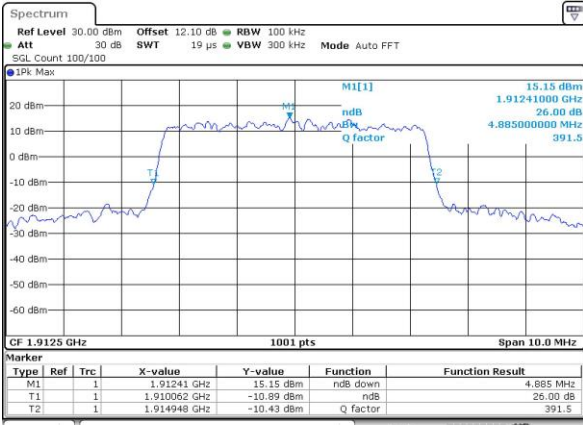

Lowest Channel / 5MHz / 16QAM

Date: 7.MAY.2016 12:48:01

Middle Channel / 5MHz / QPSK

Date: 7.MAY.2016 13:31:52

Middle Channel / 5MHz / 16QAM

Date: 7.MAY.2016 13:31:41

Highest Channel / 5MHz / QPSK

Date: 7.MAY.2016 11:19:13