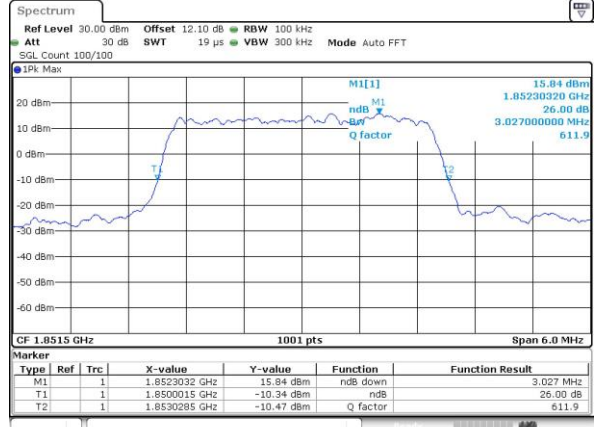

LTE Band 25

Lowest Channel / 3MHz / QPSK

Date: 7_MAY.2016 11:56:30

Lowest Channel / 3MHz / 16QAM

Date: 7_MAY.2016 11:56:18

Middle Channel / 3MHz / QPSK

Date: 7_MAY.2016 13:22:52

Middle Channel / 3MHz / 16QAM

Date: 7_MAY.2016 13:22:40

Highest Channel / 3MHz / QPSK

Date: 7_MAY.2016 11:11:45

Highest Channel / 3MHz / 16QAM

Date: 7_MAY.2016 11:11:33

LTE Band 25

Lowest Channel / 5MHz / QPSK

Date: 7.MAY.2016 12:48:13