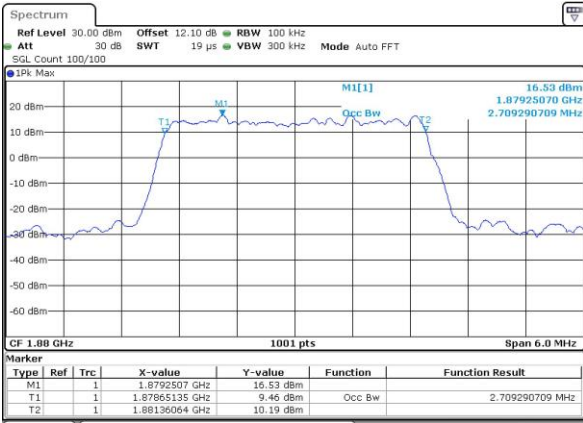

Middle Channel / 3MHz / QPSK

Date: 7, MAY, 2016 13:22:16