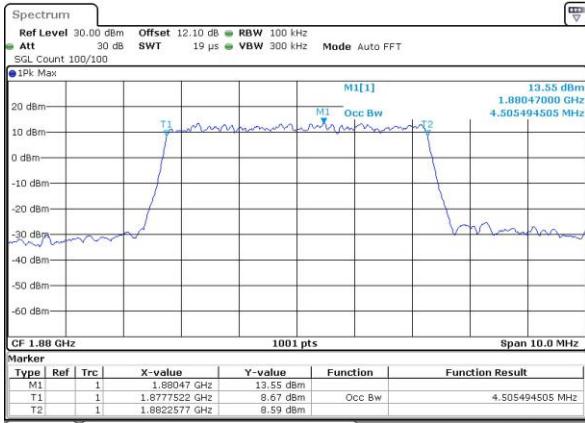

Highest Channel / 3MHz / 16QAM

Date: 7, MAY, 2016 11:11:22

LTE Band 25

Lowest Channel / 5MHz / QPSK

Date: 7_MAY.2016 12:47:35

Lowest Channel / 5MHz / 16QAM

Date: 7_MAY.2016 12:47:49

Middle Channel / 5MHz / QPSK

Date: 7_MAY.2016 13:31:17

Middle Channel / 5MHz / 16QAM

Date: 7_MAY.2016 13:31:29

Highest Channel / 5MHz / QPSK

Date: 7_MAY.2016 11:18:38

Highest Channel / 5MHz / 16QAM

Date: 7_MAY.2016 11:18:50

LTE Band 25