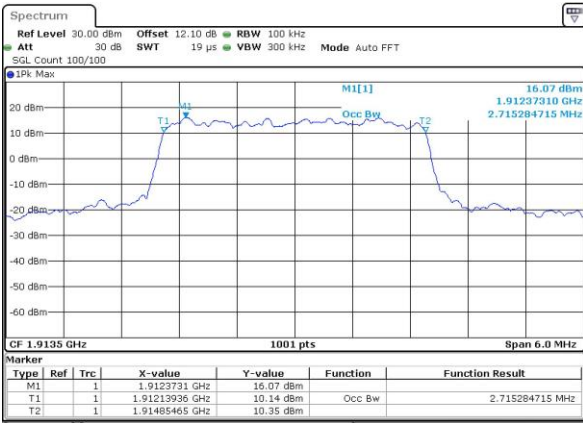

Date: 7.MAY.2016 14:13:28

Highest Channel / 1.4MHz / QPSK

Date: 7.MAY.2016 14:25:06

Highest Channel / 1.4MHz / 16QAM

Date: 7.MAY.2016 14:25:18

LTE Band 25

Lowest Channel / 3MHz / QPSK

Date: 7, MAY, 2016 11:55:54

Lowest Channel / 3MHz / 16QAM

Date: 7, MAY, 2016 11:56:07

Middle Channel / 3MHz / QPSK

Date: 7, MAY, 2016 13:22:16

Middle Channel / 3MHz / 16QAM

Date: 7, MAY, 2016 13:22:28

Highest Channel / 3MHz / QPSK

Date: 7, MAY, 2016 11:11:09

Highest Channel / 3MHz / 16QAM

Date: 7, MAY, 2016 11:11:22

LTE Band 25

Lowest Channel / 5MHz / QPSK

Date: 7_MAY.2016 12:47:35

Lowest Channel / 5MHz / 16QAM

Date: 7_MAY.2016 12:47:49

Middle Channel / 5MHz / QPSK