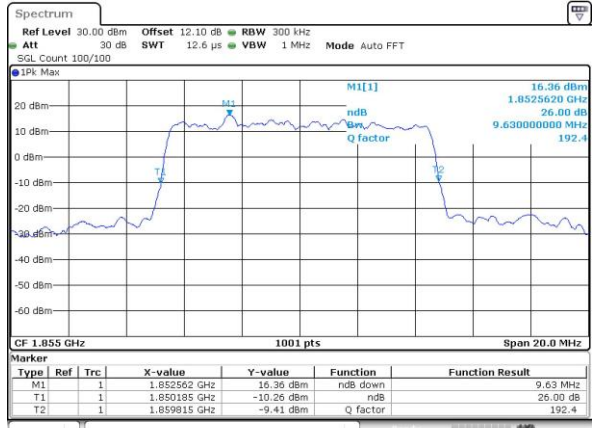

Highest Channel / 5MHz / 16QAM

Date: 7.MAY.2016 11:19:01

LTE Band 25

Lowest Channel / 10MHz / QPSK

Date: 7,MAY,2016 12:55:41

Lowest Channel / 10MHz / 16QAM

Date: 7,MAY,2016 12:55:30

Middle Channel / 10MHz / QPSK

Date: 7,MAY,2016 13:03:03

Middle Channel / 10MHz / 16QAM

Date: 7,MAY,2016 13:02:51

Highest Channel / 10MHz / QPSK

Date: 7,MAY,2016 11:26:39

Highest Channel / 10MHz / 16QAM

Date: 7,MAY,2016 11:26:28

LTE Band 25