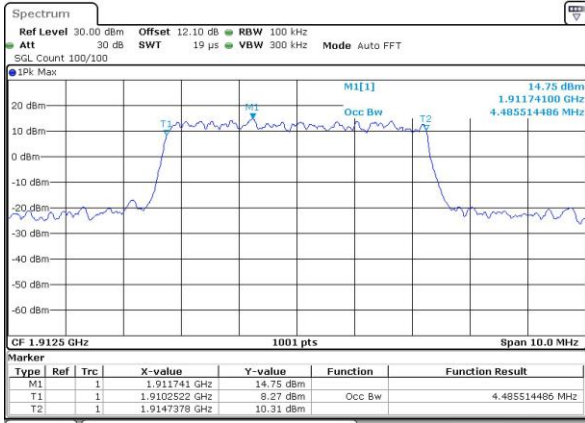

Highest Channel / 5MHz / QPSK

Date: 7_MAY.2016 11:18:38