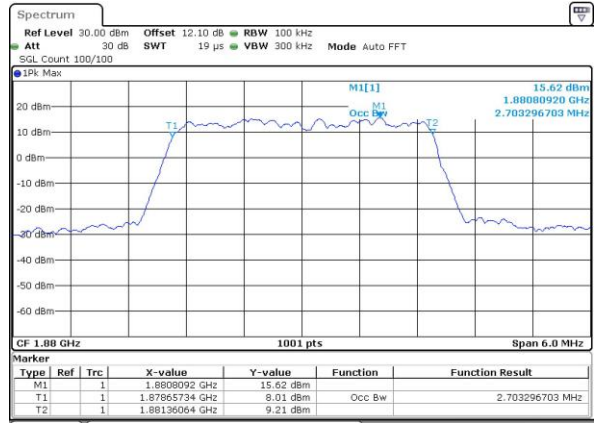

Date: 7.MAY.2016 14:13:28

Highest Channel / 1.4MHz / QPSK

Date: 7.MAY.2016 14:25:06

Highest Channel / 1.4MHz / 16QAM

Date: 7.MAY.2016 14:25:18

LTE Band 25

Lowest Channel / 3MHz / QPSK

Date: 7, MAY, 2016 11:55:54

Lowest Channel / 3MHz / 16QAM

Date: 7, MAY, 2016 11:56:07

Middle Channel / 3MHz / QPSK

Date: 7, MAY, 2016 13:22:16

Middle Channel / 3MHz / 16QAM

Date: 7, MAY, 2016 13:22:28

Highest Channel / 3MHz / QPSK

Date: 7, MAY, 2016 11:11:09

Highest Channel / 3MHz / 16QAM

Date: 7, MAY, 2016 11:11:22

LTE Band 25

Lowest Channel / 5MHz / QPSK

Date: 7_MAY.2016 12:47:35

Lowest Channel / 5MHz / 16QAM

Date: 7_MAY.2016 12:47:49

Middle Channel / 5MHz / QPSK