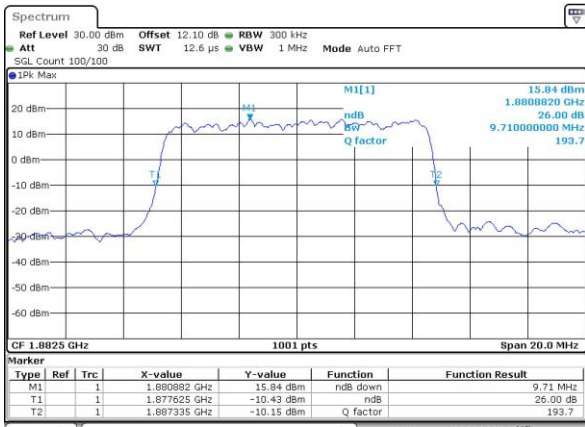

Highest Channel / 5MHz / 16QAM

Date: 7.MAY.2016 11:19:01

LTE Band 25

Lowest Channel / 10MHz / QPSK

Date: 7,MAY,2016 12:55:41

Lowest Channel / 10MHz / 16QAM

Date: 7,MAY,2016 12:55:30

Middle Channel / 10MHz / QPSK

Date: 7,MAY,2016 13:03:03

Middle Channel / 10MHz / 16QAM

Date: 7,MAY,2016 13:02:51

Highest Channel / 10MHz / QPSK

Date: 7,MAY,2016 11:26:39

Highest Channel / 10MHz / 16QAM

Date: 7,MAY,2016 11:26:28

LTE Band 25