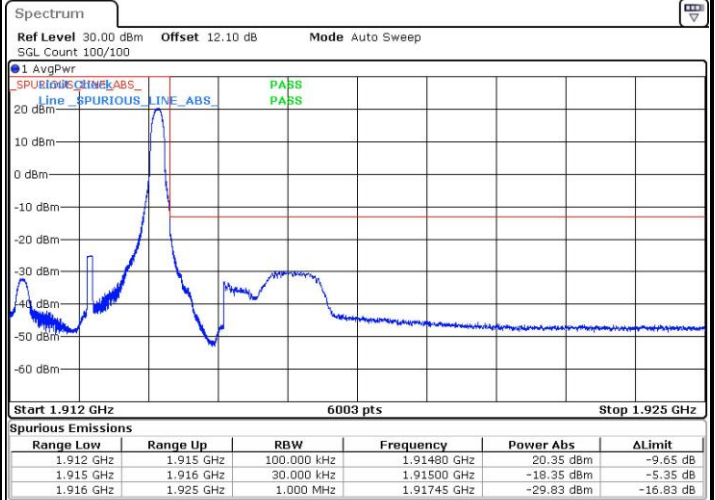

Middle Channel / 20MHz / 16QAM

Date: 7.MAY.2016 14:00:08

Highest Channel / 20MHz / QPSK

Date: 7.MAY.2016 11:40:55

Highest Channel / 20MHz / 16QAM

Date: 7.MAY.2016 11:41:07

Conducted Band Edge

LTE Band 25 / 1.4MHz / 16QAM

Lowest Band Edge / 1 RB

Date: 7.MAY.2016 14:09:58

Highest Band Edge / 1 RB

Date: 7.MAY.2016 14:29:11

Lowest Band Edge / Full RB

Date: 7.MAY.2016 14:08:48

Highest Band Edge / Full RB

Date: 7.MAY.2016 14:28:02

LTE Band 25 / 3MHz / QPSK

Lowest Band Edge / 1RB

Date: 7.MAY.2016 13:22:05

Highest Band Edge / 1 RB

Date: 7.MAY.2016 11:16:28

Lowest Band Edge / Full RB

Date: 7.MAY.2016 14:23:15

Highest Band Edge / Full RB

Date: 7.MAY.2016 11:12:56

LTE Band 25 / 3MHz / 16QAM

Lowest Band Edge / 1 RB

Date: 7.MAY.2016 13:20:55

Highest Band Edge / 1 RB

Date: 7.MAY.2016 11:15:17

Lowest Band Edge / Full RB

Date: 7.MAY.2016 14:23:54