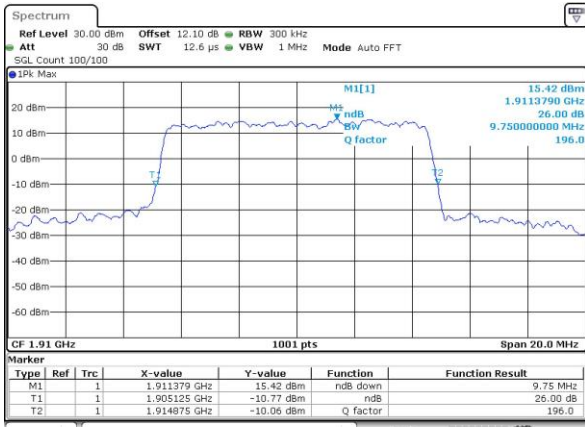

Highest Channel / 5MHz / 16QAM

Date: 7.MAY.2016 11:19:01

LTE Band 25

Lowest Channel / 10MHz / QPSK

Date: 7,MAY,2016 12:55:41

Lowest Channel / 10MHz / 16QAM

Date: 7,MAY,2016 12:55:30

Middle Channel / 10MHz / QPSK

Date: 7,MAY,2016 13:03:03

Middle Channel / 10MHz / 16QAM

Date: 7,MAY,2016 13:02:51

Highest Channel / 10MHz / QPSK

Date: 7,MAY,2016 11:26:39

Highest Channel / 10MHz / 16QAM

Date: 7,MAY,2016 11:26:28

LTE Band 25