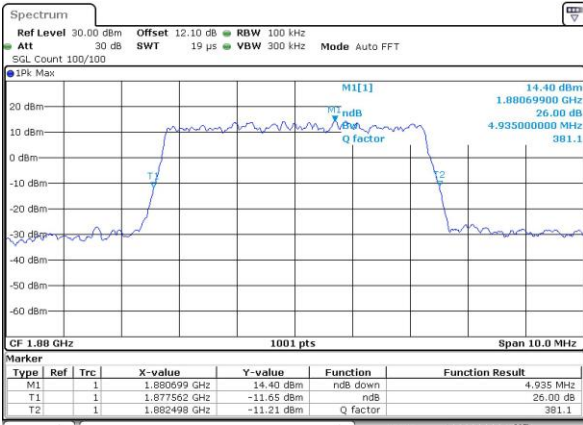

Middle Channel / 5MHz / QPSK

Date: 7.MAY.2016 13:31:52