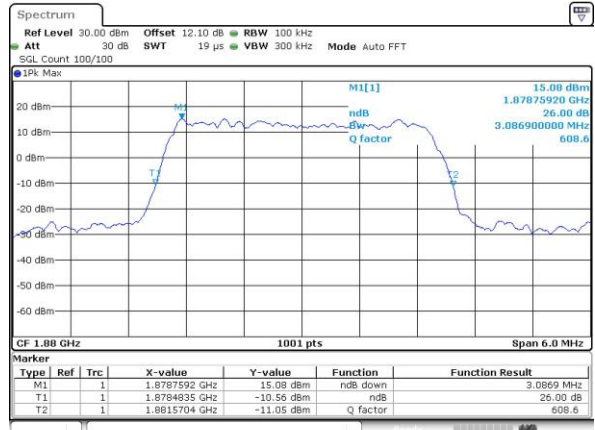

LTE Band 25

Lowest Channel / 3MHz / QPSK

Date: 7_MAY.2016 11:56:30

Lowest Channel / 3MHz / 16QAM

Date: 7_MAY.2016 11:56:18

Middle Channel / 3MHz / QPSK

Date: 7_MAY.2016 13:22:52

Middle Channel / 3MHz / 16QAM

Date: 7_MAY.2016 13:22:40

Highest Channel / 3MHz / QPSK

Date: 7_MAY.2016 11:11:45

Highest Channel / 3MHz / 16QAM

Date: 7_MAY.2016 11:11:33

LTE Band 25

Lowest Channel / 5MHz / QPSK

Date: 7.MAY.2016 12:48:13