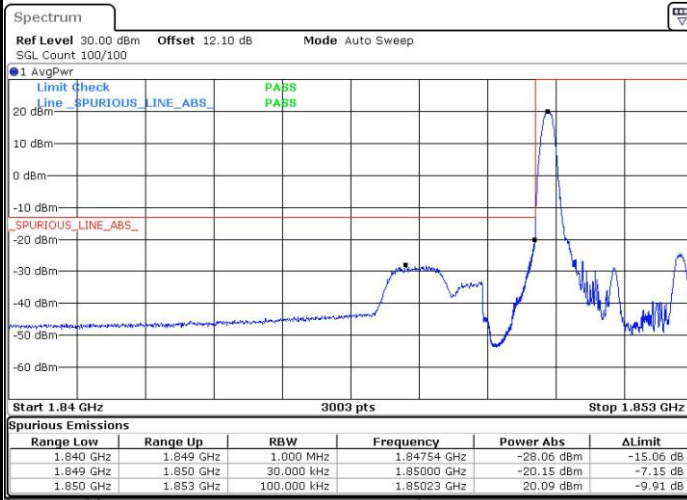

Middle Channel / 20MHz / 16QAM

Date: 7.MAY.2016 14:00:08

Highest Channel / 20MHz / QPSK

Date: 7.MAY.2016 11:40:55

Highest Channel / 20MHz / 16QAM

Date: 7.MAY.2016 11:41:07

Conducted Band Edge

LTE Band 25 / 1.4MHz / 16QAM

Lowest Band Edge / 1 RB

Date: 7.MAY.2016 14:09:58

Highest Band Edge / 1 RB

Date: 7.MAY.2016 14:29:11

Lowest Band Edge / Full RB

Date: 7.MAY.2016 14:08:48

Highest Band Edge / Full RB

Date: 7.MAY.2016 14:28:02

LTE Band 25 / 3MHz / QPSK

Lowest Band Edge / 1RB

Date: 7.MAY.2016 13:22:05

Highest Band Edge / 1 RB

Date: 7.MAY.2016 11:16:28

Lowest Band Edge / Full RB

Date: 7.MAY.2016 14:23:15

Highest Band Edge / Full RB

Date: 7.MAY.2016 11:12:56

LTE Band 25 / 3MHz / 16QAM

Lowest Band Edge / 1 RB

Date: 7.MAY.2016 13:20:55

Highest Band Edge / 1 RB

Date: 7.MAY.2016 11:15:17

Lowest Band Edge / Full RB

Date: 7.MAY.2016 14:23:54