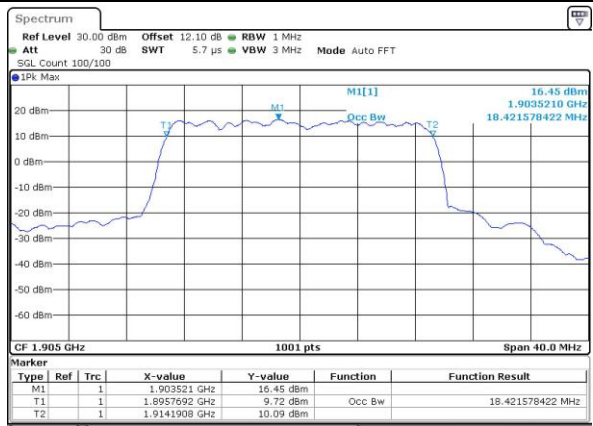

Date: 7, MAY, 2016 11:33:41

LTE Band 25

Lowest Channel / 20MHz / QPSK

Date: 7.MAY.2016 13:52:34

Lowest Channel / 20MHz / 16QAM

Date: 7.MAY.2016 13:52:46

Middle Channel / 20MHz / QPSK

Date: 7.MAY.2016 13:59:56

Middle Channel / 20MHz / 16QAM

Date: 7.MAY.2016 14:00:08

Highest Channel / 20MHz / QPSK

Date: 7.MAY.2016 11:40:55

Highest Channel / 20MHz / 16QAM

Date: 7.MAY.2016 11:41:07

Conducted Band Edge

LTE Band 25 / 1.4MHz / 16QAM

Lowest Band Edge / 1 RB

Date: 7.MAY.2016 14:09:58

Highest Band Edge / 1 RB

Date: 7.MAY.2016 14:29:11

Lowest Band Edge / Full RB

Date: 7.MAY.2016 14:08:48

Highest Band Edge / Full RB

Date: 7.MAY.2016 14:28:02

LTE Band 25 / 3MHz / QPSK

Lowest Band Edge / 1RB

Date: 7.MAY.2016 13:22:05

Highest Band Edge / 1 RB

Date: 7.MAY.2016 11:16:28

Lowest Band Edge / Full RB

Date: 7.MAY.2016 14:23:15

Highest Band Edge / Full RB