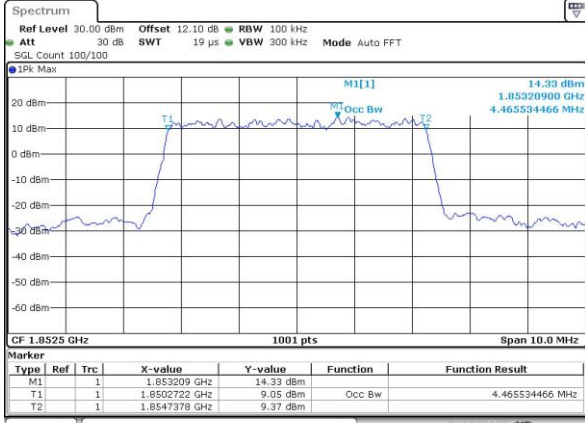

Highest Channel / 3MHz / 16QAM

Date: 7, MAY, 2016 11:11:22

LTE Band 25

Lowest Channel / 5MHz / QPSK

Date: 7_MAY.2016 12:47:35

Lowest Channel / 5MHz / 16QAM

Date: 7_MAY.2016 12:47:49

Middle Channel / 5MHz / QPSK

Date: 7_MAY.2016 13:31:17

Middle Channel / 5MHz / 16QAM

Date: 7_MAY.2016 13:31:29

Highest Channel / 5MHz / QPSK

Date: 7_MAY.2016 11:18:38

Highest Channel / 5MHz / 16QAM

Date: 7_MAY.2016 11:18:50

LTE Band 25