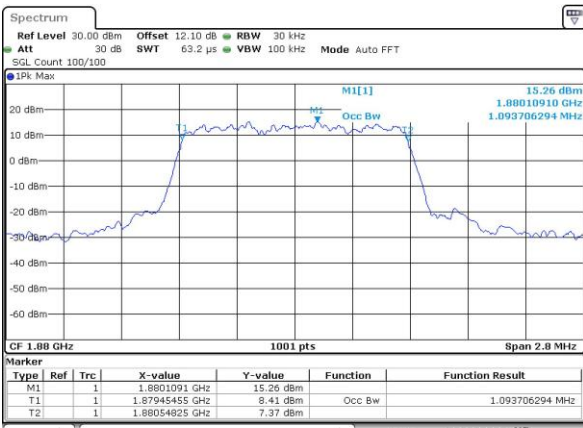

LTE Band 25

Lowest Channel / 1.4MHz / QPSK

Date: 7.MAY.2016 14:05:25

Lowest Channel / 1.4MHz / 16QAM

Date: 7.MAY.2016 14:06:06

Middle Channel / 1.4MHz / QPSK

Date: 7.MAY.2016 14:13:16

Middle Channel / 1.4MHz / 16QAM

Date: 7.MAY.2016 14:13:28

Highest Channel / 1.4MHz / QPSK

Date: 7.MAY.2016 14:25:06

Highest Channel / 1.4MHz / 16QAM

Date: 7.MAY.2016 14:25:18

LTE Band 25

Lowest Channel / 3MHz / QPSK

Date: 7, MAY, 2016 11:55:54