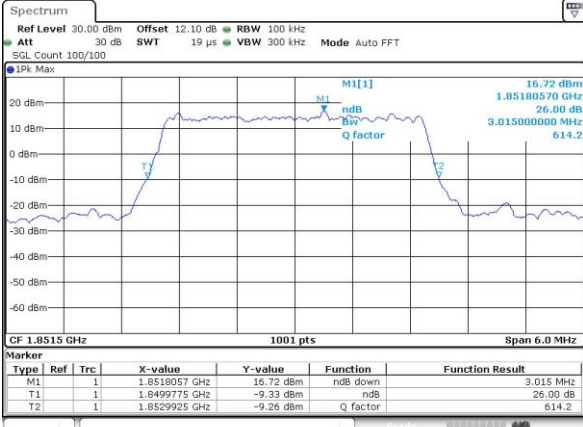

LTE Band 25

Lowest Channel / 3MHz / QPSK

Date: 7_MAY.2016 11:56:30

Lowest Channel / 3MHz / 16QAM

Date: 7_MAY.2016 11:56:18

Middle Channel / 3MHz / QPSK

Date: 7_MAY.2016 13:22:52

Middle Channel / 3MHz / 16QAM

Date: 7_MAY.2016 13:22:40

Highest Channel / 3MHz / QPSK

Date: 7_MAY.2016 11:11:45

Highest Channel / 3MHz / 16QAM

Date: 7_MAY.2016 11:11:33

LTE Band 25

Lowest Channel / 5MHz / QPSK

Date: 7.MAY.2016 12:48:13