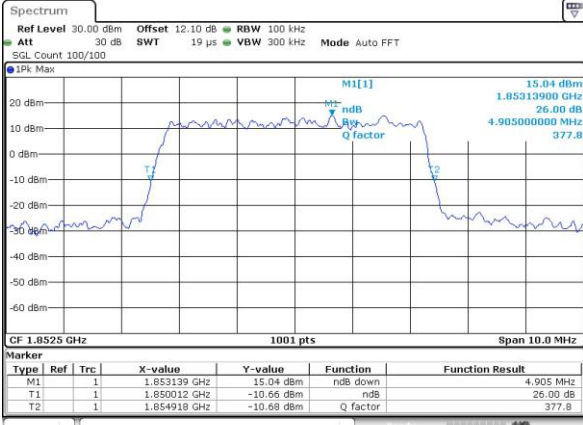

Date: 7_MAY.2016 13:22:40

Highest Channel / 3MHz / QPSK

Date: 7_MAY.2016 11:11:45

Highest Channel / 3MHz / 16QAM

Date: 7_MAY.2016 11:11:33

LTE Band 25

Lowest Channel / 5MHz / QPSK

Date: 7.MAY.2016 12:48:13