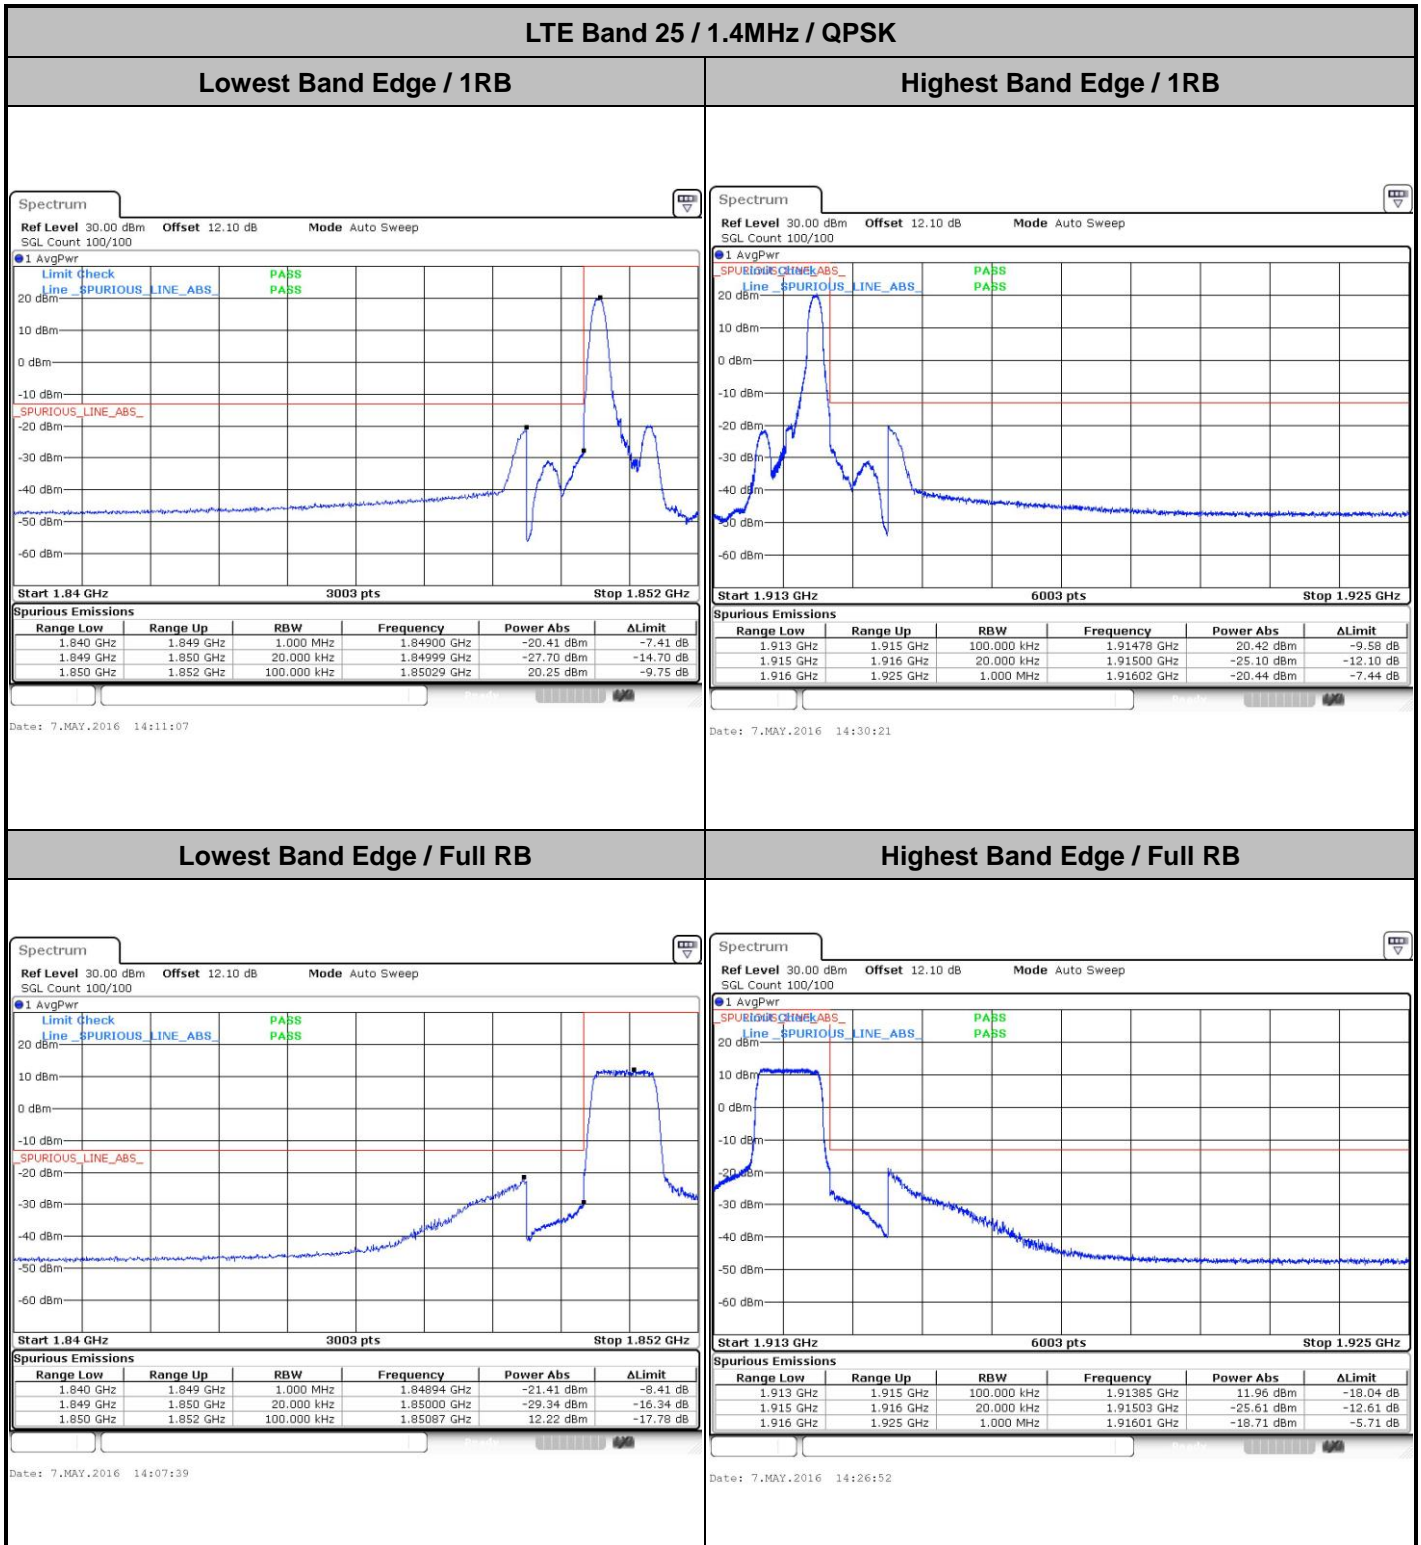

Date: 7, MAY, 2016 11:33:41

LTE Band 25

Lowest Channel / 20MHz / QPSK

Date: 7.MAY.2016 13:52:34

Lowest Channel / 20MHz / 16QAM

Date: 7.MAY.2016 13:52:46

Middle Channel / 20MHz / QPSK

Date: 7.MAY.2016 13:59:56

Middle Channel / 20MHz / 16QAM

Date: 7.MAY.2016 14:00:08

Highest Channel / 20MHz / QPSK

Date: 7.MAY.2016 11:40:55

Highest Channel / 20MHz / 16QAM

Date: 7.MAY.2016 11:41:07

Conducted Band Edge

LTE Band 25 / 1.4MHz / 16QAM

Lowest Band Edge / 1 RB

Date: 7.MAY.2016 14:09:58

Highest Band Edge / 1 RB

Date: 7.MAY.2016 14:29:11

Lowest Band Edge / Full RB

Date: 7.MAY.2016 14:08:48

Highest Band Edge / Full RB

Date: 7.MAY.2016 14:28:02

LTE Band 25 / 3MHz / QPSK

Lowest Band Edge / 1RB

Date: 7.MAY.2016 13:22:05

Highest Band Edge / 1 RB

Date: 7.MAY.2016 11:16:28

Lowest Band Edge / Full RB

Date: 7.MAY.2016 14:23:15

Highest Band Edge / Full RB