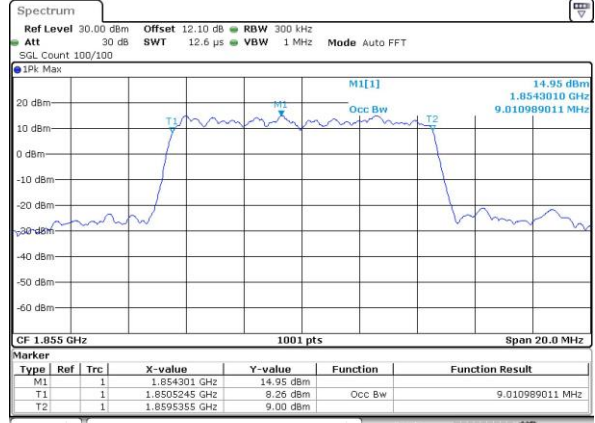

Lowest Channel / 10MHz / 16QAM

Date: 7.MAY.2016 12:55:18