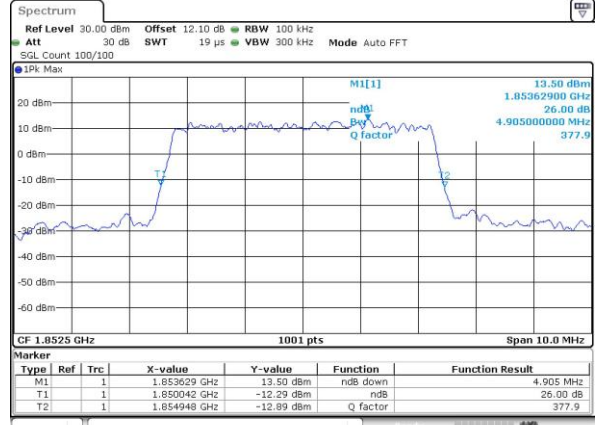

Date: 7_MAY.2016 13:22:40

Highest Channel / 3MHz / QPSK

Date: 7_MAY.2016 11:11:45

Highest Channel / 3MHz / 16QAM

Date: 7_MAY.2016 11:11:33

LTE Band 25

Lowest Channel / 5MHz / QPSK

Date: 7.MAY.2016 12:48:13

Lowest Channel / 5MHz / 16QAM

Date: 7.MAY.2016 12:48:01

Middle Channel / 5MHz / QPSK

Date: 7.MAY.2016 13:31:52

Middle Channel / 5MHz / 16QAM

Date: 7.MAY.2016 13:31:41

Highest Channel / 5MHz / QPSK

Date: 7.MAY.2016 11:19:13