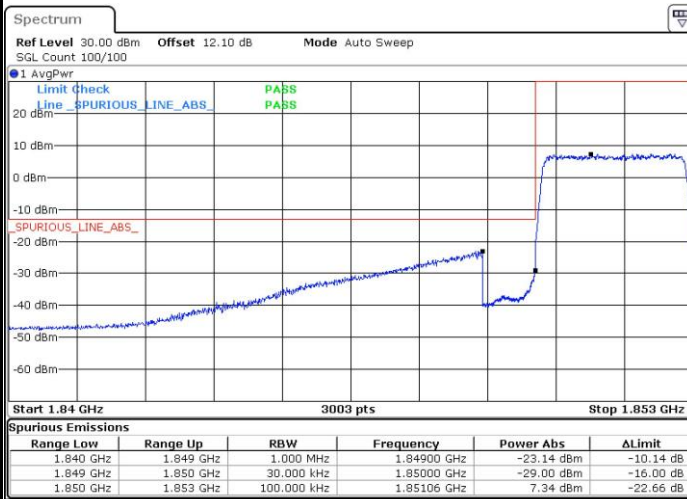

Lowest Band Edge / 1 RB

Date: 7.MAY.2016 14:09:58

Highest Band Edge / 1 RB

Date: 7.MAY.2016 14:29:11

Lowest Band Edge / Full RB

Date: 7.MAY.2016 14:08:48

Highest Band Edge / Full RB

Date: 7.MAY.2016 14:28:02

LTE Band 25 / 3MHz / QPSK

Lowest Band Edge / 1RB

Date: 7.MAY.2016 13:22:05

Highest Band Edge / 1 RB

Date: 7.MAY.2016 11:16:28

Lowest Band Edge / Full RB

Date: 7.MAY.2016 14:23:15

Highest Band Edge / Full RB

Date: 7.MAY.2016 11:12:56

LTE Band 25 / 3MHz / 16QAM

Lowest Band Edge / 1 RB

Date: 7.MAY.2016 13:20:55

Highest Band Edge / 1 RB

Date: 7.MAY.2016 11:15:17

Lowest Band Edge / Full RB

Date: 7.MAY.2016 14:23:54

Highest Band Edge / Full RB

Date: 7.MAY.2016 11:14:07