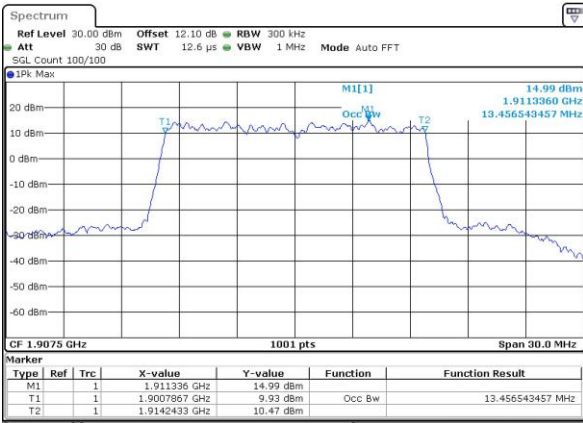

Highest Channel / 10MHz / QPSK

Date: 7.MAY.2016 11:26:04

Highest Channel / 10MHz / 16QAM

Date: 7.MAY.2016 11:26:16

LTE Band 25

Lowest Channel / 15MHz / QPSK

Date: 7, MAY, 2016 13:36:38

Lowest Channel / 15MHz / 16QAM

Date: 7, MAY, 2016 13:36:50

Middle Channel / 15MHz / QPSK

Date: 7, MAY, 2016 13:44:00

Middle Channel / 15MHz / 16QAM

Date: 7, MAY, 2016 13:44:12

Highest Channel / 15MHz / QPSK

Date: 7, MAY, 2016 11:33:29

Highest Channel / 15MHz / 16QAM

Date: 7, MAY, 2016 11:33:41

LTE Band 25

Lowest Channel / 20MHz / QPSK

Date: 7.MAY.2016 13:52:34

Lowest Channel / 20MHz / 16QAM

Date: 7.MAY.2016 13:52:46

Middle Channel / 20MHz / QPSK

Date: 7.MAY.2016 13:59:56