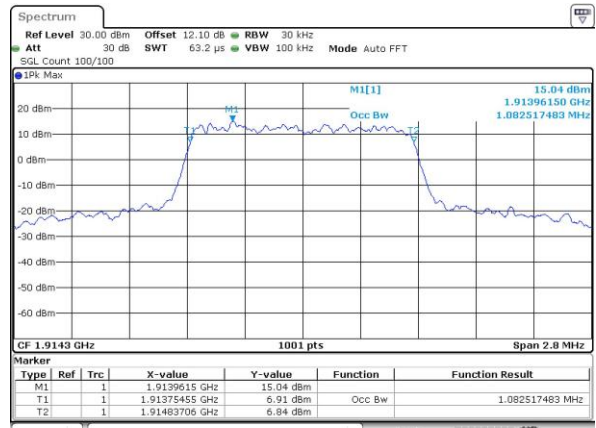

Date: 7.MAY.2016 11:41:19

Occupied Bandwidth

Mode	LTE Band 25 : 99%OBW(MHz)											
	1.4MHz		3MHz		5MHz		10MHz		15MHz		20MHz	
BW												
Mod.	QPSK	16QAM	QPSK	16QAM	QPSK	16QAM	QPSK	16QAM	QPSK	16QAM	QPSK	16QAM
Lowest CH	1.09	1.09	2.73	2.72	4.47	4.50	9.05	9.01	13.40	13.40	18.46	18.30
Middle CH	1.09	1.09	2.71	2.70	4.51	4.49	8.97	9.01	13.40	13.49	18.42	18.30
Highest CH	1.1	1.08	2.72	2.72	4.49	4.49	9.01	8.97	13.46	13.43	18.38	18.42

LTE Band 25

Lowest Channel / 1.4MHz / QPSK

Date: 7.MAY.2016 14:05:25

Lowest Channel / 1.4MHz / 16QAM

Date: 7.MAY.2016 14:06:06

Middle Channel / 1.4MHz / QPSK

Date: 7.MAY.2016 14:13:16

Middle Channel / 1.4MHz / 16QAM

Date: 7.MAY.2016 14:13:28

Highest Channel / 1.4MHz / QPSK

Date: 7.MAY.2016 14:25:06

Highest Channel / 1.4MHz / 16QAM

Date: 7.MAY.2016 14:25:18

LTE Band 25

Lowest Channel / 3MHz / QPSK

Date: 7, MAY, 2016 11:55:54