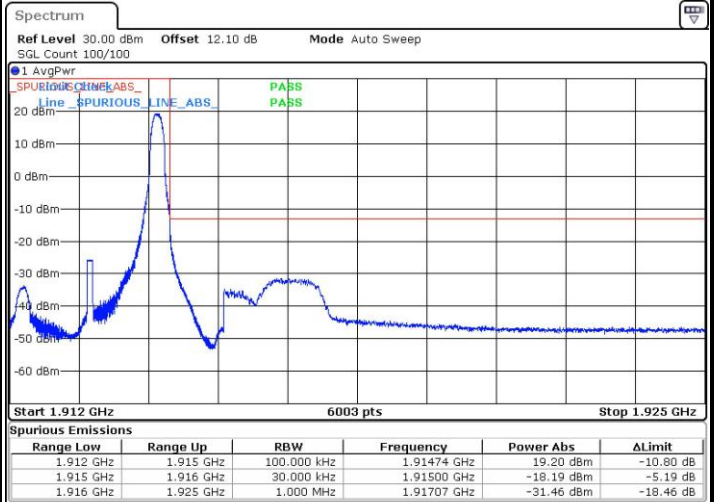

Lowest Band Edge / 1 RB

Date: 7.MAY.2016 14:09:58

Highest Band Edge / 1 RB

Date: 7.MAY.2016 14:29:11

Lowest Band Edge / Full RB

Date: 7.MAY.2016 14:08:48

Highest Band Edge / Full RB

Date: 7.MAY.2016 14:28:02

LTE Band 25 / 3MHz / QPSK

Lowest Band Edge / 1RB

Date: 7.MAY.2016 13:22:05

Highest Band Edge / 1 RB

Date: 7.MAY.2016 11:16:28

Lowest Band Edge / Full RB

Date: 7.MAY.2016 14:23:15

Highest Band Edge / Full RB

Date: 7.MAY.2016 11:12:56

LTE Band 25 / 3MHz / 16QAM

Lowest Band Edge / 1 RB

Date: 7.MAY.2016 13:20:55

Highest Band Edge / 1 RB

Date: 7.MAY.2016 11:15:17

Lowest Band Edge / Full RB

Date: 7.MAY.2016 14:23:54

Highest Band Edge / Full RB

Date: 7.MAY.2016 11:14:07