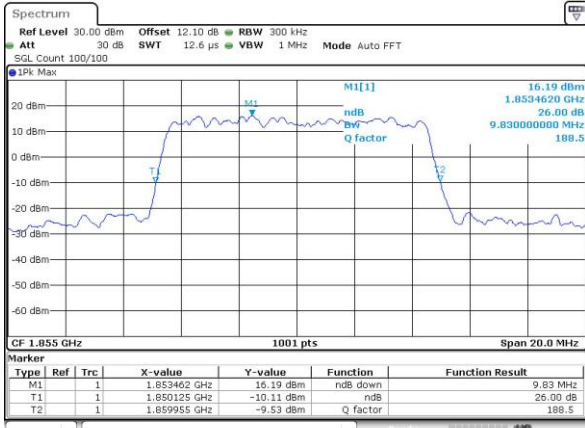

Highest Channel / 5MHz / 16QAM

Date: 7.MAY.2016 11:19:01

LTE Band 25

Lowest Channel / 10MHz / QPSK

Date: 7,MAY,2016 12:55:41

Lowest Channel / 10MHz / 16QAM

Date: 7,MAY,2016 12:55:30

Middle Channel / 10MHz / QPSK