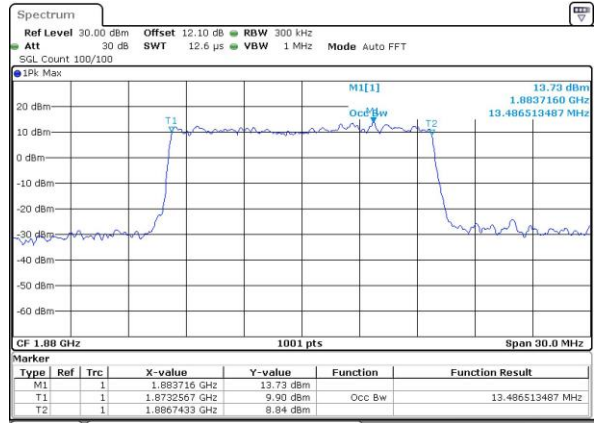

Middle Channel / 15MHz / 16QAM

Date: 7, MAY, 2016 13:44:12