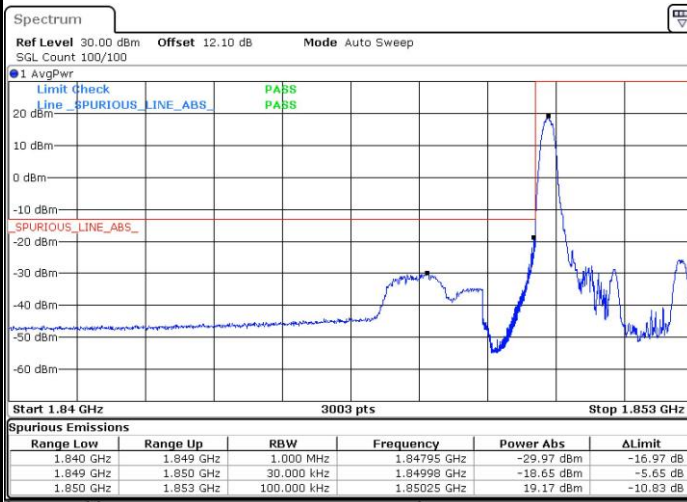

Lowest Band Edge / 1 RB

Date: 7.MAY.2016 14:09:58

Highest Band Edge / 1 RB

Date: 7.MAY.2016 14:29:11

Lowest Band Edge / Full RB

Date: 7.MAY.2016 14:08:48

Highest Band Edge / Full RB

Date: 7.MAY.2016 14:28:02

LTE Band 25 / 3MHz / QPSK

Lowest Band Edge / 1RB

Date: 7.MAY.2016 13:22:05

Highest Band Edge / 1 RB

Date: 7.MAY.2016 11:16:28

Lowest Band Edge / Full RB

Date: 7.MAY.2016 14:23:15

Highest Band Edge / Full RB

Date: 7.MAY.2016 11:12:56

LTE Band 25 / 3MHz / 16QAM

Lowest Band Edge / 1 RB

Date: 7.MAY.2016 13:20:55

Highest Band Edge / 1 RB

Date: 7.MAY.2016 11:15:17

Lowest Band Edge / Full RB

Date: 7.MAY.2016 14:23:54

Highest Band Edge / Full RB

Date: 7.MAY.2016 11:14:07