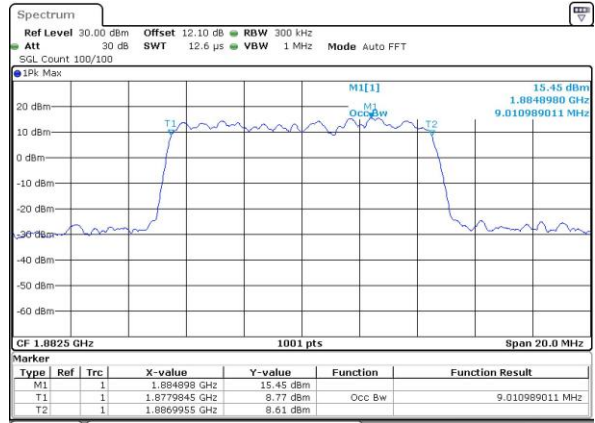

Date: 7_MAY.2016 13:31:17

Middle Channel / 5MHz / 16QAM

Date: 7_MAY.2016 13:31:29

Highest Channel / 5MHz / QPSK

Date: 7_MAY.2016 11:18:38

Highest Channel / 5MHz / 16QAM

Date: 7_MAY.2016 11:18:50

LTE Band 25

Lowest Channel / 10MHz / QPSK

Date: 7.MAY.2016 14:24:13

Lowest Channel / 10MHz / 16QAM

Date: 7.MAY.2016 12:55:18

Middle Channel / 10MHz / QPSK

Date: 7.MAY.2016 13:02:28

Middle Channel / 10MHz / 16QAM

Date: 7.MAY.2016 13:02:40

Highest Channel / 10MHz / QPSK

Date: 7.MAY.2016 11:26:04

Highest Channel / 10MHz / 16QAM

Date: 7.MAY.2016 11:26:16

LTE Band 25

Lowest Channel / 15MHz / QPSK

Date: 7, MAY, 2016 13:36:38

Lowest Channel / 15MHz / 16QAM