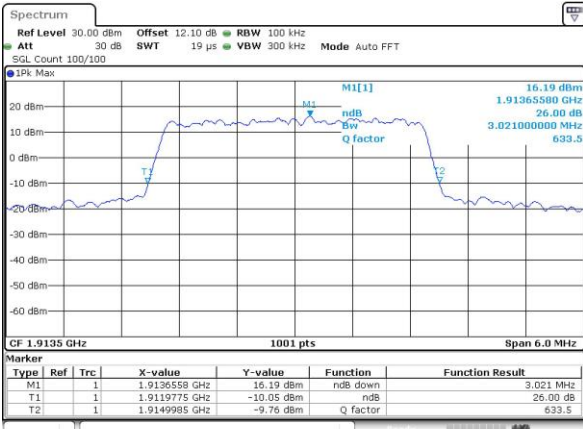

LTE Band 25

Lowest Channel / 3MHz / QPSK

Date: 7_MAY.2016 11:56:30

Lowest Channel / 3MHz / 16QAM

Date: 7_MAY.2016 11:56:18

Middle Channel / 3MHz / QPSK

Date: 7_MAY.2016 13:22:52

Middle Channel / 3MHz / 16QAM

Date: 7_MAY.2016 13:22:40

Highest Channel / 3MHz / QPSK

Date: 7_MAY.2016 11:11:45

Highest Channel / 3MHz / 16QAM

Date: 7_MAY.2016 11:11:33

LTE Band 25

Lowest Channel / 5MHz / QPSK

Date: 7.MAY.2016 12:48:13