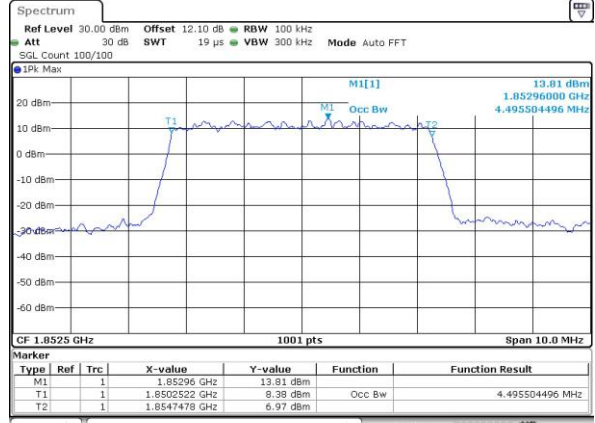

Highest Channel / 3MHz / 16QAM

Date: 7, MAY, 2016 11:11:22

LTE Band 25

Lowest Channel / 5MHz / QPSK

Date: 7_MAY.2016 12:47:35

Lowest Channel / 5MHz / 16QAM

Date: 7_MAY.2016 12:47:49

Middle Channel / 5MHz / QPSK

Date: 7_MAY.2016 13:31:17

Middle Channel / 5MHz / 16QAM

Date: 7_MAY.2016 13:31:29

Highest Channel / 5MHz / QPSK

Date: 7_MAY.2016 11:18:38

Highest Channel / 5MHz / 16QAM

Date: 7_MAY.2016 11:18:50

LTE Band 25