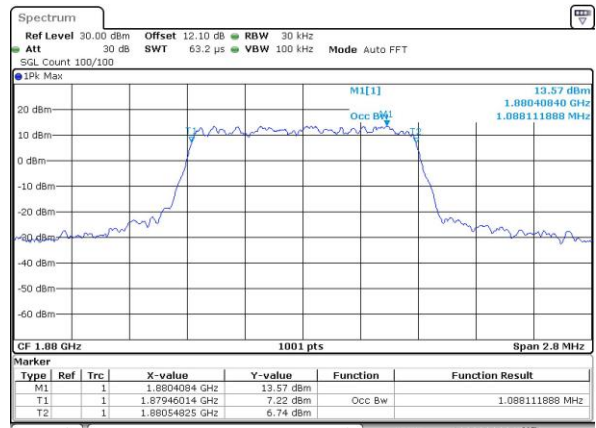

Date: 7.MAY.2016 11:41:19

Occupied Bandwidth

Mode	LTE Band 25 : 99%OBW(MHz)											
	1.4MHz		3MHz		5MHz		10MHz		15MHz		20MHz	
BW												
Mod.	QPSK	16QAM	QPSK	16QAM	QPSK	16QAM	QPSK	16QAM	QPSK	16QAM	QPSK	16QAM
Lowest CH	1.09	1.09	2.73	2.72	4.47	4.50	9.05	9.01	13.40	13.40	18.46	18.30
Middle CH	1.09	1.09	2.71	2.70	4.51	4.49	8.97	9.01	13.40	13.49	18.42	18.30
Highest CH	1.1	1.08	2.72	2.72	4.49	4.49	9.01	8.97	13.46	13.43	18.38	18.42

LTE Band 25

Lowest Channel / 1.4MHz / QPSK

Date: 7.MAY.2016 14:05:25

Lowest Channel / 1.4MHz / 16QAM

Date: 7.MAY.2016 14:06:06

Middle Channel / 1.4MHz / QPSK

Date: 7.MAY.2016 14:13:16

Middle Channel / 1.4MHz / 16QAM

Date: 7.MAY.2016 14:13:28

Highest Channel / 1.4MHz / QPSK

Date: 7.MAY.2016 14:25:06

Highest Channel / 1.4MHz / 16QAM

Date: 7.MAY.2016 14:25:18

LTE Band 25

Lowest Channel / 3MHz / QPSK

Date: 7, MAY, 2016 11:55:54