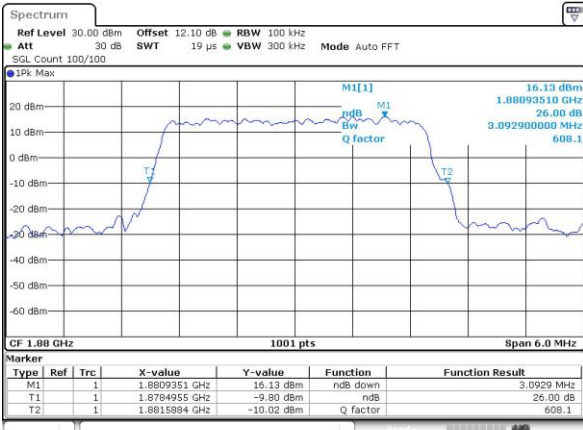

LTE Band 25

Lowest Channel / 3MHz / QPSK

Date: 7_MAY.2016 11:56:30

Lowest Channel / 3MHz / 16QAM

Date: 7_MAY.2016 11:56:18

Middle Channel / 3MHz / QPSK

Date: 7_MAY.2016 13:22:52

Middle Channel / 3MHz / 16QAM

Date: 7_MAY.2016 13:22:40

Highest Channel / 3MHz / QPSK

Date: 7_MAY.2016 11:11:45

Highest Channel / 3MHz / 16QAM

Date: 7_MAY.2016 11:11:33

LTE Band 25

Lowest Channel / 5MHz / QPSK

Date: 7.MAY.2016 12:48:13