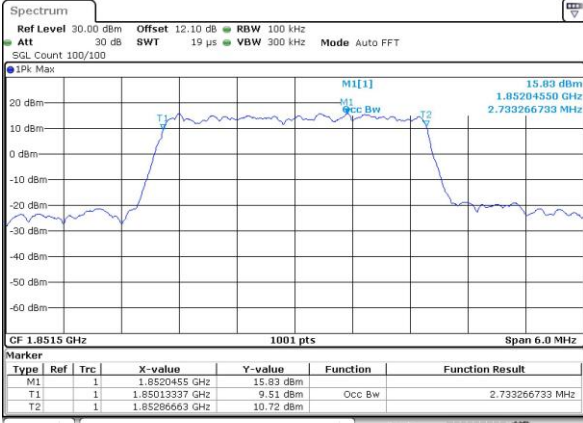

Date: 7.MAY.2016 14:13:28

Highest Channel / 1.4MHz / QPSK

Date: 7.MAY.2016 14:25:06

Highest Channel / 1.4MHz / 16QAM

Date: 7.MAY.2016 14:25:18

LTE Band 25

Lowest Channel / 3MHz / QPSK

Date: 7, MAY, 2016 11:55:54