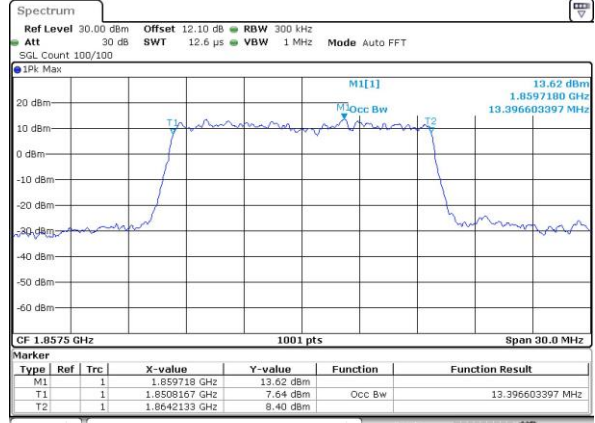

Highest Channel / 10MHz / QPSK

Date: 7.MAY.2016 11:26:04

Highest Channel / 10MHz / 16QAM

Date: 7.MAY.2016 11:26:16

LTE Band 25

Lowest Channel / 15MHz / QPSK

Date: 7, MAY, 2016 13:36:38

Lowest Channel / 15MHz / 16QAM