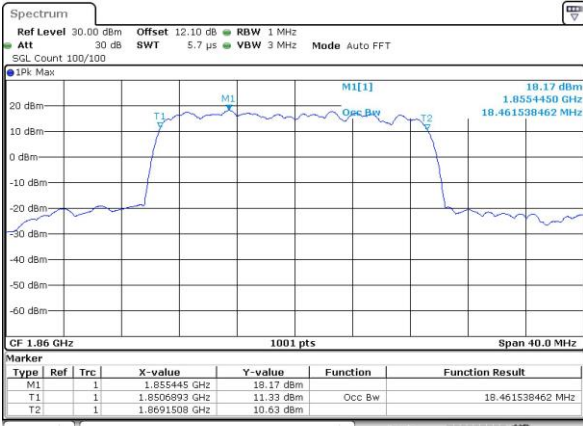

LTE Band 25

Lowest Channel / 20MHz / QPSK

Date: 7.MAY.2016 13:52:34