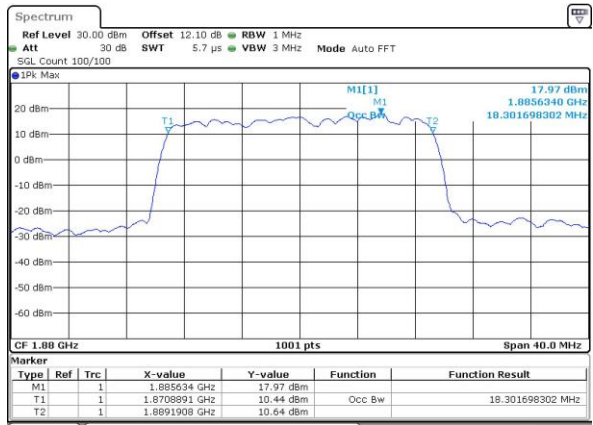

Date: 7, MAY, 2016 11:33:41

LTE Band 25

Lowest Channel / 20MHz / QPSK

Date: 7.MAY.2016 13:52:34

Lowest Channel / 20MHz / 16QAM

Date: 7.MAY.2016 13:52:46

Middle Channel / 20MHz / QPSK

Date: 7.MAY.2016 13:59:56

Middle Channel / 20MHz / 16QAM

Date: 7.MAY.2016 14:00:08

Highest Channel / 20MHz / QPSK

Date: 7.MAY.2016 11:40:55

Highest Channel / 20MHz / 16QAM

Date: 7.MAY.2016 11:41:07

Conducted Band Edge

LTE Band 25 / 1.4MHz / 16QAM

Lowest Band Edge / 1 RB

Date: 7.MAY.2016 14:09:58

Highest Band Edge / 1 RB

Date: 7.MAY.2016 14:29:11

Lowest Band Edge / Full RB

Date: 7.MAY.2016 14:08:48

Highest Band Edge / Full RB

Date: 7.MAY.2016 14:28:02