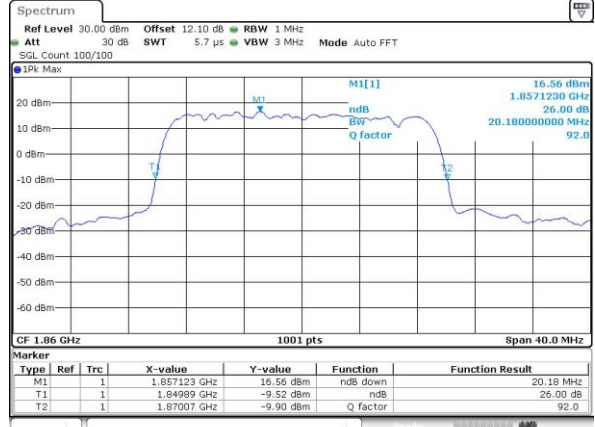

Highest Channel / 15MHz / QPSK

Date: 7, MAY, 2016 11:33:05

Highest Channel / 15MHz / 16QAM

Date: 7, MAY, 2016 11:33:53

LTE Band 25

Lowest Channel / 20MHz / QPSK

Date: 7.MAY.2016 13:53:10

Lowest Channel / 20MHz / 16QAM