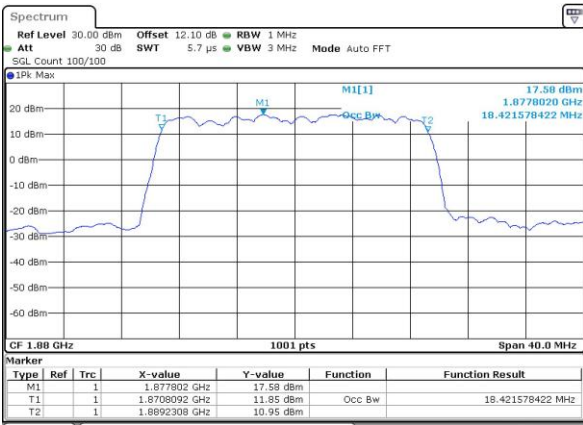

Date: 7, MAY, 2016 11:33:41

LTE Band 25

Lowest Channel / 20MHz / QPSK

Date: 7.MAY.2016 13:52:34

Lowest Channel / 20MHz / 16QAM

Date: 7.MAY.2016 13:52:46

Middle Channel / 20MHz / QPSK

Date: 7.MAY.2016 13:59:56

Middle Channel / 20MHz / 16QAM

Date: 7.MAY.2016 14:00:08

Highest Channel / 20MHz / QPSK

Date: 7.MAY.2016 11:40:55

Highest Channel / 20MHz / 16QAM

Date: 7.MAY.2016 11:41:07

Conducted Band Edge

LTE Band 25 / 1.4MHz / 16QAM

Lowest Band Edge / 1 RB

Date: 7.MAY.2016 14:09:58

Highest Band Edge / 1 RB

Date: 7.MAY.2016 14:29:11

Lowest Band Edge / Full RB

Date: 7.MAY.2016 14:08:48

Highest Band Edge / Full RB

Date: 7.MAY.2016 14:28:02