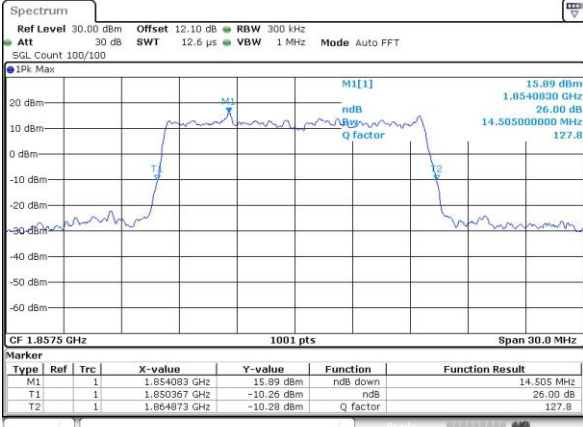

LTE Band 25

Lowest Channel / 15MHz / QPSK

Date: 7, MAY, 2016 13:37:13