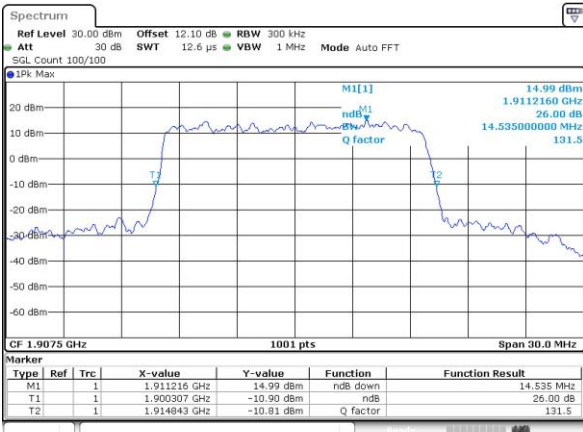

Lowest Channel / 15MHz / QPSK

Date: 7, MAY, 2016 13:37:13

Lowest Channel / 15MHz / 16QAM

Date: 7, MAY, 2016 13:37:02

Middle Channel / 15MHz / QPSK

Date: 7, MAY, 2016 13:44:36

Middle Channel / 15MHz / 16QAM

Date: 7, MAY, 2016 13:44:24

Highest Channel / 15MHz / QPSK

Date: 7, MAY, 2016 11:33:05

Highest Channel / 15MHz / 16QAM

Date: 7, MAY, 2016 11:33:53

LTE Band 25

Lowest Channel / 20MHz / QPSK

Date: 7.MAY.2016 13:53:10

Lowest Channel / 20MHz / 16QAM