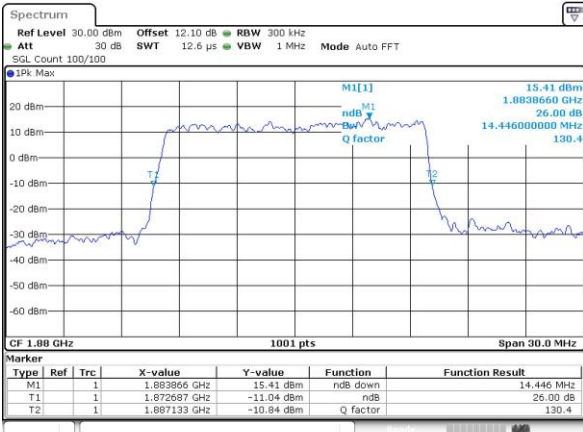

Lowest Channel / 15MHz / QPSK

Date: 7, MAY, 2016 13:37:13

Lowest Channel / 15MHz / 16QAM

Date: 7, MAY, 2016 13:37:02

Middle Channel / 15MHz / QPSK

Date: 7, MAY, 2016 13:44:36

Middle Channel / 15MHz / 16QAM

Date: 7, MAY, 2016 13:44:24

Highest Channel / 15MHz / QPSK

Date: 7, MAY, 2016 11:33:05

Highest Channel / 15MHz / 16QAM

Date: 7, MAY, 2016 11:33:53

LTE Band 25

Lowest Channel / 20MHz / QPSK

Date: 7.MAY.2016 13:53:10

Lowest Channel / 20MHz / 16QAM