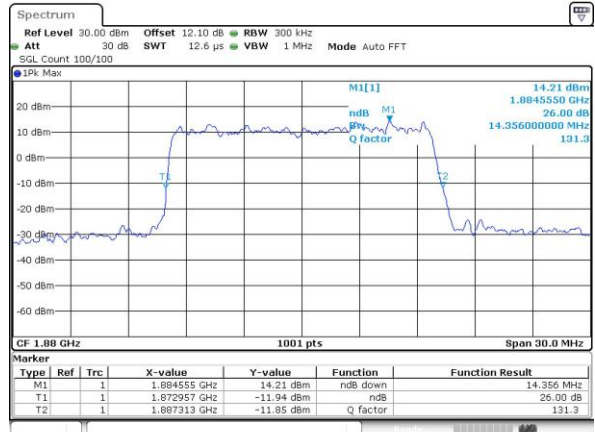

Middle Channel / 15MHz / 16QAM

Date: 7, MAY, 2016 13:44:24