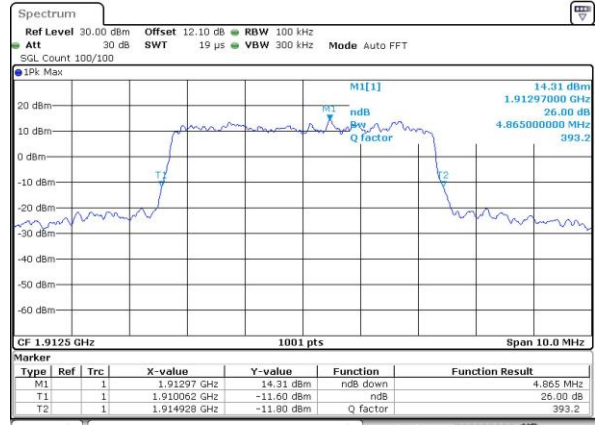

Lowest Channel / 5MHz / 16QAM

Date: 7.MAY.2016 12:48:01

Middle Channel / 5MHz / QPSK

Date: 7.MAY.2016 13:31:52

Middle Channel / 5MHz / 16QAM

Date: 7.MAY.2016 13:31:41

Highest Channel / 5MHz / QPSK

Date: 7.MAY.2016 11:19:13

Highest Channel / 5MHz / 16QAM

Date: 7.MAY.2016 11:19:01

LTE Band 25

Lowest Channel / 10MHz / QPSK

Date: 7,MAY,2016 12:55:41

Lowest Channel / 10MHz / 16QAM

Date: 7,MAY,2016 12:55:30

Middle Channel / 10MHz / QPSK