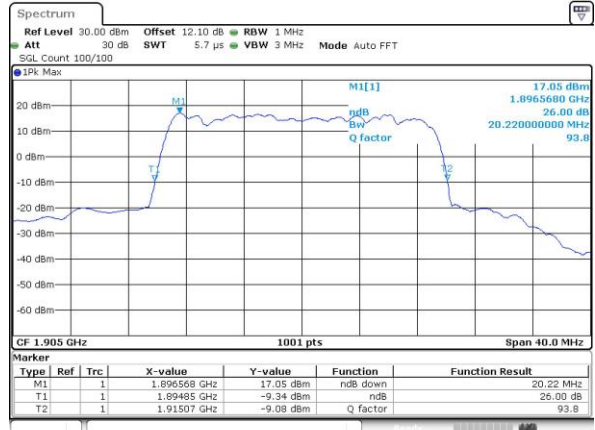

Highest Channel / 15MHz / QPSK

Date: 7, MAY, 2016 11:33:05

Highest Channel / 15MHz / 16QAM

Date: 7, MAY, 2016 11:33:53

LTE Band 25

Lowest Channel / 20MHz / QPSK

Date: 7.MAY.2016 13:53:10

Lowest Channel / 20MHz / 16QAM

Date: 7.MAY.2016 13:52:58

Middle Channel / 20MHz / QPSK

Date: 7.MAY.2016 14:00:32

Middle Channel / 20MHz / 16QAM

Date: 7.MAY.2016 14:00:20

Highest Channel / 20MHz / QPSK

Date: 7.MAY.2016 11:41:31

Highest Channel / 20MHz / 16QAM

Date: 7.MAY.2016 11:41:19

Occupied Bandwidth

Mode	LTE Band 25 : 99%OBW(MHz)											
	1.4MHz		3MHz		5MHz		10MHz		15MHz		20MHz	
BW												
Mod.	QPSK	16QAM	QPSK	16QAM	QPSK	16QAM	QPSK	16QAM	QPSK	16QAM	QPSK	16QAM
Lowest CH	1.09	1.09	2.73	2.72	4.47	4.50	9.05	9.01	13.40	13.40	18.46	18.30
Middle CH	1.09	1.09	2.71	2.70	4.51	4.49	8.97	9.01	13.40	13.49	18.42	18.30
Highest CH	1.1	1.08	2.72	2.72	4.49	4.49	9.01	8.97	13.46	13.43	18.38	18.42