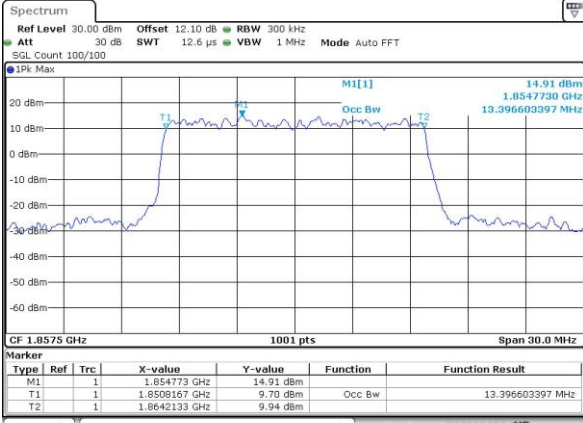

Highest Channel / 10MHz / QPSK

Date: 7.MAY.2016 11:26:04

Highest Channel / 10MHz / 16QAM

Date: 7.MAY.2016 11:26:16

LTE Band 25

Lowest Channel / 15MHz / QPSK

Date: 7, MAY, 2016 13:36:38

Lowest Channel / 15MHz / 16QAM