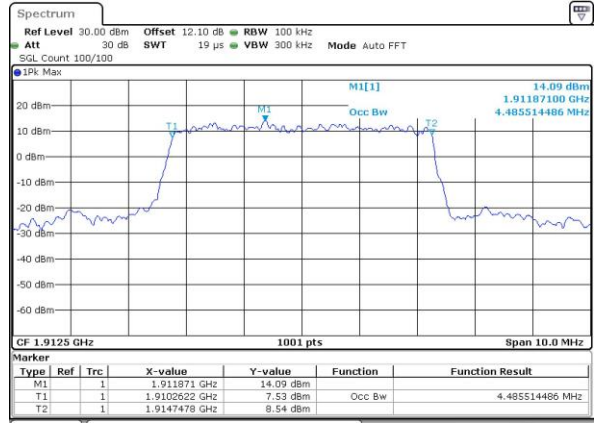

Date: 7_MAY.2016 13:31:17

Middle Channel / 5MHz / 16QAM

Date: 7_MAY.2016 13:31:29

Highest Channel / 5MHz / QPSK

Date: 7_MAY.2016 11:18:38

Highest Channel / 5MHz / 16QAM

Date: 7_MAY.2016 11:18:50

LTE Band 25