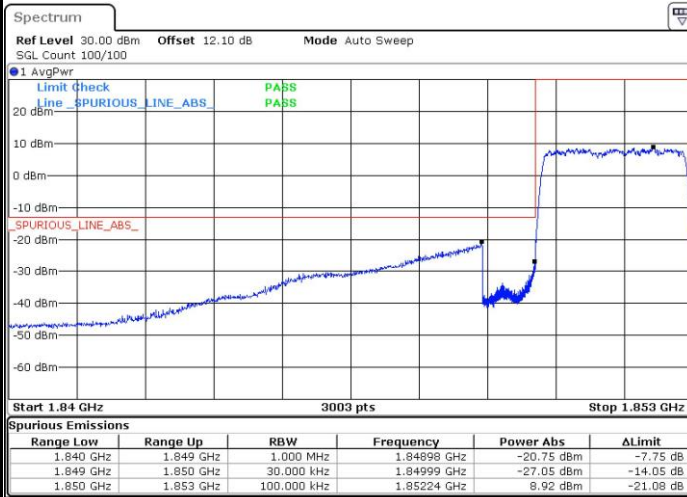

Lowest Band Edge / 1 RB

Date: 7.MAY.2016 14:09:58

Highest Band Edge / 1 RB

Date: 7.MAY.2016 14:29:11

Lowest Band Edge / Full RB

Date: 7.MAY.2016 14:08:48

Highest Band Edge / Full RB

Date: 7.MAY.2016 14:28:02

LTE Band 25 / 3MHz / QPSK

Lowest Band Edge / 1RB

Date: 7.MAY.2016 13:22:05

Highest Band Edge / 1 RB

Date: 7.MAY.2016 11:16:28

Lowest Band Edge / Full RB

Date: 7.MAY.2016 14:23:15

Highest Band Edge / Full RB

Date: 7.MAY.2016 11:12:56

LTE Band 25 / 3MHz / 16QAM

Lowest Band Edge / 1 RB

Date: 7.MAY.2016 13:20:55

Highest Band Edge / 1 RB

Date: 7.MAY.2016 11:15:17

Lowest Band Edge / Full RB

Date: 7.MAY.2016 14:23:54

Highest Band Edge / Full RB

Date: 7.MAY.2016 11:14:07