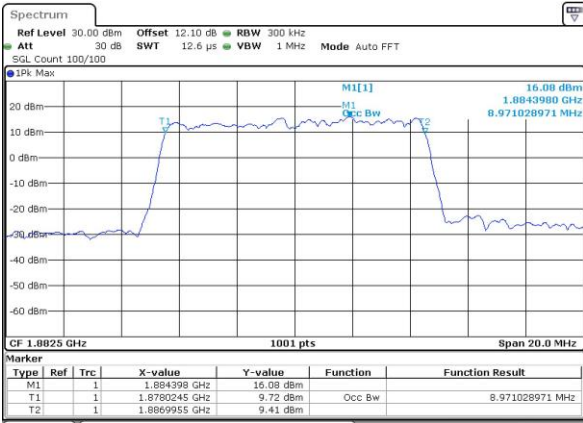

Lowest Channel / 10MHz / QPSK

Date: 7.MAY.2016 14:24:13

Lowest Channel / 10MHz / 16QAM

Date: 7.MAY.2016 12:55:18

Middle Channel / 10MHz / QPSK

Date: 7.MAY.2016 13:02:28

Middle Channel / 10MHz / 16QAM

Date: 7.MAY.2016 13:02:40

Highest Channel / 10MHz / QPSK

Date: 7.MAY.2016 11:26:04

Highest Channel / 10MHz / 16QAM

Date: 7.MAY.2016 11:26:16

LTE Band 25

Lowest Channel / 15MHz / QPSK

Date: 7, MAY, 2016 13:36:38

Lowest Channel / 15MHz / 16QAM