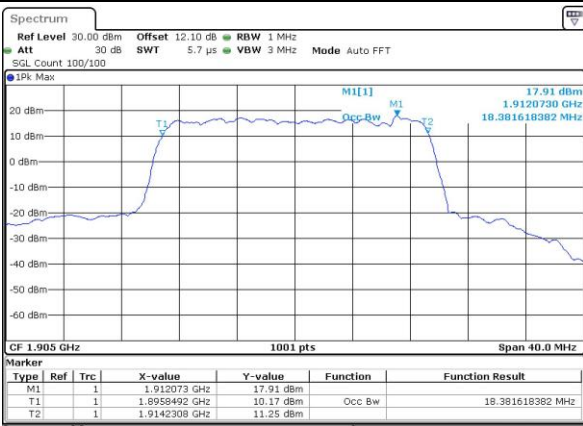

Date: 7, MAY, 2016 11:33:41

LTE Band 25

Lowest Channel / 20MHz / QPSK

Date: 7.MAY.2016 13:52:34

Lowest Channel / 20MHz / 16QAM

Date: 7.MAY.2016 13:52:46

Middle Channel / 20MHz / QPSK

Date: 7.MAY.2016 13:59:56

Middle Channel / 20MHz / 16QAM

Date: 7.MAY.2016 14:00:08

Highest Channel / 20MHz / QPSK

Date: 7.MAY.2016 11:40:55

Highest Channel / 20MHz / 16QAM

Date: 7.MAY.2016 11:41:07

Conducted Band Edge

LTE Band 25 / 1.4MHz / 16QAM

Lowest Band Edge / 1 RB

Date: 7.MAY.2016 14:09:58

Highest Band Edge / 1 RB

Date: 7.MAY.2016 14:29:11

Lowest Band Edge / Full RB

Date: 7.MAY.2016 14:08:48

Highest Band Edge / Full RB

Date: 7.MAY.2016 14:28:02