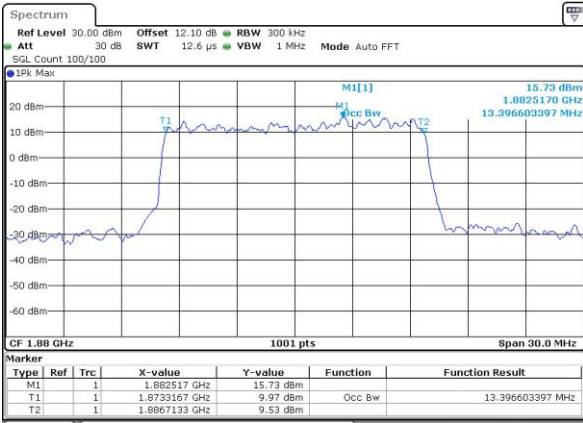

Middle Channel / 15MHz / QPSK

Date: 7, MAY, 2016 13:44:00