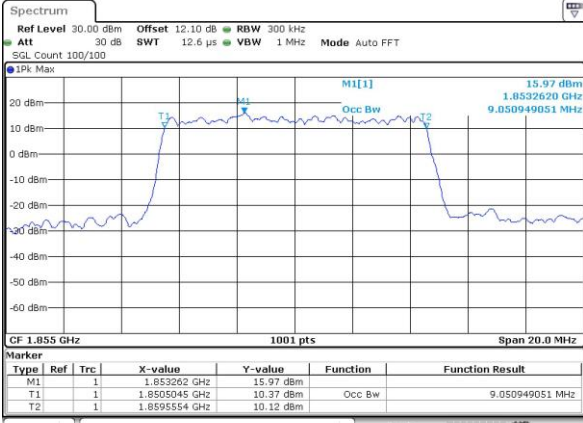

LTE Band 25

Lowest Channel / 10MHz / QPSK

Date: 7.MAY.2016 14:24:13