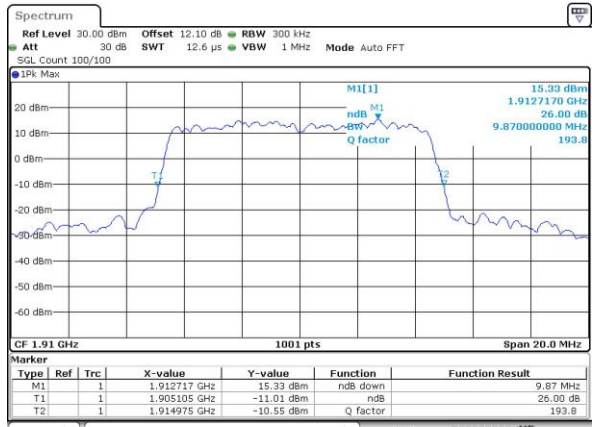

Highest Channel / 5MHz / 16QAM

Date: 7.MAY.2016 11:19:01

LTE Band 25

Lowest Channel / 10MHz / QPSK

Date: 7,MAY,2016 12:55:41

Lowest Channel / 10MHz / 16QAM

Date: 7,MAY,2016 12:55:30

Middle Channel / 10MHz / QPSK

Date: 7,MAY,2016 13:03:03

Middle Channel / 10MHz / 16QAM

Date: 7,MAY,2016 13:02:51

Highest Channel / 10MHz / QPSK

Date: 7,MAY,2016 11:26:39

Highest Channel / 10MHz / 16QAM

Date: 7,MAY,2016 11:26:28

LTE Band 25