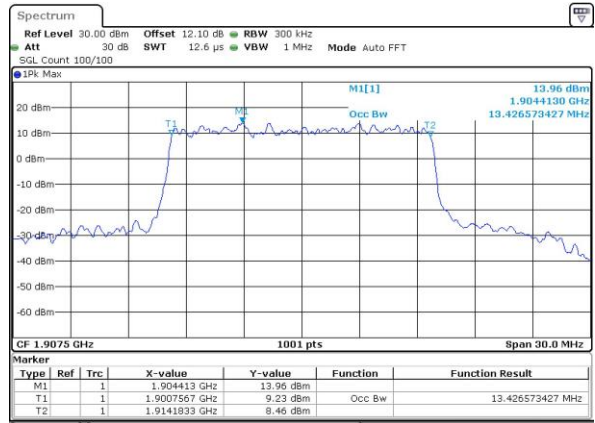

Highest Channel / 10MHz / QPSK

Date: 7.MAY.2016 11:26:04

Highest Channel / 10MHz / 16QAM

Date: 7.MAY.2016 11:26:16

LTE Band 25

Lowest Channel / 15MHz / QPSK

Date: 7, MAY, 2016 13:36:38

Lowest Channel / 15MHz / 16QAM

Date: 7, MAY, 2016 13:36:50

Middle Channel / 15MHz / QPSK

Date: 7, MAY, 2016 13:44:00

Middle Channel / 15MHz / 16QAM

Date: 7, MAY, 2016 13:44:12

Highest Channel / 15MHz / QPSK

Date: 7, MAY, 2016 11:33:29

Highest Channel / 15MHz / 16QAM

Date: 7, MAY, 2016 11:33:41

LTE Band 25

Lowest Channel / 20MHz / QPSK

Date: 7.MAY.2016 13:52:34

Lowest Channel / 20MHz / 16QAM

Date: 7.MAY.2016 13:52:46

Middle Channel / 20MHz / QPSK

Date: 7.MAY.2016 13:59:56