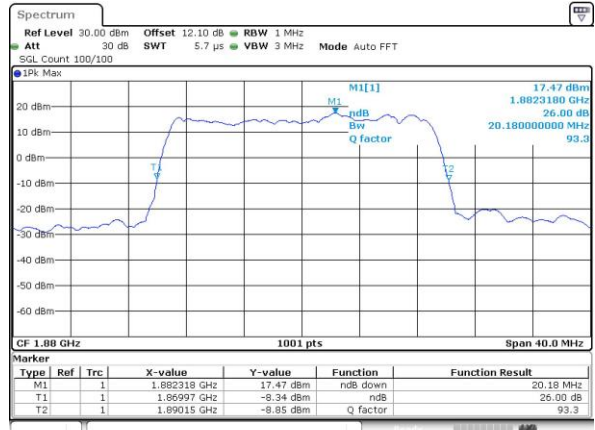

Middle Channel / 20MHz / 16QAM

Date: 7.MAY.2016 14:00:20