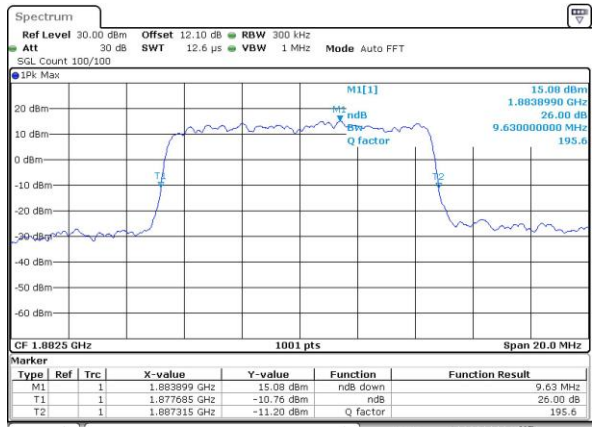

Highest Channel / 5MHz / 16QAM

Date: 7.MAY.2016 11:19:01

LTE Band 25

Lowest Channel / 10MHz / QPSK

Date: 7,MAY,2016 12:55:41

Lowest Channel / 10MHz / 16QAM

Date: 7,MAY,2016 12:55:30

Middle Channel / 10MHz / QPSK

Date: 7,MAY,2016 13:03:03

Middle Channel / 10MHz / 16QAM

Date: 7,MAY,2016 13:02:51

Highest Channel / 10MHz / QPSK

Date: 7,MAY,2016 11:26:39

Highest Channel / 10MHz / 16QAM

Date: 7,MAY,2016 11:26:28

LTE Band 25