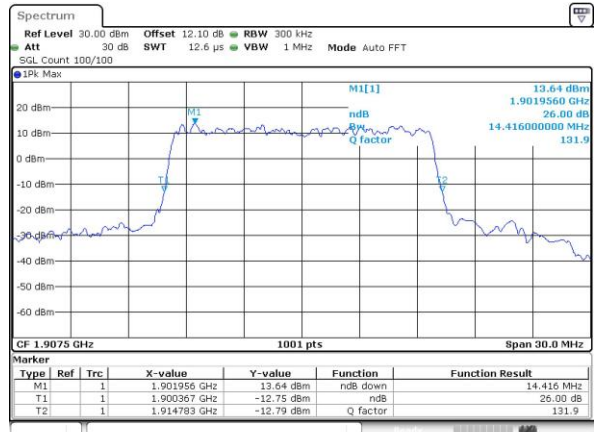

Lowest Channel / 15MHz / QPSK

Date: 7, MAY, 2016 13:37:13

Lowest Channel / 15MHz / 16QAM

Date: 7, MAY, 2016 13:37:02

Middle Channel / 15MHz / QPSK

Date: 7, MAY, 2016 13:44:36

Middle Channel / 15MHz / 16QAM

Date: 7, MAY, 2016 13:44:24

Highest Channel / 15MHz / QPSK

Date: 7, MAY, 2016 11:33:05

Highest Channel / 15MHz / 16QAM

Date: 7, MAY, 2016 11:33:53

LTE Band 25

Lowest Channel / 20MHz / QPSK

Date: 7.MAY.2016 13:53:10

Lowest Channel / 20MHz / 16QAM