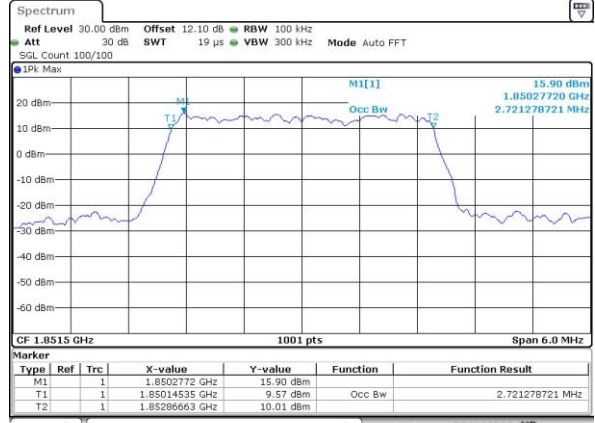

Lowest Channel / 3MHz / 16QAM

Date: 7, MAY, 2016 11:56:07