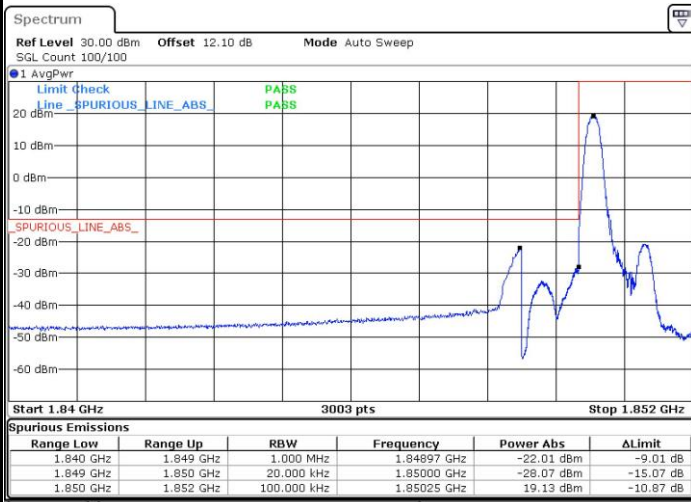

Date: 7, MAY, 2016 11:33:41

LTE Band 25

Lowest Channel / 20MHz / QPSK

Date: 7.MAY.2016 13:52:34

Lowest Channel / 20MHz / 16QAM

Date: 7.MAY.2016 13:52:46

Middle Channel / 20MHz / QPSK

Date: 7.MAY.2016 13:59:56

Middle Channel / 20MHz / 16QAM

Date: 7.MAY.2016 14:00:08

Highest Channel / 20MHz / QPSK

Date: 7.MAY.2016 11:40:55

Highest Channel / 20MHz / 16QAM

Date: 7.MAY.2016 11:41:07

Conducted Band Edge

LTE Band 25 / 1.4MHz / 16QAM

Lowest Band Edge / 1 RB

Date: 7.MAY.2016 14:09:58

Highest Band Edge / 1 RB

Date: 7.MAY.2016 14:29:11

Lowest Band Edge / Full RB

Date: 7.MAY.2016 14:08:48

Highest Band Edge / Full RB

Date: 7.MAY.2016 14:28:02

LTE Band 25 / 3MHz / QPSK

Lowest Band Edge / 1RB

Date: 7.MAY.2016 13:22:05

Highest Band Edge / 1 RB

Date: 7.MAY.2016 11:16:28

Lowest Band Edge / Full RB

Date: 7.MAY.2016 14:23:15

Highest Band Edge / Full RB