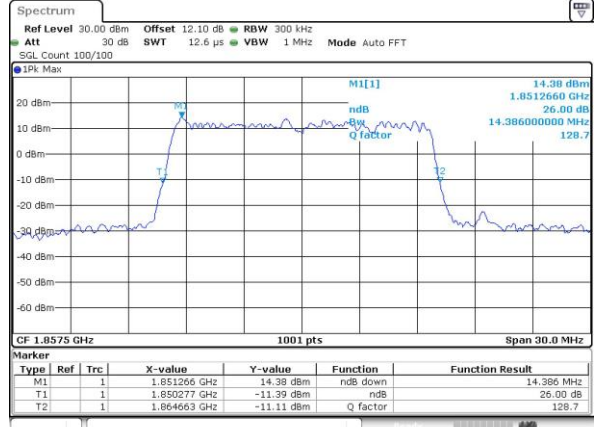

Lowest Channel / 15MHz / 16QAM

Date: 7, MAY, 2016 13:37:02