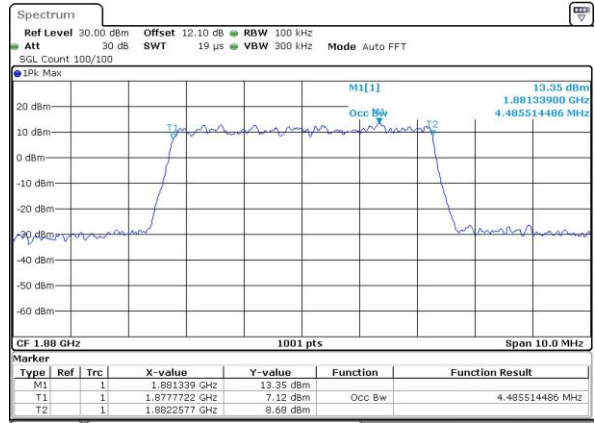

Highest Channel / 3MHz / 16QAM

Date: 7, MAY, 2016 11:11:22

LTE Band 25

Lowest Channel / 5MHz / QPSK

Date: 7_MAY.2016 12:47:35

Lowest Channel / 5MHz / 16QAM

Date: 7_MAY.2016 12:47:49

Middle Channel / 5MHz / QPSK

Date: 7_MAY.2016 13:31:17

Middle Channel / 5MHz / 16QAM

Date: 7_MAY.2016 13:31:29

Highest Channel / 5MHz / QPSK

Date: 7_MAY.2016 11:18:38

Highest Channel / 5MHz / 16QAM

Date: 7_MAY.2016 11:18:50

LTE Band 25