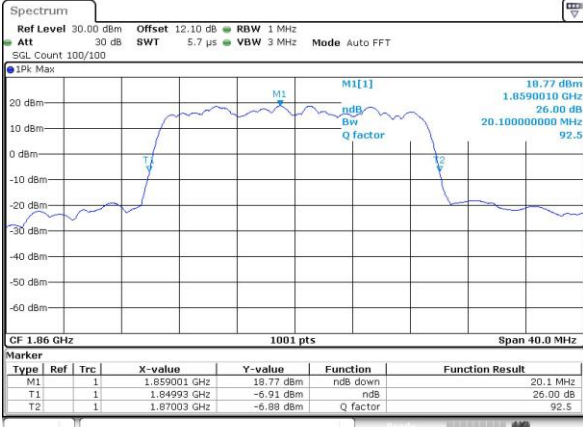

Highest Channel / 15MHz / QPSK

Date: 7, MAY, 2016 11:33:05

Highest Channel / 15MHz / 16QAM

Date: 7, MAY, 2016 11:33:53

LTE Band 25

Lowest Channel / 20MHz / QPSK

Date: 7.MAY.2016 13:53:10

Lowest Channel / 20MHz / 16QAM