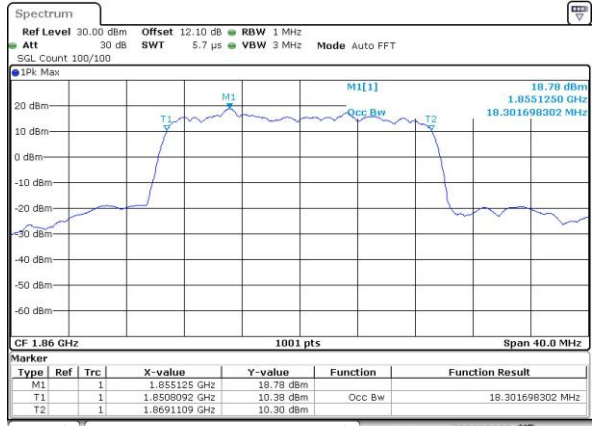

Date: 7, MAY, 2016 11:33:41

LTE Band 25

Lowest Channel / 20MHz / QPSK

Date: 7.MAY.2016 13:52:34

Lowest Channel / 20MHz / 16QAM

Date: 7.MAY.2016 13:52:46

Middle Channel / 20MHz / QPSK

Date: 7.MAY.2016 13:59:56

Middle Channel / 20MHz / 16QAM

Date: 7.MAY.2016 14:00:08

Highest Channel / 20MHz / QPSK

Date: 7.MAY.2016 11:40:55

Highest Channel / 20MHz / 16QAM

Date: 7.MAY.2016 11:41:07

Conducted Band Edge

LTE Band 25 / 1.4MHz / 16QAM

Lowest Band Edge / 1 RB

Date: 7.MAY.2016 14:09:58

Highest Band Edge / 1 RB

Date: 7.MAY.2016 14:29:11

Lowest Band Edge / Full RB

Date: 7.MAY.2016 14:08:48

Highest Band Edge / Full RB

Date: 7.MAY.2016 14:28:02