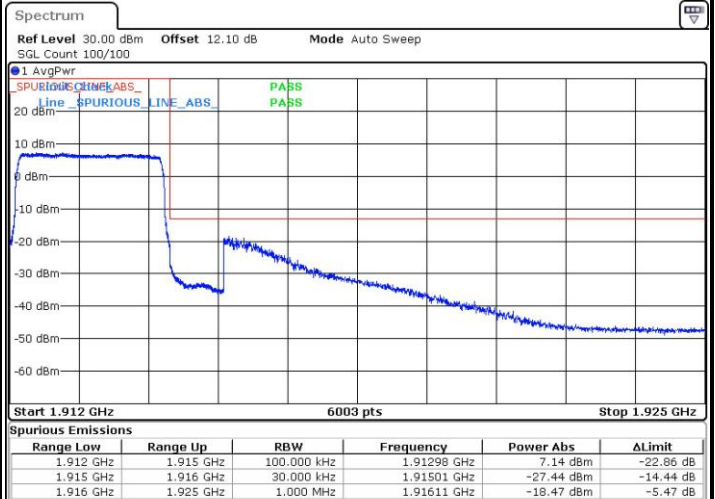

Lowest Band Edge / 1 RB

Date: 7.MAY.2016 14:09:58

Highest Band Edge / 1 RB

Date: 7.MAY.2016 14:29:11

Lowest Band Edge / Full RB

Date: 7.MAY.2016 14:08:48

Highest Band Edge / Full RB

Date: 7.MAY.2016 14:28:02

LTE Band 25 / 3MHz / QPSK

Lowest Band Edge / 1RB

Date: 7.MAY.2016 13:22:05

Highest Band Edge / 1 RB

Date: 7.MAY.2016 11:16:28

Lowest Band Edge / Full RB

Date: 7.MAY.2016 14:23:15

Highest Band Edge / Full RB

Date: 7.MAY.2016 11:12:56

LTE Band 25 / 3MHz / 16QAM

Lowest Band Edge / 1 RB

Date: 7.MAY.2016 13:20:55

Highest Band Edge / 1 RB

Date: 7.MAY.2016 11:15:17

Lowest Band Edge / Full RB

Date: 7.MAY.2016 14:23:54

Highest Band Edge / Full RB

Date: 7.MAY.2016 11:14:07