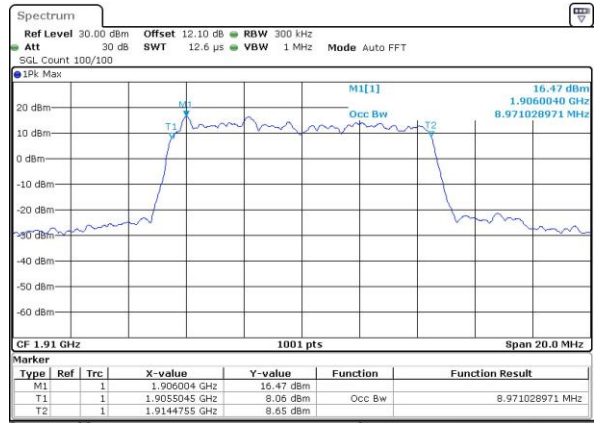

Date: 7_MAY.2016 13:31:17

Middle Channel / 5MHz / 16QAM

Date: 7_MAY.2016 13:31:29

Highest Channel / 5MHz / QPSK

Date: 7_MAY.2016 11:18:38

Highest Channel / 5MHz / 16QAM

Date: 7_MAY.2016 11:18:50

LTE Band 25

Lowest Channel / 10MHz / QPSK

Date: 7.MAY.2016 14:24:13

Lowest Channel / 10MHz / 16QAM

Date: 7.MAY.2016 12:55:18

Middle Channel / 10MHz / QPSK

Date: 7.MAY.2016 13:02:28

Middle Channel / 10MHz / 16QAM

Date: 7.MAY.2016 13:02:40

Highest Channel / 10MHz / QPSK

Date: 7.MAY.2016 11:26:04

Highest Channel / 10MHz / 16QAM

Date: 7.MAY.2016 11:26:16

LTE Band 25

Lowest Channel / 15MHz / QPSK

Date: 7, MAY, 2016 13:36:38

Lowest Channel / 15MHz / 16QAM