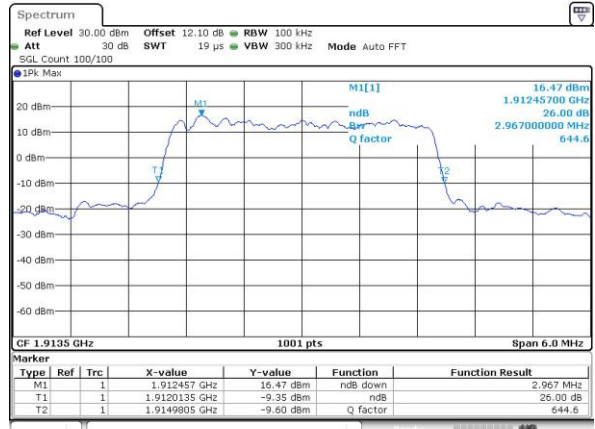

LTE Band 25

Lowest Channel / 3MHz / QPSK

Date: 7_MAY.2016 11:56:30

Lowest Channel / 3MHz / 16QAM

Date: 7_MAY.2016 11:56:18

Middle Channel / 3MHz / QPSK

Date: 7_MAY.2016 13:22:52

Middle Channel / 3MHz / 16QAM

Date: 7_MAY.2016 13:22:40

Highest Channel / 3MHz / QPSK

Date: 7_MAY.2016 11:11:45

Highest Channel / 3MHz / 16QAM

Date: 7_MAY.2016 11:11:33

LTE Band 25

Lowest Channel / 5MHz / QPSK

Date: 7.MAY.2016 12:48:13