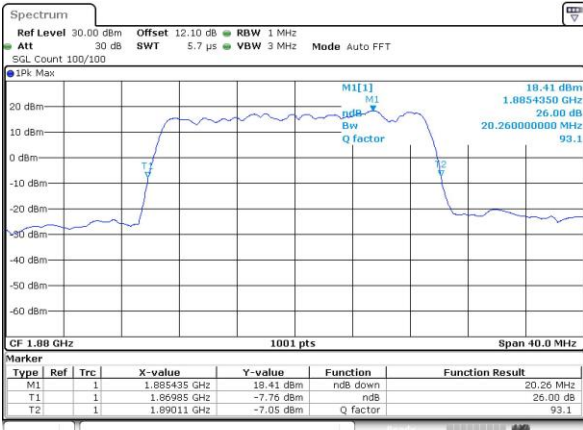

Middle Channel / 20MHz / QPSK

Date: 7.MAY.2016 14:00:32