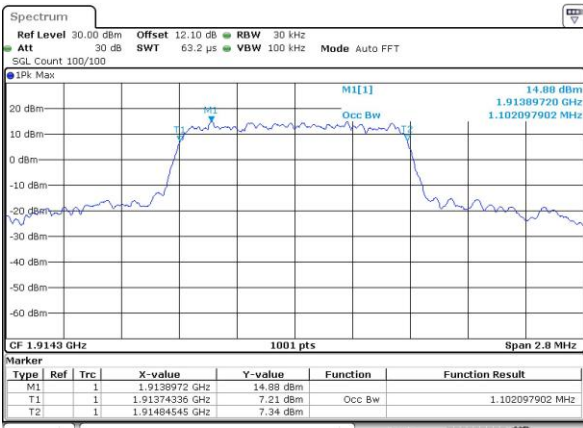

LTE Band 25

Lowest Channel / 1.4MHz / QPSK

Date: 7.MAY.2016 14:05:25

Lowest Channel / 1.4MHz / 16QAM

Date: 7.MAY.2016 14:06:06

Middle Channel / 1.4MHz / QPSK

Date: 7.MAY.2016 14:13:16

Middle Channel / 1.4MHz / 16QAM

Date: 7.MAY.2016 14:13:28

Highest Channel / 1.4MHz / QPSK

Date: 7.MAY.2016 14:25:06

Highest Channel / 1.4MHz / 16QAM

Date: 7.MAY.2016 14:25:18

LTE Band 25

Lowest Channel / 3MHz / QPSK

Date: 7, MAY, 2016 11:55:54