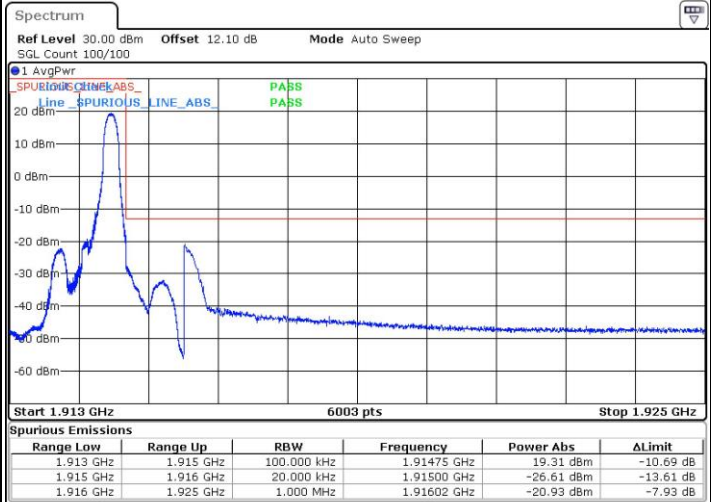

Date: 7, MAY, 2016 11:33:41

LTE Band 25

Lowest Channel / 20MHz / QPSK

Date: 7.MAY.2016 13:52:34

Lowest Channel / 20MHz / 16QAM

Date: 7.MAY.2016 13:52:46

Middle Channel / 20MHz / QPSK

Date: 7.MAY.2016 13:59:56

Middle Channel / 20MHz / 16QAM

Date: 7.MAY.2016 14:00:08

Highest Channel / 20MHz / QPSK

Date: 7.MAY.2016 11:40:55

Highest Channel / 20MHz / 16QAM

Date: 7.MAY.2016 11:41:07

Conducted Band Edge

LTE Band 25 / 1.4MHz / 16QAM

Lowest Band Edge / 1 RB

Date: 7.MAY.2016 14:09:58

Highest Band Edge / 1 RB

Date: 7.MAY.2016 14:29:11

Lowest Band Edge / Full RB

Date: 7.MAY.2016 14:08:48

Highest Band Edge / Full RB

Date: 7.MAY.2016 14:28:02

LTE Band 25 / 3MHz / QPSK

Lowest Band Edge / 1RB

Date: 7.MAY.2016 13:22:05

Highest Band Edge / 1 RB

Date: 7.MAY.2016 11:16:28

Lowest Band Edge / Full RB

Date: 7.MAY.2016 14:23:15

Highest Band Edge / Full RB