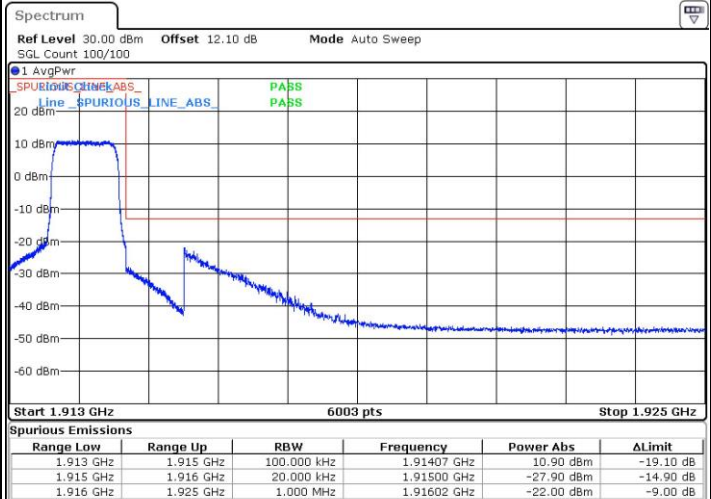

Middle Channel / 20MHz / 16QAM

Date: 7.MAY.2016 14:00:08

Highest Channel / 20MHz / QPSK

Date: 7.MAY.2016 11:40:55

Highest Channel / 20MHz / 16QAM

Date: 7.MAY.2016 11:41:07

Conducted Band Edge

LTE Band 25 / 1.4MHz / 16QAM

Lowest Band Edge / 1 RB

Date: 7.MAY.2016 14:09:58

Highest Band Edge / 1 RB

Date: 7.MAY.2016 14:29:11

Lowest Band Edge / Full RB

Date: 7.MAY.2016 14:08:48

Highest Band Edge / Full RB

Date: 7.MAY.2016 14:28:02

LTE Band 25 / 3MHz / QPSK

Lowest Band Edge / 1RB

Date: 7.MAY.2016 13:22:05

Highest Band Edge / 1 RB

Date: 7.MAY.2016 11:16:28

Lowest Band Edge / Full RB

Date: 7.MAY.2016 14:23:15

Highest Band Edge / Full RB

Date: 7.MAY.2016 11:12:56

LTE Band 25 / 3MHz / 16QAM

Lowest Band Edge / 1 RB

Date: 7.MAY.2016 13:20:55

Highest Band Edge / 1 RB

Date: 7.MAY.2016 11:15:17

Lowest Band Edge / Full RB

Date: 7.MAY.2016 14:23:54