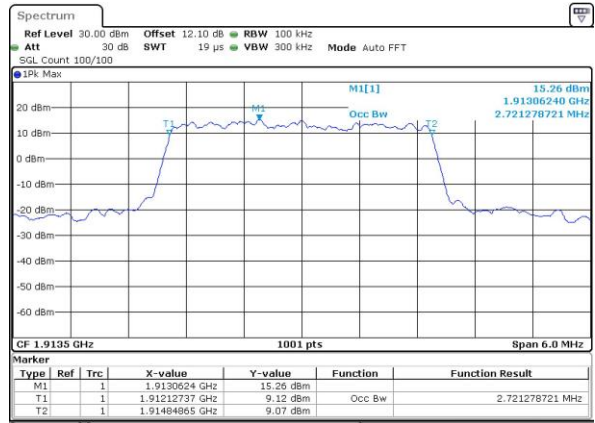

Date: 7.MAY.2016 14:13:28

Highest Channel / 1.4MHz / QPSK

Date: 7.MAY.2016 14:25:06

Highest Channel / 1.4MHz / 16QAM

Date: 7.MAY.2016 14:25:18

LTE Band 25

Lowest Channel / 3MHz / QPSK

Date: 7, MAY, 2016 11:55:54

Lowest Channel / 3MHz / 16QAM

Date: 7, MAY, 2016 11:56:07

Middle Channel / 3MHz / QPSK

Date: 7, MAY, 2016 13:22:16

Middle Channel / 3MHz / 16QAM

Date: 7, MAY, 2016 13:22:28

Highest Channel / 3MHz / QPSK

Date: 7, MAY, 2016 11:11:09

Highest Channel / 3MHz / 16QAM

Date: 7, MAY, 2016 11:11:22

LTE Band 25

Lowest Channel / 5MHz / QPSK

Date: 7_MAY.2016 12:47:35

Lowest Channel / 5MHz / 16QAM

Date: 7_MAY.2016 12:47:49

Middle Channel / 5MHz / QPSK