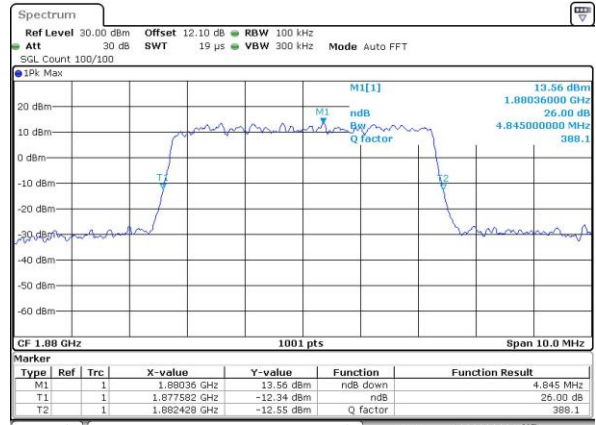

Lowest Channel / 5MHz / 16QAM

Date: 7.MAY.2016 12:48:01

Middle Channel / 5MHz / QPSK

Date: 7.MAY.2016 13:31:52

Middle Channel / 5MHz / 16QAM

Date: 7.MAY.2016 13:31:41

Highest Channel / 5MHz / QPSK

Date: 7.MAY.2016 11:19:13

Highest Channel / 5MHz / 16QAM

Date: 7.MAY.2016 11:19:01

LTE Band 25

Lowest Channel / 10MHz / QPSK

Date: 7,MAY,2016 12:55:41

Lowest Channel / 10MHz / 16QAM

Date: 7,MAY,2016 12:55:30

Middle Channel / 10MHz / QPSK