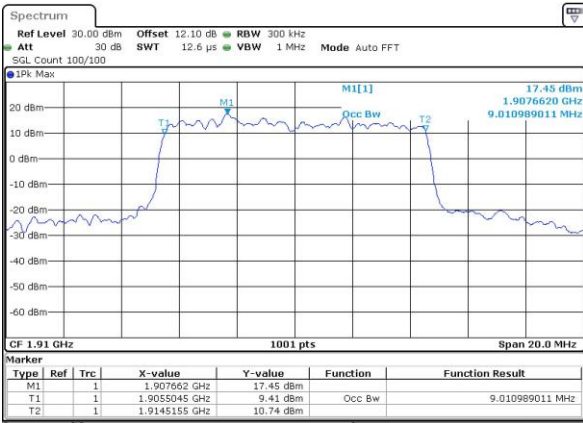

Date: 7_MAY.2016 13:31:17

Middle Channel / 5MHz / 16QAM

Date: 7_MAY.2016 13:31:29

Highest Channel / 5MHz / QPSK

Date: 7_MAY.2016 11:18:38

Highest Channel / 5MHz / 16QAM

Date: 7_MAY.2016 11:18:50

LTE Band 25

Lowest Channel / 10MHz / QPSK

Date: 7.MAY.2016 14:24:13

Lowest Channel / 10MHz / 16QAM

Date: 7.MAY.2016 12:55:18

Middle Channel / 10MHz / QPSK

Date: 7.MAY.2016 13:02:28

Middle Channel / 10MHz / 16QAM

Date: 7.MAY.2016 13:02:40

Highest Channel / 10MHz / QPSK

Date: 7.MAY.2016 11:26:04

Highest Channel / 10MHz / 16QAM

Date: 7.MAY.2016 11:26:16

LTE Band 25

Lowest Channel / 15MHz / QPSK

Date: 7, MAY, 2016 13:36:38

Lowest Channel / 15MHz / 16QAM