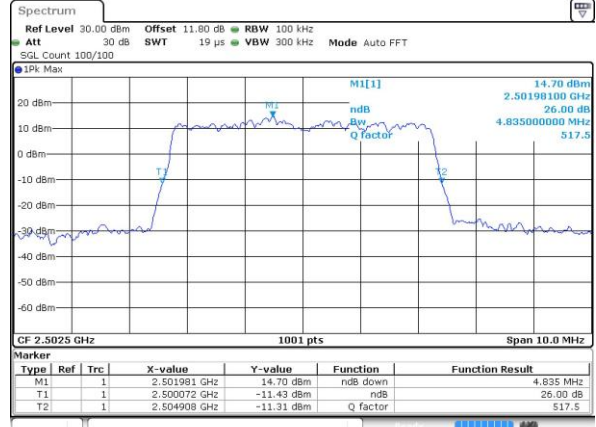

Lowest Channel / Full RB

Date: 14 APR 2016 18:02:43

Middle Channel / 1RB

Date: 14 APR 2016 18:02:54

Middle Channel / Full RB

Date: 14 APR 2016 18:03:04

Highest Channel / 1RB

Date: 14 APR 2016 18:03:23

Highest Channel / Full RB

Date: 14 APR 2016 18:03:35

26dB Bandwidth

Mode	LTE Band 7 : 26dB BW(MHz)											
	1.4MHz		3MHz		5MHz		10MHz		15MHz		20MHz	
BW	QPSK	16QAM	QPSK	16QAM	QPSK	16QAM	QPSK	16QAM	QPSK	16QAM	QPSK	16QAM
Mod.	QPSK	16QAM	QPSK	16QAM	QPSK	16QAM	QPSK	16QAM	QPSK	16QAM	QPSK	16QAM
Lowest CH	-	-	-	-	4.91	4.84	9.87	9.89	14.21	14.39	20.14	20.34
Middle CH	-	-	-	-	4.95	4.92	9.71	9.71	14.36	14.36	20.18	20.02
Highest CH	-	-	-	-	4.90	4.88	9.79	9.73	14.39	14.63	20.18	20.34

LTE Band 7

Lowest Channel / 5MHz / QPSK

Date: 14 APR 2016 16:22:33

Lowest Channel / 5MHz / 16QAM

Date: 14 APR 2016 16:22:43

Middle Channel / 5MHz / QPSK

Date: 14 APR 2016 16:29:44

Middle Channel / 5MHz / 16QAM

Date: 14 APR 2016 16:29:54

Highest Channel / 5MHz / QPSK

Date: 14 APR 2016 16:32:16

Highest Channel / 5MHz / 16QAM

Date: 14 APR 2016 16:32:26

LTE Band 7

Lowest Channel / 10MHz / QPSK

Date: 14 APR 2016 16:39:27