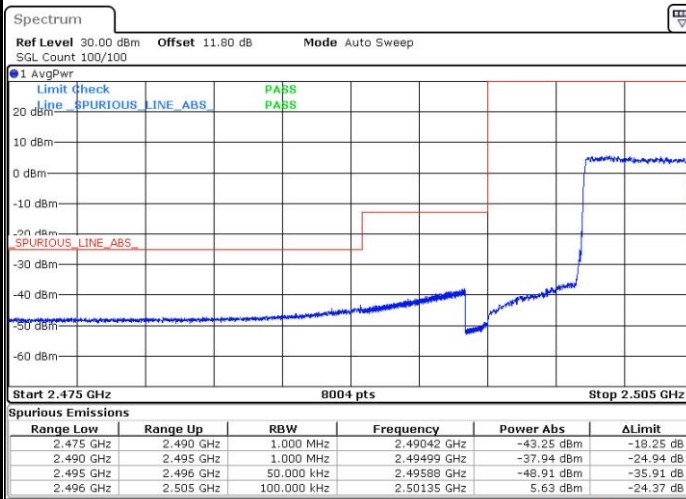

Highest Channel / 20MHz / QPSK

Date: 14 APR 2016 17:41:28

Highest Channel / 20MHz / 16QAM

Date: 14 APR 2016 17:41:38

Conducted Band Edge

LTE Band 7 / 5MHz / QPSK

Lowest Band Edge / 1 RB

Highest Band Edge / 1 RB

Lowest Band Edge / Full RB

Highest Band Edge / Full RB

LTE Band 7 / 5MHz / 16QAM

Lowest Band Edge / 1 RB

Date: 14 APR 2016 16:25:02

Highest Band Edge / 1 RB

Date: 14 APR 2016 16:34:46

Lowest Band Edge / Full RB

Date: 14 APR 2016 16:27:22

Highest Band Edge / Full RB

Date: 14 APR 2016 16:37:05

LTE Band 7 / 10MHz / QPSK

Lowest Band Edge / 1 RB

Date: 14 APR 2016 16:40:47

Highest Band Edge / 1 RB

Date: 14 APR 2016 16:50:30

Lowest Band Edge / Full RB

Date: 14 APR 2016 16:43:07

Highest Band Edge / Full RB

Date: 14 APR 2016 16:52:50