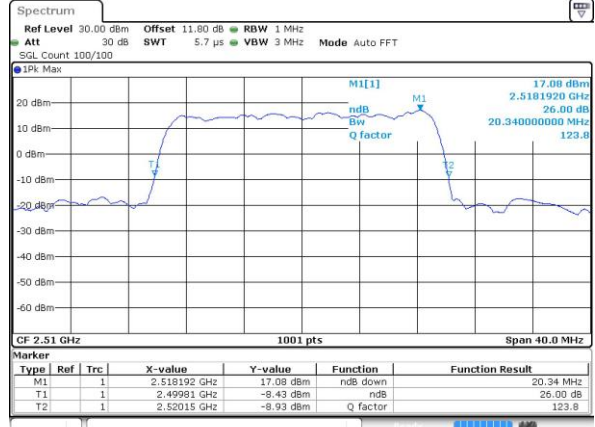

Lowest Channel / 20MHz / 16QAM

Date: 14 APR 2016 17:32:16