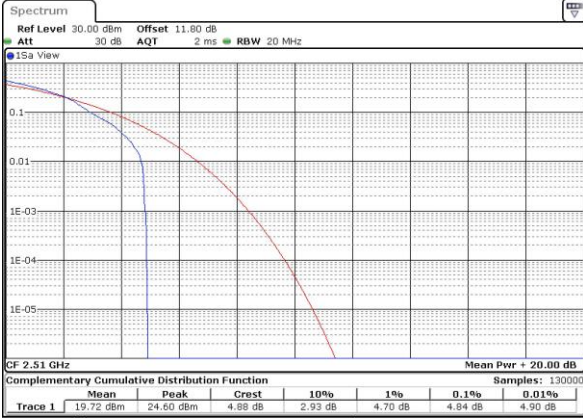

LTE Band 7 / 20MHz / QPSK

Lowest Channel / 1RB

Date: 14 APR 2016 18:04:04

Lowest Channel / Full RB

Date: 14 APR 2016 18:04:14

Middle Channel / 1RB

Date: 14 APR 2016 18:04:25

Middle Channel / Full RB

Date: 14 APR 2016 18:04:53

Highest Channel / 1RB

Date: 14 APR 2016 18:05:03

Highest Channel / Full RB

Date: 14 APR 2016 18:05:13

LTE Band 7 / 20MHz / 16QAM

Lowest Channel / 1RB

Date: 14 APR 2016 18:02:33

Lowest Channel / Full RB

Date: 14 APR 2016 18:02:43

Middle Channel / 1RB

Date: 14 APR 2016 18:02:54

Middle Channel / Full RB

Date: 14 APR 2016 18:03:04

Highest Channel / 1RB

Date: 14 APR 2016 18:03:23

Highest Channel / Full RB

Date: 14 APR 2016 18:03:35

26dB Bandwidth

Mode	LTE Band 7 : 26dB BW(MHz)											
	1.4MHz		3MHz		5MHz		10MHz		15MHz		20MHz	
BW	QPSK	16QAM	QPSK	16QAM	QPSK	16QAM	QPSK	16QAM	QPSK	16QAM	QPSK	16QAM
Mod.	QPSK	16QAM	QPSK	16QAM	QPSK	16QAM	QPSK	16QAM	QPSK	16QAM	QPSK	16QAM
Lowest CH	-	-	-	-	4.91	4.84	9.87	9.89	14.21	14.39	20.14	20.34
Middle CH	-	-	-	-	4.95	4.92	9.71	9.71	14.36	14.36	20.18	20.02
Highest CH	-	-	-	-	4.90	4.88	9.79	9.73	14.39	14.63	20.18	20.34