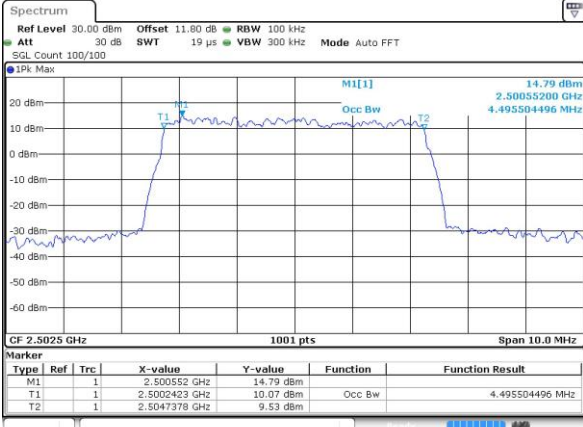

Highest Channel / 20MHz / QPSK

Date: 14 APR 2016 17:41:49

Highest Channel / 20MHz / 16QAM

Date: 14 APR 2016 17:41:59

Occupied Bandwidth

Mode	LTE Band 7 : 99%OBW(MHz)											
	1.4MHz		3MHz		5MHz		10MHz		15MHz		20MHz	
BW	QPSK	16QAM	QPSK	16QAM	QPSK	16QAM	QPSK	16QAM	QPSK	16QAM	QPSK	16QAM
Mod.	QPSK	16QAM	QPSK	16QAM	QPSK	16QAM	QPSK	16QAM	QPSK	16QAM	QPSK	16QAM
Lowest CH	-	-	-	-	4.5	4.48	9.01	9.03	13.58	13.49	18.38	18.46
Middle CH	-	-	-	-	4.51	4.48	9.03	9.01	13.4	13.43	18.3	18.42
Highest CH	-	-	-	-	4.49	4.49	9.01	8.99	13.4	13.4	18.38	18.3

LTE Band 7

Lowest Channel / 5MHz / QPSK

Date: 14 APR 2016 16:22:12

Lowest Channel / 5MHz / 16QAM

Date: 14 APR 2016 16:22:22

Middle Channel / 5MHz / QPSK

Date: 14 APR 2016 16:29:23

Middle Channel / 5MHz / 16QAM