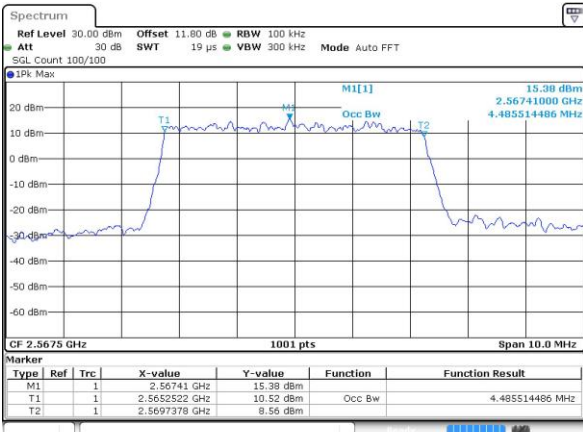

Highest Channel / 20MHz / QPSK

Date: 14 APR 2016 17:41:49

Highest Channel / 20MHz / 16QAM

Date: 14 APR 2016 17:41:59

Occupied Bandwidth

Mode	LTE Band 7 : 99%OBW(MHz)											
	1.4MHz		3MHz		5MHz		10MHz		15MHz		20MHz	
BW	QPSK	16QAM	QPSK	16QAM	QPSK	16QAM	QPSK	16QAM	QPSK	16QAM	QPSK	16QAM
Mod.	QPSK	16QAM	QPSK	16QAM	QPSK	16QAM	QPSK	16QAM	QPSK	16QAM	QPSK	16QAM
Lowest CH	-	-	-	-	4.5	4.48	9.01	9.03	13.58	13.49	18.38	18.46
Middle CH	-	-	-	-	4.51	4.48	9.03	9.01	13.4	13.43	18.3	18.42
Highest CH	-	-	-	-	4.49	4.49	9.01	8.99	13.4	13.4	18.38	18.3

LTE Band 7

Lowest Channel / 5MHz / QPSK

Date: 14 APR 2016 16:22:12

Lowest Channel / 5MHz / 16QAM

Date: 14 APR 2016 16:22:22

Middle Channel / 5MHz / QPSK

Date: 14 APR 2016 16:29:23

Middle Channel / 5MHz / 16QAM

Date: 14 APR 2016 16:29:33

Highest Channel / 5MHz / QPSK

Date: 14 APR 2016 16:31:55

Highest Channel / 5MHz / 16QAM

Date: 14 APR 2016 16:32:05

LTE Band 7

Lowest Channel / 10MHz / QPSK

Date: 14 APR 2016 16:39:06