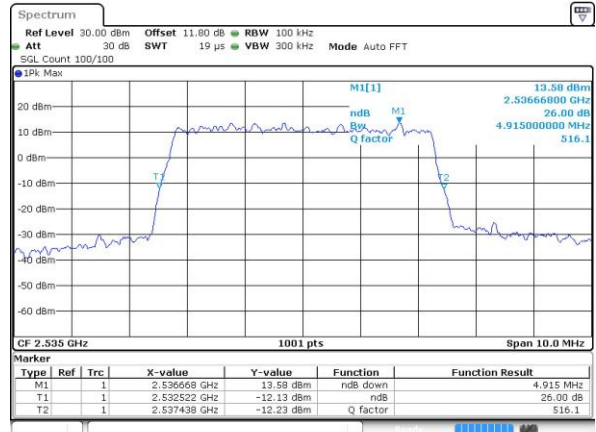

Highest Channel / Full RB

Date: 14 APR 2016 18:03:35

26dB Bandwidth

Mode	LTE Band 7 : 26dB BW(MHz)											
	1.4MHz		3MHz		5MHz		10MHz		15MHz		20MHz	
BW	QPSK	16QAM	QPSK	16QAM	QPSK	16QAM	QPSK	16QAM	QPSK	16QAM	QPSK	16QAM
Mod.	QPSK	16QAM	QPSK	16QAM	QPSK	16QAM	QPSK	16QAM	QPSK	16QAM	QPSK	16QAM
Lowest CH	-	-	-	-	4.91	4.84	9.87	9.89	14.21	14.39	20.14	20.34
Middle CH	-	-	-	-	4.95	4.92	9.71	9.71	14.36	14.36	20.18	20.02
Highest CH	-	-	-	-	4.90	4.88	9.79	9.73	14.39	14.63	20.18	20.34

LTE Band 7

Lowest Channel / 5MHz / QPSK

Date: 14 APR 2016 16:22:33

Lowest Channel / 5MHz / 16QAM

Date: 14 APR 2016 16:22:43

Middle Channel / 5MHz / QPSK

Date: 14 APR 2016 16:29:44

Middle Channel / 5MHz / 16QAM

Date: 14 APR 2016 16:29:54

Highest Channel / 5MHz / QPSK

Date: 14 APR 2016 16:32:16

Highest Channel / 5MHz / 16QAM

Date: 14 APR 2016 16:32:26

LTE Band 7

Lowest Channel / 10MHz / QPSK

Date: 14 APR 2016 16:39:27