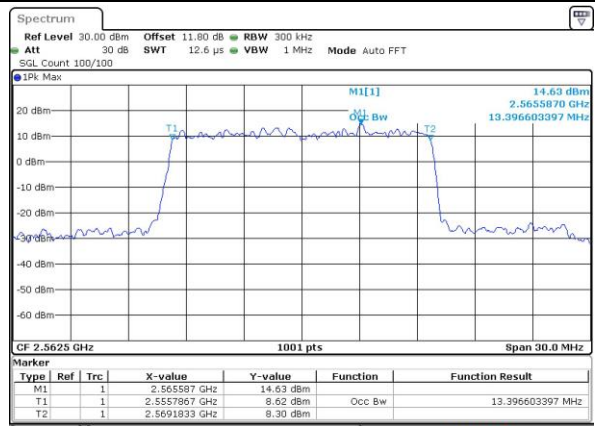

Highest Channel / 10MHz / 16QAM

Date: 14 APR 2016 16:49:00

LTE Band 7

Lowest Channel / 15MHz / QPSK

Date: 14 APR 2016 16:56:01

Lowest Channel / 15MHz / 16QAM

Date: 14 APR 2016 16:56:11

Middle Channel / 15MHz / QPSK

Date: 14 APR 2016 17:03:12

Middle Channel / 15MHz / 16QAM

Date: 14 APR 2016 17:03:23

Highest Channel / 15MHz / QPSK

Date: 14 APR 2016 17:24:33

Highest Channel / 15MHz / 16QAM

Date: 14 APR 2016 17:24:44

LTE Band 7