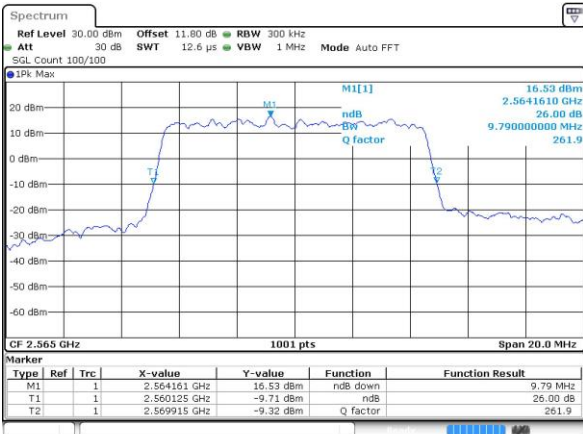

Date: 14 APR 2016 16:29:54

Highest Channel / 5MHz / QPSK

Date: 14 APR 2016 16:32:16

Highest Channel / 5MHz / 16QAM

Date: 14 APR 2016 16:32:26

LTE Band 7

Lowest Channel / 10MHz / QPSK

Date: 14 APR 2016 16:39:27

Lowest Channel / 10MHz / 16QAM

Date: 14 APR 2016 16:39:38

Middle Channel / 10MHz / QPSK

Date: 14 APR 2016 16:46:39

Middle Channel / 10MHz / 16QAM

Date: 14 APR 2016 16:46:49

Highest Channel / 10MHz / QPSK

Date: 14 APR 2016 16:49:10

Highest Channel / 10MHz / 16QAM

Date: 14 APR 2016 16:49:21

LTE Band 7

Lowest Channel / 15MHz / QPSK

Date: 14 APR 2016 16:56:22

Lowest Channel / 15MHz / 16QAM

Date: 14 APR 2016 16:56:32

Middle Channel / 15MHz / QPSK