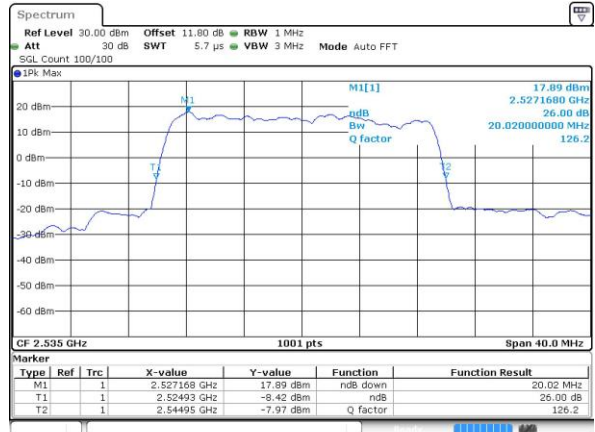

Date: 14 APR 2016 17:22:22

Middle Channel / 15MHz / 16QAM

Date: 14 APR 2016 17:22:33

Highest Channel / 15MHz / QPSK

Date: 14 APR 2016 17:24:54

Highest Channel / 15MHz / 16QAM

Date: 14 APR 2016 17:25:05

LTE Band 7

Lowest Channel / 20MHz / QPSK

Date: 14 APR 2016 17:32:06

Lowest Channel / 20MHz / 16QAM

Date: 14 APR 2016 17:32:16

Middle Channel / 20MHz / QPSK

Date: 14 APR 2016 17:39:17

Middle Channel / 20MHz / 16QAM

Date: 14 APR 2016 17:39:27

Highest Channel / 20MHz / QPSK

Date: 14 APR 2016 17:41:49

Highest Channel / 20MHz / 16QAM

Date: 14 APR 2016 17:41:59

Occupied Bandwidth

Mode	LTE Band 7 : 99%OBW(MHz)											
	1.4MHz		3MHz		5MHz		10MHz		15MHz		20MHz	
BW	QPSK	16QAM	QPSK	16QAM	QPSK	16QAM	QPSK	16QAM	QPSK	16QAM	QPSK	16QAM
Mod.	QPSK	16QAM	QPSK	16QAM	QPSK	16QAM	QPSK	16QAM	QPSK	16QAM	QPSK	16QAM
Lowest CH	-	-	-	-	4.5	4.48	9.01	9.03	13.58	13.49	18.38	18.46
Middle CH	-	-	-	-	4.51	4.48	9.03	9.01	13.4	13.43	18.3	18.42
Highest CH	-	-	-	-	4.49	4.49	9.01	8.99	13.4	13.4	18.38	18.3