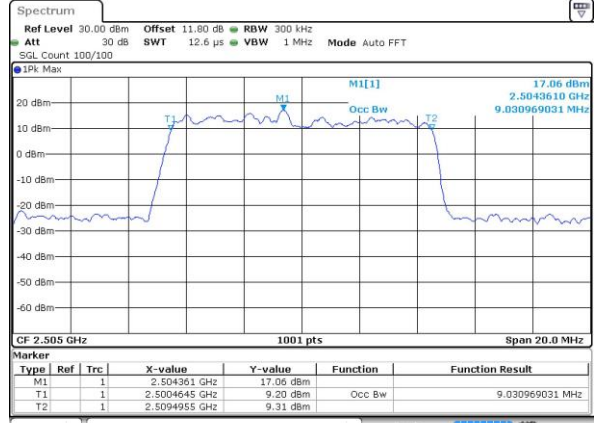

LTE Band 7

Lowest Channel / 5MHz / QPSK

Date: 14 APR 2016 16:22:12

Lowest Channel / 5MHz / 16QAM

Date: 14 APR 2016 16:22:22

Middle Channel / 5MHz / QPSK

Date: 14 APR 2016 16:29:23

Middle Channel / 5MHz / 16QAM

Date: 14 APR 2016 16:29:33

Highest Channel / 5MHz / QPSK

Date: 14 APR 2016 16:31:55

Highest Channel / 5MHz / 16QAM

Date: 14 APR 2016 16:32:05

LTE Band 7

Lowest Channel / 10MHz / QPSK

Date: 14 APR 2016 16:39:06

Lowest Channel / 10MHz / 16QAM

Date: 14 APR 2016 16:39:17

Middle Channel / 10MHz / QPSK

Date: 14 APR 2016 16:46:17

Middle Channel / 10MHz / 16QAM

Date: 14 APR 2016 16:46:28

Highest Channel / 10MHz / QPSK

Date: 14 APR 2016 16:46:49