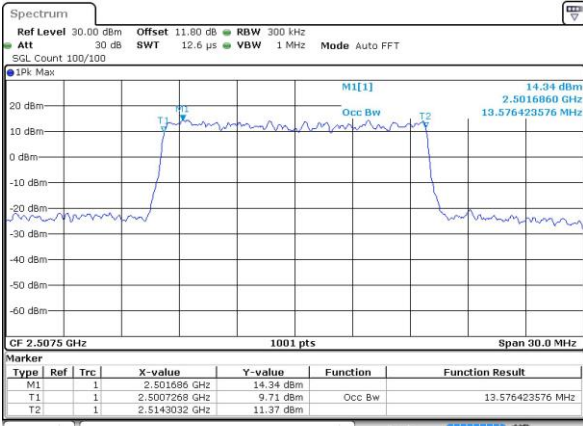

Highest Channel / 10MHz / 16QAM

Date: 14 APR 2016 16:49:00

LTE Band 7

Lowest Channel / 15MHz / QPSK

Date: 14 APR 2016 16:56:01

Lowest Channel / 15MHz / 16QAM

Date: 14 APR 2016 16:56:11

Middle Channel / 15MHz / QPSK

Date: 14 APR 2016 17:03:12

Middle Channel / 15MHz / 16QAM

Date: 14 APR 2016 17:03:23

Highest Channel / 15MHz / QPSK

Date: 14 APR 2016 17:24:33

Highest Channel / 15MHz / 16QAM

Date: 14 APR 2016 17:24:44

LTE Band 7