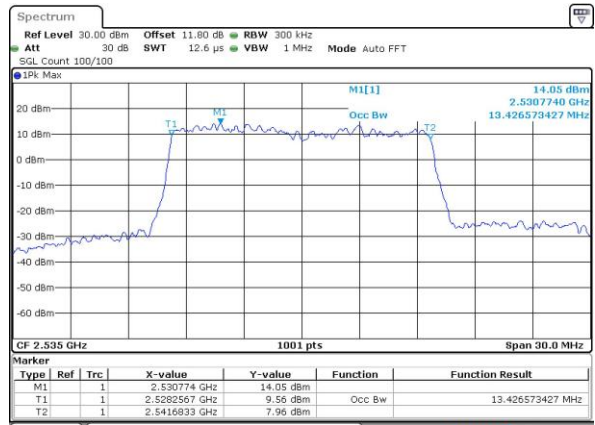

Lowest Channel / 10MHz / 16QAM

Date: 14 APR 2016 16:39:17

Middle Channel / 10MHz / QPSK

Date: 14 APR 2016 16:46:17

Middle Channel / 10MHz / 16QAM

Date: 14 APR 2016 16:46:28

Highest Channel / 10MHz / QPSK

Date: 14 APR 2016 16:46:49

Highest Channel / 10MHz / 16QAM

Date: 14 APR 2016 16:49:00

LTE Band 7

Lowest Channel / 15MHz / QPSK

Date: 14 APR 2016 16:56:01

Lowest Channel / 15MHz / 16QAM

Date: 14 APR 2016 16:56:11

Middle Channel / 15MHz / QPSK

Date: 14 APR 2016 17:03:12

Middle Channel / 15MHz / 16QAM

Date: 14 APR 2016 17:03:23

Highest Channel / 15MHz / QPSK

Date: 14 APR 2016 17:24:33

Highest Channel / 15MHz / 16QAM

Date: 14 APR 2016 17:24:44

LTE Band 7