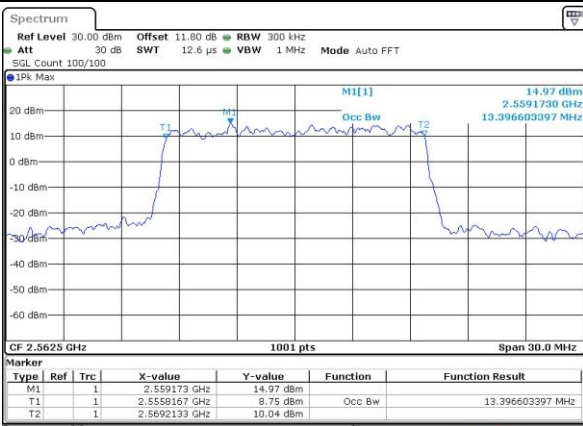

Highest Channel / 10MHz / 16QAM

Date: 14 APR 2016 16:49:00

LTE Band 7

Lowest Channel / 15MHz / QPSK

Date: 14 APR 2016 16:56:01

Lowest Channel / 15MHz / 16QAM

Date: 14 APR 2016 16:56:11

Middle Channel / 15MHz / QPSK

Date: 14 APR 2016 17:03:12

Middle Channel / 15MHz / 16QAM

Date: 14 APR 2016 17:03:23

Highest Channel / 15MHz / QPSK

Date: 14 APR 2016 17:24:33

Highest Channel / 15MHz / 16QAM

Date: 14 APR 2016 17:24:44

LTE Band 7