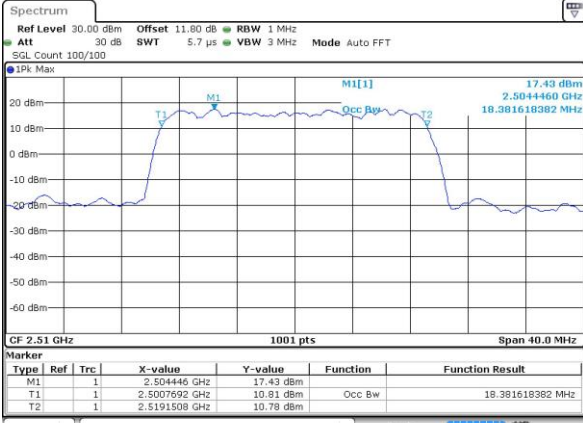

LTE Band 7

Lowest Channel / 20MHz / QPSK

Date: 14 APR 2016 17:31:45