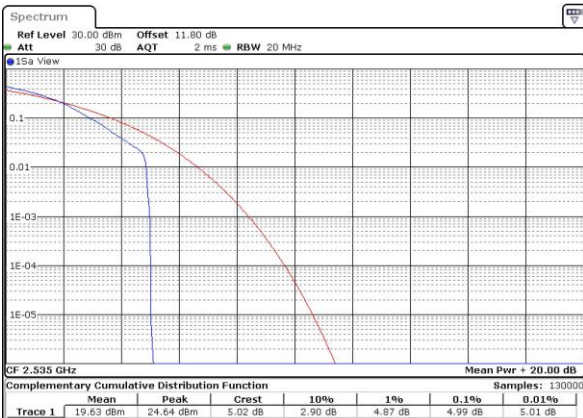

Date: 14 APR 2016 18:04:53

Highest Channel / 1RB

Date: 14 APR 2016 18:05:03

Highest Channel / Full RB

Date: 14 APR 2016 18:05:13

LTE Band 7 / 20MHz / 16QAM

Lowest Channel / 1RB

Date: 14 APR 2016 18:02:33

Lowest Channel / Full RB

Date: 14 APR 2016 18:02:43

Middle Channel / 1RB

Date: 14 APR 2016 18:02:54

Middle Channel / Full RB

Date: 14 APR 2016 18:03:04

Highest Channel / 1RB

Date: 14 APR 2016 18:03:23

Highest Channel / Full RB

Date: 14 APR 2016 18:03:35

26dB Bandwidth

Mode	LTE Band 7 : 26dB BW(MHz)											
	1.4MHz		3MHz		5MHz		10MHz		15MHz		20MHz	
BW	QPSK	16QAM	QPSK	16QAM	QPSK	16QAM	QPSK	16QAM	QPSK	16QAM	QPSK	16QAM
Mod.	QPSK	16QAM	QPSK	16QAM	QPSK	16QAM	QPSK	16QAM	QPSK	16QAM	QPSK	16QAM
Lowest CH	-	-	-	-	4.91	4.84	9.87	9.89	14.21	14.39	20.14	20.34
Middle CH	-	-	-	-	4.95	4.92	9.71	9.71	14.36	14.36	20.18	20.02
Highest CH	-	-	-	-	4.90	4.88	9.79	9.73	14.39	14.63	20.18	20.34