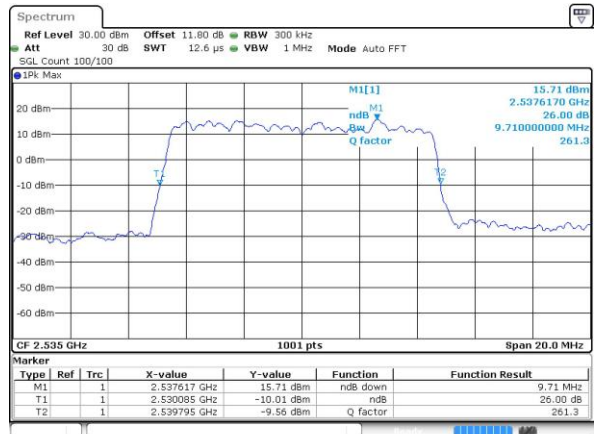

Date: 14 APR 2016 16:29:54

Highest Channel / 5MHz / QPSK

Date: 14 APR 2016 16:32:16

Highest Channel / 5MHz / 16QAM

Date: 14 APR 2016 16:32:26

LTE Band 7

Lowest Channel / 10MHz / QPSK

Date: 14 APR 2016 16:39:27

Lowest Channel / 10MHz / 16QAM

Date: 14 APR 2016 16:39:38

Middle Channel / 10MHz / QPSK

Date: 14 APR 2016 16:46:39

Middle Channel / 10MHz / 16QAM

Date: 14 APR 2016 16:46:49

Highest Channel / 10MHz / QPSK

Date: 14 APR 2016 16:49:10

Highest Channel / 10MHz / 16QAM

Date: 14 APR 2016 16:49:21

LTE Band 7

Lowest Channel / 15MHz / QPSK

Date: 14 APR 2016 16:56:22

Lowest Channel / 15MHz / 16QAM

Date: 14 APR 2016 16:56:32

Middle Channel / 15MHz / QPSK