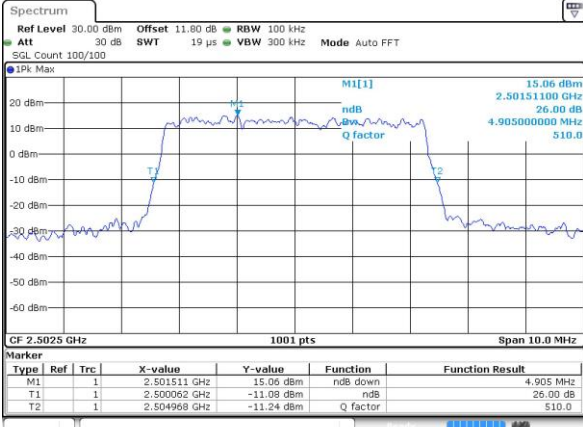

Lowest Channel / Full RB

Date: 14 APR 2016 18:02:43

Middle Channel / 1RB

Date: 14 APR 2016 18:02:54

Middle Channel / Full RB

Date: 14 APR 2016 18:03:04

Highest Channel / 1RB

Date: 14 APR 2016 18:03:23

Highest Channel / Full RB

Date: 14 APR 2016 18:03:35

26dB Bandwidth

Mode	LTE Band 7 : 26dB BW(MHz)											
	1.4MHz		3MHz		5MHz		10MHz		15MHz		20MHz	
BW	QPSK	16QAM	QPSK	16QAM	QPSK	16QAM	QPSK	16QAM	QPSK	16QAM	QPSK	16QAM
Mod.	QPSK	16QAM	QPSK	16QAM	QPSK	16QAM	QPSK	16QAM	QPSK	16QAM	QPSK	16QAM
Lowest CH	-	-	-	-	4.91	4.84	9.87	9.89	14.21	14.39	20.14	20.34
Middle CH	-	-	-	-	4.95	4.92	9.71	9.71	14.36	14.36	20.18	20.02
Highest CH	-	-	-	-	4.90	4.88	9.79	9.73	14.39	14.63	20.18	20.34

LTE Band 7

Lowest Channel / 5MHz / QPSK

Date: 14 APR 2016 16:22:33

Lowest Channel / 5MHz / 16QAM

Date: 14 APR 2016 16:22:43

Middle Channel / 5MHz / QPSK

Date: 14 APR 2016 16:29:44

Middle Channel / 5MHz / 16QAM

Date: 14 APR 2016 16:29:54

Highest Channel / 5MHz / QPSK

Date: 14 APR 2016 16:32:16

Highest Channel / 5MHz / 16QAM

Date: 14 APR 2016 16:32:26

LTE Band 7

Lowest Channel / 10MHz / QPSK

Date: 14 APR 2016 16:39:27