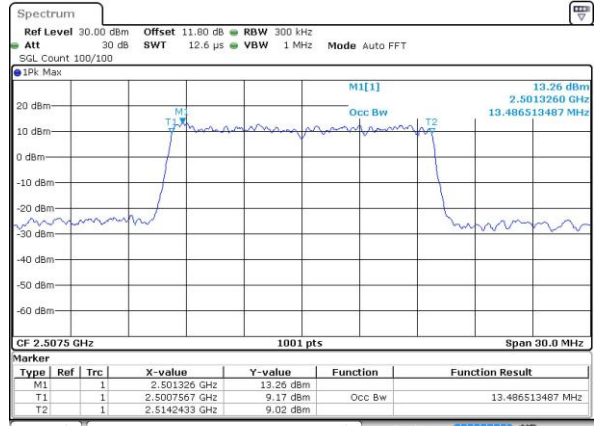

Highest Channel / 10MHz / 16QAM

Date: 14 APR 2016 16:49:00

LTE Band 7

Lowest Channel / 15MHz / QPSK

Date: 14 APR 2016 16:56:01

Lowest Channel / 15MHz / 16QAM

Date: 14 APR 2016 16:56:11

Middle Channel / 15MHz / QPSK

Date: 14 APR 2016 17:03:12

Middle Channel / 15MHz / 16QAM

Date: 14 APR 2016 17:03:23

Highest Channel / 15MHz / QPSK

Date: 14 APR 2016 17:24:33

Highest Channel / 15MHz / 16QAM

Date: 14 APR 2016 17:24:44

LTE Band 7