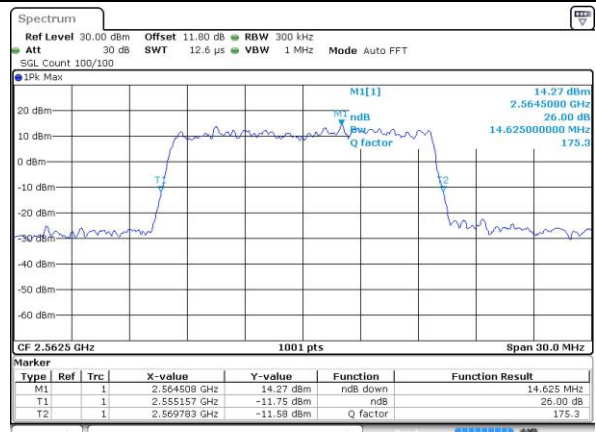

Date: 14 APR 2016 17:22:22

Middle Channel / 15MHz / 16QAM

Date: 14 APR 2016 17:22:33

Highest Channel / 15MHz / QPSK

Date: 14 APR 2016 17:24:54

Highest Channel / 15MHz / 16QAM

Date: 14 APR 2016 17:25:05

LTE Band 7