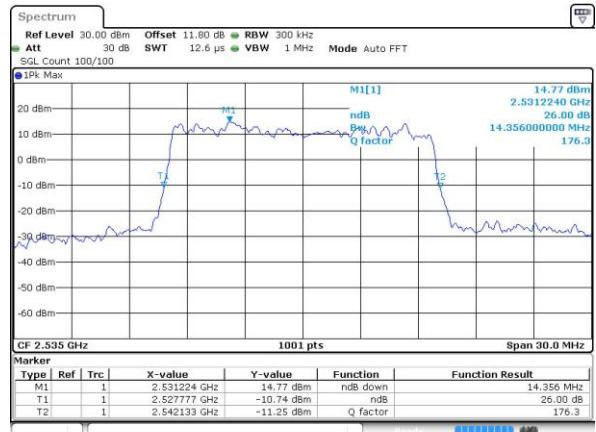

Highest Channel / 10MHz / 16QAM

Date: 14 APR 2016 16:49:21

LTE Band 7

Lowest Channel / 15MHz / QPSK

Date: 14 APR 2016 16:56:22

Lowest Channel / 15MHz / 16QAM

Date: 14 APR 2016 16:56:32

Middle Channel / 15MHz / QPSK

Date: 14 APR 2016 17:22:22

Middle Channel / 15MHz / 16QAM

Date: 14 APR 2016 17:22:33

Highest Channel / 15MHz / QPSK

Date: 14 APR 2016 17:24:54

Highest Channel / 15MHz / 16QAM

Date: 14 APR 2016 17:25:05

LTE Band 7