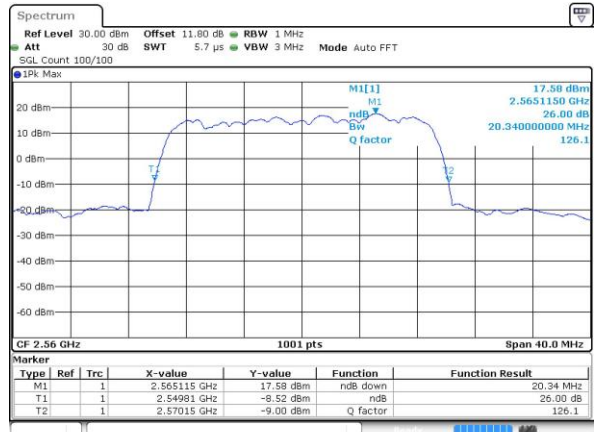

Date: 14 APR 2016 17:22:22

Middle Channel / 15MHz / 16QAM

Date: 14 APR 2016 17:22:33

Highest Channel / 15MHz / QPSK

Date: 14 APR 2016 17:24:54

Highest Channel / 15MHz / 16QAM

Date: 14 APR 2016 17:25:05

LTE Band 7

Lowest Channel / 20MHz / QPSK

Date: 14 APR 2016 17:32:06

Lowest Channel / 20MHz / 16QAM

Date: 14 APR 2016 17:32:16

Middle Channel / 20MHz / QPSK

Date: 14 APR 2016 17:39:17

Middle Channel / 20MHz / 16QAM

Date: 14 APR 2016 17:39:27

Highest Channel / 20MHz / QPSK

Date: 14 APR 2016 17:41:49

Highest Channel / 20MHz / 16QAM

Date: 14 APR 2016 17:41:59

Occupied Bandwidth

Mode	LTE Band 7 : 99%OBW(MHz)											
	1.4MHz		3MHz		5MHz		10MHz		15MHz		20MHz	
BW	QPSK	16QAM	QPSK	16QAM	QPSK	16QAM	QPSK	16QAM	QPSK	16QAM	QPSK	16QAM
Mod.	QPSK	16QAM	QPSK	16QAM	QPSK	16QAM	QPSK	16QAM	QPSK	16QAM	QPSK	16QAM
Lowest CH	-	-	-	-	4.5	4.48	9.01	9.03	13.58	13.49	18.38	18.46
Middle CH	-	-	-	-	4.51	4.48	9.03	9.01	13.4	13.43	18.3	18.42
Highest CH	-	-	-	-	4.49	4.49	9.01	8.99	13.4	13.4	18.38	18.3