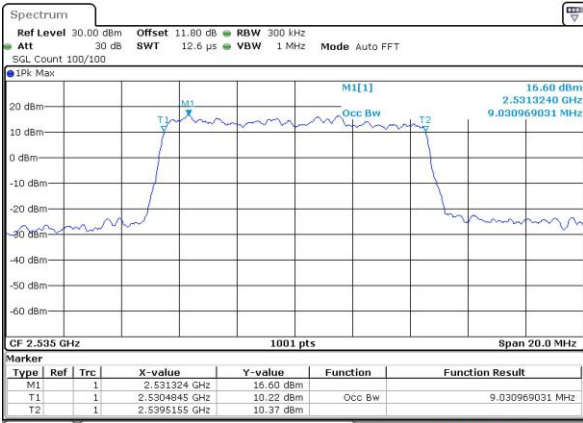

LTE Band 7

Lowest Channel / 5MHz / QPSK

Date: 14 APR 2016 16:22:12

Lowest Channel / 5MHz / 16QAM

Date: 14 APR 2016 16:22:22

Middle Channel / 5MHz / QPSK

Date: 14 APR 2016 16:29:23

Middle Channel / 5MHz / 16QAM

Date: 14 APR 2016 16:29:33

Highest Channel / 5MHz / QPSK

Date: 14 APR 2016 16:31:55

Highest Channel / 5MHz / 16QAM

Date: 14 APR 2016 16:32:05

LTE Band 7

Lowest Channel / 10MHz / QPSK

Date: 14 APR 2016 16:39:06

Lowest Channel / 10MHz / 16QAM

Date: 14 APR 2016 16:39:17

Middle Channel / 10MHz / QPSK

Date: 14 APR 2016 16:46:17

Middle Channel / 10MHz / 16QAM

Date: 14 APR 2016 16:46:28

Highest Channel / 10MHz / QPSK

Date: 14 APR 2016 16:46:49