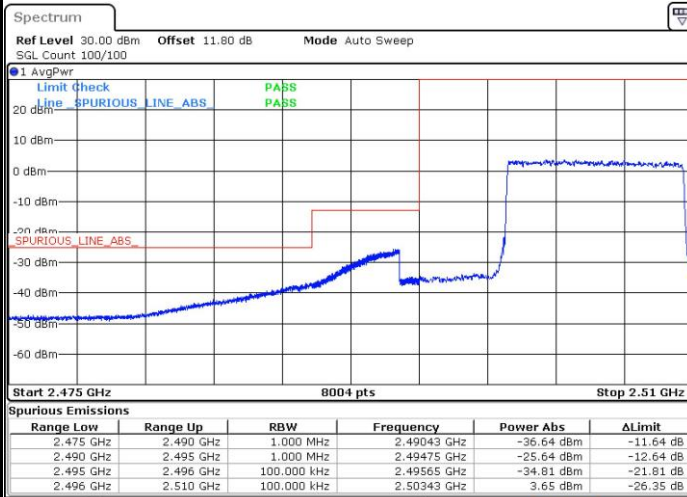

Highest Channel / 20MHz / QPSK

Date: 14 APR 2016 17:41:28

Highest Channel / 20MHz / 16QAM

Date: 14 APR 2016 17:41:38

Conducted Band Edge

LTE Band 7 / 5MHz / QPSK

Lowest Band Edge / 1 RB

Highest Band Edge / 1 RB

Lowest Band Edge / Full RB

Highest Band Edge / Full RB

LTE Band 7 / 5MHz / 16QAM

Lowest Band Edge / 1 RB

Date: 14 APR 2016 16:25:02

Highest Band Edge / 1 RB

Date: 14 APR 2016 16:34:46

Lowest Band Edge / Full RB

Date: 14 APR 2016 16:27:22

Highest Band Edge / Full RB

Date: 14 APR 2016 16:37:05

LTE Band 7 / 10MHz / QPSK

Lowest Band Edge / 1 RB

Date: 14 APR 2016 16:40:47

Highest Band Edge / 1 RB

Date: 14 APR 2016 16:50:30

Lowest Band Edge / Full RB

Date: 14 APR 2016 16:43:07

Highest Band Edge / Full RB

Date: 14 APR 2016 16:52:50