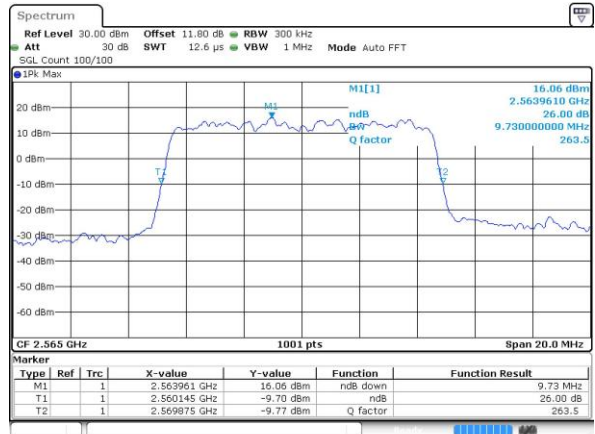

Date: 14 APR 2016 16:29:54

Highest Channel / 5MHz / QPSK

Date: 14 APR 2016 16:32:16

Highest Channel / 5MHz / 16QAM

Date: 14 APR 2016 16:32:26

LTE Band 7

Lowest Channel / 10MHz / QPSK

Date: 14 APR 2016 16:39:27

Lowest Channel / 10MHz / 16QAM

Date: 14 APR 2016 16:39:38

Middle Channel / 10MHz / QPSK

Date: 14 APR 2016 16:46:39

Middle Channel / 10MHz / 16QAM

Date: 14 APR 2016 16:46:49

Highest Channel / 10MHz / QPSK

Date: 14 APR 2016 16:49:10

Highest Channel / 10MHz / 16QAM

Date: 14 APR 2016 16:49:21

LTE Band 7

Lowest Channel / 15MHz / QPSK

Date: 14 APR 2016 16:56:22

Lowest Channel / 15MHz / 16QAM

Date: 14 APR 2016 16:56:32

Middle Channel / 15MHz / QPSK