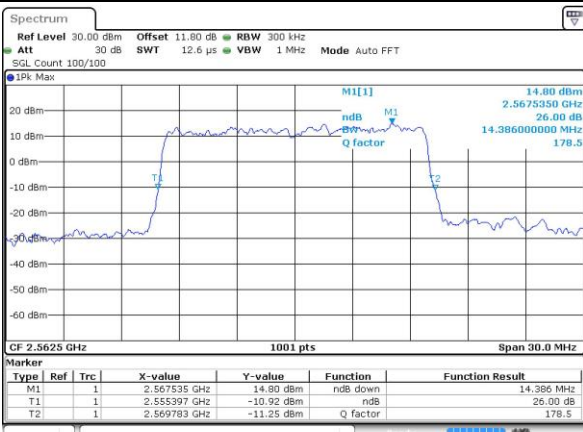

Highest Channel / 10MHz / 16QAM

Date: 14 APR 2016 16:49:21

LTE Band 7

Lowest Channel / 15MHz / QPSK

Date: 14 APR 2016 16:56:22

Lowest Channel / 15MHz / 16QAM

Date: 14 APR 2016 16:56:32

Middle Channel / 15MHz / QPSK

Date: 14 APR 2016 17:22:22

Middle Channel / 15MHz / 16QAM

Date: 14 APR 2016 17:22:33

Highest Channel / 15MHz / QPSK

Date: 14 APR 2016 17:24:54

Highest Channel / 15MHz / 16QAM

Date: 14 APR 2016 17:25:05

LTE Band 7