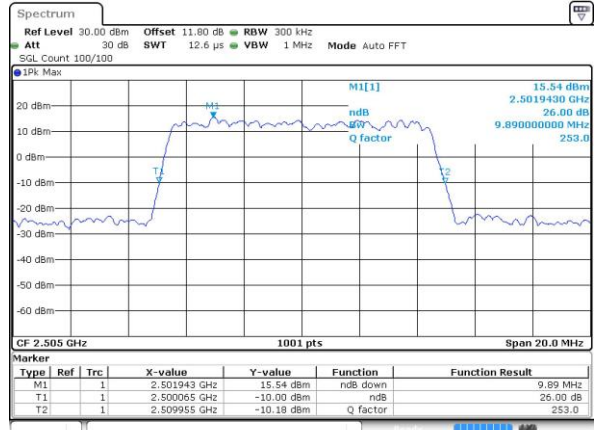

Lowest Channel / 10MHz / 16QAM

Date: 14 APR 2016 16:39:38