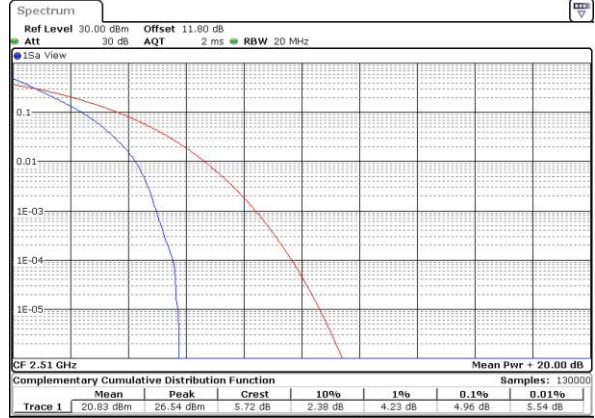

LTE Band 7 / 20MHz / QPSK

Lowest Channel / 1RB

Date: 14 APR 2016 18:04:04

Lowest Channel / Full RB

Date: 14 APR 2016 18:04:14

Middle Channel / 1RB

Date: 14 APR 2016 18:04:25

Middle Channel / Full RB

Date: 14 APR 2016 18:04:53

Highest Channel / 1RB

Date: 14 APR 2016 18:05:03

Highest Channel / Full RB

Date: 14 APR 2016 18:05:13

LTE Band 7 / 20MHz / 16QAM

Lowest Channel / 1RB

Date: 14 APR 2016 18:02:33