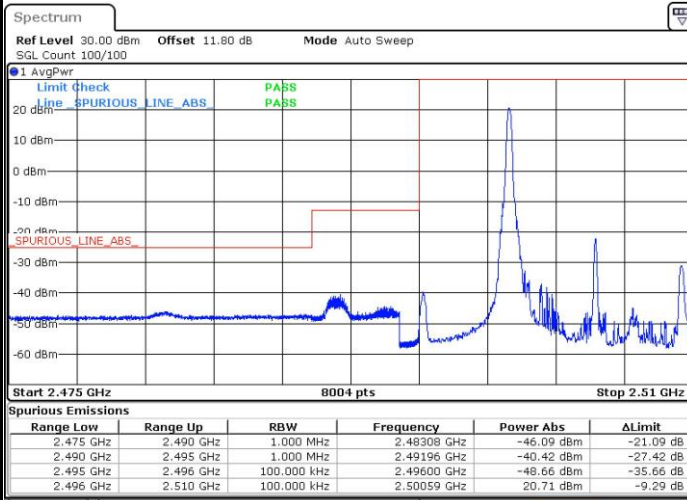

Highest Channel / 20MHz / QPSK

Date: 14 APR 2016 17:41:28

Highest Channel / 20MHz / 16QAM

Date: 14 APR 2016 17:41:38

Conducted Band Edge

LTE Band 7 / 5MHz / QPSK

Lowest Band Edge / 1 RB

Highest Band Edge / 1 RB

Lowest Band Edge / Full RB

Highest Band Edge / Full RB

LTE Band 7 / 5MHz / 16QAM

Lowest Band Edge / 1 RB

Date: 14 APR 2016 16:25:02

Highest Band Edge / 1 RB

Date: 14 APR 2016 16:34:46

Lowest Band Edge / Full RB

Date: 14 APR 2016 16:27:22

Highest Band Edge / Full RB

Date: 14 APR 2016 16:37:05

LTE Band 7 / 10MHz / QPSK

Lowest Band Edge / 1 RB

Date: 14 APR 2016 16:40:47

Highest Band Edge / 1 RB

Date: 14 APR 2016 16:50:30

Lowest Band Edge / Full RB

Date: 14 APR 2016 16:43:07

Highest Band Edge / Full RB

Date: 14 APR 2016 16:52:50