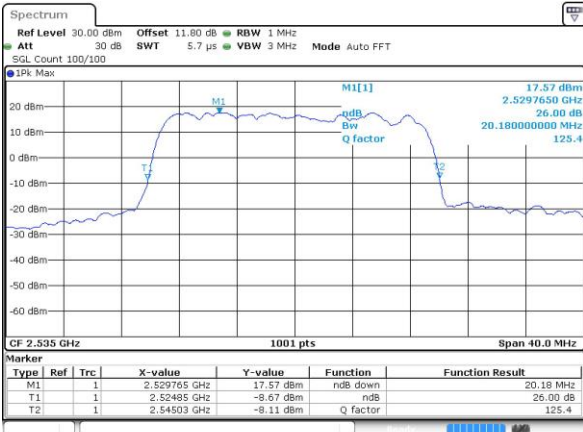

Date: 14 APR 2016 17:22:22

Middle Channel / 15MHz / 16QAM

Date: 14 APR 2016 17:22:33

Highest Channel / 15MHz / QPSK

Date: 14 APR 2016 17:24:54

Highest Channel / 15MHz / 16QAM

Date: 14 APR 2016 17:25:05

LTE Band 7

Lowest Channel / 20MHz / QPSK

Date: 14 APR 2016 17:32:06

Lowest Channel / 20MHz / 16QAM

Date: 14 APR 2016 17:32:16

Middle Channel / 20MHz / QPSK

Date: 14 APR 2016 17:39:17

Middle Channel / 20MHz / 16QAM

Date: 14 APR 2016 17:39:27

Highest Channel / 20MHz / QPSK

Date: 14 APR 2016 17:41:49

Highest Channel / 20MHz / 16QAM

Date: 14 APR 2016 17:41:59

Occupied Bandwidth

Mode	LTE Band 7 : 99%OBW(MHz)											
	1.4MHz		3MHz		5MHz		10MHz		15MHz		20MHz	
BW	QPSK	16QAM	QPSK	16QAM	QPSK	16QAM	QPSK	16QAM	QPSK	16QAM	QPSK	16QAM
Mod.	QPSK	16QAM	QPSK	16QAM	QPSK	16QAM	QPSK	16QAM	QPSK	16QAM	QPSK	16QAM
Lowest CH	-	-	-	-	4.5	4.48	9.01	9.03	13.58	13.49	18.38	18.46
Middle CH	-	-	-	-	4.51	4.48	9.03	9.01	13.4	13.43	18.3	18.42
Highest CH	-	-	-	-	4.49	4.49	9.01	8.99	13.4	13.4	18.38	18.3