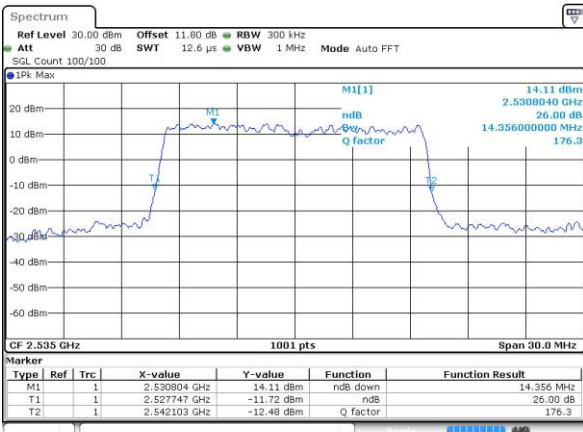

Highest Channel / 10MHz / 16QAM

Date: 14 APR 2016 16:49:21

LTE Band 7

Lowest Channel / 15MHz / QPSK

Date: 14 APR 2016 16:56:22

Lowest Channel / 15MHz / 16QAM

Date: 14 APR 2016 16:56:32

Middle Channel / 15MHz / QPSK

Date: 14 APR 2016 17:22:22

Middle Channel / 15MHz / 16QAM

Date: 14 APR 2016 17:22:33

Highest Channel / 15MHz / QPSK

Date: 14 APR 2016 17:24:54

Highest Channel / 15MHz / 16QAM

Date: 14 APR 2016 17:25:05

LTE Band 7