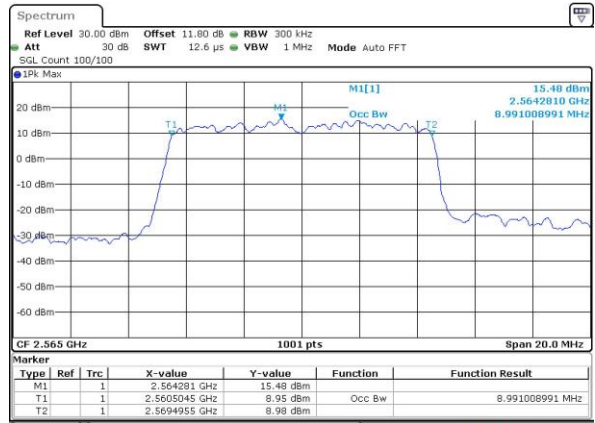

Date: 14 APR 2016 16:29:33

Highest Channel / 5MHz / QPSK

Date: 14 APR 2016 16:31:55

Highest Channel / 5MHz / 16QAM

Date: 14 APR 2016 16:32:05

LTE Band 7

Lowest Channel / 10MHz / QPSK

Date: 14 APR 2016 16:39:06

Lowest Channel / 10MHz / 16QAM

Date: 14 APR 2016 16:39:17

Middle Channel / 10MHz / QPSK

Date: 14 APR 2016 16:46:17

Middle Channel / 10MHz / 16QAM

Date: 14 APR 2016 16:46:28

Highest Channel / 10MHz / QPSK

Date: 14 APR 2016 16:46:49

Highest Channel / 10MHz / 16QAM

Date: 14 APR 2016 16:49:00

LTE Band 7

Lowest Channel / 15MHz / QPSK

Date: 14 APR 2016 16:56:01

Lowest Channel / 15MHz / 16QAM

Date: 14 APR 2016 16:56:11

Middle Channel / 15MHz / QPSK