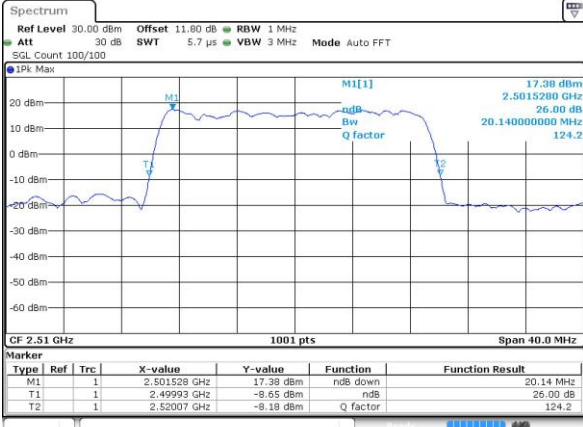

LTE Band 7

Lowest Channel / 20MHz / QPSK

Date: 14 APR 2016 17:32:06