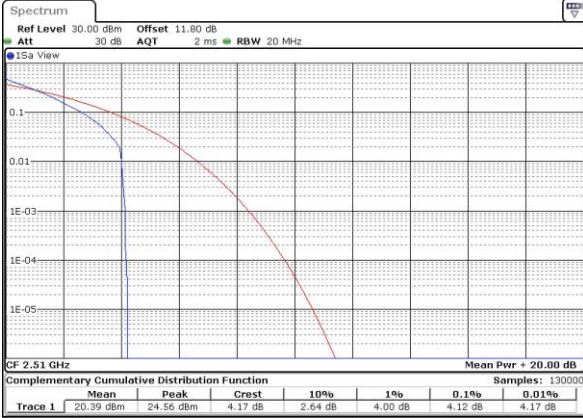

LTE Band 7 / 20MHz / QPSK

Lowest Channel / 1RB

Date: 14 APR 2016 18:04:04

Lowest Channel / Full RB

Date: 14 APR 2016 18:04:14

Middle Channel / 1RB

Date: 14 APR 2016 18:04:25

Middle Channel / Full RB

Date: 14 APR 2016 18:04:53

Highest Channel / 1RB

Date: 14 APR 2016 18:05:03

Highest Channel / Full RB

Date: 14 APR 2016 18:05:13

LTE Band 7 / 20MHz / 16QAM

Lowest Channel / 1RB

Date: 14 APR 2016 18:02:33

Highest Channel / Full RB

Date: 14 APR 2016 18:03:35

26dB Bandwidth

Mode	LTE Band 7 : 26dB BW(MHz)											
	1.4MHz		3MHz		5MHz		10MHz		15MHz		20MHz	
BW	QPSK	16QAM	QPSK	16QAM	QPSK	16QAM	QPSK	16QAM	QPSK	16QAM	QPSK	16QAM
Mod.	QPSK	16QAM	QPSK	16QAM	QPSK	16QAM	QPSK	16QAM	QPSK	16QAM	QPSK	16QAM
Lowest CH	-	-	-	-	4.91	4.84	9.87	9.89	14.21	14.39	20.14	20.34
Middle CH	-	-	-	-	4.95	4.92	9.71	9.71	14.36	14.36	20.18	20.02
Highest CH	-	-	-	-	4.90	4.88	9.79	9.73	14.39	14.63	20.18	20.34