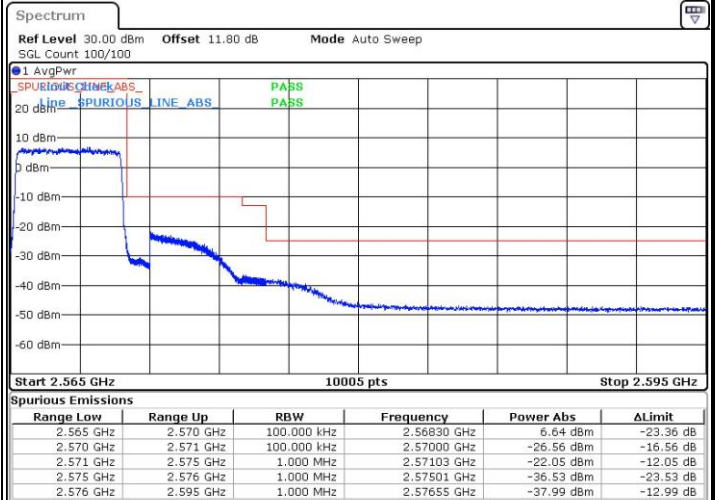

Highest Channel / 20MHz / QPSK

Date: 14 APR 2016 17:41:28

Highest Channel / 20MHz / 16QAM

Date: 14 APR 2016 17:41:38

Conducted Band Edge

LTE Band 7 / 5MHz / QPSK

Lowest Band Edge / 1 RB

Highest Band Edge / 1 RB

Lowest Band Edge / Full RB

Highest Band Edge / Full RB

LTE Band 7 / 5MHz / 16QAM

Lowest Band Edge / 1 RB

Date: 14 APR 2016 16:25:02

Highest Band Edge / 1 RB

Date: 14 APR 2016 16:34:46

Lowest Band Edge / Full RB

Date: 14 APR 2016 16:27:22

Highest Band Edge / Full RB

Date: 14 APR 2016 16:37:05

LTE Band 7 / 10MHz / QPSK

Lowest Band Edge / 1 RB

Date: 14 APR 2016 16:40:47

Highest Band Edge / 1 RB

Date: 14 APR 2016 16:50:30

Lowest Band Edge / Full RB

Date: 14 APR 2016 16:43:07

Highest Band Edge / Full RB

Date: 14 APR 2016 16:52:50