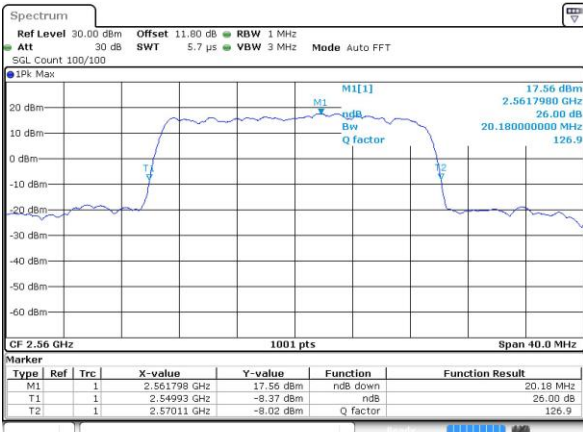

Date: 14 APR 2016 17:22:22

Middle Channel / 15MHz / 16QAM

Date: 14 APR 2016 17:22:33

Highest Channel / 15MHz / QPSK

Date: 14 APR 2016 17:24:54

Highest Channel / 15MHz / 16QAM

Date: 14 APR 2016 17:25:05

LTE Band 7

Lowest Channel / 20MHz / QPSK

Date: 14 APR 2016 17:32:06

Lowest Channel / 20MHz / 16QAM

Date: 14 APR 2016 17:32:16

Middle Channel / 20MHz / QPSK

Date: 14 APR 2016 17:39:17

Middle Channel / 20MHz / 16QAM

Date: 14 APR 2016 17:39:27

Highest Channel / 20MHz / QPSK

Date: 14 APR 2016 17:41:49

Highest Channel / 20MHz / 16QAM

Date: 14 APR 2016 17:41:59

Occupied Bandwidth

Mode	LTE Band 7 : 99%OBW(MHz)											
	1.4MHz		3MHz		5MHz		10MHz		15MHz		20MHz	
BW	QPSK	16QAM	QPSK	16QAM	QPSK	16QAM	QPSK	16QAM	QPSK	16QAM	QPSK	16QAM
Mod.	QPSK	16QAM	QPSK	16QAM	QPSK	16QAM	QPSK	16QAM	QPSK	16QAM	QPSK	16QAM
Lowest CH	-	-	-	-	4.5	4.48	9.01	9.03	13.58	13.49	18.38	18.46
Middle CH	-	-	-	-	4.51	4.48	9.03	9.01	13.4	13.43	18.3	18.42
Highest CH	-	-	-	-	4.49	4.49	9.01	8.99	13.4	13.4	18.38	18.3