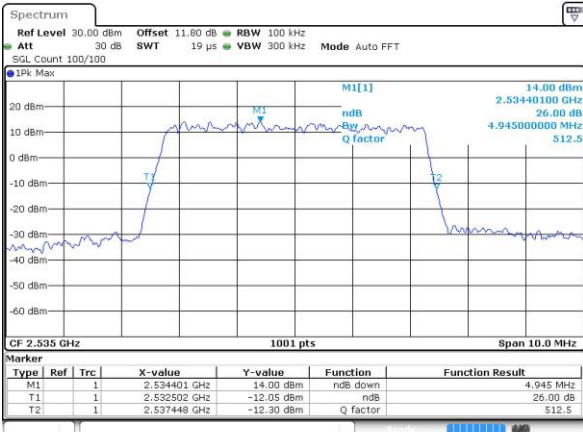

Highest Channel / Full RB

Date: 14 APR 2016 18:03:35

26dB Bandwidth

Mode	LTE Band 7 : 26dB BW(MHz)											
	1.4MHz		3MHz		5MHz		10MHz		15MHz		20MHz	
BW	QPSK	16QAM	QPSK	16QAM	QPSK	16QAM	QPSK	16QAM	QPSK	16QAM	QPSK	16QAM
Mod.	QPSK	16QAM	QPSK	16QAM	QPSK	16QAM	QPSK	16QAM	QPSK	16QAM	QPSK	16QAM
Lowest CH	-	-	-	-	4.91	4.84	9.87	9.89	14.21	14.39	20.14	20.34
Middle CH	-	-	-	-	4.95	4.92	9.71	9.71	14.36	14.36	20.18	20.02
Highest CH	-	-	-	-	4.90	4.88	9.79	9.73	14.39	14.63	20.18	20.34

LTE Band 7

Lowest Channel / 5MHz / QPSK

Date: 14 APR 2016 16:22:33

Lowest Channel / 5MHz / 16QAM

Date: 14 APR 2016 16:22:43

Middle Channel / 5MHz / QPSK

Date: 14 APR 2016 16:29:44

Middle Channel / 5MHz / 16QAM

Date: 14 APR 2016 16:29:54

Highest Channel / 5MHz / QPSK

Date: 14 APR 2016 16:32:16

Highest Channel / 5MHz / 16QAM

Date: 14 APR 2016 16:32:26

LTE Band 7

Lowest Channel / 10MHz / QPSK

Date: 14 APR 2016 16:39:27