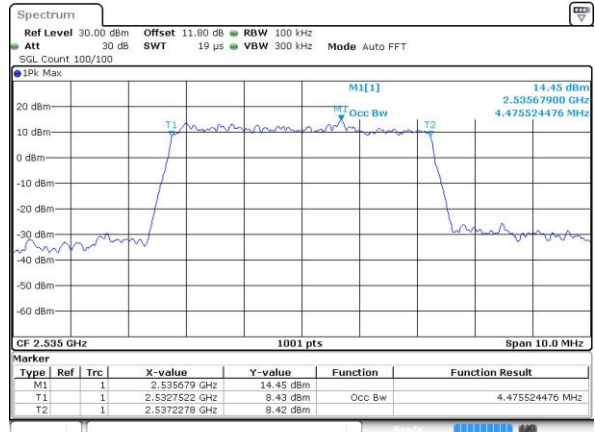

Highest Channel / 20MHz / QPSK

Date: 14 APR 2016 17:41:49

Highest Channel / 20MHz / 16QAM

Date: 14 APR 2016 17:41:59

Occupied Bandwidth

Mode	LTE Band 7 : 99%OBW(MHz)											
	1.4MHz		3MHz		5MHz		10MHz		15MHz		20MHz	
BW	QPSK	16QAM	QPSK	16QAM	QPSK	16QAM	QPSK	16QAM	QPSK	16QAM	QPSK	16QAM
Mod.	QPSK	16QAM	QPSK	16QAM	QPSK	16QAM	QPSK	16QAM	QPSK	16QAM	QPSK	16QAM
Lowest CH	-	-	-	-	4.5	4.48	9.01	9.03	13.58	13.49	18.38	18.46
Middle CH	-	-	-	-	4.51	4.48	9.03	9.01	13.4	13.43	18.3	18.42
Highest CH	-	-	-	-	4.49	4.49	9.01	8.99	13.4	13.4	18.38	18.3

LTE Band 7

Lowest Channel / 5MHz / QPSK

Date: 14 APR 2016 16:22:12

Lowest Channel / 5MHz / 16QAM

Date: 14 APR 2016 16:22:22

Middle Channel / 5MHz / QPSK

Date: 14 APR 2016 16:29:23

Middle Channel / 5MHz / 16QAM

Date: 14 APR 2016 16:29:33

Highest Channel / 5MHz / QPSK

Date: 14 APR 2016 16:31:55

Highest Channel / 5MHz / 16QAM

Date: 14 APR 2016 16:32:05

LTE Band 7

Lowest Channel / 10MHz / QPSK

Date: 14 APR 2016 16:39:06