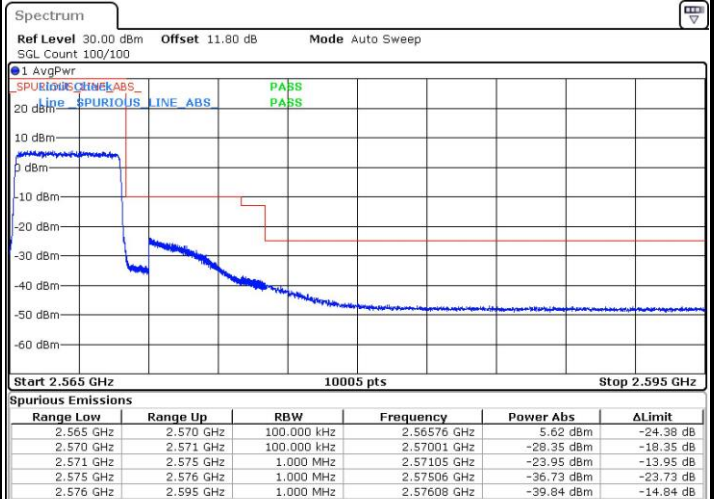

Highest Channel / 20MHz / QPSK

Date: 14 APR 2016 17:41:28

Highest Channel / 20MHz / 16QAM

Date: 14 APR 2016 17:41:38

Conducted Band Edge

LTE Band 7 / 5MHz / QPSK

Lowest Band Edge / 1 RB

Highest Band Edge / 1 RB

Lowest Band Edge / Full RB

Highest Band Edge / Full RB

LTE Band 7 / 5MHz / 16QAM

Lowest Band Edge / 1 RB

Date: 14 APR 2016 16:25:02

Highest Band Edge / 1 RB

Date: 14 APR 2016 16:34:46

Lowest Band Edge / Full RB

Date: 14 APR 2016 16:27:22

Highest Band Edge / Full RB

Date: 14 APR 2016 16:37:05

LTE Band 7 / 10MHz / QPSK

Lowest Band Edge / 1 RB

Date: 14 APR 2016 16:40:47

Highest Band Edge / 1 RB

Date: 14 APR 2016 16:50:30

Lowest Band Edge / Full RB

Date: 14 APR 2016 16:43:07

Highest Band Edge / Full RB

Date: 14 APR 2016 16:52:50