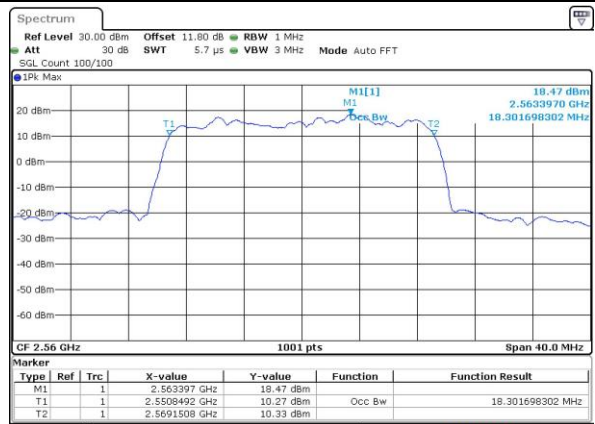

Date: 14 APR 2016 17:03:12

Middle Channel / 15MHz / 16QAM

Date: 14 APR 2016 17:03:23

Highest Channel / 15MHz / QPSK

Date: 14 APR 2016 17:24:33

Highest Channel / 15MHz / 16QAM

Date: 14 APR 2016 17:24:44

LTE Band 7

Lowest Channel / 20MHz / QPSK

Date: 14 APR 2016 17:31:45

Lowest Channel / 20MHz / 16QAM

Date: 14 APR 2016 17:31:55

Middle Channel / 20MHz / QPSK

Date: 14 APR 2016 17:38:56

Middle Channel / 20MHz / 16QAM

Date: 14 APR 2016 17:39:06

Highest Channel / 20MHz / QPSK

Date: 14 APR 2016 17:41:28

Highest Channel / 20MHz / 16QAM

Date: 14 APR 2016 17:41:38

Conducted Band Edge

LTE Band 7 / 5MHz / QPSK

Lowest Band Edge / 1 RB

Highest Band Edge / 1 RB

Lowest Band Edge / Full RB

Highest Band Edge / Full RB

LTE Band 7 / 5MHz / 16QAM

Lowest Band Edge / 1 RB

Date: 14 APR 2016 16:25:02

Highest Band Edge / 1 RB

Date: 14 APR 2016 16:34:46

Lowest Band Edge / Full RB