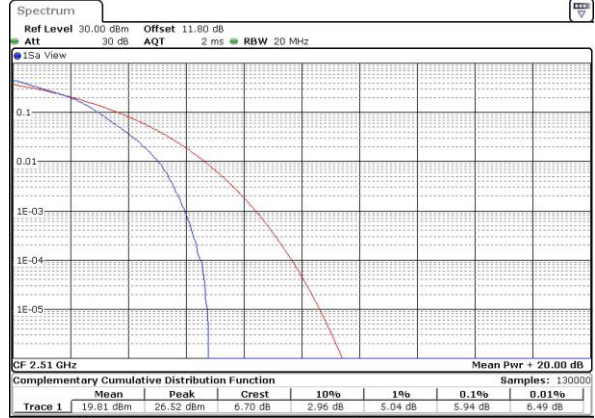

LTE Band 7 / 20MHz / QPSK

Lowest Channel / 1RB

Date: 14 APR 2016 18:04:04

Lowest Channel / Full RB

Date: 14 APR 2016 18:04:14

Middle Channel / 1RB

Date: 14 APR 2016 18:04:25

Middle Channel / Full RB

Date: 14 APR 2016 18:04:53

Highest Channel / 1RB

Date: 14 APR 2016 18:05:03

Highest Channel / Full RB

Date: 14 APR 2016 18:05:13

LTE Band 7 / 20MHz / 16QAM

Lowest Channel / 1RB

Date: 14 APR 2016 18:02:33

Lowest Channel / Full RB

Date: 14 APR 2016 18:02:43

Middle Channel / 1RB

Date: 14 APR 2016 18:02:54

Middle Channel / Full RB

Date: 14 APR 2016 18:03:04

Highest Channel / 1RB

Date: 14 APR 2016 18:03:23

Highest Channel / Full RB

Date: 14 APR 2016 18:03:35

26dB Bandwidth

Mode	LTE Band 7 : 26dB BW(MHz)											
	1.4MHz		3MHz		5MHz		10MHz		15MHz		20MHz	
BW	QPSK	16QAM	QPSK	16QAM	QPSK	16QAM	QPSK	16QAM	QPSK	16QAM	QPSK	16QAM
Mod.	QPSK	16QAM	QPSK	16QAM	QPSK	16QAM	QPSK	16QAM	QPSK	16QAM	QPSK	16QAM
Lowest CH	-	-	-	-	4.91	4.84	9.87	9.89	14.21	14.39	20.14	20.34
Middle CH	-	-	-	-	4.95	4.92	9.71	9.71	14.36	14.36	20.18	20.02
Highest CH	-	-	-	-	4.90	4.88	9.79	9.73	14.39	14.63	20.18	20.34