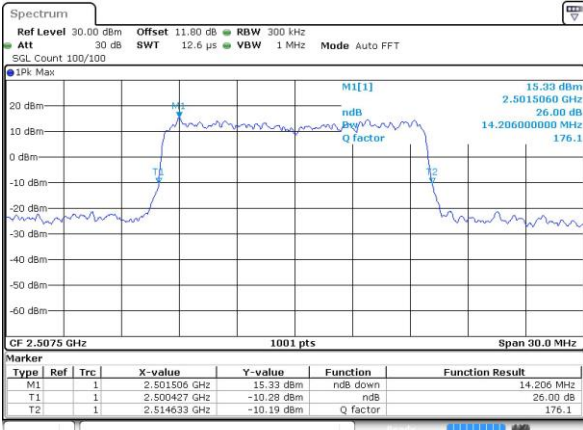

Highest Channel / 10MHz / 16QAM

Date: 14 APR 2016 16:49:21

LTE Band 7

Lowest Channel / 15MHz / QPSK

Date: 14 APR 2016 16:56:22

Lowest Channel / 15MHz / 16QAM

Date: 14 APR 2016 16:56:32

Middle Channel / 15MHz / QPSK

Date: 14 APR 2016 17:22:22

Middle Channel / 15MHz / 16QAM

Date: 14 APR 2016 17:22:33

Highest Channel / 15MHz / QPSK

Date: 14 APR 2016 17:24:54

Highest Channel / 15MHz / 16QAM

Date: 14 APR 2016 17:25:05

LTE Band 7