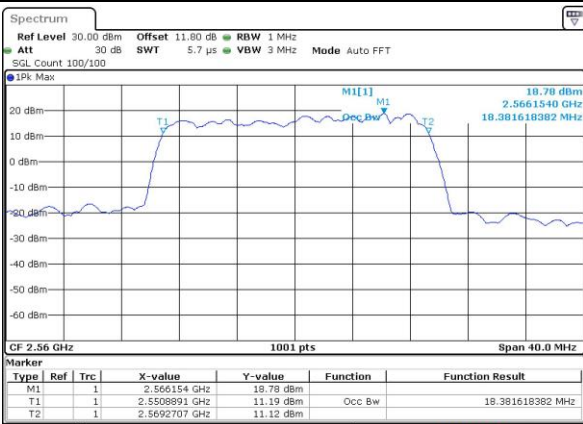

Date: 14 APR 2016 17:03:12

Middle Channel / 15MHz / 16QAM

Date: 14 APR 2016 17:03:23

Highest Channel / 15MHz / QPSK

Date: 14 APR 2016 17:24:33

Highest Channel / 15MHz / 16QAM

Date: 14 APR 2016 17:24:44

LTE Band 7

Lowest Channel / 20MHz / QPSK

Date: 14 APR 2016 17:31:45

Lowest Channel / 20MHz / 16QAM

Date: 14 APR 2016 17:31:55

Middle Channel / 20MHz / QPSK

Date: 14 APR 2016 17:38:56

Middle Channel / 20MHz / 16QAM

Date: 14 APR 2016 17:39:06

Highest Channel / 20MHz / QPSK

Date: 14 APR 2016 17:41:28

Highest Channel / 20MHz / 16QAM

Date: 14 APR 2016 17:41:38

Conducted Band Edge

LTE Band 7 / 5MHz / QPSK

Lowest Band Edge / 1 RB

Highest Band Edge / 1 RB

Lowest Band Edge / Full RB

Highest Band Edge / Full RB

LTE Band 7 / 5MHz / 16QAM

Lowest Band Edge / 1 RB

Date: 14 APR 2016 16:25:02

Highest Band Edge / 1 RB

Date: 14 APR 2016 16:34:46

Lowest Band Edge / Full RB