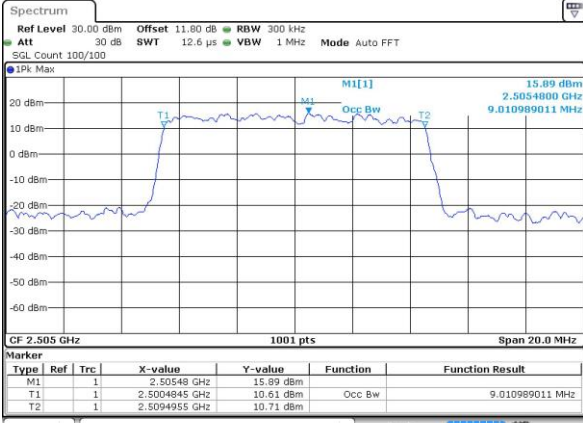

LTE Band 7

Lowest Channel / 5MHz / QPSK

Date: 14 APR 2016 16:22:12

Lowest Channel / 5MHz / 16QAM

Date: 14 APR 2016 16:22:22

Middle Channel / 5MHz / QPSK

Date: 14 APR 2016 16:29:23

Middle Channel / 5MHz / 16QAM

Date: 14 APR 2016 16:29:33

Highest Channel / 5MHz / QPSK

Date: 14 APR 2016 16:31:55

Highest Channel / 5MHz / 16QAM

Date: 14 APR 2016 16:32:05

LTE Band 7

Lowest Channel / 10MHz / QPSK

Date: 14 APR 2016 16:39:06

Lowest Channel / 10MHz / 16QAM

Date: 14 APR 2016 16:39:17

Middle Channel / 10MHz / QPSK

Date: 14 APR 2016 16:46:17

Middle Channel / 10MHz / 16QAM

Date: 14 APR 2016 16:46:28

Highest Channel / 10MHz / QPSK

Date: 14 APR 2016 16:46:49