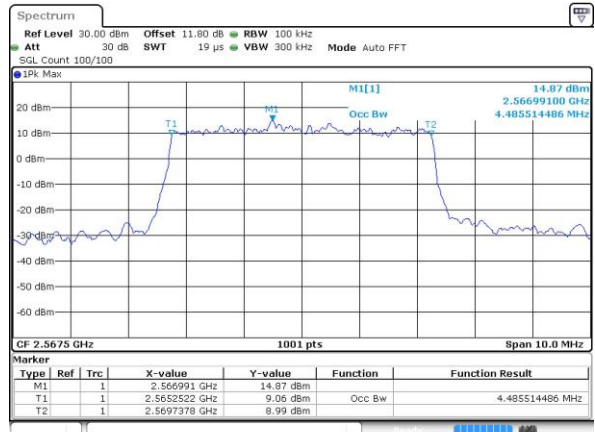

Highest Channel / 20MHz / QPSK

Date: 14 APR 2016 17:41:49

Highest Channel / 20MHz / 16QAM

Date: 14 APR 2016 17:41:59

Occupied Bandwidth

Mode	LTE Band 7 : 99%OBW(MHz)											
	1.4MHz		3MHz		5MHz		10MHz		15MHz		20MHz	
BW	QPSK	16QAM	QPSK	16QAM	QPSK	16QAM	QPSK	16QAM	QPSK	16QAM	QPSK	16QAM
Mod.	QPSK	16QAM	QPSK	16QAM	QPSK	16QAM	QPSK	16QAM	QPSK	16QAM	QPSK	16QAM
Lowest CH	-	-	-	-	4.5	4.48	9.01	9.03	13.58	13.49	18.38	18.46
Middle CH	-	-	-	-	4.51	4.48	9.03	9.01	13.4	13.43	18.3	18.42
Highest CH	-	-	-	-	4.49	4.49	9.01	8.99	13.4	13.4	18.38	18.3

LTE Band 7

Lowest Channel / 5MHz / QPSK

Date: 14 APR 2016 16:22:12

Lowest Channel / 5MHz / 16QAM

Date: 14 APR 2016 16:22:22

Middle Channel / 5MHz / QPSK

Date: 14 APR 2016 16:29:23

Middle Channel / 5MHz / 16QAM

Date: 14 APR 2016 16:29:33

Highest Channel / 5MHz / QPSK

Date: 14 APR 2016 16:31:55

Highest Channel / 5MHz / 16QAM

Date: 14 APR 2016 16:32:05

LTE Band 7

Lowest Channel / 10MHz / QPSK

Date: 14 APR 2016 16:39:06