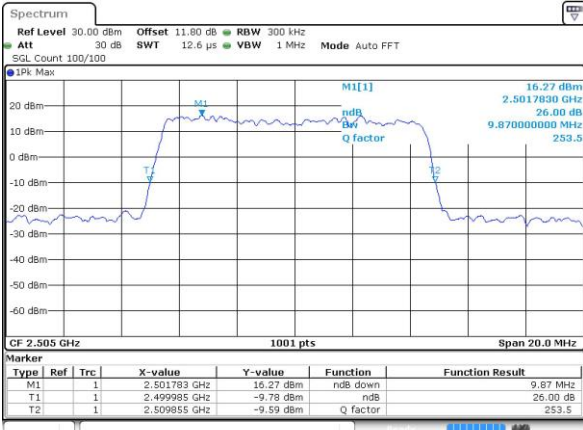

LTE Band 7

Lowest Channel / 5MHz / QPSK

Date: 14 APR 2016 16:22:33

Lowest Channel / 5MHz / 16QAM

Date: 14 APR 2016 16:22:43

Middle Channel / 5MHz / QPSK

Date: 14 APR 2016 16:29:44

Middle Channel / 5MHz / 16QAM

Date: 14 APR 2016 16:29:54

Highest Channel / 5MHz / QPSK

Date: 14 APR 2016 16:32:16

Highest Channel / 5MHz / 16QAM

Date: 14 APR 2016 16:32:26

LTE Band 7

Lowest Channel / 10MHz / QPSK

Date: 14 APR 2016 16:39:27