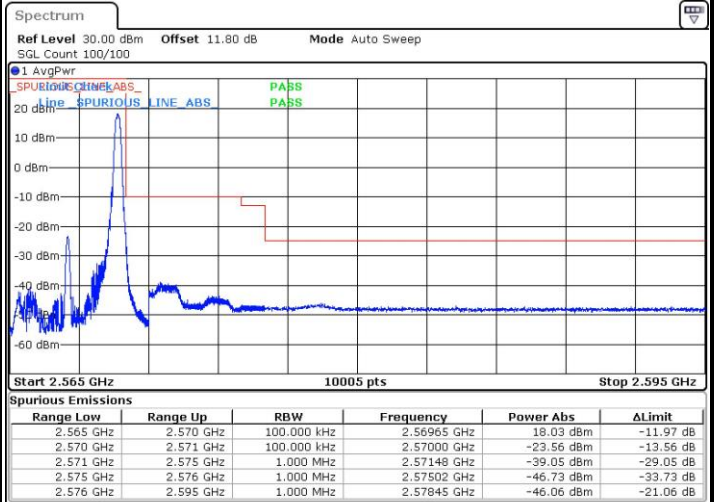

Highest Channel / 20MHz / QPSK

Date: 14 APR 2016 17:41:28

Highest Channel / 20MHz / 16QAM

Date: 14 APR 2016 17:41:38

Conducted Band Edge

LTE Band 7 / 5MHz / QPSK

Lowest Band Edge / 1 RB

Highest Band Edge / 1 RB

Lowest Band Edge / Full RB

Highest Band Edge / Full RB

LTE Band 7 / 5MHz / 16QAM

Lowest Band Edge / 1 RB

Date: 14 APR 2016 16:25:02

Highest Band Edge / 1 RB

Date: 14 APR 2016 16:34:46

Lowest Band Edge / Full RB

Date: 14 APR 2016 16:27:22

Highest Band Edge / Full RB

Date: 14 APR 2016 16:37:05

LTE Band 7 / 10MHz / QPSK

Lowest Band Edge / 1 RB

Date: 14 APR 2016 16:40:47

Highest Band Edge / 1 RB

Date: 14 APR 2016 16:50:30

Lowest Band Edge / Full RB

Date: 14 APR 2016 16:43:07

Highest Band Edge / Full RB

Date: 14 APR 2016 16:52:50