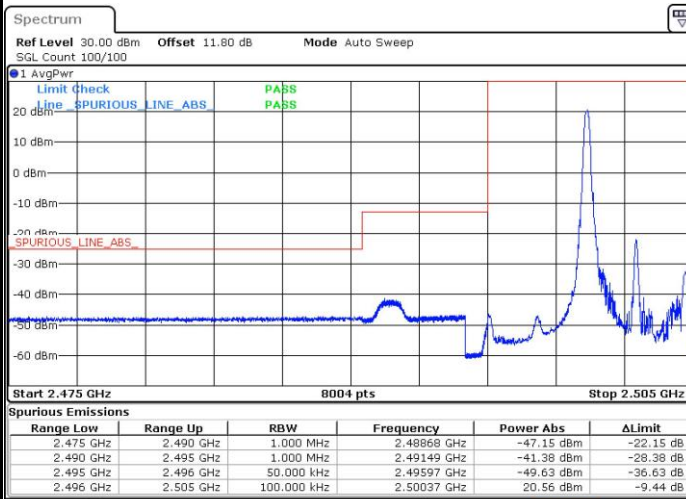

Highest Channel / 20MHz / QPSK

Date: 14 APR 2016 17:41:28

Highest Channel / 20MHz / 16QAM

Date: 14 APR 2016 17:41:38

Conducted Band Edge

LTE Band 7 / 5MHz / QPSK

Lowest Band Edge / 1 RB

Highest Band Edge / 1 RB

Lowest Band Edge / Full RB

Highest Band Edge / Full RB

LTE Band 7 / 5MHz / 16QAM

Lowest Band Edge / 1 RB

Date: 14 APR 2016 16:25:02

Highest Band Edge / 1 RB

Date: 14 APR 2016 16:34:46

Lowest Band Edge / Full RB

Date: 14 APR 2016 16:27:22

Highest Band Edge / Full RB

Date: 14 APR 2016 16:37:05

LTE Band 7 / 10MHz / QPSK

Lowest Band Edge / 1 RB

Date: 14 APR 2016 16:40:47

Highest Band Edge / 1 RB

Date: 14 APR 2016 16:50:30

Lowest Band Edge / Full RB

Date: 14 APR 2016 16:43:07

Highest Band Edge / Full RB

Date: 14 APR 2016 16:52:50