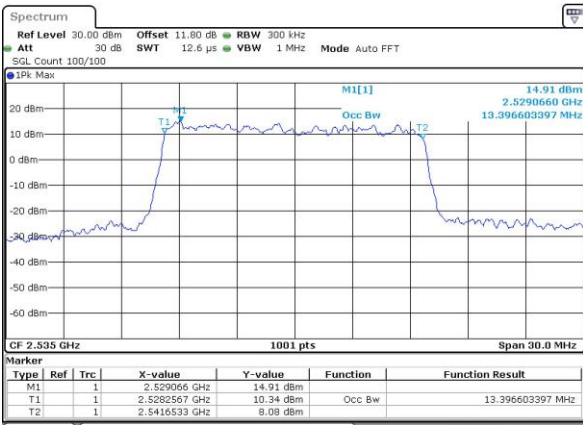

Highest Channel / 10MHz / 16QAM

Date: 14 APR 2016 16:49:00

LTE Band 7

Lowest Channel / 15MHz / QPSK

Date: 14 APR 2016 16:56:01

Lowest Channel / 15MHz / 16QAM

Date: 14 APR 2016 16:56:11

Middle Channel / 15MHz / QPSK

Date: 14 APR 2016 17:03:12

Middle Channel / 15MHz / 16QAM

Date: 14 APR 2016 17:03:23

Highest Channel / 15MHz / QPSK

Date: 14 APR 2016 17:24:33

Highest Channel / 15MHz / 16QAM

Date: 14 APR 2016 17:24:44

LTE Band 7