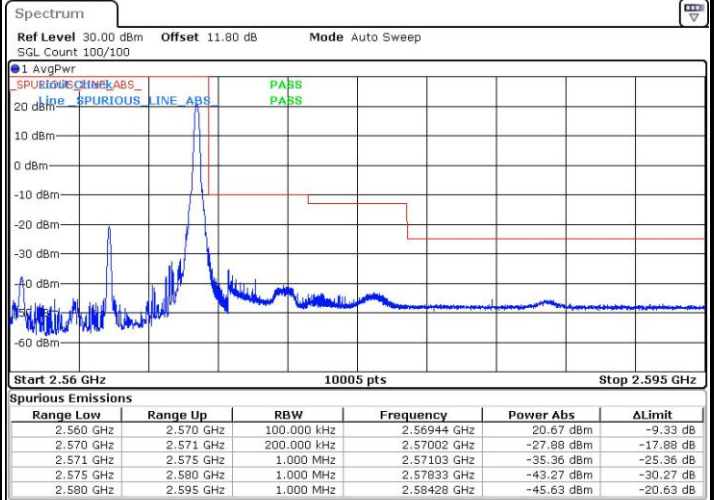

Highest Channel / 20MHz / QPSK

Date: 14 APR 2016 17:41:28

Highest Channel / 20MHz / 16QAM

Date: 14 APR 2016 17:41:38

Conducted Band Edge

LTE Band 7 / 5MHz / QPSK

Lowest Band Edge / 1 RB

Highest Band Edge / 1 RB

Lowest Band Edge / Full RB

Highest Band Edge / Full RB

LTE Band 7 / 5MHz / 16QAM

Lowest Band Edge / 1 RB

Date: 14 APR 2016 16:25:02

Highest Band Edge / 1 RB

Date: 14 APR 2016 16:34:46

Lowest Band Edge / Full RB

Date: 14 APR 2016 16:27:22

Highest Band Edge / Full RB

Date: 14 APR 2016 16:37:05

LTE Band 7 / 10MHz / QPSK

Lowest Band Edge / 1 RB

Date: 14 APR 2016 16:40:47

Highest Band Edge / 1 RB

Date: 14 APR 2016 16:50:30

Lowest Band Edge / Full RB

Date: 14 APR 2016 16:43:07

Highest Band Edge / Full RB

Date: 14 APR 2016 16:52:50