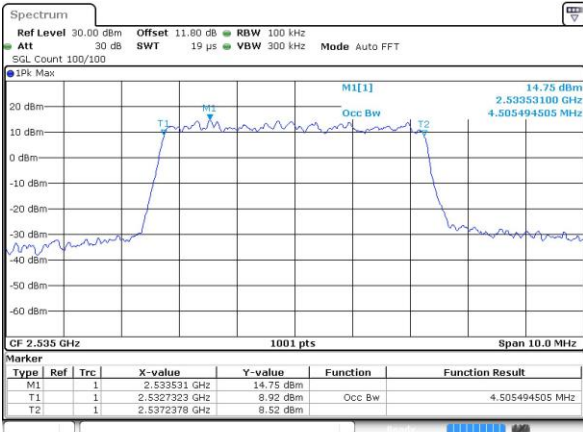

Highest Channel / 20MHz / QPSK

Date: 14 APR 2016 17:41:49

Highest Channel / 20MHz / 16QAM

Date: 14 APR 2016 17:41:59

Occupied Bandwidth

Mode	LTE Band 7 : 99%OBW(MHz)											
	1.4MHz		3MHz		5MHz		10MHz		15MHz		20MHz	
BW	QPSK	16QAM	QPSK	16QAM	QPSK	16QAM	QPSK	16QAM	QPSK	16QAM	QPSK	16QAM
Mod.	QPSK	16QAM	QPSK	16QAM	QPSK	16QAM	QPSK	16QAM	QPSK	16QAM	QPSK	16QAM
Lowest CH	-	-	-	-	4.5	4.48	9.01	9.03	13.58	13.49	18.38	18.46
Middle CH	-	-	-	-	4.51	4.48	9.03	9.01	13.4	13.43	18.3	18.42
Highest CH	-	-	-	-	4.49	4.49	9.01	8.99	13.4	13.4	18.38	18.3

LTE Band 7

Lowest Channel / 5MHz / QPSK

Date: 14 APR 2016 16:22:12

Lowest Channel / 5MHz / 16QAM

Date: 14 APR 2016 16:22:22

Middle Channel / 5MHz / QPSK

Date: 14 APR 2016 16:29:23

Middle Channel / 5MHz / 16QAM

Date: 14 APR 2016 16:29:33

Highest Channel / 5MHz / QPSK

Date: 14 APR 2016 16:31:55

Highest Channel / 5MHz / 16QAM

Date: 14 APR 2016 16:32:05

LTE Band 7

Lowest Channel / 10MHz / QPSK

Date: 14 APR 2016 16:39:06