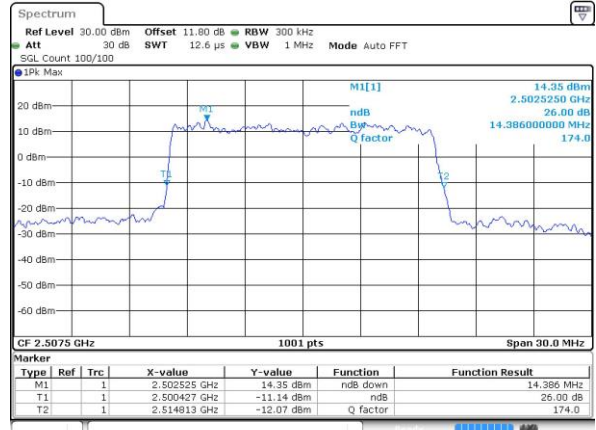

Highest Channel / 10MHz / 16QAM

Date: 14 APR 2016 16:49:21

LTE Band 7

Lowest Channel / 15MHz / QPSK

Date: 14 APR 2016 16:56:22

Lowest Channel / 15MHz / 16QAM

Date: 14 APR 2016 16:56:32

Middle Channel / 15MHz / QPSK

Date: 14 APR 2016 17:22:22

Middle Channel / 15MHz / 16QAM

Date: 14 APR 2016 17:22:33

Highest Channel / 15MHz / QPSK

Date: 14 APR 2016 17:24:54

Highest Channel / 15MHz / 16QAM

Date: 14 APR 2016 17:25:05

LTE Band 7