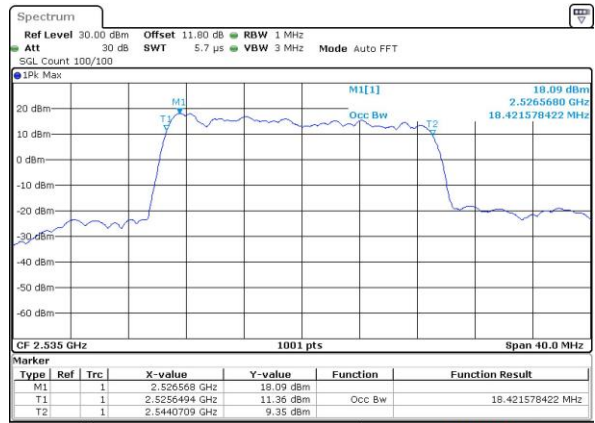

Date: 14 APR 2016 17:03:12

Middle Channel / 15MHz / 16QAM

Date: 14 APR 2016 17:03:23

Highest Channel / 15MHz / QPSK

Date: 14 APR 2016 17:24:33

Highest Channel / 15MHz / 16QAM

Date: 14 APR 2016 17:24:44

LTE Band 7

Lowest Channel / 20MHz / QPSK

Date: 14 APR 2016 17:31:45

Lowest Channel / 20MHz / 16QAM

Date: 14 APR 2016 17:31:55

Middle Channel / 20MHz / QPSK

Date: 14 APR 2016 17:38:56

Middle Channel / 20MHz / 16QAM

Date: 14 APR 2016 17:39:06

Highest Channel / 20MHz / QPSK

Date: 14 APR 2016 17:41:28

Highest Channel / 20MHz / 16QAM

Date: 14 APR 2016 17:41:38

Conducted Band Edge

LTE Band 7 / 5MHz / QPSK

Lowest Band Edge / 1 RB

Highest Band Edge / 1 RB

Lowest Band Edge / Full RB

Highest Band Edge / Full RB

LTE Band 7 / 5MHz / 16QAM

Lowest Band Edge / 1 RB

Date: 14 APR 2016 16:25:02

Highest Band Edge / 1 RB

Date: 14 APR 2016 16:34:46

Lowest Band Edge / Full RB