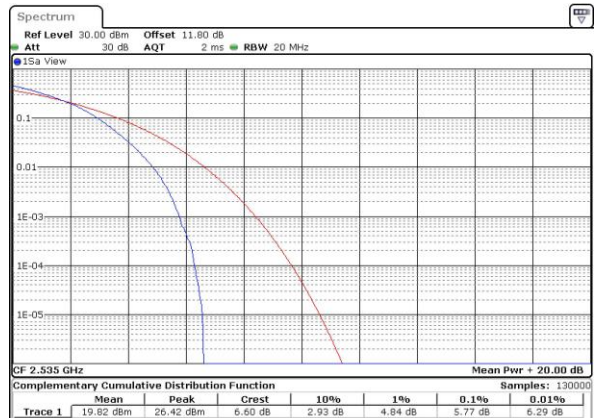

Lowest Channel / Full RB

Date: 14 APR 2016 18:02:43

Middle Channel / 1RB

Date: 14 APR 2016 18:02:54

Middle Channel / Full RB

Date: 14 APR 2016 18:03:04

Highest Channel / 1RB

Date: 14 APR 2016 18:03:23

Highest Channel / Full RB

Date: 14 APR 2016 18:03:35

26dB Bandwidth

Mode	LTE Band 7 : 26dB BW(MHz)											
	1.4MHz		3MHz		5MHz		10MHz		15MHz		20MHz	
BW	QPSK	16QAM	QPSK	16QAM	QPSK	16QAM	QPSK	16QAM	QPSK	16QAM	QPSK	16QAM
Mod.	QPSK	16QAM	QPSK	16QAM	QPSK	16QAM	QPSK	16QAM	QPSK	16QAM	QPSK	16QAM
Lowest CH	-	-	-	-	4.91	4.84	9.87	9.89	14.21	14.39	20.14	20.34
Middle CH	-	-	-	-	4.95	4.92	9.71	9.71	14.36	14.36	20.18	20.02
Highest CH	-	-	-	-	4.90	4.88	9.79	9.73	14.39	14.63	20.18	20.34