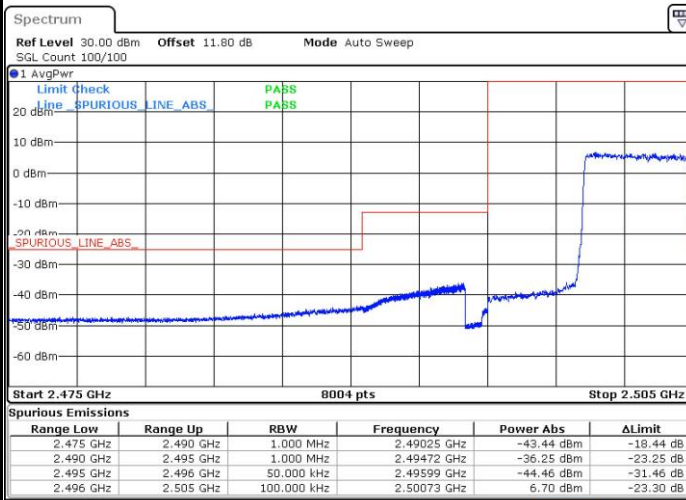

Highest Channel / 20MHz / QPSK

Date: 14 APR 2016 17:41:28

Highest Channel / 20MHz / 16QAM

Date: 14 APR 2016 17:41:38

Conducted Band Edge

LTE Band 7 / 5MHz / QPSK

Lowest Band Edge / 1 RB

Highest Band Edge / 1 RB

Lowest Band Edge / Full RB

Highest Band Edge / Full RB

LTE Band 7 / 5MHz / 16QAM

Lowest Band Edge / 1 RB

Date: 14 APR 2016 16:25:02

Highest Band Edge / 1 RB

Date: 14 APR 2016 16:34:46

Lowest Band Edge / Full RB

Date: 14 APR 2016 16:27:22

Highest Band Edge / Full RB

Date: 14 APR 2016 16:37:05

LTE Band 7 / 10MHz / QPSK

Lowest Band Edge / 1 RB

Date: 14 APR 2016 16:40:47

Highest Band Edge / 1 RB

Date: 14 APR 2016 16:50:30

Lowest Band Edge / Full RB

Date: 14 APR 2016 16:43:07

Highest Band Edge / Full RB

Date: 14 APR 2016 16:52:50