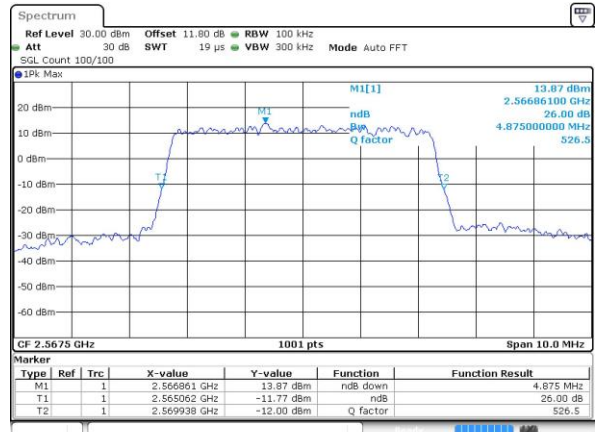

Highest Channel / Full RB

Date: 14 APR 2016 18:03:35

26dB Bandwidth

Mode	LTE Band 7 : 26dB BW(MHz)											
	1.4MHz		3MHz		5MHz		10MHz		15MHz		20MHz	
BW	QPSK	16QAM	QPSK	16QAM	QPSK	16QAM	QPSK	16QAM	QPSK	16QAM	QPSK	16QAM
Mod.	QPSK	16QAM	QPSK	16QAM	QPSK	16QAM	QPSK	16QAM	QPSK	16QAM	QPSK	16QAM
Lowest CH	-	-	-	-	4.91	4.84	9.87	9.89	14.21	14.39	20.14	20.34
Middle CH	-	-	-	-	4.95	4.92	9.71	9.71	14.36	14.36	20.18	20.02
Highest CH	-	-	-	-	4.90	4.88	9.79	9.73	14.39	14.63	20.18	20.34

LTE Band 7

Lowest Channel / 5MHz / QPSK

Date: 14 APR 2016 16:22:33

Lowest Channel / 5MHz / 16QAM

Date: 14 APR 2016 16:22:43

Middle Channel / 5MHz / QPSK

Date: 14 APR 2016 16:29:44

Middle Channel / 5MHz / 16QAM

Date: 14 APR 2016 16:29:54

Highest Channel / 5MHz / QPSK

Date: 14 APR 2016 16:32:16

Highest Channel / 5MHz / 16QAM

Date: 14 APR 2016 16:32:26

LTE Band 7

Lowest Channel / 10MHz / QPSK

Date: 14 APR 2016 16:39:27