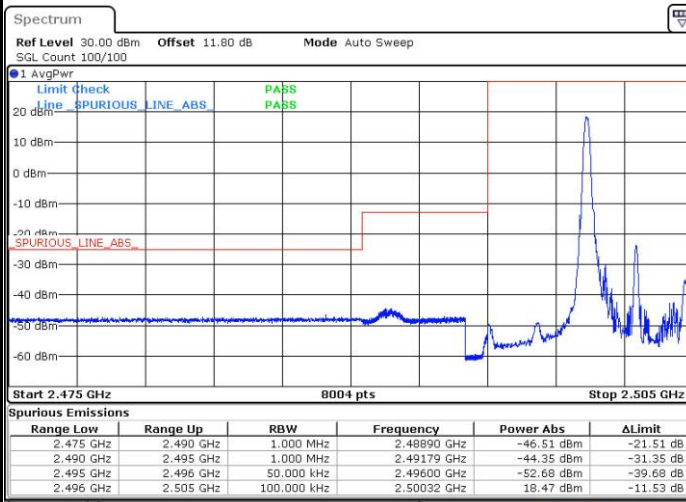

Highest Channel / 20MHz / QPSK

Date: 14 APR 2016 17:41:28

Highest Channel / 20MHz / 16QAM

Date: 14 APR 2016 17:41:38

Conducted Band Edge

LTE Band 7 / 5MHz / QPSK

Lowest Band Edge / 1 RB

Highest Band Edge / 1 RB

Lowest Band Edge / Full RB

Highest Band Edge / Full RB

LTE Band 7 / 5MHz / 16QAM

Lowest Band Edge / 1 RB

Date: 14 APR 2016 16:25:02

Highest Band Edge / 1 RB

Date: 14 APR 2016 16:34:46

Lowest Band Edge / Full RB

Date: 14 APR 2016 16:27:22

Highest Band Edge / Full RB

Date: 14 APR 2016 16:37:05

LTE Band 7 / 10MHz / QPSK

Lowest Band Edge / 1 RB

Date: 14 APR 2016 16:40:47

Highest Band Edge / 1 RB

Date: 14 APR 2016 16:50:30

Lowest Band Edge / Full RB

Date: 14 APR 2016 16:43:07

Highest Band Edge / Full RB

Date: 14 APR 2016 16:52:50