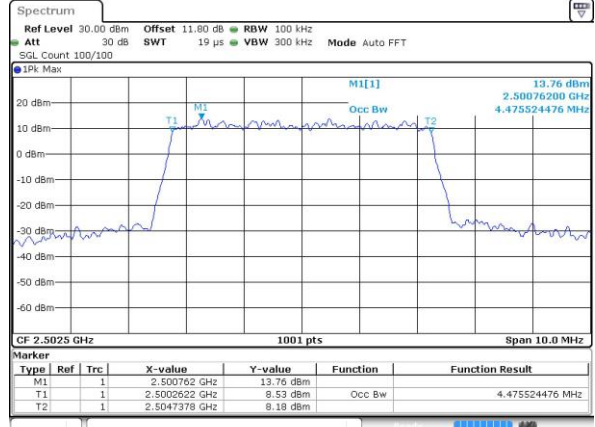

Highest Channel / 20MHz / QPSK

Date: 14 APR 2016 17:41:49

Highest Channel / 20MHz / 16QAM

Date: 14 APR 2016 17:41:59

Occupied Bandwidth

Mode	LTE Band 7 : 99%OBW(MHz)											
	1.4MHz		3MHz		5MHz		10MHz		15MHz		20MHz	
BW	QPSK	16QAM	QPSK	16QAM	QPSK	16QAM	QPSK	16QAM	QPSK	16QAM	QPSK	16QAM
Mod.	QPSK	16QAM	QPSK	16QAM	QPSK	16QAM	QPSK	16QAM	QPSK	16QAM	QPSK	16QAM
Lowest CH	-	-	-	-	4.5	4.48	9.01	9.03	13.58	13.49	18.38	18.46
Middle CH	-	-	-	-	4.51	4.48	9.03	9.01	13.4	13.43	18.3	18.42
Highest CH	-	-	-	-	4.49	4.49	9.01	8.99	13.4	13.4	18.38	18.3

LTE Band 7

Lowest Channel / 5MHz / QPSK

Date: 14 APR 2016 16:22:12

Lowest Channel / 5MHz / 16QAM

Date: 14 APR 2016 16:22:22

Middle Channel / 5MHz / QPSK

Date: 14 APR 2016 16:29:23

Middle Channel / 5MHz / 16QAM