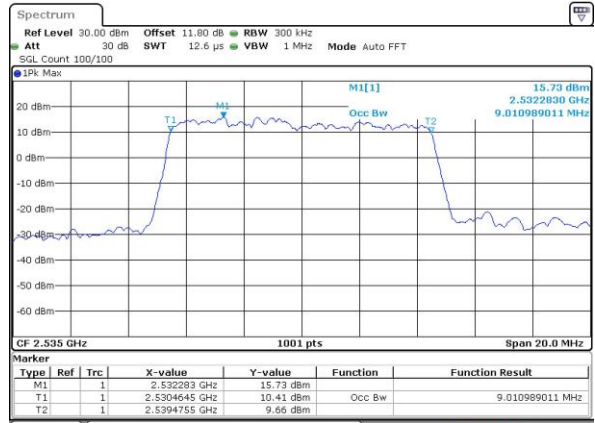

Date: 14 APR 2016 16:29:33

Highest Channel / 5MHz / QPSK

Date: 14 APR 2016 16:31:55

Highest Channel / 5MHz / 16QAM

Date: 14 APR 2016 16:32:05

LTE Band 7

Lowest Channel / 10MHz / QPSK

Date: 14 APR 2016 16:39:06

Lowest Channel / 10MHz / 16QAM

Date: 14 APR 2016 16:39:17

Middle Channel / 10MHz / QPSK

Date: 14 APR 2016 16:46:17

Middle Channel / 10MHz / 16QAM

Date: 14 APR 2016 16:46:28

Highest Channel / 10MHz / QPSK

Date: 14 APR 2016 16:46:49

Highest Channel / 10MHz / 16QAM

Date: 14 APR 2016 16:49:00

LTE Band 7

Lowest Channel / 15MHz / QPSK

Date: 14 APR 2016 16:56:01

Lowest Channel / 15MHz / 16QAM

Date: 14 APR 2016 16:56:11

Middle Channel / 15MHz / QPSK