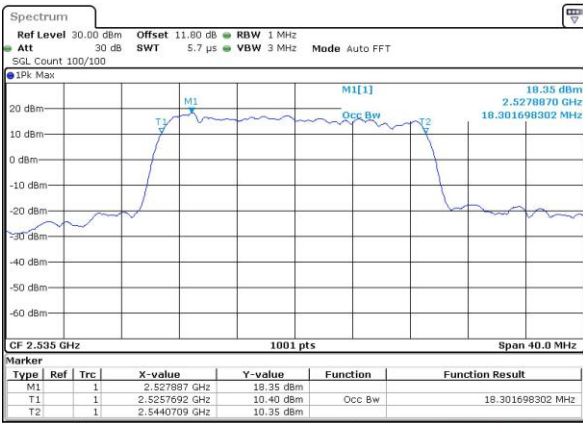

Date: 14 APR 2016 17:03:12

Middle Channel / 15MHz / 16QAM

Date: 14 APR 2016 17:03:23

Highest Channel / 15MHz / QPSK

Date: 14 APR 2016 17:24:33

Highest Channel / 15MHz / 16QAM

Date: 14 APR 2016 17:24:44

LTE Band 7

Lowest Channel / 20MHz / QPSK

Date: 14 APR 2016 17:31:45

Lowest Channel / 20MHz / 16QAM

Date: 14 APR 2016 17:31:55

Middle Channel / 20MHz / QPSK

Date: 14 APR 2016 17:38:56

Middle Channel / 20MHz / 16QAM

Date: 14 APR 2016 17:39:06

Highest Channel / 20MHz / QPSK

Date: 14 APR 2016 17:41:28

Highest Channel / 20MHz / 16QAM

Date: 14 APR 2016 17:41:38

Conducted Band Edge

LTE Band 7 / 5MHz / QPSK

Lowest Band Edge / 1 RB

Highest Band Edge / 1 RB

Lowest Band Edge / Full RB

Highest Band Edge / Full RB

LTE Band 7 / 5MHz / 16QAM

Lowest Band Edge / 1 RB

Date: 14 APR 2016 16:25:02

Highest Band Edge / 1 RB

Date: 14 APR 2016 16:34:46

Lowest Band Edge / Full RB