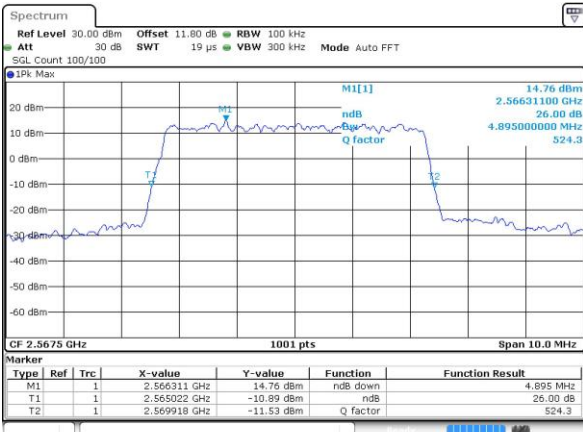

Highest Channel / Full RB

Date: 14 APR 2016 18:03:35

26dB Bandwidth

Mode	LTE Band 7 : 26dB BW(MHz)											
	1.4MHz		3MHz		5MHz		10MHz		15MHz		20MHz	
BW	QPSK	16QAM	QPSK	16QAM	QPSK	16QAM	QPSK	16QAM	QPSK	16QAM	QPSK	16QAM
Mod.	QPSK	16QAM	QPSK	16QAM	QPSK	16QAM	QPSK	16QAM	QPSK	16QAM	QPSK	16QAM
Lowest CH	-	-	-	-	4.91	4.84	9.87	9.89	14.21	14.39	20.14	20.34
Middle CH	-	-	-	-	4.95	4.92	9.71	9.71	14.36	14.36	20.18	20.02
Highest CH	-	-	-	-	4.90	4.88	9.79	9.73	14.39	14.63	20.18	20.34

LTE Band 7

Lowest Channel / 5MHz / QPSK

Date: 14 APR 2016 16:22:33

Lowest Channel / 5MHz / 16QAM

Date: 14 APR 2016 16:22:43

Middle Channel / 5MHz / QPSK

Date: 14 APR 2016 16:29:44

Middle Channel / 5MHz / 16QAM

Date: 14 APR 2016 16:29:54

Highest Channel / 5MHz / QPSK

Date: 14 APR 2016 16:32:16

Highest Channel / 5MHz / 16QAM

Date: 14 APR 2016 16:32:26

LTE Band 7

Lowest Channel / 10MHz / QPSK

Date: 14 APR 2016 16:39:27