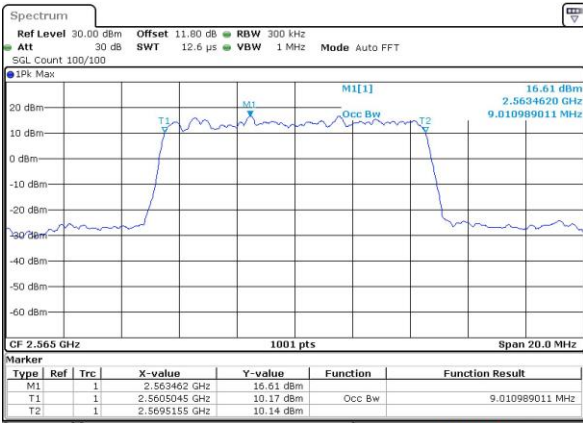

Date: 14 APR 2016 16:29:33

Highest Channel / 5MHz / QPSK

Date: 14 APR 2016 16:31:55

Highest Channel / 5MHz / 16QAM

Date: 14 APR 2016 16:32:05

LTE Band 7

Lowest Channel / 10MHz / QPSK

Date: 14 APR 2016 16:39:06

Lowest Channel / 10MHz / 16QAM

Date: 14 APR 2016 16:39:17

Middle Channel / 10MHz / QPSK

Date: 14 APR 2016 16:46:17

Middle Channel / 10MHz / 16QAM

Date: 14 APR 2016 16:46:28

Highest Channel / 10MHz / QPSK

Date: 14 APR 2016 16:46:49

Highest Channel / 10MHz / 16QAM

Date: 14 APR 2016 16:49:00

LTE Band 7

Lowest Channel / 15MHz / QPSK

Date: 14 APR 2016 16:56:01

Lowest Channel / 15MHz / 16QAM

Date: 14 APR 2016 16:56:11

Middle Channel / 15MHz / QPSK