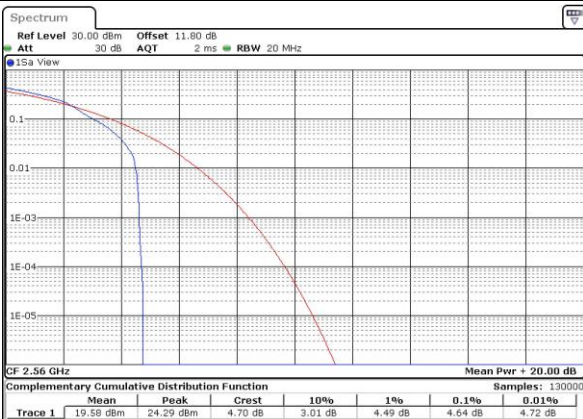

Lowest Channel / Full RB

Date: 14 APR 2016 18:02:43

Middle Channel / 1RB

Date: 14 APR 2016 18:02:54

Middle Channel / Full RB

Date: 14 APR 2016 18:03:04

Highest Channel / 1RB

Date: 14 APR 2016 18:03:23

Highest Channel / Full RB

Date: 14 APR 2016 18:03:35

26dB Bandwidth

Mode	LTE Band 7 : 26dB BW(MHz)											
	1.4MHz		3MHz		5MHz		10MHz		15MHz		20MHz	
BW	QPSK	16QAM	QPSK	16QAM	QPSK	16QAM	QPSK	16QAM	QPSK	16QAM	QPSK	16QAM
Mod.	QPSK	16QAM	QPSK	16QAM	QPSK	16QAM	QPSK	16QAM	QPSK	16QAM	QPSK	16QAM
Lowest CH	-	-	-	-	4.91	4.84	9.87	9.89	14.21	14.39	20.14	20.34
Middle CH	-	-	-	-	4.95	4.92	9.71	9.71	14.36	14.36	20.18	20.02
Highest CH	-	-	-	-	4.90	4.88	9.79	9.73	14.39	14.63	20.18	20.34