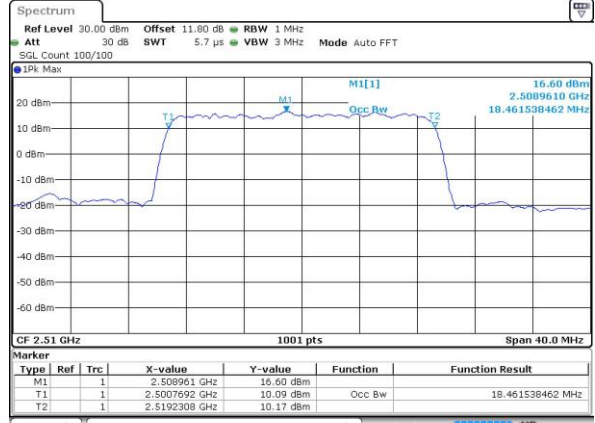

Lowest Channel / 20MHz / 16QAM

Date: 14 APR 2016 17:31:55