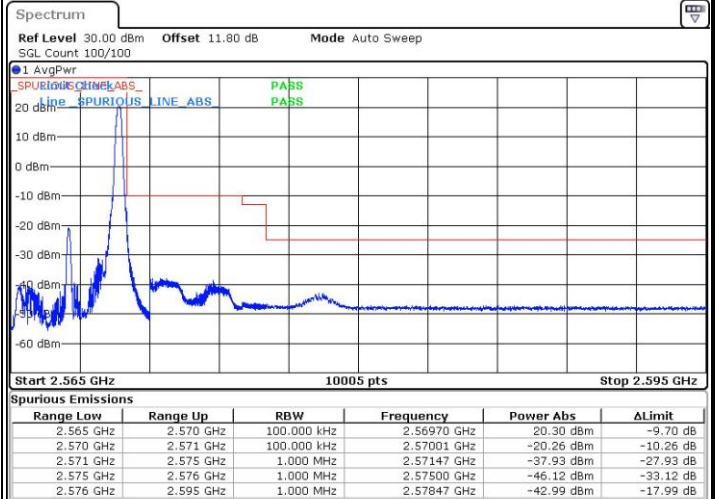

Highest Channel / 20MHz / QPSK

Date: 14 APR 2016 17:41:28

Highest Channel / 20MHz / 16QAM

Date: 14 APR 2016 17:41:38

Conducted Band Edge

LTE Band 7 / 5MHz / QPSK

Lowest Band Edge / 1 RB

Highest Band Edge / 1 RB

Lowest Band Edge / Full RB

Highest Band Edge / Full RB

LTE Band 7 / 5MHz / 16QAM

Lowest Band Edge / 1 RB

Date: 14 APR 2016 16:25:02

Highest Band Edge / 1 RB

Date: 14 APR 2016 16:34:46

Lowest Band Edge / Full RB

Date: 14 APR 2016 16:27:22

Highest Band Edge / Full RB

Date: 14 APR 2016 16:37:05

LTE Band 7 / 10MHz / QPSK

Lowest Band Edge / 1 RB

Date: 14 APR 2016 16:40:47

Highest Band Edge / 1 RB

Date: 14 APR 2016 16:50:30

Lowest Band Edge / Full RB

Date: 14 APR 2016 16:43:07

Highest Band Edge / Full RB

Date: 14 APR 2016 16:52:50