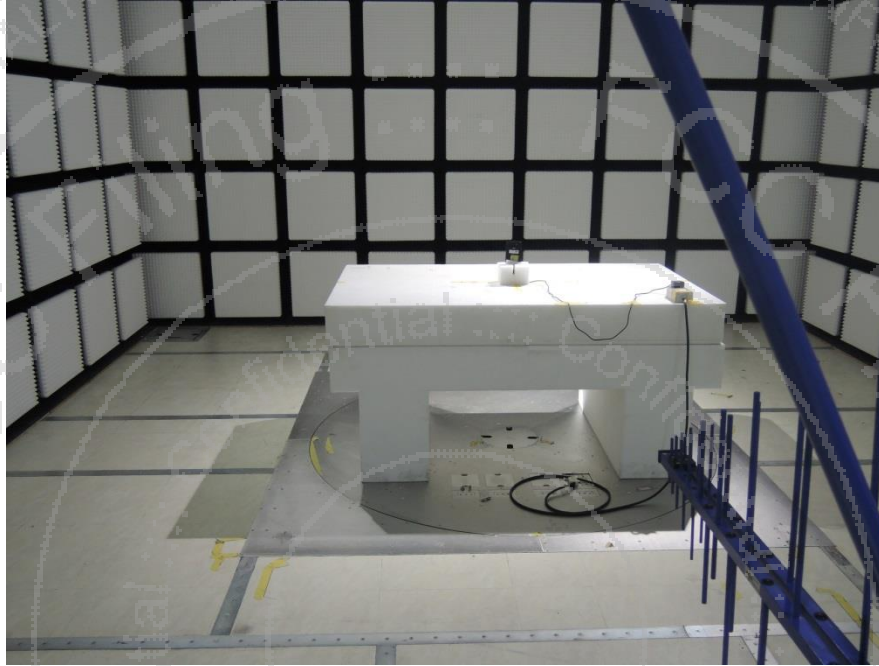

Short-Term Confidentiality Requested RF LTE Test Setup Photos

<Radiated Emission>

Y Plane for LTE Band 4, 5, and 7

LF

HF

Note: The FG632103B reuses setup photo from the FG631828B report.

Z Plane for LTE Band 2

LF

HF

Note: The FG632103B reuses setup photo from the FG631828B report.

Y Plane for LTE Band 12, 17, and 38

LF

HF

Z Plane for LTE Band 25

LF