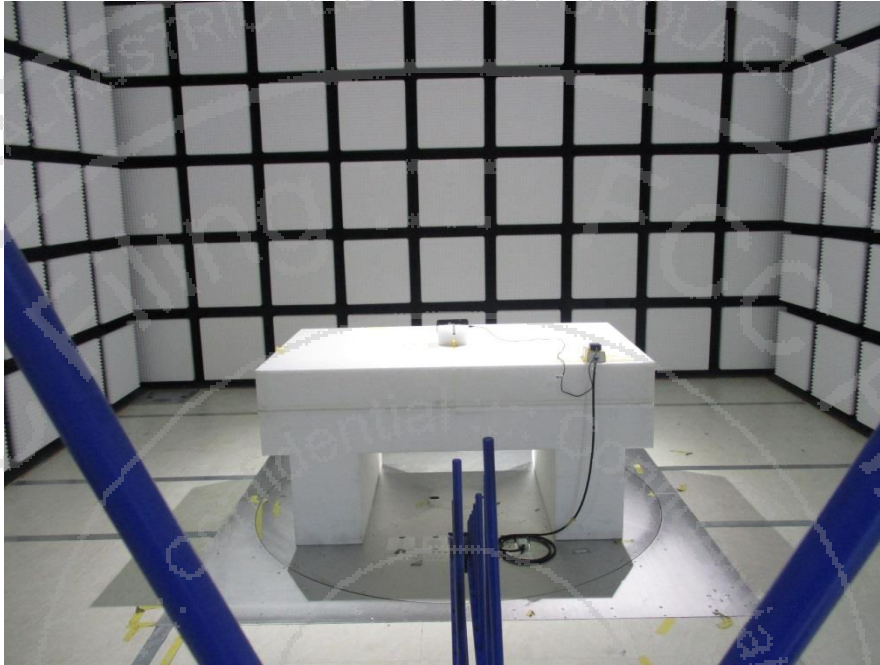

Short-Term Confidentiality Requested RF LTE Test Setup Photos

<Radiated Emission>

Y Plane for LTE Band 4, 5, and 7

LF

HF

Note: The FG632103B reuses setup photo from the FG631828B report.

Z Plane for LTE Band 2

LF

HF

Note: The FG632103B reuses setup photo from the FG631828B report.

Y Plane for LTE Band 12, 17, and 38

LF

HF

Z Plane for LTE Band 25

LF