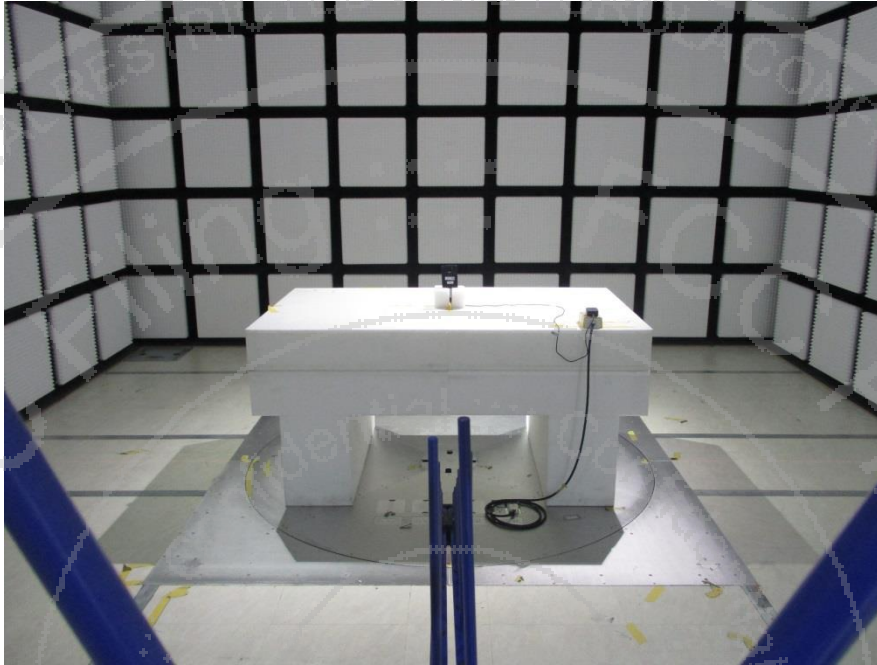

Short-Term Confidentiality Requested RF LTE Test Setup Photos

<Radiated Emission>

Y Plane for LTE Band 4, 5, and 7

LF

HF

Note: The FG632103B reuses setup photo from the FG631828B report.

Z Plane for LTE Band 2

LF

HF

Note: The FG632103B reuses setup photo from the FG631828B report.

Y Plane for LTE Band 12, 17, and 38

LF

HF

Z Plane for LTE Band 25

LF