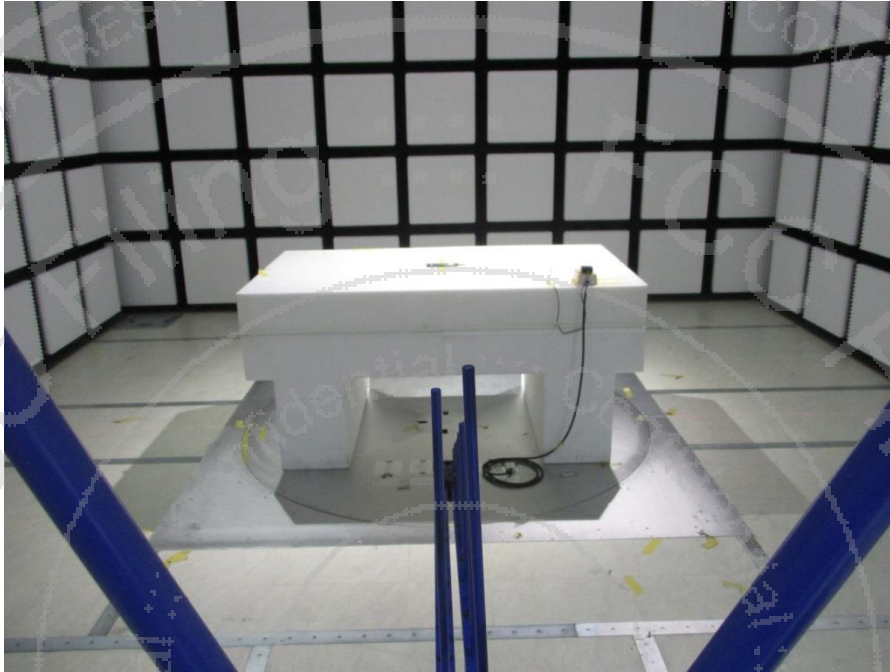

Short-Term Confidentiality Requested RF WWAN Test Setup Photos

<Radiated Emission>

X Plane

LF

HF

Note: The FG632103A reuses setup photo from the FG631828A report.

Y Plane

LF

HF

Note: The FG632103A reuses setup photo from the FG631828A report.

<Radiated Emission>

X Plane

LF

HF