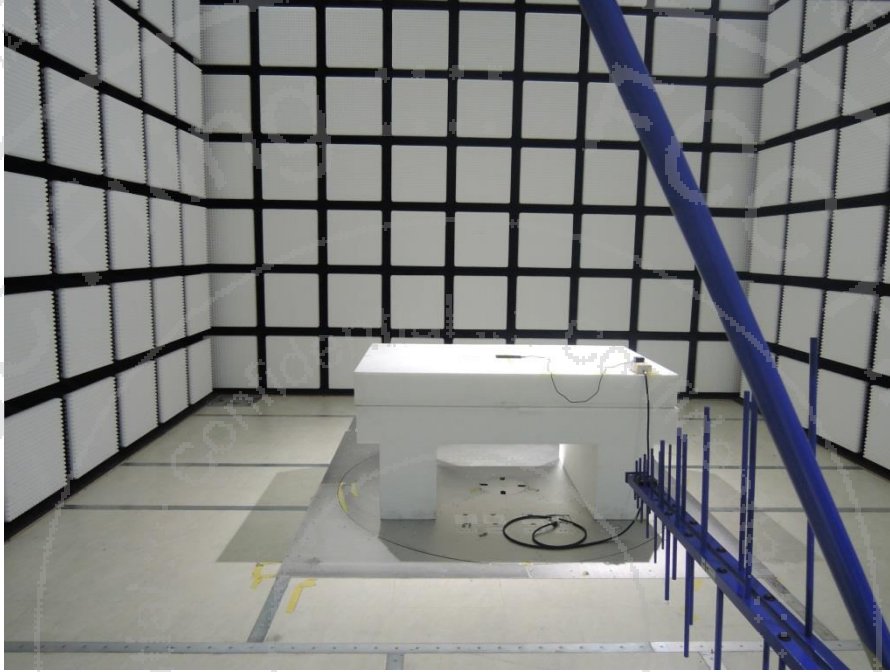

Short-Term Confidentiality Requested RF WWAN Test Setup Photos

<Radiated Emission>

X Plane

LF

HF

Note: The FG632103A reuses setup photo from the FG631828A report.

Y Plane

LF

HF

Note: The FG632103A reuses setup photo from the FG631828A report.

<Radiated Emission>

X Plane

LF

HF