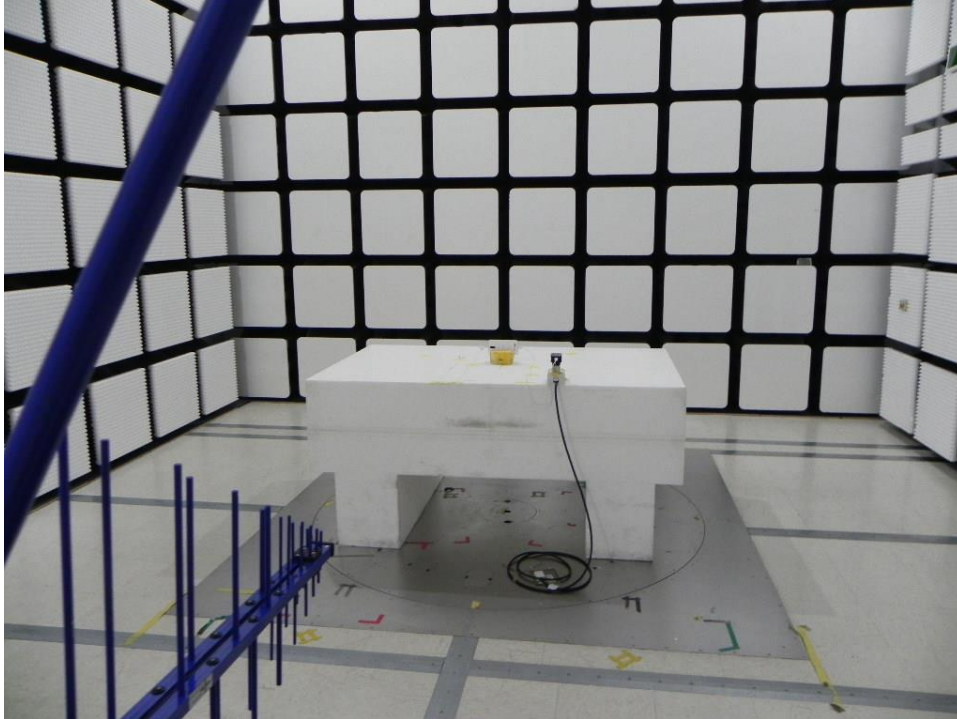

Z Plane

LF

HF

Note: The FR620325-02C report reuses setup photo from the FR620325C report.