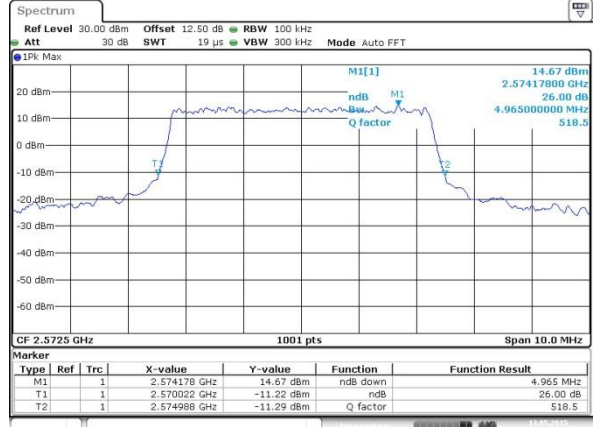

Lowest Channel / Full RB

Date: 13 MAY 2015 23:08:32

Middle Channel / 1RB

Date: 13 MAY 2015 23:05:30

Middle Channel / Full RB

Date: 13 MAY 2015 23:05:09

Highest Channel / 1RB

Date: 13 MAY 2015 23:04:16

Highest Channel / Full RB

Date: 13 MAY 2015 23:04:29

26dB Bandwidth

| Mode | LTE Band 38 : 26dB BW(MHz) | | | | | | | | | | | |
|------------|----------------------------|-------|------|-------|------|-------|-------|-------|-------|-------|-------|-------|
| | 1.4MHz | | 3MHz | | 5MHz | | 10MHz | | 15MHz | | 20MHz | |
| BW | QPSK | 16QAM | QPSK | 16QAM | QPSK | 16QAM | QPSK | 16QAM | QPSK | 16QAM | QPSK | 16QAM |
| Mod. | QPSK | 16QAM | QPSK | 16QAM | QPSK | 16QAM | QPSK | 16QAM | QPSK | 16QAM | QPSK | 16QAM |
| Lowest CH | | | | | 5.10 | 4.97 | 10.03 | 9.85 | 14.48 | 14.60 | 20.38 | 20.22 |
| Middle CH | | | | | 5.18 | 4.97 | 9.83 | 9.87 | 14.72 | 14.78 | 20.54 | 20.34 |
| Highest CH | | | | | 5.26 | 4.98 | 10.19 | 9.91 | 14.57 | 14.78 | 20.42 | 20.22 |

LTE Band 38

Lowest Channel / 5MHz / QPSK

Date: 13 MAY 2015 00:20:19

Lowest Channel / 5MHz / 16QAM

Date: 13 MAY 2015 00:20:34

Middle Channel / 5MHz / QPSK

Date: 13 MAY 2015 00:21:13

Middle Channel / 5MHz / 16QAM