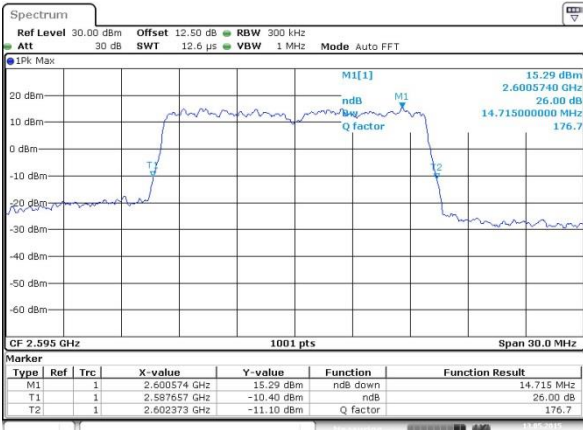

Highest Channel / 10MHz / 16QAM

Date: 13 MAY 2015 00:25:24

LTE Band 38

Lowest Channel / 15MHz / QPSK

Date: 13 MAY 2015 00:28:11

Lowest Channel / 15MHz / 16QAM

Date: 13 MAY 2015 00:28:28

Middle Channel / 15MHz / QPSK

Date: 13 MAY 2015 00:27:16

Middle Channel / 15MHz / 16QAM

Date: 13 MAY 2015 00:27:34

Highest Channel / 15MHz / QPSK

Date: 13 MAY 2015 00:28:23

Highest Channel / 15MHz / 16QAM

Date: 13 MAY 2015 00:28:41

LTE Band 38