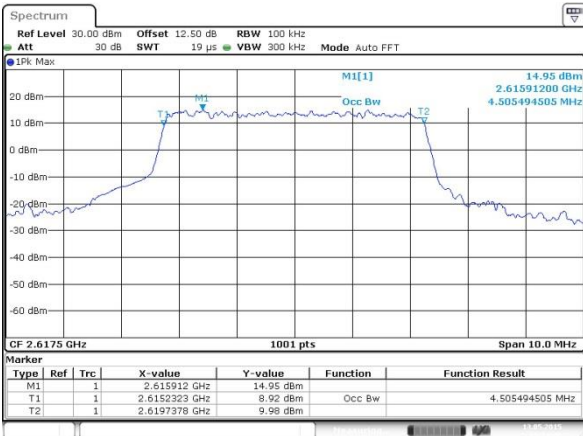

Highest Channel / 20MHz / QPSK

Date: 13 MAY 2015 00:42:04

Highest Channel / 20MHz / 16QAM

Date: 13 MAY 2015 00:42:25

Occupied Bandwidth

| Mode | LTE Band 38 : 99%OBW(MHz) | | | | | | | | | | | |
|------------|---------------------------|-------|------|-------|------|-------|-------|-------|-------|-------|-------|-------|
| | 1.4MHz | | 3MHz | | 5MHz | | 10MHz | | 15MHz | | 20MHz | |
| BW | QPSK | 16QAM | QPSK | 16QAM | QPSK | 16QAM | QPSK | 16QAM | QPSK | 16QAM | QPSK | 16QAM |
| Lowest CH | - | - | - | - | 4.51 | 4.50 | 9.05 | 9.05 | 13.46 | 13.43 | 18.46 | 18.30 |
| Middle CH | - | - | - | - | 4.51 | 4.50 | 8.99 | 8.99 | 13.43 | 13.55 | 18.46 | 18.5 |
| Highest CH | - | - | - | - | 4.51 | 4.49 | 9.05 | 9.03 | 13.49 | 13.49 | 18.38 | 18.18 |

LTE Band 38

Lowest Channel / 5MHz / QPSK

Date: 13 MAY 2015 00:19:53

Lowest Channel / 5MHz / 16QAM

Date: 13 MAY 2015 00:20:05

Middle Channel / 5MHz / QPSK

Date: 13 MAY 2015 00:20:46

Middle Channel / 5MHz / 16QAM

Date: 13 MAY 2015 00:20:59

Highest Channel / 5MHz / QPSK

Date: 13 MAY 2015 00:21:41

Highest Channel / 5MHz / 16QAM

Date: 13 MAY 2015 00:21:54

LTE Band 38

Lowest Channel / 10MHz / QPSK

Date: 13 MAY 2015 00:22:37