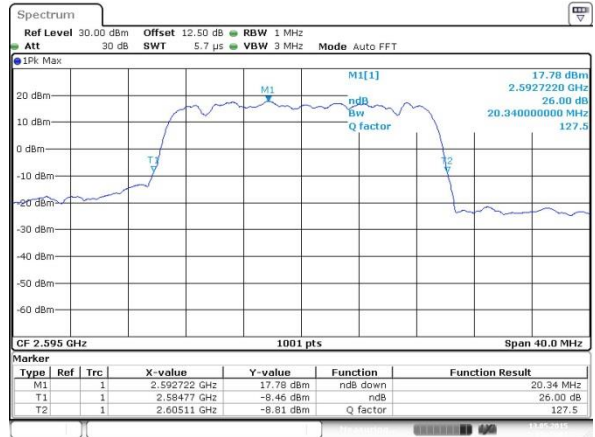

Date: 13 MAY 2015 00:27:16

Middle Channel / 15MHz / 16QAM

Date: 13 MAY 2015 00:27:34

Highest Channel / 15MHz / QPSK

Date: 13 MAY 2015 00:28:23

Highest Channel / 15MHz / 16QAM

Date: 13 MAY 2015 00:28:41

LTE Band 38

Lowest Channel / 20MHz / QPSK

Date: 13 MAY 2015 00:39:24

Lowest Channel / 20MHz / 16QAM

Date: 13 MAY 2015 00:39:44

Middle Channel / 20MHz / QPSK

Date: 13 MAY 2015 00:40:43

Middle Channel / 20MHz / 16QAM

Date: 13 MAY 2015 00:41:04

Highest Channel / 20MHz / QPSK

Date: 13 MAY 2015 00:42:04

Highest Channel / 20MHz / 16QAM

Date: 13 MAY 2015 00:42:25

Occupied Bandwidth

| Mode | LTE Band 38 : 99%OBW(MHz) | | | | | | | | | | | |
|------------|---------------------------|-------|------|-------|------|-------|-------|-------|-------|-------|-------|-------|
| | 1.4MHz | | 3MHz | | 5MHz | | 10MHz | | 15MHz | | 20MHz | |
| BW | QPSK | 16QAM | QPSK | 16QAM | QPSK | 16QAM | QPSK | 16QAM | QPSK | 16QAM | QPSK | 16QAM |
| Lowest CH | - | - | - | - | 4.51 | 4.50 | 9.05 | 9.05 | 13.46 | 13.43 | 18.46 | 18.30 |
| Middle CH | - | - | - | - | 4.51 | 4.50 | 8.99 | 8.99 | 13.43 | 13.55 | 18.46 | 18.5 |
| Highest CH | - | - | - | - | 4.51 | 4.49 | 9.05 | 9.03 | 13.49 | 13.49 | 18.38 | 18.18 |