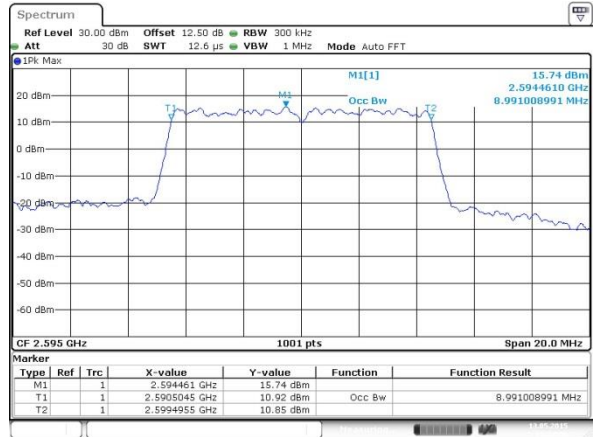

Date: 13 MAY 2015 00:20:59

Highest Channel / 5MHz / QPSK

Date: 13 MAY 2015 00:21:41

Highest Channel / 5MHz / 16QAM

Date: 13 MAY 2015 00:21:54

LTE Band 38

Lowest Channel / 10MHz / QPSK

Date: 13 MAY 2015 00:22:37

Lowest Channel / 10MHz / 16QAM

Date: 13 MAY 2015 00:22:51

Middle Channel / 10MHz / QPSK

Date: 13 MAY 2015 00:23:36

Middle Channel / 10MHz / 16QAM

Date: 13 MAY 2015 00:23:50

Highest Channel / 10MHz / QPSK

Date: 13 MAY 2015 00:24:36

Highest Channel / 10MHz / 16QAM

Date: 13 MAY 2015 00:24:51

LTE Band 38

Lowest Channel / 15MHz / QPSK

Date: 13 MAY 2015 00:25:39

Lowest Channel / 15MHz / 16QAM

Date: 13 MAY 2015 00:25:54

Middle Channel / 15MHz / QPSK