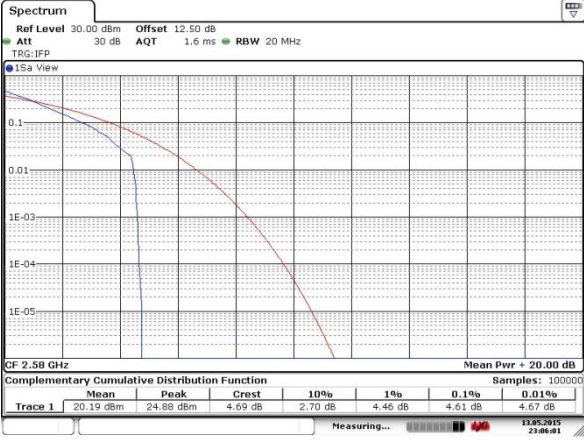

LTE Band 38 / 20MHz / QPSK

Lowest Channel / 1RB

Date: 13 MAY 2015 23:08:00

Lowest Channel / Full RB

Date: 13 MAY 2015 23:08:45

Middle Channel / 1RB

Date: 13 MAY 2015 23:05:43

Middle Channel / Full RB

Date: 13 MAY 2015 23:04:56

Highest Channel / 1RB

Date: 13 MAY 2015 23:04:04

Highest Channel / Full RB

Date: 13 MAY 2015 23:04:41

LTE Band 38 / 20MHz / 16QAM

Lowest Channel / 1RB

Date: 13 MAY 2015 23:08:20