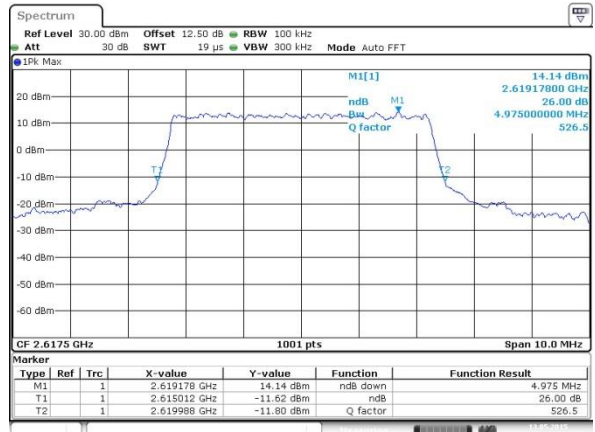

Highest Channel / Full RB

Date: 13 MAY 2015 23:04:29

26dB Bandwidth

| Mode | LTE Band 38 : 26dB BW(MHz) | | | | | | | | | | | |
|------------|----------------------------|-------|------|-------|------|-------|-------|-------|-------|-------|-------|-------|
| | 1.4MHz | | 3MHz | | 5MHz | | 10MHz | | 15MHz | | 20MHz | |
| BW | QPSK | 16QAM | QPSK | 16QAM | QPSK | 16QAM | QPSK | 16QAM | QPSK | 16QAM | QPSK | 16QAM |
| Mod. | QPSK | 16QAM | QPSK | 16QAM | QPSK | 16QAM | QPSK | 16QAM | QPSK | 16QAM | QPSK | 16QAM |
| Lowest CH | | | | | 5.10 | 4.97 | 10.03 | 9.85 | 14.48 | 14.60 | 20.38 | 20.22 |
| Middle CH | | | | | 5.18 | 4.97 | 9.83 | 9.87 | 14.72 | 14.78 | 20.54 | 20.34 |
| Highest CH | | | | | 5.26 | 4.98 | 10.19 | 9.91 | 14.57 | 14.78 | 20.42 | 20.22 |

LTE Band 38

Lowest Channel / 5MHz / QPSK

Date: 13 MAY 2015 00:20:19

Lowest Channel / 5MHz / 16QAM

Date: 13 MAY 2015 00:20:34

Middle Channel / 5MHz / QPSK

Date: 13 MAY 2015 00:21:13

Middle Channel / 5MHz / 16QAM

Date: 13 MAY 2015 00:21:28

Highest Channel / 5MHz / QPSK

Date: 13 MAY 2015 00:22:09

Highest Channel / 5MHz / 16QAM

Date: 13 MAY 2015 00:22:24

LTE Band 38

Lowest Channel / 10MHz / QPSK

Date: 13 MAY 2015 00:23:06