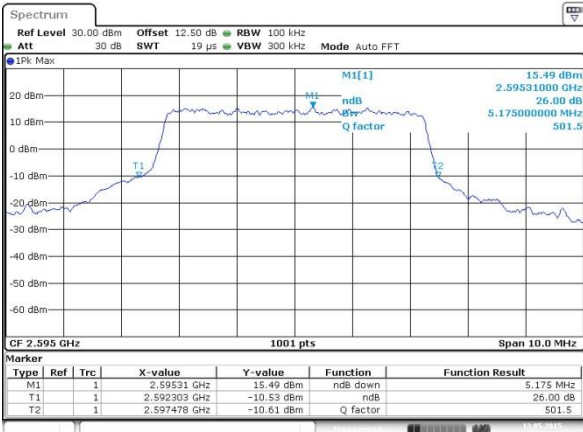

Highest Channel / Full RB

Date: 13 MAY 2015 23:04:29

26dB Bandwidth

| Mode | LTE Band 38 : 26dB BW(MHz) | | | | | | | | | | | |
|------------|----------------------------|-------|------|-------|------|-------|-------|-------|-------|-------|-------|-------|
| | 1.4MHz | | 3MHz | | 5MHz | | 10MHz | | 15MHz | | 20MHz | |
| BW | QPSK | 16QAM | QPSK | 16QAM | QPSK | 16QAM | QPSK | 16QAM | QPSK | 16QAM | QPSK | 16QAM |
| Mod. | QPSK | 16QAM | QPSK | 16QAM | QPSK | 16QAM | QPSK | 16QAM | QPSK | 16QAM | QPSK | 16QAM |
| Lowest CH | | | | | 5.10 | 4.97 | 10.03 | 9.85 | 14.48 | 14.60 | 20.38 | 20.22 |
| Middle CH | | | | | 5.18 | 4.97 | 9.83 | 9.87 | 14.72 | 14.78 | 20.54 | 20.34 |
| Highest CH | | | | | 5.26 | 4.98 | 10.19 | 9.91 | 14.57 | 14.78 | 20.42 | 20.22 |

LTE Band 38

Lowest Channel / 5MHz / QPSK

Date: 13 MAY 2015 00:20:19

Lowest Channel / 5MHz / 16QAM

Date: 13 MAY 2015 00:20:34

Middle Channel / 5MHz / QPSK

Date: 13 MAY 2015 00:21:13

Middle Channel / 5MHz / 16QAM

Date: 13 MAY 2015 00:21:28

Highest Channel / 5MHz / QPSK

Date: 13 MAY 2015 00:22:09

Highest Channel / 5MHz / 16QAM

Date: 13 MAY 2015 00:22:24

LTE Band 38

Lowest Channel / 10MHz / QPSK

Date: 13 MAY 2015 00:23:06