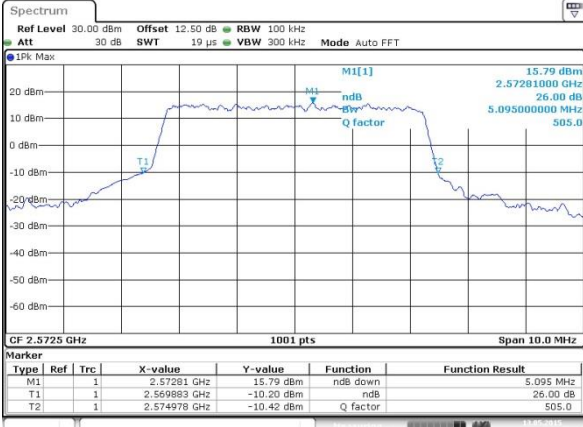

Lowest Channel / Full RB

Date: 13 MAY 2015 23:08:32

Middle Channel / 1RB

Date: 13 MAY 2015 23:05:30

Middle Channel / Full RB

Date: 13 MAY 2015 23:05:09

Highest Channel / 1RB

Date: 13 MAY 2015 23:04:16

Highest Channel / Full RB

Date: 13 MAY 2015 23:04:29

26dB Bandwidth

| Mode | LTE Band 38 : 26dB BW(MHz) | | | | | | | | | | | |
|------------|----------------------------|-------|------|-------|------|-------|-------|-------|-------|-------|-------|-------|
| | 1.4MHz | | 3MHz | | 5MHz | | 10MHz | | 15MHz | | 20MHz | |
| BW | QPSK | 16QAM | QPSK | 16QAM | QPSK | 16QAM | QPSK | 16QAM | QPSK | 16QAM | QPSK | 16QAM |
| Mod. | QPSK | 16QAM | QPSK | 16QAM | QPSK | 16QAM | QPSK | 16QAM | QPSK | 16QAM | QPSK | 16QAM |
| Lowest CH | | | | | 5.10 | 4.97 | 10.03 | 9.85 | 14.48 | 14.60 | 20.38 | 20.22 |
| Middle CH | | | | | 5.18 | 4.97 | 9.83 | 9.87 | 14.72 | 14.78 | 20.54 | 20.34 |
| Highest CH | | | | | 5.26 | 4.98 | 10.19 | 9.91 | 14.57 | 14.78 | 20.42 | 20.22 |

LTE Band 38

Lowest Channel / 5MHz / QPSK

Date: 13 MAY 2015 00:20:19

Lowest Channel / 5MHz / 16QAM

Date: 13 MAY 2015 00:20:34

Middle Channel / 5MHz / QPSK

Date: 13 MAY 2015 00:21:13

Middle Channel / 5MHz / 16QAM

Date: 13 MAY 2015 00:21:28

Highest Channel / 5MHz / QPSK

Date: 13 MAY 2015 00:22:09

Highest Channel / 5MHz / 16QAM

Date: 13 MAY 2015 00:22:24

LTE Band 38

Lowest Channel / 10MHz / QPSK

Date: 13 MAY 2015 00:23:06