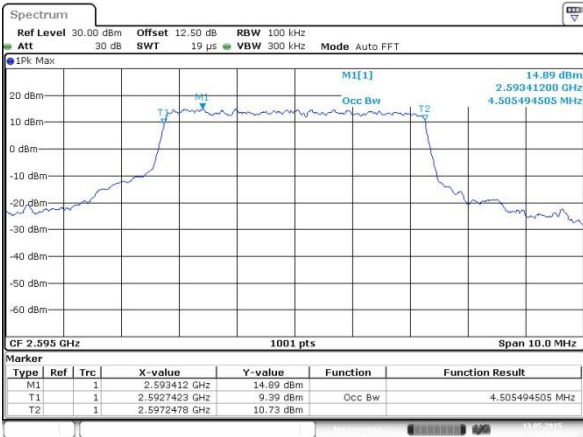

Highest Channel / 20MHz / QPSK

Date: 13 MAY 2015 00:42:04

Highest Channel / 20MHz / 16QAM

Date: 13 MAY 2015 00:42:25

Occupied Bandwidth

| Mode | LTE Band 38 : 99%OBW(MHz) | | | | | | | | | | | |
|------------|---------------------------|-------|------|-------|------|-------|-------|-------|-------|-------|-------|-------|
| | 1.4MHz | | 3MHz | | 5MHz | | 10MHz | | 15MHz | | 20MHz | |
| BW | QPSK | 16QAM | QPSK | 16QAM | QPSK | 16QAM | QPSK | 16QAM | QPSK | 16QAM | QPSK | 16QAM |
| Lowest CH | - | - | - | - | 4.51 | 4.50 | 9.05 | 9.05 | 13.46 | 13.43 | 18.46 | 18.30 |
| Middle CH | - | - | - | - | 4.51 | 4.50 | 8.99 | 8.99 | 13.43 | 13.55 | 18.46 | 18.5 |
| Highest CH | - | - | - | - | 4.51 | 4.49 | 9.05 | 9.03 | 13.49 | 13.49 | 18.38 | 18.18 |

LTE Band 38

Lowest Channel / 5MHz / QPSK

Date: 13 MAY 2015 00:19:53

Lowest Channel / 5MHz / 16QAM

Date: 13 MAY 2015 00:20:05

Middle Channel / 5MHz / QPSK

Date: 13 MAY 2015 00:20:46

Middle Channel / 5MHz / 16QAM

Date: 13 MAY 2015 00:20:59

Highest Channel / 5MHz / QPSK

Date: 13 MAY 2015 00:21:41

Highest Channel / 5MHz / 16QAM

Date: 13 MAY 2015 00:21:54

LTE Band 38

Lowest Channel / 10MHz / QPSK

Date: 13 MAY 2015 00:22:37