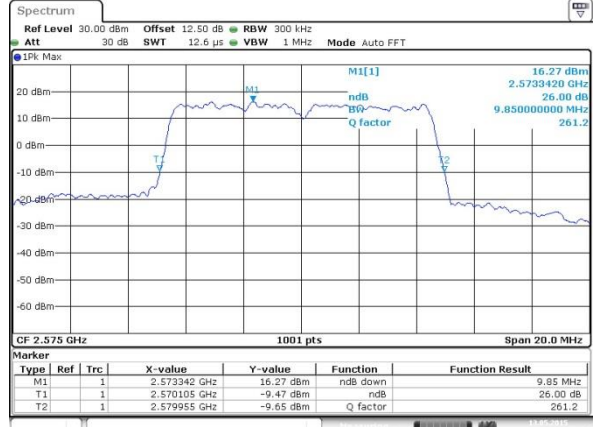

Lowest Channel / 10MHz / 16QAM

Date: 13 MAY 2015 00:23:22