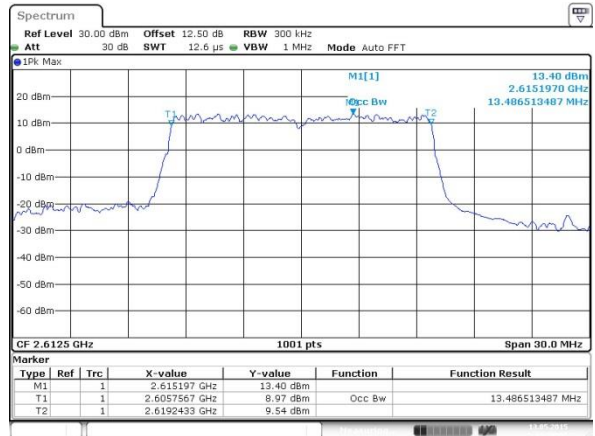

Highest Channel / 10MHz / 16QAM

Date: 13 MAY 2015 00:24:51

LTE Band 38

Lowest Channel / 15MHz / QPSK

Date: 13 MAY 2015 00:25:39

Lowest Channel / 15MHz / 16QAM

Date: 13 MAY 2015 00:25:54

Middle Channel / 15MHz / QPSK

Date: 13 MAY 2015 00:28:43

Middle Channel / 15MHz / 16QAM

Date: 13 MAY 2015 00:28:59

Highest Channel / 15MHz / QPSK

Date: 13 MAY 2015 00:27:49

Highest Channel / 15MHz / 16QAM

Date: 13 MAY 2015 00:28:05