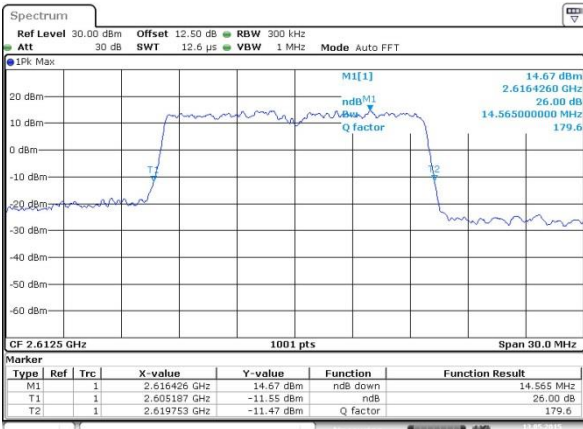

Highest Channel / 10MHz / 16QAM

Date: 13 MAY 2015 00:25:24

LTE Band 38

Lowest Channel / 15MHz / QPSK

Date: 13 MAY 2015 00:28:11

Lowest Channel / 15MHz / 16QAM

Date: 13 MAY 2015 00:28:28

Middle Channel / 15MHz / QPSK

Date: 13 MAY 2015 00:27:16

Middle Channel / 15MHz / 16QAM

Date: 13 MAY 2015 00:27:34

Highest Channel / 15MHz / QPSK

Date: 13 MAY 2015 00:28:23

Highest Channel / 15MHz / 16QAM

Date: 13 MAY 2015 00:28:41

LTE Band 38