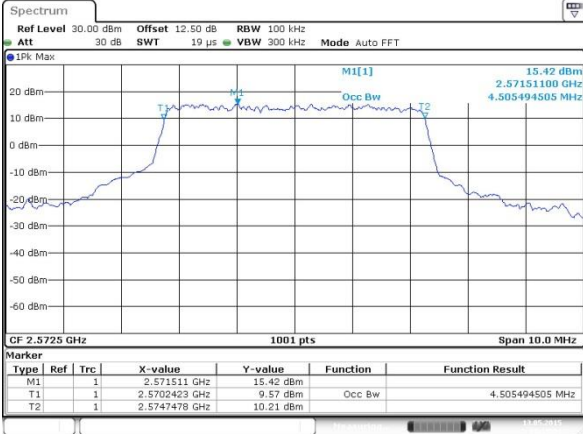

Highest Channel / 20MHz / QPSK

Date: 13 MAY 2015 00:42:04

Highest Channel / 20MHz / 16QAM

Date: 13 MAY 2015 00:42:25

Occupied Bandwidth

| Mode | LTE Band 38 : 99%OBW(MHz) | | | | | | | | | | | |
|------------|---------------------------|-------|------|-------|------|-------|-------|-------|-------|-------|-------|-------|
| | 1.4MHz | | 3MHz | | 5MHz | | 10MHz | | 15MHz | | 20MHz | |
| BW | QPSK | 16QAM | QPSK | 16QAM | QPSK | 16QAM | QPSK | 16QAM | QPSK | 16QAM | QPSK | 16QAM |
| Lowest CH | - | - | - | - | 4.51 | 4.50 | 9.05 | 9.05 | 13.46 | 13.43 | 18.46 | 18.30 |
| Middle CH | - | - | - | - | 4.51 | 4.50 | 8.99 | 8.99 | 13.43 | 13.55 | 18.46 | 18.5 |
| Highest CH | - | - | - | - | 4.51 | 4.49 | 9.05 | 9.03 | 13.49 | 13.49 | 18.38 | 18.18 |

LTE Band 38

Lowest Channel / 5MHz / QPSK

Date: 13 MAY 2015 00:19:53

Lowest Channel / 5MHz / 16QAM

Date: 13 MAY 2015 00:20:05

Middle Channel / 5MHz / QPSK

Date: 13 MAY 2015 00:20:46

Middle Channel / 5MHz / 16QAM