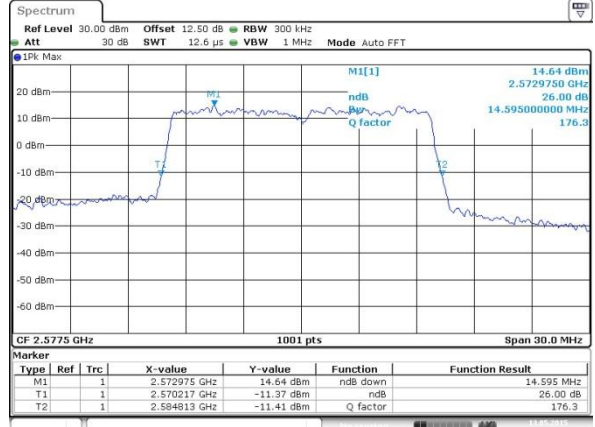

Highest Channel / 10MHz / 16QAM

Date: 13 MAY 2015 00:25:24

LTE Band 38

Lowest Channel / 15MHz / QPSK

Date: 13 MAY 2015 00:28:11

Lowest Channel / 15MHz / 16QAM

Date: 13 MAY 2015 00:28:28

Middle Channel / 15MHz / QPSK

Date: 13 MAY 2015 00:27:16

Middle Channel / 15MHz / 16QAM

Date: 13 MAY 2015 00:27:34

Highest Channel / 15MHz / QPSK

Date: 13 MAY 2015 00:28:23

Highest Channel / 15MHz / 16QAM

Date: 13 MAY 2015 00:28:41

LTE Band 38