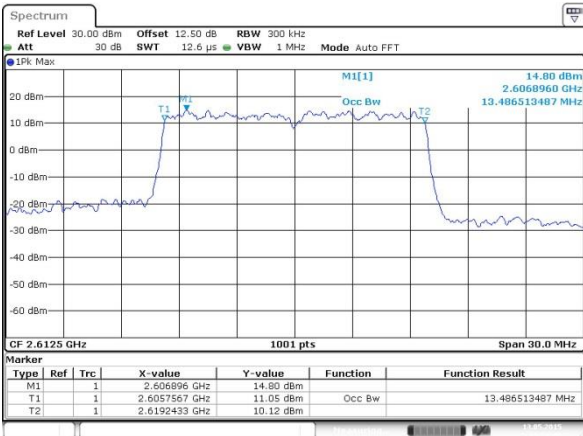

Highest Channel / 15MHz / QPSK

Date: 13 MAY 2015 00:27:49