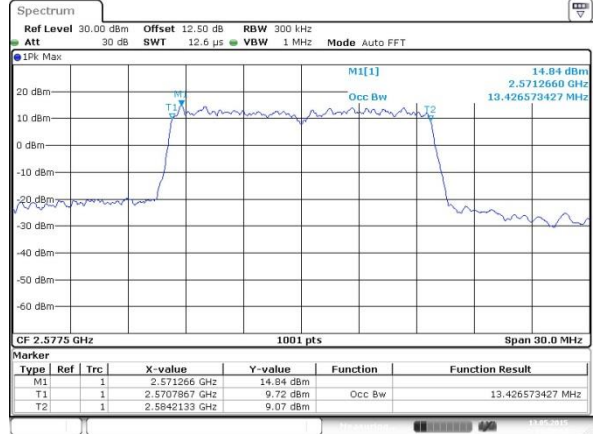

Highest Channel / 10MHz / 16QAM

Date: 13 MAY 2015 00:24:51

LTE Band 38

Lowest Channel / 15MHz / QPSK

Date: 13 MAY 2015 00:25:39

Lowest Channel / 15MHz / 16QAM

Date: 13 MAY 2015 00:25:54

Middle Channel / 15MHz / QPSK