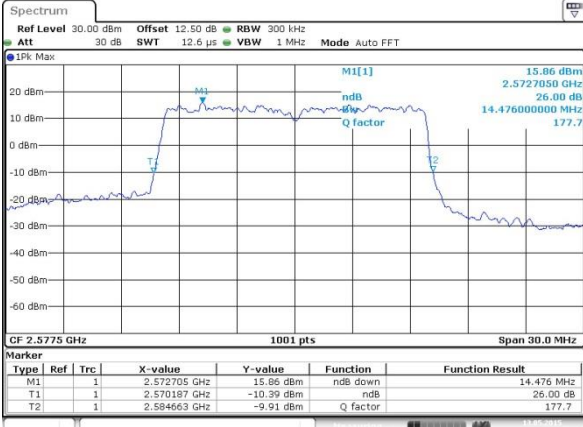

Highest Channel / 10MHz / 16QAM

Date: 13 MAY 2015 00:25:24

LTE Band 38

Lowest Channel / 15MHz / QPSK

Date: 13 MAY 2015 00:28:11

Lowest Channel / 15MHz / 16QAM

Date: 13 MAY 2015 00:28:28

Middle Channel / 15MHz / QPSK

Date: 13 MAY 2015 00:27:16

Middle Channel / 15MHz / 16QAM

Date: 13 MAY 2015 00:27:34

Highest Channel / 15MHz / QPSK

Date: 13 MAY 2015 00:28:23

Highest Channel / 15MHz / 16QAM

Date: 13 MAY 2015 00:28:41

LTE Band 38