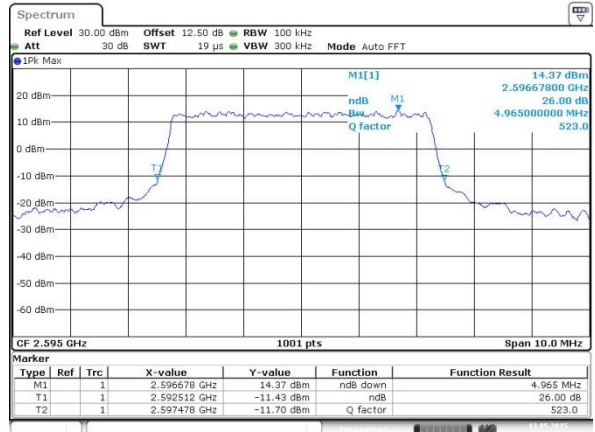

Highest Channel / Full RB

Date: 13 MAY 2015 23:04:29

26dB Bandwidth

| Mode | LTE Band 38 : 26dB BW(MHz) | | | | | | | | | | | |
|------------|----------------------------|-------|------|-------|------|-------|-------|-------|-------|-------|-------|-------|
| | 1.4MHz | | 3MHz | | 5MHz | | 10MHz | | 15MHz | | 20MHz | |
| BW | QPSK | 16QAM | QPSK | 16QAM | QPSK | 16QAM | QPSK | 16QAM | QPSK | 16QAM | QPSK | 16QAM |
| Mod. | QPSK | 16QAM | QPSK | 16QAM | QPSK | 16QAM | QPSK | 16QAM | QPSK | 16QAM | QPSK | 16QAM |
| Lowest CH | | | | | 5.10 | 4.97 | 10.03 | 9.85 | 14.48 | 14.60 | 20.38 | 20.22 |
| Middle CH | | | | | 5.18 | 4.97 | 9.83 | 9.87 | 14.72 | 14.78 | 20.54 | 20.34 |
| Highest CH | | | | | 5.26 | 4.98 | 10.19 | 9.91 | 14.57 | 14.78 | 20.42 | 20.22 |

LTE Band 38

Lowest Channel / 5MHz / QPSK

Date: 13 MAY 2015 00:20:19

Lowest Channel / 5MHz / 16QAM

Date: 13 MAY 2015 00:20:34

Middle Channel / 5MHz / QPSK

Date: 13 MAY 2015 00:21:13

Middle Channel / 5MHz / 16QAM

Date: 13 MAY 2015 00:21:28

Highest Channel / 5MHz / QPSK

Date: 13 MAY 2015 00:22:09

Highest Channel / 5MHz / 16QAM

Date: 13 MAY 2015 00:22:24

LTE Band 38

Lowest Channel / 10MHz / QPSK

Date: 13 MAY 2015 00:23:06