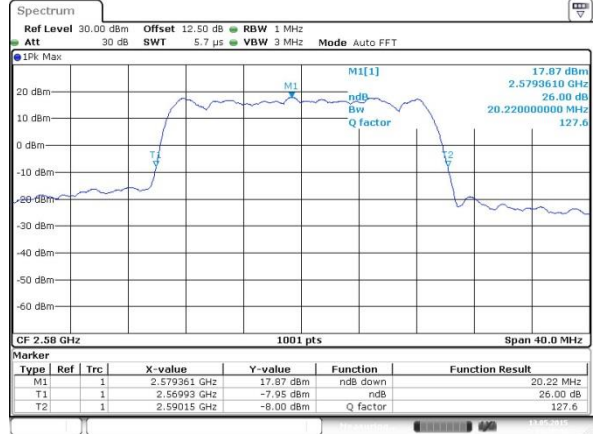

Lowest Channel / 20MHz / 16QAM

Date: 13 MAY 2015 00:39:44