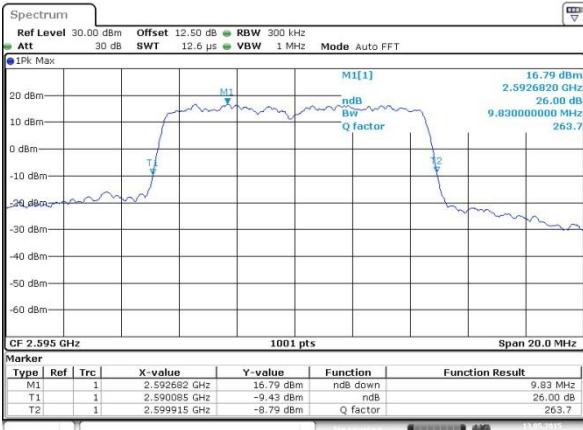

LTE Band 38

Lowest Channel / 5MHz / QPSK

Date: 13 MAY 2015 00:20:19

Lowest Channel / 5MHz / 16QAM

Date: 13 MAY 2015 00:20:34

Middle Channel / 5MHz / QPSK

Date: 13 MAY 2015 00:21:13

Middle Channel / 5MHz / 16QAM

Date: 13 MAY 2015 00:21:28

Highest Channel / 5MHz / QPSK

Date: 13 MAY 2015 00:22:09

Highest Channel / 5MHz / 16QAM

Date: 13 MAY 2015 00:22:24

LTE Band 38

Lowest Channel / 10MHz / QPSK

Date: 13 MAY 2015 00:23:06

Lowest Channel / 10MHz / 16QAM

Date: 13 MAY 2015 00:23:22

Middle Channel / 10MHz / QPSK

Date: 13 MAY 2015 00:24:06

Middle Channel / 10MHz / 16QAM

Date: 13 MAY 2015 00:24:22

Highest Channel / 10MHz / QPSK

Date: 13 MAY 2015 00:25:07

Highest Channel / 10MHz / 16QAM

Date: 13 MAY 2015 00:25:24

LTE Band 38

Lowest Channel / 15MHz / QPSK

Date: 13 MAY 2015 00:28:11

Lowest Channel / 15MHz / 16QAM

Date: 13 MAY 2015 00:28:28

Middle Channel / 15MHz / QPSK