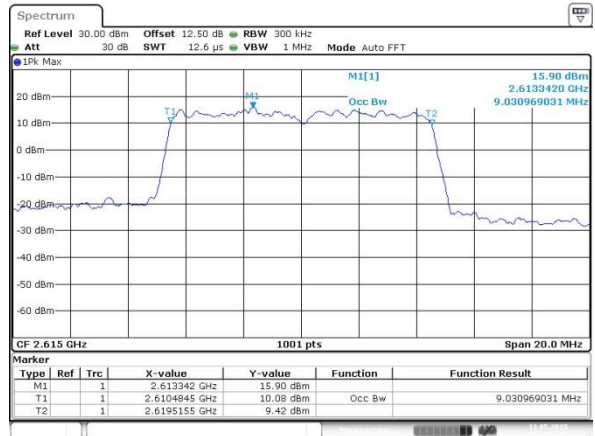

Date: 13 MAY 2015 00:20:59

Highest Channel / 5MHz / QPSK

Date: 13 MAY 2015 00:21:41

Highest Channel / 5MHz / 16QAM

Date: 13 MAY 2015 00:21:54

LTE Band 38

Lowest Channel / 10MHz / QPSK

Date: 13 MAY 2015 00:22:37

Lowest Channel / 10MHz / 16QAM

Date: 13 MAY 2015 00:22:51

Middle Channel / 10MHz / QPSK

Date: 13 MAY 2015 00:23:36

Middle Channel / 10MHz / 16QAM

Date: 13 MAY 2015 00:23:50

Highest Channel / 10MHz / QPSK

Date: 13 MAY 2015 00:24:36

Highest Channel / 10MHz / 16QAM

Date: 13 MAY 2015 00:24:51

LTE Band 38

Lowest Channel / 15MHz / QPSK

Date: 13 MAY 2015 00:25:39

Lowest Channel / 15MHz / 16QAM

Date: 13 MAY 2015 00:25:54

Middle Channel / 15MHz / QPSK