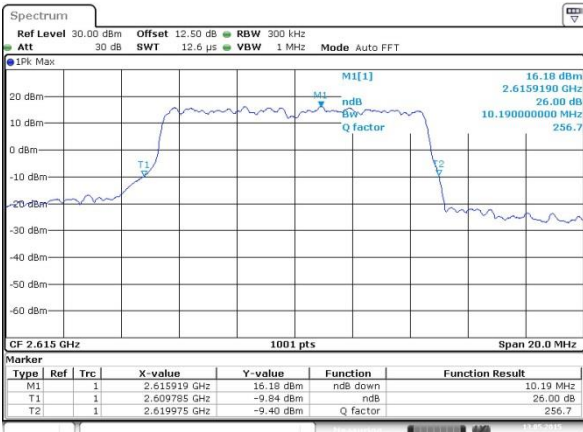

Date: 13 MAY 2015 00:21:28

Highest Channel / 5MHz / QPSK

Date: 13 MAY 2015 00:22:09

Highest Channel / 5MHz / 16QAM

Date: 13 MAY 2015 00:22:24

LTE Band 38

Lowest Channel / 10MHz / QPSK

Date: 13 MAY 2015 00:23:06

Lowest Channel / 10MHz / 16QAM

Date: 13 MAY 2015 00:23:22

Middle Channel / 10MHz / QPSK

Date: 13 MAY 2015 00:24:06

Middle Channel / 10MHz / 16QAM

Date: 13 MAY 2015 00:24:22

Highest Channel / 10MHz / QPSK

Date: 13 MAY 2015 00:25:07

Highest Channel / 10MHz / 16QAM

Date: 13 MAY 2015 00:25:24

LTE Band 38

Lowest Channel / 15MHz / QPSK

Date: 13 MAY 2015 00:28:11

Lowest Channel / 15MHz / 16QAM

Date: 13 MAY 2015 00:28:28

Middle Channel / 15MHz / QPSK