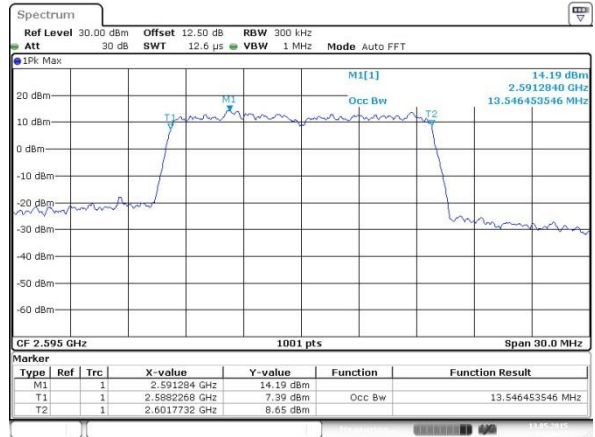

Middle Channel / 15MHz / 16QAM

Date: 13 MAY 2015 00:28:59