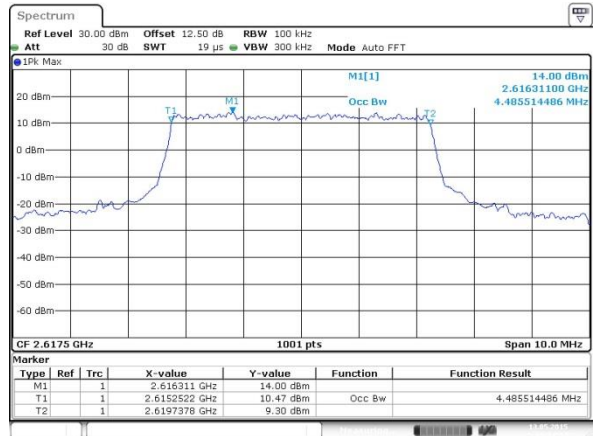

Highest Channel / 20MHz / QPSK

Date: 13 MAY 2015 00:42:04

Highest Channel / 20MHz / 16QAM

Date: 13 MAY 2015 00:42:25

Occupied Bandwidth

| Mode | LTE Band 38 : 99%OBW(MHz) | | | | | | | | | | | |
|------------|---------------------------|-------|------|-------|------|-------|-------|-------|-------|-------|-------|-------|
| | 1.4MHz | | 3MHz | | 5MHz | | 10MHz | | 15MHz | | 20MHz | |
| BW | QPSK | 16QAM | QPSK | 16QAM | QPSK | 16QAM | QPSK | 16QAM | QPSK | 16QAM | QPSK | 16QAM |
| Lowest CH | - | - | - | - | 4.51 | 4.50 | 9.05 | 9.05 | 13.46 | 13.43 | 18.46 | 18.30 |
| Middle CH | - | - | - | - | 4.51 | 4.50 | 8.99 | 8.99 | 13.43 | 13.55 | 18.46 | 18.5 |
| Highest CH | - | - | - | - | 4.51 | 4.49 | 9.05 | 9.03 | 13.49 | 13.49 | 18.38 | 18.18 |

LTE Band 38

Lowest Channel / 5MHz / QPSK

Date: 13 MAY 2015 00:19:53

Lowest Channel / 5MHz / 16QAM

Date: 13 MAY 2015 00:20:05

Middle Channel / 5MHz / QPSK

Date: 13 MAY 2015 00:20:46

Middle Channel / 5MHz / 16QAM

Date: 13 MAY 2015 00:20:59

Highest Channel / 5MHz / QPSK

Date: 13 MAY 2015 00:21:41

Highest Channel / 5MHz / 16QAM

Date: 13 MAY 2015 00:21:54

LTE Band 38

Lowest Channel / 10MHz / QPSK

Date: 13 MAY 2015 00:22:37