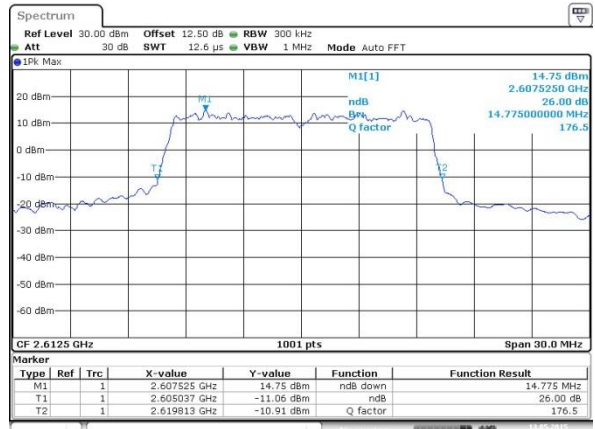

Highest Channel / 10MHz / 16QAM

Date: 13 MAY 2015 00:25:24

LTE Band 38

Lowest Channel / 15MHz / QPSK

Date: 13 MAY 2015 00:28:11

Lowest Channel / 15MHz / 16QAM

Date: 13 MAY 2015 00:28:28

Middle Channel / 15MHz / QPSK

Date: 13 MAY 2015 00:27:16

Middle Channel / 15MHz / 16QAM

Date: 13 MAY 2015 00:27:34

Highest Channel / 15MHz / QPSK

Date: 13 MAY 2015 00:28:23

Highest Channel / 15MHz / 16QAM

Date: 13 MAY 2015 00:28:41

LTE Band 38