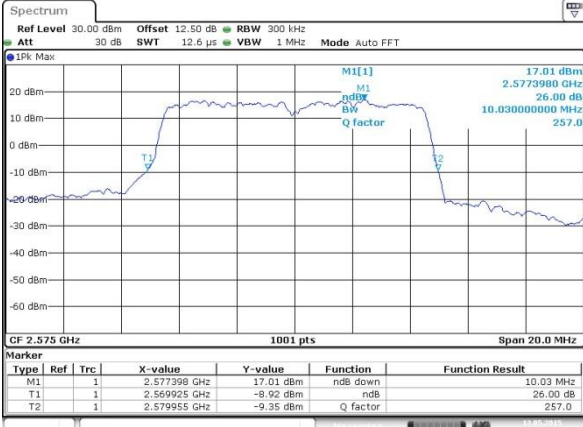

Date: 13 MAY 2015 00:21:28

Highest Channel / 5MHz / QPSK

Date: 13 MAY 2015 00:22:09

Highest Channel / 5MHz / 16QAM

Date: 13 MAY 2015 00:22:24

LTE Band 38

Lowest Channel / 10MHz / QPSK

Date: 13 MAY 2015 00:23:06