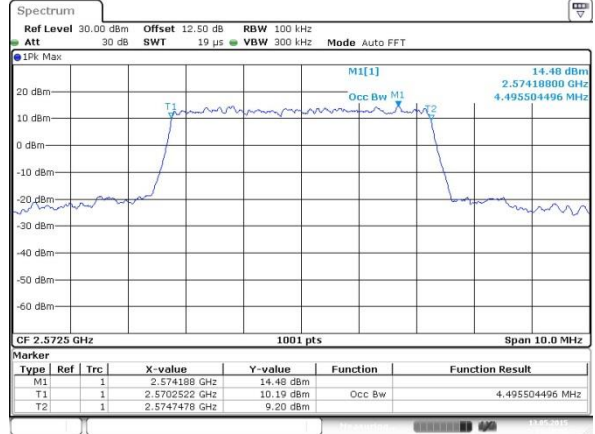

Highest Channel / 20MHz / QPSK

Date: 13 MAY 2015 00:42:04

Highest Channel / 20MHz / 16QAM

Date: 13 MAY 2015 00:42:25

Occupied Bandwidth

| Mode | LTE Band 38 : 99%OBW(MHz) | | | | | | | | | | | |
|------------|---------------------------|-------|------|-------|------|-------|-------|-------|-------|-------|-------|-------|
| | 1.4MHz | | 3MHz | | 5MHz | | 10MHz | | 15MHz | | 20MHz | |
| BW | QPSK | 16QAM | QPSK | 16QAM | QPSK | 16QAM | QPSK | 16QAM | QPSK | 16QAM | QPSK | 16QAM |
| Lowest CH | - | - | - | - | 4.51 | 4.50 | 9.05 | 9.05 | 13.46 | 13.43 | 18.46 | 18.30 |
| Middle CH | - | - | - | - | 4.51 | 4.50 | 8.99 | 8.99 | 13.43 | 13.55 | 18.46 | 18.5 |
| Highest CH | - | - | - | - | 4.51 | 4.49 | 9.05 | 9.03 | 13.49 | 13.49 | 18.38 | 18.18 |

LTE Band 38

Lowest Channel / 5MHz / QPSK

Date: 13 MAY 2015 00:19:53

Lowest Channel / 5MHz / 16QAM

Date: 13 MAY 2015 00:20:05

Middle Channel / 5MHz / QPSK

Date: 13 MAY 2015 00:20:46

Middle Channel / 5MHz / 16QAM