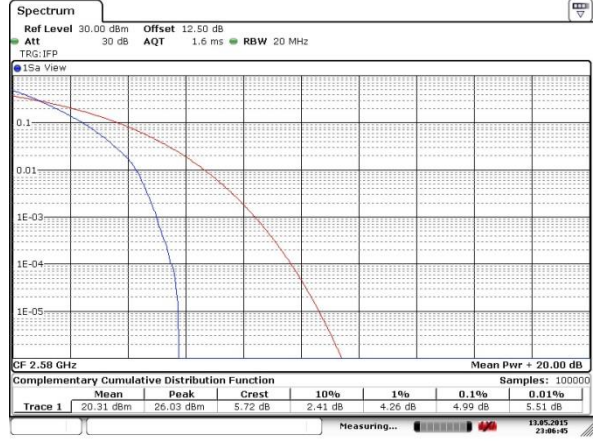

LTE Band 38 / 20MHz / QPSK

Lowest Channel / 1RB

Date: 13 MAY 2015 23:08:00

Lowest Channel / Full RB

Date: 13 MAY 2015 23:08:45

Middle Channel / 1RB

Date: 13 MAY 2015 23:05:43

Middle Channel / Full RB

Date: 13 MAY 2015 23:04:56

Highest Channel / 1RB

Date: 13 MAY 2015 23:04:04

Highest Channel / Full RB

Date: 13 MAY 2015 23:04:41

LTE Band 38 / 20MHz / 16QAM

Lowest Channel / 1RB

Date: 13 MAY 2015 23:08:20