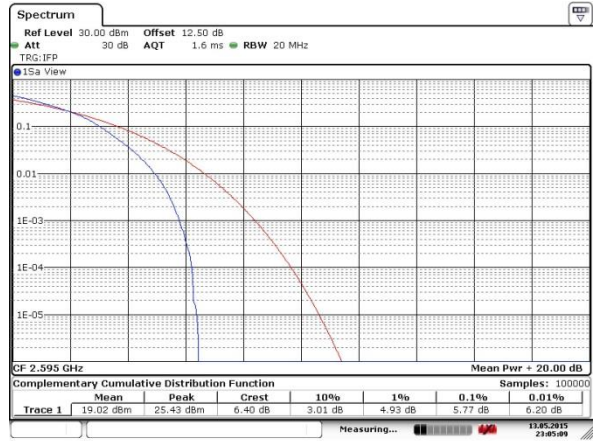

Lowest Channel / Full RB

Date: 13 MAY 2015 23:08:32

Middle Channel / 1RB

Date: 13 MAY 2015 23:05:30

Middle Channel / Full RB

Date: 13 MAY 2015 23:05:09

Highest Channel / 1RB

Date: 13 MAY 2015 23:04:16

Highest Channel / Full RB

Date: 13 MAY 2015 23:04:29

26dB Bandwidth

| Mode | LTE Band 38 : 26dB BW(MHz) | | | | | | | | | | | |
|------------|----------------------------|-------|------|-------|------|-------|-------|-------|-------|-------|-------|-------|
| | 1.4MHz | | 3MHz | | 5MHz | | 10MHz | | 15MHz | | 20MHz | |
| BW | QPSK | 16QAM | QPSK | 16QAM | QPSK | 16QAM | QPSK | 16QAM | QPSK | 16QAM | QPSK | 16QAM |
| Mod. | QPSK | 16QAM | QPSK | 16QAM | QPSK | 16QAM | QPSK | 16QAM | QPSK | 16QAM | QPSK | 16QAM |
| Lowest CH | | | | | 5.10 | 4.97 | 10.03 | 9.85 | 14.48 | 14.60 | 20.38 | 20.22 |
| Middle CH | | | | | 5.18 | 4.97 | 9.83 | 9.87 | 14.72 | 14.78 | 20.54 | 20.34 |
| Highest CH | | | | | 5.26 | 4.98 | 10.19 | 9.91 | 14.57 | 14.78 | 20.42 | 20.22 |