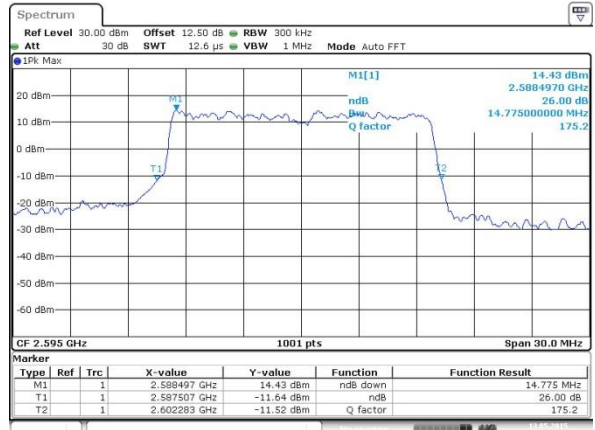

Highest Channel / 10MHz / 16QAM

Date: 13 MAY 2015 00:25:24

LTE Band 38

Lowest Channel / 15MHz / QPSK

Date: 13 MAY 2015 00:28:11

Lowest Channel / 15MHz / 16QAM

Date: 13 MAY 2015 00:28:28

Middle Channel / 15MHz / QPSK

Date: 13 MAY 2015 00:27:16

Middle Channel / 15MHz / 16QAM

Date: 13 MAY 2015 00:27:34

Highest Channel / 15MHz / QPSK

Date: 13 MAY 2015 00:28:23

Highest Channel / 15MHz / 16QAM

Date: 13 MAY 2015 00:28:41

LTE Band 38