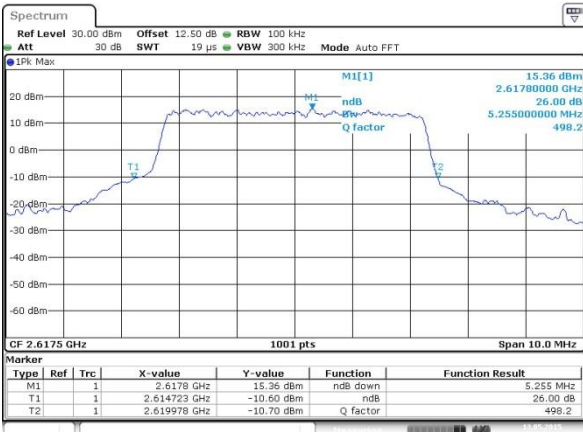

Highest Channel / Full RB

Date: 13 MAY 2015 23:04:29

26dB Bandwidth

| Mode | LTE Band 38 : 26dB BW(MHz) | | | | | | | | | | | |
|------------|----------------------------|-------|------|-------|------|-------|-------|-------|-------|-------|-------|-------|
| | 1.4MHz | | 3MHz | | 5MHz | | 10MHz | | 15MHz | | 20MHz | |
| BW | QPSK | 16QAM | QPSK | 16QAM | QPSK | 16QAM | QPSK | 16QAM | QPSK | 16QAM | QPSK | 16QAM |
| Mod. | QPSK | 16QAM | QPSK | 16QAM | QPSK | 16QAM | QPSK | 16QAM | QPSK | 16QAM | QPSK | 16QAM |
| Lowest CH | | | | | 5.10 | 4.97 | 10.03 | 9.85 | 14.48 | 14.60 | 20.38 | 20.22 |
| Middle CH | | | | | 5.18 | 4.97 | 9.83 | 9.87 | 14.72 | 14.78 | 20.54 | 20.34 |
| Highest CH | | | | | 5.26 | 4.98 | 10.19 | 9.91 | 14.57 | 14.78 | 20.42 | 20.22 |

LTE Band 38

Lowest Channel / 5MHz / QPSK

Date: 13 MAY 2015 00:20:19

Lowest Channel / 5MHz / 16QAM

Date: 13 MAY 2015 00:20:34

Middle Channel / 5MHz / QPSK

Date: 13 MAY 2015 00:21:13

Middle Channel / 5MHz / 16QAM

Date: 13 MAY 2015 00:21:28

Highest Channel / 5MHz / QPSK

Date: 13 MAY 2015 00:22:09

Highest Channel / 5MHz / 16QAM

Date: 13 MAY 2015 00:22:24

LTE Band 38

Lowest Channel / 10MHz / QPSK

Date: 13 MAY 2015 00:23:06