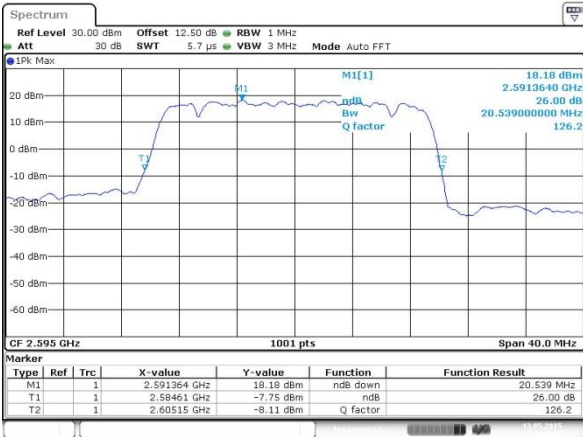

Lowest Channel / 20MHz / QPSK

Date: 13 MAY 2015 00:39:24

Lowest Channel / 20MHz / 16QAM

Date: 13 MAY 2015 00:39:44

Middle Channel / 20MHz / QPSK

Date: 13 MAY 2015 00:40:43

Middle Channel / 20MHz / 16QAM

Date: 13 MAY 2015 00:41:04

Highest Channel / 20MHz / QPSK

Date: 13 MAY 2015 00:42:04

Highest Channel / 20MHz / 16QAM

Date: 13 MAY 2015 00:42:25

Occupied Bandwidth

| Mode | LTE Band 38 : 99%OBW(MHz) | | | | | | | | | | | |
|------------|---------------------------|-------|------|-------|------|-------|-------|-------|-------|-------|-------|-------|
| | 1.4MHz | | 3MHz | | 5MHz | | 10MHz | | 15MHz | | 20MHz | |
| BW | QPSK | 16QAM | QPSK | 16QAM | QPSK | 16QAM | QPSK | 16QAM | QPSK | 16QAM | QPSK | 16QAM |
| Lowest CH | - | - | - | - | 4.51 | 4.50 | 9.05 | 9.05 | 13.46 | 13.43 | 18.46 | 18.30 |
| Middle CH | - | - | - | - | 4.51 | 4.50 | 8.99 | 8.99 | 13.43 | 13.55 | 18.46 | 18.5 |
| Highest CH | - | - | - | - | 4.51 | 4.49 | 9.05 | 9.03 | 13.49 | 13.49 | 18.38 | 18.18 |