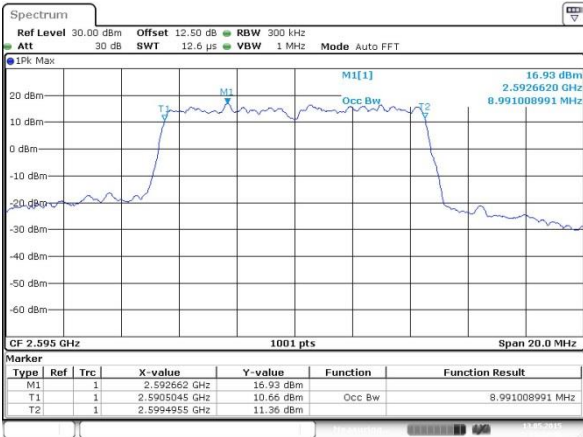

Middle Channel / 10MHz / QPSK

Date: 13 MAY 2015 00:23:36