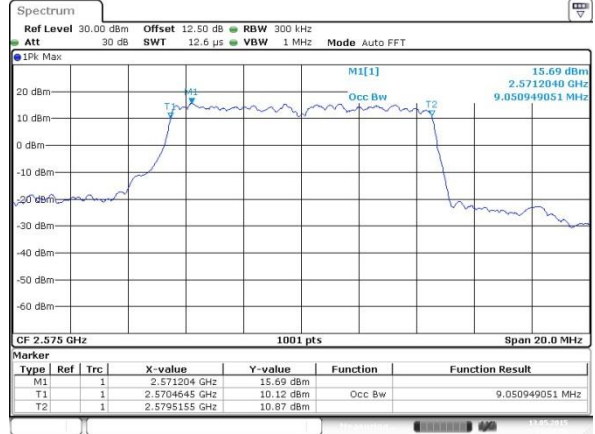

Lowest Channel / 10MHz / 16QAM

Date: 13 MAY 2015 00:22:51