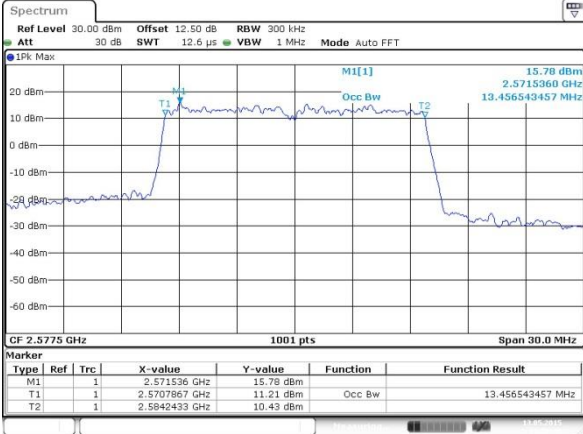

Highest Channel / 10MHz / 16QAM

Date: 13 MAY 2015 00:24:51

LTE Band 38

Lowest Channel / 15MHz / QPSK

Date: 13 MAY 2015 00:25:39

Lowest Channel / 15MHz / 16QAM

Date: 13 MAY 2015 00:25:54

Middle Channel / 15MHz / QPSK