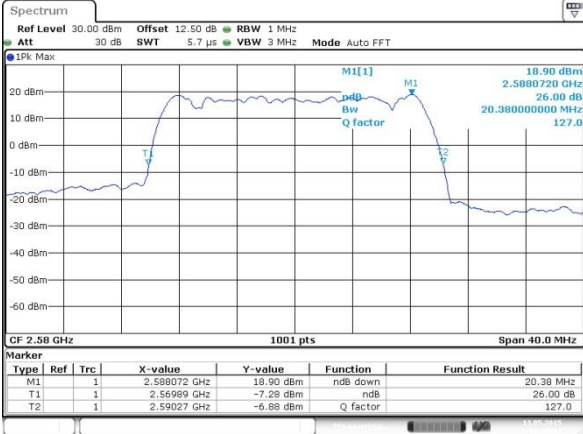

LTE Band 38

Lowest Channel / 20MHz / QPSK

Date: 13 MAY 2015 00:39:24