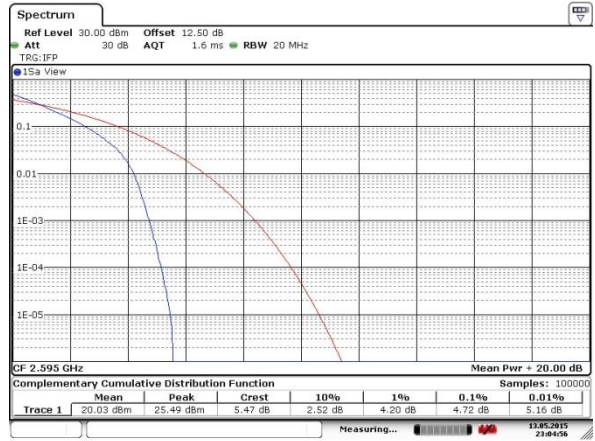

LTE Band 38 / 20MHz / QPSK

Lowest Channel / 1RB

Date: 13 MAY 2015 23:08:00

Lowest Channel / Full RB

Date: 13 MAY 2015 23:08:45

Middle Channel / 1RB

Date: 13 MAY 2015 23:05:43

Middle Channel / Full RB

Date: 13 MAY 2015 23:04:56

Highest Channel / 1RB

Date: 13 MAY 2015 23:04:04

Highest Channel / Full RB

Date: 13 MAY 2015 23:04:41

LTE Band 38 / 20MHz / 16QAM

Lowest Channel / 1RB

Date: 13 MAY 2015 23:08:20