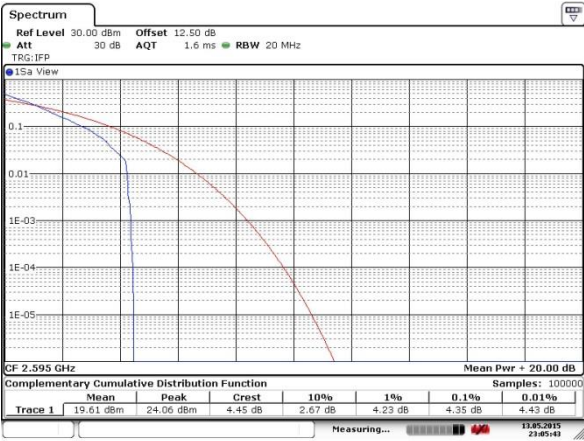

LTE Band 38 / 20MHz / QPSK

Lowest Channel / 1RB

Date: 13 MAY 2015 23:08:00

Lowest Channel / Full RB

Date: 13 MAY 2015 23:08:45

Middle Channel / 1RB

Date: 13 MAY 2015 23:05:43

Middle Channel / Full RB

Date: 13 MAY 2015 23:04:56

Highest Channel / 1RB

Date: 13 MAY 2015 23:04:04

Highest Channel / Full RB

Date: 13 MAY 2015 23:04:41

LTE Band 38 / 20MHz / 16QAM

Lowest Channel / 1RB

Date: 13 MAY 2015 23:08:20