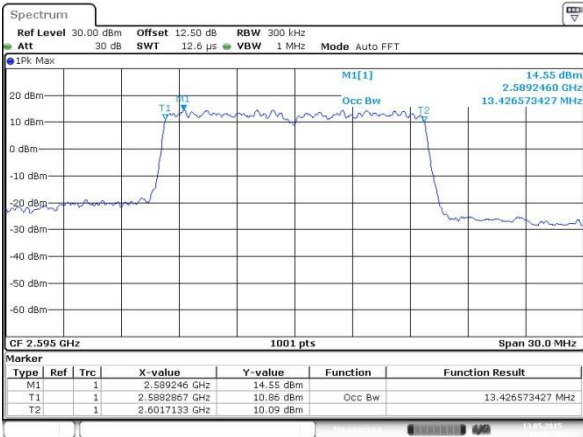

Highest Channel / 10MHz / 16QAM

Date: 13 MAY 2015 00:24:51

LTE Band 38

Lowest Channel / 15MHz / QPSK

Date: 13 MAY 2015 00:25:39

Lowest Channel / 15MHz / 16QAM

Date: 13 MAY 2015 00:25:54

Middle Channel / 15MHz / QPSK

Date: 13 MAY 2015 00:28:43

Middle Channel / 15MHz / 16QAM

Date: 13 MAY 2015 00:28:59

Highest Channel / 15MHz / QPSK

Date: 13 MAY 2015 00:27:49

Highest Channel / 15MHz / 16QAM

Date: 13 MAY 2015 00:28:05