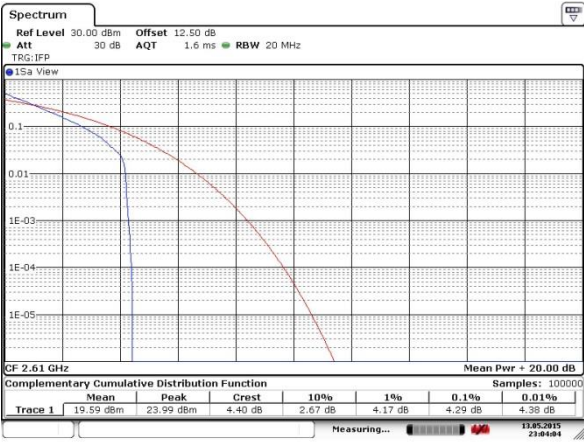

LTE Band 38 / 20MHz / QPSK

Lowest Channel / 1RB

Date: 13 MAY 2015 23:08:00

Lowest Channel / Full RB

Date: 13 MAY 2015 23:08:45

Middle Channel / 1RB

Date: 13 MAY 2015 23:05:43

Middle Channel / Full RB

Date: 13 MAY 2015 23:04:56

Highest Channel / 1RB

Date: 13 MAY 2015 23:04:04

Highest Channel / Full RB

Date: 13 MAY 2015 23:04:41

LTE Band 38 / 20MHz / 16QAM

Lowest Channel / 1RB

Date: 13 MAY 2015 23:08:20