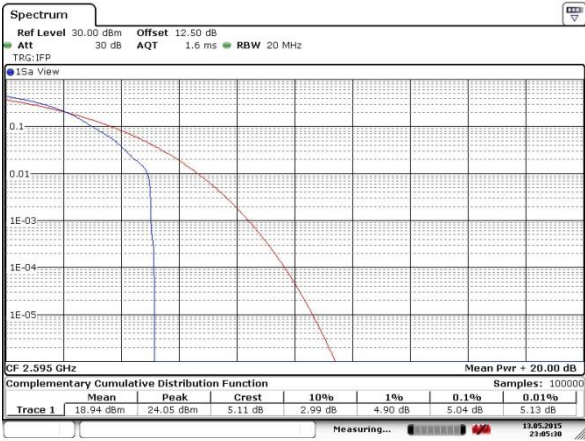

Middle Channel / 1RB

Date: 13 MAY 2015 23:05:30