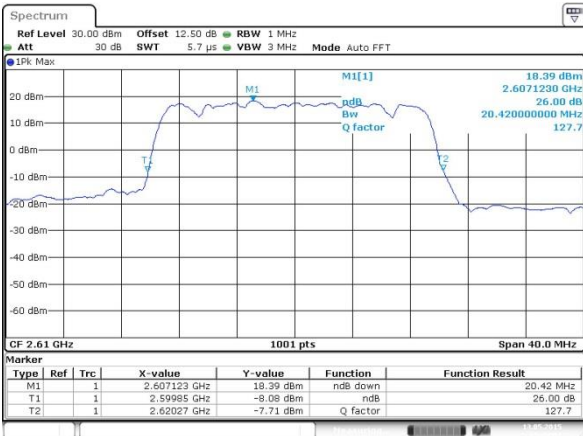

Lowest Channel / 20MHz / QPSK

Date: 13 MAY 2015 00:39:24

Lowest Channel / 20MHz / 16QAM

Date: 13 MAY 2015 00:39:44

Middle Channel / 20MHz / QPSK

Date: 13 MAY 2015 00:40:43

Middle Channel / 20MHz / 16QAM

Date: 13 MAY 2015 00:41:04

Highest Channel / 20MHz / QPSK

Date: 13 MAY 2015 00:42:04

Highest Channel / 20MHz / 16QAM

Date: 13 MAY 2015 00:42:25

Occupied Bandwidth

| Mode | LTE Band 38 : 99%OBW(MHz) | | | | | | | | | | | |
|------------|---------------------------|-------|------|-------|------|-------|-------|-------|-------|-------|-------|-------|
| | 1.4MHz | | 3MHz | | 5MHz | | 10MHz | | 15MHz | | 20MHz | |
| BW | QPSK | 16QAM | QPSK | 16QAM | QPSK | 16QAM | QPSK | 16QAM | QPSK | 16QAM | QPSK | 16QAM |
| Lowest CH | - | - | - | - | 4.51 | 4.50 | 9.05 | 9.05 | 13.46 | 13.43 | 18.46 | 18.30 |
| Middle CH | - | - | - | - | 4.51 | 4.50 | 8.99 | 8.99 | 13.43 | 13.55 | 18.46 | 18.5 |
| Highest CH | - | - | - | - | 4.51 | 4.49 | 9.05 | 9.03 | 13.49 | 13.49 | 18.38 | 18.18 |