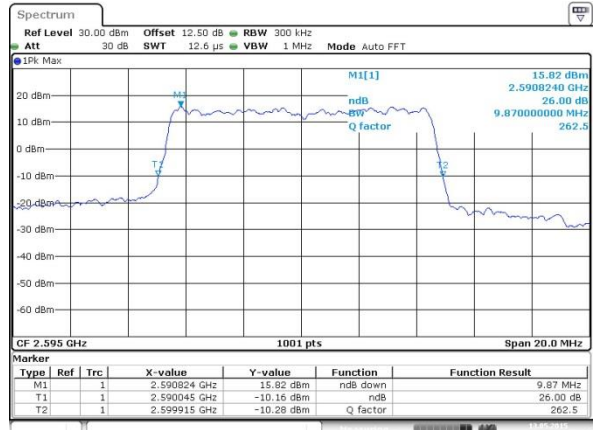

Date: 13 MAY 2015 00:21:28

Highest Channel / 5MHz / QPSK

Date: 13 MAY 2015 00:22:09

Highest Channel / 5MHz / 16QAM

Date: 13 MAY 2015 00:22:24

LTE Band 38

Lowest Channel / 10MHz / QPSK

Date: 13 MAY 2015 00:23:06

Lowest Channel / 10MHz / 16QAM

Date: 13 MAY 2015 00:23:22

Middle Channel / 10MHz / QPSK

Date: 13 MAY 2015 00:24:06

Middle Channel / 10MHz / 16QAM

Date: 13 MAY 2015 00:24:22

Highest Channel / 10MHz / QPSK

Date: 13 MAY 2015 00:25:07

Highest Channel / 10MHz / 16QAM

Date: 13 MAY 2015 00:25:24

LTE Band 38

Lowest Channel / 15MHz / QPSK

Date: 13 MAY 2015 00:28:11

Lowest Channel / 15MHz / 16QAM

Date: 13 MAY 2015 00:28:28

Middle Channel / 15MHz / QPSK