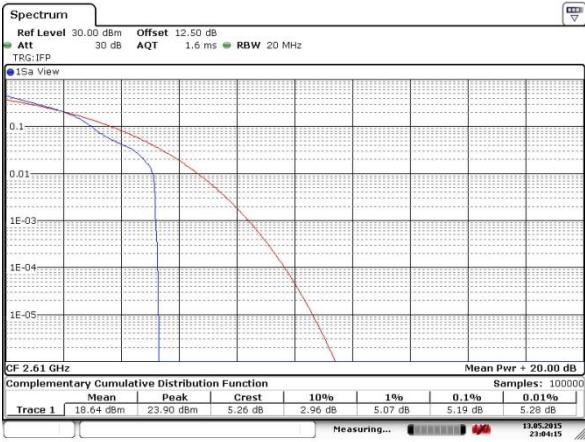

Lowest Channel / Full RB

Date: 13 MAY 2015 23:08:32

Middle Channel / 1RB

Date: 13 MAY 2015 23:05:30

Middle Channel / Full RB

Date: 13 MAY 2015 23:05:09

Highest Channel / 1RB

Date: 13 MAY 2015 23:04:16

Highest Channel / Full RB

Date: 13 MAY 2015 23:04:29

26dB Bandwidth

| Mode | LTE Band 38 : 26dB BW(MHz) | | | | | | | | | | | |
|------------|----------------------------|-------|------|-------|------|-------|-------|-------|-------|-------|-------|-------|
| | 1.4MHz | | 3MHz | | 5MHz | | 10MHz | | 15MHz | | 20MHz | |
| BW | QPSK | 16QAM | QPSK | 16QAM | QPSK | 16QAM | QPSK | 16QAM | QPSK | 16QAM | QPSK | 16QAM |
| Mod. | QPSK | 16QAM | QPSK | 16QAM | QPSK | 16QAM | QPSK | 16QAM | QPSK | 16QAM | QPSK | 16QAM |
| Lowest CH | | | | | 5.10 | 4.97 | 10.03 | 9.85 | 14.48 | 14.60 | 20.38 | 20.22 |
| Middle CH | | | | | 5.18 | 4.97 | 9.83 | 9.87 | 14.72 | 14.78 | 20.54 | 20.34 |
| Highest CH | | | | | 5.26 | 4.98 | 10.19 | 9.91 | 14.57 | 14.78 | 20.42 | 20.22 |