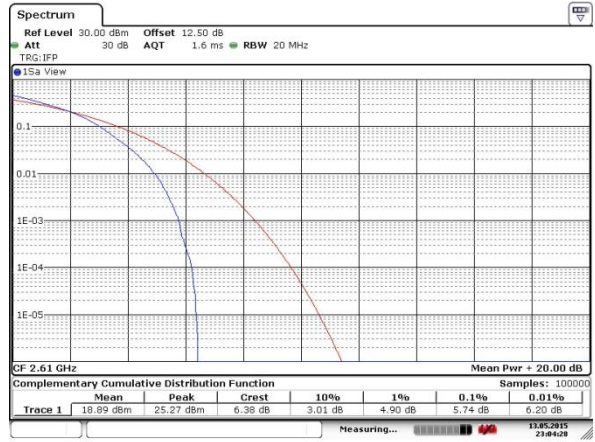

Lowest Channel / Full RB

Date: 13 MAY 2015 23:08:32

Middle Channel / 1RB

Date: 13 MAY 2015 23:05:30

Middle Channel / Full RB

Date: 13 MAY 2015 23:05:09

Highest Channel / 1RB

Date: 13 MAY 2015 23:04:16

Highest Channel / Full RB

Date: 13 MAY 2015 23:04:29

26dB Bandwidth

| Mode | LTE Band 38 : 26dB BW(MHz) | | | | | | | | | | | |
|------------|----------------------------|-------|------|-------|------|-------|-------|-------|-------|-------|-------|-------|
| | 1.4MHz | | 3MHz | | 5MHz | | 10MHz | | 15MHz | | 20MHz | |
| BW | QPSK | 16QAM | QPSK | 16QAM | QPSK | 16QAM | QPSK | 16QAM | QPSK | 16QAM | QPSK | 16QAM |
| Mod. | QPSK | 16QAM | QPSK | 16QAM | QPSK | 16QAM | QPSK | 16QAM | QPSK | 16QAM | QPSK | 16QAM |
| Lowest CH | | | | | 5.10 | 4.97 | 10.03 | 9.85 | 14.48 | 14.60 | 20.38 | 20.22 |
| Middle CH | | | | | 5.18 | 4.97 | 9.83 | 9.87 | 14.72 | 14.78 | 20.54 | 20.34 |
| Highest CH | | | | | 5.26 | 4.98 | 10.19 | 9.91 | 14.57 | 14.78 | 20.42 | 20.22 |