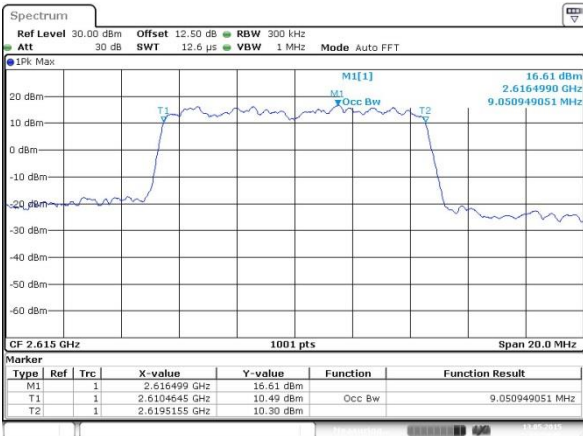

Date: 13 MAY 2015 00:20:59

Highest Channel / 5MHz / QPSK

Date: 13 MAY 2015 00:21:41

Highest Channel / 5MHz / 16QAM

Date: 13 MAY 2015 00:21:54

LTE Band 38

Lowest Channel / 10MHz / QPSK

Date: 13 MAY 2015 00:22:37

Lowest Channel / 10MHz / 16QAM

Date: 13 MAY 2015 00:22:51

Middle Channel / 10MHz / QPSK

Date: 13 MAY 2015 00:23:36

Middle Channel / 10MHz / 16QAM

Date: 13 MAY 2015 00:23:50

Highest Channel / 10MHz / QPSK

Date: 13 MAY 2015 00:24:36

Highest Channel / 10MHz / 16QAM

Date: 13 MAY 2015 00:24:51

LTE Band 38

Lowest Channel / 15MHz / QPSK

Date: 13 MAY 2015 00:25:39

Lowest Channel / 15MHz / 16QAM

Date: 13 MAY 2015 00:25:54

Middle Channel / 15MHz / QPSK