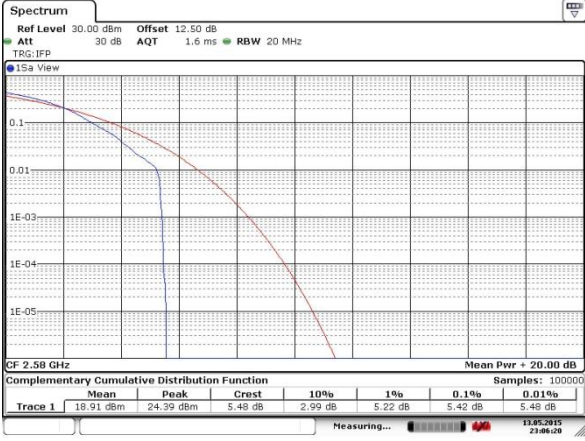

Date: 13 MAY 2015 23:04:56

Highest Channel / 1RB

Date: 13 MAY 2015 23:04:04

Highest Channel / Full RB

Date: 13 MAY 2015 23:04:41

LTE Band 38 / 20MHz / 16QAM

Lowest Channel / 1RB

Date: 13 MAY 2015 23:08:20

Highest Channel / Full RB

Date: 13 MAY 2015 23:04:29

26dB Bandwidth

| Mode | LTE Band 38 : 26dB BW(MHz) | | | | | | | | | | | |
|------------|----------------------------|-------|------|-------|------|-------|-------|-------|-------|-------|-------|-------|
| | 1.4MHz | | 3MHz | | 5MHz | | 10MHz | | 15MHz | | 20MHz | |
| BW | QPSK | 16QAM | QPSK | 16QAM | QPSK | 16QAM | QPSK | 16QAM | QPSK | 16QAM | QPSK | 16QAM |
| Mod. | QPSK | 16QAM | QPSK | 16QAM | QPSK | 16QAM | QPSK | 16QAM | QPSK | 16QAM | QPSK | 16QAM |
| Lowest CH | | | | | 5.10 | 4.97 | 10.03 | 9.85 | 14.48 | 14.60 | 20.38 | 20.22 |
| Middle CH | | | | | 5.18 | 4.97 | 9.83 | 9.87 | 14.72 | 14.78 | 20.54 | 20.34 |
| Highest CH | | | | | 5.26 | 4.98 | 10.19 | 9.91 | 14.57 | 14.78 | 20.42 | 20.22 |