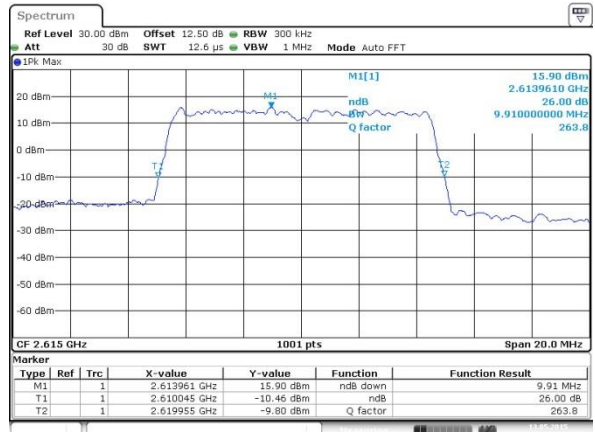

Date: 13 MAY 2015 00:21:28

Highest Channel / 5MHz / QPSK

Date: 13 MAY 2015 00:22:09

Highest Channel / 5MHz / 16QAM

Date: 13 MAY 2015 00:22:24

LTE Band 38

Lowest Channel / 10MHz / QPSK

Date: 13 MAY 2015 00:23:06

Lowest Channel / 10MHz / 16QAM

Date: 13 MAY 2015 00:23:22

Middle Channel / 10MHz / QPSK

Date: 13 MAY 2015 00:24:06

Middle Channel / 10MHz / 16QAM

Date: 13 MAY 2015 00:24:22

Highest Channel / 10MHz / QPSK

Date: 13 MAY 2015 00:25:07

Highest Channel / 10MHz / 16QAM

Date: 13 MAY 2015 00:25:24

LTE Band 38

Lowest Channel / 15MHz / QPSK

Date: 13 MAY 2015 00:28:11

Lowest Channel / 15MHz / 16QAM

Date: 13 MAY 2015 00:28:28

Middle Channel / 15MHz / QPSK