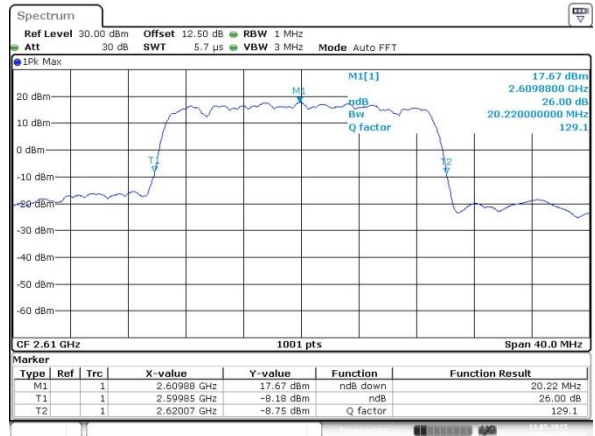

Lowest Channel / 20MHz / QPSK

Date: 13 MAY 2015 00:39:24

Lowest Channel / 20MHz / 16QAM

Date: 13 MAY 2015 00:39:44

Middle Channel / 20MHz / QPSK

Date: 13 MAY 2015 00:40:43

Middle Channel / 20MHz / 16QAM

Date: 13 MAY 2015 00:41:04

Highest Channel / 20MHz / QPSK

Date: 13 MAY 2015 00:42:04

Highest Channel / 20MHz / 16QAM

Date: 13 MAY 2015 00:42:25

Occupied Bandwidth

| Mode | LTE Band 38 : 99%OBW(MHz) | | | | | | | | | | | |
|------------|---------------------------|-------|------|-------|------|-------|-------|-------|-------|-------|-------|-------|
| | 1.4MHz | | 3MHz | | 5MHz | | 10MHz | | 15MHz | | 20MHz | |
| BW | QPSK | 16QAM | QPSK | 16QAM | QPSK | 16QAM | QPSK | 16QAM | QPSK | 16QAM | QPSK | 16QAM |
| Lowest CH | - | - | - | - | 4.51 | 4.50 | 9.05 | 9.05 | 13.46 | 13.43 | 18.46 | 18.30 |
| Middle CH | - | - | - | - | 4.51 | 4.50 | 8.99 | 8.99 | 13.43 | 13.55 | 18.46 | 18.5 |
| Highest CH | - | - | - | - | 4.51 | 4.49 | 9.05 | 9.03 | 13.49 | 13.49 | 18.38 | 18.18 |