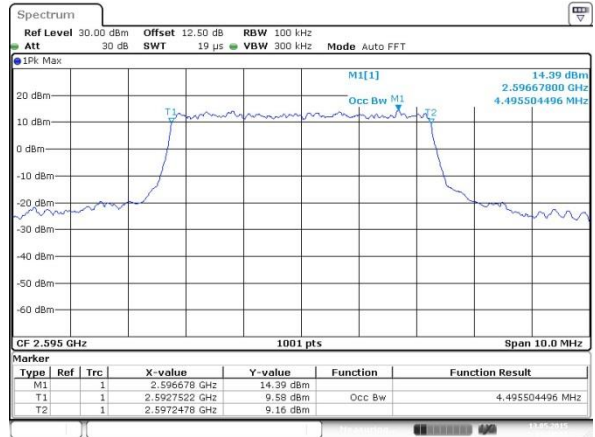

Highest Channel / 20MHz / QPSK

Date: 13 MAY 2015 00:42:04

Highest Channel / 20MHz / 16QAM

Date: 13 MAY 2015 00:42:25

Occupied Bandwidth

| Mode | LTE Band 38 : 99%OBW(MHz) | | | | | | | | | | | |
|------------|---------------------------|-------|------|-------|------|-------|-------|-------|-------|-------|-------|-------|
| | 1.4MHz | | 3MHz | | 5MHz | | 10MHz | | 15MHz | | 20MHz | |
| BW | QPSK | 16QAM | QPSK | 16QAM | QPSK | 16QAM | QPSK | 16QAM | QPSK | 16QAM | QPSK | 16QAM |
| Lowest CH | - | - | - | - | 4.51 | 4.50 | 9.05 | 9.05 | 13.46 | 13.43 | 18.46 | 18.30 |
| Middle CH | - | - | - | - | 4.51 | 4.50 | 8.99 | 8.99 | 13.43 | 13.55 | 18.46 | 18.5 |
| Highest CH | - | - | - | - | 4.51 | 4.49 | 9.05 | 9.03 | 13.49 | 13.49 | 18.38 | 18.18 |

LTE Band 38

Lowest Channel / 5MHz / QPSK

Date: 13 MAY 2015 00:19:53

Lowest Channel / 5MHz / 16QAM

Date: 13 MAY 2015 00:20:05

Middle Channel / 5MHz / QPSK

Date: 13 MAY 2015 00:20:46

Middle Channel / 5MHz / 16QAM

Date: 13 MAY 2015 00:20:59

Highest Channel / 5MHz / QPSK

Date: 13 MAY 2015 00:21:41

Highest Channel / 5MHz / 16QAM

Date: 13 MAY 2015 00:21:54

LTE Band 38

Lowest Channel / 10MHz / QPSK

Date: 13 MAY 2015 00:22:37