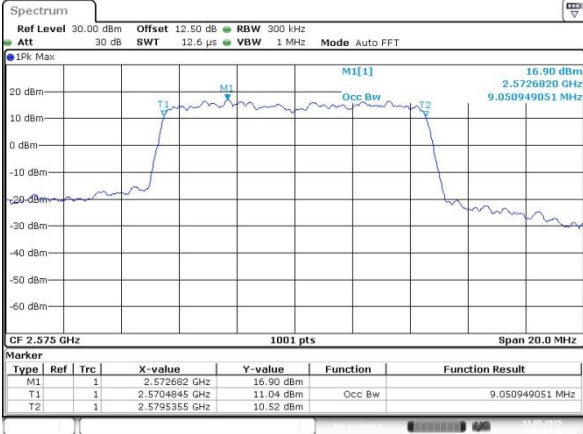

Date: 13 MAY 2015 00:20:59

Highest Channel / 5MHz / QPSK

Date: 13 MAY 2015 00:21:41

Highest Channel / 5MHz / 16QAM

Date: 13 MAY 2015 00:21:54

LTE Band 38

Lowest Channel / 10MHz / QPSK

Date: 13 MAY 2015 00:22:37