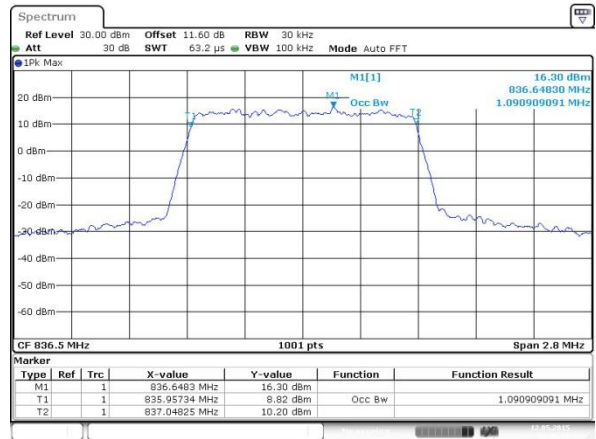

Date: 13 MAY 2015 14:34:19

Occupied Bandwidth

Mode	LTE Band 26 : 99%OBW(MHz)											
	1.4MHz		3MHz		5MHz		10MHz		15MHz		20MHz	
BW	QPSK	16QAM	QPSK	16QAM	QPSK	16QAM	QPSK	16QAM	QPSK	16QAM	QPSK	16QAM
Lowest CH	1.09	1.09	2.72	2.72	4.5	4.49	9.09	9.03	13.50	13.46	-	-
Middle CH	1.09	1.09	2.72	2.72	4.48	4.49	9.05	9.00	13.46	13.46	-	-
Highest CH	1.09	1.09	2.72	2.72	4.49	4.5	9.03	9.03	13.50	13.50	-	-

LTE Band 26

Lowest Channel / 1.4MHz / QPSK

Date: 12 MAY 2015 01:22:42

Lowest Channel / 1.4MHz / 16QAM

Date: 12 MAY 2015 00:37:40

Middle Channel / 1.4MHz / QPSK

Date: 12 MAY 2015 00:48:25

Middle Channel / 1.4MHz / 16QAM

Date: 12 MAY 2015 00:48:38

Highest Channel / 1.4MHz / QPSK

Date: 12 MAY 2015 00:49:51

Highest Channel / 1.4MHz / 16QAM

Date: 12 MAY 2015 00:50:05

LTE Band 26

Lowest Channel / 3MHz / QPSK

Date: 12 MAY 2015 01:23:20