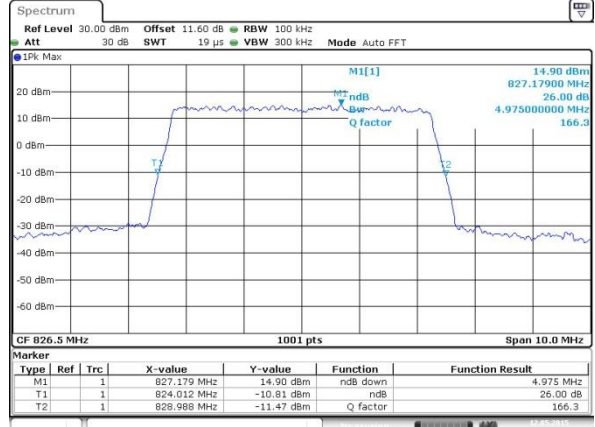

Highest Channel / 3MHz / 16QAM

Date: 12 MAY 2015 01:35:45

LTE Band 26

Lowest Channel / 5MHz / QPSK

Date: 12 MAY 2015 13:53:46

Lowest Channel / 5MHz / 16QAM

Date: 12 MAY 2015 13:54:01

Middle Channel / 5MHz / QPSK

Date: 12 MAY 2015 14:02:05

Middle Channel / 5MHz / 16QAM

Date: 12 MAY 2015 14:02:20

Highest Channel / 5MHz / QPSK

Date: 12 MAY 2015 14:05:34

Highest Channel / 5MHz / 16QAM

Date: 12 MAY 2015 14:05:49

LTE Band 26