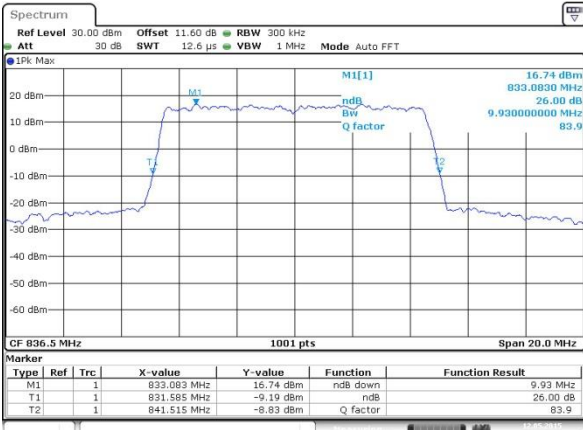

Date: 12 MAY 2015 14:02:05

Middle Channel / 5MHz / 16QAM

Date: 12 MAY 2015 14:02:20

Highest Channel / 5MHz / QPSK

Date: 12 MAY 2015 14:05:34

Highest Channel / 5MHz / 16QAM

Date: 12 MAY 2015 14:05:49

LTE Band 26

Lowest Channel / 10MHz / QPSK

Date: 12 MAY 2015 14:13:55

Lowest Channel / 10MHz / 16QAM

Date: 12 MAY 2015 14:14:10

Middle Channel / 10MHz / QPSK

Date: 12 MAY 2015 14:22:14

Middle Channel / 10MHz / 16QAM

Date: 12 MAY 2015 14:22:30

Highest Channel / 10MHz / QPSK

Date: 12 MAY 2015 14:25:43

Highest Channel / 10MHz / 16QAM

Date: 12 MAY 2015 14:25:58

LTE Band 26

Lowest Channel / 15MHz / QPSK

Date: 13 MAY 2015 14:40:26

Lowest Channel / 15MHz / 16QAM