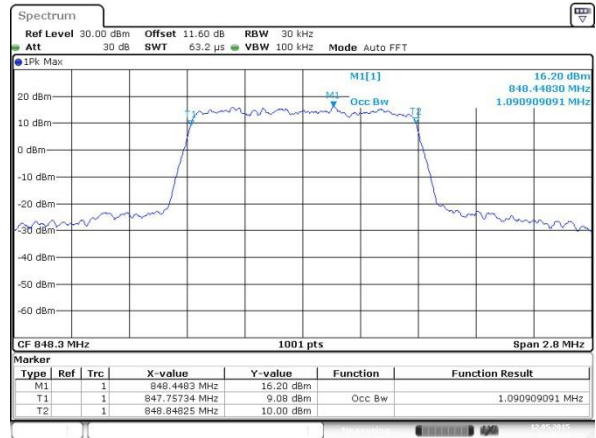

Date: 13 MAY 2015 14:34:19

Occupied Bandwidth

Mode	LTE Band 26 : 99%OBW(MHz)											
	1.4MHz		3MHz		5MHz		10MHz		15MHz		20MHz	
BW	QPSK	16QAM	QPSK	16QAM	QPSK	16QAM	QPSK	16QAM	QPSK	16QAM	QPSK	16QAM
Lowest CH	1.09	1.09	2.72	2.72	4.5	4.49	9.09	9.03	13.50	13.46	-	-
Middle CH	1.09	1.09	2.72	2.72	4.48	4.49	9.05	9.00	13.46	13.46	-	-
Highest CH	1.09	1.09	2.72	2.72	4.49	4.5	9.03	9.03	13.50	13.50	-	-

LTE Band 26

Lowest Channel / 1.4MHz / QPSK

Date: 12 MAY 2015 01:22:42

Lowest Channel / 1.4MHz / 16QAM

Date: 12 MAY 2015 00:37:40

Middle Channel / 1.4MHz / QPSK

Date: 12 MAY 2015 00:48:25

Middle Channel / 1.4MHz / 16QAM

Date: 12 MAY 2015 00:48:38

Highest Channel / 1.4MHz / QPSK

Date: 12 MAY 2015 00:49:51

Highest Channel / 1.4MHz / 16QAM

Date: 12 MAY 2015 00:50:05

LTE Band 26

Lowest Channel / 3MHz / QPSK

Date: 12 MAY 2015 01:23:20