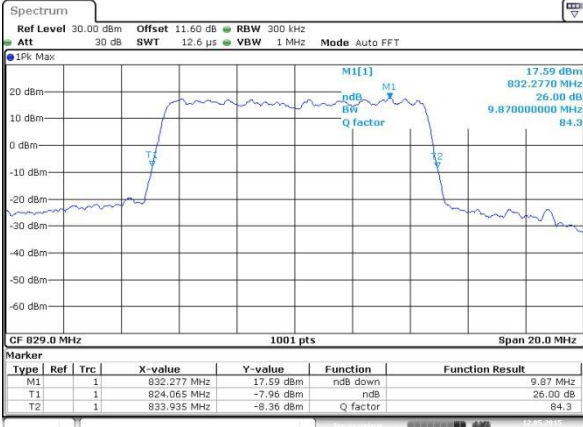

LTE Band 26

Lowest Channel / 10MHz / QPSK

Date: 12 MAY 2015 14:13:55