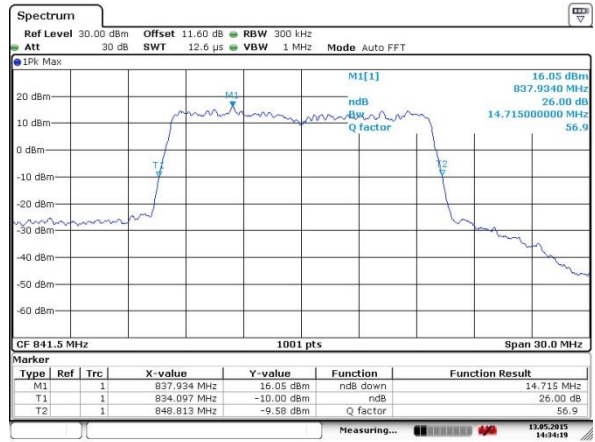

Highest Channel / 10MHz / QPSK

Date: 12 MAY 2015 14:25:43

Highest Channel / 10MHz / 16QAM

Date: 12 MAY 2015 14:25:58

LTE Band 26

Lowest Channel / 15MHz / QPSK

Date: 13 MAY 2015 14:40:26

Lowest Channel / 15MHz / 16QAM

Date: 13 MAY 2015 14:40:59

Middle Channel / 15MHz / QPSK

Date: 13 MAY 2015 14:43:43

Middle Channel / 15MHz / 16QAM

Date: 13 MAY 2015 14:41:34

Highest Channel / 15MHz / QPSK

Date: 13 MAY 2015 14:35:34

Highest Channel / 15MHz / 16QAM

Date: 13 MAY 2015 14:34:19

Occupied Bandwidth

Mode	LTE Band 26 : 99%OBW(MHz)											
	1.4MHz		3MHz		5MHz		10MHz		15MHz		20MHz	
BW	QPSK	16QAM	QPSK	16QAM	QPSK	16QAM	QPSK	16QAM	QPSK	16QAM	QPSK	16QAM
Lowest CH	1.09	1.09	2.72	2.72	4.5	4.49	9.09	9.03	13.50	13.46	-	-
Middle CH	1.09	1.09	2.72	2.72	4.48	4.49	9.05	9.00	13.46	13.46	-	-
Highest CH	1.09	1.09	2.72	2.72	4.49	4.5	9.03	9.03	13.50	13.50	-	-