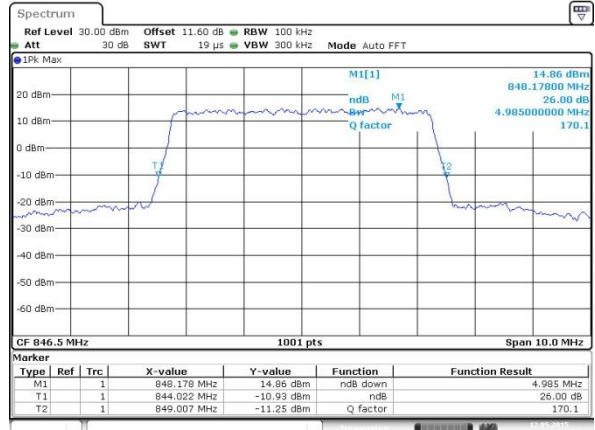

Date: 12 MAY 2015 14:02:05

Middle Channel / 5MHz / 16QAM

Date: 12 MAY 2015 14:02:20

Highest Channel / 5MHz / QPSK

Date: 12 MAY 2015 14:05:34

Highest Channel / 5MHz / 16QAM

Date: 12 MAY 2015 14:05:49

LTE Band 26