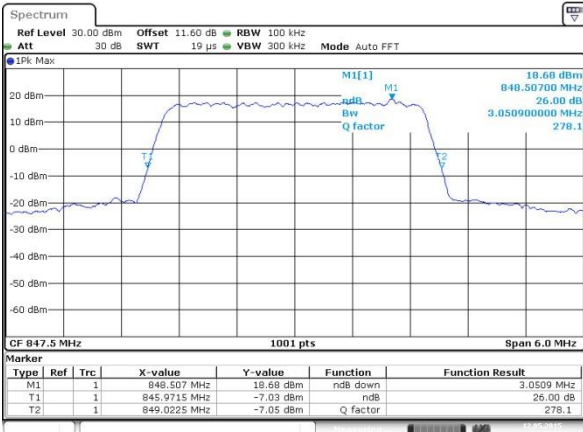

Date: 12 MAY 2015 00:47:08

Highest Channel / 1.4MHz / QPSK

Date: 12 MAY 2015 00:50:20

Highest Channel / 1.4MHz / 16QAM

Date: 12 MAY 2015 00:50:35

LTE Band 26

Lowest Channel / 3MHz / QPSK

Date: 12 MAY 2015 01:23:48

Lowest Channel / 3MHz / 16QAM

Date: 12 MAY 2015 01:24:03

Middle Channel / 3MHz / QPSK

Date: 12 MAY 2015 01:32:04

Middle Channel / 3MHz / 16QAM

Date: 12 MAY 2015 01:31:19

Highest Channel / 3MHz / QPSK

Date: 12 MAY 2015 01:35:30

Highest Channel / 3MHz / 16QAM

Date: 12 MAY 2015 01:35:45

LTE Band 26

Lowest Channel / 5MHz / QPSK

Date: 12 MAY 2015 13:53:46

Lowest Channel / 5MHz / 16QAM

Date: 12 MAY 2015 13:54:01

Middle Channel / 5MHz / QPSK