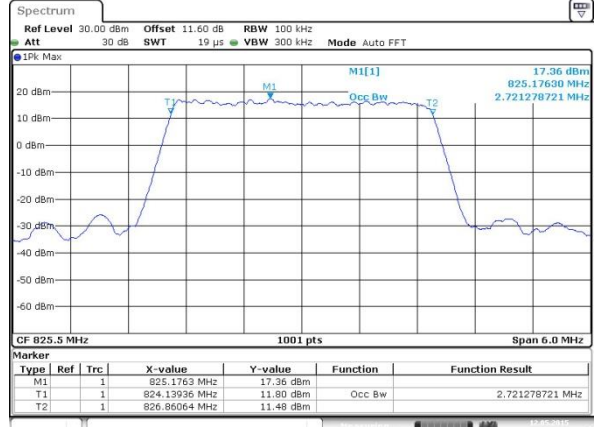

LTE Band 26

Lowest Channel / 1.4MHz / QPSK

Date: 12 MAY 2015 01:22:42

Lowest Channel / 1.4MHz / 16QAM

Date: 12 MAY 2015 00:37:40

Middle Channel / 1.4MHz / QPSK

Date: 12 MAY 2015 00:48:25

Middle Channel / 1.4MHz / 16QAM

Date: 12 MAY 2015 00:48:38

Highest Channel / 1.4MHz / QPSK

Date: 12 MAY 2015 00:49:51

Highest Channel / 1.4MHz / 16QAM

Date: 12 MAY 2015 00:50:05

LTE Band 26

Lowest Channel / 3MHz / QPSK

Date: 12 MAY 2015 01:23:20

Lowest Channel / 3MHz / 16QAM

Date: 12 MAY 2015 01:23:33

Middle Channel / 3MHz / QPSK

Date: 12 MAY 2015 01:31:35

Middle Channel / 3MHz / 16QAM

Date: 12 MAY 2015 01:31:49

Highest Channel / 3MHz / QPSK

Date: 12 MAY 2015 01:35:02