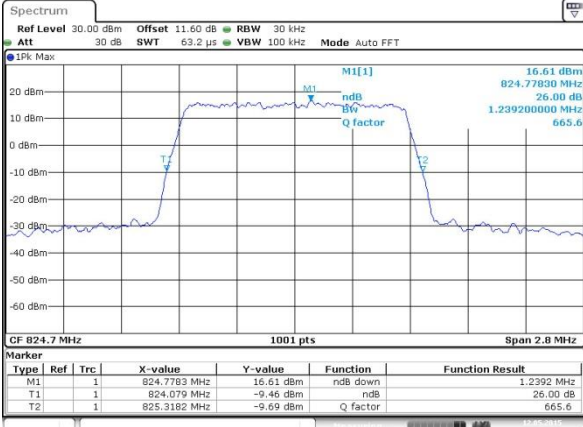

Date: 13 MAY 2015 14:52:05

Highest Channel / 1RB

Date: 13 MAY 2015 15:01:09

Highest Channel / Full RB

Date: 13 MAY 2015 15:00:23

26dB Bandwidth

Mode	LTE Band 26 : 26dB BW(MHz)											
	1.4MHz		3MHz		5MHz		10MHz		15MHz		20MHz	
BW	QPSK	16QAM	QPSK	16QAM	QPSK	16QAM	QPSK	16QAM	QPSK	16QAM	QPSK	16QAM
Lowest CH	1.24	1.24	3.06	3.07	5.00	4.98	9.87	9.91	14.75	14.81	-	-
Middle CH	1.24	1.23	3.06	3.07	5.00	4.99	9.93	9.85	14.69	14.51	-	-
Highest CH	1.24	1.23	3.05	3.06	5.00	4.99	9.91	9.85	14.7	14.72	-	-

LTE Band 26

Lowest Channel / 1.4MHz / QPSK

Date: 12 MAY 2015 00:38:11

Lowest Channel / 1.4MHz / 16QAM

Date: 12 MAY 2015 00:37:56

Middle Channel / 1.4MHz / QPSK

Date: 12 MAY 2015 00:48:53

Middle Channel / 1.4MHz / 16QAM