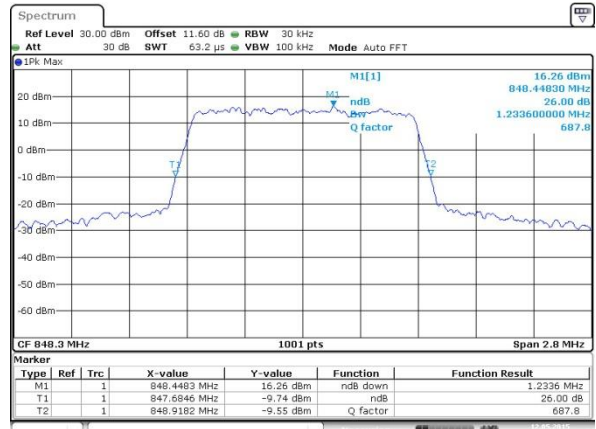

Date: 13 MAY 2015 14:52:05

Highest Channel / 1RB

Date: 13 MAY 2015 15:01:09

Highest Channel / Full RB

Date: 13 MAY 2015 15:00:23

26dB Bandwidth

Mode	LTE Band 26 : 26dB BW(MHz)											
	1.4MHz		3MHz		5MHz		10MHz		15MHz		20MHz	
BW	QPSK	16QAM	QPSK	16QAM	QPSK	16QAM	QPSK	16QAM	QPSK	16QAM	QPSK	16QAM
Lowest CH	1.24	1.24	3.06	3.07	5.00	4.98	9.87	9.91	14.75	14.81	-	-
Middle CH	1.24	1.23	3.06	3.07	5.00	4.99	9.93	9.85	14.69	14.51	-	-
Highest CH	1.24	1.23	3.05	3.06	5.00	4.99	9.91	9.85	14.7	14.72	-	-

LTE Band 26

Lowest Channel / 1.4MHz / QPSK

Date: 12 MAY 2015 00:38:11

Lowest Channel / 1.4MHz / 16QAM

Date: 12 MAY 2015 00:37:56

Middle Channel / 1.4MHz / QPSK

Date: 12 MAY 2015 00:48:53

Middle Channel / 1.4MHz / 16QAM

Date: 12 MAY 2015 00:47:08

Highest Channel / 1.4MHz / QPSK

Date: 12 MAY 2015 00:50:20

Highest Channel / 1.4MHz / 16QAM

Date: 12 MAY 2015 00:50:35

LTE Band 26

Lowest Channel / 3MHz / QPSK

Date: 12 MAY 2015 01:23:48