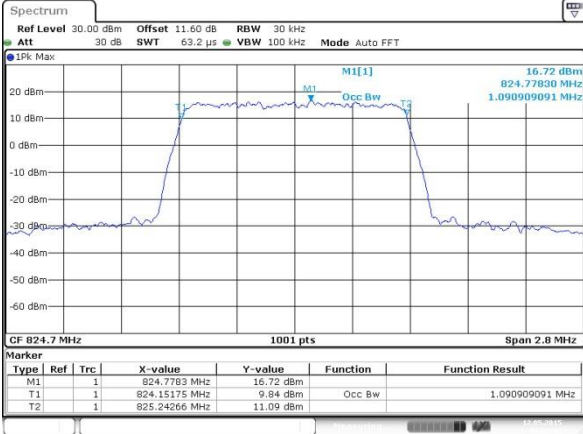

LTE Band 26

Lowest Channel / 1.4MHz / QPSK

Date: 12 MAY 2015 01:22:42