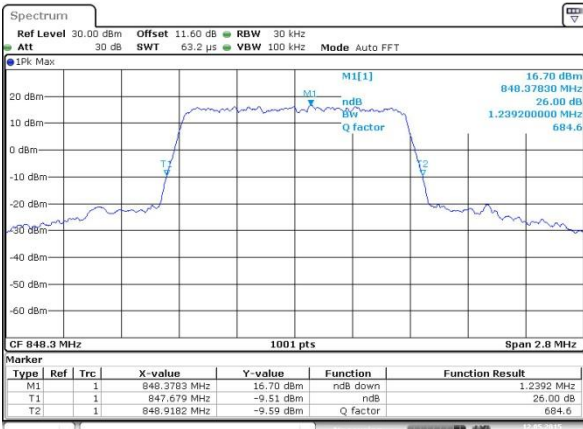

Date: 13 MAY 2015 14:52:05

Highest Channel / 1RB

Date: 13 MAY 2015 15:01:09

Highest Channel / Full RB

Date: 13 MAY 2015 15:00:23

26dB Bandwidth

Mode	LTE Band 26 : 26dB BW(MHz)											
	1.4MHz		3MHz		5MHz		10MHz		15MHz		20MHz	
BW	QPSK	16QAM	QPSK	16QAM	QPSK	16QAM	QPSK	16QAM	QPSK	16QAM	QPSK	16QAM
Lowest CH	1.24	1.24	3.06	3.07	5.00	4.98	9.87	9.91	14.75	14.81	-	-
Middle CH	1.24	1.23	3.06	3.07	5.00	4.99	9.93	9.85	14.69	14.51	-	-
Highest CH	1.24	1.23	3.05	3.06	5.00	4.99	9.91	9.85	14.7	14.72	-	-

LTE Band 26

Lowest Channel / 1.4MHz / QPSK

Date: 12 MAY 2015 00:38:11

Lowest Channel / 1.4MHz / 16QAM

Date: 12 MAY 2015 00:37:56

Middle Channel / 1.4MHz / QPSK

Date: 12 MAY 2015 00:48:53

Middle Channel / 1.4MHz / 16QAM

Date: 12 MAY 2015 00:47:08

Highest Channel / 1.4MHz / QPSK

Date: 12 MAY 2015 00:50:20

Highest Channel / 1.4MHz / 16QAM

Date: 12 MAY 2015 00:50:35

LTE Band 26

Lowest Channel / 3MHz / QPSK

Date: 12 MAY 2015 01:23:48