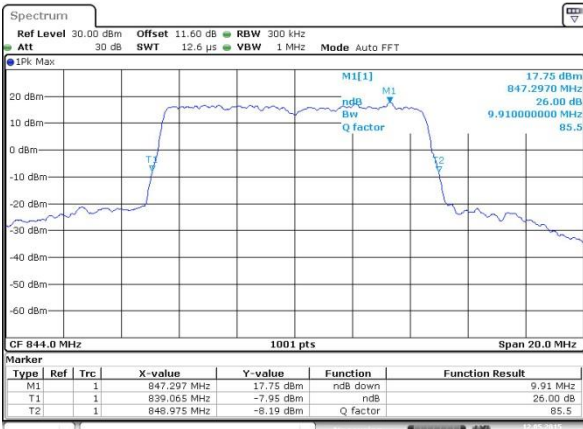

Lowest Channel / 10MHz / QPSK

Date: 12 MAY 2015 14:13:55

Lowest Channel / 10MHz / 16QAM

Date: 12 MAY 2015 14:14:10

Middle Channel / 10MHz / QPSK

Date: 12 MAY 2015 14:22:14

Middle Channel / 10MHz / 16QAM

Date: 12 MAY 2015 14:22:30

Highest Channel / 10MHz / QPSK

Date: 12 MAY 2015 14:25:43

Highest Channel / 10MHz / 16QAM

Date: 12 MAY 2015 14:25:58

LTE Band 26

Lowest Channel / 15MHz / QPSK

Date: 13 MAY 2015 14:40:26

Lowest Channel / 15MHz / 16QAM