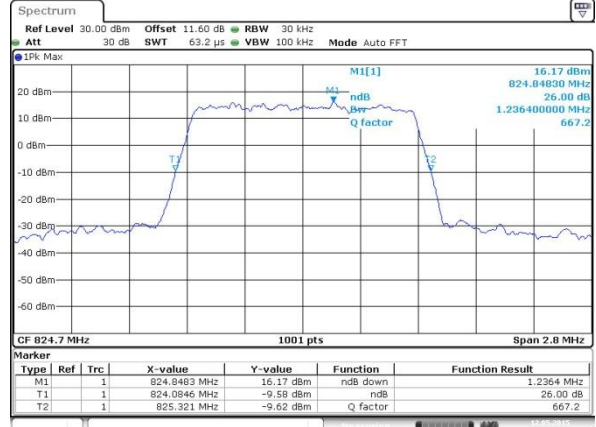

Date: 13 MAY 2015 14:52:05

Highest Channel / 1RB

Date: 13 MAY 2015 15:01:09

Highest Channel / Full RB

Date: 13 MAY 2015 15:00:23

26dB Bandwidth

Mode	LTE Band 26 : 26dB BW(MHz)											
	1.4MHz		3MHz		5MHz		10MHz		15MHz		20MHz	
BW	QPSK	16QAM	QPSK	16QAM	QPSK	16QAM	QPSK	16QAM	QPSK	16QAM	QPSK	16QAM
Lowest CH	1.24	1.24	3.06	3.07	5.00	4.98	9.87	9.91	14.75	14.81	-	-
Middle CH	1.24	1.23	3.06	3.07	5.00	4.99	9.93	9.85	14.69	14.51	-	-
Highest CH	1.24	1.23	3.05	3.06	5.00	4.99	9.91	9.85	14.7	14.72	-	-

LTE Band 26

Lowest Channel / 1.4MHz / QPSK

Date: 12 MAY 2015 00:38:11

Lowest Channel / 1.4MHz / 16QAM

Date: 12 MAY 2015 00:37:56

Middle Channel / 1.4MHz / QPSK

Date: 12 MAY 2015 00:48:53

Middle Channel / 1.4MHz / 16QAM

Date: 12 MAY 2015 00:47:08

Highest Channel / 1.4MHz / QPSK

Date: 12 MAY 2015 00:50:20

Highest Channel / 1.4MHz / 16QAM

Date: 12 MAY 2015 00:50:35

LTE Band 26

Lowest Channel / 3MHz / QPSK

Date: 12 MAY 2015 01:23:48