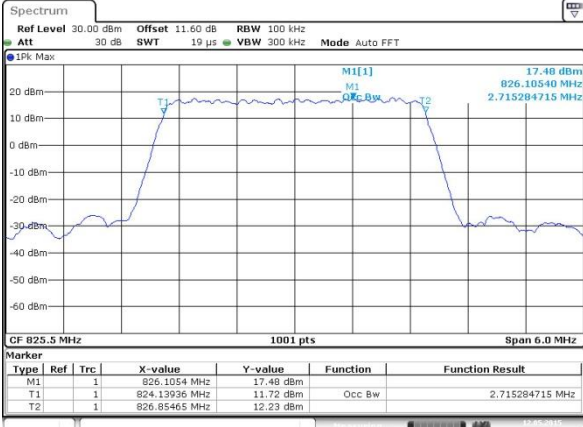

LTE Band 26

Lowest Channel / 1.4MHz / QPSK

Date: 12 MAY 2015 01:22:42

Lowest Channel / 1.4MHz / 16QAM

Date: 12 MAY 2015 00:37:40

Middle Channel / 1.4MHz / QPSK

Date: 12 MAY 2015 00:48:25

Middle Channel / 1.4MHz / 16QAM

Date: 12 MAY 2015 00:48:38

Highest Channel / 1.4MHz / QPSK

Date: 12 MAY 2015 00:49:51

Highest Channel / 1.4MHz / 16QAM

Date: 12 MAY 2015 00:50:05

LTE Band 26

Lowest Channel / 3MHz / QPSK

Date: 12 MAY 2015 01:23:20