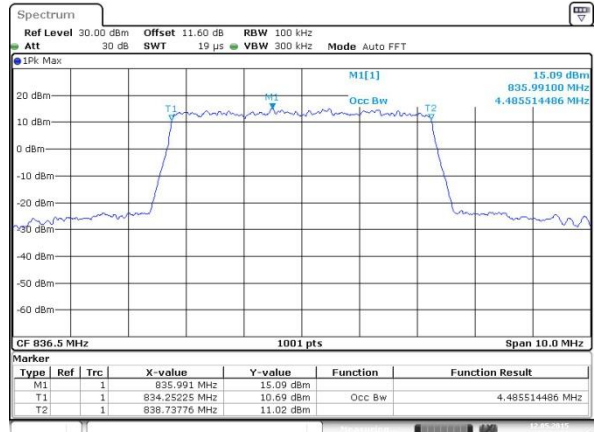

Highest Channel / 3MHz / 16QAM

Date: 12 MAY 2015 01:35:15

LTE Band 26

Lowest Channel / 5MHz / QPSK

Date: 12 MAY 2015 13:53:16

Lowest Channel / 5MHz / 16QAM

Date: 12 MAY 2015 13:53:30

Middle Channel / 5MHz / QPSK

Date: 12 MAY 2015 14:01:38

Middle Channel / 5MHz / 16QAM

Date: 12 MAY 2015 14:01:49

Highest Channel / 5MHz / QPSK

Date: 12 MAY 2015 14:05:04

Highest Channel / 5MHz / 16QAM

Date: 12 MAY 2015 14:05:18