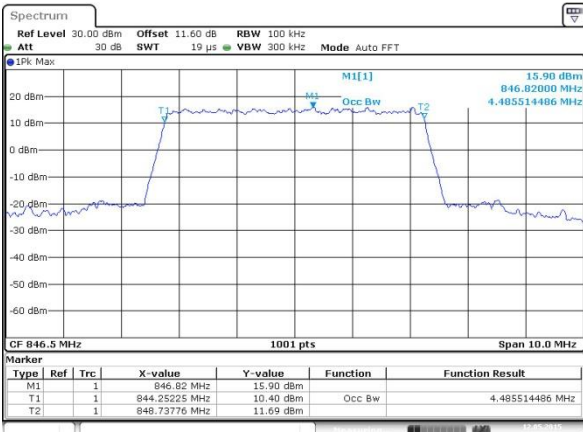

Highest Channel / 3MHz / 16QAM

Date: 12 MAY 2015 01:35:15

LTE Band 26

Lowest Channel / 5MHz / QPSK

Date: 12 MAY 2015 13:53:16

Lowest Channel / 5MHz / 16QAM

Date: 12 MAY 2015 13:53:30

Middle Channel / 5MHz / QPSK

Date: 12 MAY 2015 14:01:38

Middle Channel / 5MHz / 16QAM

Date: 12 MAY 2015 14:01:49

Highest Channel / 5MHz / QPSK

Date: 12 MAY 2015 14:05:04

Highest Channel / 5MHz / 16QAM

Date: 12 MAY 2015 14:05:18