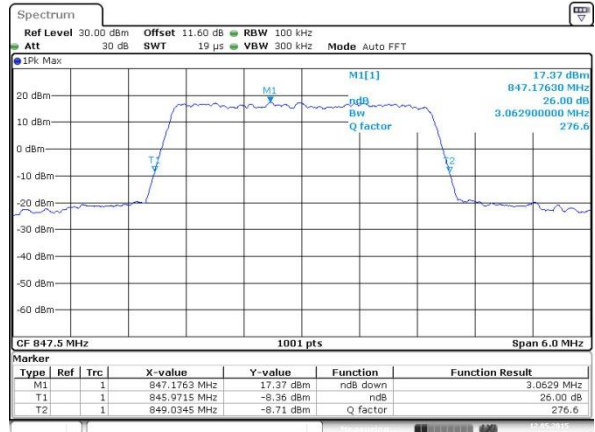

Date: 12 MAY 2015 00:47:08

Highest Channel / 1.4MHz / QPSK

Date: 12 MAY 2015 00:50:20

Highest Channel / 1.4MHz / 16QAM

Date: 12 MAY 2015 00:50:35

LTE Band 26

Lowest Channel / 3MHz / QPSK

Date: 12 MAY 2015 01:23:48

Highest Channel / 3MHz / 16QAM

Date: 12 MAY 2015 01:35:45

LTE Band 26

Lowest Channel / 5MHz / QPSK

Date: 12 MAY 2015 13:53:46

Lowest Channel / 5MHz / 16QAM

Date: 12 MAY 2015 13:54:01

Middle Channel / 5MHz / QPSK