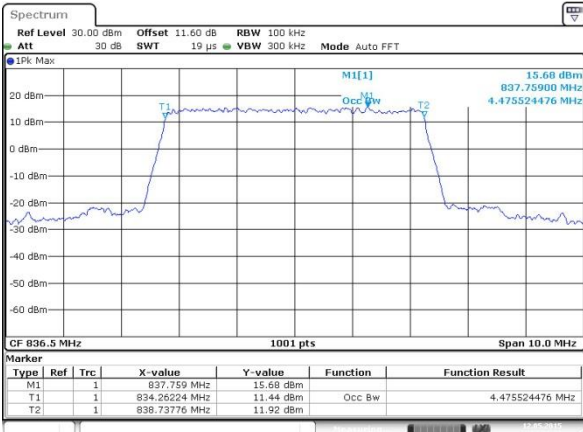

Highest Channel / 3MHz / 16QAM

Date: 12 MAY 2015 01:35:15

LTE Band 26

Lowest Channel / 5MHz / QPSK

Date: 12 MAY 2015 13:53:16

Lowest Channel / 5MHz / 16QAM

Date: 12 MAY 2015 13:53:30

Middle Channel / 5MHz / QPSK

Date: 12 MAY 2015 14:01:38

Middle Channel / 5MHz / 16QAM

Date: 12 MAY 2015 14:01:49

Highest Channel / 5MHz / QPSK

Date: 12 MAY 2015 14:05:04

Highest Channel / 5MHz / 16QAM

Date: 12 MAY 2015 14:05:18