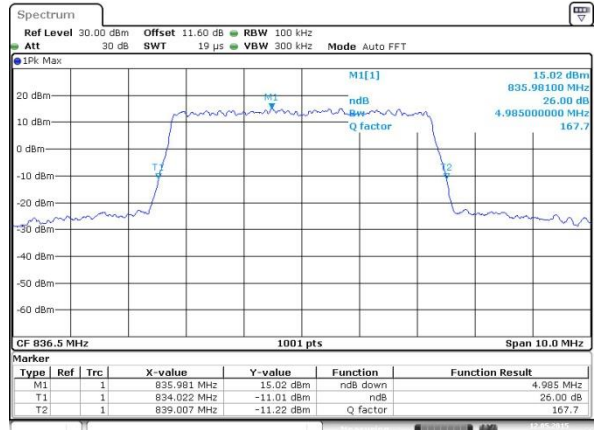

Highest Channel / 3MHz / 16QAM

Date: 12 MAY 2015 01:35:45

LTE Band 26

Lowest Channel / 5MHz / QPSK

Date: 12 MAY 2015 13:53:46

Lowest Channel / 5MHz / 16QAM

Date: 12 MAY 2015 13:54:01

Middle Channel / 5MHz / QPSK

Date: 12 MAY 2015 14:02:05

Middle Channel / 5MHz / 16QAM

Date: 12 MAY 2015 14:02:20

Highest Channel / 5MHz / QPSK

Date: 12 MAY 2015 14:05:34

Highest Channel / 5MHz / 16QAM

Date: 12 MAY 2015 14:05:49

LTE Band 26