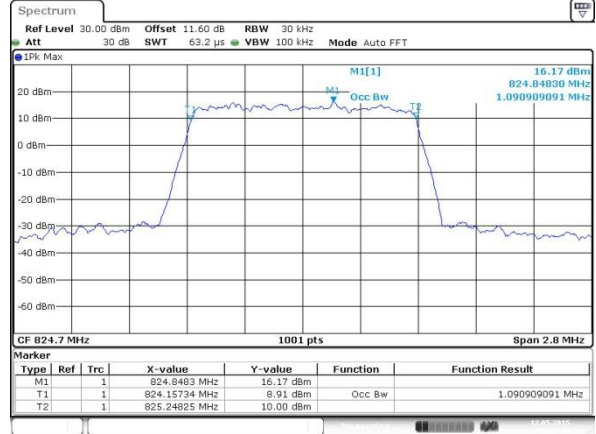

Lowest Channel / 1.4MHz / 16QAM

Date: 12 MAY 2015 00:37:40