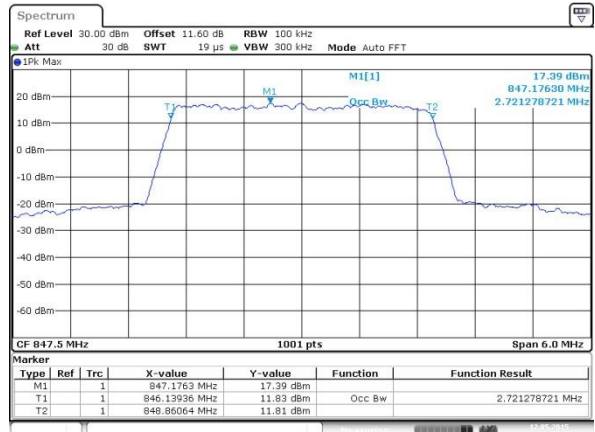

Date: 12 MAY 2015 00:48:38

Highest Channel / 1.4MHz / QPSK

Date: 12 MAY 2015 00:49:51

Highest Channel / 1.4MHz / 16QAM

Date: 12 MAY 2015 00:50:05

LTE Band 26

Lowest Channel / 3MHz / QPSK

Date: 12 MAY 2015 01:23:20

Lowest Channel / 3MHz / 16QAM

Date: 12 MAY 2015 01:23:33

Middle Channel / 3MHz / QPSK

Date: 12 MAY 2015 01:31:35

Middle Channel / 3MHz / 16QAM

Date: 12 MAY 2015 01:31:49

Highest Channel / 3MHz / QPSK

Date: 12 MAY 2015 01:35:02

Highest Channel / 3MHz / 16QAM

Date: 12 MAY 2015 01:35:15

LTE Band 26

Lowest Channel / 5MHz / QPSK

Date: 12 MAY 2015 13:53:16

Lowest Channel / 5MHz / 16QAM

Date: 12 MAY 2015 13:53:30

Middle Channel / 5MHz / QPSK