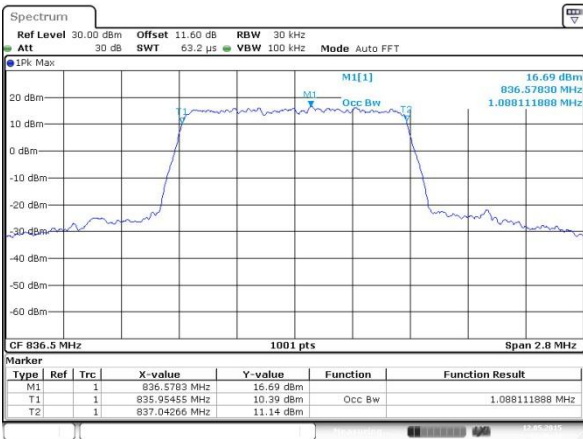

Date: 13 MAY 2015 14:34:19

Occupied Bandwidth

Mode	LTE Band 26 : 99%OBW(MHz)											
	1.4MHz		3MHz		5MHz		10MHz		15MHz		20MHz	
BW	QPSK	16QAM	QPSK	16QAM	QPSK	16QAM	QPSK	16QAM	QPSK	16QAM	QPSK	16QAM
Lowest CH	1.09	1.09	2.72	2.72	4.5	4.49	9.09	9.03	13.50	13.46	-	-
Middle CH	1.09	1.09	2.72	2.72	4.48	4.49	9.05	9.00	13.46	13.46	-	-
Highest CH	1.09	1.09	2.72	2.72	4.49	4.5	9.03	9.03	13.50	13.50	-	-

LTE Band 26

Lowest Channel / 1.4MHz / QPSK

Date: 12 MAY 2015 01:22:42

Lowest Channel / 1.4MHz / 16QAM

Date: 12 MAY 2015 00:37:40

Middle Channel / 1.4MHz / QPSK

Date: 12 MAY 2015 00:48:25

Middle Channel / 1.4MHz / 16QAM

Date: 12 MAY 2015 00:48:38

Highest Channel / 1.4MHz / QPSK

Date: 12 MAY 2015 00:49:51

Highest Channel / 1.4MHz / 16QAM

Date: 12 MAY 2015 00:50:05

LTE Band 26

Lowest Channel / 3MHz / QPSK

Date: 12 MAY 2015 01:23:20