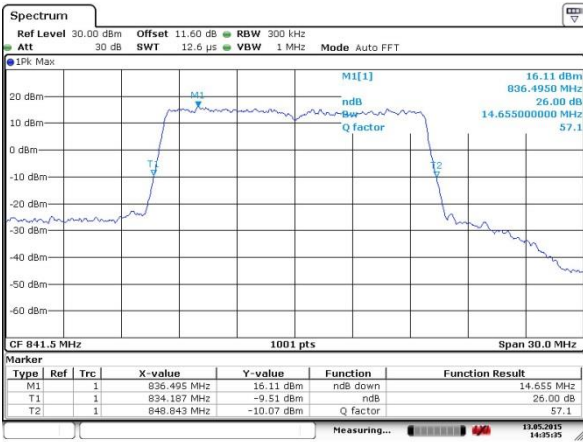

Highest Channel / 10MHz / QPSK

Date: 12 MAY 2015 14:25:43

Highest Channel / 10MHz / 16QAM

Date: 12 MAY 2015 14:25:58

LTE Band 26

Lowest Channel / 15MHz / QPSK

Date: 13 MAY 2015 14:40:26

Lowest Channel / 15MHz / 16QAM

Date: 13 MAY 2015 14:40:59

Middle Channel / 15MHz / QPSK

Date: 13 MAY 2015 14:43:43

Middle Channel / 15MHz / 16QAM

Date: 13 MAY 2015 14:41:34

Highest Channel / 15MHz / QPSK

Date: 13 MAY 2015 14:35:34

Highest Channel / 15MHz / 16QAM

Date: 13 MAY 2015 14:34:19

Occupied Bandwidth

Mode	LTE Band 26 : 99%OBW(MHz)											
	1.4MHz		3MHz		5MHz		10MHz		15MHz		20MHz	
BW	QPSK	16QAM	QPSK	16QAM	QPSK	16QAM	QPSK	16QAM	QPSK	16QAM	QPSK	16QAM
Lowest CH	1.09	1.09	2.72	2.72	4.5	4.49	9.09	9.03	13.50	13.46	-	-
Middle CH	1.09	1.09	2.72	2.72	4.48	4.49	9.05	9.00	13.46	13.46	-	-
Highest CH	1.09	1.09	2.72	2.72	4.49	4.5	9.03	9.03	13.50	13.50	-	-