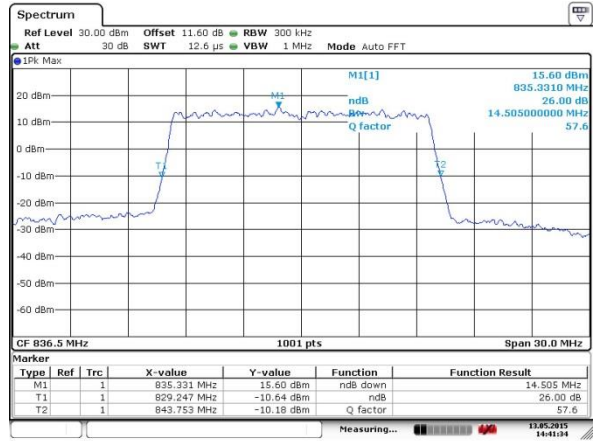

Middle Channel / 15MHz / 16QAM

Date: 13 MAY 2015 14:41:34