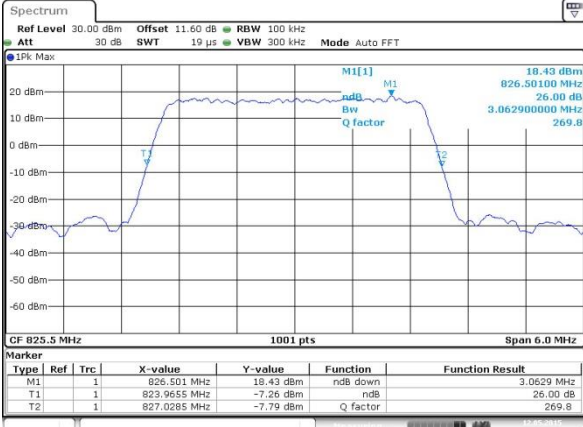

Date: 12 MAY 2015 00:47:08

Highest Channel / 1.4MHz / QPSK

Date: 12 MAY 2015 00:50:20

Highest Channel / 1.4MHz / 16QAM

Date: 12 MAY 2015 00:50:35

LTE Band 26

Lowest Channel / 3MHz / QPSK

Date: 12 MAY 2015 01:23:48