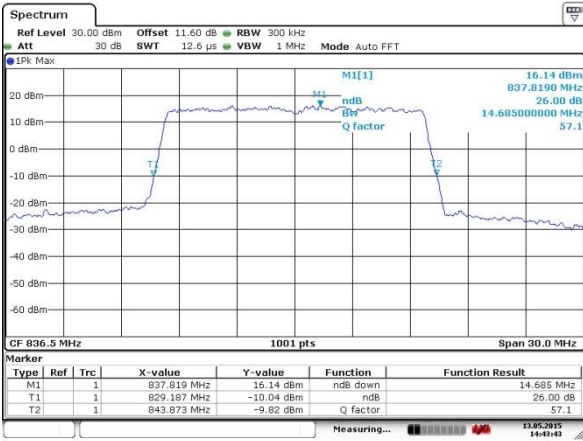

Middle Channel / 15MHz / QPSK

Date: 13 MAY 2015 14:43:43