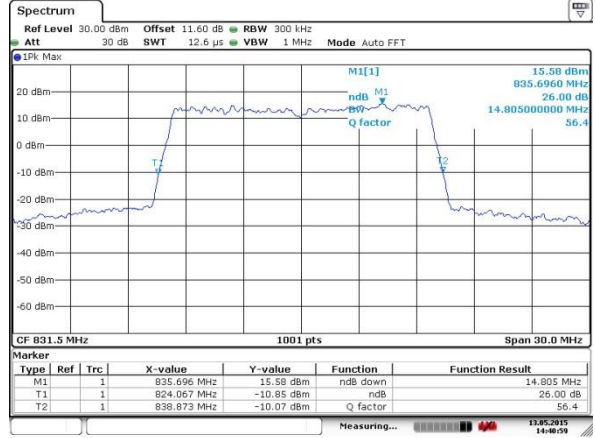

Highest Channel / 10MHz / QPSK

Date: 12 MAY 2015 14:25:43

Highest Channel / 10MHz / 16QAM

Date: 12 MAY 2015 14:25:58

LTE Band 26

Lowest Channel / 15MHz / QPSK

Date: 13 MAY 2015 14:40:26

Lowest Channel / 15MHz / 16QAM