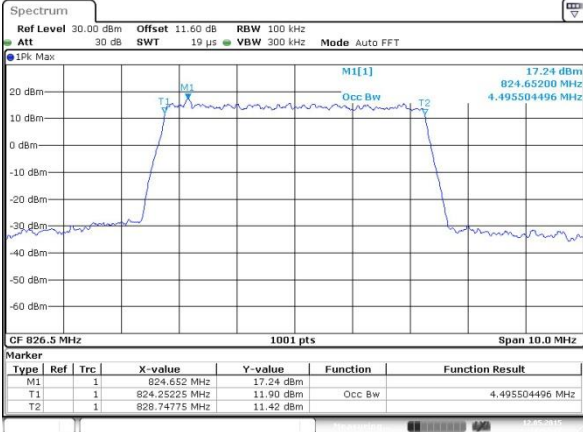

Highest Channel / 3MHz / 16QAM

Date: 12 MAY 2015 01:35:15

LTE Band 26

Lowest Channel / 5MHz / QPSK

Date: 12 MAY 2015 13:53:16

Lowest Channel / 5MHz / 16QAM

Date: 12 MAY 2015 13:53:30

Middle Channel / 5MHz / QPSK

Date: 12 MAY 2015 14:01:38

Middle Channel / 5MHz / 16QAM

Date: 12 MAY 2015 14:01:49

Highest Channel / 5MHz / QPSK

Date: 12 MAY 2015 14:05:04

Highest Channel / 5MHz / 16QAM

Date: 12 MAY 2015 14:05:18