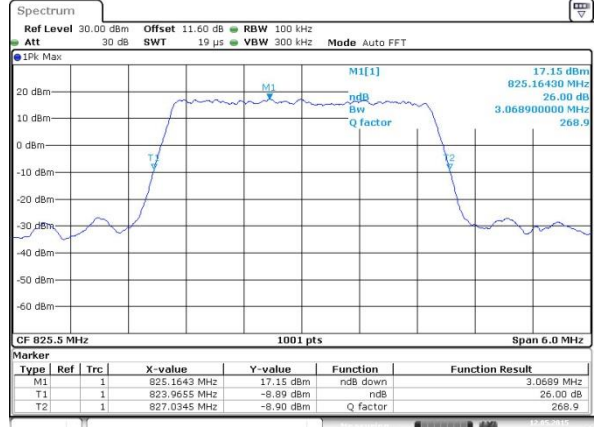

Lowest Channel / 3MHz / 16QAM

Date: 12 MAY 2015 01:24:03