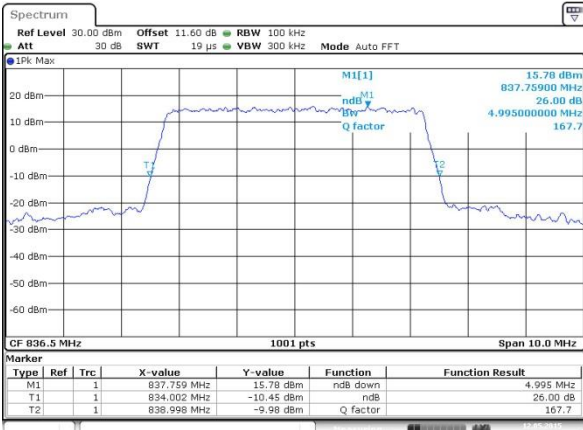

Highest Channel / 3MHz / 16QAM

Date: 12 MAY 2015 01:35:45

LTE Band 26

Lowest Channel / 5MHz / QPSK

Date: 12 MAY 2015 13:53:46

Lowest Channel / 5MHz / 16QAM

Date: 12 MAY 2015 13:54:01

Middle Channel / 5MHz / QPSK

Date: 12 MAY 2015 14:02:05

Middle Channel / 5MHz / 16QAM

Date: 12 MAY 2015 14:02:20

Highest Channel / 5MHz / QPSK

Date: 12 MAY 2015 14:05:34

Highest Channel / 5MHz / 16QAM

Date: 12 MAY 2015 14:05:49

LTE Band 26