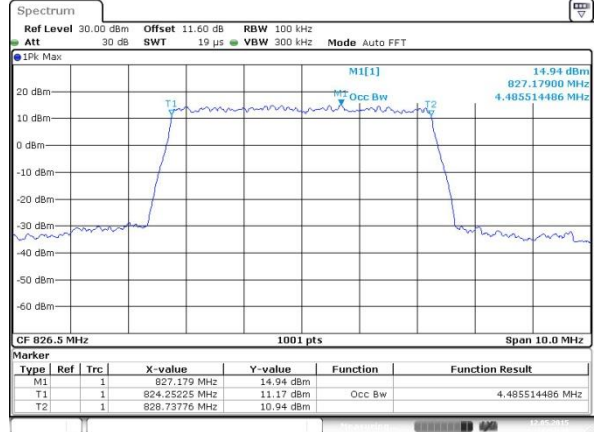

Highest Channel / 3MHz / 16QAM

Date: 12 MAY 2015 01:35:15

LTE Band 26

Lowest Channel / 5MHz / QPSK

Date: 12 MAY 2015 13:53:16

Lowest Channel / 5MHz / 16QAM

Date: 12 MAY 2015 13:53:30

Middle Channel / 5MHz / QPSK