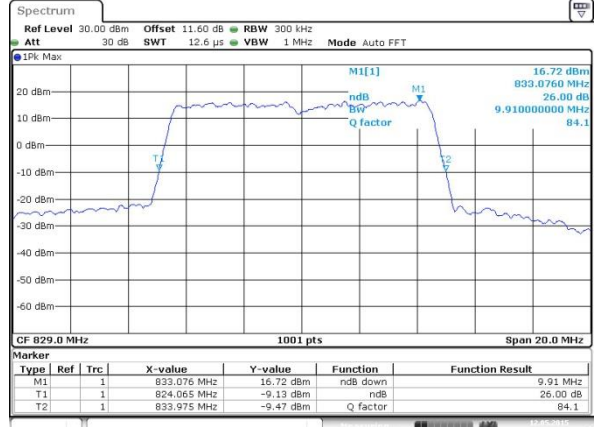

Lowest Channel / 10MHz / 16QAM

Date: 12 MAY 2015 14:14:10