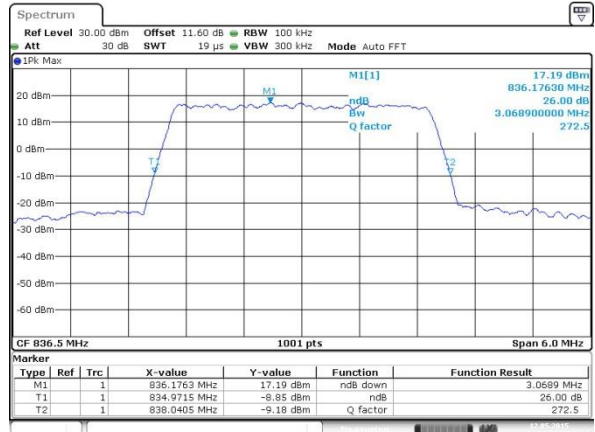

Date: 12 MAY 2015 00:47:08

Highest Channel / 1.4MHz / QPSK

Date: 12 MAY 2015 00:50:20

Highest Channel / 1.4MHz / 16QAM

Date: 12 MAY 2015 00:50:35

LTE Band 26

Lowest Channel / 3MHz / QPSK

Date: 12 MAY 2015 01:23:48

Lowest Channel / 3MHz / 16QAM

Date: 12 MAY 2015 01:24:03

Middle Channel / 3MHz / QPSK

Date: 12 MAY 2015 01:32:04

Middle Channel / 3MHz / 16QAM

Date: 12 MAY 2015 01:31:19

Highest Channel / 3MHz / QPSK

Date: 12 MAY 2015 01:35:30

Highest Channel / 3MHz / 16QAM

Date: 12 MAY 2015 01:35:45

LTE Band 26

Lowest Channel / 5MHz / QPSK

Date: 12 MAY 2015 13:53:46

Lowest Channel / 5MHz / 16QAM

Date: 12 MAY 2015 13:54:01

Middle Channel / 5MHz / QPSK