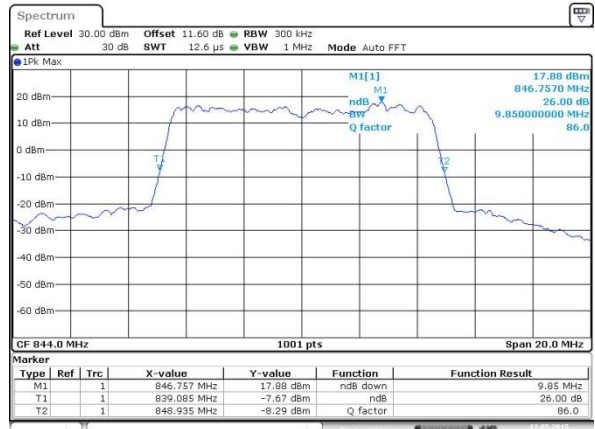

Date: 12 MAY 2015 14:02:05

Middle Channel / 5MHz / 16QAM

Date: 12 MAY 2015 14:02:20

Highest Channel / 5MHz / QPSK

Date: 12 MAY 2015 14:05:34

Highest Channel / 5MHz / 16QAM

Date: 12 MAY 2015 14:05:49

LTE Band 26

Lowest Channel / 10MHz / QPSK

Date: 12 MAY 2015 14:13:55

Lowest Channel / 10MHz / 16QAM

Date: 12 MAY 2015 14:14:10

Middle Channel / 10MHz / QPSK

Date: 12 MAY 2015 14:22:14

Middle Channel / 10MHz / 16QAM

Date: 12 MAY 2015 14:22:30

Highest Channel / 10MHz / QPSK

Date: 12 MAY 2015 14:25:43

Highest Channel / 10MHz / 16QAM

Date: 12 MAY 2015 14:25:58

LTE Band 26

Lowest Channel / 15MHz / QPSK

Date: 13 MAY 2015 14:40:26

Lowest Channel / 15MHz / 16QAM