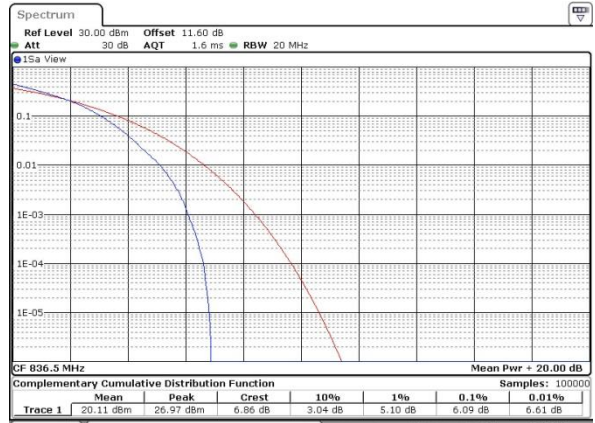

LTE Band 26 / 15MHz / 16QAM

Lowest Channel / 1RB

Date: 13 MAY 2015 14:50:13

Lowest Channel / Full RB

Date: 13 MAY 2015 14:49:33

Middle Channel / 1RB

Date: 13 MAY 2015 14:51:45

Middle Channel / Full RB

Date: 13 MAY 2015 14:52:05

Highest Channel / 1RB

Date: 13 MAY 2015 15:01:09

Highest Channel / Full RB

Date: 13 MAY 2015 15:00:23

26dB Bandwidth

Mode	LTE Band 26 : 26dB BW(MHz)											
	1.4MHz		3MHz		5MHz		10MHz		15MHz		20MHz	
BW	QPSK	16QAM	QPSK	16QAM	QPSK	16QAM	QPSK	16QAM	QPSK	16QAM	QPSK	16QAM
Lowest CH	1.24	1.24	3.06	3.07	5.00	4.98	9.87	9.91	14.75	14.81	-	-
Middle CH	1.24	1.23	3.06	3.07	5.00	4.99	9.93	9.85	14.69	14.51	-	-
Highest CH	1.24	1.23	3.05	3.06	5.00	4.99	9.91	9.85	14.7	14.72	-	-