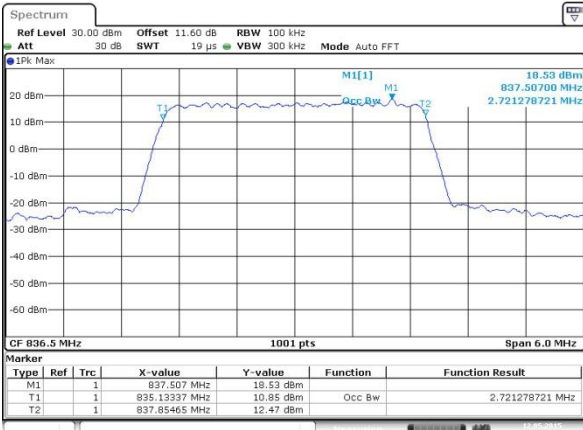

Middle Channel / 3MHz / QPSK

Date: 12 MAY 2015 01:31:35