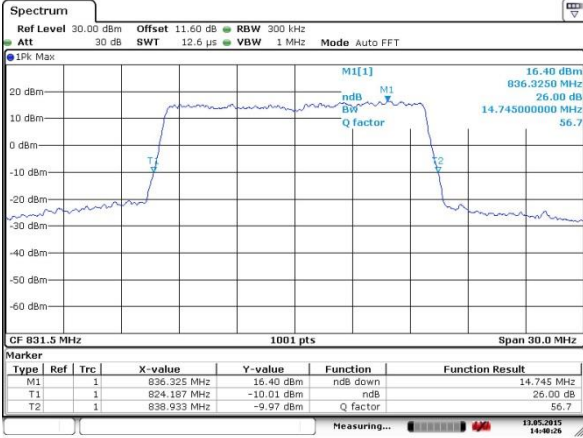

Highest Channel / 10MHz / QPSK

Date: 12 MAY 2015 14:25:43

Highest Channel / 10MHz / 16QAM

Date: 12 MAY 2015 14:25:58

LTE Band 26

Lowest Channel / 15MHz / QPSK

Date: 13 MAY 2015 14:40:26

Lowest Channel / 15MHz / 16QAM