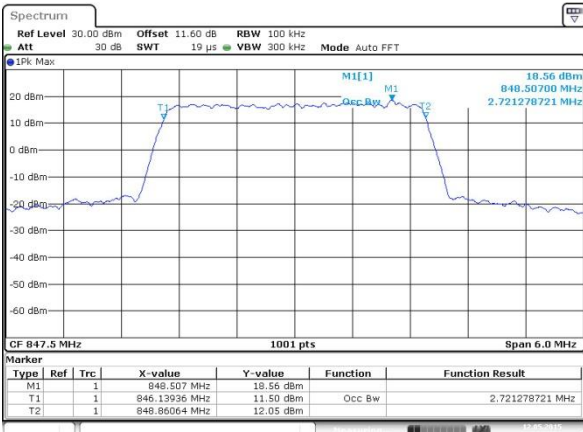

Date: 12 MAY 2015 00:48:38

Highest Channel / 1.4MHz / QPSK

Date: 12 MAY 2015 00:49:51

Highest Channel / 1.4MHz / 16QAM

Date: 12 MAY 2015 00:50:05

LTE Band 26

Lowest Channel / 3MHz / QPSK

Date: 12 MAY 2015 01:23:20

Lowest Channel / 3MHz / 16QAM

Date: 12 MAY 2015 01:23:33

Middle Channel / 3MHz / QPSK

Date: 12 MAY 2015 01:31:35

Middle Channel / 3MHz / 16QAM

Date: 12 MAY 2015 01:31:49

Highest Channel / 3MHz / QPSK

Date: 12 MAY 2015 01:35:02

Highest Channel / 3MHz / 16QAM

Date: 12 MAY 2015 01:35:15

LTE Band 26

Lowest Channel / 5MHz / QPSK

Date: 12 MAY 2015 13:53:16

Lowest Channel / 5MHz / 16QAM

Date: 12 MAY 2015 13:53:30

Middle Channel / 5MHz / QPSK