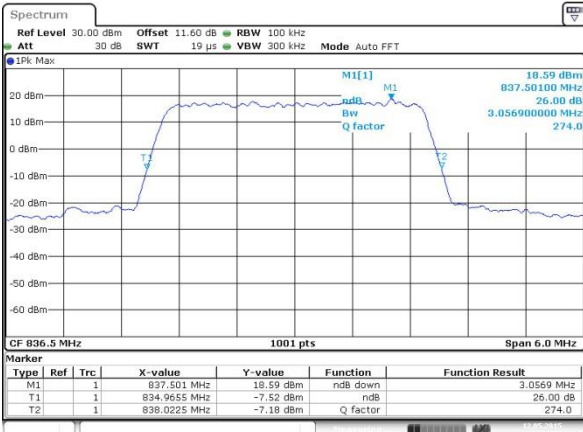

Middle Channel / 3MHz / QPSK

Date: 12 MAY 2015 01:32:04