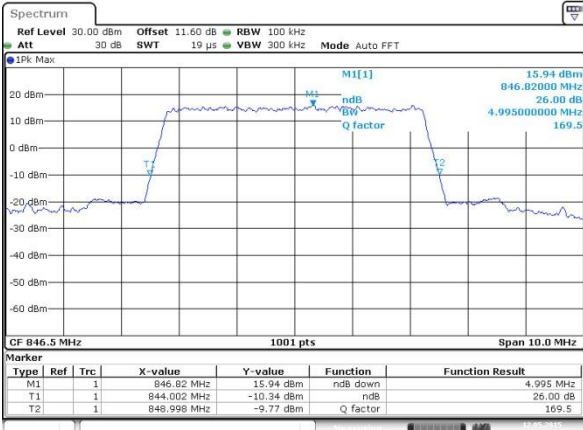

Highest Channel / 3MHz / 16QAM

Date: 12 MAY 2015 01:35:45

LTE Band 26

Lowest Channel / 5MHz / QPSK

Date: 12 MAY 2015 13:53:46

Lowest Channel / 5MHz / 16QAM

Date: 12 MAY 2015 13:54:01

Middle Channel / 5MHz / QPSK

Date: 12 MAY 2015 14:02:05

Middle Channel / 5MHz / 16QAM

Date: 12 MAY 2015 14:02:20

Highest Channel / 5MHz / QPSK

Date: 12 MAY 2015 14:05:34

Highest Channel / 5MHz / 16QAM

Date: 12 MAY 2015 14:05:49

LTE Band 26