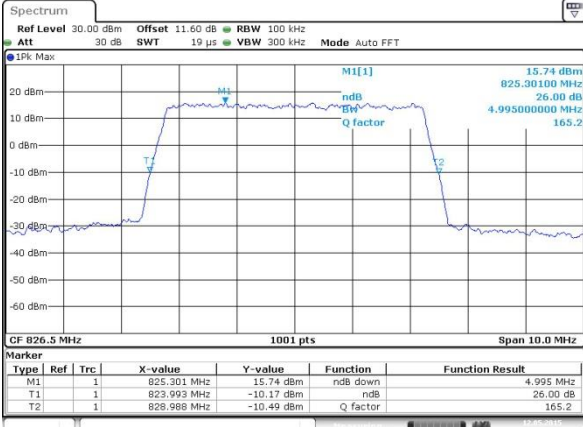

Highest Channel / 3MHz / 16QAM

Date: 12 MAY 2015 01:35:45

LTE Band 26

Lowest Channel / 5MHz / QPSK

Date: 12 MAY 2015 13:53:46

Lowest Channel / 5MHz / 16QAM

Date: 12 MAY 2015 13:54:01

Middle Channel / 5MHz / QPSK

Date: 12 MAY 2015 14:02:05

Middle Channel / 5MHz / 16QAM

Date: 12 MAY 2015 14:02:20

Highest Channel / 5MHz / QPSK

Date: 12 MAY 2015 14:05:34

Highest Channel / 5MHz / 16QAM

Date: 12 MAY 2015 14:05:49

LTE Band 26