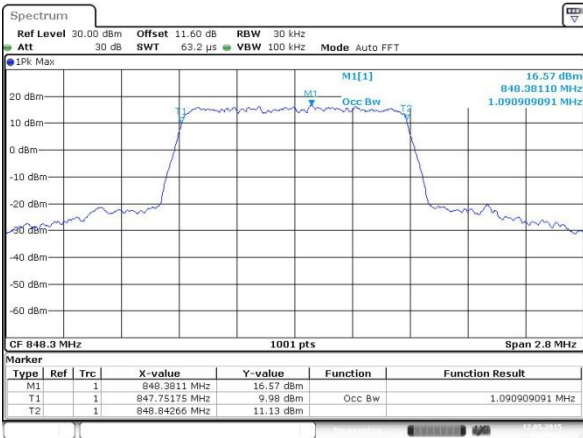

Date: 13 MAY 2015 14:34:19

Occupied Bandwidth

Mode	LTE Band 26 : 99%OBW(MHz)											
	1.4MHz		3MHz		5MHz		10MHz		15MHz		20MHz	
BW	QPSK	16QAM	QPSK	16QAM	QPSK	16QAM	QPSK	16QAM	QPSK	16QAM	QPSK	16QAM
Lowest CH	1.09	1.09	2.72	2.72	4.5	4.49	9.09	9.03	13.50	13.46	-	-
Middle CH	1.09	1.09	2.72	2.72	4.48	4.49	9.05	9.00	13.46	13.46	-	-
Highest CH	1.09	1.09	2.72	2.72	4.49	4.5	9.03	9.03	13.50	13.50	-	-

LTE Band 26

Lowest Channel / 1.4MHz / QPSK

Date: 12 MAY 2015 01:22:42

Lowest Channel / 1.4MHz / 16QAM

Date: 12 MAY 2015 00:37:40

Middle Channel / 1.4MHz / QPSK

Date: 12 MAY 2015 00:48:25

Middle Channel / 1.4MHz / 16QAM

Date: 12 MAY 2015 00:48:38

Highest Channel / 1.4MHz / QPSK

Date: 12 MAY 2015 00:49:51

Highest Channel / 1.4MHz / 16QAM

Date: 12 MAY 2015 00:50:05

LTE Band 26

Lowest Channel / 3MHz / QPSK

Date: 12 MAY 2015 01:23:20