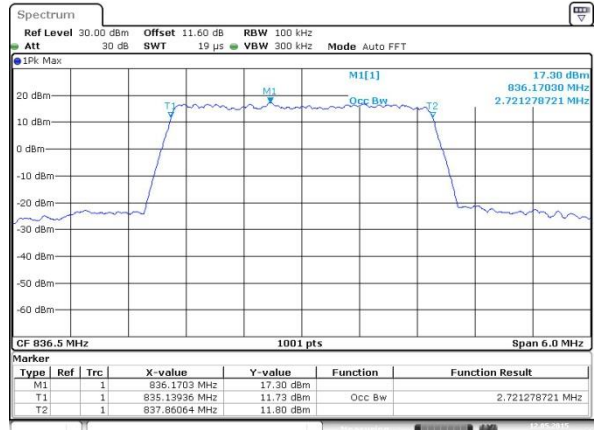

Date: 12 MAY 2015 00:48:38

Highest Channel / 1.4MHz / QPSK

Date: 12 MAY 2015 00:49:51

Highest Channel / 1.4MHz / 16QAM

Date: 12 MAY 2015 00:50:05

LTE Band 26

Lowest Channel / 3MHz / QPSK

Date: 12 MAY 2015 01:23:20

Lowest Channel / 3MHz / 16QAM

Date: 12 MAY 2015 01:23:33

Middle Channel / 3MHz / QPSK

Date: 12 MAY 2015 01:31:35

Middle Channel / 3MHz / 16QAM

Date: 12 MAY 2015 01:31:49

Highest Channel / 3MHz / QPSK

Date: 12 MAY 2015 01:35:02

Highest Channel / 3MHz / 16QAM

Date: 12 MAY 2015 01:35:15

LTE Band 26

Lowest Channel / 5MHz / QPSK

Date: 12 MAY 2015 13:53:16

Lowest Channel / 5MHz / 16QAM

Date: 12 MAY 2015 13:53:30

Middle Channel / 5MHz / QPSK