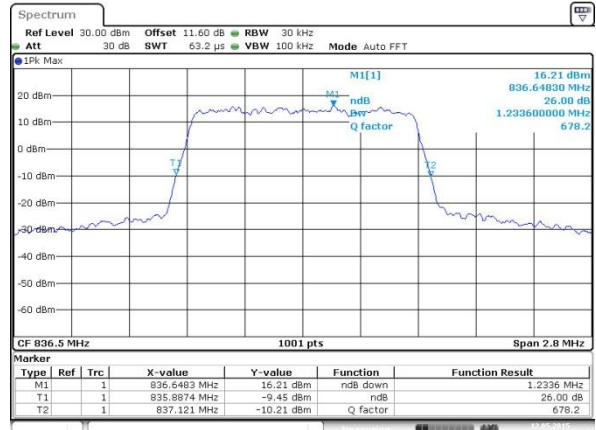

Date: 13 MAY 2015 14:52:05

Highest Channel / 1RB

Date: 13 MAY 2015 15:01:09

Highest Channel / Full RB

Date: 13 MAY 2015 15:00:23

26dB Bandwidth

Mode	LTE Band 26 : 26dB BW(MHz)											
	1.4MHz		3MHz		5MHz		10MHz		15MHz		20MHz	
BW	QPSK	16QAM	QPSK	16QAM	QPSK	16QAM	QPSK	16QAM	QPSK	16QAM	QPSK	16QAM
Lowest CH	1.24	1.24	3.06	3.07	5.00	4.98	9.87	9.91	14.75	14.81	-	-
Middle CH	1.24	1.23	3.06	3.07	5.00	4.99	9.93	9.85	14.69	14.51	-	-
Highest CH	1.24	1.23	3.05	3.06	5.00	4.99	9.91	9.85	14.7	14.72	-	-

LTE Band 26

Lowest Channel / 1.4MHz / QPSK

Date: 12 MAY 2015 00:38:11

Lowest Channel / 1.4MHz / 16QAM

Date: 12 MAY 2015 00:37:56

Middle Channel / 1.4MHz / QPSK

Date: 12 MAY 2015 00:48:53

Middle Channel / 1.4MHz / 16QAM

Date: 12 MAY 2015 00:47:08

Highest Channel / 1.4MHz / QPSK

Date: 12 MAY 2015 00:50:20

Highest Channel / 1.4MHz / 16QAM

Date: 12 MAY 2015 00:50:35

LTE Band 26

Lowest Channel / 3MHz / QPSK

Date: 12 MAY 2015 01:23:48