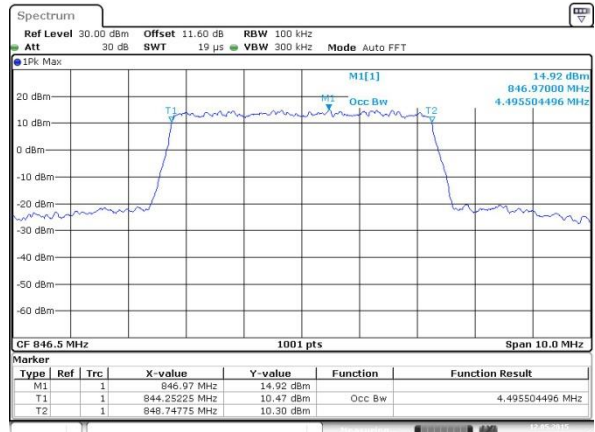

Highest Channel / 3MHz / 16QAM

Date: 12 MAY 2015 01:35:15

LTE Band 26

Lowest Channel / 5MHz / QPSK

Date: 12 MAY 2015 13:53:16

Lowest Channel / 5MHz / 16QAM

Date: 12 MAY 2015 13:53:30

Middle Channel / 5MHz / QPSK

Date: 12 MAY 2015 14:01:38

Middle Channel / 5MHz / 16QAM

Date: 12 MAY 2015 14:01:49

Highest Channel / 5MHz / QPSK

Date: 12 MAY 2015 14:05:04

Highest Channel / 5MHz / 16QAM

Date: 12 MAY 2015 14:05:18