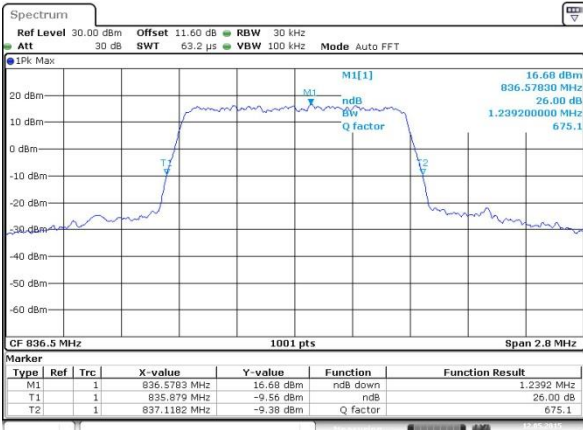

Date: 13 MAY 2015 14:52:05

Highest Channel / 1RB

Date: 13 MAY 2015 15:01:09

Highest Channel / Full RB

Date: 13 MAY 2015 15:00:23

26dB Bandwidth

Mode	LTE Band 26 : 26dB BW(MHz)											
	1.4MHz		3MHz		5MHz		10MHz		15MHz		20MHz	
BW	QPSK	16QAM	QPSK	16QAM	QPSK	16QAM	QPSK	16QAM	QPSK	16QAM	QPSK	16QAM
Lowest CH	1.24	1.24	3.06	3.07	5.00	4.98	9.87	9.91	14.75	14.81	-	-
Middle CH	1.24	1.23	3.06	3.07	5.00	4.99	9.93	9.85	14.69	14.51	-	-
Highest CH	1.24	1.23	3.05	3.06	5.00	4.99	9.91	9.85	14.7	14.72	-	-

LTE Band 26

Lowest Channel / 1.4MHz / QPSK

Date: 12 MAY 2015 00:38:11

Lowest Channel / 1.4MHz / 16QAM

Date: 12 MAY 2015 00:37:56

Middle Channel / 1.4MHz / QPSK

Date: 12 MAY 2015 00:48:53

Middle Channel / 1.4MHz / 16QAM

Date: 12 MAY 2015 00:47:08

Highest Channel / 1.4MHz / QPSK

Date: 12 MAY 2015 00:50:20

Highest Channel / 1.4MHz / 16QAM

Date: 12 MAY 2015 00:50:35

LTE Band 26

Lowest Channel / 3MHz / QPSK

Date: 12 MAY 2015 01:23:48