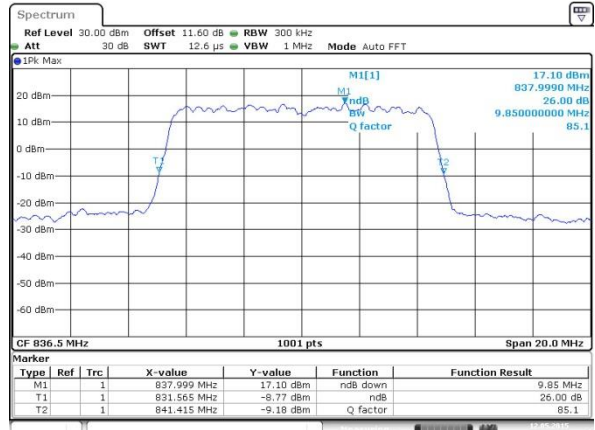

Middle Channel / 10MHz / 16QAM

Date: 12 MAY 2015 14:22:30