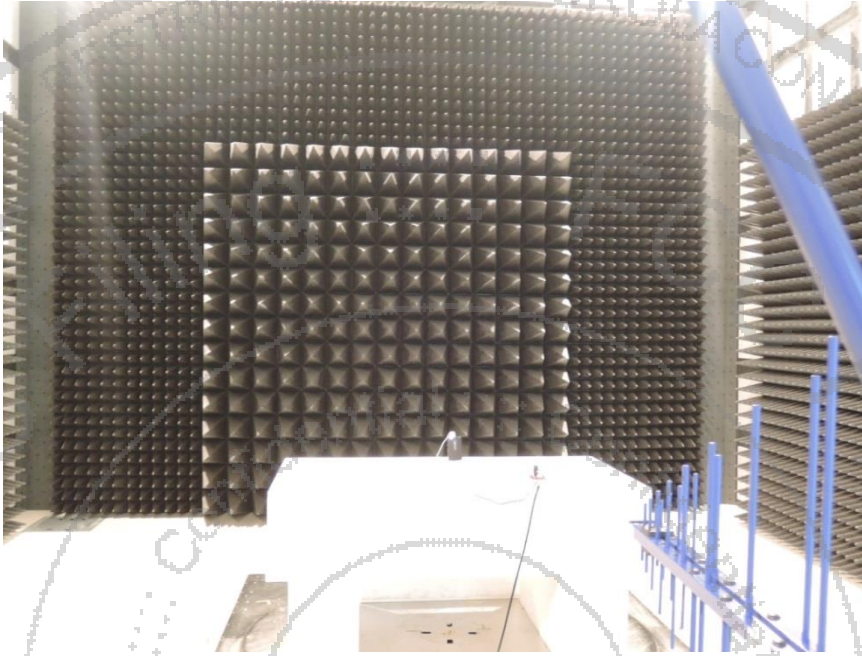

Short-Term Confidentiality Requested RF LTE Test Setup Photos

<Radiated Emission>

Y Plane for LTE Band 17

LF

HF

Z Plane for LTE Band 2 / 5 / 12

LF

HF

Y Plane for LTE Band 4

LF

HF

Note: The FG542019B reuses setup photo from the FG542019-04B report.

Z Plane for LTE Band 7

LF

HF

Note: The FG542019B reuses setup photo from the FG542019-04B report.