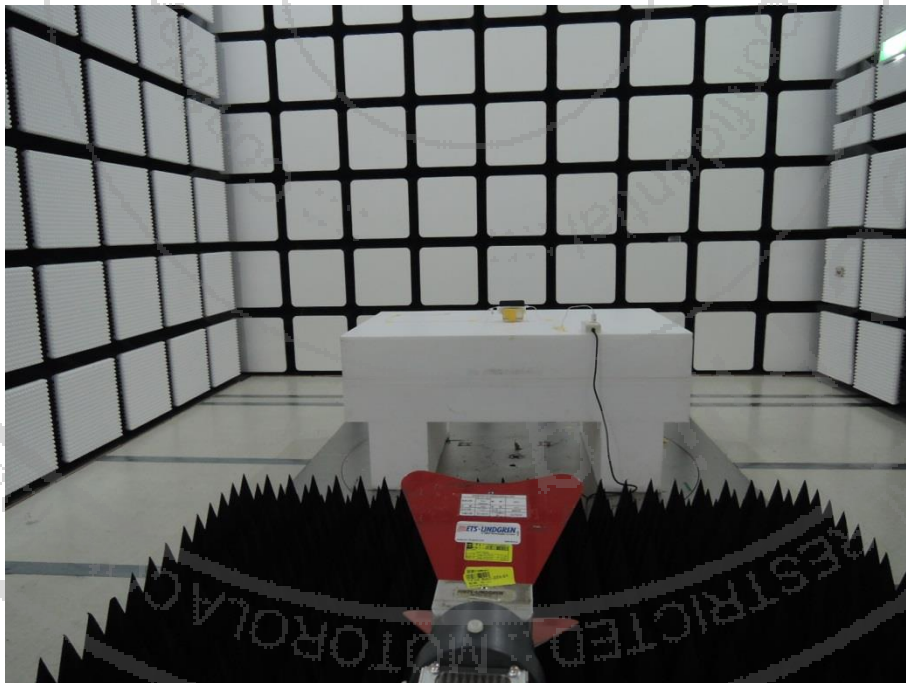

Short-Term Confidentiality Requested RF LTE Test Setup Photos

<Radiated Emission>

Y Plane for LTE Band 17

LF

HF

Z Plane for LTE Band 2 / 5 / 12

LF

HF

Y Plane for LTE Band 4

LF

HF

Note: The FG542019B reuses setup photo from the FG542019-04B report.

Z Plane for LTE Band 7

LF

HF

Note: The FG542019B reuses setup photo from the FG542019-04B report.