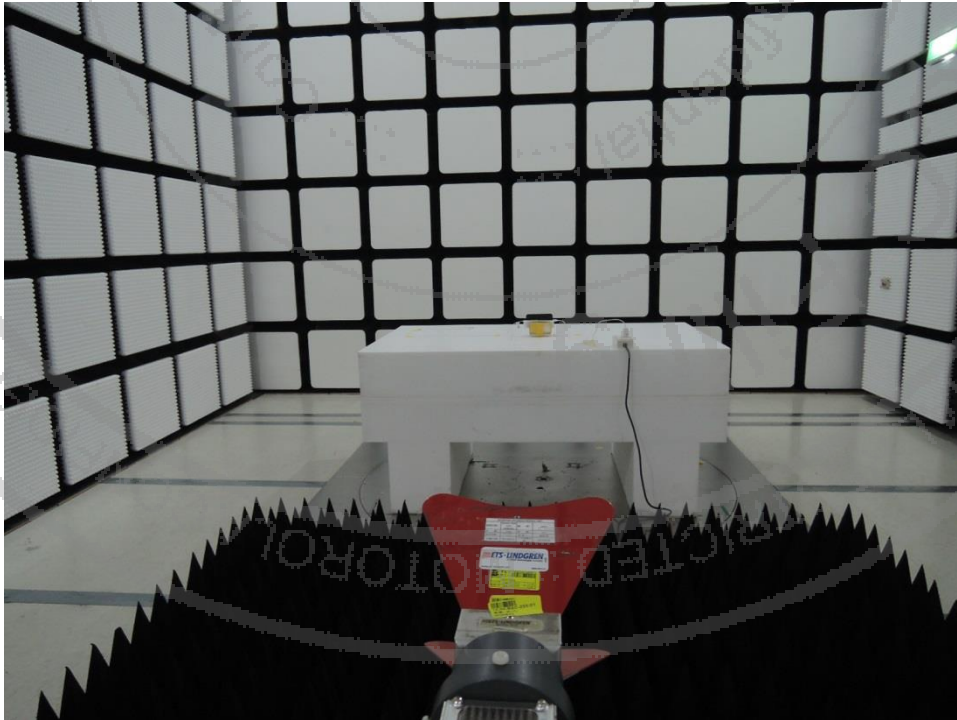

**Short-Term Confidentiality Requested**  
**RF WWAN Test Setup Photos**

<Radiated Emission>

Z Plane for UMTS Cellular, AWS, and PCS Band

LF

HF

X Plane for Cellular Band

LF

HF

Note: The FG542019A reuses setup photo from the FG542019-04A report.

Z Plane for PCS Band

LF

HF

**Note:** The FG542019A reuses setup photo from the FG542019-04A report.