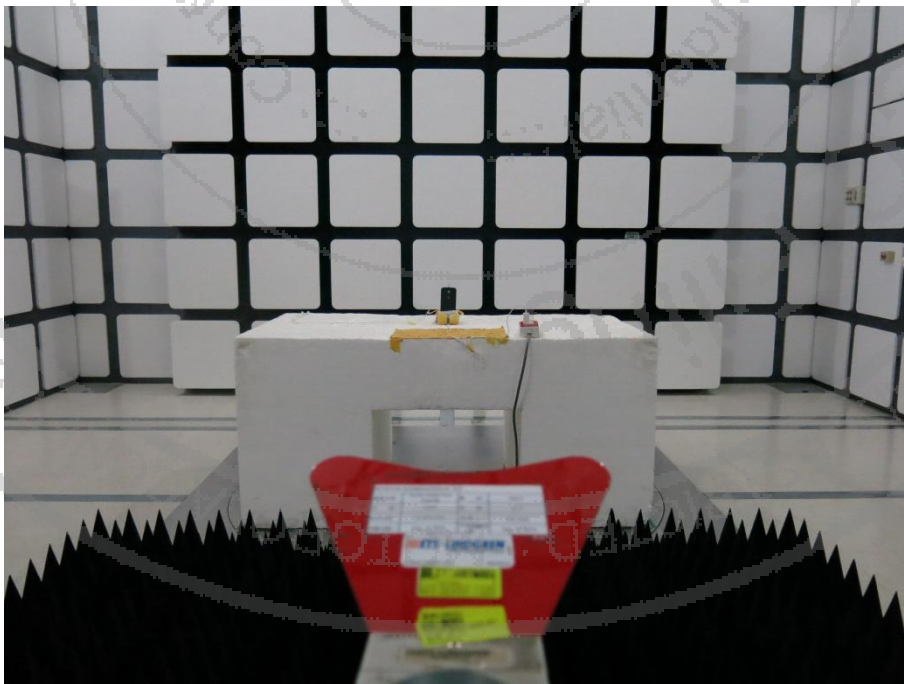

Short-Term Confidentiality Requested RF LTE Test Setup Photos

<Radiated Emission>

Y Plane

LF

HF

Note: The FG4O1411-03 report reuses setup photo from the FG4O1411-02B report.