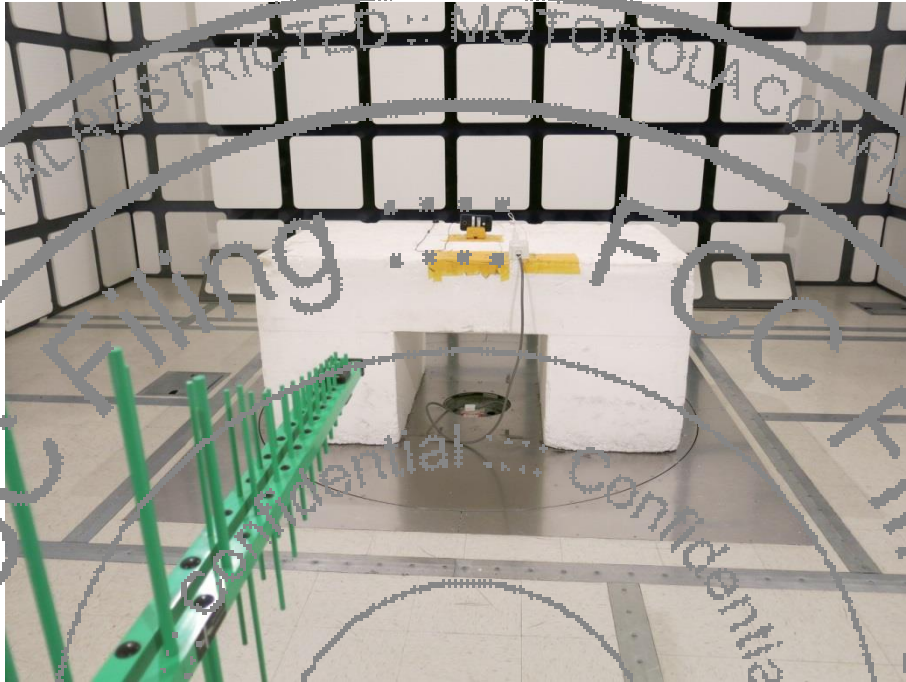

### Short-Term Confidentiality Requested RF WLAN Test Setup Photos

<Conducted Emission>

**Note:** The 453016 report reuses setup photo from the 442943 report.

<Radiated Emission>

Z Plane for WLAN 2.4GHz

LF

HF

**Note:** The 453016 report reuses setup photo from the 442943 report.

Z Plane for WLAN 5GHz

LF

HF

**Note:** The 453016 report reuses setup photo from the 442916 report.