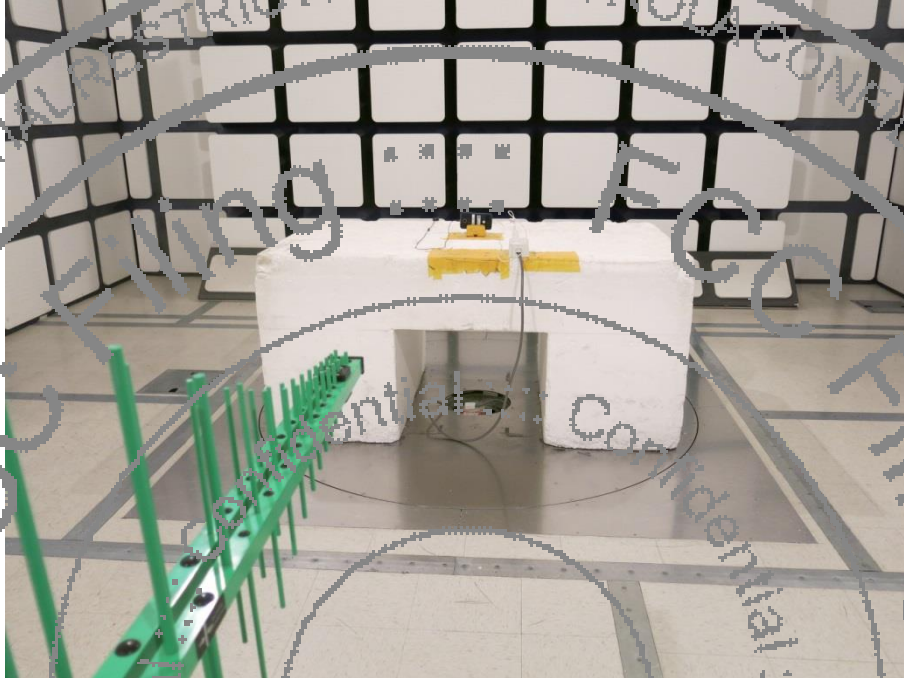

### Short-Term Confidentiality Requested RF WLAN Test Setup Photos

<Conducted Emission>

**Note:** The 453016 report reuses setup photo from the 442943 report.

<Radiated Emission>

Z Plane for WLAN 2.4GHz

LF

HF

**Note:** The 453016 report reuses setup photo from the 442943 report.

Z Plane for WLAN 5GHz

LF

HF

**Note:** The 453016 report reuses setup photo from the 442916 report.