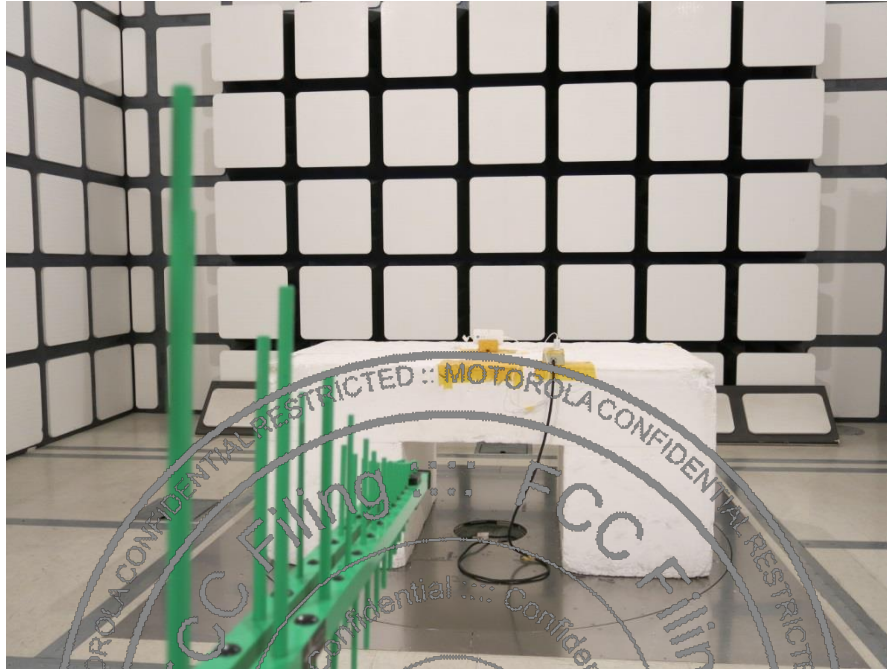

Short-Term Confidentiality Requested RF WLAN Test Setup Photos

<Conducted Emission>

Note: The 450533 report reuses setup photo from the 431235 report

<Radiated Emission>

Z Plane

LF

HF

Note: The 450533 report reuses setup photo from the 431235 report.