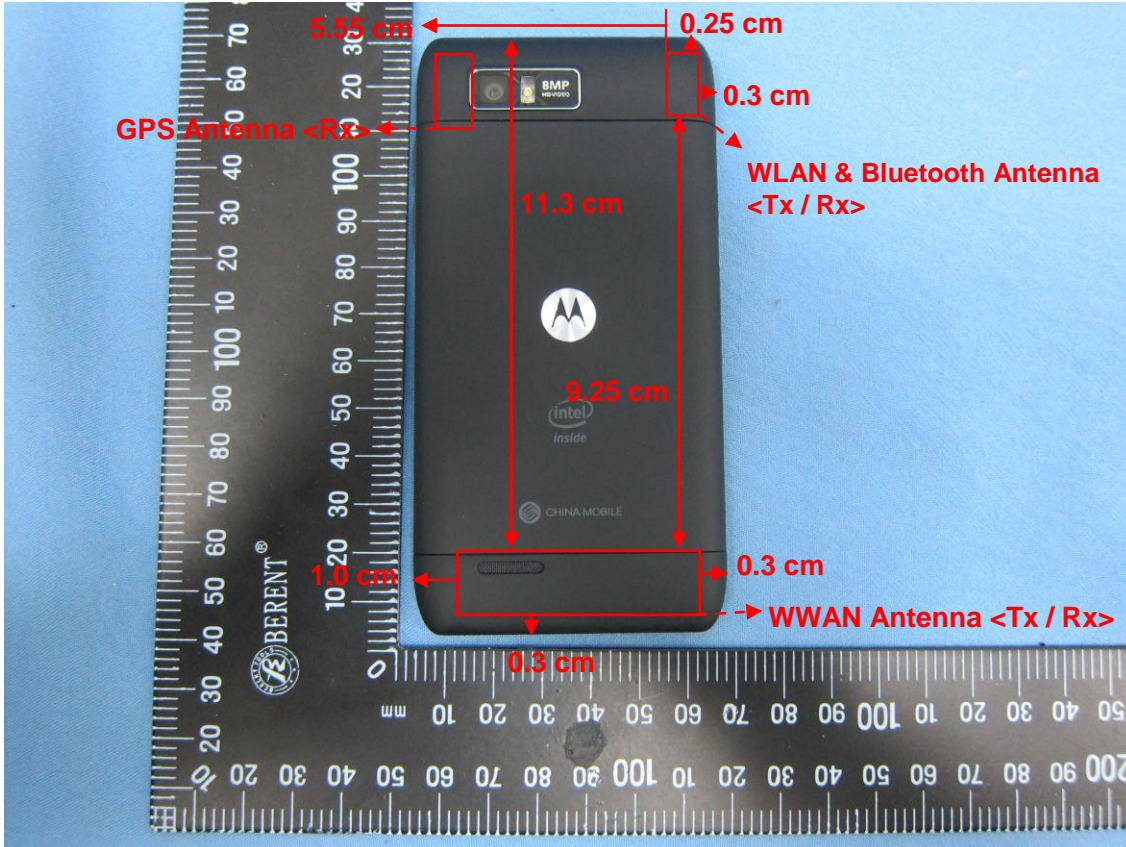

Brand Name: Motorola; Model Name: MT788; Marketing Name: MOTOLUXE XT MT788

EUT Length: 12.6 cm

EUT Width: 6.3 cm

Antenna	Length	Width
WWAN Antenna <Tx / Rx>	5 cm	1 cm
WLAN & Bluetooth Antenna <Tx / Rx>	1.8 cm	0.45 cm
GPS Antenna <Rx>	1.8 cm	0.65 cm