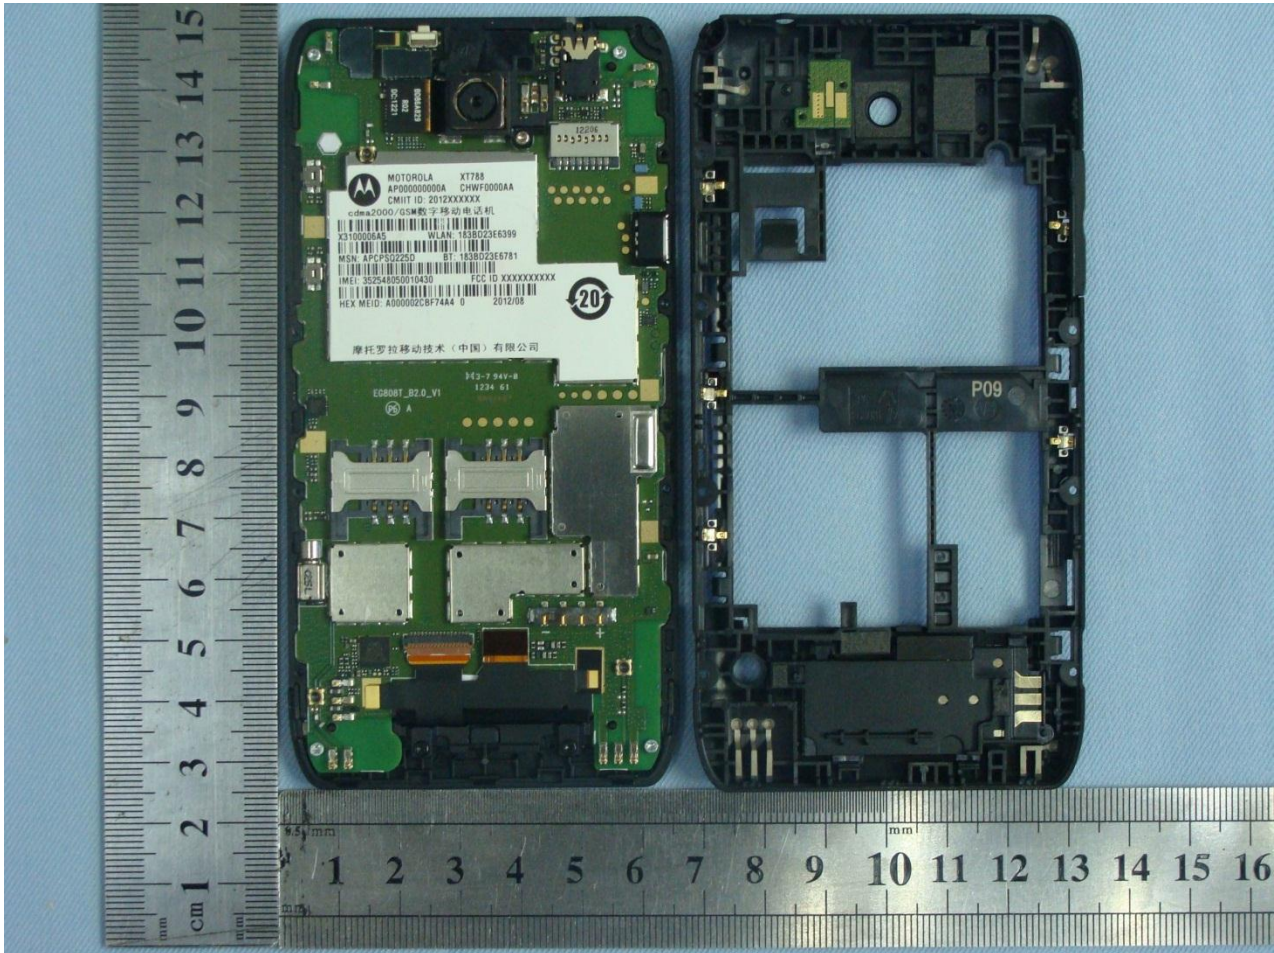

3. Internal Photograph of EUT

Brand Name: Motorola / Model Name: XT788 / Marketing Name: MOTOLUXE XT XT788

Brand Name: Motorola / Model Name: XT788 / Marketing Name: MOTOLUXE XT XT788

Brand Name: Motorola / Model Name: XT788 / Marketing Name: MOTOLUXE XT XT788

Brand Name: Motorola / Model Name: XT788 / Marketing Name: MOTOLUXE XT XT788

Brand Name: Motorola / Model Name: XT788 / Marketing Name: MOTOLUXE XT XT788

Brand Name: Motorola / Model Name: XT788 / Marketing Name: MOTOLUXE XT XT788