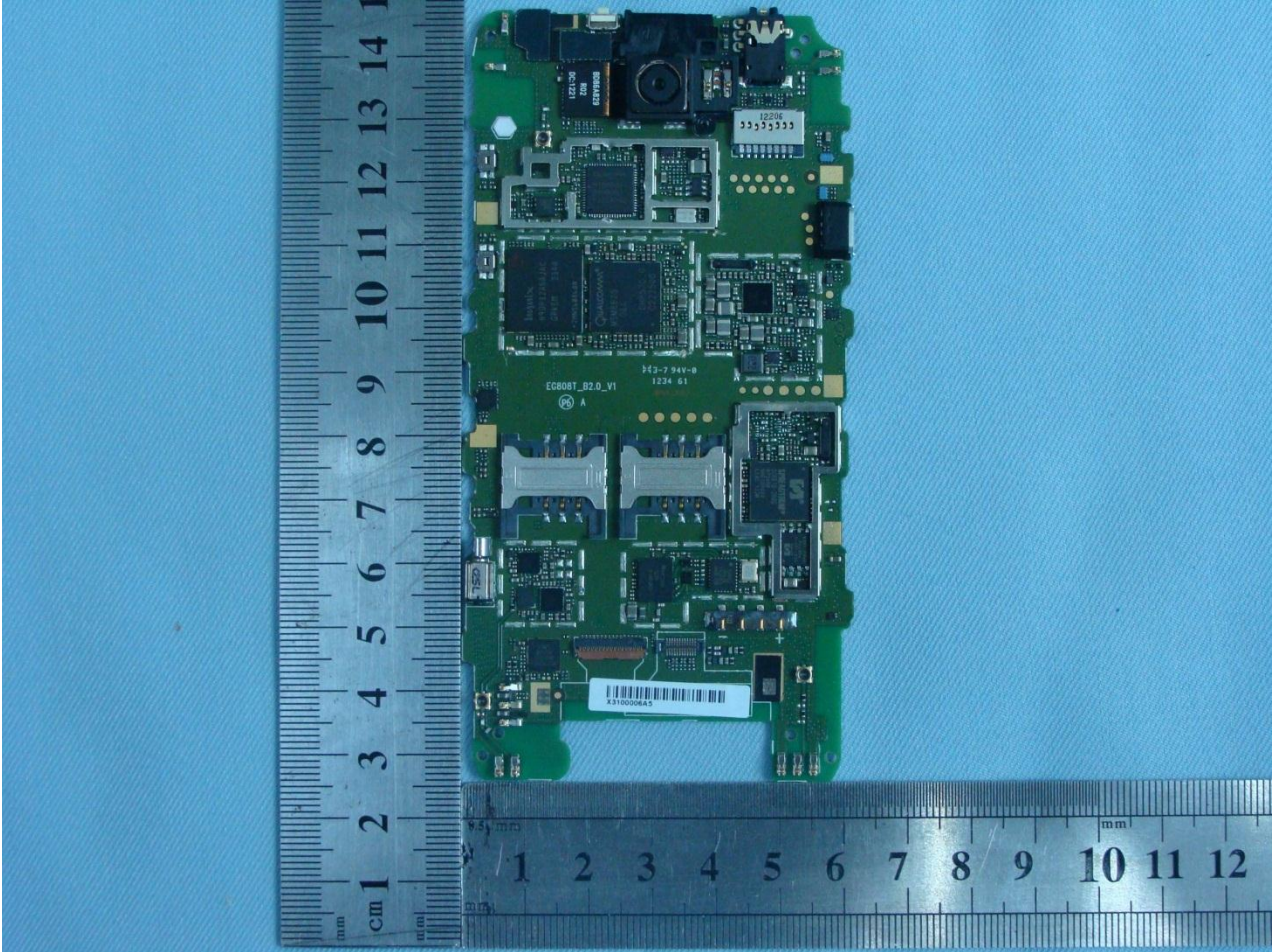

3. Internal Photograph of EUT

Brand Name: Motorola / Model Name: XT788 / Marketing Name: MOTOLUXE XT XT788

Brand Name: Motorola / Model Name: XT788 / Marketing Name: MOTOLUXE XT XT788

Brand Name: Motorola / Model Name: XT788 / Marketing Name: MOTOLUXE XT XT788

Brand Name: Motorola / Model Name: XT788 / Marketing Name: MOTOLUXE XT XT788

Brand Name: Motorola / Model Name: XT788 / Marketing Name: MOTOLUXE XT XT788

Brand Name: Motorola / Model Name: XT788 / Marketing Name: MOTOLUXE XT XT788