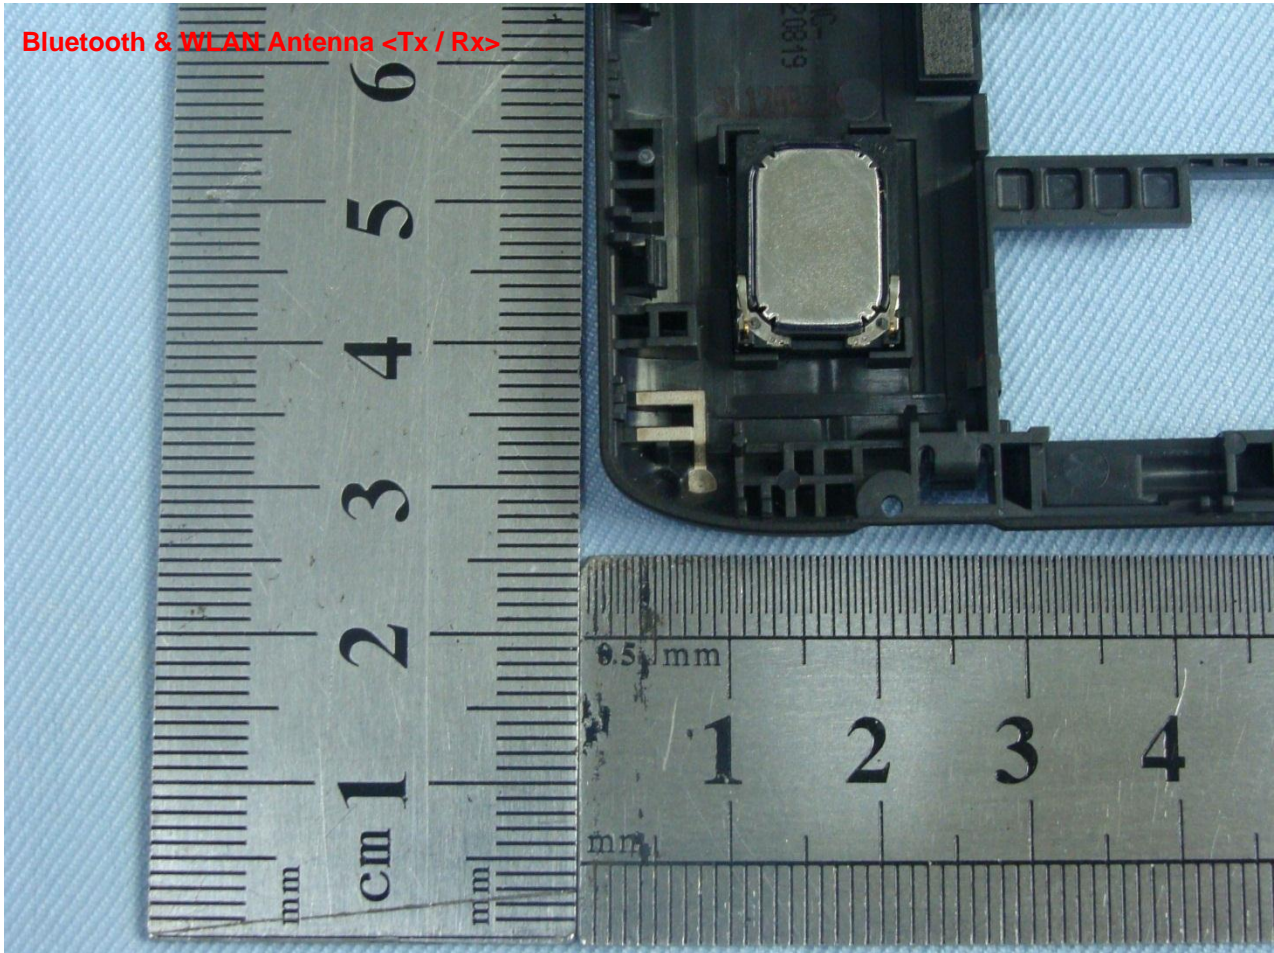

WWAN Antenna <Tx / Rx>

Brand Name: Motorola / Model Name: XT788 / Marketing Name: MOTOLUXE XT XT788

Brand Name: Motorola / Model Name: XT788 / Marketing Name: MOTOLUXE XT XT788

Bluetooth & WLAN Antenna <Tx / Rx>