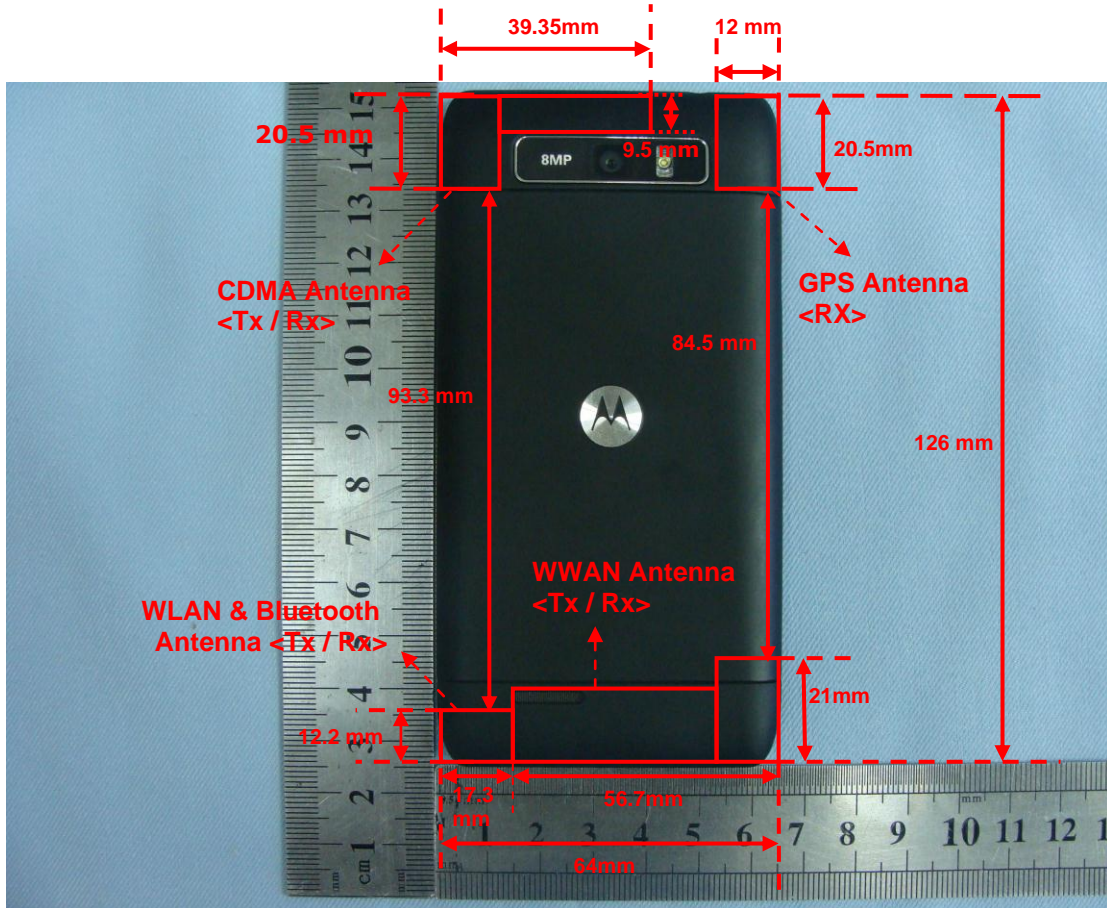

Brand Name: Motorola / Model Name: XT788 / Marketing Name: MOTOLUXE XT XT788

Antenna location	Length	Width
WLAN & Bluetooth Antenna <TX / RX>	17.3 mm	12.2 mm
WWAN Antenna <TX / RX>	56.7 mm	21 mm
CDMA Antenna <TX / RX>	39.35 mm	20.5 mm
GPS Antenna <RX>	20.5 mm	12 mm