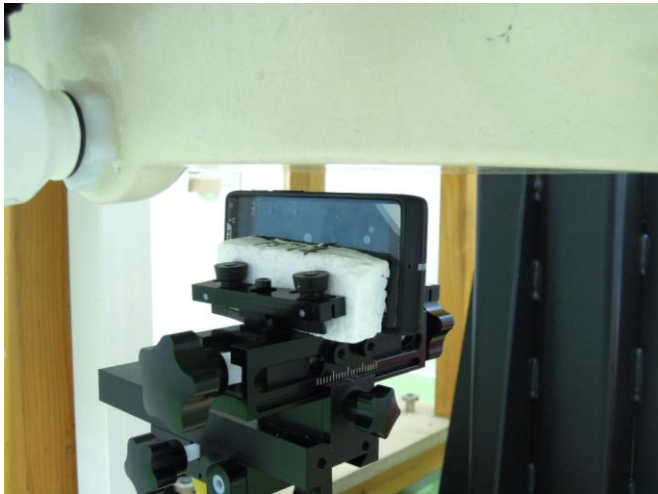

FCC SAR Test Report

<Photographs of EUT>

FCC SAR Test Report

<Location of Antenna>

FCC SAR Test Report

<Photographs of SAR Setup>

Right Cheek

Right Tilted

Left Cheek

Left Tilted

**Front Face of EUT with 1cm Gap
(Body-Worn Mode)**

**Rear Face of EUT with 1 cm Gap
(Body-Worn Mode)**

**Right Side of EUT with 1 cm Gap
(Hotspot Mode)**