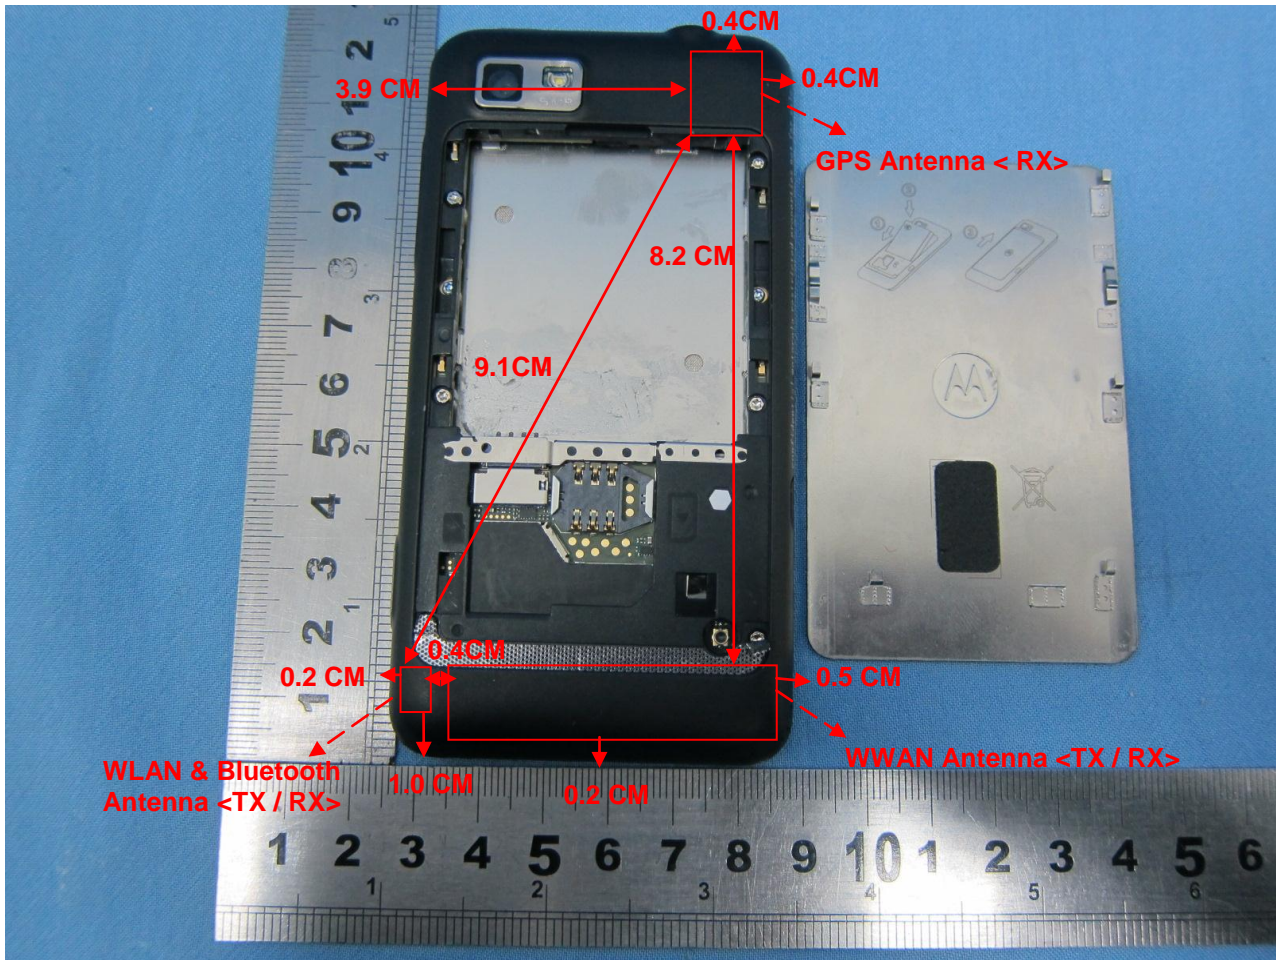

Brand Name: Motorola; Model Name / Marketing Name: MT680

Antenna location	Length	Width
WWAN Antenna <Tx / Rx>	4.8 cm	2.0 cm
WLAN & Bluetooth Antenna <Tx / Rx>	0.4 cm	0.2 cm
GPS Antenna <Rx>	1.5 cm	2.0 cm