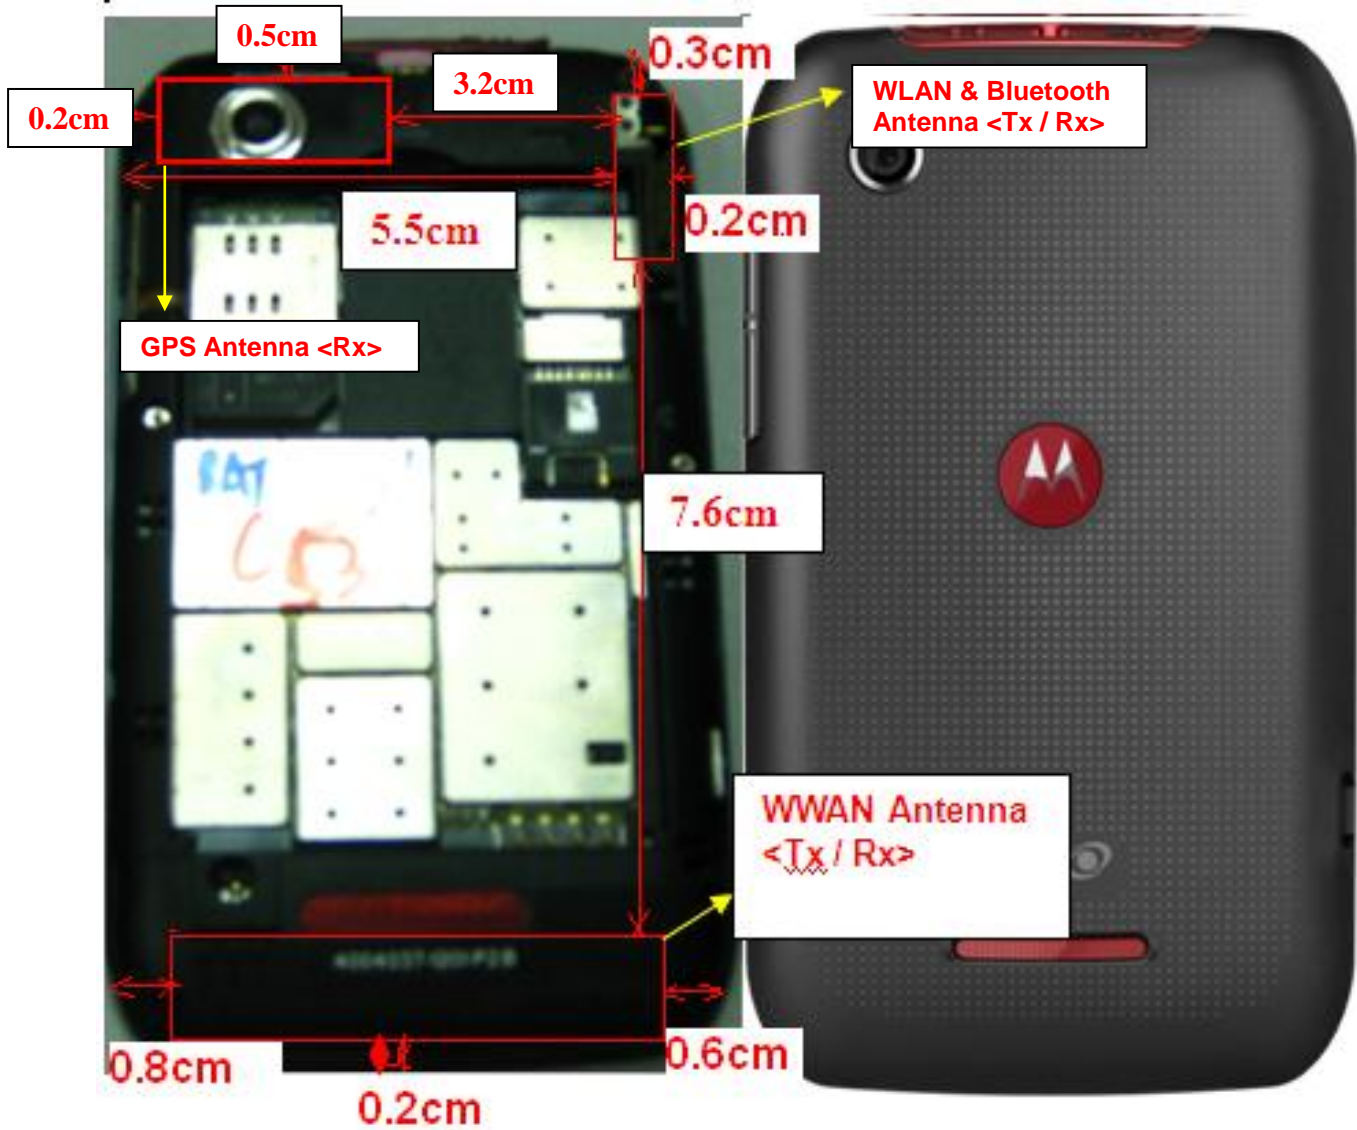

Product Photos

Antenna Location :

Antenna location	Length	Width
WWAN Antenna (TX/RX)	4.8cm	1.2cm
GPS Antenna (Rx)	2.8cm	2.6cm
WLAN & Bluetooth Antenna (TX/RX)	2.0cm	0.83cm

### Test Setup Photos

Right Cheek

Right Tilted

Left Cheek

Left Tilted

Front of the DUT with Phantom 1 cm Gap  
(DUT without Earphone)

Back of the DUT with Phantom 1 cm Gap  
(DUT without Earphone)

Back of the DUT with Phantom 1 cm Gap  
(DUT with Earphone)

Right Side of the DUT with Phantom 1 cm Gap

Left Side of the DUT with Phantom 1 cm Gap

Top Side of the DUT with Phantom 1 cm Gap

Bottom Side of the DUT with Phantom 1 cm Gap