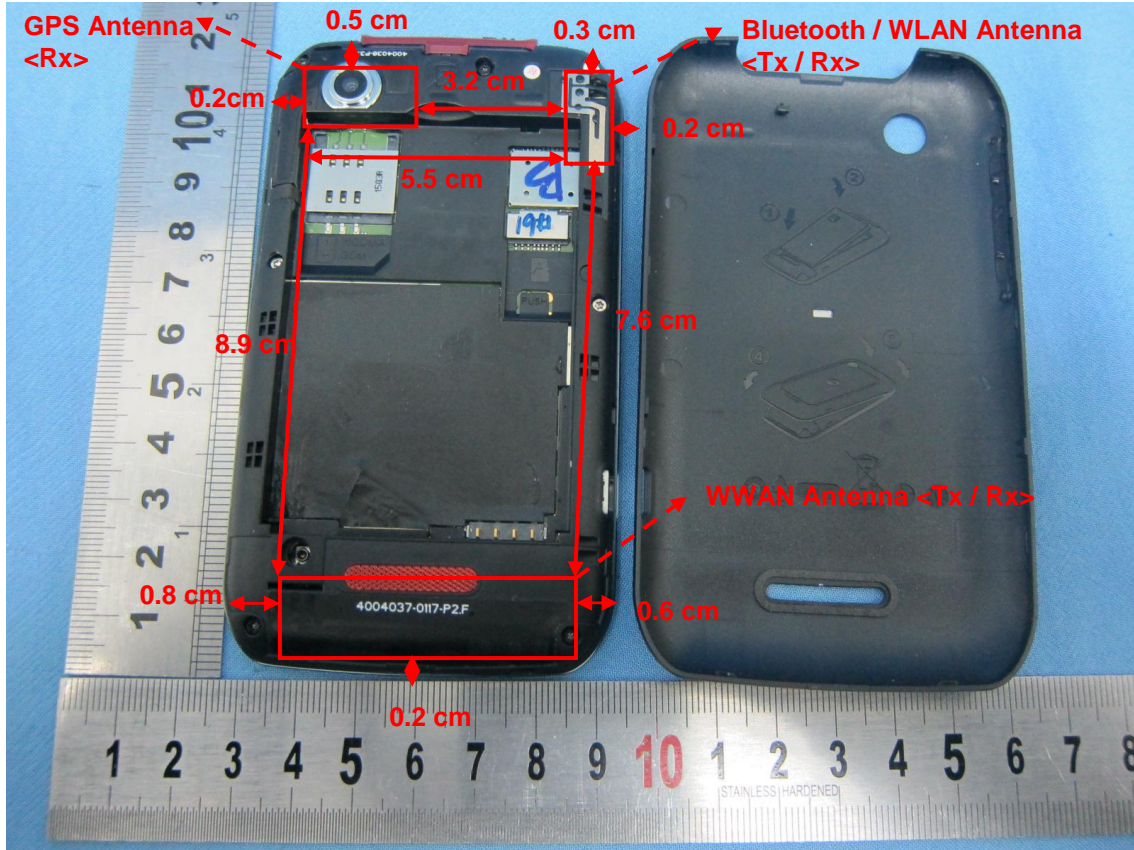

Brand Name: Motorola; Model Name / Marketing Name: MOTOSMART™ MIX

Antenna location	Length	Width
WWAN Antenna <Tx / Rx>	4.8cm	1.2cm
WLAN / Bluetooth Antenna <Tx / Rx>	2.0cm	0.83cm
GPS Antenna <Rx>	2.8cm	2.6cm