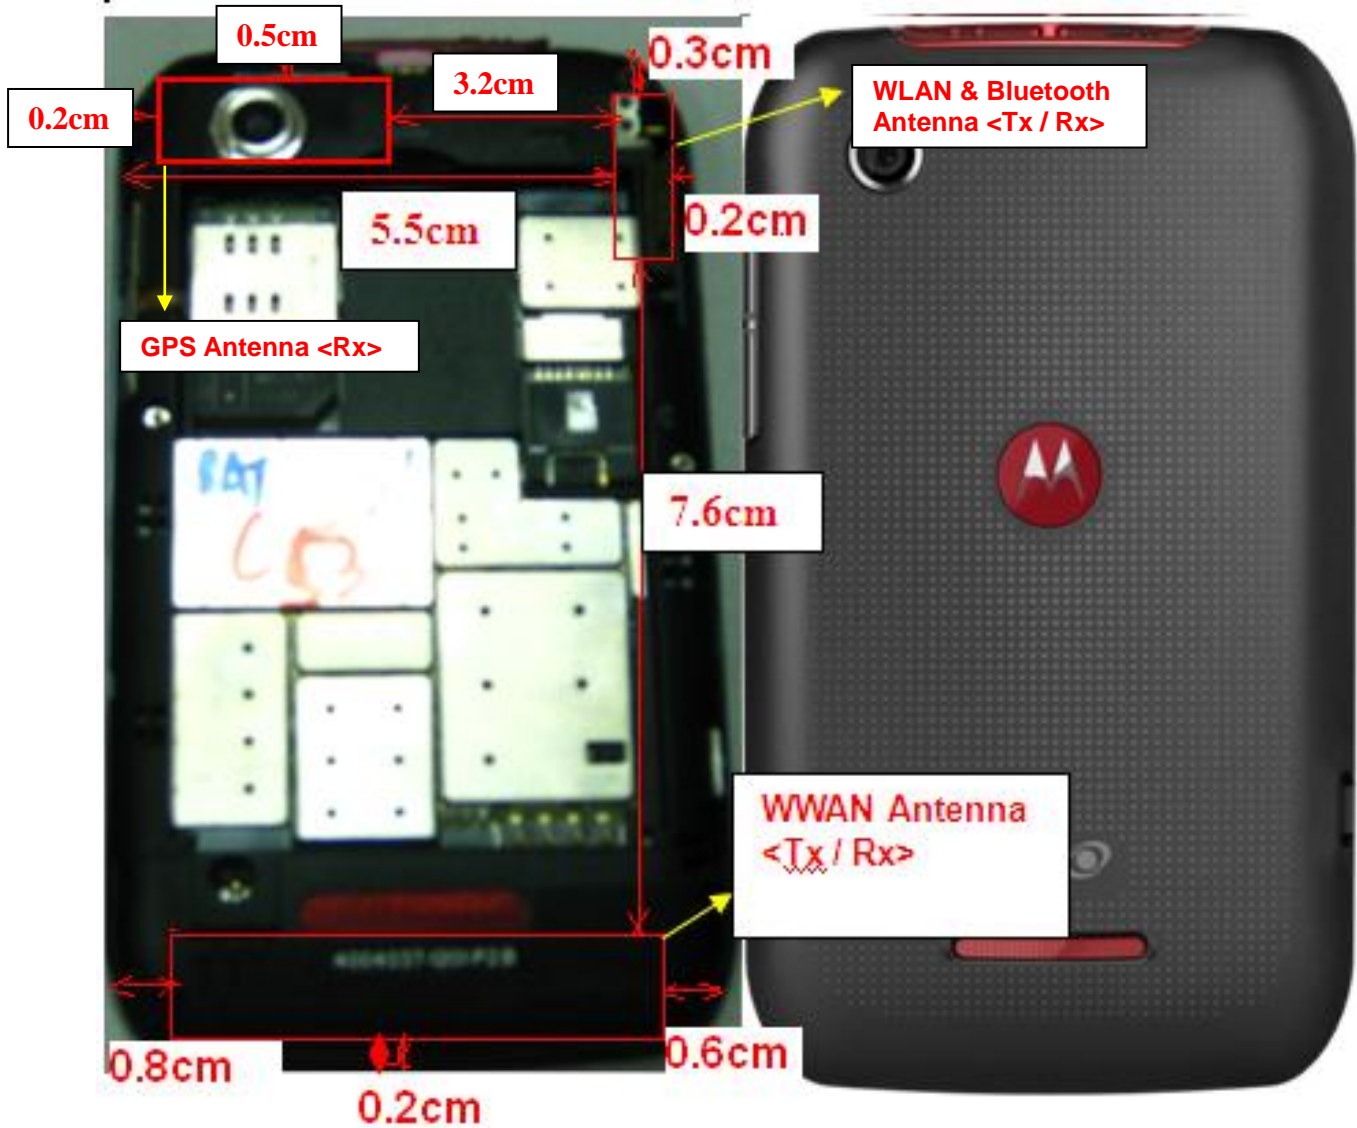

Product Photos

Antenna Location :

| Antenna location | Length | Width |
|----------------------------------|--------|--------|
| WWAN Antenna (TX/RX) | 4.8cm | 1.2cm |
| GPS Antenna (Rx) | 2.8cm | 2.6cm |
| WLAN & Bluetooth Antenna (TX/RX) | 2.0cm | 0.83cm |

Test Setup Photos

Right Cheek

Right Tilted

Left Cheek

Left Tilted

Front of the DUT with Phantom 1 cm Gap
(DUT without Earphone)

Back of the DUT with Phantom 1 cm Gap
(DUT without Earphone)

Back of the DUT with Phantom 1 cm Gap
(DUT with Earphone)

Right Side of the DUT with Phantom 1 cm Gap

Left Side of the DUT with Phantom 1 cm Gap

Top Side of the DUT with Phantom 1 cm Gap

Bottom Side of the DUT with Phantom 1 cm Gap