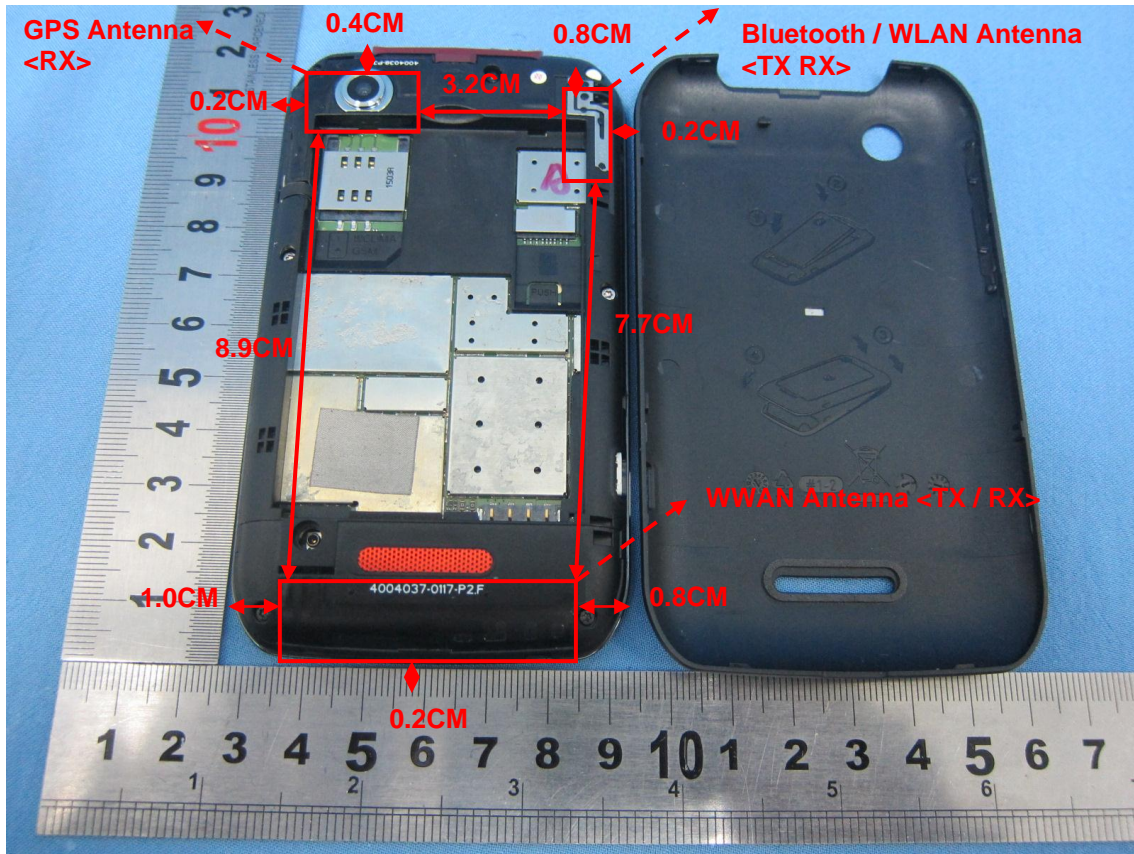

Brand Name: Motorola / Model Name / Marketing Name: XT550

Antenna location	Length	Width
WWAN Antenna <TX / RX>	4.8CM	1.2CM
WLAN / Bluetooth Antenna <TX / RX>	2.0CM	0.8CM
GPS Antenna <RX>	2.2CM	1.1CM