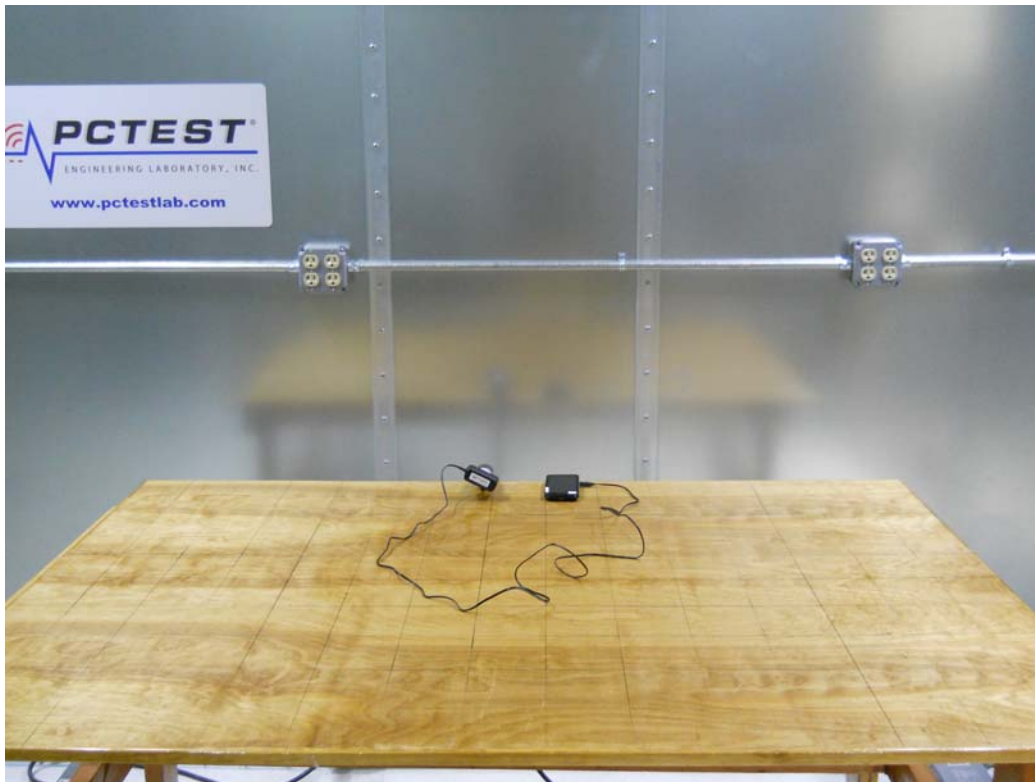

TEST SETUP PHOTOGRAPHS

	Motorola Mobility FCC ID: IHDT56NL2	
Test Set-Up Photos	EUT Type: Portable Handset	Page 1 of 1

 ENGINEERING LABORATORY, INC.	Motorola Mobility FCC ID: IHDT56NL2	 MOTOROLA
Test Set-Up Photos	EUT Type: Portable Handset	Page 2 of 2

	Motorola Mobility FCC ID: IHDT56NL2	
Test Set-Up Photos	EUT Type: Portable Handset	Page 3 of 3