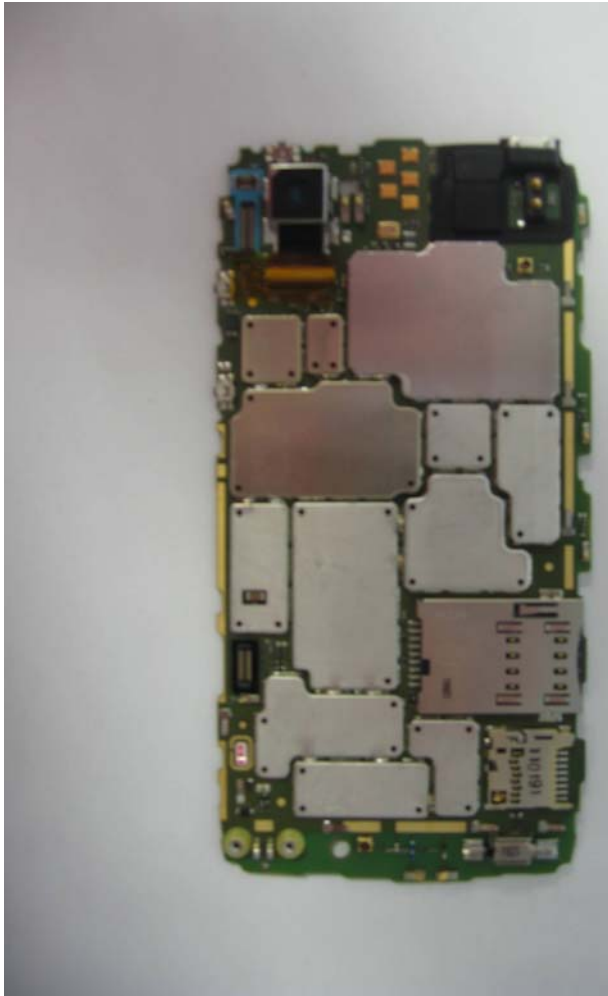

B1 Diversity Antenna

GPS Antenna

BT/WiFi Antenna

Main Antenna

Remove Battery Door

Inside Rear Housing

Removed Rear Housing

Rear Housing Only

Front Housing Only

Main Board Top Assembly

Main Board Top Without Shields

Main Board Bottom Assembly

Display Module