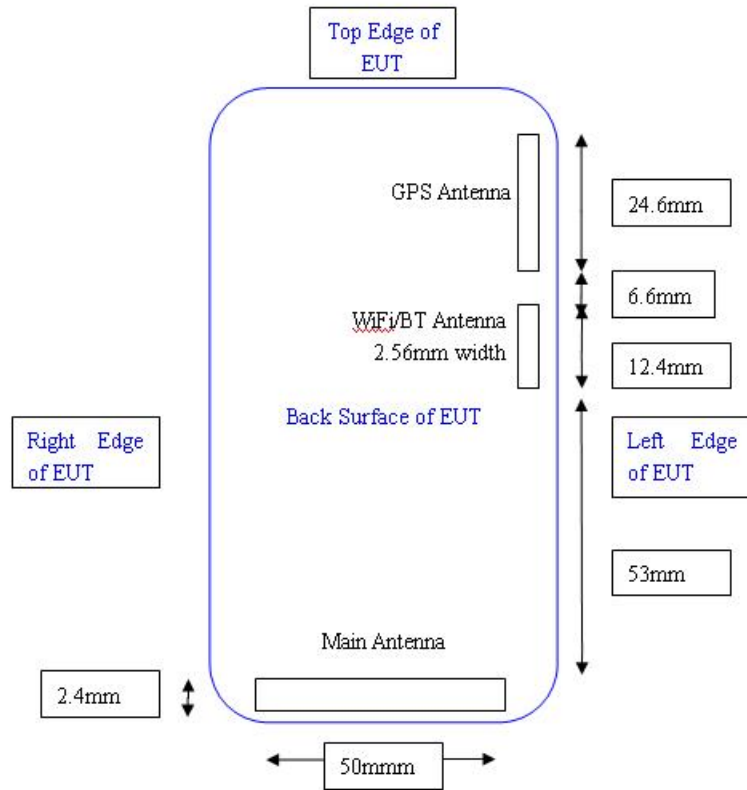

Portable Cellular Phone SAR Test Report

Photographs of the Device Under Test

Figure 1: Phone Back

Figure 2: Phone Front

Figure 3: Antenna Separation Distances

Figure 4: Cheek Position, Front of Head of Phantom

Figure 5: Cheek Position, Top of Head of Phantom

Figure 6: Tilt Position, Front of Head of Phantom

Figure 7: Tilt Position, Top of Head of Phantom

Figure 8: Body Position