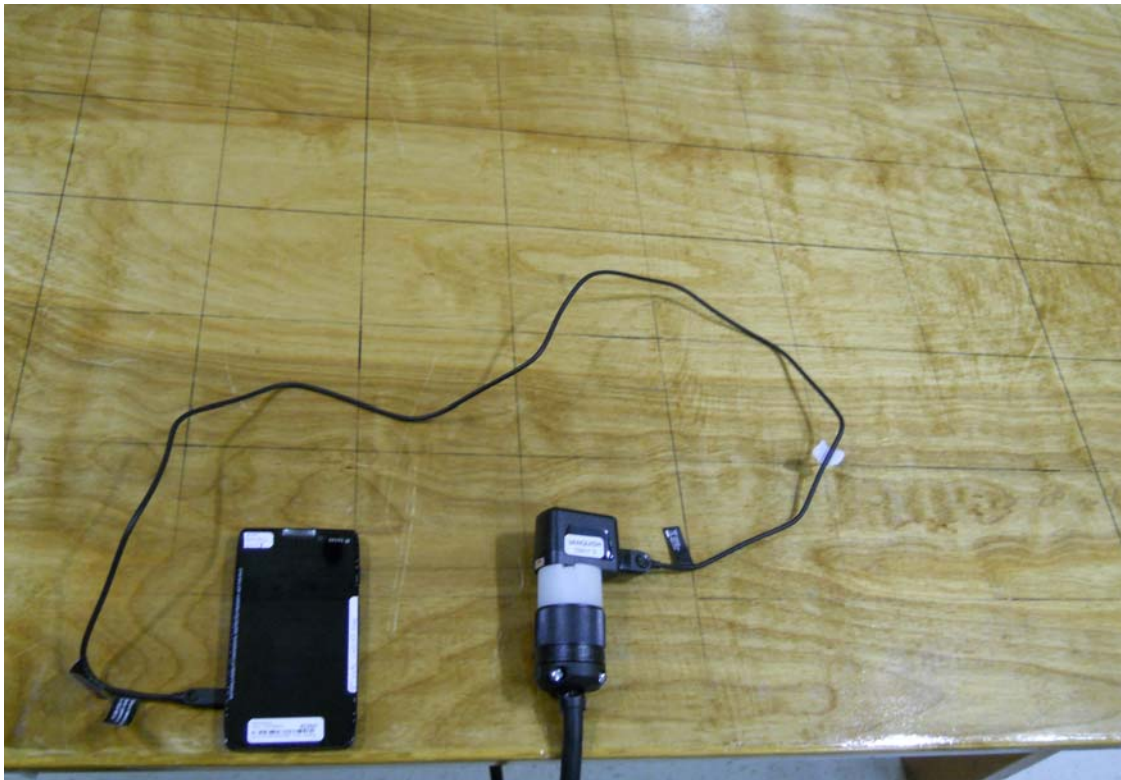

TEST SETUP PHOTOGRAPHS

	MOTOROLA MOBILITY FCC ID: IHDT56NG1	
Test Set-Up Photos	EUT Type: Portable Handset	Page 1 of 3

	MOTOROLA MOBILITY FCC ID: IHDT56NG1	
Test Set-Up Photos	EUT Type: Portable Handset	Page 2 of 3

	MOTOROLA MOBILITY FCC ID: IHDT56NG1	
Test Set-Up Photos	EUT Type: Portable Handset	Page 3 of 3