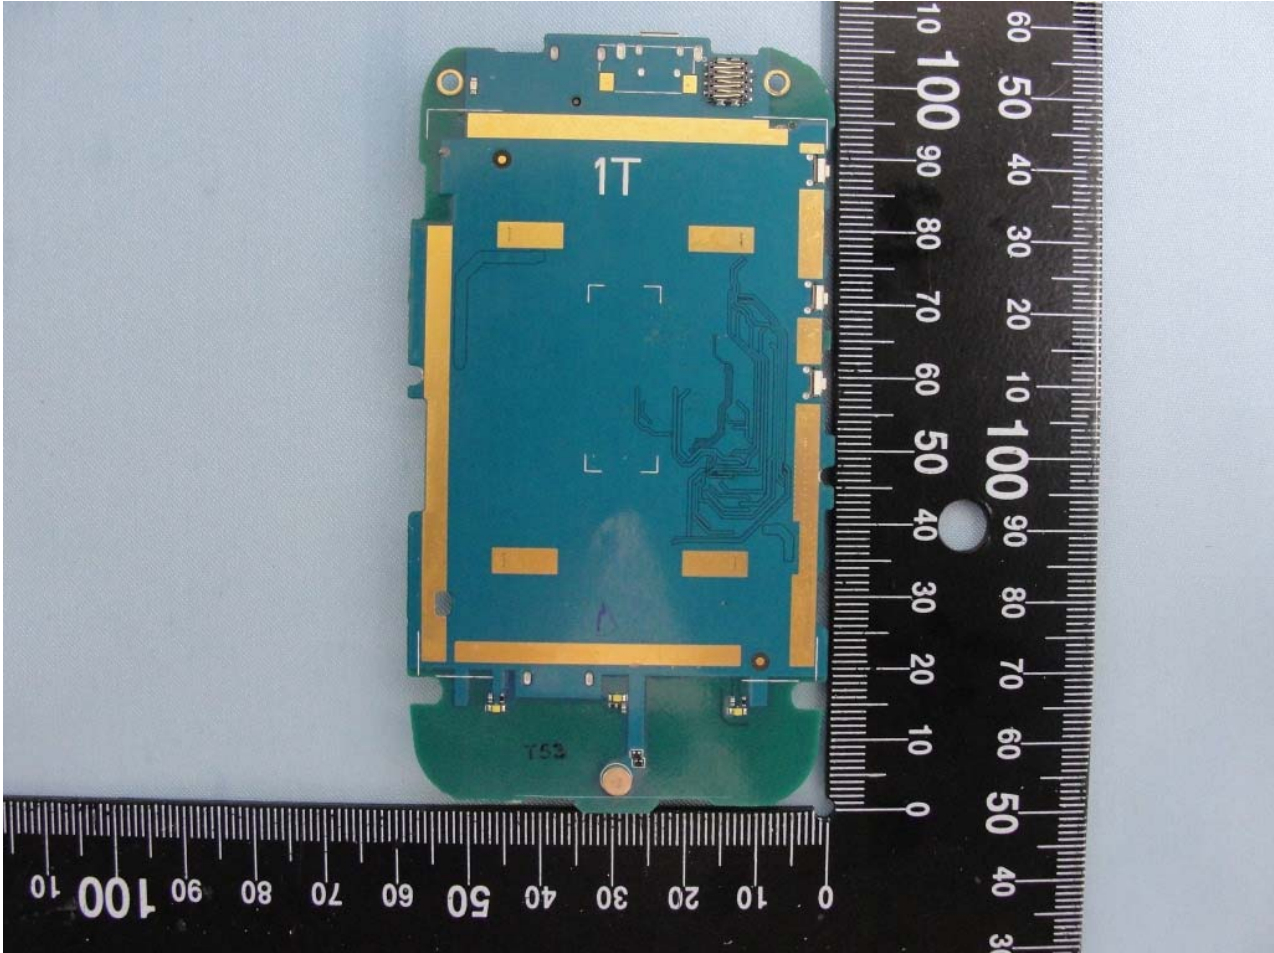

### 3. Internal Photograph of EUT

Brand Name: Motorola / Model Name: EX440 / Marketing Name: MOTOGO!™ TV

Brand Name: Motorola / Model Name: EX440 / Marketing Name: MOTOGO!™ TV

Brand Name: Motorola / Model Name: EX440 / Marketing Name: MOTOGO!™ TV

Brand Name: Motorola / Model Name: EX440 / Marketing Name: MOTOGO!™ TV

WWAN & Bluetooth Antenna <Tx / Rx>

Brand Name: Motorola / Model Name: EX440 / Marketing Name: MOTOGO!™ TV

WLAN Antenna <Tx / Rx>

Brand Name: Motorola / Model Name: EX440 / Marketing Name: MOTOGO!™ TV