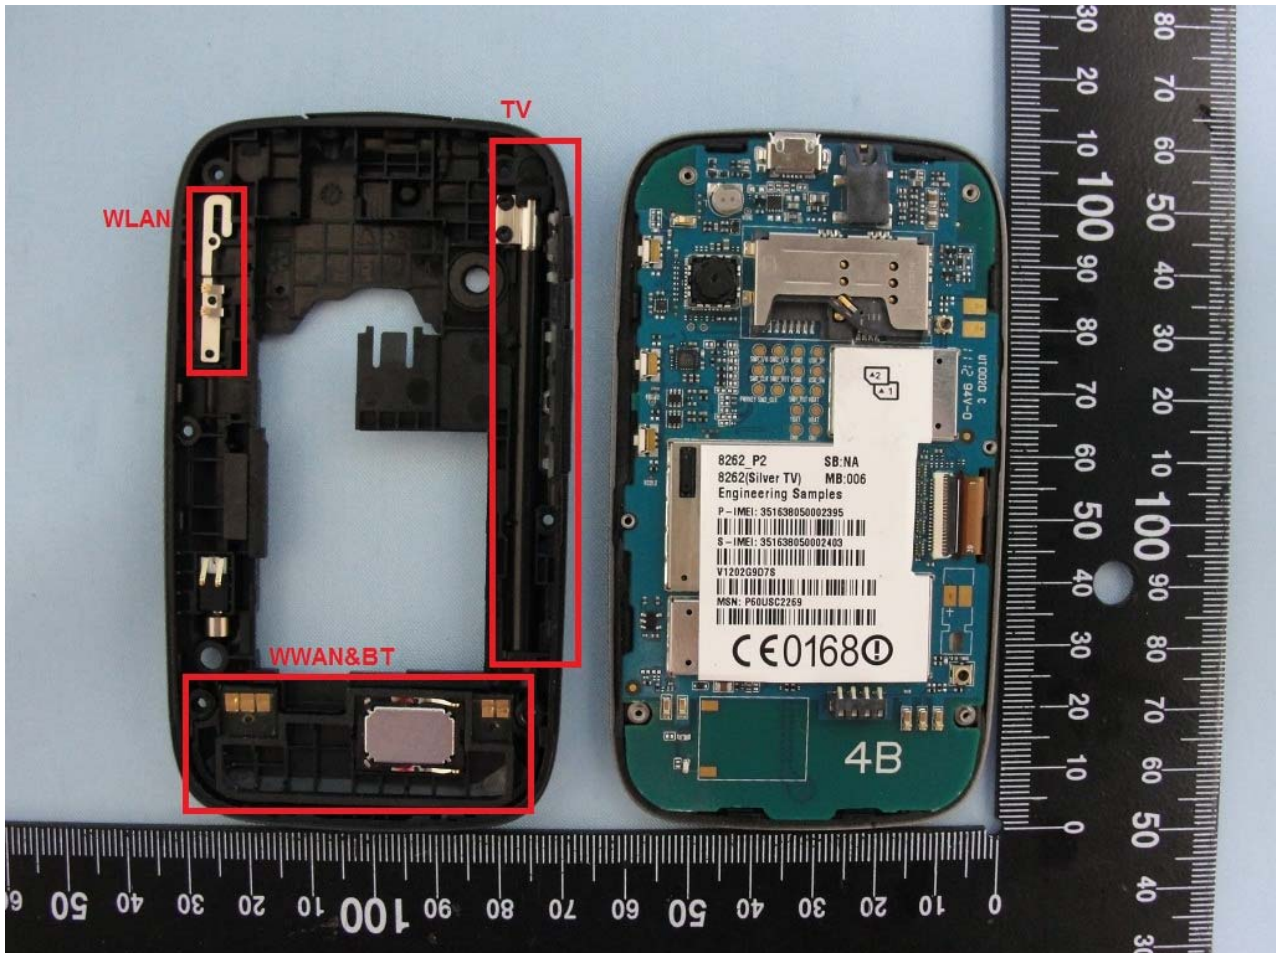

### 3. Internal Photograph of EUT

Brand Name: Motorola / Model Name: EX440 / Marketing Name: MOTOGO!™ TV

Brand Name: Motorola / Model Name: EX440 / Marketing Name: MOTOGO!™ TV

Brand Name: Motorola / Model Name: EX440 / Marketing Name: MOTOGO!™ TV