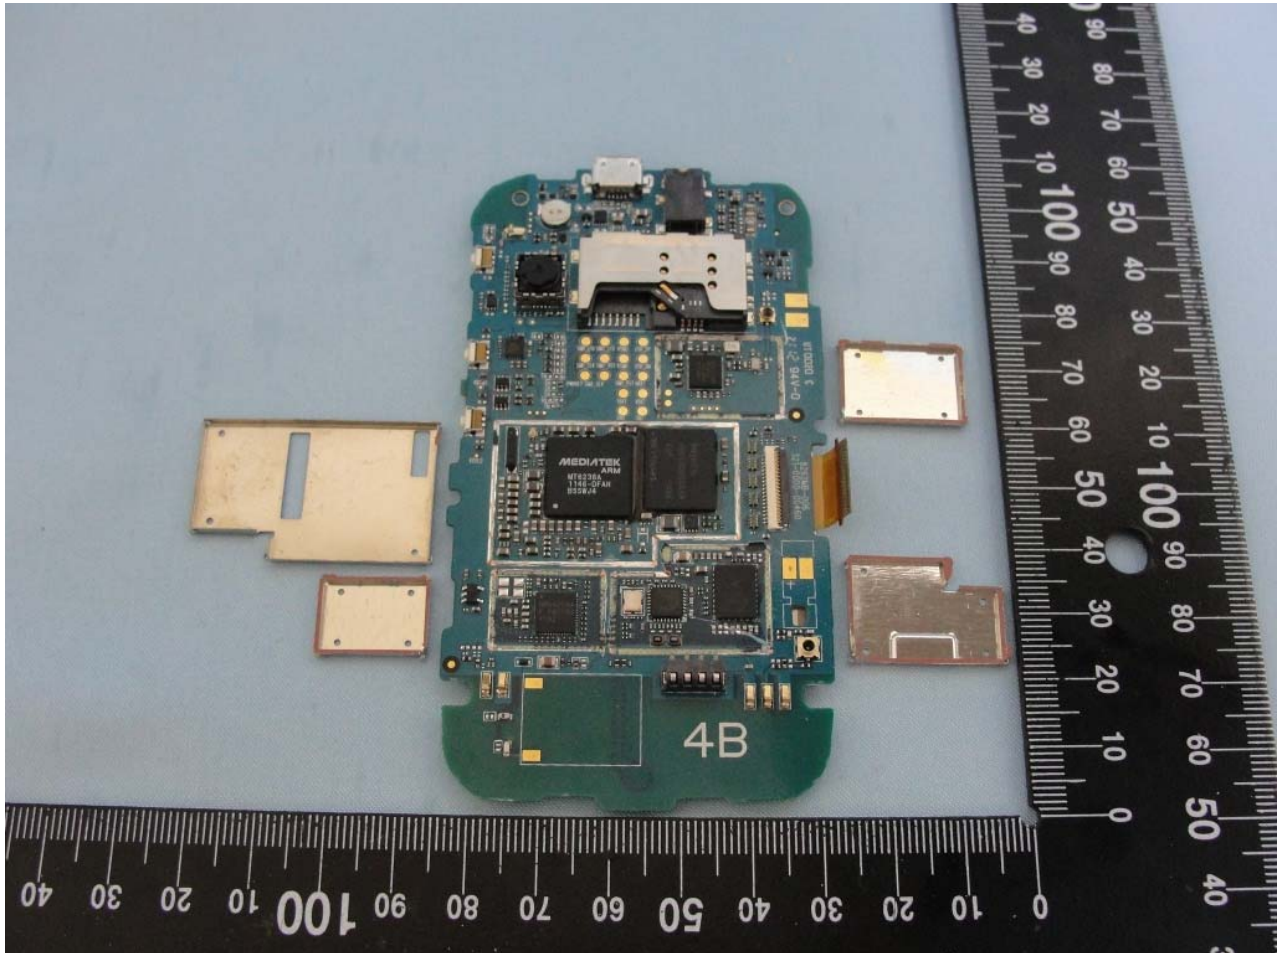

### 3. Internal Photograph of EUT

Brand Name: Motorola / Model Name: EX440 / Marketing Name: MOTOGO!™ TV

Brand Name: Motorola / Model Name: EX440 / Marketing Name: MOTOGO!™ TV

Brand Name: Motorola / Model Name: EX440 / Marketing Name: MOTOGO!™ TV

Brand Name: Motorola / Model Name: EX440 / Marketing Name: MOTOGO!™ TV

WWAN & Bluetooth Antenna <Tx / Rx>

Brand Name: Motorola / Model Name: EX440 / Marketing Name: MOTOGO!™ TV

WLAN Antenna <Tx / Rx>

Brand Name: Motorola / Model Name: EX440 / Marketing Name: MOTOGO!™ TV