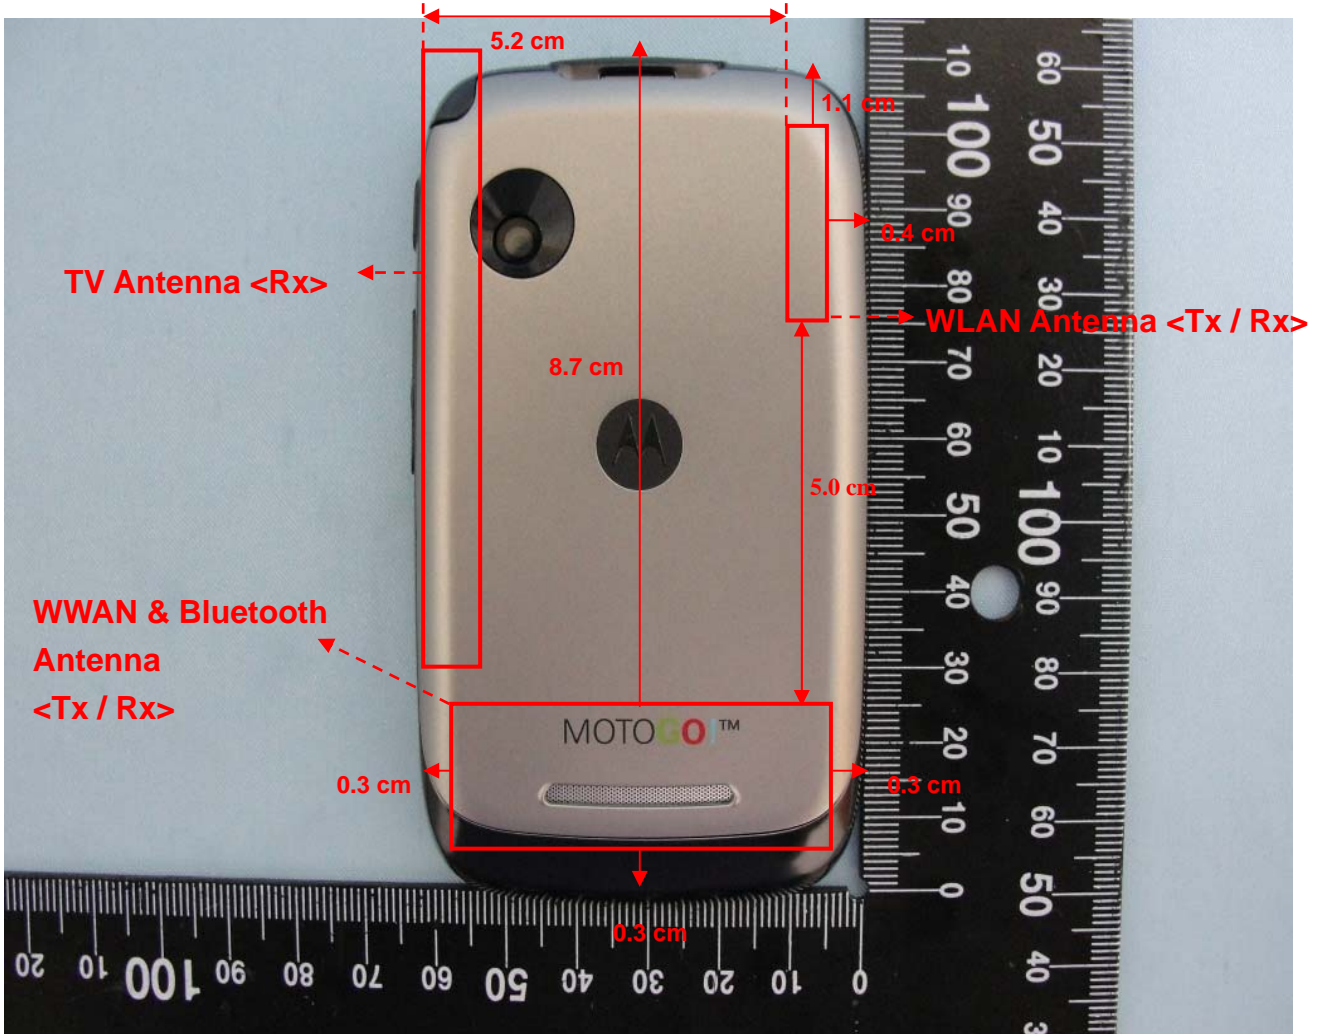

Appendix D. Product Photos

Antenna Location :

Antenna	Length	Width
WWAN & Bluetooth Antenna <Tx / Rx>	5.4 cm	1.8 cm
WLAN Antenna <Tx / Rx>	2.6 cm	0.4 cm
TV Antenna <Rx>	8.0 cm	0.3 cm

Appendix E. Test Setup Photos

Right Cheek

Right Tilted

Left Cheek

Left Tilted

**Front of the DUT with Phantom 1.5 cm Gap
(Headset)**

**Back of the DUT with Phantom 1.5 cm Gap
(Headset)**